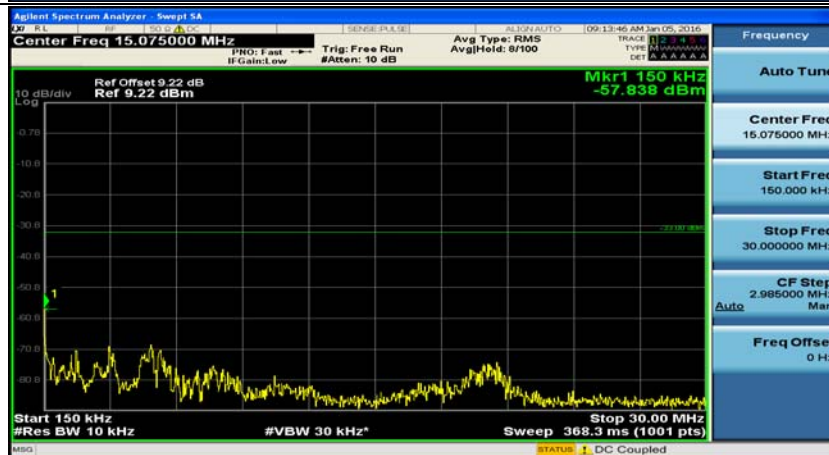

(Channel Bandwidth:15 MHz)_MCH_16QAM_1RB#0

(Channel Bandwidth:15 MHz)_MCH_16QAM_1RB#37

(Channel Bandwidth:15 MHz)_MCH_16QAM_1RB#74

(Channel Bandwidth:15 MHz)_HCH_16QAM_1RB#0

(Channel Bandwidth:15 MHz)_HCH_16QAM_1RB#37

(Channel Bandwidth:15 MHz)_HCH_16QAM_1RB#74

(Channel Bandwidth:20 MHz)_LCH_QPSK_1RB#0

(Channel Bandwidth:20 MHz)_LCH_QPSK_1RB#49

(Channel Bandwidth:20 MHz)_LCH_QPSK_1RB#99

(Channel Bandwidth:20 MHz)_MCH_QPSK_1RB#0