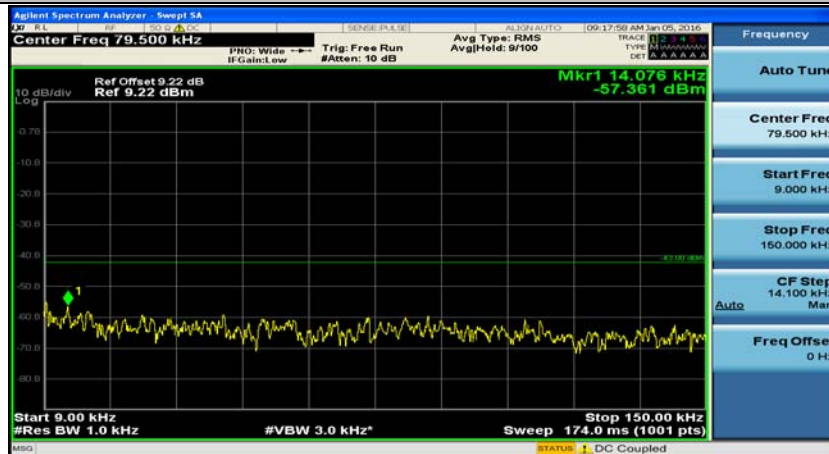

(Channel Bandwidth:20 MHz)_MCH_16QAM_1RB#99