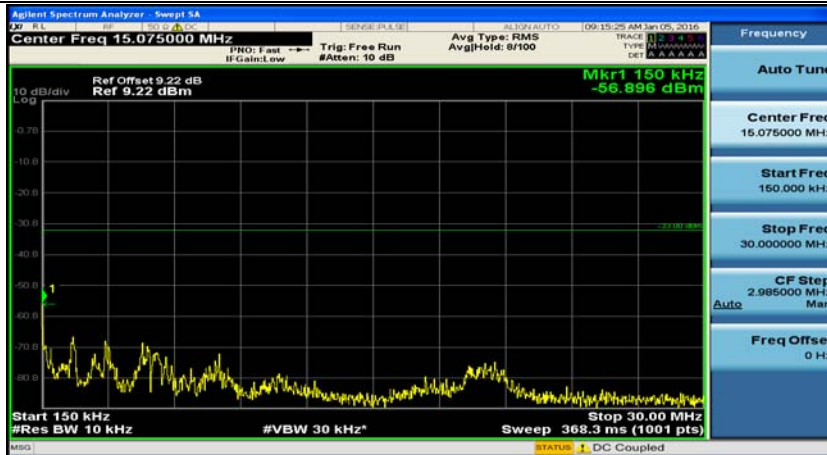

(Channel Bandwidth:15 MHz)_MCH_16QAM_1RB#0

(Channel Bandwidth:15 MHz)_MCH_16QAM_1RB#37

(Channel Bandwidth:15 MHz)_MCH_16QAM_1RB#74

(Channel Bandwidth:15 MHz)_HCH_16QAM_1RB#0

(Channel Bandwidth:15 MHz)_HCH_16QAM_1RB#37

(Channel Bandwidth:15 MHz)_HCH_16QAM_1RB#74

(Channel Bandwidth:20 MHz)_LCH_QPSK_1RB#0

(Channel Bandwidth:20 MHz)_LCH_QPSK_1RB#49

(Channel Bandwidth:20 MHz)_LCH_QPSK_1RB#99

(Channel Bandwidth:20 MHz)_MCH_QPSK_1RB#0