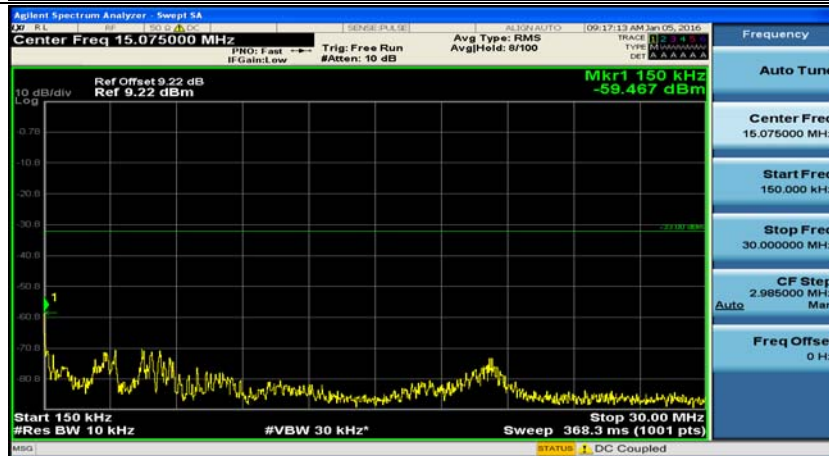

(Channel Bandwidth:20 MHz)_MCH_QPSK_1RB#49