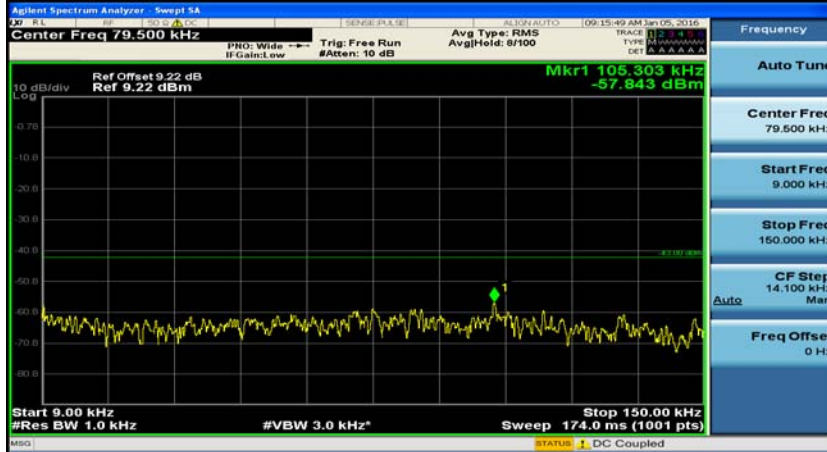

(Channel Bandwidth:15 MHz)_MCH_16QAM_1RB#0

(Channel Bandwidth:15 MHz)_MCH_16QAM_1RB#37

(Channel Bandwidth:15 MHz)_MCH_16QAM_1RB#74

(Channel Bandwidth:15 MHz)_HCH_16QAM_1RB#0

(Channel Bandwidth:15 MHz)_HCH_16QAM_1RB#37

(Channel Bandwidth:15 MHz)_HCH_16QAM_1RB#74

(Channel Bandwidth:20 MHz)_LCH_QPSK_1RB#0

(Channel Bandwidth:20 MHz)_LCH_QPSK_1RB#49

(Channel Bandwidth:20 MHz)_LCH_QPSK_1RB#99

(Channel Bandwidth:20 MHz)_MCH_QPSK_1RB#0