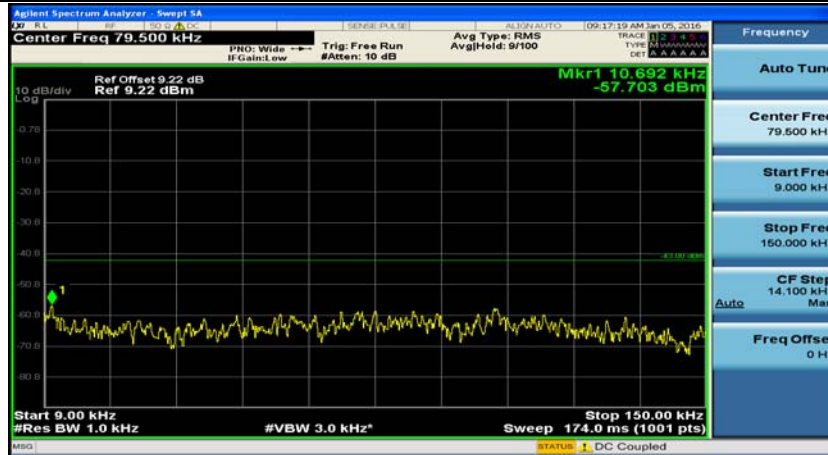

(Channel Bandwidth:20 MHz)_MCH_QPSK_1RB#99