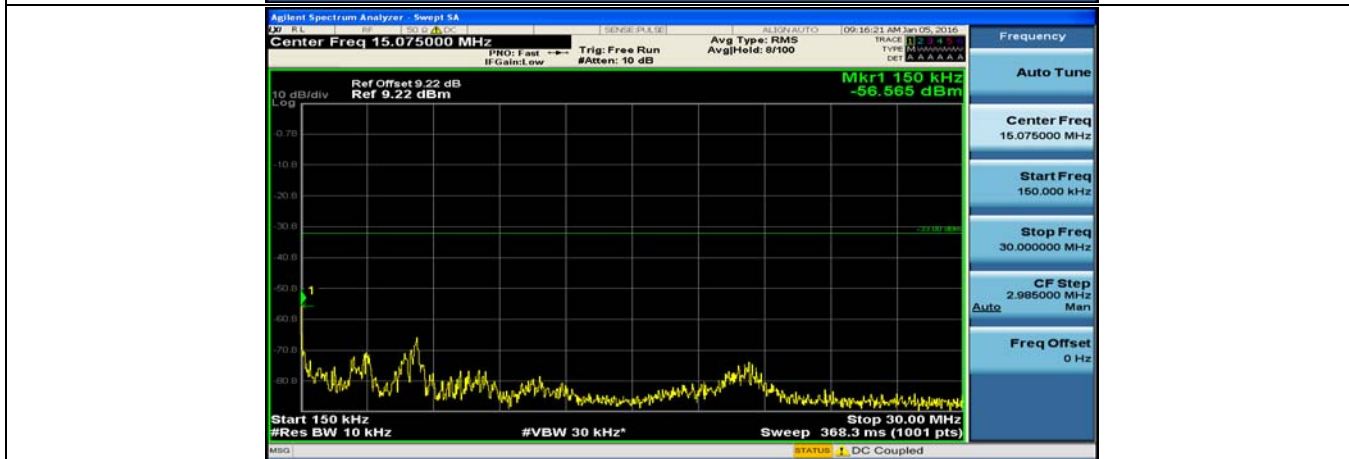

(Channel Bandwidth:20 MHz)_LCH_16QAM_1RB#0