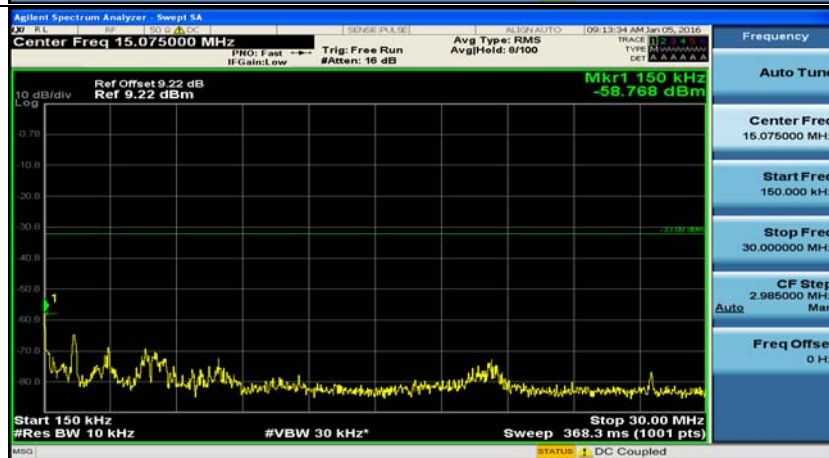

(Channel Bandwidth:15 MHz)_MCH_16QAM_1RB#0

(Channel Bandwidth:15 MHz)_MCH_16QAM_1RB#37

(Channel Bandwidth:15 MHz)_MCH_16QAM_1RB#74

(Channel Bandwidth:15 MHz)_HCH_16QAM_1RB#0

(Channel Bandwidth:15 MHz)_HCH_16QAM_1RB#37

(Channel Bandwidth:15 MHz)_HCH_16QAM_1RB#74

(Channel Bandwidth:20 MHz)_LCH_QPSK_1RB#0

(Channel Bandwidth:20 MHz)_LCH_QPSK_1RB#49

(Channel Bandwidth:20 MHz)_LCH_QPSK_1RB#99

(Channel Bandwidth:20 MHz)_MCH_QPSK_1RB#0