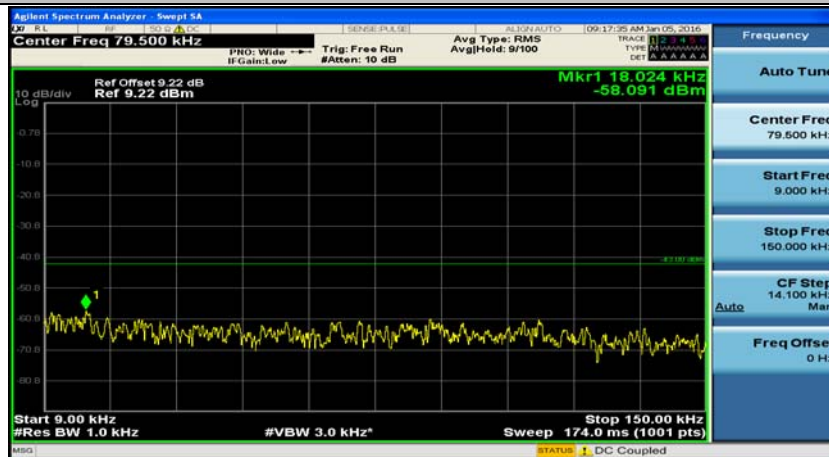

(Channel Bandwidth:20 MHz)_LCH_16QAM_1RB#0

(Channel Bandwidth:20 MHz)_LCH_16QAM_1RB#49

(Channel Bandwidth:20 MHz)_LCH_16QAM_1RB#99

(Channel Bandwidth:20 MHz)_MCH_16QAM_1RB#0

(Channel Bandwidth:20 MHz)_MCH_16QAM_1RB#49