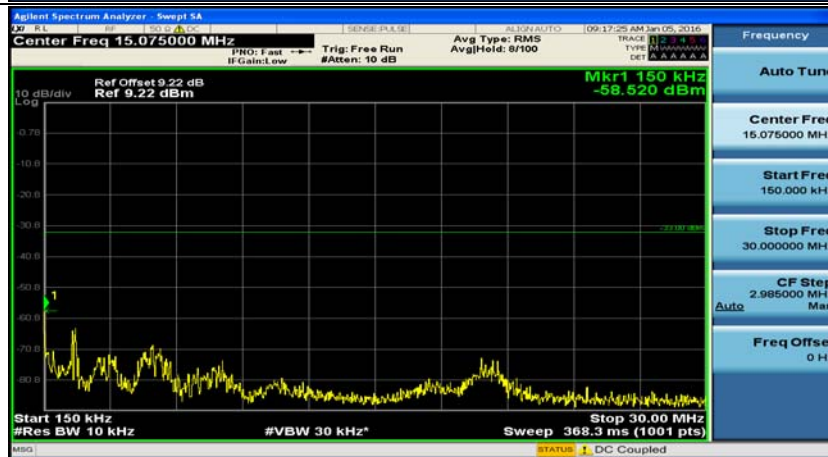

(Channel Bandwidth:20 MHz)_MCH_QPSK_1RB#99