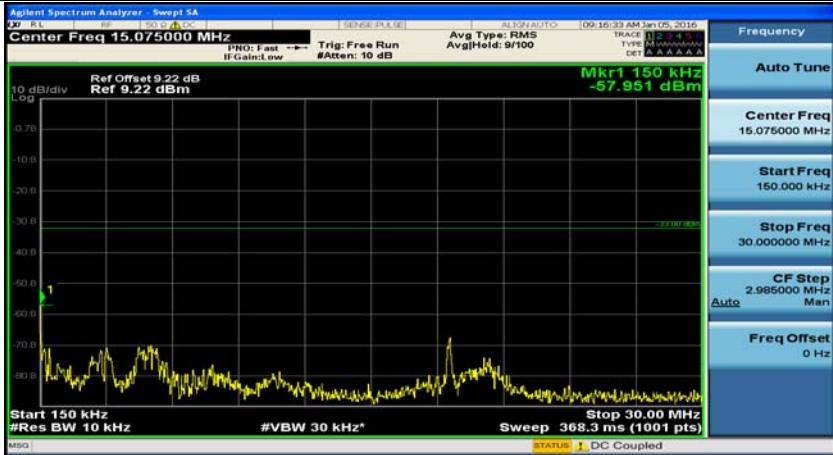

(Channel Bandwidth:20 MHz)_LCH_16QAM_1RB#49