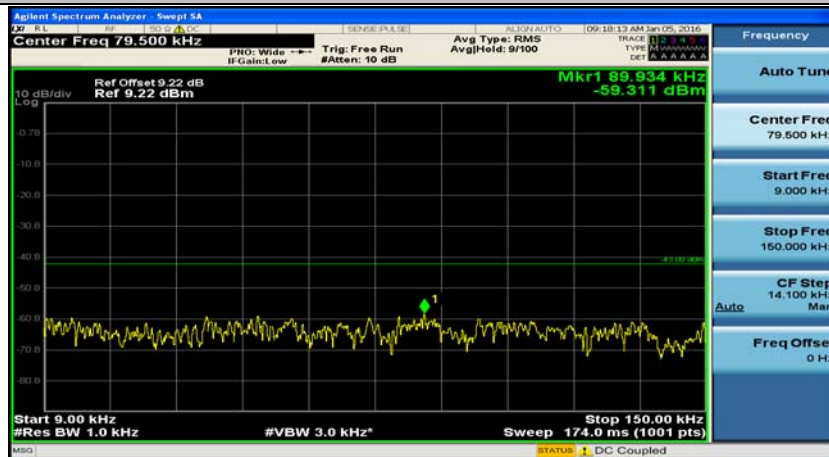

(Channel Bandwidth:20 MHz)_HCH_QPSK_1RB#0