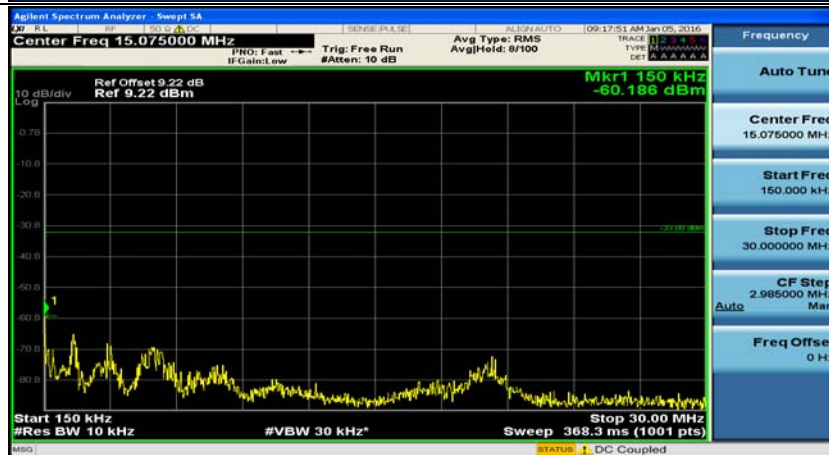

(Channel Bandwidth:20 MHz)_LCH_16QAM_1RB#0

(Channel Bandwidth:20 MHz)_LCH_16QAM_1RB#49

(Channel Bandwidth:20 MHz)_LCH_16QAM_1RB#99

(Channel Bandwidth:20 MHz)_MCH_16QAM_1RB#0

(Channel Bandwidth:20 MHz)_MCH_16QAM_1RB#49