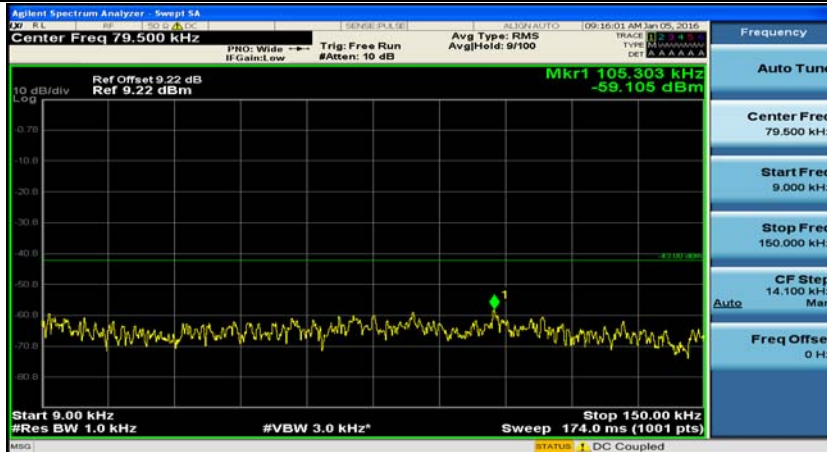

(Channel Bandwidth:15 MHz)_HCH_16QAM_1RB#74

(Channel Bandwidth:20 MHz)_LCH_QPSK_1RB#0

(Channel Bandwidth:20 MHz)_LCH_QPSK_1RB#49

(Channel Bandwidth:20 MHz)_LCH_QPSK_1RB#99

(Channel Bandwidth:20 MHz)_MCH_QPSK_1RB#0