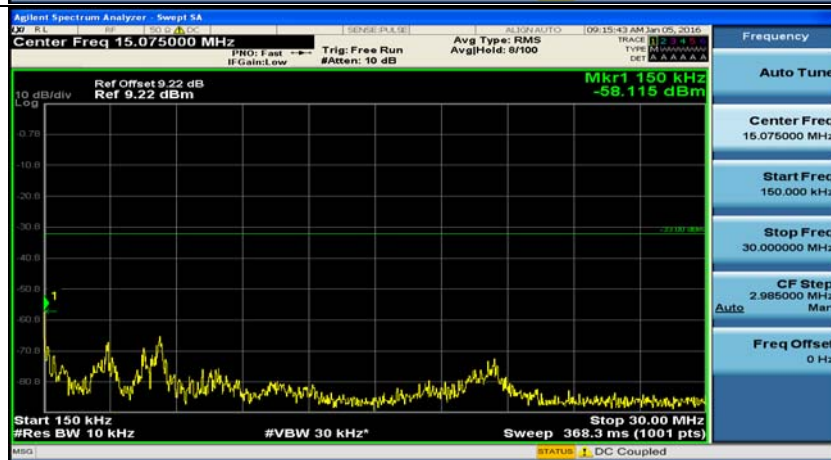

(Channel Bandwidth:15 MHz)_MCH_16QAM_1RB#0

(Channel Bandwidth:15 MHz)_MCH_16QAM_1RB#37

(Channel Bandwidth:15 MHz)_MCH_16QAM_1RB#74

(Channel Bandwidth:15 MHz)_HCH_16QAM_1RB#0

(Channel Bandwidth:15 MHz)_HCH_16QAM_1RB#37

(Channel Bandwidth:15 MHz)_HCH_16QAM_1RB#74

(Channel Bandwidth:20 MHz)_LCH_QPSK_1RB#0

(Channel Bandwidth:20 MHz)_LCH_QPSK_1RB#49

(Channel Bandwidth:20 MHz)_LCH_QPSK_1RB#99

(Channel Bandwidth:20 MHz)_MCH_QPSK_1RB#0