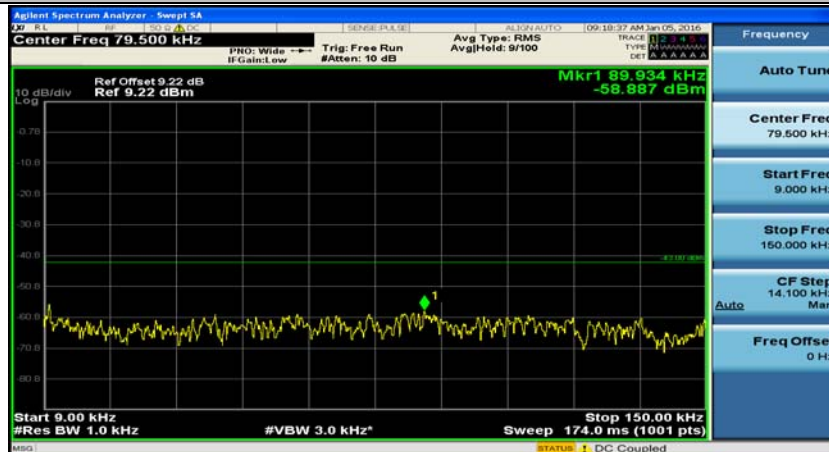

(Channel Bandwidth:20 MHz)_MCH_QPSK_1RB#49

(Channel Bandwidth:20 MHz)_MCH_QPSK_1RB#99

(Channel Bandwidth:20 MHz)_HCH_QPSK_1RB#0

(Channel Bandwidth:20 MHz)_HCH_QPSK_1RB#49

(Channel Bandwidth:20 MHz)_HCH_QPSK_1RB#99