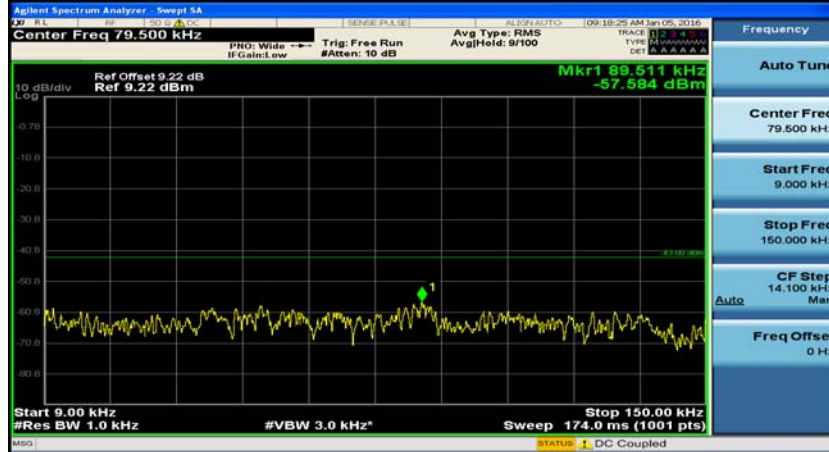

(Channel Bandwidth:20 MHz)_MCH_QPSK_1RB#49

(Channel Bandwidth:20 MHz)_MCH_QPSK_1RB#99

(Channel Bandwidth:20 MHz)_HCH_QPSK_1RB#0

(Channel Bandwidth:20 MHz)_HCH_QPSK_1RB#49

(Channel Bandwidth:20 MHz)_HCH_QPSK_1RB#99