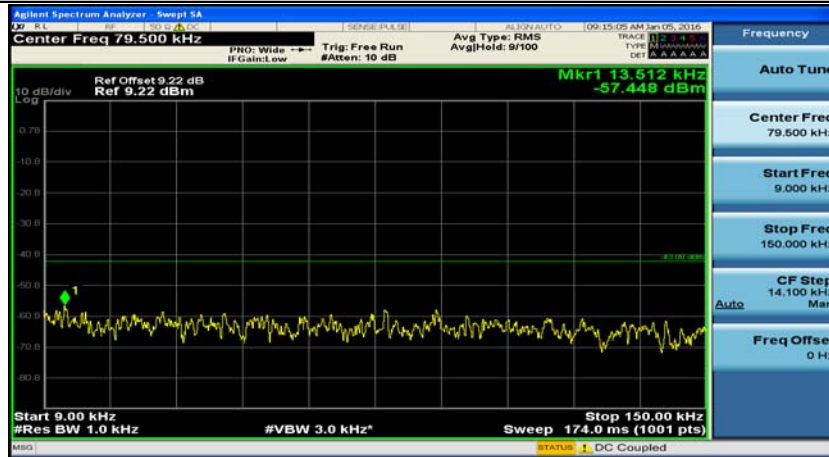

(Channel Bandwidth:15 MHz)_MCH_16QAM_1RB#0

(Channel Bandwidth:15 MHz)_MCH_16QAM_1RB#37

(Channel Bandwidth:15 MHz)_MCH_16QAM_1RB#74

(Channel Bandwidth:15 MHz)_HCH_16QAM_1RB#0

(Channel Bandwidth:15 MHz)_HCH_16QAM_1RB#37

(Channel Bandwidth:15 MHz)_HCH_16QAM_1RB#74

(Channel Bandwidth:20 MHz)_LCH_QPSK_1RB#0

(Channel Bandwidth:20 MHz)_LCH_QPSK_1RB#49

(Channel Bandwidth:20 MHz)_LCH_QPSK_1RB#99

(Channel Bandwidth:20 MHz)_MCH_QPSK_1RB#0