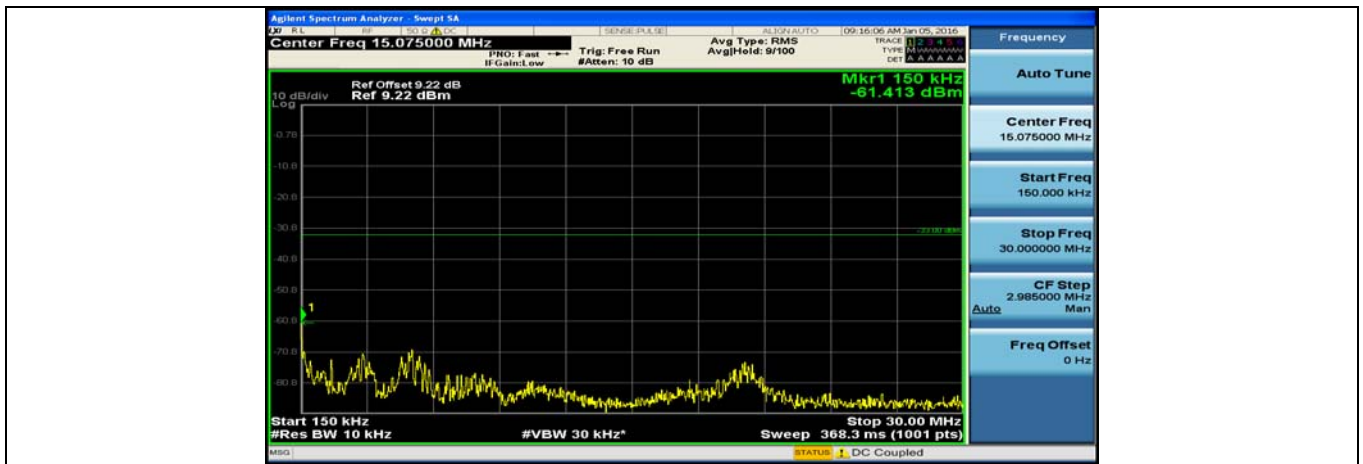

(Channel Bandwidth:15 MHz)_HCH_16QAM_1RB#74

(Channel Bandwidth:20 MHz)_LCH_QPSK_1RB#0

(Channel Bandwidth:20 MHz)_LCH_QPSK_1RB#49

(Channel Bandwidth:20 MHz)_LCH_QPSK_1RB#99

(Channel Bandwidth:20 MHz)_MCH_QPSK_1RB#0

(Channel Bandwidth:20 MHz)_MCH_QPSK_1RB#49

(Channel Bandwidth:20 MHz)_MCH_QPSK_1RB#99

(Channel Bandwidth:20 MHz)_HCH_QPSK_1RB#0

(Channel Bandwidth:20 MHz)_HCH_QPSK_1RB#49

(Channel Bandwidth:20 MHz)_HCH_QPSK_1RB#99