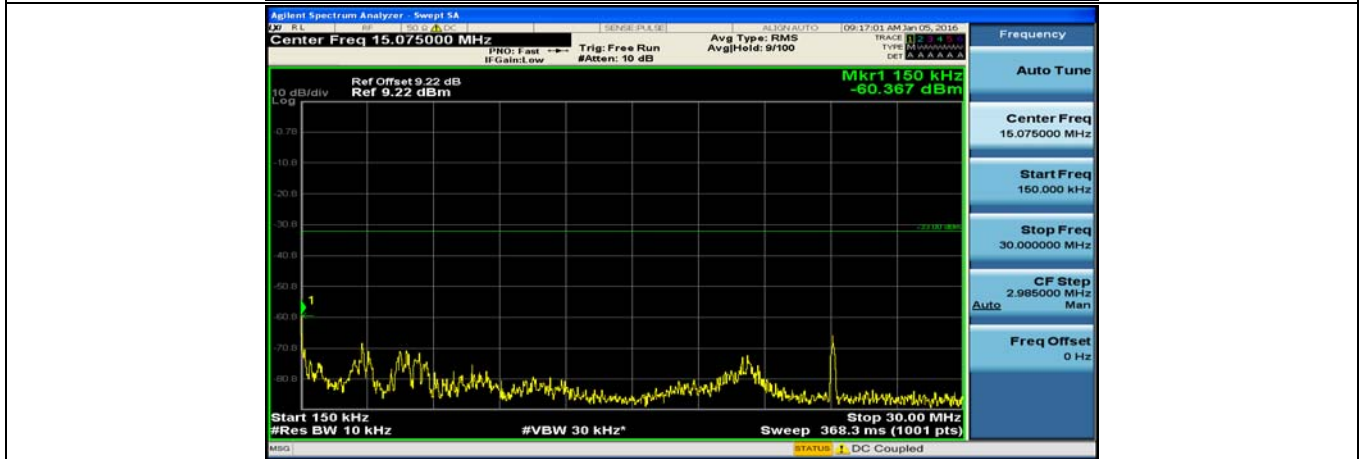

(Channel Bandwidth:15 MHz)_HCH_16QAM_1RB#74

(Channel Bandwidth:20 MHz)_LCH_QPSK_1RB#0

(Channel Bandwidth:20 MHz)_LCH_QPSK_1RB#49

(Channel Bandwidth:20 MHz)_LCH_QPSK_1RB#99

(Channel Bandwidth:20 MHz)_MCH_QPSK_1RB#0