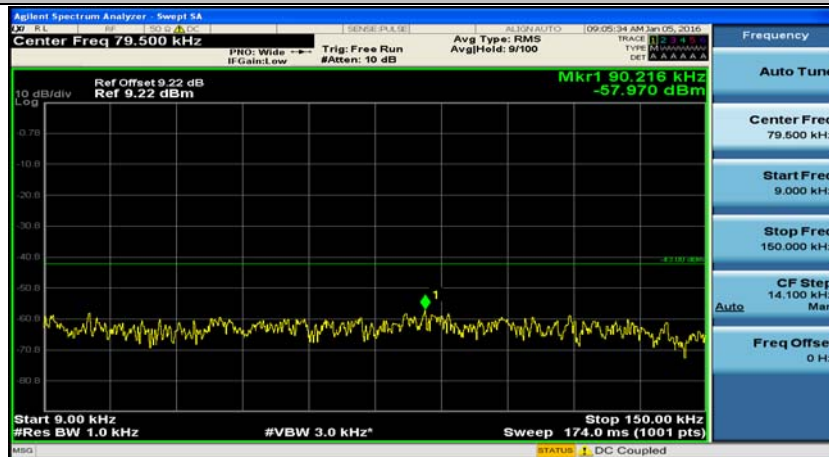

(Channel Bandwidth: 5 MHz)_HCH_QPSK_1RB#0