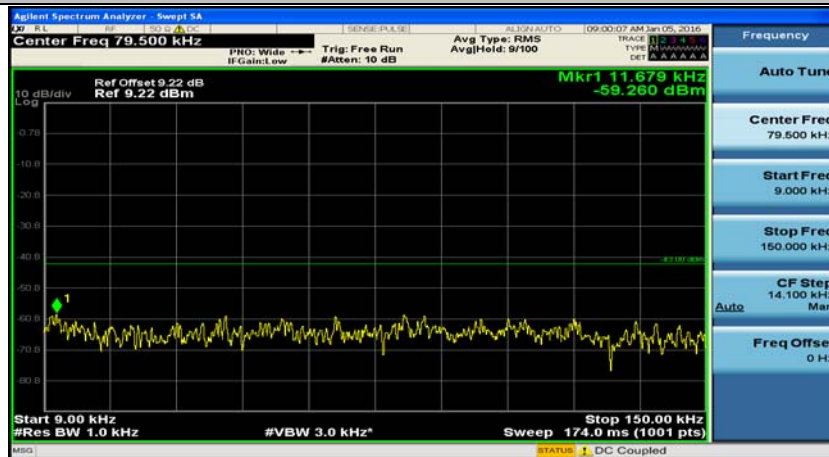

(Channel Bandwidth: 1.4 MHz)_HCH_16QAM_1RB#0

(Channel Bandwidth: 1.4 MHz)_HCH_16QAM_1RB#3

(Channel Bandwidth: 1.4 MHz)_HCH_16QAM_1RB#5

(Channel Bandwidth: 3 MHz)_LCH_QPSK_1RB#0

(Channel Bandwidth: 3 MHz)_LCH_QPSK_1RB#7

(Channel Bandwidth: 3 MHz)_MCH_QPSK_1RB#0

(Channel Bandwidth: 3 MHz)_MCH_QPSK_1RB#7

(Channel Bandwidth: 3 MHz)_HCH_QPSK_1RB#0

(Channel Bandwidth: 3 MHz)_HCH_QPSK_1RB#7

(Channel Bandwidth: 3 MHz)_LCH_16QAM_1RB#0