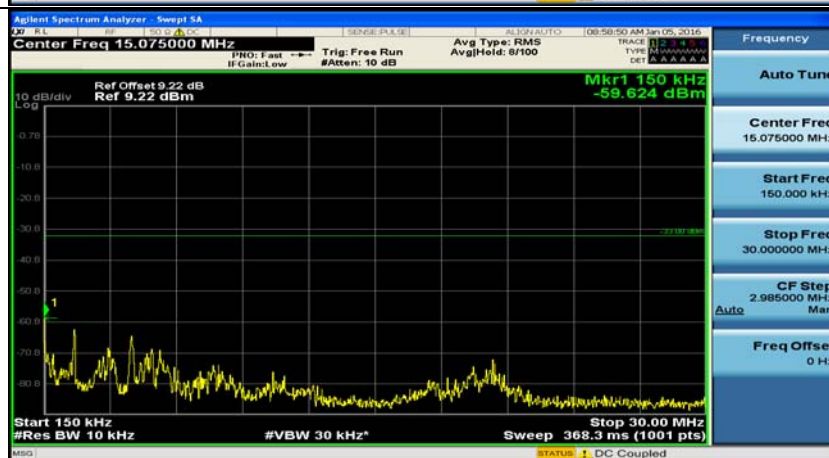

(Channel Bandwidth: 1.4 MHz)_HCH_16QAM_1RB#0

(Channel Bandwidth: 1.4 MHz)_HCH_16QAM_1RB#3

(Channel Bandwidth: 1.4 MHz)_HCH_16QAM_1RB#5

(Channel Bandwidth: 3 MHz)_LCH_QPSK_1RB#0

(Channel Bandwidth: 3 MHz)_LCH_QPSK_1RB#7

(Channel Bandwidth: 3 MHz)_MCH_QPSK_1RB#0

(Channel Bandwidth: 3 MHz)_MCH_QPSK_1RB#7

(Channel Bandwidth: 3 MHz)_HCH_QPSK_1RB#0

(Channel Bandwidth: 3 MHz)_HCH_QPSK_1RB#7

(Channel Bandwidth: 3 MHz)_LCH_16QAM_1RB#0