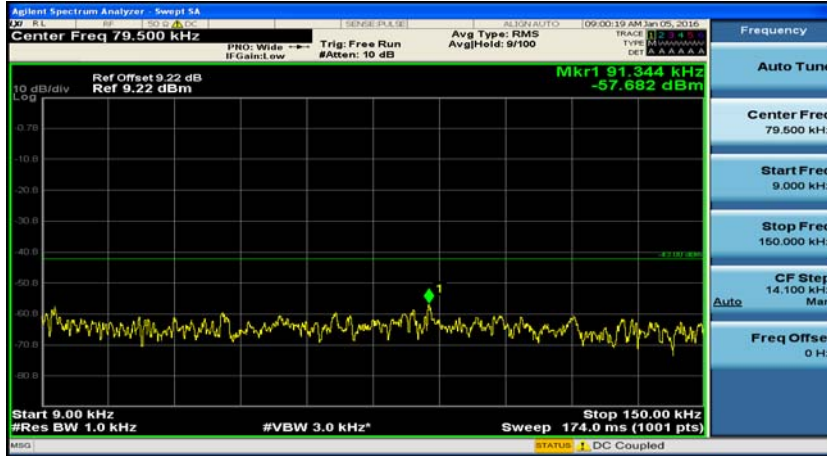

(Channel Bandwidth: 1.4 MHz)_HCH_16QAM_1RB#0

(Channel Bandwidth: 1.4 MHz)_HCH_16QAM_1RB#3

(Channel Bandwidth: 1.4 MHz)_HCH_16QAM_1RB#5

(Channel Bandwidth: 3 MHz)_LCH_QPSK_1RB#0

(Channel Bandwidth: 3 MHz)_LCH_QPSK_1RB#7

(Channel Bandwidth: 3 MHz)_MCH_QPSK_1RB#0

(Channel Bandwidth: 3 MHz)_MCH_QPSK_1RB#7

(Channel Bandwidth: 3 MHz)_HCH_QPSK_1RB#0

(Channel Bandwidth: 3 MHz)_HCH_QPSK_1RB#7

(Channel Bandwidth: 3 MHz)_LCH_16QAM_1RB#0