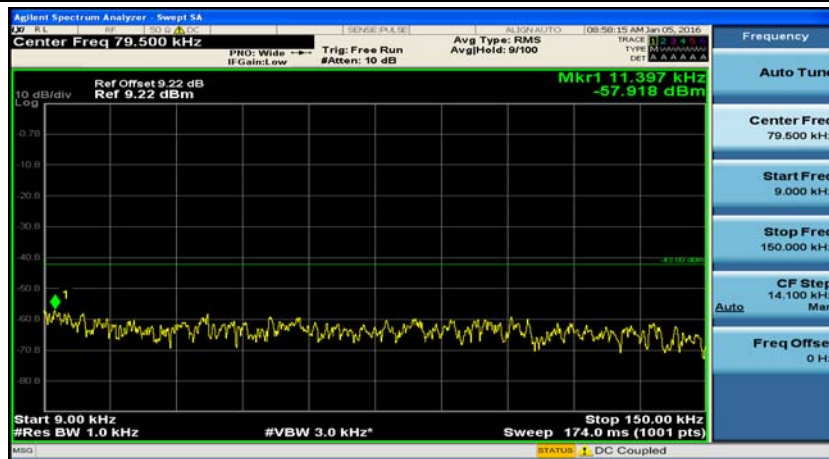

(Channel Bandwidth: 1.4 MHz)_HCH_16QAM_1RB#0

(Channel Bandwidth: 1.4 MHz)_HCH_16QAM_1RB#3

(Channel Bandwidth: 1.4 MHz)_HCH_16QAM_1RB#5

(Channel Bandwidth: 3 MHz)_LCH_QPSK_1RB#0

(Channel Bandwidth: 3 MHz)_LCH_QPSK_1RB#7

(Channel Bandwidth: 3 MHz)_MCH_QPSK_1RB#0

(Channel Bandwidth: 3 MHz)_MCH_QPSK_1RB#7

(Channel Bandwidth: 3 MHz)_HCH_QPSK_1RB#0

(Channel Bandwidth: 3 MHz)_HCH_QPSK_1RB#7

(Channel Bandwidth: 3 MHz)_LCH_16QAM_1RB#0