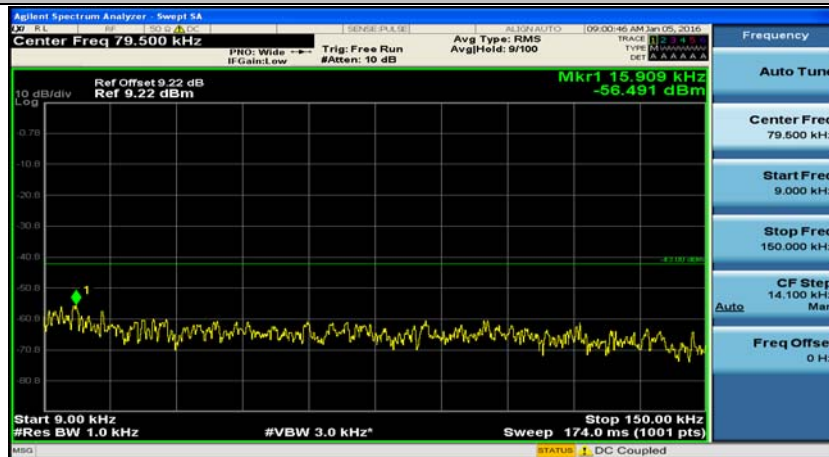

(Channel Bandwidth: 3 MHz)_MCH_16QAM_1RB#0