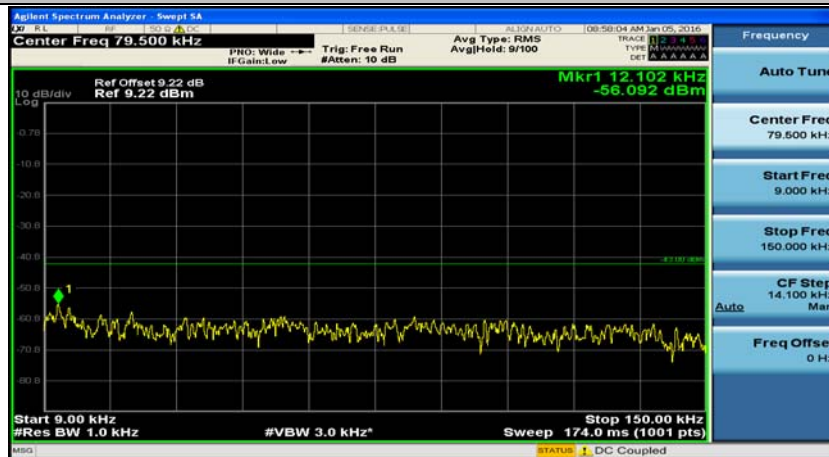

(Channel Bandwidth: 1.4 MHz)_HCH_16QAM_1RB#0

(Channel Bandwidth: 1.4 MHz)_HCH_16QAM_1RB#3

(Channel Bandwidth: 1.4 MHz)_HCH_16QAM_1RB#5

(Channel Bandwidth: 3 MHz)_LCH_QPSK_1RB#0

(Channel Bandwidth: 3 MHz)_LCH_QPSK_1RB#7

(Channel Bandwidth: 3 MHz)_MCH_QPSK_1RB#0

(Channel Bandwidth: 3 MHz)_MCH_QPSK_1RB#7

(Channel Bandwidth: 3 MHz)_HCH_QPSK_1RB#0

(Channel Bandwidth: 3 MHz)_HCH_QPSK_1RB#7

(Channel Bandwidth: 3 MHz)_LCH_16QAM_1RB#0