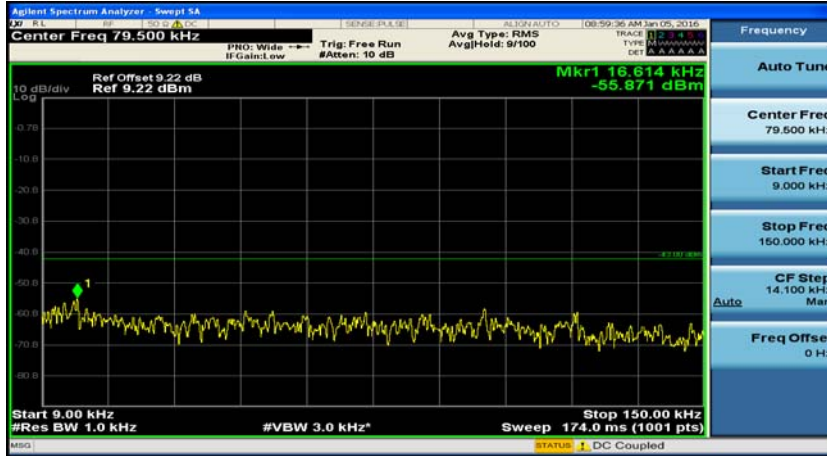

(Channel Bandwidth: 3 MHz)_LCH_16QAM_1RB#7