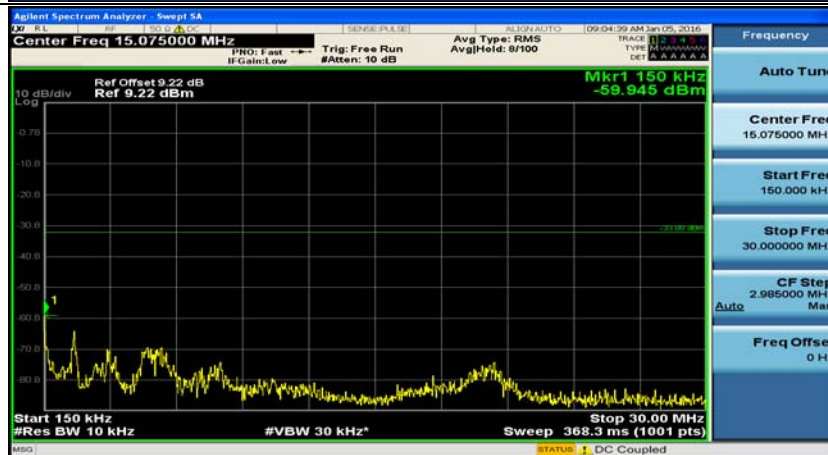

(Channel Bandwidth: 5 MHz)_MCH_QPSK_1RB#24