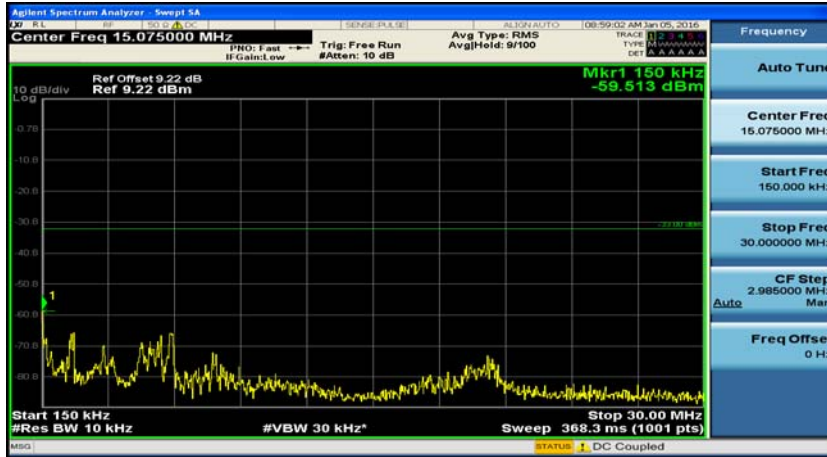

(Channel Bandwidth: 1.4 MHz)_HCH_16QAM_1RB#0

(Channel Bandwidth: 1.4 MHz)_HCH_16QAM_1RB#3

(Channel Bandwidth: 1.4 MHz)_HCH_16QAM_1RB#5

(Channel Bandwidth: 3 MHz)_LCH_QPSK_1RB#0

(Channel Bandwidth: 3 MHz)_LCH_QPSK_1RB#7

(Channel Bandwidth: 3 MHz)_MCH_QPSK_1RB#0

(Channel Bandwidth: 3 MHz)_MCH_QPSK_1RB#7

(Channel Bandwidth: 3 MHz)_HCH_QPSK_1RB#0

(Channel Bandwidth: 3 MHz)_HCH_QPSK_1RB#7

(Channel Bandwidth: 3 MHz)_LCH_16QAM_1RB#0