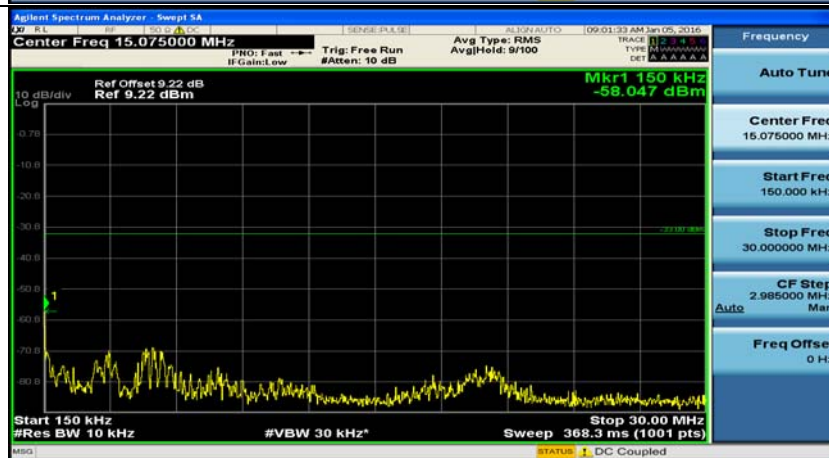

(Channel Bandwidth: 1.4 MHz)_HCH_16QAM_1RB#0

(Channel Bandwidth: 1.4 MHz)_HCH_16QAM_1RB#3

(Channel Bandwidth: 1.4 MHz)_HCH_16QAM_1RB#5

(Channel Bandwidth: 3 MHz)_LCH_QPSK_1RB#0

(Channel Bandwidth: 3 MHz)_LCH_QPSK_1RB#7

(Channel Bandwidth: 3 MHz)_MCH_QPSK_1RB#0

(Channel Bandwidth: 3 MHz)_MCH_QPSK_1RB#7

(Channel Bandwidth: 3 MHz)_HCH_QPSK_1RB#0

(Channel Bandwidth: 3 MHz)_HCH_QPSK_1RB#7

(Channel Bandwidth: 3 MHz)_LCH_16QAM_1RB#0