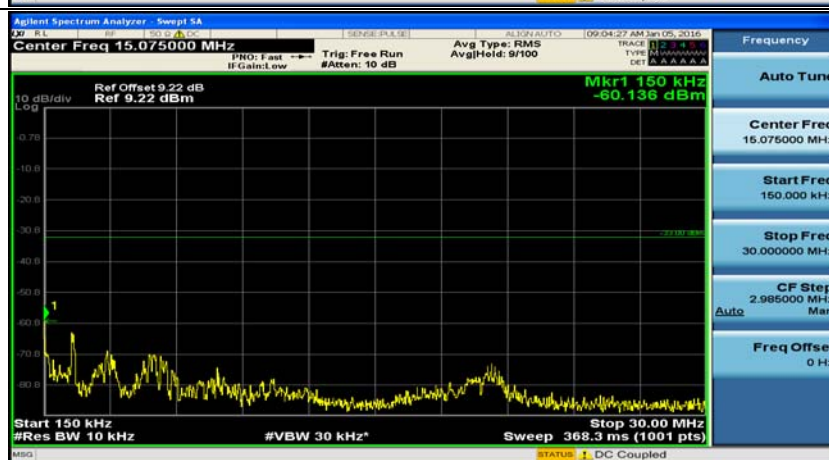

(Channel Bandwidth: 5 MHz)_LCH_QPSK_1RB#0

(Channel Bandwidth: 5 MHz)_LCH_QPSK_1RB#12

(Channel Bandwidth: 5 MHz)_LCH_QPSK_1RB#24

(Channel Bandwidth: 5 MHz)_MCH_QPSK_1RB#0

(Channel Bandwidth: 5 MHz)_MCH_QPSK_1RB#12