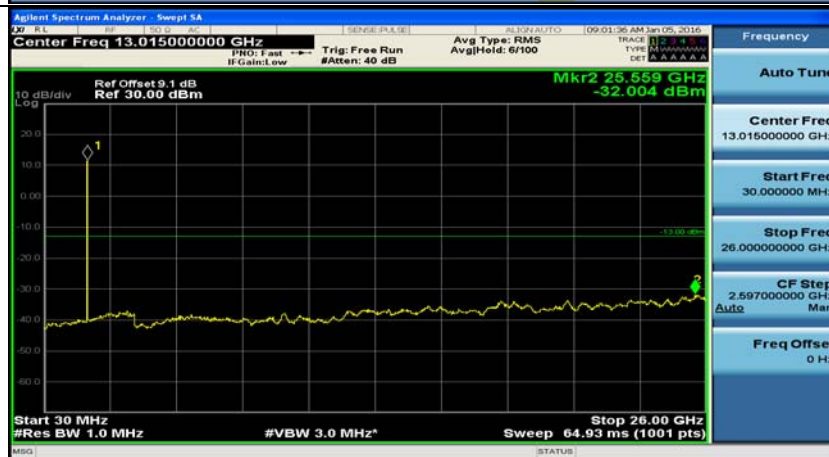

(Channel Bandwidth: 1.4 MHz)_HCH_16QAM_1RB#0

(Channel Bandwidth: 1.4 MHz)_HCH_16QAM_1RB#3

(Channel Bandwidth: 1.4 MHz)_HCH_16QAM_1RB#5

(Channel Bandwidth: 3 MHz)_LCH_QPSK_1RB#0

(Channel Bandwidth: 3 MHz)_LCH_QPSK_1RB#7

(Channel Bandwidth: 3 MHz)_MCH_QPSK_1RB#0

(Channel Bandwidth: 3 MHz)_MCH_QPSK_1RB#7

(Channel Bandwidth: 3 MHz)_HCH_QPSK_1RB#0

(Channel Bandwidth: 3 MHz)_HCH_QPSK_1RB#7

(Channel Bandwidth: 3 MHz)_LCH_16QAM_1RB#0