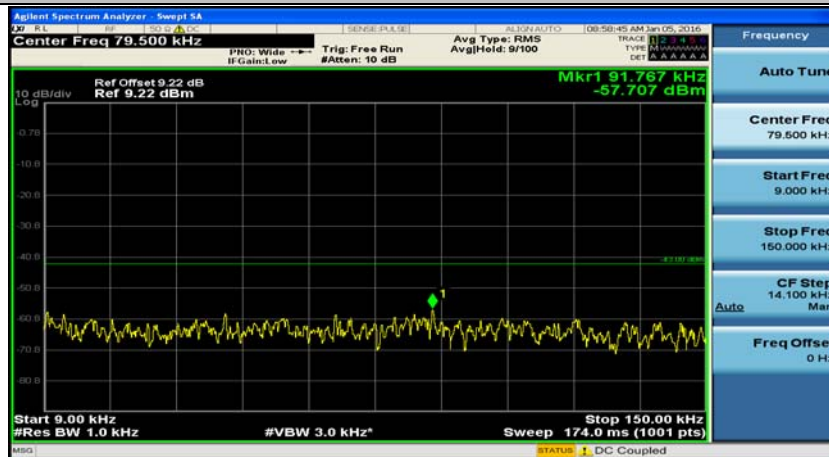

(Channel Bandwidth: 1.4 MHz)_HCH_16QAM_1RB#0

(Channel Bandwidth: 1.4 MHz)_HCH_16QAM_1RB#3

(Channel Bandwidth: 1.4 MHz)_HCH_16QAM_1RB#5

(Channel Bandwidth: 3 MHz)_LCH_QPSK_1RB#0

(Channel Bandwidth: 3 MHz)_LCH_QPSK_1RB#7

(Channel Bandwidth: 3 MHz)_MCH_QPSK_1RB#0

(Channel Bandwidth: 3 MHz)_MCH_QPSK_1RB#7

(Channel Bandwidth: 3 MHz)_HCH_QPSK_1RB#0

(Channel Bandwidth: 3 MHz)_HCH_QPSK_1RB#7

(Channel Bandwidth: 3 MHz)_LCH_16QAM_1RB#0