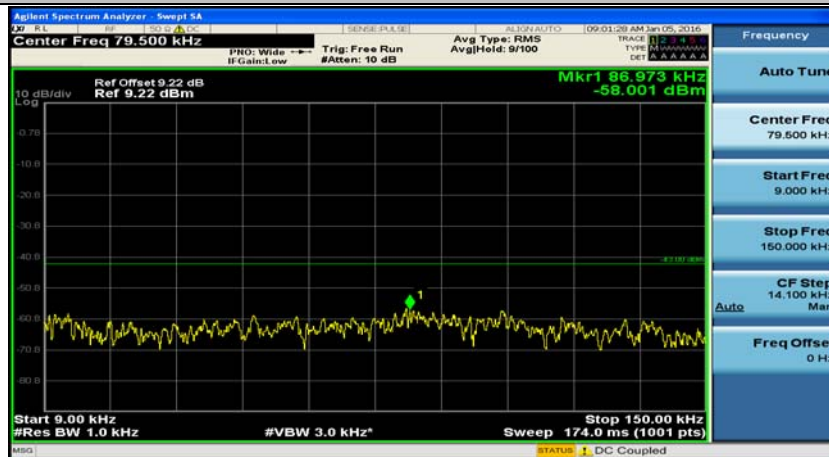

(Channel Bandwidth: 1.4 MHz)_HCH_16QAM_1RB#0

(Channel Bandwidth: 1.4 MHz)_HCH_16QAM_1RB#3

(Channel Bandwidth: 1.4 MHz)_HCH_16QAM_1RB#5

(Channel Bandwidth: 3 MHz)_LCH_QPSK_1RB#0

(Channel Bandwidth: 3 MHz)_LCH_QPSK_1RB#7

(Channel Bandwidth: 3 MHz)_MCH_QPSK_1RB#0

(Channel Bandwidth: 3 MHz)_MCH_QPSK_1RB#7

(Channel Bandwidth: 3 MHz)_HCH_QPSK_1RB#0

(Channel Bandwidth: 3 MHz)_HCH_QPSK_1RB#7

(Channel Bandwidth: 3 MHz)_LCH_16QAM_1RB#0