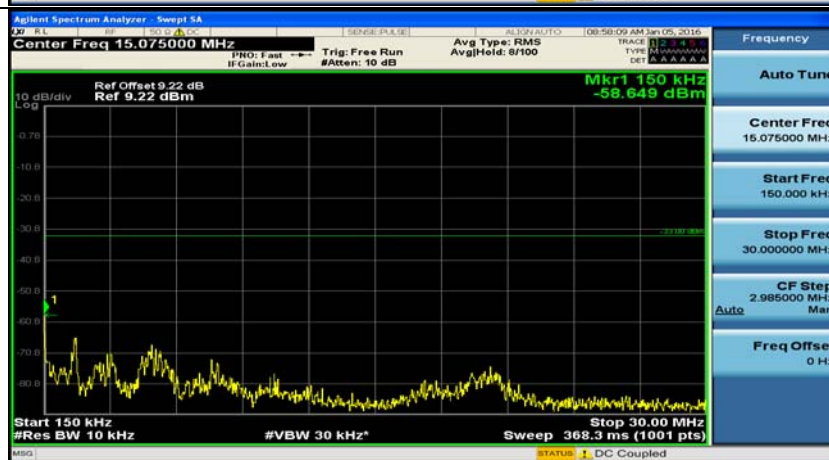

(Channel Bandwidth: 1.4 MHz)_HCH_16QAM_1RB#0

(Channel Bandwidth: 1.4 MHz)_HCH_16QAM_1RB#3

(Channel Bandwidth: 1.4 MHz)_HCH_16QAM_1RB#5

(Channel Bandwidth: 3 MHz)_LCH_QPSK_1RB#0

(Channel Bandwidth: 3 MHz)_LCH_QPSK_1RB#7

(Channel Bandwidth: 3 MHz)_MCH_QPSK_1RB#0

(Channel Bandwidth: 3 MHz)_MCH_QPSK_1RB#7

(Channel Bandwidth: 3 MHz)_HCH_QPSK_1RB#0

(Channel Bandwidth: 3 MHz)_HCH_QPSK_1RB#7

(Channel Bandwidth: 3 MHz)_LCH_16QAM_1RB#0