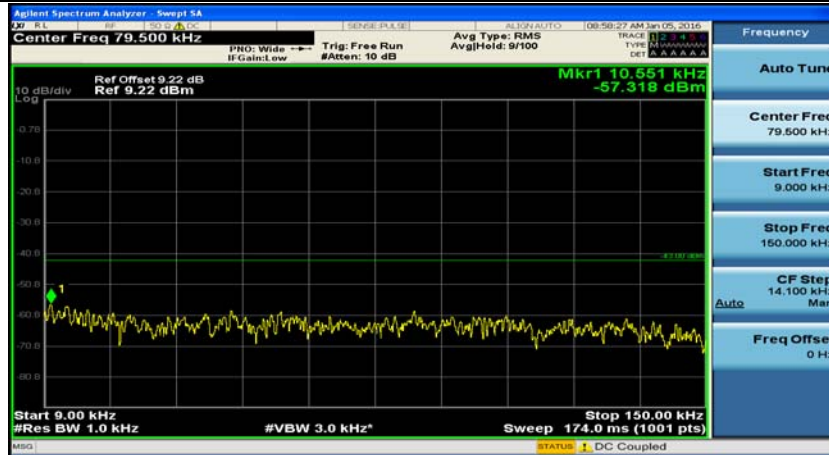

(Channel Bandwidth: 1.4 MHz)_HCH_16QAM_1RB#0

(Channel Bandwidth: 1.4 MHz)_HCH_16QAM_1RB#3

(Channel Bandwidth: 1.4 MHz)_HCH_16QAM_1RB#5

(Channel Bandwidth: 3 MHz)_LCH_QPSK_1RB#0

(Channel Bandwidth: 3 MHz)_LCH_QPSK_1RB#7

(Channel Bandwidth: 3 MHz)_MCH_QPSK_1RB#0

(Channel Bandwidth: 3 MHz)_MCH_QPSK_1RB#7

(Channel Bandwidth: 3 MHz)_HCH_QPSK_1RB#0

(Channel Bandwidth: 3 MHz)_HCH_QPSK_1RB#7

(Channel Bandwidth: 3 MHz)_LCH_16QAM_1RB#0