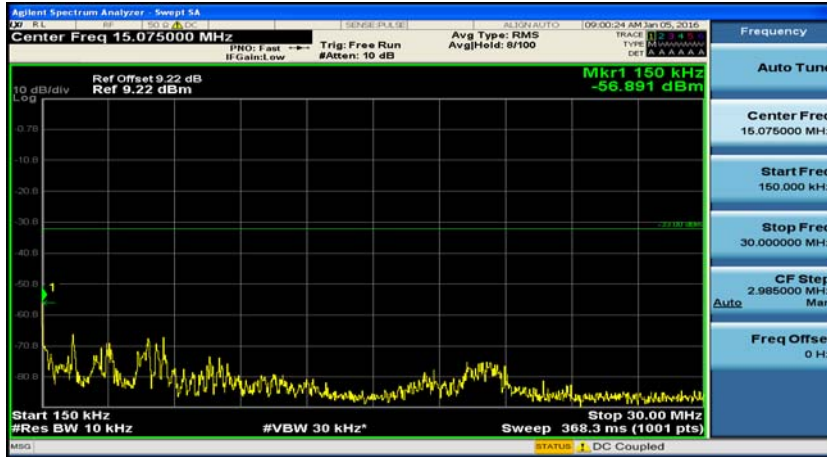

(Channel Bandwidth: 1.4 MHz)_HCH_16QAM_1RB#0

(Channel Bandwidth: 1.4 MHz)_HCH_16QAM_1RB#3

(Channel Bandwidth: 1.4 MHz)_HCH_16QAM_1RB#5

(Channel Bandwidth: 3 MHz)_LCH_QPSK_1RB#0

(Channel Bandwidth: 3 MHz)_LCH_QPSK_1RB#7

(Channel Bandwidth: 3 MHz)_MCH_QPSK_1RB#0

(Channel Bandwidth: 3 MHz)_MCH_QPSK_1RB#7

(Channel Bandwidth: 3 MHz)_HCH_QPSK_1RB#0

(Channel Bandwidth: 3 MHz)_HCH_QPSK_1RB#7

(Channel Bandwidth: 3 MHz)_LCH_16QAM_1RB#0