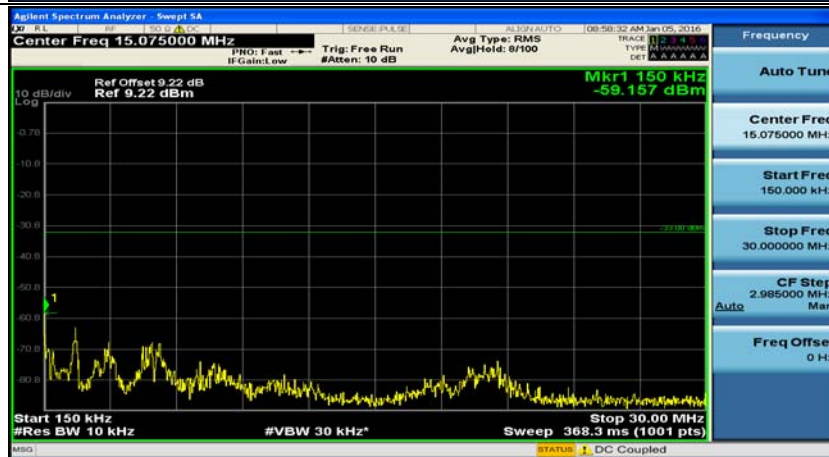

(Channel Bandwidth: 1.4 MHz)_HCH_16QAM_1RB#0

(Channel Bandwidth: 1.4 MHz)_HCH_16QAM_1RB#3

(Channel Bandwidth: 1.4 MHz)_HCH_16QAM_1RB#5

(Channel Bandwidth: 3 MHz)_LCH_QPSK_1RB#0

(Channel Bandwidth: 3 MHz)_LCH_QPSK_1RB#7

(Channel Bandwidth: 3 MHz)_MCH_QPSK_1RB#0

(Channel Bandwidth: 3 MHz)_MCH_QPSK_1RB#7

(Channel Bandwidth: 3 MHz)_HCH_QPSK_1RB#0

(Channel Bandwidth: 3 MHz)_HCH_QPSK_1RB#7

(Channel Bandwidth: 3 MHz)_LCH_16QAM_1RB#0