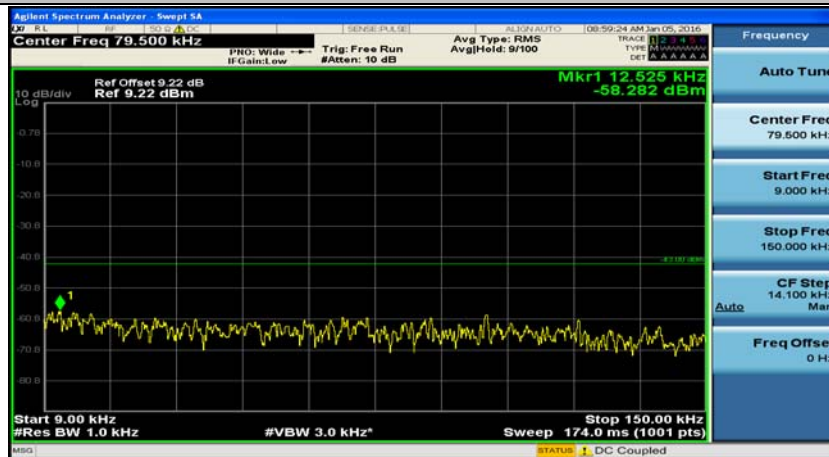

(Channel Bandwidth: 3 MHz)_MCH_QPSK_1RB#0

(Channel Bandwidth: 3 MHz)_MCH_QPSK_1RB#7

(Channel Bandwidth: 3 MHz)_HCH_QPSK_1RB#0

(Channel Bandwidth: 3 MHz)_HCH_QPSK_1RB#7

(Channel Bandwidth: 3 MHz)_LCH_16QAM_1RB#0