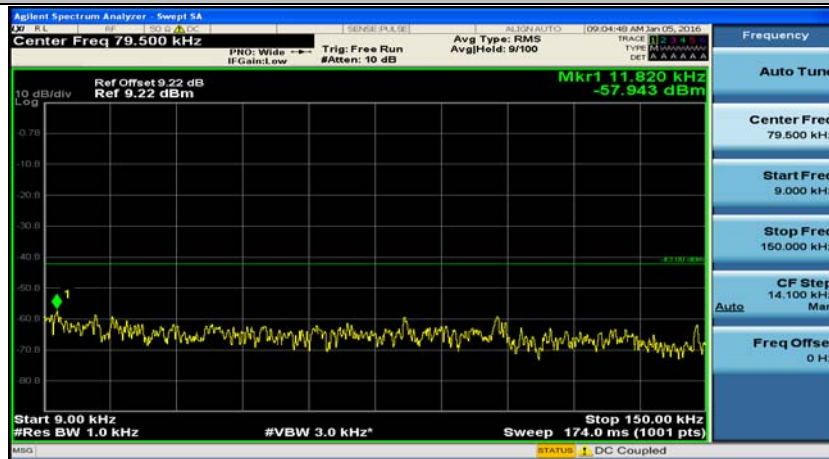

(Channel Bandwidth: 5 MHz)_MCH_16QAM_1RB#0