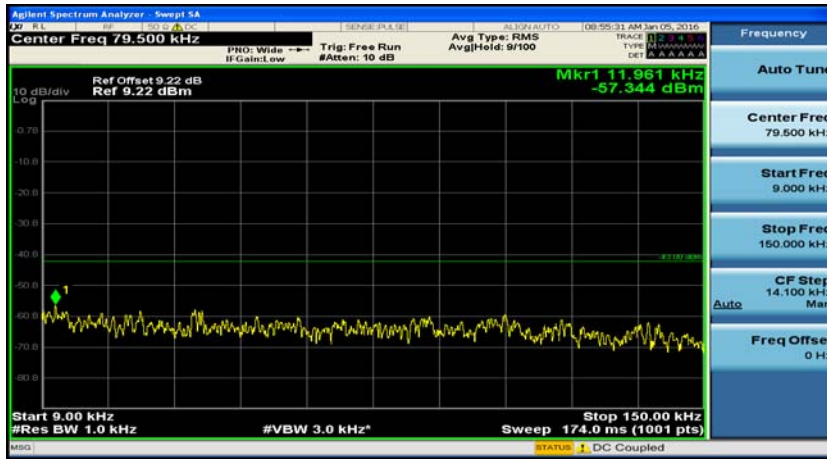

(Channel Bandwidth: 1.4 MHz)_LCH_16QAM_1RB#3