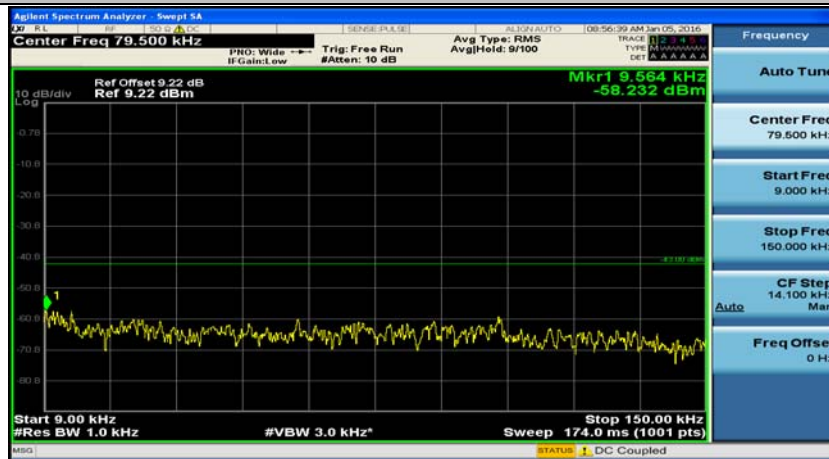

(Channel Bandwidth: 1.4 MHz)_LCH_16QAM_1RB#0

(Channel Bandwidth: 1.4 MHz)_LCH_16QAM_1RB#3

(Channel Bandwidth: 1.4 MHz)_LCH_16QAM_1RB#5

(Channel Bandwidth: 1.4 MHz)_MCH_16QAM_1RB#0

(Channel Bandwidth: 1.4 MHz)_MCH_16QAM_1RB#3

(Channel Bandwidth: 1.4 MHz)_MCH_16QAM_1RB#5