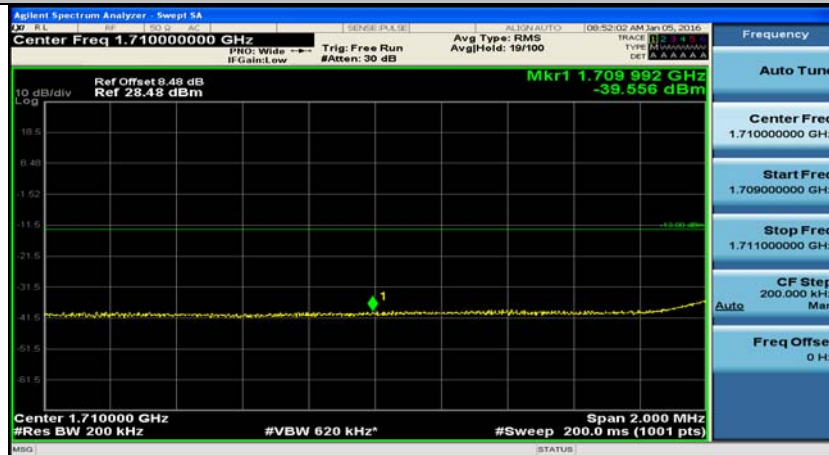

(Channel Bandwidth:20 MHz)_LCH_QPSK_50RB#50