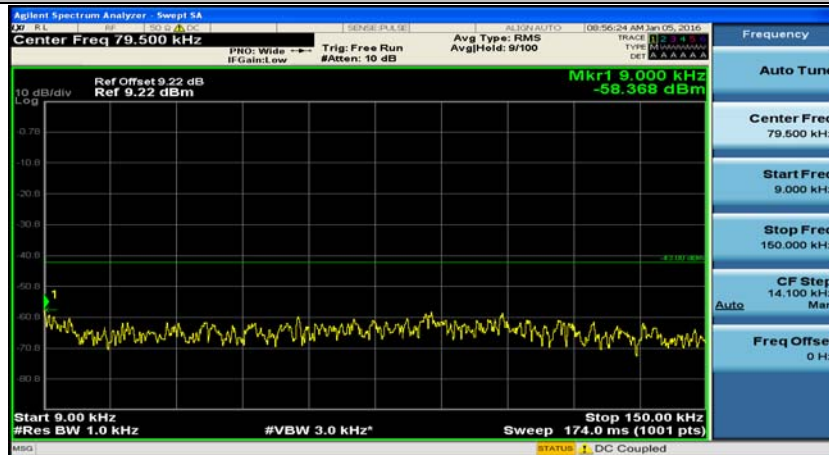

(Channel Bandwidth: 1.4 MHz)_MCH_QPSK_1RB#5