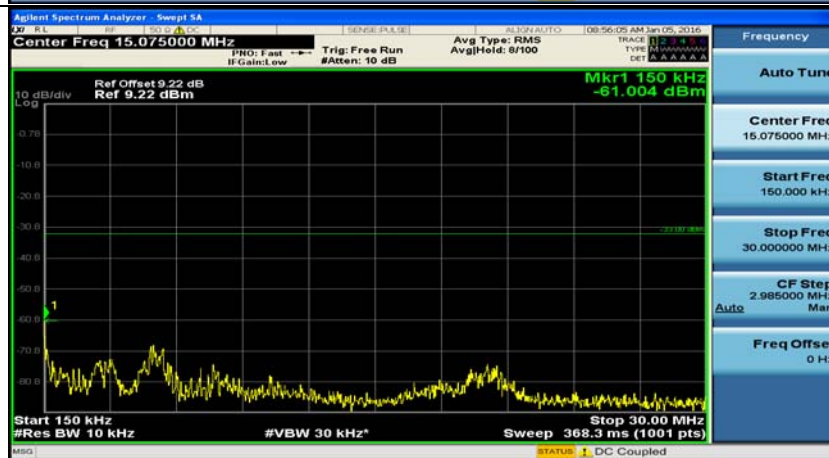

B.5: Conducted Spurious Emission

(Channel Bandwidth: 1.4 MHz)_LCH_QPSK_1RB#0

(Channel Bandwidth: 1.4 MHz)_LCH_QPSK_1RB#3

(Channel Bandwidth: 1.4 MHz)_LCH_QPSK_1RB#5

(Channel Bandwidth: 1.4 MHz)_MCH_QPSK_1RB#0