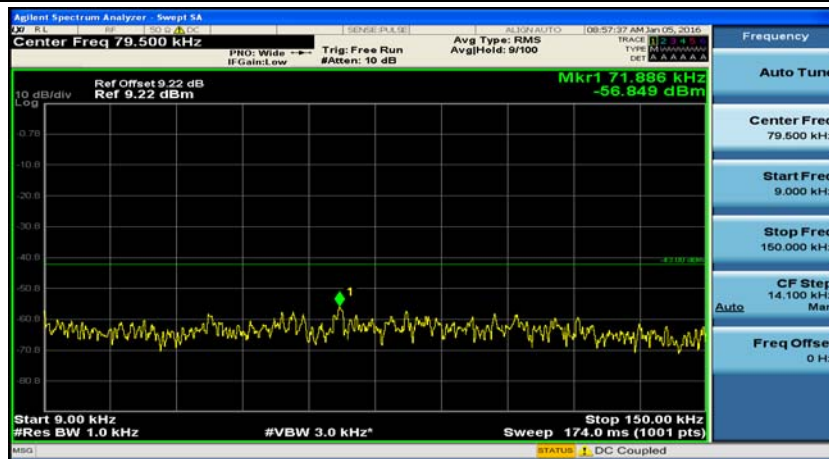

(Channel Bandwidth: 1.4 MHz)_HCH_QPSK_1RB#3