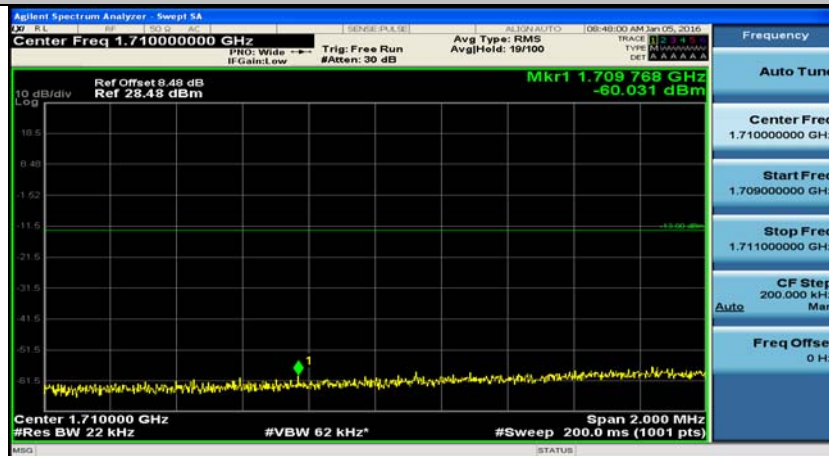

(Channel Bandwidth:15 MHz)_LCH_QPSK_1RB#37