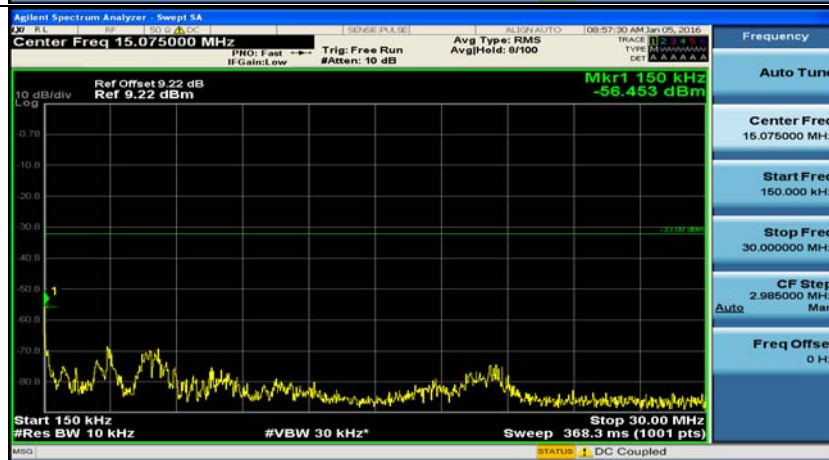

(Channel Bandwidth: 1.4 MHz)_HCH_QPSK_1RB#0