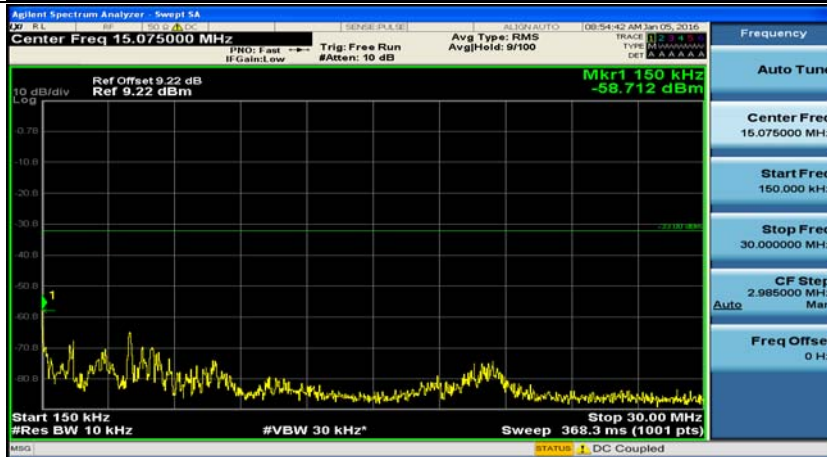

B.5: Conducted Spurious Emission

(Channel Bandwidth: 1.4 MHz)_LCH_QPSK_1RB#0