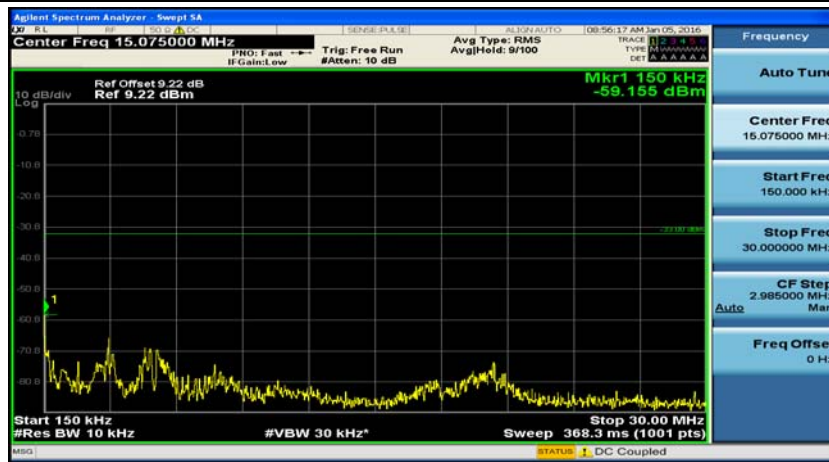

(Channel Bandwidth: 1.4 MHz)_MCH_QPSK_1RB#3