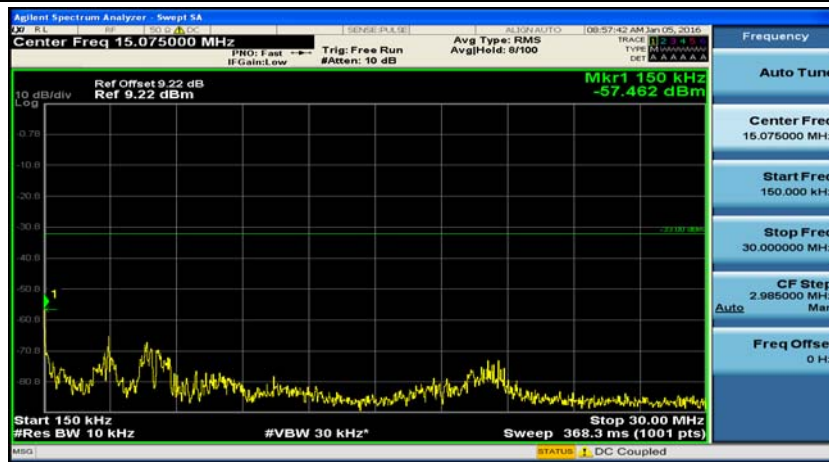

(Channel Bandwidth: 1.4 MHz)_MCH_QPSK_1RB#3

(Channel Bandwidth: 1.4 MHz)_MCH_QPSK_1RB#5

(Channel Bandwidth: 1.4 MHz)_HCH_QPSK_1RB#0

(Channel Bandwidth: 1.4 MHz)_HCH_QPSK_1RB#3

(Channel Bandwidth: 1.4 MHz)_HCH_QPSK_1RB#5