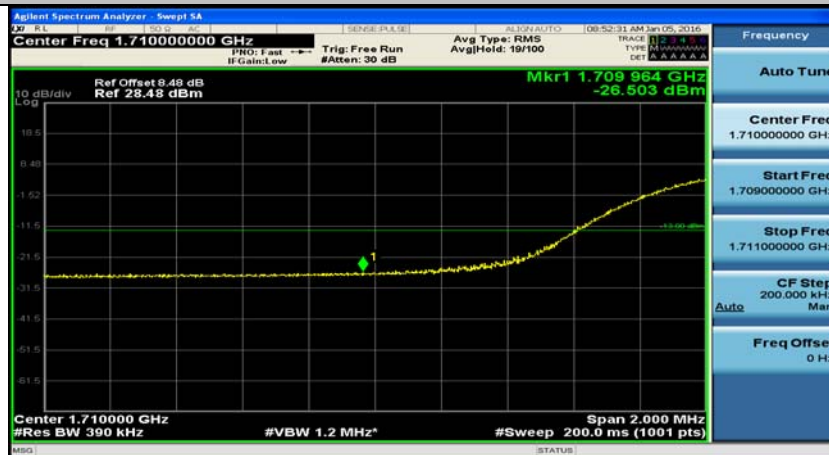

(Channel Bandwidth:20 MHz)_LCH_QPSK_50RB#0

(Channel Bandwidth:20 MHz)_LCH_QPSK_50RB#25

(Channel Bandwidth:20 MHz)_LCH_QPSK_50RB#50

(Channel Bandwidth:20 MHz)_LCH_QPSK_100RB#0

(Channel Bandwidth:20 MHz)_HCH_QPSK_1RB#0