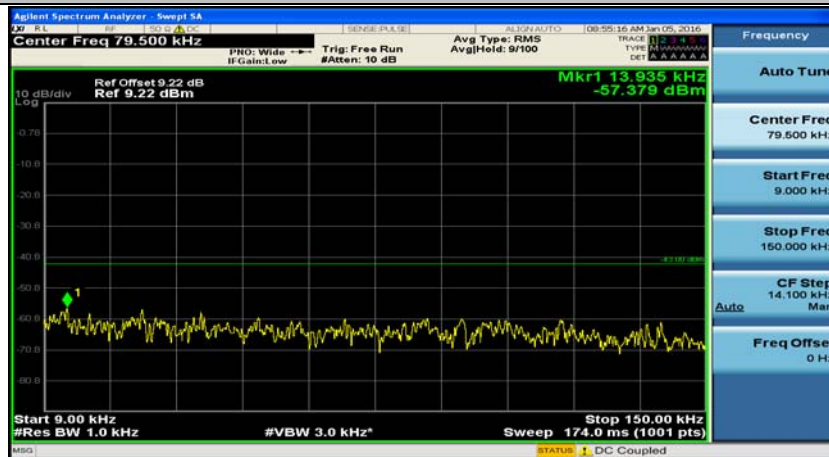

(Channel Bandwidth: 1.4 MHz)_LCH_16QAM_1RB#0