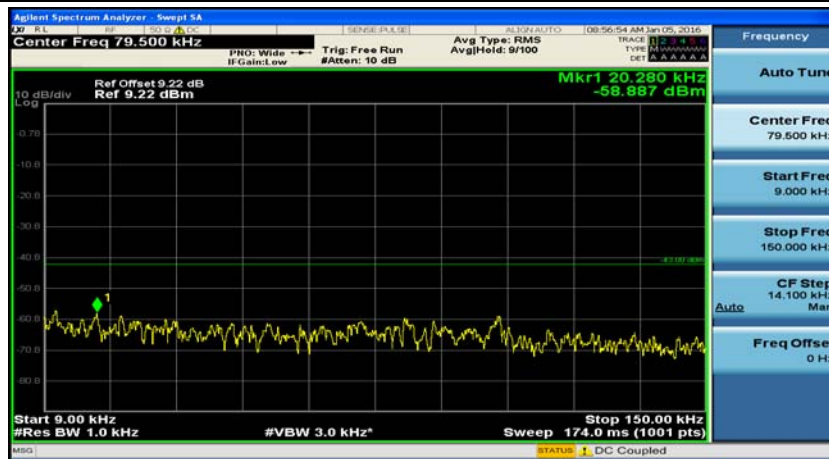

(Channel Bandwidth: 1.4 MHz)_MCH_16QAM_1RB#5