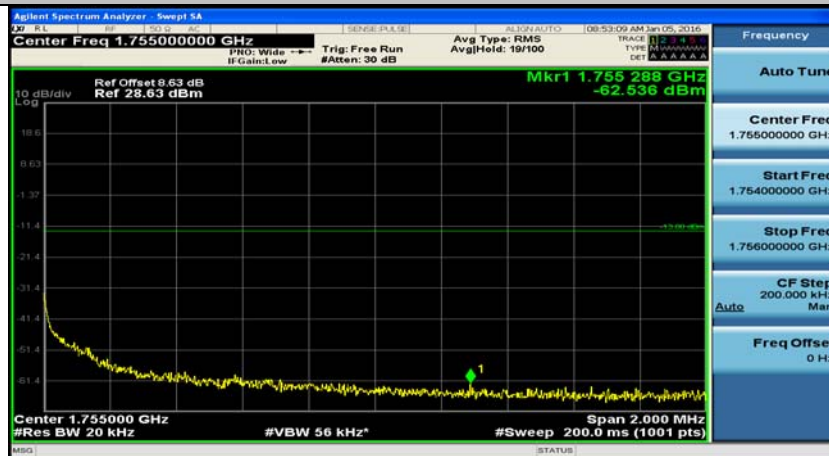

(Channel Bandwidth:20 MHz)_LCH_16QAM_50RB#25

(Channel Bandwidth:20 MHz)_LCH_16QAM_50RB#50

(Channel Bandwidth:20 MHz)_LCH_16QAM_100RB#0

(Channel Bandwidth:20 MHz)_HCH_16QAM_1RB#0

(Channel Bandwidth:20 MHz)_HCH_16QAM_1RB#49