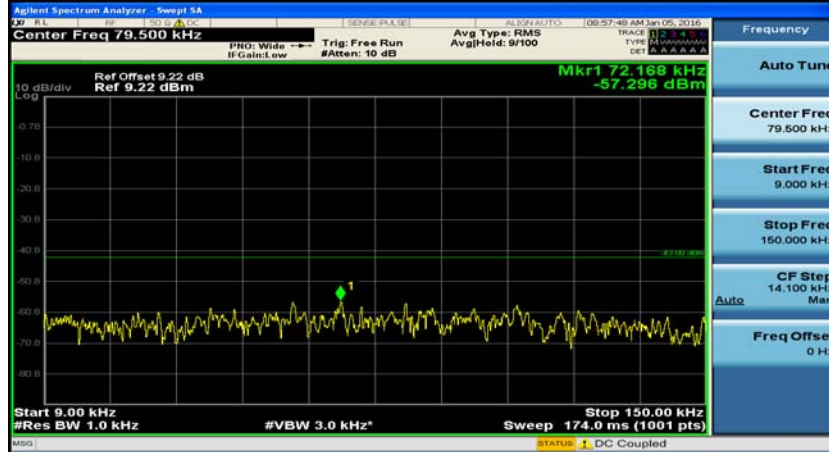

B.5: Conducted Spurious Emission

(Channel Bandwidth: 1.4 MHz)_LCH_QPSK_1RB#0

(Channel Bandwidth: 1.4 MHz)_LCH_QPSK_1RB#3

(Channel Bandwidth: 1.4 MHz)_LCH_QPSK_1RB#5

(Channel Bandwidth: 1.4 MHz)_MCH_QPSK_1RB#0

(Channel Bandwidth: 1.4 MHz)_MCH_QPSK_1RB#3

(Channel Bandwidth: 1.4 MHz)_MCH_QPSK_1RB#5

(Channel Bandwidth: 1.4 MHz)_HCH_QPSK_1RB#0

(Channel Bandwidth: 1.4 MHz)_HCH_QPSK_1RB#3

(Channel Bandwidth: 1.4 MHz)_HCH_QPSK_1RB#5