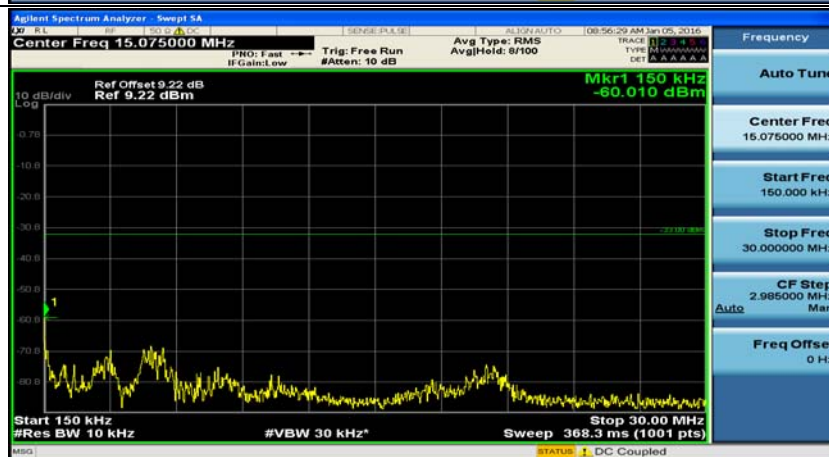

(Channel Bandwidth: 1.4 MHz)_MCH_QPSK_1RB#5