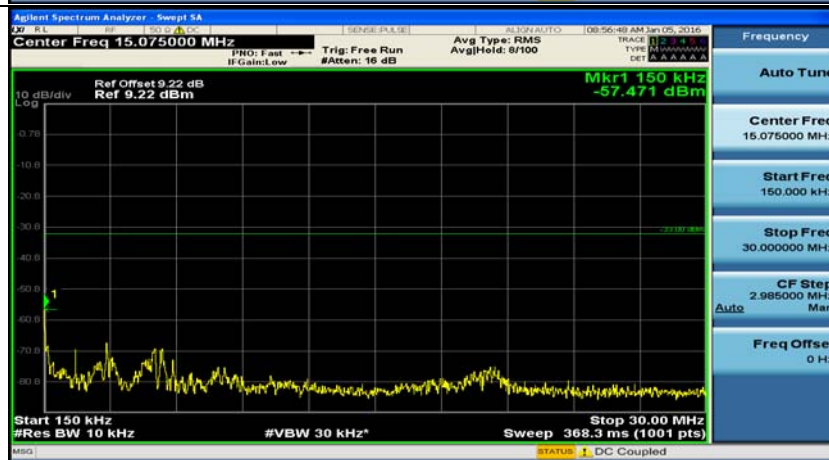

(Channel Bandwidth: 1.4 MHz)_LCH_16QAM_1RB#0

(Channel Bandwidth: 1.4 MHz)_LCH_16QAM_1RB#3

(Channel Bandwidth: 1.4 MHz)_LCH_16QAM_1RB#5

(Channel Bandwidth: 1.4 MHz)_MCH_16QAM_1RB#0

(Channel Bandwidth: 1.4 MHz)_MCH_16QAM_1RB#3