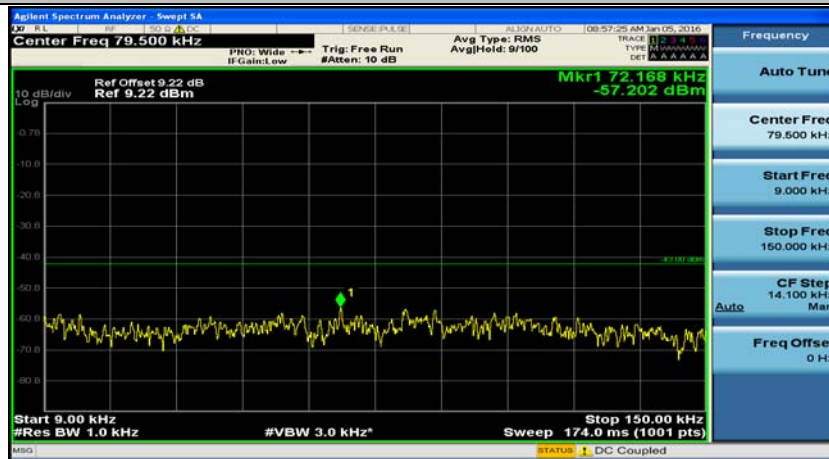

(Channel Bandwidth: 1.4 MHz)_HCH_QPSK_1RB#0