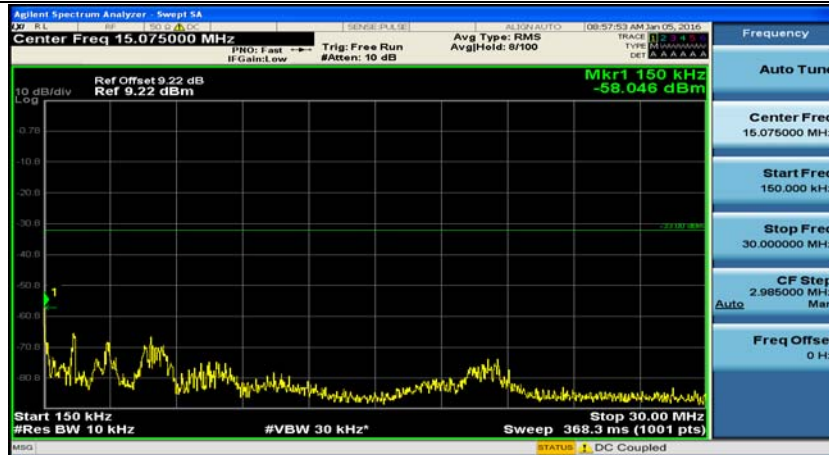

(Channel Bandwidth: 1.4 MHz)_HCH_QPSK_1RB#5