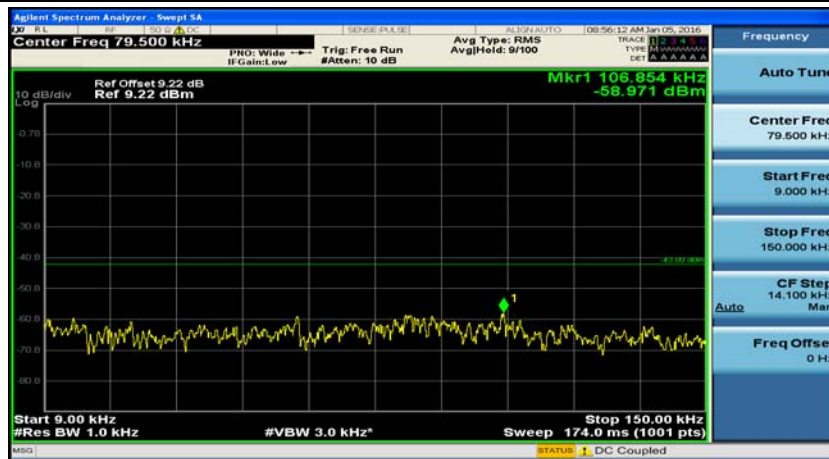

(Channel Bandwidth: 1.4 MHz)_MCH_QPSK_1RB#3