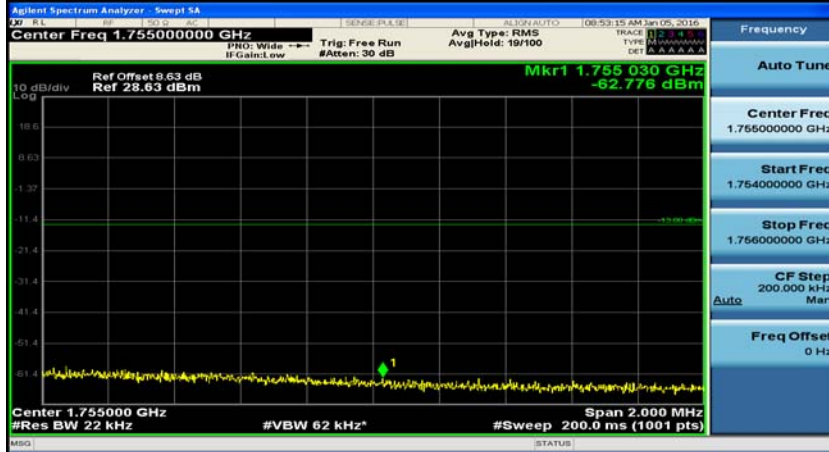

(Channel Bandwidth:20 MHz)_LCH_16QAM_50RB#25

(Channel Bandwidth:20 MHz)_LCH_16QAM_50RB#50

(Channel Bandwidth:20 MHz)_LCH_16QAM_100RB#0

(Channel Bandwidth:20 MHz)_HCH_16QAM_1RB#0

(Channel Bandwidth:20 MHz)_HCH_16QAM_1RB#49