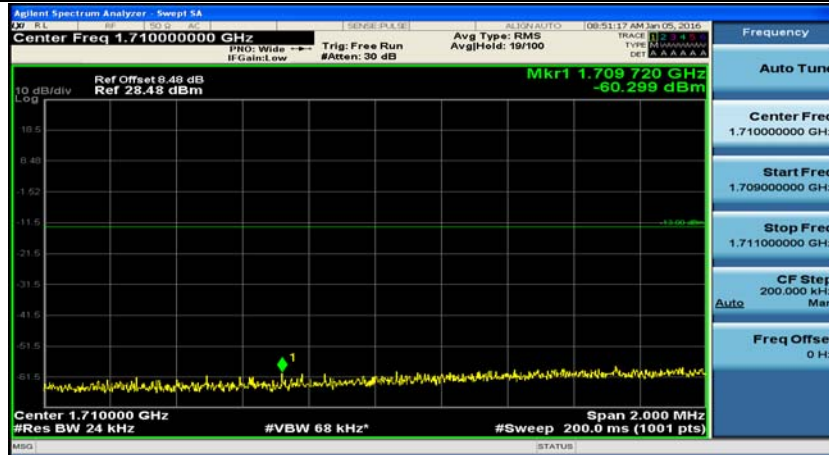

(Channel Bandwidth:15 MHz)_HCH_16QAM_37RB#38

(Channel Bandwidth:15 MHz)_HCH_16QAM_75RB#0

(Channel Bandwidth:20 MHz)_LCH_QPSK_1RB#0

(Channel Bandwidth:20 MHz)_LCH_QPSK_1RB#49

(Channel Bandwidth:20 MHz)_LCH_QPSK_1RB#99