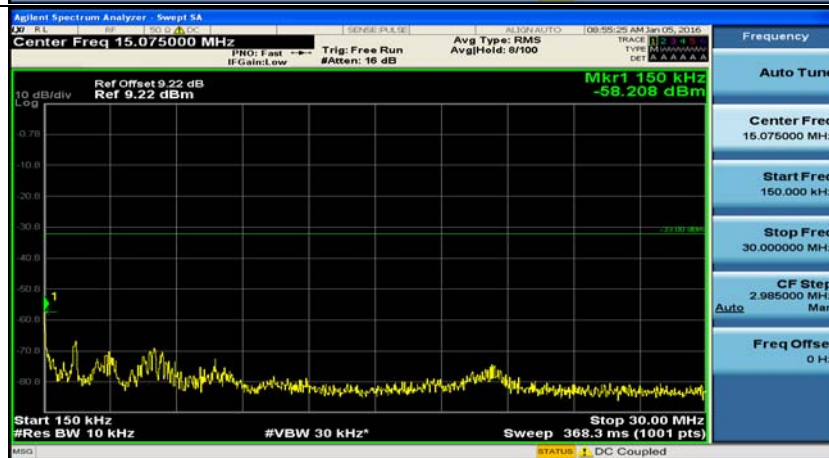

(Channel Bandwidth: 1.4 MHz)_LCH_16QAM_1RB#0