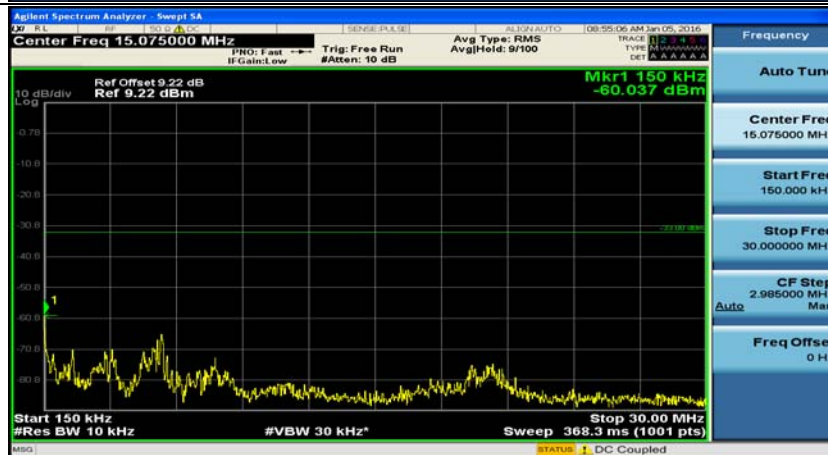

B.5: Conducted Spurious Emission

(Channel Bandwidth: 1.4 MHz)_LCH_QPSK_1RB#0

(Channel Bandwidth: 1.4 MHz)_LCH_QPSK_1RB#3

(Channel Bandwidth: 1.4 MHz)_LCH_QPSK_1RB#5

(Channel Bandwidth: 1.4 MHz)_MCH_QPSK_1RB#0