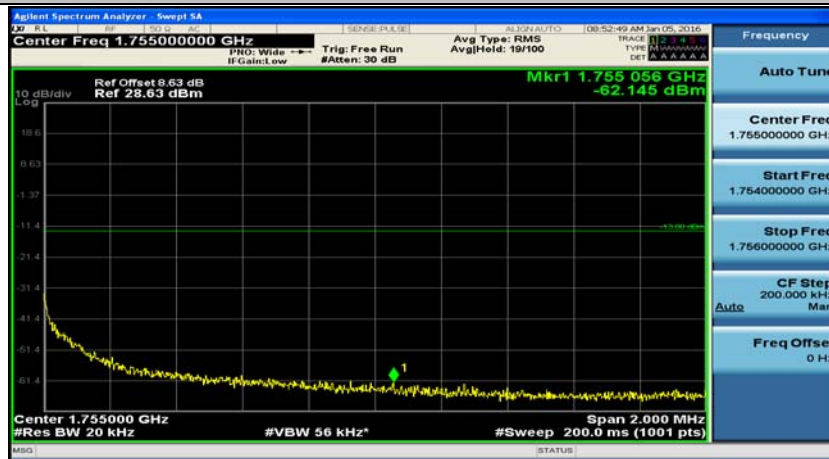

(Channel Bandwidth:20 MHz)_LCH_QPSK_50RB#0

(Channel Bandwidth:20 MHz)_LCH_QPSK_50RB#25

(Channel Bandwidth:20 MHz)_LCH_QPSK_50RB#50

(Channel Bandwidth:20 MHz)_LCH_QPSK_100RB#0

(Channel Bandwidth:20 MHz)_HCH_QPSK_1RB#0