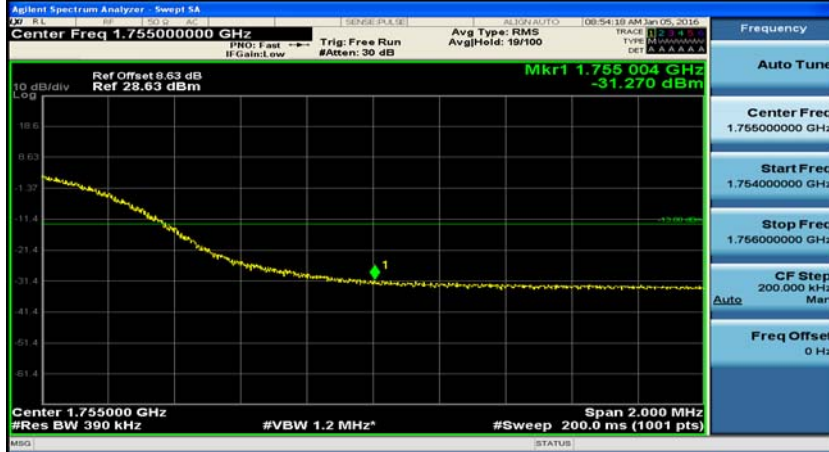

(Channel Bandwidth:20 MHz)_HCH_16QAM_1RB#99

(Channel Bandwidth:20 MHz)_HCH_16QAM_50RB#0

(Channel Bandwidth:20 MHz)_HCH_16QAM_50RB#25

(Channel Bandwidth:20 MHz)_HCH_16QAM_50RB#50

(Channel Bandwidth:20 MHz)_HCH_16QAM_100RB#0

B.5: Conducted Spurious Emission

(Channel Bandwidth: 1.4 MHz)_LCH_QPSK_1RB#0

(Channel Bandwidth: 1.4 MHz)_LCH_QPSK_1RB#3

(Channel Bandwidth: 1.4 MHz)_LCH_QPSK_1RB#5

(Channel Bandwidth: 1.4 MHz)_MCH_QPSK_1RB#0