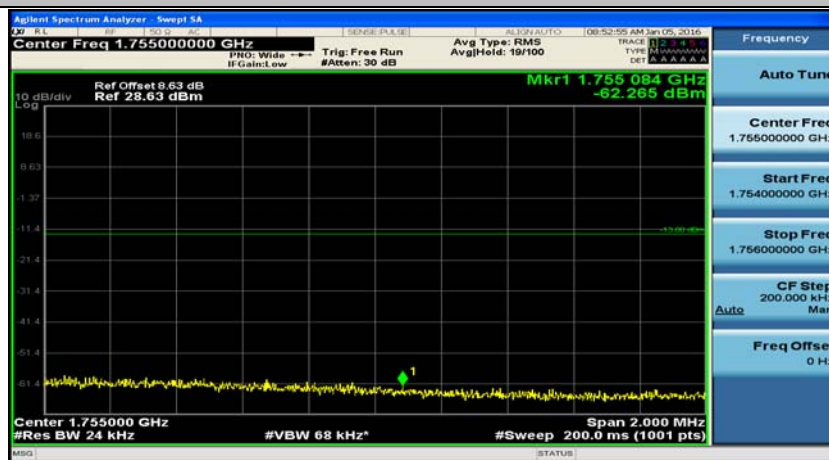

(Channel Bandwidth:20 MHz)_HCH_QPSK_1RB#49