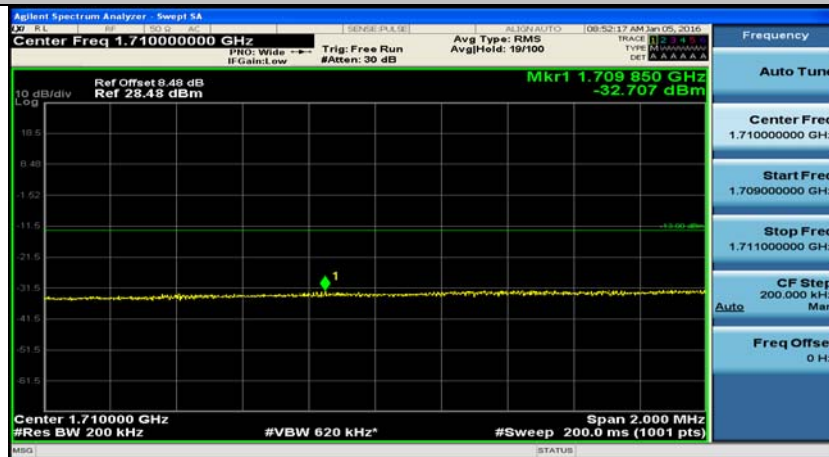

(Channel Bandwidth:20 MHz)_LCH_16QAM_50RB#25