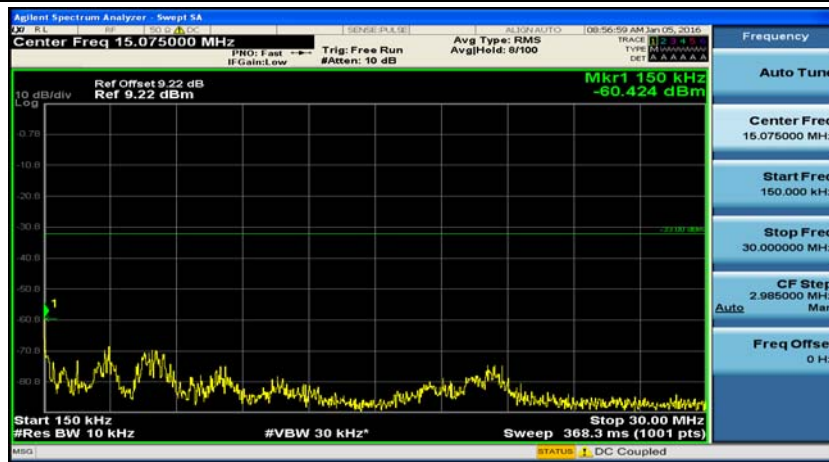

(Channel Bandwidth: 1.4 MHz)_LCH_16QAM_1RB#0

(Channel Bandwidth: 1.4 MHz)_LCH_16QAM_1RB#3

(Channel Bandwidth: 1.4 MHz)_LCH_16QAM_1RB#5

(Channel Bandwidth: 1.4 MHz)_MCH_16QAM_1RB#0

(Channel Bandwidth: 1.4 MHz)_MCH_16QAM_1RB#3

(Channel Bandwidth: 1.4 MHz)_MCH_16QAM_1RB#5