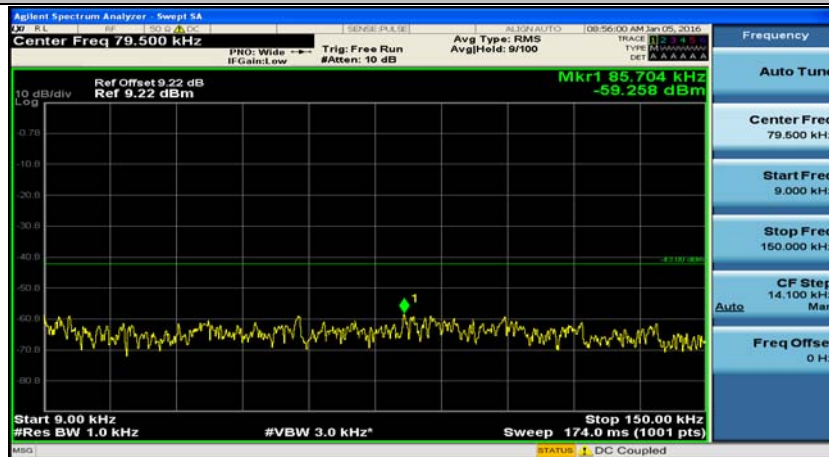

B.5: Conducted Spurious Emission

(Channel Bandwidth: 1.4 MHz)_LCH_QPSK_1RB#0

(Channel Bandwidth: 1.4 MHz)_LCH_QPSK_1RB#3

(Channel Bandwidth: 1.4 MHz)_LCH_QPSK_1RB#5

(Channel Bandwidth: 1.4 MHz)_MCH_QPSK_1RB#0