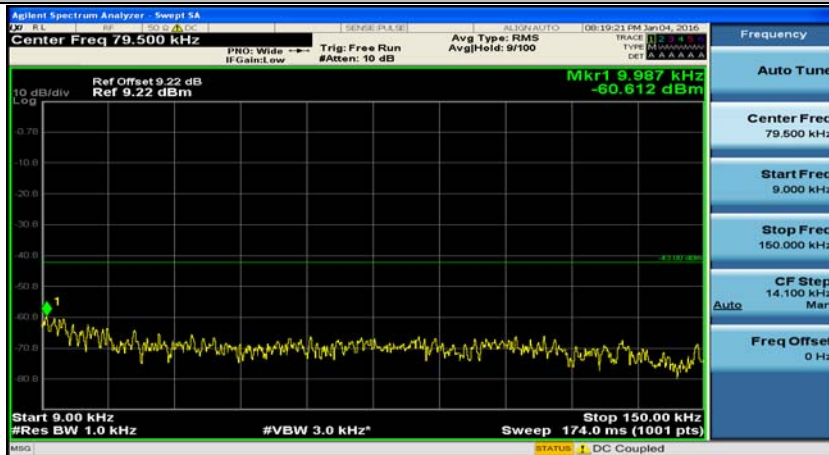

(Channel Bandwidth:15 MHz)_HCH_16QAM_37RB#18

(Channel Bandwidth:15 MHz)_HCH_16QAM_37RB#38

(Channel Bandwidth:15 MHz)_HCH_16QAM_75RB#0

(Channel Bandwidth:20 MHz)_LCH_QPSK_1RB#0

(Channel Bandwidth:20 MHz)_LCH_QPSK_1RB#49