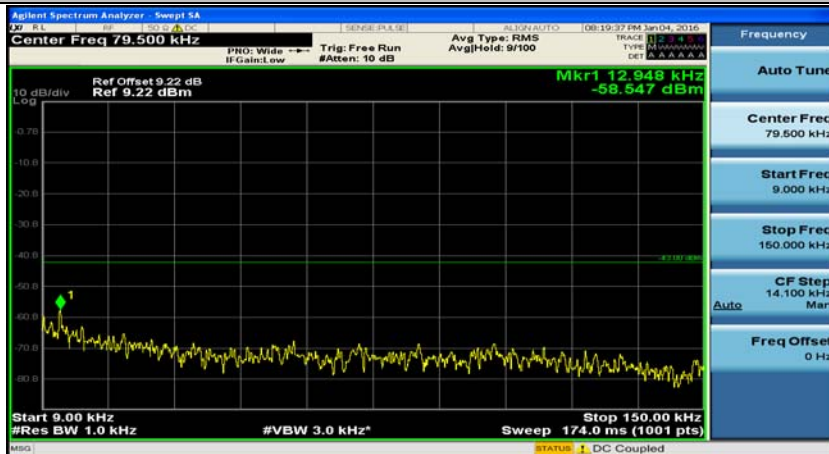

(Channel Bandwidth:20 MHz)_LCH_QPSK_1RB#99