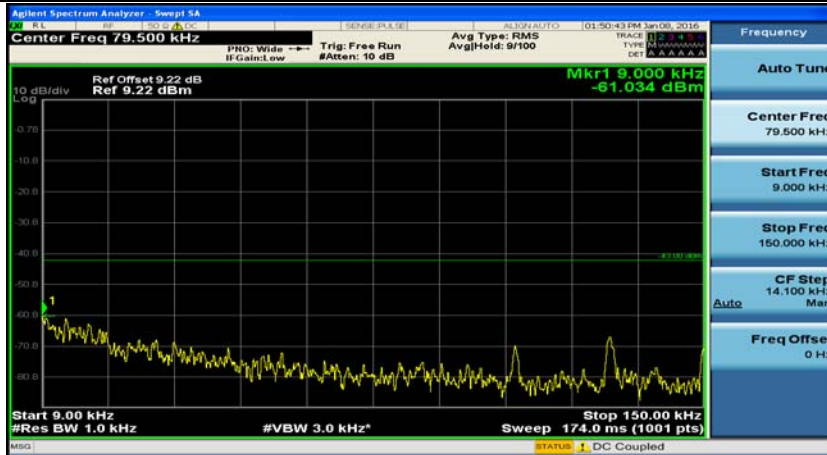

(Channel Bandwidth:20 MHz)_LCH_QPSK_1RB#99

(Channel Bandwidth:20 MHz)_LCH_QPSK_50RB#0

(Channel Bandwidth:20 MHz)_LCH_QPSK_50RB#25

(Channel Bandwidth:20 MHz)_LCH_QPSK_50RB#50

(Channel Bandwidth:20 MHz)_LCH_QPSK_100RB#0