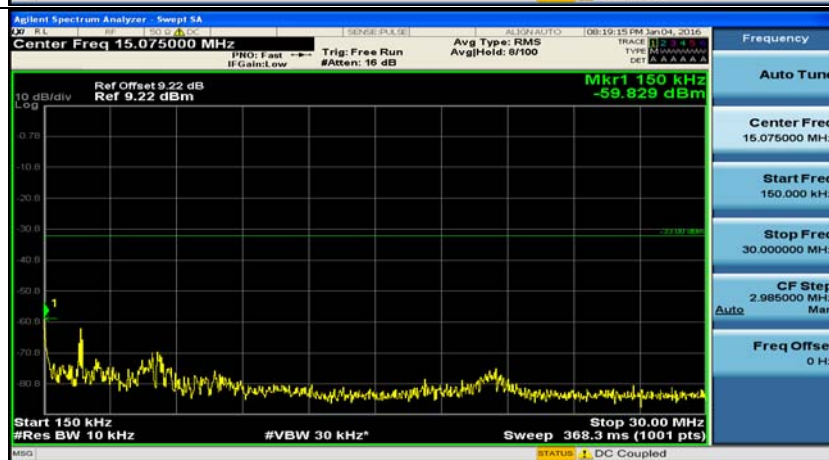

(Channel Bandwidth:15 MHz)_HCH_16QAM_37RB#18

(Channel Bandwidth:15 MHz)_HCH_16QAM_37RB#38

(Channel Bandwidth:15 MHz)_HCH_16QAM_75RB#0

(Channel Bandwidth:20 MHz)_LCH_QPSK_1RB#0

(Channel Bandwidth:20 MHz)_LCH_QPSK_1RB#49