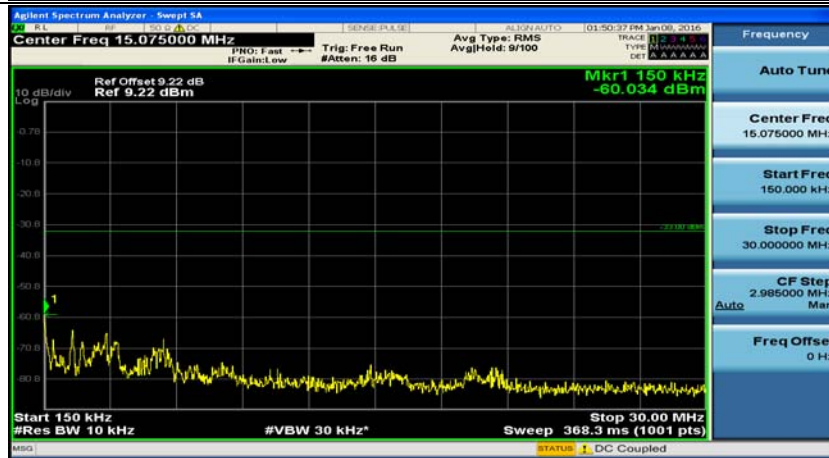

(Channel Bandwidth:20 MHz)_LCH_QPSK_1RB#99

(Channel Bandwidth:20 MHz)_LCH_QPSK_50RB#0

(Channel Bandwidth:20 MHz)_LCH_QPSK_50RB#25

(Channel Bandwidth:20 MHz)_LCH_QPSK_50RB#50

(Channel Bandwidth:20 MHz)_LCH_QPSK_100RB#0