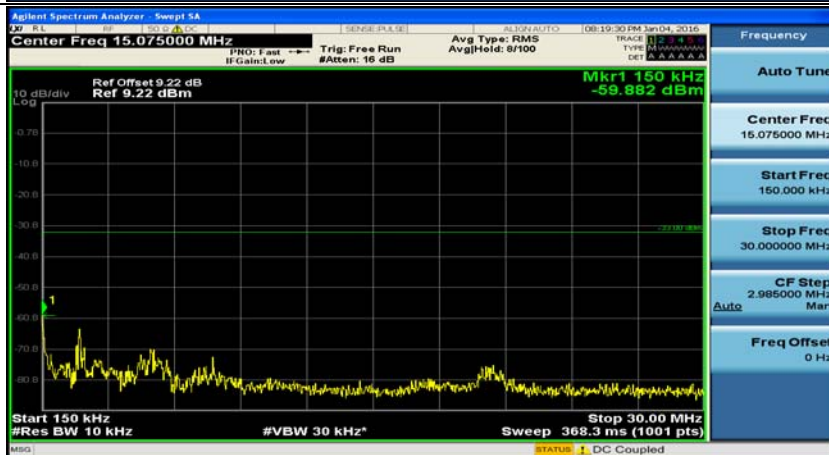

(Channel Bandwidth:15 MHz)_HCH_16QAM_37RB#18

(Channel Bandwidth:15 MHz)_HCH_16QAM_37RB#38

(Channel Bandwidth:15 MHz)_HCH_16QAM_75RB#0

(Channel Bandwidth:20 MHz)_LCH_QPSK_1RB#0

(Channel Bandwidth:20 MHz)_LCH_QPSK_1RB#49