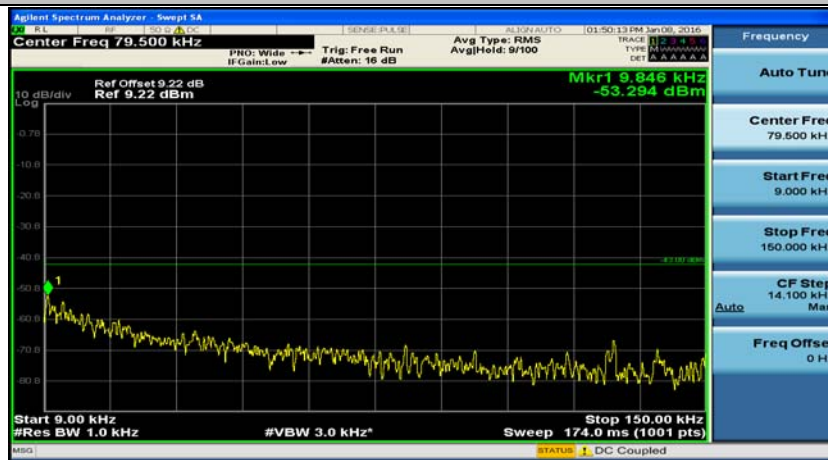

(Channel Bandwidth:20 MHz)_LCH_QPSK_50RB#0