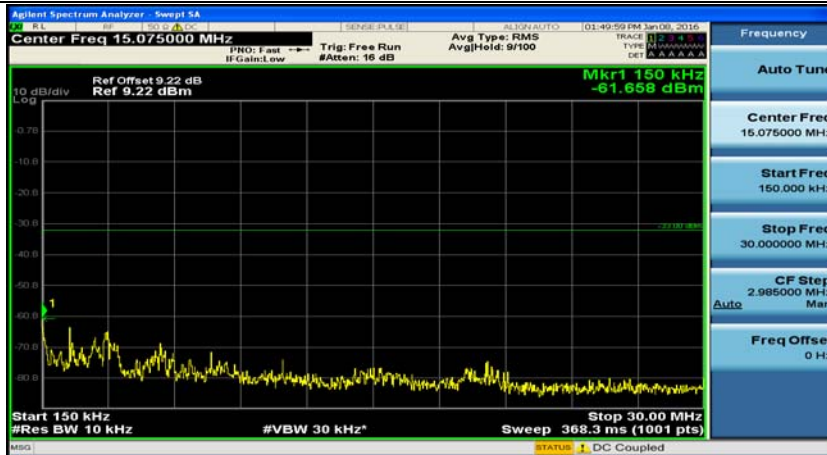

(Channel Bandwidth:15 MHz)_HCH_16QAM_37RB#18

(Channel Bandwidth:15 MHz)_HCH_16QAM_37RB#38

(Channel Bandwidth:15 MHz)_HCH_16QAM_75RB#0

(Channel Bandwidth:20 MHz)_LCH_QPSK_1RB#0

(Channel Bandwidth:20 MHz)_LCH_QPSK_1RB#49