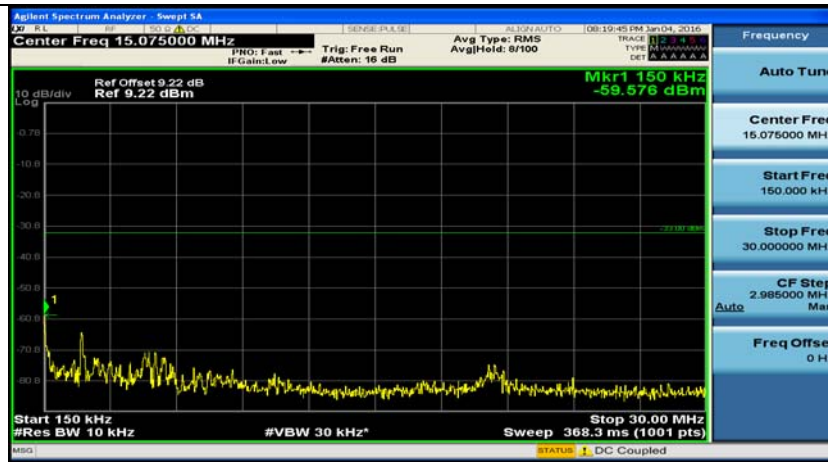

(Channel Bandwidth:20 MHz)_LCH_QPSK_50RB#0