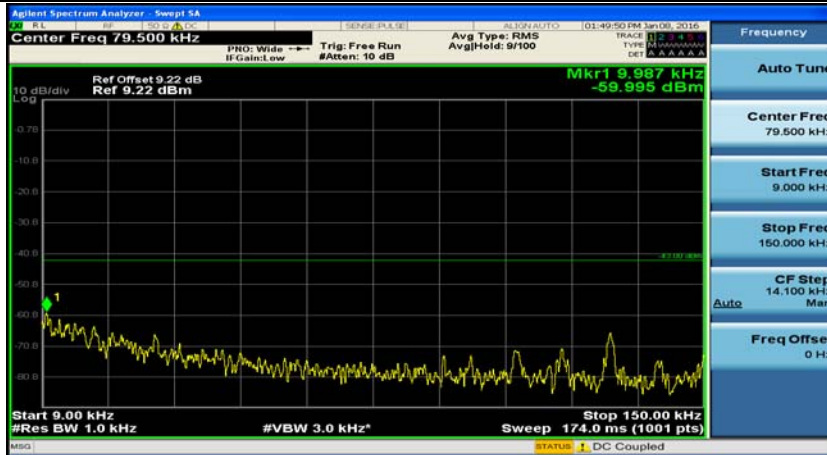

(Channel Bandwidth:15 MHz)_HCH_16QAM_37RB#18

(Channel Bandwidth:15 MHz)_HCH_16QAM_37RB#38

(Channel Bandwidth:15 MHz)_HCH_16QAM_75RB#0

(Channel Bandwidth:20 MHz)_LCH_QPSK_1RB#0

(Channel Bandwidth:20 MHz)_LCH_QPSK_1RB#49