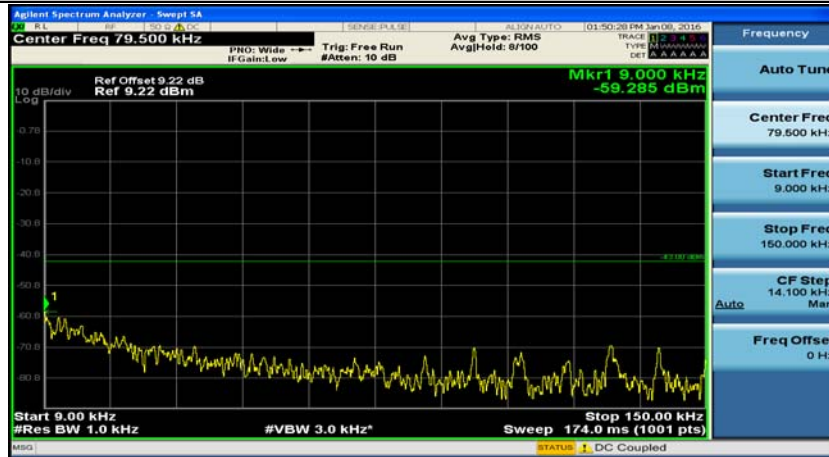

(Channel Bandwidth:20 MHz)_LCH_QPSK_1RB#99

(Channel Bandwidth:20 MHz)_LCH_QPSK_50RB#0

(Channel Bandwidth:20 MHz)_LCH_QPSK_50RB#25

(Channel Bandwidth:20 MHz)_LCH_QPSK_50RB#50

(Channel Bandwidth:20 MHz)_LCH_QPSK_100RB#0