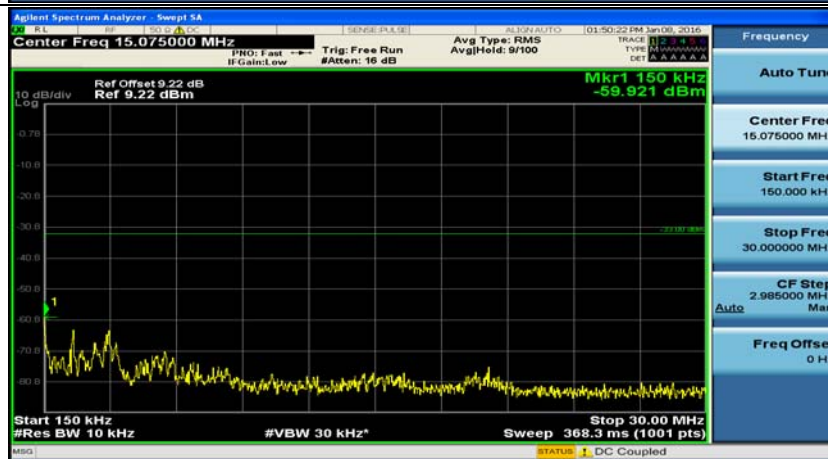

(Channel Bandwidth:20 MHz)_LCH_QPSK_50RB#0