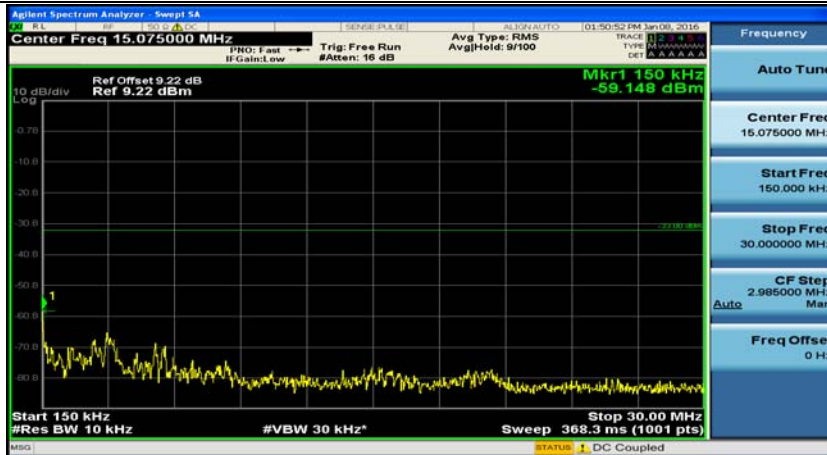

(Channel Bandwidth:20 MHz)_LCH_QPSK_1RB#99

(Channel Bandwidth:20 MHz)_LCH_QPSK_50RB#0

(Channel Bandwidth:20 MHz)_LCH_QPSK_50RB#25

(Channel Bandwidth:20 MHz)_LCH_QPSK_50RB#50

(Channel Bandwidth:20 MHz)_LCH_QPSK_100RB#0