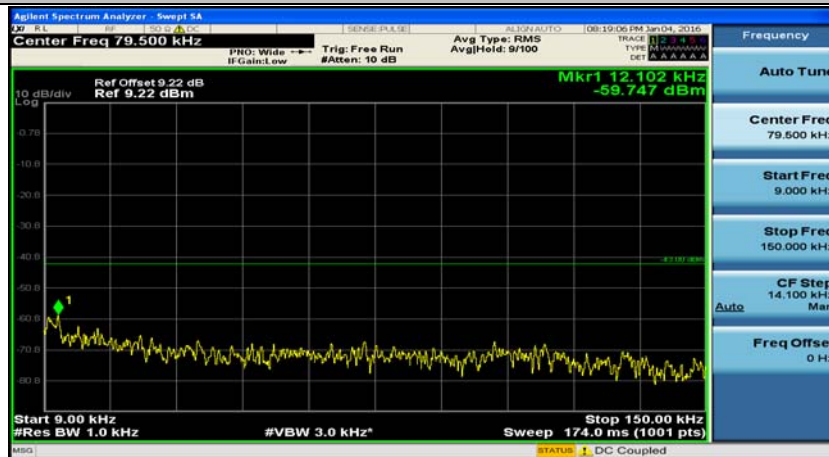

(Channel Bandwidth:15 MHz)_HCH_16QAM_37RB#18

(Channel Bandwidth:15 MHz)_HCH_16QAM_37RB#38

(Channel Bandwidth:15 MHz)_HCH_16QAM_75RB#0

(Channel Bandwidth:20 MHz)_LCH_QPSK_1RB#0

(Channel Bandwidth:20 MHz)_LCH_QPSK_1RB#49