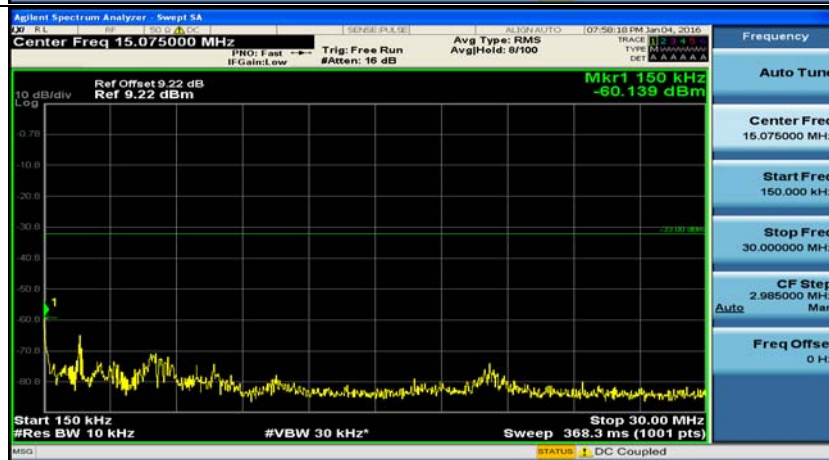

(Channel Bandwidth: 1.4 MHz)_HCH_16QAM_1RB#0