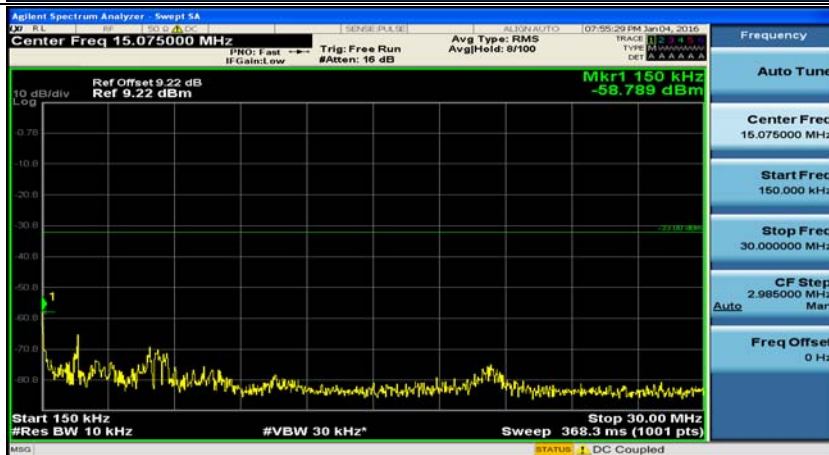

(Channel Bandwidth: 1.4 MHz)\_HCH\_QPSK\_3RB#0

(Channel Bandwidth: 1.4 MHz)\_HCH\_QPSK\_3RB#2

(Channel Bandwidth: 1.4 MHz)\_HCH\_QPSK\_3RB#3

(Channel Bandwidth: 1.4 MHz)\_LCH\_16QAM\_1RB#0

(Channel Bandwidth: 1.4 MHz)\_LCH\_16QAM\_1RB#3

(Channel Bandwidth: 1.4 MHz)\_LCH\_16QAM\_1RB#5

(Channel Bandwidth: 1.4 MHz)\_LCH\_16QAM\_3RB#0

(Channel Bandwidth: 1.4 MHz)\_LCH\_16QAM\_3RB#2

(Channel Bandwidth: 1.4 MHz)\_LCH\_16QAM\_3RB#3

(Channel Bandwidth: 1.4 MHz)\_LCH\_16QAM\_6RB#0