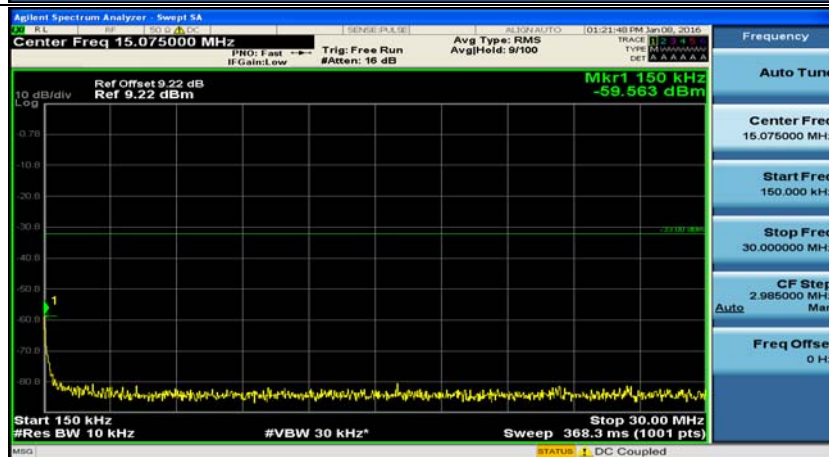

(Channel Bandwidth: 3 MHz)\_LCH\_QPSK\_8RB#0

(Channel Bandwidth: 3 MHz)\_LCH\_QPSK\_8RB#4

(Channel Bandwidth: 3 MHz)\_LCH\_QPSK\_8RB#7

(Channel Bandwidth: 3 MHz)\_LCH\_QPSK\_15RB#0

(Channel Bandwidth: 3 MHz)\_MCH\_QPSK\_1RB#0