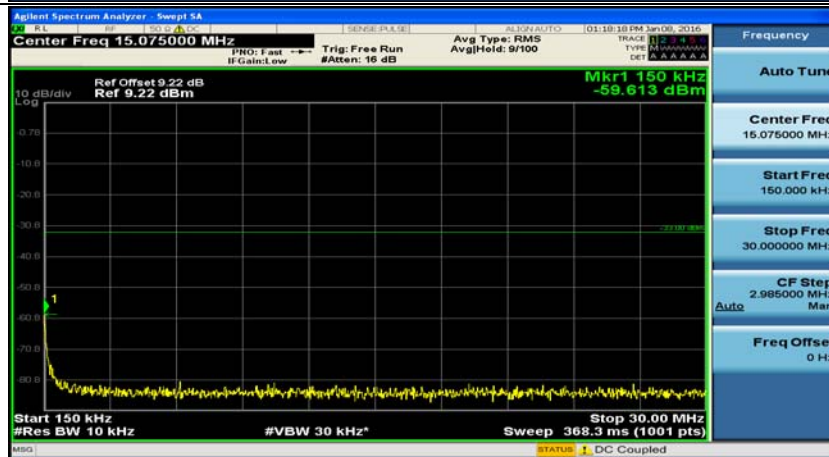

(Channel Bandwidth: 1.4 MHz)_MCH_16QAM_6RB#0