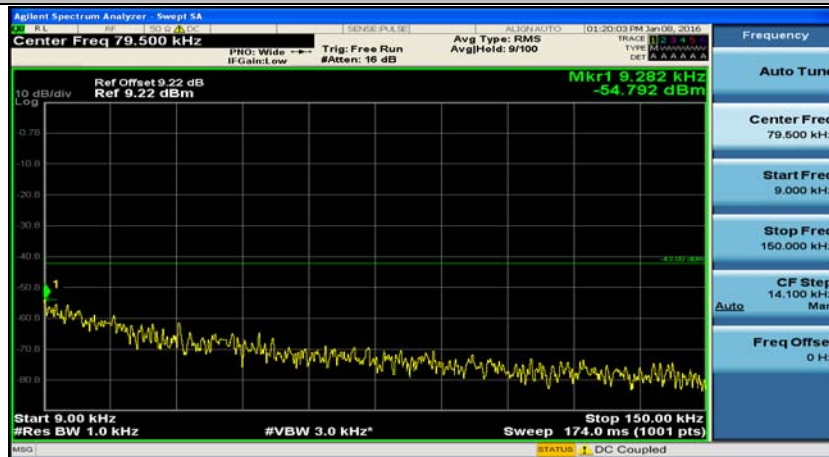

(Channel Bandwidth: 1.4 MHz)\_HCH\_16QAM\_3RB#0

(Channel Bandwidth: 1.4 MHz)\_HCH\_16QAM\_3RB#2

(Channel Bandwidth: 1.4 MHz)\_HCH\_16OAM\_3RB#3

(Channel Bandwidth: 3 MHz)\_LCH\_QPSK\_1RB#0

(Channel Bandwidth: 3 MHz)\_LCH\_QPSK\_1RB#7