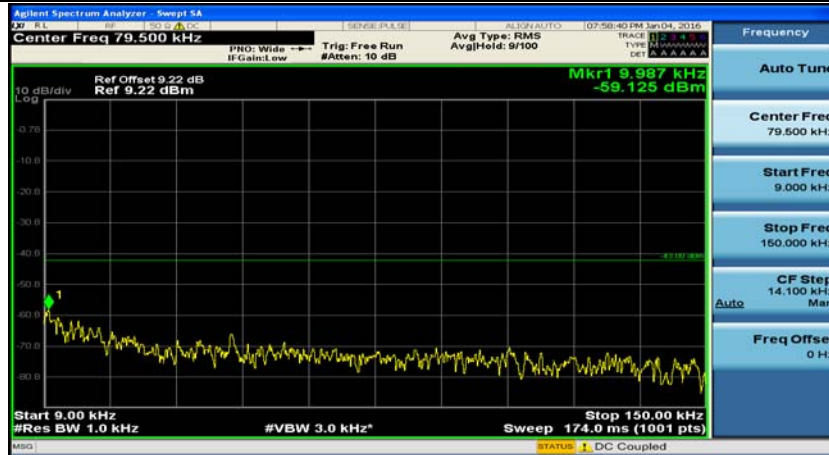

(Channel Bandwidth: 1.4 MHz)\_MCH\_16OAM\_3RB#3

(Channel Bandwidth: 1.4 MHz)\_MCH\_16QAM\_6RB#0

(Channel Bandwidth: 1.4 MHz)\_HCH\_16QAM\_1RB#0

(Channel Bandwidth: 1.4 MHz)\_HCH\_16QAM\_1RB#3

(Channel Bandwidth: 1.4 MHz)\_HCH\_16QAM\_1RB#5