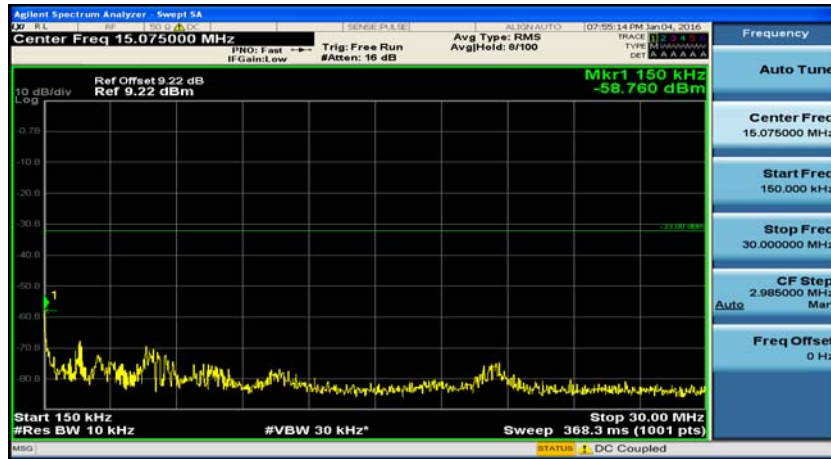

(Channel Bandwidth: 1.4 MHz)\_HCH\_QPSK\_3RB#0

(Channel Bandwidth: 1.4 MHz)\_HCH\_QPSK\_3RB#2

(Channel Bandwidth: 1.4 MHz)\_HCH\_QPSK\_3RB#3

(Channel Bandwidth: 1.4 MHz)\_LCH\_16QAM\_1RB#0

(Channel Bandwidth: 1.4 MHz)\_LCH\_16QAM\_1RB#3

(Channel Bandwidth: 1.4 MHz)\_LCH\_16QAM\_1RB#5

(Channel Bandwidth: 1.4 MHz)\_LCH\_16QAM\_3RB#0

(Channel Bandwidth: 1.4 MHz)\_LCH\_16QAM\_3RB#2

(Channel Bandwidth: 1.4 MHz)\_LCH\_16QAM\_3RB#3

(Channel Bandwidth: 1.4 MHz)\_LCH\_16QAM\_6RB#0