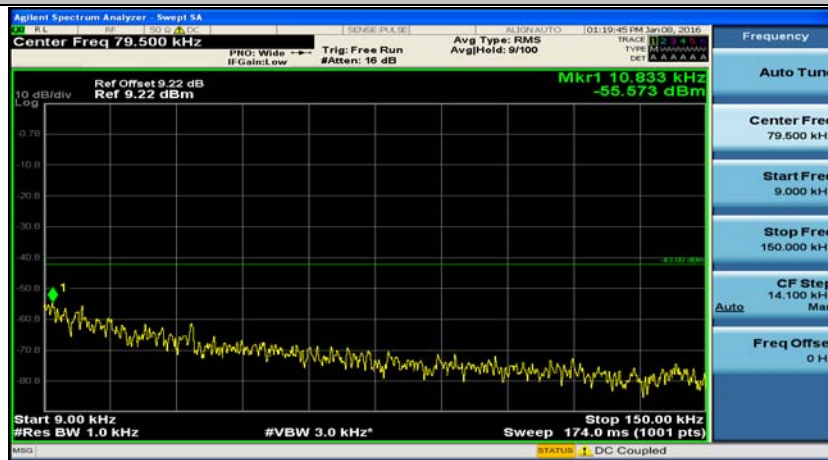

(Channel Bandwidth: 1.4 MHz)_HCH_16QAM_3RB#2