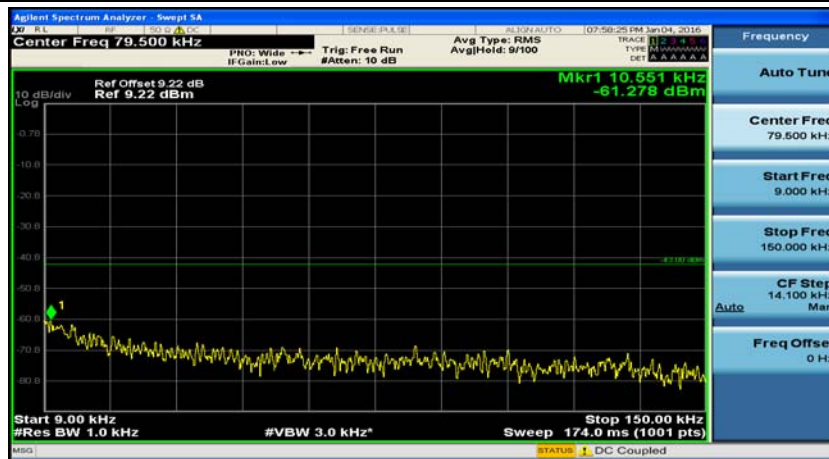

(Channel Bandwidth: 1.4 MHz)\_MCH\_16OAM\_3RB#3

(Channel Bandwidth: 1.4 MHz)\_MCH\_16QAM\_6RB#0

(Channel Bandwidth: 1.4 MHz)\_HCH\_16QAM\_1RB#0

(Channel Bandwidth: 1.4 MHz)\_HCH\_16QAM\_1RB#3

(Channel Bandwidth: 1.4 MHz)\_HCH\_16QAM\_1RB#5