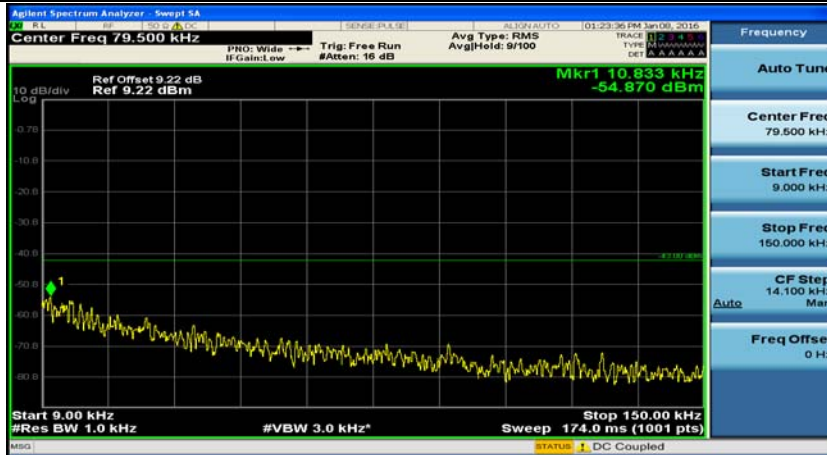

(Channel Bandwidth: 3 MHz)_MCH_QPSK_8RB#0