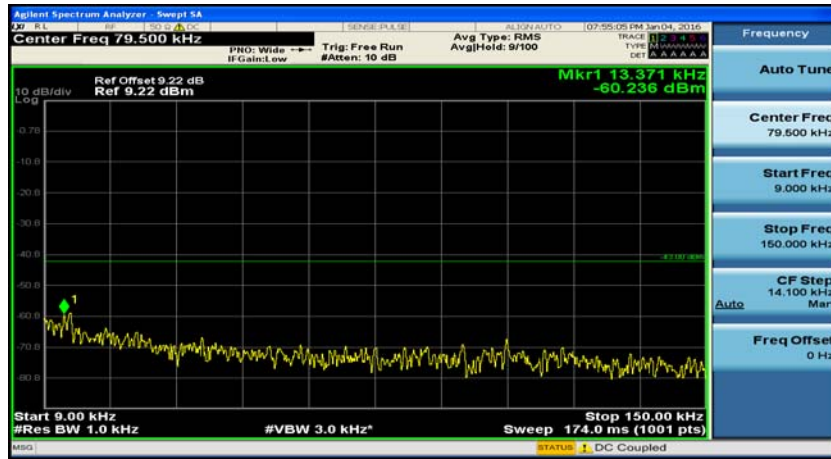

(Channel Bandwidth: 1.4 MHz)\_HCH\_QPSK\_3RB#0

(Channel Bandwidth: 1.4 MHz)\_HCH\_QPSK\_3RB#2

(Channel Bandwidth: 1.4 MHz)\_HCH\_QPSK\_3RB#3

(Channel Bandwidth: 1.4 MHz)\_LCH\_16QAM\_1RB#0

(Channel Bandwidth: 1.4 MHz)\_LCH\_16QAM\_1RB#3

(Channel Bandwidth: 1.4 MHz)\_LCH\_16QAM\_1RB#5

(Channel Bandwidth: 1.4 MHz)\_LCH\_16QAM\_3RB#0

(Channel Bandwidth: 1.4 MHz)\_LCH\_16QAM\_3RB#2

(Channel Bandwidth: 1.4 MHz)\_LCH\_16QAM\_3RB#3

(Channel Bandwidth: 1.4 MHz)\_LCH\_16QAM\_6RB#0