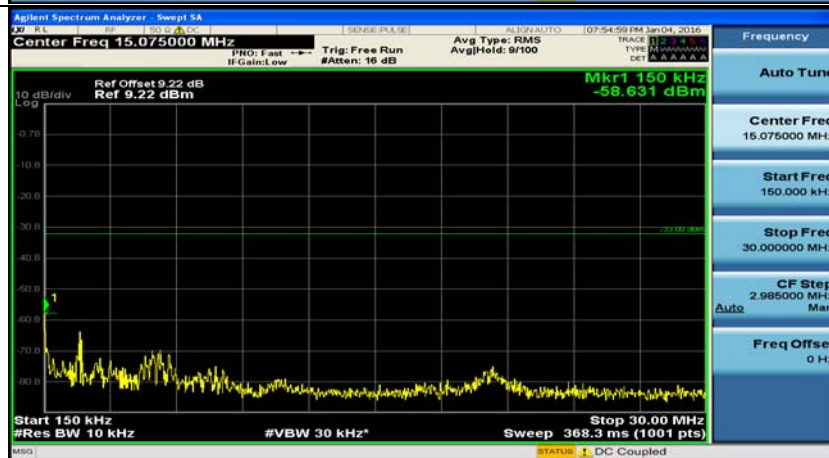

(Channel Bandwidth: 1.4 MHz)\_HCH\_QPSK\_3RB#0

(Channel Bandwidth: 1.4 MHz)\_HCH\_QPSK\_3RB#2

(Channel Bandwidth: 1.4 MHz)\_HCH\_QPSK\_3RB#3

(Channel Bandwidth: 1.4 MHz)\_LCH\_16QAM\_1RB#0

(Channel Bandwidth: 1.4 MHz)\_LCH\_16QAM\_1RB#3

(Channel Bandwidth: 1.4 MHz)\_LCH\_16QAM\_1RB#5

(Channel Bandwidth: 1.4 MHz)\_LCH\_16QAM\_3RB#0

(Channel Bandwidth: 1.4 MHz)\_LCH\_16QAM\_3RB#2

(Channel Bandwidth: 1.4 MHz)\_LCH\_16QAM\_3RB#3

(Channel Bandwidth: 1.4 MHz)\_LCH\_16QAM\_6RB#0