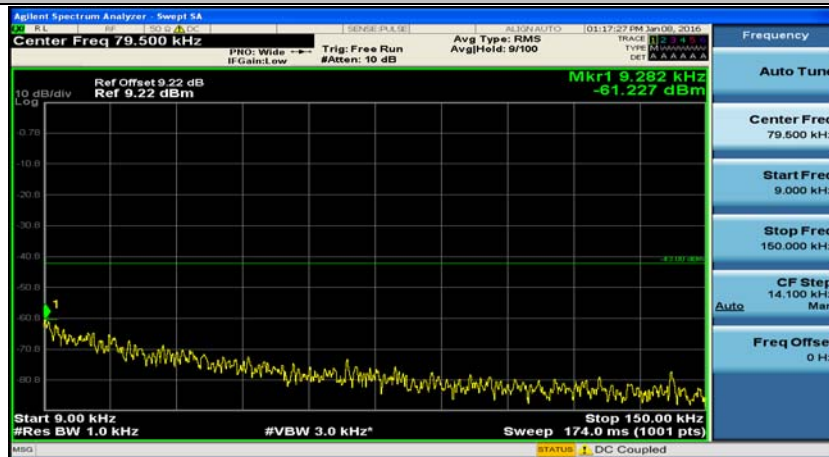

(Channel Bandwidth: 1.4 MHz)_MCH_16OAM_3RB#3