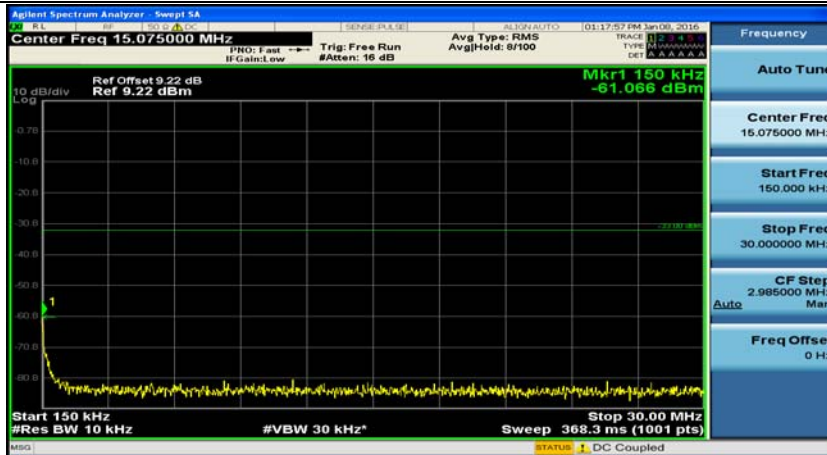

(Channel Bandwidth: 1.4 MHz)\_MCH\_QPSK\_3RB#3

(Channel Bandwidth: 1.4 MHz)\_MCH\_QPSK\_6RB#0

(Channel Bandwidth: 1.4 MHz)\_HCH\_QPSK\_1RB#0

(Channel Bandwidth: 1.4 MHz)\_HCH\_QPSK\_1RB#3

(Channel Bandwidth: 1.4 MHz)\_HCH\_QPSK\_1RB#5

(Channel Bandwidth: 1.4 MHz)\_HCH\_QPSK\_3RB#0

(Channel Bandwidth: 1.4 MHz)\_HCH\_QPSK\_3RB#2

(Channel Bandwidth: 1.4 MHz)\_HCH\_QPSK\_3RB#3

(Channel Bandwidth: 1.4 MHz)\_LCH\_16QAM\_1RB#0

(Channel Bandwidth: 1.4 MHz)\_LCH\_16QAM\_1RB#3