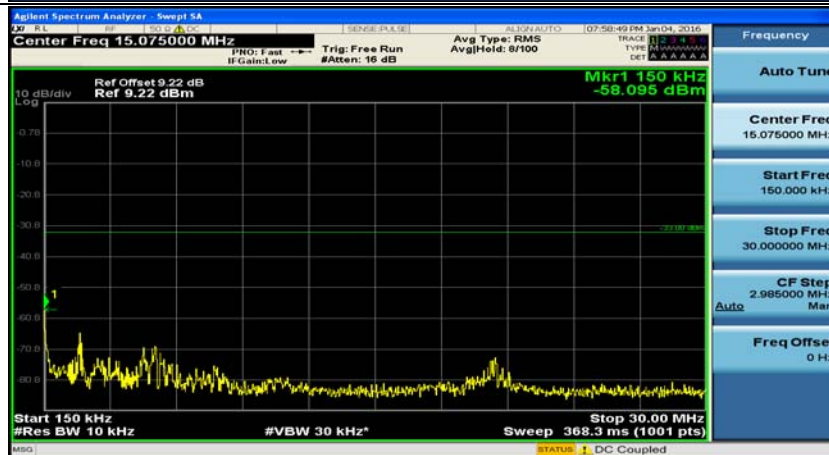

(Channel Bandwidth: 1.4 MHz)\_MCH\_16OAM\_3RB#3

(Channel Bandwidth: 1.4 MHz)\_MCH\_16QAM\_6RB#0

(Channel Bandwidth: 1.4 MHz)\_HCH\_16QAM\_1RB#0

(Channel Bandwidth: 1.4 MHz)\_HCH\_16QAM\_1RB#3

(Channel Bandwidth: 1.4 MHz)\_HCH\_16QAM\_1RB#5