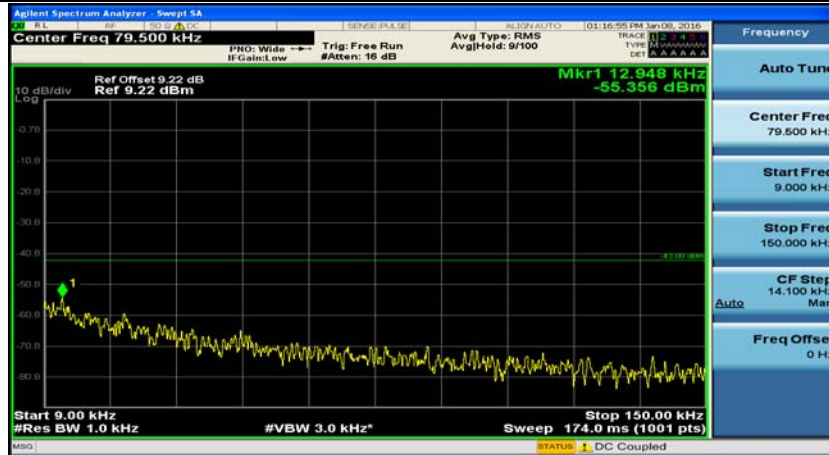

(Channel Bandwidth: 1.4 MHz)\_MCH\_16QAM\_1RB#0

(Channel Bandwidth: 1.4 MHz)\_MCH\_16QAM\_1RB#3

(Channel Bandwidth: 1.4 MHz)\_MCH\_16QAM\_1RB#5

(Channel Bandwidth: 1.4 MHz)\_MCH\_16QAM\_3RB#0

(Channel Bandwidth: 1.4 MHz)\_MCH\_16QAM\_3RB#2