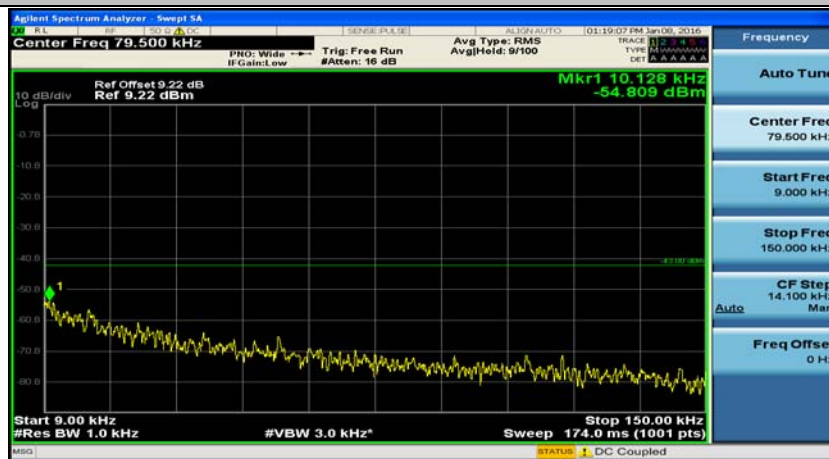

(Channel Bandwidth: 1.4 MHz)\_HCH\_QPSK\_3RB#0

(Channel Bandwidth: 1.4 MHz)\_HCH\_QPSK\_3RB#2

(Channel Bandwidth: 1.4 MHz)\_HCH\_QPSK\_3RB#3

(Channel Bandwidth: 1.4 MHz)\_LCH\_16QAM\_1RB#0

(Channel Bandwidth: 1.4 MHz)\_LCH\_16QAM\_1RB#3

(Channel Bandwidth: 1.4 MHz)\_LCH\_16QAM\_1RB#5

(Channel Bandwidth: 1.4 MHz)\_LCH\_16QAM\_3RB#0

(Channel Bandwidth: 1.4 MHz)\_LCH\_16QAM\_3RB#2

(Channel Bandwidth: 1.4 MHz)\_LCH\_16QAM\_3RB#3

(Channel Bandwidth: 1.4 MHz)\_LCH\_16QAM\_6RB#0