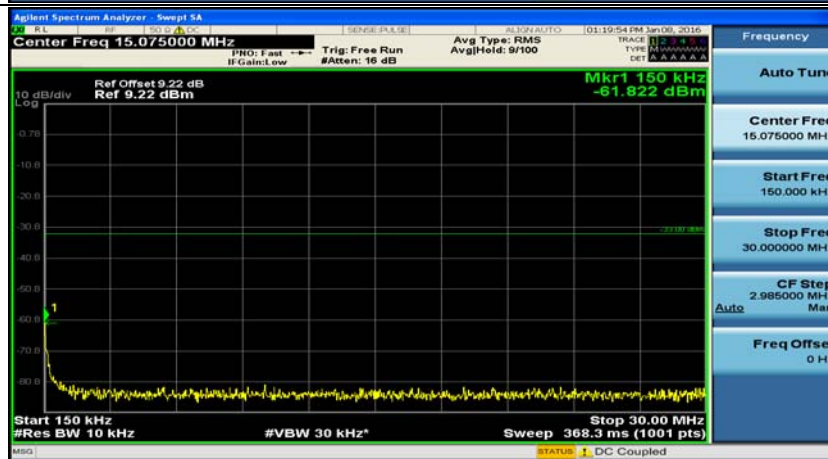

(Channel Bandwidth: 1.4 MHz)_HCH_16QAM_3RB#2