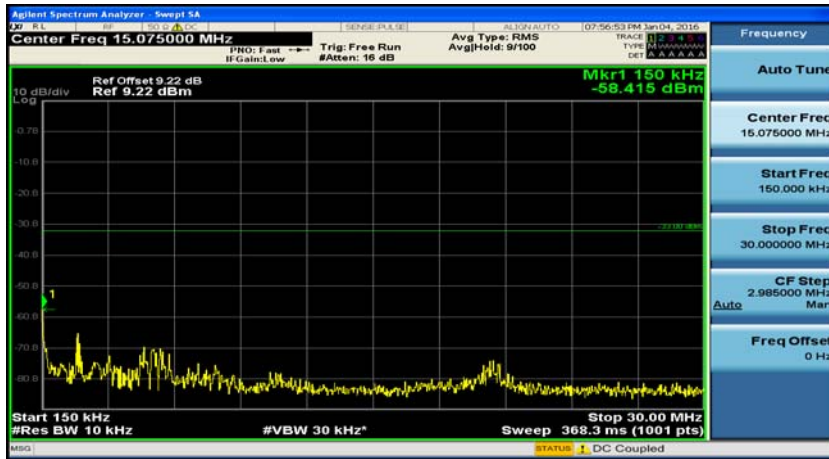

(Channel Bandwidth: 1.4 MHz)\_LCH\_16QAM\_1RB#5

(Channel Bandwidth: 1.4 MHz)\_LCH\_16QAM\_3RB#0

(Channel Bandwidth: 1.4 MHz)\_LCH\_16QAM\_3RB#2

(Channel Bandwidth: 1.4 MHz)\_LCH\_16QAM\_3RB#3

(Channel Bandwidth: 1.4 MHz)\_LCH\_16QAM\_6RB#0

(Channel Bandwidth: 1.4 MHz)\_MCH\_16QAM\_1RB#0

(Channel Bandwidth: 1.4 MHz)\_MCH\_16QAM\_1RB#3

(Channel Bandwidth: 1.4 MHz)\_MCH\_16QAM\_1RB#5

(Channel Bandwidth: 1.4 MHz)\_MCH\_16QAM\_3RB#0

(Channel Bandwidth: 1.4 MHz)\_MCH\_16QAM\_3RB#2