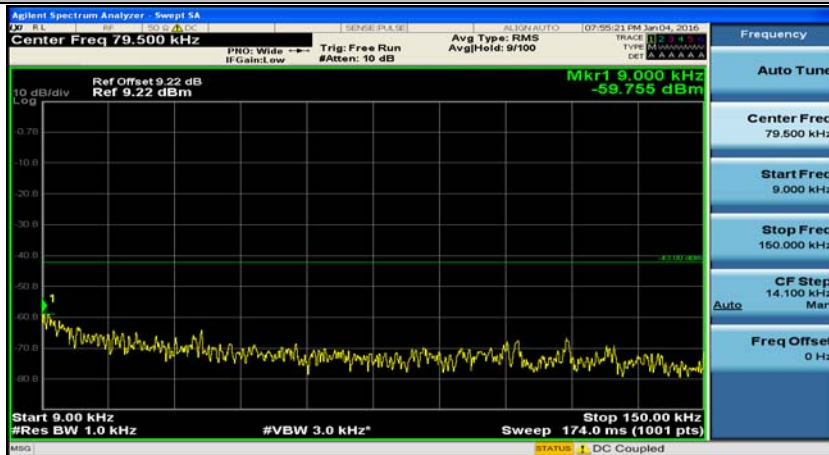

(Channel Bandwidth: 1.4 MHz)\_HCH\_QPSK\_3RB#0

(Channel Bandwidth: 1.4 MHz)\_HCH\_QPSK\_3RB#2

(Channel Bandwidth: 1.4 MHz)\_HCH\_QPSK\_3RB#3

(Channel Bandwidth: 1.4 MHz)\_LCH\_16QAM\_1RB#0

(Channel Bandwidth: 1.4 MHz)\_LCH\_16QAM\_1RB#3

(Channel Bandwidth: 1.4 MHz)\_LCH\_16QAM\_1RB#5

(Channel Bandwidth: 1.4 MHz)\_LCH\_16QAM\_3RB#0

(Channel Bandwidth: 1.4 MHz)\_LCH\_16QAM\_3RB#2

(Channel Bandwidth: 1.4 MHz)\_LCH\_16QAM\_3RB#3

(Channel Bandwidth: 1.4 MHz)\_LCH\_16QAM\_6RB#0