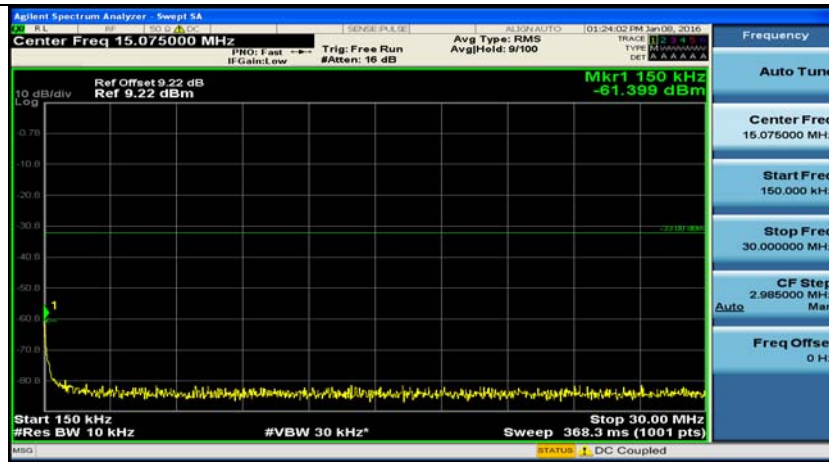

(Channel Bandwidth: 3 MHz)_MCH_QPSK_8RB#7