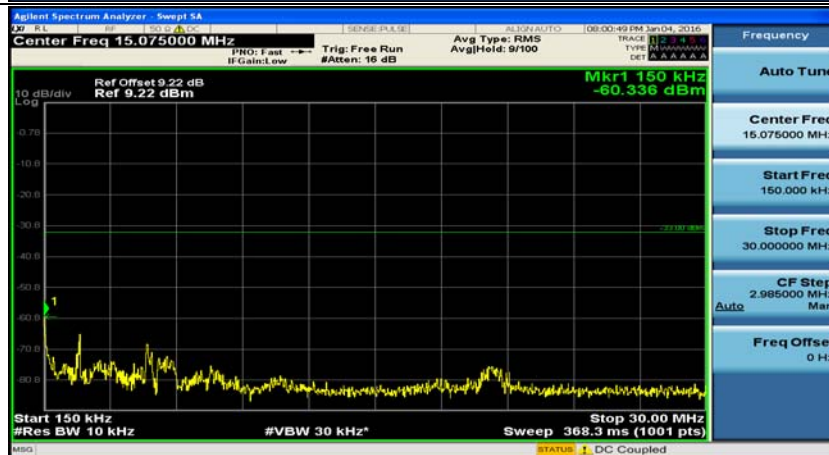

(Channel Bandwidth: 3 MHz)\_LCH\_QPSK\_8RB#0

(Channel Bandwidth: 3 MHz)\_LCH\_QPSK\_8RB#4

(Channel Bandwidth: 3 MHz)\_LCH\_QPSK\_8RB#7

(Channel Bandwidth: 3 MHz)\_LCH\_QPSK\_15RB#0

(Channel Bandwidth: 3 MHz)\_MCH\_QPSK\_1RB#0