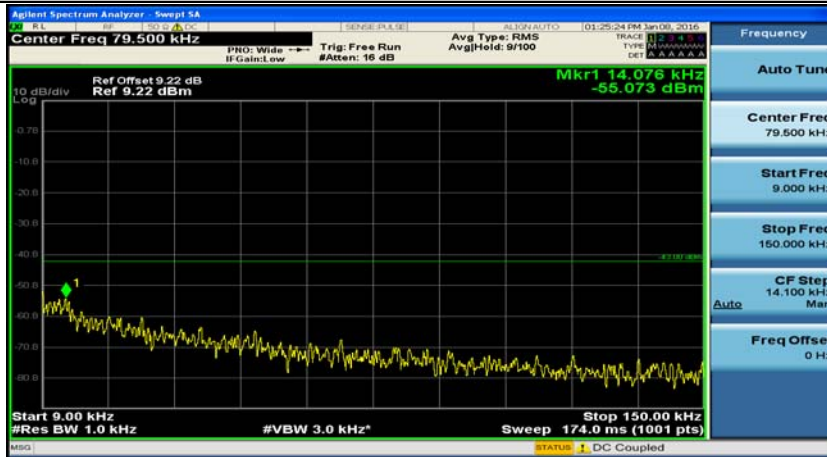

(Channel Bandwidth: 3 MHz)\_HCH\_QPSK\_1RB#0