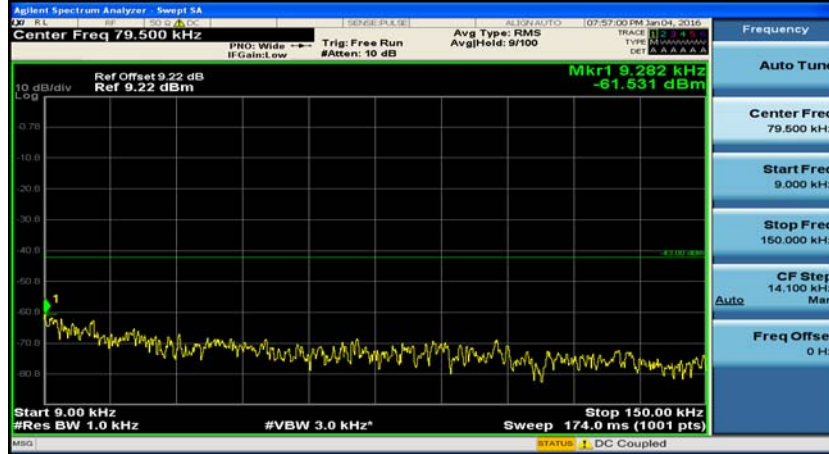

(Channel Bandwidth: 1.4 MHz)\_LCH\_16QAM\_1RB#5

(Channel Bandwidth: 1.4 MHz)\_LCH\_16QAM\_3RB#0

(Channel Bandwidth: 1.4 MHz)\_LCH\_16QAM\_3RB#2

(Channel Bandwidth: 1.4 MHz)\_LCH\_16QAM\_3RB#3

(Channel Bandwidth: 1.4 MHz)\_LCH\_16QAM\_6RB#0

(Channel Bandwidth: 1.4 MHz)\_MCH\_16QAM\_1RB#0

(Channel Bandwidth: 1.4 MHz)\_MCH\_16QAM\_1RB#3

(Channel Bandwidth: 1.4 MHz)\_MCH\_16QAM\_1RB#5

(Channel Bandwidth: 1.4 MHz)\_MCH\_16QAM\_3RB#0

(Channel Bandwidth: 1.4 MHz)\_MCH\_16QAM\_3RB#2