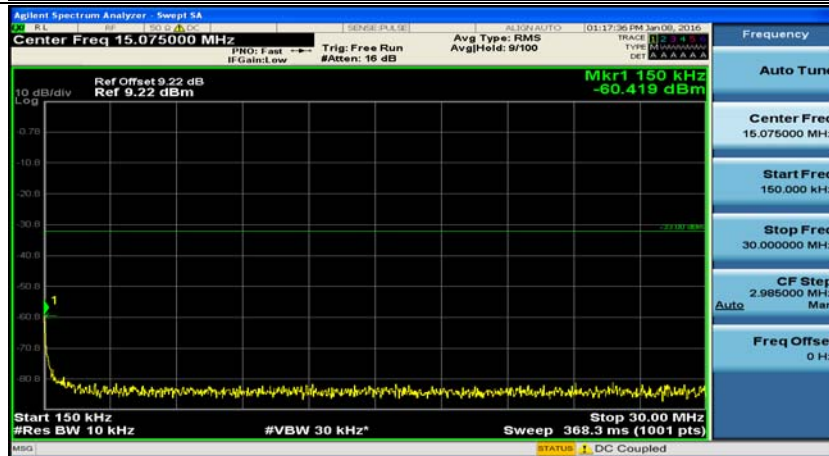

(Channel Bandwidth: 1.4 MHz)_MCH_16OAM_3RB#3