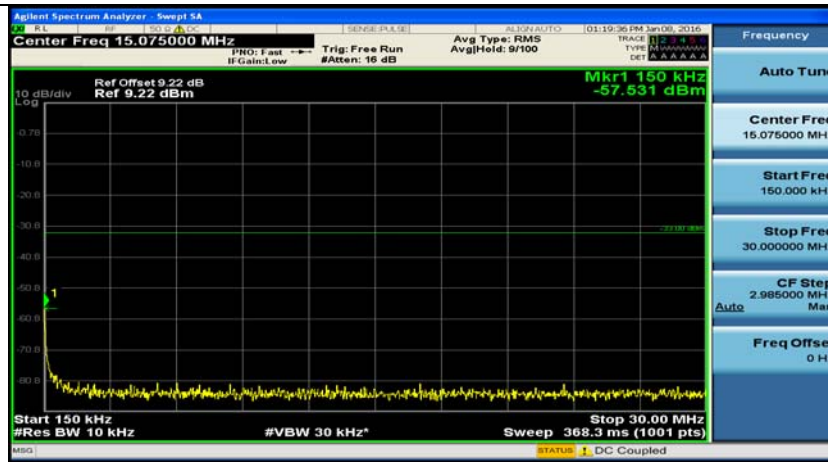

(Channel Bandwidth: 1.4 MHz)_HCH_16QAM_3RB#2