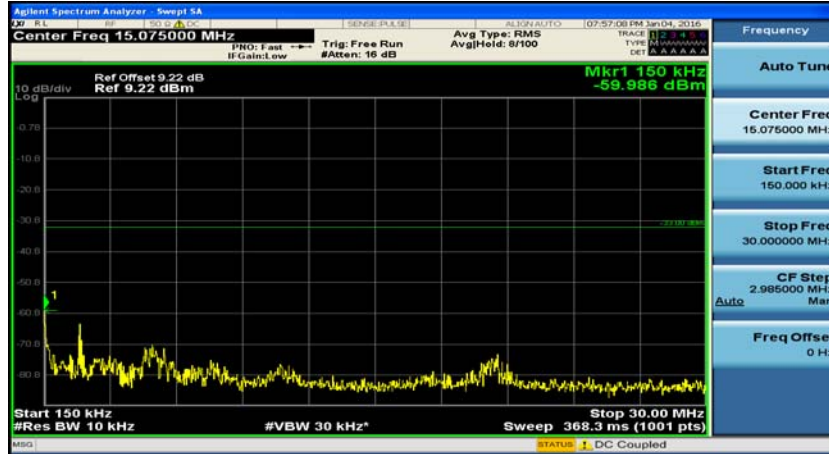

(Channel Bandwidth: 1.4 MHz)\_LCH\_16QAM\_1RB#5

(Channel Bandwidth: 1.4 MHz)\_LCH\_16QAM\_3RB#0

(Channel Bandwidth: 1.4 MHz)\_LCH\_16QAM\_3RB#2

(Channel Bandwidth: 1.4 MHz)\_LCH\_16QAM\_3RB#3

(Channel Bandwidth: 1.4 MHz)\_LCH\_16QAM\_6RB#0

(Channel Bandwidth: 1.4 MHz)\_MCH\_16QAM\_1RB#0

(Channel Bandwidth: 1.4 MHz)\_MCH\_16QAM\_1RB#3

(Channel Bandwidth: 1.4 MHz)\_MCH\_16QAM\_1RB#5

(Channel Bandwidth: 1.4 MHz)\_MCH\_16QAM\_3RB#0

(Channel Bandwidth: 1.4 MHz)\_MCH\_16QAM\_3RB#2