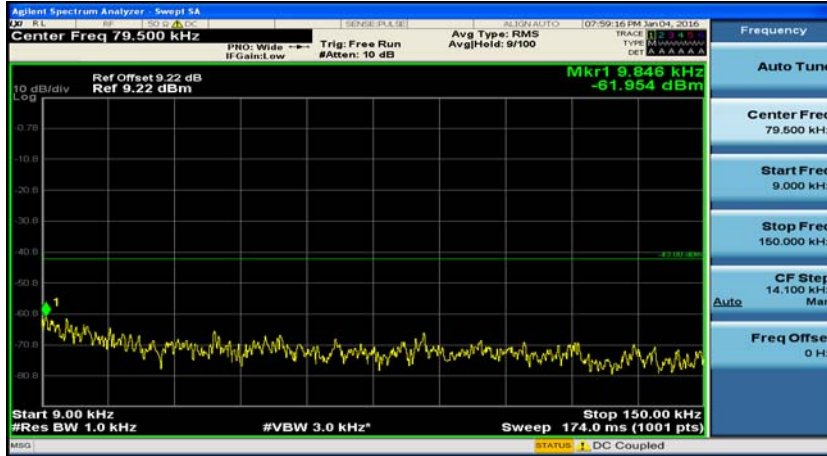

(Channel Bandwidth: 1.4 MHz)\_HCH\_16QAM\_3RB#0

(Channel Bandwidth: 1.4 MHz)\_HCH\_16QAM\_3RB#2

(Channel Bandwidth: 1.4 MHz)\_HCH\_16OAM\_3RB#3

(Channel Bandwidth: 3 MHz)\_LCH\_QPSK\_1RB#0

(Channel Bandwidth: 3 MHz)\_LCH\_QPSK\_1RB#7