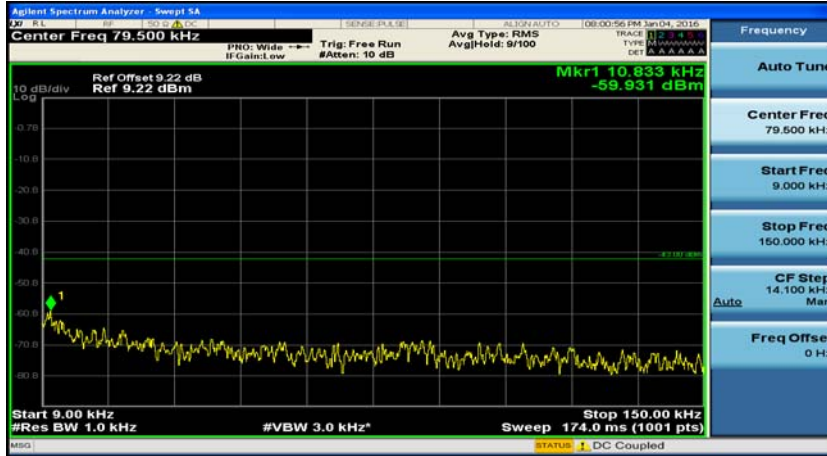

(Channel Bandwidth: 3 MHz)_MCH_QPSK_1RB#7