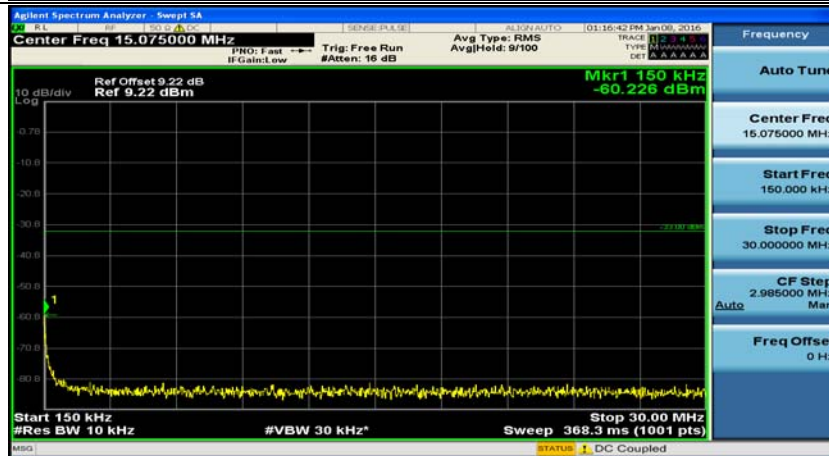

(Channel Bandwidth: 1.4 MHz)\_MCH\_QPSK\_3RB#3

(Channel Bandwidth: 1.4 MHz)\_MCH\_QPSK\_6RB#0

(Channel Bandwidth: 1.4 MHz)\_HCH\_QPSK\_1RB#0

(Channel Bandwidth: 1.4 MHz)\_HCH\_QPSK\_1RB#3

(Channel Bandwidth: 1.4 MHz)\_HCH\_QPSK\_1RB#5

(Channel Bandwidth: 1.4 MHz)\_HCH\_QPSK\_3RB#0

(Channel Bandwidth: 1.4 MHz)\_HCH\_QPSK\_3RB#2

(Channel Bandwidth: 1.4 MHz)\_HCH\_QPSK\_3RB#3

(Channel Bandwidth: 1.4 MHz)\_LCH\_16QAM\_1RB#0

(Channel Bandwidth: 1.4 MHz)\_LCH\_16QAM\_1RB#3