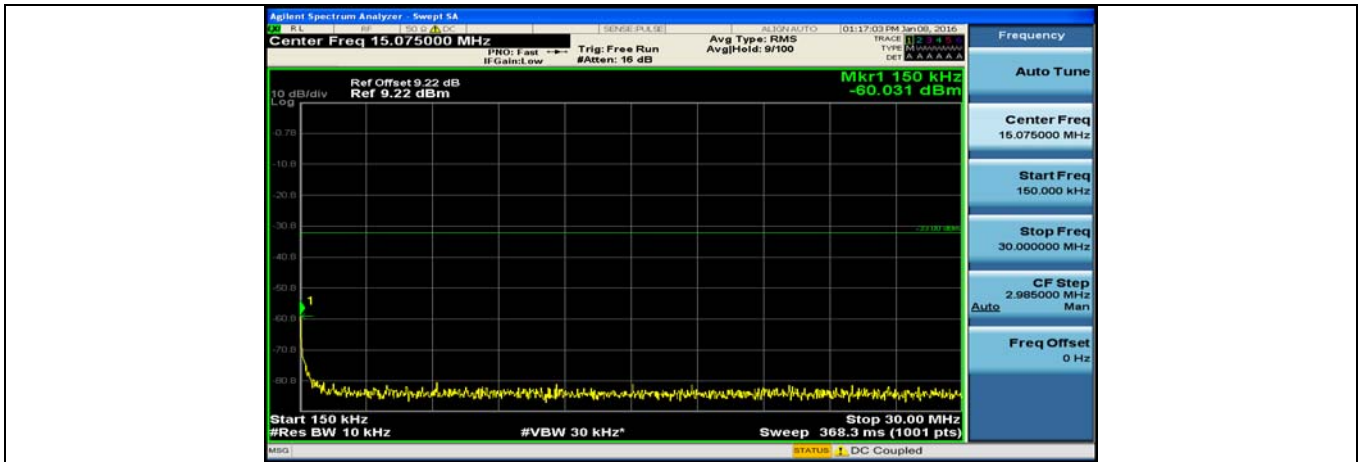

(Channel Bandwidth: 1.4 MHz)\_MCH\_16QAM\_1RB#0

(Channel Bandwidth: 1.4 MHz)\_MCH\_16QAM\_1RB#3

(Channel Bandwidth: 1.4 MHz)\_MCH\_16QAM\_1RB#5

(Channel Bandwidth: 1.4 MHz)\_MCH\_16QAM\_3RB#0

(Channel Bandwidth: 1.4 MHz)\_MCH\_16QAM\_3RB#2