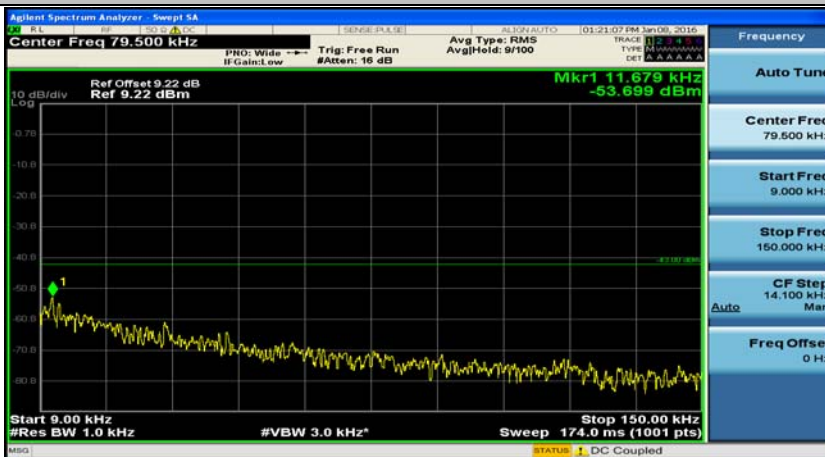

(Channel Bandwidth: 3 MHz)_LCH_QPSK_8RB#0