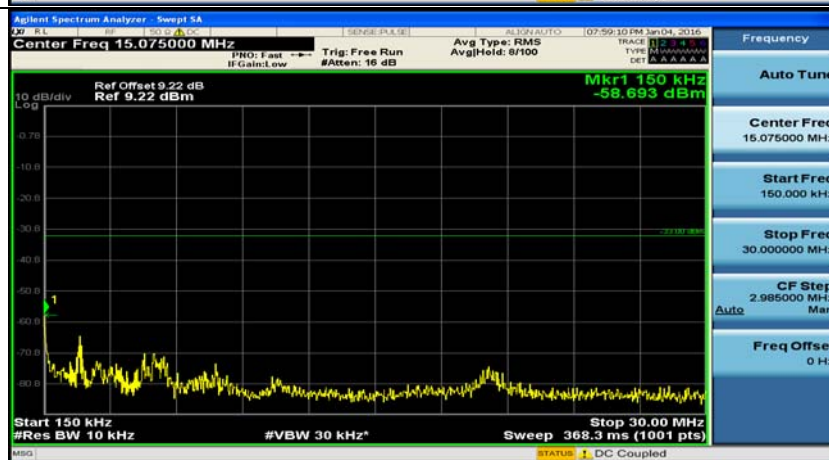

(Channel Bandwidth: 1.4 MHz)\_HCH\_16QAM\_3RB#0

(Channel Bandwidth: 1.4 MHz)\_HCH\_16QAM\_3RB#2

(Channel Bandwidth: 1.4 MHz)\_HCH\_16OAM\_3RB#3

(Channel Bandwidth: 3 MHz)\_LCH\_QPSK\_1RB#0

(Channel Bandwidth: 3 MHz)\_LCH\_QPSK\_1RB#7