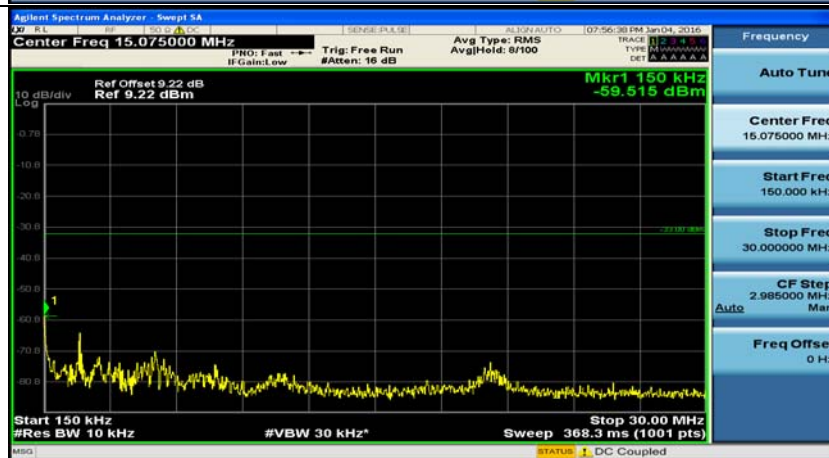

(Channel Bandwidth: 1.4 MHz)\_LCH\_16QAM\_1RB#5

(Channel Bandwidth: 1.4 MHz)\_LCH\_16QAM\_3RB#0

(Channel Bandwidth: 1.4 MHz)\_LCH\_16QAM\_3RB#2

(Channel Bandwidth: 1.4 MHz)\_LCH\_16QAM\_3RB#3

(Channel Bandwidth: 1.4 MHz)\_LCH\_16QAM\_6RB#0

(Channel Bandwidth: 1.4 MHz)\_MCH\_16QAM\_1RB#0

(Channel Bandwidth: 1.4 MHz)\_MCH\_16QAM\_1RB#3

(Channel Bandwidth: 1.4 MHz)\_MCH\_16QAM\_1RB#5

(Channel Bandwidth: 1.4 MHz)\_MCH\_16QAM\_3RB#0

(Channel Bandwidth: 1.4 MHz)\_MCH\_16QAM\_3RB#2