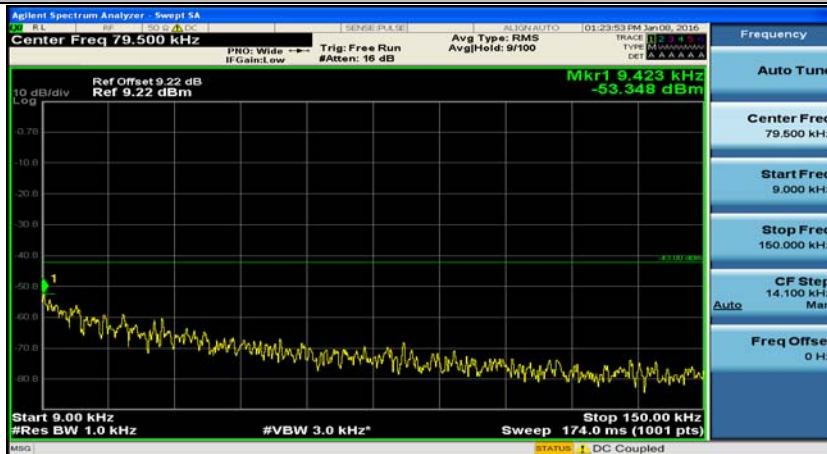

(Channel Bandwidth: 3 MHz)_MCH_QPSK_8RB#4