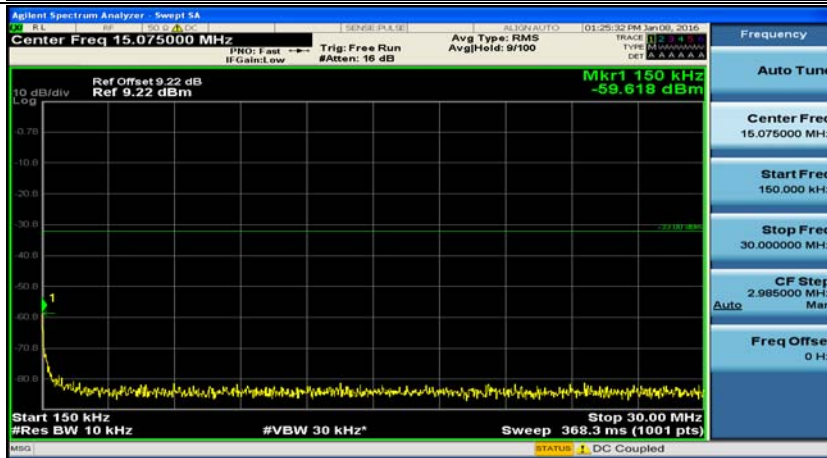

(Channel Bandwidth: 3 MHz)\_HCH\_QPSK\_1RB#0