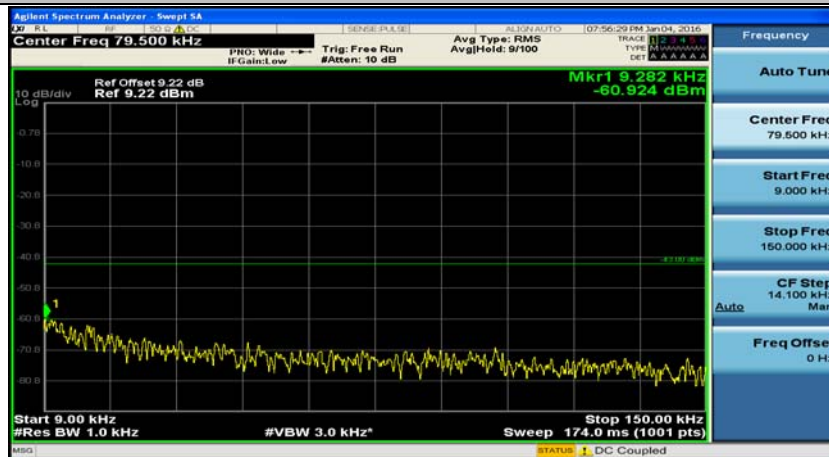

(Channel Bandwidth: 1.4 MHz)_MCH_16QAM_1RB#0