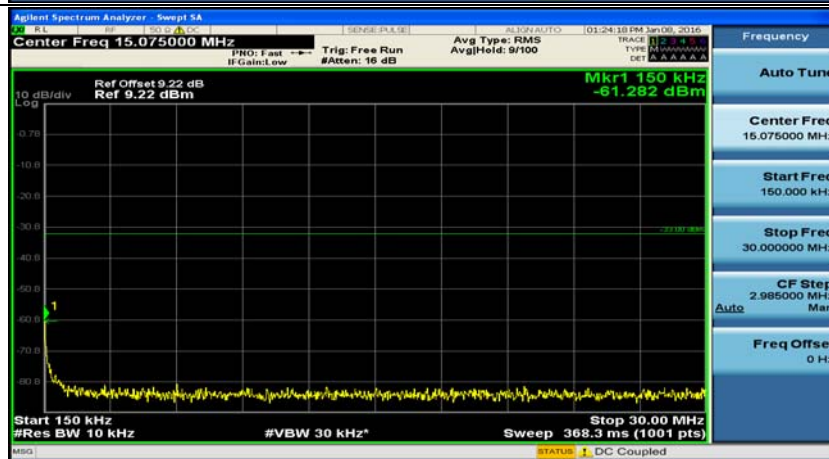

(Channel Bandwidth: 3 MHz)_MCH_QPSK_8RB#7