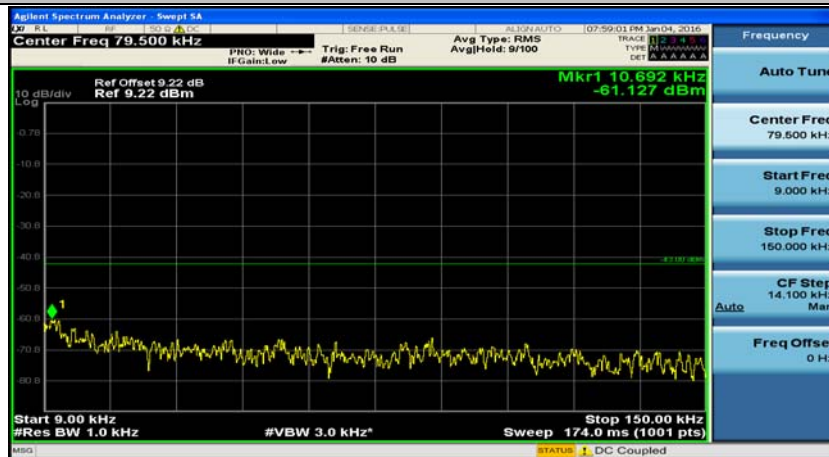

(Channel Bandwidth: 1.4 MHz)\_HCH\_16QAM\_3RB#0

(Channel Bandwidth: 1.4 MHz)\_HCH\_16QAM\_3RB#2

(Channel Bandwidth: 1.4 MHz)\_HCH\_16OAM\_3RB#3

(Channel Bandwidth: 3 MHz)\_LCH\_QPSK\_1RB#0

(Channel Bandwidth: 3 MHz)\_LCH\_QPSK\_1RB#7