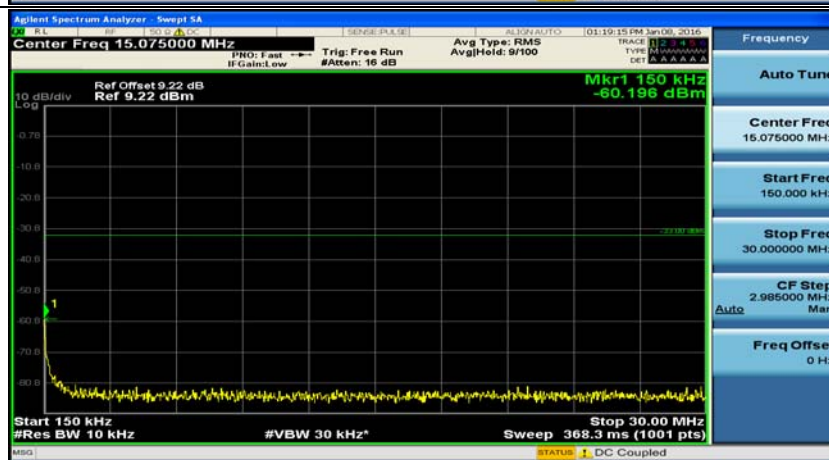

(Channel Bandwidth: 1.4 MHz)\_HCH\_QPSK\_3RB#0

(Channel Bandwidth: 1.4 MHz)\_HCH\_QPSK\_3RB#2

(Channel Bandwidth: 1.4 MHz)\_HCH\_QPSK\_3RB#3

(Channel Bandwidth: 1.4 MHz)\_LCH\_16QAM\_1RB#0

(Channel Bandwidth: 1.4 MHz)\_LCH\_16QAM\_1RB#3

(Channel Bandwidth: 1.4 MHz)\_LCH\_16QAM\_1RB#5

(Channel Bandwidth: 1.4 MHz)\_LCH\_16QAM\_3RB#0

(Channel Bandwidth: 1.4 MHz)\_LCH\_16QAM\_3RB#2

(Channel Bandwidth: 1.4 MHz)\_LCH\_16QAM\_3RB#3

(Channel Bandwidth: 1.4 MHz)\_LCH\_16QAM\_6RB#0