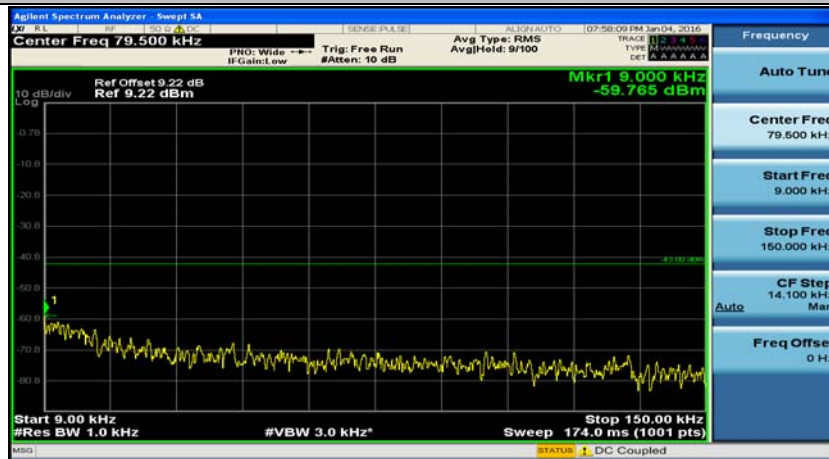

(Channel Bandwidth: 1.4 MHz)_HCH_16QAM_1RB#0