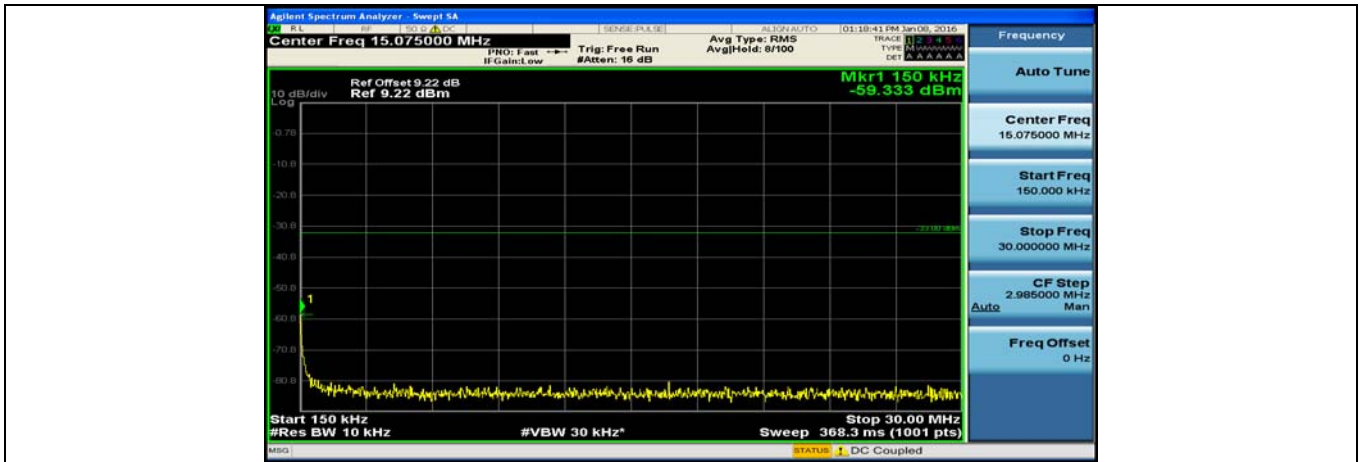

(Channel Bandwidth: 1.4 MHz)\_MCH\_QPSK\_3RB#3

(Channel Bandwidth: 1.4 MHz)\_MCH\_QPSK\_6RB#0

(Channel Bandwidth: 1.4 MHz)\_HCH\_QPSK\_1RB#0

(Channel Bandwidth: 1.4 MHz)\_HCH\_QPSK\_1RB#3

(Channel Bandwidth: 1.4 MHz)\_HCH\_QPSK\_1RB#5

(Channel Bandwidth: 1.4 MHz)\_HCH\_QPSK\_3RB#0

(Channel Bandwidth: 1.4 MHz)\_HCH\_QPSK\_3RB#2

(Channel Bandwidth: 1.4 MHz)\_HCH\_QPSK\_3RB#3

(Channel Bandwidth: 1.4 MHz)\_LCH\_16QAM\_1RB#0

(Channel Bandwidth: 1.4 MHz)\_LCH\_16QAM\_1RB#3