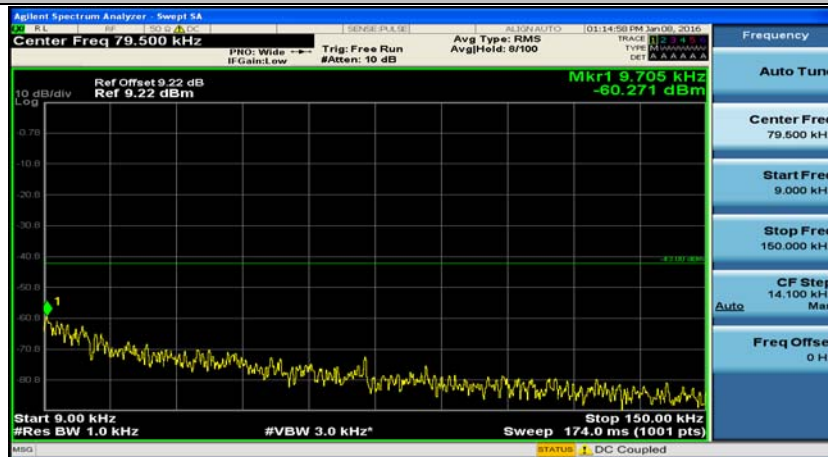

(Channel Bandwidth: 1.4 MHz)\_LCH\_16QAM\_1RB#5

(Channel Bandwidth: 1.4 MHz)\_LCH\_16QAM\_3RB#0

(Channel Bandwidth: 1.4 MHz)\_LCH\_16QAM\_3RB#2

(Channel Bandwidth: 1.4 MHz)\_LCH\_16QAM\_3RB#3

(Channel Bandwidth: 1.4 MHz)\_LCH\_16QAM\_6RB#0

(Channel Bandwidth: 1.4 MHz)\_MCH\_16QAM\_1RB#0

(Channel Bandwidth: 1.4 MHz)\_MCH\_16QAM\_1RB#3

(Channel Bandwidth: 1.4 MHz)\_MCH\_16QAM\_1RB#5

(Channel Bandwidth: 1.4 MHz)\_MCH\_16QAM\_3RB#0

(Channel Bandwidth: 1.4 MHz)\_MCH\_16QAM\_3RB#2