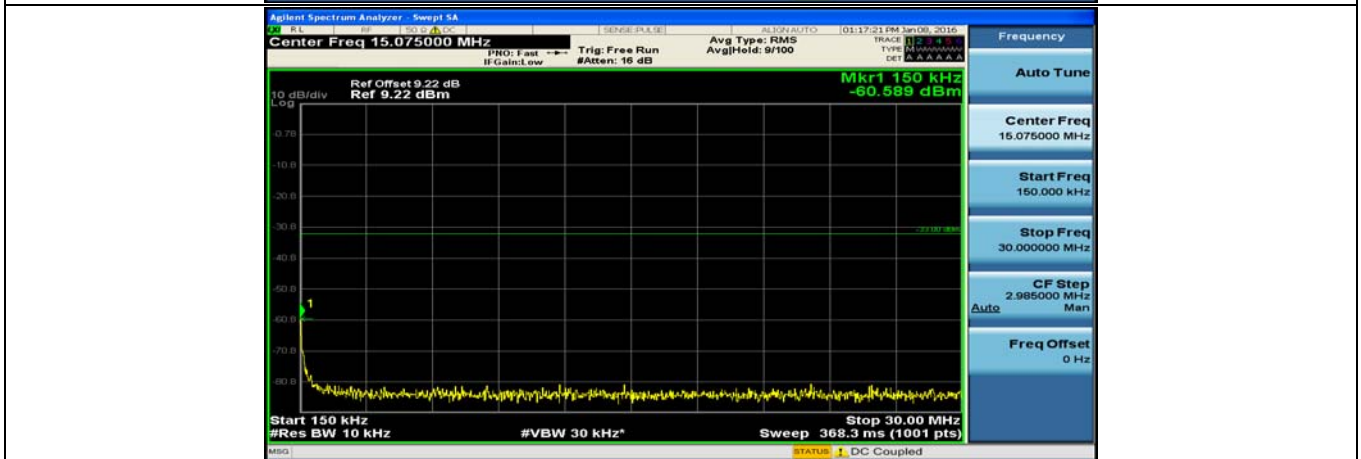

(Channel Bandwidth: 1.4 MHz)\_MCH\_16QAM\_1RB#0

(Channel Bandwidth: 1.4 MHz)\_MCH\_16QAM\_1RB#3

(Channel Bandwidth: 1.4 MHz)\_MCH\_16QAM\_1RB#5

(Channel Bandwidth: 1.4 MHz)\_MCH\_16QAM\_3RB#0

(Channel Bandwidth: 1.4 MHz)\_MCH\_16QAM\_3RB#2