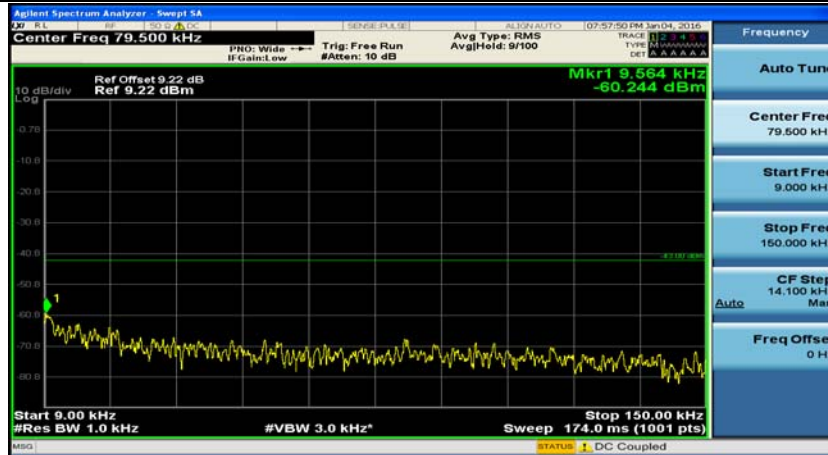

(Channel Bandwidth: 1.4 MHz)\_MCH\_QPSK\_3RB#3

(Channel Bandwidth: 1.4 MHz)\_MCH\_QPSK\_6RB#0

(Channel Bandwidth: 1.4 MHz)\_HCH\_QPSK\_1RB#0

(Channel Bandwidth: 1.4 MHz)\_HCH\_QPSK\_1RB#3

(Channel Bandwidth: 1.4 MHz)\_HCH\_QPSK\_1RB#5

(Channel Bandwidth: 1.4 MHz)\_HCH\_QPSK\_3RB#0

(Channel Bandwidth: 1.4 MHz)\_HCH\_QPSK\_3RB#2

(Channel Bandwidth: 1.4 MHz)\_HCH\_QPSK\_3RB#3

(Channel Bandwidth: 1.4 MHz)\_LCH\_16QAM\_1RB#0

(Channel Bandwidth: 1.4 MHz)\_LCH\_16QAM\_1RB#3