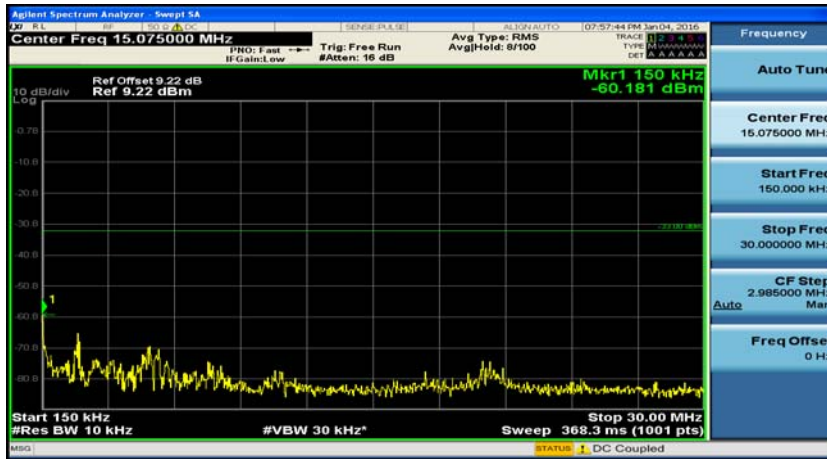

(Channel Bandwidth: 1.4 MHz)\_MCH\_QPSK\_3RB#3

(Channel Bandwidth: 1.4 MHz)\_MCH\_QPSK\_6RB#0

(Channel Bandwidth: 1.4 MHz)\_HCH\_QPSK\_1RB#0

(Channel Bandwidth: 1.4 MHz)\_HCH\_QPSK\_1RB#3

(Channel Bandwidth: 1.4 MHz)\_HCH\_QPSK\_1RB#5

(Channel Bandwidth: 1.4 MHz)\_HCH\_QPSK\_3RB#0

(Channel Bandwidth: 1.4 MHz)\_HCH\_QPSK\_3RB#2

(Channel Bandwidth: 1.4 MHz)\_HCH\_QPSK\_3RB#3

(Channel Bandwidth: 1.4 MHz)\_LCH\_16QAM\_1RB#0

(Channel Bandwidth: 1.4 MHz)\_LCH\_16QAM\_1RB#3