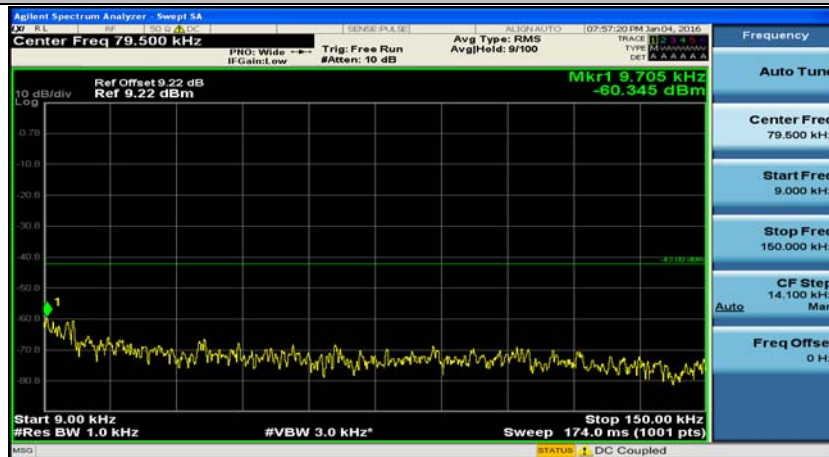

(Channel Bandwidth: 1.4 MHz)\_MCH\_QPSK\_3RB#3

(Channel Bandwidth: 1.4 MHz)\_MCH\_QPSK\_6RB#0

(Channel Bandwidth: 1.4 MHz)\_HCH\_QPSK\_1RB#0

(Channel Bandwidth: 1.4 MHz)\_HCH\_QPSK\_1RB#3

(Channel Bandwidth: 1.4 MHz)\_HCH\_QPSK\_1RB#5

(Channel Bandwidth: 1.4 MHz)\_HCH\_QPSK\_3RB#0

(Channel Bandwidth: 1.4 MHz)\_HCH\_QPSK\_3RB#2

(Channel Bandwidth: 1.4 MHz)\_HCH\_QPSK\_3RB#3

(Channel Bandwidth: 1.4 MHz)\_LCH\_16QAM\_1RB#0

(Channel Bandwidth: 1.4 MHz)\_LCH\_16QAM\_1RB#3