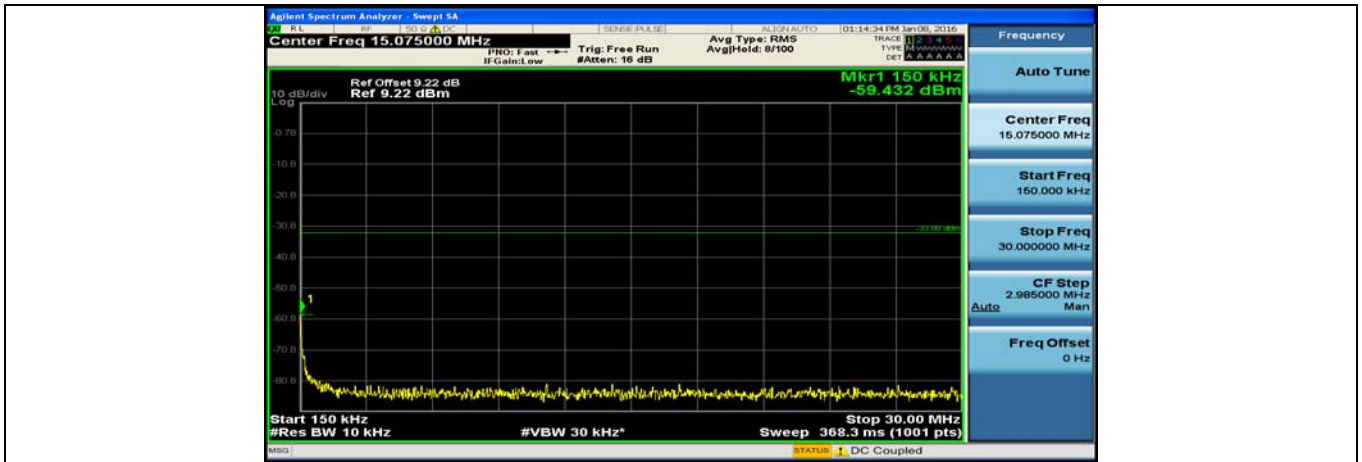

(Channel Bandwidth: 1.4 MHz)\_HCH\_QPSK\_3RB#0

(Channel Bandwidth: 1.4 MHz)\_HCH\_QPSK\_3RB#2

(Channel Bandwidth: 1.4 MHz)\_HCH\_QPSK\_3RB#3

(Channel Bandwidth: 1.4 MHz)\_LCH\_16QAM\_1RB#0

(Channel Bandwidth: 1.4 MHz)\_LCH\_16QAM\_1RB#3

(Channel Bandwidth: 1.4 MHz)\_LCH\_16QAM\_1RB#5

(Channel Bandwidth: 1.4 MHz)\_LCH\_16QAM\_3RB#0

(Channel Bandwidth: 1.4 MHz)\_LCH\_16QAM\_3RB#2

(Channel Bandwidth: 1.4 MHz)\_LCH\_16QAM\_3RB#3

(Channel Bandwidth: 1.4 MHz)\_LCH\_16QAM\_6RB#0