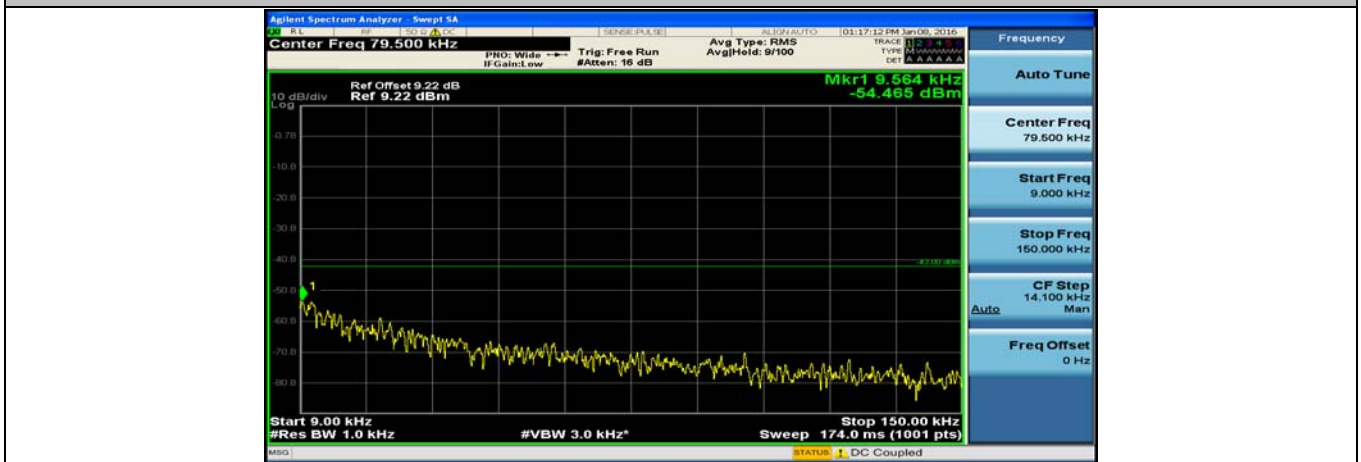

(Channel Bandwidth: 1.4 MHz)\_MCH\_16QAM\_1RB#0

(Channel Bandwidth: 1.4 MHz)\_MCH\_16QAM\_1RB#3

(Channel Bandwidth: 1.4 MHz)\_MCH\_16QAM\_1RB#5

(Channel Bandwidth: 1.4 MHz)\_MCH\_16QAM\_3RB#0

(Channel Bandwidth: 1.4 MHz)\_MCH\_16QAM\_3RB#2