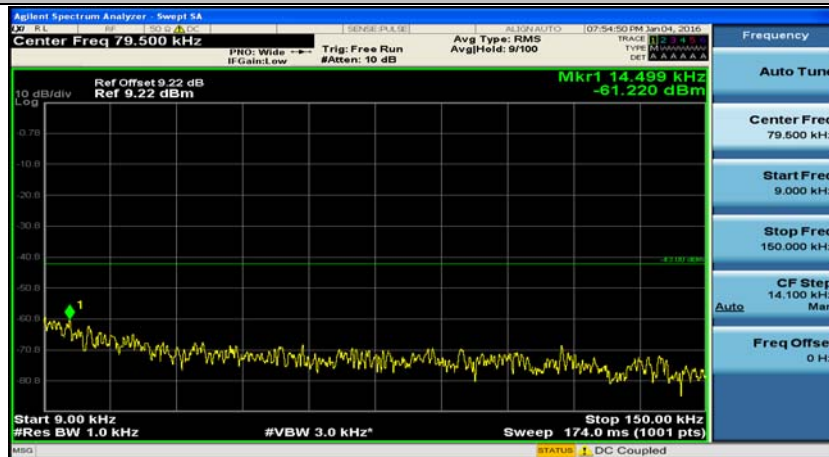

(Channel Bandwidth: 1.4 MHz)\_HCH\_QPSK\_3RB#0

(Channel Bandwidth: 1.4 MHz)\_HCH\_QPSK\_3RB#2

(Channel Bandwidth: 1.4 MHz)\_HCH\_QPSK\_3RB#3

(Channel Bandwidth: 1.4 MHz)\_LCH\_16QAM\_1RB#0

(Channel Bandwidth: 1.4 MHz)\_LCH\_16QAM\_1RB#3

(Channel Bandwidth: 1.4 MHz)\_LCH\_16QAM\_1RB#5

(Channel Bandwidth: 1.4 MHz)\_LCH\_16QAM\_3RB#0

(Channel Bandwidth: 1.4 MHz)\_LCH\_16QAM\_3RB#2

(Channel Bandwidth: 1.4 MHz)\_LCH\_16QAM\_3RB#3

(Channel Bandwidth: 1.4 MHz)\_LCH\_16QAM\_6RB#0