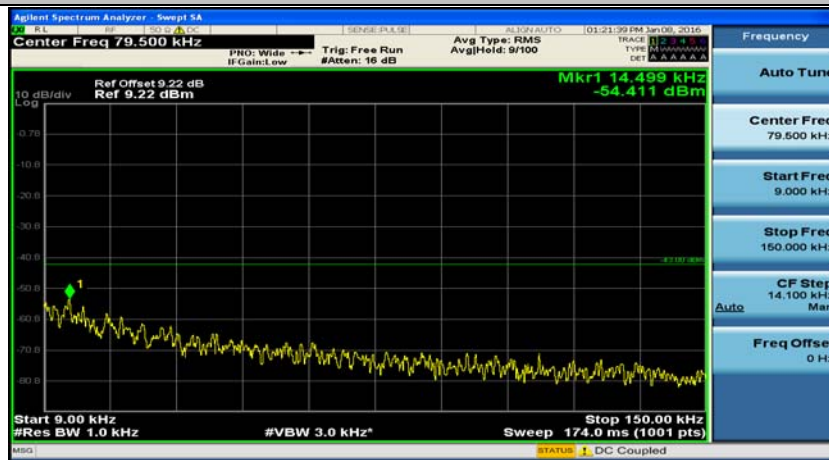

(Channel Bandwidth: 3 MHz)\_LCH\_QPSK\_8RB#0

(Channel Bandwidth: 3 MHz)\_LCH\_QPSK\_8RB#4

(Channel Bandwidth: 3 MHz)\_LCH\_QPSK\_8RB#7

(Channel Bandwidth: 3 MHz)\_LCH\_QPSK\_15RB#0

(Channel Bandwidth: 3 MHz)\_MCH\_QPSK\_1RB#0