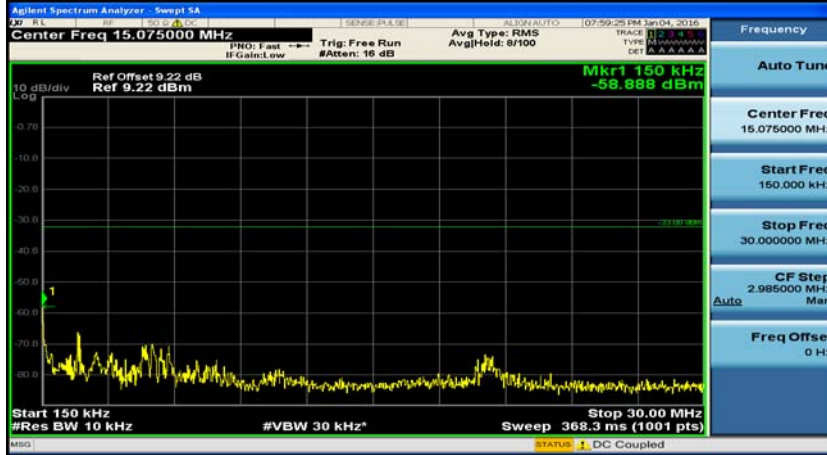

(Channel Bandwidth: 1.4 MHz)\_HCH\_16QAM\_3RB#0

(Channel Bandwidth: 1.4 MHz)\_HCH\_16QAM\_3RB#2

(Channel Bandwidth: 1.4 MHz)\_HCH\_16OAM\_3RB#3

(Channel Bandwidth: 3 MHz)\_LCH\_QPSK\_1RB#0

(Channel Bandwidth: 3 MHz)\_LCH\_QPSK\_1RB#7