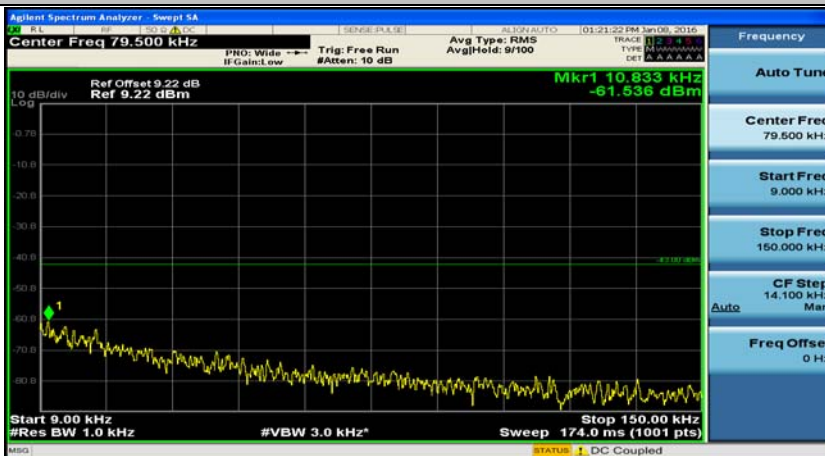

(Channel Bandwidth: 3 MHz)_LCH_QPSK_8RB#4