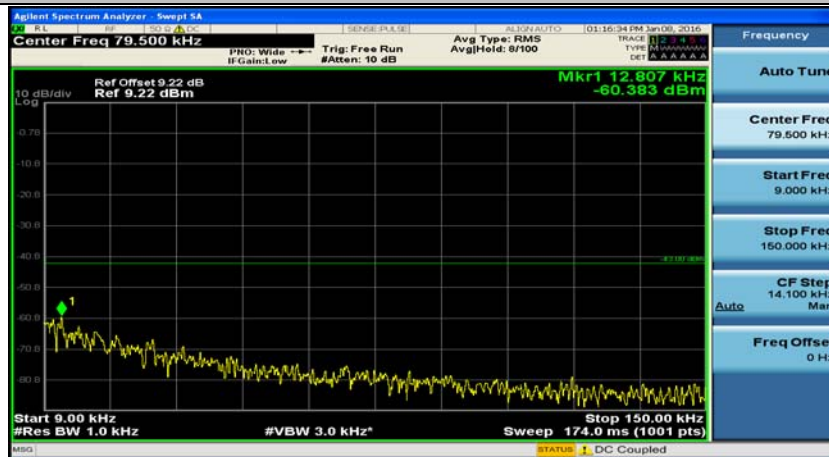

(Channel Bandwidth: 1.4 MHz)\_MCH\_QPSK\_3RB#3

(Channel Bandwidth: 1.4 MHz)\_MCH\_QPSK\_6RB#0

(Channel Bandwidth: 1.4 MHz)\_HCH\_QPSK\_1RB#0

(Channel Bandwidth: 1.4 MHz)\_HCH\_QPSK\_1RB#3

(Channel Bandwidth: 1.4 MHz)\_HCH\_QPSK\_1RB#5

(Channel Bandwidth: 1.4 MHz)\_HCH\_QPSK\_3RB#0

(Channel Bandwidth: 1.4 MHz)\_HCH\_QPSK\_3RB#2

(Channel Bandwidth: 1.4 MHz)\_HCH\_QPSK\_3RB#3

(Channel Bandwidth: 1.4 MHz)\_LCH\_16QAM\_1RB#0

(Channel Bandwidth: 1.4 MHz)\_LCH\_16QAM\_1RB#3