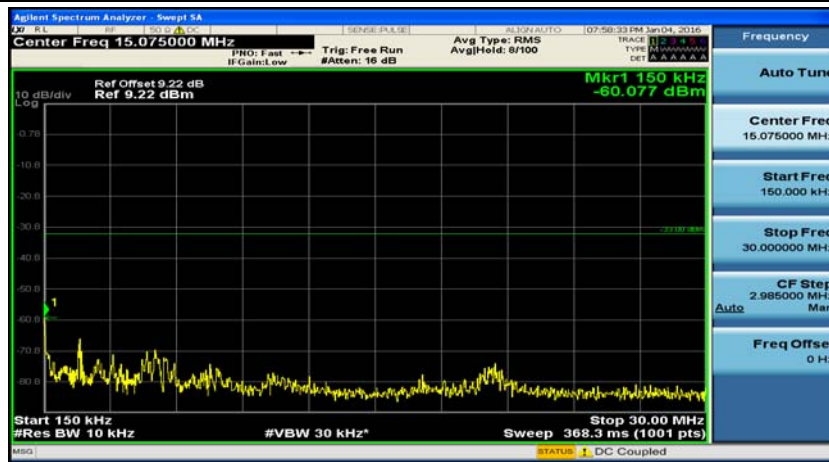

(Channel Bandwidth: 1.4 MHz)\_MCH\_16OAM\_3RB#3

(Channel Bandwidth: 1.4 MHz)\_MCH\_16QAM\_6RB#0

(Channel Bandwidth: 1.4 MHz)\_HCH\_16QAM\_1RB#0

(Channel Bandwidth: 1.4 MHz)\_HCH\_16QAM\_1RB#3

(Channel Bandwidth: 1.4 MHz)\_HCH\_16QAM\_1RB#5