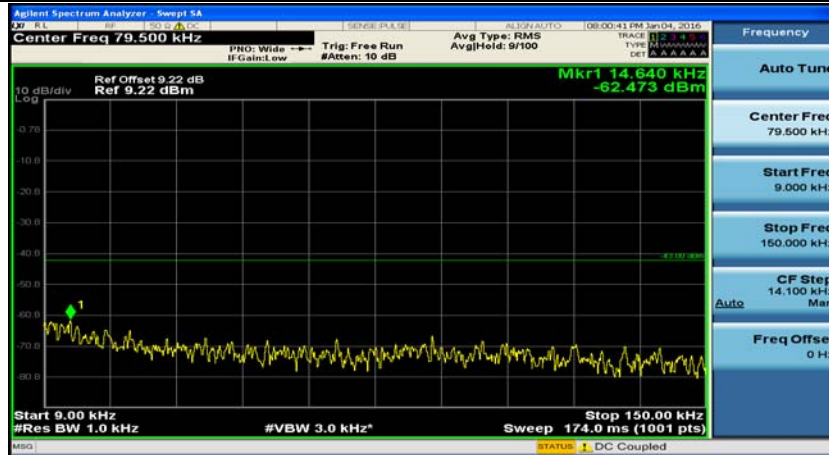

(Channel Bandwidth: 3 MHz)\_LCH\_QPSK\_8RB#0

(Channel Bandwidth: 3 MHz)\_LCH\_QPSK\_8RB#4

(Channel Bandwidth: 3 MHz)\_LCH\_QPSK\_8RB#7

(Channel Bandwidth: 3 MHz)\_LCH\_QPSK\_15RB#0

(Channel Bandwidth: 3 MHz)\_MCH\_QPSK\_1RB#0