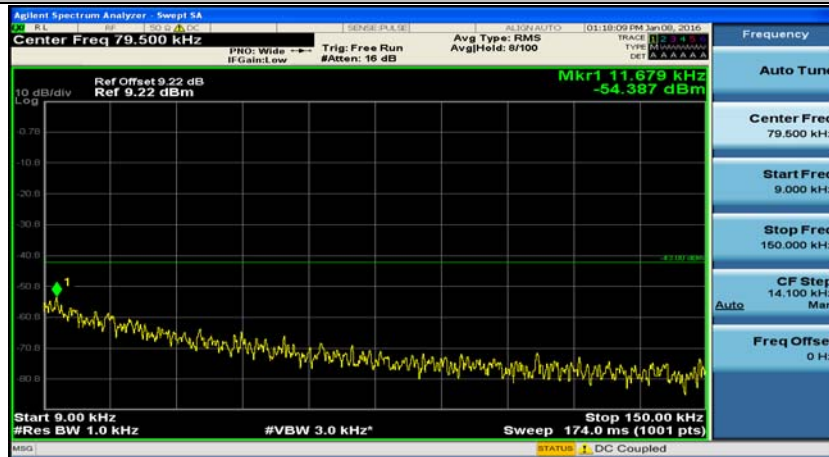

(Channel Bandwidth: 1.4 MHz)_MCH_16QAM_6RB#0