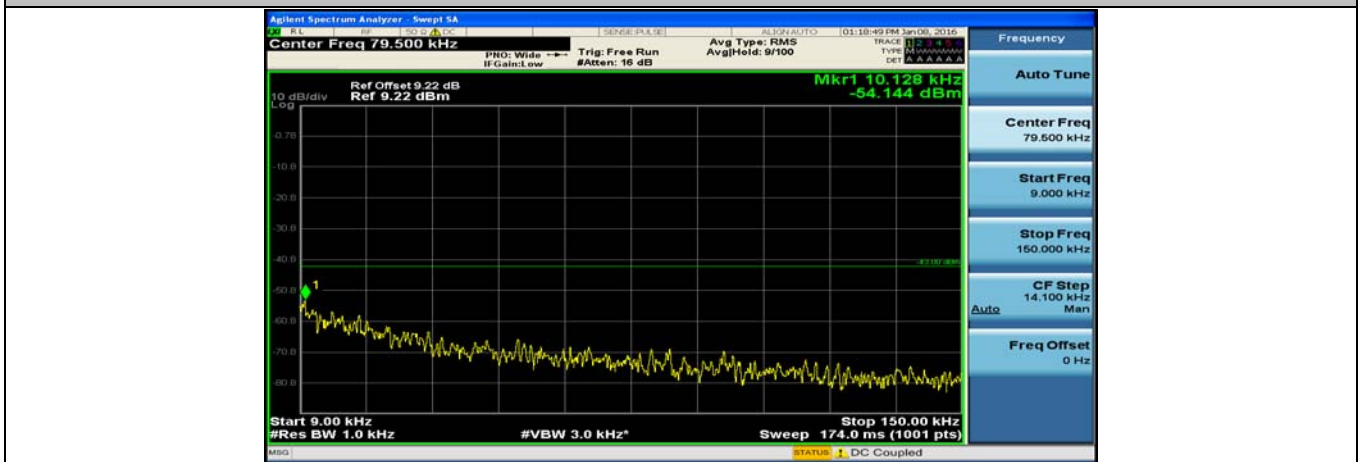

(Channel Bandwidth: 1.4 MHz)\_MCH\_QPSK\_3RB#3

(Channel Bandwidth: 1.4 MHz)\_MCH\_QPSK\_6RB#0

(Channel Bandwidth: 1.4 MHz)\_HCH\_QPSK\_1RB#0

(Channel Bandwidth: 1.4 MHz)\_HCH\_QPSK\_1RB#3

(Channel Bandwidth: 1.4 MHz)\_HCH\_QPSK\_1RB#5

(Channel Bandwidth: 1.4 MHz)\_HCH\_QPSK\_3RB#0

(Channel Bandwidth: 1.4 MHz)\_HCH\_QPSK\_3RB#2

(Channel Bandwidth: 1.4 MHz)\_HCH\_QPSK\_3RB#3

(Channel Bandwidth: 1.4 MHz)\_LCH\_16QAM\_1RB#0

(Channel Bandwidth: 1.4 MHz)\_LCH\_16QAM\_1RB#3