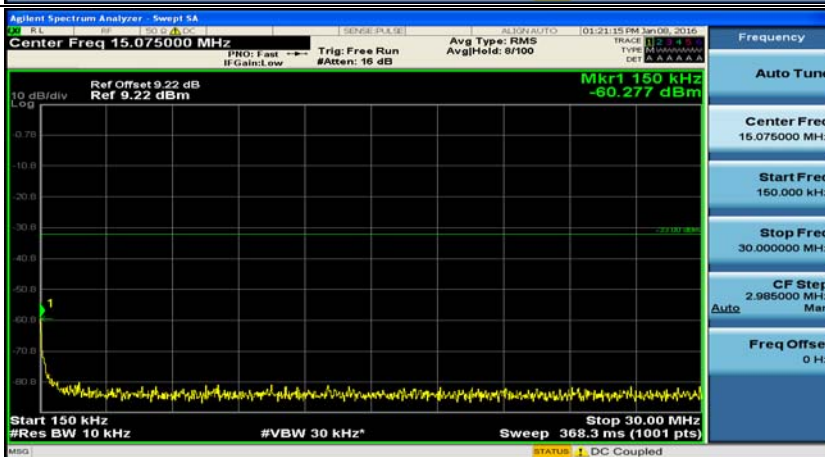

(Channel Bandwidth: 3 MHz)_LCH_QPSK_8RB#0