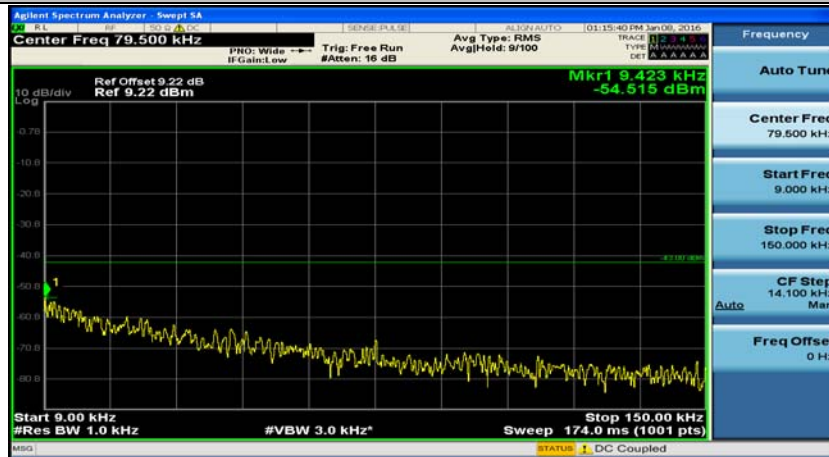

(Channel Bandwidth: 1.4 MHz)\_LCH\_16QAM\_1RB#5

(Channel Bandwidth: 1.4 MHz)\_LCH\_16QAM\_3RB#0

(Channel Bandwidth: 1.4 MHz)\_LCH\_16QAM\_3RB#2

(Channel Bandwidth: 1.4 MHz)\_LCH\_16QAM\_3RB#3

(Channel Bandwidth: 1.4 MHz)\_LCH\_16QAM\_6RB#0