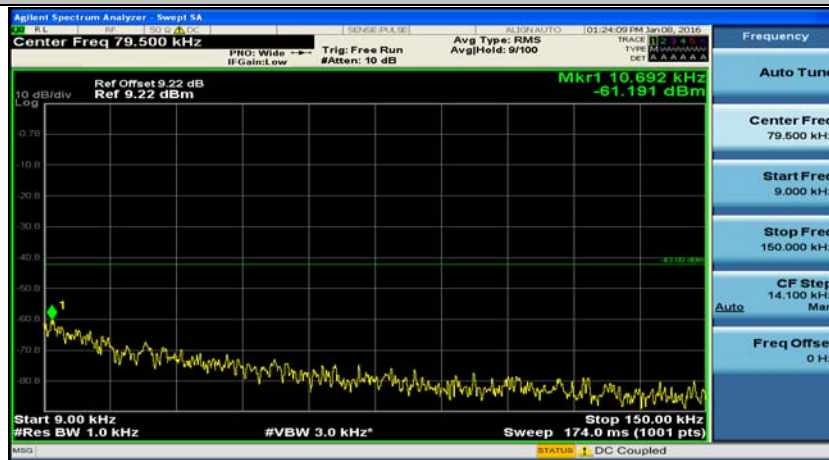

(Channel Bandwidth: 3 MHz)_MCH_QPSK_8RB#7