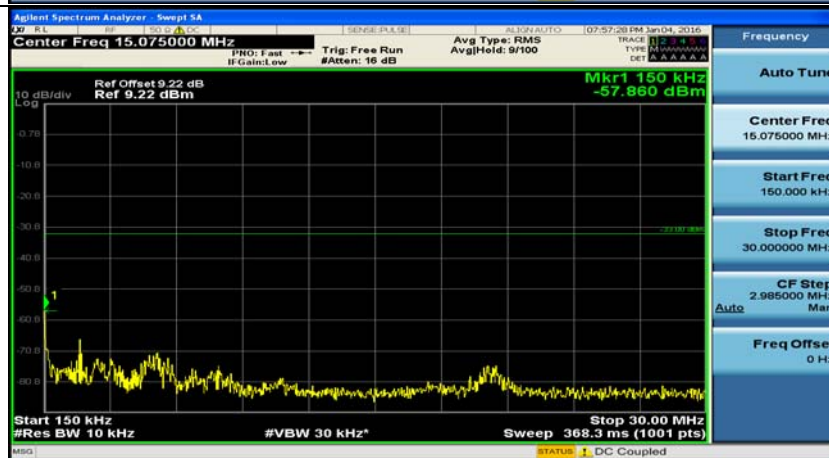

(Channel Bandwidth: 1.4 MHz)\_MCH\_QPSK\_3RB#3

(Channel Bandwidth: 1.4 MHz)\_MCH\_QPSK\_6RB#0

(Channel Bandwidth: 1.4 MHz)\_HCH\_QPSK\_1RB#0

(Channel Bandwidth: 1.4 MHz)\_HCH\_QPSK\_1RB#3

(Channel Bandwidth: 1.4 MHz)\_HCH\_QPSK\_1RB#5

(Channel Bandwidth: 1.4 MHz)\_HCH\_QPSK\_3RB#0

(Channel Bandwidth: 1.4 MHz)\_HCH\_QPSK\_3RB#2

(Channel Bandwidth: 1.4 MHz)\_HCH\_QPSK\_3RB#3

(Channel Bandwidth: 1.4 MHz)\_LCH\_16QAM\_1RB#0

(Channel Bandwidth: 1.4 MHz)\_LCH\_16QAM\_1RB#3