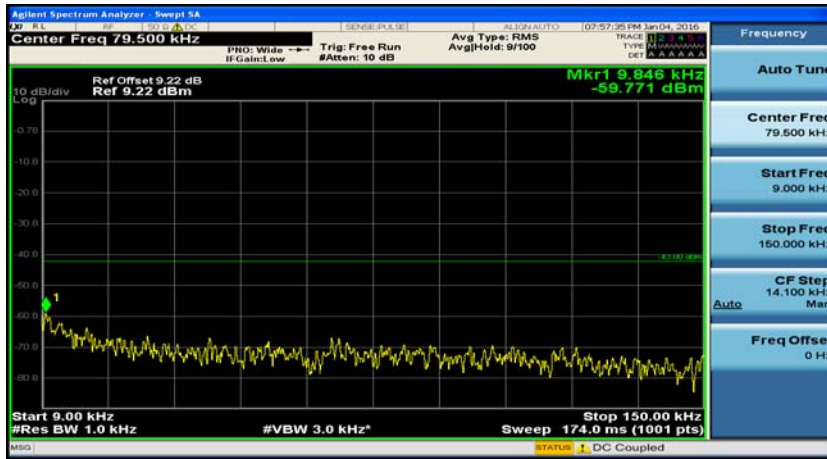

(Channel Bandwidth: 1.4 MHz)\_MCH\_QPSK\_3RB#3

(Channel Bandwidth: 1.4 MHz)\_MCH\_QPSK\_6RB#0

(Channel Bandwidth: 1.4 MHz)\_HCH\_QPSK\_1RB#0

(Channel Bandwidth: 1.4 MHz)\_HCH\_QPSK\_1RB#3

(Channel Bandwidth: 1.4 MHz)\_HCH\_QPSK\_1RB#5

(Channel Bandwidth: 1.4 MHz)\_HCH\_QPSK\_3RB#0

(Channel Bandwidth: 1.4 MHz)\_HCH\_QPSK\_3RB#2

(Channel Bandwidth: 1.4 MHz)\_HCH\_QPSK\_3RB#3

(Channel Bandwidth: 1.4 MHz)\_LCH\_16QAM\_1RB#0

(Channel Bandwidth: 1.4 MHz)\_LCH\_16QAM\_1RB#3