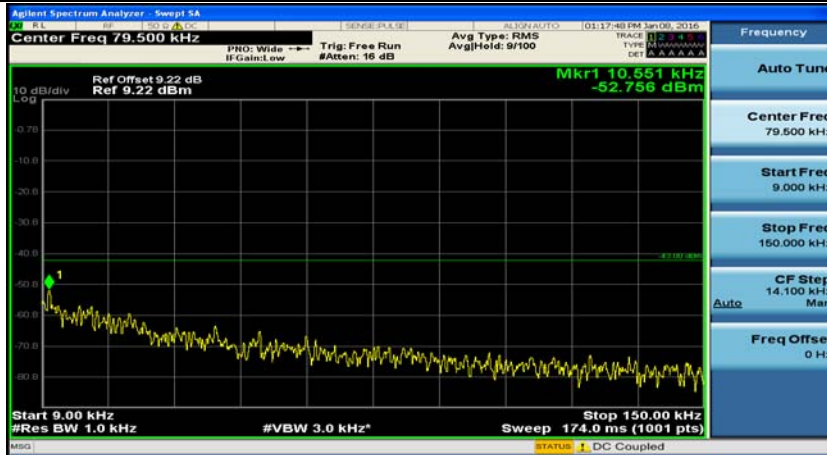

(Channel Bandwidth: 1.4 MHz)\_MCH\_QPSK\_3RB#3

(Channel Bandwidth: 1.4 MHz)\_MCH\_QPSK\_6RB#0

(Channel Bandwidth: 1.4 MHz)\_HCH\_QPSK\_1RB#0

(Channel Bandwidth: 1.4 MHz)\_HCH\_QPSK\_1RB#3

(Channel Bandwidth: 1.4 MHz)\_HCH\_QPSK\_1RB#5

(Channel Bandwidth: 1.4 MHz)\_HCH\_QPSK\_3RB#0

(Channel Bandwidth: 1.4 MHz)\_HCH\_QPSK\_3RB#2

(Channel Bandwidth: 1.4 MHz)\_HCH\_QPSK\_3RB#3

(Channel Bandwidth: 1.4 MHz)\_LCH\_16QAM\_1RB#0

(Channel Bandwidth: 1.4 MHz)\_LCH\_16QAM\_1RB#3