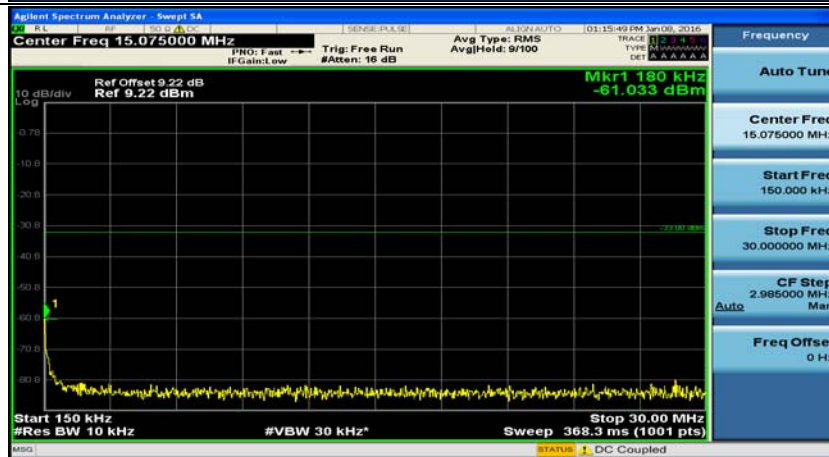

(Channel Bandwidth: 1.4 MHz)\_LCH\_16QAM\_1RB#5

(Channel Bandwidth: 1.4 MHz)\_LCH\_16QAM\_3RB#0

(Channel Bandwidth: 1.4 MHz)\_LCH\_16QAM\_3RB#2

(Channel Bandwidth: 1.4 MHz)\_LCH\_16QAM\_3RB#3

(Channel Bandwidth: 1.4 MHz)\_LCH\_16QAM\_6RB#0