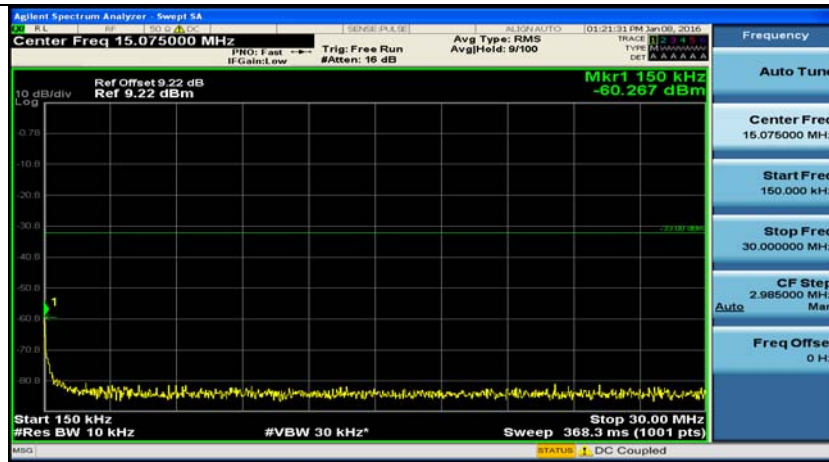

(Channel Bandwidth: 3 MHz)_LCH_QPSK_8RB#7