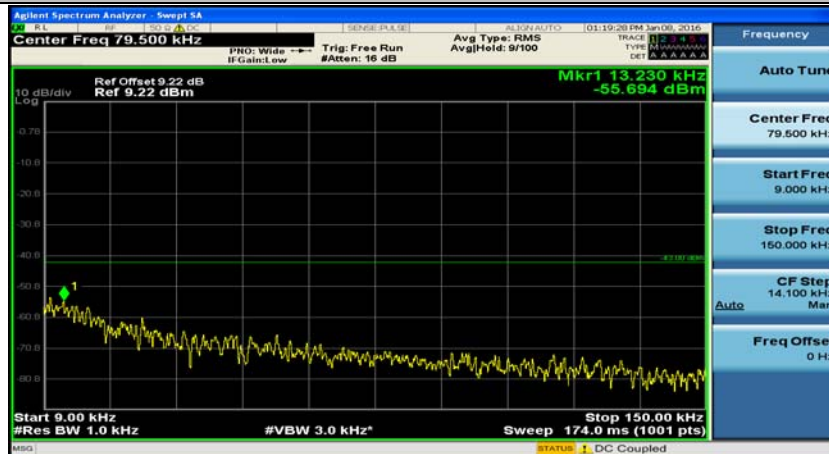

(Channel Bandwidth: 1.4 MHz)_HCH_16QAM_3RB#0