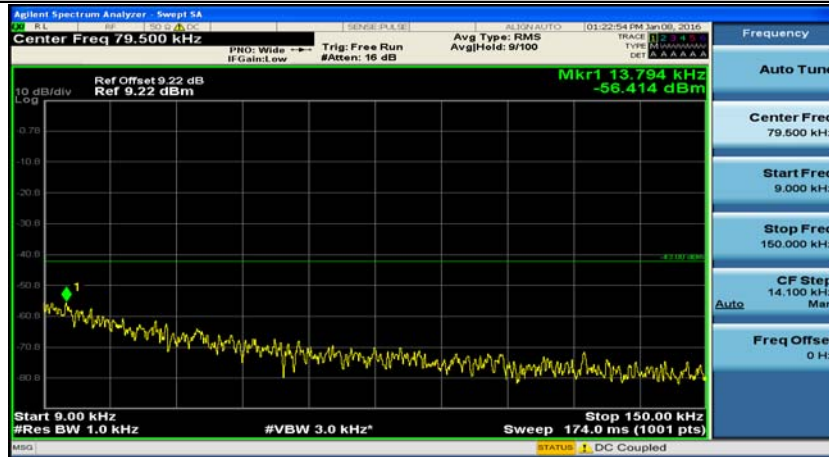

(Channel Bandwidth: 3 MHz)\_LCH\_QPSK\_8RB#0

(Channel Bandwidth: 3 MHz)\_LCH\_QPSK\_8RB#4

(Channel Bandwidth: 3 MHz)\_LCH\_QPSK\_8RB#7

(Channel Bandwidth: 3 MHz)\_LCH\_QPSK\_15RB#0

(Channel Bandwidth: 3 MHz)\_MCH\_QPSK\_1RB#0