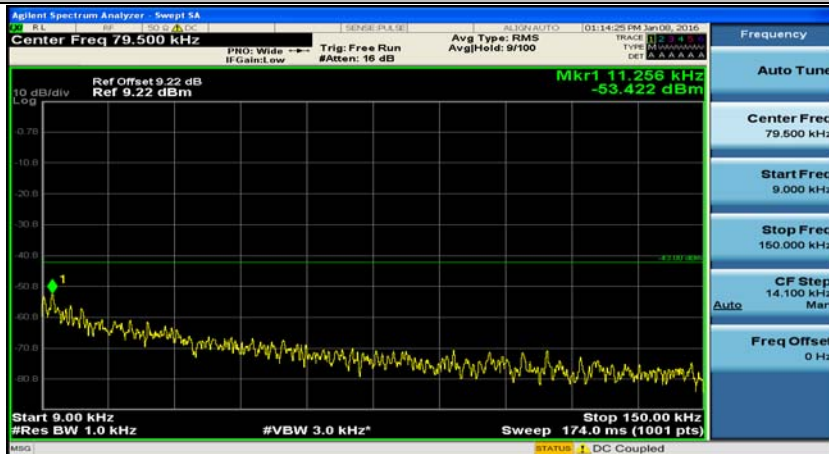

(Channel Bandwidth: 1.4 MHz)\_HCH\_QPSK\_3RB#0

(Channel Bandwidth: 1.4 MHz)\_HCH\_QPSK\_3RB#2

(Channel Bandwidth: 1.4 MHz)\_HCH\_QPSK\_3RB#3

(Channel Bandwidth: 1.4 MHz)\_LCH\_16QAM\_1RB#0

(Channel Bandwidth: 1.4 MHz)\_LCH\_16QAM\_1RB#3

(Channel Bandwidth: 1.4 MHz)\_LCH\_16QAM\_1RB#5

(Channel Bandwidth: 1.4 MHz)\_LCH\_16QAM\_3RB#0

(Channel Bandwidth: 1.4 MHz)\_LCH\_16QAM\_3RB#2

(Channel Bandwidth: 1.4 MHz)\_LCH\_16QAM\_3RB#3

(Channel Bandwidth: 1.4 MHz)\_LCH\_16QAM\_6RB#0