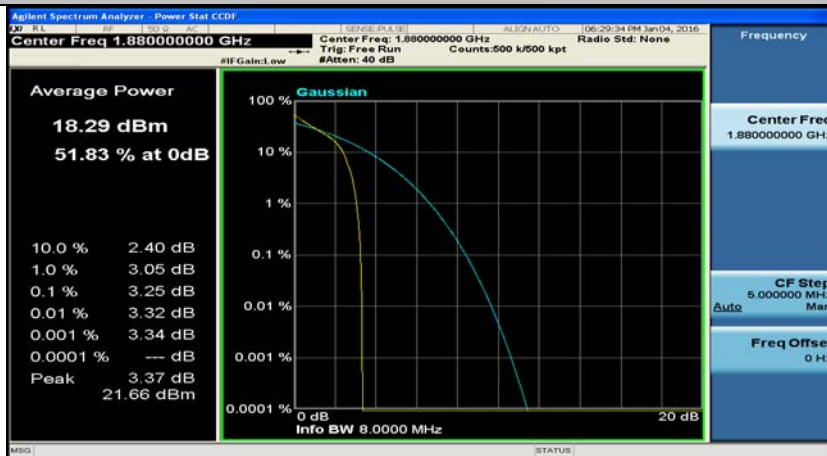

(Channel Bandwidth:15 MHz)_LCH_QPSK_37RB#38

(Channel Bandwidth:15 MHz)_LCH_QPSK_75RB#0

(Channel Bandwidth:15 MHz)_MCH_QPSK_1RB#0

(Channel Bandwidth:15 MHz)_MCH_QPSK_1RB#37

(Channel Bandwidth:15 MHz)_MCH_QPSK_1RB#74