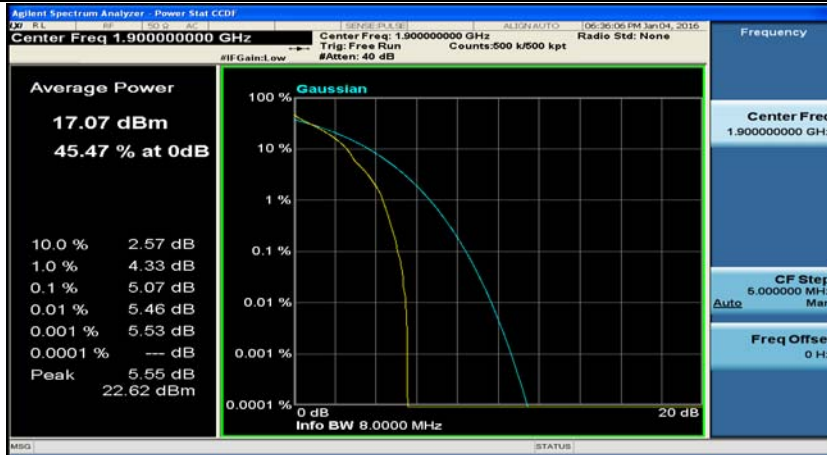

(Channel Bandwidth:20 MHz)_HCH_QPSK_1RB#49