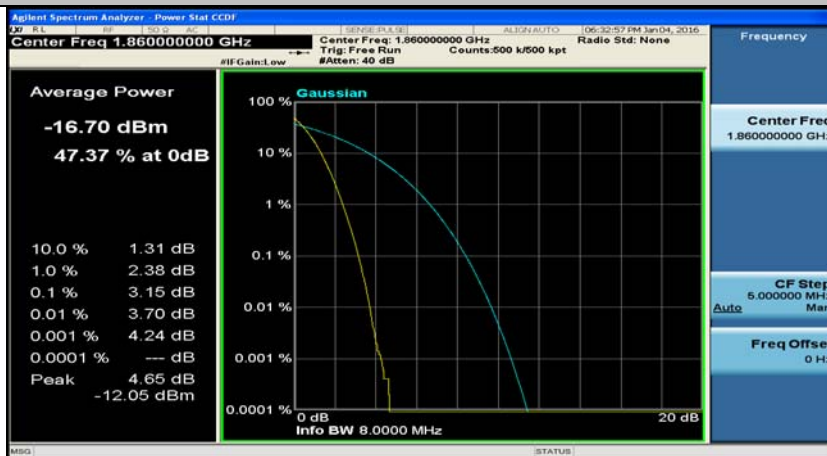

(Channel Bandwidth:15 MHz)_HCH_16QAM_37RB#38

(Channel Bandwidth:15 MHz)_HCH_16QAM_75RB#0

(Channel Bandwidth:20 MHz)_LCH_QPSK_1RB#0

(Channel Bandwidth:20 MHz)_LCH_QPSK_1RB#49

(Channel Bandwidth:20 MHz)_LCH_QPSK_1RB#99