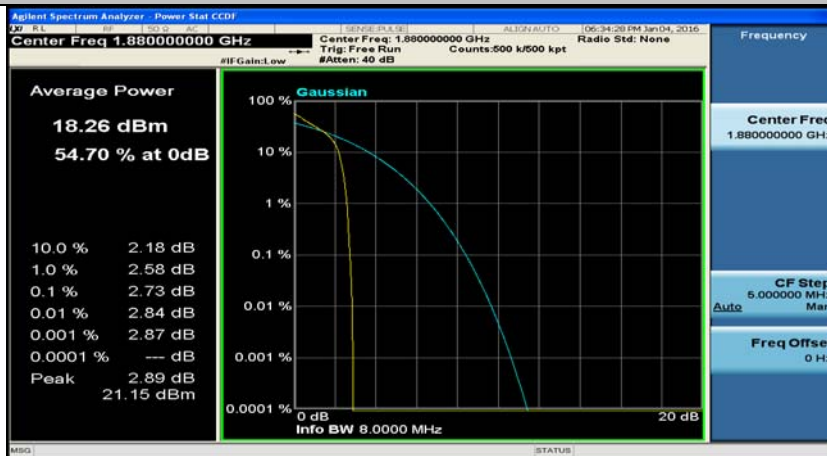

(Channel Bandwidth:20 MHz)_MCH_QPSK_1RB#49