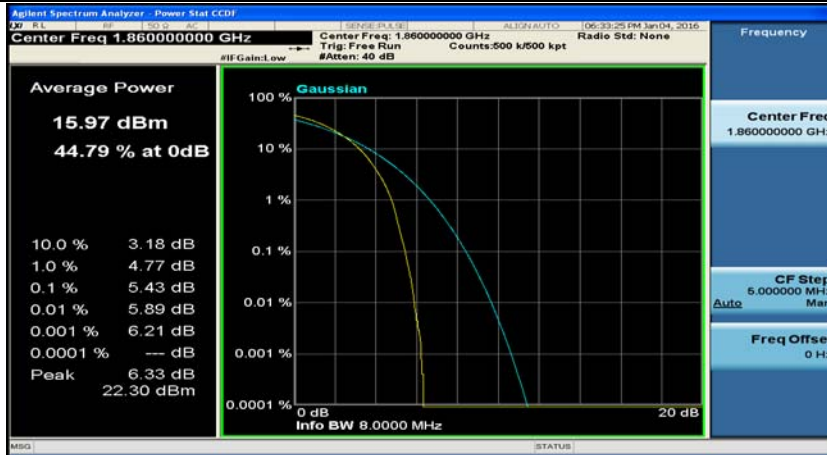

(Channel Bandwidth:20 MHz)_LCH_QPSK_50RB#0