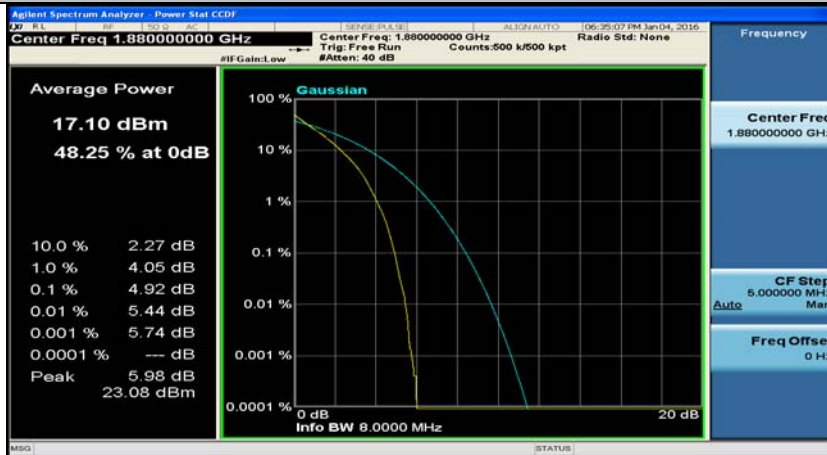

(Channel Bandwidth:20 MHz)_MCH_QPSK_1RB#49

(Channel Bandwidth:20 MHz)_MCH_QPSK_1RB#99

(Channel Bandwidth:20 MHz)_MCH_QPSK_50RB#0

(Channel Bandwidth:20 MHz)_MCH_QPSK_50RB#25

(Channel Bandwidth:20 MHz)_MCH_QPSK_50RB#50