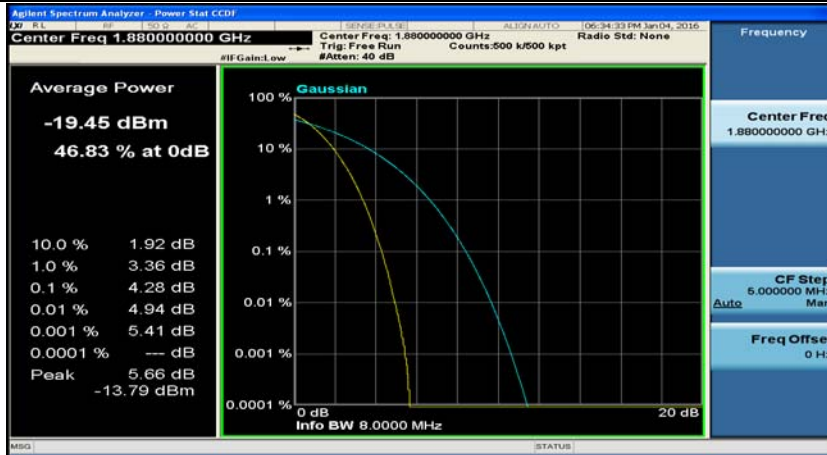

(Channel Bandwidth:20 MHz)_MCH_QPSK_1RB#99