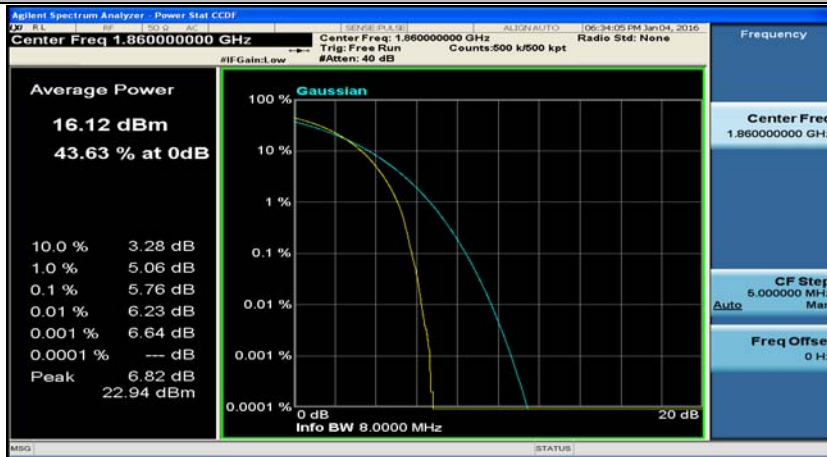

(Channel Bandwidth:20 MHz)_LCH_QPSK_50RB#0

(Channel Bandwidth:20 MHz)_LCH_QPSK_50RB#25

(Channel Bandwidth:20 MHz)_LCH_QPSK_50RB#50

(Channel Bandwidth:20 MHz)_LCH_QPSK_100RB#0

(Channel Bandwidth:20 MHz)_MCH_QPSK_1RB#0