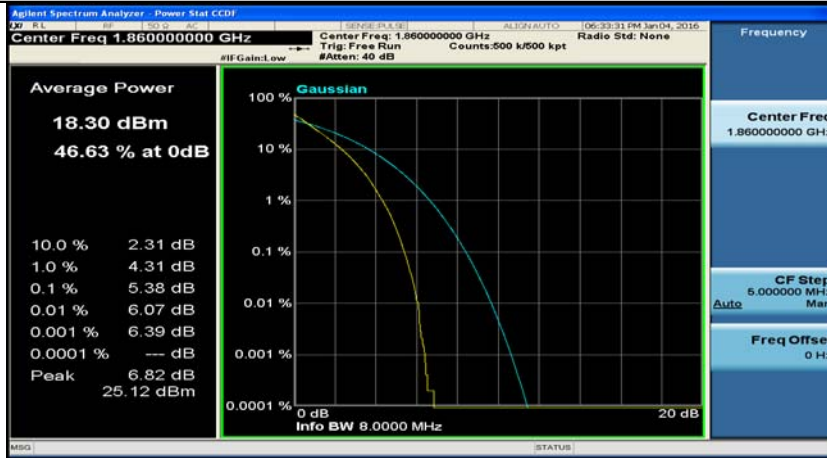

(Channel Bandwidth:20 MHz)_LCH_QPSK_50RB#25