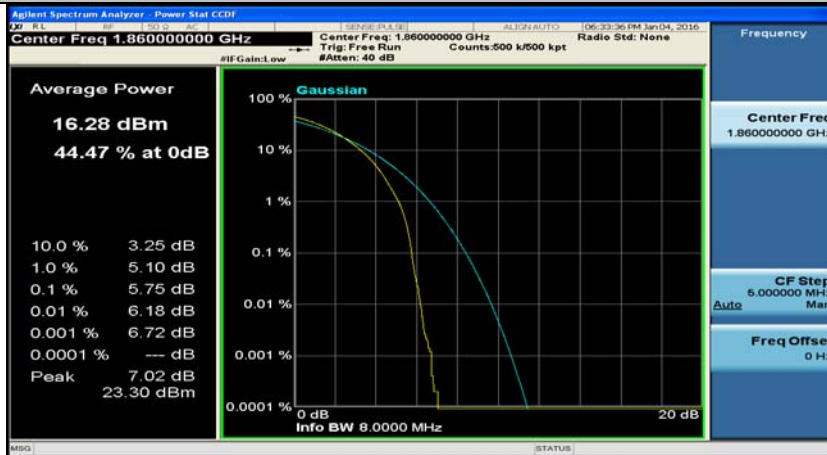

(Channel Bandwidth:20 MHz)_LCH_QPSK_50RB#50