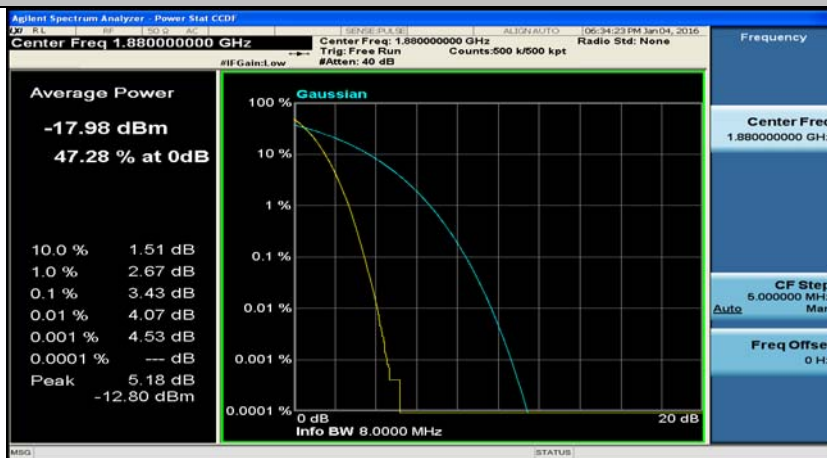

(Channel Bandwidth:20 MHz)_LCH_QPSK_50RB#0

(Channel Bandwidth:20 MHz)_LCH_QPSK_50RB#25

(Channel Bandwidth:20 MHz)_LCH_QPSK_50RB#50

(Channel Bandwidth:20 MHz)_LCH_QPSK_100RB#0

(Channel Bandwidth:20 MHz)_MCH_QPSK_1RB#0