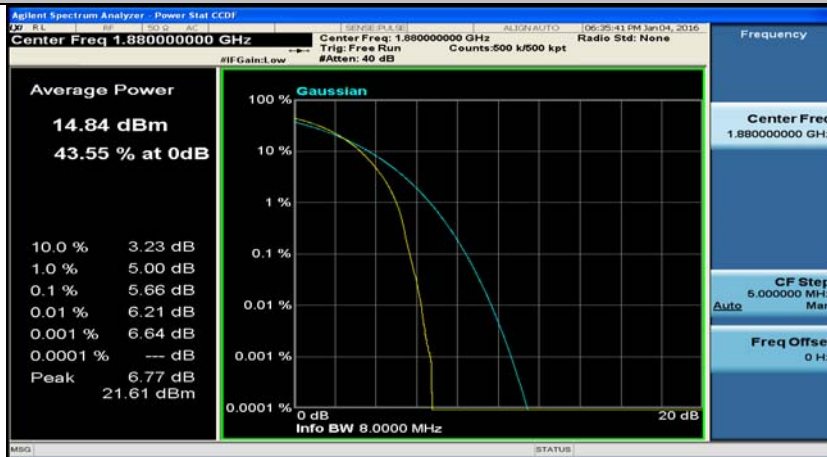

(Channel Bandwidth:20 MHz)_MCH_QPSK_100RB#0