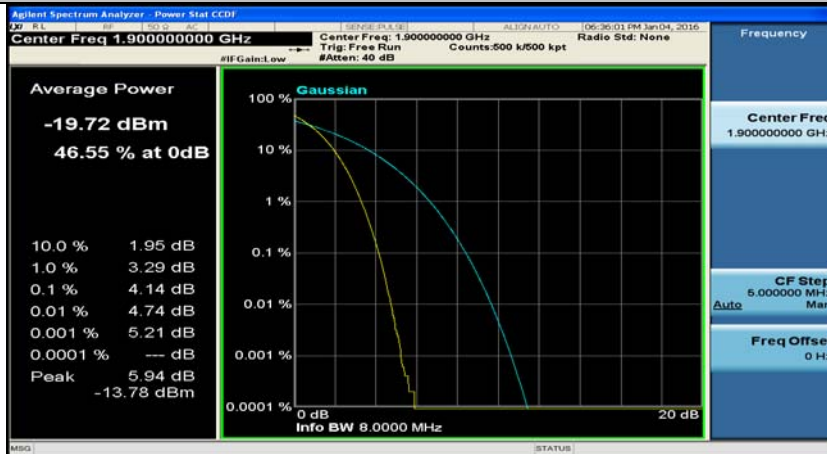

(Channel Bandwidth:20 MHz)_HCH_QPSK_1RB#0