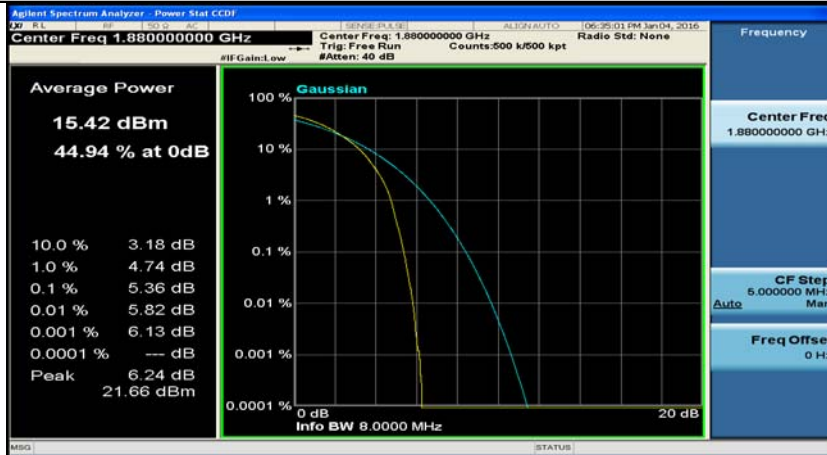

(Channel Bandwidth:20 MHz)_MCH_QPSK_50RB#0