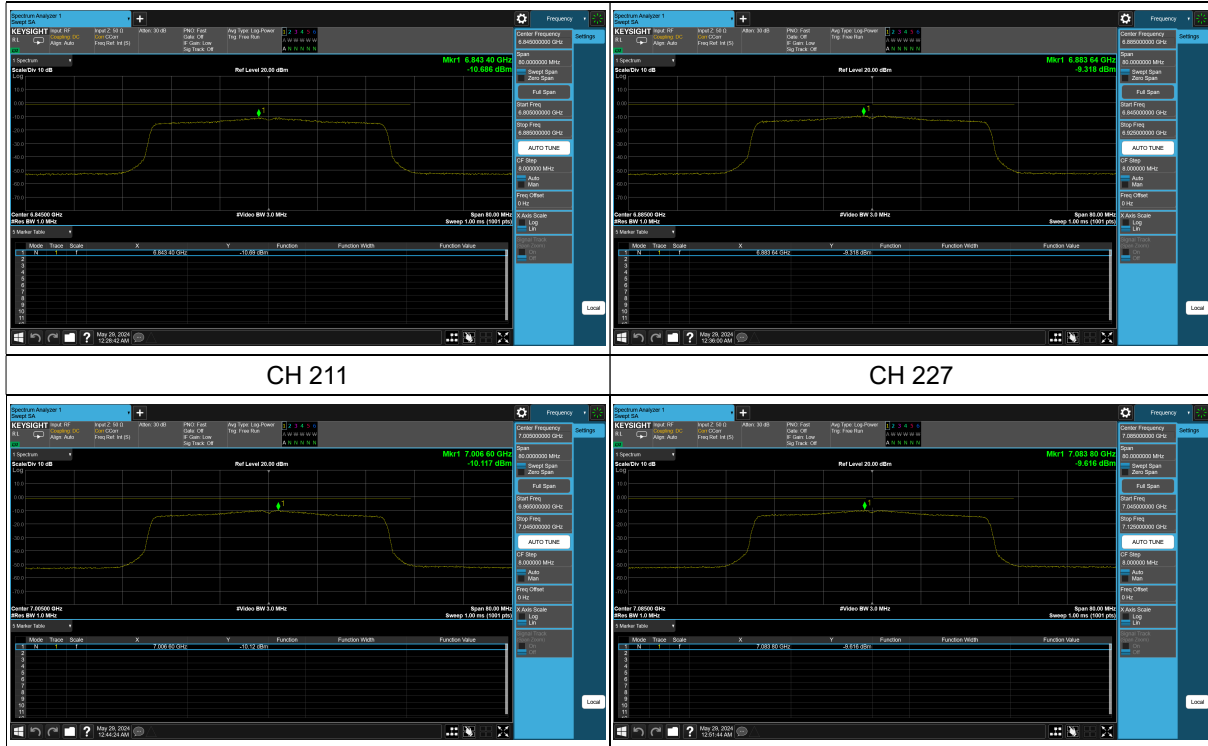

Reference No.: W7L-P24040002RF03

SISO Antenna 8_802.11ax (HE80)