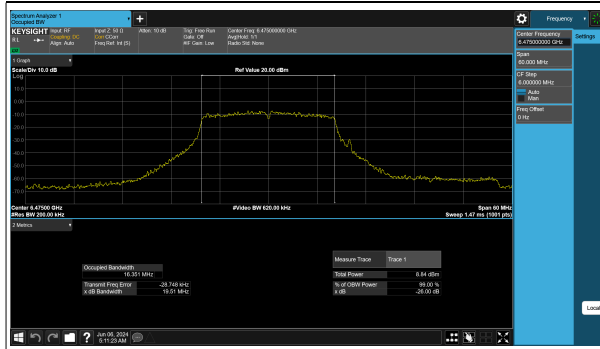

BUREAU VERITAS

Reference No.: W7L-P24040002RF03

CH 117