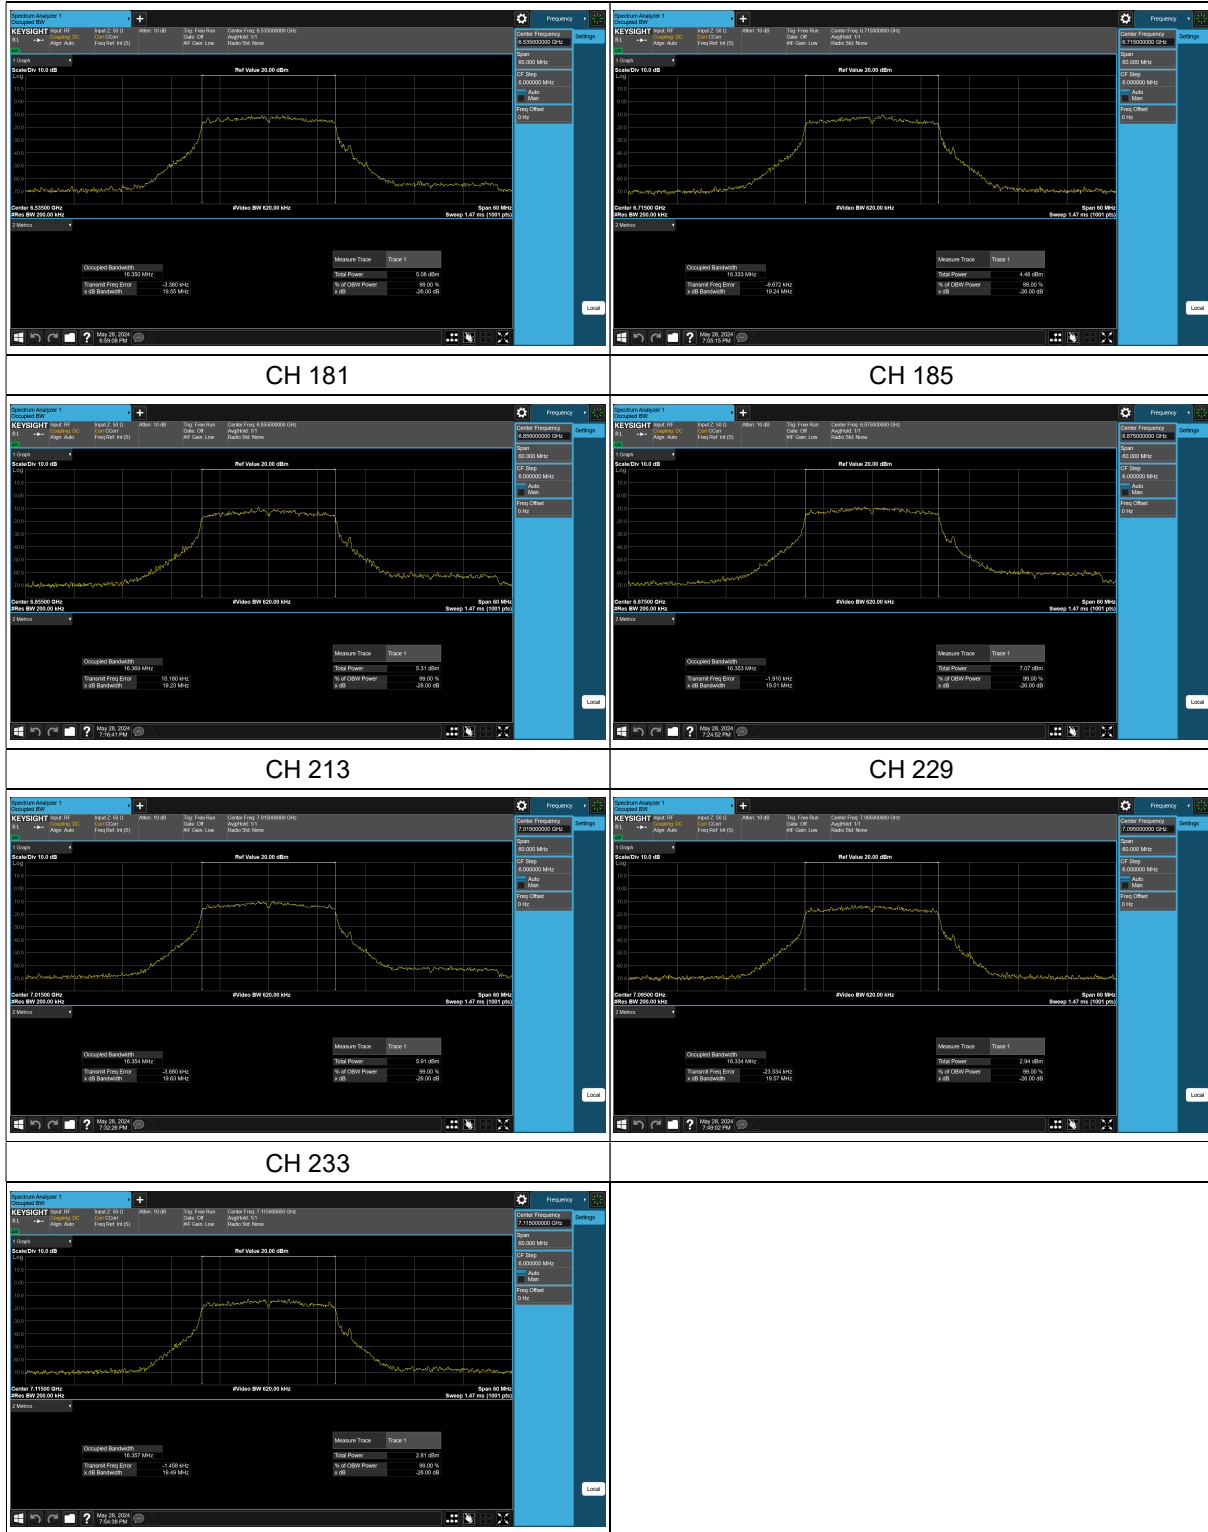

BUREAU VERITAS

Reference No.: W7L-P24040002RF03

BV 7Layers Communications Technology (Shenzhen) Co., Ltd

Room B37, Warehouse A5, No.3 Chiwan 4th Road, Zhaoshang Street, Nanshan District Shenzhen, Guangdong, People's Republic of China

Tel: +86 755 8869 6566
Fax: +86 755 8869 6577
Email: customerservice.sw@bureauveritas.com