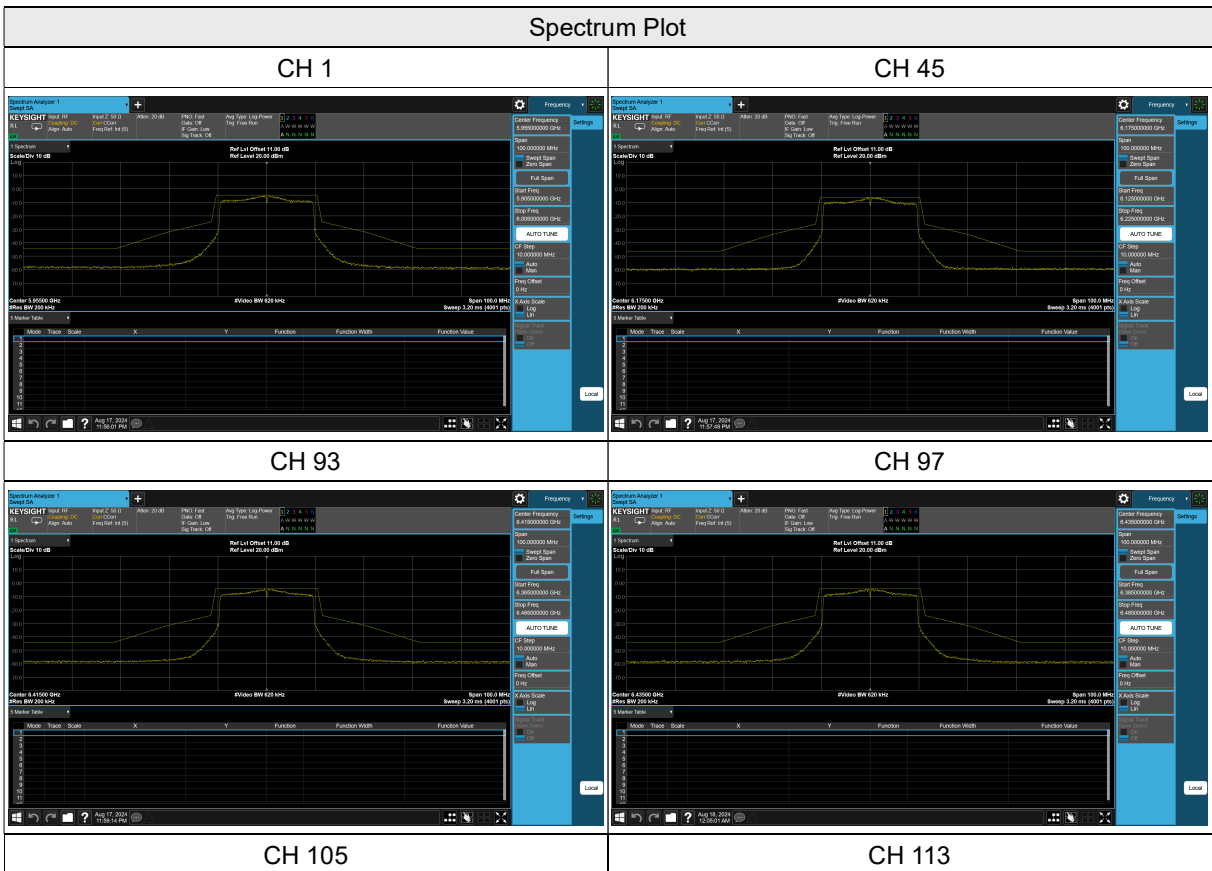

MIMO Antenna 8_802.11ax (HE20)