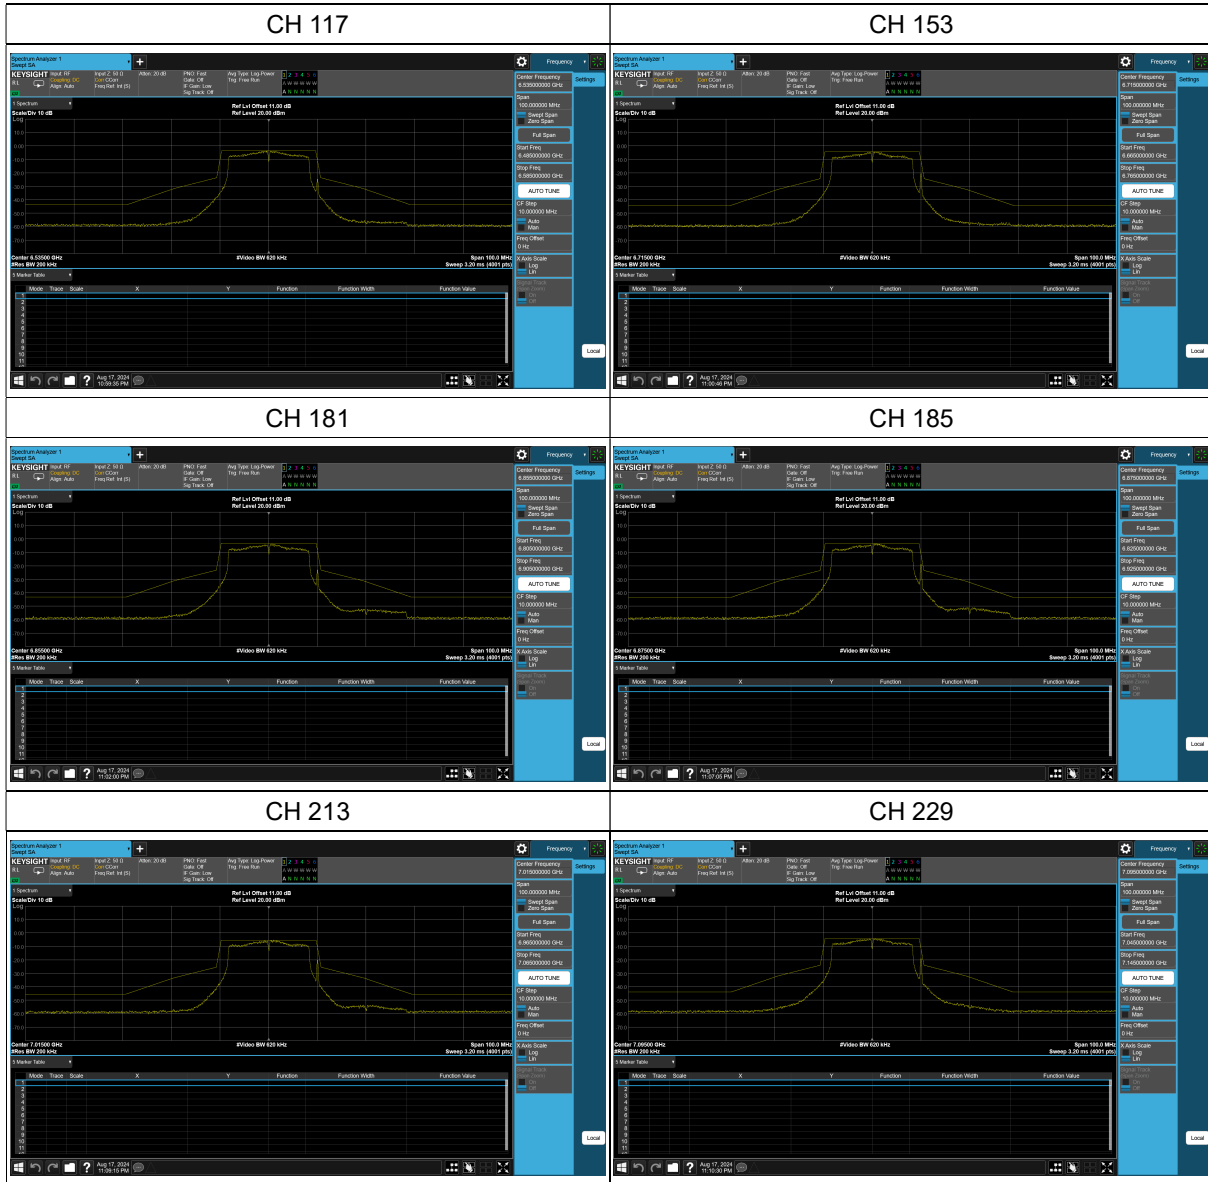

Reference No.: W7L-P24040002RF03