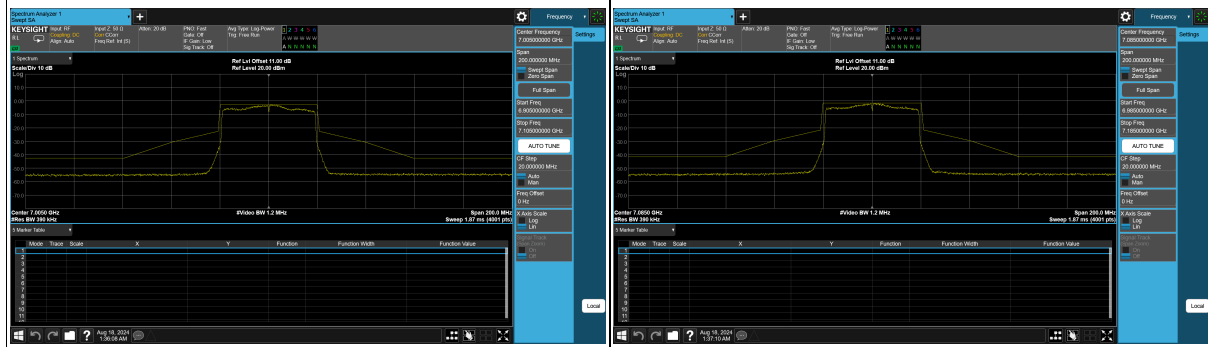

CH 123

CH 155

CH 179

CH 187

CH 211

CH 227

BV 7Layers Communications Technology (Shenzhen) Co., Ltd

Room B37, Warehouse A5, No.3 Chiwan 4th Road, Zhaoshang Street, Nanshan District Shenzhen, Guangdong, People's Republic of China