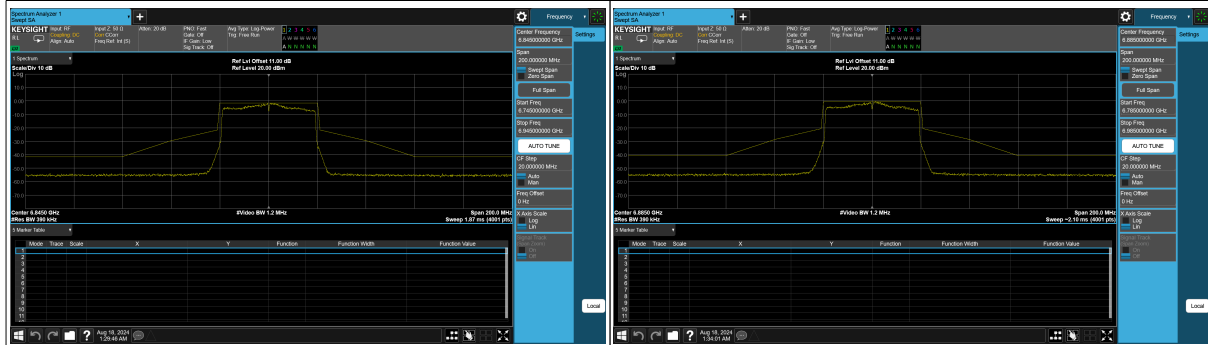

CH 179

CH 187