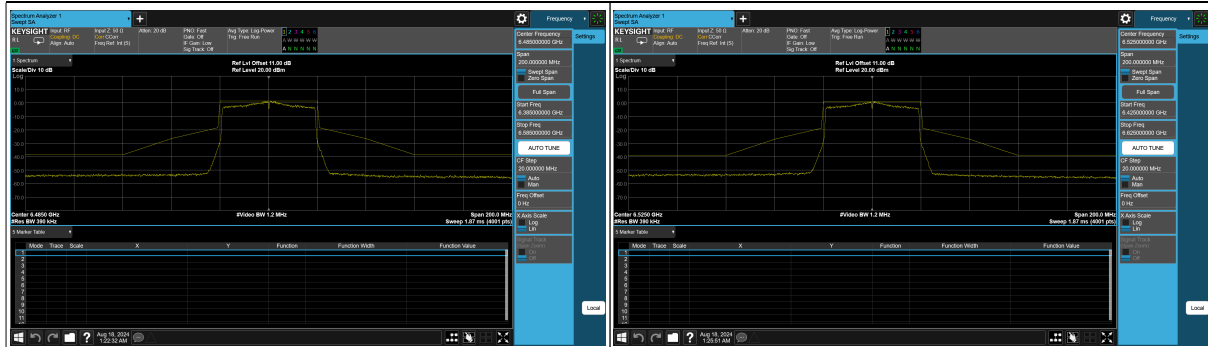

BUREAU VERITAS

Reference No.: W7L-P24040002RF03