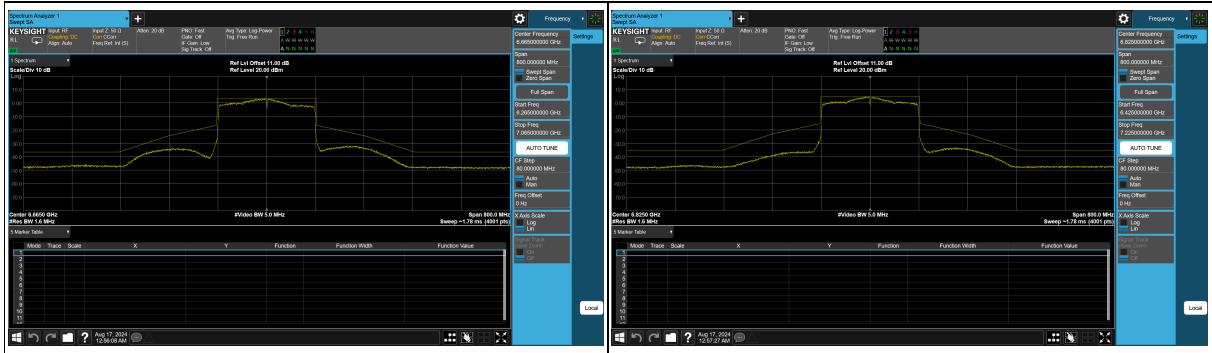

BUREAU VERITAS

Reference No.: W7L-P24040002RF03

Reference No.: W7L-P24040002RF03

MIMO Antenna 8_802.11a

BV 7Layers Communications Technology
(Shenzhen) Co., Ltd

Room B37, Warehouse A5, No.3 Chiwan 4th Road,
Zhaoshang Street, Nanshan District Shenzhen,
Guangdong, People's Republic of China