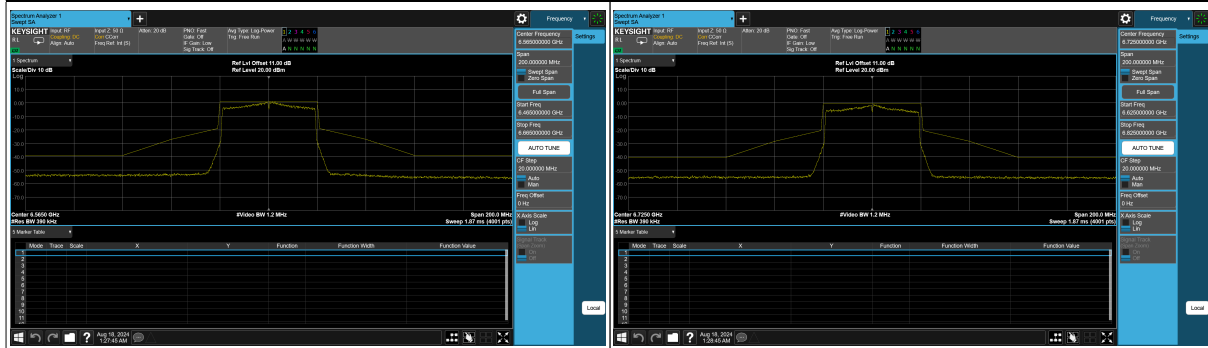

CH 123

CH 155