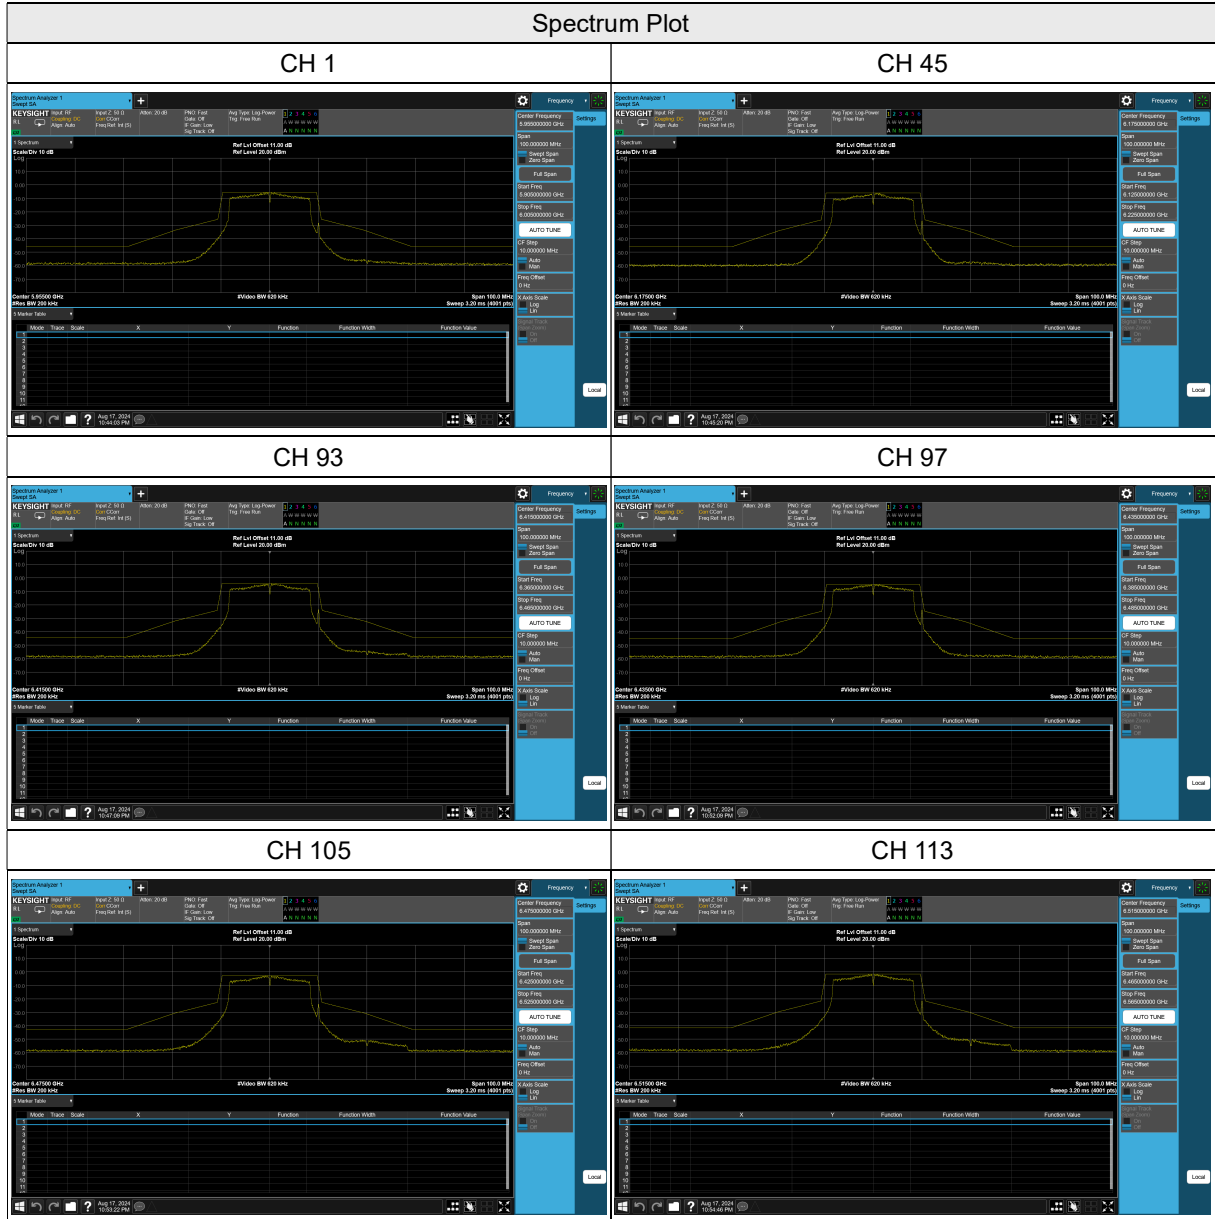

BUREAU VERITAS

Reference No.: W7L-P24040002RF03

Reference No.: W7L-P24040002RF03

MIMO Antenna 8_802.11a

BV 7Layers Communications Technology
(Shenzhen) Co., Ltd

Room B37, Warehouse A5, No.3 Chiwan 4th Road,
Zhaoshang Street, Nanshan District Shenzhen,
Guangdong, People's Republic of China