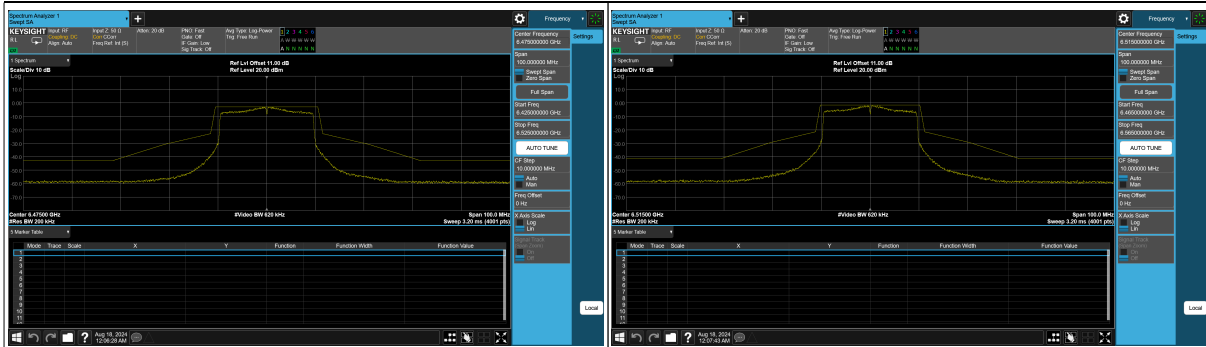

CH 153

BUREAU VERITAS

Reference No.: W7L-P24040002RF03

CH 117