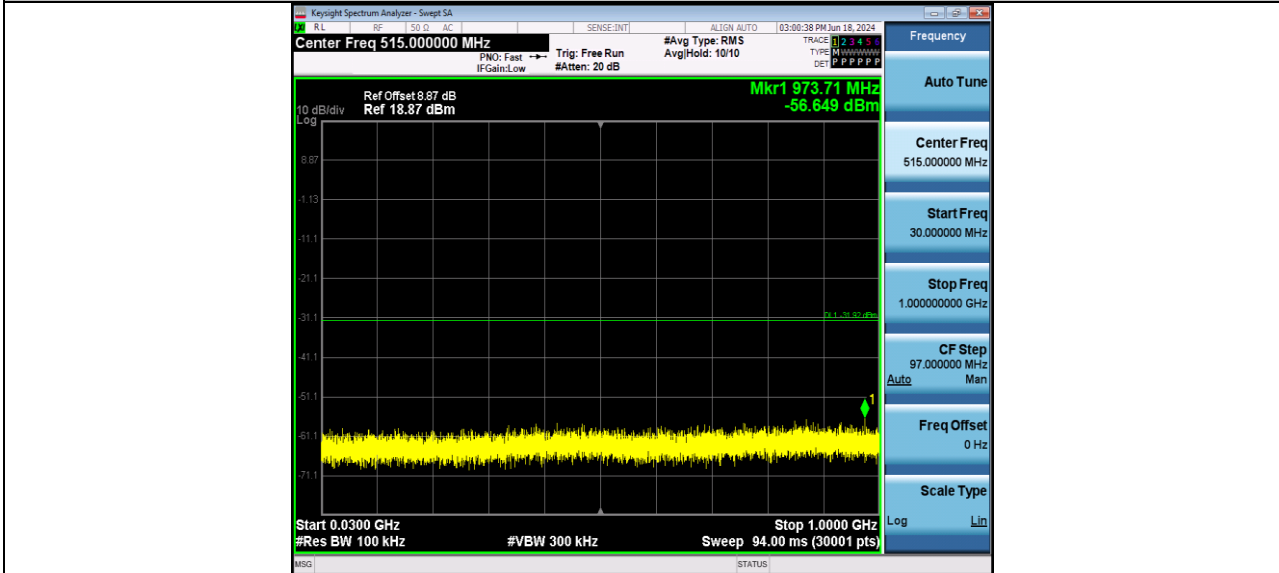

BUREAU VERITAS

Reference No.: W7L-P24040002RF01

11AX40MIMO\_Ant2\_2437\_1000~26500

11AX40MIMO\_Ant1\_2452\_0~Reference

BUREAU VERITAS

Reference No.: W7L-P24040002RF01

11AX40MIMO\_Ant1\_2452\_30~1000

11AX40MIMO\_Ant1\_2452\_1000~26500