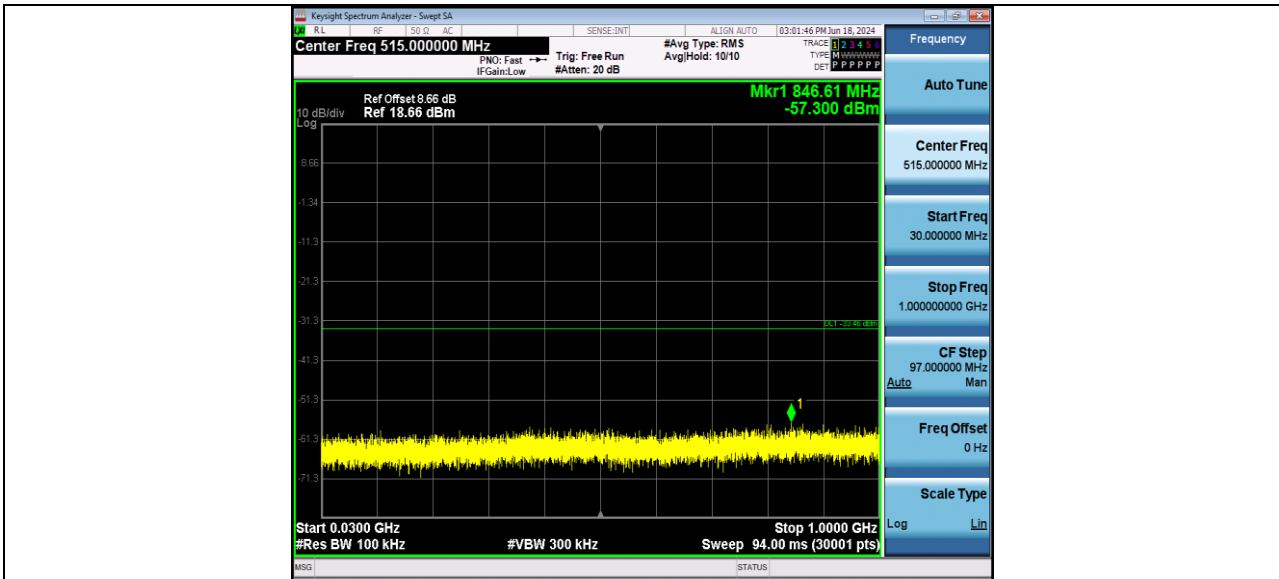

BUREAU VERITAS

Reference No.: W7L-P24040002RF01

11AX40MIMO\_Ant2\_2452\_0-Reference

11AX40MIMO\_Ant2\_2452\_30-1000

BUREAU VERITAS

Reference No.: W7L-P24040002RF01

11AX40MIMO\_Ant2\_2452\_1000~26500

Reference No.: W7L-P24040002RF01