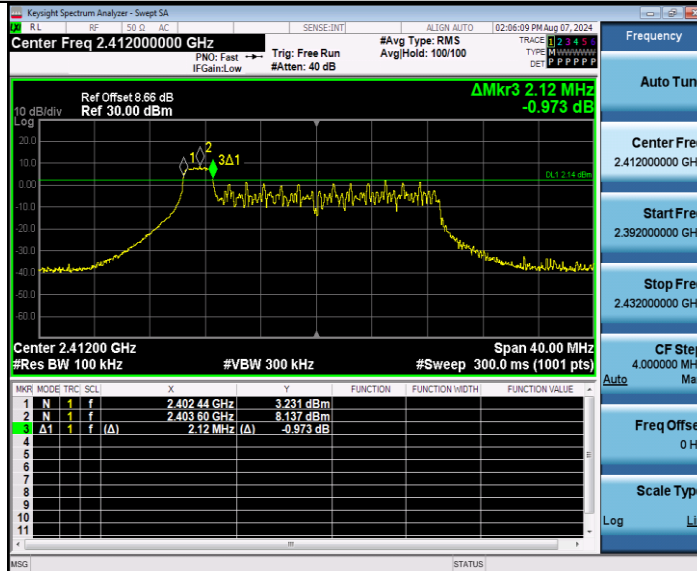

### TEST GRAPHS

BUREAU VERITAS

Reference No.: W7L-P24040002RF01

11AX20MIMO Ant2\_2412\_26Tone\_RU0

11AX20MIMO Ant2\_2412\_52Tone\_RU37

BUREAU VERITAS

Reference No.: W7L-P24040002RF01

11AX20MIMO Ant2\_2412\_106Tone\_RU53