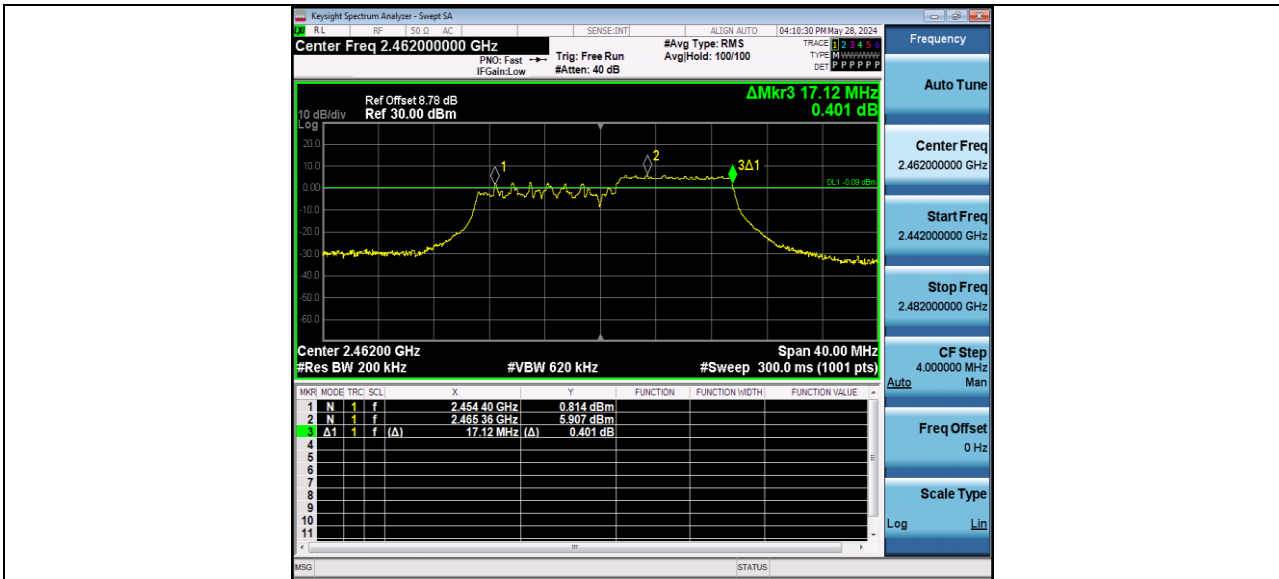

11AX20MIMO Ant1_2462_106Tone_RU54

BUREAU VERITAS

Reference No.: W7L-P24040002RF01