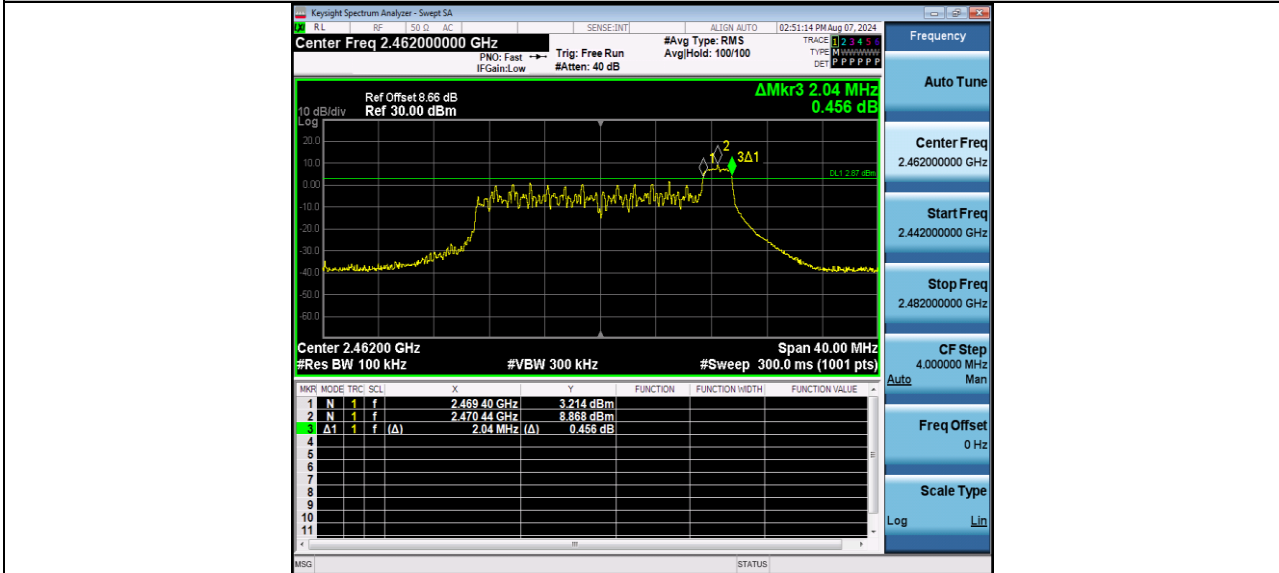

11AX20MIMO Ant1\_2462\_106Tone\_RU54

BUREAU VERITAS

Reference No.: W7L-P24040002RF01

11AX20MIMO\_Ant2\_2462\_26Tone\_RU8

11AX20MIMO\_Ant2\_2462\_52Tone\_RU40