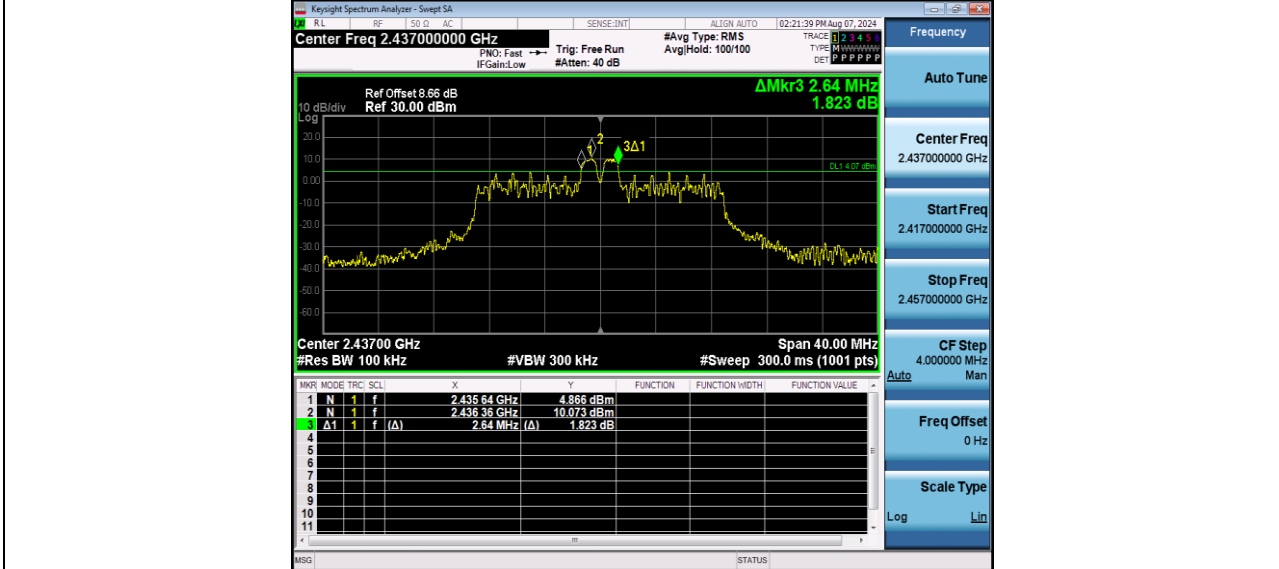

11AX20MIMO Ant1\_2437\_26Tone\_RU4

BUREAU VERITAS

Reference No.: W7L-P24040002RF01

11AX20MIMO Ant1\_2437\_52Tone\_RU38

11AX20MIMO Ant1\_2437\_106Tone\_RU53

BUREAU VERITAS

Reference No.: W7L-P24040002RF01

11AX20MIMO\_Ant2\_2437\_26Tone\_RU4