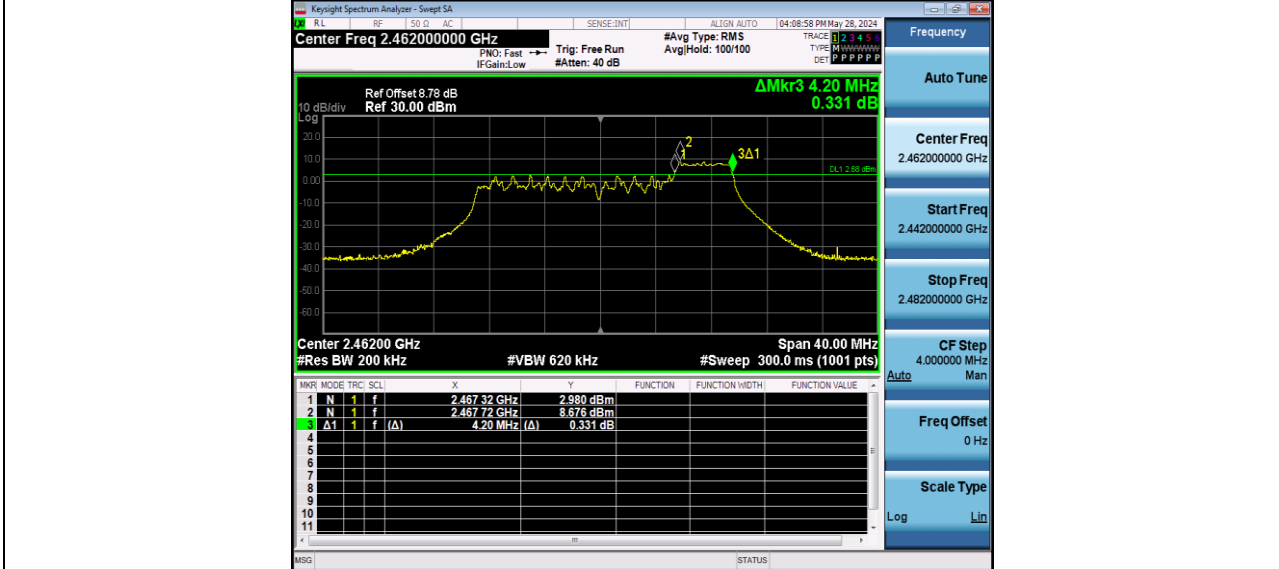

11AX20MIMO\_Ant2\_2437\_52Tone\_RU38

BUREAU VERITAS

Reference No.: W7L-P24040002RF01

11AX20MIMO Ant2\_2437\_106Tone\_RU53

11AX20MIMO Ant1\_2462\_26Tone\_RU8

BUREAU VERITAS

Reference No.: W7L-P24040002RF01

11AX20MIMO Ant1\_2462\_52Tone\_RU40