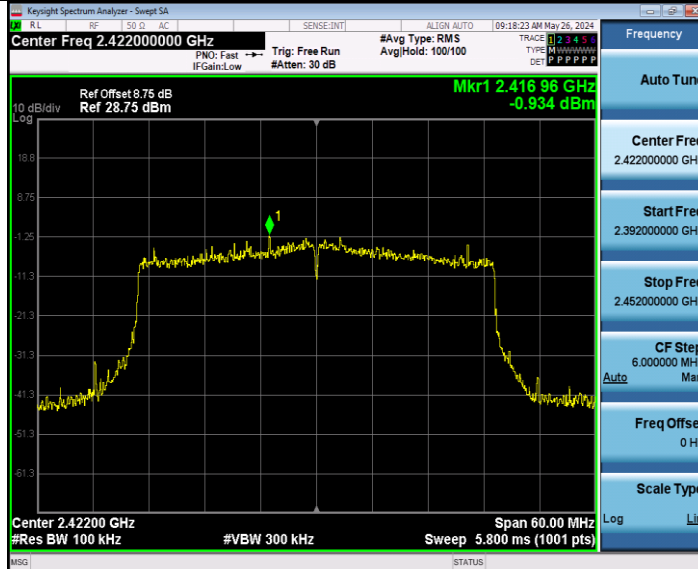

11AX40MIMO_Ant2_2422_0-Reference