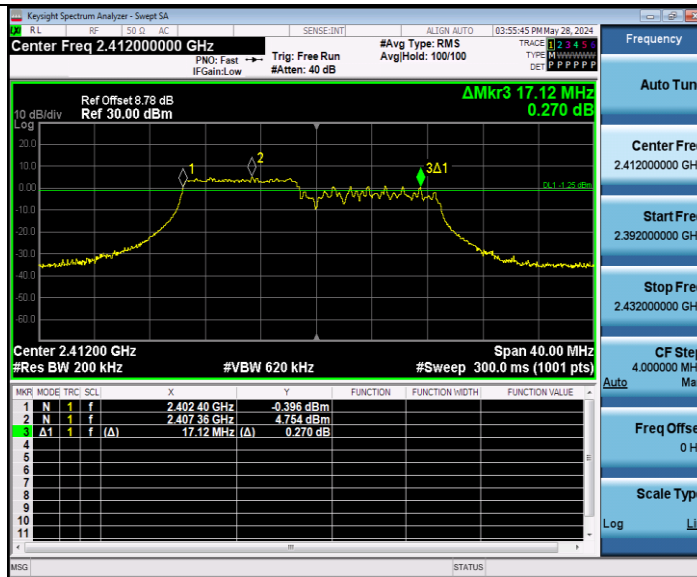

### TEST GRAPHS

BUREAU VERITAS

Reference No.: W7L-P24040002RF01

11AX20MIMO Ant2\_2412\_26Tone\_RU0

11AX20MIMO Ant2\_2412\_52Tone\_RU37

BUREAU VERITAS

Reference No.: W7L-P24040002RF01

11AX20MIMO Ant2\_2412\_106Tone\_RU53