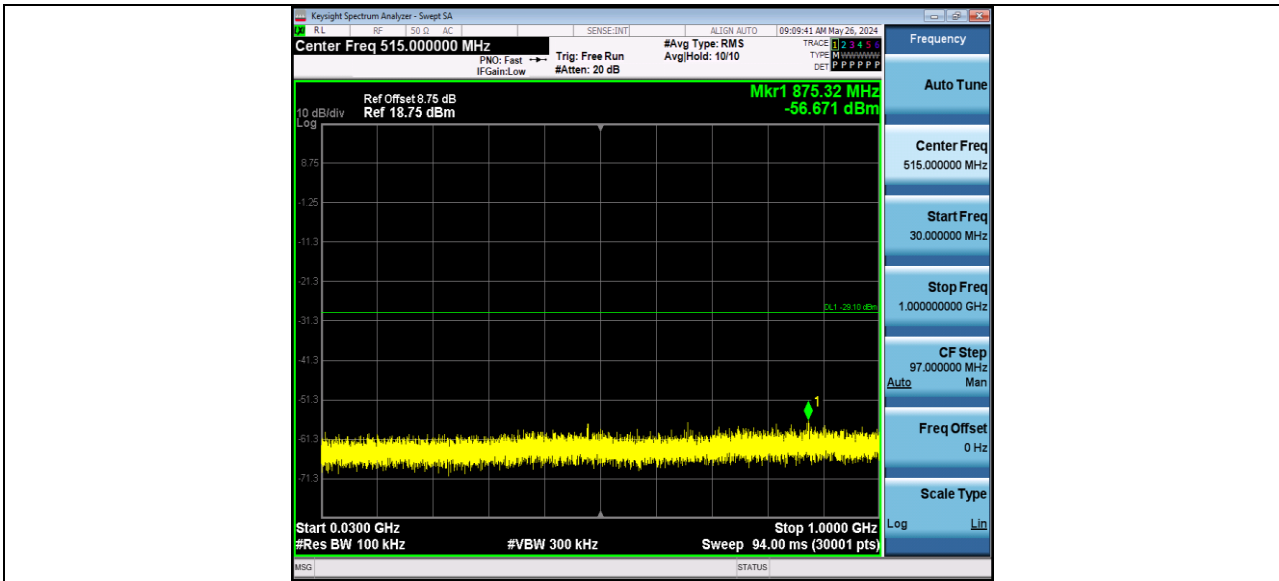

BUREAU VERITAS

Reference No.: W7L-P24040002RF01

11AX20MIMO Ant2\_2462\_1000~26500

11AX40MIMO Ant1\_2422\_0~Reference

BUREAU VERITAS

Reference No.: W7L-P24040002RF01

11AX40MIMO\_Ant1\_2422\_30~1000

11AX40MIMO\_Ant1\_2422\_1000~26500