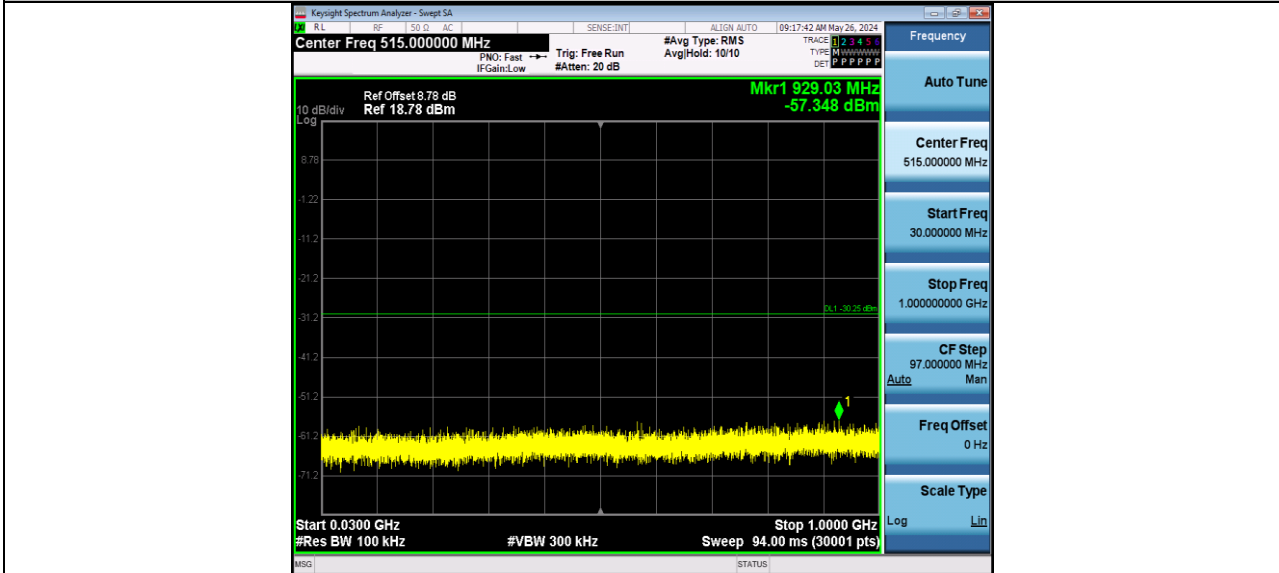

BUREAU VERITAS

Reference No.: W7L-P24040002RF01

11AX20MIMO Ant2\_2462\_1000~26500

11AX40MIMO Ant1\_2422\_0~Reference

BUREAU VERITAS

Reference No.: W7L-P24040002RF01

11AX40MIMO\_Ant1\_2422\_30~1000

11AX40MIMO\_Ant1\_2422\_1000~26500

BUREAU VERITAS

Reference No.: W7L-P24040002RF01

11AX40MIMO\_Ant2\_2422\_0-Reference

11AX40MIMO\_Ant2\_2422\_30~1000

BUREAU VERITAS

Reference No.: W7L-P24040002RF01

11AX40MIMO\_Ant2\_2422\_1000~26500

11AX40MIMO\_Ant1\_2437\_0~Reference