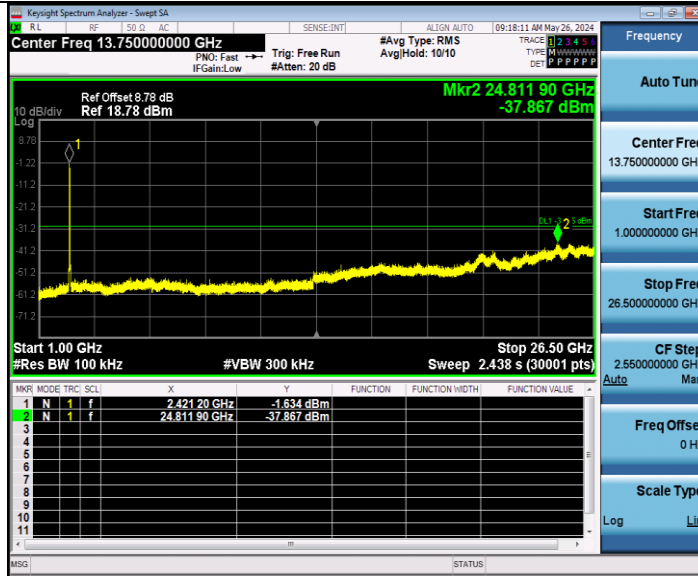

BUREAU VERITAS

Reference No.: W7L-P24040002RF01

11AX20MIMO Ant2\_2462\_1000~26500

11AX40MIMO Ant1\_2422\_0~Reference

BUREAU VERITAS

Reference No.: W7L-P24040002RF01

11AX40MIMO\_Ant1\_2422\_30~1000

11AX40MIMO\_Ant1\_2422\_1000~26500

BUREAU VERITAS

Reference No.: W7L-P24040002RF01

11AX40MIMO\_Ant2\_2422\_0-Reference

11AX40MIMO\_Ant2\_2422\_30~1000

BUREAU VERITAS

Reference No.: W7L-P24040002RF01

11AX40MIMO\_Ant2\_2422\_1000~26500

11AX40MIMO\_Ant1\_2437\_0~Reference