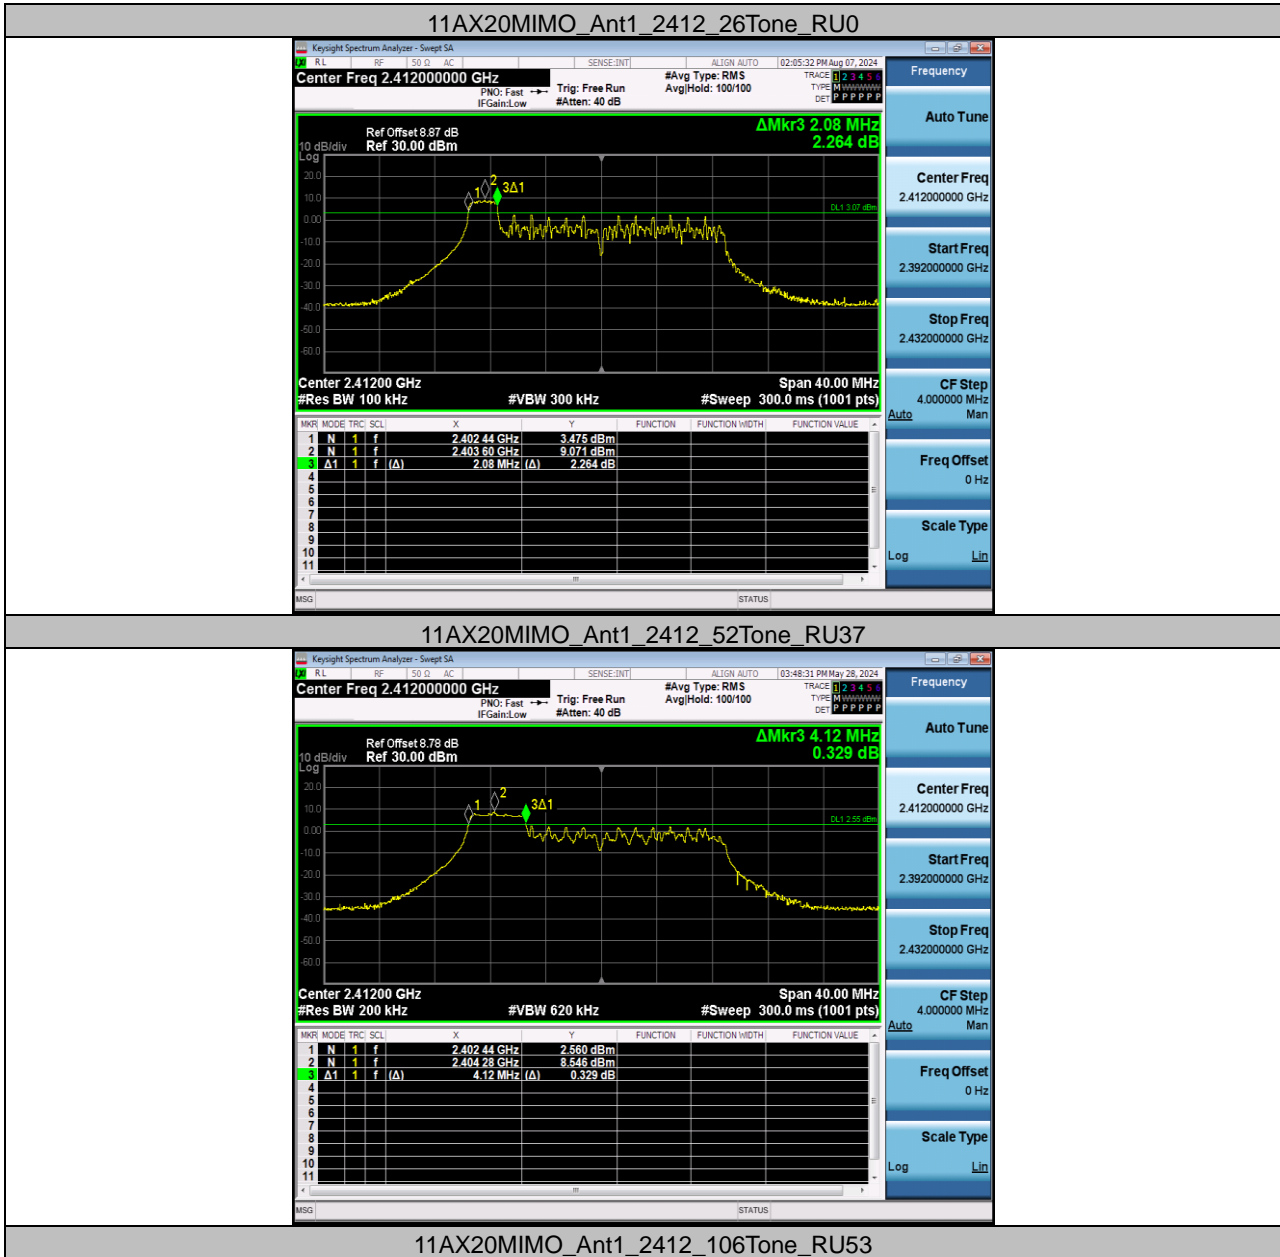

BUREAU VERITAS

Reference No.: W7L-P24040002RF01

TEST GRAPHS