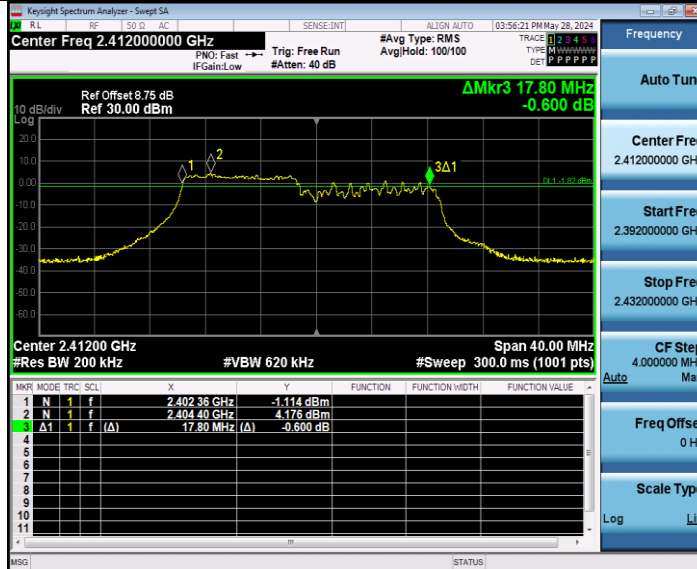

### TEST GRAPHS

BUREAU VERITAS

Reference No.: W7L-P24040002RF01

11AX20MIMO Ant2\_2412\_26Tone\_RU0

11AX20MIMO Ant2\_2412\_52Tone\_RU37

BUREAU VERITAS

Reference No.: W7L-P24040002RF01

11AX20MIMO Ant2\_2412\_106Tone\_RU53