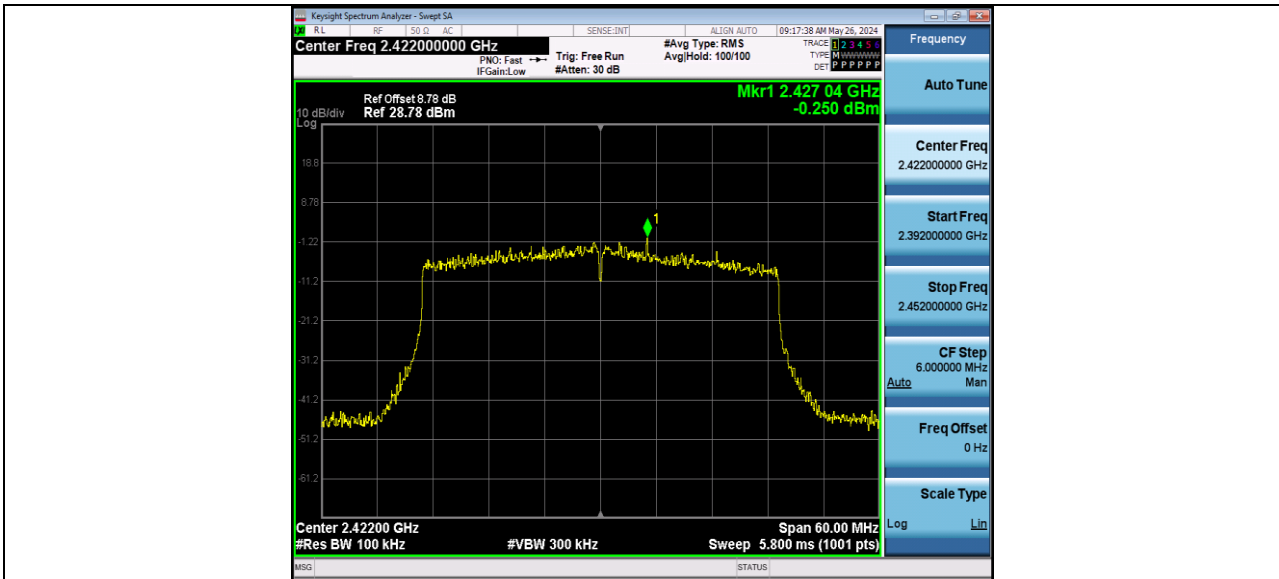

BUREAU VERITAS

Reference No.: W7L-P24040002RF01

11AX20MIMO Ant2\_2462\_1000~26500

11AX40MIMO Ant1\_2422\_0~Reference

BUREAU VERITAS

Reference No.: W7L-P24040002RF01

11AX40MIMO\_Ant1\_2422\_30~1000

11AX40MIMO\_Ant1\_2422\_1000~26500