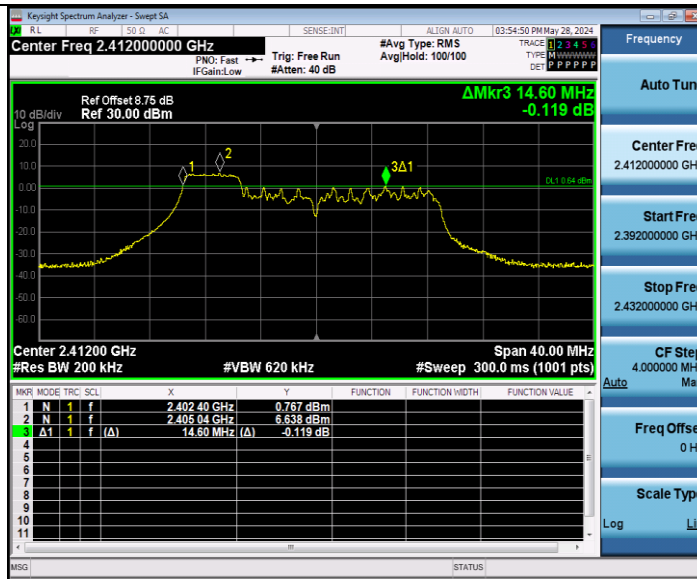

### TEST GRAPHS

BUREAU VERITAS

Reference No.: W7L-P24040002RF01

11AX20MIMO Ant2\_2412\_26Tone\_RU0

11AX20MIMO Ant2\_2412\_52Tone\_RU37

BUREAU VERITAS

Reference No.: W7L-P24040002RF01

11AX20MIMO Ant2\_2412\_106Tone\_RU53