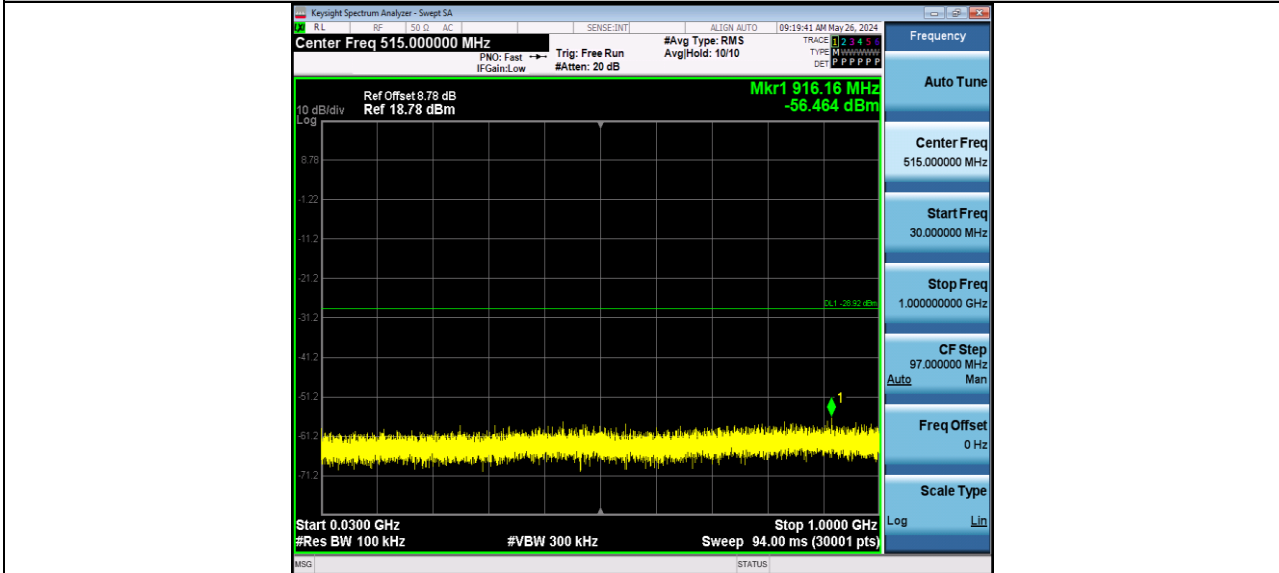

BUREAU VERITAS

Reference No.: W7L-P24040002RF01

11AX20MIMO Ant2\_2462\_1000~26500

11AX40MIMO Ant1\_2422\_0~Reference

BUREAU VERITAS

Reference No.: W7L-P24040002RF01

11AX40MIMO\_Ant1\_2422\_30~1000

11AX40MIMO\_Ant1\_2422\_1000~26500

BUREAU VERITAS

Reference No.: W7L-P24040002RF01

11AX40MIMO\_Ant2\_2422\_0-Reference

11AX40MIMO\_Ant2\_2422\_30~1000

BUREAU VERITAS

Reference No.: W7L-P24040002RF01

11AX40MIMO\_Ant2\_2422\_1000~26500

11AX40MIMO\_Ant1\_2437\_0~Reference

BUREAU VERITAS

Reference No.: W7L-P24040002RF01

11AX40MIMO\_Ant1\_2437\_30~1000

11AX40MIMO\_Ant1\_2437\_1000~26500

BUREAU VERITAS

Reference No.: W7L-P24040002RF01

11AX40MIMO\_Ant2\_2437\_0-Reference

11AX40MIMO\_Ant2\_2437\_30-1000