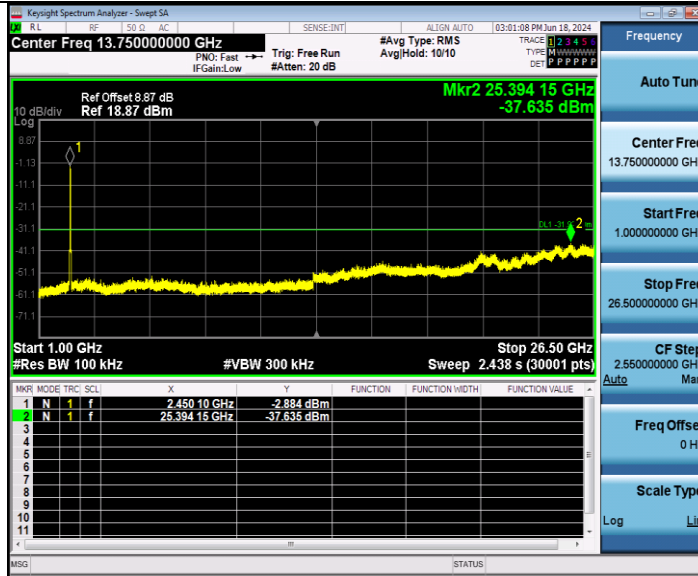

11AX40MIMO_Ant1_2452_1000~26500

BUREAU VERITAS

Reference No.: W7L-P24040002RF01