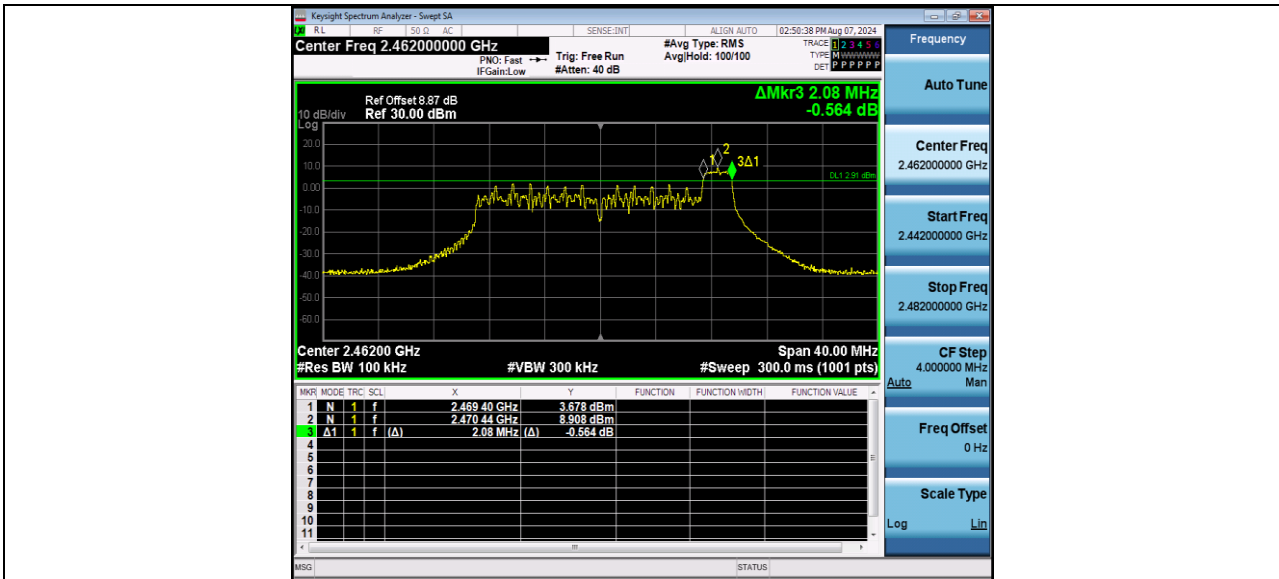

11AX20MIMO\_Ant2\_2437\_52Tone\_RU38

BUREAU VERITAS

Reference No.: W7L-P24040002RF01

11AX20MIMO Ant2\_2437\_106Tone\_RU53

11AX20MIMO Ant1\_2462\_26Tone\_RU8

BUREAU VERITAS

Reference No.: W7L-P24040002RF01

11AX20MIMO Ant1\_2462\_52Tone\_RU40