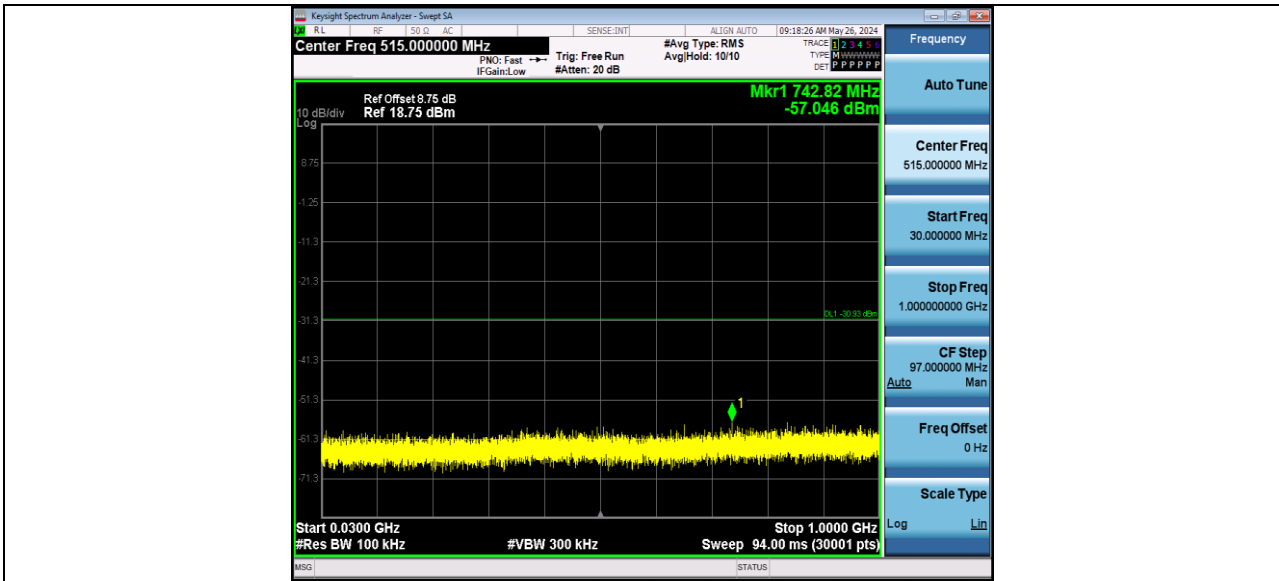

BUREAU VERITAS

Reference No.: W7L-P24040002RF01

11AX40MIMO\_Ant2\_2422\_0-Reference

11AX40MIMO\_Ant2\_2422\_30~1000

BUREAU VERITAS

Reference No.: W7L-P24040002RF01

11AX40MIMO\_Ant2\_2422\_1000~26500

11AX40MIMO\_Ant1\_2437\_0~Reference