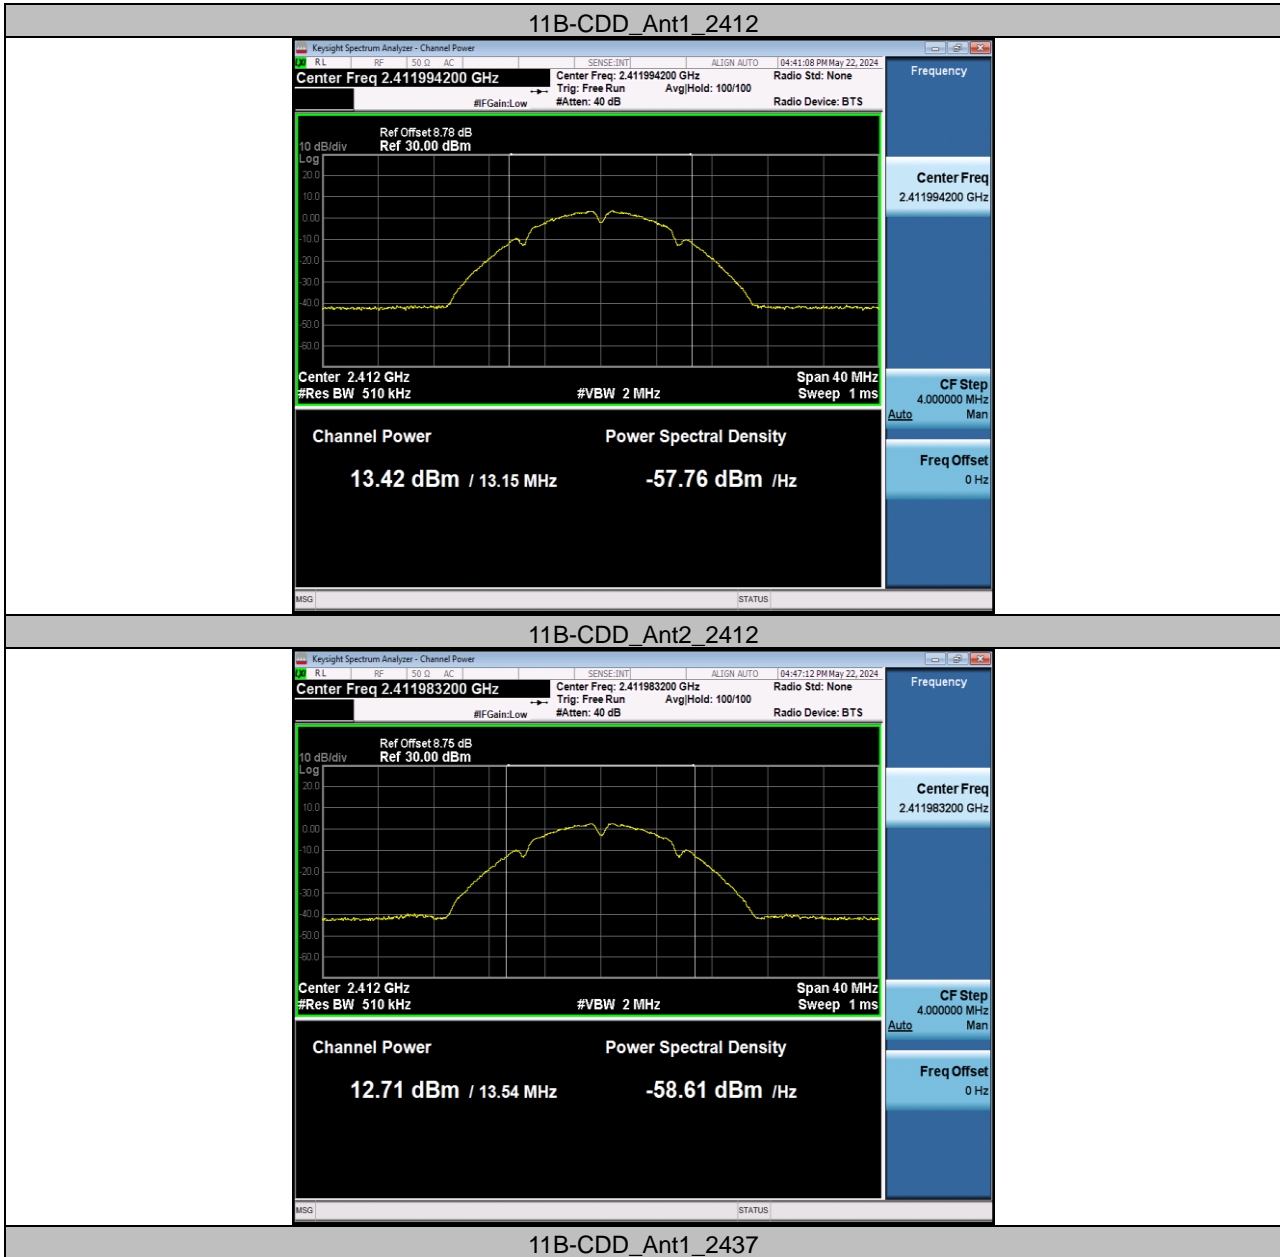

Reference No.: W7L-P24040002RF01

TEST GRAPHS