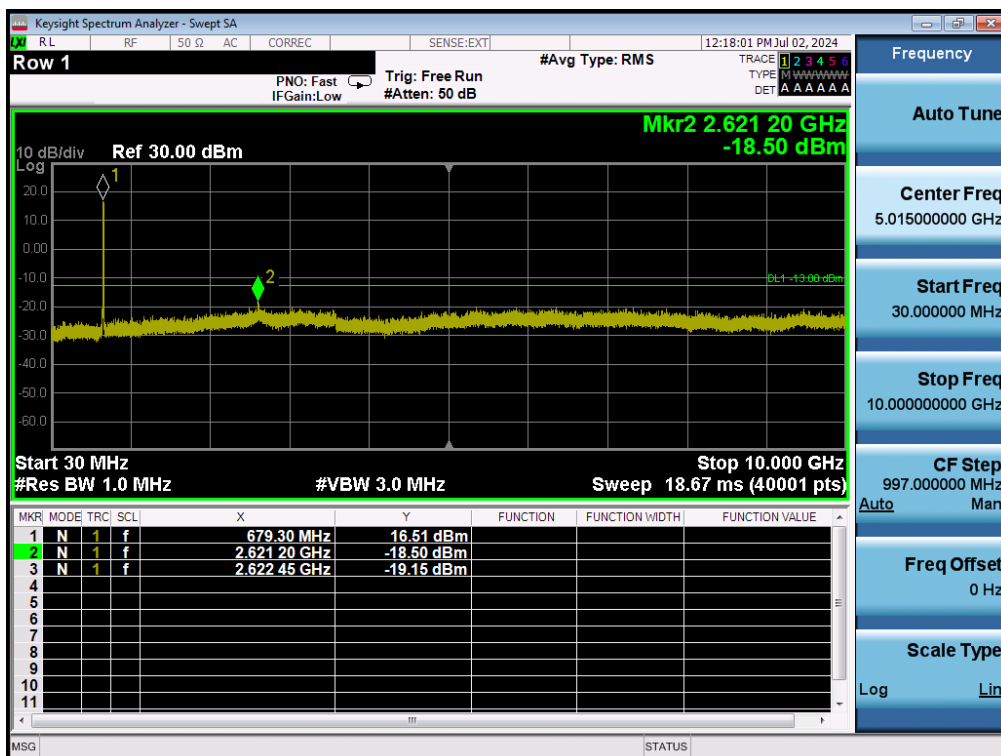

- Band Edge (Low CH)

LTE Band 38 / 5MHz / QPSK - RB Size/Offset (1/0)

- Band Edge (Mid CH)

LTE Band 38 / 5MHz / QPSK - RB Size/Offset (12/13)

- Band Edge (High CH)

LTE Band 38 / 5MHz / QPSK - RB Size/Offset (1/24)

8.4. SPURIOUS AND HARMONICS EMISSIONS(Conducted)

8.4.1. LTE Band 71

LTE Band 71 / 20MHz / QPSK - RB Size/Offset (50/50) - Low Channel

LTE Band 71 / 20MHz / 16QAM - RB Size/Offset (50/0) - High Channel

LTE Band 71 / 15MHz / 64QAM - RB Size/Offset (1/74) - Low Channel

LTE Band 71 / 15MHz 64QAM / - RB Size/Offset (75/0) - Mid Channel

LTE Band 71 / 15MHz / QPSK - RB Size/Offset (36/18) - High Channel

8.4.2. LTE Band 12(17)

LTE Band 12 / 10MHz / 64QAM - RB Size/Offset (50/0) - Low Channel