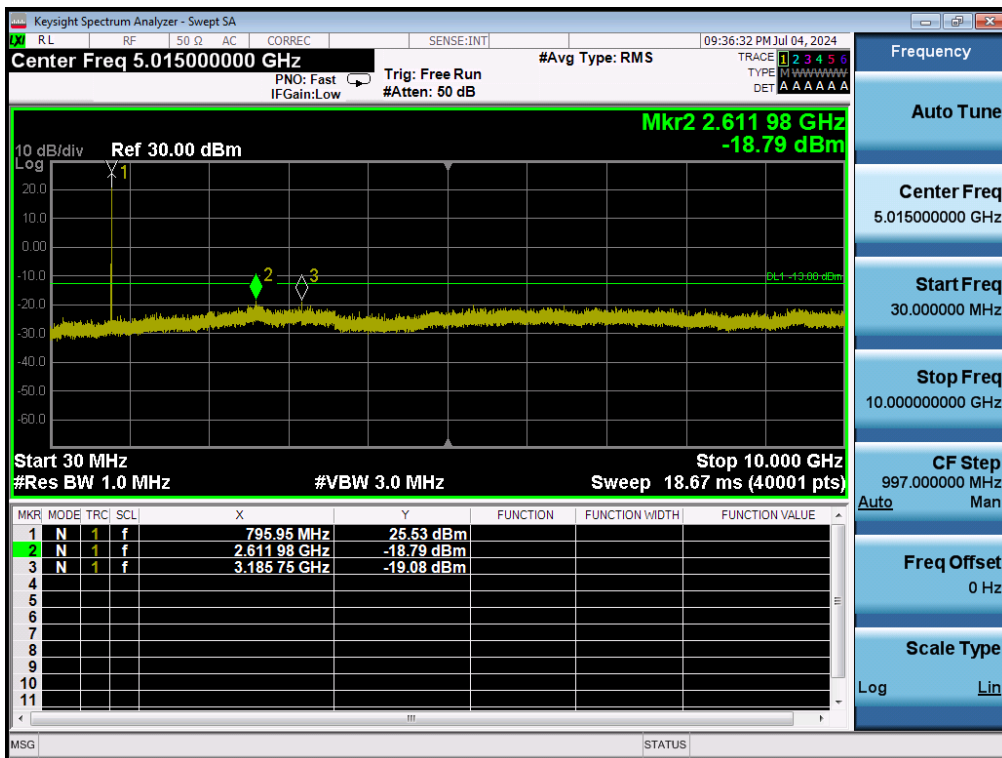

8.4.3. LTE Band 13

LTE Band 13 / 10MHz / QPSK - RB Size/Offset (50/0) - Low Channel

LTE Band 13 / 5MHz / 64QAM - RB Size/Offset (1/24) - Low Channel

LTE Band 13 / 5MHz / 16QAM -- RB Size/Offset (1/24) - High Channel

8.4.4. LTE Band 14

LTE Band 14 / 10MHz / QPSK - RB Size/Offset (1/49) - Low Channel

LTE Band 14 / 5MHz / 64QAM - RB Size/Offset (1/12) - Low Channel

LTE Band 14 / 5MHz / 16QAM -- RB Size/Offset (1/12) - High Channel