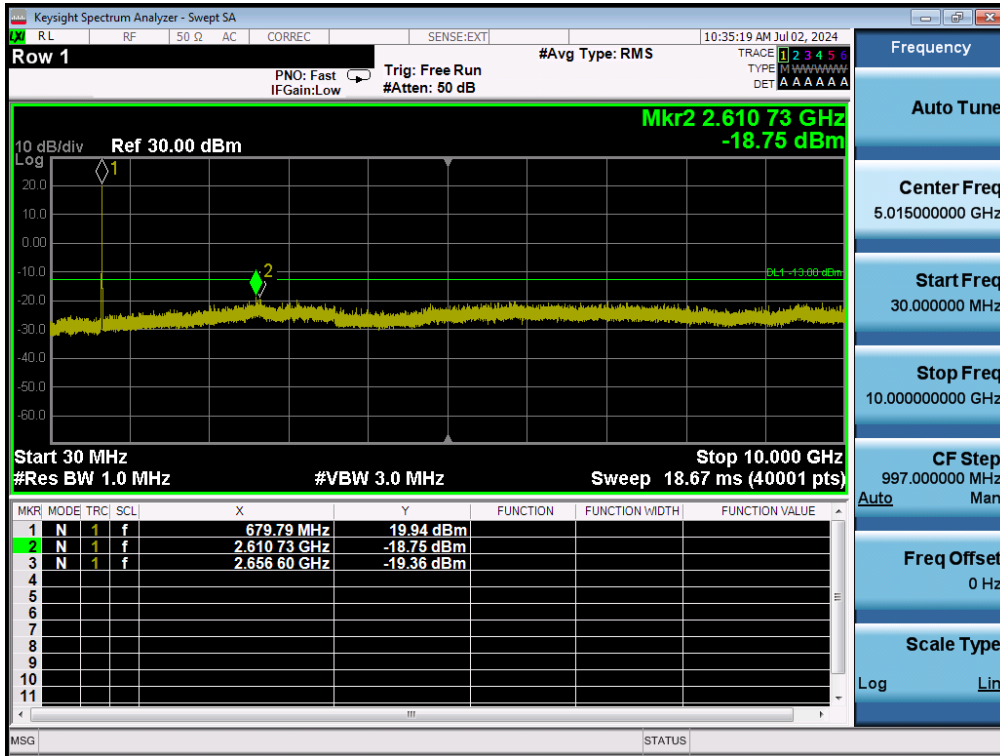

- Band Edge (Low CH)

LTE Band 38 / 10MHz / QPSK - RB Size/Offset (25/0)

- Band Edge (Mid CH)

LTE Band 38 / 10MHz / QPSK - RB Size/Offset (1/49)

- Band Edge (High CH)

LTE Band 38 / 10MHz / QPSK - RB Size/Offset (1/0)

- Band Edge (Low CH)

LTE Band 38 / 5MHz / QPSK - RB Size/Offset (1/0)

- Band Edge (Mid CH)

LTE Band 38 / 5MHz / QPSK - RB Size/Offset (12/13)

- Band Edge (High CH)

LTE Band 38 / 5MHz / QPSK - RB Size/Offset (1/24)

8.4. SPURIOUS AND HARMONICS EMISSIONS(Conducted)

8.4.1. LTE Band 71

LTE Band 71 / 20MHz / QPSK - RB Size/Offset (50/50) - Low Channel

LTE Band 71 / 20MHz / 16QAM - RB Size/Offset (50/0) - High Channel

LTE Band 71 / 15MHz / 64QAM - RB Size/Offset (1/74) - Low Channel