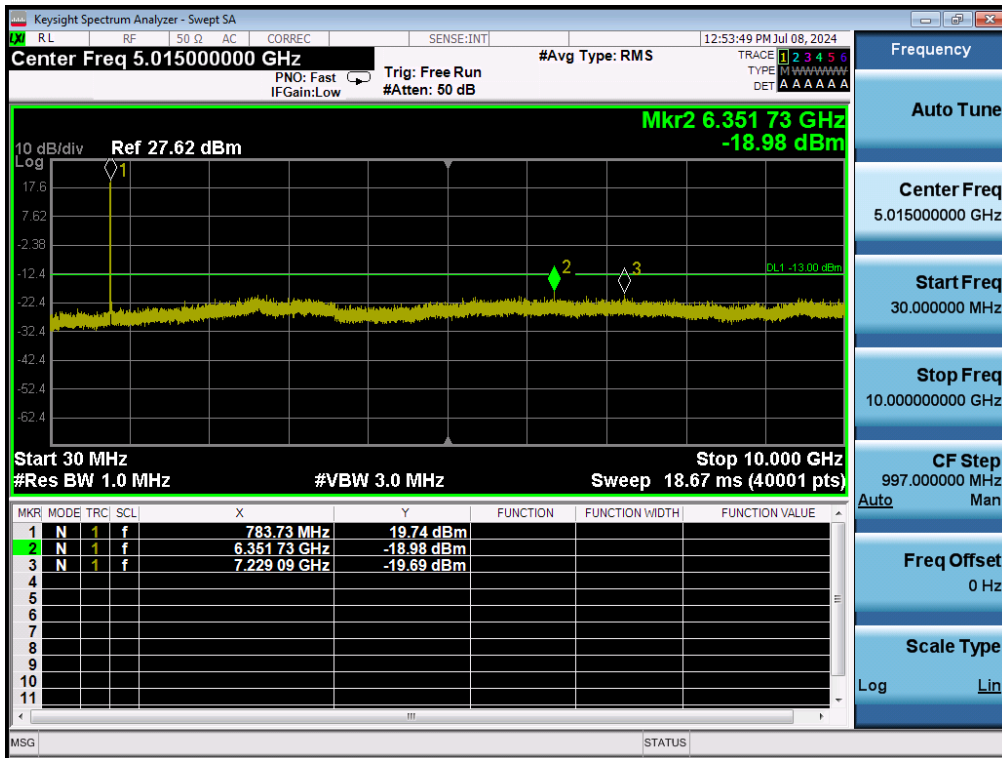

LTE Band 12 / 10MHz / 256QAM - RB Size/Offset (25/0) - High Channel

LTE Band 12 / 5MHz / 16QAM - RB Size/Offset (1/24) - Low Channel

LTE Band 12 / 5MHz / 64QAM - RB Size/Offset (12/13) - Mid Channel

LTE Band 12 / 5MHz / 64QAM - RB Size/Offset (25/0) - High Channel

8.4.3. LTE Band 13

LTE Band 13 / 10MHz / QPSK - RB Size/Offset (50/0) - Low Channel

LTE Band 13 / 5MHz / 64QAM - RB Size/Offset (1/24) - Low Channel

LTE Band 13 / 5MHz / 16QAM -- RB Size/Offset (1/24) - High Channel