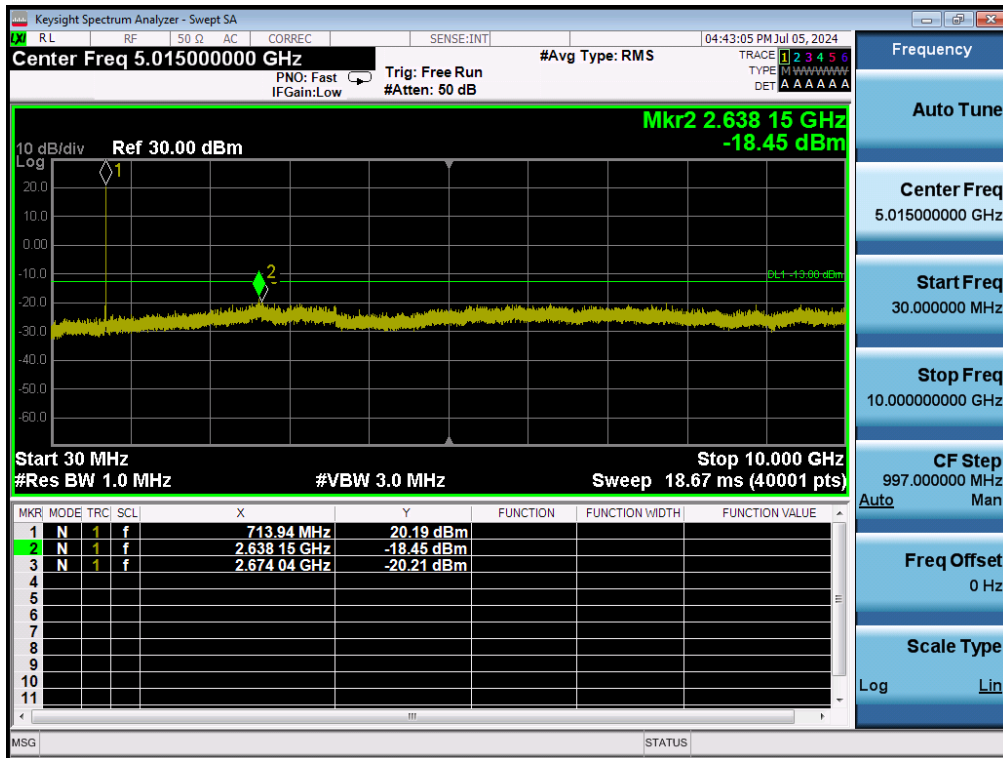

8.4. SPURIOUS AND HARMONICS EMISSIONS(Conducted)

8.4.1. LTE Band 71

LTE Band 71 / 20MHz / QPSK - RB Size/Offset (50/50) - Low Channel

LTE Band 71 / 20MHz / 16QAM - RB Size/Offset (50/0) - High Channel

LTE Band 71 / 15MHz / 64QAM - RB Size/Offset (1/74) - Low Channel

LTE Band 71 / 15MHz 64QAM / - RB Size/Offset (75/0) - Mid Channel

LTE Band 71 / 15MHz / QPSK - RB Size/Offset (36/18) - High Channel

8.4.2. LTE Band 12(17)

LTE Band 12 / 10MHz / 64QAM - RB Size/Offset (50/0) - Low Channel

LTE Band 12 / 10MHz / 256QAM - RB Size/Offset (25/0) - High Channel

LTE Band 12 / 5MHz / 16QAM - RB Size/Offset (1/24) - Low Channel

LTE Band 12 / 5MHz / 64QAM - RB Size/Offset (12/13) - Mid Channel

LTE Band 12 / 5MHz / 64QAM - RB Size/Offset (25/0) - High Channel