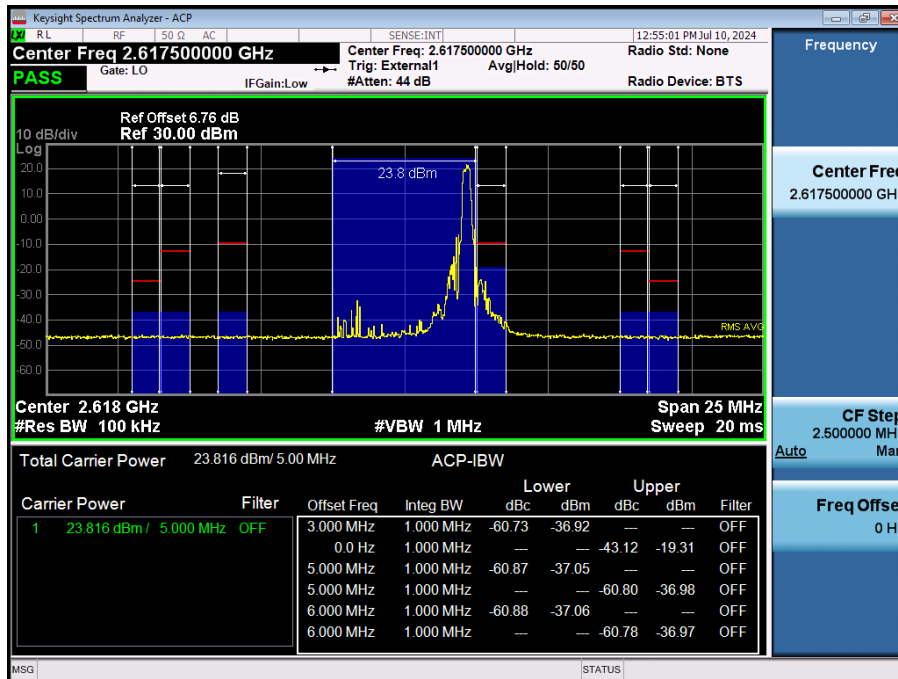

- Band Edge (Low CH)

LTE Band 38 / 10MHz / QPSK - RB Size/Offset (25/0)

- Band Edge (Mid CH)

LTE Band 38 / 10MHz / QPSK - RB Size/Offset (1/49)

- Band Edge (High CH)

LTE Band 38 / 10MHz / QPSK - RB Size/Offset (1/0)

- Band Edge (Low CH)

LTE Band 38 / 5MHz / QPSK - RB Size/Offset (1/0)

- Band Edge (Mid CH)

LTE Band 38 / 5MHz / QPSK - RB Size/Offset (12/13)

- Band Edge (High CH)

LTE Band 38 / 5MHz / QPSK - RB Size/Offset (1/24)

8.4. SPURIOUS AND HARMONICS EMISSIONS(Conducted)

8.4.1. LTE Band 71

LTE Band 71 / 20MHz / QPSK - RB Size/Offset (50/50) - Low Channel

LTE Band 71 / 20MHz / 16QAM - RB Size/Offset (50/0) - High Channel

LTE Band 71 / 15MHz / 64QAM - RB Size/Offset (1/74) - Low Channel