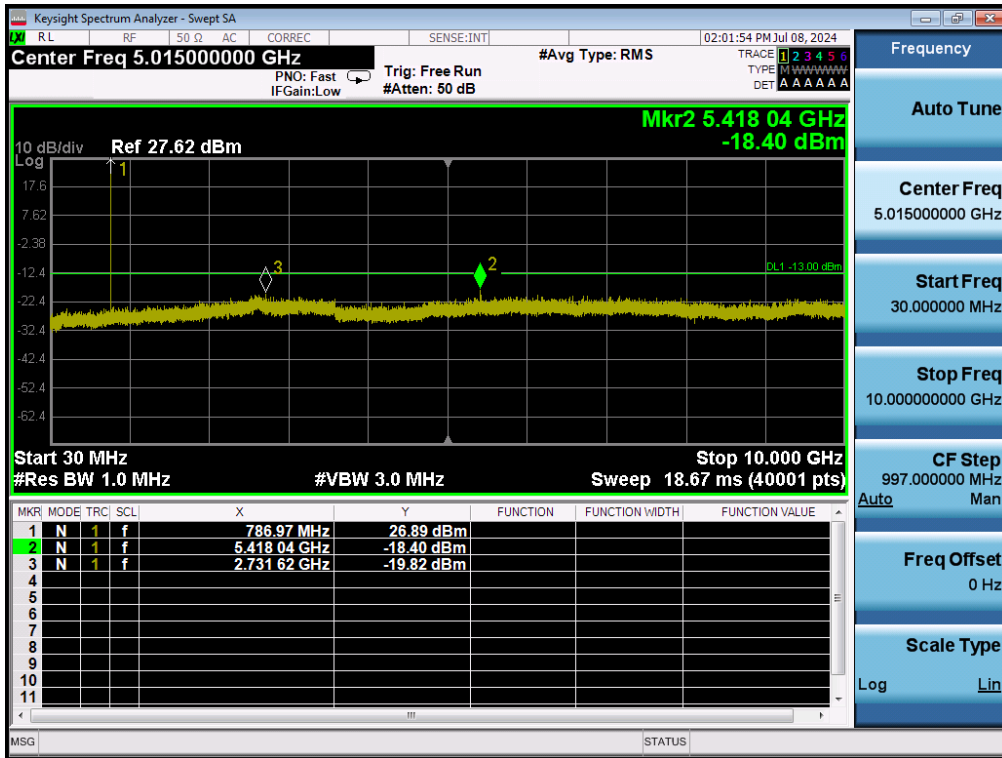

LTE Band 12 / 10MHz / 256QAM - RB Size/Offset (25/0) - High Channel

LTE Band 12 / 5MHz / 16QAM - RB Size/Offset (1/24) - Low Channel

LTE Band 12 / 5MHz / 64QAM - RB Size/Offset (12/13) - Mid Channel

LTE Band 12 / 5MHz / 64QAM - RB Size/Offset (25/0) - High Channel

8.4.3. LTE Band 13

LTE Band 13 / 10MHz / QPSK - RB Size/Offset (50/0) - Low Channel

LTE Band 13 / 5MHz / 64QAM - RB Size/Offset (1/24) - Low Channel

LTE Band 13 / 5MHz / 16QAM -- RB Size/Offset (1/24) - High Channel