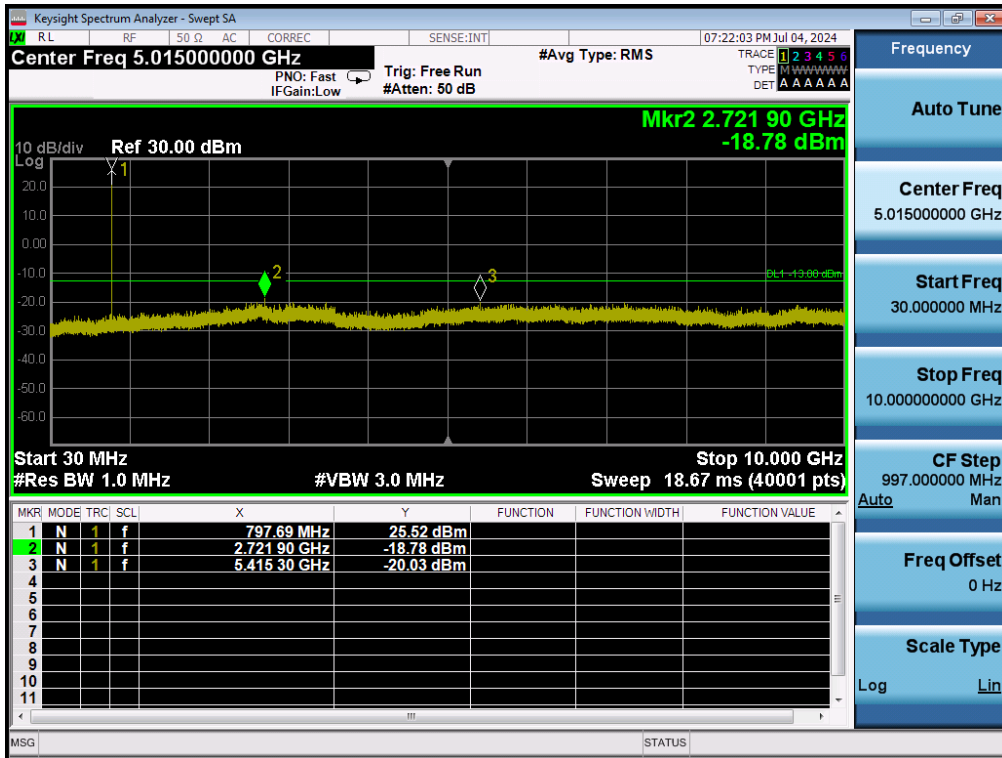

8.4.3. LTE Band 13

LTE Band 13 / 10MHz / QPSK - RB Size/Offset (50/0) - Low Channel

LTE Band 13 / 5MHz / 64QAM - RB Size/Offset (1/24) - Low Channel

LTE Band 13 / 5MHz / 16QAM -- RB Size/Offset (1/24) - High Channel

8.4.4. LTE Band 14

LTE Band 14 / 10MHz / QPSK - RB Size/Offset (1/49) - Low Channel

LTE Band 14 / 5MHz / 64QAM - RB Size/Offset (1/12) - Low Channel

LTE Band 14 / 5MHz / 16QAM -- RB Size/Offset (1/12) - High Channel