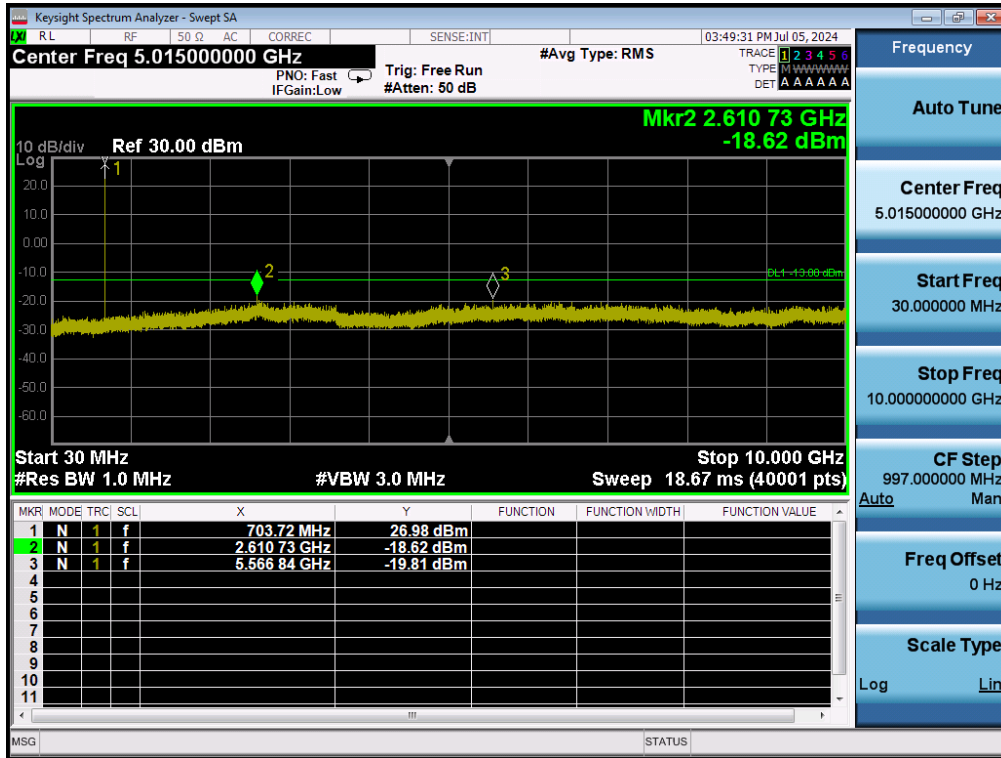

LTE Band 71 / 15MHz 64QAM / - RB Size/Offset (75/0) - Mid Channel

LTE Band 71 / 15MHz / QPSK - RB Size/Offset (36/18) - High Channel

8.4.2. LTE Band 12(17)

LTE Band 12 / 10MHz / 64QAM - RB Size/Offset (50/0) - Low Channel

LTE Band 12 / 10MHz / 256QAM - RB Size/Offset (25/0) - High Channel

LTE Band 12 / 5MHz / 16QAM - RB Size/Offset (1/24) - Low Channel

LTE Band 12 / 5MHz / 64QAM - RB Size/Offset (12/13) - Mid Channel

LTE Band 12 / 5MHz / 64QAM - RB Size/Offset (25/0) - High Channel