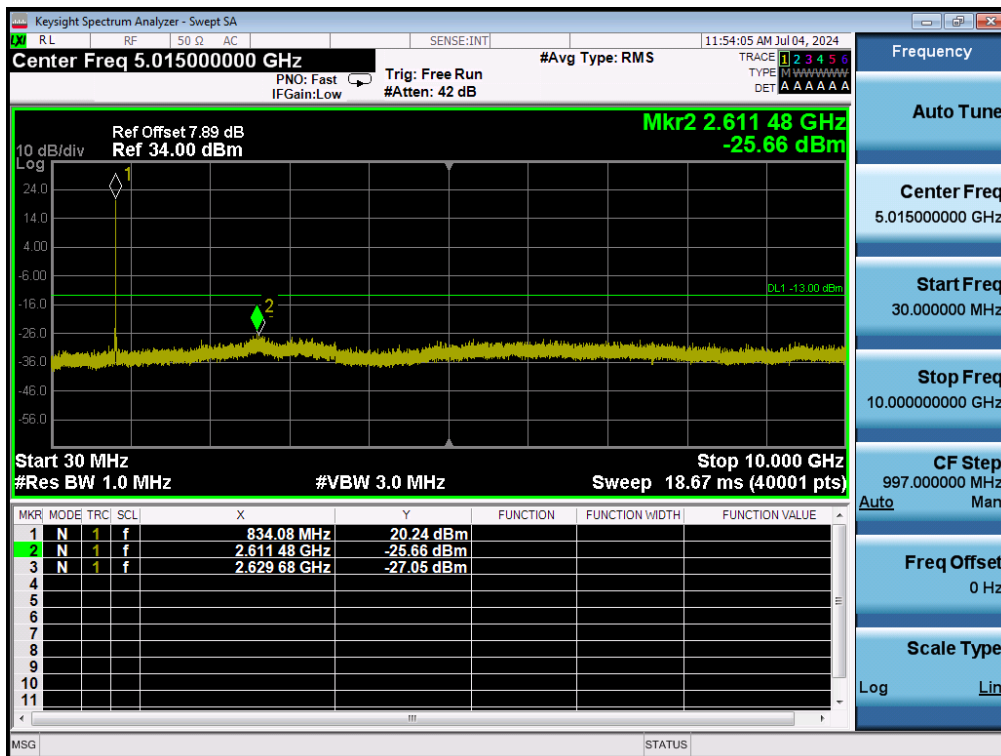

8.4.3. LTE Band 13

LTE Band 13 / 10MHz / QPSK - RB Size/Offset (50/0) - Low Channel

LTE Band 13 / 5MHz / 64QAM - RB Size/Offset (1/24) - Low Channel

LTE Band 13 / 5MHz / 16QAM -- RB Size/Offset (1/24) - High Channel

8.4.4. LTE Band 14

LTE Band 14 / 10MHz / QPSK - RB Size/Offset (1/49) - Low Channel

LTE Band 14 / 5MHz / 64QAM - RB Size/Offset (1/12) - Low Channel

LTE Band 14 / 5MHz / 16QAM -- RB Size/Offset (1/12) - High Channel

8.4.5. LTE Band 5

LTE Band 5 / 10MHz / 16QAM - RB Size/Offset (1/0) - Low Channel

LTE Band 5 / 10MHz / 256QAM - RB Size/Offset (25/0) - Mid Channel

LTE Band 5 / 10MHz / 64QAM -- RB Size/Offset (25/0) - High Channel