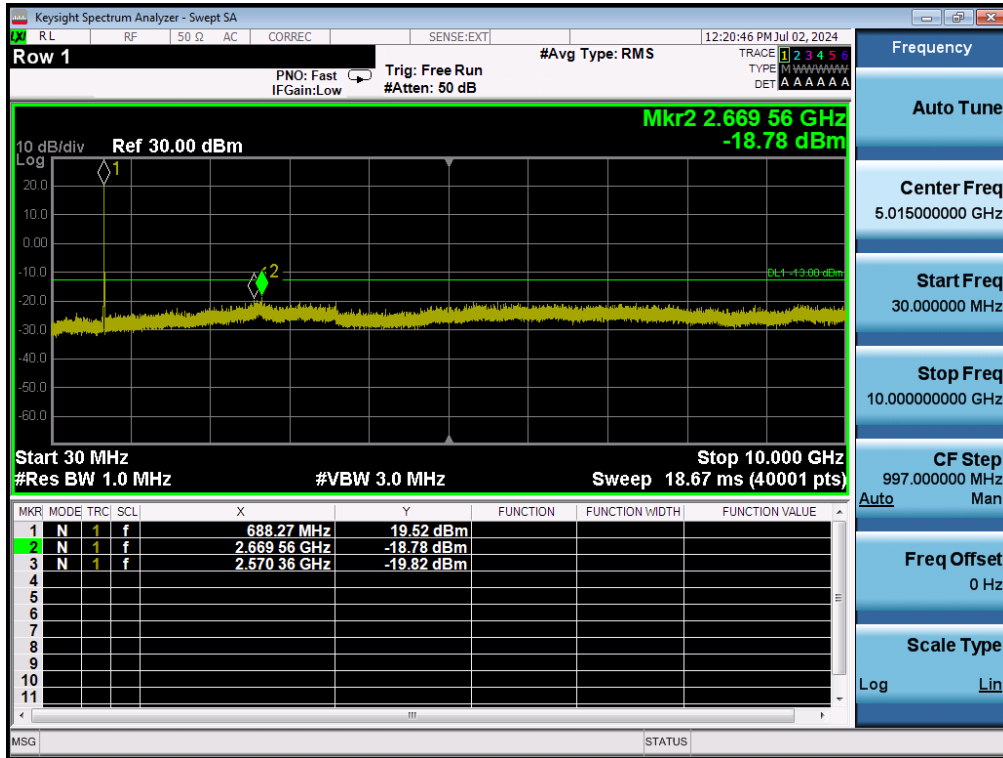

- Band Edge (Low CH)

LTE Band 38 / 5MHz / QPSK - RB Size/Offset (1/0)

- Band Edge (Mid CH)

LTE Band 38 / 5MHz / QPSK - RB Size/Offset (12/13)

- Band Edge (High CH)

LTE Band 38 / 5MHz / QPSK - RB Size/Offset (1/24)

8.4. SPURIOUS AND HARMONICS EMISSIONS(Conducted)

8.4.1. LTE Band 71

LTE Band 71 / 20MHz / QPSK - RB Size/Offset (50/50) - Low Channel

LTE Band 71 / 20MHz / 16QAM - RB Size/Offset (50/0) - High Channel

LTE Band 71 / 15MHz / 64QAM - RB Size/Offset (1/74) - Low Channel

LTE Band 71 / 15MHz 64QAM / - RB Size/Offset (75/0) - Mid Channel

LTE Band 71 / 15MHz / QPSK - RB Size/Offset (36/18) - High Channel

8.4.2. LTE Band 12(17)

LTE Band 12 / 10MHz / 64QAM - RB Size/Offset (50/0) - Low Channel