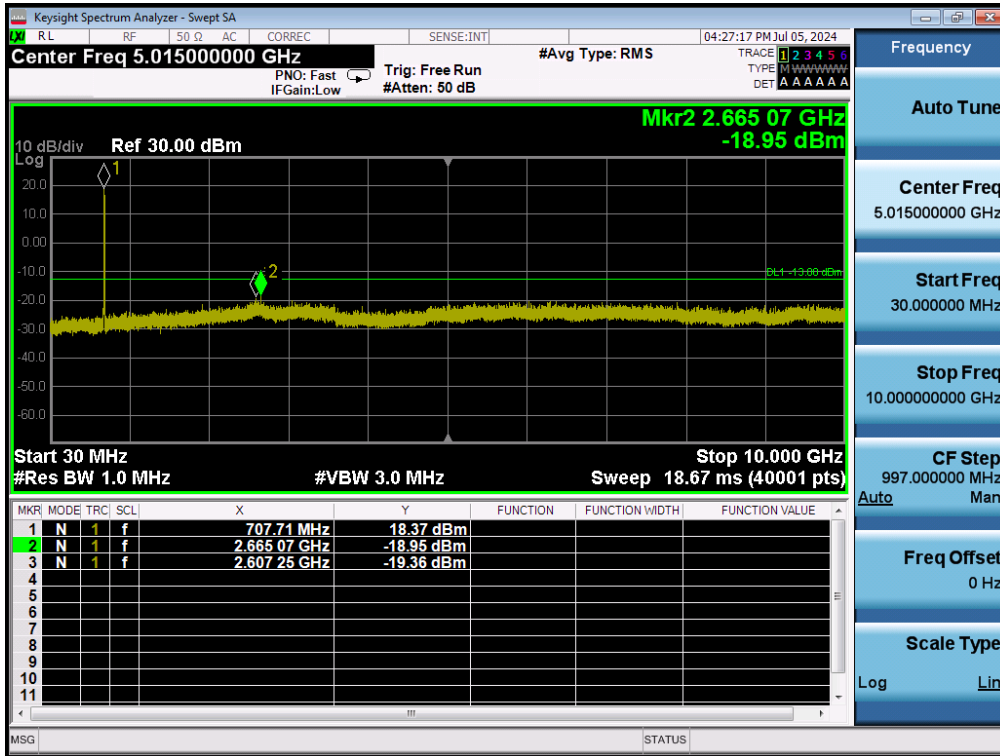

- Band Edge (Low CH)

LTE Band 38 / 5MHz / QPSK - RB Size/Offset (1/0)

- Band Edge (Mid CH)

LTE Band 38 / 5MHz / QPSK - RB Size/Offset (12/13)

- Band Edge (High CH)

LTE Band 38 / 5MHz / QPSK - RB Size/Offset (1/24)

8.4. SPURIOUS AND HARMONICS EMISSIONS(Conducted)

8.4.1. LTE Band 71

LTE Band 71 / 20MHz / QPSK - RB Size/Offset (50/50) - Low Channel

LTE Band 71 / 20MHz / 16QAM - RB Size/Offset (50/0) - High Channel

LTE Band 71 / 15MHz / 64QAM - RB Size/Offset (1/74) - Low Channel

LTE Band 71 / 15MHz 64QAM / - RB Size/Offset (75/0) - Mid Channel

LTE Band 71 / 15MHz / QPSK - RB Size/Offset (36/18) - High Channel

8.4.2. LTE Band 12(17)

LTE Band 12 / 10MHz / 64QAM - RB Size/Offset (50/0) - Low Channel