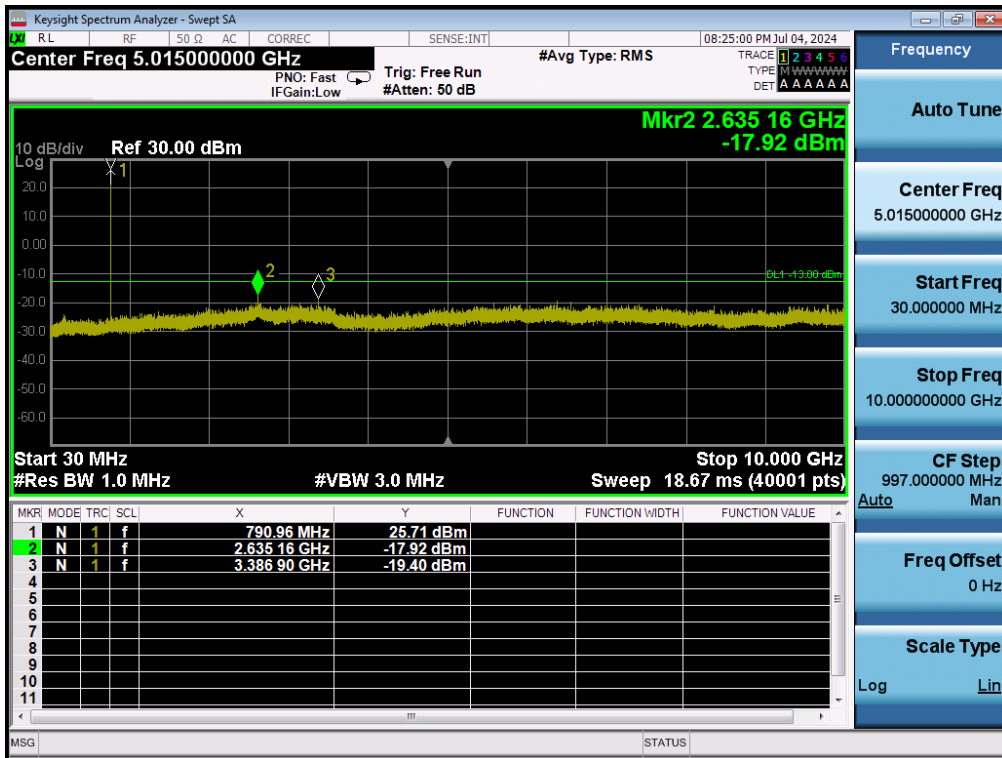

8.4.3. LTE Band 13

LTE Band 13 / 10MHz / QPSK - RB Size/Offset (50/0) - Low Channel

LTE Band 13 / 5MHz / 64QAM - RB Size/Offset (1/24) - Low Channel

LTE Band 13 / 5MHz / 16QAM -- RB Size/Offset (1/24) - High Channel

8.4.4. LTE Band 14

LTE Band 14 / 10MHz / QPSK - RB Size/Offset (1/49) - Low Channel

LTE Band 14 / 5MHz / 64QAM - RB Size/Offset (1/12) - Low Channel

LTE Band 14 / 5MHz / 16QAM -- RB Size/Offset (1/12) - High Channel