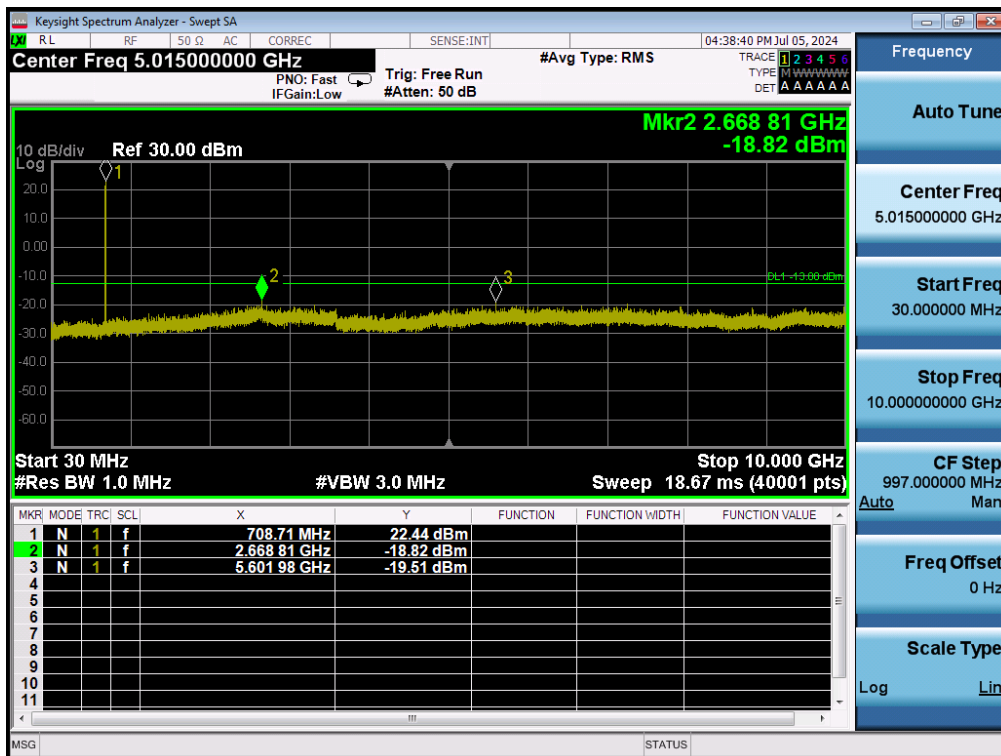

8.4. SPURIOUS AND HARMONICS EMISSIONS(Conducted)

8.4.1. LTE Band 71

LTE Band 71 / 20MHz / QPSK - RB Size/Offset (50/50) - Low Channel

LTE Band 71 / 20MHz / 16QAM - RB Size/Offset (50/0) - High Channel

LTE Band 71 / 15MHz / 64QAM - RB Size/Offset (1/74) - Low Channel

LTE Band 71 / 15MHz 64QAM / - RB Size/Offset (75/0) - Mid Channel

LTE Band 71 / 15MHz / QPSK - RB Size/Offset (36/18) - High Channel

8.4.2. LTE Band 12(17)

LTE Band 12 / 10MHz / 64QAM - RB Size/Offset (50/0) - Low Channel

LTE Band 12 / 10MHz / 256QAM - RB Size/Offset (25/0) - High Channel

LTE Band 12 / 5MHz / 16QAM - RB Size/Offset (1/24) - Low Channel

LTE Band 12 / 5MHz / 64QAM - RB Size/Offset (12/13) - Mid Channel

LTE Band 12 / 5MHz / 64QAM - RB Size/Offset (25/0) - High Channel