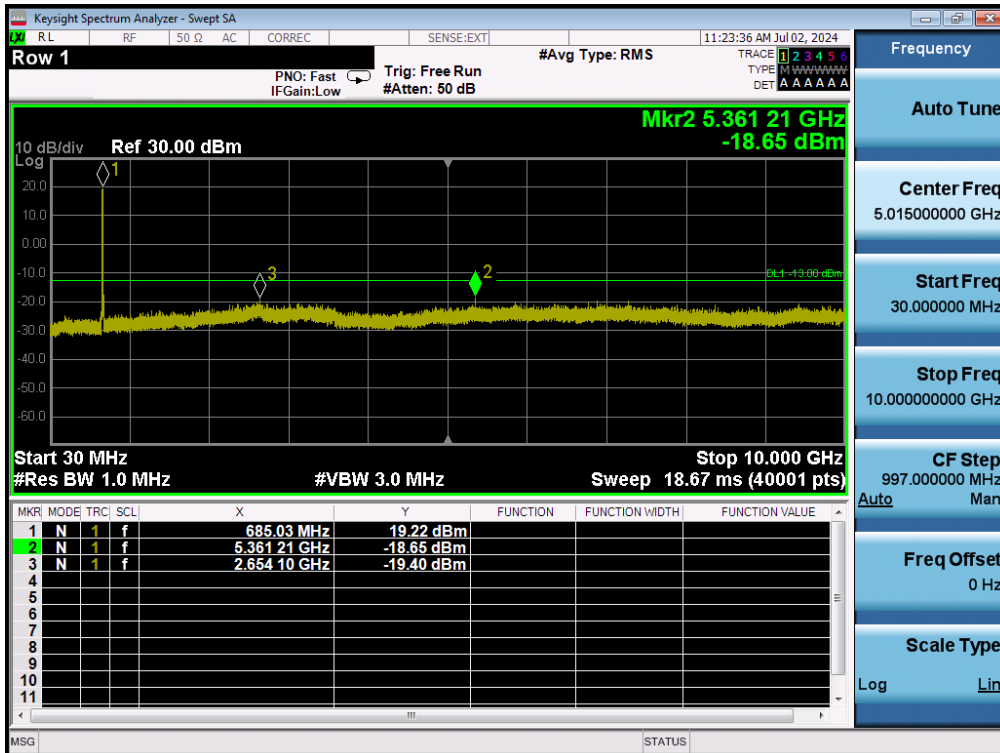

- Band Edge (Low CH)

LTE Band 38 / 10MHz / QPSK - RB Size/Offset (25/0)

- Band Edge (Mid CH)

LTE Band 38 / 10MHz / QPSK - RB Size/Offset (1/49)

- Band Edge (High CH)

LTE Band 38 / 10MHz / QPSK - RB Size/Offset (1/0)

- Band Edge (Low CH)

LTE Band 38 / 5MHz / QPSK - RB Size/Offset (1/0)

- Band Edge (Mid CH)

LTE Band 38 / 5MHz / QPSK - RB Size/Offset (12/13)

- Band Edge (High CH)

LTE Band 38 / 5MHz / QPSK - RB Size/Offset (1/24)

8.4. SPURIOUS AND HARMONICS EMISSIONS(Conducted)

8.4.1. LTE Band 71

LTE Band 71 / 20MHz / QPSK - RB Size/Offset (50/50) - Low Channel

LTE Band 71 / 20MHz / 16QAM - RB Size/Offset (50/0) - High Channel

LTE Band 71 / 15MHz / 64QAM - RB Size/Offset (1/74) - Low Channel