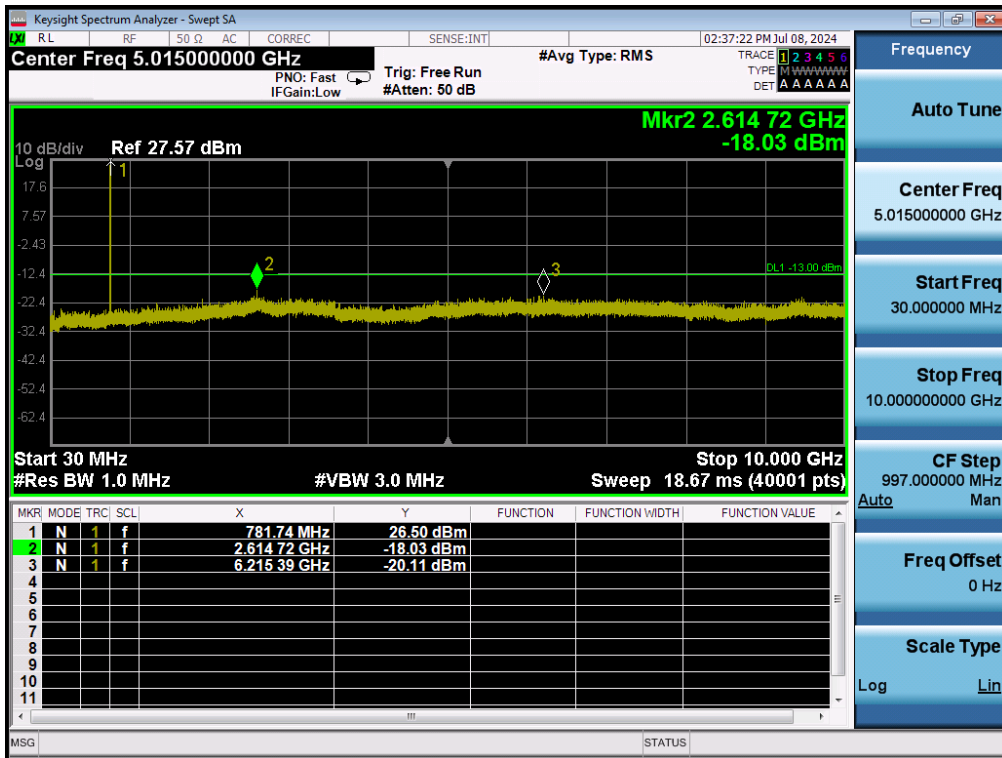

LTE Band 12 / 10MHz / 256QAM - RB Size/Offset (25/0) - High Channel

LTE Band 12 / 5MHz / 16QAM - RB Size/Offset (1/24) - Low Channel

LTE Band 12 / 5MHz / 64QAM - RB Size/Offset (12/13) - Mid Channel

LTE Band 12 / 5MHz / 64QAM - RB Size/Offset (25/0) - High Channel

8.4.3. LTE Band 13

LTE Band 13 / 10MHz / QPSK - RB Size/Offset (50/0) - Low Channel

LTE Band 13 / 5MHz / 64QAM - RB Size/Offset (1/24) - Low Channel

LTE Band 13 / 5MHz / 16QAM -- RB Size/Offset (1/24) - High Channel