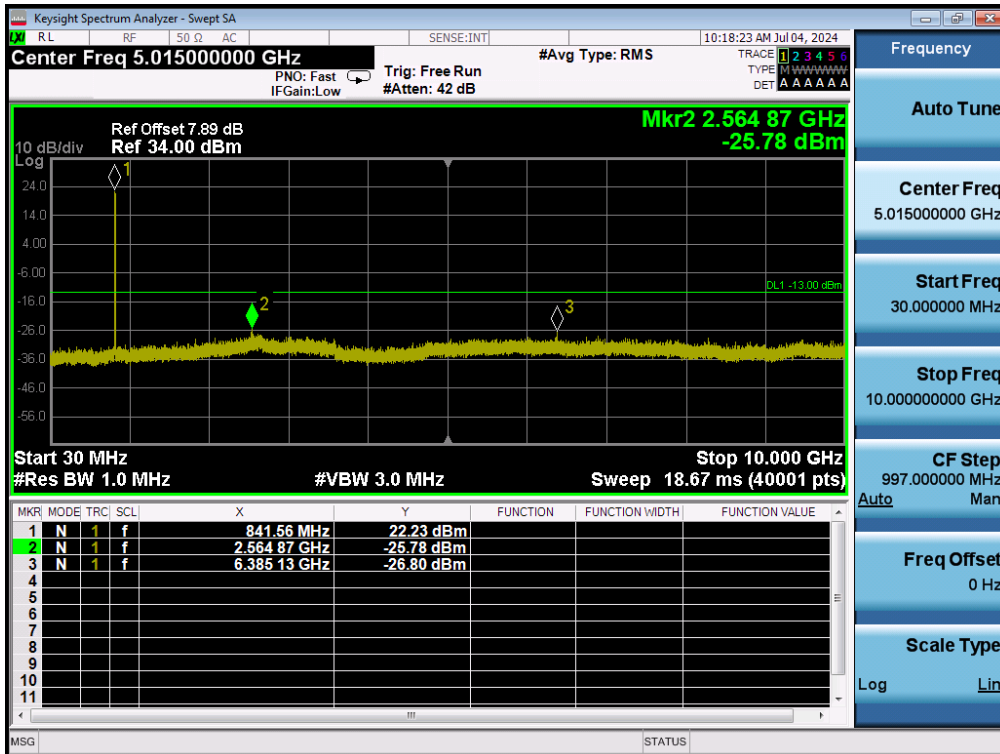

8.4.3. LTE Band 13

LTE Band 13 / 10MHz / QPSK - RB Size/Offset (50/0) - Low Channel

LTE Band 13 / 5MHz / 64QAM - RB Size/Offset (1/24) - Low Channel

LTE Band 13 / 5MHz / 16QAM -- RB Size/Offset (1/24) - High Channel

8.4.4. LTE Band 14

LTE Band 14 / 10MHz / QPSK - RB Size/Offset (1/49) - Low Channel

LTE Band 14 / 5MHz / 64QAM - RB Size/Offset (1/12) - Low Channel

LTE Band 14 / 5MHz / 16QAM -- RB Size/Offset (1/12) - High Channel

8.4.5. LTE Band 5

LTE Band 5 / 10MHz / 16QAM - RB Size/Offset (1/0) - Low Channel

LTE Band 5 / 10MHz / 256QAM - RB Size/Offset (25/0) - Mid Channel

LTE Band 5 / 10MHz / 64QAM -- RB Size/Offset (25/0) - High Channel