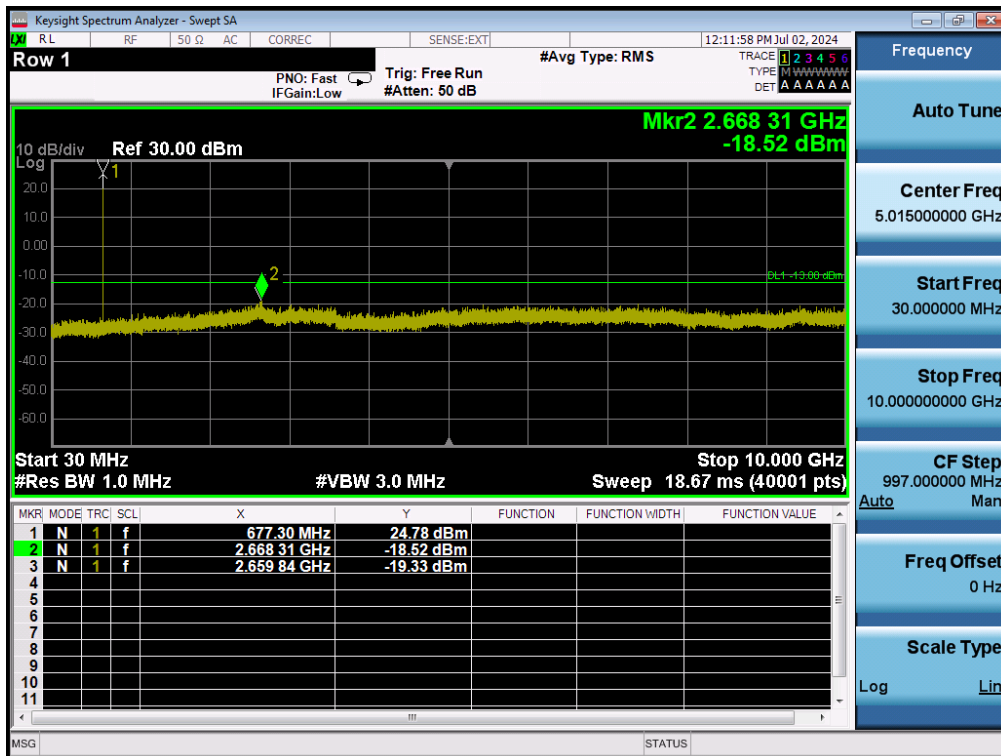

- Band Edge (Low CH)

LTE Band 38 / 5MHz / QPSK - RB Size/Offset (1/0)

- Band Edge (Mid CH)

LTE Band 38 / 5MHz / QPSK - RB Size/Offset (12/13)

- Band Edge (High CH)

LTE Band 38 / 5MHz / QPSK - RB Size/Offset (1/24)

8.4. SPURIOUS AND HARMONICS EMISSIONS(Conducted)

8.4.1. LTE Band 71

LTE Band 71 / 20MHz / QPSK - RB Size/Offset (50/50) - Low Channel

LTE Band 71 / 20MHz / 16QAM - RB Size/Offset (50/0) - High Channel

LTE Band 71 / 15MHz / 64QAM - RB Size/Offset (1/74) - Low Channel

LTE Band 71 / 15MHz 64QAM / - RB Size/Offset (75/0) - Mid Channel

LTE Band 71 / 15MHz / QPSK - RB Size/Offset (36/18) - High Channel

8.4.2. LTE Band 12(17)

LTE Band 12 / 10MHz / 64QAM - RB Size/Offset (50/0) - Low Channel