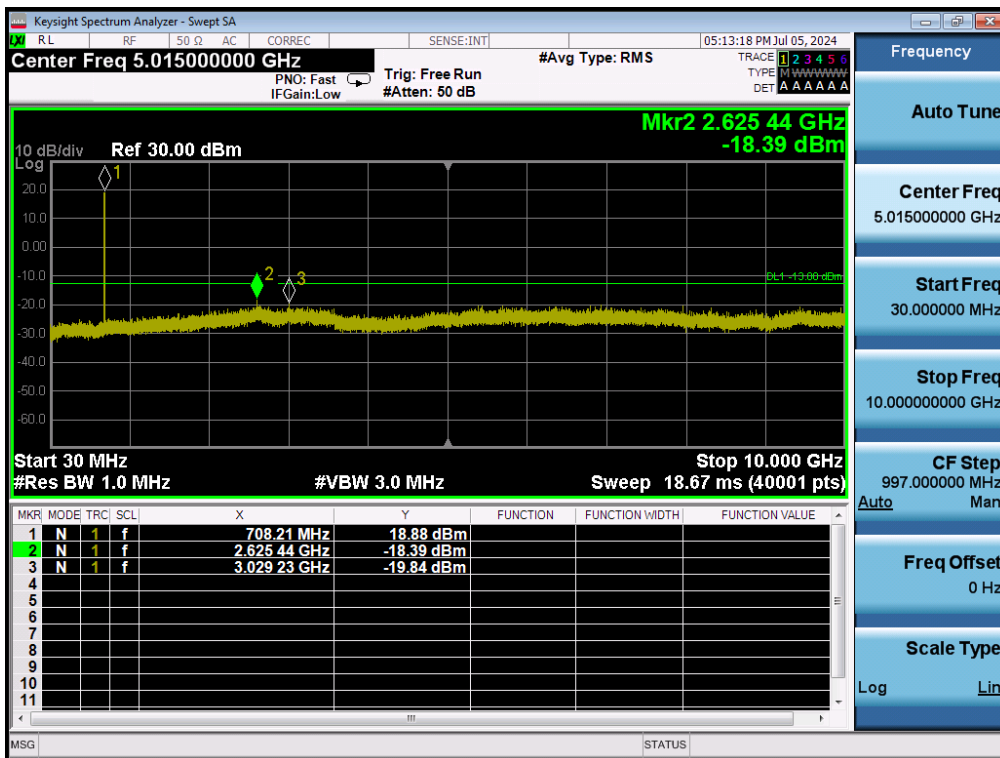

8.4. SPURIOUS AND HARMONICS EMISSIONS(Conducted)

8.4.1. LTE Band 71

LTE Band 71 / 20MHz / QPSK - RB Size/Offset (50/50) - Low Channel

LTE Band 71 / 20MHz / 16QAM - RB Size/Offset (50/0) - High Channel

LTE Band 71 / 15MHz / 64QAM - RB Size/Offset (1/74) - Low Channel

LTE Band 71 / 15MHz 64QAM / - RB Size/Offset (75/0) - Mid Channel

LTE Band 71 / 15MHz / QPSK - RB Size/Offset (36/18) - High Channel

8.4.2. LTE Band 12(17)

LTE Band 12 / 10MHz / 64QAM - RB Size/Offset (50/0) - Low Channel

LTE Band 12 / 10MHz / 256QAM - RB Size/Offset (25/0) - High Channel

LTE Band 12 / 5MHz / 16QAM - RB Size/Offset (1/24) - Low Channel

LTE Band 12 / 5MHz / 64QAM - RB Size/Offset (12/13) - Mid Channel

LTE Band 12 / 5MHz / 64QAM - RB Size/Offset (25/0) - High Channel