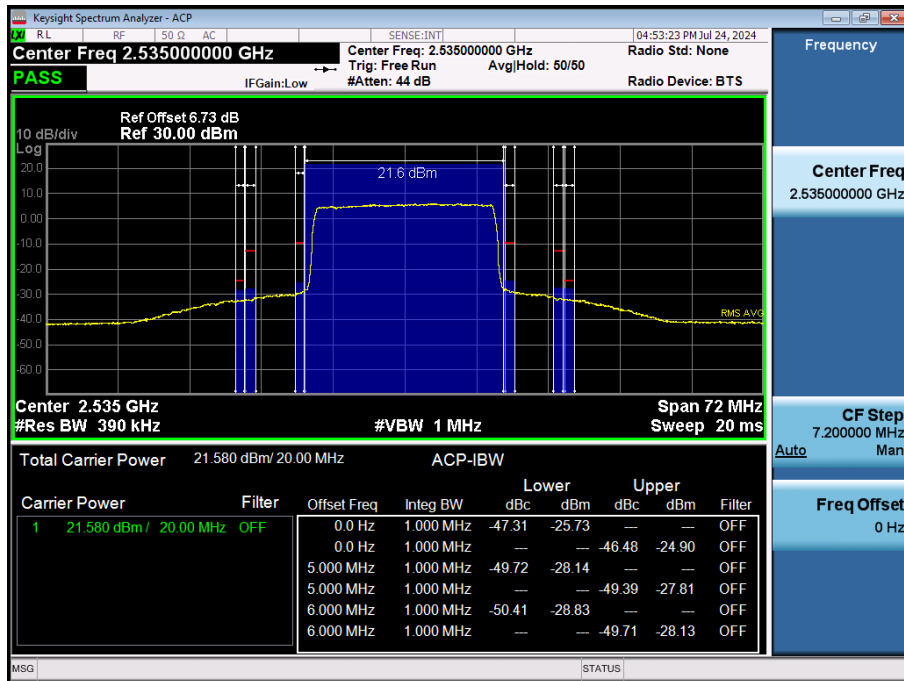

- Upper Band Edge

LTE Band 2 / 3MHz / 16QAM - RB Size/Offset (1/14)

- Upper Extended Band Edge

LTE Band 2 / 3MHz / QPSK - RB Size/Offset (8/4)

- Lower Band Edge

LTE Band 2 / 1.4MHz / 16QAM - RB Size/Offset (3/0)

- Lower Extended Band Edge

LTE Band 2 / 1.4MHz / QPSK - RB Size/Offset (3/2)

- Upper Band Edge

LTE Band 2 / 1.4MHz / 16QAM - RB Size/Offset (3/3)

- Upper Extended Band Edge

LTE Band 2 / 1.4MHz / 256QAM - RB Size/Offset (1/2)

8.3.8. LTE Band 7

- Band Edge (Low CH)

LTE Band 7 / 20MHz / 16QAM - RB Size/Offset (Full RB)

- Band Edge (Mid CH)

LTE Band 7 / 20MHz / 16QAM - RB Size/Offset (Full RB)

- Band Edge (High CH)

LTE Band 7 / 20MHz / 16QAM - RB Size/Offset (Full RB)