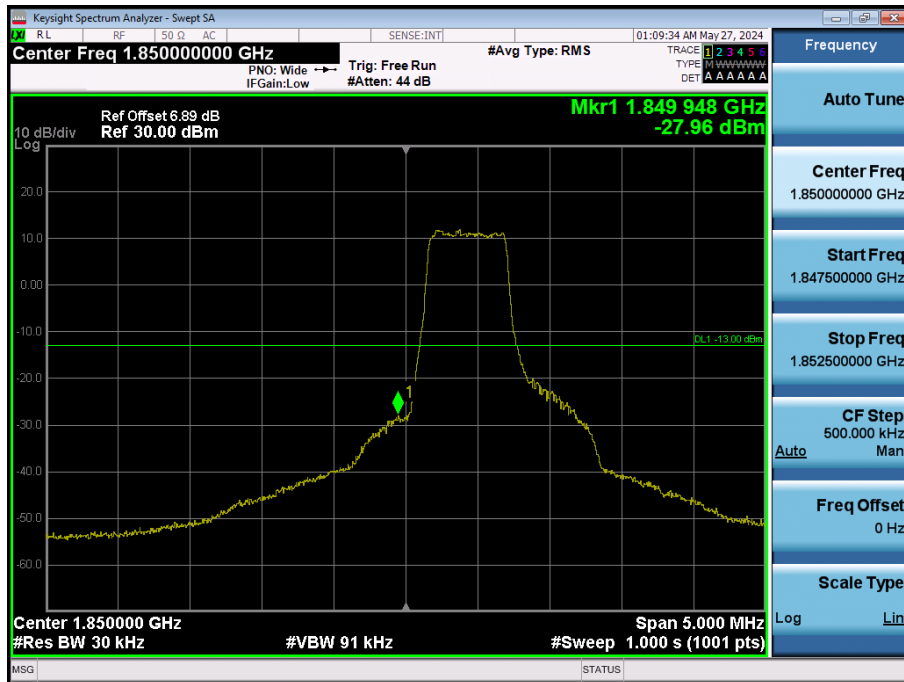

- Upper Band Edge

LTE Band 2 / 3MHz / 16QAM - RB Size/Offset (1/14)

- Upper Extended Band Edge

LTE Band 2 / 3MHz / QPSK - RB Size/Offset (8/4)

- Lower Band Edge

LTE Band 2 / 1.4MHz / 16QAM - RB Size/Offset (3/0)

- Lower Extended Band Edge

LTE Band 2 / 1.4MHz / QPSK - RB Size/Offset (3/2)

- Upper Band Edge

LTE Band 2 / 1.4MHz / 16QAM - RB Size/Offset (3/3)

- Upper Extended Band Edge

LTE Band 2 / 1.4MHz / 256QAM - RB Size/Offset (1/2)