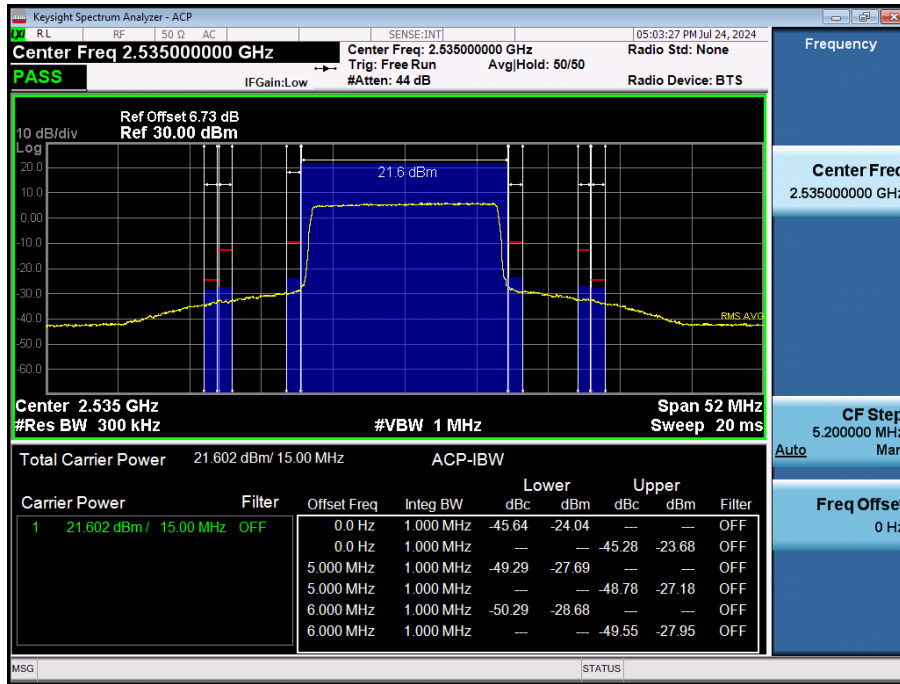

- Lower Extended Band Edge

LTE Band 2 / 1.4MHz / QPSK - RB Size/Offset (3/2)

- Upper Band Edge

LTE Band 2 / 1.4MHz / 16QAM - RB Size/Offset (3/3)

- Upper Extended Band Edge

LTE Band 2 / 1.4MHz / 256QAM - RB Size/Offset (1/2)

8.3.8. LTE Band 7

- Band Edge (Low CH)

LTE Band 7 / 20MHz / 16QAM - RB Size/Offset (Full RB)

- Band Edge (Mid CH)

LTE Band 7 / 20MHz / 16QAM - RB Size/Offset (Full RB)

- Band Edge (High CH)

LTE Band 7 / 20MHz / 16QAM - RB Size/Offset (Full RB)

- Band Edge (Low CH)

LTE Band 7 / 15MHz / 16QAM - RB Size/Offset (Full RB)

- Band Edge (Mid CH)

LTE Band 7 / 15MHz / 16QAM - RB Size/Offset (Full RB)

- Band Edge (High CH)

LTE Band 7 / 15MHz / 16QAM - RB Size/Offset (Full RB)