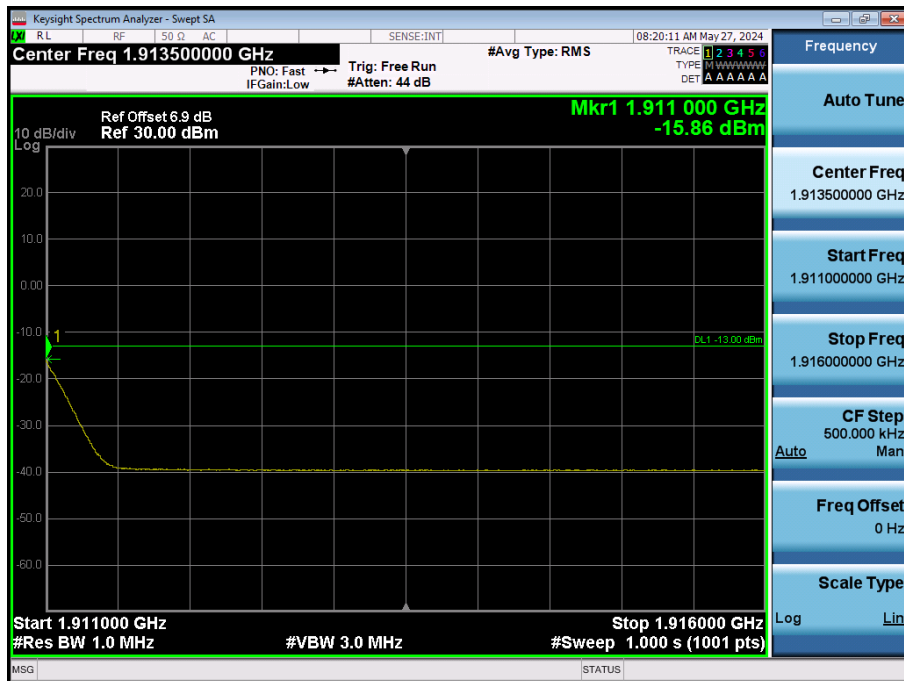

- Upper Band Edge

LTE Band 2 / 3MHz / 16QAM - RB Size/Offset (1/14)

- Upper Extended Band Edge

LTE Band 2 / 3MHz / QPSK - RB Size/Offset (8/4)

- Lower Band Edge

LTE Band 2 / 1.4MHz / 16QAM - RB Size/Offset (3/0)

- Lower Extended Band Edge

LTE Band 2 / 1.4MHz / QPSK - RB Size/Offset (3/2)

- Upper Band Edge

LTE Band 2 / 1.4MHz / 16QAM - RB Size/Offset (3/3)

- Upper Extended Band Edge

LTE Band 2 / 1.4MHz / 256QAM - RB Size/Offset (1/2)

8.3.8. LTE Band 7

- Band Edge (Low CH)

LTE Band 7 / 20MHz / 16QAM - RB Size/Offset (Full RB)

- Band Edge (Mid CH)

LTE Band 7 / 20MHz / 16QAM - RB Size/Offset (Full RB)

- Band Edge (High CH)

LTE Band 7 / 20MHz / 16QAM - RB Size/Offset (Full RB)