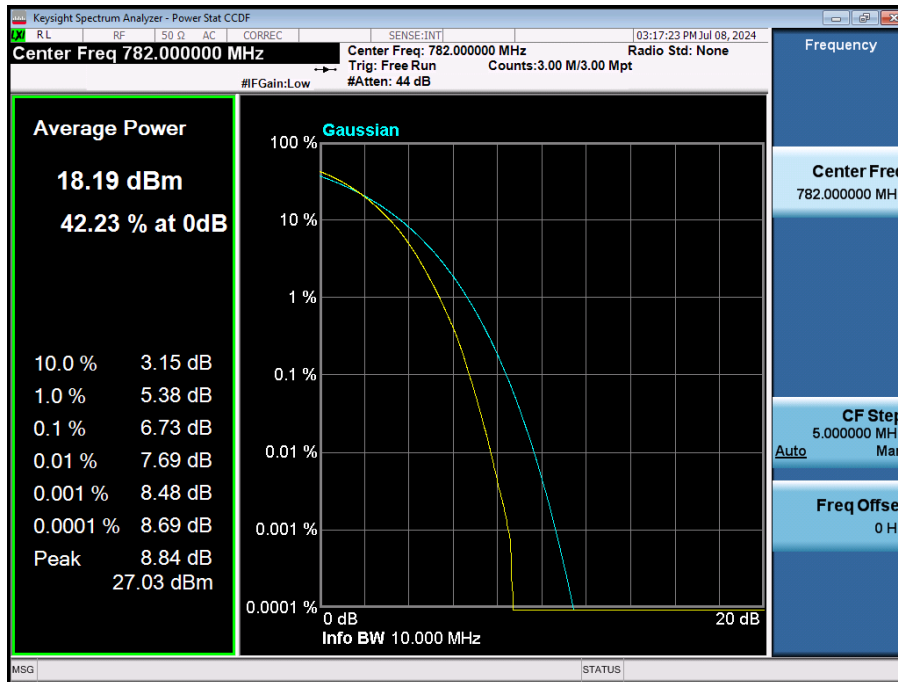

LTE Band 12 / 1.4 MHz / 64QAM / FULL RB Size

LTE Band 12 / 1.4 MHz / 256QAM / FULL RB Size

8.2.3. LTE Band 13

LTE Band 13 / 10 MHz / QPSK / FULL RB Size

LTE Band 13 / 10 MHz / 16QAM / FULL RB Size

LTE Band 13 / 10 MHz / 64QAM / FULL RB Size

LTE Band 13 / 10 MHz / 256QAM / FULL RB Size

LTE Band 13 / 5 MHz / QPSK / FULL RB Size

LTE Band 13 / 5 MHz / 16QAM / FULL RB Size

LTE Band 13 / 5 MHz / 64QAM / FULL RB Size

LTE Band 13 / 5 MHz / 256QAM / FULL RB Size