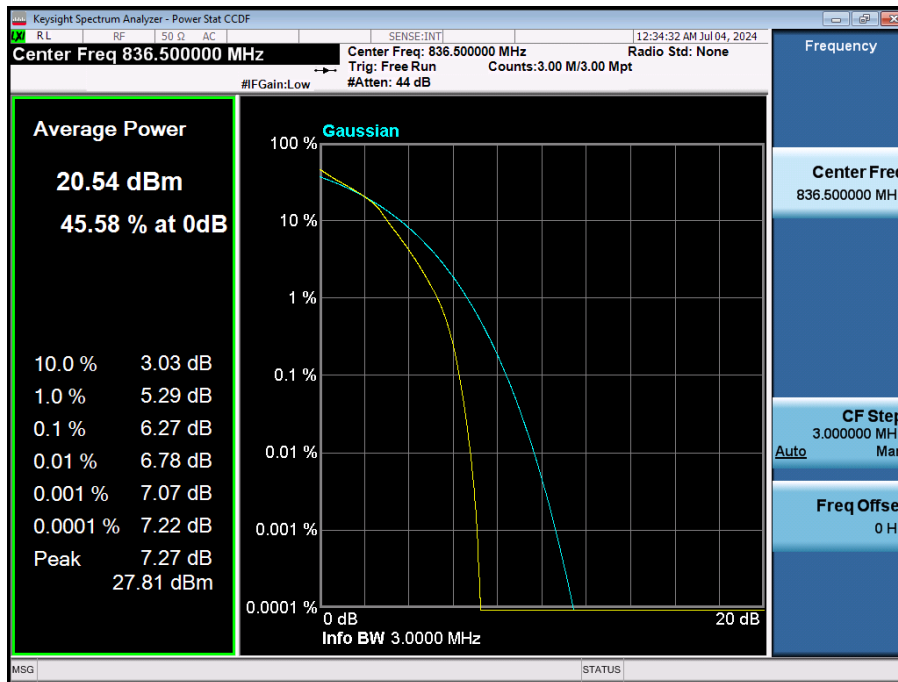

LTE Band 5 / 3 MHz / 16QAM / FULL RB Size