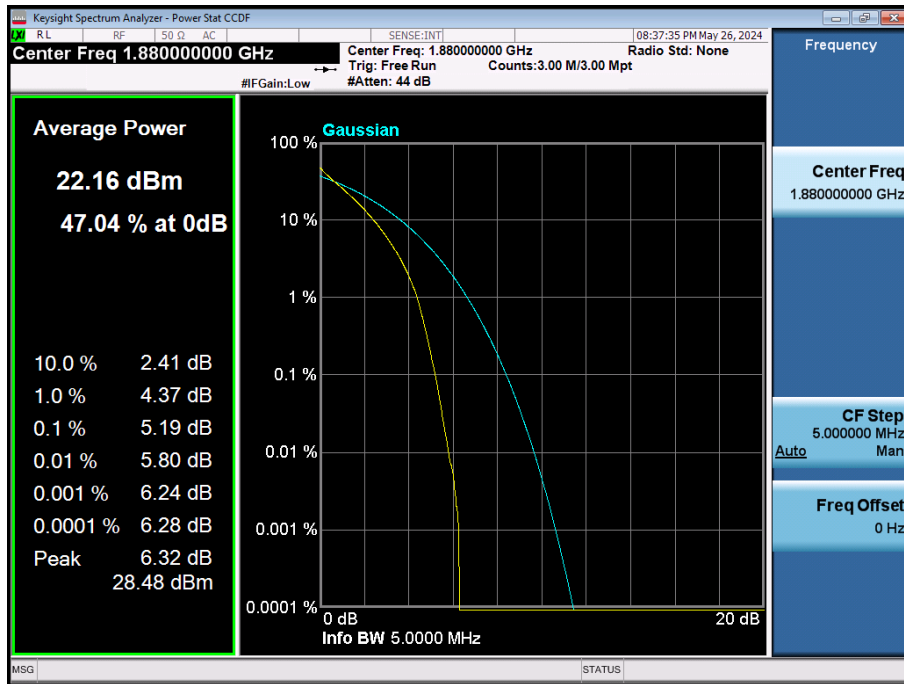

LTE Band 2 / 20 MHz / 16QAM / FULL RB Size

LTE Band 2 / 20 MHz / 64QAM / FULL RB Size

LTE Band 2 / 20 MHz / 256QAM / FULL RB Size

LTE Band 2 / 15 MHz / QPSK / FULL RB Size

LTE Band 2 / 15 MHz / 16QAM / FULL RB Size

LTE Band 2 / 15 MHz / 64QAM / FULL RB Size

LTE Band 2 / 15 MHz / 256QAM / FULL RB Size

LTE Band 2 / 10 MHz / QPSK / FULL RB Size

LTE Band 2 / 10 MHz / 16QAM / FULL RB Size

LTE Band 2 / 10 MHz / 64QAM / FULL RB Size

LTE Band 2 / 10 MHz / 256QAM / FULL RB Size

LTE Band 2 / 5 MHz / QPSK / FULL RB Size

LTE Band 2 / 5 MHz / 16QAM / FULL RB Size

LTE Band 2 / 5 MHz / 64QAM / FULL RB Size

LTE Band 2 / 5 MHz / 256QAM / FULL RB Size