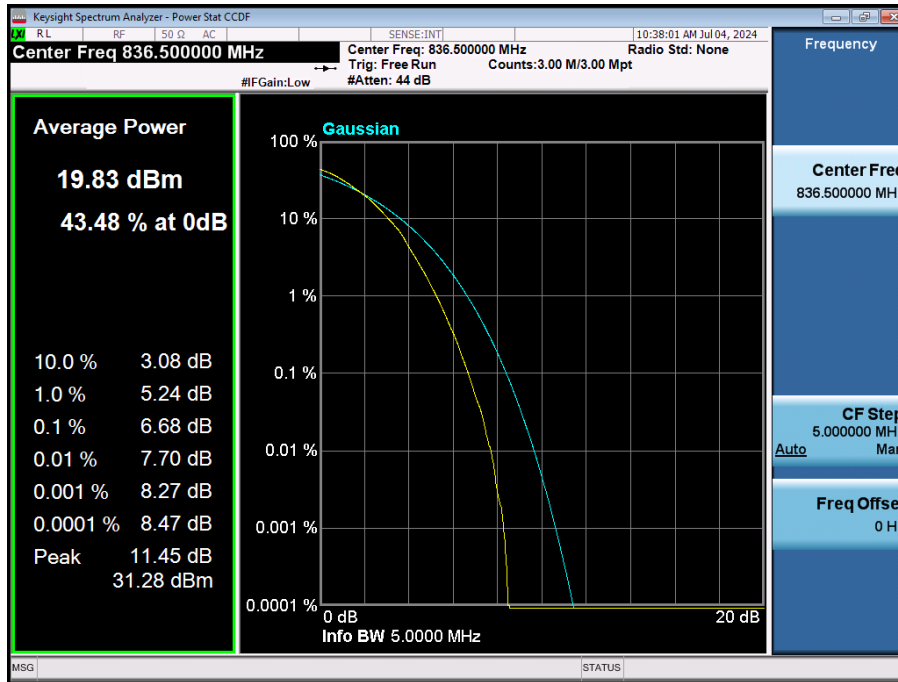

LTE Band 5 / 10 MHz / 64QAM / FULL RB Size

LTE Band 5 / 10 MHz / 256QAM / FULL RB Size

LTE Band 5 / 5 MHz / QPSK / FULL RB Size

LTE Band 5 / 5 MHz / 16QAM / FULL RB Size

LTE Band 5 / 5 MHz / 64QAM / FULL RB Size

LTE Band 5 / 5 MHz / 256QAM / FULL RB Size

LTE Band 5 / 3 MHz / QPSK / FULL RB Size

LTE Band 5 / 3 MHz / 16QAM / FULL RB Size

LTE Band 5 / 3 MHz / 64QAM / FULL RB Size

LTE Band 5 / 3 MHz / 256QAM / FULL RB Size