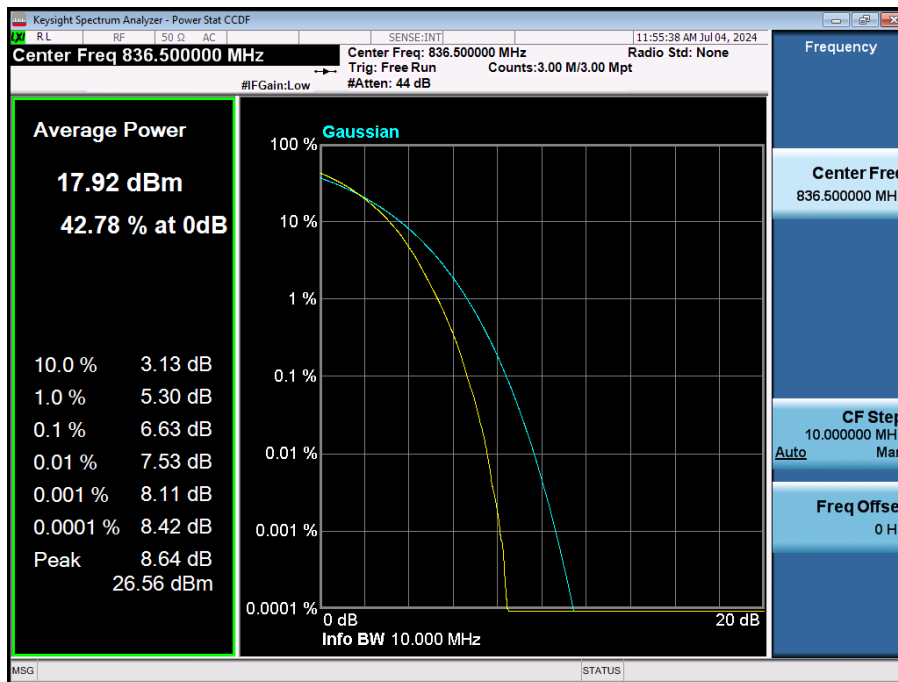

8.2.4. LTE Band 14

LTE Band 14 / 10 MHz / QPSK / FULL RB Size

LTE Band 14 / 10 MHz / 16QAM / FULL RB Size

LTE Band 14 / 10 MHz / 64QAM / FULL RB Size

LTE Band 14 / 10 MHz / 256QAM / FULL RB Size

LTE Band 14 / 5 MHz / QPSK / FULL RB Size

LTE Band 14 / 5 MHz / 16QAM / FULL RB Size

LTE Band 14 / 5 MHz / 64QAM / FULL RB Size

LTE Band 14 / 5 MHz / 256QAM / FULL RB Size

8.2.5. LTE Band 5

LTE Band 5 / 10 MHz / QPSK / FULL RB Size

LTE Band 5 / 10 MHz / 16QAM / FULL RB Size

LTE Band 5 / 10 MHz / 64QAM / FULL RB Size

LTE Band 5 / 10 MHz / 256QAM / FULL RB Size

LTE Band 5 / 5 MHz / QPSK / FULL RB Size

LTE Band 5 / 5 MHz / 16QAM / FULL RB Size

LTE Band 5 / 5 MHz / 64QAM / FULL RB Size