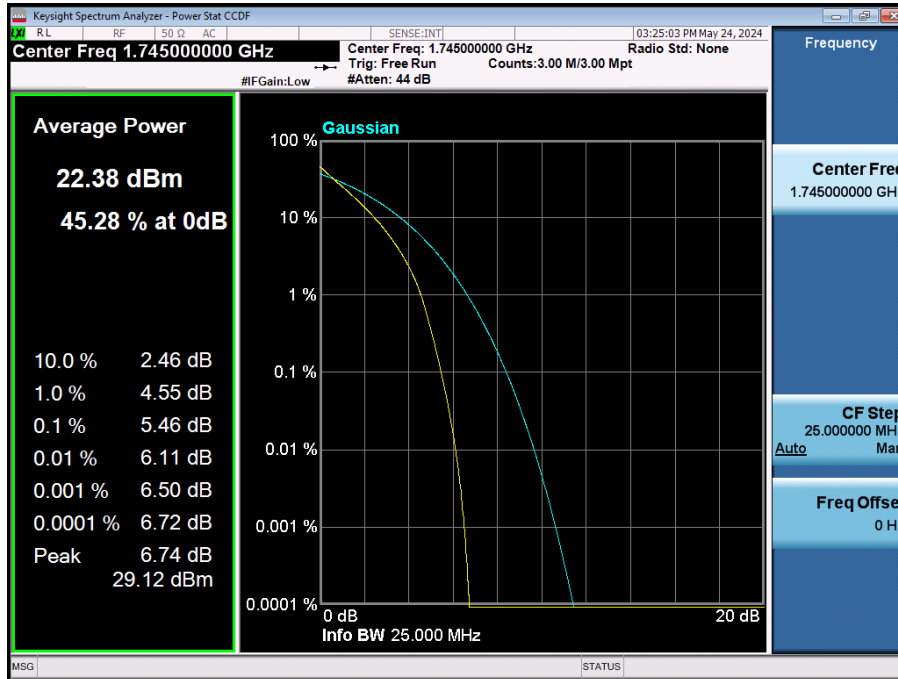

LTE Band 66 / 20 MHz / 16QAM / FULL RB Size

LTE Band 66 / 20 MHz / 64QAM / FULL RB Size

LTE Band 66 / 20 MHz / 256QAM / FULL RB Size

LTE Band 66 / 15 MHz / QPSK / FULL RB Size

LTE Band 66 / 15 MHz / 16QAM / FULL RB Size

LTE Band 66 / 15 MHz / 64QAM / FULL RB Size

LTE Band 66 / 15 MHz / 256QAM / FULL RB Size

LTE Band 66 / 10 MHz / 64QAM / FULL RB Size

LTE Band 66 / 10 MHz / 256QAM / FULL RB Size

LTE Band 66 / 5 MHz / 64QAM / FULL RB Size