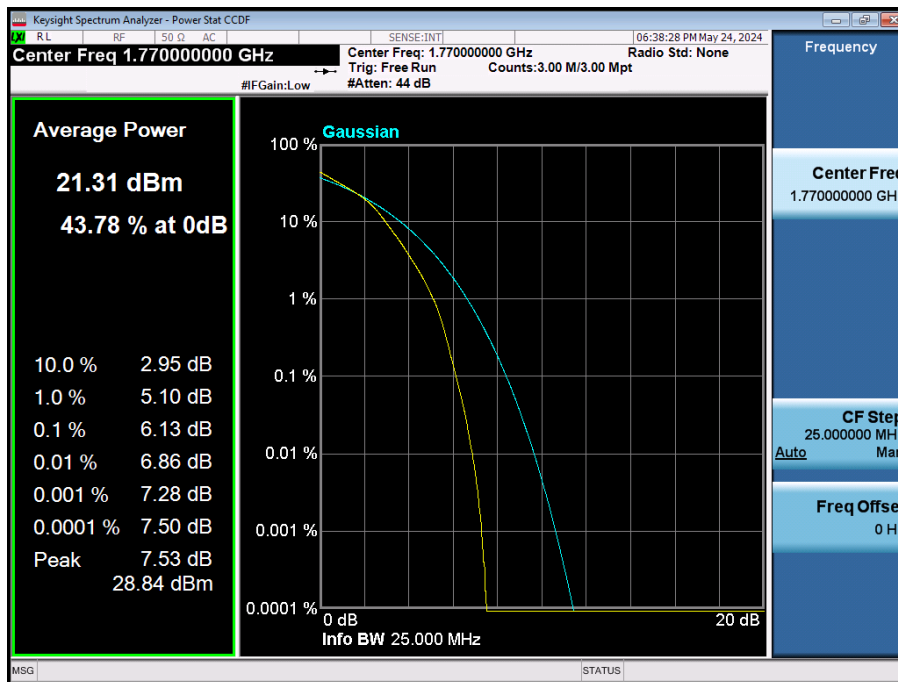

LTE Band 5 / 1.4 MHz / QPSK / FULL RB Size

LTE Band 5 / 1.4 MHz / 16QAM / FULL RB Size

LTE Band 5 / 1.4 MHz / 64QAM / FULL RB Size

LTE Band 5 / 1.4 MHz / 256QAM / FULL RB Size

8.2.6. LTE Band 66(4)

LTE Band 66 / 20 MHz / QPSK / FULL RB Size

LTE Band 66 / 20 MHz / 16QAM / FULL RB Size

LTE Band 66 / 20 MHz / 64QAM / FULL RB Size

LTE Band 66 / 20 MHz / 256QAM / FULL RB Size

LTE Band 66 / 15 MHz / QPSK / FULL RB Size

LTE Band 66 / 15 MHz / 16QAM / FULL RB Size