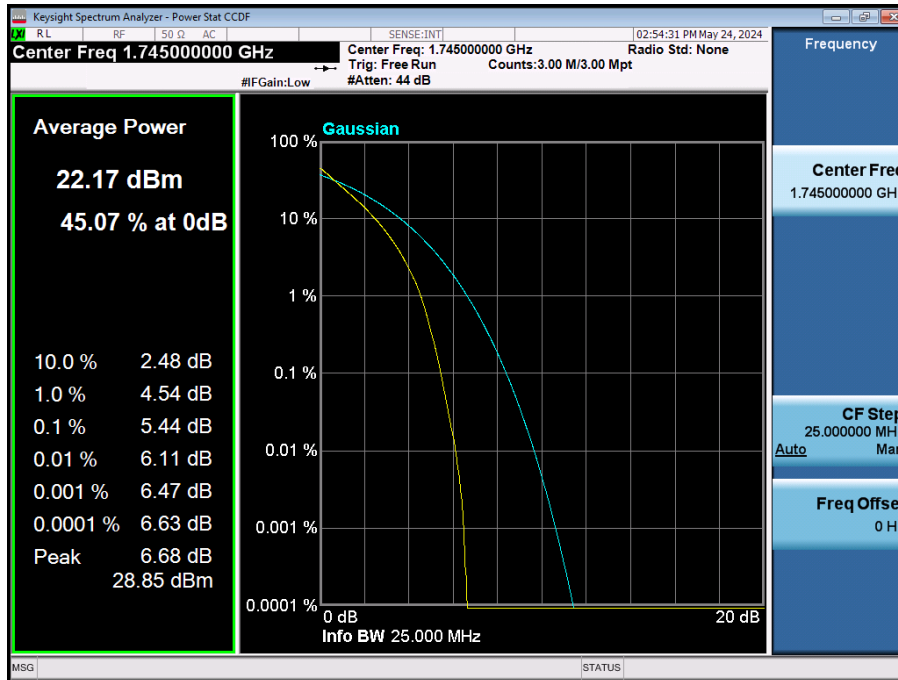

LTE Band 5 / 1.4 MHz / QPSK / FULL RB Size

LTE Band 5 / 1.4 MHz / 16QAM / FULL RB Size

LTE Band 5 / 1.4 MHz / 64QAM / FULL RB Size

LTE Band 5 / 1.4 MHz / 256QAM / FULL RB Size

8.2.6. LTE Band 66(4)

LTE Band 66 / 20 MHz / QPSK / FULL RB Size

LTE Band 66 / 20 MHz / 16QAM / FULL RB Size

LTE Band 66 / 20 MHz / 64QAM / FULL RB Size

LTE Band 66 / 20 MHz / 256QAM / FULL RB Size

LTE Band 66 / 15 MHz / QPSK / FULL RB Size

LTE Band 66 / 15 MHz / 16QAM / FULL RB Size