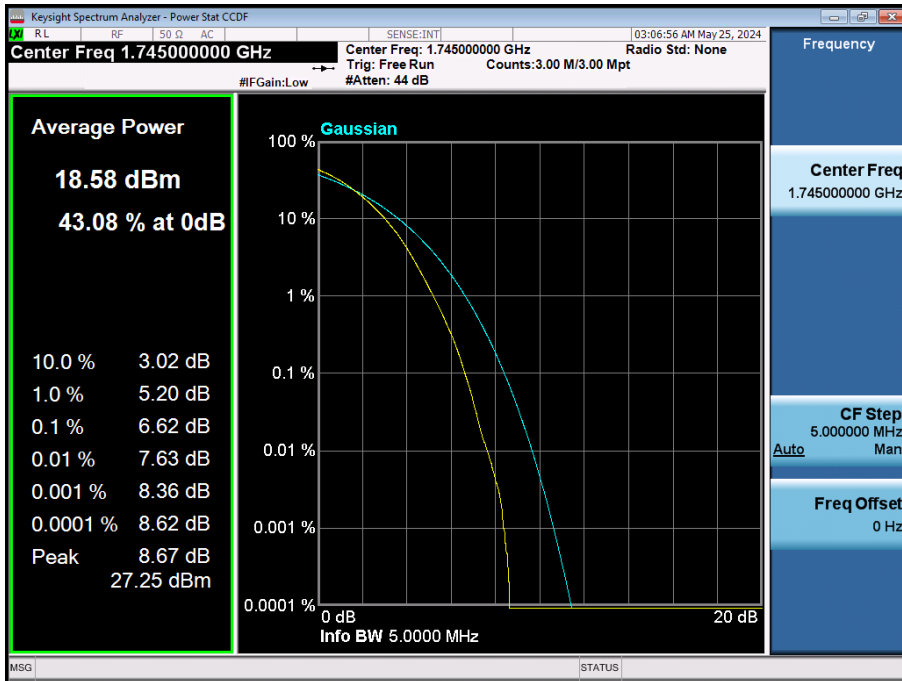

LTE Band 66 / 20 MHz / 16QAM / FULL RB Size

LTE Band 66 / 20 MHz / 64QAM / FULL RB Size

LTE Band 66 / 20 MHz / 256QAM / FULL RB Size

LTE Band 66 / 15 MHz / QPSK / FULL RB Size

LTE Band 66 / 15 MHz / 16QAM / FULL RB Size

LTE Band 66 / 15 MHz / 64QAM / FULL RB Size

LTE Band 66 / 15 MHz / 256QAM / FULL RB Size

LTE Band 66 / 10 MHz / 64QAM / FULL RB Size

LTE Band 66 / 10 MHz / 256QAM / FULL RB Size

LTE Band 66 / 5 MHz / 64QAM / FULL RB Size

LTE Band 66 / 5 MHz / 256QAM / FULL RB Size

LTE Band 66 / 3 MHz / QPSK / FULL RB Size

LTE Band 66 / 3 MHz / 16QAM / FULL RB Size

LTE Band 66 / 3 MHz / 64QAM / FULL RB Size

LTE Band 66 / 3 MHz / 256QAM / FULL RB Size