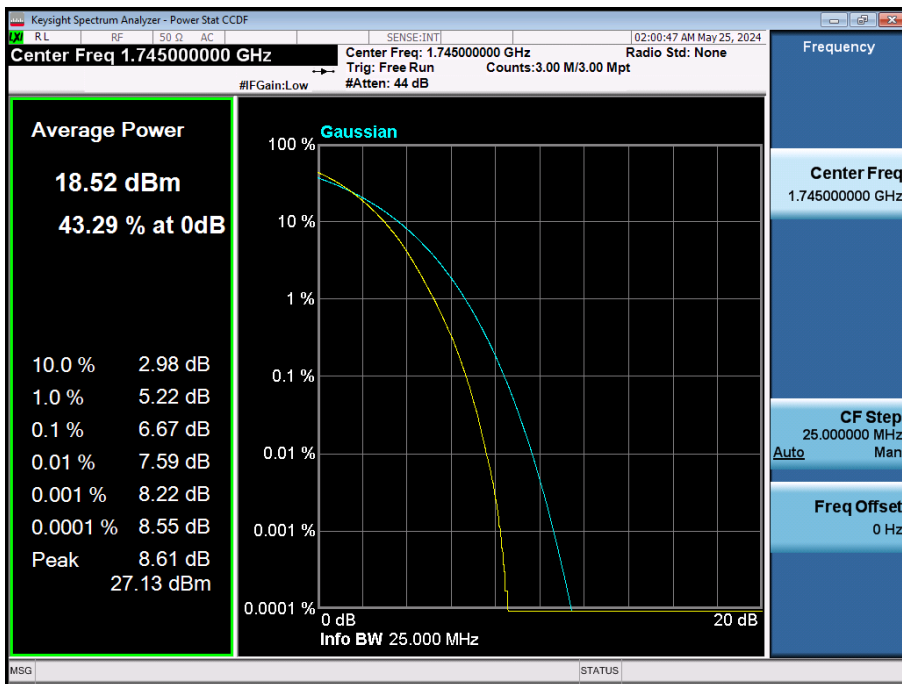

LTE Band 66 / 20 MHz / 16QAM / FULL RB Size

LTE Band 66 / 20 MHz / 64QAM / FULL RB Size

LTE Band 66 / 20 MHz / 256QAM / FULL RB Size

LTE Band 66 / 15 MHz / QPSK / FULL RB Size

LTE Band 66 / 15 MHz / 16QAM / FULL RB Size

LTE Band 66 / 15 MHz / 64QAM / FULL RB Size

LTE Band 66 / 15 MHz / 256QAM / FULL RB Size

LTE Band 66 / 10 MHz / 64QAM / FULL RB Size

LTE Band 66 / 10 MHz / 256QAM / FULL RB Size

LTE Band 66 / 5 MHz / 64QAM / FULL RB Size