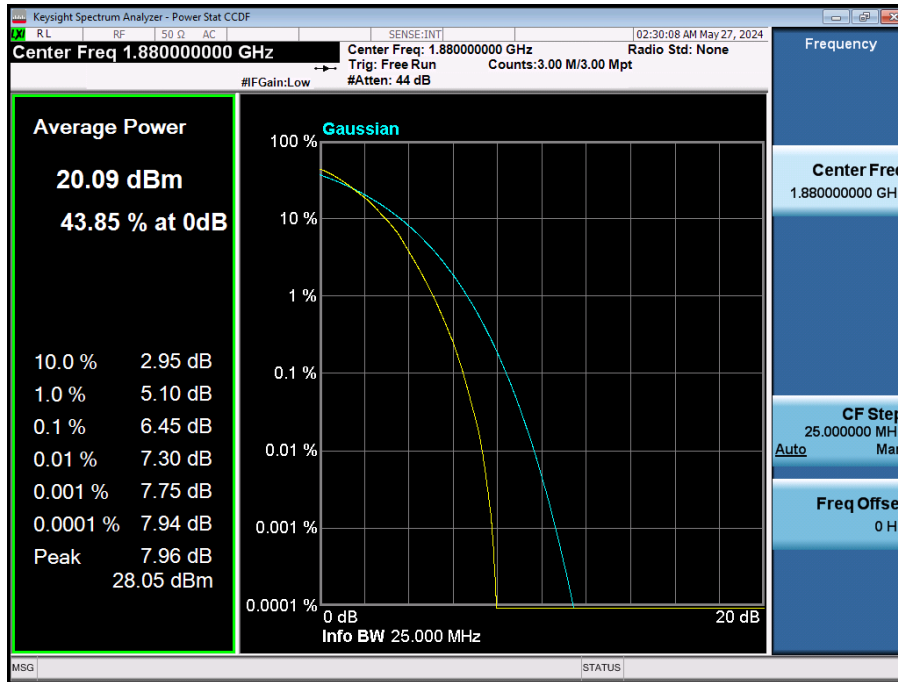

LTE Band 66 / 1.4 MHz / QPSK / FULL RB Size

LTE Band 66 / 1.4 MHz / 16QAM / FULL RB Size

LTE Band 66 / 1.4 MHz / 64QAM / FULL RB Size

LTE Band 66 / 1.4 MHz / 256QAM / FULL RB Size

8.2.7. LTE Band 2

LTE Band 2 / 20 MHz / QPSK / FULL RB Size

LTE Band 2 / 20 MHz / 16QAM / FULL RB Size

LTE Band 2 / 20 MHz / 64QAM / FULL RB Size

LTE Band 2 / 20 MHz / 256QAM / FULL RB Size

LTE Band 2 / 15 MHz / QPSK / FULL RB Size

LTE Band 2 / 15 MHz / 16QAM / FULL RB Size

LTE Band 2 / 15 MHz / 64QAM / FULL RB Size

LTE Band 2 / 15 MHz / 256QAM / FULL RB Size

LTE Band 2 / 10 MHz / QPSK / FULL RB Size

LTE Band 2 / 10 MHz / 16QAM / FULL RB Size

LTE Band 2 / 10 MHz / 64QAM / FULL RB Size