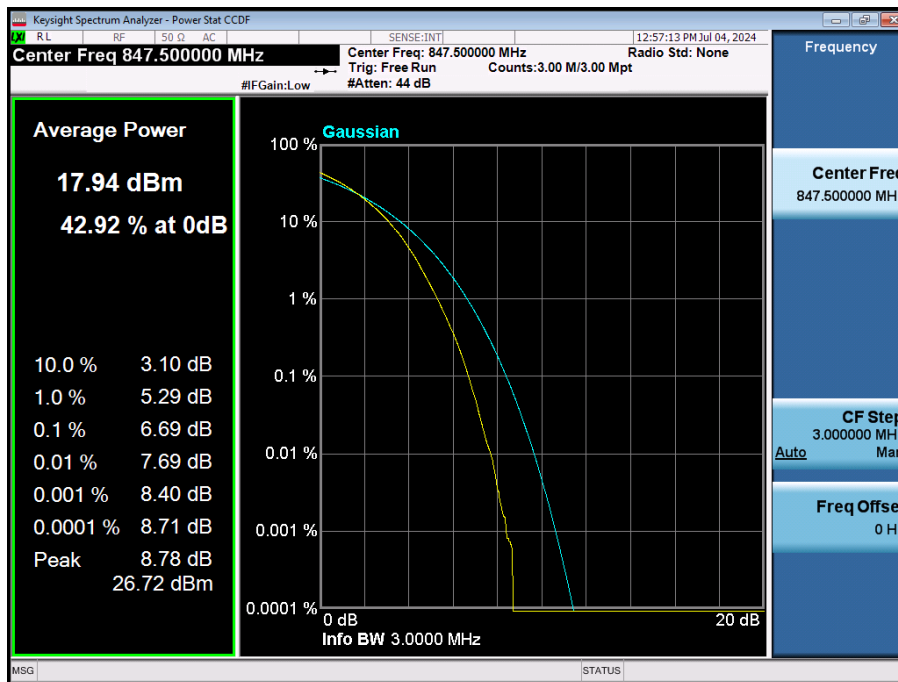

LTE Band 5 / 5 MHz / 256QAM / FULL RB Size

LTE Band 5 / 3 MHz / QPSK / FULL RB Size

LTE Band 5 / 3 MHz / 16QAM / FULL RB Size

LTE Band 5 / 3 MHz / 64QAM / FULL RB Size

LTE Band 5 / 3 MHz / 256QAM / FULL RB Size

LTE Band 5 / 1.4 MHz / QPSK / FULL RB Size

LTE Band 5 / 1.4 MHz / 16QAM / FULL RB Size

LTE Band 5 / 1.4 MHz / 64QAM / FULL RB Size

LTE Band 5 / 1.4 MHz / 256QAM / FULL RB Size

8.2.6. LTE Band 66(4)

LTE Band 66 / 20 MHz / QPSK / FULL RB Size