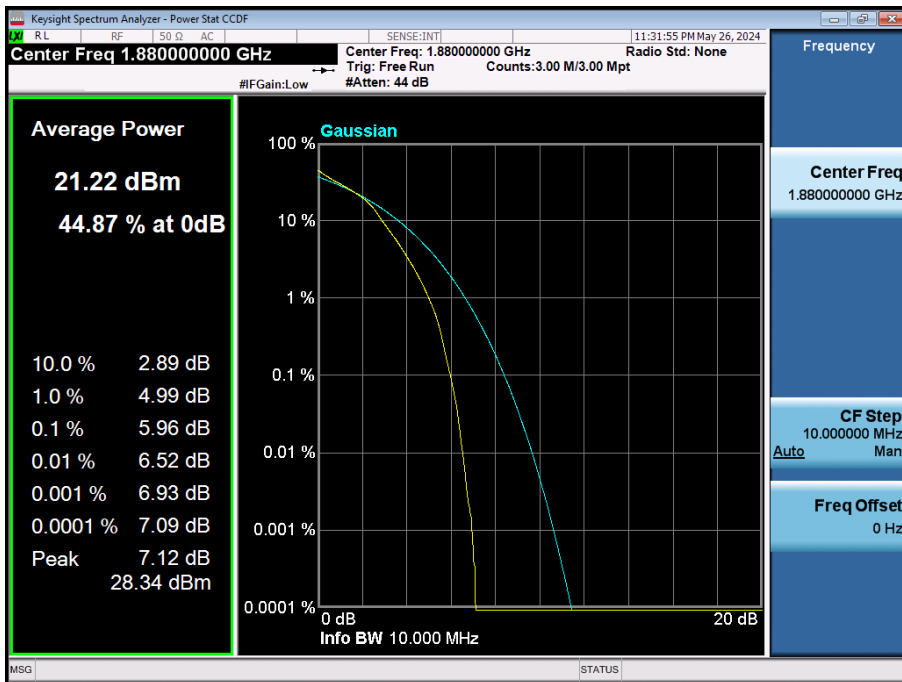

LTE Band 66 / 1.4 MHz / QPSK / FULL RB Size

LTE Band 66 / 1.4 MHz / 16QAM / FULL RB Size

LTE Band 66 / 1.4 MHz / 64QAM / FULL RB Size

LTE Band 66 / 1.4 MHz / 256QAM / FULL RB Size

8.2.7. LTE Band 2

LTE Band 2 / 20 MHz / QPSK / FULL RB Size

LTE Band 2 / 20 MHz / 16QAM / FULL RB Size

LTE Band 2 / 20 MHz / 64QAM / FULL RB Size

LTE Band 2 / 20 MHz / 256QAM / FULL RB Size

LTE Band 2 / 15 MHz / QPSK / FULL RB Size

LTE Band 2 / 15 MHz / 16QAM / FULL RB Size

LTE Band 2 / 15 MHz / 64QAM / FULL RB Size

LTE Band 2 / 15 MHz / 256QAM / FULL RB Size

LTE Band 2 / 10 MHz / QPSK / FULL RB Size

LTE Band 2 / 10 MHz / 16QAM / FULL RB Size

LTE Band 2 / 10 MHz / 64QAM / FULL RB Size