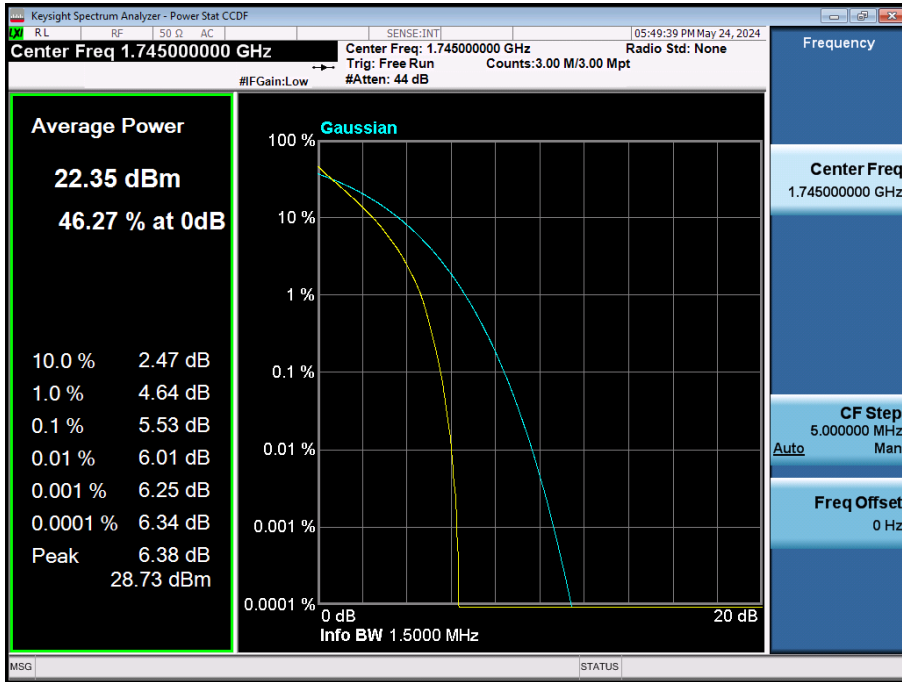

LTE Band 66 / 5 MHz / 256QAM / FULL RB Size

LTE Band 66 / 3 MHz / QPSK / FULL RB Size

LTE Band 66 / 3 MHz / 16QAM / FULL RB Size

LTE Band 66 / 3 MHz / 64QAM / FULL RB Size

LTE Band 66 / 3 MHz / 256QAM / FULL RB Size

LTE Band 66 / 1.4 MHz / QPSK / FULL RB Size

LTE Band 66 / 1.4 MHz / 16QAM / FULL RB Size

LTE Band 66 / 1.4 MHz / 64QAM / FULL RB Size

LTE Band 66 / 1.4 MHz / 256QAM / FULL RB Size

8.2.7. LTE Band 2

LTE Band 2 / 20 MHz / QPSK / FULL RB Size