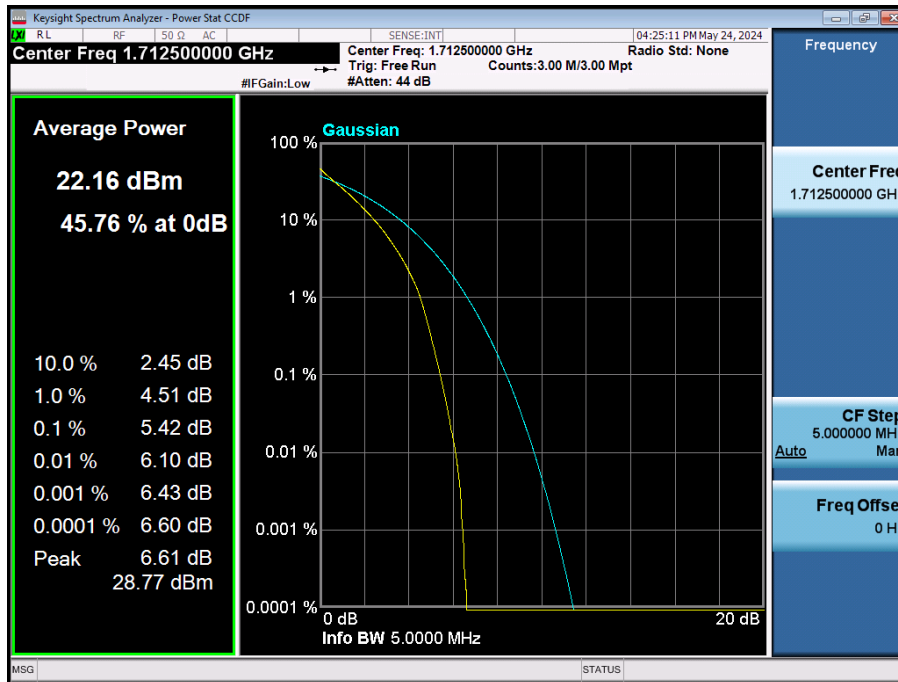

LTE Band 66 / 15 MHz / 64QAM / FULL RB Size

LTE Band 66 / 15 MHz / 256QAM / FULL RB Size

LTE Band 66 / 10 MHz / 64QAM / FULL RB Size

LTE Band 66 / 10 MHz / 256QAM / FULL RB Size

LTE Band 66 / 5 MHz / 64QAM / FULL RB Size