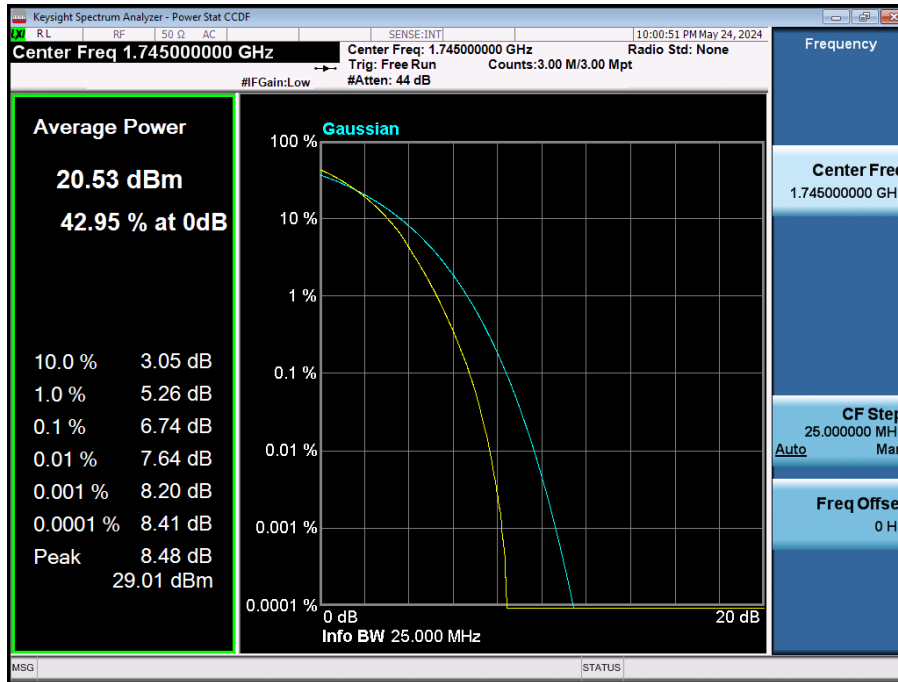

LTE Band 5 / 1.4 MHz / QPSK / FULL RB Size

LTE Band 5 / 1.4 MHz / 16QAM / FULL RB Size

LTE Band 5 / 1.4 MHz / 64QAM / FULL RB Size

LTE Band 5 / 1.4 MHz / 256QAM / FULL RB Size

8.2.6. LTE Band 66(4)

LTE Band 66 / 20 MHz / QPSK / FULL RB Size

LTE Band 66 / 20 MHz / 16QAM / FULL RB Size

LTE Band 66 / 20 MHz / 64QAM / FULL RB Size

LTE Band 66 / 20 MHz / 256QAM / FULL RB Size

LTE Band 66 / 15 MHz / QPSK / FULL RB Size

LTE Band 66 / 15 MHz / 16QAM / FULL RB Size