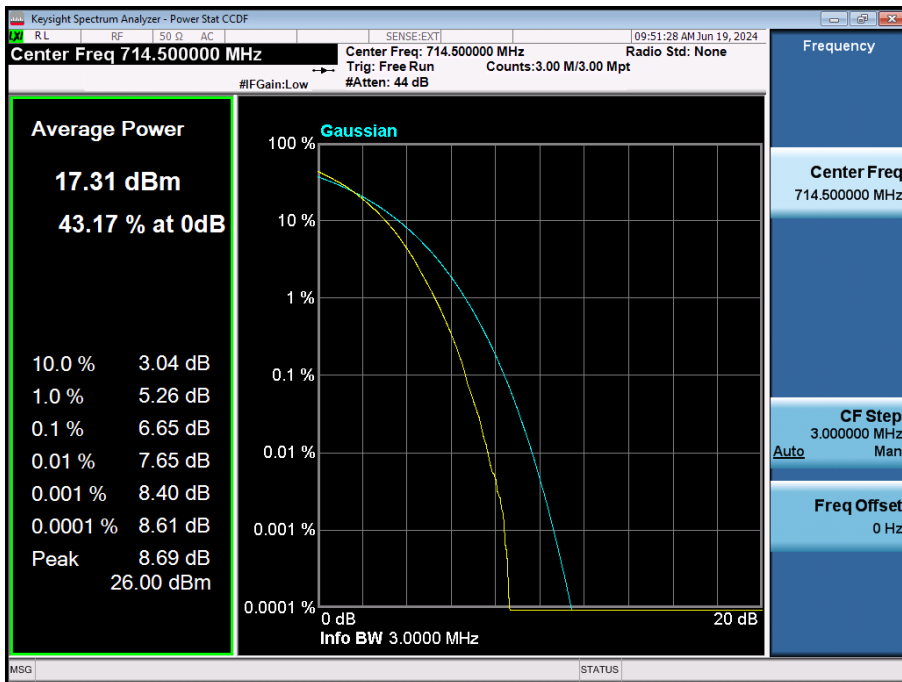

LTE Band 12 / 5 MHz / QPSK / FULL RB Size

LTE Band 12 / 5 MHz / 16QAM / FULL RB Size

LTE Band 12 / 5 MHz / 64QAM / FULL RB Size

LTE Band 12 / 5 MHz / 256QAM / FULL RB Size

LTE Band 12 / 3 MHz / QPSK / FULL RB Size

LTE Band 12 / 3 MHz / 16QAM / FULL RB Size

LTE Band 12 / 3 MHz / 64QAM / FULL RB Size

LTE Band 12 / 3 MHz / 256QAM / FULL RB Size

LTE Band 12 / 1.4 MHz / QPSK / FULL RB Size

LTE Band 12 / 1.4 MHz / 16QAM / FULL RB Size