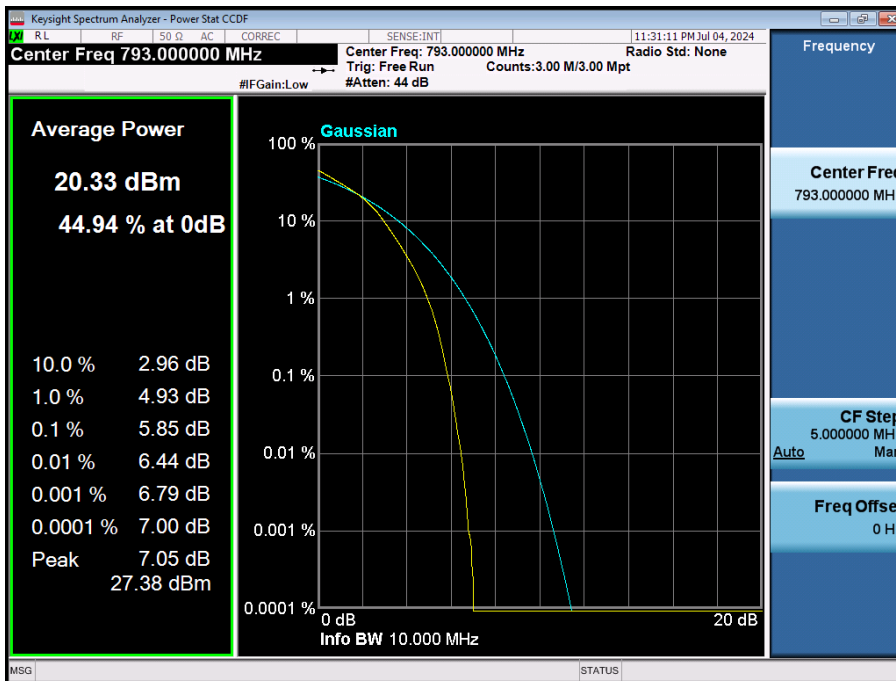

LTE Band 13 / 10 MHz / 256QAM / FULL RB Size

LTE Band 13 / 5 MHz / QPSK / FULL RB Size

LTE Band 13 / 5 MHz / 16QAM / FULL RB Size

LTE Band 13 / 5 MHz / 64QAM / FULL RB Size

LTE Band 13 / 5 MHz / 256QAM / FULL RB Size

8.2.4. LTE Band 14

LTE Band 14 / 10 MHz / QPSK / FULL RB Size

LTE Band 14 / 10 MHz / 16QAM / FULL RB Size

LTE Band 14 / 10 MHz / 64QAM / FULL RB Size

LTE Band 14 / 10 MHz / 256QAM / FULL RB Size

LTE Band 14 / 5 MHz / QPSK / FULL RB Size