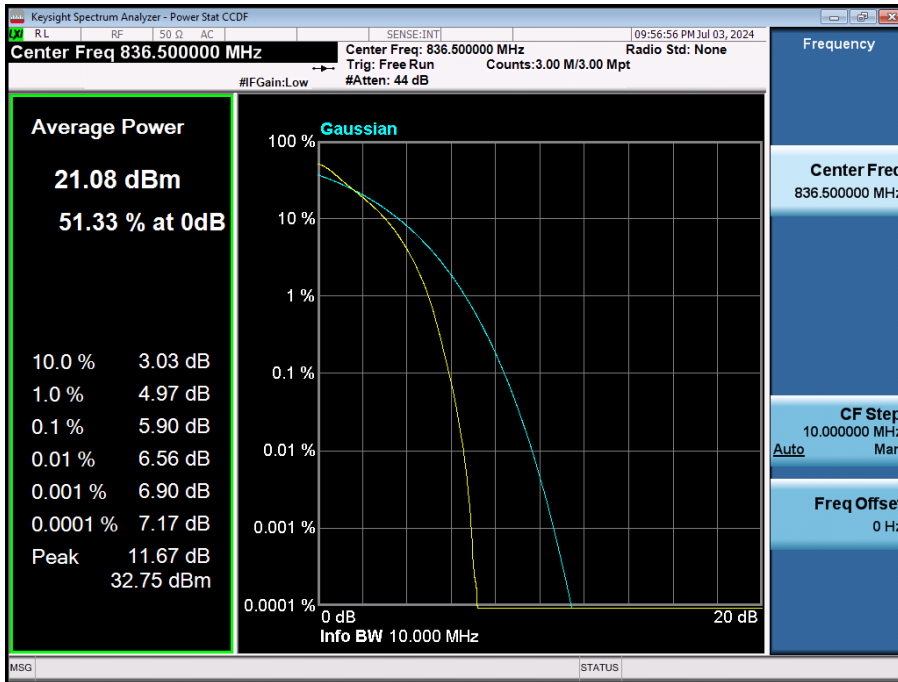

LTE Band 14 / 5 MHz / 16QAM / FULL RB Size

LTE Band 14 / 5 MHz / 64QAM / FULL RB Size

LTE Band 14 / 5 MHz / 256QAM / FULL RB Size

8.2.5. LTE Band 5

LTE Band 5 / 10 MHz / QPSK / FULL RB Size

LTE Band 5 / 10 MHz / 16QAM / FULL RB Size

LTE Band 5 / 10 MHz / 64QAM / FULL RB Size

LTE Band 5 / 10 MHz / 256QAM / FULL RB Size

LTE Band 5 / 5 MHz / QPSK / FULL RB Size

LTE Band 5 / 5 MHz / 16QAM / FULL RB Size

LTE Band 5 / 5 MHz / 64QAM / FULL RB Size