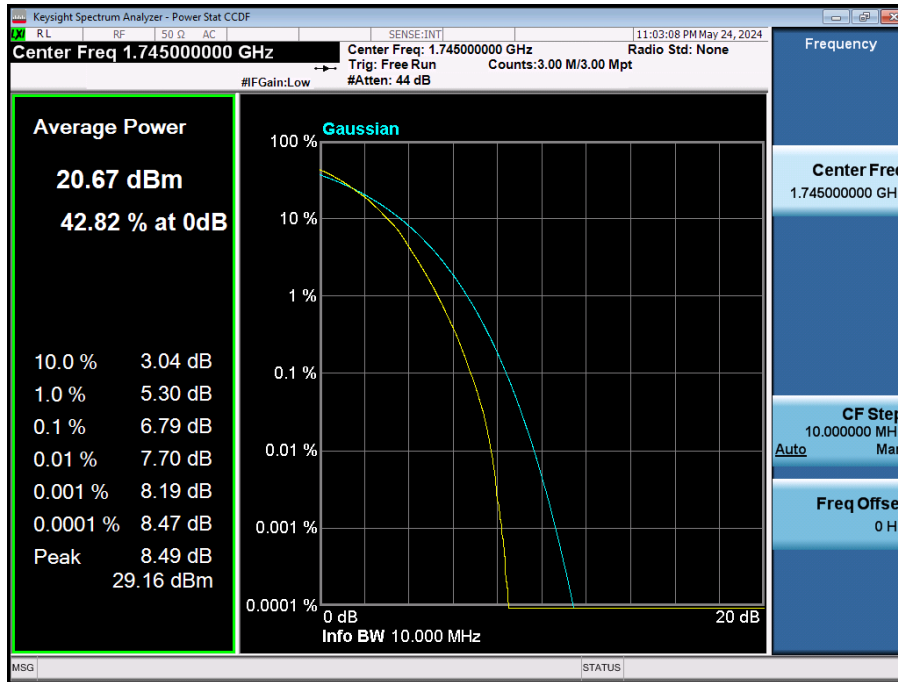

LTE Band 66 / 20 MHz / 16QAM / FULL RB Size

LTE Band 66 / 20 MHz / 64QAM / FULL RB Size

LTE Band 66 / 20 MHz / 256QAM / FULL RB Size

LTE Band 66 / 15 MHz / QPSK / FULL RB Size

LTE Band 66 / 15 MHz / 16QAM / FULL RB Size

LTE Band 66 / 15 MHz / 64QAM / FULL RB Size

LTE Band 66 / 15 MHz / 256QAM / FULL RB Size

LTE Band 66 / 10 MHz / 64QAM / FULL RB Size

LTE Band 66 / 10 MHz / 256QAM / FULL RB Size

LTE Band 66 / 5 MHz / 64QAM / FULL RB Size