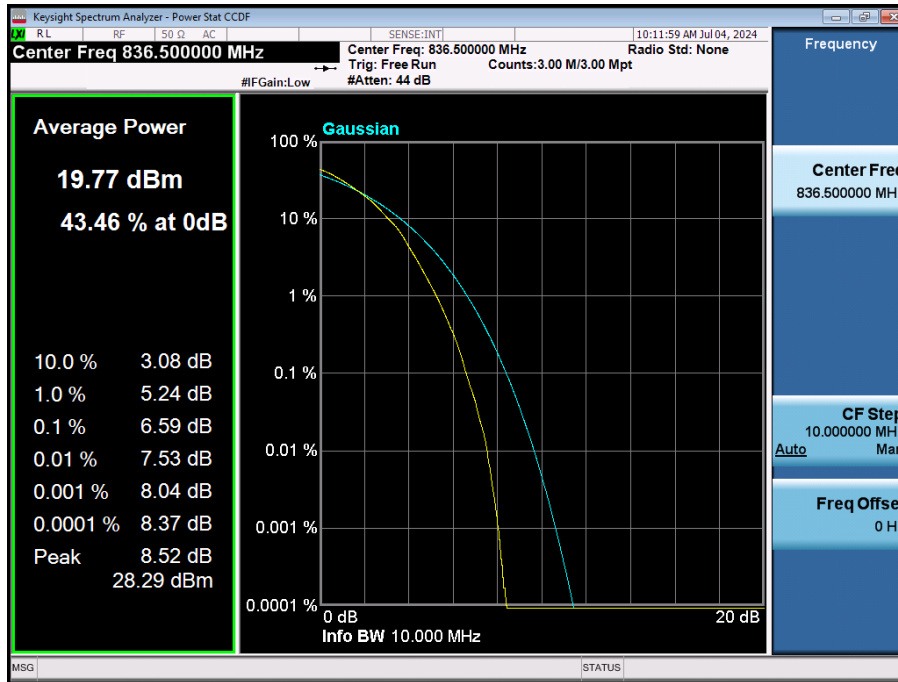

8.2.4. LTE Band 14

LTE Band 14 / 10 MHz / QPSK / FULL RB Size

LTE Band 14 / 10 MHz / 16QAM / FULL RB Size

LTE Band 14 / 10 MHz / 64QAM / FULL RB Size

LTE Band 14 / 10 MHz / 256QAM / FULL RB Size

LTE Band 14 / 5 MHz / QPSK / FULL RB Size

LTE Band 14 / 5 MHz / 16QAM / FULL RB Size

LTE Band 14 / 5 MHz / 64QAM / FULL RB Size

LTE Band 14 / 5 MHz / 256QAM / FULL RB Size

8.2.5. LTE Band 5

LTE Band 5 / 10 MHz / QPSK / FULL RB Size

LTE Band 5 / 10 MHz / 16QAM / FULL RB Size

LTE Band 5 / 10 MHz / 64QAM / FULL RB Size

LTE Band 5 / 10 MHz / 256QAM / FULL RB Size

LTE Band 5 / 5 MHz / QPSK / FULL RB Size

LTE Band 5 / 5 MHz / 16QAM / FULL RB Size

LTE Band 5 / 5 MHz / 64QAM / FULL RB Size