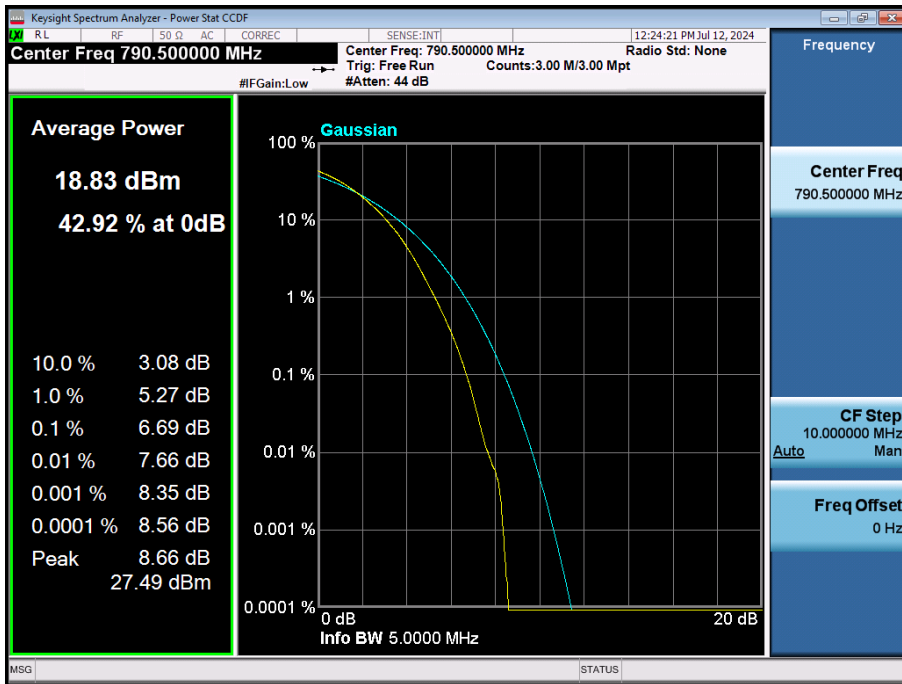

8.2.4. LTE Band 14

LTE Band 14 / 10 MHz / QPSK / FULL RB Size

LTE Band 14 / 10 MHz / 16QAM / FULL RB Size

LTE Band 14 / 10 MHz / 64QAM / FULL RB Size

LTE Band 14 / 10 MHz / 256QAM / FULL RB Size

LTE Band 14 / 5 MHz / QPSK / FULL RB Size

LTE Band 14 / 5 MHz / 16QAM / FULL RB Size

LTE Band 14 / 5 MHz / 64QAM / FULL RB Size

LTE Band 14 / 5 MHz / 256QAM / FULL RB Size

8.2.5. LTE Band 5

LTE Band 5 / 10 MHz / QPSK / FULL RB Size

LTE Band 5 / 10 MHz / 16QAM / FULL RB Size