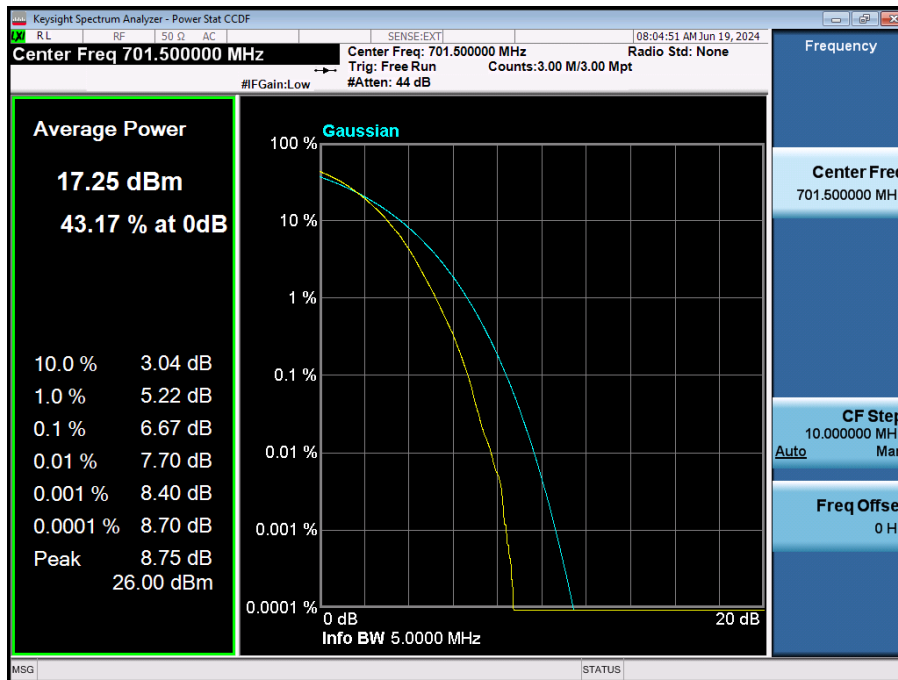

LTE Band 12 / 5 MHz / QPSK / FULL RB Size

LTE Band 12 / 5 MHz / 16QAM / FULL RB Size

LTE Band 12 / 5 MHz / 64QAM / FULL RB Size

LTE Band 12 / 5 MHz / 256QAM / FULL RB Size

LTE Band 12 / 3 MHz / QPSK / FULL RB Size

LTE Band 12 / 3 MHz / 16QAM / FULL RB Size

LTE Band 12 / 3 MHz / 64QAM / FULL RB Size

LTE Band 12 / 3 MHz / 256QAM / FULL RB Size

LTE Band 12 / 1.4 MHz / QPSK / FULL RB Size

LTE Band 12 / 1.4 MHz / 16QAM / FULL RB Size