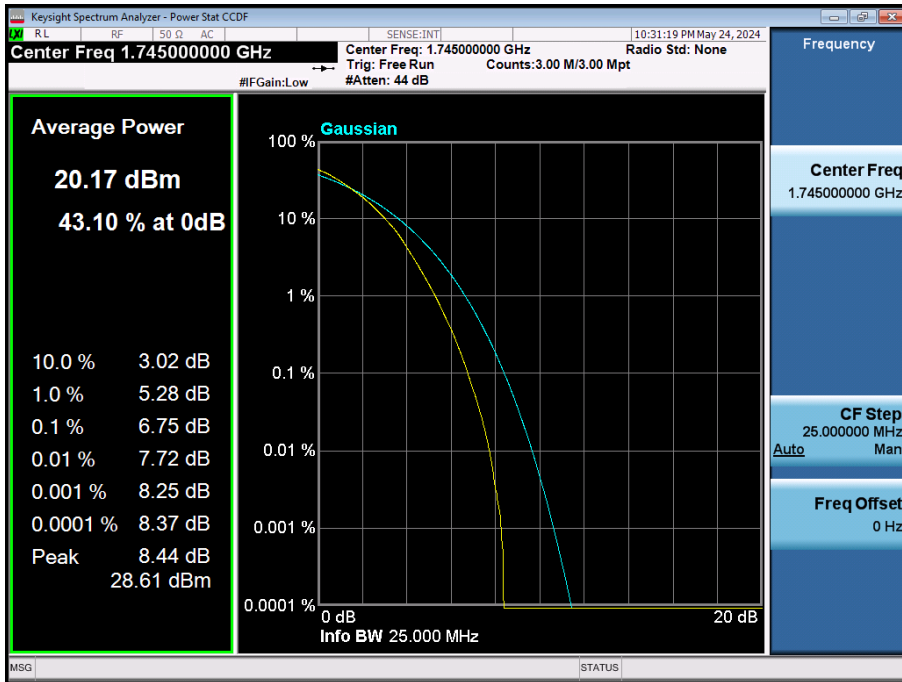

LTE Band 66 / 20 MHz / 16QAM / FULL RB Size

LTE Band 66 / 20 MHz / 64QAM / FULL RB Size

LTE Band 66 / 20 MHz / 256QAM / FULL RB Size

LTE Band 66 / 15 MHz / QPSK / FULL RB Size

LTE Band 66 / 15 MHz / 16QAM / FULL RB Size

LTE Band 66 / 15 MHz / 64QAM / FULL RB Size

LTE Band 66 / 15 MHz / 256QAM / FULL RB Size

LTE Band 66 / 10 MHz / 64QAM / FULL RB Size

LTE Band 66 / 10 MHz / 256QAM / FULL RB Size

LTE Band 66 / 5 MHz / 64QAM / FULL RB Size