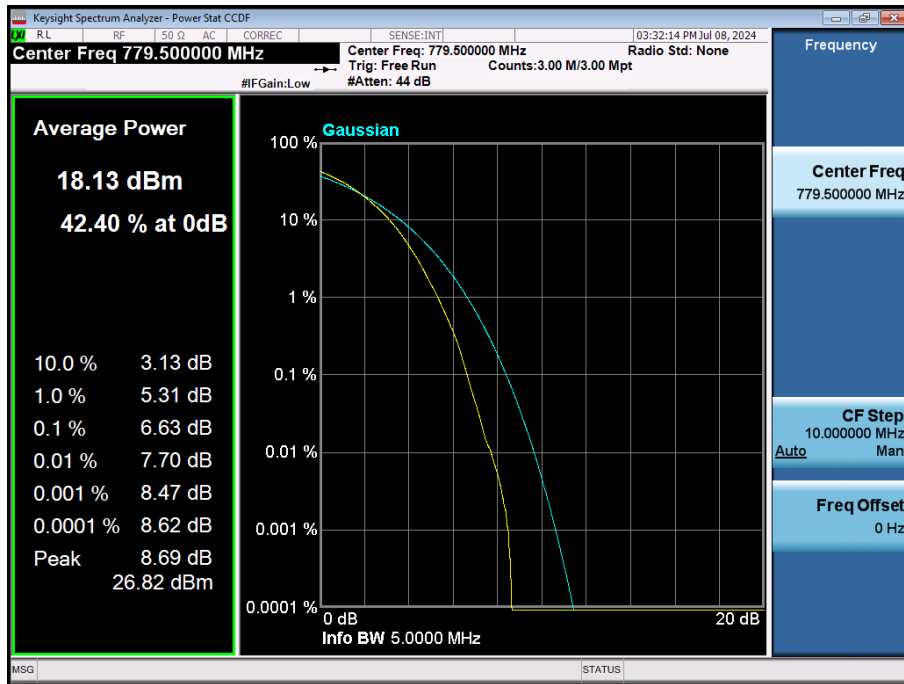

LTE Band 13 / 10 MHz / 256QAM / FULL RB Size

LTE Band 13 / 5 MHz / QPSK / FULL RB Size

LTE Band 13 / 5 MHz / 16QAM / FULL RB Size

LTE Band 13 / 5 MHz / 64QAM / FULL RB Size

LTE Band 13 / 5 MHz / 256QAM / FULL RB Size

8.2.4. LTE Band 14

LTE Band 14 / 10 MHz / QPSK / FULL RB Size

LTE Band 14 / 10 MHz / 16QAM / FULL RB Size

LTE Band 14 / 10 MHz / 64QAM / FULL RB Size

LTE Band 14 / 10 MHz / 256QAM / FULL RB Size

LTE Band 14 / 5 MHz / QPSK / FULL RB Size