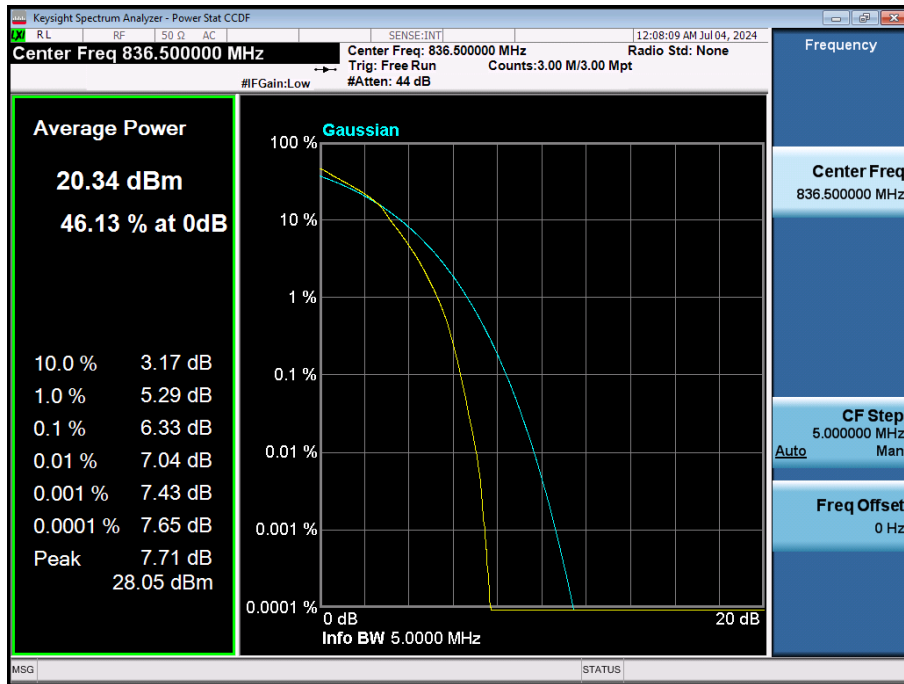

LTE Band 5 / 10 MHz / 64QAM / FULL RB Size

LTE Band 5 / 10 MHz / 256QAM / FULL RB Size

LTE Band 5 / 5 MHz / QPSK / FULL RB Size

LTE Band 5 / 5 MHz / 16QAM / FULL RB Size

LTE Band 5 / 5 MHz / 64QAM / FULL RB Size

LTE Band 5 / 5 MHz / 256QAM / FULL RB Size

LTE Band 5 / 3 MHz / QPSK / FULL RB Size

LTE Band 5 / 3 MHz / 16QAM / FULL RB Size

LTE Band 5 / 3 MHz / 64QAM / FULL RB Size

LTE Band 5 / 3 MHz / 256QAM / FULL RB Size