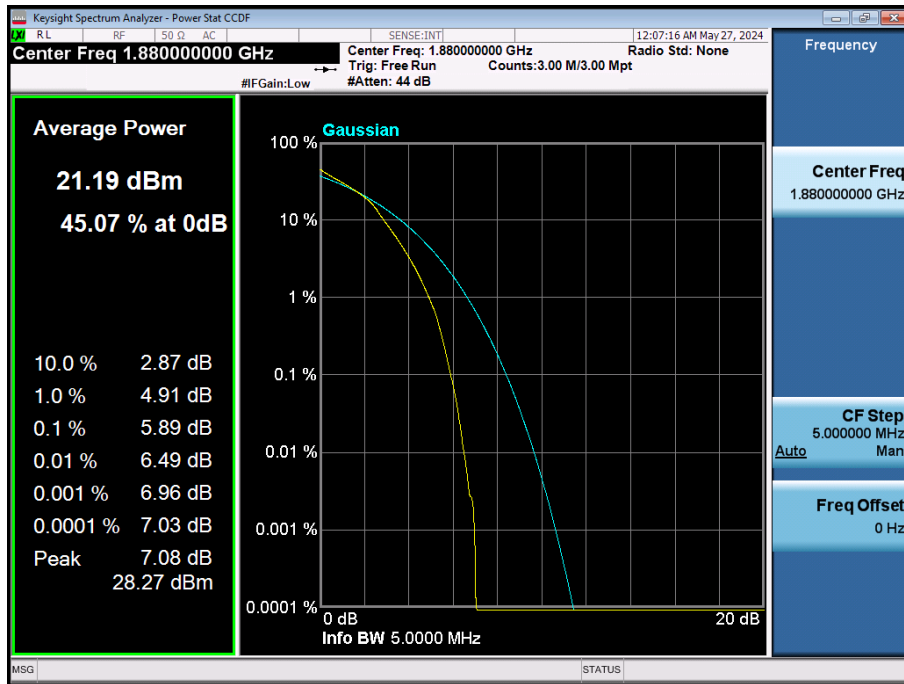

LTE Band 2 / 20 MHz / 16QAM / FULL RB Size

LTE Band 2 / 20 MHz / 64QAM / FULL RB Size

LTE Band 2 / 20 MHz / 256QAM / FULL RB Size

LTE Band 2 / 15 MHz / QPSK / FULL RB Size

LTE Band 2 / 15 MHz / 16QAM / FULL RB Size

LTE Band 2 / 15 MHz / 64QAM / FULL RB Size

LTE Band 2 / 15 MHz / 256QAM / FULL RB Size

LTE Band 2 / 10 MHz / QPSK / FULL RB Size

LTE Band 2 / 10 MHz / 16QAM / FULL RB Size

LTE Band 2 / 10 MHz / 64QAM / FULL RB Size

LTE Band 2 / 10 MHz / 256QAM / FULL RB Size

LTE Band 2 / 5 MHz / QPSK / FULL RB Size

LTE Band 2 / 5 MHz / 16QAM / FULL RB Size

LTE Band 2 / 5 MHz / 64QAM / FULL RB Size

LTE Band 2 / 5 MHz / 256QAM / FULL RB Size