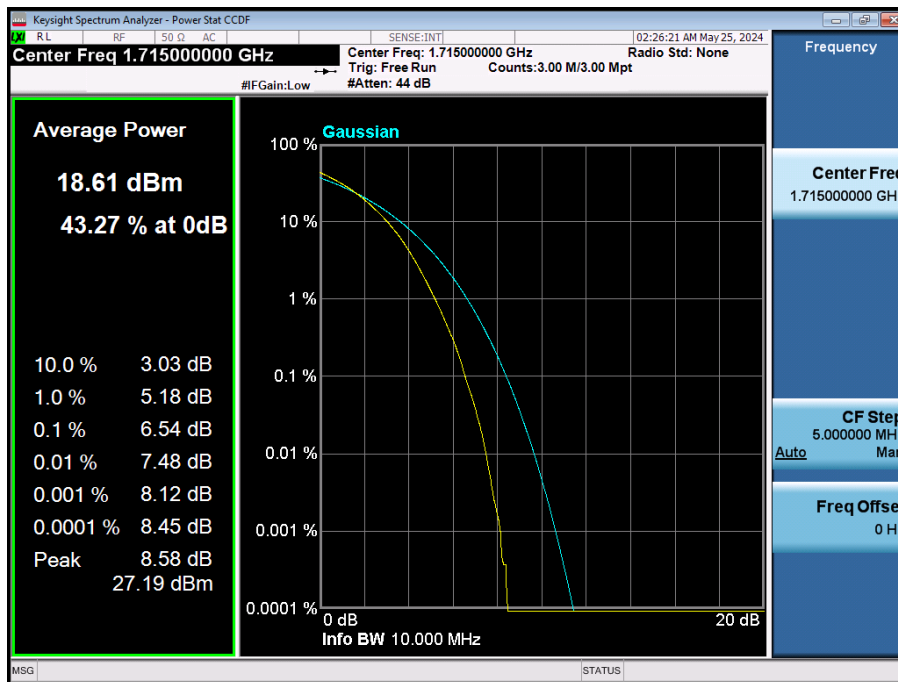

LTE Band 66 / 20 MHz / 16QAM / FULL RB Size

LTE Band 66 / 20 MHz / 64QAM / FULL RB Size

LTE Band 66 / 20 MHz / 256QAM / FULL RB Size

LTE Band 66 / 15 MHz / QPSK / FULL RB Size

LTE Band 66 / 15 MHz / 16QAM / FULL RB Size

LTE Band 66 / 15 MHz / 64QAM / FULL RB Size

LTE Band 66 / 15 MHz / 256QAM / FULL RB Size

LTE Band 66 / 10 MHz / 64QAM / FULL RB Size

LTE Band 66 / 10 MHz / 256QAM / FULL RB Size

LTE Band 66 / 5 MHz / 64QAM / FULL RB Size

LTE Band 66 / 5 MHz / 256QAM / FULL RB Size

LTE Band 66 / 3 MHz / QPSK / FULL RB Size

LTE Band 66 / 3 MHz / 16QAM / FULL RB Size

LTE Band 66 / 3 MHz / 64QAM / FULL RB Size

LTE Band 66 / 3 MHz / 256QAM / FULL RB Size