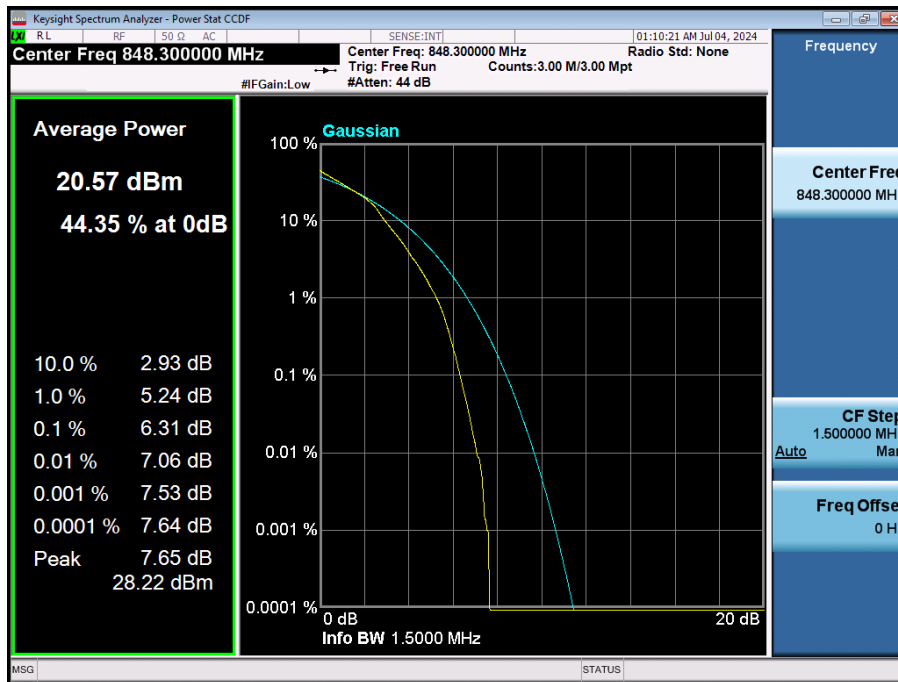

LTE Band 5 / 5 MHz / 256QAM / FULL RB Size

LTE Band 5 / 3 MHz / QPSK / FULL RB Size

LTE Band 5 / 3 MHz / 16QAM / FULL RB Size

LTE Band 5 / 3 MHz / 64QAM / FULL RB Size

LTE Band 5 / 3 MHz / 256QAM / FULL RB Size

LTE Band 5 / 1.4 MHz / QPSK / FULL RB Size

LTE Band 5 / 1.4 MHz / 16QAM / FULL RB Size

LTE Band 5 / 1.4 MHz / 64QAM / FULL RB Size

LTE Band 5 / 1.4 MHz / 256QAM / FULL RB Size

8.2.6. LTE Band 66(4)

LTE Band 66 / 20 MHz / QPSK / FULL RB Size