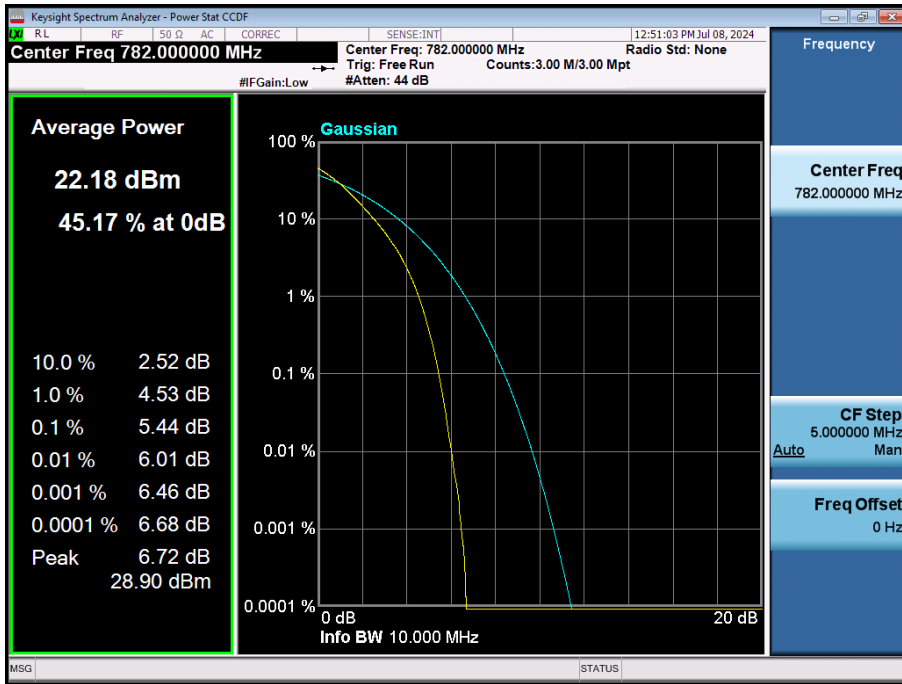

LTE Band 12 / 3 MHz / 16QAM / FULL RB Size

LTE Band 12 / 3 MHz / 64QAM / FULL RB Size

LTE Band 12 / 3 MHz / 256QAM / FULL RB Size

LTE Band 12 / 1.4 MHz / QPSK / FULL RB Size

LTE Band 12 / 1.4 MHz / 16QAM / FULL RB Size

LTE Band 12 / 1.4 MHz / 64QAM / FULL RB Size

LTE Band 12 / 1.4 MHz / 256QAM / FULL RB Size

8.2.3. LTE Band 13

LTE Band 13 / 10 MHz / QPSK / FULL RB Size

LTE Band 13 / 10 MHz / 16QAM / FULL RB Size

LTE Band 13 / 10 MHz / 64QAM / FULL RB Size