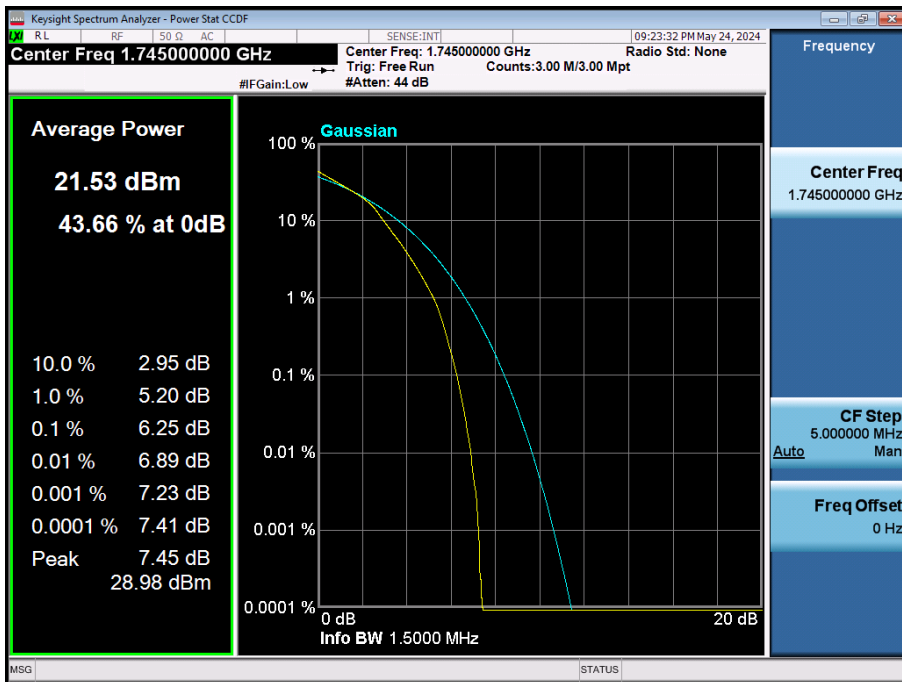

LTE Band 66 / 5 MHz / 256QAM / FULL RB Size

LTE Band 66 / 3 MHz / QPSK / FULL RB Size

LTE Band 66 / 3 MHz / 16QAM / FULL RB Size

LTE Band 66 / 3 MHz / 64QAM / FULL RB Size

LTE Band 66 / 3 MHz / 256QAM / FULL RB Size

LTE Band 66 / 1.4 MHz / QPSK / FULL RB Size

LTE Band 66 / 1.4 MHz / 16QAM / FULL RB Size

LTE Band 66 / 1.4 MHz / 64QAM / FULL RB Size

LTE Band 66 / 1.4 MHz / 256QAM / FULL RB Size

8.2.7. LTE Band 2

LTE Band 2 / 20 MHz / QPSK / FULL RB Size