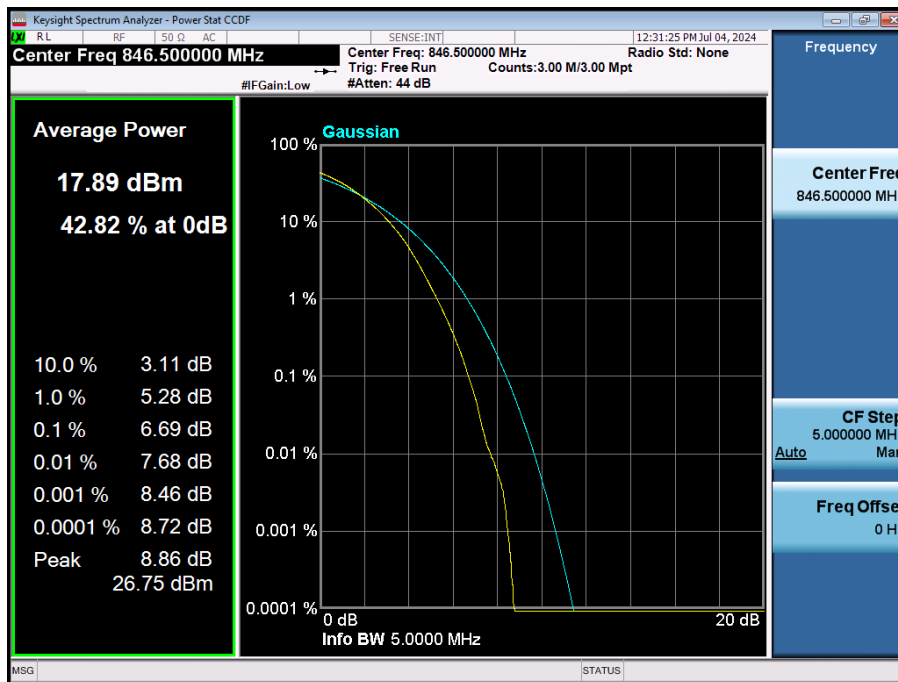

LTE Band 5 / 10 MHz / 64QAM / FULL RB Size

LTE Band 5 / 10 MHz / 256QAM / FULL RB Size

LTE Band 5 / 5 MHz / QPSK / FULL RB Size

LTE Band 5 / 5 MHz / 16QAM / FULL RB Size

LTE Band 5 / 5 MHz / 64QAM / FULL RB Size

LTE Band 5 / 5 MHz / 256QAM / FULL RB Size

LTE Band 5 / 3 MHz / QPSK / FULL RB Size

LTE Band 5 / 3 MHz / 16QAM / FULL RB Size

LTE Band 5 / 3 MHz / 64QAM / FULL RB Size

LTE Band 5 / 3 MHz / 256QAM / FULL RB Size