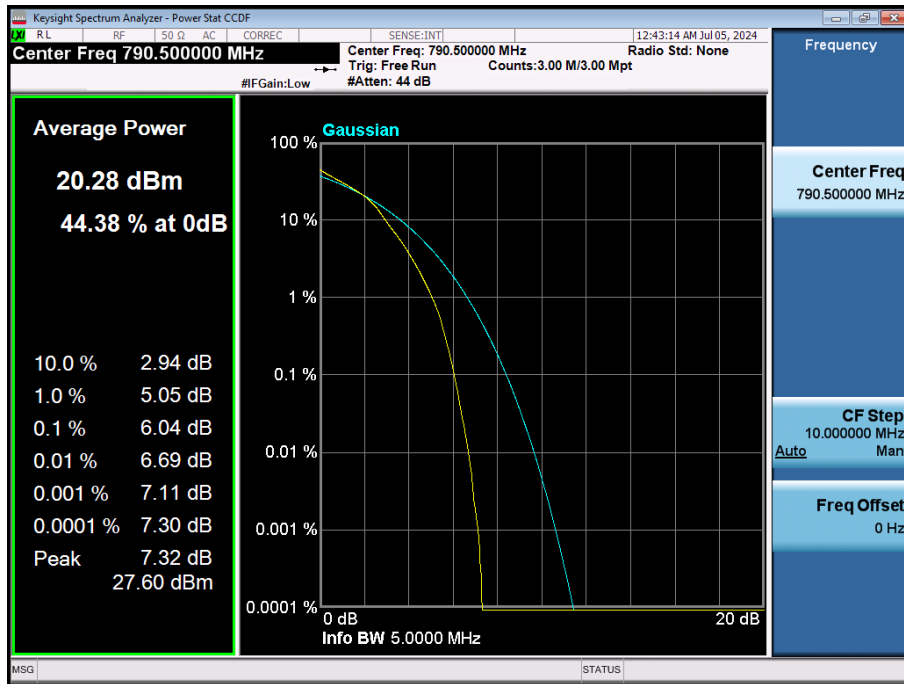

8.2.4. LTE Band 14

LTE Band 14 / 10 MHz / QPSK / FULL RB Size

LTE Band 14 / 10 MHz / 16QAM / FULL RB Size

LTE Band 14 / 10 MHz / 64QAM / FULL RB Size

LTE Band 14 / 10 MHz / 256QAM / FULL RB Size

LTE Band 14 / 5 MHz / QPSK / FULL RB Size

LTE Band 14 / 5 MHz / 16QAM / FULL RB Size

LTE Band 14 / 5 MHz / 64QAM / FULL RB Size

LTE Band 14 / 5 MHz / 256QAM / FULL RB Size

8.2.5. LTE Band 5

LTE Band 5 / 10 MHz / QPSK / FULL RB Size

LTE Band 5 / 10 MHz / 16QAM / FULL RB Size