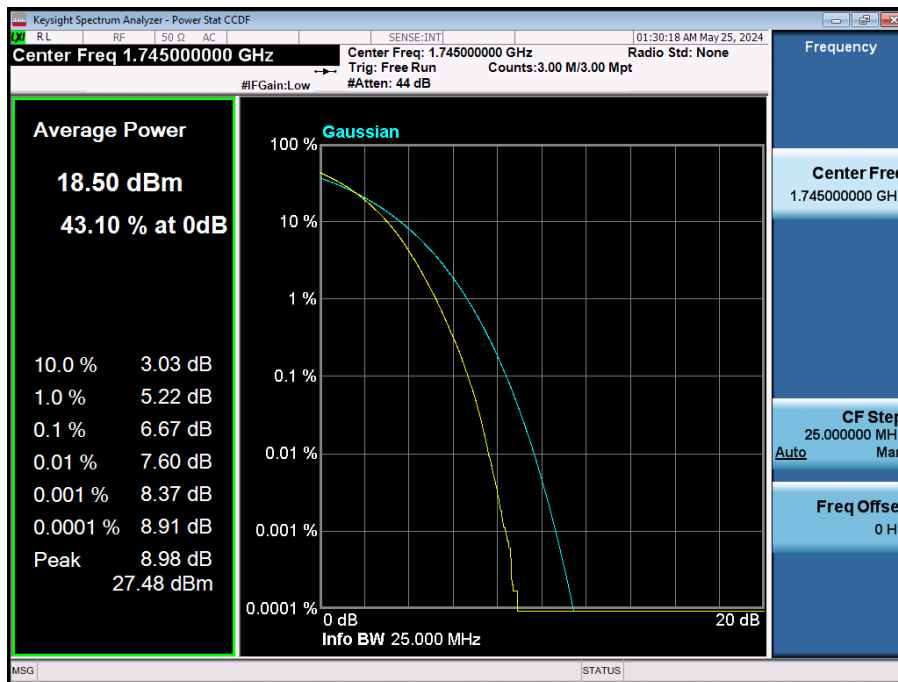

LTE Band 5 / 1.4 MHz / QPSK / FULL RB Size

LTE Band 5 / 1.4 MHz / 16QAM / FULL RB Size

LTE Band 5 / 1.4 MHz / 64QAM / FULL RB Size

LTE Band 5 / 1.4 MHz / 256QAM / FULL RB Size

8.2.6. LTE Band 66(4)

LTE Band 66 / 20 MHz / QPSK / FULL RB Size

LTE Band 66 / 20 MHz / 16QAM / FULL RB Size

LTE Band 66 / 20 MHz / 64QAM / FULL RB Size

LTE Band 66 / 20 MHz / 256QAM / FULL RB Size

LTE Band 66 / 15 MHz / QPSK / FULL RB Size

LTE Band 66 / 15 MHz / 16QAM / FULL RB Size