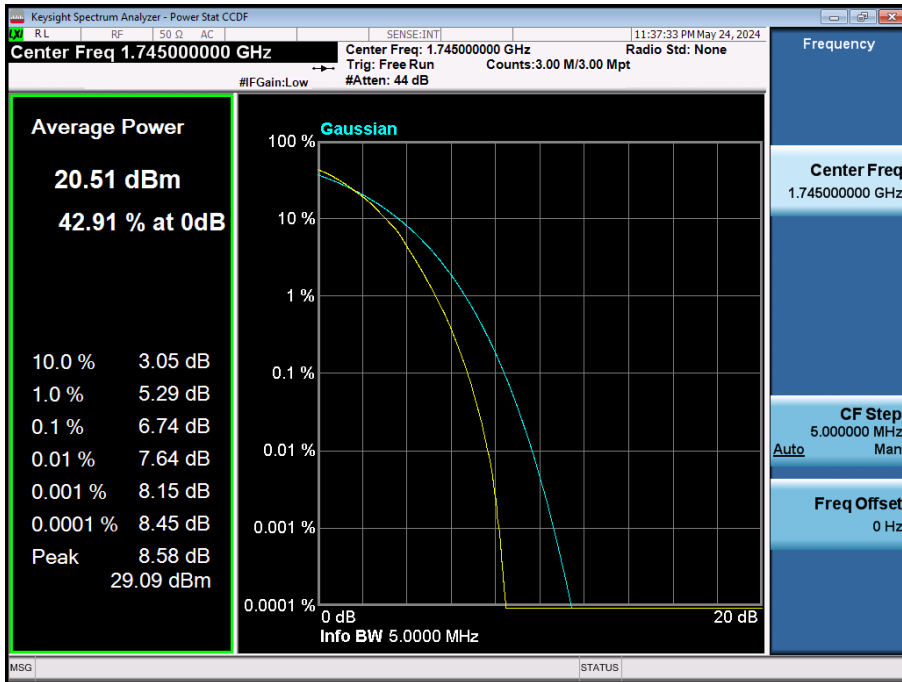

LTE Band 66 / 15 MHz / 64QAM / FULL RB Size

LTE Band 66 / 15 MHz / 256QAM / FULL RB Size

LTE Band 66 / 10 MHz / 64QAM / FULL RB Size

LTE Band 66 / 10 MHz / 256QAM / FULL RB Size

LTE Band 66 / 5 MHz / 64QAM / FULL RB Size

LTE Band 66 / 5 MHz / 256QAM / FULL RB Size

LTE Band 66 / 3 MHz / QPSK / FULL RB Size

LTE Band 66 / 3 MHz / 16QAM / FULL RB Size

LTE Band 66 / 3 MHz / 64QAM / FULL RB Size

LTE Band 66 / 3 MHz / 256QAM / FULL RB Size