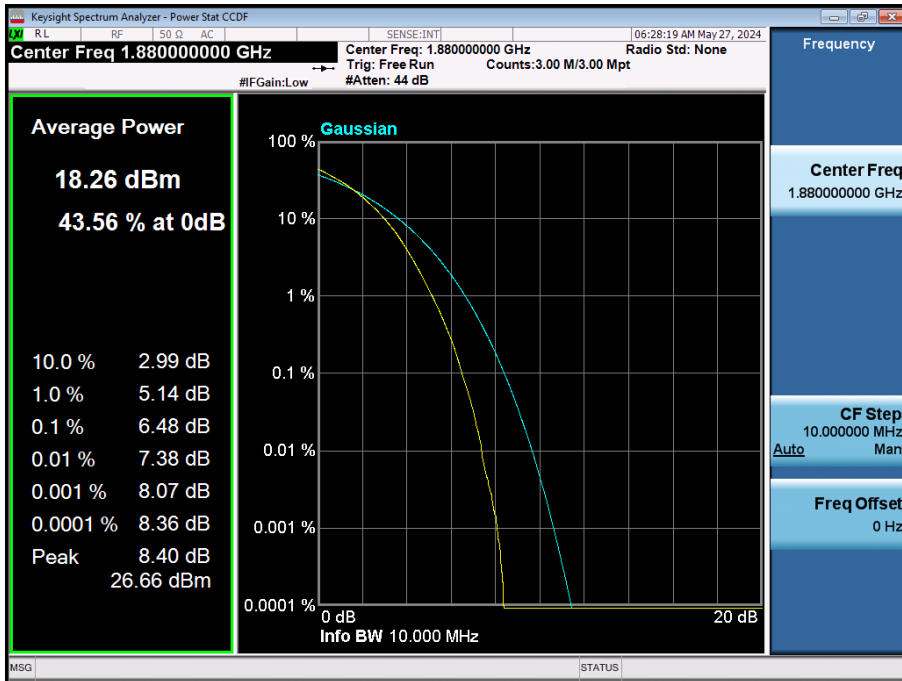

LTE Band 2 / 20 MHz / 16QAM / FULL RB Size

LTE Band 2 / 20 MHz / 64QAM / FULL RB Size

LTE Band 2 / 20 MHz / 256QAM / FULL RB Size

LTE Band 2 / 15 MHz / QPSK / FULL RB Size

LTE Band 2 / 15 MHz / 16QAM / FULL RB Size

LTE Band 2 / 15 MHz / 64QAM / FULL RB Size

LTE Band 2 / 15 MHz / 256QAM / FULL RB Size

LTE Band 2 / 10 MHz / QPSK / FULL RB Size

LTE Band 2 / 10 MHz / 16QAM / FULL RB Size

LTE Band 2 / 10 MHz / 64QAM / FULL RB Size

LTE Band 2 / 10 MHz / 256QAM / FULL RB Size

LTE Band 2 / 5 MHz / QPSK / FULL RB Size

LTE Band 2 / 5 MHz / 16QAM / FULL RB Size

LTE Band 2 / 5 MHz / 64QAM / FULL RB Size

LTE Band 2 / 5 MHz / 256QAM / FULL RB Size