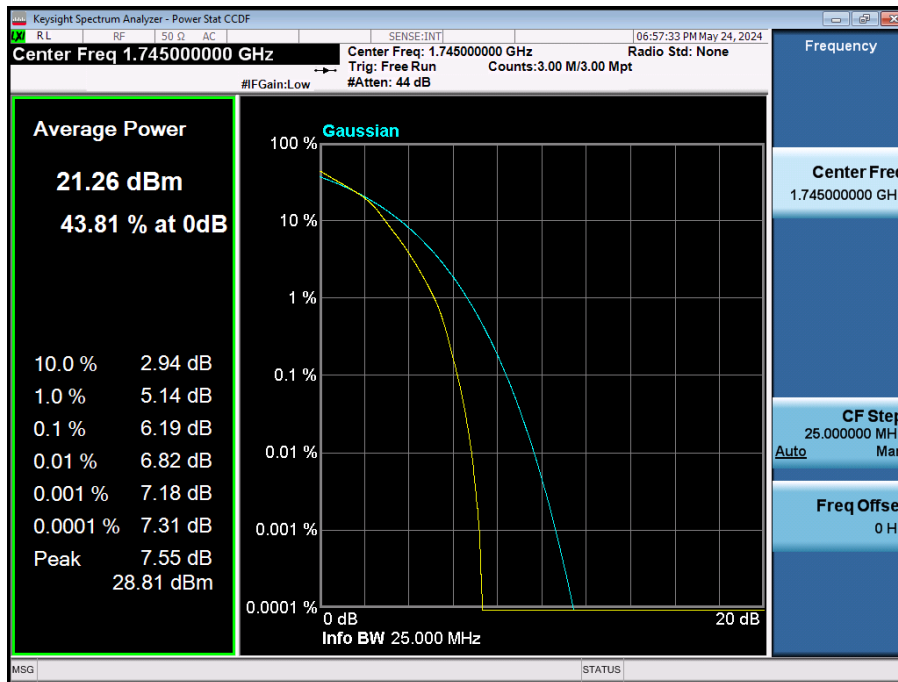

LTE Band 66 / 20 MHz / 16QAM / FULL RB Size

LTE Band 66 / 20 MHz / 64QAM / FULL RB Size

LTE Band 66 / 20 MHz / 256QAM / FULL RB Size

LTE Band 66 / 15 MHz / QPSK / FULL RB Size

LTE Band 66 / 15 MHz / 16QAM / FULL RB Size

LTE Band 66 / 15 MHz / 64QAM / FULL RB Size

LTE Band 66 / 15 MHz / 256QAM / FULL RB Size

LTE Band 66 / 10 MHz / 64QAM / FULL RB Size

LTE Band 66 / 10 MHz / 256QAM / FULL RB Size

LTE Band 66 / 5 MHz / 64QAM / FULL RB Size