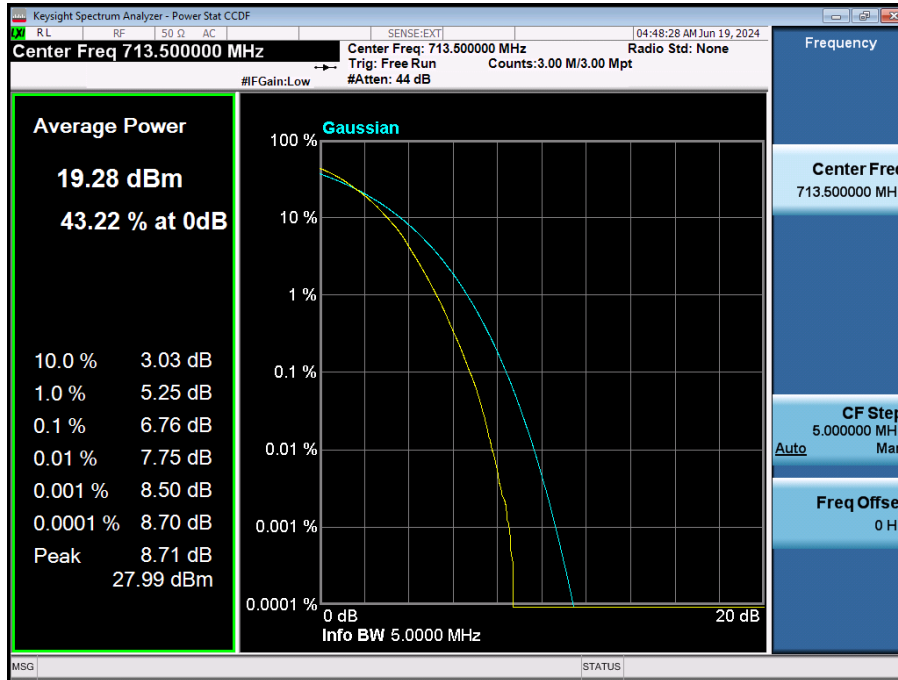

LTE Band 12 / 5 MHz / QPSK / FULL RB Size

LTE Band 12 / 5 MHz / 16QAM / FULL RB Size

LTE Band 12 / 5 MHz / 64QAM / FULL RB Size

LTE Band 12 / 5 MHz / 256QAM / FULL RB Size

LTE Band 12 / 3 MHz / QPSK / FULL RB Size

LTE Band 12 / 3 MHz / 16QAM / FULL RB Size

LTE Band 12 / 3 MHz / 64QAM / FULL RB Size

LTE Band 12 / 3 MHz / 256QAM / FULL RB Size

LTE Band 12 / 1.4 MHz / QPSK / FULL RB Size

LTE Band 12 / 1.4 MHz / 16QAM / FULL RB Size