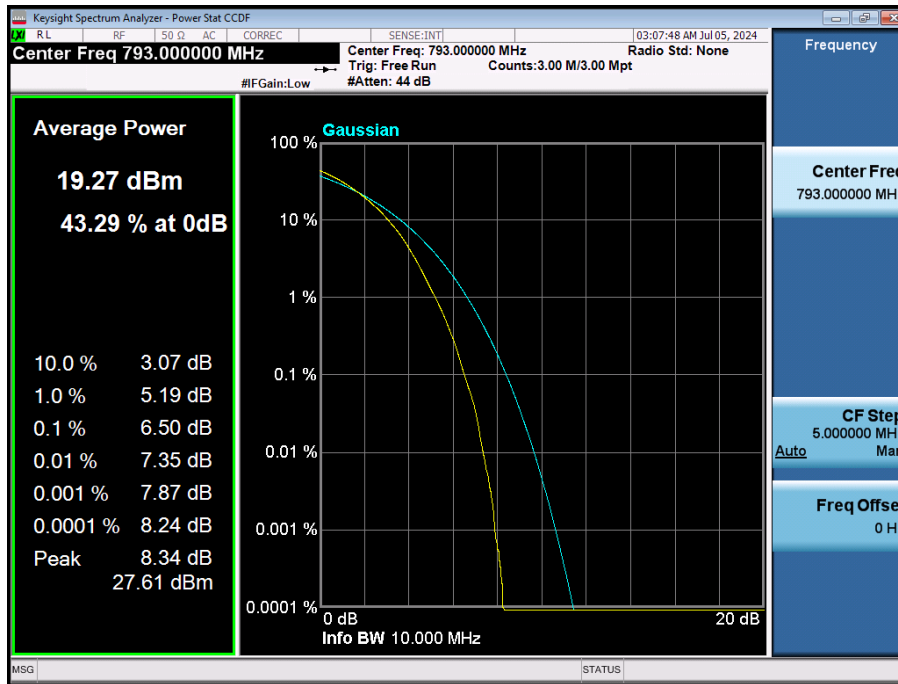

LTE Band 13 / 10 MHz / 256QAM / FULL RB Size

LTE Band 13 / 5 MHz / QPSK / FULL RB Size

LTE Band 13 / 5 MHz / 16QAM / FULL RB Size

LTE Band 13 / 5 MHz / 64QAM / FULL RB Size

LTE Band 13 / 5 MHz / 256QAM / FULL RB Size

8.2.4. LTE Band 14

LTE Band 14 / 10 MHz / QPSK / FULL RB Size

LTE Band 14 / 10 MHz / 16QAM / FULL RB Size

LTE Band 14 / 10 MHz / 64QAM / FULL RB Size

LTE Band 14 / 10 MHz / 256QAM / FULL RB Size

LTE Band 14 / 5 MHz / QPSK / FULL RB Size