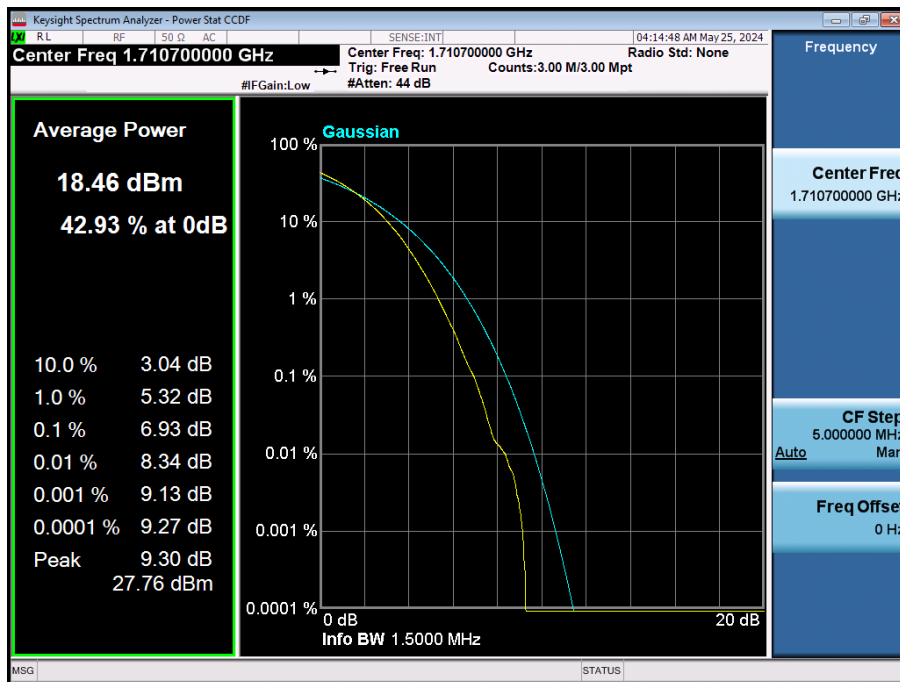

LTE Band 66 / 15 MHz / 64QAM / FULL RB Size

LTE Band 66 / 15 MHz / 256QAM / FULL RB Size

LTE Band 66 / 10 MHz / 64QAM / FULL RB Size

LTE Band 66 / 10 MHz / 256QAM / FULL RB Size

LTE Band 66 / 5 MHz / 64QAM / FULL RB Size

LTE Band 66 / 5 MHz / 256QAM / FULL RB Size

LTE Band 66 / 3 MHz / QPSK / FULL RB Size

LTE Band 66 / 3 MHz / 16QAM / FULL RB Size

LTE Band 66 / 3 MHz / 64QAM / FULL RB Size

LTE Band 66 / 3 MHz / 256QAM / FULL RB Size

LTE Band 66 / 1.4 MHz / QPSK / FULL RB Size

LTE Band 66 / 1.4 MHz / 16QAM / FULL RB Size

LTE Band 66 / 1.4 MHz / 64QAM / FULL RB Size

LTE Band 66 / 1.4 MHz / 256QAM / FULL RB Size

8.2.7. LTE Band 2

LTE Band 2 / 20 MHz / QPSK / FULL RB Size