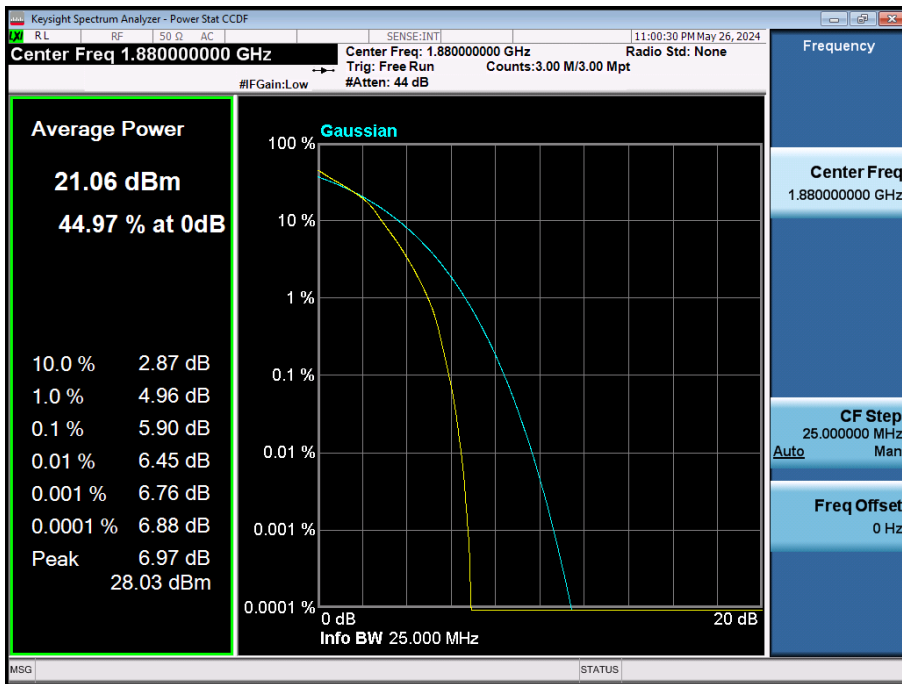

LTE Band 66 / 1.4 MHz / QPSK / FULL RB Size

LTE Band 66 / 1.4 MHz / 16QAM / FULL RB Size

LTE Band 66 / 1.4 MHz / 64QAM / FULL RB Size

LTE Band 66 / 1.4 MHz / 256QAM / FULL RB Size

8.2.7. LTE Band 2

LTE Band 2 / 20 MHz / QPSK / FULL RB Size

LTE Band 2 / 20 MHz / 16QAM / FULL RB Size

LTE Band 2 / 20 MHz / 64QAM / FULL RB Size

LTE Band 2 / 20 MHz / 256QAM / FULL RB Size

LTE Band 2 / 15 MHz / QPSK / FULL RB Size

LTE Band 2 / 15 MHz / 16QAM / FULL RB Size

LTE Band 2 / 15 MHz / 64QAM / FULL RB Size

LTE Band 2 / 15 MHz / 256QAM / FULL RB Size

LTE Band 2 / 10 MHz / QPSK / FULL RB Size

LTE Band 2 / 10 MHz / 16QAM / FULL RB Size

LTE Band 2 / 10 MHz / 64QAM / FULL RB Size