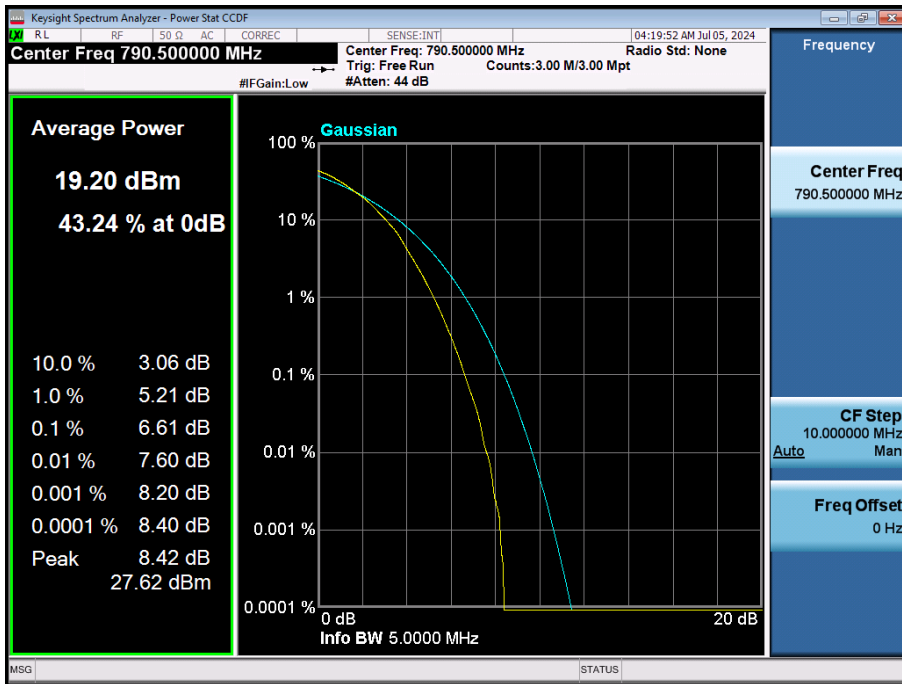

8.2.4. LTE Band 14

LTE Band 14 / 10 MHz / QPSK / FULL RB Size

LTE Band 14 / 10 MHz / 16QAM / FULL RB Size

LTE Band 14 / 10 MHz / 64QAM / FULL RB Size

LTE Band 14 / 10 MHz / 256QAM / FULL RB Size

LTE Band 14 / 5 MHz / QPSK / FULL RB Size

LTE Band 14 / 5 MHz / 16QAM / FULL RB Size

LTE Band 14 / 5 MHz / 64QAM / FULL RB Size

LTE Band 14 / 5 MHz / 256QAM / FULL RB Size

8.2.5. LTE Band 5

LTE Band 5 / 10 MHz / QPSK / FULL RB Size

LTE Band 5 / 10 MHz / 16QAM / FULL RB Size