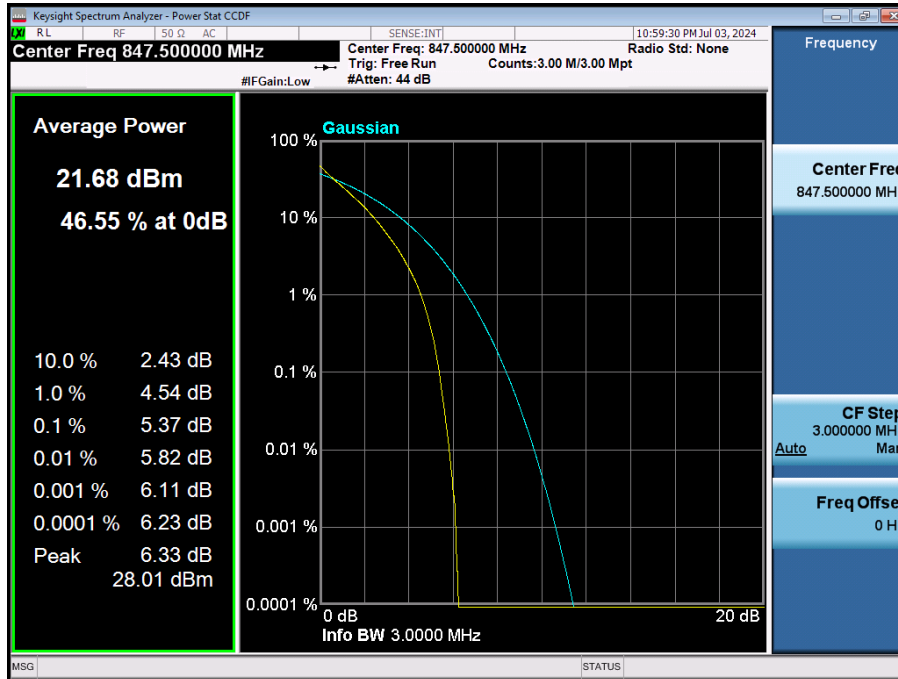

LTE Band 5 / 3 MHz / QPSK / FULL RB Size