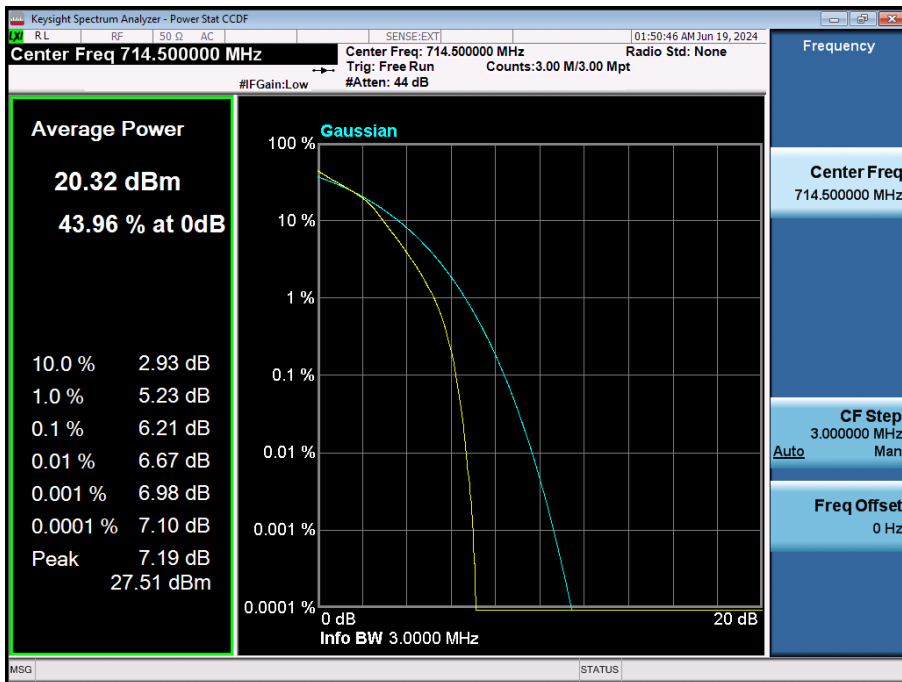

LTE Band 12 / 5 MHz / QPSK / FULL RB Size

LTE Band 12 / 5 MHz / 16QAM / FULL RB Size

LTE Band 12 / 5 MHz / 64QAM / FULL RB Size

LTE Band 12 / 5 MHz / 256QAM / FULL RB Size

LTE Band 12 / 3 MHz / QPSK / FULL RB Size

LTE Band 12 / 3 MHz / 16QAM / FULL RB Size

LTE Band 12 / 3 MHz / 64QAM / FULL RB Size

LTE Band 12 / 3 MHz / 256QAM / FULL RB Size

LTE Band 12 / 1.4 MHz / QPSK / FULL RB Size

LTE Band 12 / 1.4 MHz / 16QAM / FULL RB Size