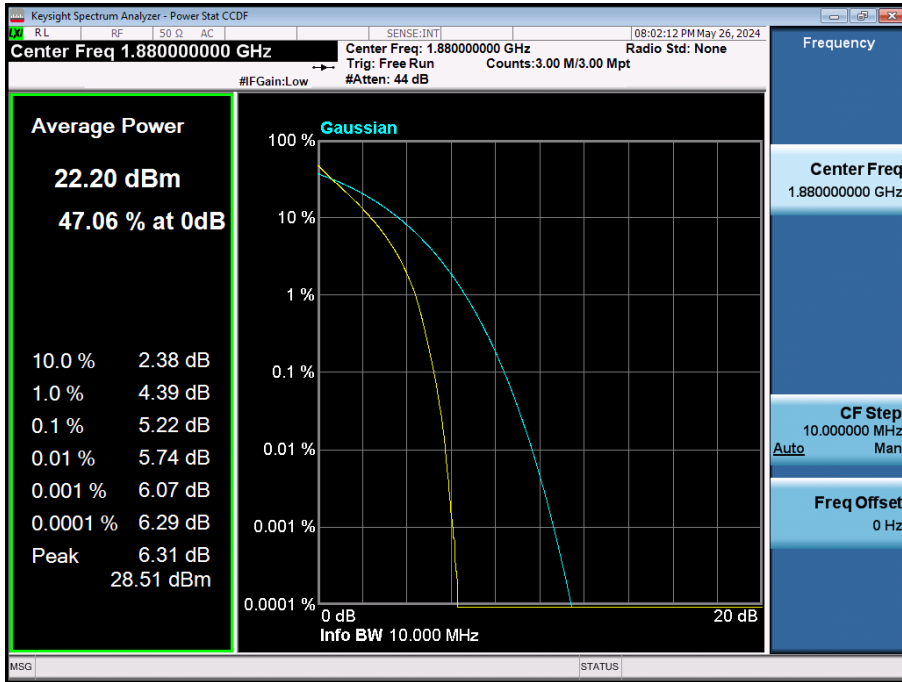

LTE Band 2 / 20 MHz / 16QAM / FULL RB Size

LTE Band 2 / 20 MHz / 64QAM / FULL RB Size

LTE Band 2 / 20 MHz / 256QAM / FULL RB Size

LTE Band 2 / 15 MHz / QPSK / FULL RB Size

LTE Band 2 / 15 MHz / 16QAM / FULL RB Size

LTE Band 2 / 15 MHz / 64QAM / FULL RB Size

LTE Band 2 / 15 MHz / 256QAM / FULL RB Size

LTE Band 2 / 10 MHz / QPSK / FULL RB Size

LTE Band 2 / 10 MHz / 16QAM / FULL RB Size

LTE Band 2 / 10 MHz / 64QAM / FULL RB Size