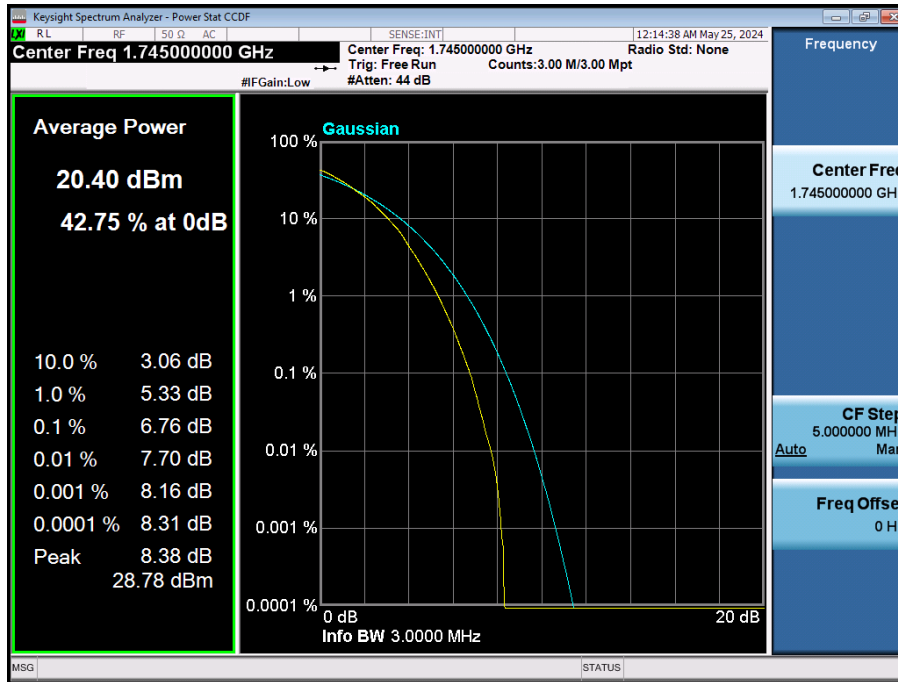

LTE Band 66 / 20 MHz / 16QAM / FULL RB Size

LTE Band 66 / 20 MHz / 64QAM / FULL RB Size

LTE Band 66 / 20 MHz / 256QAM / FULL RB Size

LTE Band 66 / 15 MHz / QPSK / FULL RB Size

LTE Band 66 / 15 MHz / 16QAM / FULL RB Size

LTE Band 66 / 15 MHz / 64QAM / FULL RB Size

LTE Band 66 / 15 MHz / 256QAM / FULL RB Size

LTE Band 66 / 10 MHz / 64QAM / FULL RB Size

LTE Band 66 / 10 MHz / 256QAM / FULL RB Size

LTE Band 66 / 5 MHz / 64QAM / FULL RB Size

LTE Band 66 / 5 MHz / 256QAM / FULL RB Size

LTE Band 66 / 3 MHz / QPSK / FULL RB Size

LTE Band 66 / 3 MHz / 16QAM / FULL RB Size

LTE Band 66 / 3 MHz / 64QAM / FULL RB Size

LTE Band 66 / 3 MHz / 256QAM / FULL RB Size