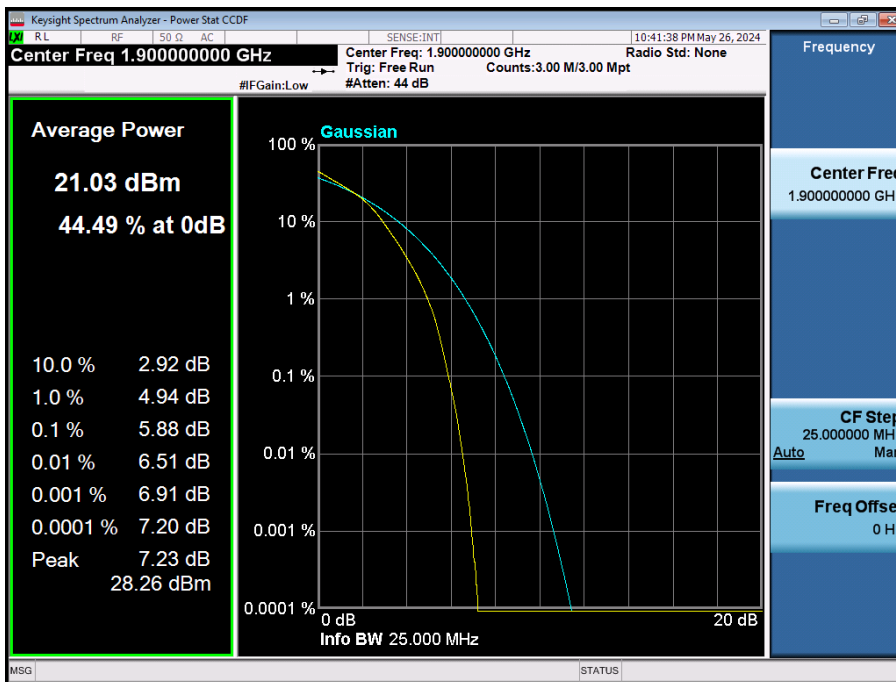

LTE Band 66 / 5 MHz / 256QAM / FULL RB Size

LTE Band 66 / 3 MHz / QPSK / FULL RB Size

LTE Band 66 / 3 MHz / 16QAM / FULL RB Size

LTE Band 66 / 3 MHz / 64QAM / FULL RB Size

LTE Band 66 / 3 MHz / 256QAM / FULL RB Size

LTE Band 66 / 1.4 MHz / QPSK / FULL RB Size

LTE Band 66 / 1.4 MHz / 16QAM / FULL RB Size

LTE Band 66 / 1.4 MHz / 64QAM / FULL RB Size

LTE Band 66 / 1.4 MHz / 256QAM / FULL RB Size

8.2.7. LTE Band 2

LTE Band 2 / 20 MHz / QPSK / FULL RB Size

LTE Band 2 / 20 MHz / 16QAM / FULL RB Size

LTE Band 2 / 20 MHz / 64QAM / FULL RB Size

LTE Band 2 / 20 MHz / 256QAM / FULL RB Size

LTE Band 2 / 15 MHz / QPSK / FULL RB Size

LTE Band 2 / 15 MHz / 16QAM / FULL RB Size