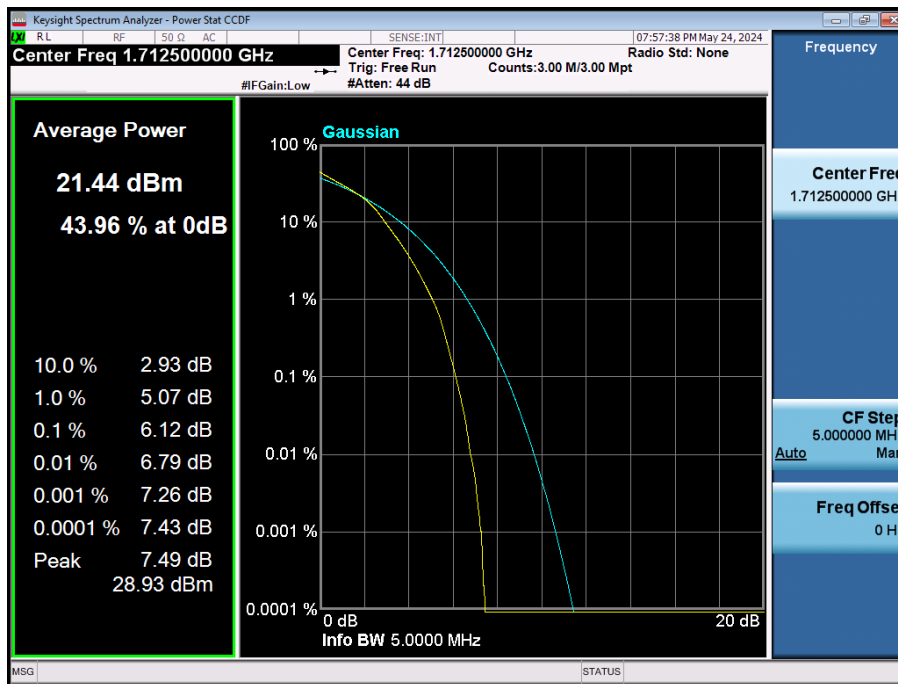

LTE Band 66 / 15 MHz / 64QAM / FULL RB Size

LTE Band 66 / 15 MHz / 256QAM / FULL RB Size

LTE Band 66 / 10 MHz / 64QAM / FULL RB Size

LTE Band 66 / 10 MHz / 256QAM / FULL RB Size

LTE Band 66 / 5 MHz / 64QAM / FULL RB Size

LTE Band 66 / 5 MHz / 256QAM / FULL RB Size

LTE Band 66 / 3 MHz / QPSK / FULL RB Size

LTE Band 66 / 3 MHz / 16QAM / FULL RB Size

LTE Band 66 / 3 MHz / 64QAM / FULL RB Size

LTE Band 66 / 3 MHz / 256QAM / FULL RB Size