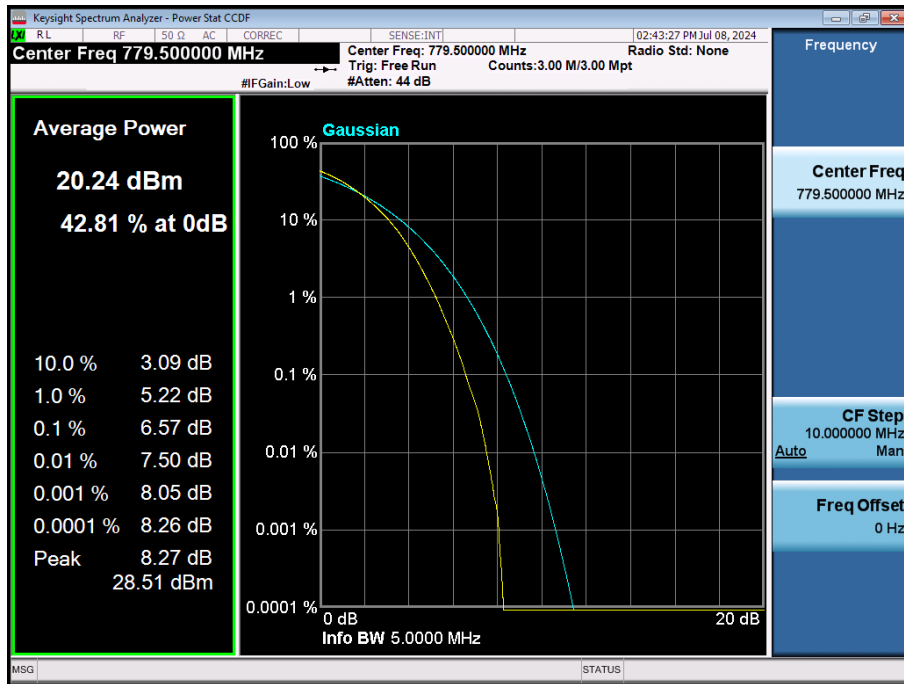

LTE Band 13 / 10 MHz / 256QAM / FULL RB Size

LTE Band 13 / 5 MHz / QPSK / FULL RB Size

LTE Band 13 / 5 MHz / 16QAM / FULL RB Size

LTE Band 13 / 5 MHz / 64QAM / FULL RB Size

LTE Band 13 / 5 MHz / 256QAM / FULL RB Size

8.2.4. LTE Band 14

LTE Band 14 / 10 MHz / QPSK / FULL RB Size

LTE Band 14 / 10 MHz / 16QAM / FULL RB Size

LTE Band 14 / 10 MHz / 64QAM / FULL RB Size

LTE Band 14 / 10 MHz / 256QAM / FULL RB Size

LTE Band 14 / 5 MHz / QPSK / FULL RB Size