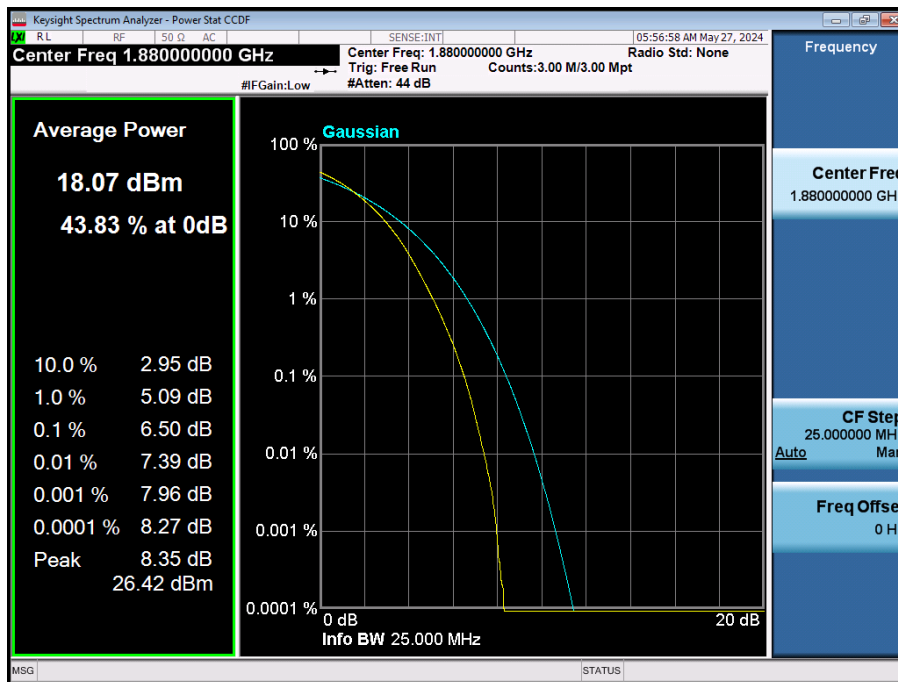

LTE Band 66 / 1.4 MHz / QPSK / FULL RB Size

LTE Band 66 / 1.4 MHz / 16QAM / FULL RB Size

LTE Band 66 / 1.4 MHz / 64QAM / FULL RB Size

LTE Band 66 / 1.4 MHz / 256QAM / FULL RB Size

8.2.7. LTE Band 2

LTE Band 2 / 20 MHz / QPSK / FULL RB Size

LTE Band 2 / 20 MHz / 16QAM / FULL RB Size

LTE Band 2 / 20 MHz / 64QAM / FULL RB Size

LTE Band 2 / 20 MHz / 256QAM / FULL RB Size

LTE Band 2 / 15 MHz / QPSK / FULL RB Size

LTE Band 2 / 15 MHz / 16QAM / FULL RB Size

LTE Band 2 / 15 MHz / 64QAM / FULL RB Size

LTE Band 2 / 15 MHz / 256QAM / FULL RB Size

LTE Band 2 / 10 MHz / QPSK / FULL RB Size

LTE Band 2 / 10 MHz / 16QAM / FULL RB Size

LTE Band 2 / 10 MHz / 64QAM / FULL RB Size