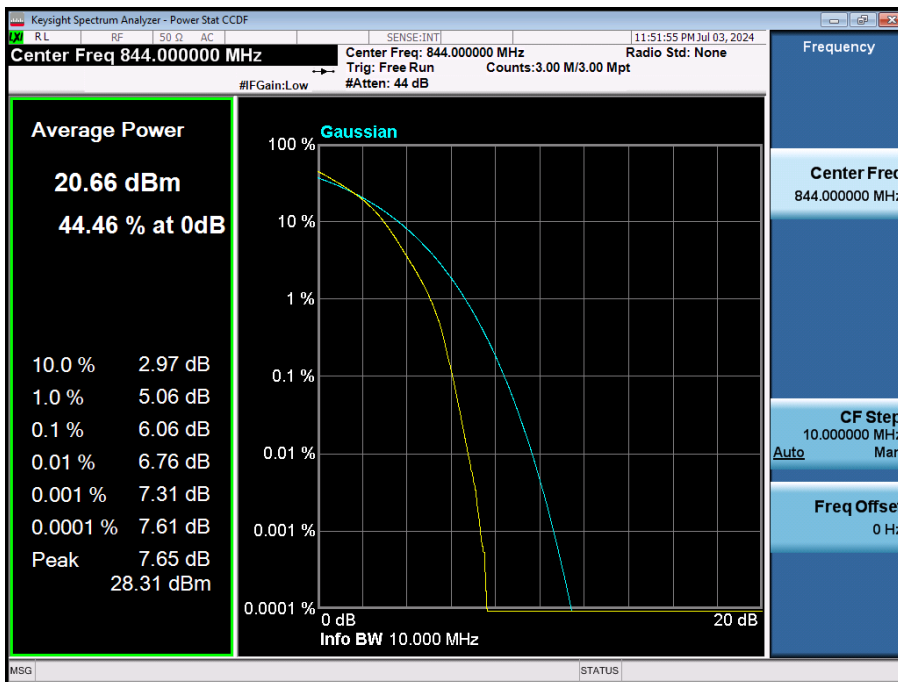

LTE Band 14 / 5 MHz / 16QAM / FULL RB Size

LTE Band 14 / 5 MHz / 64QAM / FULL RB Size

LTE Band 14 / 5 MHz / 256QAM / FULL RB Size

8.2.5. LTE Band 5

LTE Band 5 / 10 MHz / QPSK / FULL RB Size

LTE Band 5 / 10 MHz / 16QAM / FULL RB Size

LTE Band 5 / 10 MHz / 64QAM / FULL RB Size

LTE Band 5 / 10 MHz / 256QAM / FULL RB Size

LTE Band 5 / 5 MHz / QPSK / FULL RB Size

LTE Band 5 / 5 MHz / 16QAM / FULL RB Size

LTE Band 5 / 5 MHz / 64QAM / FULL RB Size