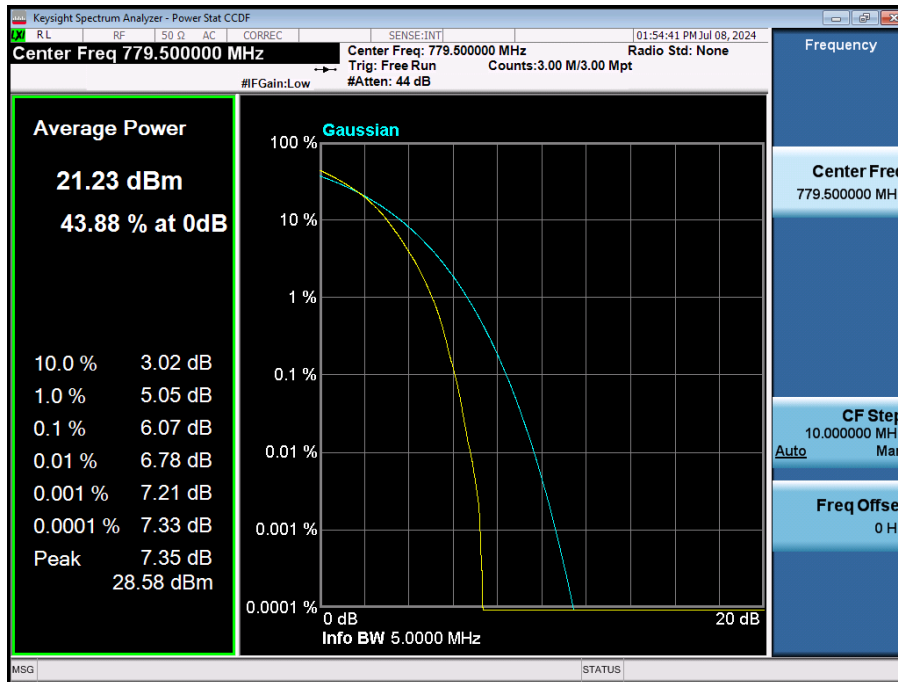

LTE Band 12 / 1.4 MHz / 64QAM / FULL RB Size

LTE Band 12 / 1.4 MHz / 256QAM / FULL RB Size

8.2.3. LTE Band 13

LTE Band 13 / 10 MHz / QPSK / FULL RB Size

LTE Band 13 / 10 MHz / 16QAM / FULL RB Size

LTE Band 13 / 10 MHz / 64QAM / FULL RB Size

LTE Band 13 / 10 MHz / 256QAM / FULL RB Size

LTE Band 13 / 5 MHz / QPSK / FULL RB Size

LTE Band 13 / 5 MHz / 16QAM / FULL RB Size

LTE Band 13 / 5 MHz / 64QAM / FULL RB Size

LTE Band 13 / 5 MHz / 256QAM / FULL RB Size