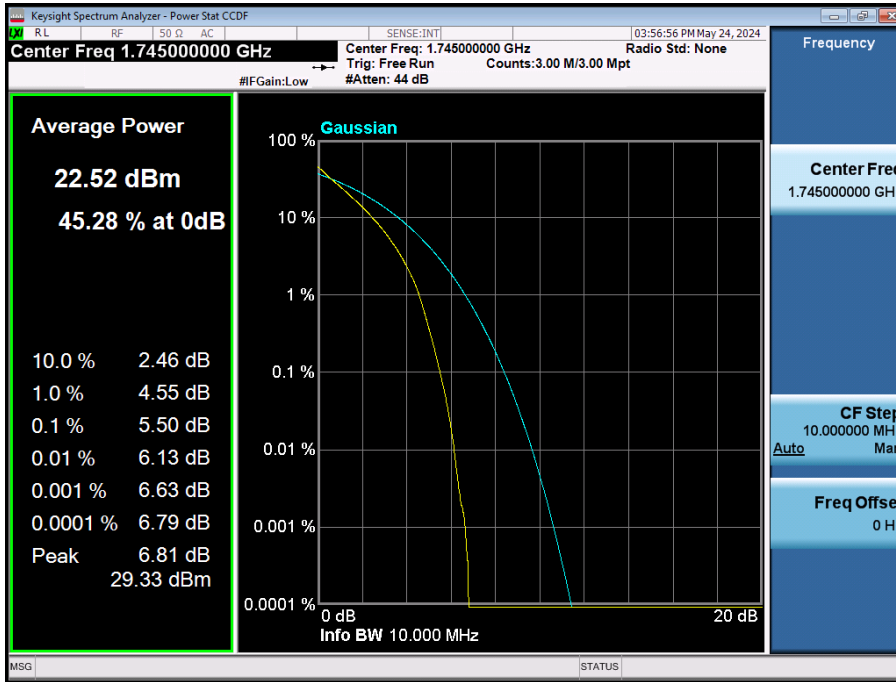

LTE Band 66 / 20 MHz / 16QAM / FULL RB Size

LTE Band 66 / 20 MHz / 64QAM / FULL RB Size

LTE Band 66 / 20 MHz / 256QAM / FULL RB Size

LTE Band 66 / 15 MHz / QPSK / FULL RB Size

LTE Band 66 / 15 MHz / 16QAM / FULL RB Size

LTE Band 66 / 15 MHz / 64QAM / FULL RB Size

LTE Band 66 / 15 MHz / 256QAM / FULL RB Size

LTE Band 66 / 10 MHz / 64QAM / FULL RB Size

LTE Band 66 / 10 MHz / 256QAM / FULL RB Size

LTE Band 66 / 5 MHz / 64QAM / FULL RB Size