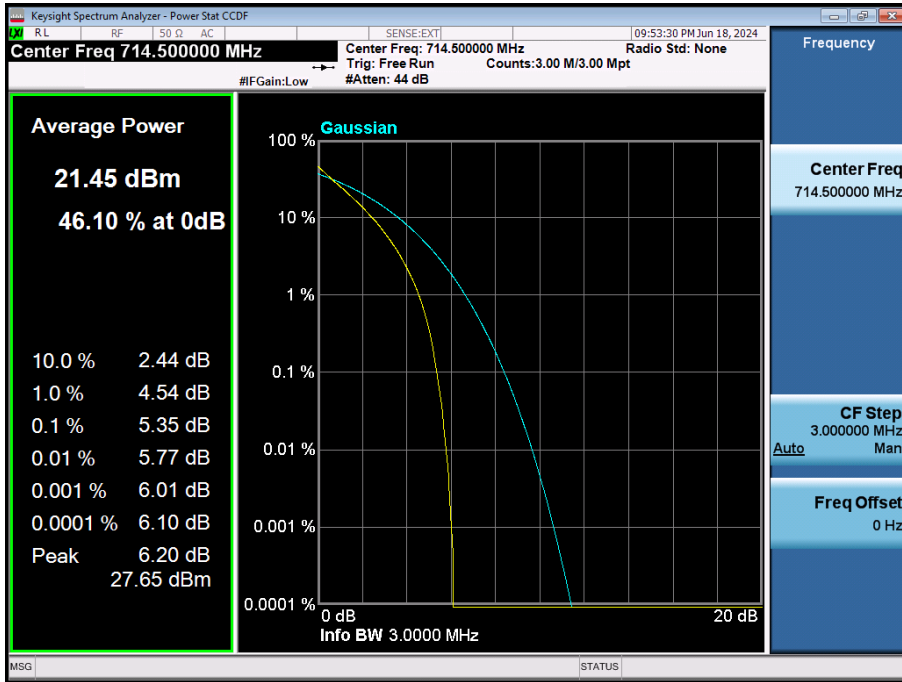

LTE Band 12 / 5 MHz / QPSK / FULL RB Size

LTE Band 12 / 5 MHz / 16QAM / FULL RB Size

LTE Band 12 / 5 MHz / 64QAM / FULL RB Size

LTE Band 12 / 5 MHz / 256QAM / FULL RB Size

LTE Band 12 / 3 MHz / QPSK / FULL RB Size

LTE Band 12 / 3 MHz / 16QAM / FULL RB Size

LTE Band 12 / 3 MHz / 64QAM / FULL RB Size

LTE Band 12 / 3 MHz / 256QAM / FULL RB Size

LTE Band 12 / 1.4 MHz / QPSK / FULL RB Size

LTE Band 12 / 1.4 MHz / 16QAM / FULL RB Size