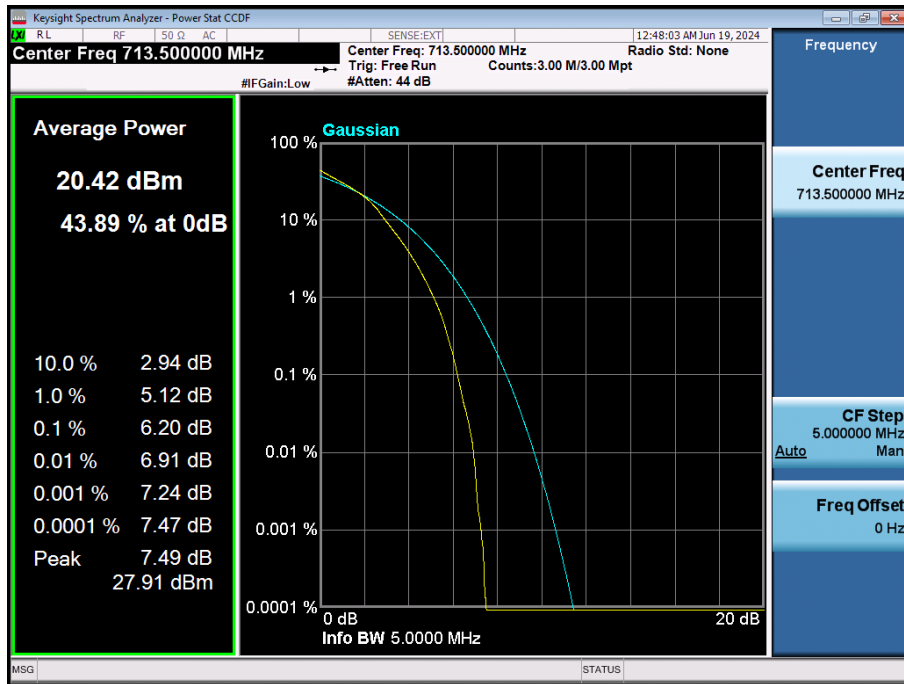

LTE Band 12 / 5 MHz / QPSK / FULL RB Size

LTE Band 12 / 5 MHz / 16QAM / FULL RB Size

LTE Band 12 / 5 MHz / 64QAM / FULL RB Size

LTE Band 12 / 5 MHz / 256QAM / FULL RB Size

LTE Band 12 / 3 MHz / QPSK / FULL RB Size

LTE Band 12 / 3 MHz / 16QAM / FULL RB Size

LTE Band 12 / 3 MHz / 64QAM / FULL RB Size

LTE Band 12 / 3 MHz / 256QAM / FULL RB Size

LTE Band 12 / 1.4 MHz / QPSK / FULL RB Size

LTE Band 12 / 1.4 MHz / 16QAM / FULL RB Size