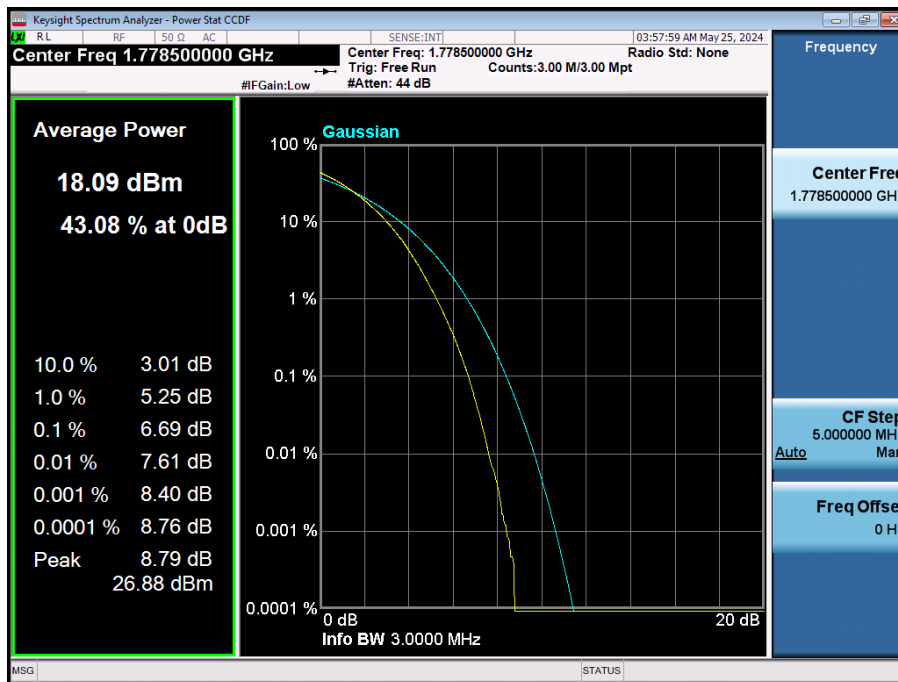

LTE Band 66 / 15 MHz / 64QAM / FULL RB Size

LTE Band 66 / 15 MHz / 256QAM / FULL RB Size

LTE Band 66 / 10 MHz / 64QAM / FULL RB Size

LTE Band 66 / 10 MHz / 256QAM / FULL RB Size

LTE Band 66 / 5 MHz / 64QAM / FULL RB Size

LTE Band 66 / 5 MHz / 256QAM / FULL RB Size

LTE Band 66 / 3 MHz / QPSK / FULL RB Size

LTE Band 66 / 3 MHz / 16QAM / FULL RB Size

LTE Band 66 / 3 MHz / 64QAM / FULL RB Size

LTE Band 66 / 3 MHz / 256QAM / FULL RB Size

LTE Band 66 / 1.4 MHz / QPSK / FULL RB Size

LTE Band 66 / 1.4 MHz / 16QAM / FULL RB Size

LTE Band 66 / 1.4 MHz / 64QAM / FULL RB Size

LTE Band 66 / 1.4 MHz / 256QAM / FULL RB Size

8.2.7. LTE Band 2

LTE Band 2 / 20 MHz / QPSK / FULL RB Size