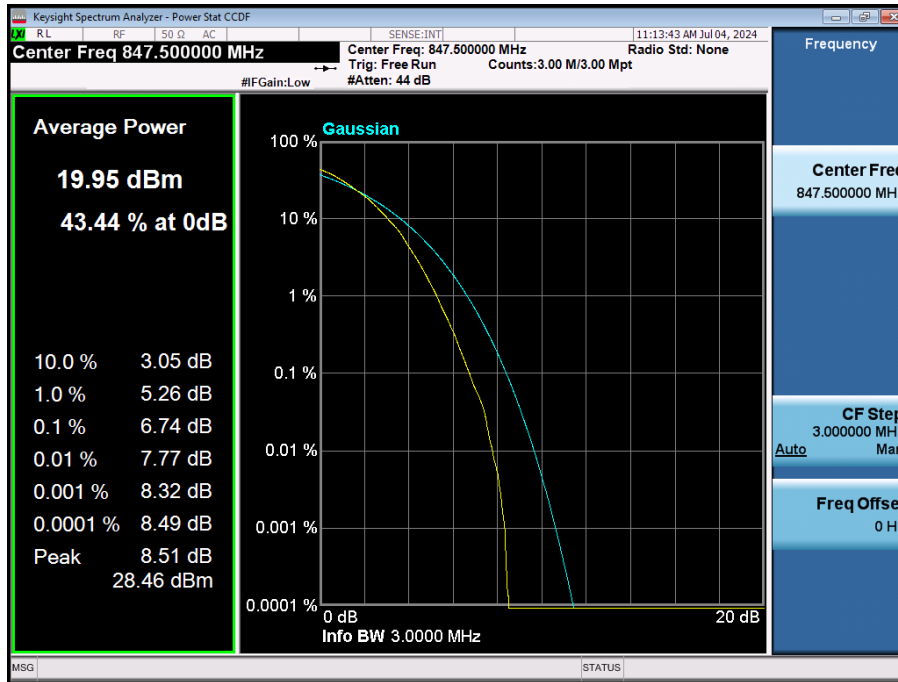

LTE Band 5 / 10 MHz / 64QAM / FULL RB Size

LTE Band 5 / 10 MHz / 256QAM / FULL RB Size

LTE Band 5 / 5 MHz / QPSK / FULL RB Size

LTE Band 5 / 5 MHz / 16QAM / FULL RB Size

LTE Band 5 / 5 MHz / 64QAM / FULL RB Size

LTE Band 5 / 5 MHz / 256QAM / FULL RB Size

LTE Band 5 / 3 MHz / QPSK / FULL RB Size

LTE Band 5 / 3 MHz / 16QAM / FULL RB Size

LTE Band 5 / 3 MHz / 64QAM / FULL RB Size

LTE Band 5 / 3 MHz / 256QAM / FULL RB Size