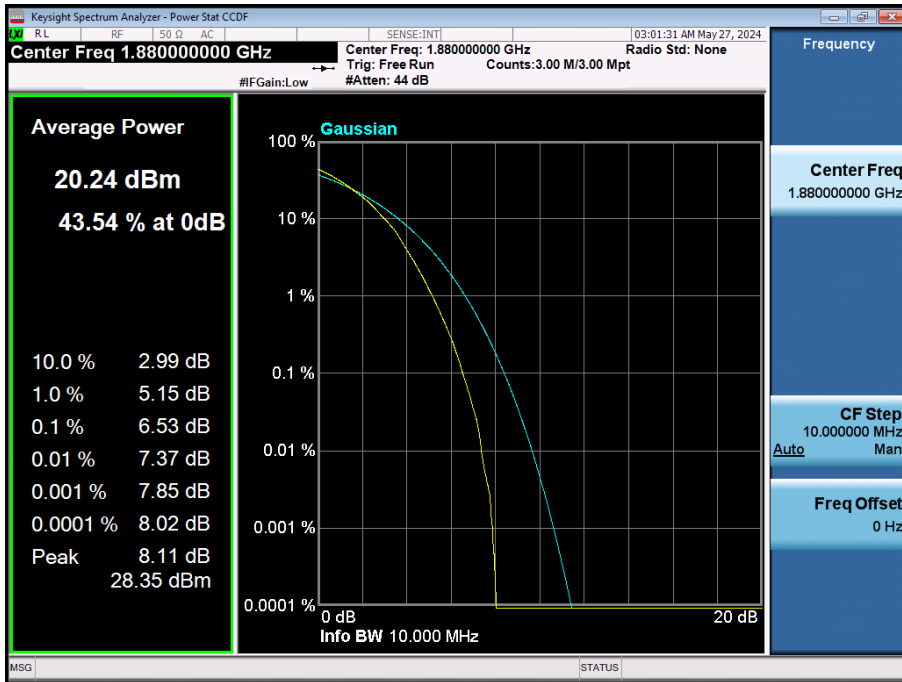

LTE Band 2 / 20 MHz / 16QAM / FULL RB Size

LTE Band 2 / 20 MHz / 64QAM / FULL RB Size

LTE Band 2 / 20 MHz / 256QAM / FULL RB Size

LTE Band 2 / 15 MHz / QPSK / FULL RB Size

LTE Band 2 / 15 MHz / 16QAM / FULL RB Size

LTE Band 2 / 15 MHz / 64QAM / FULL RB Size

LTE Band 2 / 15 MHz / 256QAM / FULL RB Size

LTE Band 2 / 10 MHz / QPSK / FULL RB Size

LTE Band 2 / 10 MHz / 16QAM / FULL RB Size

LTE Band 2 / 10 MHz / 64QAM / FULL RB Size

LTE Band 2 / 10 MHz / 256QAM / FULL RB Size

LTE Band 2 / 5 MHz / QPSK / FULL RB Size

LTE Band 2 / 5 MHz / 16QAM / FULL RB Size

LTE Band 2 / 5 MHz / 64QAM / FULL RB Size

LTE Band 2 / 5 MHz / 256QAM / FULL RB Size