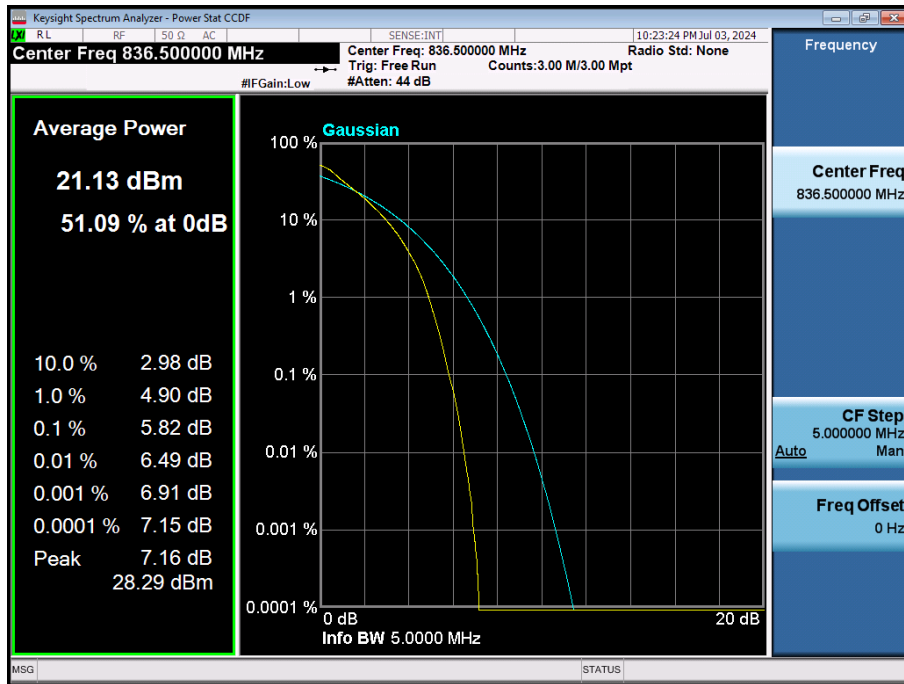

LTE Band 14 / 5 MHz / 16QAM / FULL RB Size

LTE Band 14 / 5 MHz / 64QAM / FULL RB Size

LTE Band 14 / 5 MHz / 256QAM / FULL RB Size

8.2.5. LTE Band 5

LTE Band 5 / 10 MHz / QPSK / FULL RB Size

LTE Band 5 / 10 MHz / 16QAM / FULL RB Size

LTE Band 5 / 10 MHz / 64QAM / FULL RB Size

LTE Band 5 / 10 MHz / 256QAM / FULL RB Size

LTE Band 5 / 5 MHz / QPSK / FULL RB Size

LTE Band 5 / 5 MHz / 16QAM / FULL RB Size

LTE Band 5 / 5 MHz / 64QAM / FULL RB Size