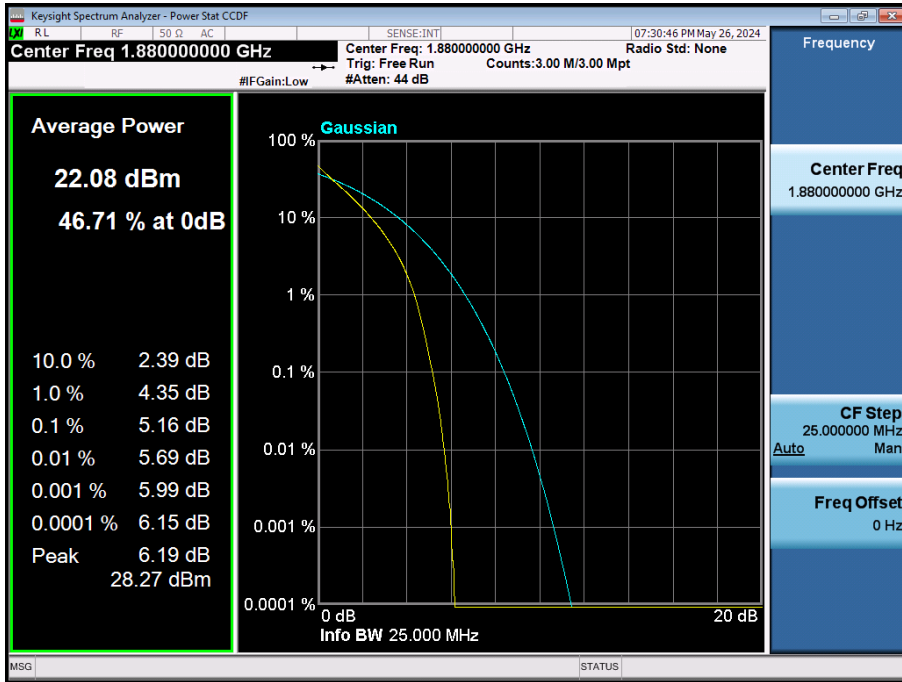

LTE Band 66 / 1.4 MHz / QPSK / FULL RB Size

LTE Band 66 / 1.4 MHz / 16QAM / FULL RB Size

LTE Band 66 / 1.4 MHz / 64QAM / FULL RB Size

LTE Band 66 / 1.4 MHz / 256QAM / FULL RB Size

8.2.7. LTE Band 2

LTE Band 2 / 20 MHz / QPSK / FULL RB Size

LTE Band 2 / 20 MHz / 16QAM / FULL RB Size

LTE Band 2 / 20 MHz / 64QAM / FULL RB Size

LTE Band 2 / 20 MHz / 256QAM / FULL RB Size

LTE Band 2 / 15 MHz / QPSK / FULL RB Size

LTE Band 2 / 15 MHz / 16QAM / FULL RB Size