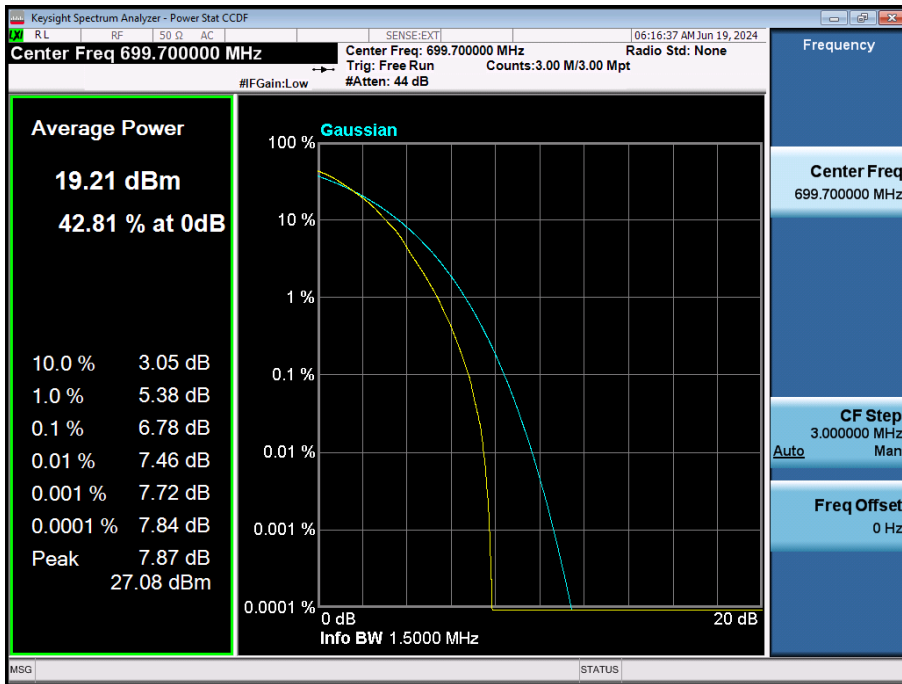

LTE Band 12 / 3 MHz / 16QAM / FULL RB Size

LTE Band 12 / 3 MHz / 64QAM / FULL RB Size

LTE Band 12 / 3 MHz / 256QAM / FULL RB Size

LTE Band 12 / 1.4 MHz / QPSK / FULL RB Size

LTE Band 12 / 1.4 MHz / 16QAM / FULL RB Size

LTE Band 12 / 1.4 MHz / 64QAM / FULL RB Size

LTE Band 12 / 1.4 MHz / 256QAM / FULL RB Size

8.2.3. LTE Band 13

LTE Band 13 / 10 MHz / QPSK / FULL RB Size

LTE Band 13 / 10 MHz / 16QAM / FULL RB Size

LTE Band 13 / 10 MHz / 64QAM / FULL RB Size