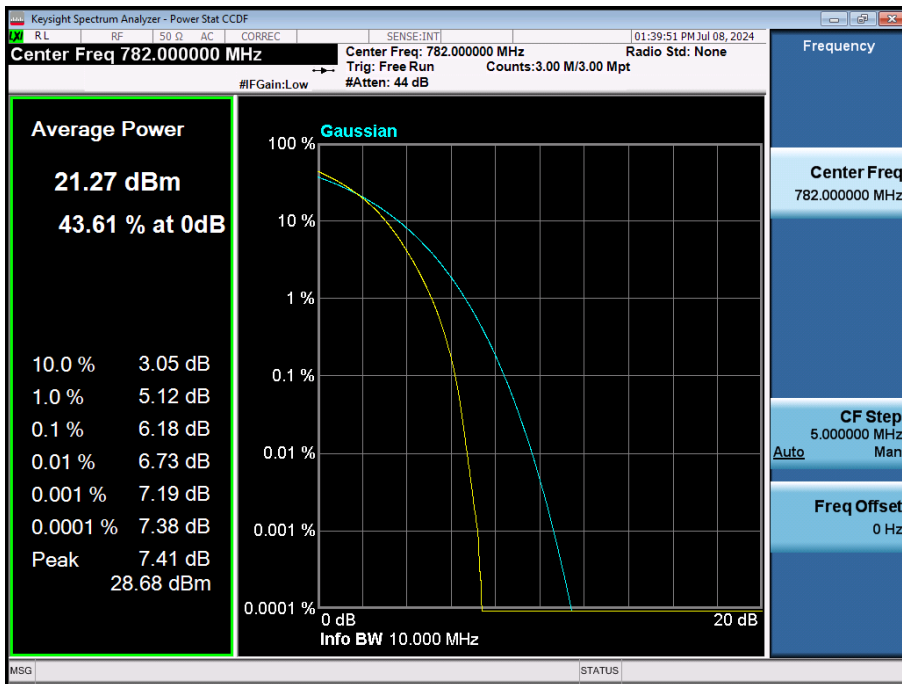

LTE Band 12 / 1.4 MHz / 64QAM / FULL RB Size

LTE Band 12 / 1.4 MHz / 256QAM / FULL RB Size

8.2.3. LTE Band 13

LTE Band 13 / 10 MHz / QPSK / FULL RB Size

LTE Band 13 / 10 MHz / 16QAM / FULL RB Size

LTE Band 13 / 10 MHz / 64QAM / FULL RB Size

LTE Band 13 / 10 MHz / 256QAM / FULL RB Size

LTE Band 13 / 5 MHz / QPSK / FULL RB Size

LTE Band 13 / 5 MHz / 16QAM / FULL RB Size

LTE Band 13 / 5 MHz / 64QAM / FULL RB Size

LTE Band 13 / 5 MHz / 256QAM / FULL RB Size