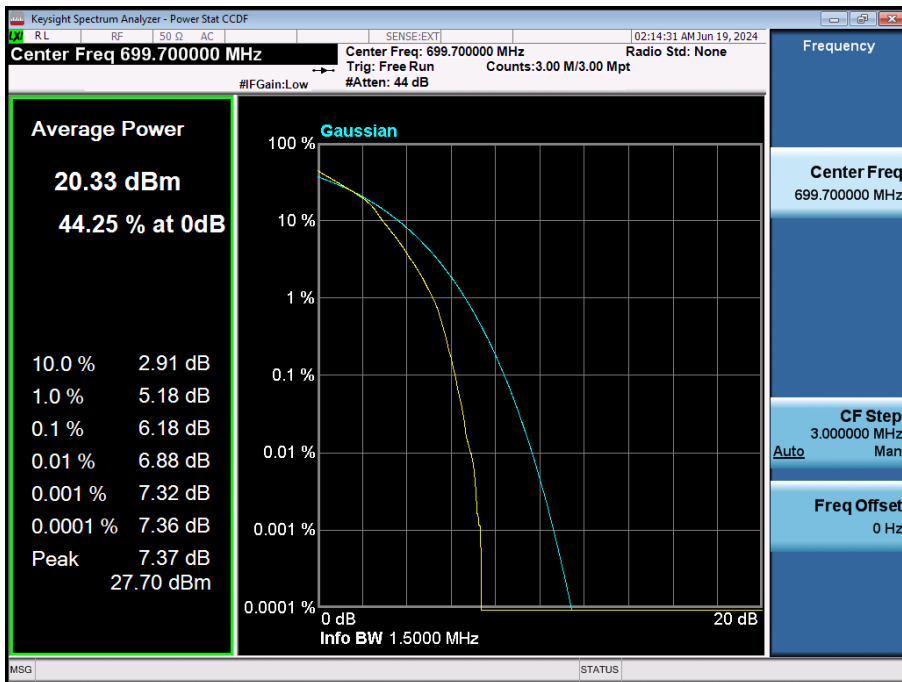

LTE Band 12 / 3 MHz / 16QAM / FULL RB Size

LTE Band 12 / 3 MHz / 64QAM / FULL RB Size

LTE Band 12 / 3 MHz / 256QAM / FULL RB Size

LTE Band 12 / 1.4 MHz / QPSK / FULL RB Size

LTE Band 12 / 1.4 MHz / 16QAM / FULL RB Size

LTE Band 12 / 1.4 MHz / 64QAM / FULL RB Size

LTE Band 12 / 1.4 MHz / 256QAM / FULL RB Size

8.2.3. LTE Band 13

LTE Band 13 / 10 MHz / QPSK / FULL RB Size

LTE Band 13 / 10 MHz / 16QAM / FULL RB Size

LTE Band 13 / 10 MHz / 64QAM / FULL RB Size