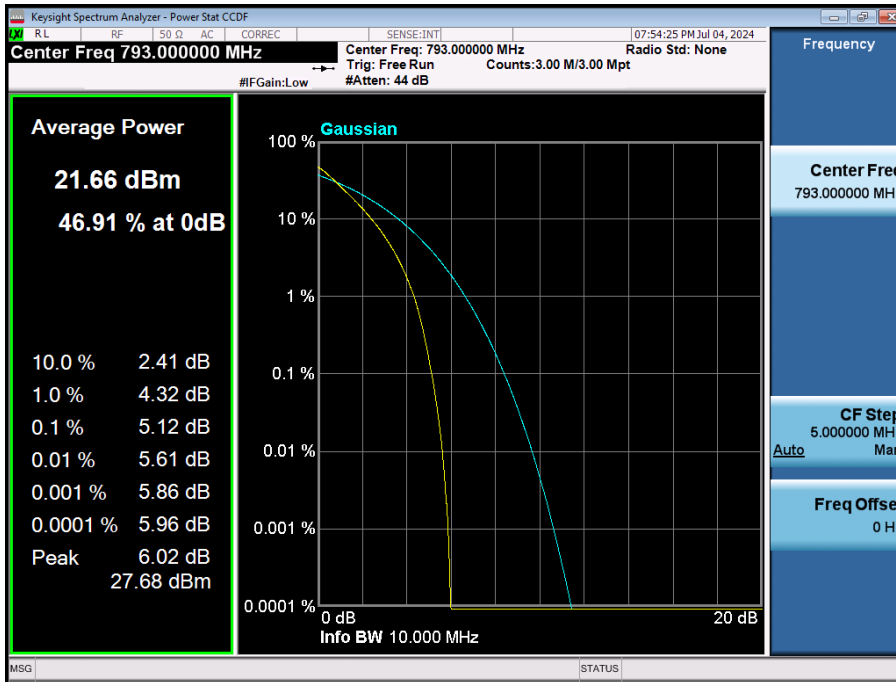

LTE Band 13 / 10 MHz / 256QAM / FULL RB Size

LTE Band 13 / 5 MHz / QPSK / FULL RB Size

LTE Band 13 / 5 MHz / 16QAM / FULL RB Size

LTE Band 13 / 5 MHz / 64QAM / FULL RB Size

LTE Band 13 / 5 MHz / 256QAM / FULL RB Size

8.2.4. LTE Band 14

LTE Band 14 / 10 MHz / QPSK / FULL RB Size

LTE Band 14 / 10 MHz / 16QAM / FULL RB Size

LTE Band 14 / 10 MHz / 64QAM / FULL RB Size

LTE Band 14 / 10 MHz / 256QAM / FULL RB Size

LTE Band 14 / 5 MHz / QPSK / FULL RB Size