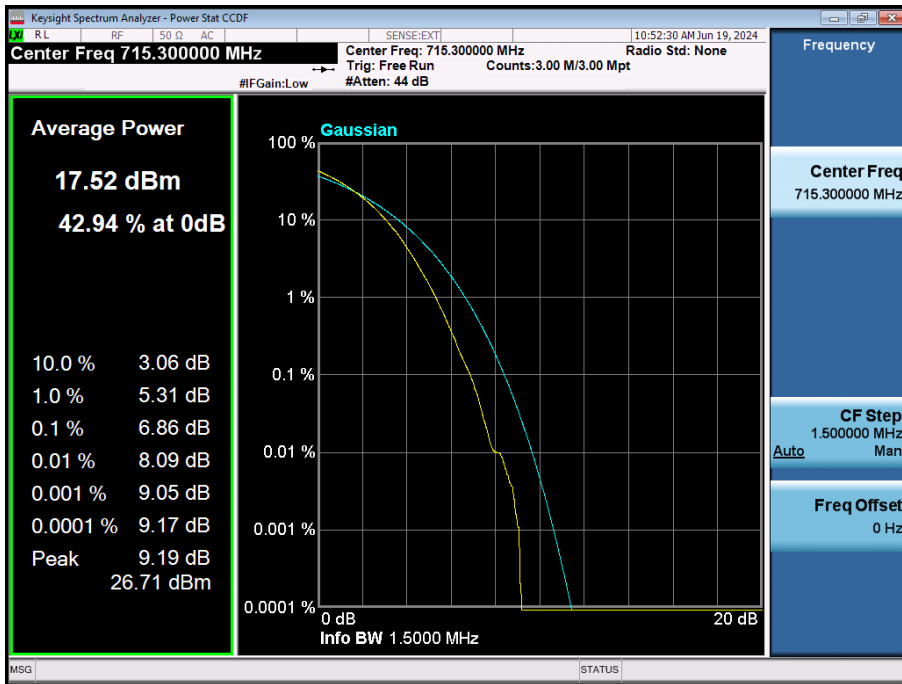

LTE Band 12 / 3 MHz / 16QAM / FULL RB Size

LTE Band 12 / 3 MHz / 64QAM / FULL RB Size

LTE Band 12 / 3 MHz / 256QAM / FULL RB Size

LTE Band 12 / 1.4 MHz / QPSK / FULL RB Size

LTE Band 12 / 1.4 MHz / 16QAM / FULL RB Size

LTE Band 12 / 1.4 MHz / 64QAM / FULL RB Size

LTE Band 12 / 1.4 MHz / 256QAM / FULL RB Size

8.2.3. LTE Band 13

LTE Band 13 / 10 MHz / QPSK / FULL RB Size

LTE Band 13 / 10 MHz / 16QAM / FULL RB Size

LTE Band 13 / 10 MHz / 64QAM / FULL RB Size