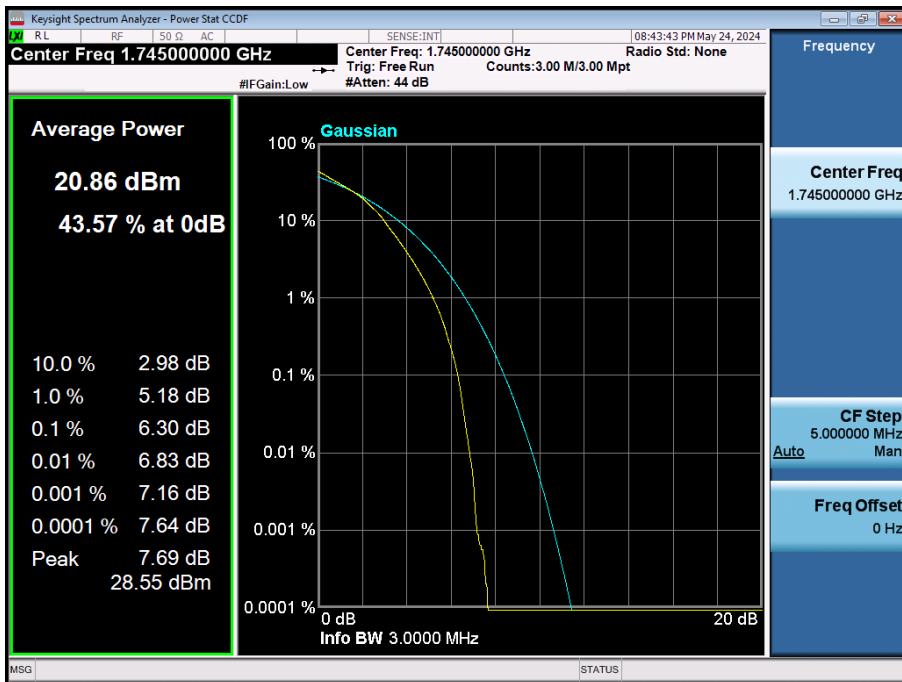

LTE Band 66 / 15 MHz / 64QAM / FULL RB Size

LTE Band 66 / 15 MHz / 256QAM / FULL RB Size

LTE Band 66 / 10 MHz / 64QAM / FULL RB Size

LTE Band 66 / 10 MHz / 256QAM / FULL RB Size

LTE Band 66 / 5 MHz / 64QAM / FULL RB Size

LTE Band 66 / 5 MHz / 256QAM / FULL RB Size

LTE Band 66 / 3 MHz / QPSK / FULL RB Size

LTE Band 66 / 3 MHz / 16QAM / FULL RB Size

LTE Band 66 / 3 MHz / 64QAM / FULL RB Size

LTE Band 66 / 3 MHz / 256QAM / FULL RB Size