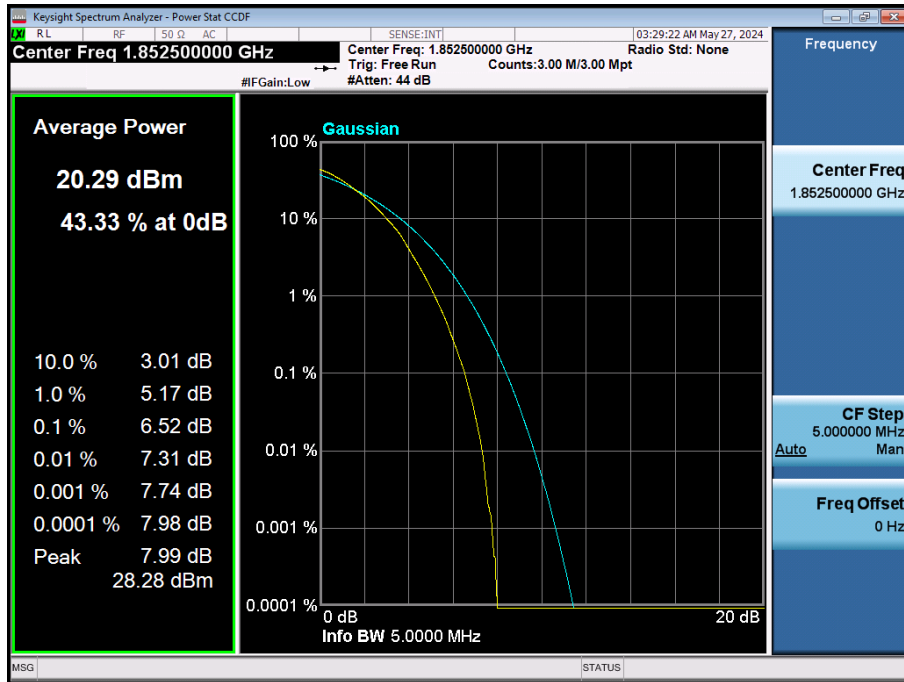

LTE Band 2 / 15 MHz / 64QAM / FULL RB Size

LTE Band 2 / 15 MHz / 256QAM / FULL RB Size

LTE Band 2 / 10 MHz / QPSK / FULL RB Size

LTE Band 2 / 10 MHz / 16QAM / FULL RB Size

LTE Band 2 / 10 MHz / 64QAM / FULL RB Size

LTE Band 2 / 10 MHz / 256QAM / FULL RB Size

LTE Band 2 / 5 MHz / QPSK / FULL RB Size

LTE Band 2 / 5 MHz / 16QAM / FULL RB Size

LTE Band 2 / 5 MHz / 64QAM / FULL RB Size

LTE Band 2 / 5 MHz / 256QAM / FULL RB Size