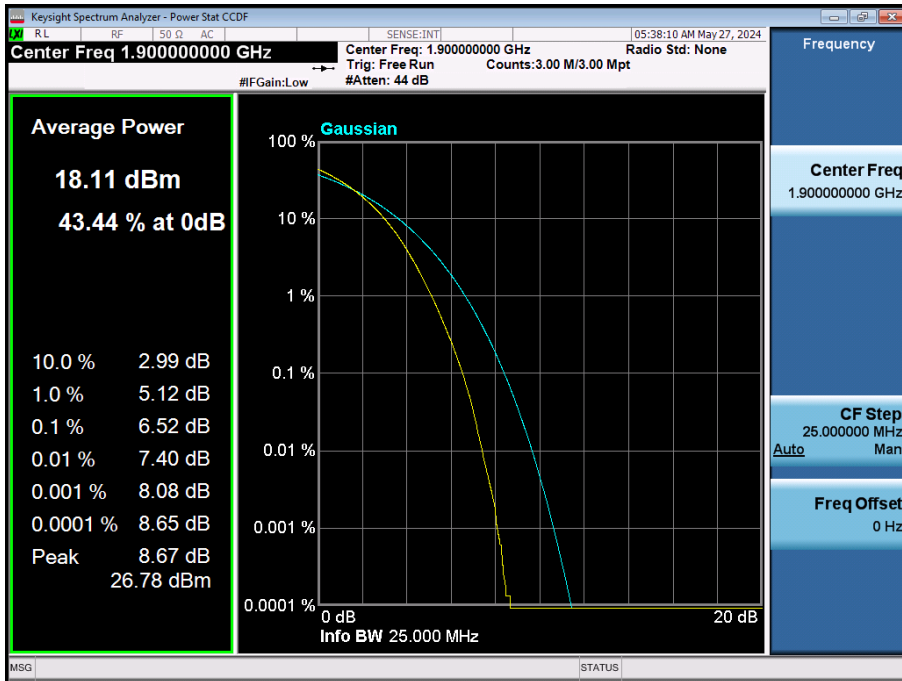

LTE Band 66 / 5 MHz / 256QAM / FULL RB Size

LTE Band 66 / 3 MHz / QPSK / FULL RB Size

LTE Band 66 / 3 MHz / 16QAM / FULL RB Size

LTE Band 66 / 3 MHz / 64QAM / FULL RB Size

LTE Band 66 / 3 MHz / 256QAM / FULL RB Size

LTE Band 66 / 1.4 MHz / QPSK / FULL RB Size

LTE Band 66 / 1.4 MHz / 16QAM / FULL RB Size

LTE Band 66 / 1.4 MHz / 64QAM / FULL RB Size

LTE Band 66 / 1.4 MHz / 256QAM / FULL RB Size

8.2.7. LTE Band 2

LTE Band 2 / 20 MHz / QPSK / FULL RB Size

LTE Band 2 / 20 MHz / 16QAM / FULL RB Size

LTE Band 2 / 20 MHz / 64QAM / FULL RB Size

LTE Band 2 / 20 MHz / 256QAM / FULL RB Size

LTE Band 2 / 15 MHz / QPSK / FULL RB Size

LTE Band 2 / 15 MHz / 16QAM / FULL RB Size