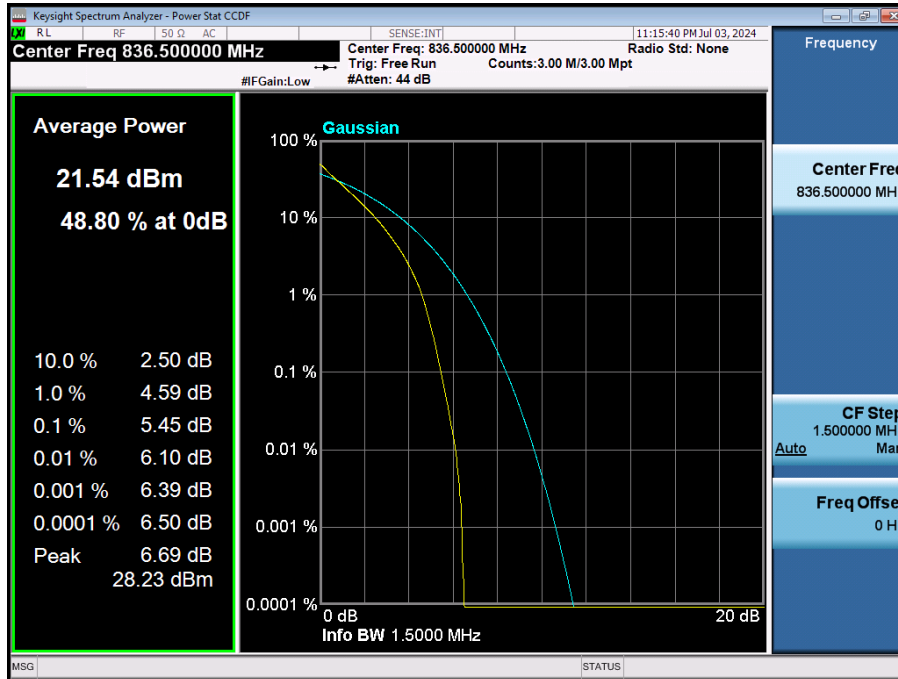

LTE Band 5 / 5 MHz / 256QAM / FULL RB Size

LTE Band 5 / 3 MHz / QPSK / FULL RB Size

LTE Band 5 / 3 MHz / 16QAM / FULL RB Size

LTE Band 5 / 3 MHz / 64QAM / FULL RB Size

LTE Band 5 / 3 MHz / 256QAM / FULL RB Size

LTE Band 5 / 1.4 MHz / QPSK / FULL RB Size

LTE Band 5 / 1.4 MHz / 16QAM / FULL RB Size

LTE Band 5 / 1.4 MHz / 64QAM / FULL RB Size

LTE Band 5 / 1.4 MHz / 256QAM / FULL RB Size

8.2.6. LTE Band 66(4)

LTE Band 66 / 20 MHz / QPSK / FULL RB Size