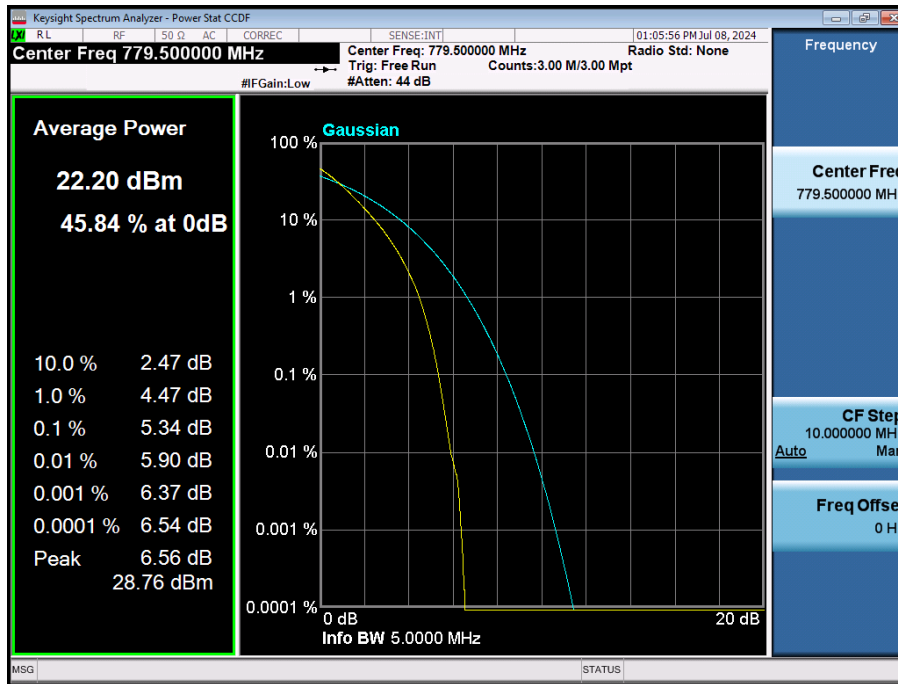

LTE Band 12 / 1.4 MHz / 64QAM / FULL RB Size

LTE Band 12 / 1.4 MHz / 256QAM / FULL RB Size

8.2.3. LTE Band 13

LTE Band 13 / 10 MHz / QPSK / FULL RB Size

LTE Band 13 / 10 MHz / 16QAM / FULL RB Size

LTE Band 13 / 10 MHz / 64QAM / FULL RB Size

LTE Band 13 / 10 MHz / 256QAM / FULL RB Size

LTE Band 13 / 5 MHz / QPSK / FULL RB Size

LTE Band 13 / 5 MHz / 16QAM / FULL RB Size

LTE Band 13 / 5 MHz / 64QAM / FULL RB Size

LTE Band 13 / 5 MHz / 256QAM / FULL RB Size