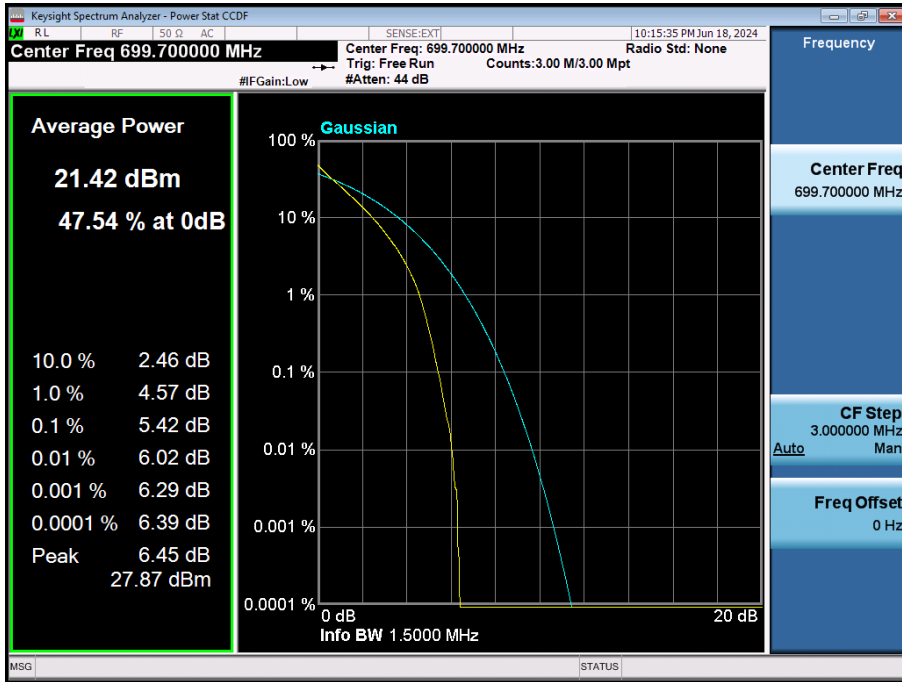

LTE Band 12 / 5 MHz / QPSK / FULL RB Size

LTE Band 12 / 5 MHz / 16QAM / FULL RB Size

LTE Band 12 / 5 MHz / 64QAM / FULL RB Size

LTE Band 12 / 5 MHz / 256QAM / FULL RB Size

LTE Band 12 / 3 MHz / QPSK / FULL RB Size

LTE Band 12 / 3 MHz / 16QAM / FULL RB Size

LTE Band 12 / 3 MHz / 64QAM / FULL RB Size

LTE Band 12 / 3 MHz / 256QAM / FULL RB Size

LTE Band 12 / 1.4 MHz / QPSK / FULL RB Size

LTE Band 12 / 1.4 MHz / 16QAM / FULL RB Size