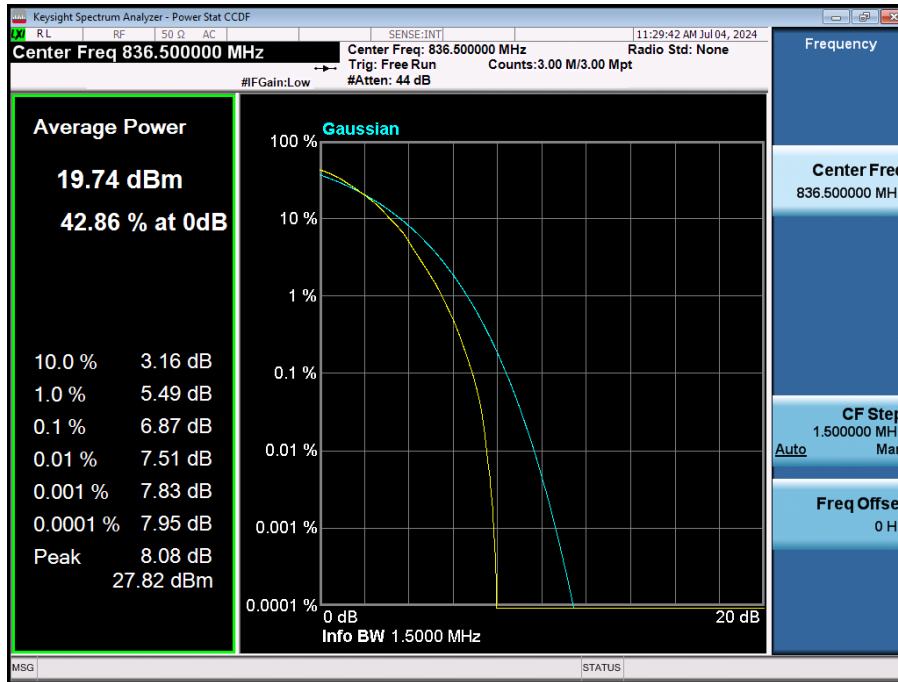

LTE Band 5 / 5 MHz / 256QAM / FULL RB Size

LTE Band 5 / 3 MHz / QPSK / FULL RB Size

LTE Band 5 / 3 MHz / 16QAM / FULL RB Size

LTE Band 5 / 3 MHz / 64QAM / FULL RB Size

LTE Band 5 / 3 MHz / 256QAM / FULL RB Size

LTE Band 5 / 1.4 MHz / QPSK / FULL RB Size

LTE Band 5 / 1.4 MHz / 16QAM / FULL RB Size

LTE Band 5 / 1.4 MHz / 64QAM / FULL RB Size

LTE Band 5 / 1.4 MHz / 256QAM / FULL RB Size

8.2.6. LTE Band 66(4)

LTE Band 66 / 20 MHz / QPSK / FULL RB Size