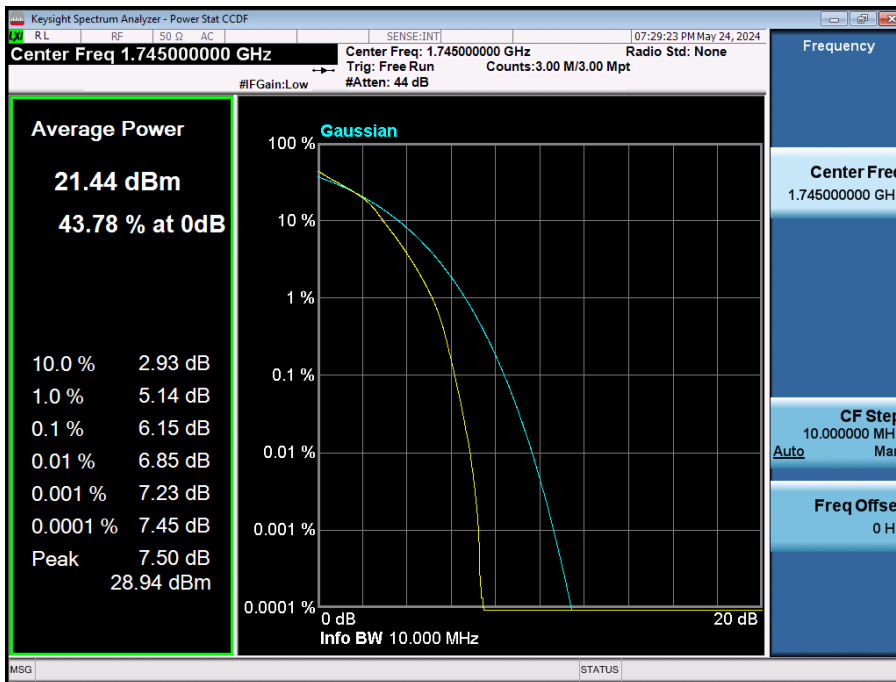

LTE Band 66 / 20 MHz / 16QAM / FULL RB Size

LTE Band 66 / 20 MHz / 64QAM / FULL RB Size

LTE Band 66 / 20 MHz / 256QAM / FULL RB Size

LTE Band 66 / 15 MHz / QPSK / FULL RB Size

LTE Band 66 / 15 MHz / 16QAM / FULL RB Size

LTE Band 66 / 15 MHz / 64QAM / FULL RB Size

LTE Band 66 / 15 MHz / 256QAM / FULL RB Size

LTE Band 66 / 10 MHz / 64QAM / FULL RB Size

LTE Band 66 / 10 MHz / 256QAM / FULL RB Size

LTE Band 66 / 5 MHz / 64QAM / FULL RB Size