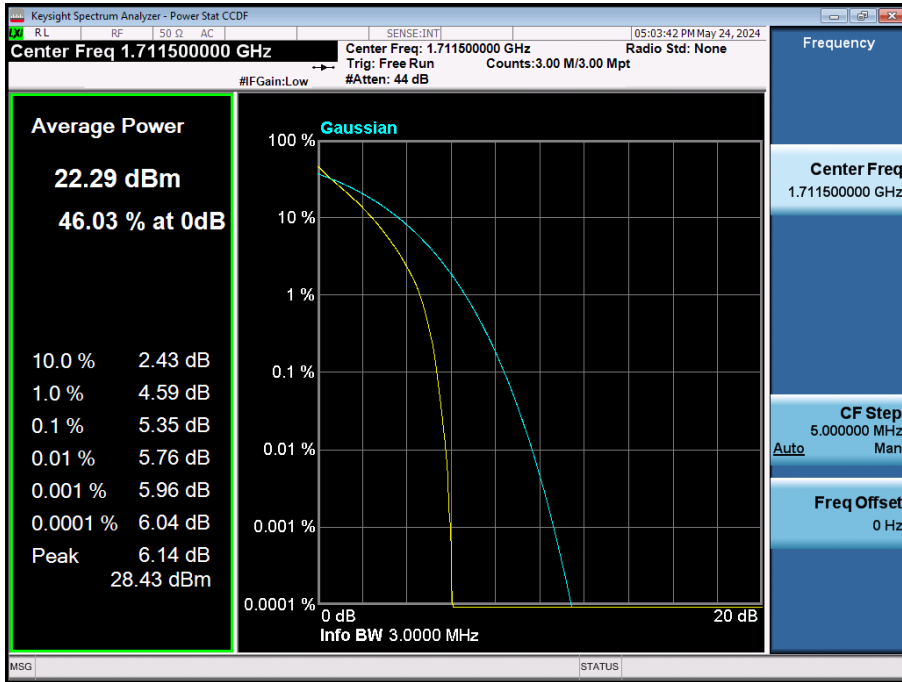

LTE Band 66 / 3 MHz / QPSK / FULL RB Size