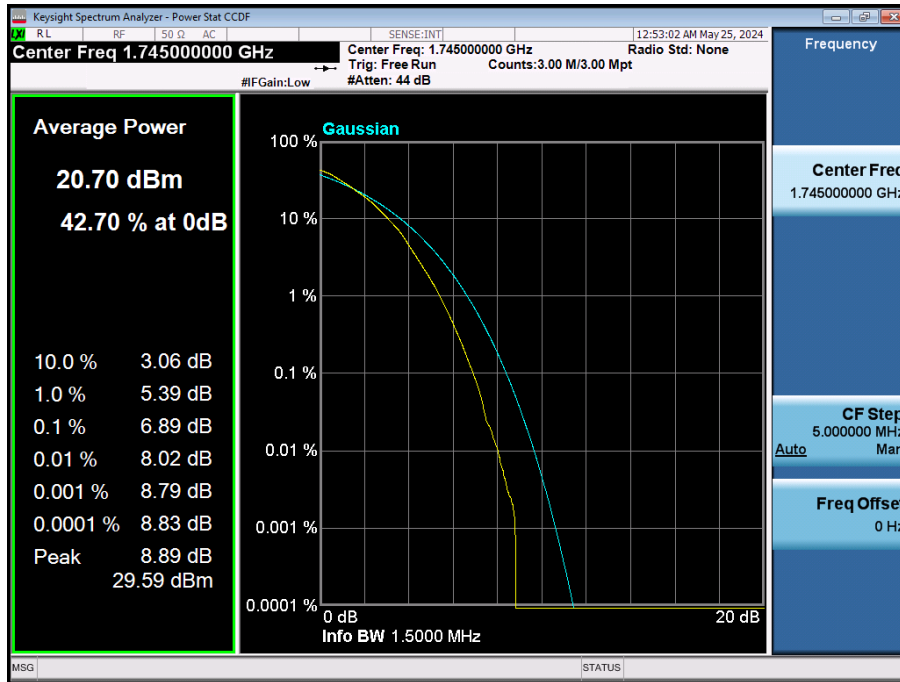

LTE Band 66 / 5 MHz / 256QAM / FULL RB Size

LTE Band 66 / 3 MHz / QPSK / FULL RB Size

LTE Band 66 / 3 MHz / 16QAM / FULL RB Size

LTE Band 66 / 3 MHz / 64QAM / FULL RB Size

LTE Band 66 / 3 MHz / 256QAM / FULL RB Size

LTE Band 66 / 1.4 MHz / QPSK / FULL RB Size

LTE Band 66 / 1.4 MHz / 16QAM / FULL RB Size

LTE Band 66 / 1.4 MHz / 64QAM / FULL RB Size

LTE Band 66 / 1.4 MHz / 256QAM / FULL RB Size

8.2.7. LTE Band 2

LTE Band 2 / 20 MHz / QPSK / FULL RB Size