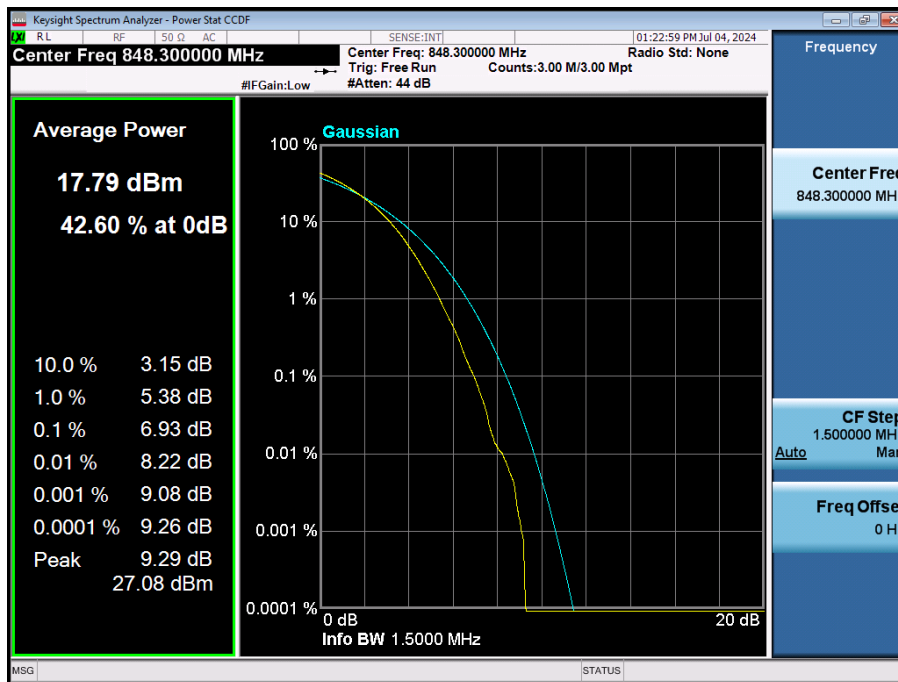

LTE Band 5 / 5 MHz / 256QAM / FULL RB Size

LTE Band 5 / 3 MHz / QPSK / FULL RB Size

LTE Band 5 / 3 MHz / 16QAM / FULL RB Size

LTE Band 5 / 3 MHz / 64QAM / FULL RB Size

LTE Band 5 / 3 MHz / 256QAM / FULL RB Size

LTE Band 5 / 1.4 MHz / QPSK / FULL RB Size

LTE Band 5 / 1.4 MHz / 16QAM / FULL RB Size

LTE Band 5 / 1.4 MHz / 64QAM / FULL RB Size

LTE Band 5 / 1.4 MHz / 256QAM / FULL RB Size

8.2.6. LTE Band 66(4)

LTE Band 66 / 20 MHz / QPSK / FULL RB Size