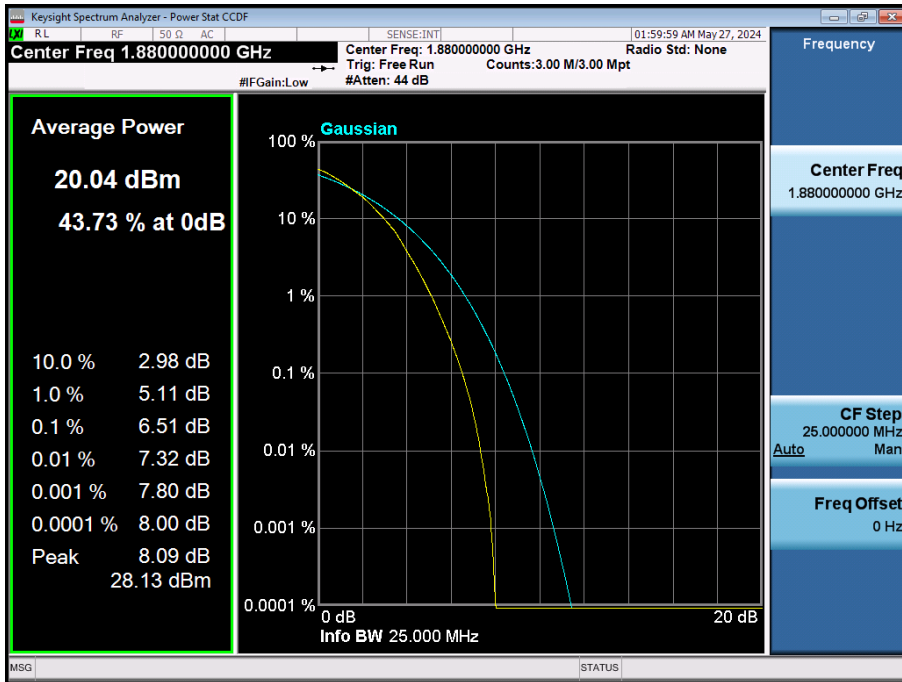

LTE Band 66 / 1.4 MHz / QPSK / FULL RB Size

LTE Band 66 / 1.4 MHz / 16QAM / FULL RB Size

LTE Band 66 / 1.4 MHz / 64QAM / FULL RB Size

LTE Band 66 / 1.4 MHz / 256QAM / FULL RB Size

8.2.7. LTE Band 2

LTE Band 2 / 20 MHz / QPSK / FULL RB Size

LTE Band 2 / 20 MHz / 16QAM / FULL RB Size

LTE Band 2 / 20 MHz / 64QAM / FULL RB Size

LTE Band 2 / 20 MHz / 256QAM / FULL RB Size

LTE Band 2 / 15 MHz / QPSK / FULL RB Size

LTE Band 2 / 15 MHz / 16QAM / FULL RB Size