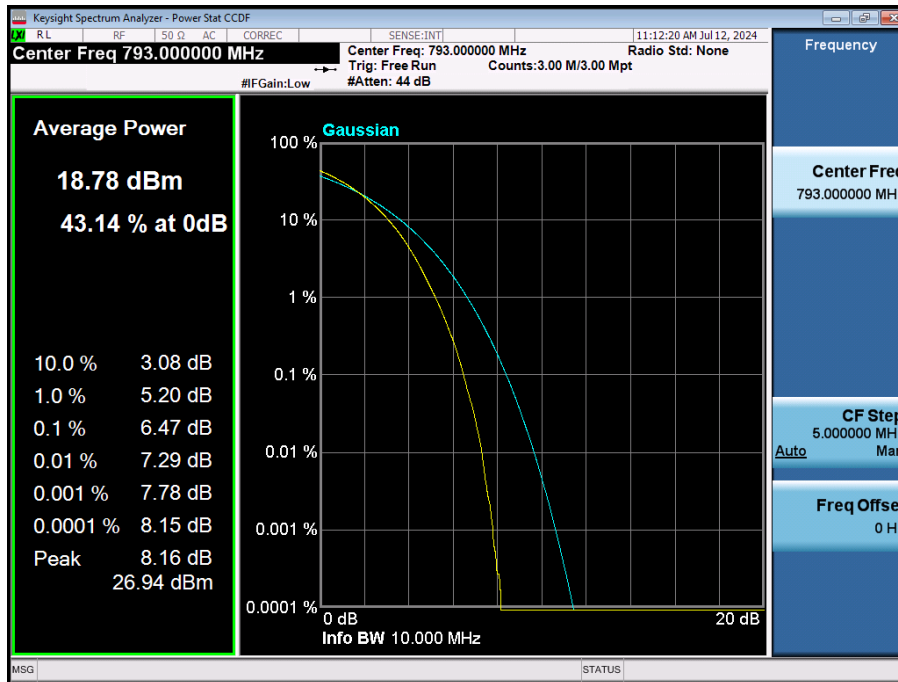

8.2.4. LTE Band 14

LTE Band 14 / 10 MHz / QPSK / FULL RB Size

LTE Band 14 / 10 MHz / 16QAM / FULL RB Size

LTE Band 14 / 10 MHz / 64QAM / FULL RB Size

LTE Band 14 / 10 MHz / 256QAM / FULL RB Size

LTE Band 14 / 5 MHz / QPSK / FULL RB Size