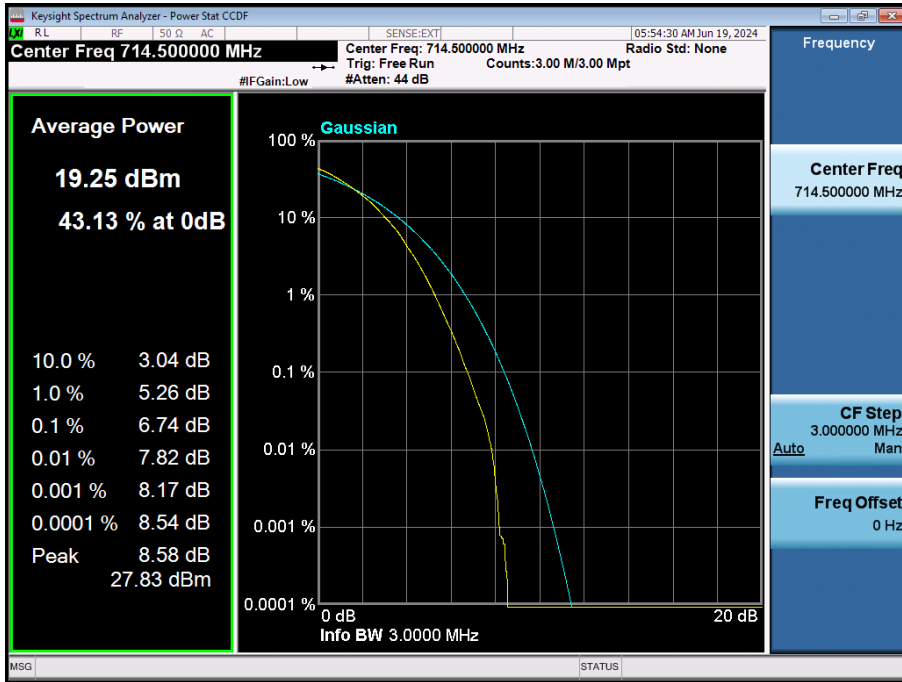

LTE Band 12 / 5 MHz / QPSK / FULL RB Size

LTE Band 12 / 5 MHz / 16QAM / FULL RB Size

LTE Band 12 / 5 MHz / 64QAM / FULL RB Size

LTE Band 12 / 5 MHz / 256QAM / FULL RB Size

LTE Band 12 / 3 MHz / QPSK / FULL RB Size

LTE Band 12 / 3 MHz / 16QAM / FULL RB Size

LTE Band 12 / 3 MHz / 64QAM / FULL RB Size

LTE Band 12 / 3 MHz / 256QAM / FULL RB Size

LTE Band 12 / 1.4 MHz / QPSK / FULL RB Size

LTE Band 12 / 1.4 MHz / 16QAM / FULL RB Size