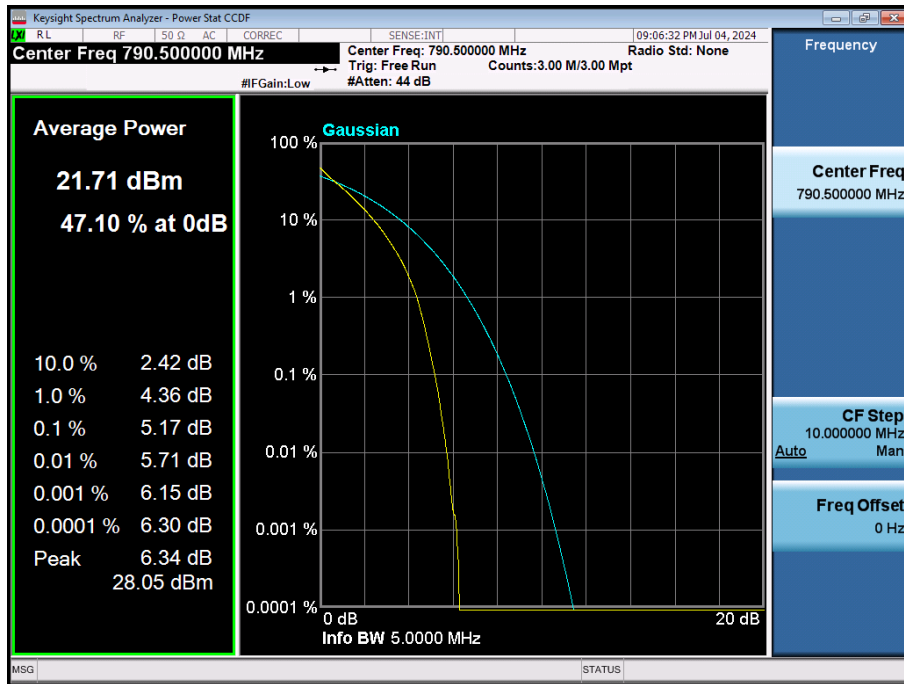

8.2.4. LTE Band 14

LTE Band 14 / 10 MHz / QPSK / FULL RB Size

LTE Band 14 / 10 MHz / 16QAM / FULL RB Size

LTE Band 14 / 10 MHz / 64QAM / FULL RB Size

LTE Band 14 / 10 MHz / 256QAM / FULL RB Size

LTE Band 14 / 5 MHz / QPSK / FULL RB Size

LTE Band 14 / 5 MHz / 16QAM / FULL RB Size

LTE Band 14 / 5 MHz / 64QAM / FULL RB Size

LTE Band 14 / 5 MHz / 256QAM / FULL RB Size

8.2.5. LTE Band 5

LTE Band 5 / 10 MHz / QPSK / FULL RB Size

LTE Band 5 / 10 MHz / 16QAM / FULL RB Size