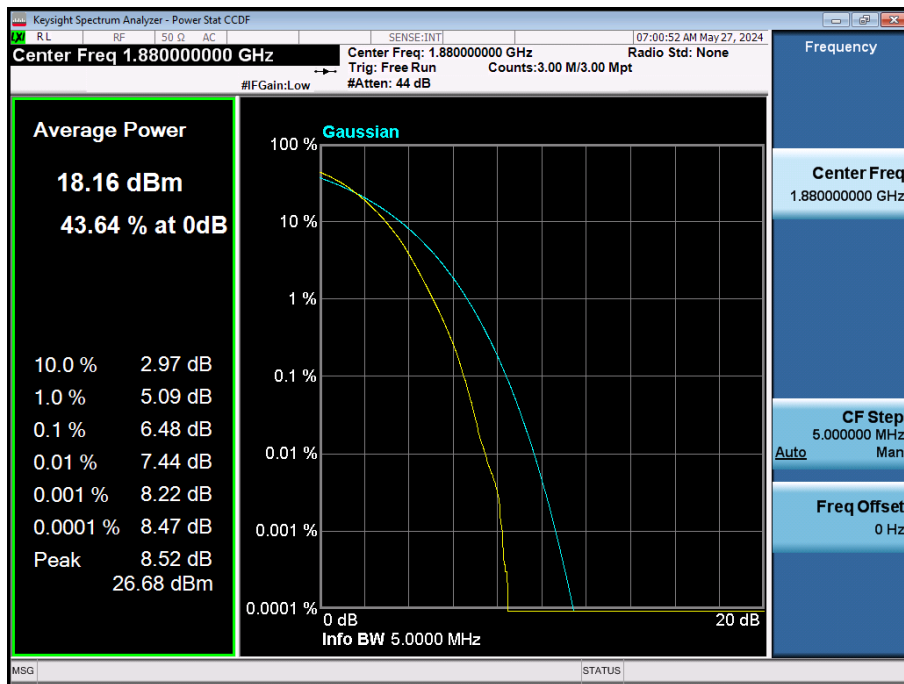

LTE Band 2 / 15 MHz / 64QAM / FULL RB Size

LTE Band 2 / 15 MHz / 256QAM / FULL RB Size

LTE Band 2 / 10 MHz / QPSK / FULL RB Size

LTE Band 2 / 10 MHz / 16QAM / FULL RB Size

LTE Band 2 / 10 MHz / 64QAM / FULL RB Size

LTE Band 2 / 10 MHz / 256QAM / FULL RB Size

LTE Band 2 / 5 MHz / QPSK / FULL RB Size

LTE Band 2 / 5 MHz / 16QAM / FULL RB Size

LTE Band 2 / 5 MHz / 64QAM / FULL RB Size

LTE Band 2 / 5 MHz / 256QAM / FULL RB Size