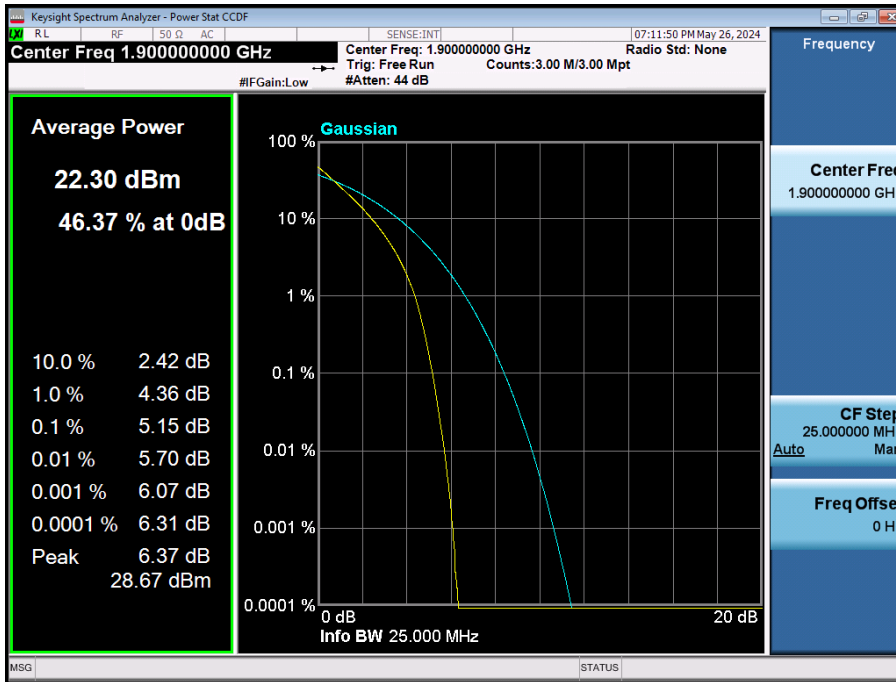

LTE Band 66 / 1.4 MHz / QPSK / FULL RB Size

LTE Band 66 / 1.4 MHz / 16QAM / FULL RB Size

LTE Band 66 / 1.4 MHz / 64QAM / FULL RB Size

LTE Band 66 / 1.4 MHz / 256QAM / FULL RB Size

8.2.7. LTE Band 2

LTE Band 2 / 20 MHz / QPSK / FULL RB Size

LTE Band 2 / 20 MHz / 16QAM / FULL RB Size

LTE Band 2 / 20 MHz / 64QAM / FULL RB Size

LTE Band 2 / 20 MHz / 256QAM / FULL RB Size

LTE Band 2 / 15 MHz / QPSK / FULL RB Size

LTE Band 2 / 15 MHz / 16QAM / FULL RB Size