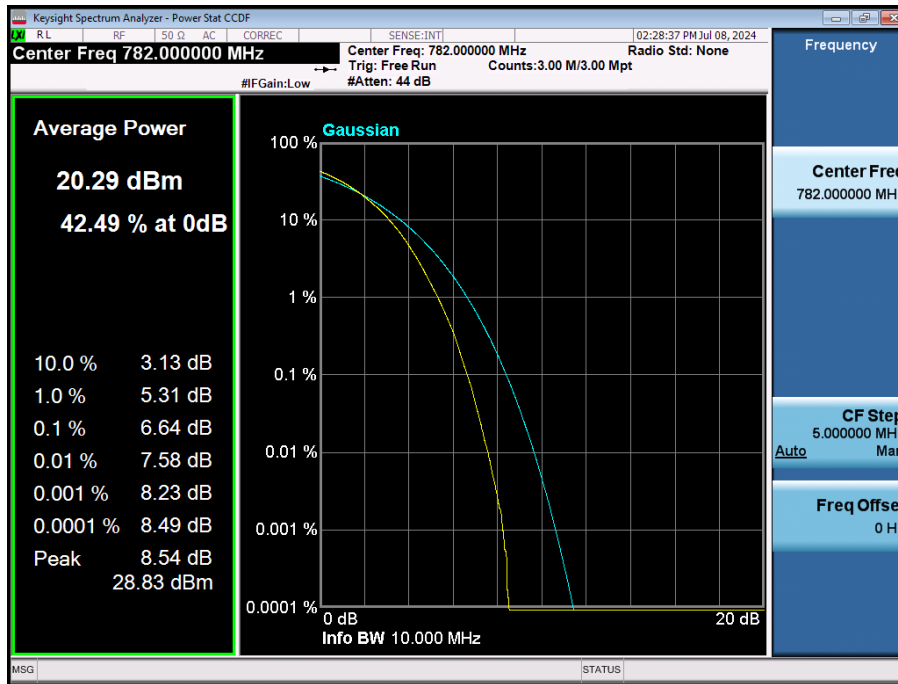

LTE Band 12 / 1.4 MHz / 64QAM / FULL RB Size

LTE Band 12 / 1.4 MHz / 256QAM / FULL RB Size

8.2.3. LTE Band 13

LTE Band 13 / 10 MHz / QPSK / FULL RB Size

LTE Band 13 / 10 MHz / 16QAM / FULL RB Size

LTE Band 13 / 10 MHz / 64QAM / FULL RB Size

LTE Band 13 / 10 MHz / 256QAM / FULL RB Size

LTE Band 13 / 5 MHz / QPSK / FULL RB Size

LTE Band 13 / 5 MHz / 16QAM / FULL RB Size

LTE Band 13 / 5 MHz / 64QAM / FULL RB Size

LTE Band 13 / 5 MHz / 256QAM / FULL RB Size