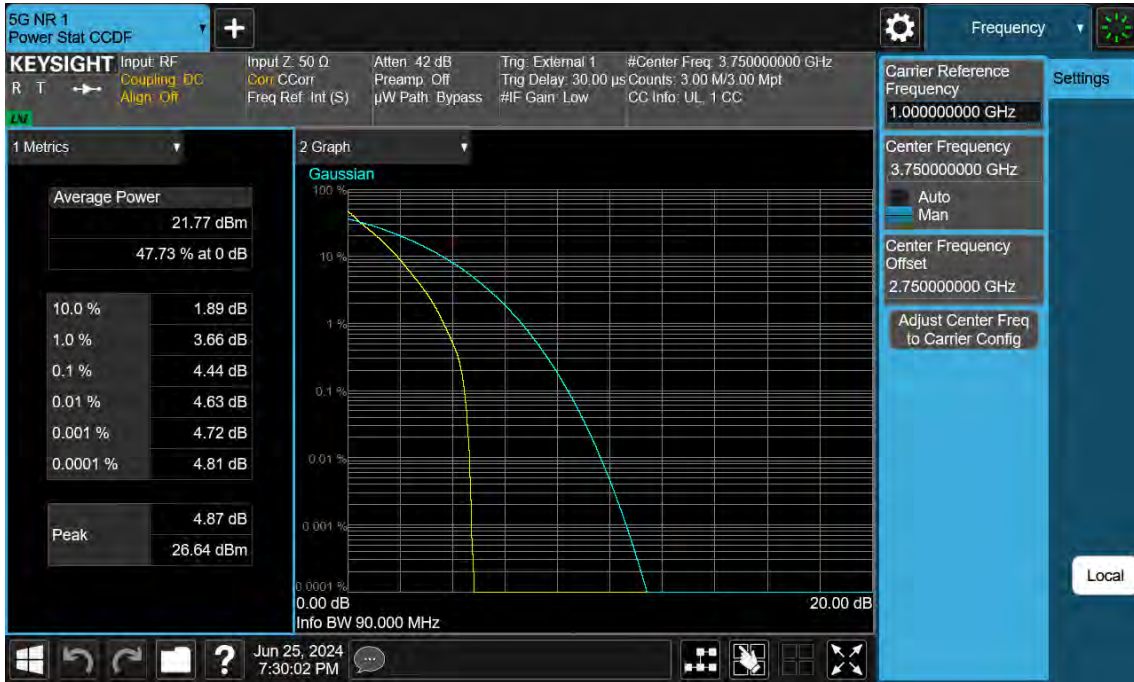

100 MHz / $\pi/2$ BPSK / FULL RB Size

100 MHz / QPSK / FULL RB Size

100 MHz / 16QAM / FULL RB Size

100 MHz / 64QAM / FULL RB Size

100 MHz / 256QAM / FULL RB Size

90 MHz / $\pi/2$ BPSK / FULL RB Size

90 MHz / QPSK / FULL RB Size