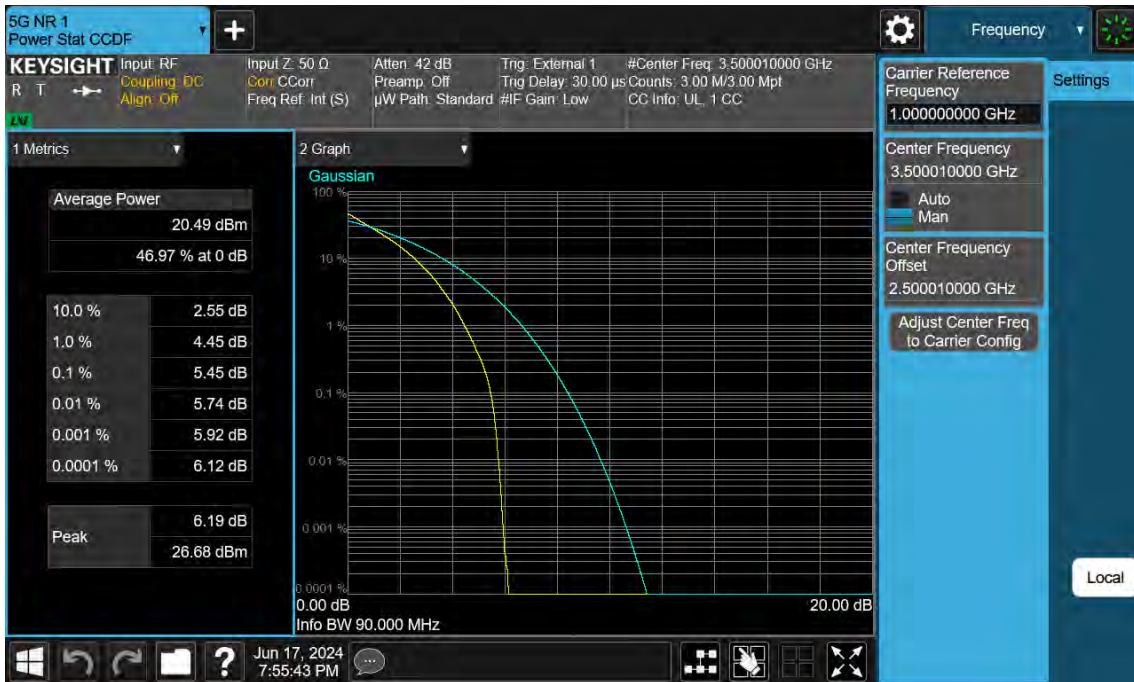

100 MHz / 256QAM / FULL RB Size

90 MHz / $\pi/2$ BPSK / FULL RB Size

90 MHz / QPSK / FULL RB Size

90 MHz / 16QAM / FULL RB Size

90 MHz / 64QAM / FULL RB Size

90 MHz / 256QAM / FULL RB Size

80 MHz / $\pi/2$ BPSK / FULL RB Size