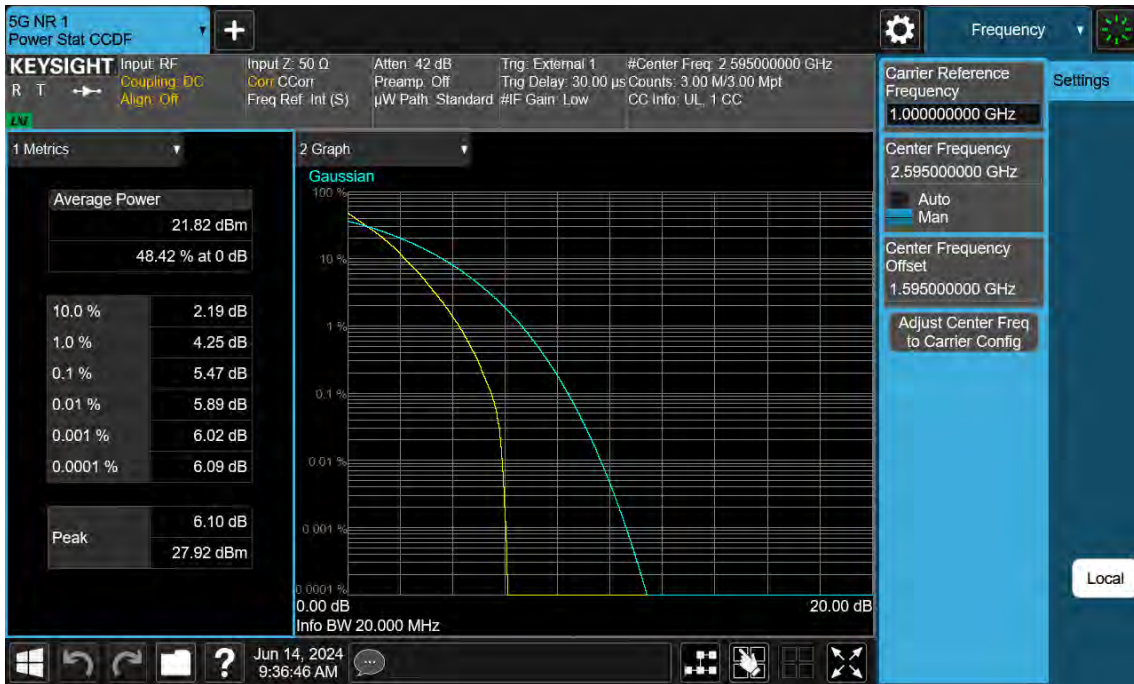

20 MHz / $\pi/2$ BPSK / FULL RB Size

20 MHz / QPSK / FULL RB Size

20 MHz / 16QAM / FULL RB Size

20 MHz / 64QAM / FULL RB Size

20 MHz / 256QAM / FULL RB Size

8.2.10. NR Band n38

20 MHz / $\pi/2$ BPSK / FULL RB Size