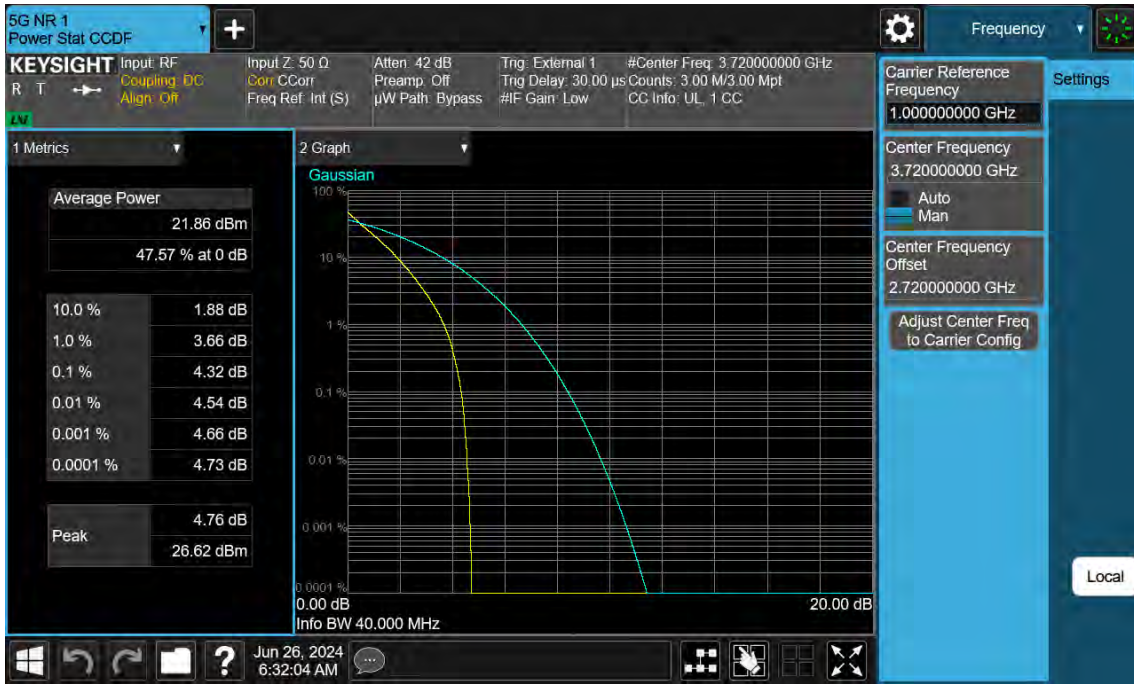

40 MHz / $\pi/2$ BPSK / FULL RB Size