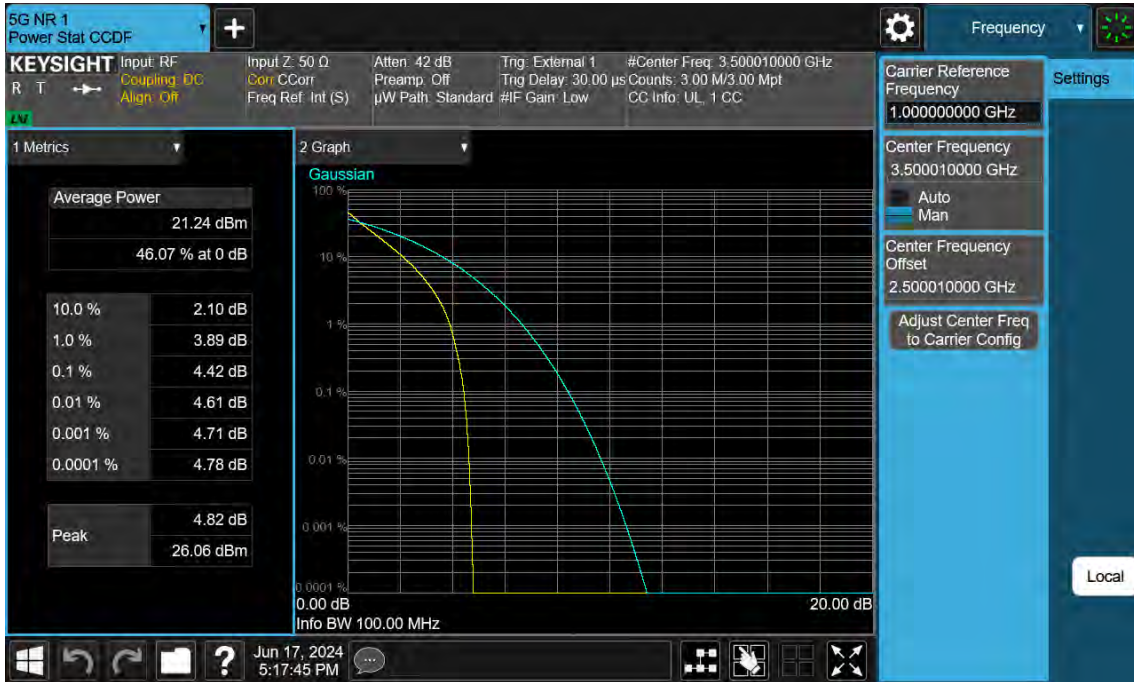

8.2.11. NR Band n78 (3 450 ~ 3 550 MHz)

100 MHz / $\pi/2$ BPSK / FULL RB Size