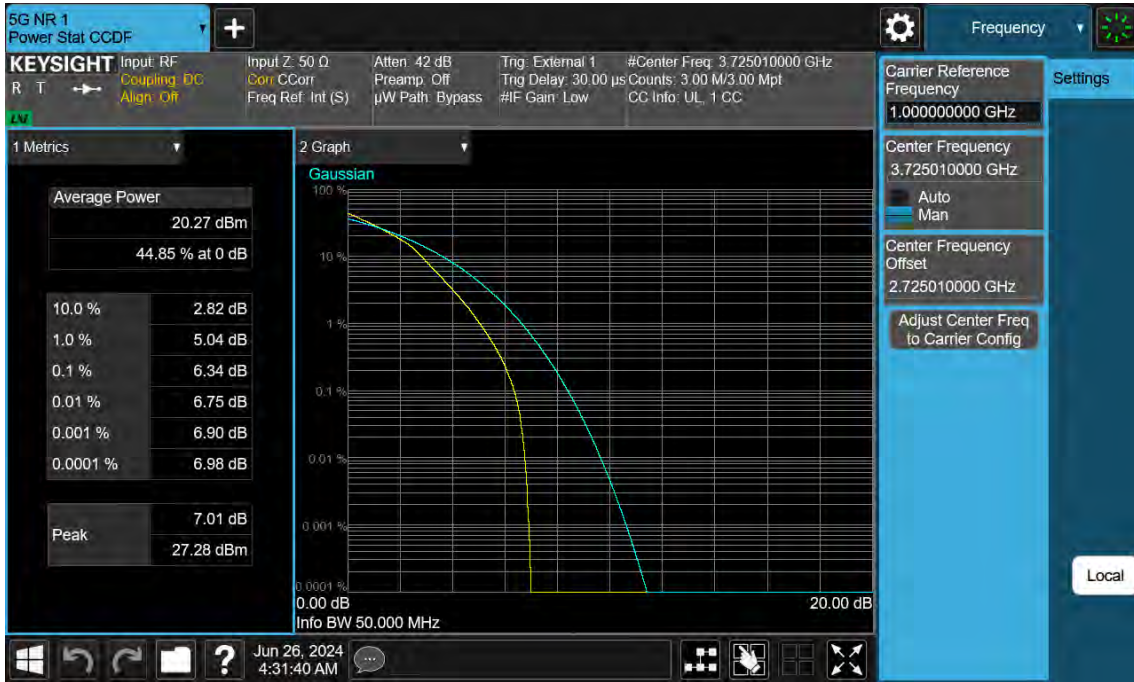

80 MHz / 256QAM / FULL RB Size

70 MHz / $\pi/2$ BPSK / FULL RB Size

70 MHz / QPSK / FULL RB Size

70 MHz / 16QAM / FULL RB Size

70 MHz / 64QAM / FULL RB Size

70 MHz / 256QAM / FULL RB Size

60 MHz / $\pi/2$ BPSK / FULL RB Size

60 MHz / QPSK / FULL RB Size

60 MHz / 16QAM / FULL RB Size

60 MHz / 64QAM / FULL RB Size

60 MHz / 256QAM / FULL RB Size

50 MHz / $\pi/2$ BPSK / FULL RB Size

50 MHz / QPSK / FULL RB Size

50 MHz / 16QAM / FULL RB Size