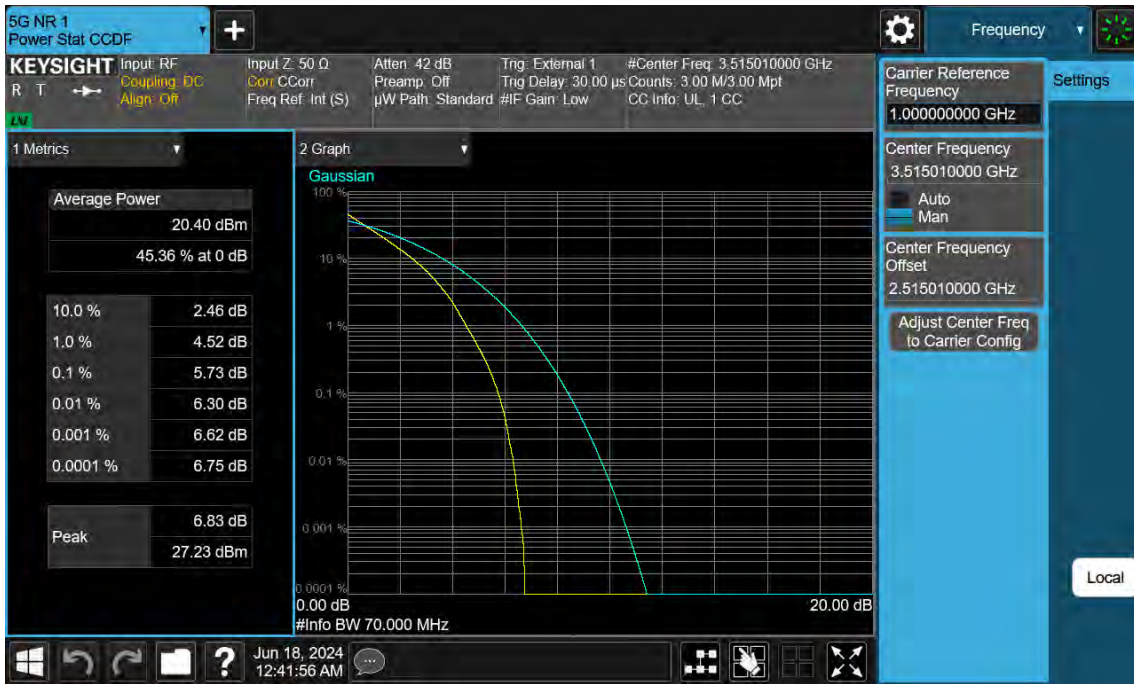

80 MHz / QPSK / FULL RB Size

80 MHz / 16QAM / FULL RB Size

80 MHz / 64QAM / FULL RB Size

80 MHz / 256QAM / FULL RB Size

70 MHz / $\pi/2$ BPSK / FULL RB Size

70 MHz / QPSK / FULL RB Size

70 MHz / 16QAM / FULL RB Size