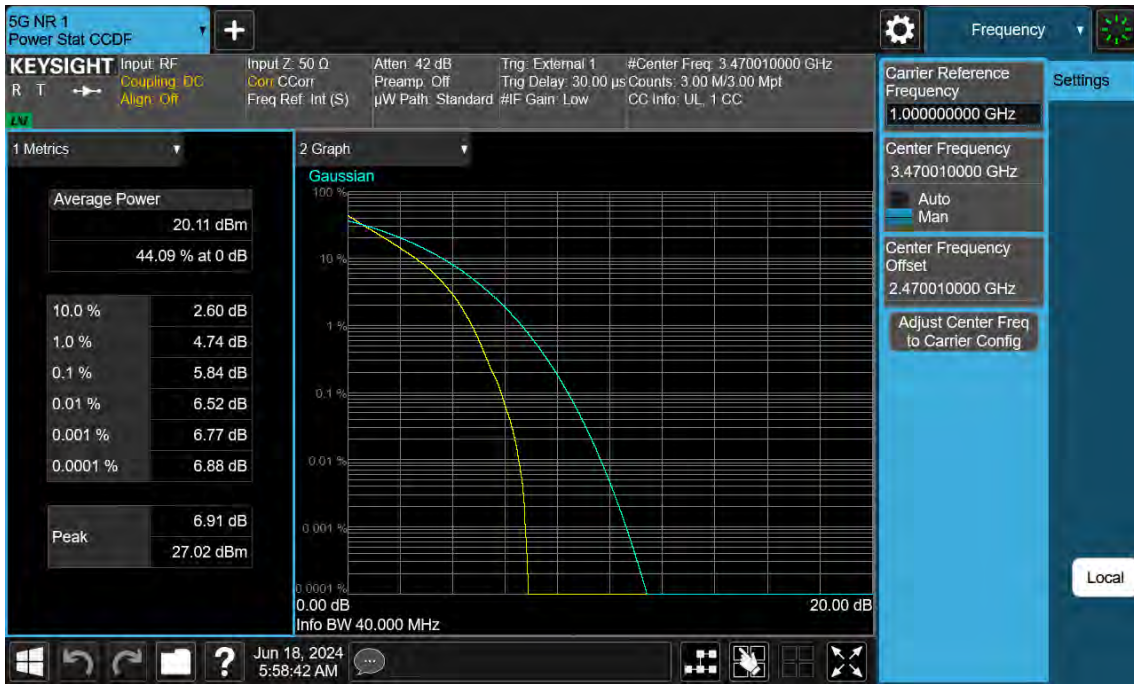

50 MHz / $\pi/2$ BPSK / FULL RB Size

50 MHz / QPSK / FULL RB Size

50 MHz / 16QAM / FULL RB Size

50 MHz / 64QAM / FULL RB Size

50 MHz / 256QAM / FULL RB Size

40 MHz / $\pi/2$ BPSK / FULL RB Size

40 MHz / QPSK / FULL RB Size