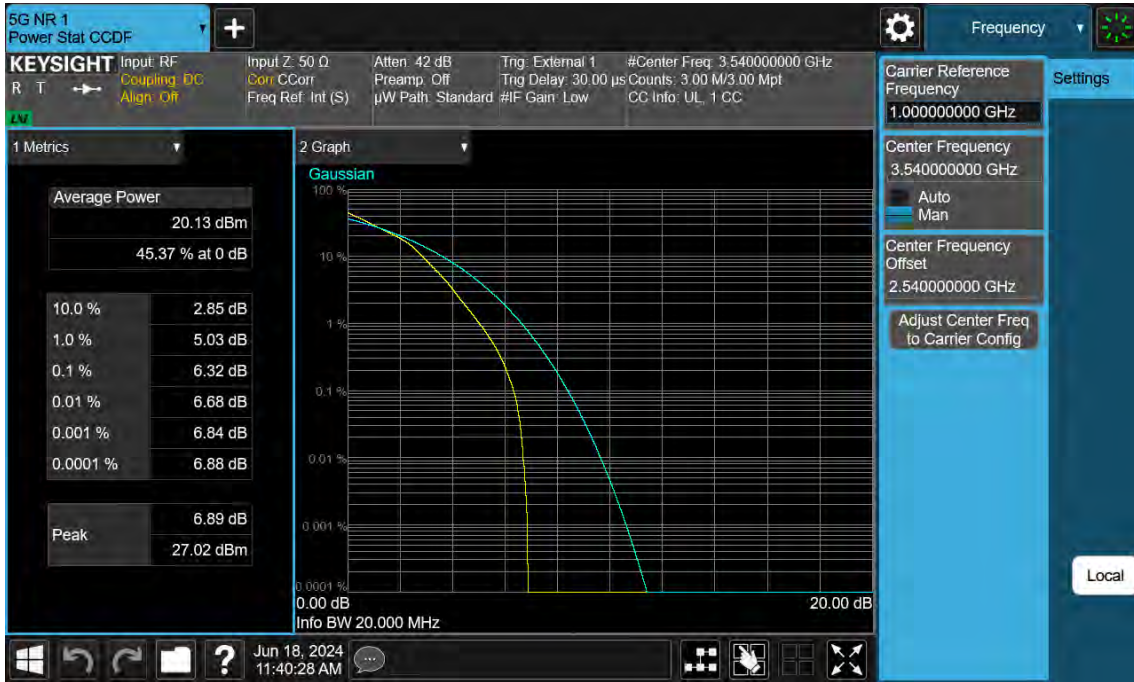

20 MHz / 16QAM / FULL RB Size