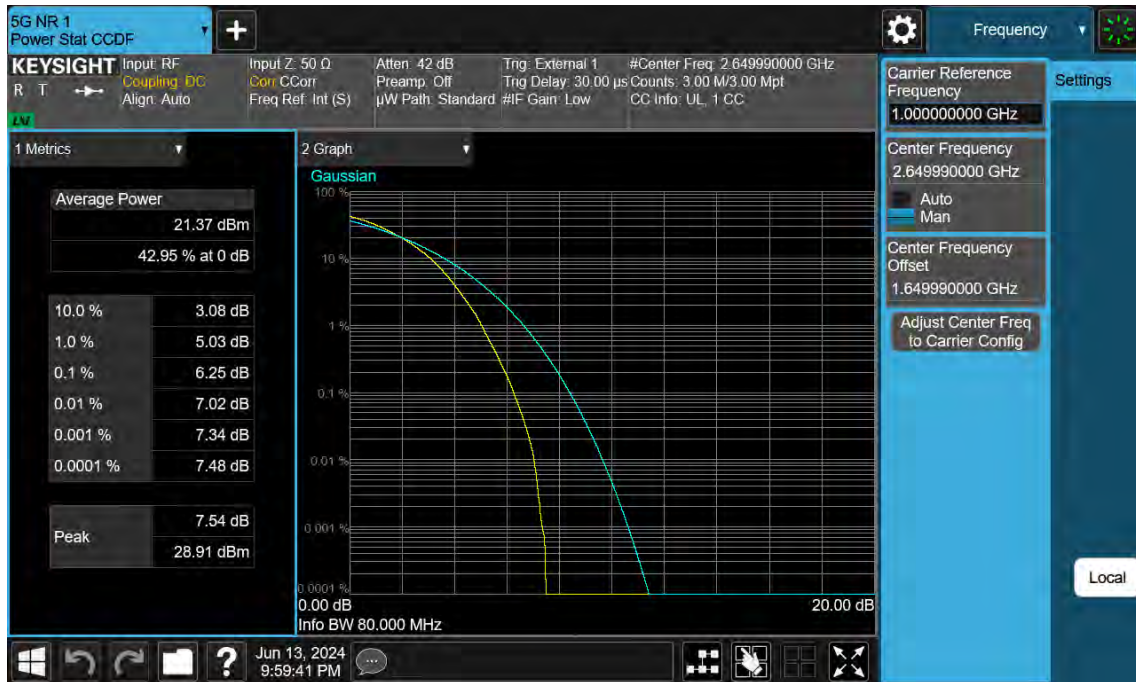

90 MHz / 256QAM / FULL RB Size

80 MHz / $\pi/2$ BPSK / FULL RB Size

80 MHz / QPSK / FULL RB Size

80 MHz / 16QAM / FULL RB Size

80 MHz / 64QAM / FULL RB Size

80 MHz / 256QAM / FULL RB Size

60 MHz / $\pi/2$ BPSK / FULL RB Size