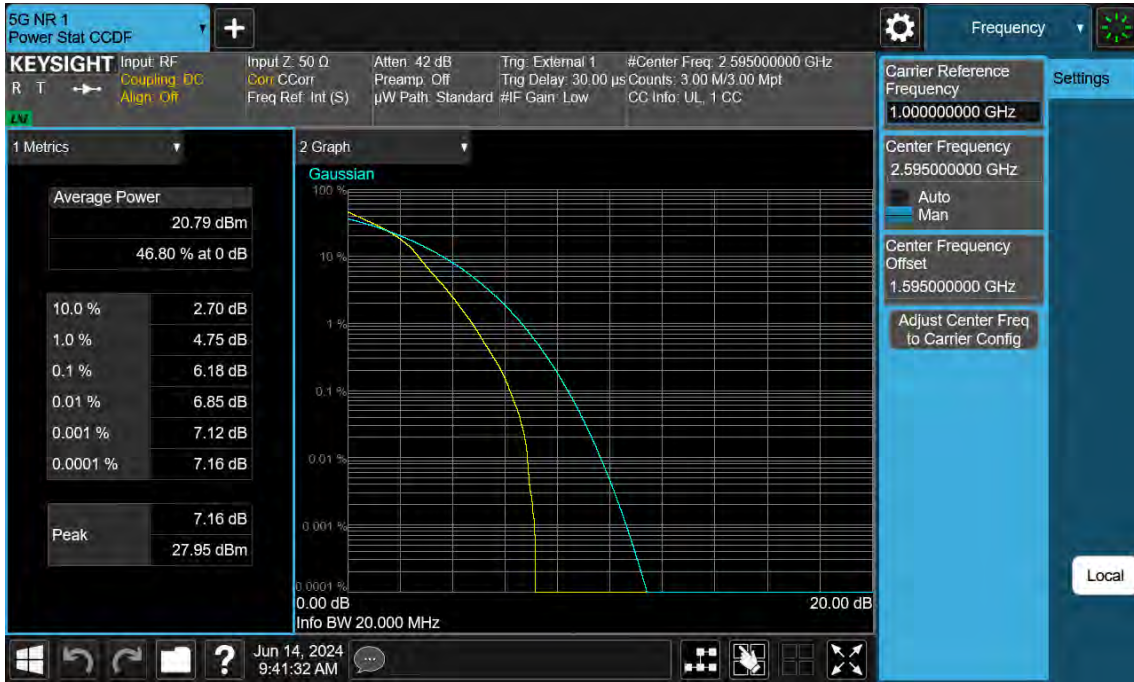

20 MHz / 16QAM / FULL RB Size