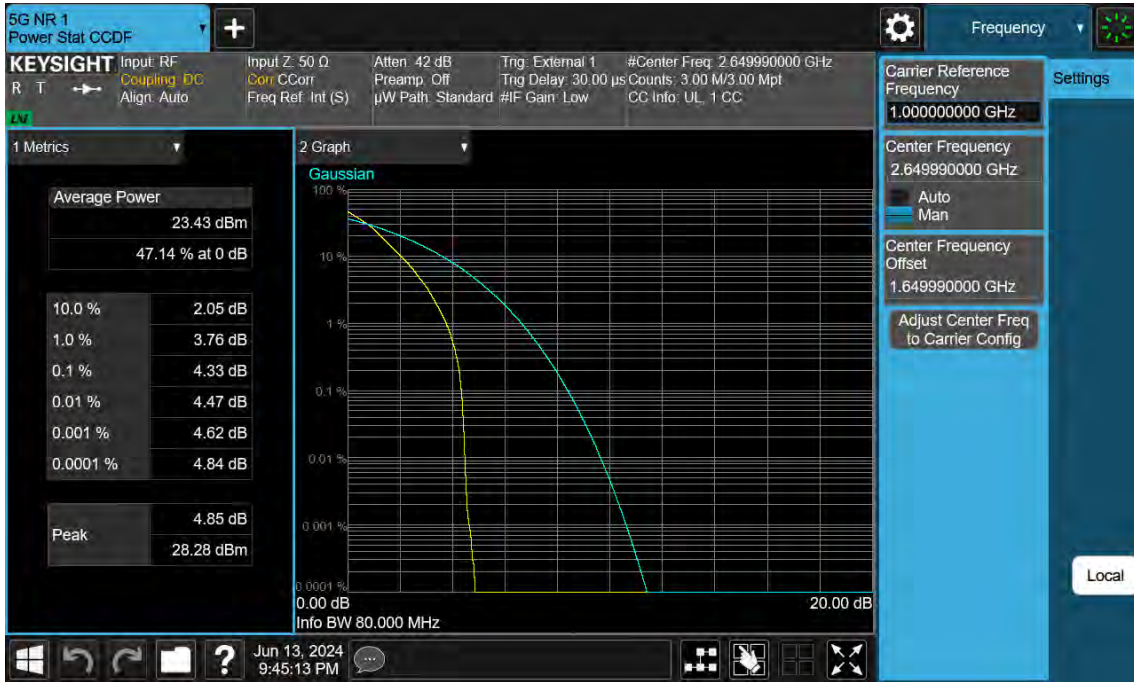

100 MHz / 16QAM / FULL RB Size

100 MHz / 64QAM / FULL RB Size

100 MHz / 256QAM / FULL RB Size

90 MHz / $\pi/2$ BPSK / FULL RB Size

90 MHz / QPSK / FULL RB Size

90 MHz / 16QAM / FULL RB Size

90 MHz / 64QAM / FULL RB Size

90 MHz / 256QAM / FULL RB Size

80 MHz / $\pi/2$ BPSK / FULL RB Size

80 MHz / QPSK / FULL RB Size

80 MHz / 16QAM / FULL RB Size

80 MHz / 64QAM / FULL RB Size

80 MHz / 256QAM / FULL RB Size

60 MHz / $\pi/2$ BPSK / FULL RB Size