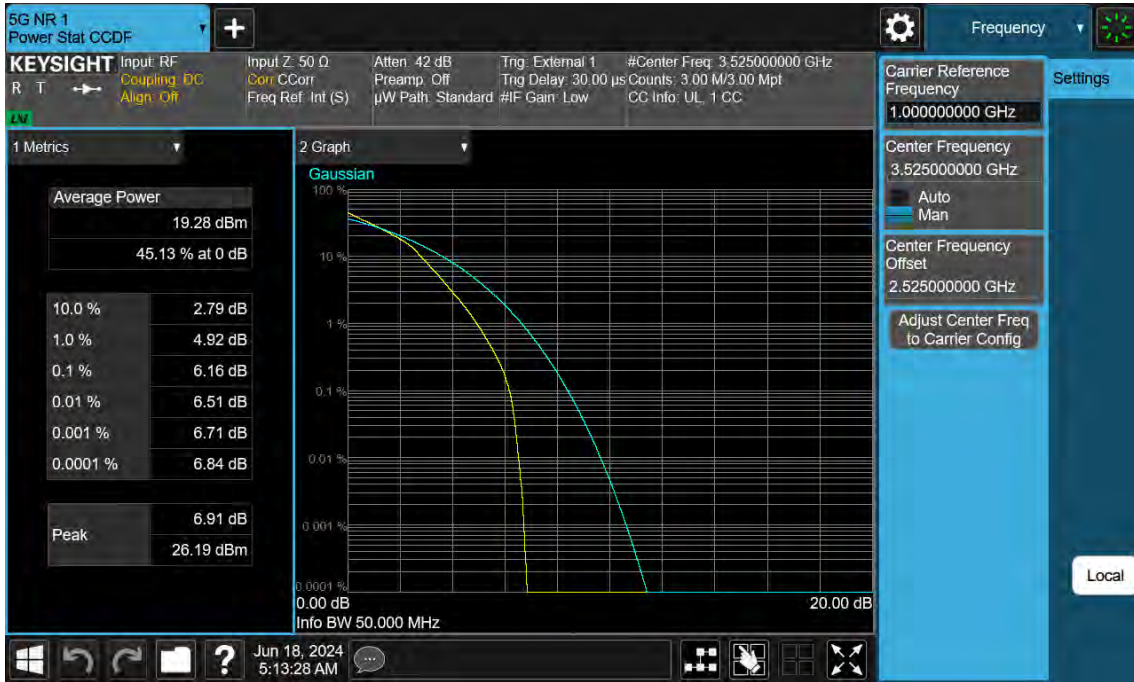

50 MHz / 16QAM / FULL RB Size