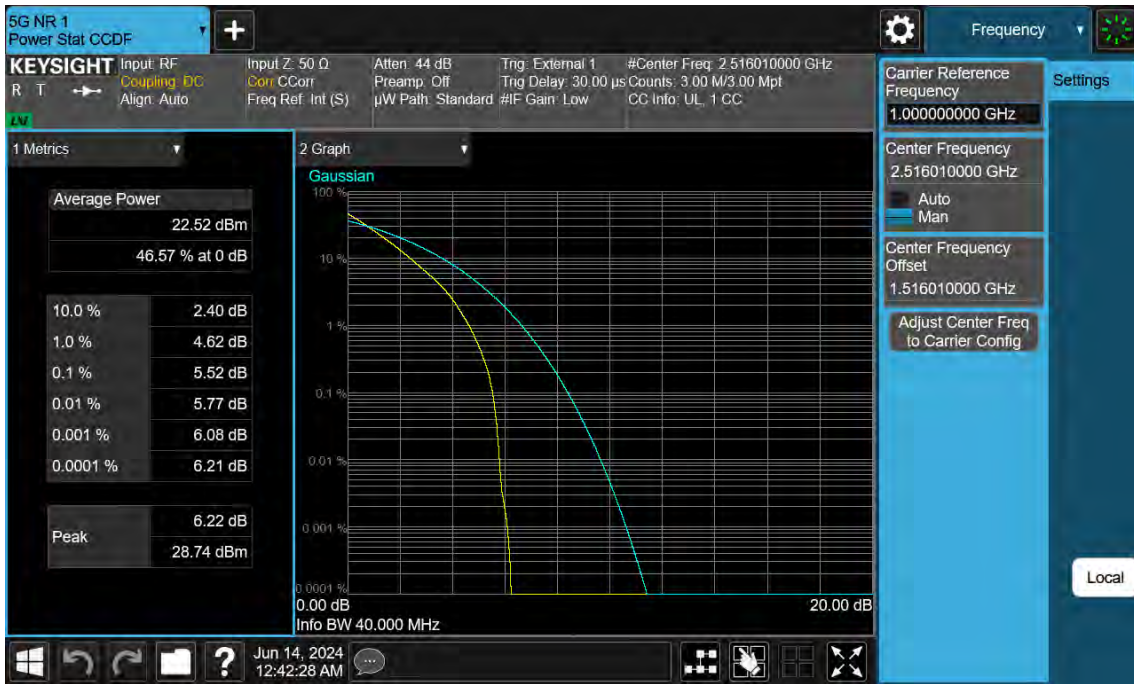

40 MHz / QPSK / FULL RB Size