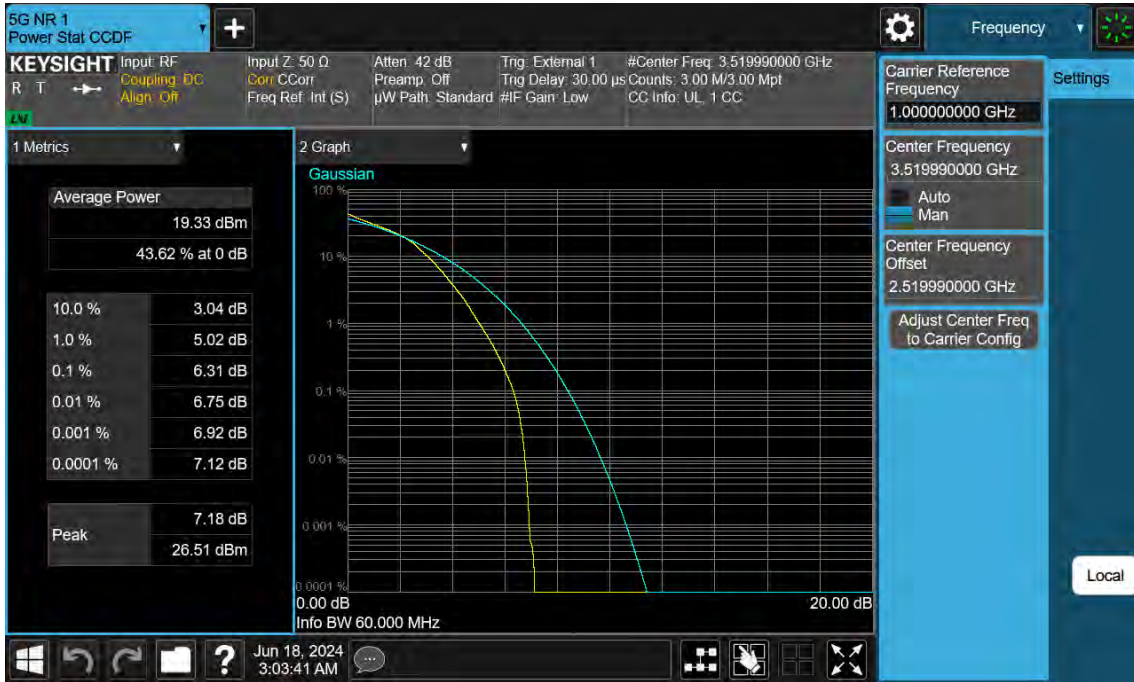

70 MHz / 64QAM / FULL RB Size

70 MHz / 256QAM / FULL RB Size

60 MHz / $\pi/2$ BPSK / FULL RB Size

60 MHz / QPSK / FULL RB Size

60 MHz / 16QAM / FULL RB Size

60 MHz / 64QAM / FULL RB Size

60 MHz / 256QAM / FULL RB Size