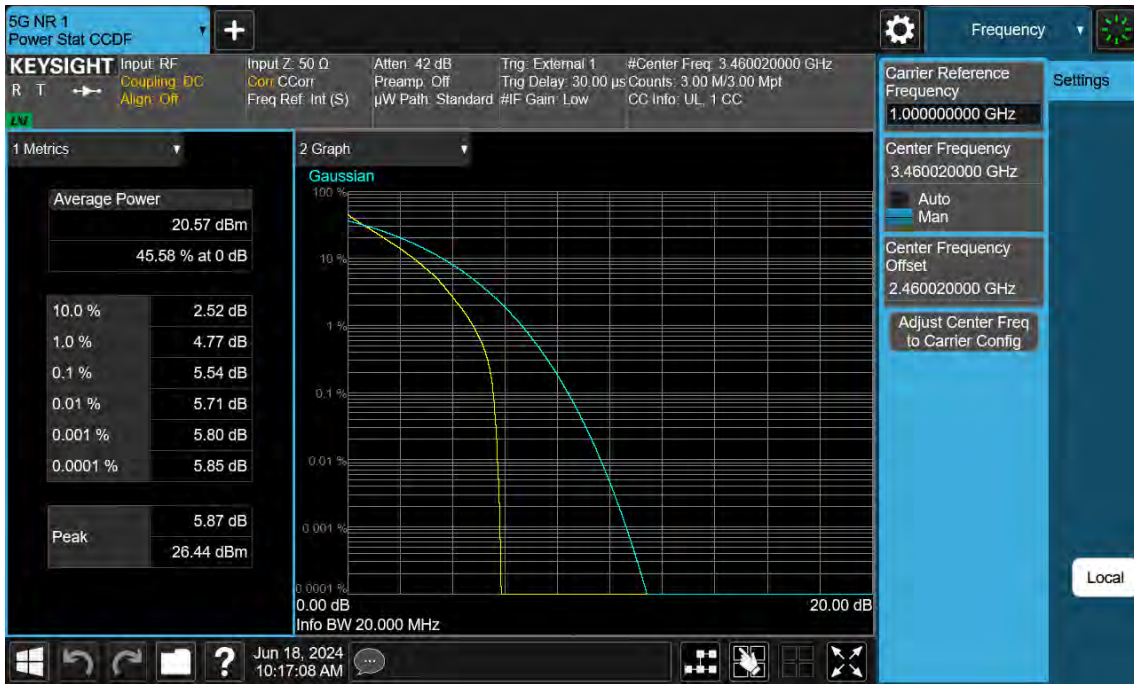

20 MHz / QPSK / FULL RB Size