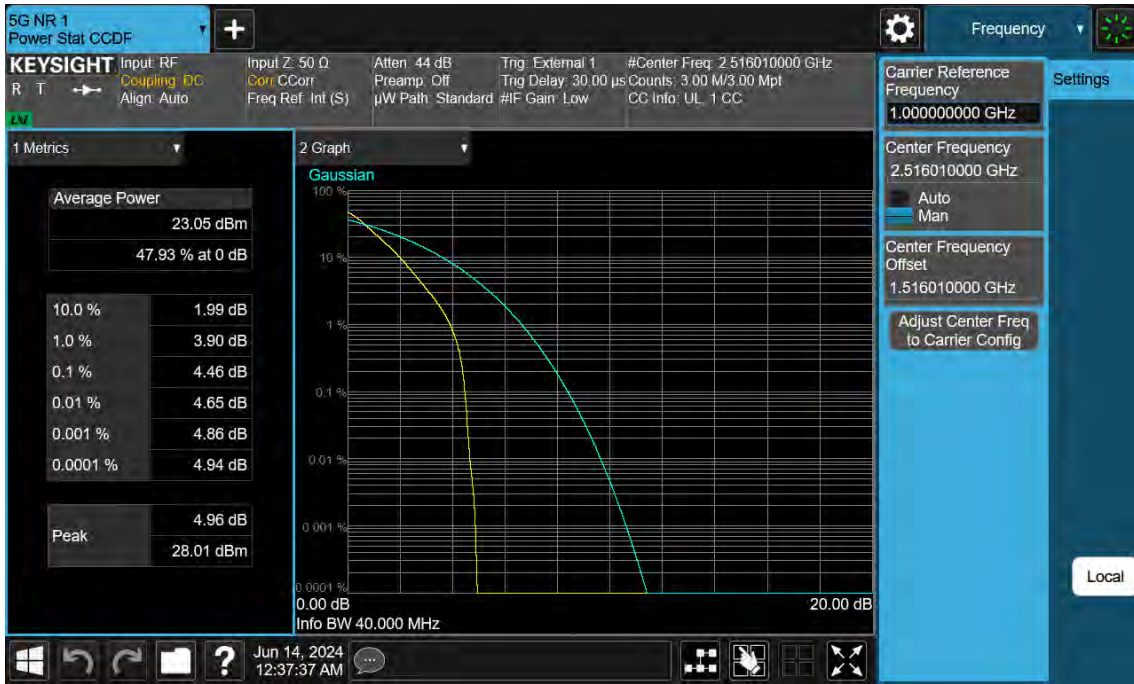

40 MHz / $\pi/2$ BPSK / FULL RB Size