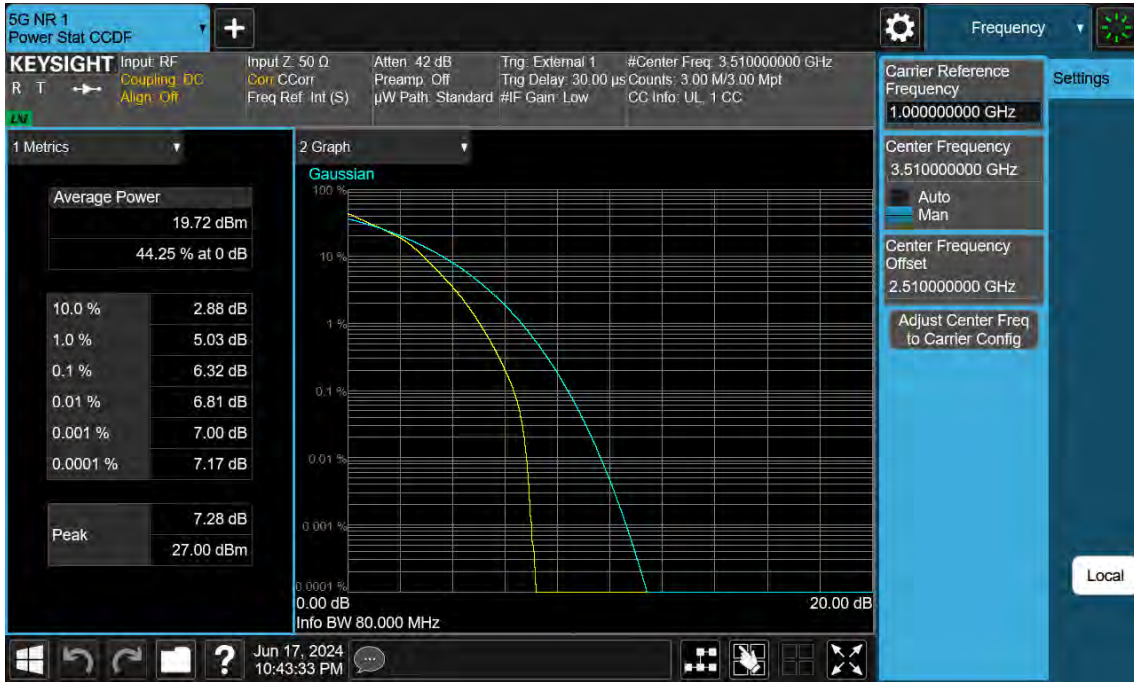

80 MHz / 16QAM / FULL RB Size