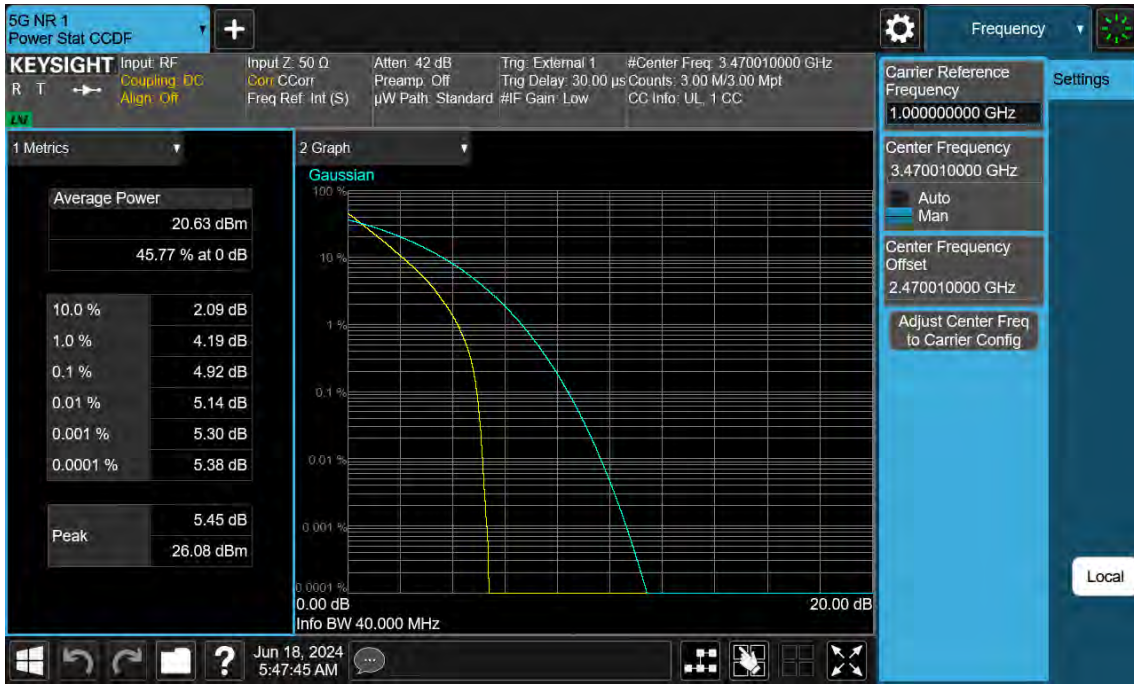

50 MHz / $\pi/2$ BPSK / FULL RB Size

50 MHz / QPSK / FULL RB Size

50 MHz / 16QAM / FULL RB Size

50 MHz / 64QAM / FULL RB Size

50 MHz / 256QAM / FULL RB Size

40 MHz / $\pi/2$ BPSK / FULL RB Size

40 MHz / QPSK / FULL RB Size