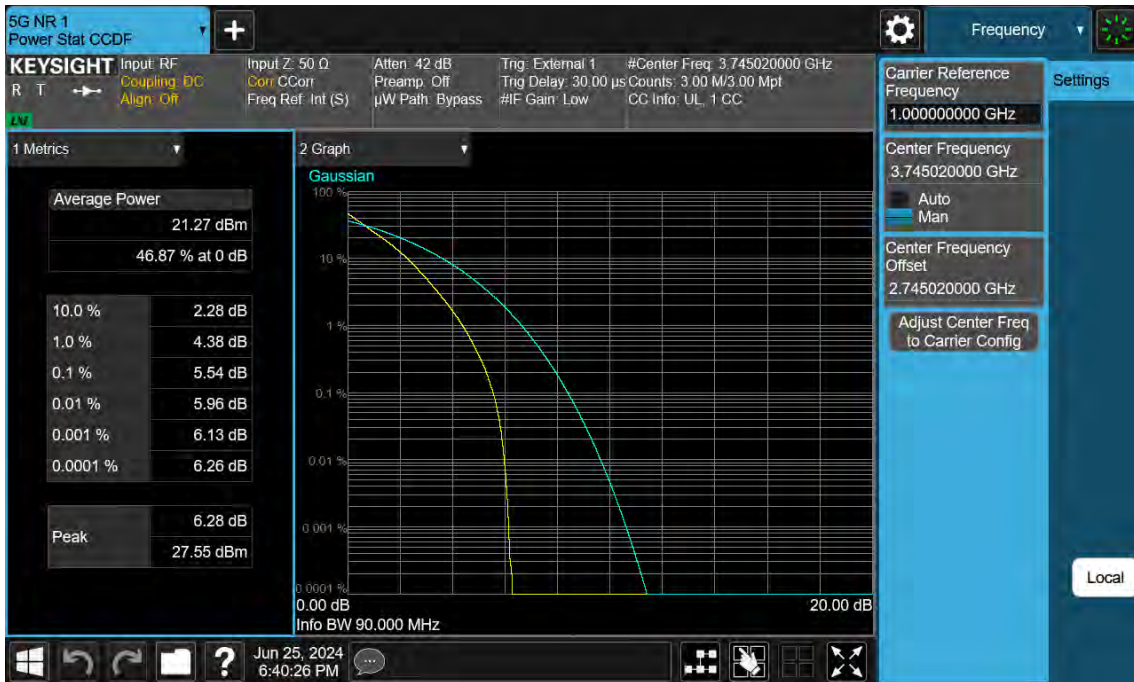

100 MHz / $\pi/2$ BPSK / FULL RB Size

100 MHz / QPSK / FULL RB Size

100 MHz / 16QAM / FULL RB Size

100 MHz / 64QAM / FULL RB Size

100 MHz / 256QAM / FULL RB Size

90 MHz / $\pi/2$ BPSK / FULL RB Size

90 MHz / QPSK / FULL RB Size