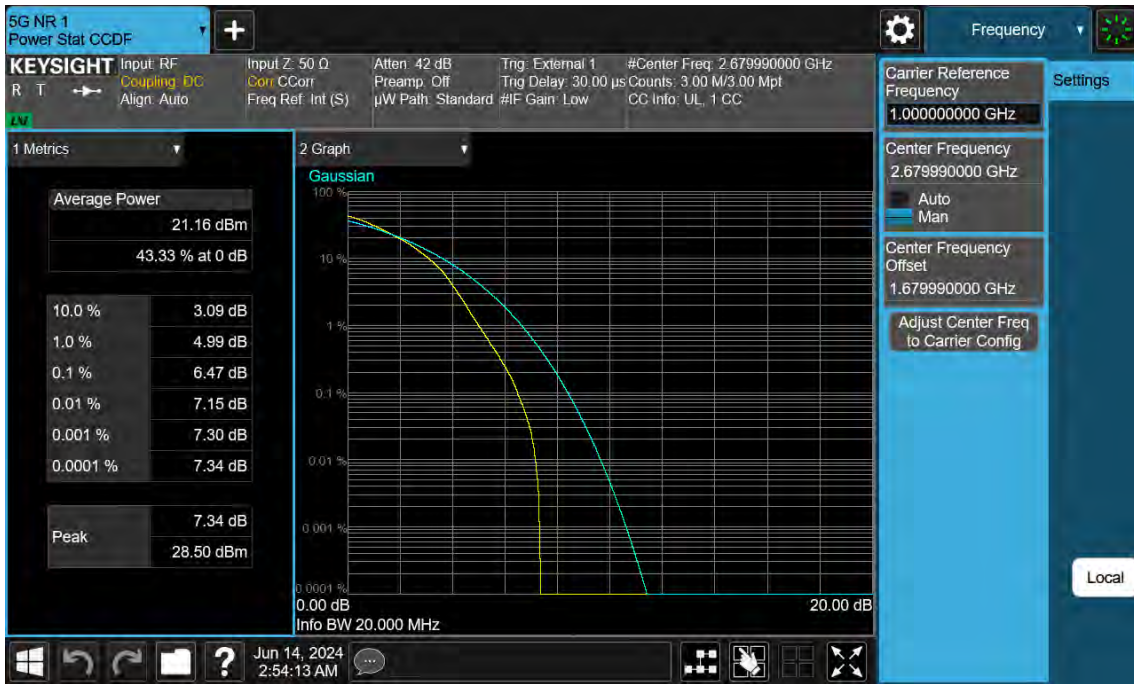

20 MHz / 64QAM / FULL RB Size