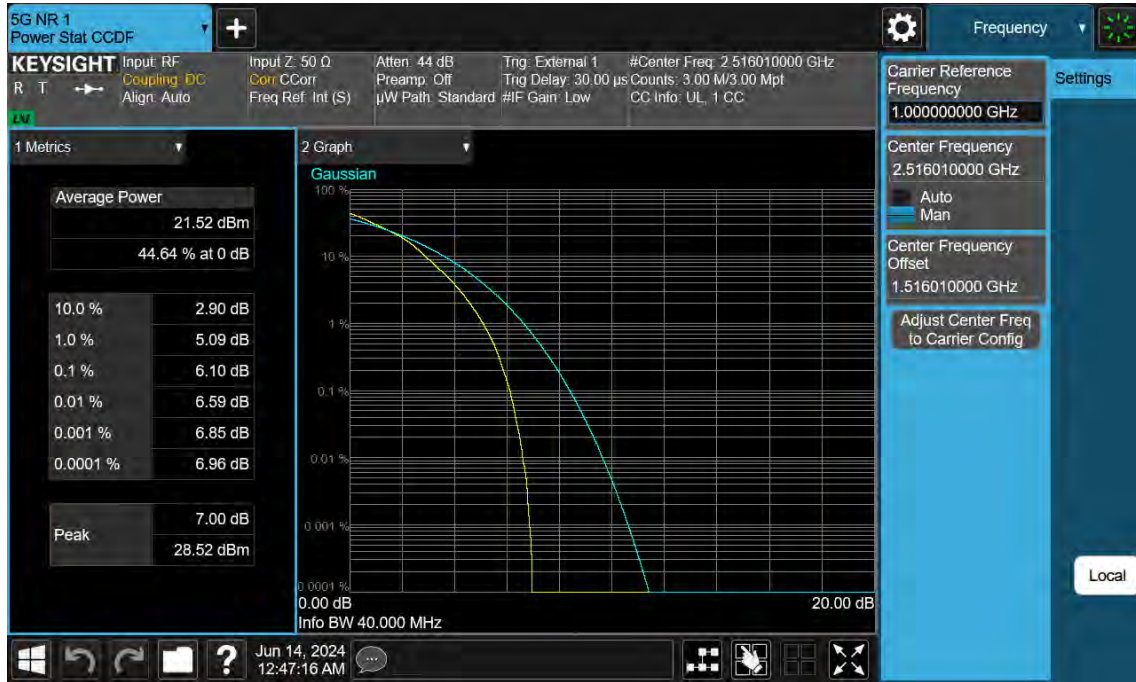

50 MHz / 64QAM / FULL RB Size

50 MHz / 256QAM / FULL RB Size

40 MHz / $\pi/2$ BPSK / FULL RB Size

40 MHz / QPSK / FULL RB Size

40 MHz / 16QAM / FULL RB Size

40 MHz / 64QAM / FULL RB Size

40 MHz / 256QAM / FULL RB Size