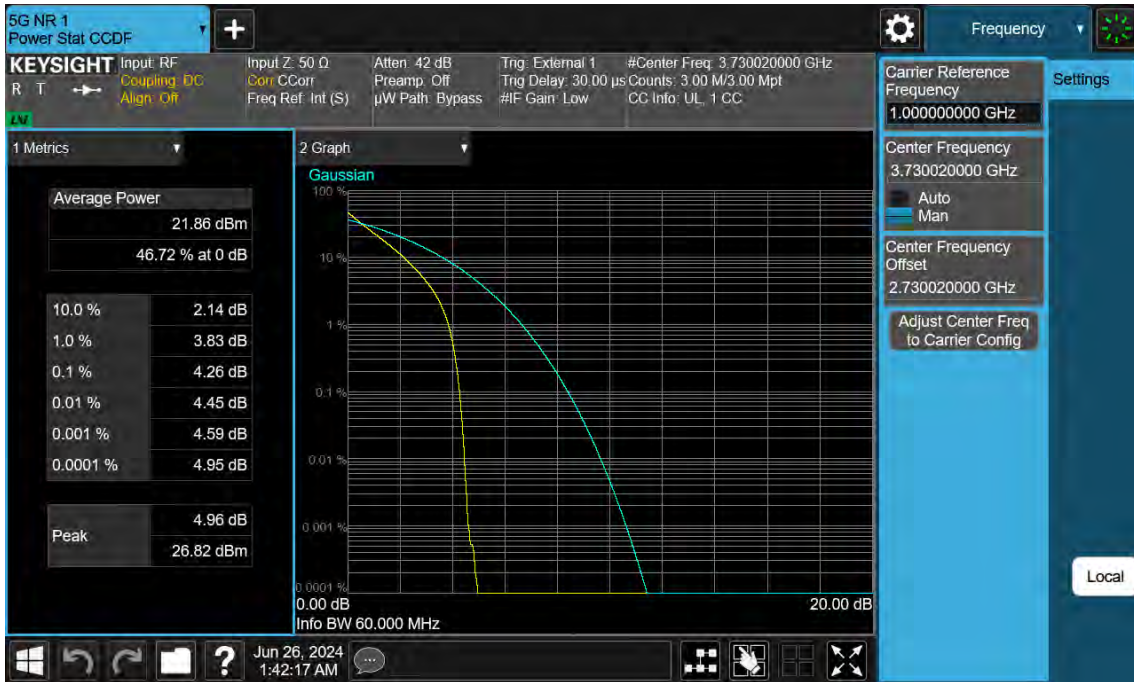

80 MHz / 256QAM / FULL RB Size

70 MHz / $\pi/2$ BPSK / FULL RB Size

70 MHz / QPSK / FULL RB Size

70 MHz / 16QAM / FULL RB Size

70 MHz / 64QAM / FULL RB Size

70 MHz / 256QAM / FULL RB Size

60 MHz / $\pi/2$ BPSK / FULL RB Size