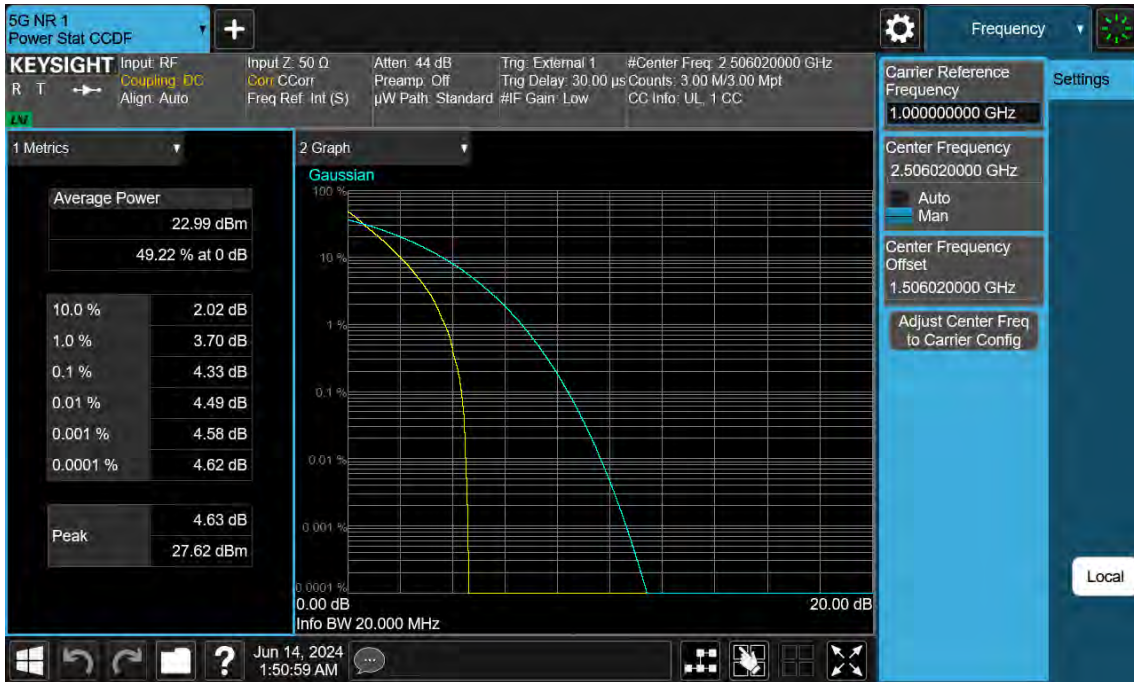

50 MHz / 64QAM / FULL RB Size

50 MHz / 256QAM / FULL RB Size

40 MHz / $\pi/2$ BPSK / FULL RB Size

40 MHz / QPSK / FULL RB Size

40 MHz / 16QAM / FULL RB Size

40 MHz / 64QAM / FULL RB Size

40 MHz / 256QAM / FULL RB Size