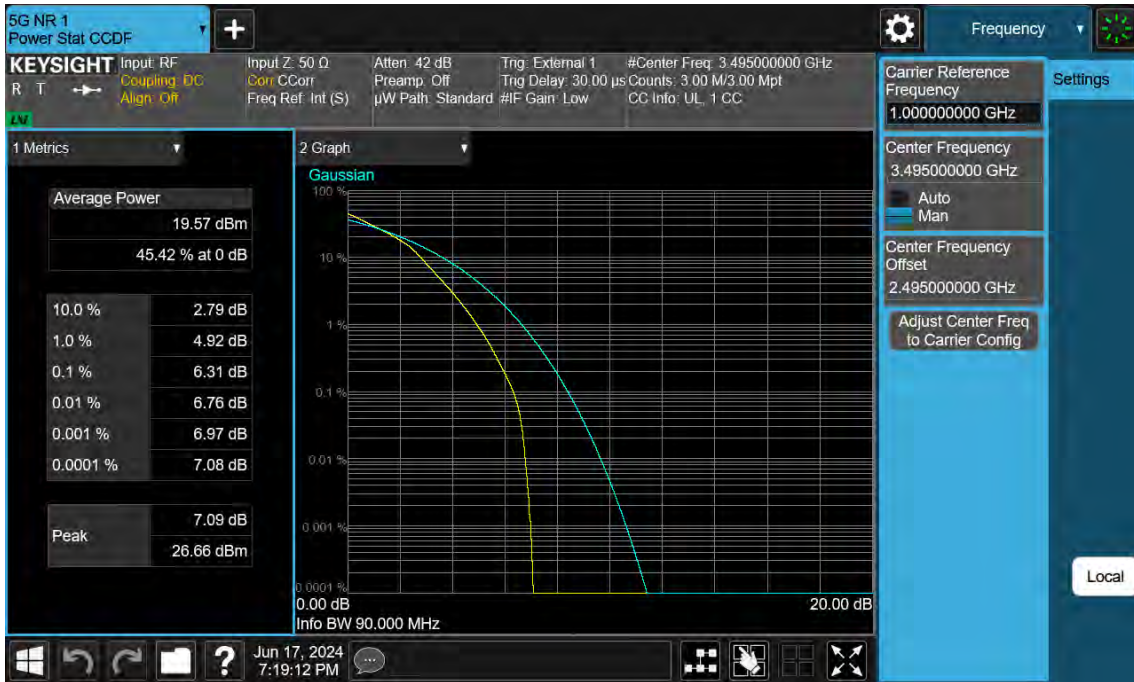

100 MHz / 256QAM / FULL RB Size

90 MHz / $\pi/2$ BPSK / FULL RB Size

90 MHz / QPSK / FULL RB Size

90 MHz / 16QAM / FULL RB Size

90 MHz / 64QAM / FULL RB Size

90 MHz / 256QAM / FULL RB Size

80 MHz / $\pi/2$ BPSK / FULL RB Size