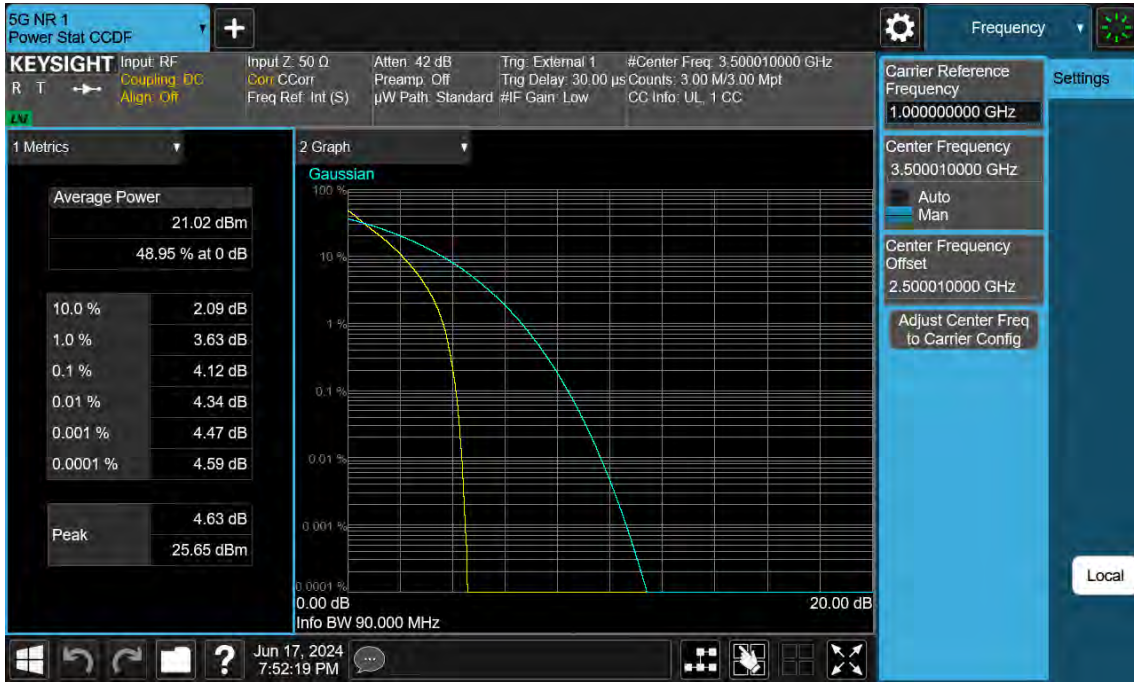

20 MHz / QPSK / FULL RB Size

20 MHz / 16QAM / FULL RB Size

20 MHz / 64QAM / FULL RB Size

20 MHz / 256QAM / FULL RB Size

8.2.11. NR Band n78 (3 450 ~ 3 550 MHz)

100 MHz / $\pi/2$ BPSK / FULL RB Size

100 MHz / QPSK / FULL RB Size

100 MHz / 256QAM / FULL RB Size

90 MHz / $\pi/2$ BPSK / FULL RB Size

90 MHz / QPSK / FULL RB Size

90 MHz / 16QAM / FULL RB Size

90 MHz / 64QAM / FULL RB Size

90 MHz / 256QAM / FULL RB Size

80 MHz / $\pi/2$ BPSK / FULL RB Size