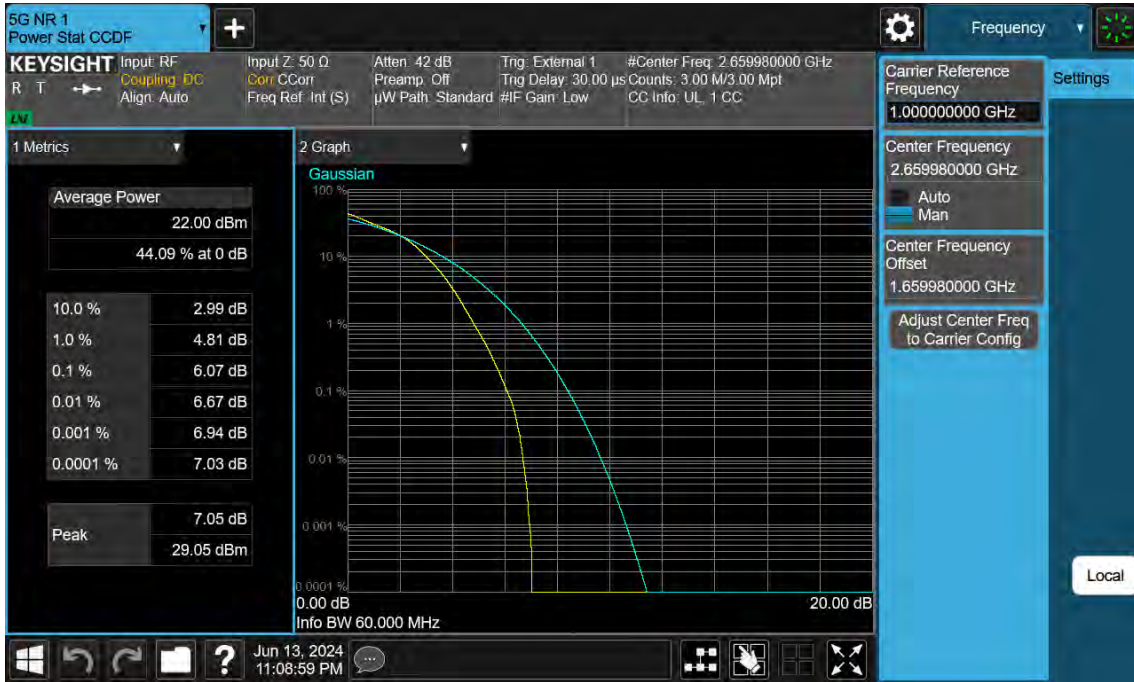

60 MHz / 16QAM / FULL RB Size