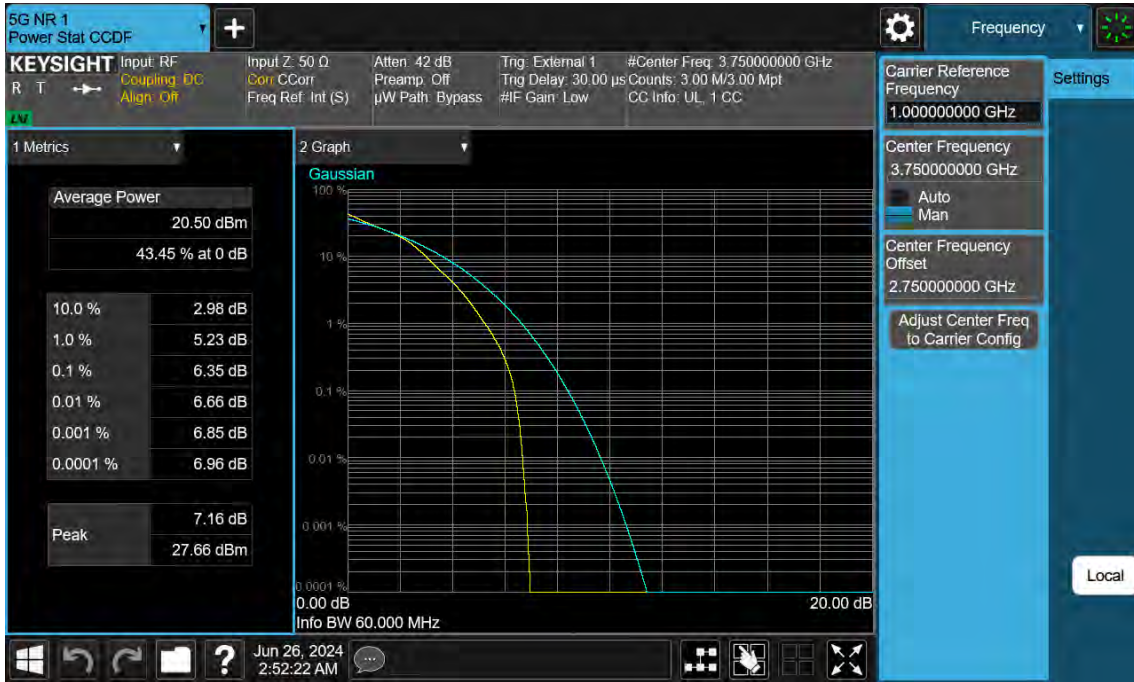

60 MHz / 16QAM / FULL RB Size