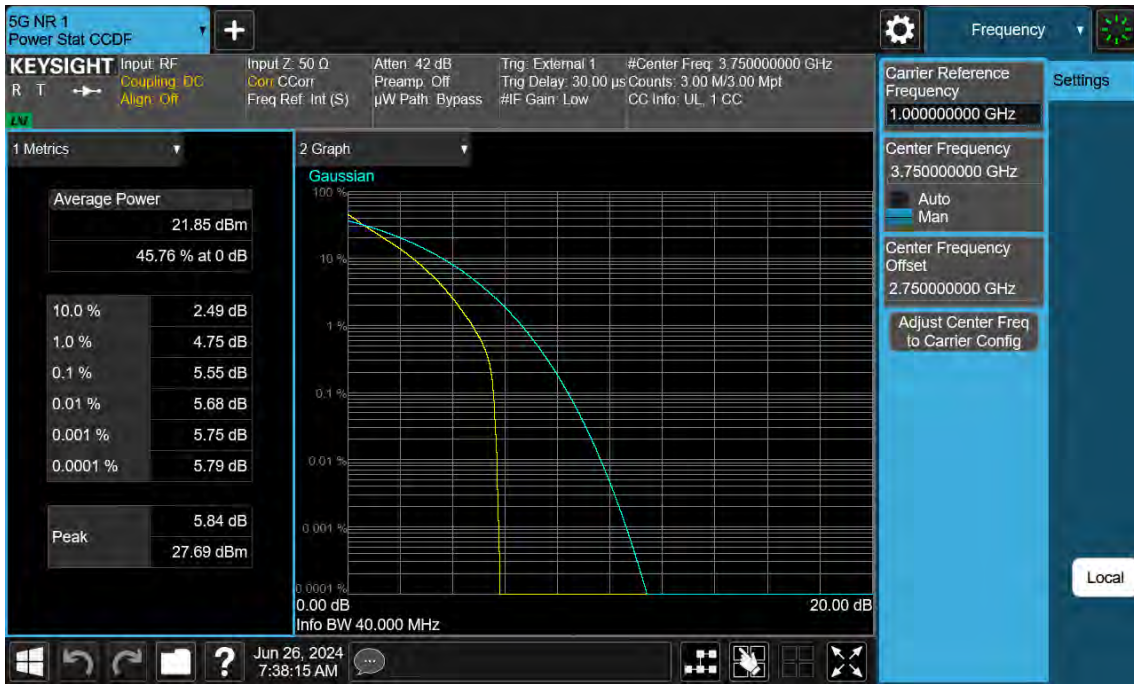

40 MHz / QPSK / FULL RB Size