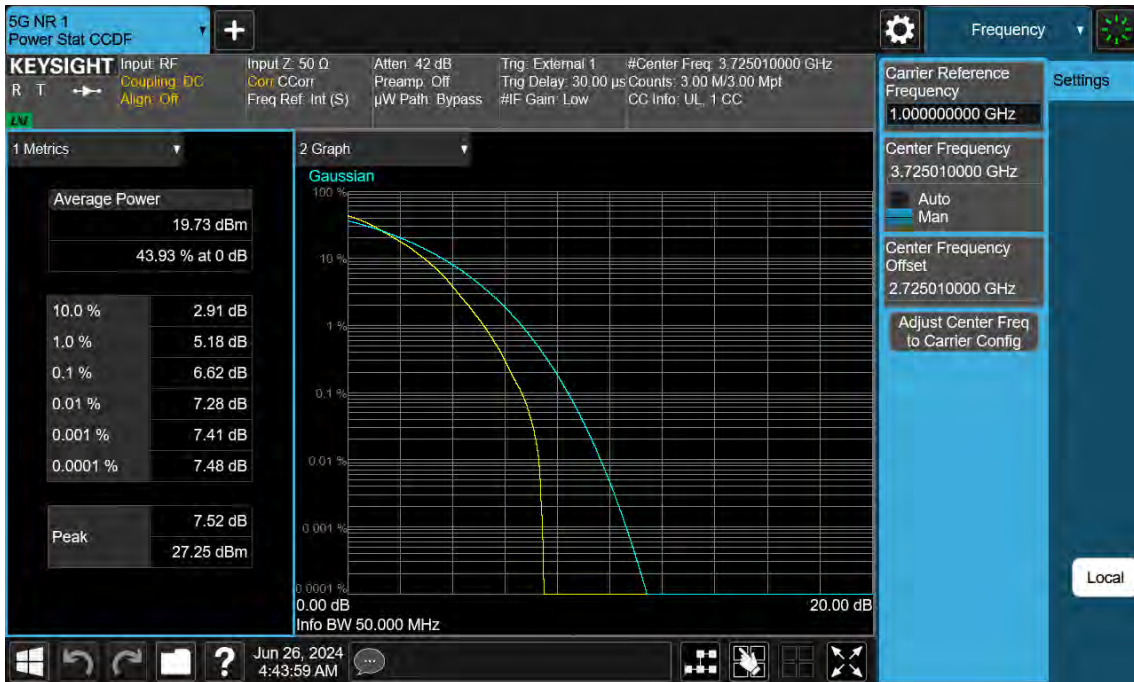

60 MHz / QPSK / FULL RB Size

60 MHz / 16QAM / FULL RB Size

60 MHz / 64QAM / FULL RB Size

60 MHz / 256QAM / FULL RB Size

50 MHz / $\pi/2$ BPSK / FULL RB Size

50 MHz / QPSK / FULL RB Size

50 MHz / 16QAM / FULL RB Size