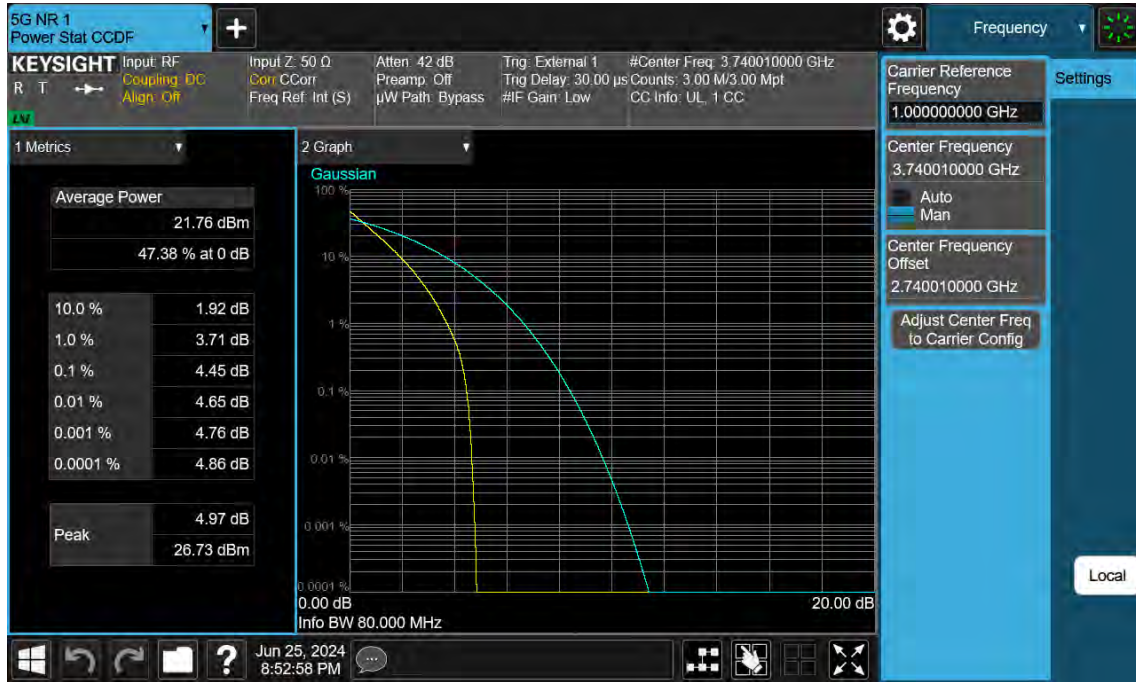

80 MHz / $\pi/2$ BPSK / FULL RB Size