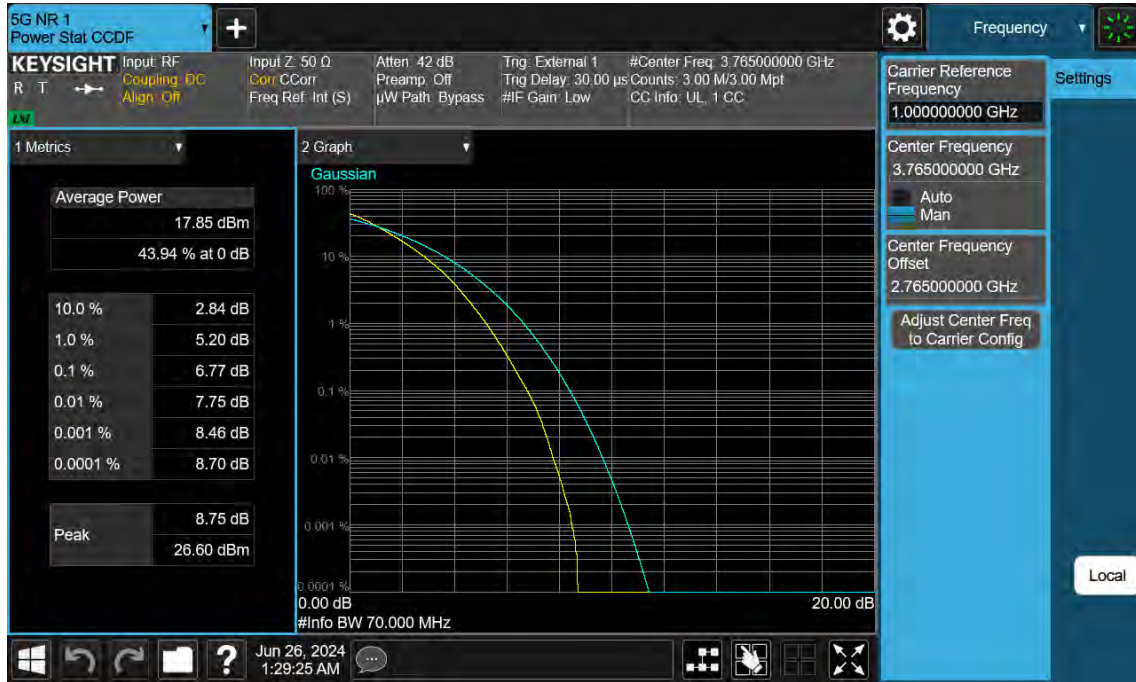

80 MHz / 256QAM / FULL RB Size

70 MHz / $\pi/2$ BPSK / FULL RB Size

70 MHz / QPSK / FULL RB Size

70 MHz / 16QAM / FULL RB Size

70 MHz / 64QAM / FULL RB Size

70 MHz / 256QAM / FULL RB Size

60 MHz / $\pi/2$ BPSK / FULL RB Size