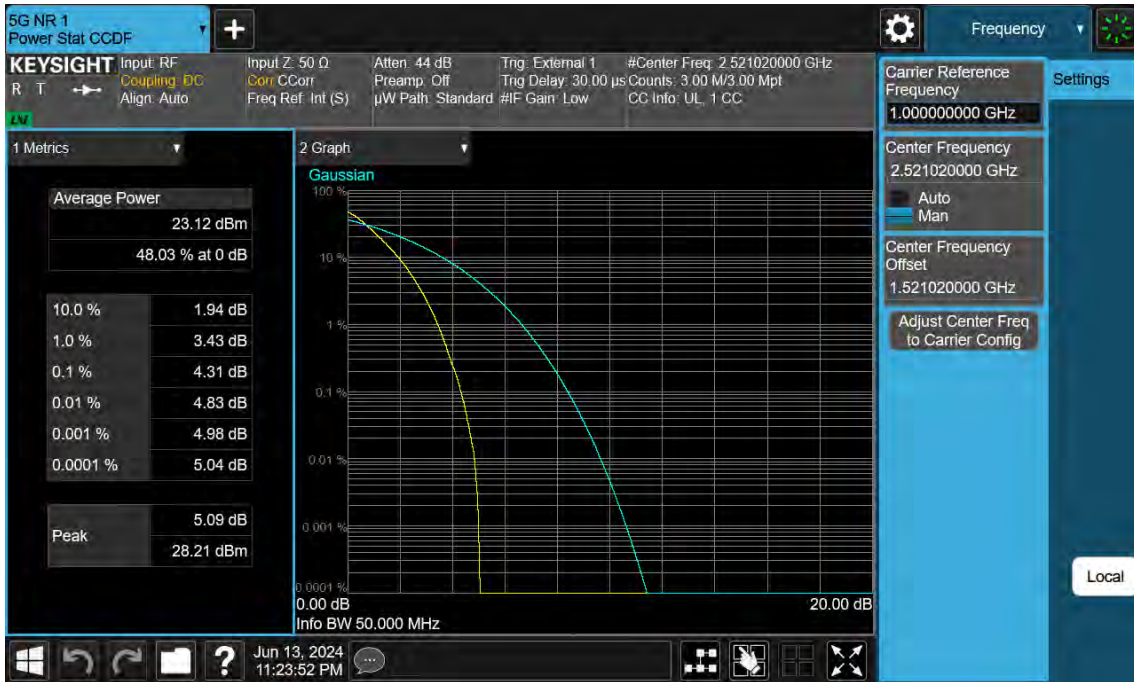

60 MHz / QPSK / FULL RB Size

60 MHz / 16QAM / FULL RB Size

60 MHz / 64QAM / FULL RB Size

60 MHz / 256QAM / FULL RB Size

50 MHz / $\pi/2$ BPSK / FULL RB Size

50 MHz / QPSK / FULL RB Size

50 MHz / 16QAM / FULL RB Size