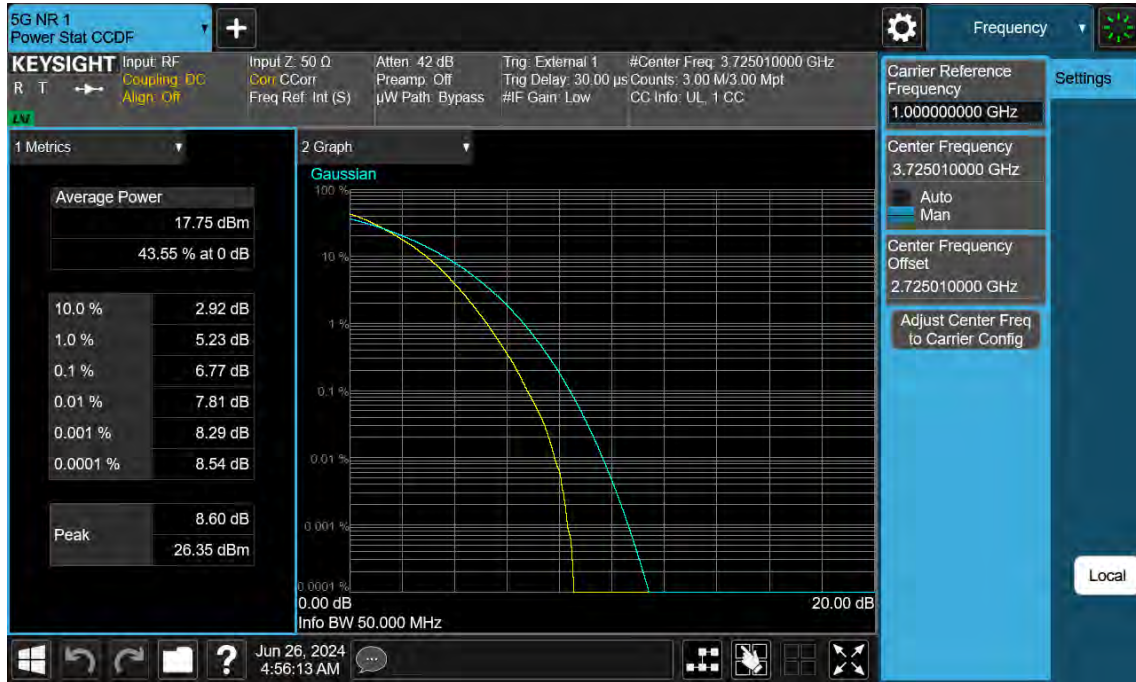

50 MHz / 256QAM / FULL RB Size