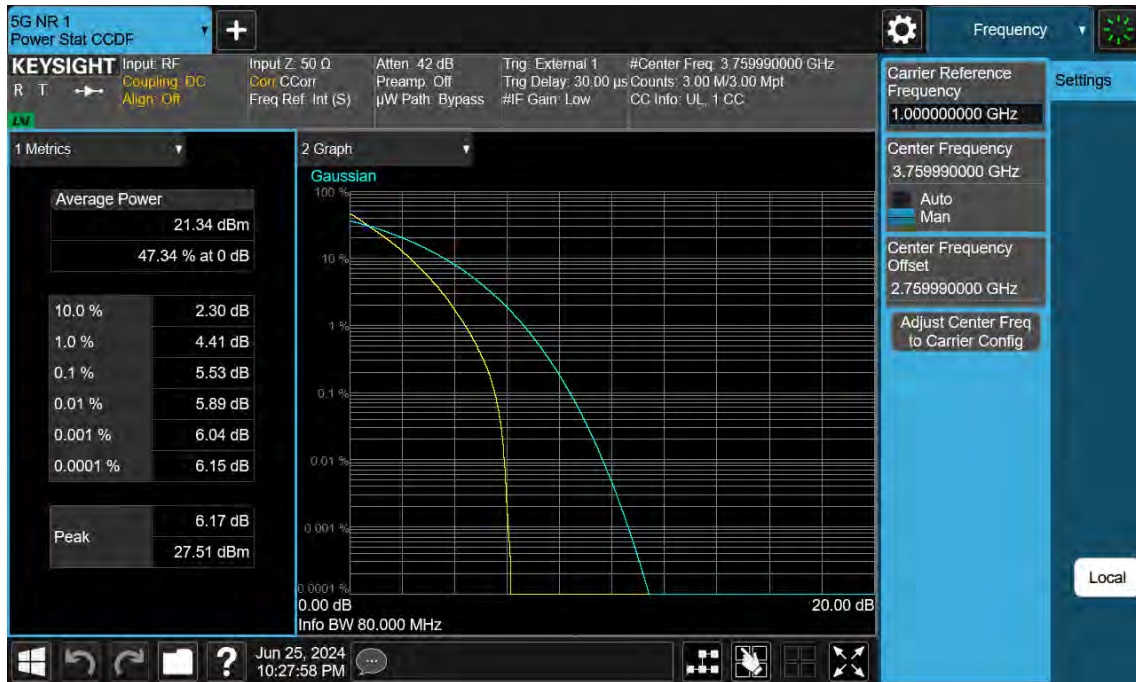

90 MHz / 16QAM / FULL RB Size

90 MHz / 64QAM / FULL RB Size

90 MHz / 256QAM / FULL RB Size

80 MHz / $\pi/2$ BPSK / FULL RB Size

80 MHz / QPSK / FULL RB Size

80 MHz / 16QAM / FULL RB Size

80 MHz / 64QAM / FULL RB Size