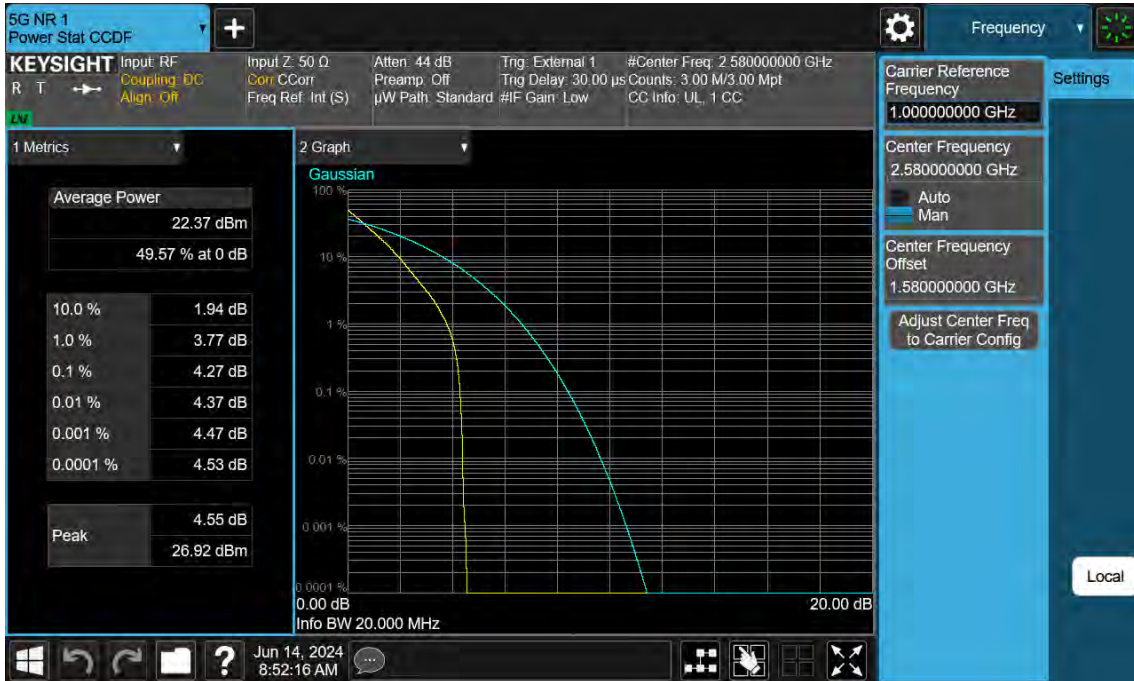

20 MHz / $\pi/2$ BPSK / FULL RB Size

20 MHz / QPSK / FULL RB Size

20 MHz / 16QAM / FULL RB Size

20 MHz / 64QAM / FULL RB Size

20 MHz / 256QAM / FULL RB Size

8.2.10. NR Band n38

20 MHz / $\pi/2$ BPSK / FULL RB Size