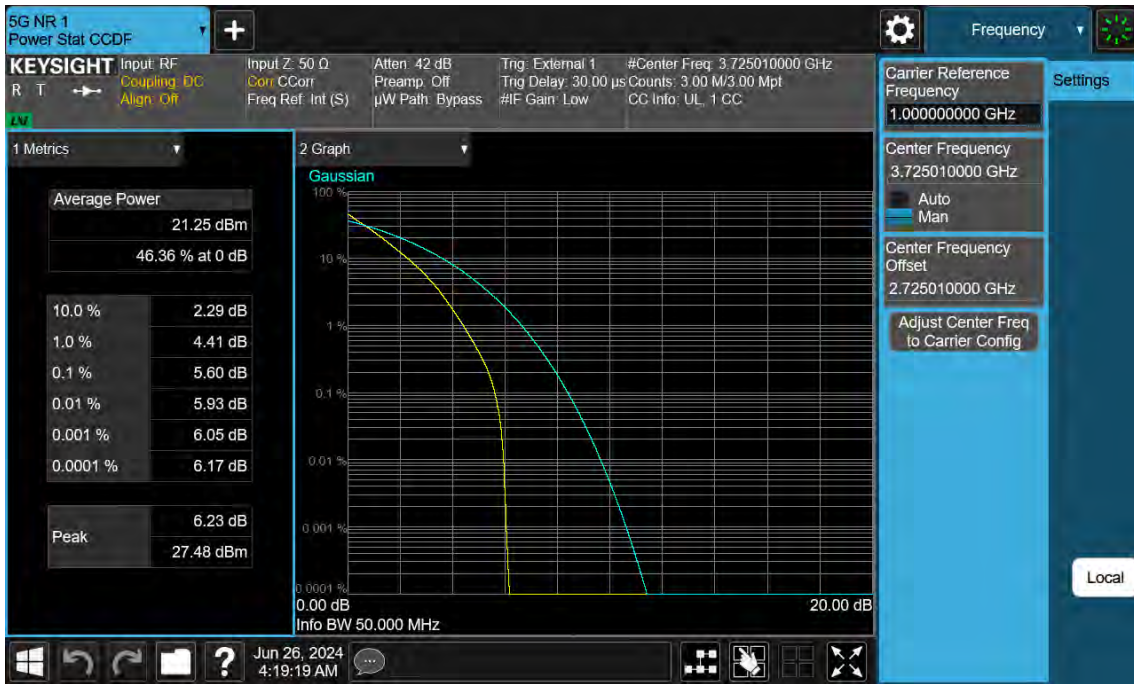

60 MHz / QPSK / FULL RB Size

60 MHz / 16QAM / FULL RB Size

60 MHz / 64QAM / FULL RB Size

60 MHz / 256QAM / FULL RB Size

50 MHz / $\pi/2$ BPSK / FULL RB Size

50 MHz / QPSK / FULL RB Size

50 MHz / 16QAM / FULL RB Size