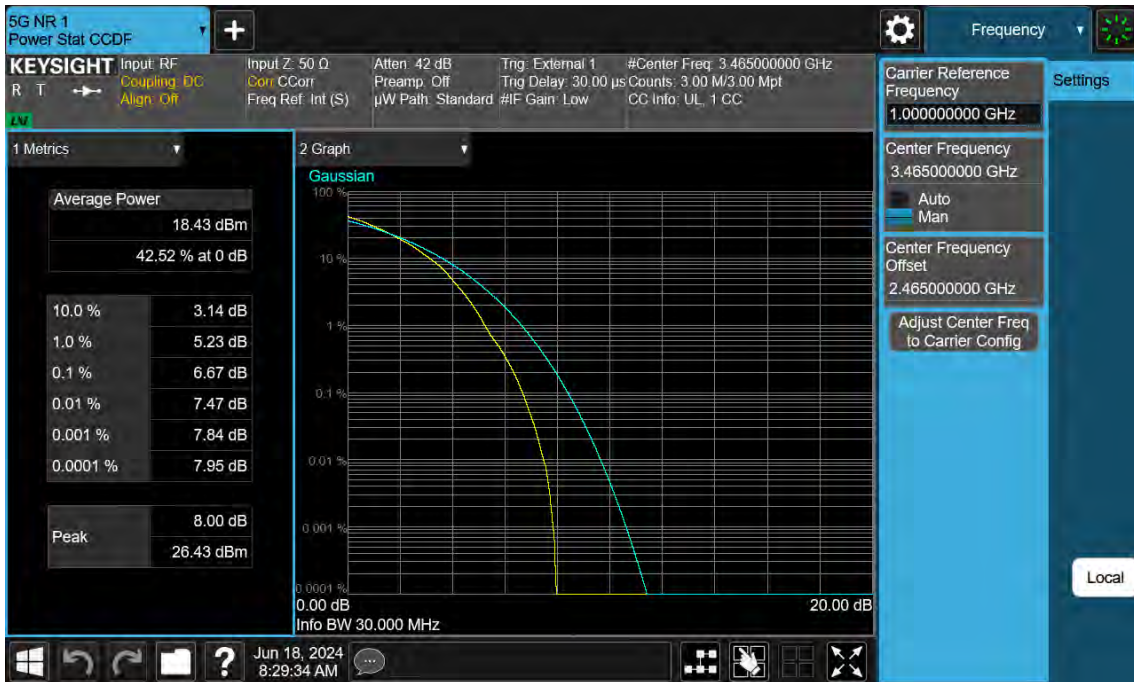

40 MHz / 16QAM / FULL RB Size

40 MHz / 64QAM / FULL RB Size

40 MHz / 256QAM / FULL RB Size

30 MHz / $\pi/2$ BPSK / FULL RB Size

30 MHz / QPSK / FULL RB Size

30 MHz / 16QAM / FULL RB Size

30 MHz / 64QAM / FULL RB Size