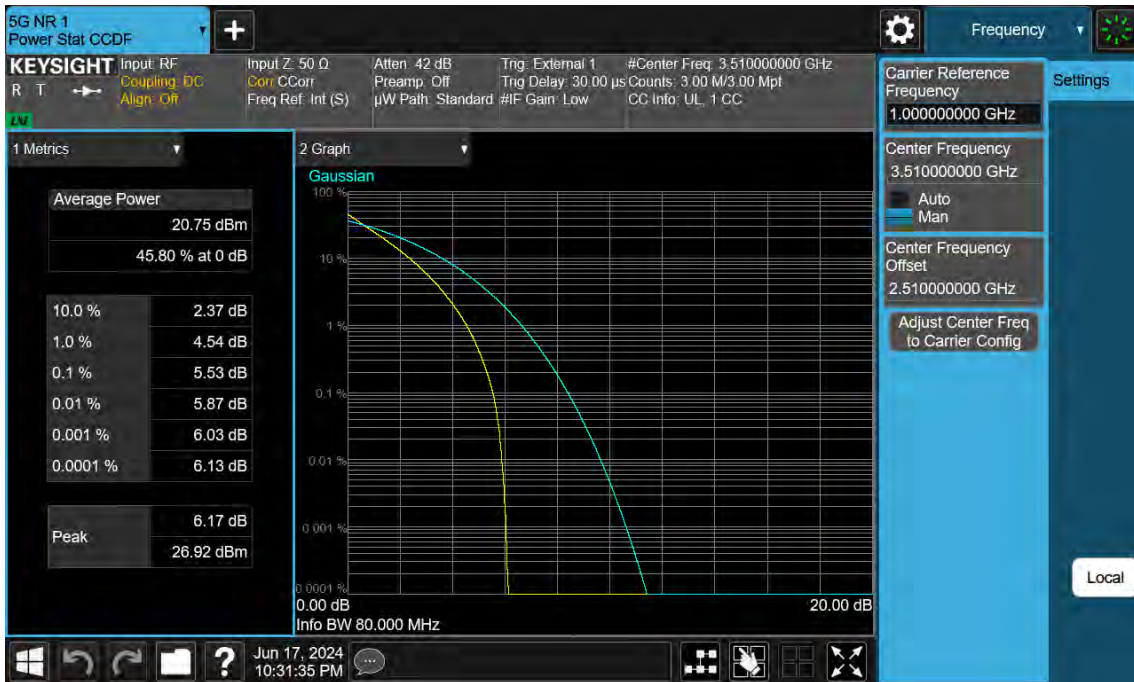

100 MHz / 256QAM / FULL RB Size

90 MHz / $\pi/2$ BPSK / FULL RB Size

90 MHz / QPSK / FULL RB Size

90 MHz / 16QAM / FULL RB Size

90 MHz / 64QAM / FULL RB Size

90 MHz / 256QAM / FULL RB Size

80 MHz / $\pi/2$ BPSK / FULL RB Size