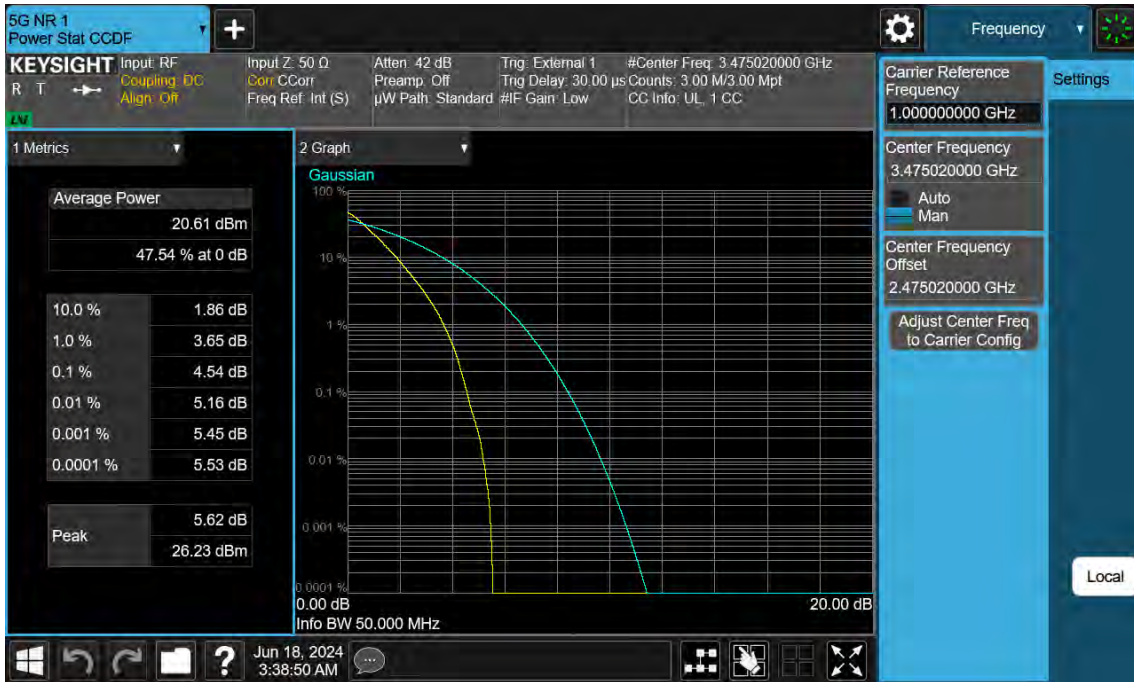

70 MHz / 64QAM / FULL RB Size

70 MHz / 256QAM / FULL RB Size

60 MHz / $\pi/2$ BPSK / FULL RB Size

60 MHz / QPSK / FULL RB Size

60 MHz / 16QAM / FULL RB Size

60 MHz / 64QAM / FULL RB Size

60 MHz / 256QAM / FULL RB Size