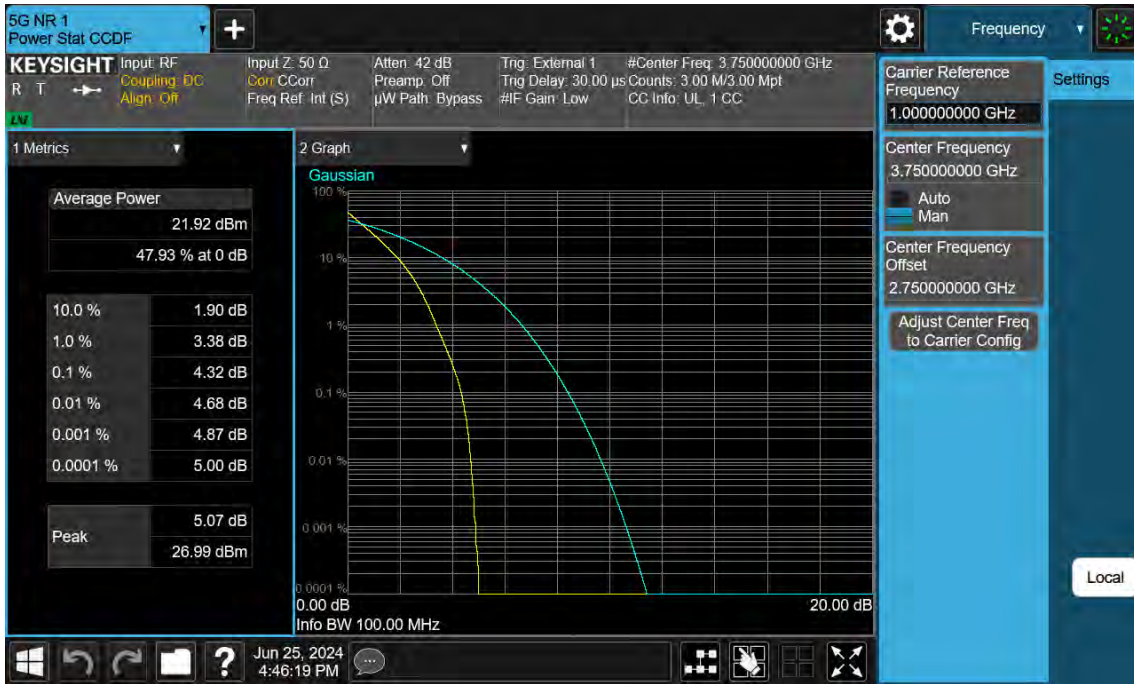

30 MHz / 256QAM / FULL RB Size

20 MHz / $\pi/2$ BPSK / FULL RB Size

20 MHz / QPSK / FULL RB Size

20 MHz / 16QAM / FULL RB Size

20 MHz / 64QAM / FULL RB Size

20 MHz / 256QAM / FULL RB Size

8.2.12. NR Band n78 (3 700 ~ 3 800 MHz)

100 MHz / $\pi/2$ BPSK / FULL RB Size

100 MHz / QPSK / FULL RB Size

100 MHz / 16QAM / FULL RB Size

100 MHz / 64QAM / FULL RB Size

100 MHz / 256QAM / FULL RB Size

90 MHz / $\pi/2$ BPSK / FULL RB Size

90 MHz / QPSK / FULL RB Size