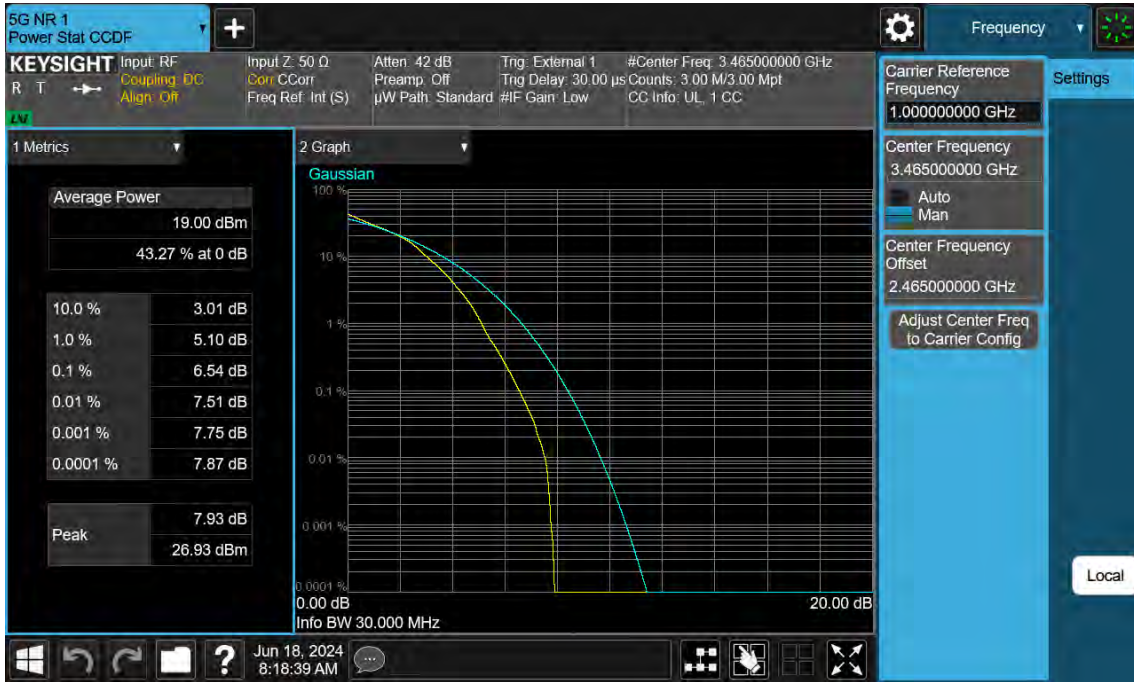

40 MHz / 16QAM / FULL RB Size

40 MHz / 64QAM / FULL RB Size

40 MHz / 256QAM / FULL RB Size

30 MHz / $\pi/2$ BPSK / FULL RB Size

30 MHz / QPSK / FULL RB Size

30 MHz / 16QAM / FULL RB Size

30 MHz / 64QAM / FULL RB Size