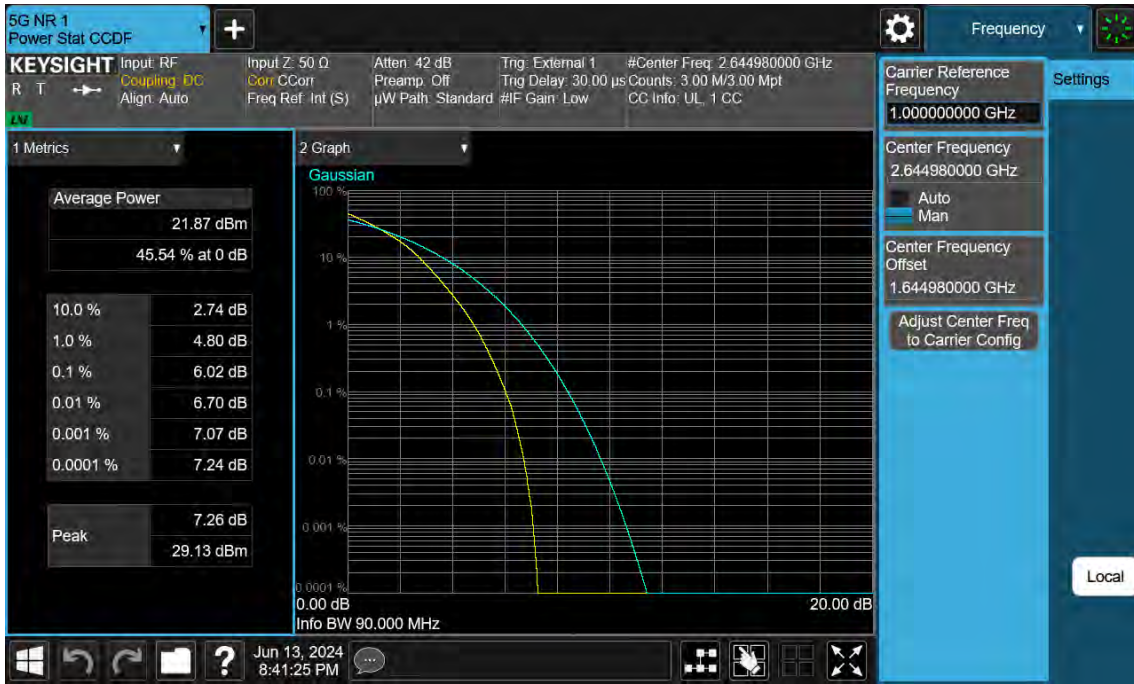

100 MHz / 16QAM / FULL RB Size

100 MHz / 64QAM / FULL RB Size

100 MHz / 256QAM / FULL RB Size

90 MHz / $\pi/2$ BPSK / FULL RB Size

90 MHz / QPSK / FULL RB Size

90 MHz / 16QAM / FULL RB Size

90 MHz / 64QAM / FULL RB Size

90 MHz / 256QAM / FULL RB Size

80 MHz / $\pi/2$ BPSK / FULL RB Size

80 MHz / QPSK / FULL RB Size

80 MHz / 16QAM / FULL RB Size

80 MHz / 64QAM / FULL RB Size

80 MHz / 256QAM / FULL RB Size

60 MHz / $\pi/2$ BPSK / FULL RB Size