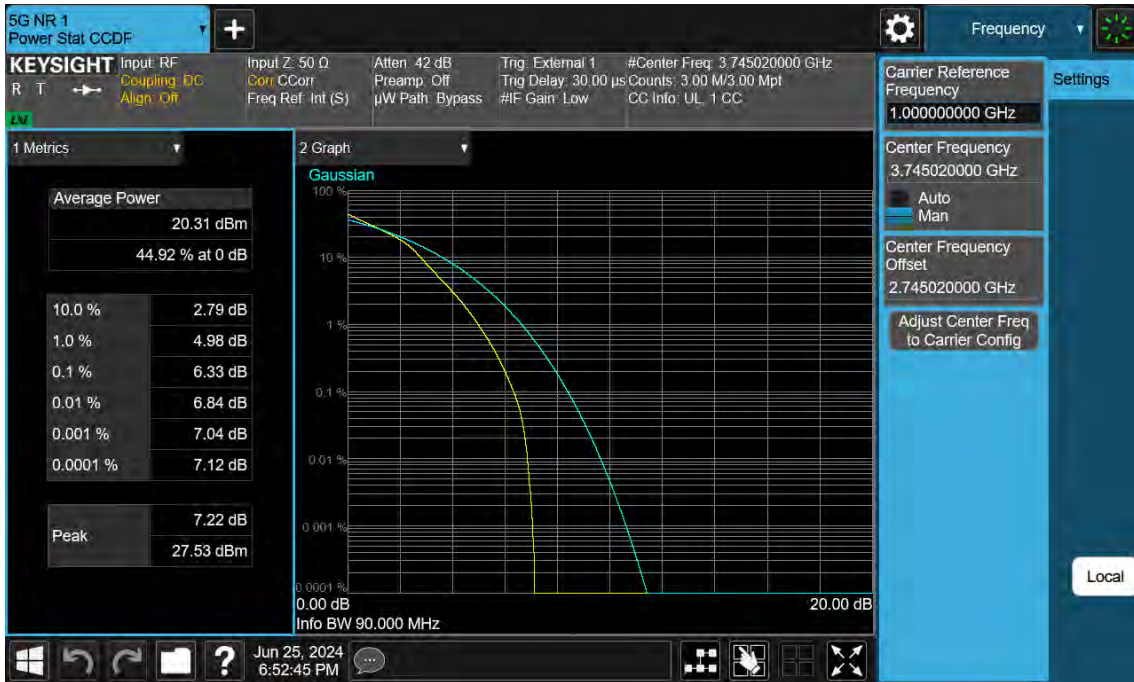

100 MHz / $\pi/2$ BPSK / FULL RB Size

100 MHz / QPSK / FULL RB Size

100 MHz / 16QAM / FULL RB Size

100 MHz / 64QAM / FULL RB Size

100 MHz / 256QAM / FULL RB Size

90 MHz / $\pi/2$ BPSK / FULL RB Size

90 MHz / QPSK / FULL RB Size