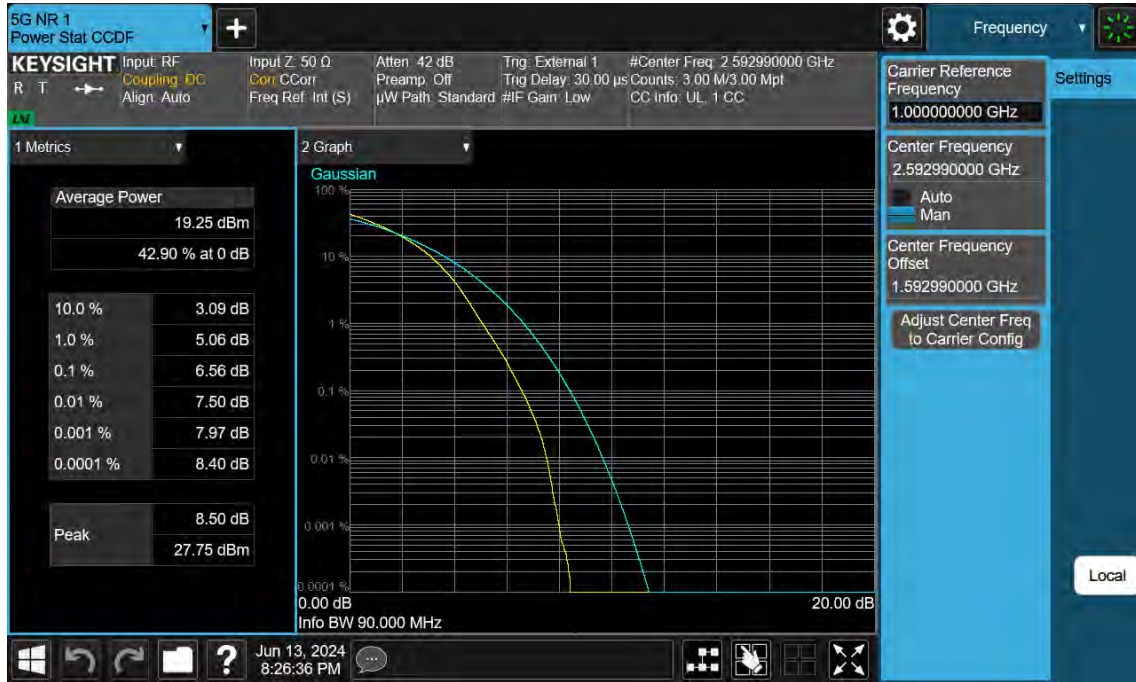

100 MHz / 16QAM / FULL RB Size

100 MHz / 64QAM / FULL RB Size

100 MHz / 256QAM / FULL RB Size

90 MHz / $\pi/2$ BPSK / FULL RB Size

90 MHz / QPSK / FULL RB Size

90 MHz / 16QAM / FULL RB Size

90 MHz / 64QAM / FULL RB Size

90 MHz / 256QAM / FULL RB Size

80 MHz / $\pi/2$ BPSK / FULL RB Size

80 MHz / QPSK / FULL RB Size

80 MHz / 16QAM / FULL RB Size

80 MHz / 64QAM / FULL RB Size

80 MHz / 256QAM / FULL RB Size

60 MHz / $\pi/2$ BPSK / FULL RB Size