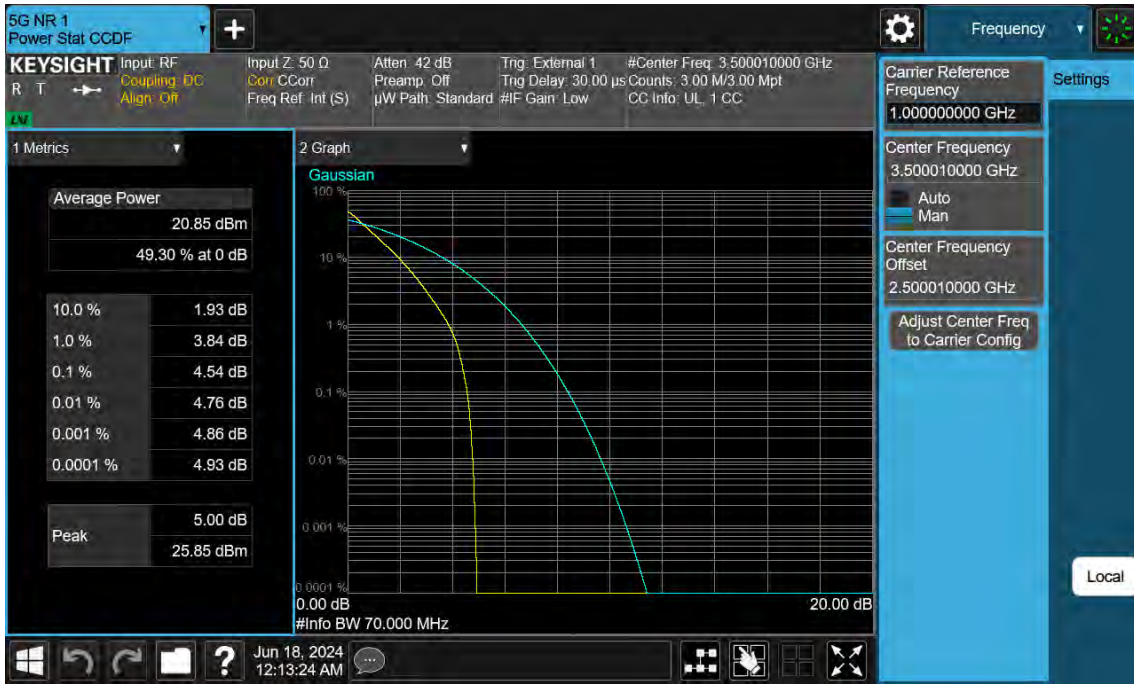

80 MHz / QPSK / FULL RB Size

80 MHz / 16QAM / FULL RB Size

80 MHz / 64QAM / FULL RB Size

80 MHz / 256QAM / FULL RB Size

70 MHz / $\pi/2$ BPSK / FULL RB Size

70 MHz / QPSK / FULL RB Size

70 MHz / 16QAM / FULL RB Size