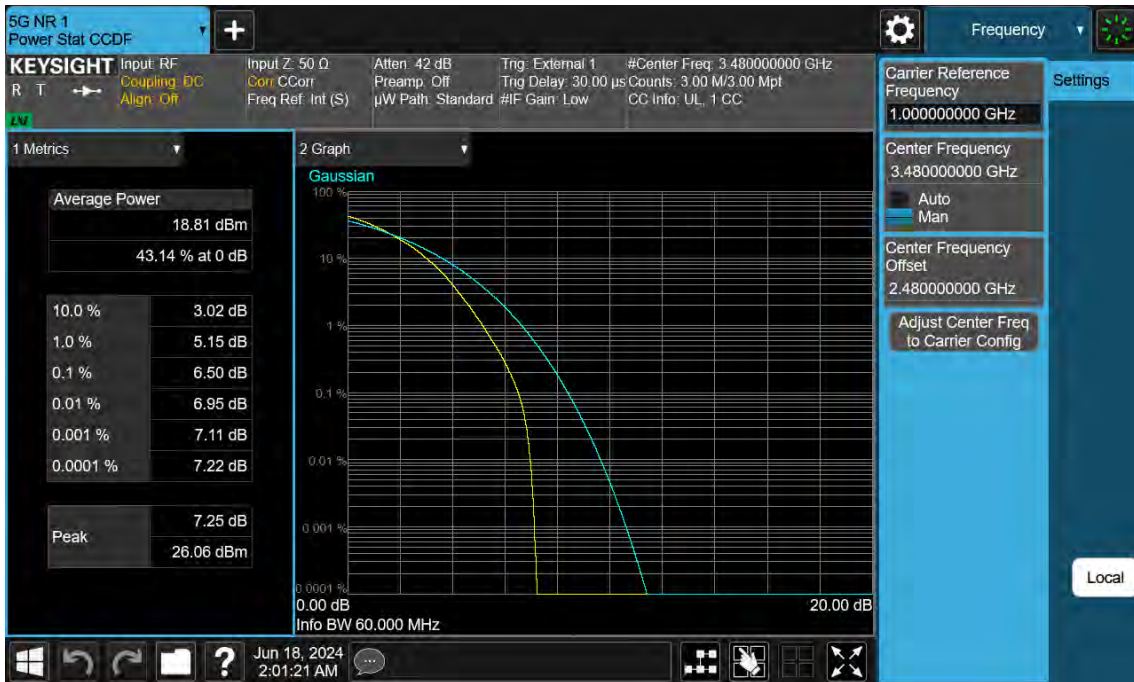

70 MHz / 64QAM / FULL RB Size

70 MHz / 256QAM / FULL RB Size

60 MHz / $\pi/2$ BPSK / FULL RB Size

60 MHz / QPSK / FULL RB Size

60 MHz / 16QAM / FULL RB Size

60 MHz / 64QAM / FULL RB Size

60 MHz / 256QAM / FULL RB Size