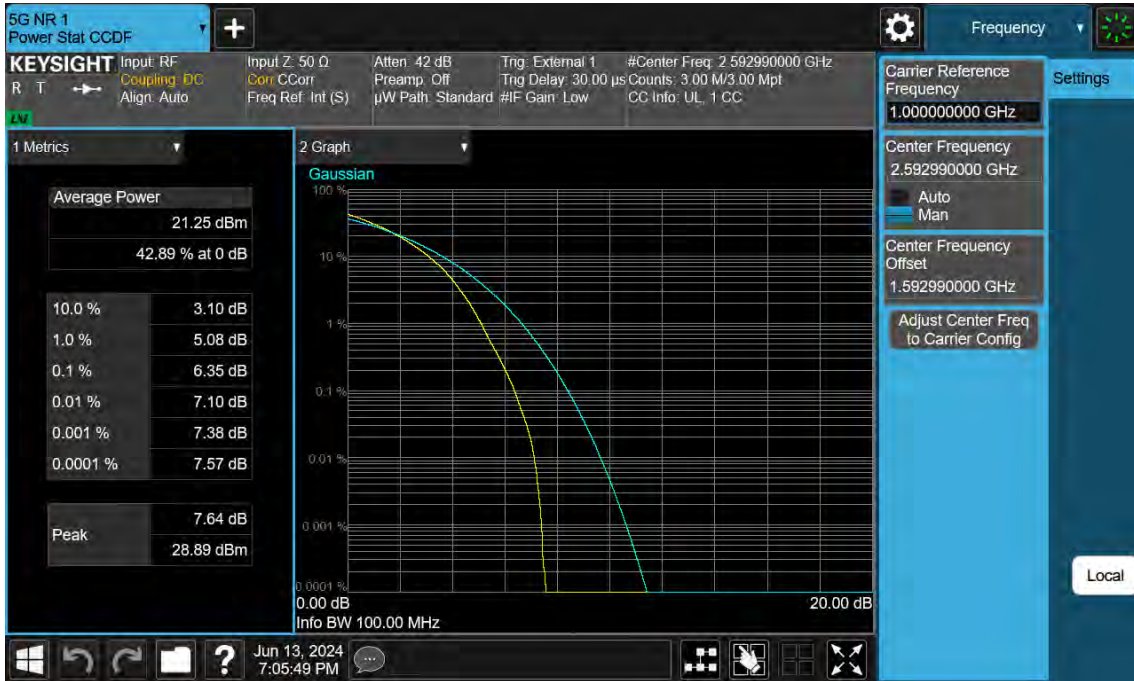

100 MHz / 16QAM / FULL RB Size

100 MHz / 64QAM / FULL RB Size

100 MHz / 256QAM / FULL RB Size

90 MHz / $\pi/2$ BPSK / FULL RB Size

90 MHz / QPSK / FULL RB Size

90 MHz / 16QAM / FULL RB Size

90 MHz / 64QAM / FULL RB Size

90 MHz / 256QAM / FULL RB Size

80 MHz / $\pi/2$ BPSK / FULL RB Size

80 MHz / QPSK / FULL RB Size

80 MHz / 16QAM / FULL RB Size

80 MHz / 64QAM / FULL RB Size

80 MHz / 256QAM / FULL RB Size

60 MHz / $\pi/2$ BPSK / FULL RB Size