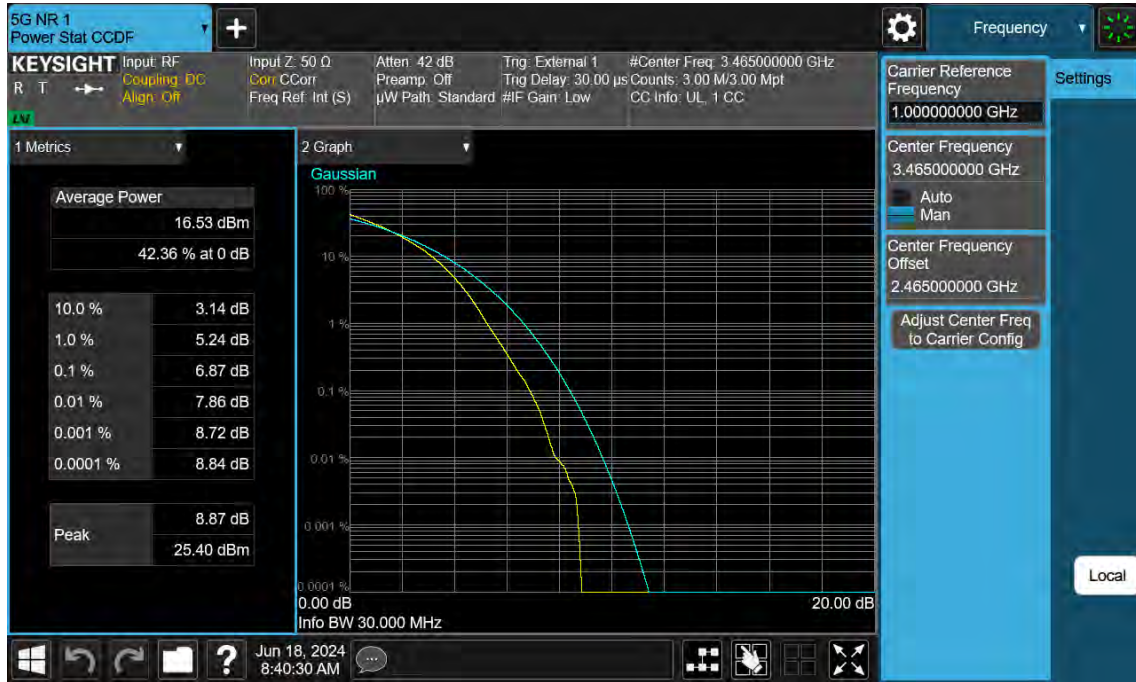

40 MHz / 16QAM / FULL RB Size

40 MHz / 64QAM / FULL RB Size

40 MHz / 256QAM / FULL RB Size

30 MHz / $\pi/2$ BPSK / FULL RB Size

30 MHz / QPSK / FULL RB Size

30 MHz / 16QAM / FULL RB Size

30 MHz / 64QAM / FULL RB Size