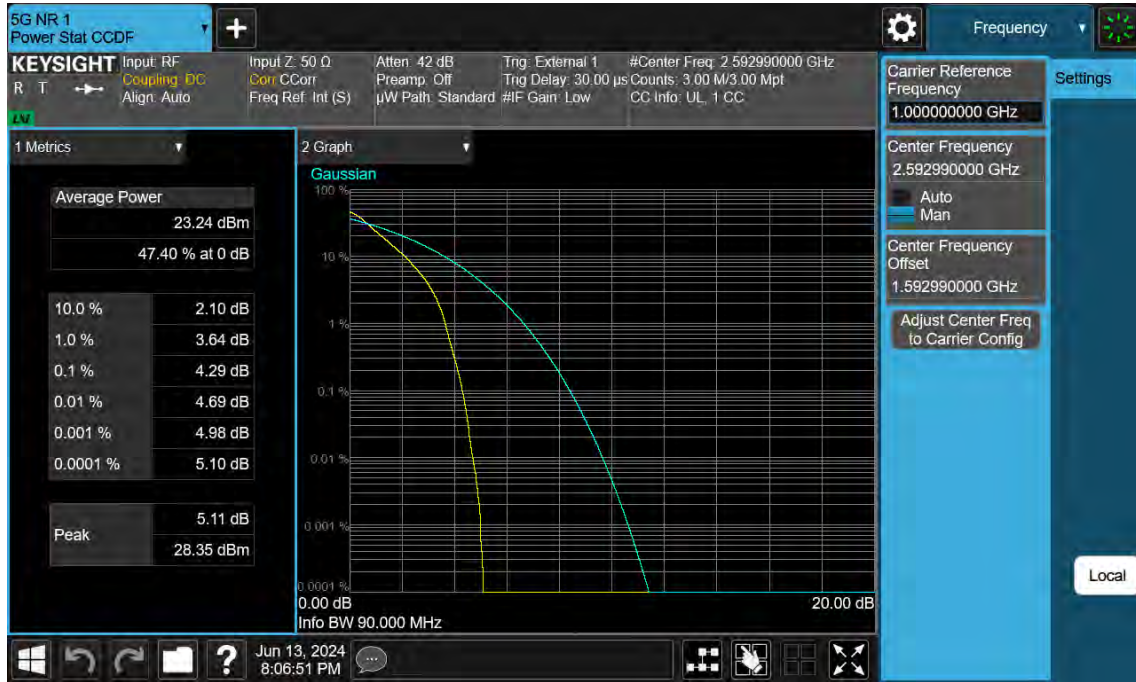

100 MHz / 16QAM / FULL RB Size

100 MHz / 64QAM / FULL RB Size

100 MHz / 256QAM / FULL RB Size

90 MHz / $\pi/2$ BPSK / FULL RB Size

90 MHz / QPSK / FULL RB Size

90 MHz / 16QAM / FULL RB Size

90 MHz / 64QAM / FULL RB Size

90 MHz / 256QAM / FULL RB Size

80 MHz / $\pi/2$ BPSK / FULL RB Size

80 MHz / QPSK / FULL RB Size

80 MHz / 16QAM / FULL RB Size

80 MHz / 64QAM / FULL RB Size

80 MHz / 256QAM / FULL RB Size

60 MHz / $\pi/2$ BPSK / FULL RB Size