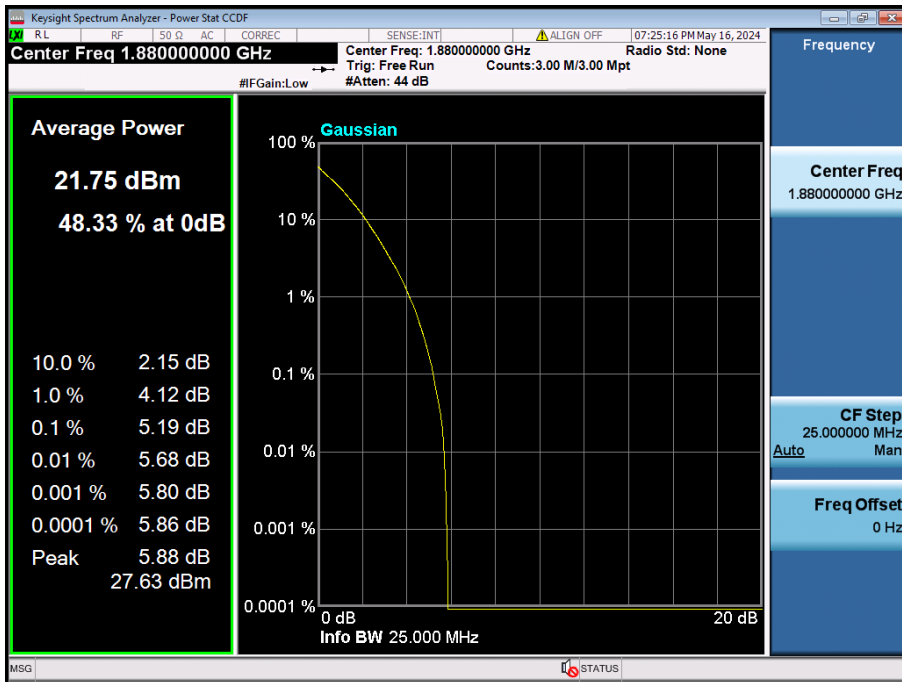

8.2.7. NR Band n2

20 MHz / $\pi/2$ BPSK / FULL RB Size

20 MHz / QPSK / FULL RB Size

20 MHz / 16QAM / FULL RB Size

20 MHz / 64QAM / FULL RB Size

20 MHz / 256QAM / FULL RB Size

15 MHz / 16QAM / FULL RB Size

15 MHz / 64QAM / FULL RB Size

15 MHz / 256QAM / FULL RB Size

10 MHz / $\pi/2$ BPSK / FULL RB Size

10 MHz / QPSK / FULL RB Size

10 MHz / 16QAM / FULL RB Size

10 MHz / 64QAM / FULL RB Size

10 MHz / 256QAM / FULL RB Size

5 MHz / 256QAM / FULL RB Size