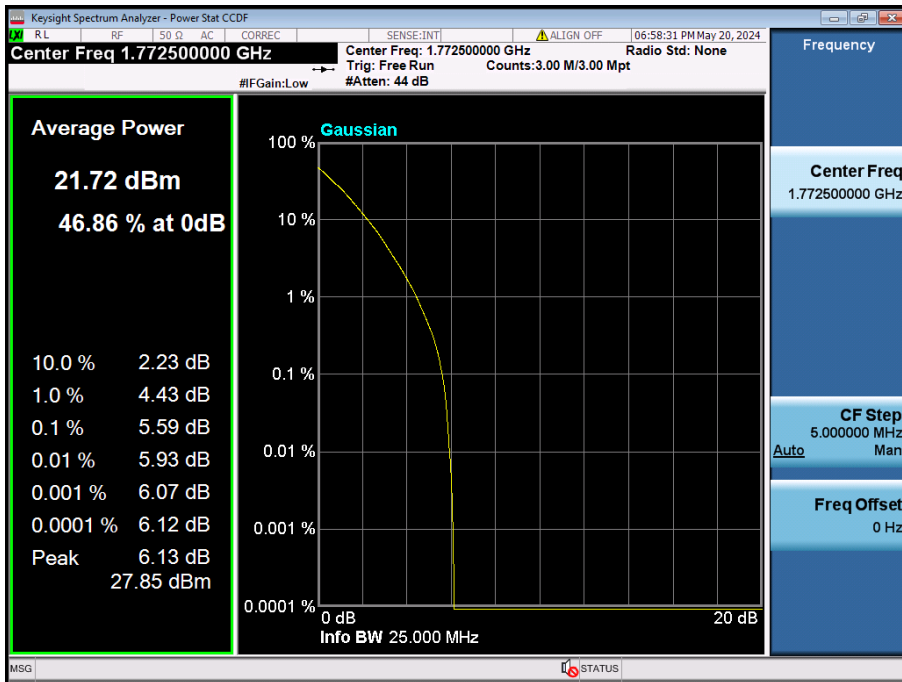

10 MHz / 256QAM / FULL RB Size

5 MHz / 16QAM / FULL RB Size

5 MHz / 64QAM / FULL RB Size

5 MHz / 256QAM / FULL RB Size

8.1.6. NR Band n66

20 MHz / $\pi/2$ BPSK / FULL RB Size

20 MHz / QPSK / FULL RB Size

20 MHz / 16QAM / FULL RB Size

20 MHz / 64QAM / FULL RB Size

20 MHz / 256QAM / FULL RB Size

15 MHz / $\pi/2$ BPSK / FULL RB Size

15 MHz / QPSK / FULL RB Size

15 MHz / 256QAM / FULL RB Size

10 MHz / 256QAM / FULL RB Size

5 MHz / 256QAM / FULL RB Size