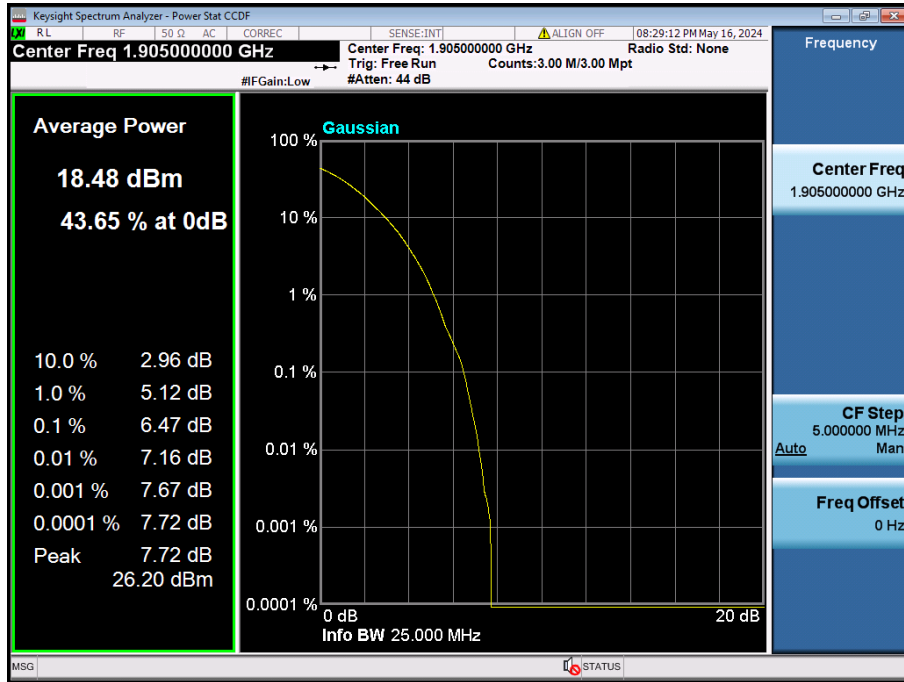

15 MHz / 256QAM / FULL RB Size

10 MHz / $\pi/2$ BPSK / FULL RB Size

10 MHz / QPSK / FULL RB Size

10 MHz / 16QAM / FULL RB Size

10 MHz / 64QAM / FULL RB Size

10 MHz / 256QAM / FULL RB Size

5 MHz / 256QAM / FULL RB Size