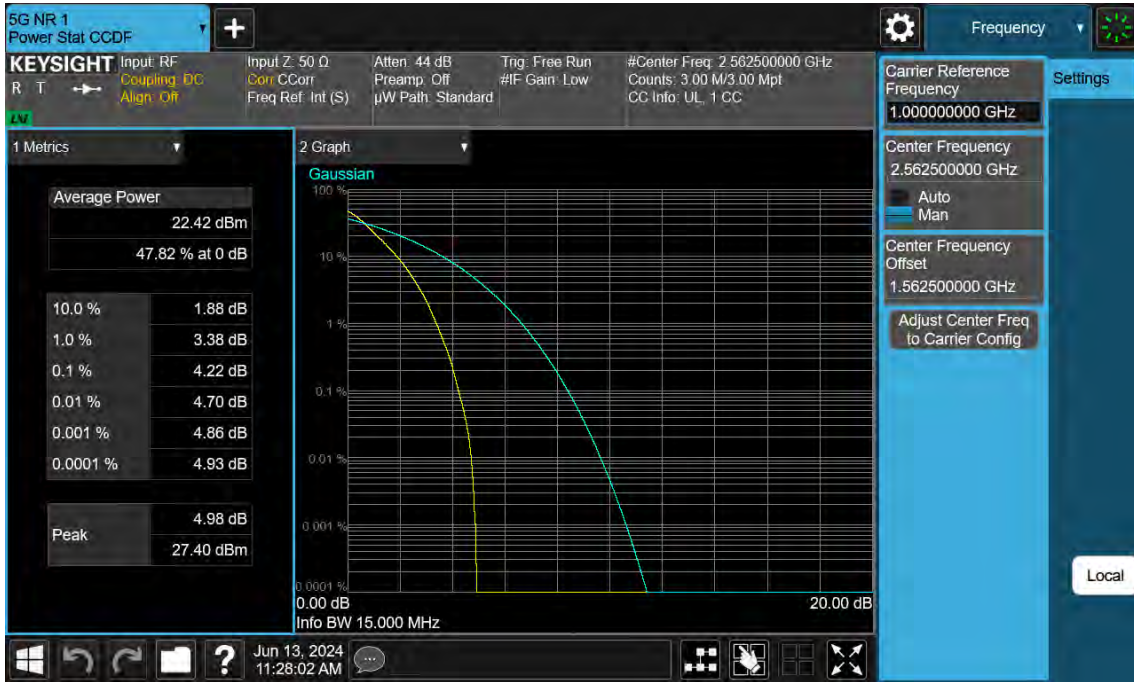

8.2.8. NR Band n7

20 MHz / $\pi/2$ BPSK / FULL RB Size

20 MHz / QPSK / FULL RB Size

20 MHz / 16QAM / FULL RB Size

20 MHz / 64QAM / FULL RB Size

20 MHz / 256QAM / FULL RB Size

15 MHz / $\pi/2$ BPSK / FULL RB Size