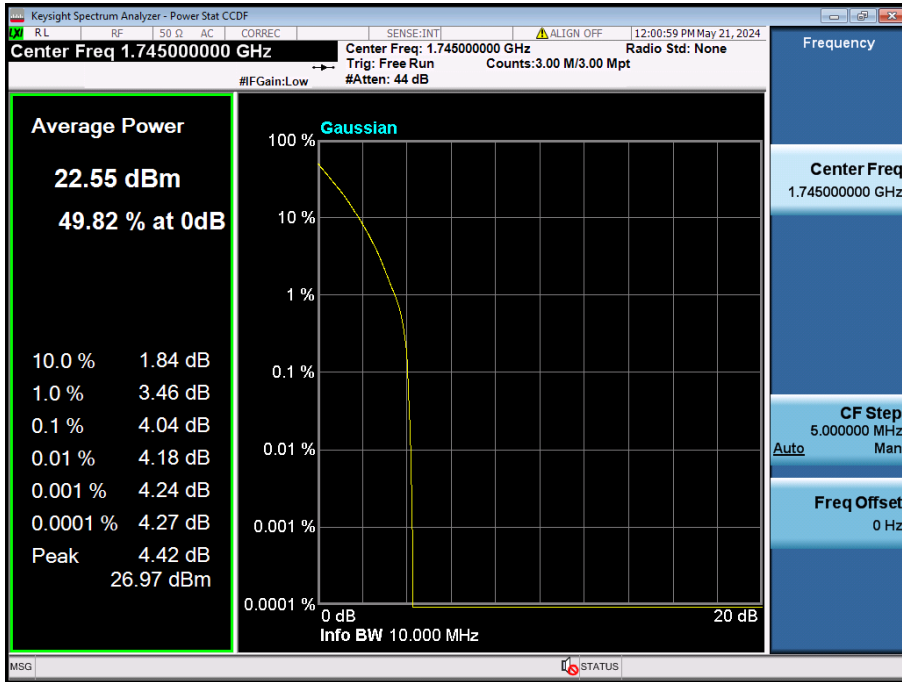

20 MHz / 64QAM / FULL RB Size

20 MHz / 256QAM / FULL RB Size

15 MHz / $\pi/2$ BPSK / FULL RB Size

15 MHz / QPSK / FULL RB Size

15 MHz / 256QAM / FULL RB Size

10 MHz / 256QAM / FULL RB Size

5 MHz / 256QAM / FULL RB Size