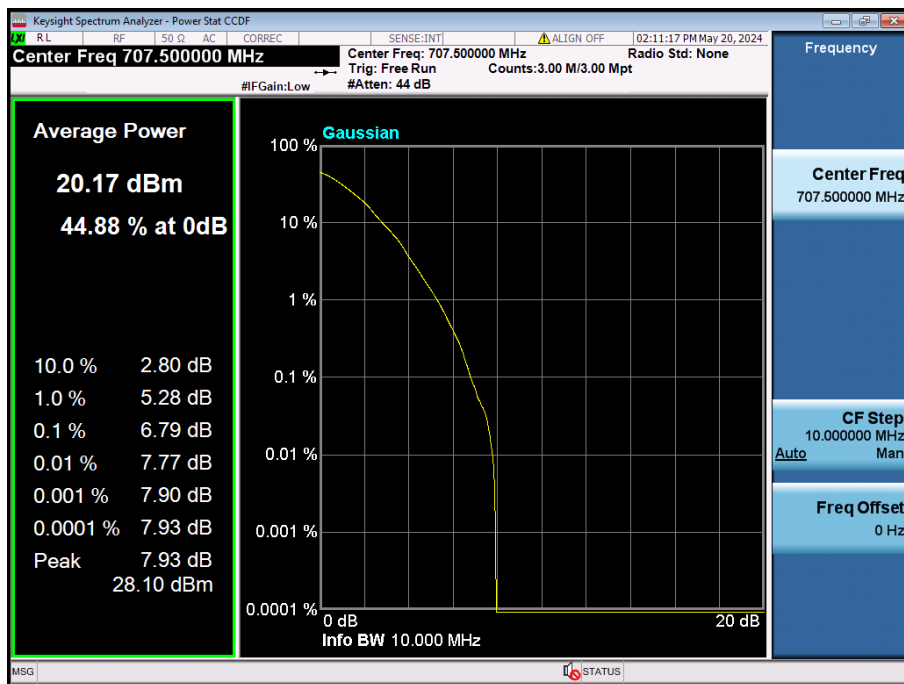

8.2.2. NR Band n12

15 MHz / $\pi/2$ BPSK / FULL RB Size

15 MHz / QPSK / FULL RB Size

15 MHz / 256QAM / FULL RB Size

10 MHz / 256QAM / FULL RB Size

5 MHz / 256QAM / FULL RB Size

8.2.3. NR Band n13

10 MHz / $\pi/2$ BPSK / FULL RB Size