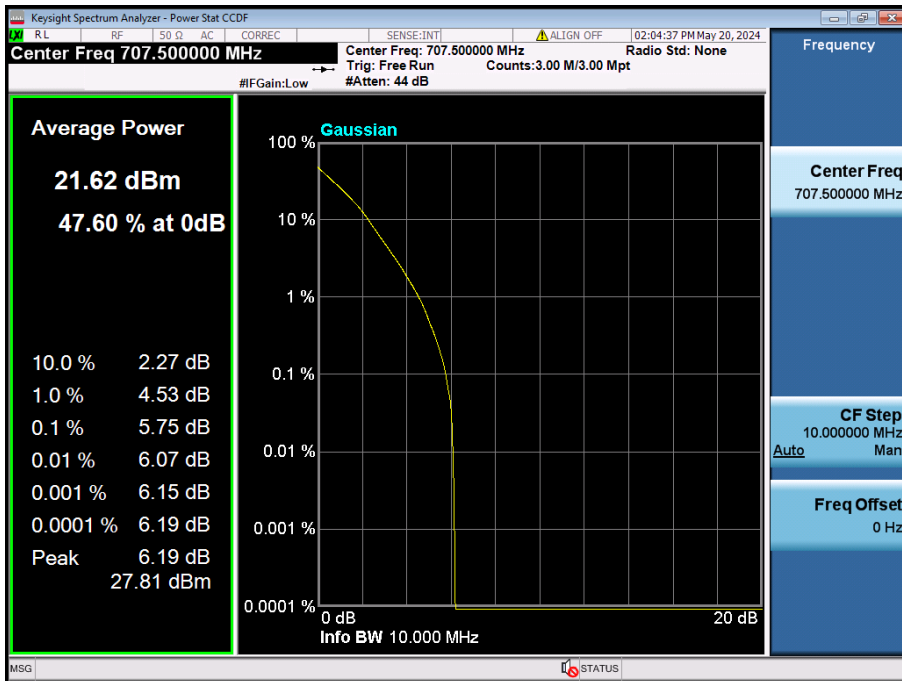

8.2.2. NR Band n12

15 MHz / $\pi/2$ BPSK / FULL RB Size

15 MHz / QPSK / FULL RB Size

15 MHz / 256QAM / FULL RB Size

10 MHz / 256QAM / FULL RB Size

5 MHz / 256QAM / FULL RB Size

8.2.3. NR Band n13

10 MHz / $\pi/2$ BPSK / FULL RB Size

10 MHz / QPSK / FULL RB Size

10 MHz / 256QAM / FULL RB Size

5 MHz / $\pi/2$ BPSK / FULL RB Size

5 MHz / QPSK / FULL RB Size

5 MHz / 256QAM / FULL RB Size

8.2.4. NR Band n14

10 MHz / $\pi/2$ BPSK / FULL RB Size