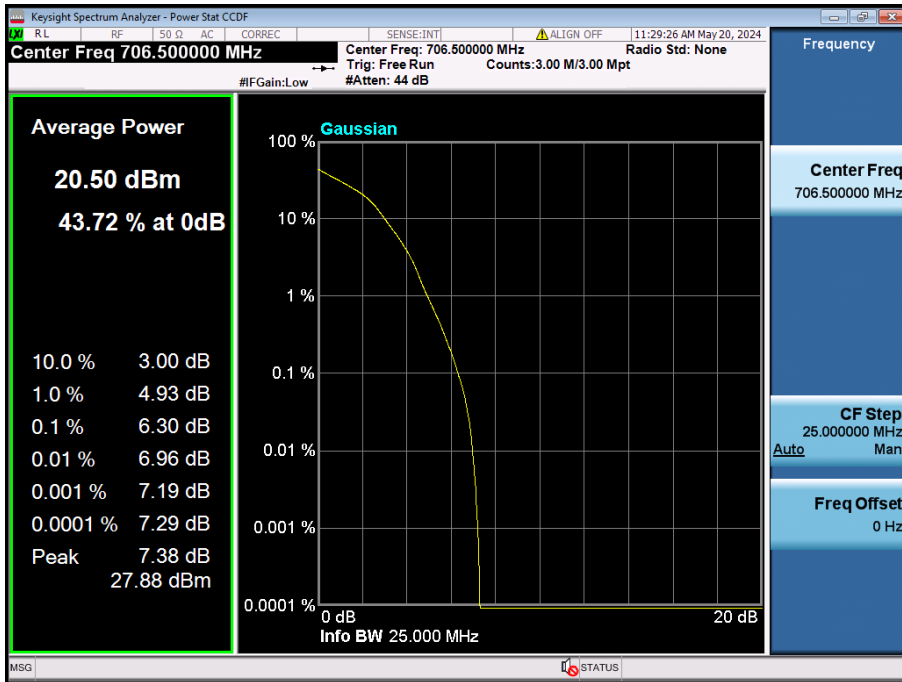

8.2.2. NR Band n12

15 MHz / $\pi/2$ BPSK / FULL RB Size

15 MHz / QPSK / FULL RB Size

15 MHz / 256QAM / FULL RB Size

10 MHz / 256QAM / FULL RB Size

5 MHz / 256QAM / FULL RB Size

8.2.3. NR Band n13

10 MHz / $\pi/2$ BPSK / FULL RB Size

10 MHz / QPSK / FULL RB Size

10 MHz / 256QAM / FULL RB Size

5 MHz / $\pi/2$ BPSK / FULL RB Size

5 MHz / QPSK / FULL RB Size

5 MHz / 256QAM / FULL RB Size

8.2.4. NR Band n14

10 MHz / $\pi/2$ BPSK / FULL RB Size