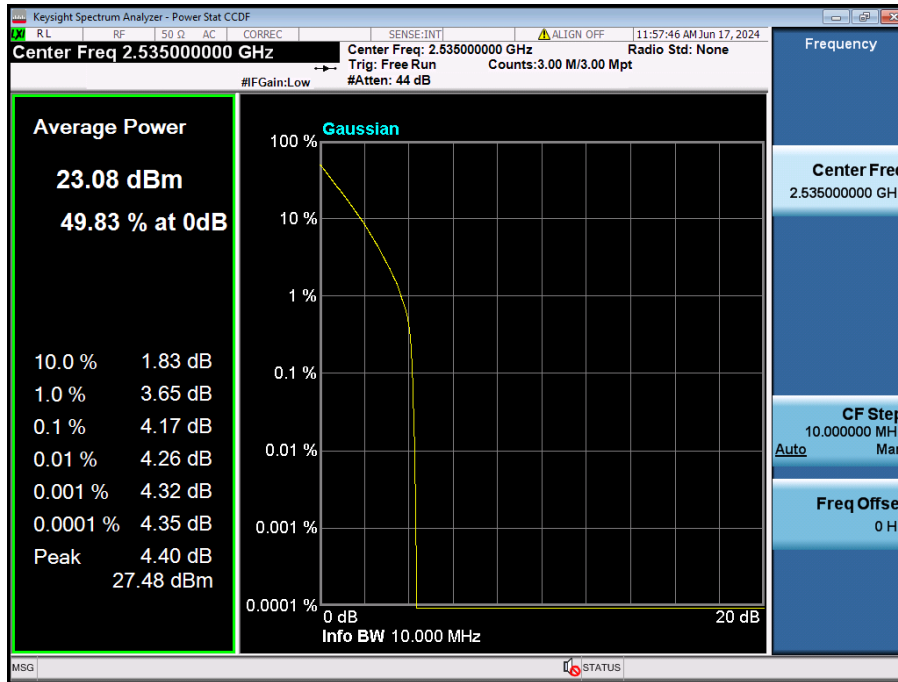

5 MHz / $\pi/2$ BPSK / FULL RB Size