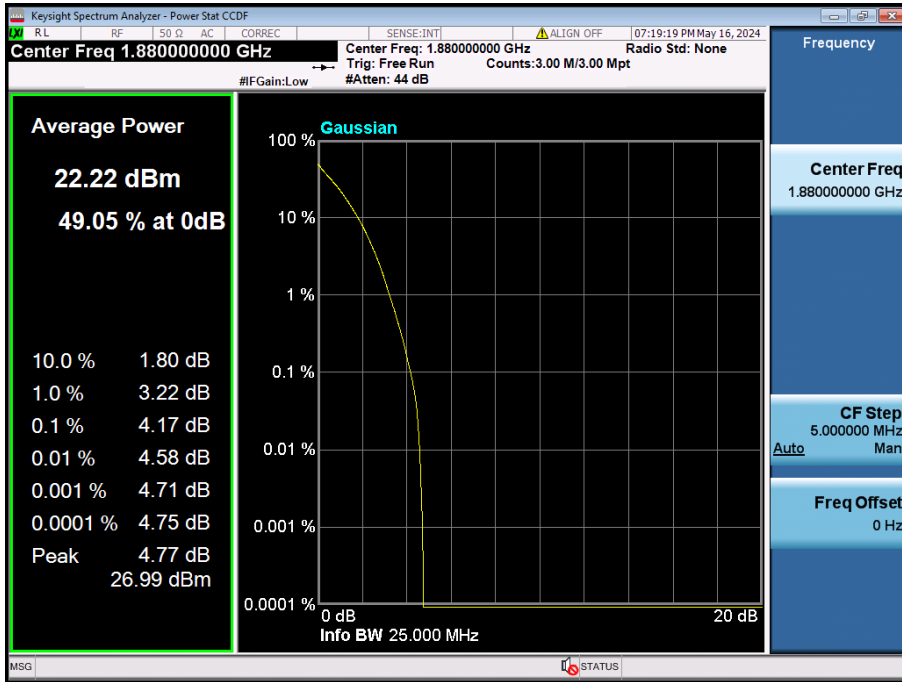

10 MHz / $\pi/2$ BPSK / FULL RB Size