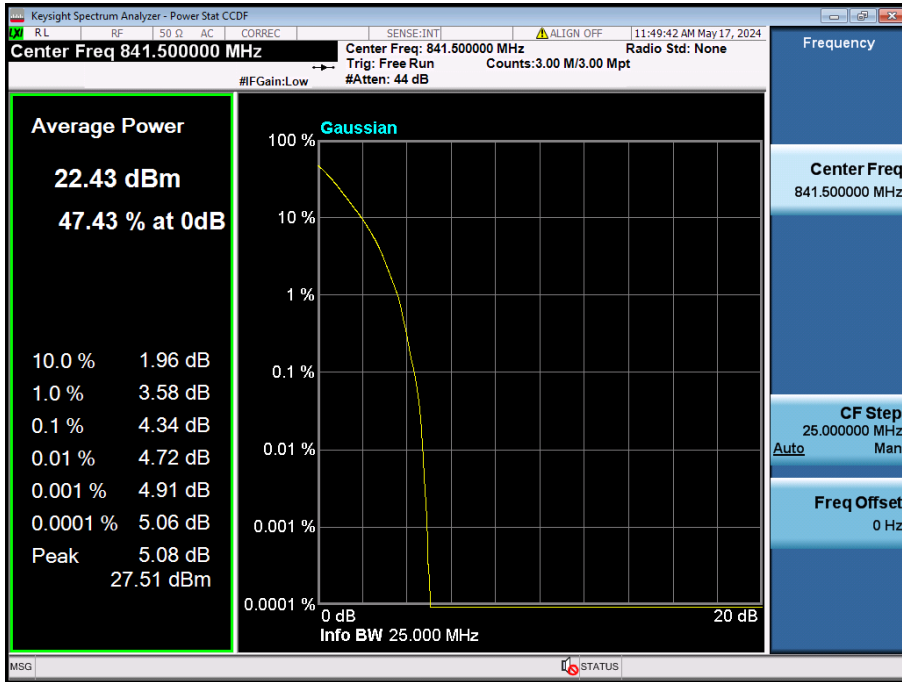

10 MHz / QPSK / FULL RB Size

10 MHz / 256QAM / FULL RB Size

5 MHz / $\pi/2$ BPSK / FULL RB Size

5 MHz / QPSK / FULL RB Size

5 MHz / 256QAM / FULL RB Size

8.2.5. NR Band n5

20 MHz / 256QAM / FULL RB Size

15 MHz / 256QAM / FULL RB Size