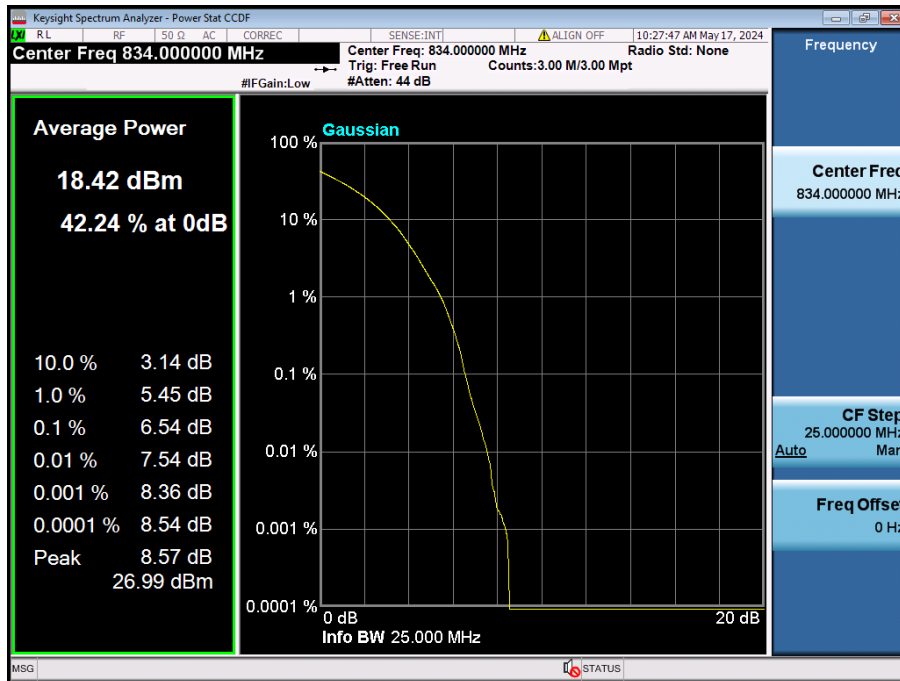

10 MHz / QPSK / FULL RB Size

10 MHz / 256QAM / FULL RB Size

5 MHz / $\pi/2$ BPSK / FULL RB Size

5 MHz / QPSK / FULL RB Size

5 MHz / 256QAM / FULL RB Size

8.2.5. NR Band n5

20 MHz / 256QAM / FULL RB Size

15 MHz / 256QAM / FULL RB Size