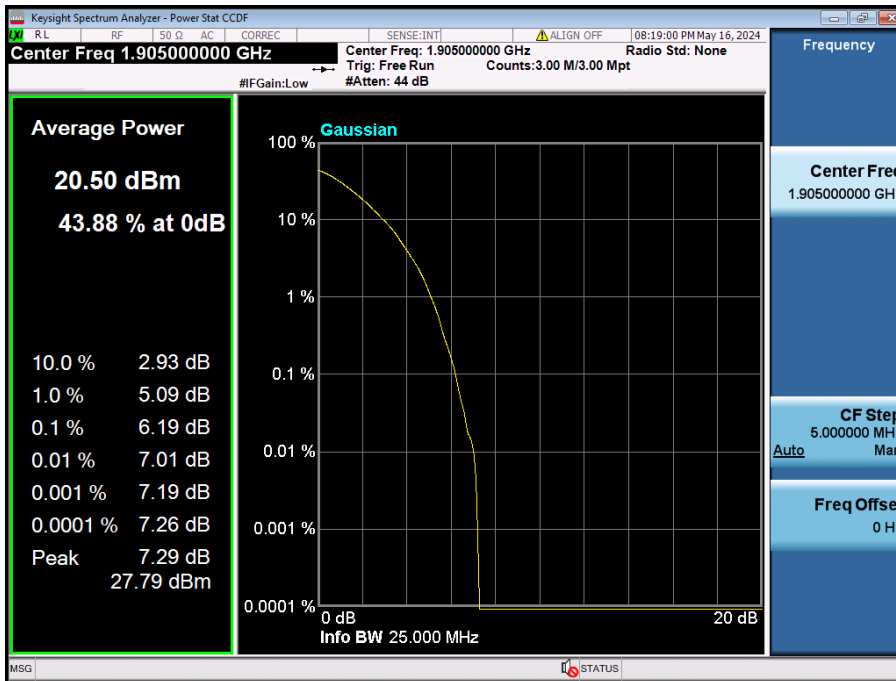

15 MHz / 256QAM / FULL RB Size

10 MHz / $\pi/2$ BPSK / FULL RB Size

10 MHz / QPSK / FULL RB Size

10 MHz / 16QAM / FULL RB Size

10 MHz / 64QAM / FULL RB Size

10 MHz / 256QAM / FULL RB Size

5 MHz / 256QAM / FULL RB Size