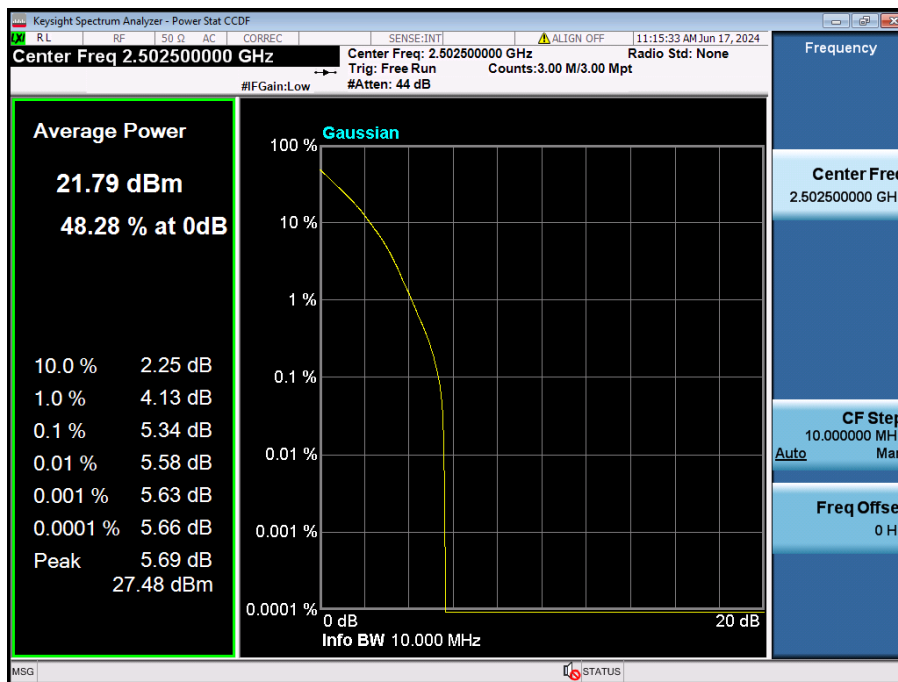

5 MHz / QPSK / FULL RB Size