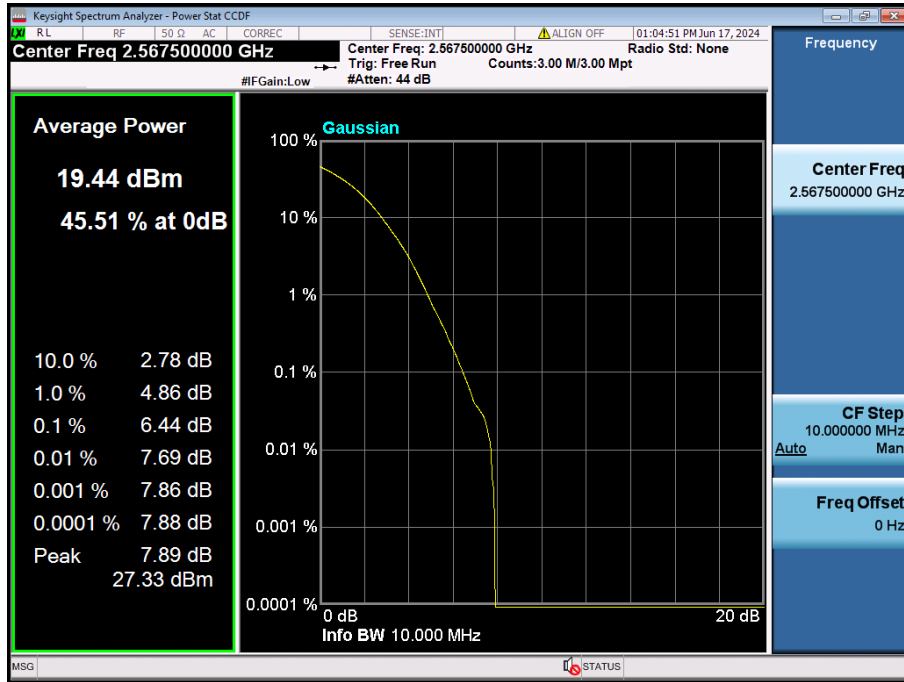

10 MHz / 64QAM / FULL RB Size

10 MHz / 256QAM / FULL RB Size

5 MHz / $\pi/2$ BPSK / FULL RB Size

5 MHz / QPSK / FULL RB Size

5 MHz / 256QAM / FULL RB Size

8.2.9. NR Band n41

100 MHz / $\pi/2$ BPSK / FULL RB Size

100 MHz / QPSK / FULL RB Size