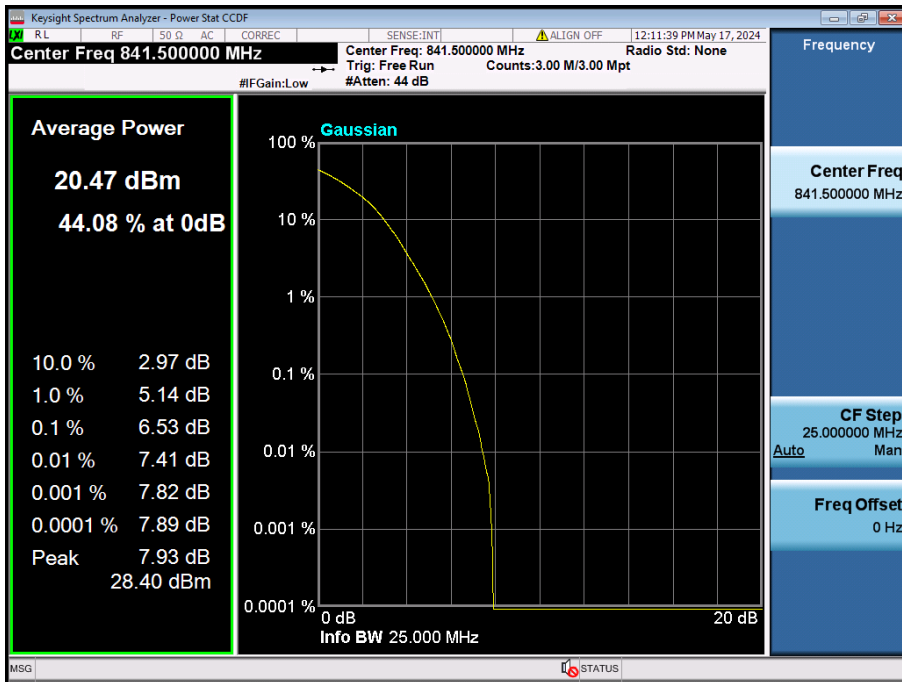

10 MHz / QPSK / FULL RB Size

10 MHz / 256QAM / FULL RB Size

5 MHz / $\pi/2$ BPSK / FULL RB Size

5 MHz / QPSK / FULL RB Size

5 MHz / 256QAM / FULL RB Size

8.2.5. NR Band n5

20 MHz / 256QAM / FULL RB Size

15 MHz / 256QAM / FULL RB Size