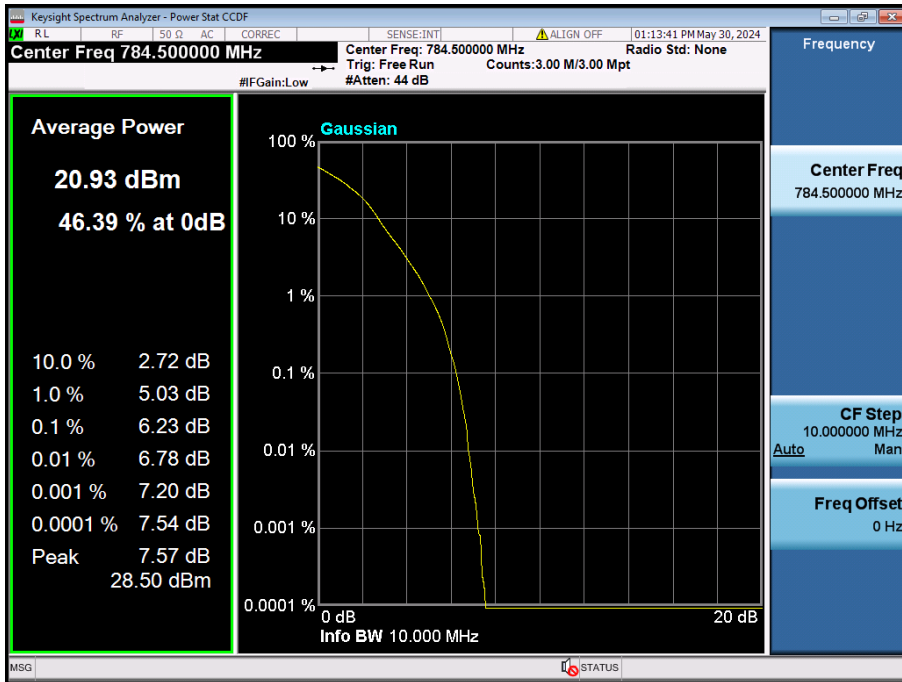

10 MHz / QPSK / FULL RB Size

10 MHz / 256QAM / FULL RB Size

5 MHz / $\pi/2$ BPSK / FULL RB Size

5 MHz / QPSK / FULL RB Size

5 MHz / 256QAM / FULL RB Size

8.2.4. NR Band n14

10 MHz / $\pi/2$ BPSK / FULL RB Size

10 MHz / QPSK / FULL RB Size

10 MHz / 256QAM / FULL RB Size

5 MHz / $\pi/2$ BPSK / FULL RB Size

5 MHz / QPSK / FULL RB Size

5 MHz / 256QAM / FULL RB Size

8.2.5. NR Band n5

20 MHz / 256QAM / FULL RB Size

15 MHz / 256QAM / FULL RB Size