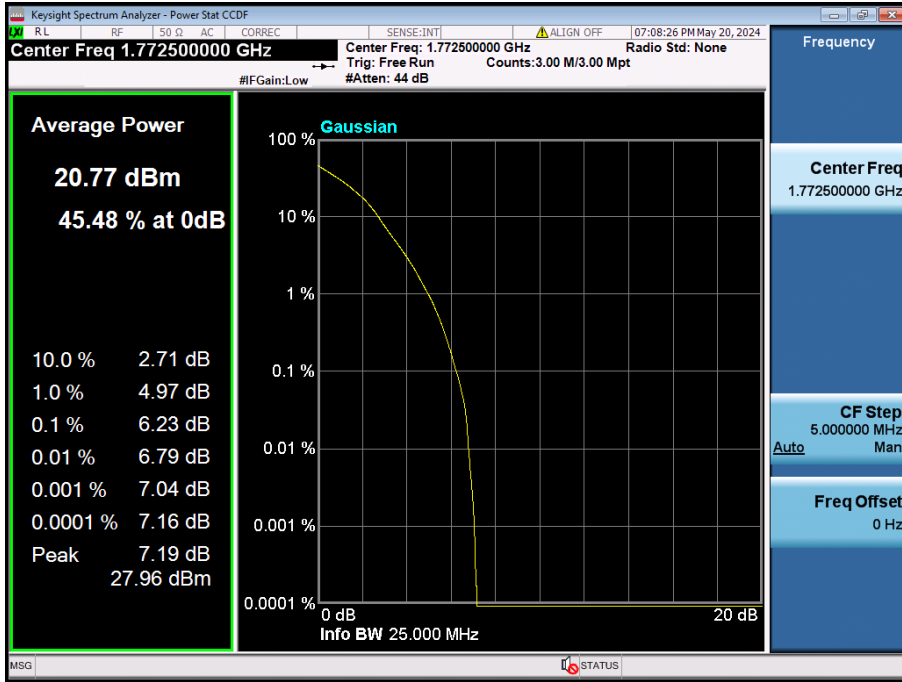

20 MHz / 64QAM / FULL RB Size

20 MHz / 256QAM / FULL RB Size

15 MHz / $\pi/2$ BPSK / FULL RB Size

15 MHz / QPSK / FULL RB Size

15 MHz / 256QAM / FULL RB Size

10 MHz / 256QAM / FULL RB Size

5 MHz / 256QAM / FULL RB Size