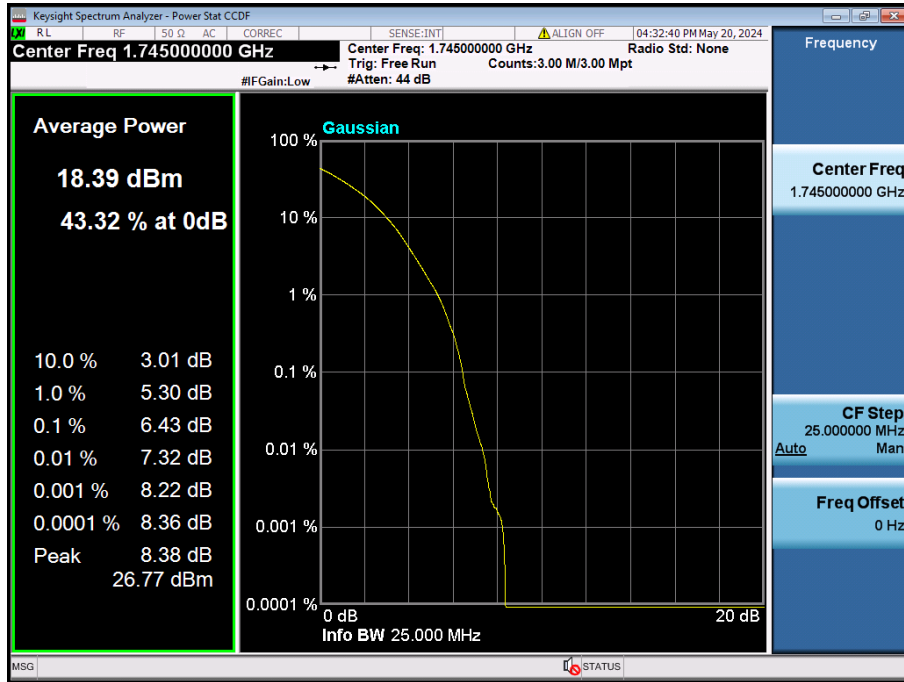

10 MHz / 256QAM / FULL RB Size

5 MHz / 16QAM / FULL RB Size

5 MHz / 64QAM / FULL RB Size

5 MHz / 256QAM / FULL RB Size

8.1.6. NR Band n66

20 MHz / $\pi/2$ BPSK / FULL RB Size

20 MHz / QPSK / FULL RB Size

20 MHz / 16QAM / FULL RB Size

20 MHz / 64QAM / FULL RB Size

20 MHz / 256QAM / FULL RB Size

15 MHz / $\pi/2$ BPSK / FULL RB Size

15 MHz / QPSK / FULL RB Size

15 MHz / 256QAM / FULL RB Size

10 MHz / 256QAM / FULL RB Size

5 MHz / 256QAM / FULL RB Size