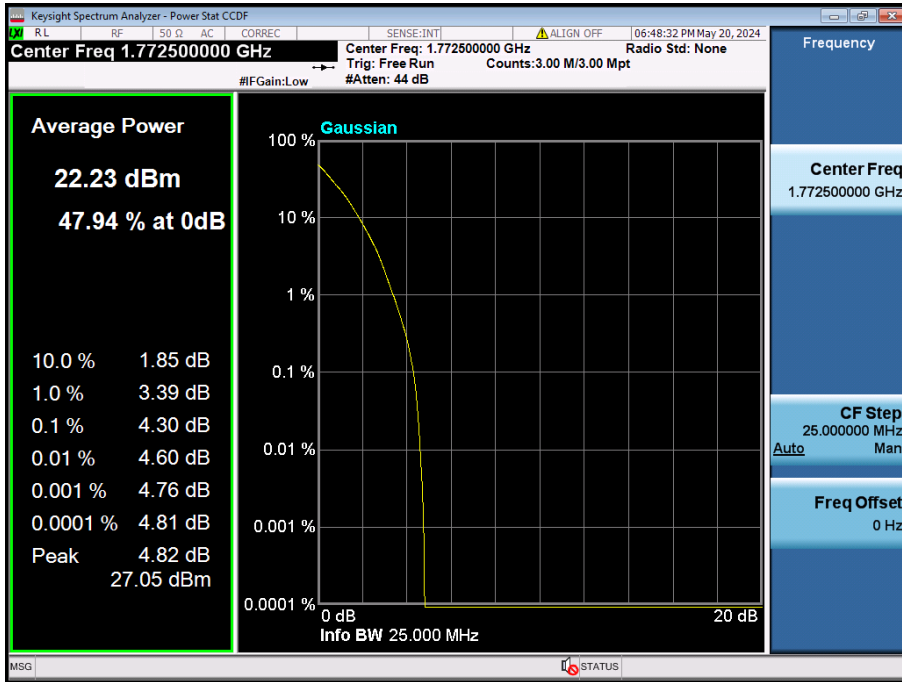

20 MHz / 64QAM / FULL RB Size

20 MHz / 256QAM / FULL RB Size

15 MHz / $\pi/2$ BPSK / FULL RB Size

15 MHz / QPSK / FULL RB Size

15 MHz / 256QAM / FULL RB Size

10 MHz / 256QAM / FULL RB Size

5 MHz / 256QAM / FULL RB Size