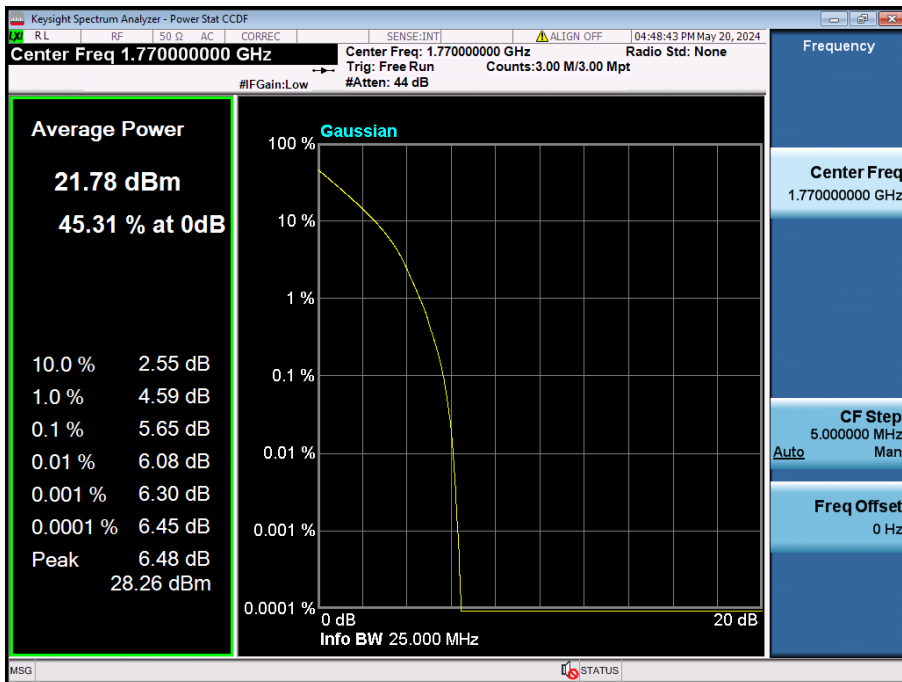

10 MHz / 256QAM / FULL RB Size

5 MHz / 16QAM / FULL RB Size

5 MHz / 64QAM / FULL RB Size

5 MHz / 256QAM / FULL RB Size

8.1.6. NR Band n66

20 MHz / $\pi/2$ BPSK / FULL RB Size

20 MHz / QPSK / FULL RB Size

20 MHz / 16QAM / FULL RB Size

20 MHz / 64QAM / FULL RB Size

20 MHz / 256QAM / FULL RB Size

15 MHz / $\pi/2$ BPSK / FULL RB Size

15 MHz / QPSK / FULL RB Size

15 MHz / 256QAM / FULL RB Size

10 MHz / 256QAM / FULL RB Size

5 MHz / 256QAM / FULL RB Size