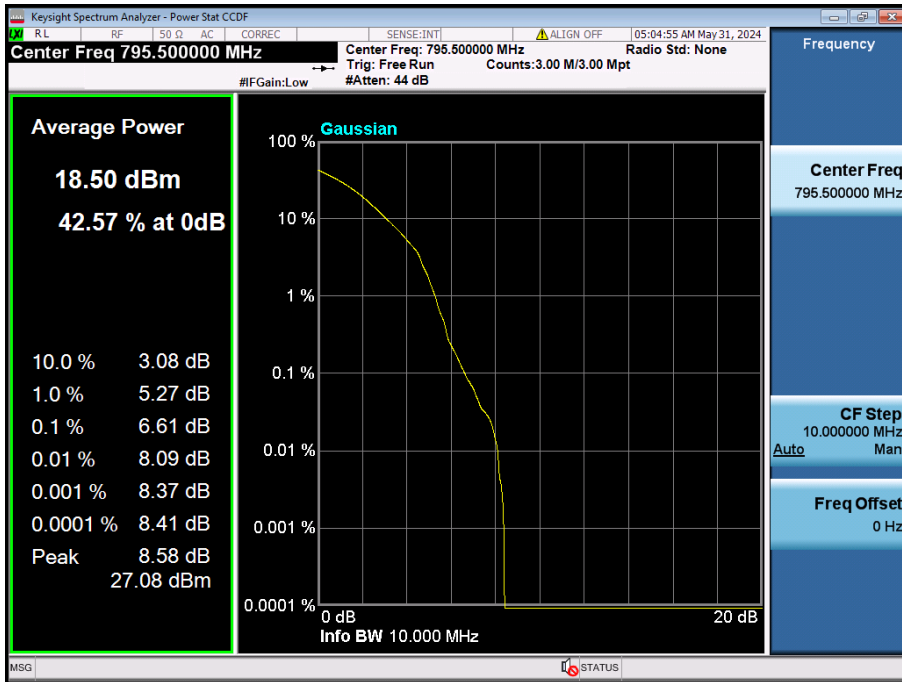

10 MHz / QPSK / FULL RB Size

10 MHz / 256QAM / FULL RB Size

5 MHz / $\pi/2$ BPSK / FULL RB Size

5 MHz / QPSK / FULL RB Size

5 MHz / 256QAM / FULL RB Size

8.2.5. NR Band n5

20 MHz / 256QAM / FULL RB Size

15 MHz / 256QAM / FULL RB Size