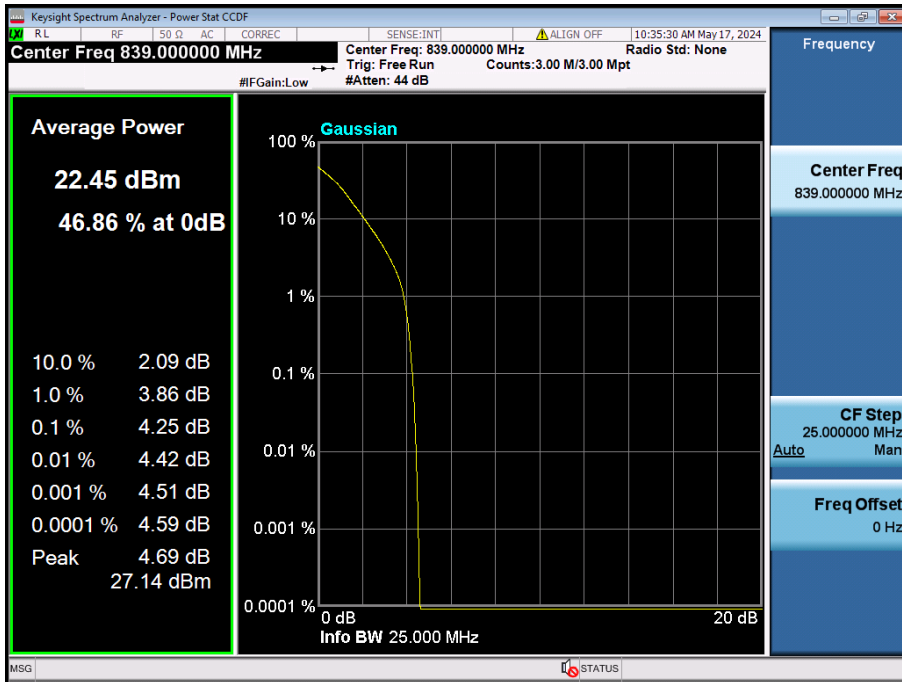

10 MHz / QPSK / FULL RB Size

10 MHz / 256QAM / FULL RB Size

5 MHz / $\pi/2$ BPSK / FULL RB Size

5 MHz / QPSK / FULL RB Size

5 MHz / 256QAM / FULL RB Size

8.2.5. NR Band n5

20 MHz / 256QAM / FULL RB Size

15 MHz / 256QAM / FULL RB Size