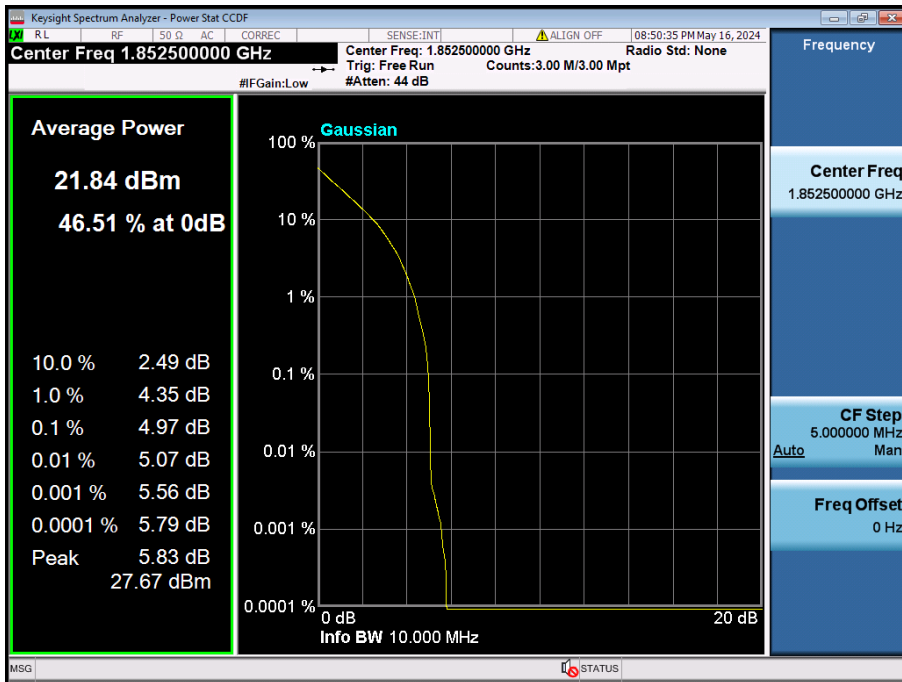

15 MHz / 256QAM / FULL RB Size

10 MHz / $\pi/2$ BPSK / FULL RB Size

10 MHz / QPSK / FULL RB Size

10 MHz / 16QAM / FULL RB Size

10 MHz / 64QAM / FULL RB Size

10 MHz / 256QAM / FULL RB Size

5 MHz / 256QAM / FULL RB Size