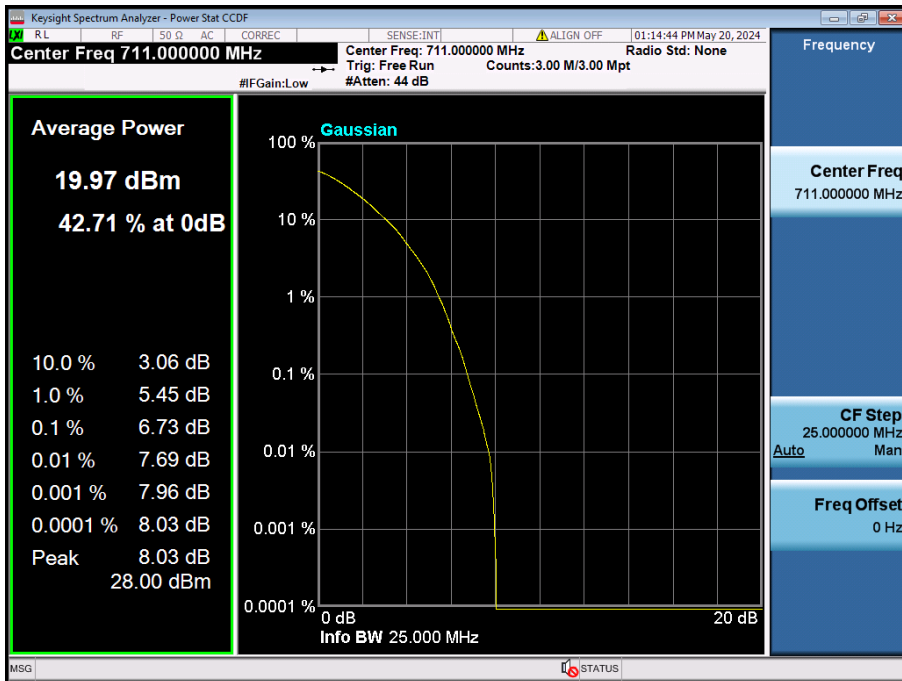

8.2.2. NR Band n12

15 MHz / $\pi/2$ BPSK / FULL RB Size

15 MHz / QPSK / FULL RB Size

15 MHz / 256QAM / FULL RB Size

10 MHz / 256QAM / FULL RB Size

5 MHz / 256QAM / FULL RB Size

8.2.3. NR Band n13

10 MHz / $\pi/2$ BPSK / FULL RB Size

10 MHz / QPSK / FULL RB Size

10 MHz / 256QAM / FULL RB Size

5 MHz / $\pi/2$ BPSK / FULL RB Size

5 MHz / QPSK / FULL RB Size

5 MHz / 256QAM / FULL RB Size

8.2.4. NR Band n14

10 MHz / $\pi/2$ BPSK / FULL RB Size