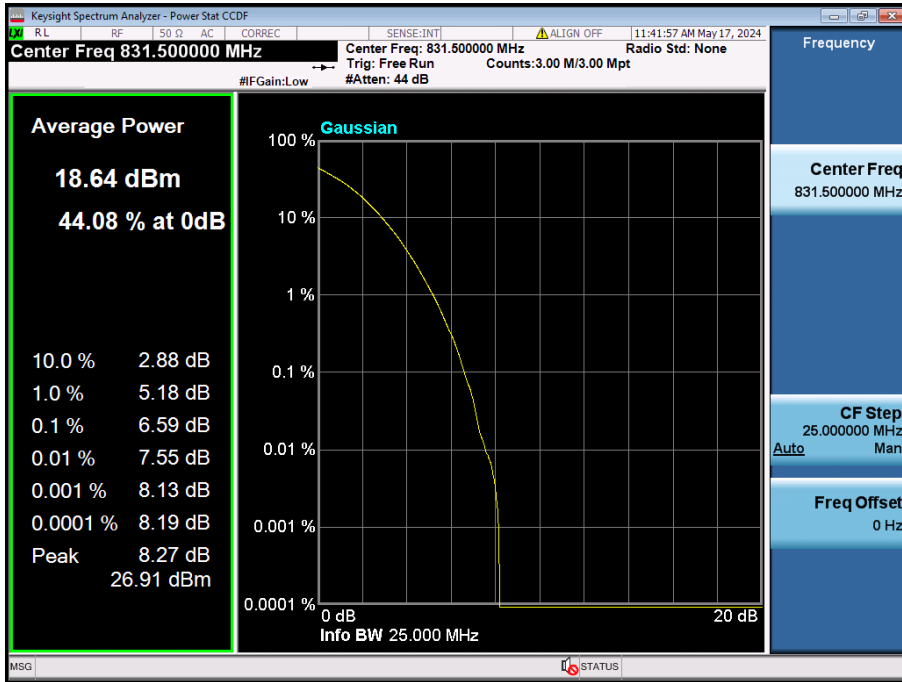

10 MHz / QPSK / FULL RB Size

10 MHz / 256QAM / FULL RB Size

5 MHz / $\pi/2$ BPSK / FULL RB Size

5 MHz / QPSK / FULL RB Size

5 MHz / 256QAM / FULL RB Size

8.2.5. NR Band n5

20 MHz / 256QAM / FULL RB Size

15 MHz / 256QAM / FULL RB Size