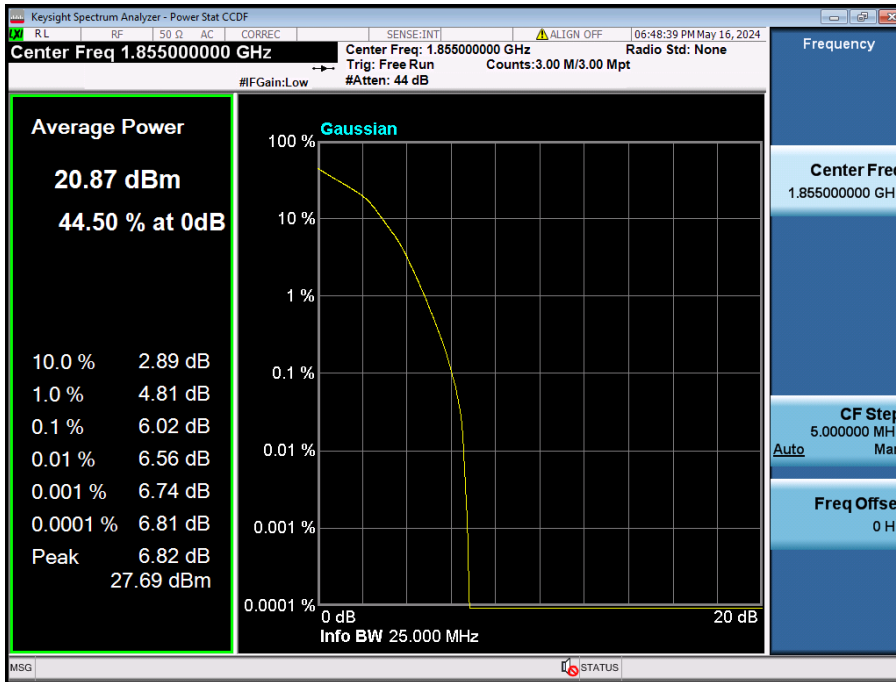

8.2.7. NR Band n2

20 MHz / $\pi/2$ BPSK / FULL RB Size

20 MHz / QPSK / FULL RB Size

20 MHz / 16QAM / FULL RB Size

20 MHz / 64QAM / FULL RB Size

20 MHz / 256QAM / FULL RB Size

15 MHz / 16QAM / FULL RB Size

15 MHz / 64QAM / FULL RB Size

15 MHz / 256QAM / FULL RB Size

10 MHz / $\pi/2$ BPSK / FULL RB Size

10 MHz / QPSK / FULL RB Size

10 MHz / 16QAM / FULL RB Size

10 MHz / 64QAM / FULL RB Size

10 MHz / 256QAM / FULL RB Size

5 MHz / 256QAM / FULL RB Size