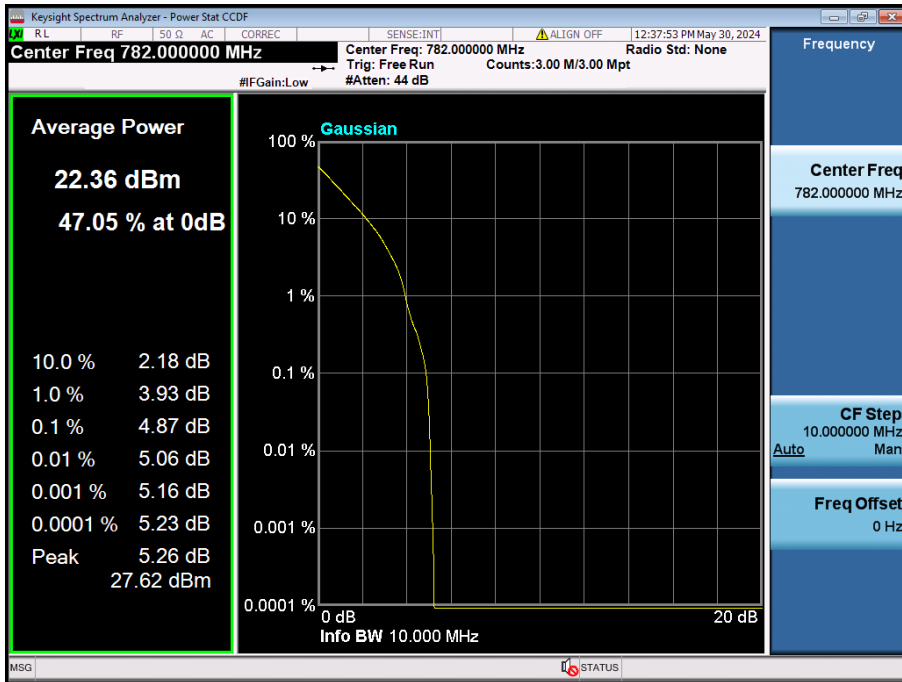

8.2.2. NR Band n12

15 MHz / $\pi/2$ BPSK / FULL RB Size

15 MHz / QPSK / FULL RB Size

15 MHz / 256QAM / FULL RB Size

10 MHz / 256QAM / FULL RB Size

5 MHz / 256QAM / FULL RB Size

8.2.3. NR Band n13

10 MHz / $\pi/2$ BPSK / FULL RB Size

10 MHz / QPSK / FULL RB Size

10 MHz / 256QAM / FULL RB Size

5 MHz / $\pi/2$ BPSK / FULL RB Size

5 MHz / QPSK / FULL RB Size

5 MHz / 256QAM / FULL RB Size

8.2.4. NR Band n14

10 MHz / $\pi/2$ BPSK / FULL RB Size