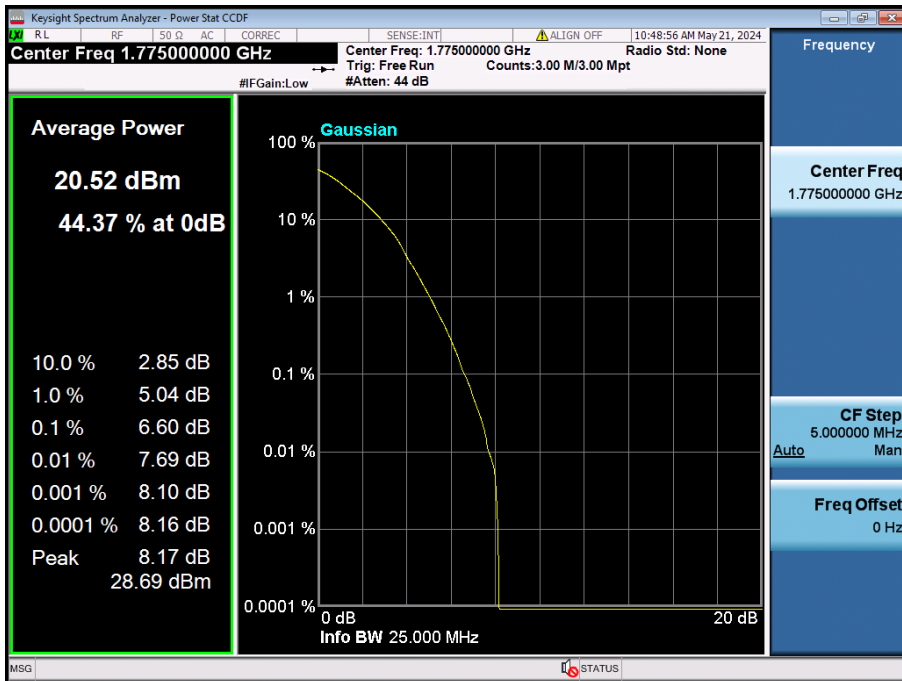

20 MHz / 64QAM / FULL RB Size

20 MHz / 256QAM / FULL RB Size

15 MHz / $\pi/2$ BPSK / FULL RB Size

15 MHz / QPSK / FULL RB Size

15 MHz / 256QAM / FULL RB Size

10 MHz / 256QAM / FULL RB Size

5 MHz / 256QAM / FULL RB Size