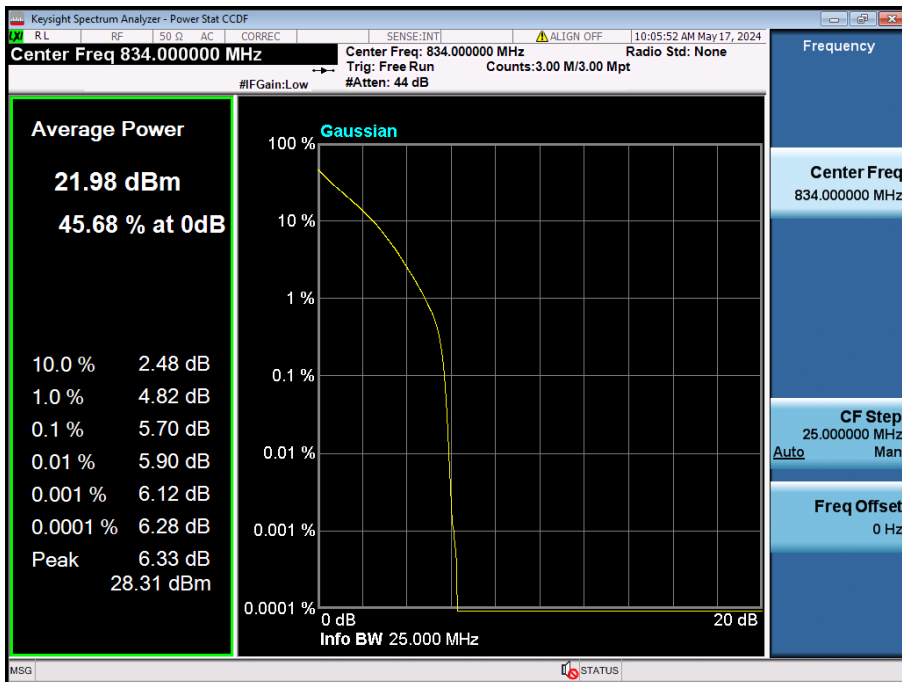

10 MHz / QPSK / FULL RB Size

10 MHz / 256QAM / FULL RB Size

5 MHz / $\pi/2$ BPSK / FULL RB Size

5 MHz / QPSK / FULL RB Size

5 MHz / 256QAM / FULL RB Size

8.2.5. NR Band n5

20 MHz / 256QAM / FULL RB Size

15 MHz / 256QAM / FULL RB Size