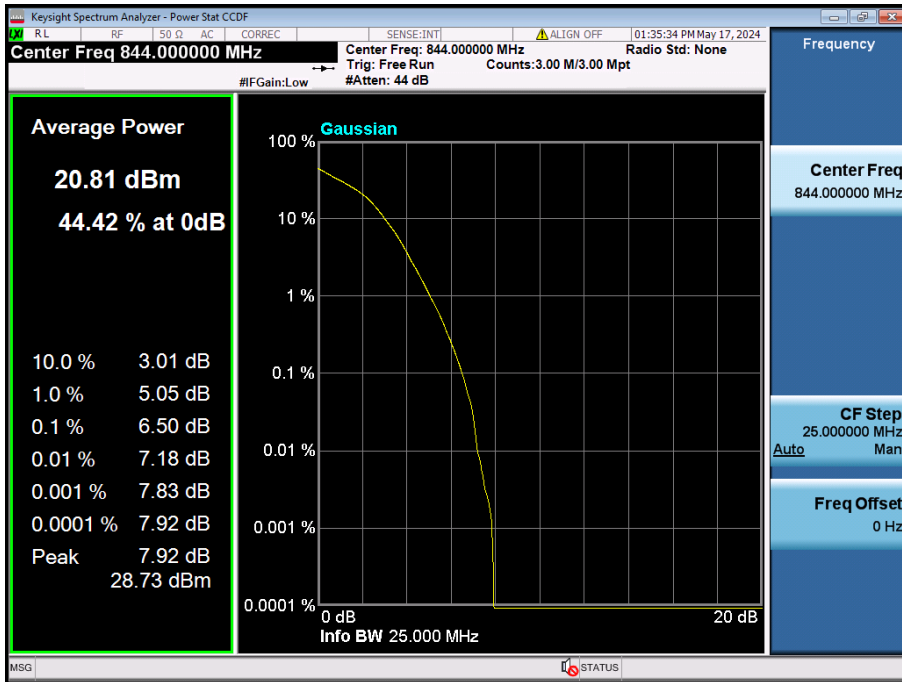

10 MHz / QPSK / FULL RB Size

10 MHz / 256QAM / FULL RB Size

5 MHz / $\pi/2$ BPSK / FULL RB Size

5 MHz / QPSK / FULL RB Size

5 MHz / 256QAM / FULL RB Size

8.2.5. NR Band n5

20 MHz / 256QAM / FULL RB Size

15 MHz / 256QAM / FULL RB Size