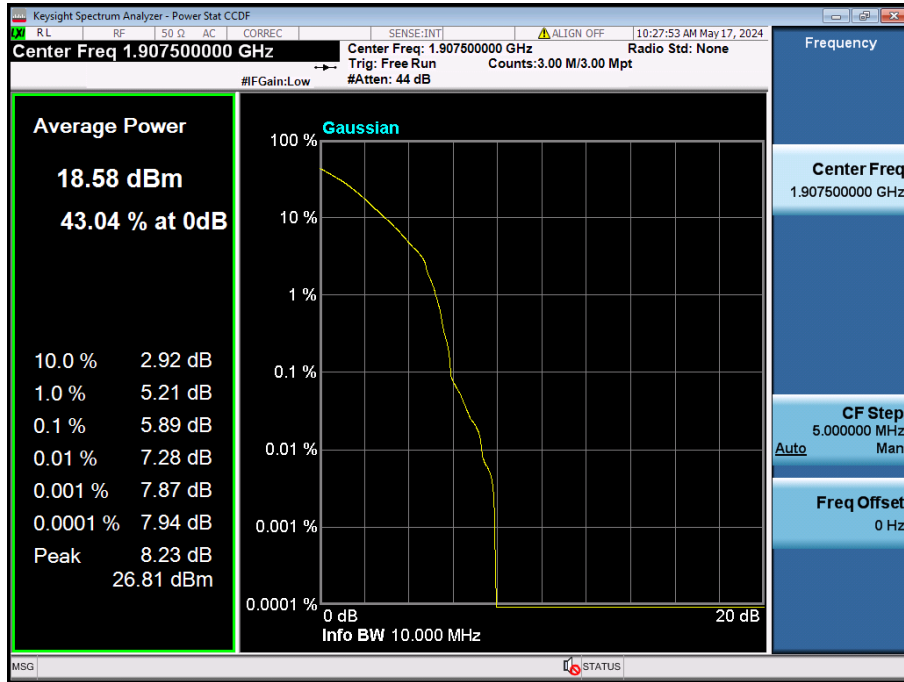

15 MHz / 256QAM / FULL RB Size

10 MHz / $\pi/2$ BPSK / FULL RB Size

10 MHz / QPSK / FULL RB Size

10 MHz / 16QAM / FULL RB Size

10 MHz / 64QAM / FULL RB Size

10 MHz / 256QAM / FULL RB Size

5 MHz / 256QAM / FULL RB Size