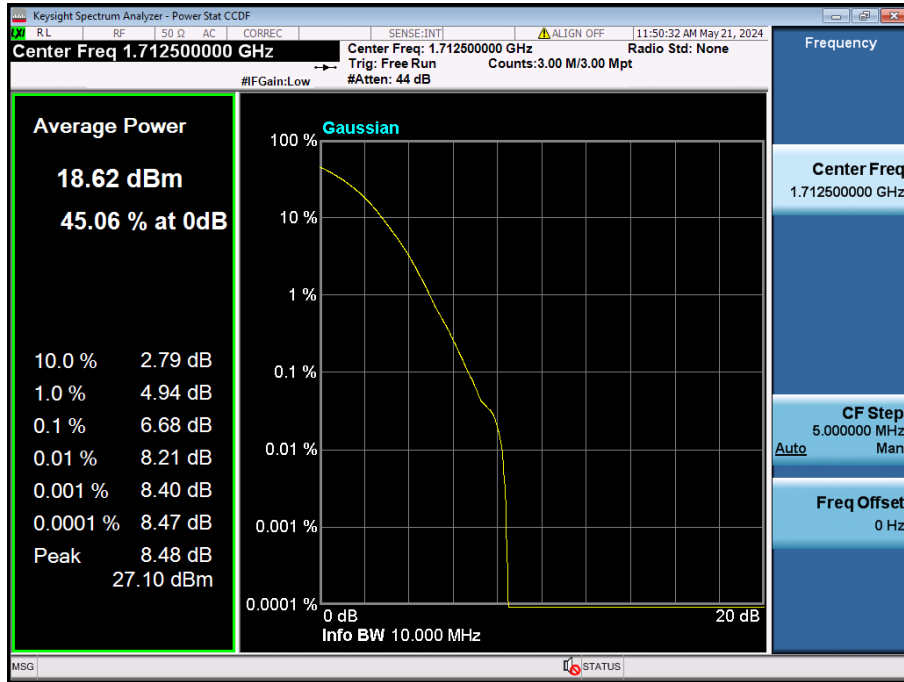

20 MHz / 64QAM / FULL RB Size

20 MHz / 256QAM / FULL RB Size

15 MHz / $\pi/2$ BPSK / FULL RB Size

15 MHz / QPSK / FULL RB Size

15 MHz / 256QAM / FULL RB Size

10 MHz / 256QAM / FULL RB Size

5 MHz / 256QAM / FULL RB Size