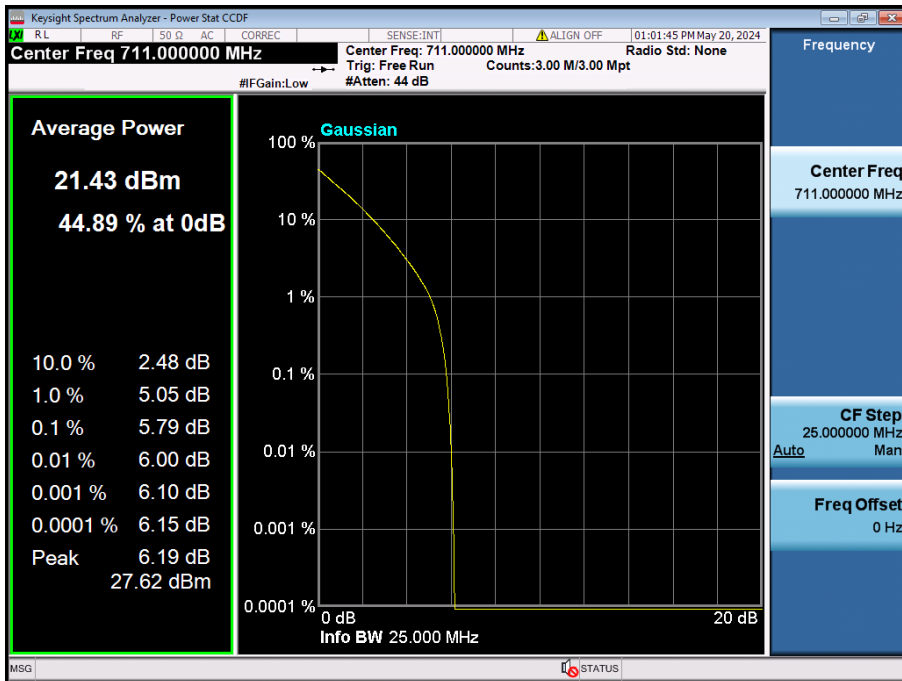

8.2.2. NR Band n12

15 MHz / $\pi/2$ BPSK / FULL RB Size

15 MHz / QPSK / FULL RB Size

15 MHz / 256QAM / FULL RB Size

10 MHz / 256QAM / FULL RB Size

5 MHz / 256QAM / FULL RB Size

8.2.3. NR Band n13

10 MHz / $\pi/2$ BPSK / FULL RB Size

10 MHz / QPSK / FULL RB Size

10 MHz / 256QAM / FULL RB Size

5 MHz / $\pi/2$ BPSK / FULL RB Size

5 MHz / QPSK / FULL RB Size

5 MHz / 256QAM / FULL RB Size

8.2.4. NR Band n14

10 MHz / $\pi/2$ BPSK / FULL RB Size