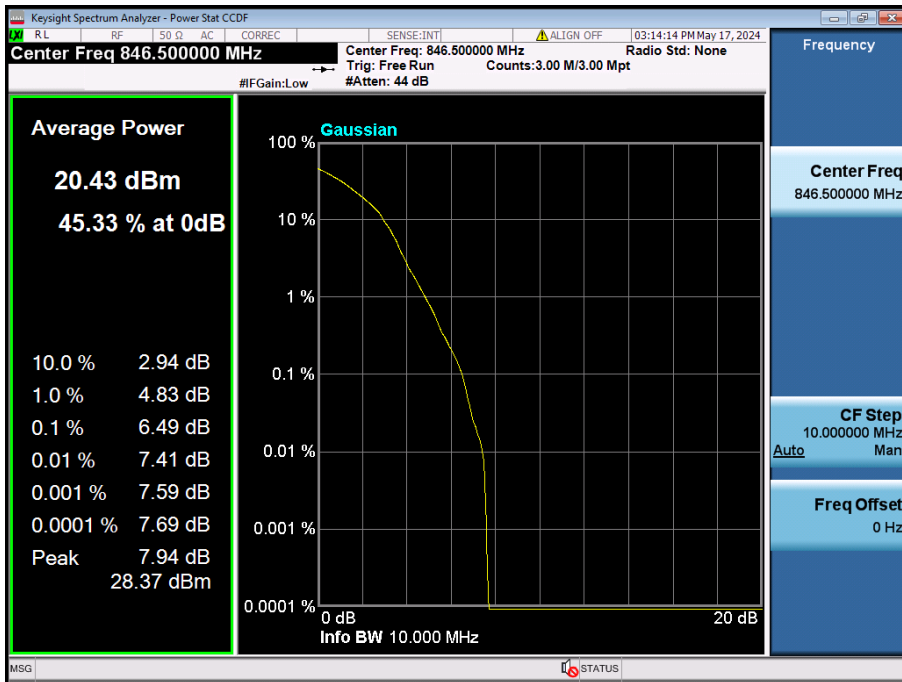

5 MHz / 64QAM / FULL RB Size