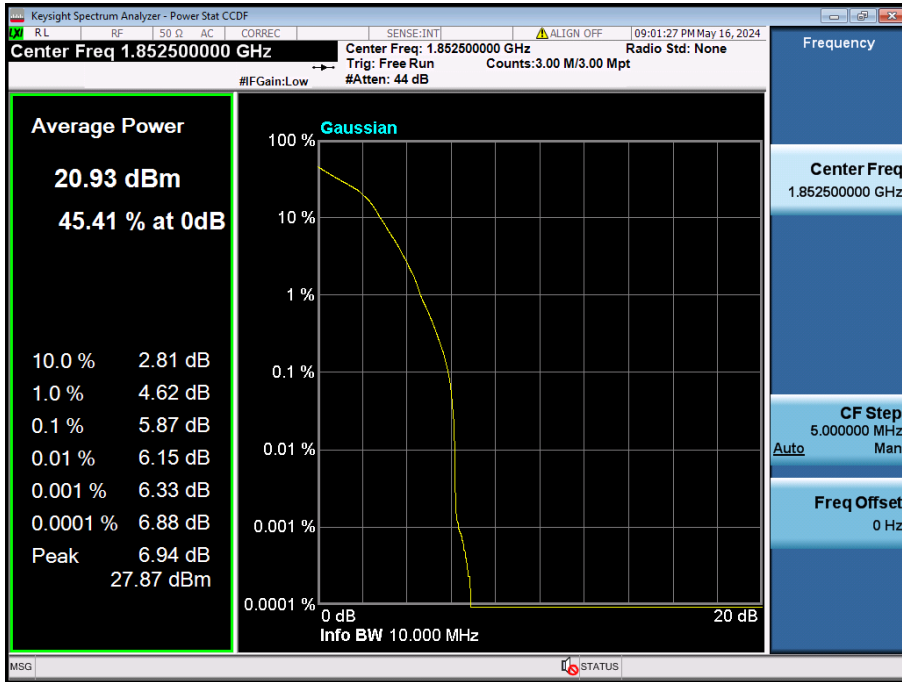

15 MHz / 256QAM / FULL RB Size

10 MHz / $\pi/2$ BPSK / FULL RB Size

10 MHz / QPSK / FULL RB Size

10 MHz / 16QAM / FULL RB Size

10 MHz / 64QAM / FULL RB Size

10 MHz / 256QAM / FULL RB Size

5 MHz / 256QAM / FULL RB Size