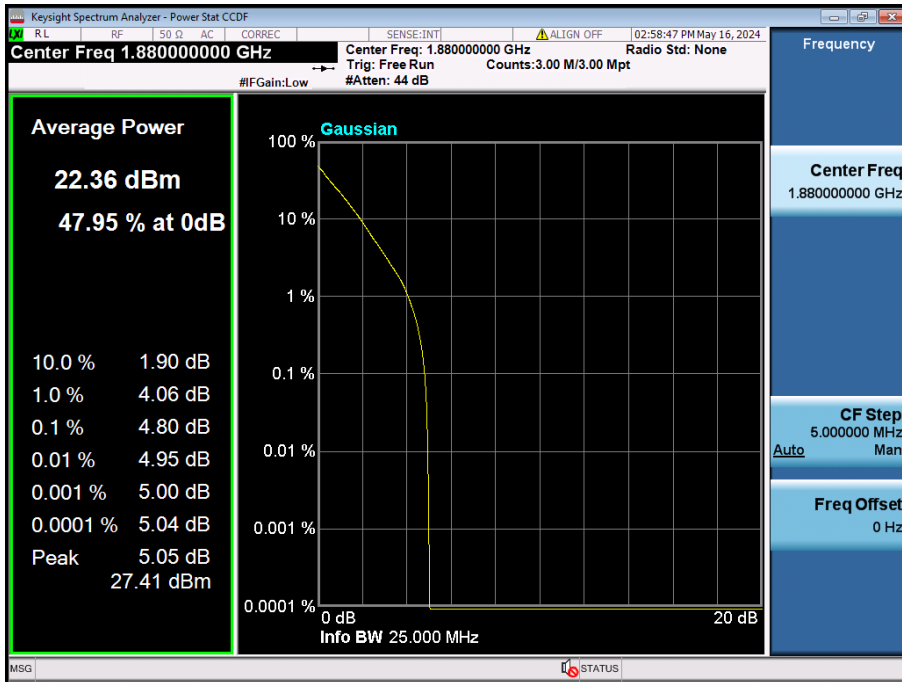

8.2.7. NR Band n2

20 MHz / $\pi/2$ BPSK / FULL RB Size