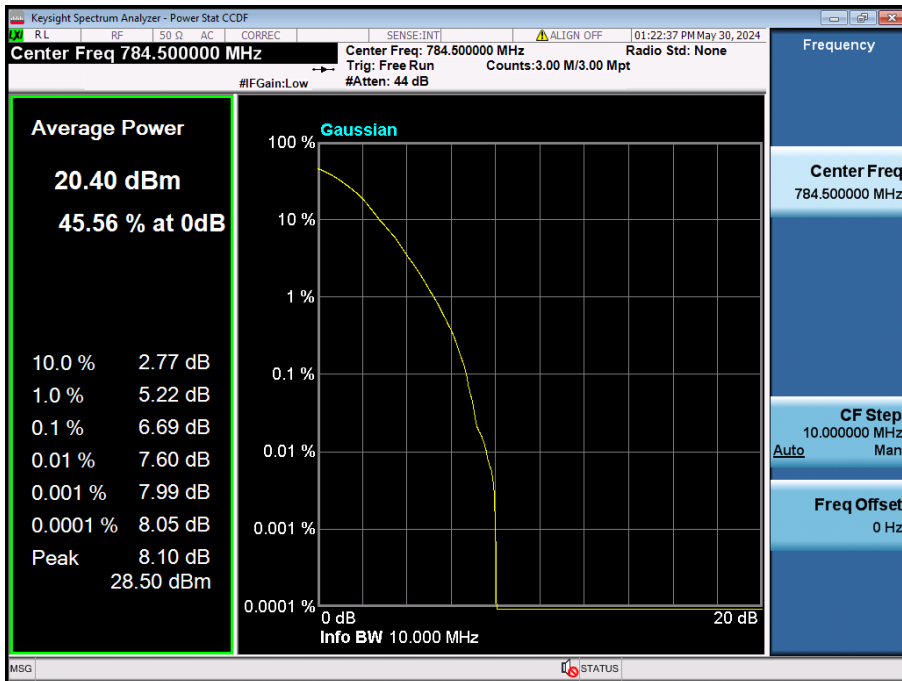

10 MHz / QPSK / FULL RB Size

10 MHz / 256QAM / FULL RB Size

5 MHz / $\pi/2$ BPSK / FULL RB Size

5 MHz / QPSK / FULL RB Size

5 MHz / 256QAM / FULL RB Size

8.2.4. NR Band n14

10 MHz / $\pi/2$ BPSK / FULL RB Size

10 MHz / QPSK / FULL RB Size

10 MHz / 256QAM / FULL RB Size

5 MHz / $\pi/2$ BPSK / FULL RB Size

5 MHz / QPSK / FULL RB Size

5 MHz / 256QAM / FULL RB Size

8.2.5. NR Band n5

20 MHz / 256QAM / FULL RB Size

15 MHz / 256QAM / FULL RB Size