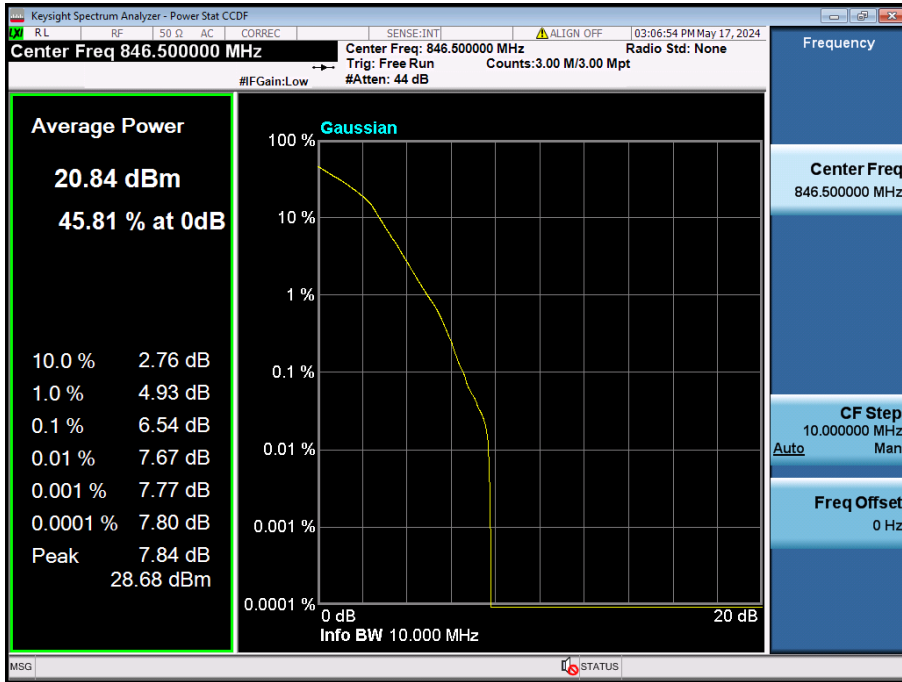

5 MHz / 16QAM / FULL RB Size