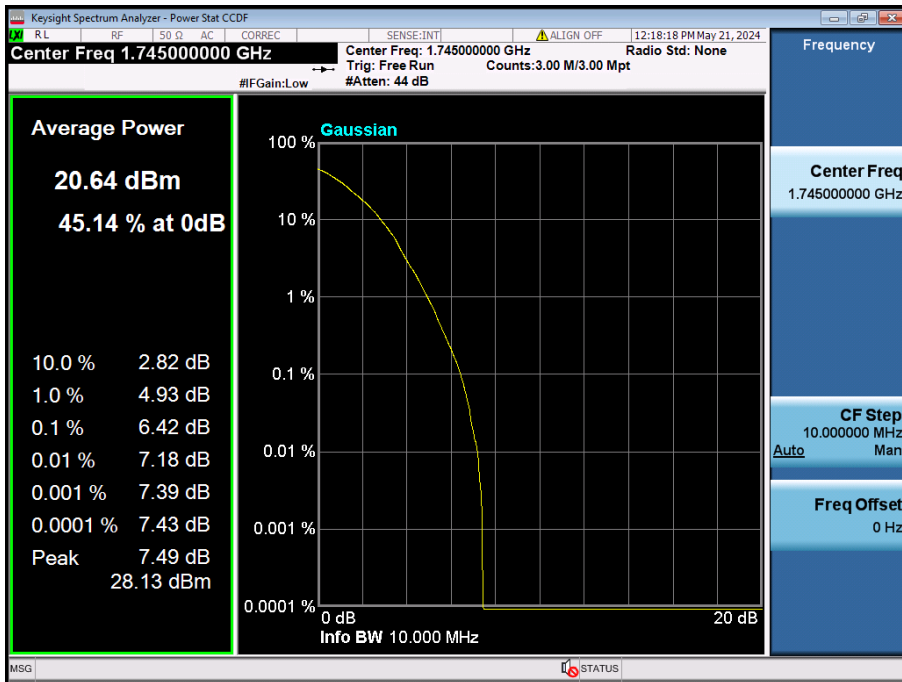

20 MHz / 64QAM / FULL RB Size

20 MHz / 256QAM / FULL RB Size

15 MHz / $\pi/2$ BPSK / FULL RB Size

15 MHz / QPSK / FULL RB Size

15 MHz / 256QAM / FULL RB Size

10 MHz / 256QAM / FULL RB Size

5 MHz / 256QAM / FULL RB Size