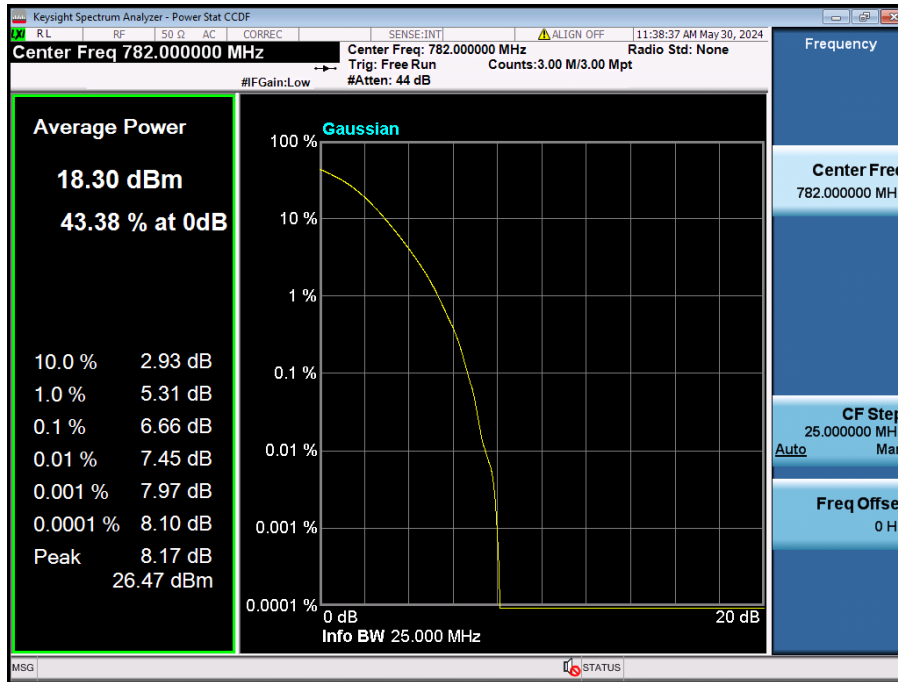

10 MHz / 256QAM / FULL RB Size