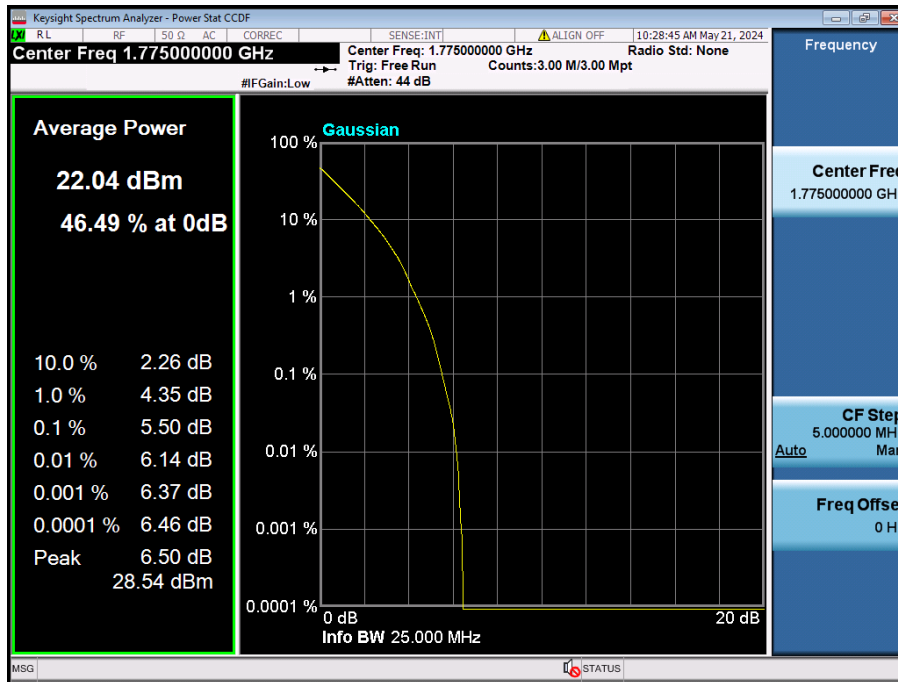

20 MHz / 64QAM / FULL RB Size

20 MHz / 256QAM / FULL RB Size

15 MHz / $\pi/2$ BPSK / FULL RB Size

15 MHz / QPSK / FULL RB Size

15 MHz / 256QAM / FULL RB Size

10 MHz / 256QAM / FULL RB Size

5 MHz / 256QAM / FULL RB Size