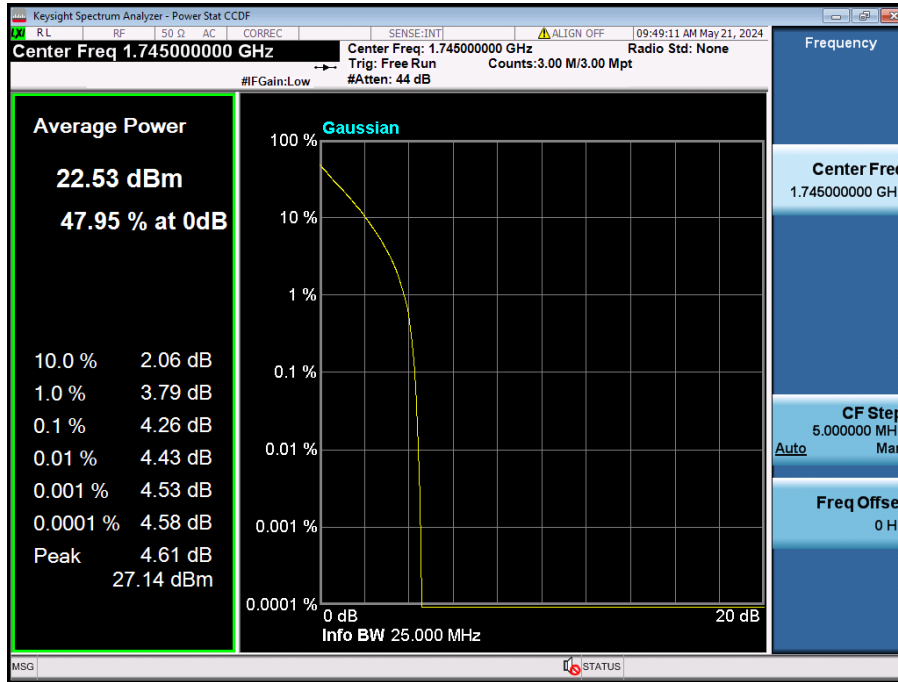

20 MHz / 64QAM / FULL RB Size

20 MHz / 256QAM / FULL RB Size

15 MHz / $\pi/2$ BPSK / FULL RB Size

15 MHz / QPSK / FULL RB Size

15 MHz / 256QAM / FULL RB Size

10 MHz / 256QAM / FULL RB Size

5 MHz / 256QAM / FULL RB Size