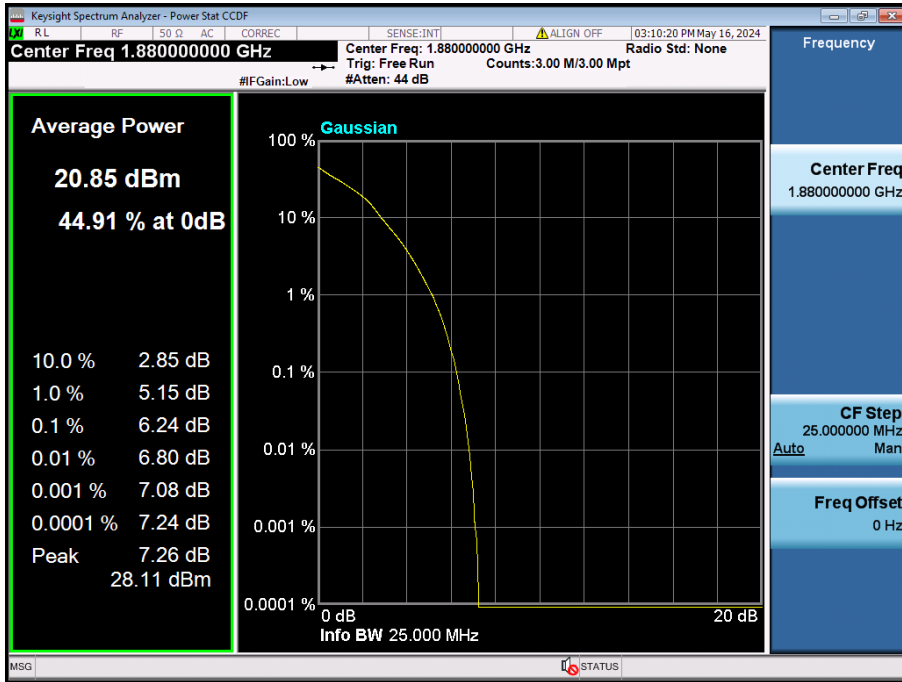

20 MHz / 16QAM / FULL RB Size