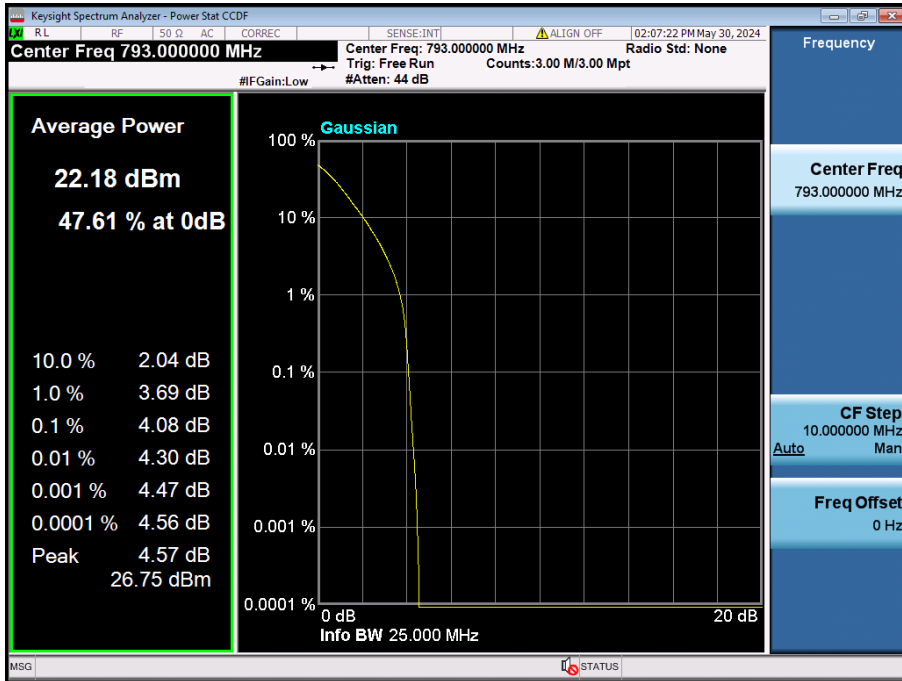

10 MHz / QPSK / FULL RB Size

10 MHz / 256QAM / FULL RB Size

5 MHz / $\pi/2$ BPSK / FULL RB Size

5 MHz / QPSK / FULL RB Size

5 MHz / 256QAM / FULL RB Size

8.2.4. NR Band n14

10 MHz / $\pi/2$ BPSK / FULL RB Size

10 MHz / QPSK / FULL RB Size

10 MHz / 256QAM / FULL RB Size

5 MHz / $\pi/2$ BPSK / FULL RB Size

5 MHz / QPSK / FULL RB Size

5 MHz / 256QAM / FULL RB Size

8.2.5. NR Band n5

20 MHz / 256QAM / FULL RB Size

15 MHz / 256QAM / FULL RB Size