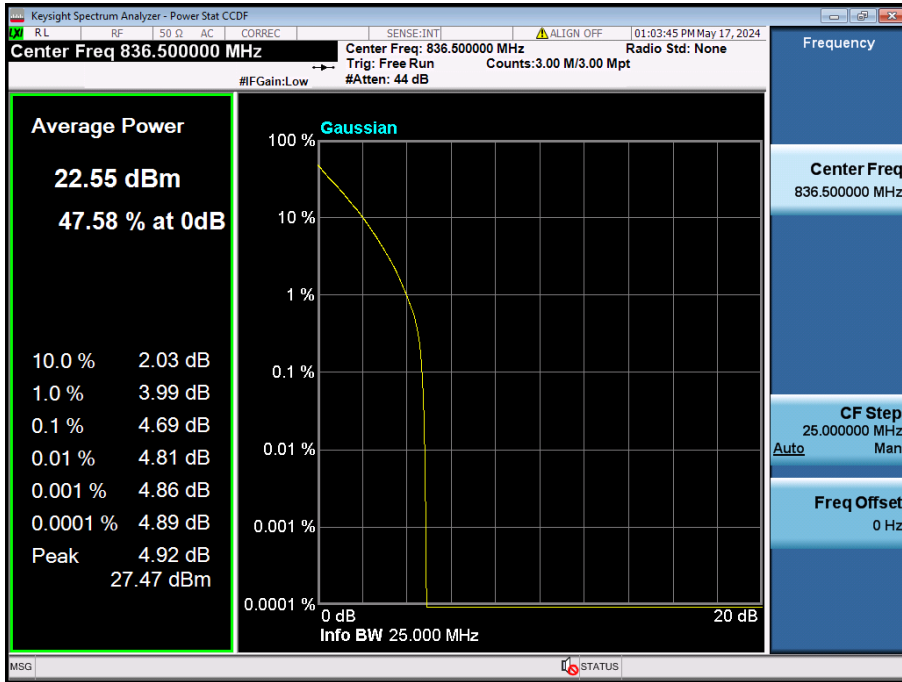

10 MHz / QPSK / FULL RB Size

10 MHz / 256QAM / FULL RB Size

5 MHz / $\pi/2$ BPSK / FULL RB Size

5 MHz / QPSK / FULL RB Size

5 MHz / 256QAM / FULL RB Size

8.2.5. NR Band n5

20 MHz / 256QAM / FULL RB Size

15 MHz / 256QAM / FULL RB Size