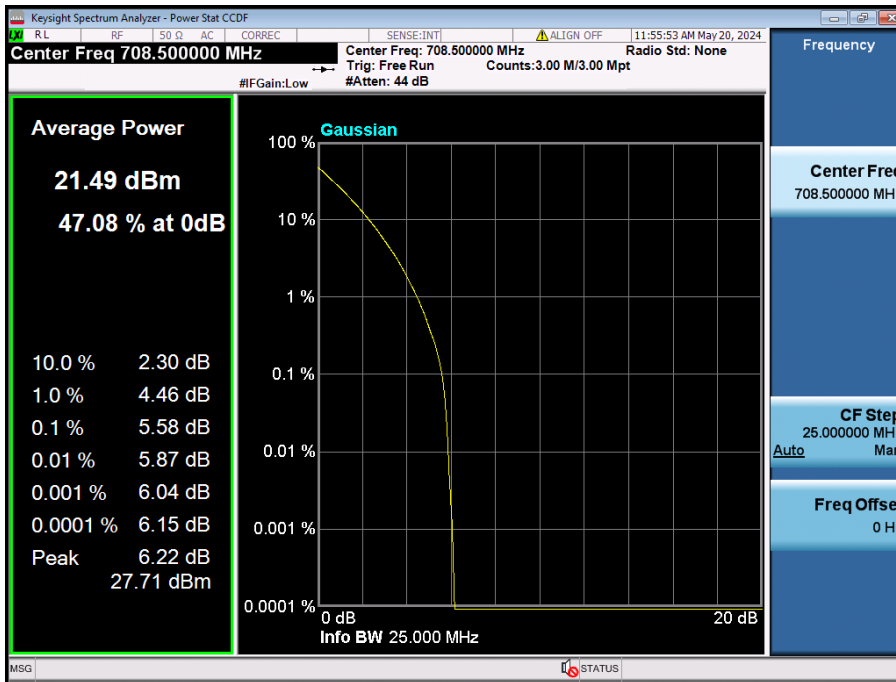

8.2.2. NR Band n12

15 MHz / $\pi/2$ BPSK / FULL RB Size

15 MHz / QPSK / FULL RB Size

15 MHz / 256QAM / FULL RB Size

10 MHz / 256QAM / FULL RB Size

5 MHz / 256QAM / FULL RB Size

8.2.3. NR Band n13

10 MHz / $\pi/2$ BPSK / FULL RB Size

10 MHz / QPSK / FULL RB Size

10 MHz / 256QAM / FULL RB Size

5 MHz / $\pi/2$ BPSK / FULL RB Size

5 MHz / QPSK / FULL RB Size

5 MHz / 256QAM / FULL RB Size

8.2.4. NR Band n14

10 MHz / $\pi/2$ BPSK / FULL RB Size