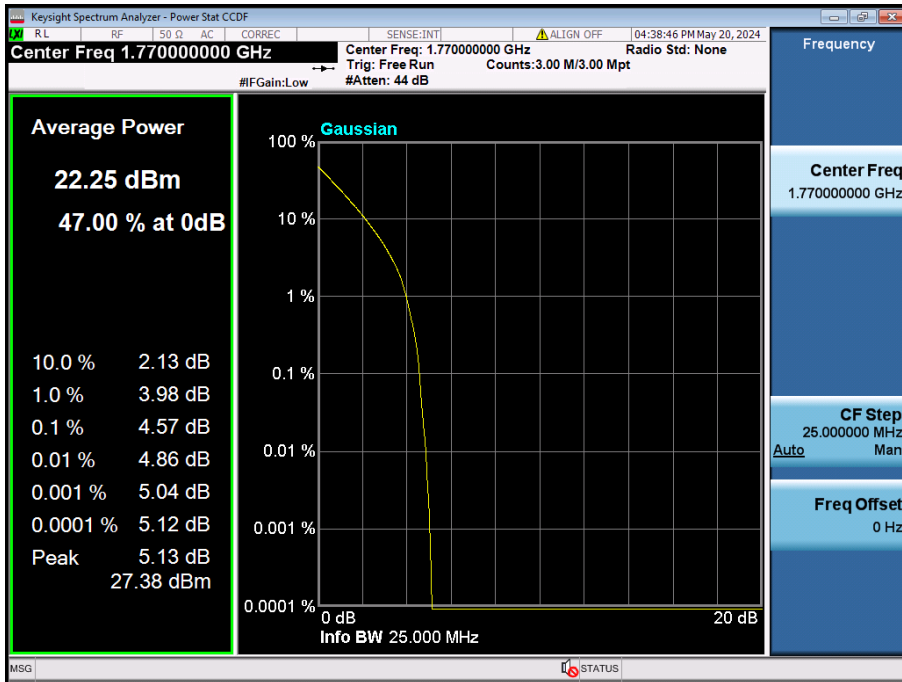

10 MHz / 256QAM / FULL RB Size

5 MHz / 16QAM / FULL RB Size

5 MHz / 64QAM / FULL RB Size

5 MHz / 256QAM / FULL RB Size

8.1.6. NR Band n66

20 MHz / $\pi/2$ BPSK / FULL RB Size

20 MHz / QPSK / FULL RB Size

20 MHz / 16QAM / FULL RB Size

20 MHz / 64QAM / FULL RB Size

20 MHz / 256QAM / FULL RB Size

15 MHz / $\pi/2$ BPSK / FULL RB Size

15 MHz / QPSK / FULL RB Size

15 MHz / 256QAM / FULL RB Size

10 MHz / 256QAM / FULL RB Size

5 MHz / 256QAM / FULL RB Size