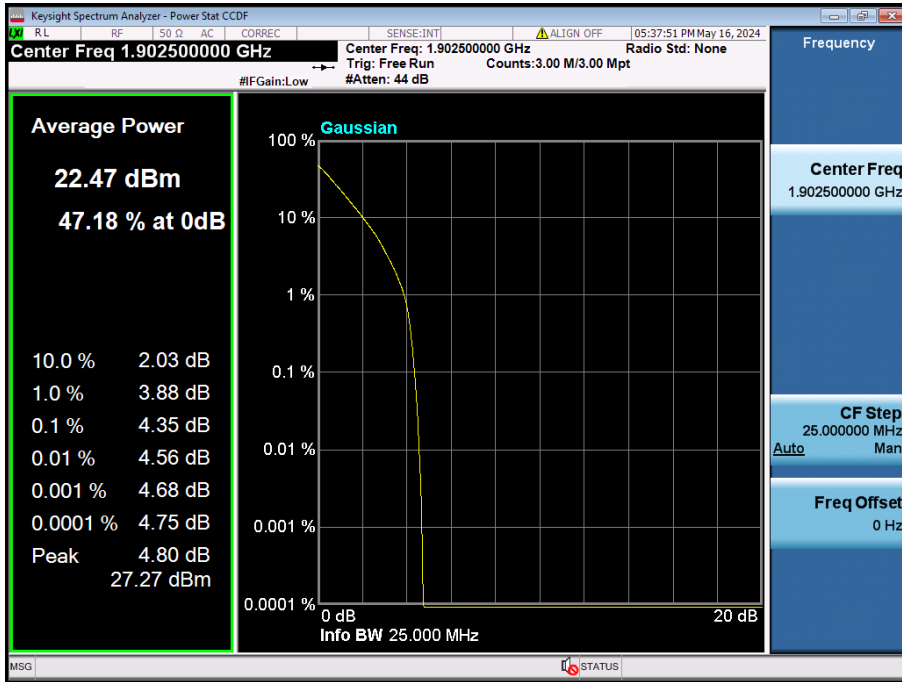

8.2.7. NR Band n2

20 MHz / $\pi/2$ BPSK / FULL RB Size

20 MHz / QPSK / FULL RB Size

20 MHz / 16QAM / FULL RB Size

20 MHz / 64QAM / FULL RB Size

20 MHz / 256QAM / FULL RB Size

15 MHz / 16QAM / FULL RB Size

15 MHz / 64QAM / FULL RB Size