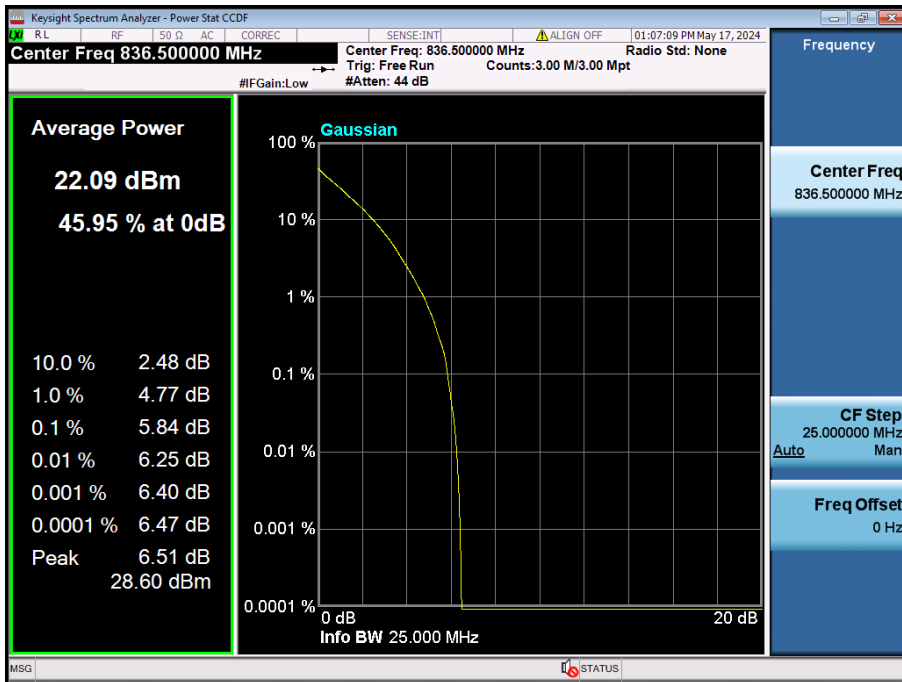

10 MHz / QPSK / FULL RB Size

10 MHz / 256QAM / FULL RB Size

5 MHz / $\pi/2$ BPSK / FULL RB Size

5 MHz / QPSK / FULL RB Size

5 MHz / 256QAM / FULL RB Size

8.2.5. NR Band n5

20 MHz / 256QAM / FULL RB Size

15 MHz / 256QAM / FULL RB Size