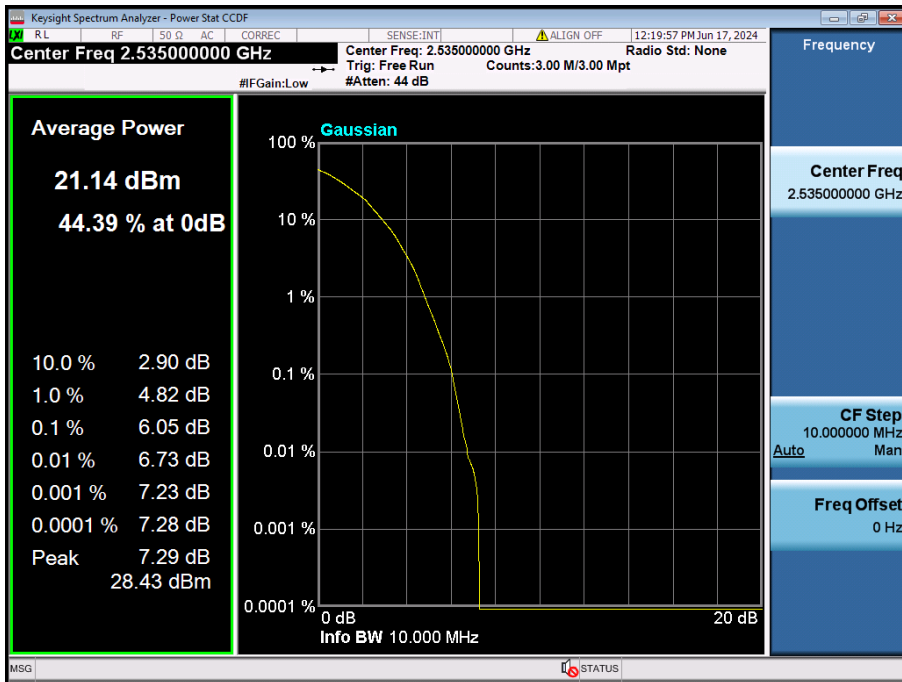

10 MHz / 64QAM / FULL RB Size

10 MHz / 256QAM / FULL RB Size

5 MHz / $\pi/2$ BPSK / FULL RB Size

5 MHz / QPSK / FULL RB Size

5 MHz / 256QAM / FULL RB Size

8.2.9. NR Band n41

100 MHz / $\pi/2$ BPSK / FULL RB Size

100 MHz / QPSK / FULL RB Size