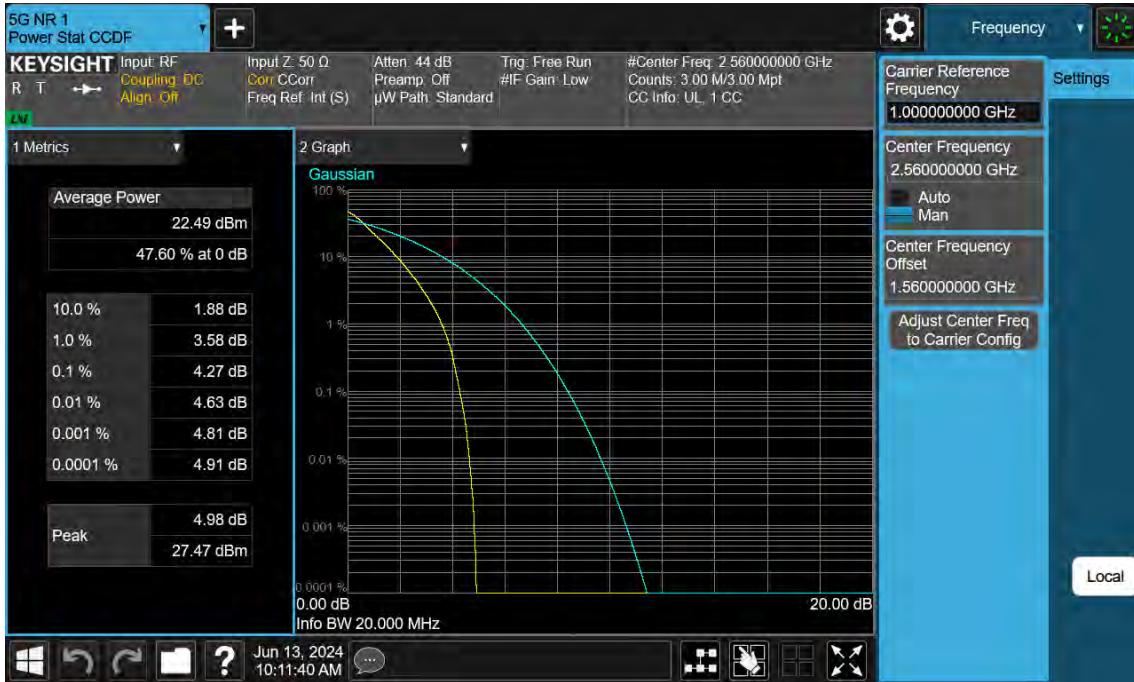

8.2.8. NR Band n7

20 MHz / $\pi/2$ BPSK / FULL RB Size