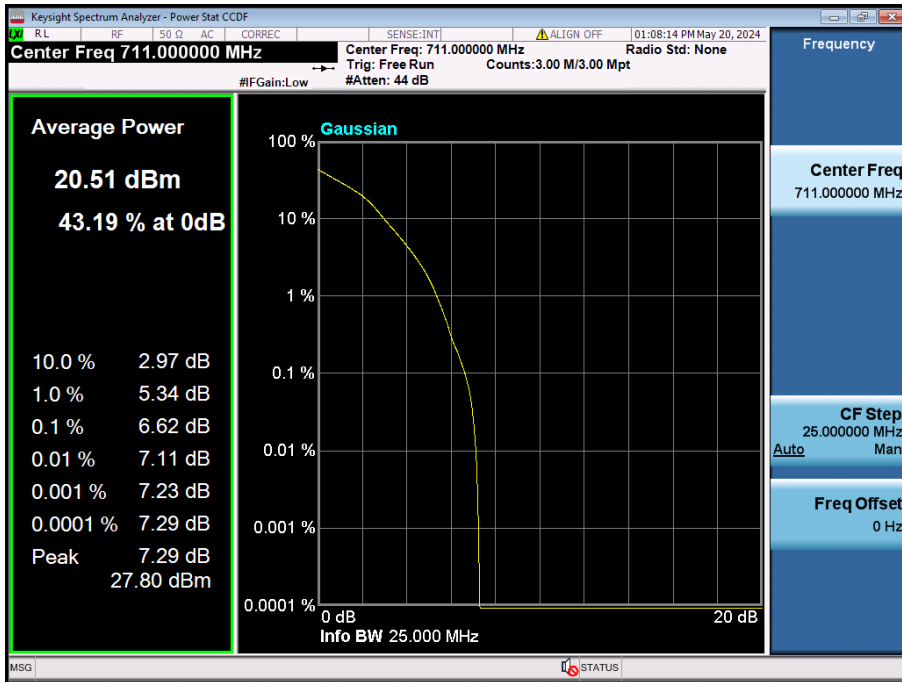

8.2.2. NR Band n12

15 MHz / $\pi/2$ BPSK / FULL RB Size

15 MHz / QPSK / FULL RB Size

15 MHz / 256QAM / FULL RB Size

10 MHz / 256QAM / FULL RB Size

5 MHz / 256QAM / FULL RB Size

8.2.3. NR Band n13

10 MHz / $\pi/2$ BPSK / FULL RB Size

10 MHz / QPSK / FULL RB Size

10 MHz / 256QAM / FULL RB Size

5 MHz / $\pi/2$ BPSK / FULL RB Size

5 MHz / QPSK / FULL RB Size

5 MHz / 256QAM / FULL RB Size

8.2.4. NR Band n14

10 MHz / $\pi/2$ BPSK / FULL RB Size