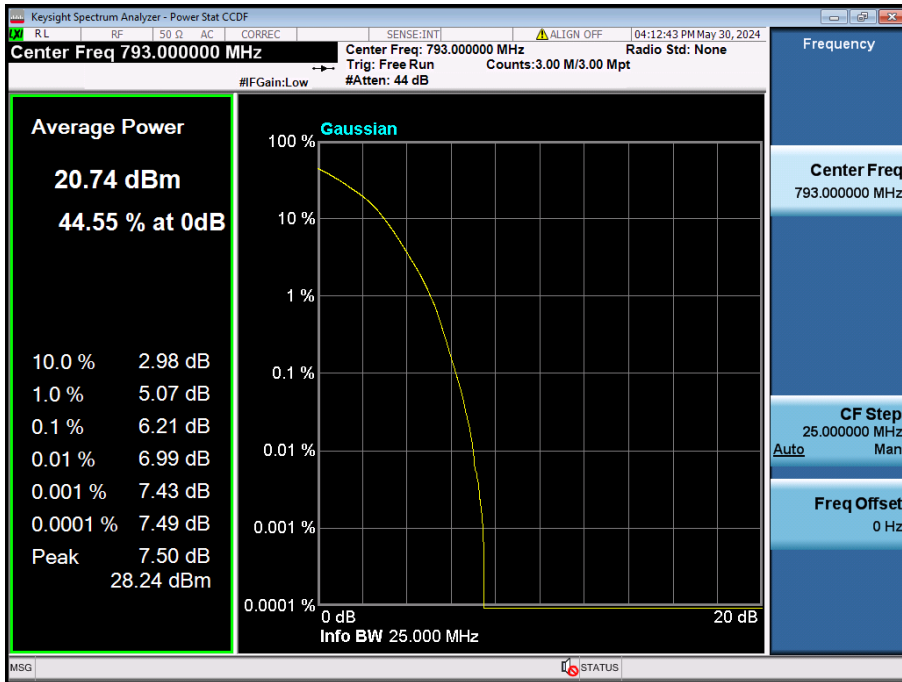

10 MHz / QPSK / FULL RB Size

10 MHz / 256QAM / FULL RB Size

5 MHz / $\pi/2$ BPSK / FULL RB Size

5 MHz / QPSK / FULL RB Size

5 MHz / 256QAM / FULL RB Size

8.2.4. NR Band n14

10 MHz / $\pi/2$ BPSK / FULL RB Size

10 MHz / QPSK / FULL RB Size

10 MHz / 256QAM / FULL RB Size

5 MHz / $\pi/2$ BPSK / FULL RB Size

5 MHz / QPSK / FULL RB Size

5 MHz / 256QAM / FULL RB Size

8.2.5. NR Band n5

20 MHz / 256QAM / FULL RB Size

15 MHz / 256QAM / FULL RB Size