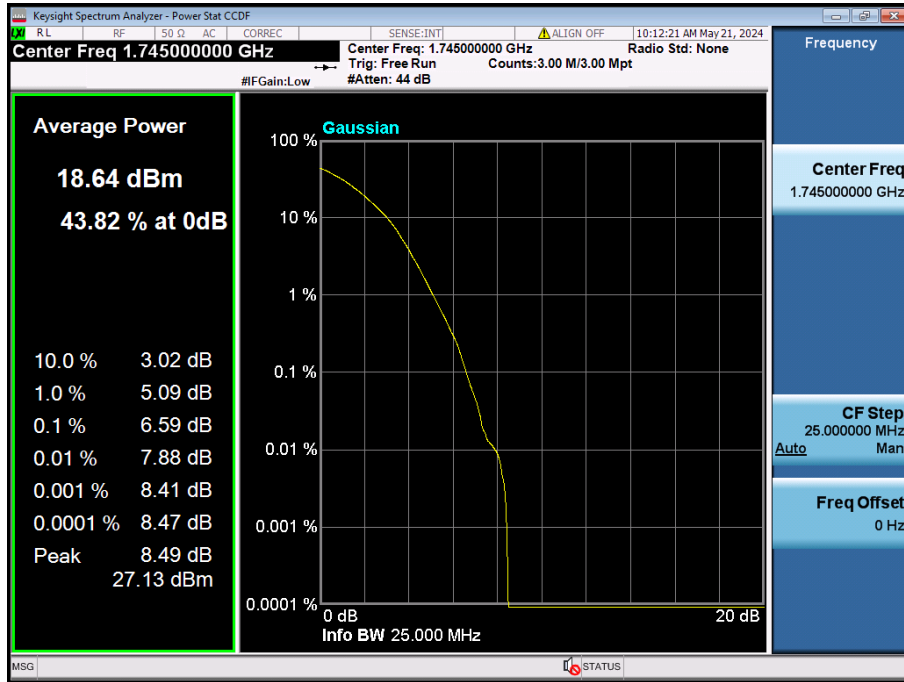

20 MHz / 64QAM / FULL RB Size

20 MHz / 256QAM / FULL RB Size

15 MHz / $\pi/2$ BPSK / FULL RB Size

15 MHz / QPSK / FULL RB Size

15 MHz / 256QAM / FULL RB Size

10 MHz / 256QAM / FULL RB Size

5 MHz / 256QAM / FULL RB Size