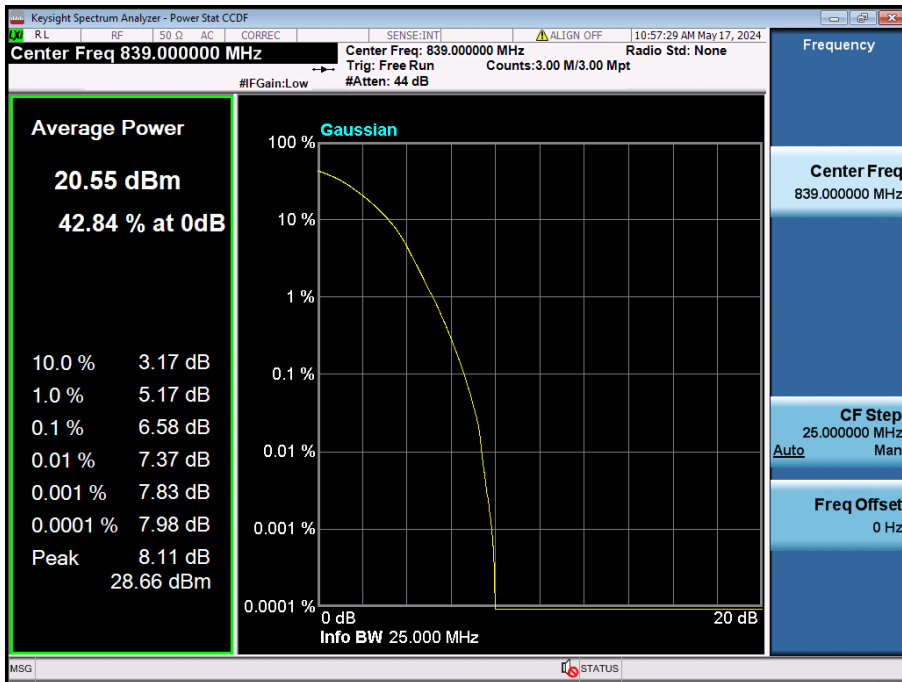

10 MHz / QPSK / FULL RB Size

10 MHz / 256QAM / FULL RB Size

5 MHz / $\pi/2$ BPSK / FULL RB Size

5 MHz / QPSK / FULL RB Size

5 MHz / 256QAM / FULL RB Size

8.2.5. NR Band n5

20 MHz / 256QAM / FULL RB Size

15 MHz / 256QAM / FULL RB Size