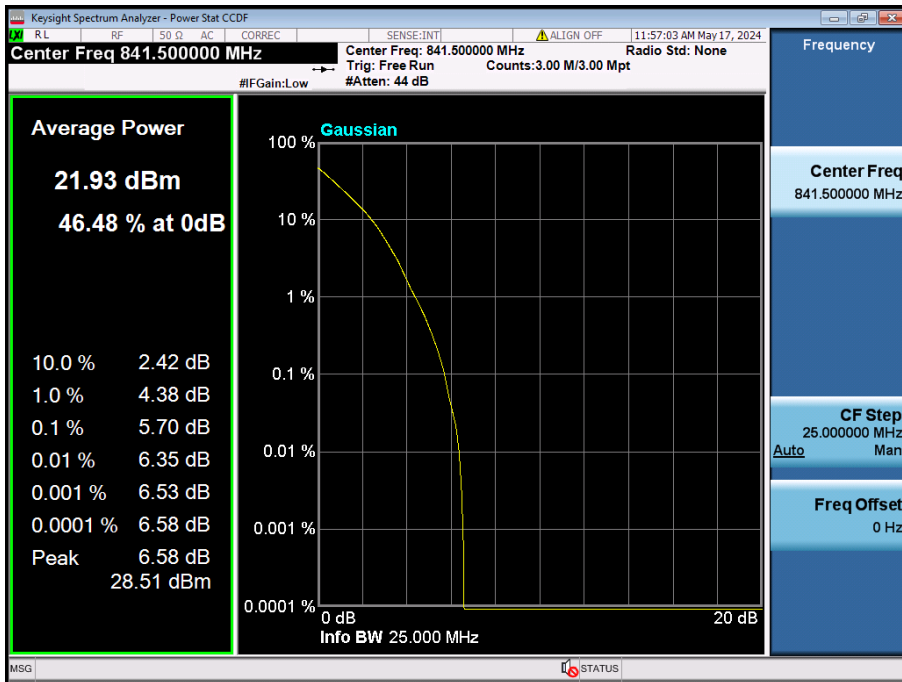

10 MHz / QPSK / FULL RB Size

10 MHz / 256QAM / FULL RB Size

5 MHz / $\pi/2$ BPSK / FULL RB Size

5 MHz / QPSK / FULL RB Size

5 MHz / 256QAM / FULL RB Size

8.2.5. NR Band n5

20 MHz / 256QAM / FULL RB Size

15 MHz / 256QAM / FULL RB Size