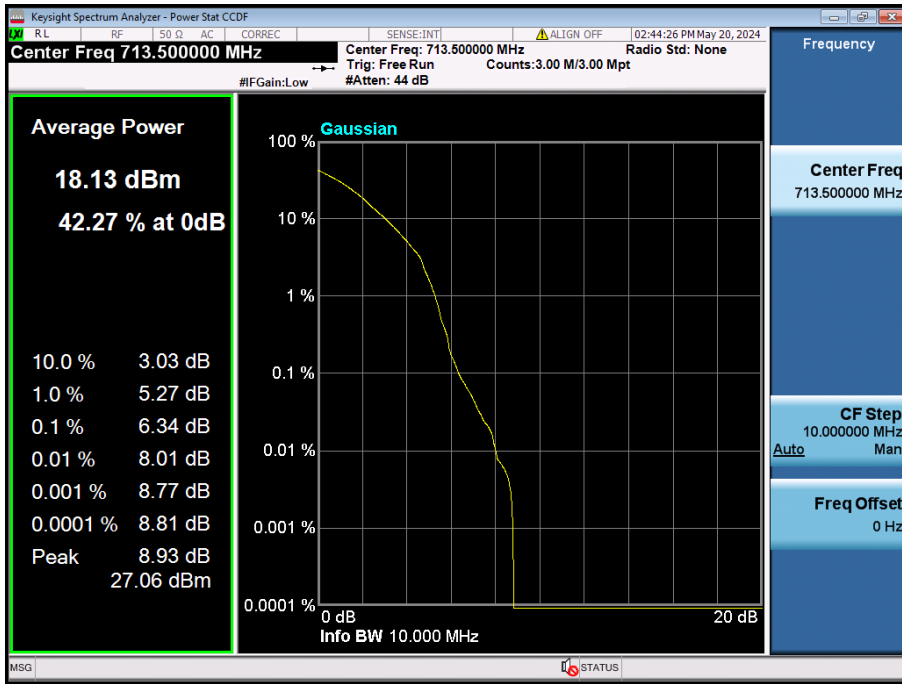

8.2.2. NR Band n12

15 MHz / $\pi/2$ BPSK / FULL RB Size

15 MHz / QPSK / FULL RB Size

15 MHz / 256QAM / FULL RB Size

10 MHz / 256QAM / FULL RB Size

5 MHz / 256QAM / FULL RB Size

8.2.3. NR Band n13

10 MHz / $\pi/2$ BPSK / FULL RB Size

10 MHz / QPSK / FULL RB Size

10 MHz / 256QAM / FULL RB Size

5 MHz / $\pi/2$ BPSK / FULL RB Size

5 MHz / QPSK / FULL RB Size

5 MHz / 256QAM / FULL RB Size

8.2.4. NR Band n14

10 MHz / $\pi/2$ BPSK / FULL RB Size