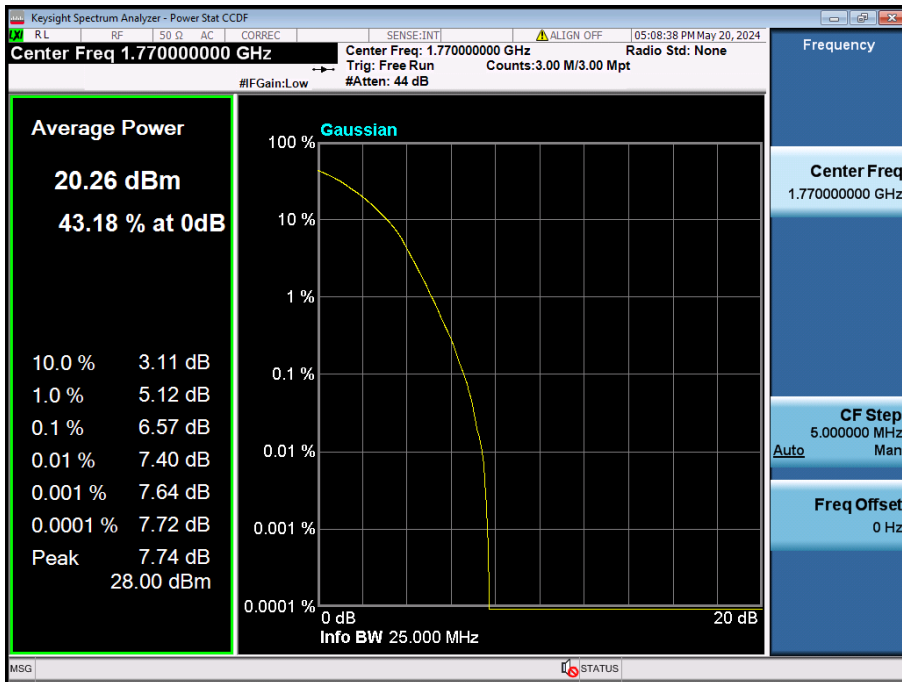

10 MHz / 256QAM / FULL RB Size

5 MHz / 16QAM / FULL RB Size

5 MHz / 64QAM / FULL RB Size

5 MHz / 256QAM / FULL RB Size

8.1.6. NR Band n66

20 MHz / $\pi/2$ BPSK / FULL RB Size

20 MHz / QPSK / FULL RB Size

20 MHz / 16QAM / FULL RB Size

20 MHz / 64QAM / FULL RB Size

20 MHz / 256QAM / FULL RB Size

15 MHz / $\pi/2$ BPSK / FULL RB Size

15 MHz / QPSK / FULL RB Size

15 MHz / 256QAM / FULL RB Size

10 MHz / 256QAM / FULL RB Size

5 MHz / 256QAM / FULL RB Size