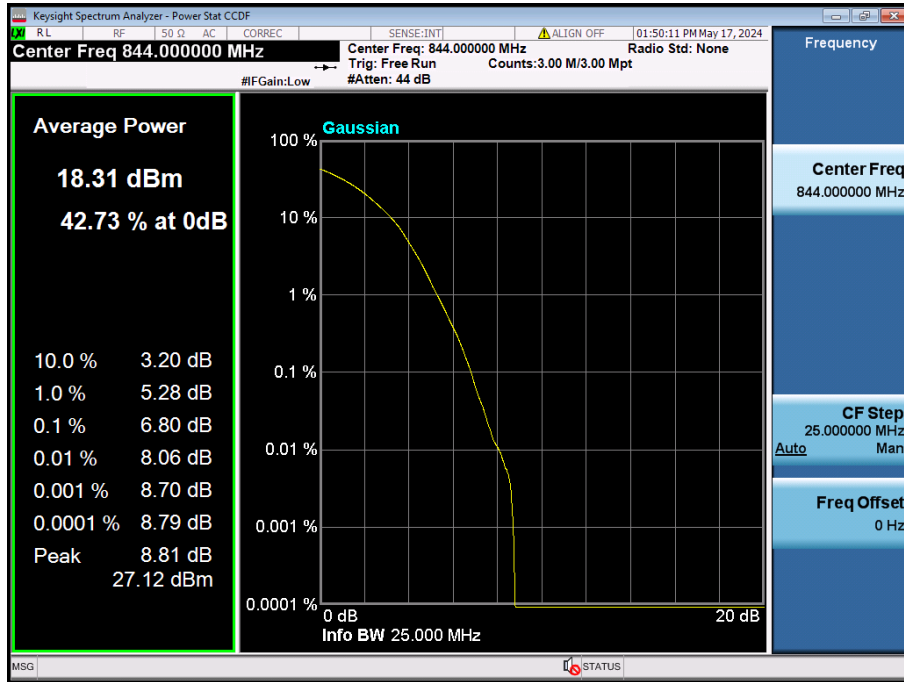

10 MHz / QPSK / FULL RB Size

10 MHz / 256QAM / FULL RB Size

5 MHz / $\pi/2$ BPSK / FULL RB Size

5 MHz / QPSK / FULL RB Size

5 MHz / 256QAM / FULL RB Size

8.2.5. NR Band n5

20 MHz / 256QAM / FULL RB Size

15 MHz / 256QAM / FULL RB Size