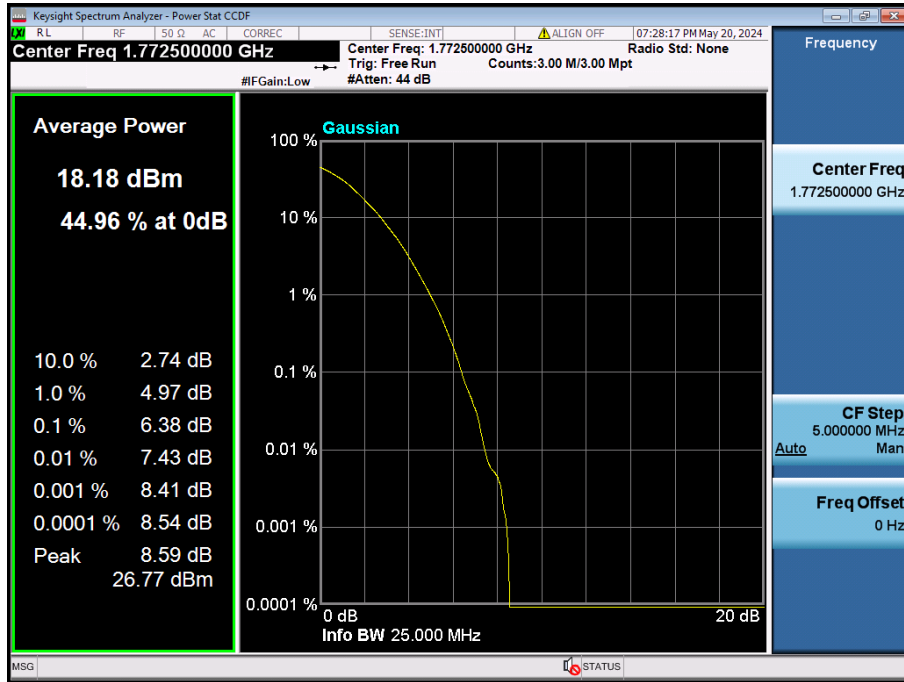

20 MHz / 64QAM / FULL RB Size

20 MHz / 256QAM / FULL RB Size

15 MHz / $\pi/2$ BPSK / FULL RB Size

15 MHz / QPSK / FULL RB Size

15 MHz / 256QAM / FULL RB Size

10 MHz / 256QAM / FULL RB Size

5 MHz / 256QAM / FULL RB Size