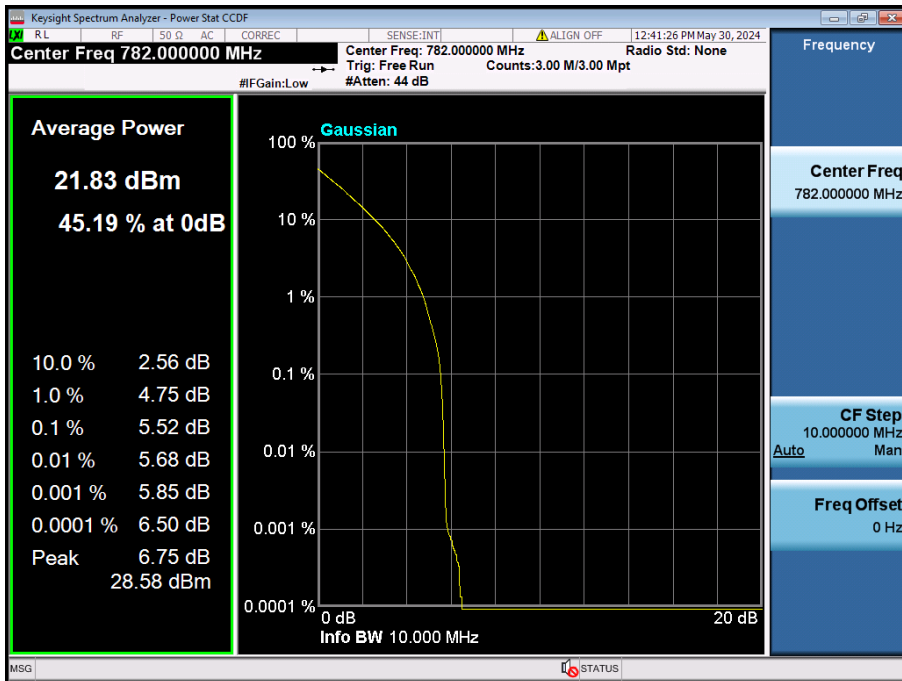

10 MHz / QPSK / FULL RB Size

10 MHz / 256QAM / FULL RB Size

5 MHz / $\pi/2$ BPSK / FULL RB Size

5 MHz / QPSK / FULL RB Size

5 MHz / 256QAM / FULL RB Size

8.2.4. NR Band n14

10 MHz / $\pi/2$ BPSK / FULL RB Size

10 MHz / QPSK / FULL RB Size

10 MHz / 256QAM / FULL RB Size

5 MHz / $\pi/2$ BPSK / FULL RB Size

5 MHz / QPSK / FULL RB Size

5 MHz / 256QAM / FULL RB Size

8.2.5. NR Band n5

20 MHz / 256QAM / FULL RB Size

15 MHz / 256QAM / FULL RB Size