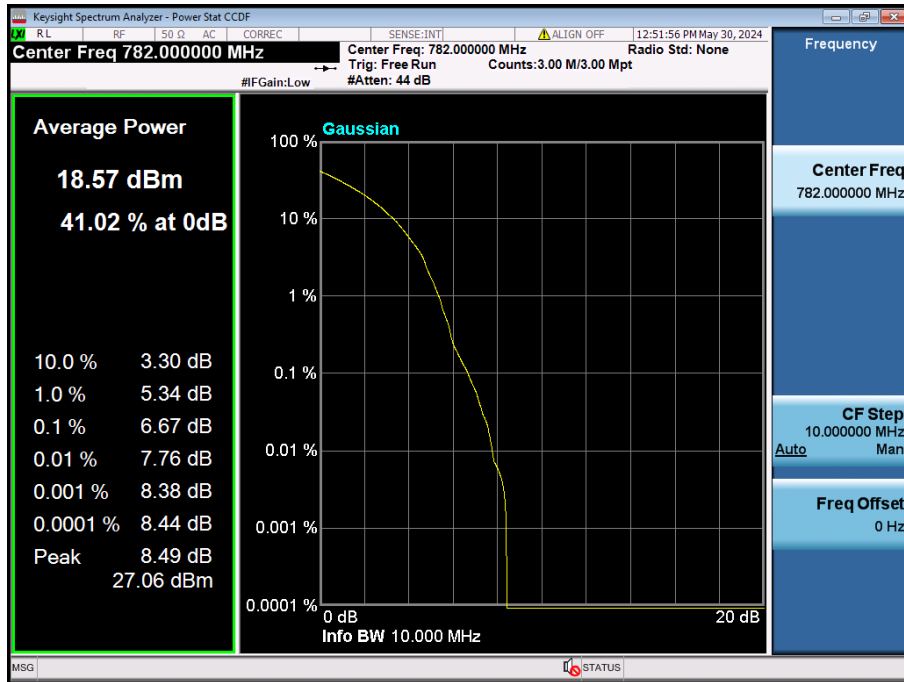

10 MHz / QPSK / FULL RB Size

10 MHz / 256QAM / FULL RB Size

5 MHz / $\pi/2$ BPSK / FULL RB Size

5 MHz / QPSK / FULL RB Size

5 MHz / 256QAM / FULL RB Size

8.2.4. NR Band n14

10 MHz / $\pi/2$ BPSK / FULL RB Size

10 MHz / QPSK / FULL RB Size

10 MHz / 256QAM / FULL RB Size

5 MHz / $\pi/2$ BPSK / FULL RB Size

5 MHz / QPSK / FULL RB Size

5 MHz / 256QAM / FULL RB Size

8.2.5. NR Band n5

20 MHz / 256QAM / FULL RB Size

15 MHz / 256QAM / FULL RB Size