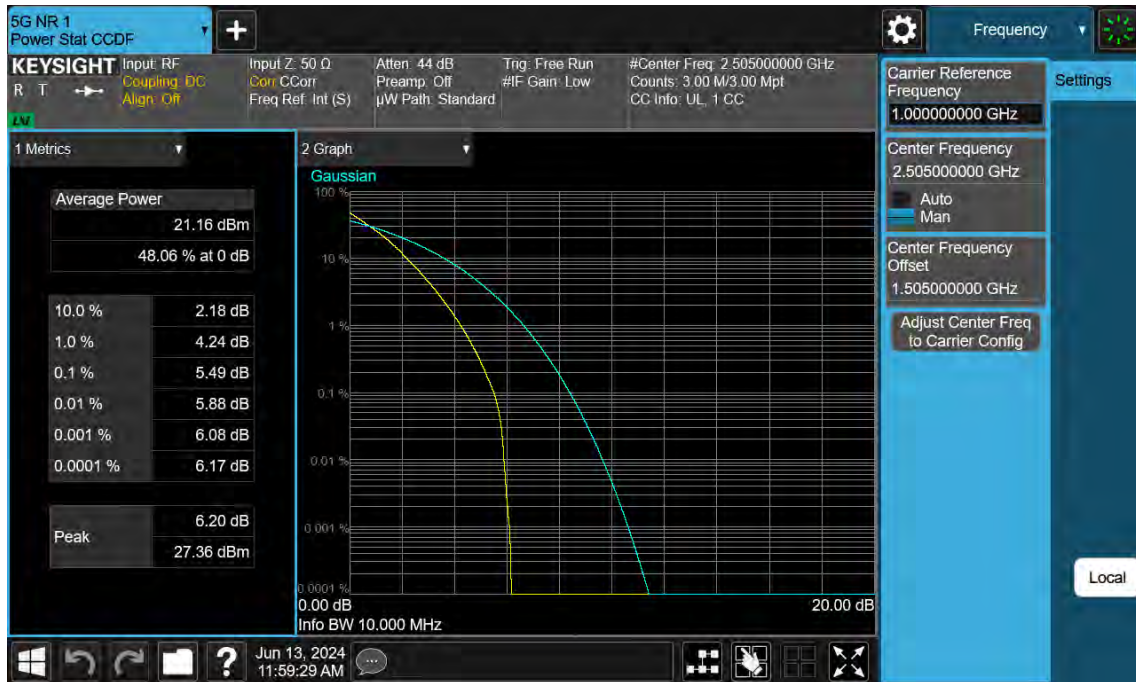

15 MHz / QPSK / FULL RB Size

15 MHz / 16QAM / FULL RB Size

15 MHz / 64QAM / FULL RB Size

15 MHz / 256QAM / FULL RB Size

10 MHz / $\pi/2$ BPSK / FULL RB Size

10 MHz / QPSK / FULL RB Size

10 MHz / 16QAM / FULL RB Size