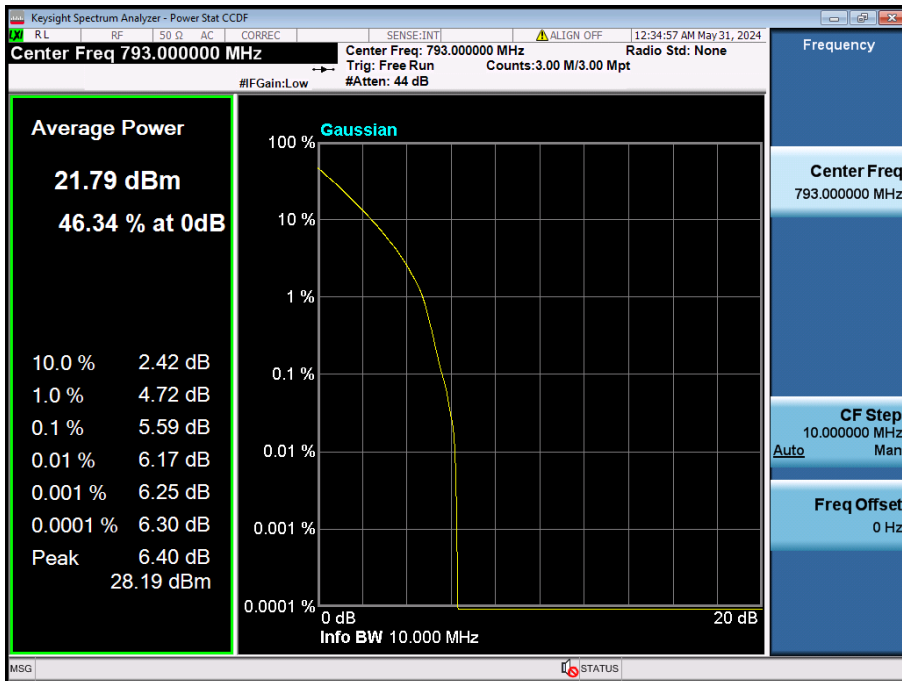

10 MHz / QPSK / FULL RB Size

10 MHz / 256QAM / FULL RB Size

5 MHz / $\pi/2$ BPSK / FULL RB Size

5 MHz / QPSK / FULL RB Size

5 MHz / 256QAM / FULL RB Size

8.2.5. NR Band n5

20 MHz / 256QAM / FULL RB Size

15 MHz / 256QAM / FULL RB Size