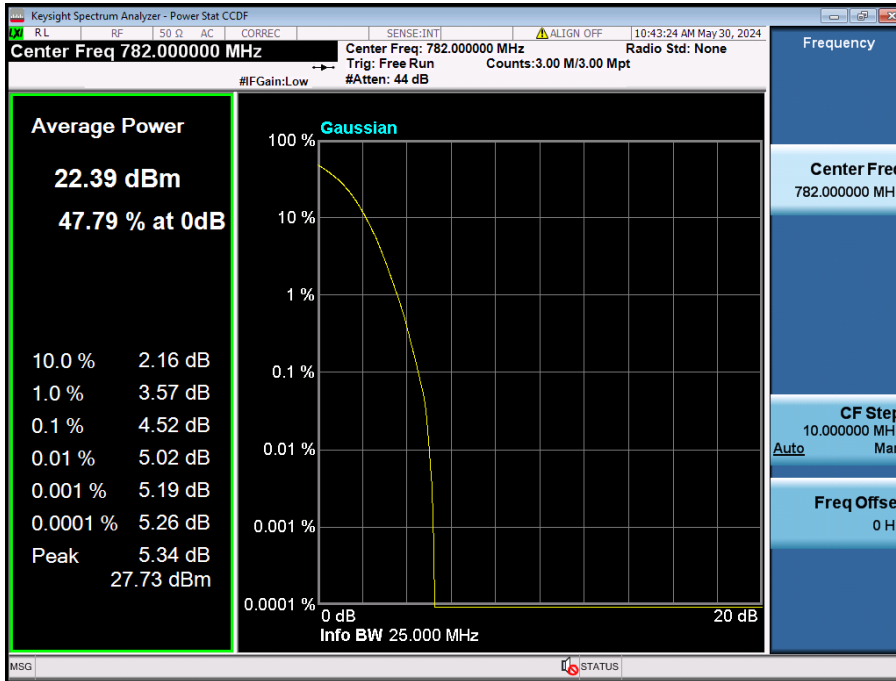

8.2.2. NR Band n12

15 MHz / $\pi/2$ BPSK / FULL RB Size

15 MHz / QPSK / FULL RB Size

15 MHz / 256QAM / FULL RB Size

10 MHz / 256QAM / FULL RB Size

5 MHz / 256QAM / FULL RB Size

8.2.3. NR Band n13

10 MHz / $\pi/2$ BPSK / FULL RB Size