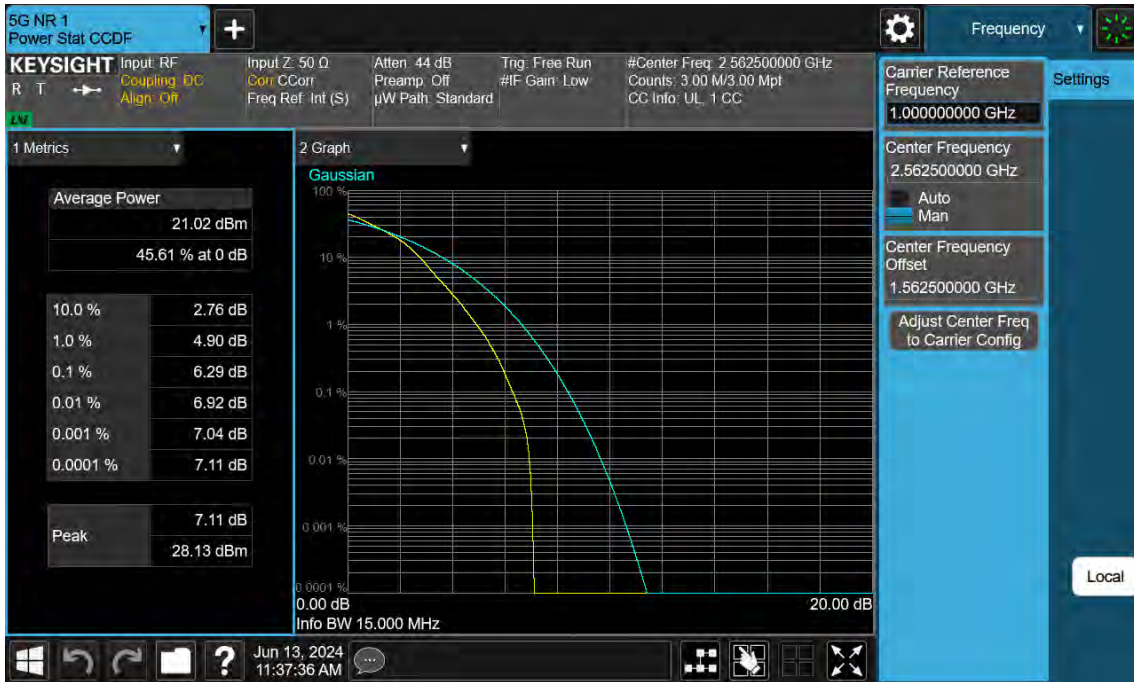

15 MHz / 16QAM / FULL RB Size