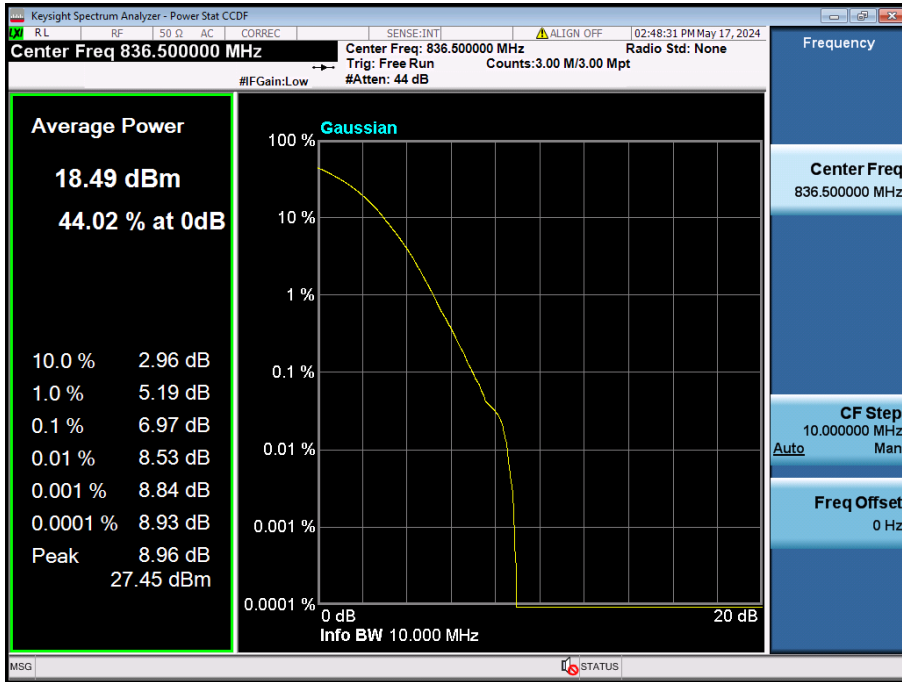

10 MHz / 256QAM / FULL RB Size

5 MHz / 16QAM / FULL RB Size

5 MHz / 64QAM / FULL RB Size

5 MHz / 256QAM / FULL RB Size

8.1.6. NR Band n66

20 MHz / $\pi/2$ BPSK / FULL RB Size

20 MHz / QPSK / FULL RB Size

20 MHz / 16QAM / FULL RB Size

20 MHz / 64QAM / FULL RB Size

20 MHz / 256QAM / FULL RB Size

15 MHz / $\pi/2$ BPSK / FULL RB Size

15 MHz / QPSK / FULL RB Size

15 MHz / 256QAM / FULL RB Size

10 MHz / 256QAM / FULL RB Size

5 MHz / 256QAM / FULL RB Size