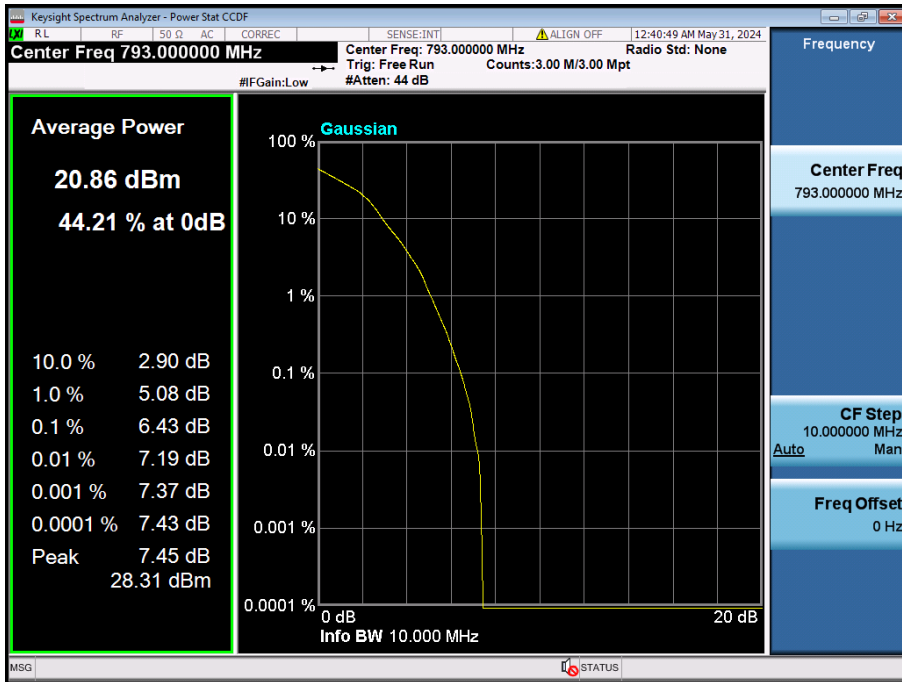

10 MHz / QPSK / FULL RB Size

10 MHz / 256QAM / FULL RB Size

5 MHz / $\pi/2$ BPSK / FULL RB Size

5 MHz / QPSK / FULL RB Size

5 MHz / 256QAM / FULL RB Size

8.2.5. NR Band n5

20 MHz / 256QAM / FULL RB Size

15 MHz / 256QAM / FULL RB Size