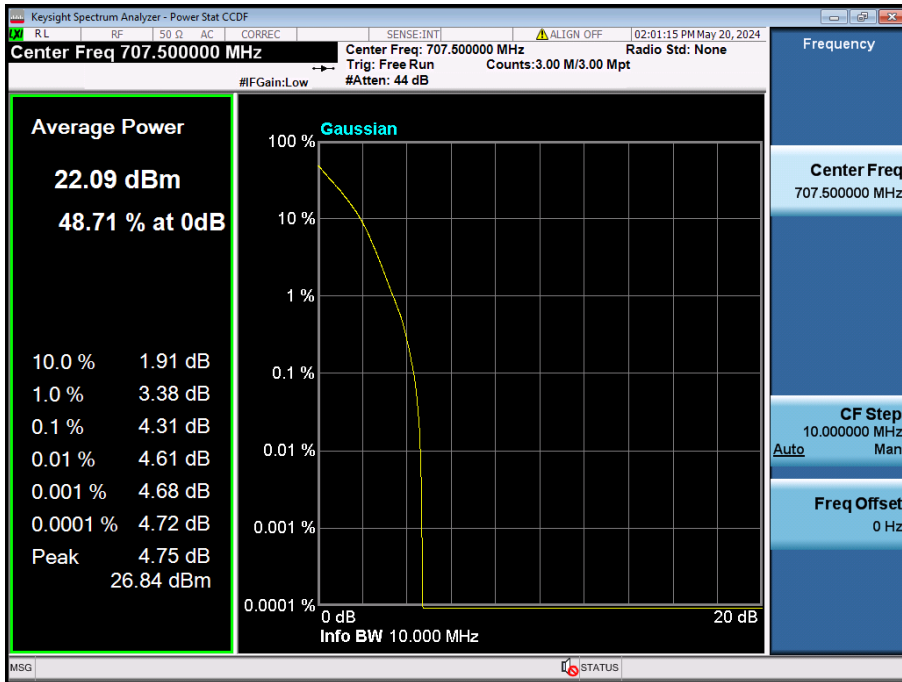

8.2.2. NR Band n12

15 MHz / $\pi/2$ BPSK / FULL RB Size

15 MHz / QPSK / FULL RB Size

15 MHz / 256QAM / FULL RB Size

10 MHz / 256QAM / FULL RB Size

5 MHz / 256QAM / FULL RB Size

8.2.3. NR Band n13

10 MHz / $\pi/2$ BPSK / FULL RB Size

10 MHz / QPSK / FULL RB Size

10 MHz / 256QAM / FULL RB Size

5 MHz / $\pi/2$ BPSK / FULL RB Size

5 MHz / QPSK / FULL RB Size

5 MHz / 256QAM / FULL RB Size

8.2.4. NR Band n14

10 MHz / $\pi/2$ BPSK / FULL RB Size