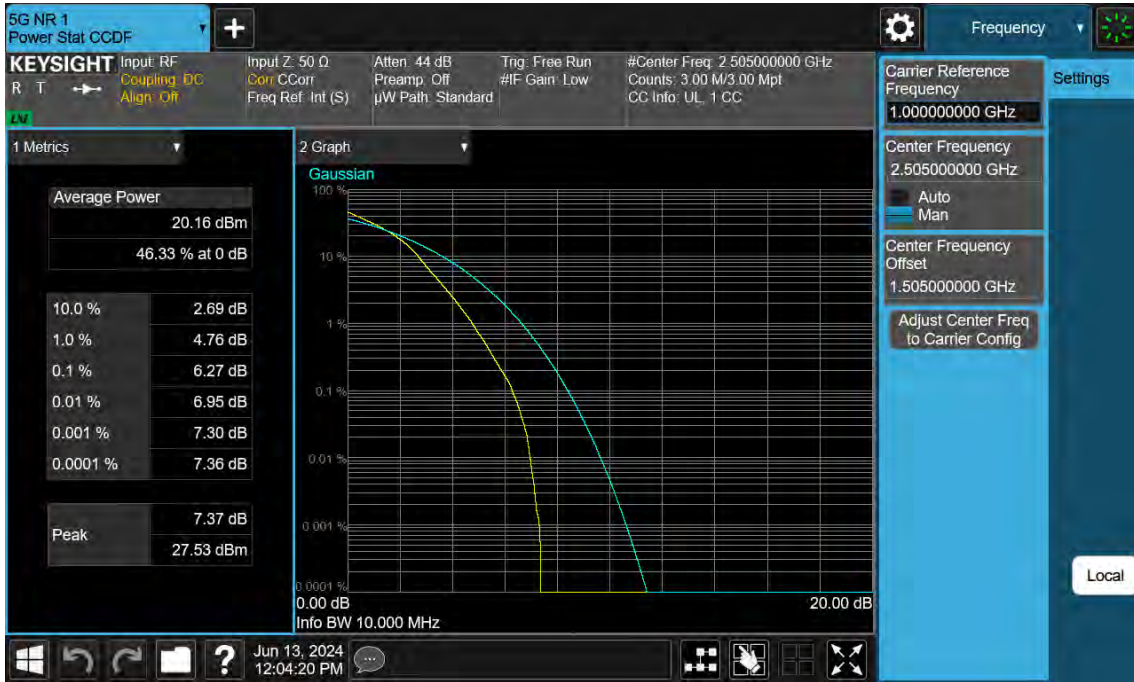

15 MHz / QPSK / FULL RB Size

15 MHz / 16QAM / FULL RB Size

15 MHz / 64QAM / FULL RB Size

15 MHz / 256QAM / FULL RB Size

10 MHz / $\pi/2$ BPSK / FULL RB Size

10 MHz / QPSK / FULL RB Size

10 MHz / 16QAM / FULL RB Size