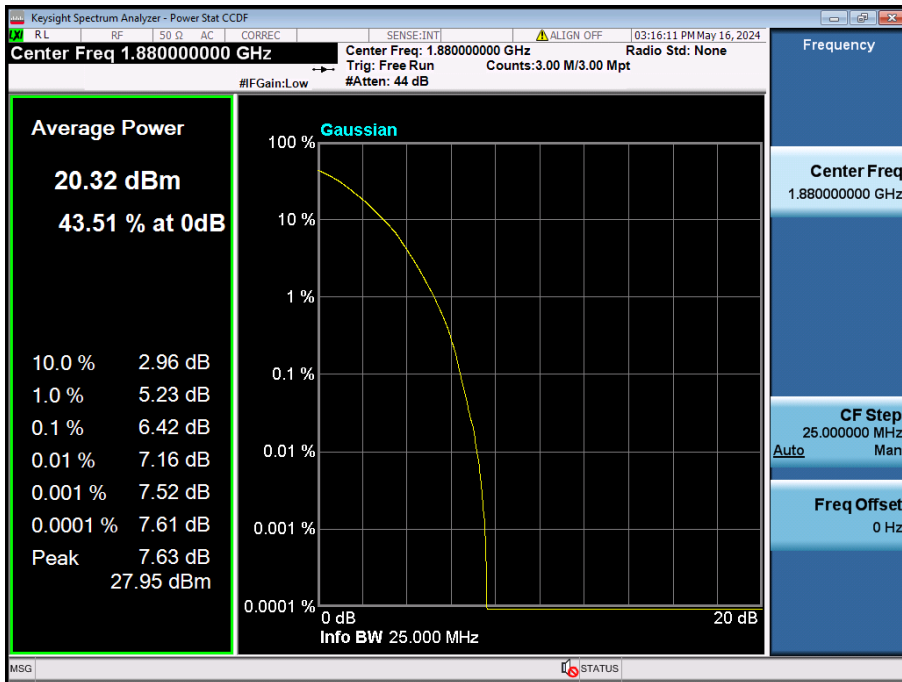

8.2.7. NR Band n2

20 MHz / $\pi/2$ BPSK / FULL RB Size

20 MHz / QPSK / FULL RB Size

20 MHz / 16QAM / FULL RB Size

20 MHz / 64QAM / FULL RB Size

20 MHz / 256QAM / FULL RB Size

15 MHz / 16QAM / FULL RB Size

15 MHz / 64QAM / FULL RB Size

15 MHz / 256QAM / FULL RB Size

10 MHz / $\pi/2$ BPSK / FULL RB Size

10 MHz / QPSK / FULL RB Size

10 MHz / 16QAM / FULL RB Size

10 MHz / 64QAM / FULL RB Size

10 MHz / 256QAM / FULL RB Size

5 MHz / 256QAM / FULL RB Size