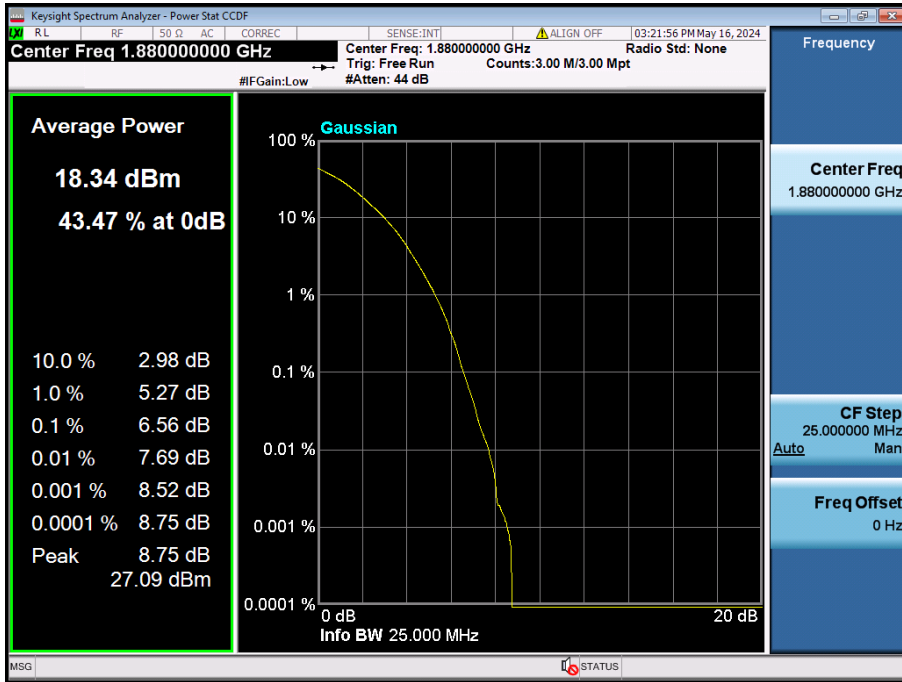

8.2.7. NR Band n2

20 MHz / $\pi/2$ BPSK / FULL RB Size

20 MHz / QPSK / FULL RB Size

20 MHz / 16QAM / FULL RB Size

20 MHz / 64QAM / FULL RB Size

20 MHz / 256QAM / FULL RB Size

15 MHz / 16QAM / FULL RB Size

15 MHz / 64QAM / FULL RB Size