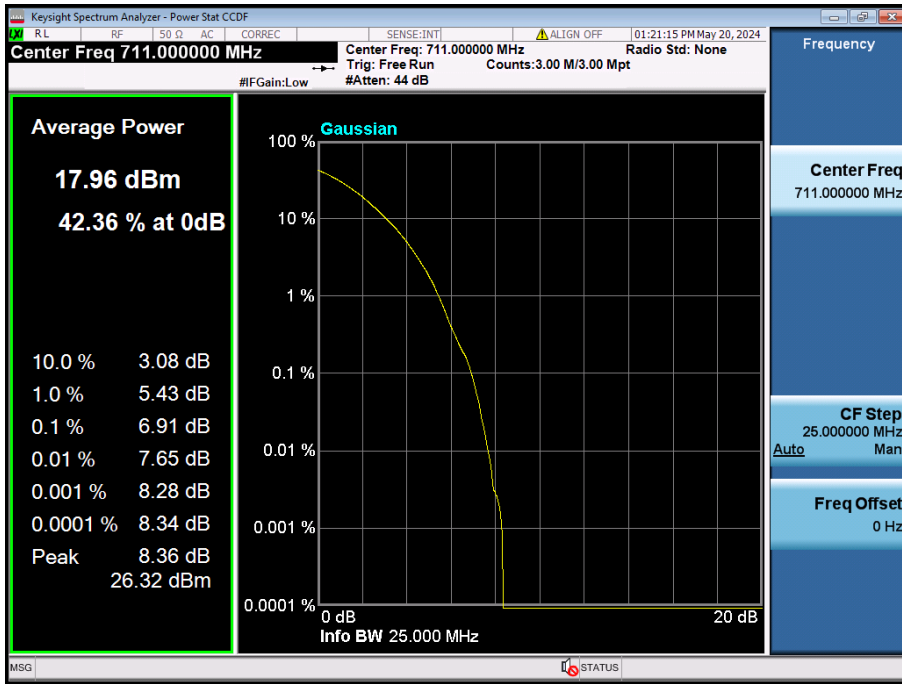

8.2.2. NR Band n12

15 MHz / $\pi/2$ BPSK / FULL RB Size

15 MHz / QPSK / FULL RB Size

15 MHz / 256QAM / FULL RB Size

10 MHz / 256QAM / FULL RB Size

5 MHz / 256QAM / FULL RB Size

8.2.3. NR Band n13

10 MHz / $\pi/2$ BPSK / FULL RB Size