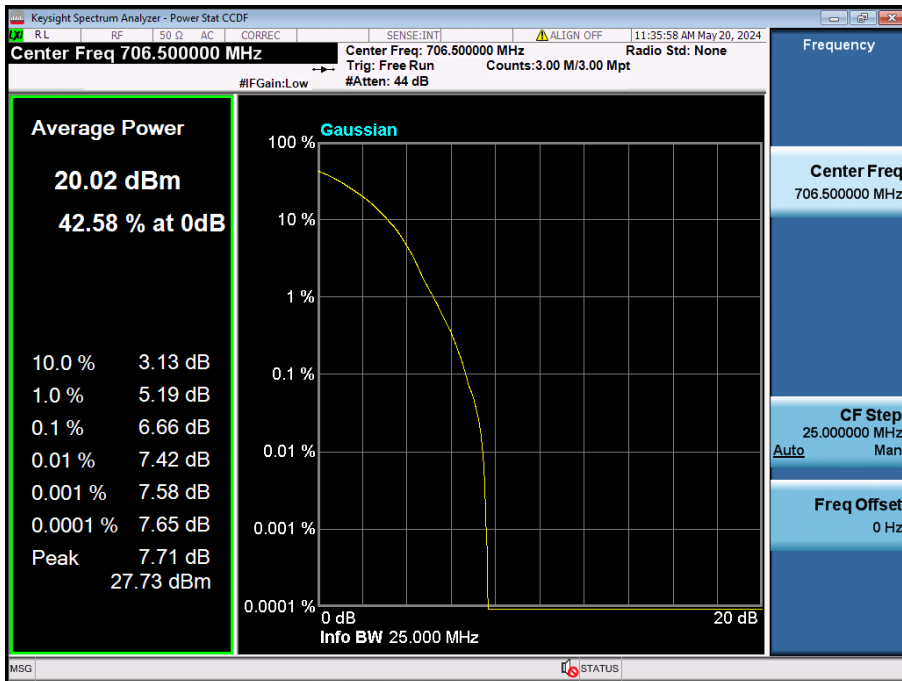

8.2.2. NR Band n12

15 MHz / $\pi/2$ BPSK / FULL RB Size

15 MHz / QPSK / FULL RB Size

15 MHz / 256QAM / FULL RB Size

10 MHz / 256QAM / FULL RB Size

5 MHz / 256QAM / FULL RB Size

8.2.3. NR Band n13

10 MHz / $\pi/2$ BPSK / FULL RB Size