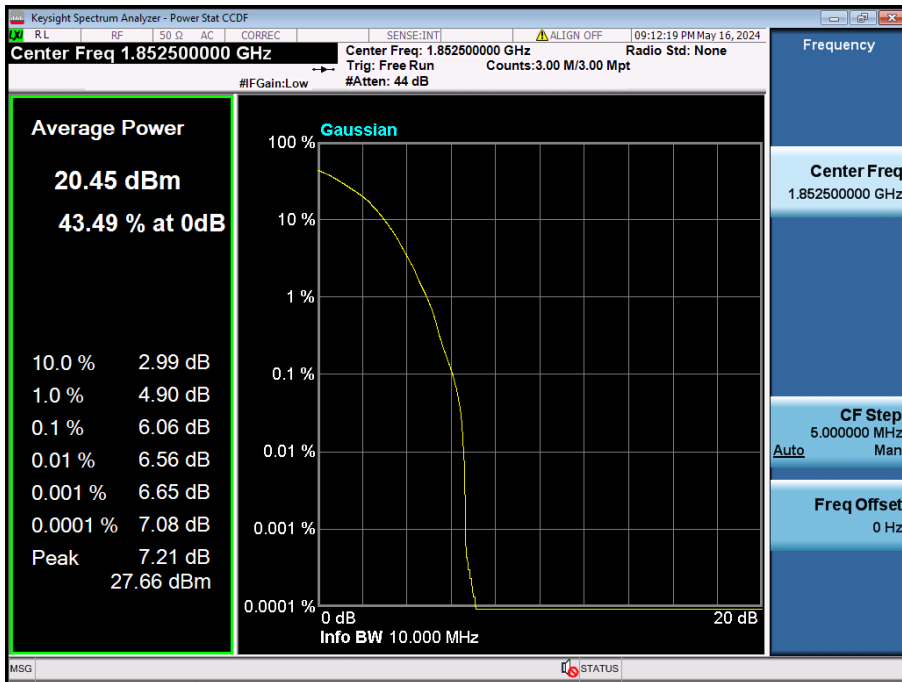

15 MHz / 256QAM / FULL RB Size

10 MHz / $\pi/2$ BPSK / FULL RB Size

10 MHz / QPSK / FULL RB Size

10 MHz / 16QAM / FULL RB Size

10 MHz / 64QAM / FULL RB Size

10 MHz / 256QAM / FULL RB Size

5 MHz / 256QAM / FULL RB Size