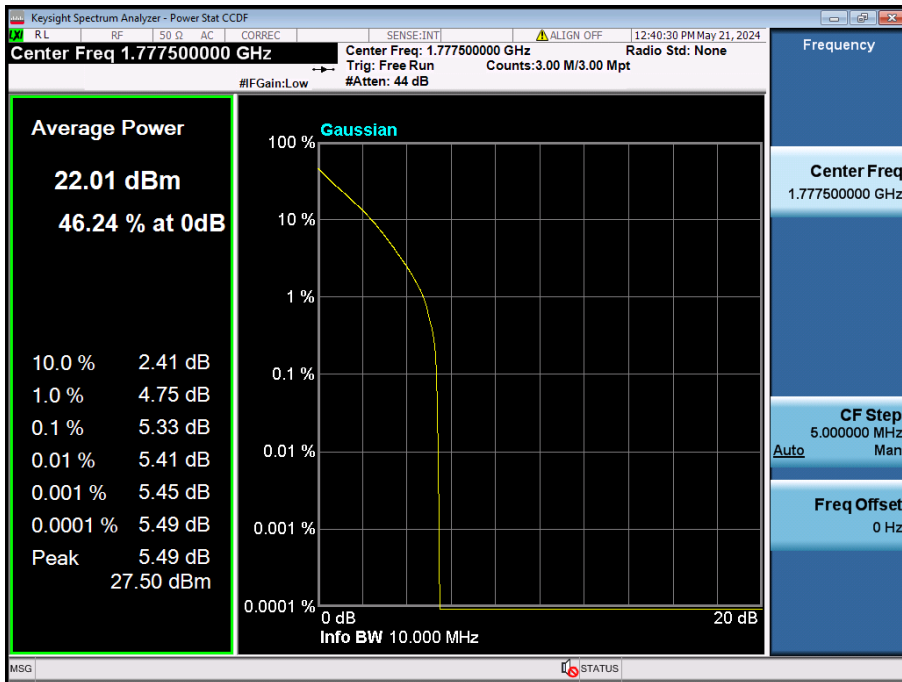

20 MHz / 64QAM / FULL RB Size

20 MHz / 256QAM / FULL RB Size

15 MHz / $\pi/2$ BPSK / FULL RB Size

15 MHz / QPSK / FULL RB Size

15 MHz / 256QAM / FULL RB Size

10 MHz / 256QAM / FULL RB Size

5 MHz / 256QAM / FULL RB Size