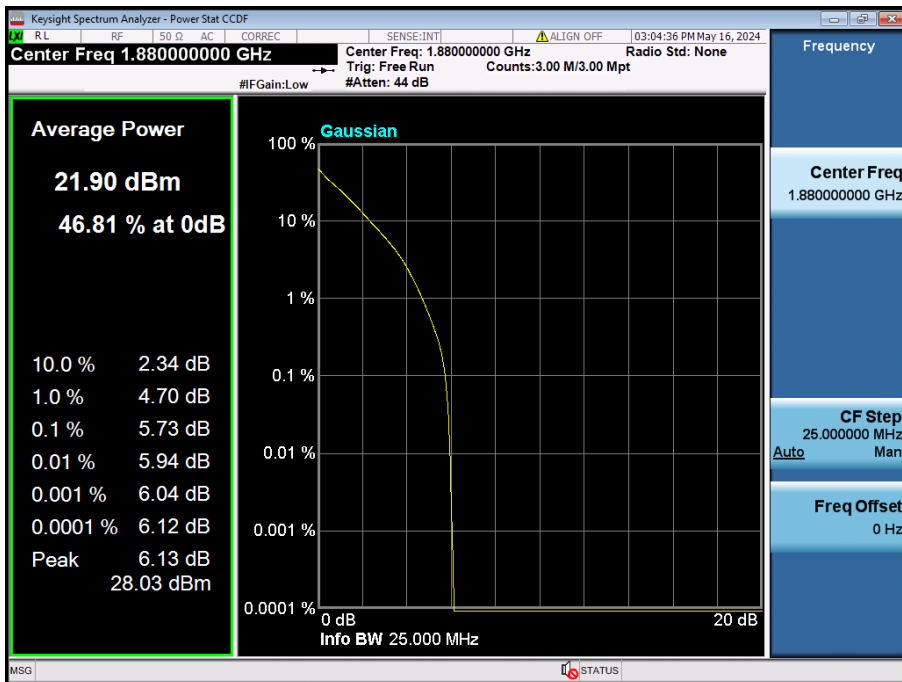

20 MHz / QPSK / FULL RB Size