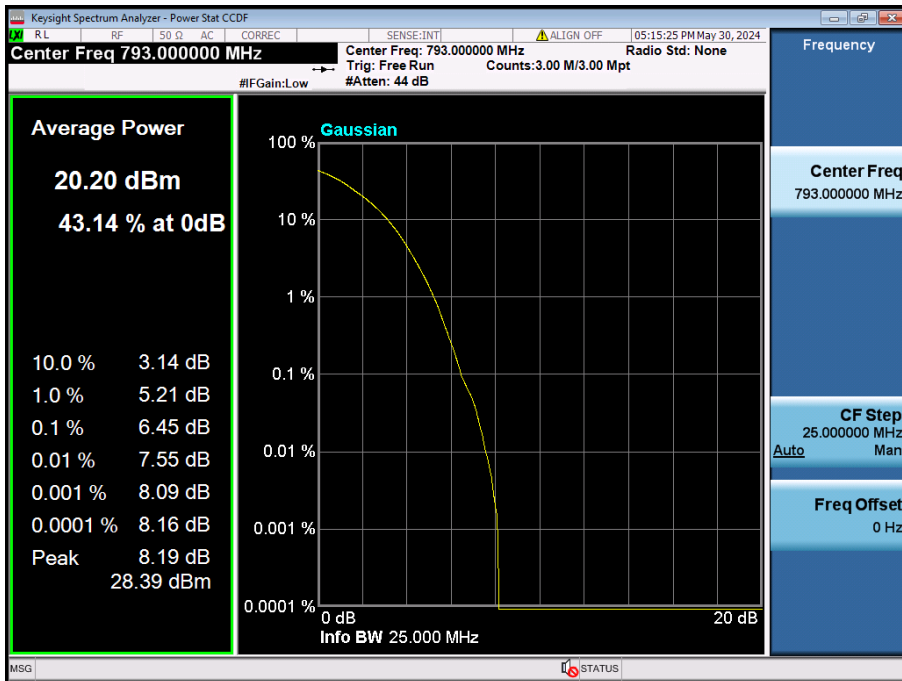

10 MHz / QPSK / FULL RB Size

10 MHz / 256QAM / FULL RB Size

5 MHz / $\pi/2$ BPSK / FULL RB Size

5 MHz / QPSK / FULL RB Size

5 MHz / 256QAM / FULL RB Size

8.2.4. NR Band n14

10 MHz / $\pi/2$ BPSK / FULL RB Size

10 MHz / QPSK / FULL RB Size

10 MHz / 256QAM / FULL RB Size

5 MHz / $\pi/2$ BPSK / FULL RB Size

5 MHz / QPSK / FULL RB Size

5 MHz / 256QAM / FULL RB Size

8.2.5. NR Band n5

20 MHz / 256QAM / FULL RB Size

15 MHz / 256QAM / FULL RB Size