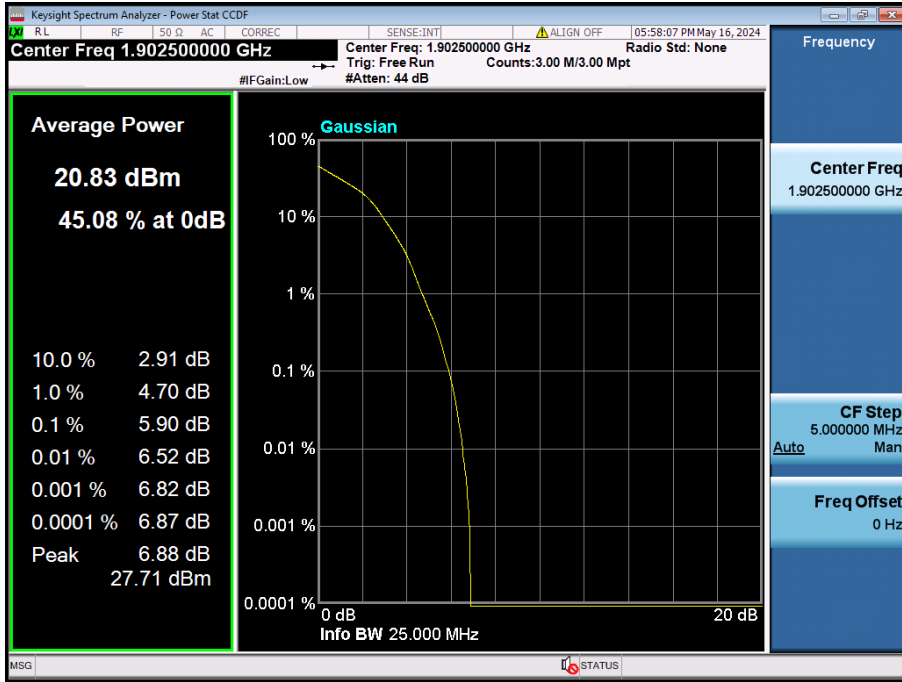

8.2.7. NR Band n2

20 MHz / $\pi/2$ BPSK / FULL RB Size

20 MHz / QPSK / FULL RB Size

20 MHz / 16QAM / FULL RB Size

20 MHz / 64QAM / FULL RB Size

20 MHz / 256QAM / FULL RB Size

15 MHz / 16QAM / FULL RB Size

15 MHz / 64QAM / FULL RB Size