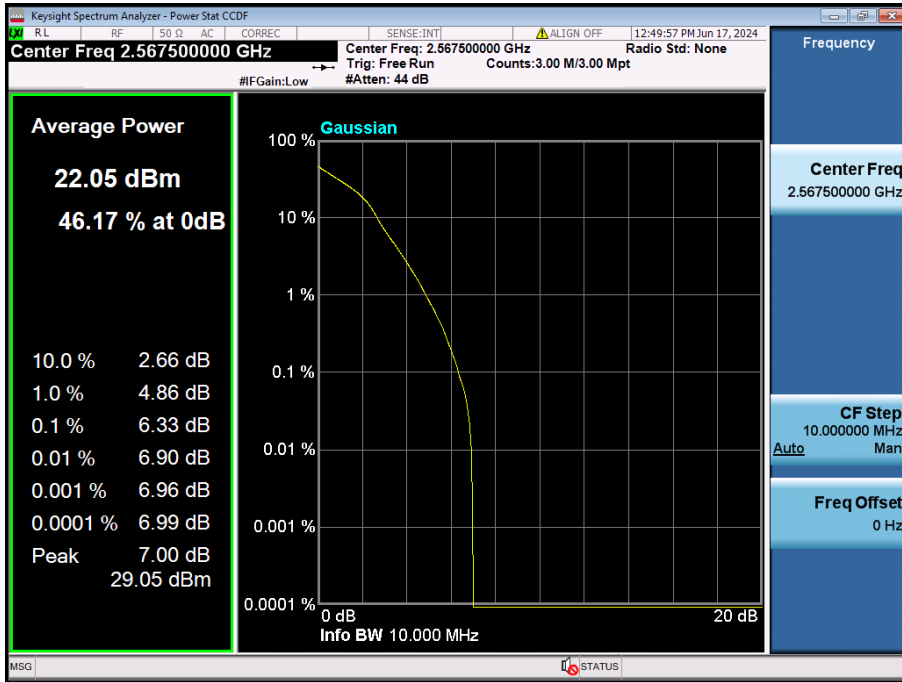

10 MHz / 64QAM / FULL RB Size

10 MHz / 256QAM / FULL RB Size

5 MHz / $\pi/2$ BPSK / FULL RB Size

5 MHz / QPSK / FULL RB Size

5 MHz / 256QAM / FULL RB Size

8.2.9. NR Band n41

100 MHz / $\pi/2$ BPSK / FULL RB Size

100 MHz / QPSK / FULL RB Size