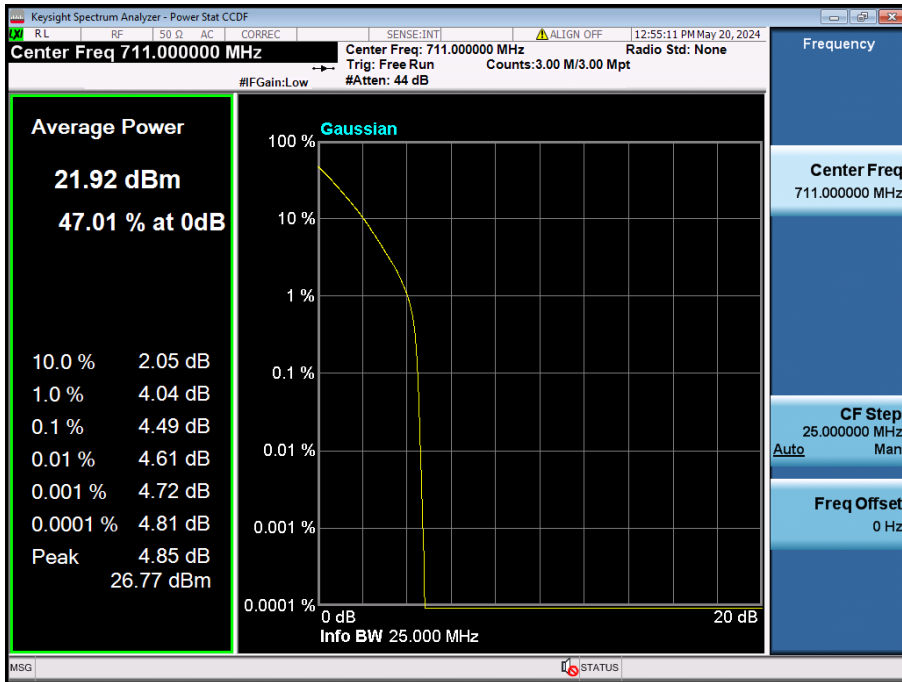

8.2.2. NR Band n12

15 MHz / $\pi/2$ BPSK / FULL RB Size

15 MHz / QPSK / FULL RB Size

15 MHz / 256QAM / FULL RB Size

10 MHz / 256QAM / FULL RB Size

5 MHz / 256QAM / FULL RB Size

8.2.3. NR Band n13

10 MHz / $\pi/2$ BPSK / FULL RB Size

10 MHz / QPSK / FULL RB Size

10 MHz / 256QAM / FULL RB Size

5 MHz / $\pi/2$ BPSK / FULL RB Size

5 MHz / QPSK / FULL RB Size

5 MHz / 256QAM / FULL RB Size

8.2.4. NR Band n14

10 MHz / $\pi/2$ BPSK / FULL RB Size