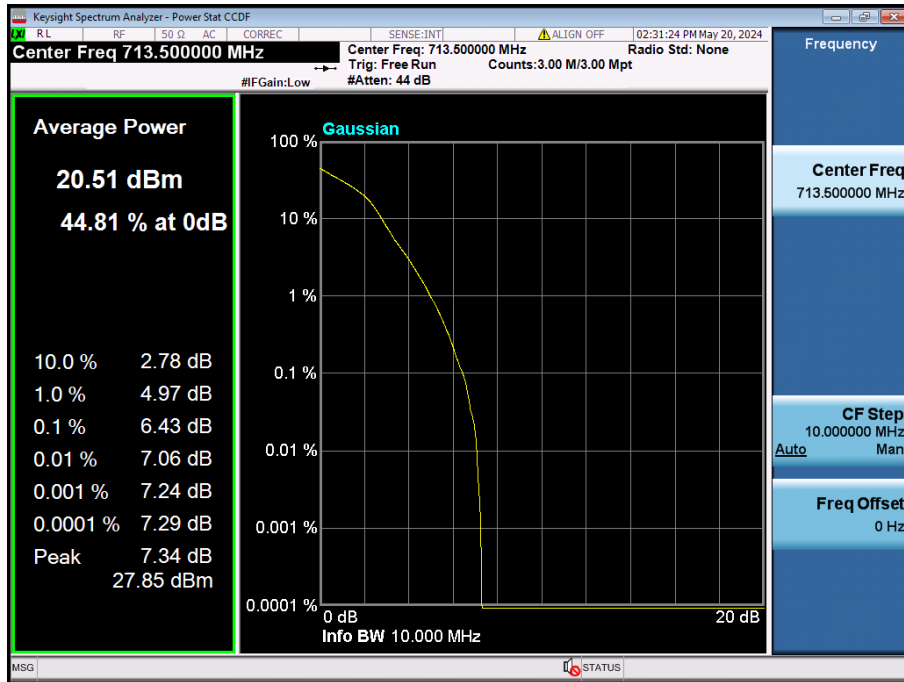

8.2.2. NR Band n12

15 MHz / $\pi/2$ BPSK / FULL RB Size

15 MHz / QPSK / FULL RB Size

15 MHz / 256QAM / FULL RB Size

10 MHz / 256QAM / FULL RB Size

5 MHz / 256QAM / FULL RB Size

8.2.3. NR Band n13

10 MHz / $\pi/2$ BPSK / FULL RB Size