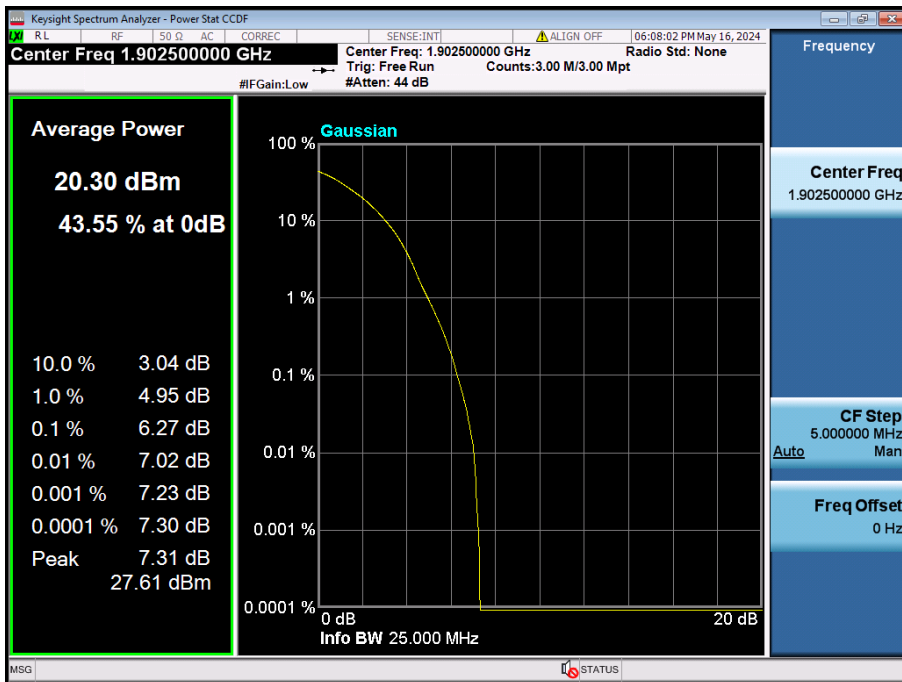

8.2.7. NR Band n2

20 MHz / $\pi/2$ BPSK / FULL RB Size

20 MHz / QPSK / FULL RB Size

20 MHz / 16QAM / FULL RB Size

20 MHz / 64QAM / FULL RB Size

20 MHz / 256QAM / FULL RB Size

15 MHz / 16QAM / FULL RB Size

15 MHz / 64QAM / FULL RB Size