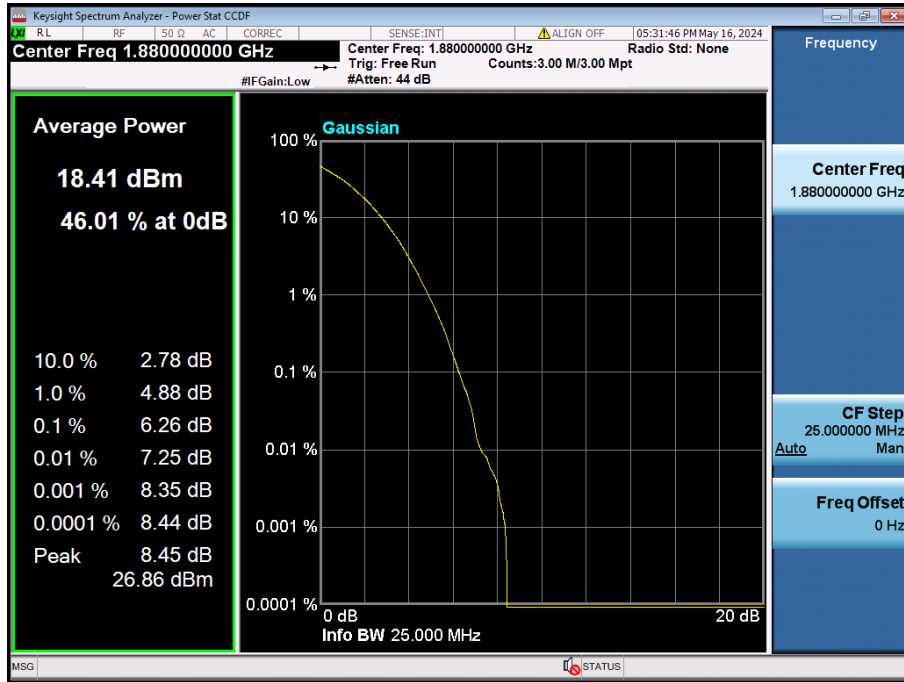

8.2.7. NR Band n2

20 MHz / $\pi/2$ BPSK / FULL RB Size

20 MHz / QPSK / FULL RB Size

20 MHz / 16QAM / FULL RB Size

20 MHz / 64QAM / FULL RB Size

20 MHz / 256QAM / FULL RB Size

15 MHz / 16QAM / FULL RB Size

15 MHz / 64QAM / FULL RB Size