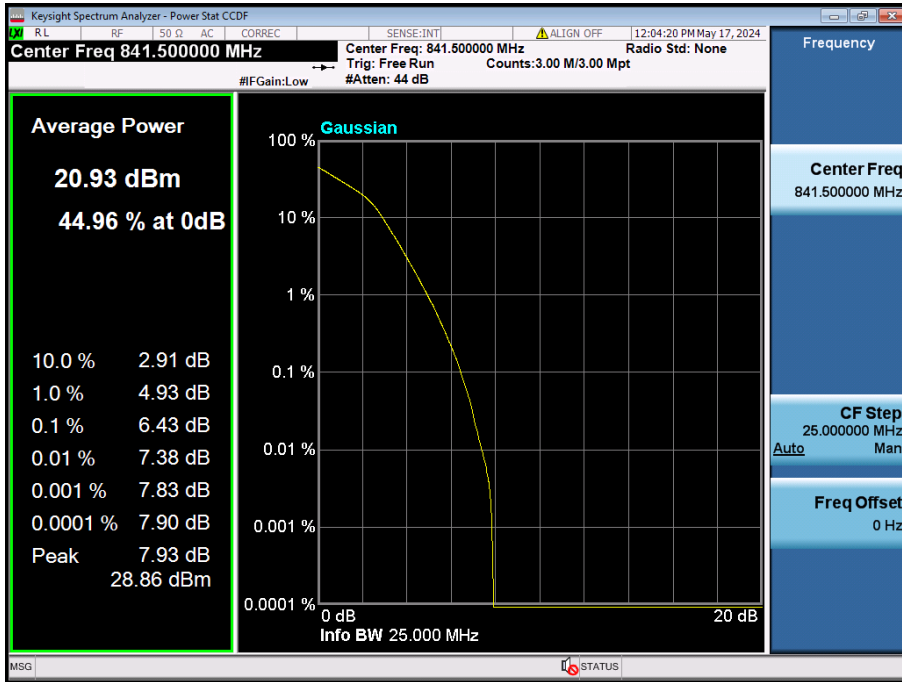

10 MHz / QPSK / FULL RB Size

10 MHz / 256QAM / FULL RB Size

5 MHz / $\pi/2$ BPSK / FULL RB Size

5 MHz / QPSK / FULL RB Size

5 MHz / 256QAM / FULL RB Size

8.2.5. NR Band n5

20 MHz / 256QAM / FULL RB Size

15 MHz / 256QAM / FULL RB Size