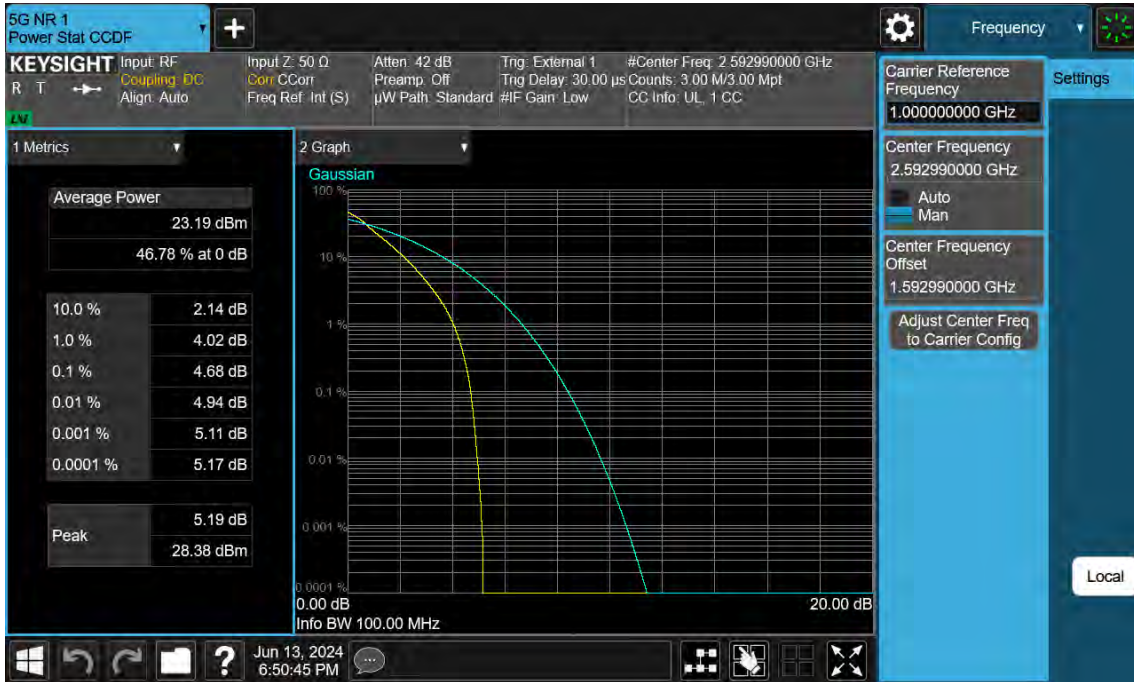

10 MHz / 64QAM / FULL RB Size

10 MHz / 256QAM / FULL RB Size

5 MHz / $\pi/2$ BPSK / FULL RB Size

5 MHz / QPSK / FULL RB Size

5 MHz / 256QAM / FULL RB Size

8.2.9. NR Band n41

100 MHz / $\pi/2$ BPSK / FULL RB Size

100 MHz / QPSK / FULL RB Size