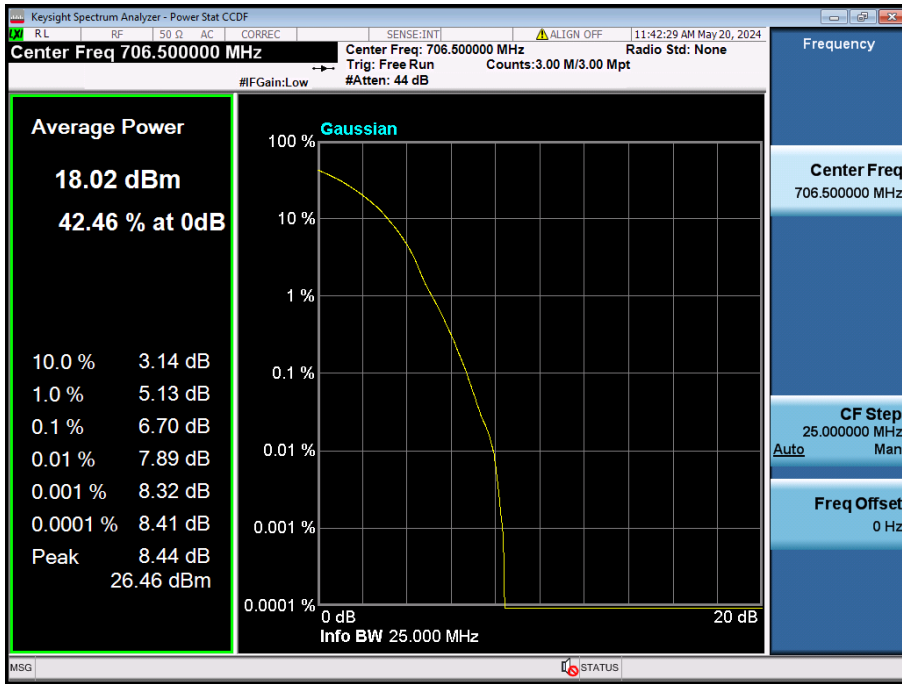

8.2.2. NR Band n12

15 MHz / $\pi/2$ BPSK / FULL RB Size

15 MHz / QPSK / FULL RB Size

15 MHz / 256QAM / FULL RB Size

10 MHz / 256QAM / FULL RB Size

5 MHz / 256QAM / FULL RB Size

8.2.3. NR Band n13

10 MHz / $\pi/2$ BPSK / FULL RB Size