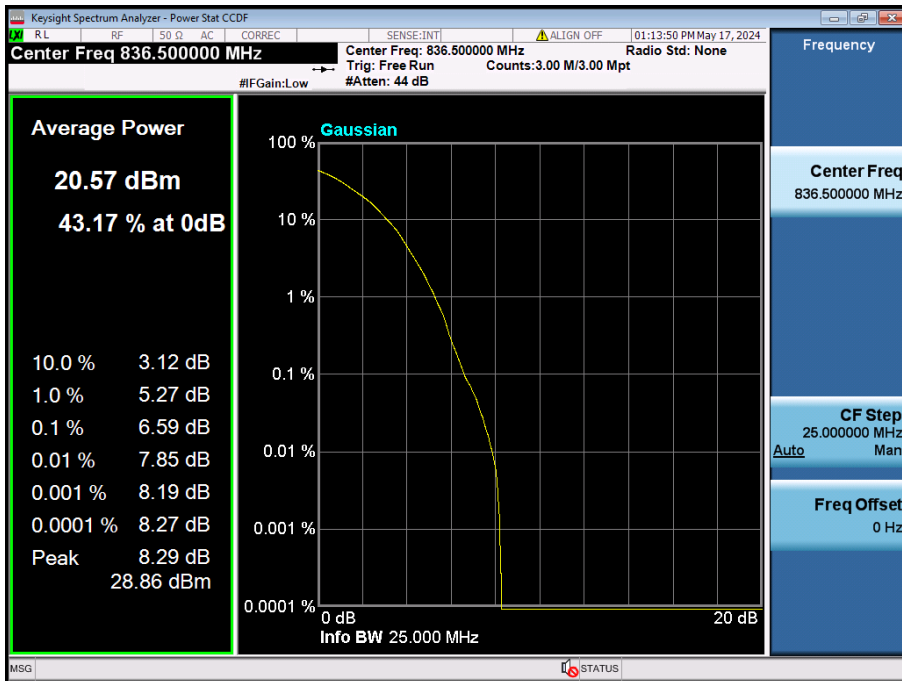

10 MHz / QPSK / FULL RB Size

10 MHz / 256QAM / FULL RB Size

5 MHz / $\pi/2$ BPSK / FULL RB Size

5 MHz / QPSK / FULL RB Size

5 MHz / 256QAM / FULL RB Size

8.2.5. NR Band n5

20 MHz / 256QAM / FULL RB Size

15 MHz / 256QAM / FULL RB Size