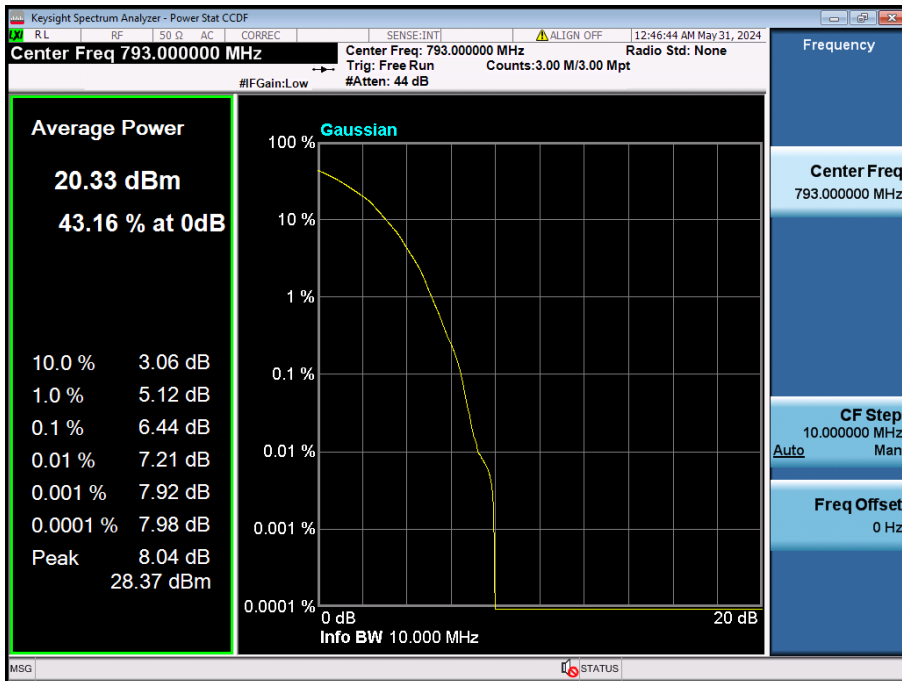

10 MHz / QPSK / FULL RB Size

10 MHz / 256QAM / FULL RB Size

5 MHz / $\pi/2$ BPSK / FULL RB Size

5 MHz / QPSK / FULL RB Size

5 MHz / 256QAM / FULL RB Size

8.2.5. NR Band n5

20 MHz / 256QAM / FULL RB Size

15 MHz / 256QAM / FULL RB Size