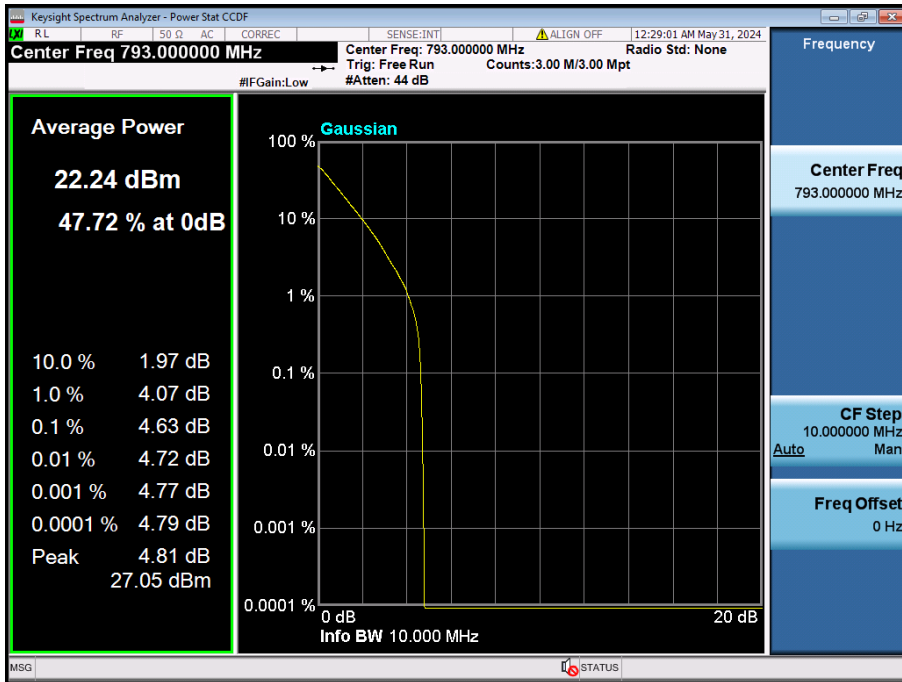

10 MHz / QPSK / FULL RB Size

10 MHz / 256QAM / FULL RB Size

5 MHz / $\pi/2$ BPSK / FULL RB Size

5 MHz / QPSK / FULL RB Size

5 MHz / 256QAM / FULL RB Size

8.2.4. NR Band n14

10 MHz / $\pi/2$ BPSK / FULL RB Size

10 MHz / QPSK / FULL RB Size

10 MHz / 256QAM / FULL RB Size

5 MHz / $\pi/2$ BPSK / FULL RB Size

5 MHz / QPSK / FULL RB Size

5 MHz / 256QAM / FULL RB Size

8.2.5. NR Band n5

20 MHz / 256QAM / FULL RB Size

15 MHz / 256QAM / FULL RB Size