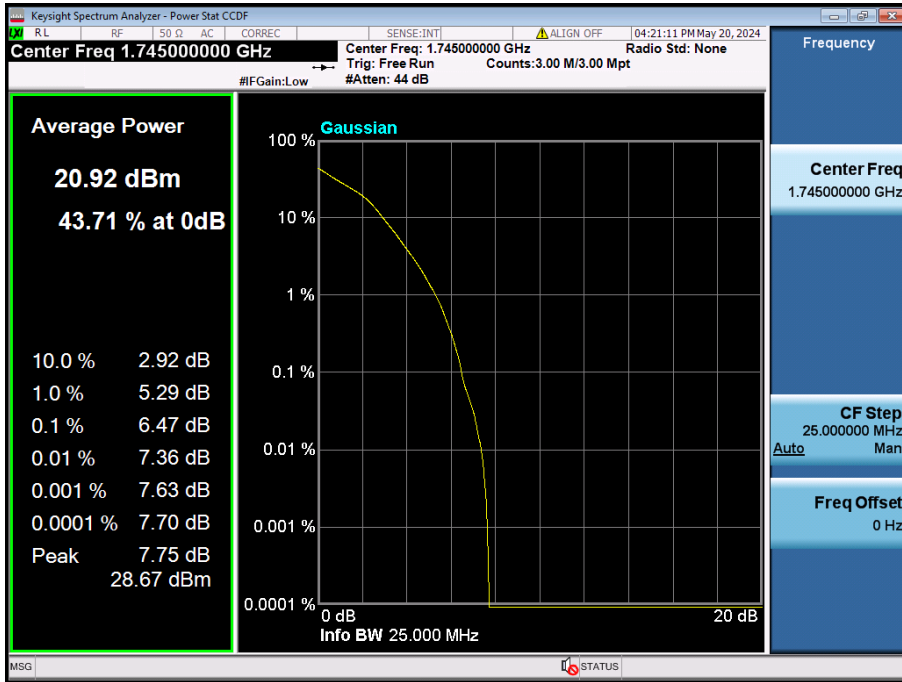

20 MHz / 16QAM / FULL RB Size