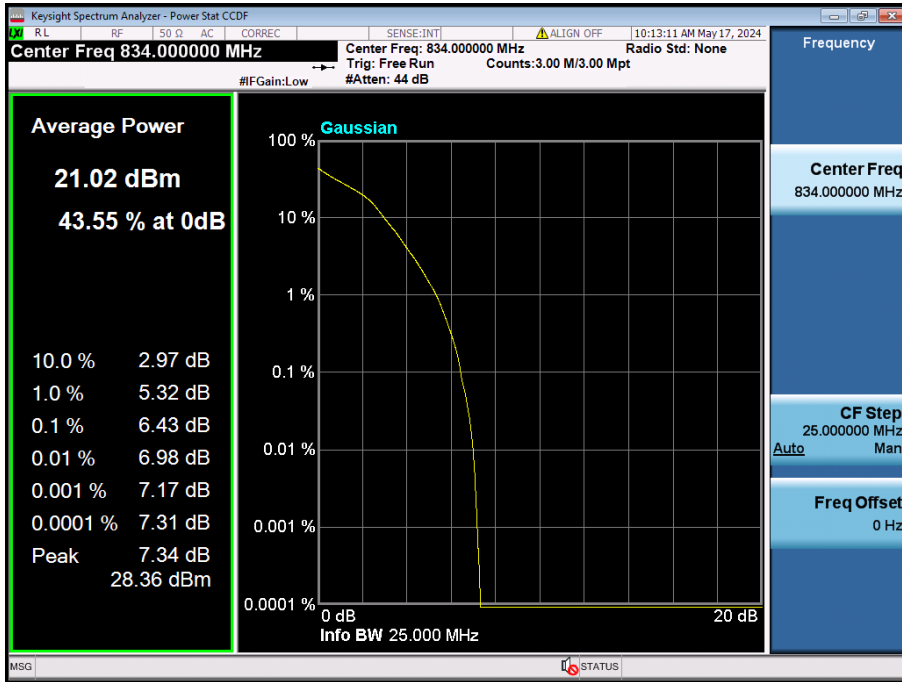

10 MHz / QPSK / FULL RB Size

10 MHz / 256QAM / FULL RB Size

5 MHz / $\pi/2$ BPSK / FULL RB Size

5 MHz / QPSK / FULL RB Size

5 MHz / 256QAM / FULL RB Size

8.2.5. NR Band n5

20 MHz / 256QAM / FULL RB Size

15 MHz / 256QAM / FULL RB Size