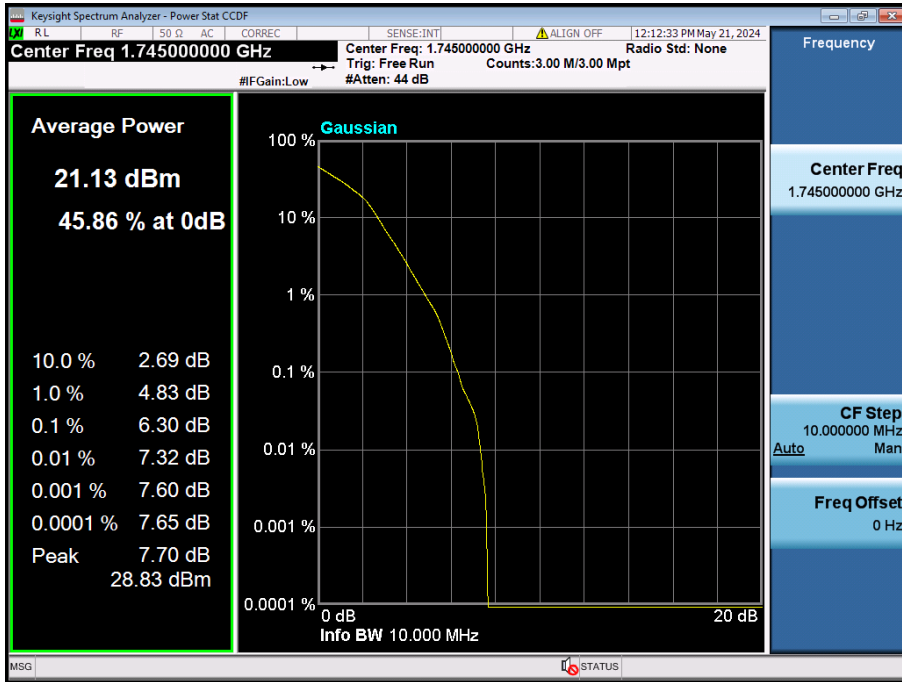

20 MHz / 64QAM / FULL RB Size

20 MHz / 256QAM / FULL RB Size

15 MHz / $\pi/2$ BPSK / FULL RB Size

15 MHz / QPSK / FULL RB Size

15 MHz / 256QAM / FULL RB Size

10 MHz / 256QAM / FULL RB Size

5 MHz / 256QAM / FULL RB Size