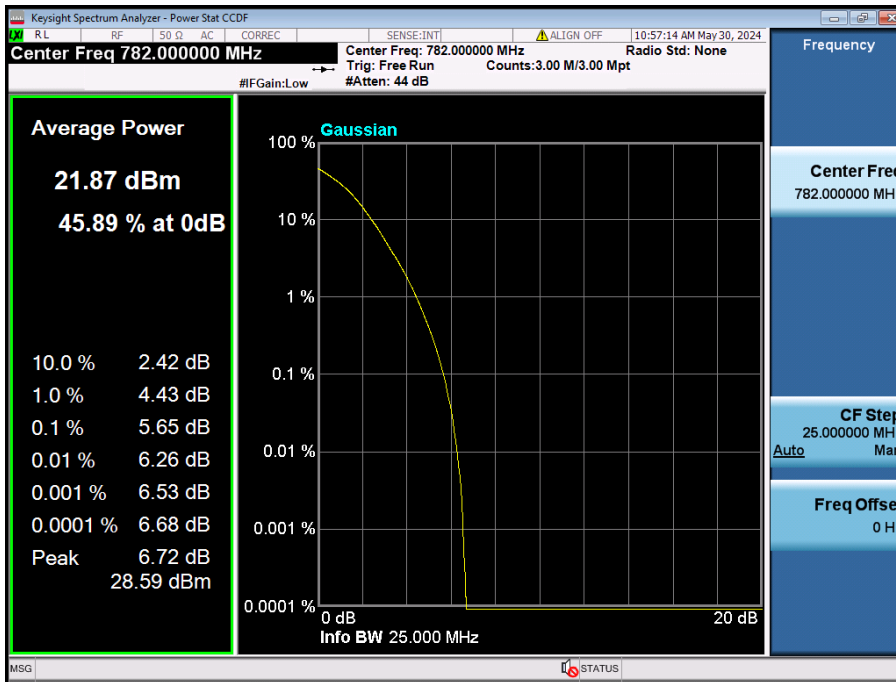

8.2.2. NR Band n12

15 MHz / $\pi/2$ BPSK / FULL RB Size

15 MHz / QPSK / FULL RB Size

15 MHz / 256QAM / FULL RB Size

10 MHz / 256QAM / FULL RB Size

5 MHz / 256QAM / FULL RB Size

8.2.3. NR Band n13

10 MHz / $\pi/2$ BPSK / FULL RB Size