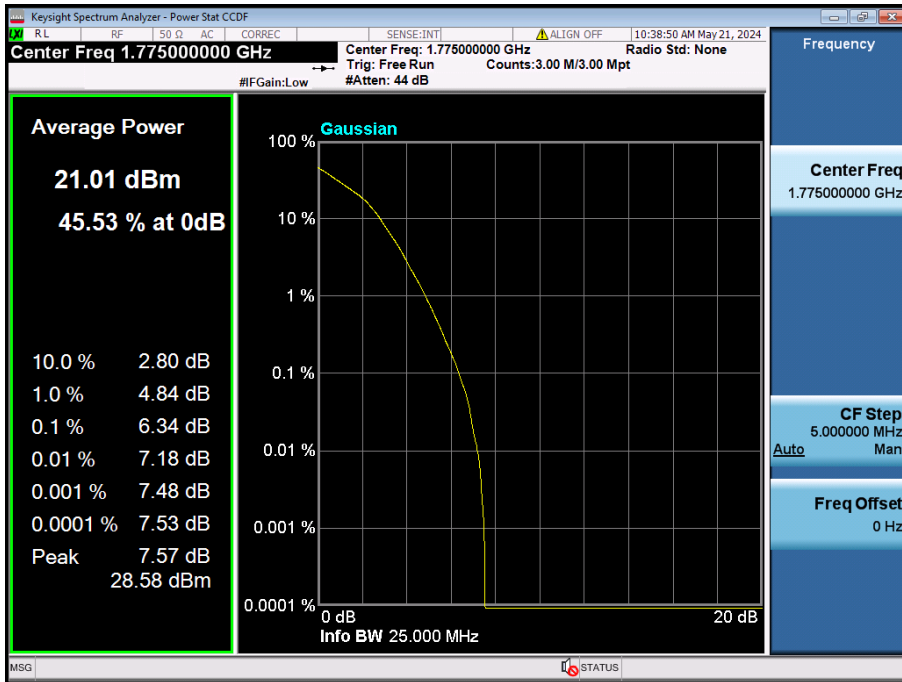

20 MHz / 64QAM / FULL RB Size

20 MHz / 256QAM / FULL RB Size

15 MHz / $\pi/2$ BPSK / FULL RB Size

15 MHz / QPSK / FULL RB Size

15 MHz / 256QAM / FULL RB Size

10 MHz / 256QAM / FULL RB Size

5 MHz / 256QAM / FULL RB Size