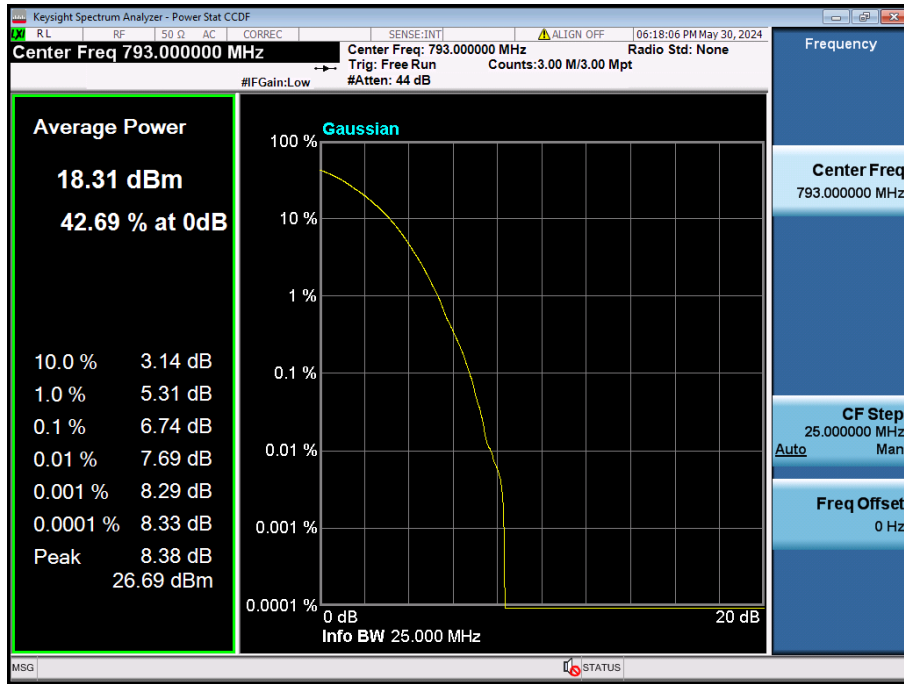

10 MHz / QPSK / FULL RB Size

10 MHz / 256QAM / FULL RB Size

5 MHz / $\pi/2$ BPSK / FULL RB Size

5 MHz / QPSK / FULL RB Size

5 MHz / 256QAM / FULL RB Size

8.2.4. NR Band n14

10 MHz / $\pi/2$ BPSK / FULL RB Size

10 MHz / QPSK / FULL RB Size

10 MHz / 256QAM / FULL RB Size

5 MHz / $\pi/2$ BPSK / FULL RB Size

5 MHz / QPSK / FULL RB Size

5 MHz / 256QAM / FULL RB Size

8.2.5. NR Band n5

20 MHz / 256QAM / FULL RB Size

15 MHz / 256QAM / FULL RB Size