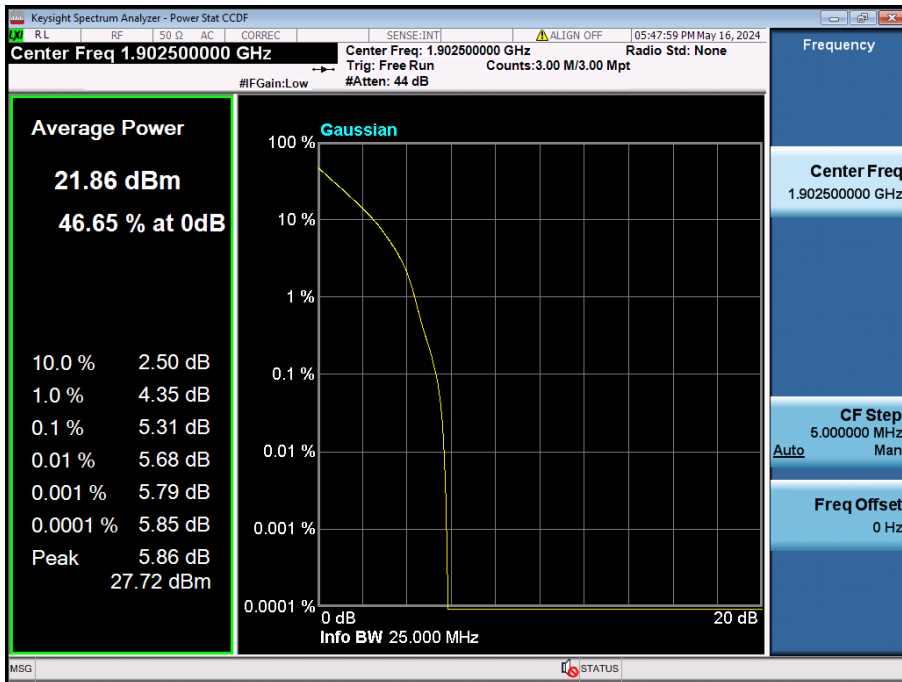

8.2.7. NR Band n2

20 MHz / $\pi/2$ BPSK / FULL RB Size

20 MHz / QPSK / FULL RB Size

20 MHz / 16QAM / FULL RB Size

20 MHz / 64QAM / FULL RB Size

20 MHz / 256QAM / FULL RB Size

15 MHz / 16QAM / FULL RB Size

15 MHz / 64QAM / FULL RB Size