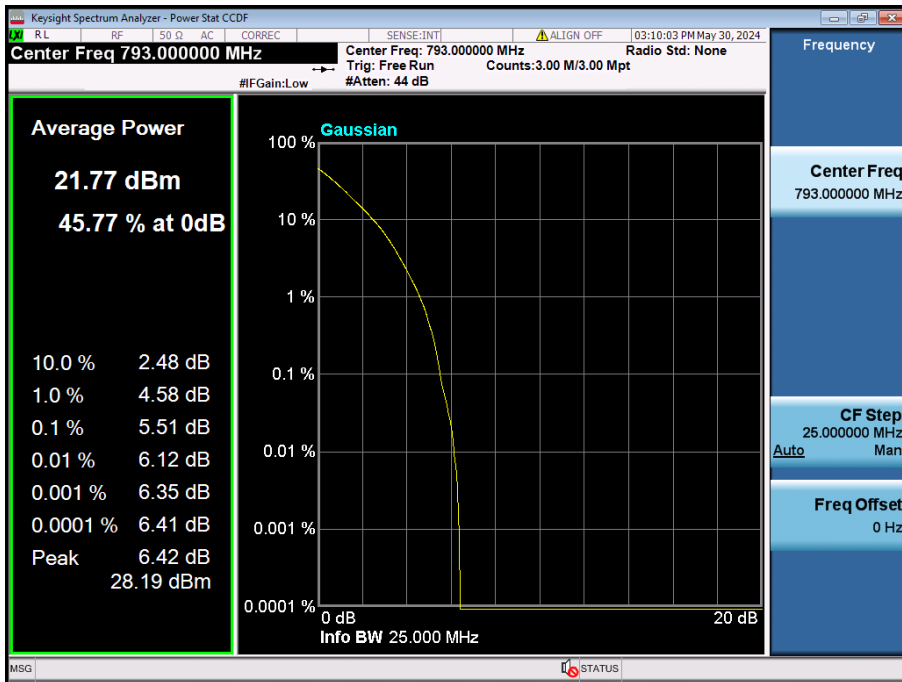

10 MHz / QPSK / FULL RB Size

10 MHz / 256QAM / FULL RB Size

5 MHz / $\pi/2$ BPSK / FULL RB Size

5 MHz / QPSK / FULL RB Size

5 MHz / 256QAM / FULL RB Size

8.2.4. NR Band n14

10 MHz / $\pi/2$ BPSK / FULL RB Size

10 MHz / QPSK / FULL RB Size

10 MHz / 256QAM / FULL RB Size

5 MHz / $\pi/2$ BPSK / FULL RB Size

5 MHz / QPSK / FULL RB Size

5 MHz / 256QAM / FULL RB Size

8.2.5. NR Band n5

20 MHz / 256QAM / FULL RB Size

15 MHz / 256QAM / FULL RB Size