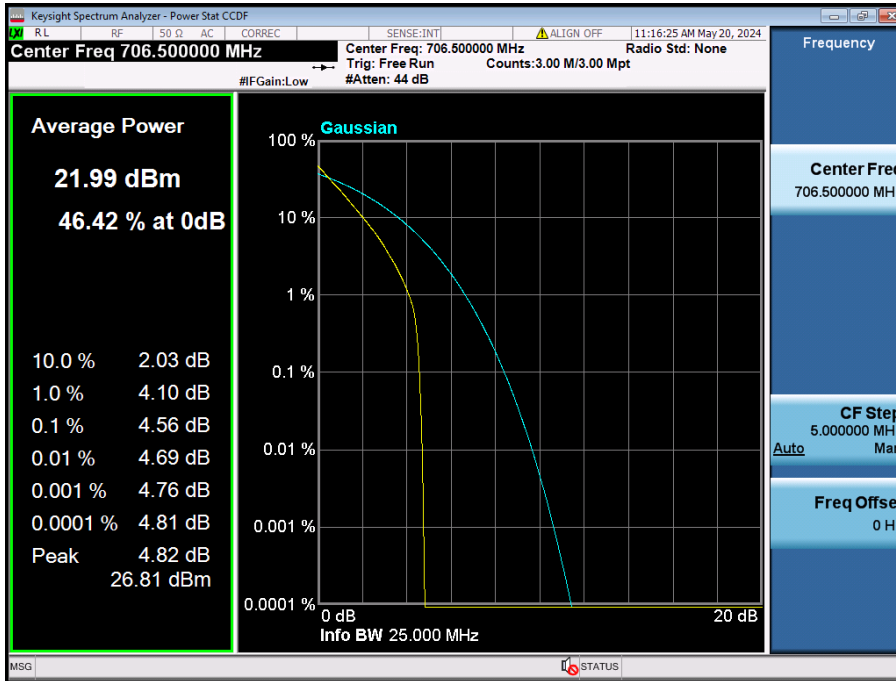

8.2.2. NR Band n12

15 MHz / $\pi/2$ BPSK / FULL RB Size

15 MHz / QPSK / FULL RB Size

15 MHz / 256QAM / FULL RB Size

10 MHz / 256QAM / FULL RB Size

5 MHz / 256QAM / FULL RB Size

8.2.3. NR Band n13

10 MHz / $\pi/2$ BPSK / FULL RB Size