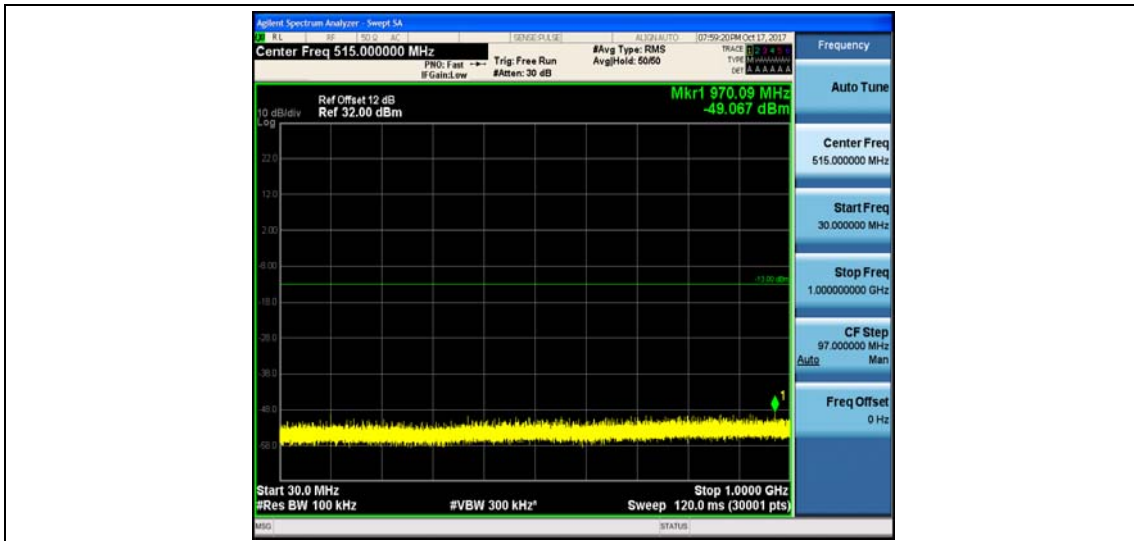

Band2_3MHz_QPSK_18615_1RB#0_Range2:1000~26000MHz_-32.77_PASS