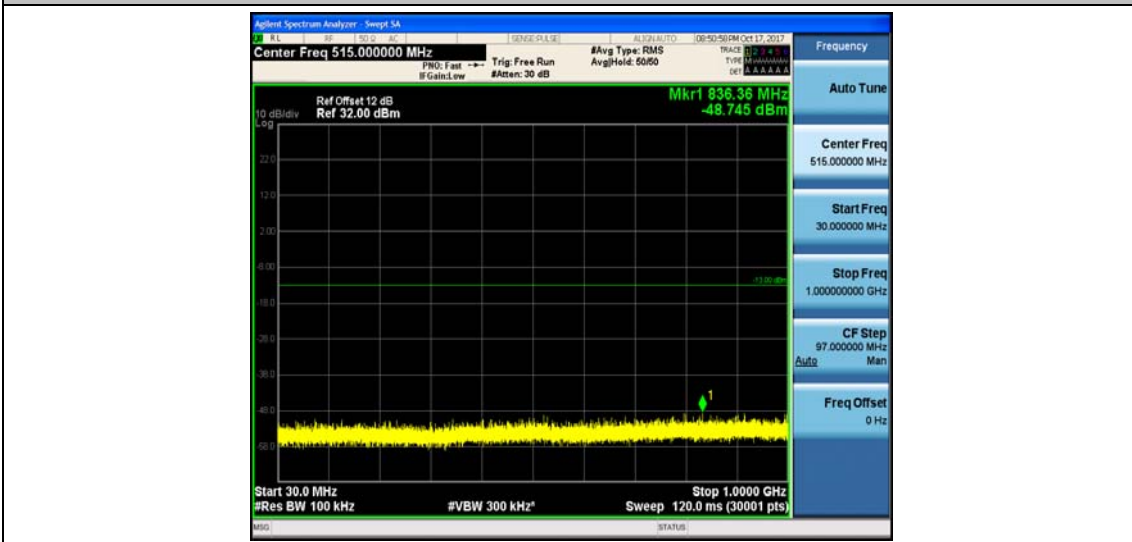

Band4_1.4MHz_16QAM_20393_1RB#0_Range2:1000~26000MHz_-32.8_PASS