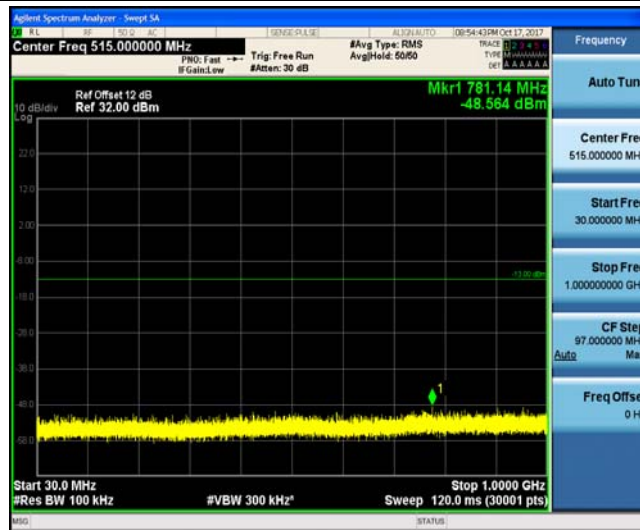

Band4_3MHz_QPSK_19965_1RB#0_Range2:1000~26000MHz_-32.87_PASS