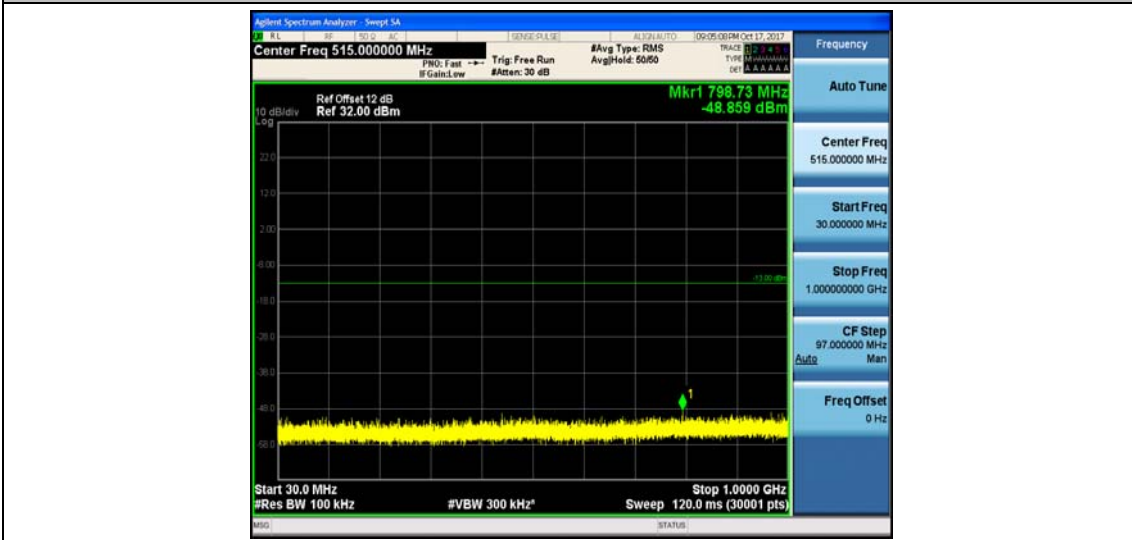

Band4_5MHz_16QAM_20375_1RB#0_Range2:1000~26000MHz_-32.84_PASS