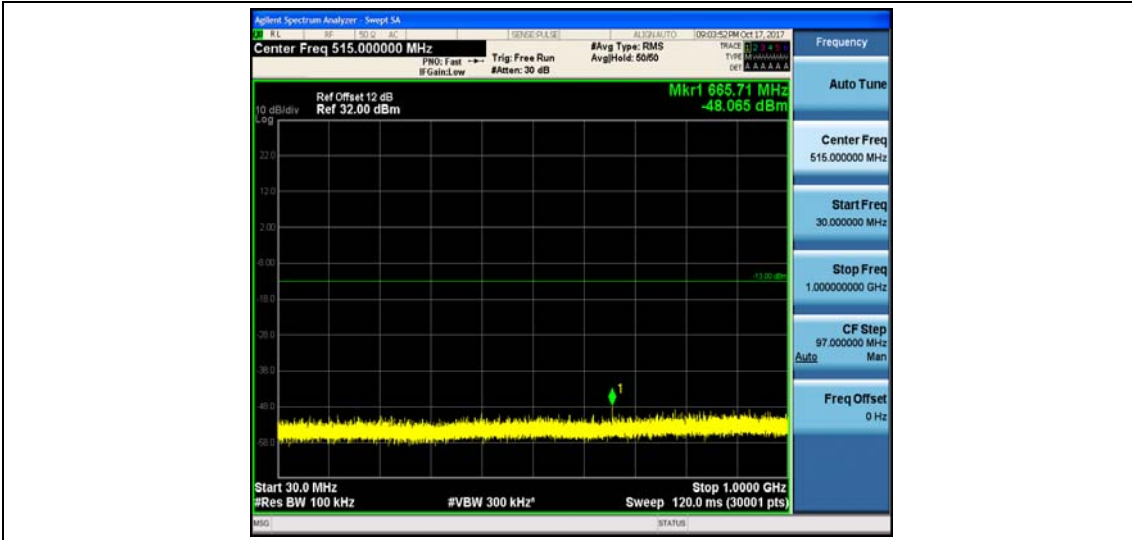

Band4_5MHz_16QAM_20175_1RB#0_Range2:1000~26000MHz_-32.97_PASS