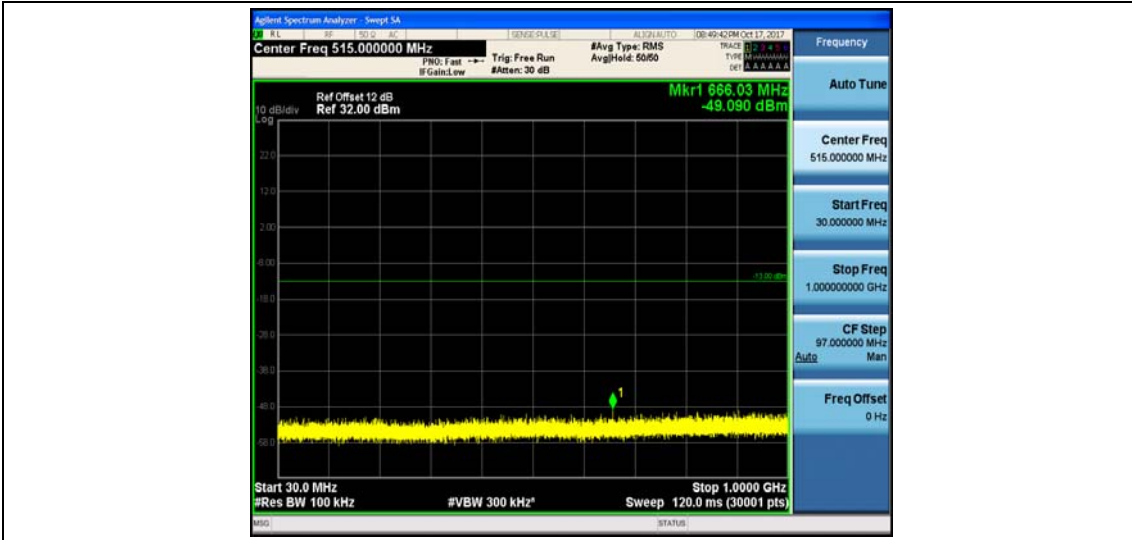

Band4_1.4MHz_16QAM_20175_1RB#0_Range2:1000~26000MHz_-32.63_PASS