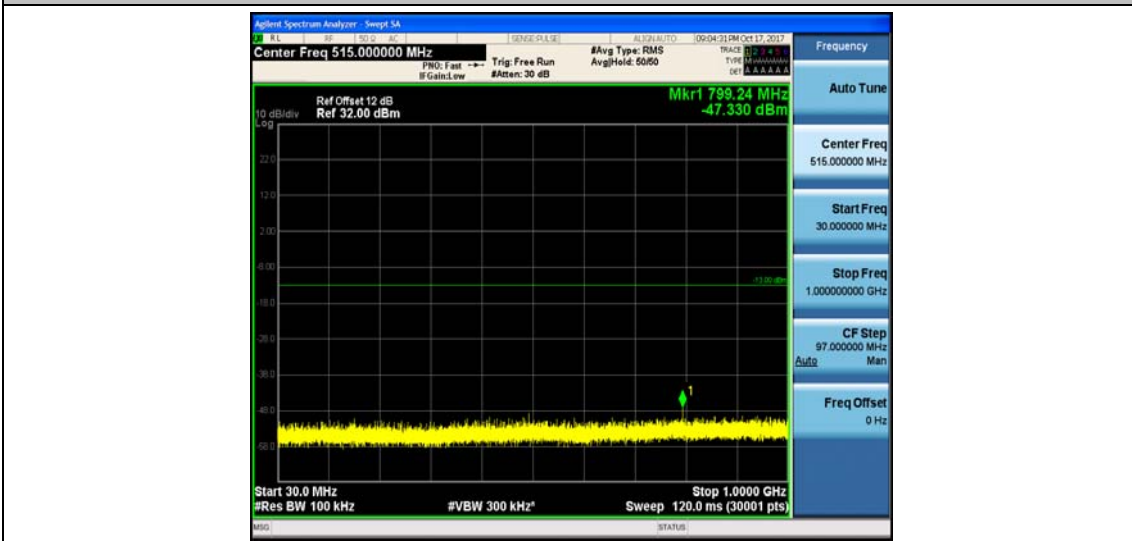

Band4_5MHz_QPSK_20375_1RB#0_Range2:1000~26000MHz_-32.9_PASS