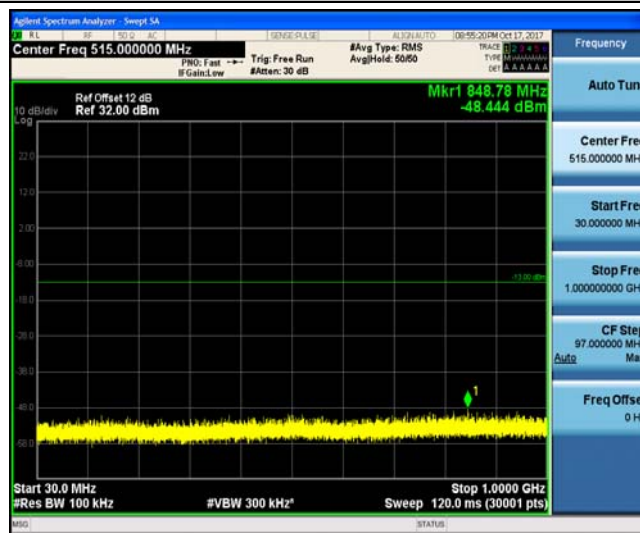

Band4_3MHz_16QAM_19965_1RB#0_Range2:1000~26000MHz_-32.91_PASS