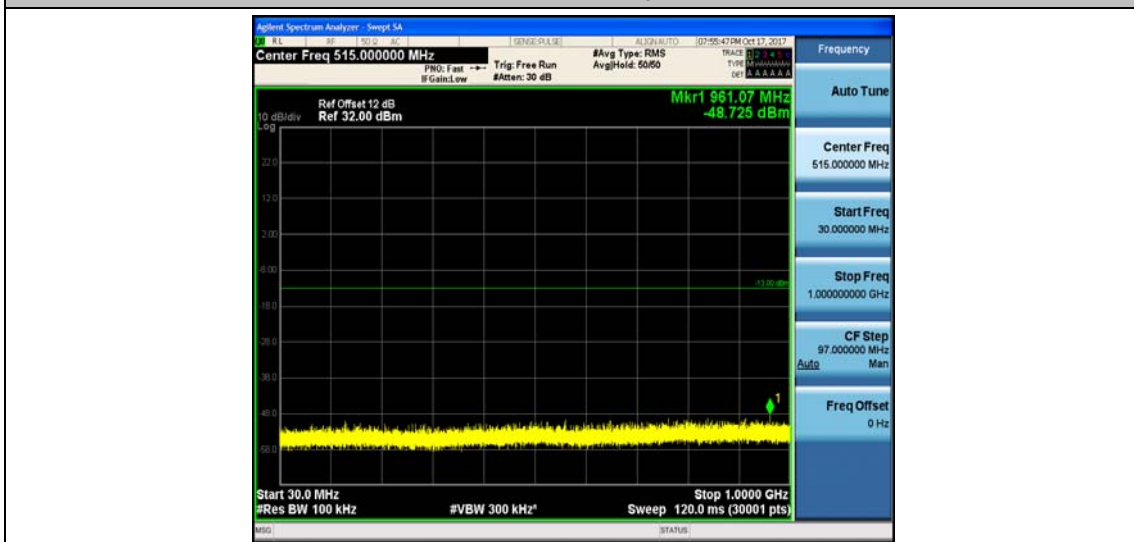

Band2_1.4MHz_16QAM_19193_1RB#0_Range2:1000~26000MHz_-32.9_PASS