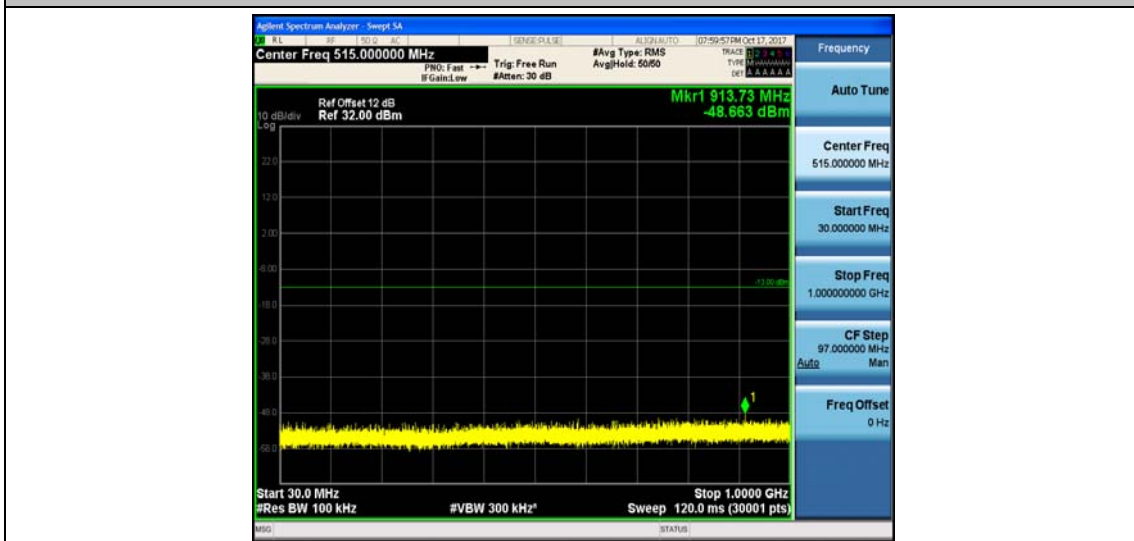

Band2_3MHz_16QAM_18615_1RB#0_Range2:1000~26000MHz_-32.76_PASS