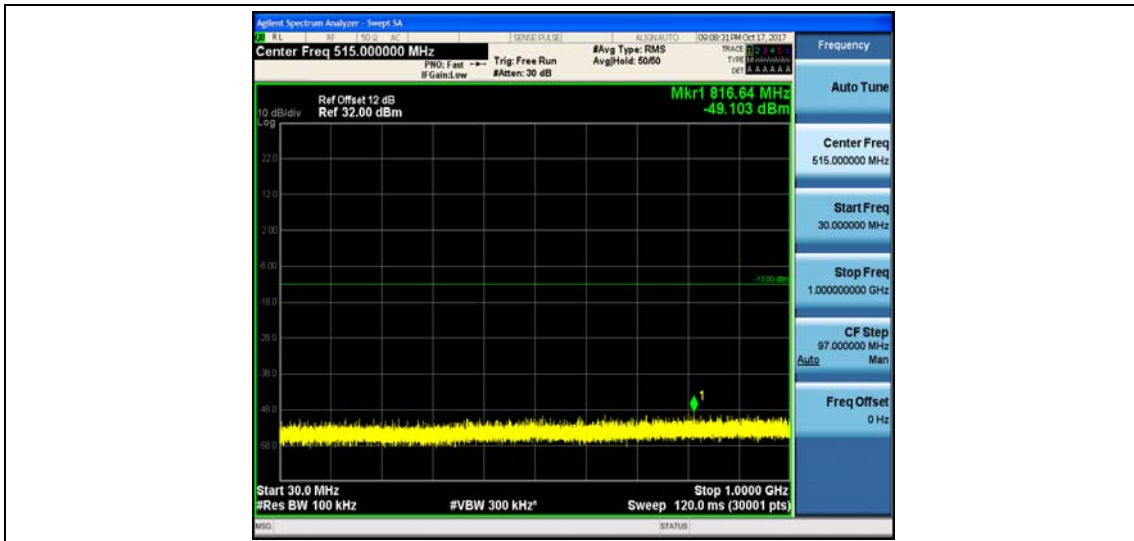

Band4_10MHz_QPSK_20000_1RB#0_Range2:1000~26000MHz_-32.91_PASS