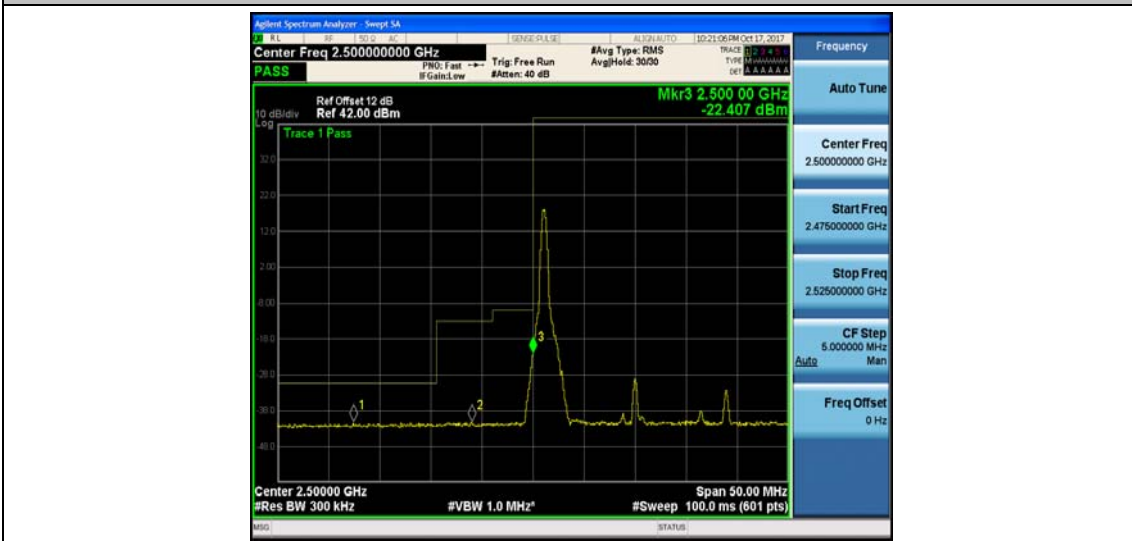

Band7_20MHz_16QAM_20850_1RB#0_-41.41,-41.37,-22.41_PASS