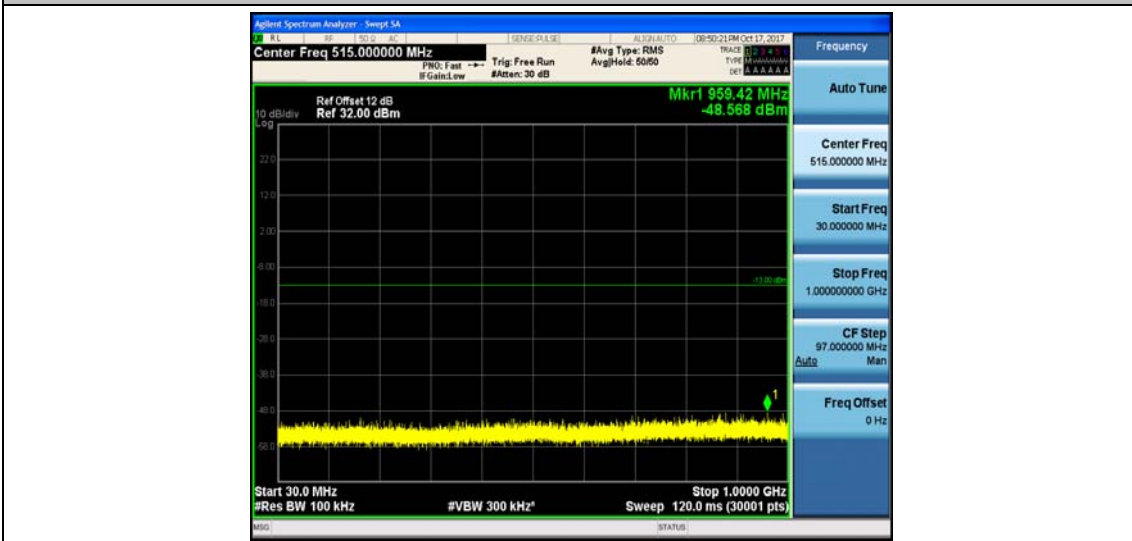

Band4_1.4MHz_QPSK_20393_1RB#0_Range2:1000~26000MHz_-32.54_PASS