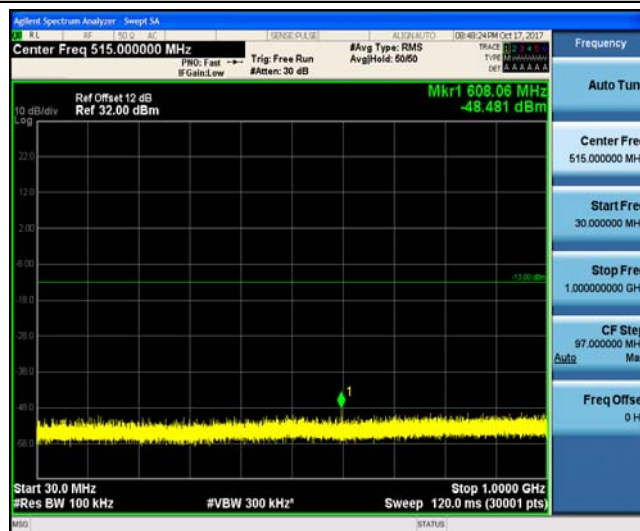

Band4_1.4MHz_16QAM000_19957_1RB#0_Range2:1000~26000MHz_-32.9_PASS