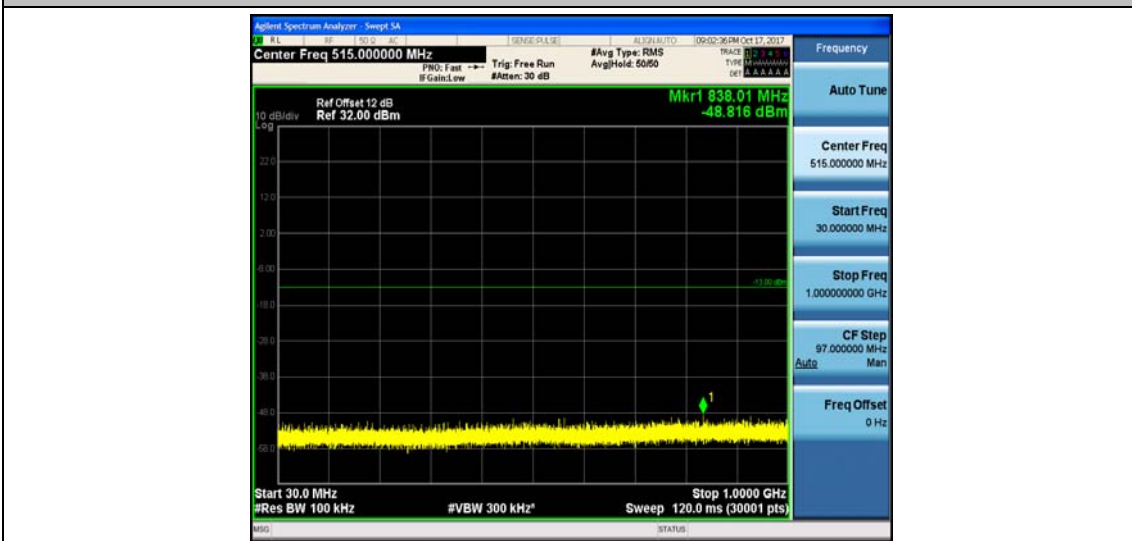

Band4_5MHz_16QAM_19975_1RB#0_Range2:1000~26000MHz_-32.95_PASS