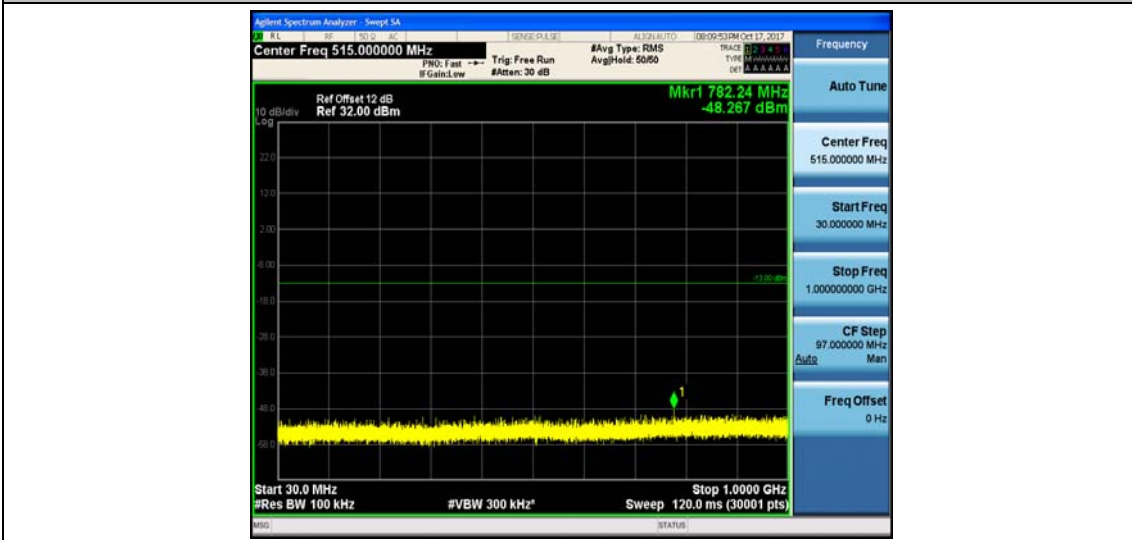

Band2_5MHz_16QAM_19175_1RB#0_Range2:1000~26000MHz_-32.66_PASS