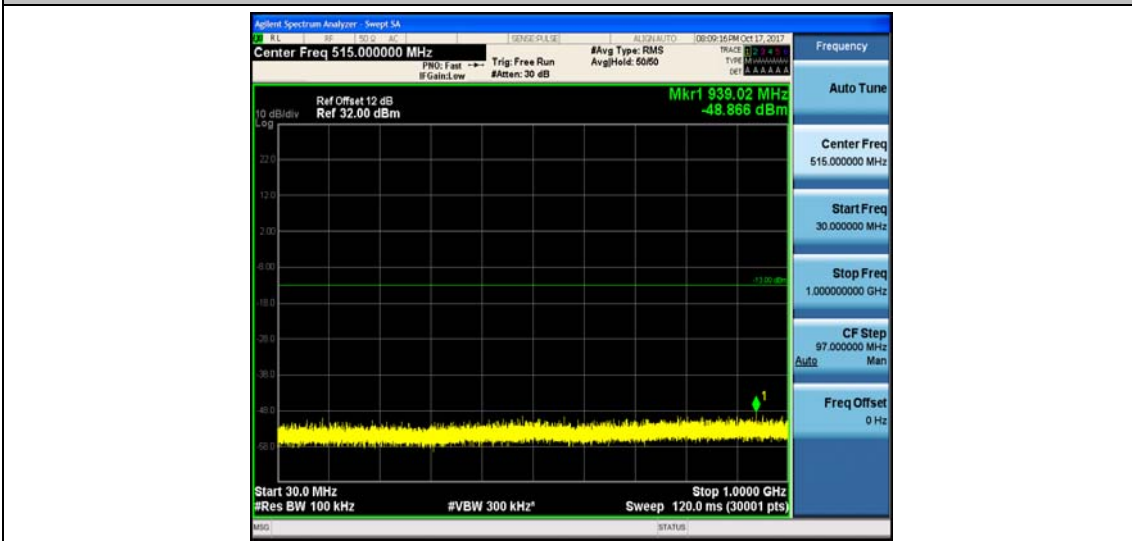

Band2_5MHz_QPSK_19175_1RB#0_Range2:1000~26000MHz_-32.78_PASS