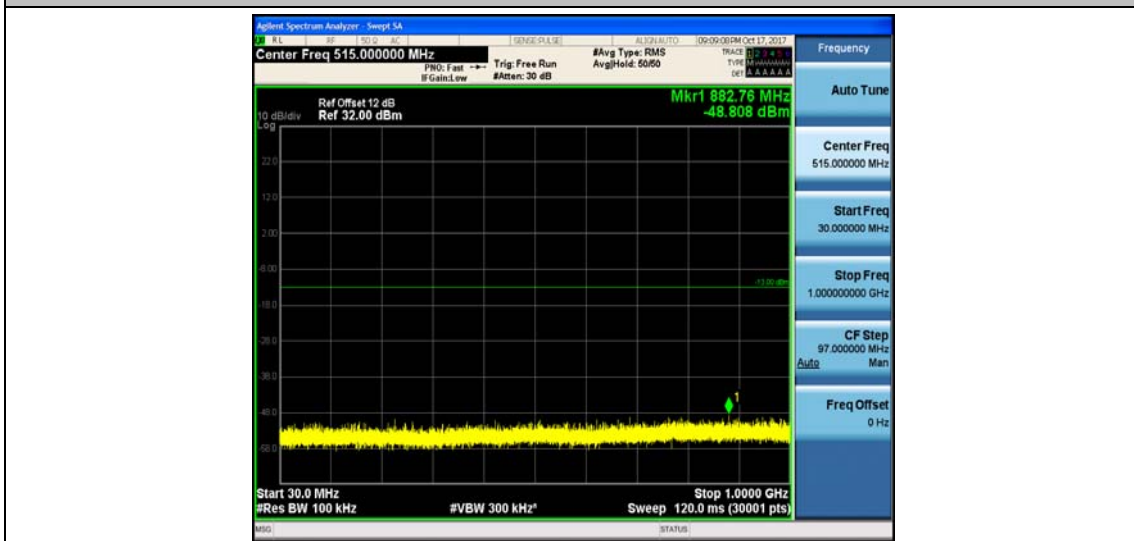

Band4_10MHz_16QAM_20000_1RB#0_Range2:1000~26000MHz_-32.96_PASS