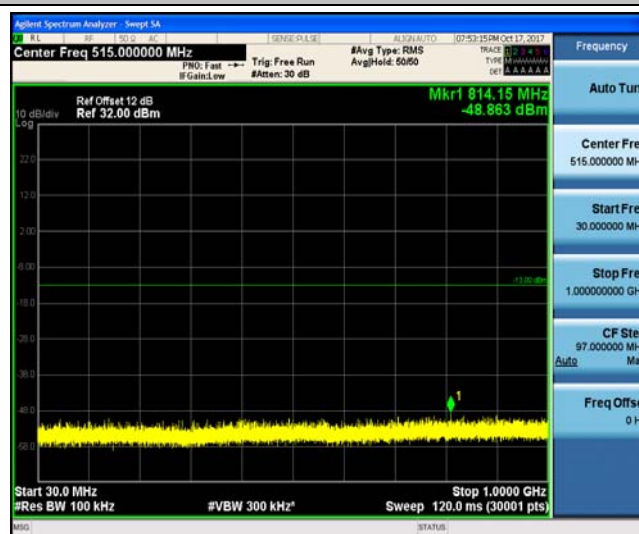

Test Graphs

Band2_1.4MHz_QPSK_18607_1RB#0_Range1:30~1000MHz_-47.88_PASS

Band2_1.4MHz_QPSK_18607_1RB#0_Range2:1000~26000MHz_-32.7_PASS

Band2_1.4MHz_16QAM_18607_1RB#0_Range1:30~1000MHz_-48.86_PASS

Band2_1.4MHz_16QAM_18607_1RB#0_Range2:1000~26000MHz_-32.73_PASS