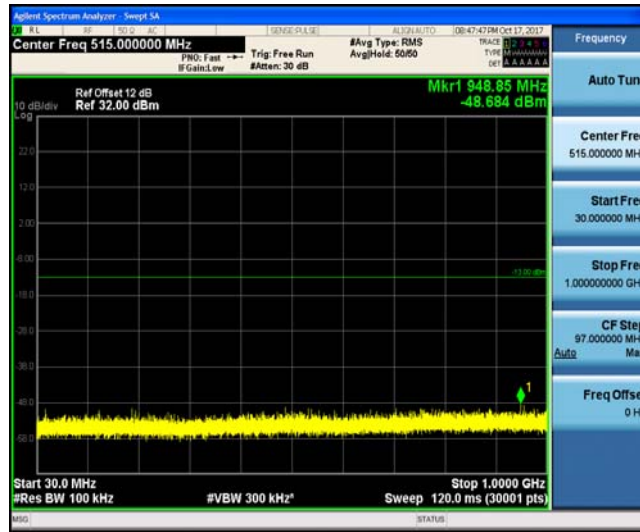

Band4_1.4MHz_QPSK_19957_1RB#0_Range2:1000~26000MHz_-32.76_PASS