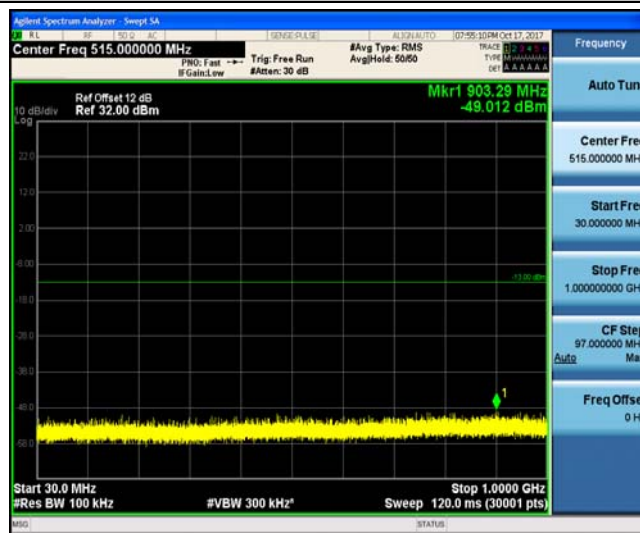

Band2_1.4MHz_QPSK_19193_1RB#0_Range2:1000~26000MHz_-32.91_PASS