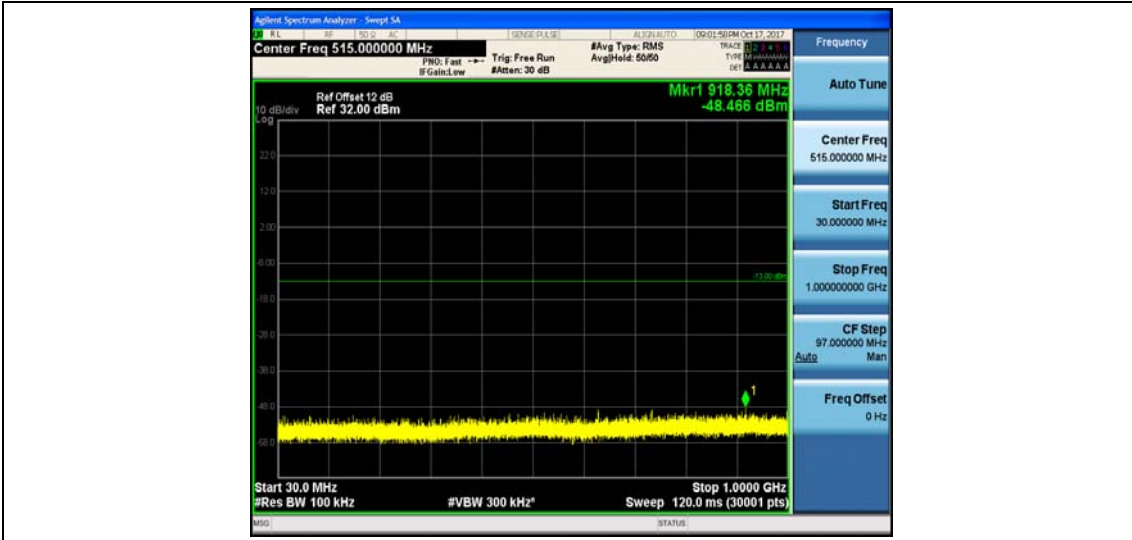

Band4_5MHz_QPSK_19975_1RB#0_Range2:1000~26000MHz_-32.63_PASS