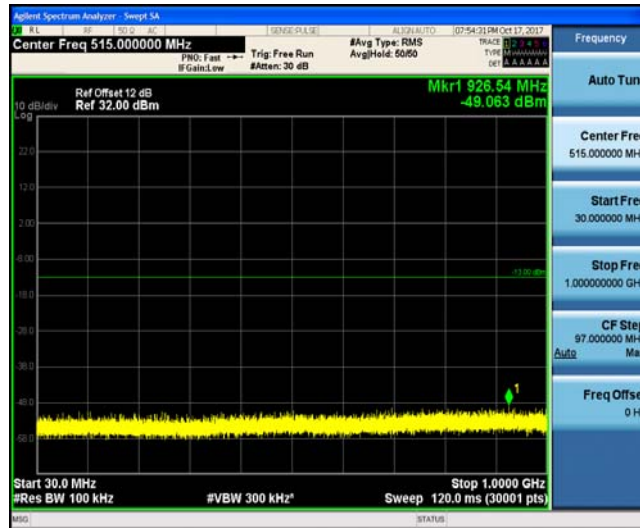

Band2_1.4MHz_16QAM_18900_1RB#0_Range2:1000~26000MHz_-32.64_PASS