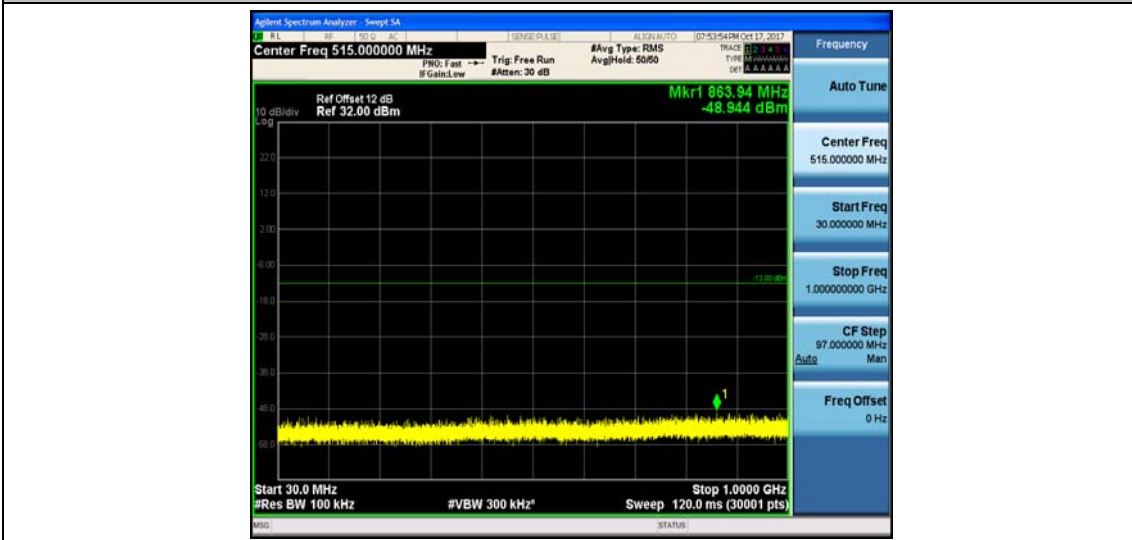

Band2_1.4MHz_QPSK_18900_1RB#0_Range2:1000~26000MHz_-32.81_PASS