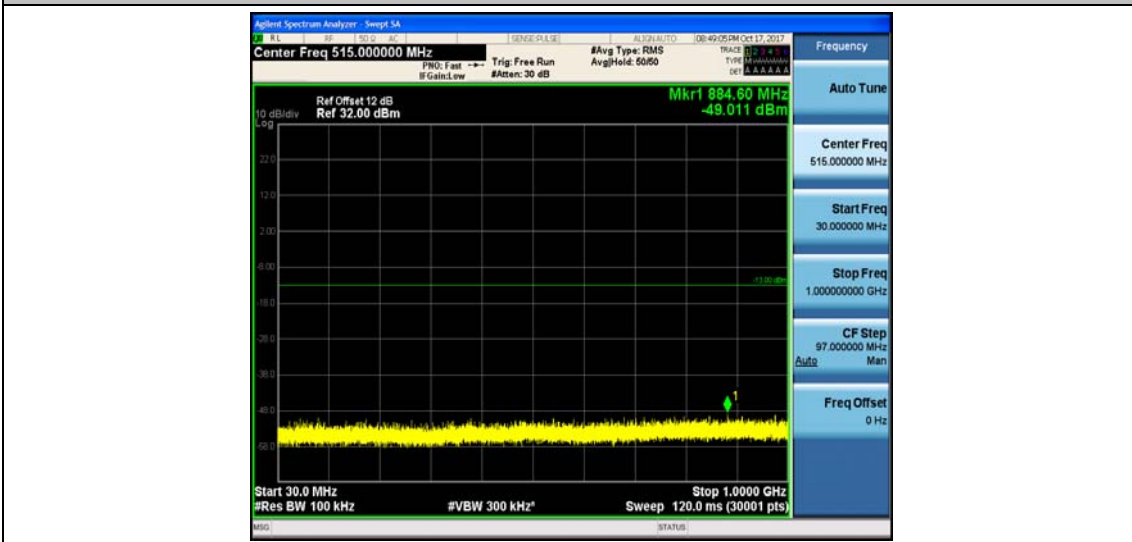

Band4_1.4MHz_QPSK_20175_1RB#0_Range2:1000~26000MHz_-32.76_PASS