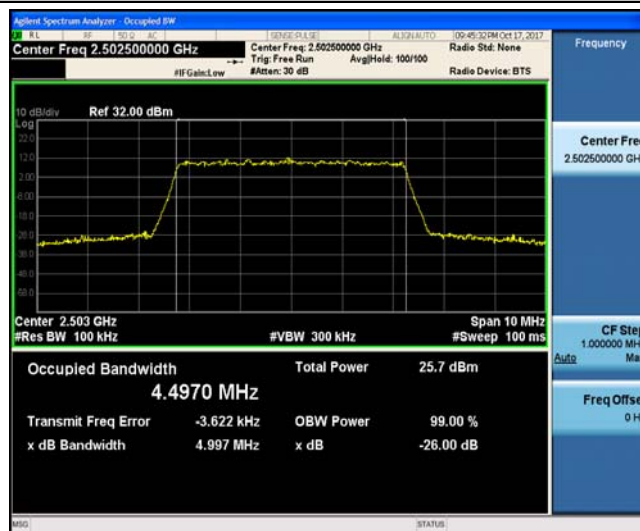

Band7_5MHz_16QAM_20775_25RB#0_4.4970_4.997_PASS