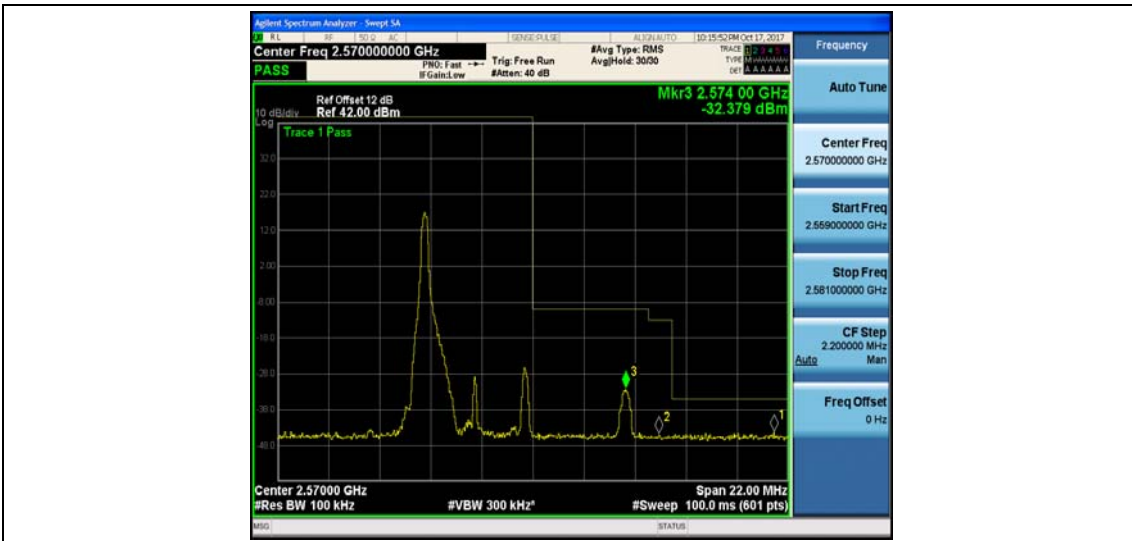

Band7_5MHz_16QAM_21425_1RB#0_-44.37,-45.01,-32.38_PASS