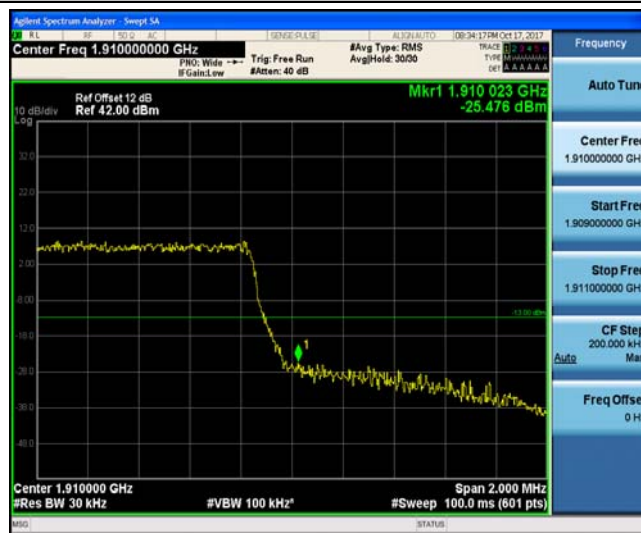

Band2_1.4MHz_16QAM_19193_6RB#0_-25.48_PASS