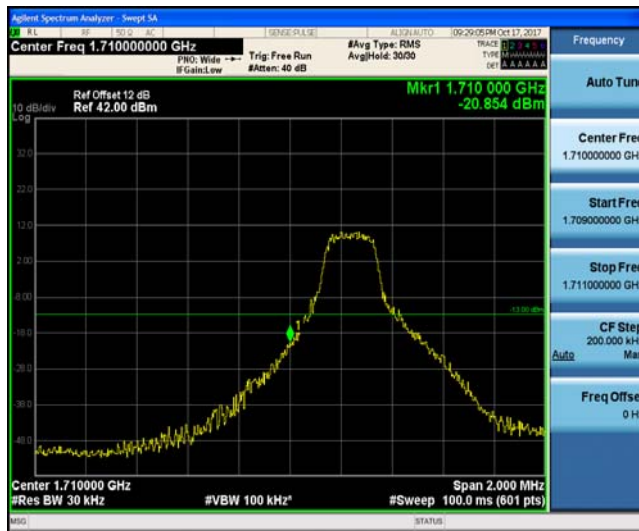

Band4_3MHz_16QAM_19965_1RB#0_-20.85_PASS