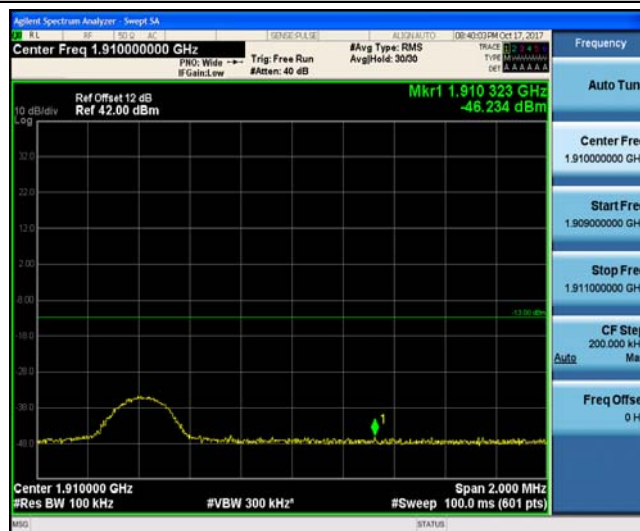

Band2_10MHz_16QAM_18650_1RB#0_-17.81_PASS

Band2_10MHz_QPSK_18650_50RB#0_-33.09_PASS

Band2_10MHz_16QAM_18650_50RB#0_-32.18_PASS

Band2_10MHz_QPSK_19150_1RB#0_-46.23_PASS

Band2_10MHz_16QAM_19150_1RB#0_-46.05_PASS