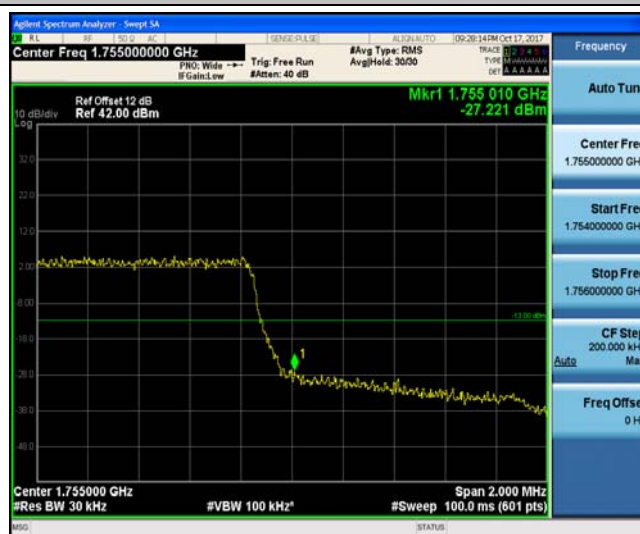

Band4_1.4MHz_16QAM_20393_6RB#0_-27.22_PASS