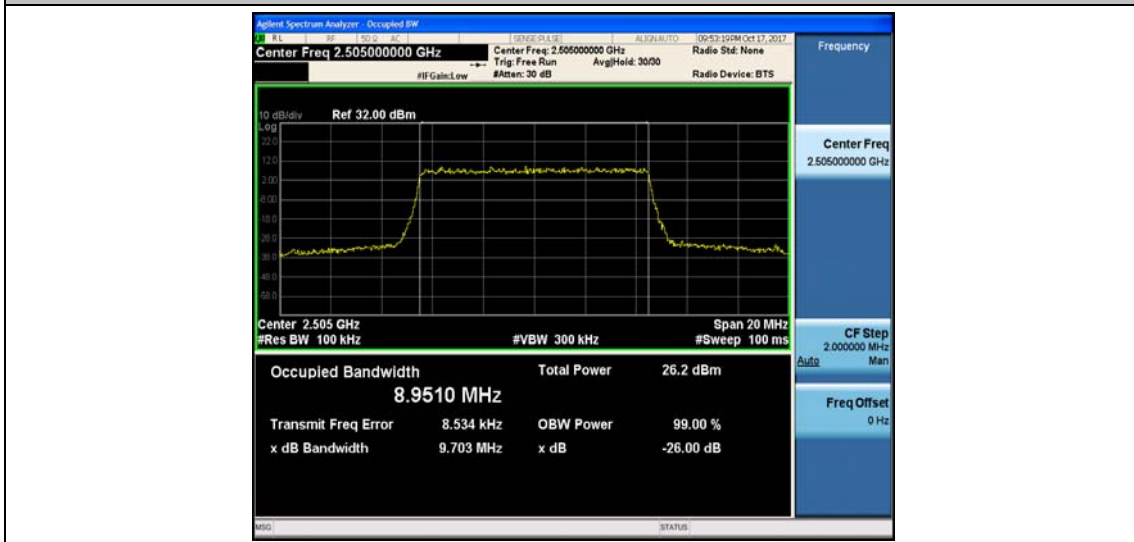

Band7_10MHz_QPSK_20800_50RB#0_8.9510_9.703_PASS