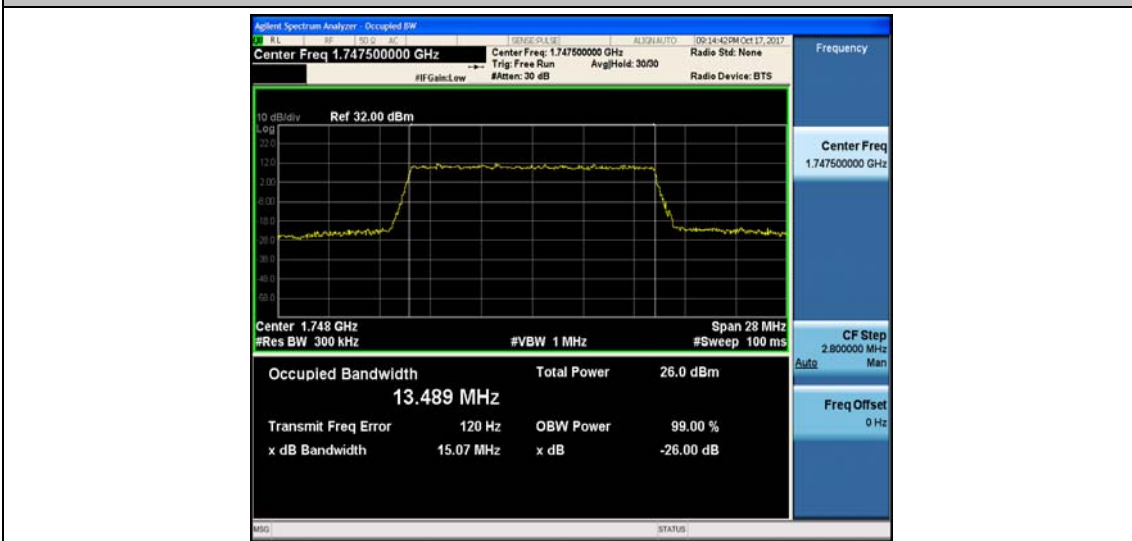

Band4_15MHz_16QAM_20175_75RB#0_13.491_14.75_PASS

Band4_15MHz_QPSK_20325_75RB#0_13.489_15.07_PASS

Band4_15MHz_16QAM_20325_75RB#0_13.518_14.89_PASS

Band4_20MHz_QPSK_20050_100RB#0_17.963_19.55_PASS

Band4_20MHz_16QAM_20050_100RB#0_17.926_19.57_PASS