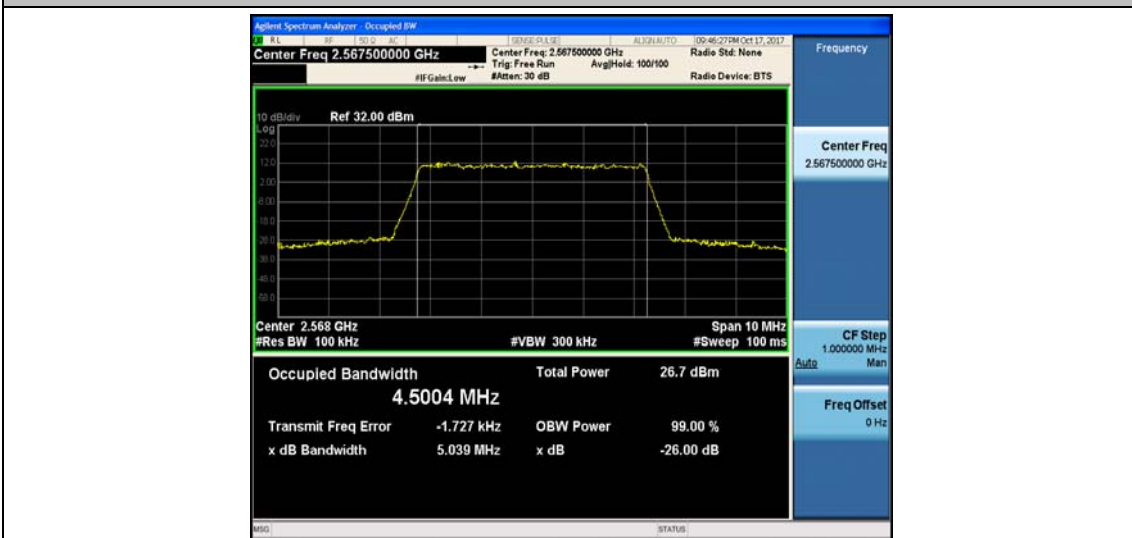

Band7_5MHz_16QAM_20775_25RB#0_4.4970_4.997_PASS

Band7_5MHz_QPSK_21100_25RB#0_4.5240_5.063_PASS

Band7_5MHz_16QAM_21100_25RB#0_4.5127_5.058_PASS

Band7_5MHz_QPSK_21425_25RB#0_4.5004_5.039_PASS

Band7_5MHz_16QAM_21425_25RB#0_4.4950_4.992_PASS