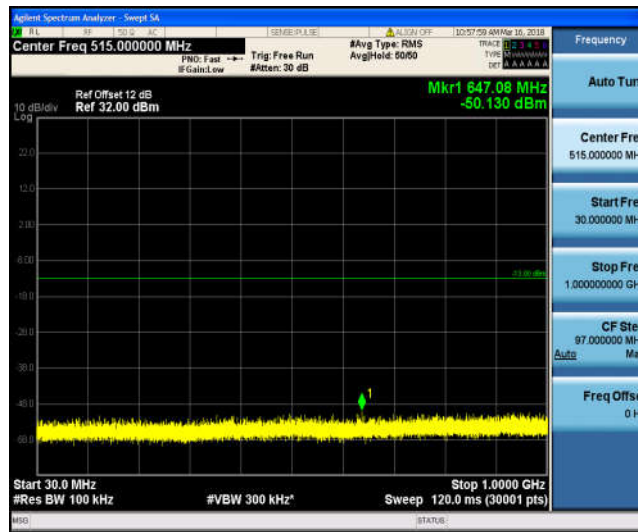

Test Graphs

Band2_1.4MHz_QPSK_18607_1RB#0