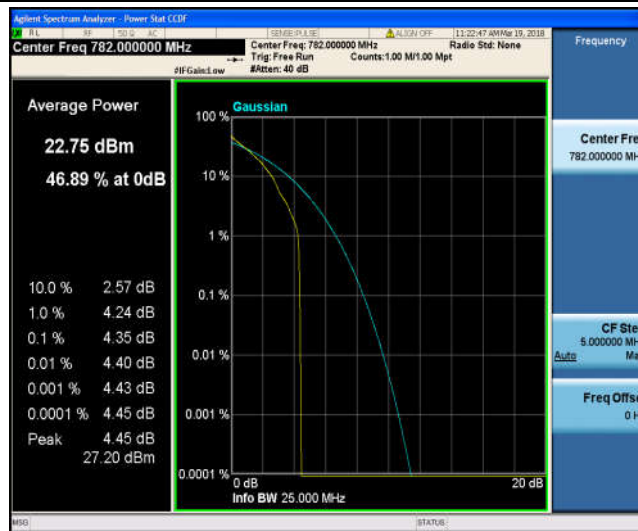

Band13_5MHz_16QAM_23230_25RB#0

Band13_5MHz_16QAM_23255_1RB#0

Band13_5MHz_16QAM_23255_25RB#0

Band13_10MHz_QPSK_23230_1RB#0

Band13_10MHz_QPSK_23230_50RB#0

Band13_10MHz_16QAM_23230_1RB#0

8.3 Appendix C: 26dB Bandwidth and Occupied Bandwidth