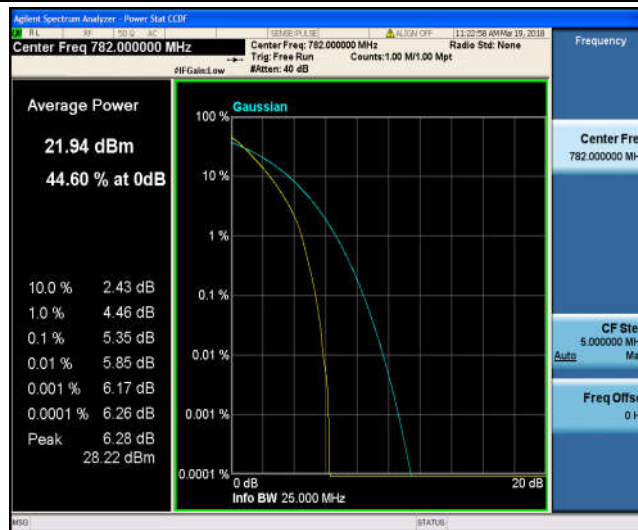

Band13_5MHz_16QAM_23230_25RB#0

Band13_5MHz_16QAM_23255_1RB#0

Band13_5MHz_16QAM_23255_25RB#0

Band13_10MHz_QPSK_23230_1RB#0

Band13_10MHz_QPSK_23230_50RB#0

Band13_10MHz_16QAM_23230_1RB#0

8.3 Appendix C: 26dB Bandwidth and Occupied Bandwidth