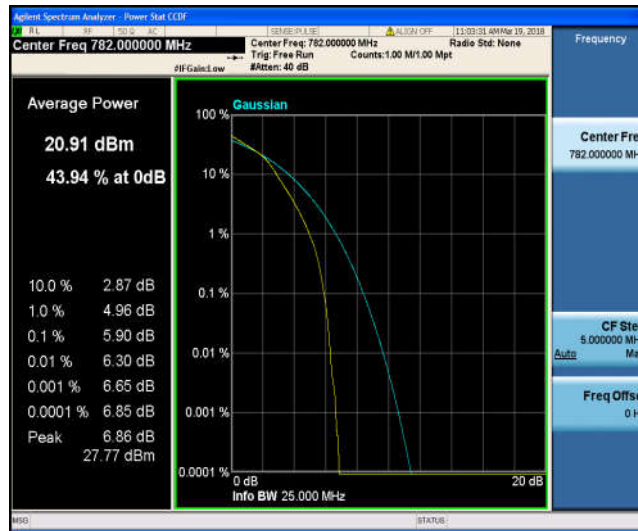

Band13_5MHz_16QAM_23230_25RB#0

Band13_5MHz_16QAM_23255_1RB#0

Band13_5MHz_16QAM_23255_25RB#0

Band13_10MHz_QPSK_23230_1RB#0

Band13_10MHz_QPSK_23230_50RB#0

Band13_10MHz_16QAM_23230_1RB#0

8.3 Appendix C: 26dB Bandwidth and Occupied Bandwidth