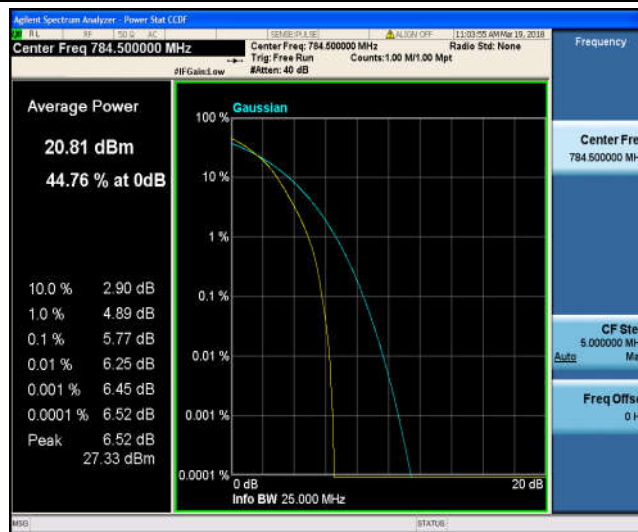

Band13_5MHz_16QAM_23230_25RB#0

Band13_5MHz_16QAM_23255_1RB#0

Band13_5MHz_16QAM_23255_25RB#0

Band13_10MHz_QPSK_23230_1RB#0

Band13_10MHz_QPSK_23230_50RB#0

Band13_10MHz_16QAM_23230_1RB#0

8.3 Appendix C: 26dB Bandwidth and Occupied Bandwidth