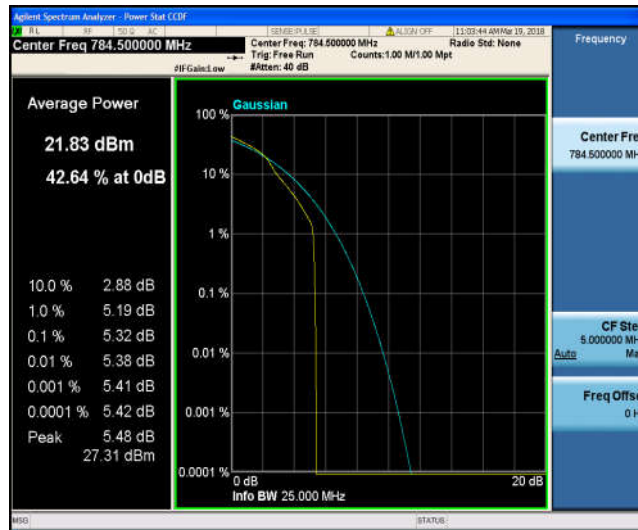

Band13_5MHz_16QAM_23230_25RB#0

Band13_5MHz_16QAM_23255_1RB#0

Band13_5MHz_16QAM_23255_25RB#0

Band13_10MHz_QPSK_23230_1RB#0

Band13_10MHz_QPSK_23230_50RB#0

Band13_10MHz_16QAM_23230_1RB#0

8.3 Appendix C: 26dB Bandwidth and Occupied Bandwidth