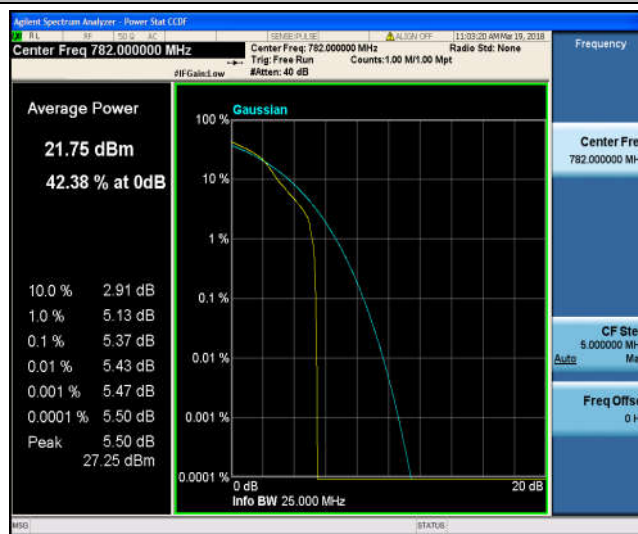

Band13_5MHz_16QAM_23205_25RB#0