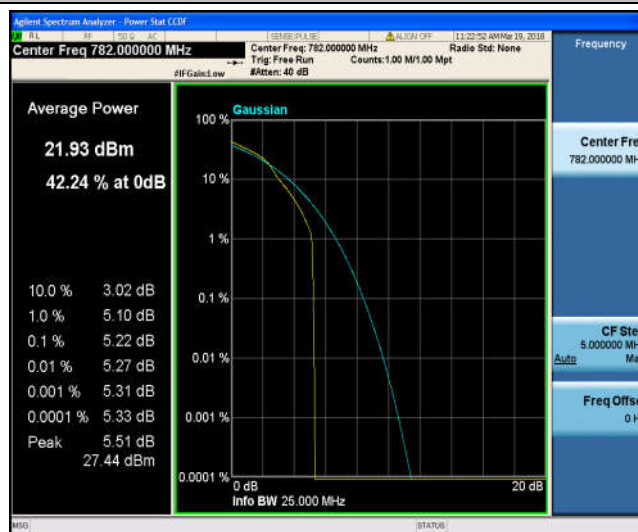

Band13_5MHz_16QAM_23230_25RB#0

Band13_5MHz_16QAM_23255_1RB#0

Band13_5MHz_16QAM_23255_25RB#0

Band13_10MHz_QPSK_23230_1RB#0

Band13_10MHz_QPSK_23230_50RB#0

Band13_10MHz_16QAM_23230_1RB#0

8.3 Appendix C: 26dB Bandwidth and Occupied Bandwidth