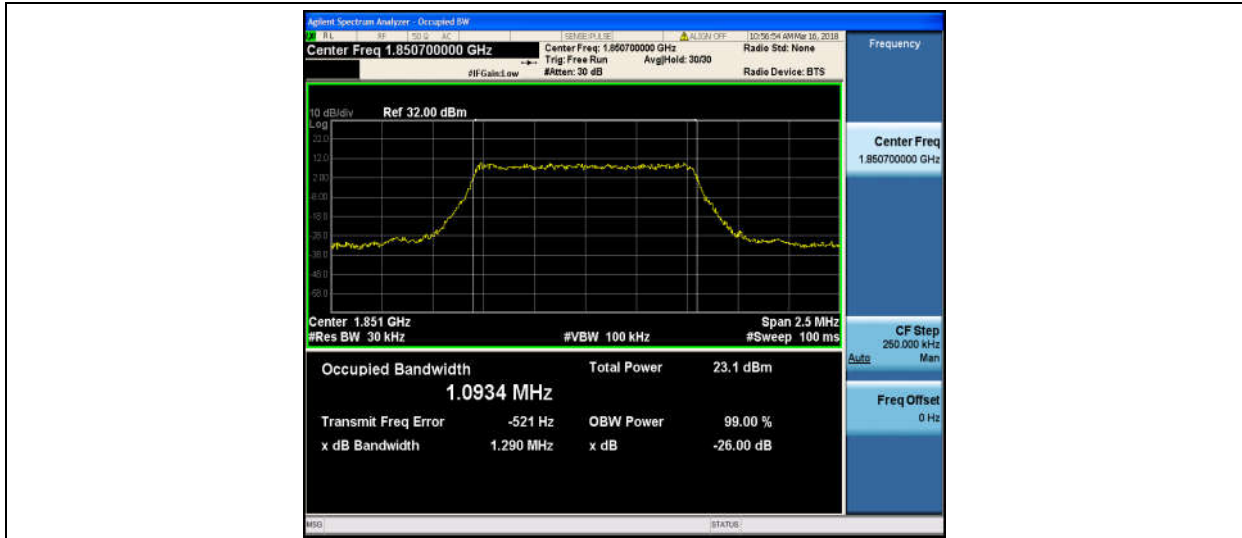

Test Graphs

Band2_1.4MHz_QPSK_18607_6RB#0