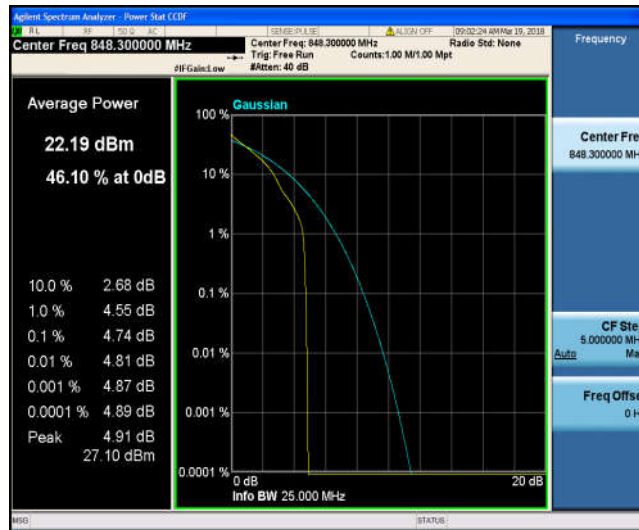

Band4_20MHz_16QAM_20300_1RB#0

Band4_20MHz_16QAM_20300_100RB#0

Band5_1.4MHz_QPSK_20407_1RB#0

Band5_1.4MHz_QPSK_20407_6RB#0

Band5_1.4MHz_QPSK_20525_1RB#0

Band5_1.4MHz_QPSK_20525_6RB#0

Band5_1.4MHz_QPSK_20643_1RB#0