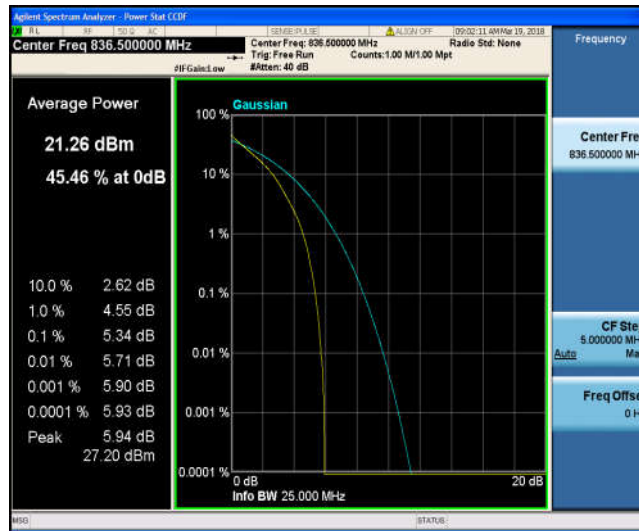

Band4_20MHz_16QAM_20300_1RB#0

Band4_20MHz_16QAM_20300_100RB#0

Band5_1.4MHz_QPSK_20407_1RB#0

Band5_1.4MHz_QPSK_20407_6RB#0

Band5_1.4MHz_QPSK_20525_1RB#0

Band5_1.4MHz_QPSK_20525_6RB#0

Band5_1.4MHz_QPSK_20643_1RB#0