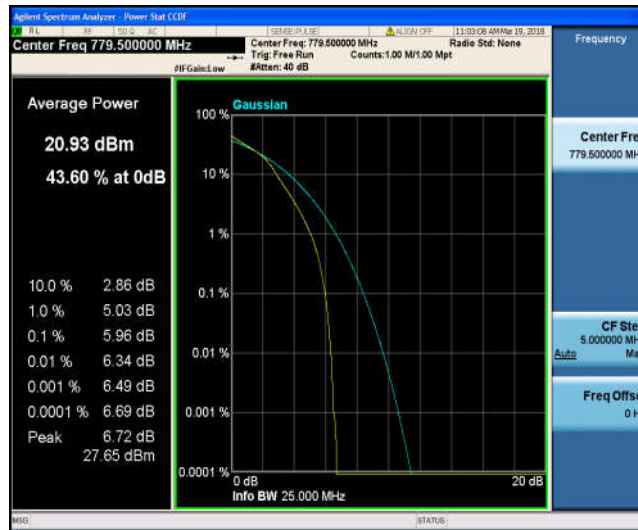

Band13_5MHz_16QAM_23205_1RB#0