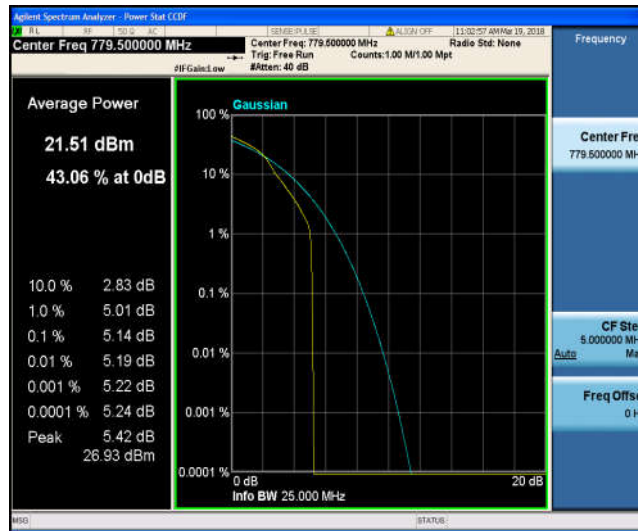

Band13_5MHz_QPSK_23255_25RB#0