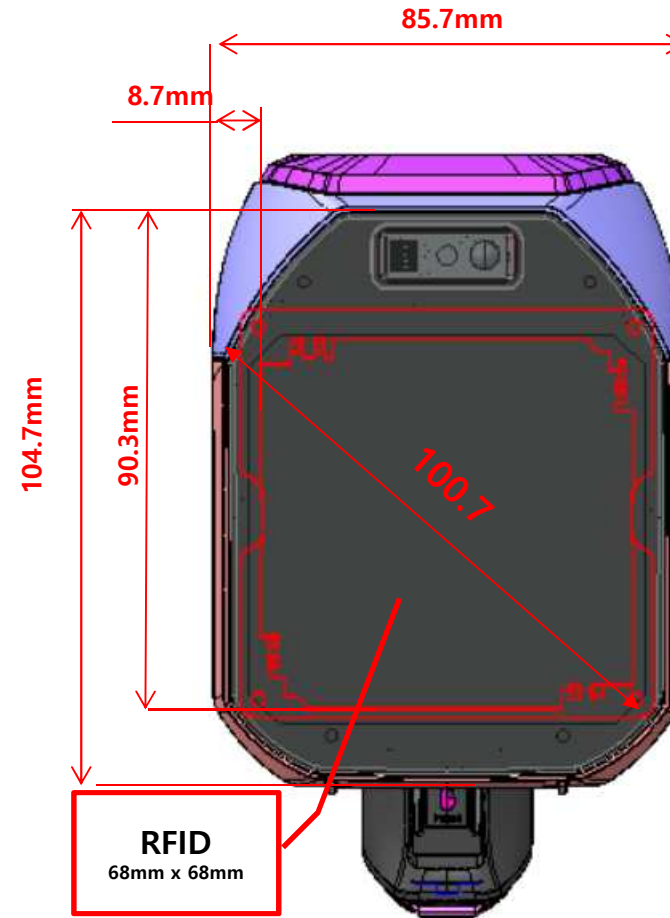

RFR901 Antenna Location

FCCID : SS4RFR901S
IC : 22515-RFR901S

FRONT VIEW

TOP VIEW

RFR901 Antenna Location

SIDE VIEW