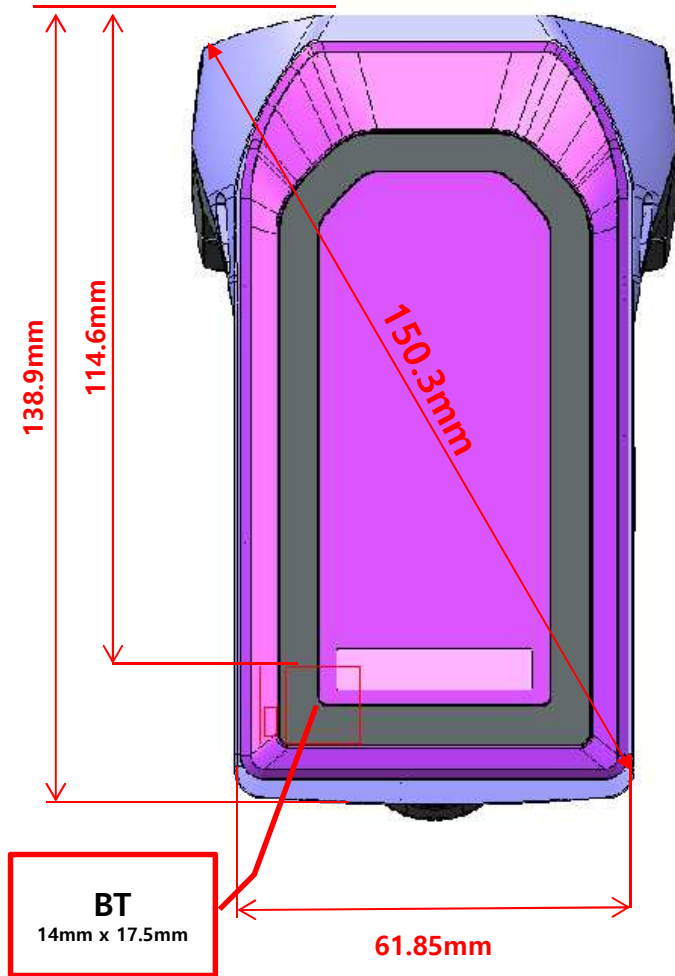

RFR901 Antenna Location

FCCID : SS4RFR901S
IC : 22515-RFR901S

FRONT VIEW

TOP VIEW

RFR901 Antenna Location

SIDE VIEW