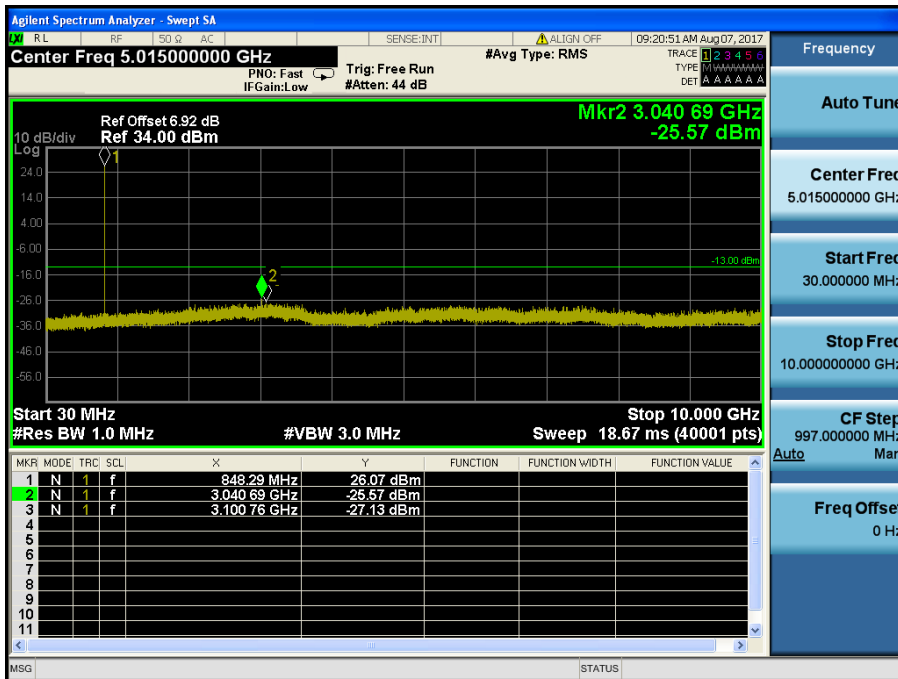

LTE Band 5 / 3MHz / QPSK - RB Size/Offset (1/14) – Mid Channel

LTE Band 5 / 3MHz / 16QAM - RB Size/Offset (1/0) – High Channel

LTE Band 5 / 1.4MHz / QPSK - RB Size/Offset (3/1) – Low Channel

LTE Band 5 / 1.4MHz / 16QAM - RB Size/Offset (3/1) – Mid Channel

LTE Band 5 / 1.4MHz / QPSK - RB Size/Offset (3/0) – High Channel

8.4.2 LTE Band 4

LTE Band 4 / 20MHz / QPSK - RB Size/Offset (1/50) –Low Channel

LTE Band 4 / 20MHz / QPSK - RB Size/Offset (1/50) –Low Channel