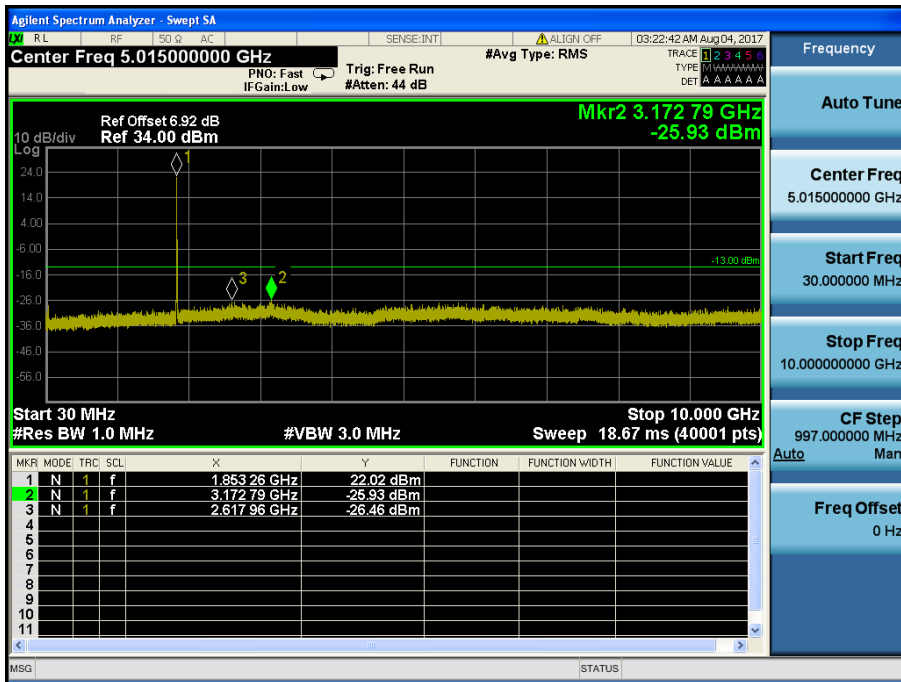

LTE Band 2 / 20MHz / 16QAM - RB Size/Offset (100/0) – Low Channel

LTE Band 2 / 20MHz / 16QAM - RB Size/Offset (50/0) – Mid Channel

LTE Band 2 / 20MHz / 16QAM - RB Size/Offset (50/0) – Mid Channel

LTE Band 2 / 20MHz / QPSK - RB Size/Offset (1/0) – High Channel

LTE Band 2 / 20MHz / QPSK - RB Size/Offset (1/0) – High Channel

LTE Band 2 / 15MHz / 16QAM - RB Size/Offset (36/19) – Low Channel

LTE Band 2 / 15MHz / 16QAM - RB Size/Offset (36/19) – Low Channel

LTE Band 2 / 15MHz / 16QAM - RB Size/Offset (75/0) – Mid Channel

LTE Band 2 / 15MHz / 16QAM - RB Size/Offset (75/0) – Mid Channel

LTE Band 2 / 15MHz / QPSK - RB Size/Offset (36/39) – High Channel

LTE Band 2 / 15MHz / QPSK - RB Size/Offset (36/39) – High Channel

LTE Band 2 / 10MHz / 16QAM - RB Size/Offset (25/0) – Low Channel