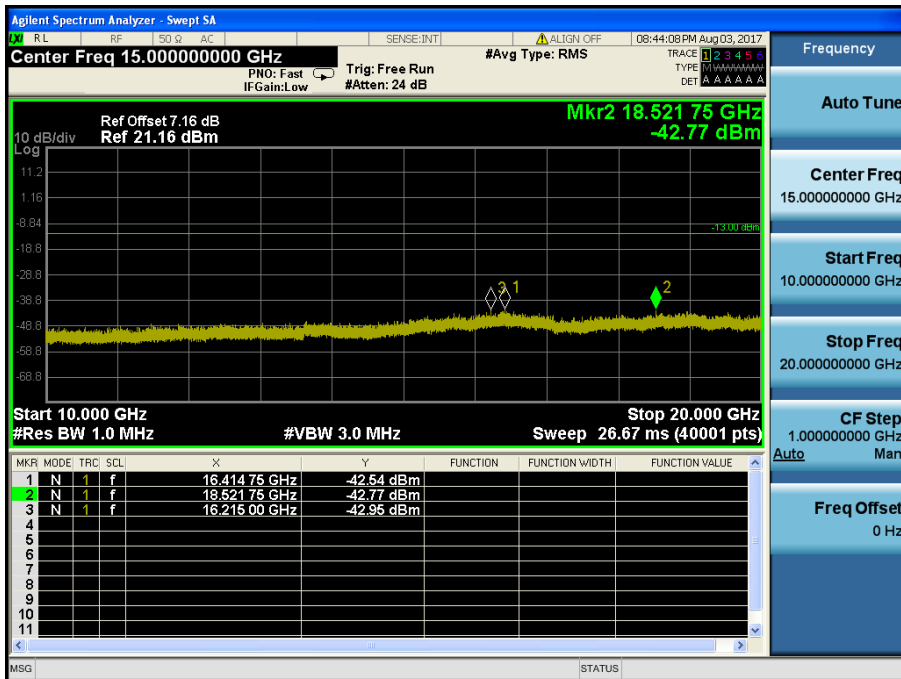

LTE Band 2 / 3MHz / 16QAM - RB Size/Offset (1/7) – Low Channel

LTE Band 2 / 3MHz / 16QAM - RB Size/Offset (8/7) – Mid Channel

LTE Band 2 / 3MHz / 16QAM - RB Size/Offset (8/7) – Mid Channel

LTE Band 2 / 3MHz / QPSK - RB Size/Offset (15/0) – High Channel

LTE Band 2 / 3MHz / QPSK - RB Size/Offset (15/0) – High Channel

LTE Band 2 / 1.4MHz / 16QAM - RB Size/Offset (3/0) – Low Channel

LTE Band 2 / 1.4MHz / 16QAM - RB Size/Offset (3/0) – Low Channel

LTE Band 2 / 1.4MHz / 16QAM - RB Size/Offset (3/3) – Mid Channel

LTE Band 2 / 1.4MHz / 16QAM - RB Size/Offset (3/3) – Mid Channel

LTE Band 2 / 1.4MHz / QPSK - RB Size/Offset (1/0) – High Channel

LTE Band 2 / 1.4MHz / QPSK - RB Size/Offset (1/0) – High Channel