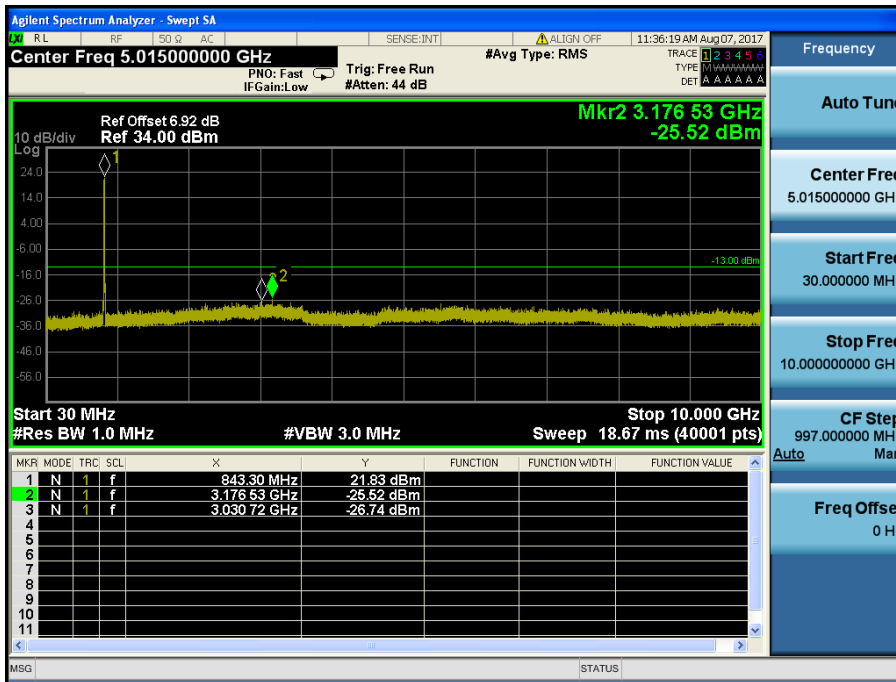

- Upper Extended Band Edge

LTE Band 2 / 1.4MHz / QPSK - RB Size/Offset (3/0)

### 8.4 SPURIOUS AND HARMONICS EMISSIONS(Conducted)

#### 8.4.1 LTE Band 5

LTE Band 5 / 10MHz / QPSK - RB Size/Offset (1/25) – Low Channel

LTE Band 5 / 10MHz / 16QAM - RB Size/Offset (25/12) – Mid Channel

LTE Band 5 / 10MHz / QPSK - RB Size/Offset (25/12) – High Channel