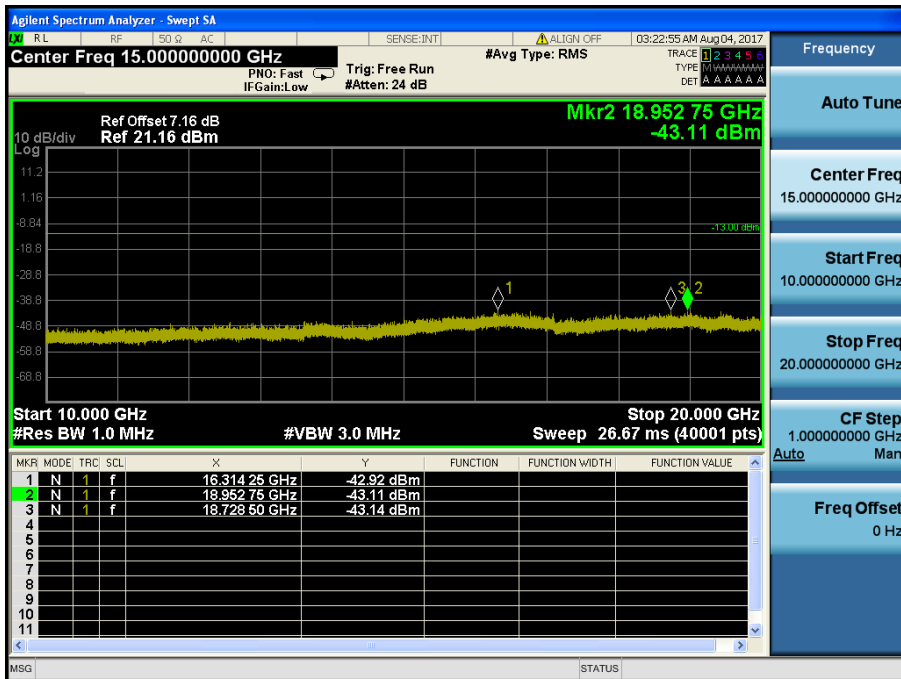

LTE Band 2 / 20MHz / QPSK - RB Size/Offset (1/0) – High Channel

LTE Band 2 / 15MHz / 16QAM - RB Size/Offset (36/19) – Low Channel

LTE Band 2 / 15MHz / 16QAM - RB Size/Offset (36/19) – Low Channel

LTE Band 2 / 15MHz / 16QAM - RB Size/Offset (75/0) – Mid Channel

LTE Band 2 / 15MHz / 16QAM - RB Size/Offset (75/0) – Mid Channel

LTE Band 2 / 15MHz / QPSK - RB Size/Offset (36/39) – High Channel

LTE Band 2 / 15MHz / QPSK - RB Size/Offset (36/39) – High Channel

LTE Band 2 / 10MHz / 16QAM - RB Size/Offset (25/0) – Low Channel

LTE Band 2 / 10MHz / 16QAM - RB Size/Offset (25/0) – Low Channel

LTE Band 2 / 10MHz / QPSK - RB Size/Offset (1/0) – Mid Channel

LTE Band 2 / 10MHz / QPSK - RB Size/Offset (1/0) – Mid Channel

LTE Band 2 / 10MHz / QPSK - RB Size/Offset (25/0) – High Channel