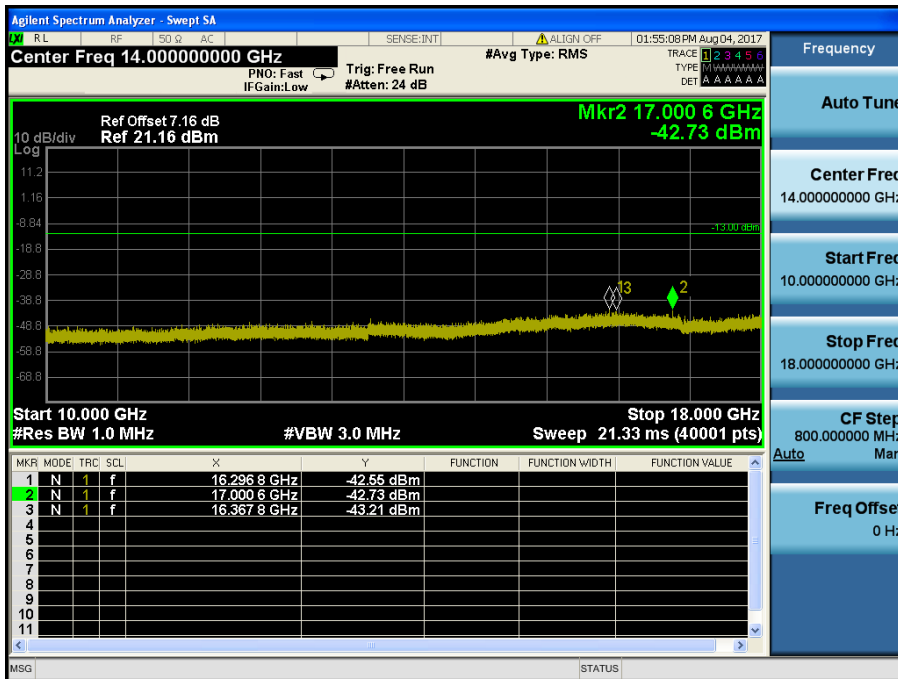

LTE Band 4 / 15MHz / 16QAM - RB Size/Offset (36/39) – Mid Channel