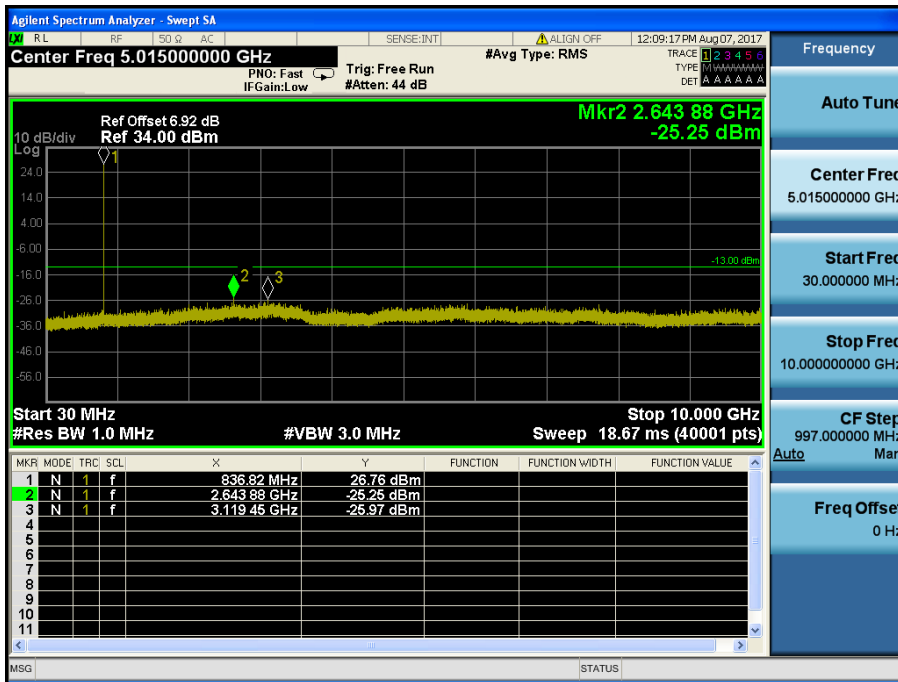

LTE Band 5 / 5MHz / 16QAM - RB Size/Offset (12/6) – Low Channel

LTE Band 5 / 5MHz / 16QAM - RB Size/Offset (12/6) – Mid Channel

LTE Band 5 / 5MHz / 16QAM - RB Size/Offset (1/0) – High Channel

LTE Band 5 / 3MHz / 16QAM - RB Size/Offset (15/0) – Low Channel

LTE Band 5 / 3MHz / QPSK - RB Size/Offset (1/14) – Mid Channel

LTE Band 5 / 3MHz / 16QAM - RB Size/Offset (1/0) – High Channel

LTE Band 5 / 1.4MHz / QPSK - RB Size/Offset (3/1) – Low Channel

LTE Band 5 / 1.4MHz / 16QAM - RB Size/Offset (3/1) – Mid Channel