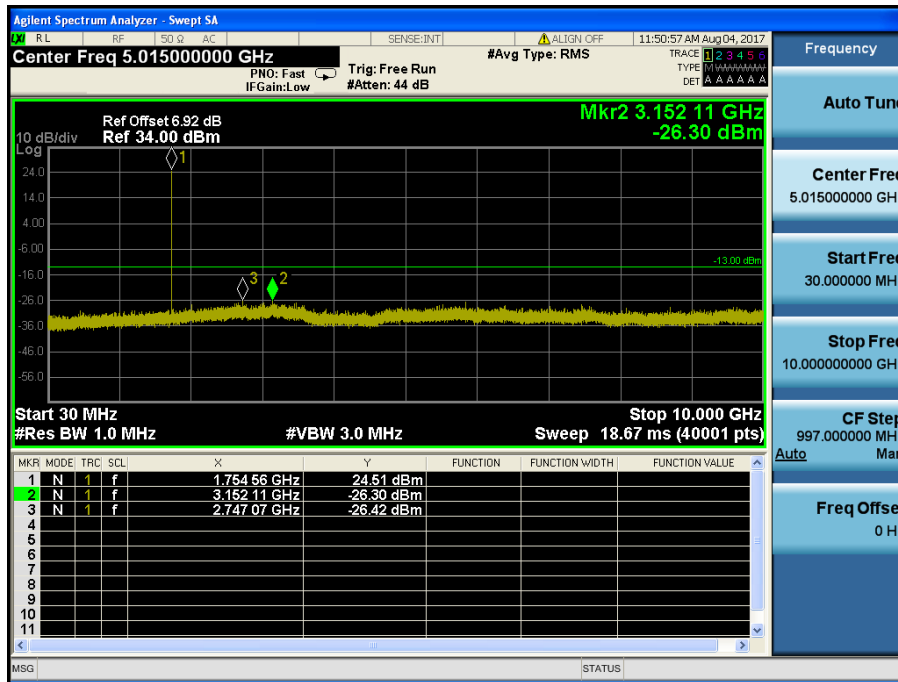

LTE Band 4 / 5MHz / 16QAM - RB Size/Offset (1/24) – High Channel

LTE Band 4 / 5MHz / 16QAM - RB Size/Offset (1/24) – High Channel

LTE Band 4 / 3MHz / QPSK - RB Size/Offset (15/0) – Low Channel

LTE Band 4 / 3MHz / QPSK - RB Size/Offset (15/0) – Low Channel

LTE Band 4 / 3MHz / 16QAM - RB Size/Offset (8/7) – Mid Channel

LTE Band 4 / 3MHz / 16QAM - RB Size/Offset (8/7) – Mid Channel

LTE Band 4 / 3MHz / 16QAM - RB Size/Offset (8/7) – High Channel

LTE Band 4 / 3MHz / 16QAM - RB Size/Offset (8/7) – High Channel