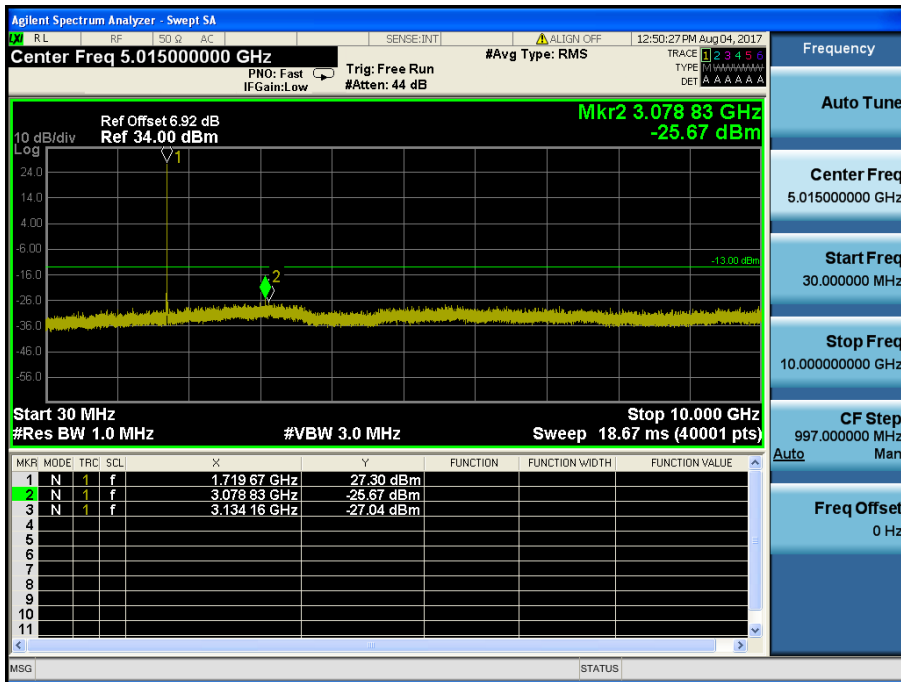

LTE Band 4 / 10MHz / 16QAM - RB Size/Offset (1/49) – Low Channel