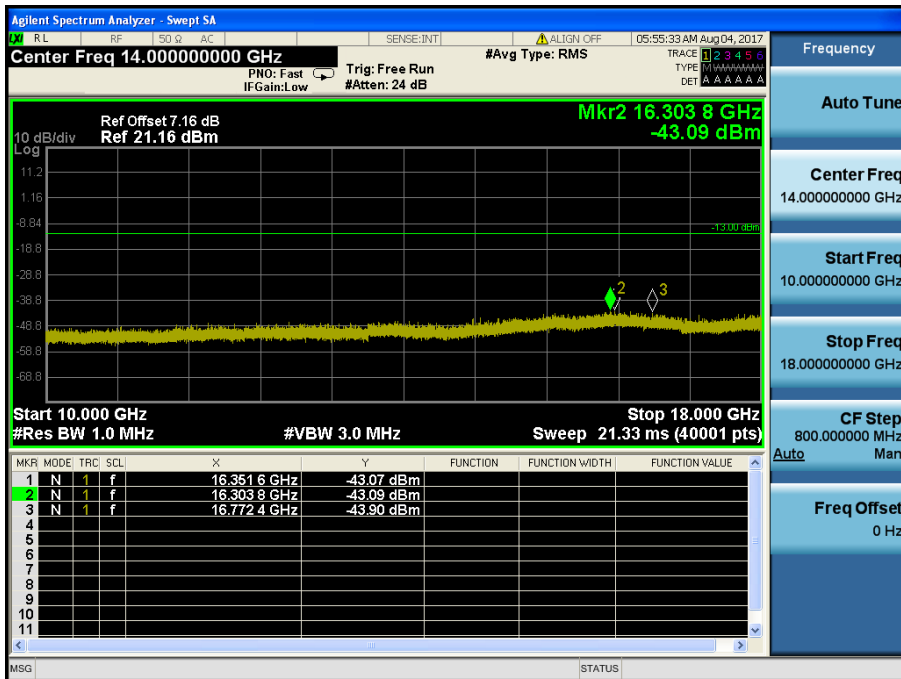

LTE Band 4 / 3MHz / 16QAM - RB Size/Offset (8/7) – Mid Channel

LTE Band 4 / 3MHz / 16QAM - RB Size/Offset (8/7) – Mid Channel

LTE Band 4 / 3MHz / 16QAM - RB Size/Offset (8/7) – High Channel

LTE Band 4 / 3MHz / 16QAM - RB Size/Offset (8/7) – High Channel

LTE Band 4 / 1.4MHz / QPSK - RB Size/Offset (6/0) – Low Channel

LTE Band 4 / 1.4MHz / QPSK - RB Size/Offset (6/0) – Low Channel

LTE Band 4 / 1.4MHz / QPSK - RB Size/Offset (3/1) – Mid Channel

LTE Band 4 / 1.4MHz / QPSK - RB Size/Offset (3/1) – Mid Channel