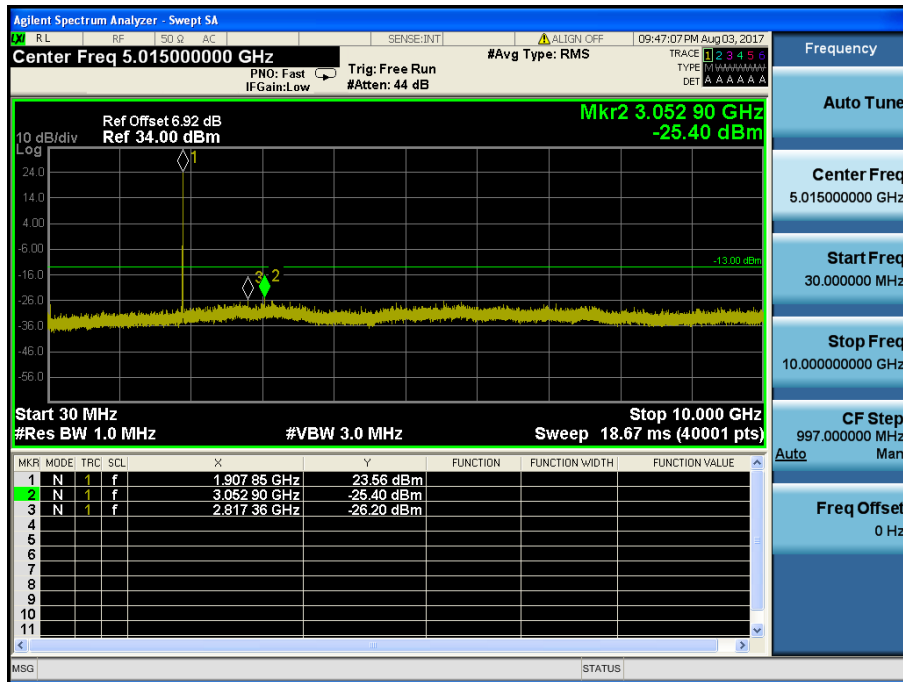

LTE Band 2 / 10MHz / QPSK - RB Size/Offset (25/0) – High Channel

LTE Band 2 / 5MHz / QPSK - RB Size/Offset (1/24) – Low Channel

LTE Band 2 / 5MHz / QPSK - RB Size/Offset (1/24) – Low Channel

LTE Band 2 / 5MHz / QPSK - RB Size/Offset (1/12) – Mid Channel

LTE Band 2 / 5MHz / QPSK - RB Size/Offset (1/12) – Mid Channel

LTE Band 2 / 5MHz / QPSK - RB Size/Offset (25/0) – High Channel

LTE Band 2 / 5MHz / QPSK - RB Size/Offset (25/0) – High Channel

LTE Band 2 / 3MHz / 16QAM - RB Size/Offset (1/7) – Low Channel

LTE Band 2 / 3MHz / 16QAM - RB Size/Offset (1/7) – Low Channel

LTE Band 2 / 3MHz / 16QAM - RB Size/Offset (8/7) – Mid Channel

LTE Band 2 / 3MHz / 16QAM - RB Size/Offset (8/7) – Mid Channel

LTE Band 2 / 3MHz / QPSK - RB Size/Offset (15/0) – High Channel