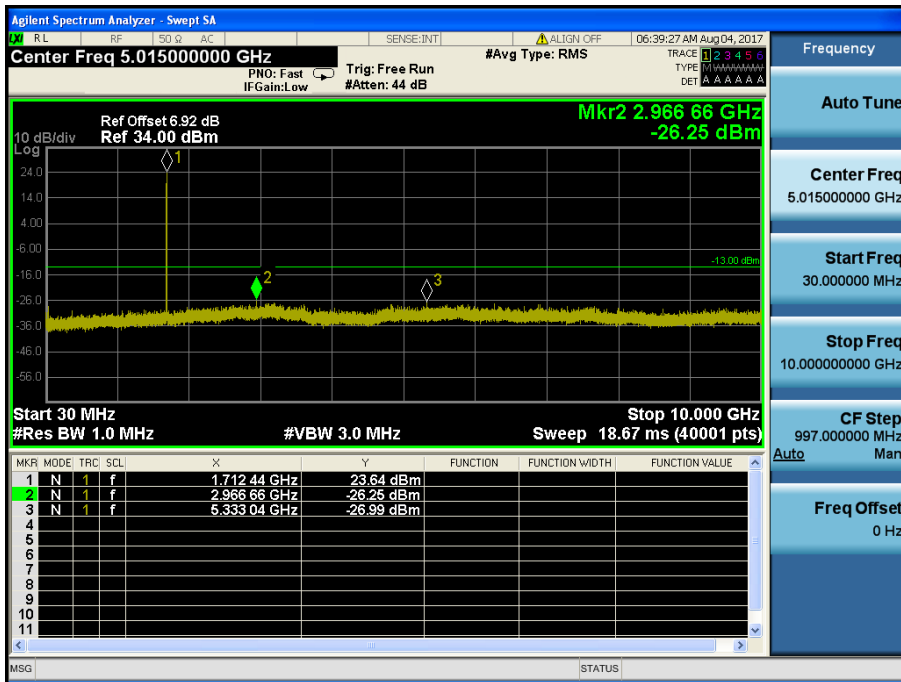

LTE Band 4 / 5MHz / QPSK - RB Size/Offset (1/12) – Low Channel

LTE Band 4 / 5MHz / QPSK - RB Size/Offset (1/12) – Low Channel

LTE Band 4 / 5MHz / 16QAM - RB Size/Offset (12/0) – Mid Channel

LTE Band 4 / 5MHz / 16QAM - RB Size/Offset (12/0) – Mid Channel

LTE Band 4 / 5MHz / 16QAM - RB Size/Offset (1/24) – High Channel

LTE Band 4 / 5MHz / 16QAM - RB Size/Offset (1/24) – High Channel

LTE Band 4 / 3MHz / QPSK - RB Size/Offset (15/0) – Low Channel

LTE Band 4 / 3MHz / QPSK - RB Size/Offset (15/0) – Low Channel