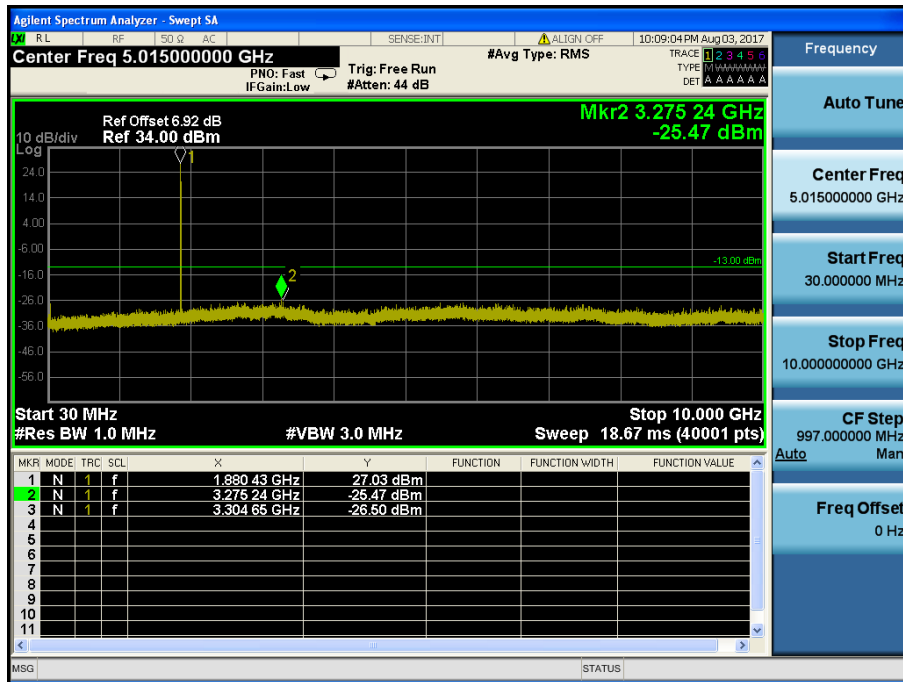

LTE Band 2 / 10MHz / 16QAM - RB Size/Offset (25/0) – Low Channel

LTE Band 2 / 10MHz / QPSK - RB Size/Offset (1/0) – Mid Channel

LTE Band 2 / 10MHz / QPSK - RB Size/Offset (1/0) – Mid Channel

LTE Band 2 / 10MHz / QPSK - RB Size/Offset (25/0) – High Channel

LTE Band 2 / 10MHz / QPSK - RB Size/Offset (25/0) – High Channel

LTE Band 2 / 5MHz / QPSK - RB Size/Offset (1/24) – Low Channel

LTE Band 2 / 5MHz / QPSK - RB Size/Offset (1/24) – Low Channel

LTE Band 2 / 5MHz / QPSK - RB Size/Offset (1/12) – Mid Channel