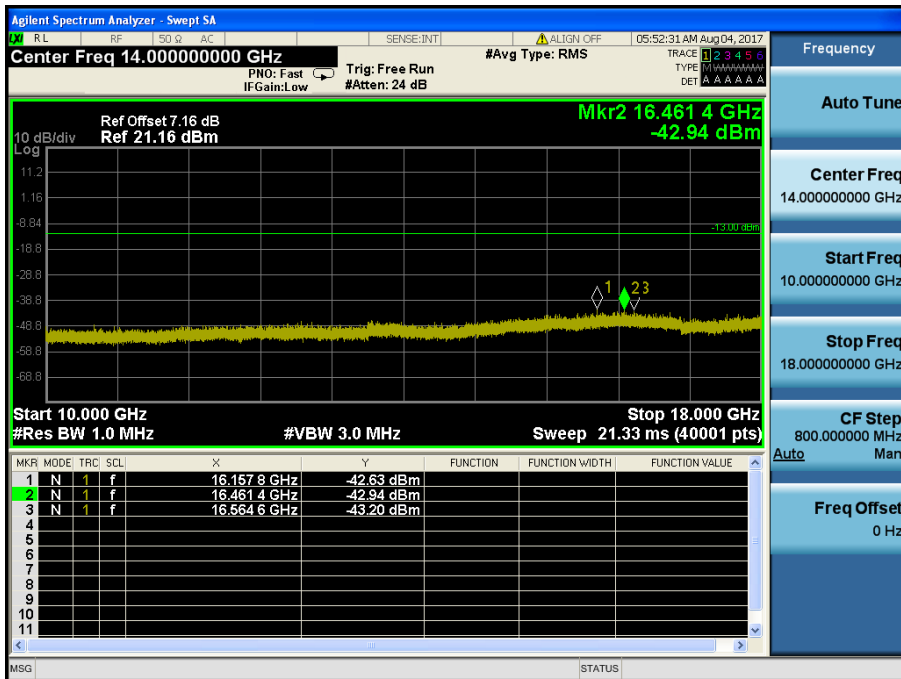

LTE Band 4 / 3MHz / 16QAM - RB Size/Offset (8/7) – Mid Channel

LTE Band 4 / 3MHz / 16QAM - RB Size/Offset (8/7) – Mid Channel

LTE Band 4 / 3MHz / 16QAM - RB Size/Offset (8/7) – High Channel

LTE Band 4 / 3MHz / 16QAM - RB Size/Offset (8/7) – High Channel

LTE Band 4 / 1.4MHz / QPSK - RB Size/Offset (6/0) – Low Channel

LTE Band 4 / 1.4MHz / QPSK - RB Size/Offset (6/0) – Low Channel

LTE Band 4 / 1.4MHz / QPSK - RB Size/Offset (3/1) – Mid Channel

LTE Band 4 / 1.4MHz / QPSK - RB Size/Offset (3/1) – Mid Channel