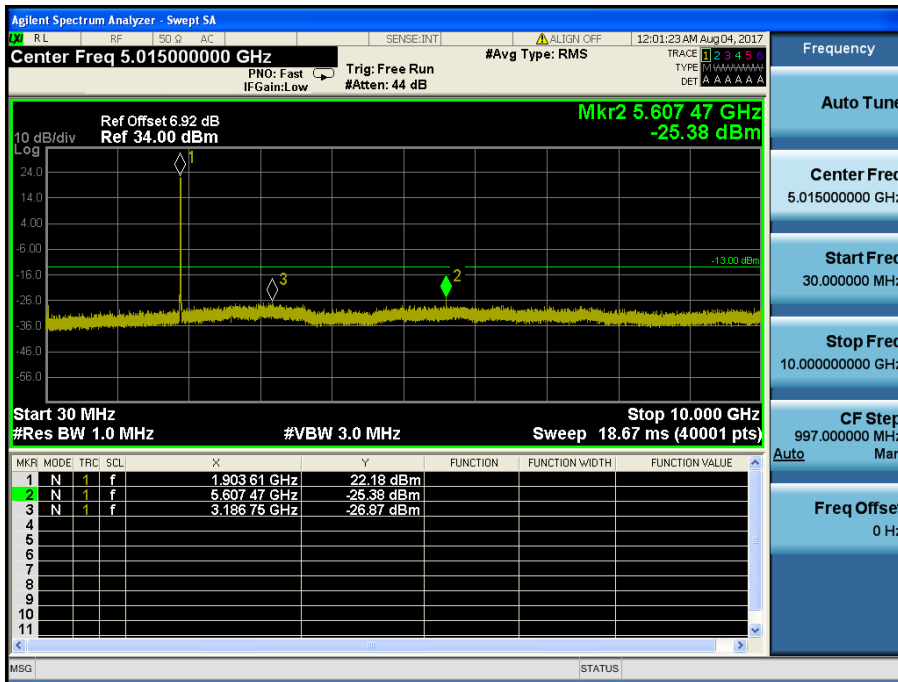

LTE Band 2 / 15MHz / QPSK - RB Size/Offset (36/39) – High Channel