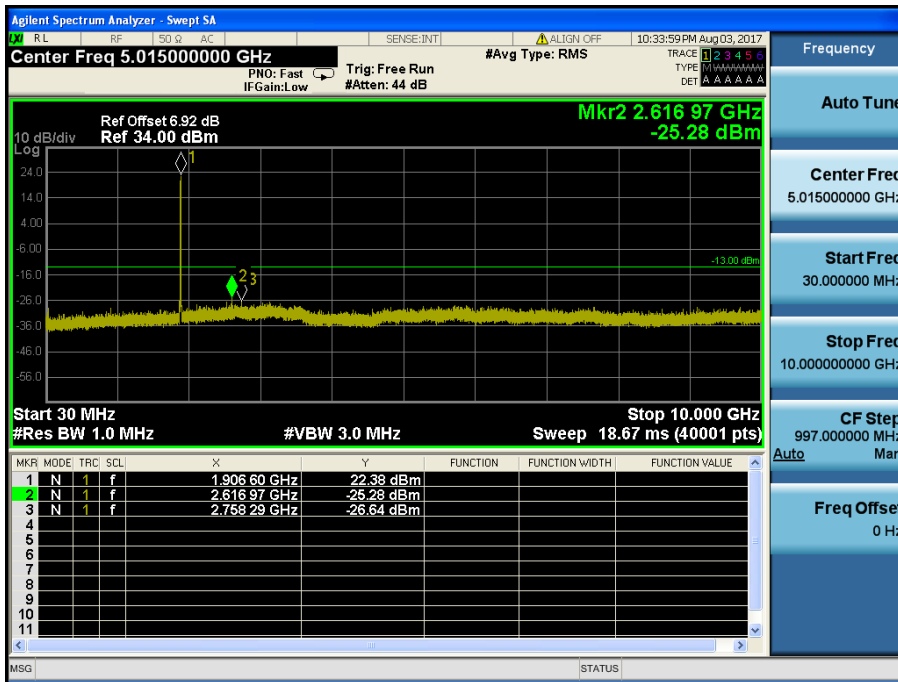

LTE Band 2 / 10MHz / QPSK - RB Size/Offset (25/0) – High Channel

LTE Band 2 / 5MHz / QPSK - RB Size/Offset (1/24) – Low Channel

LTE Band 2 / 5MHz / QPSK - RB Size/Offset (1/24) – Low Channel

LTE Band 2 / 5MHz / QPSK - RB Size/Offset (1/12) – Mid Channel

LTE Band 2 / 5MHz / QPSK - RB Size/Offset (1/12) – Mid Channel

LTE Band 2 / 5MHz / QPSK - RB Size/Offset (25/0) – High Channel

LTE Band 2 / 5MHz / QPSK - RB Size/Offset (25/0) – High Channel

LTE Band 2 / 3MHz / 16QAM - RB Size/Offset (1/7) – Low Channel