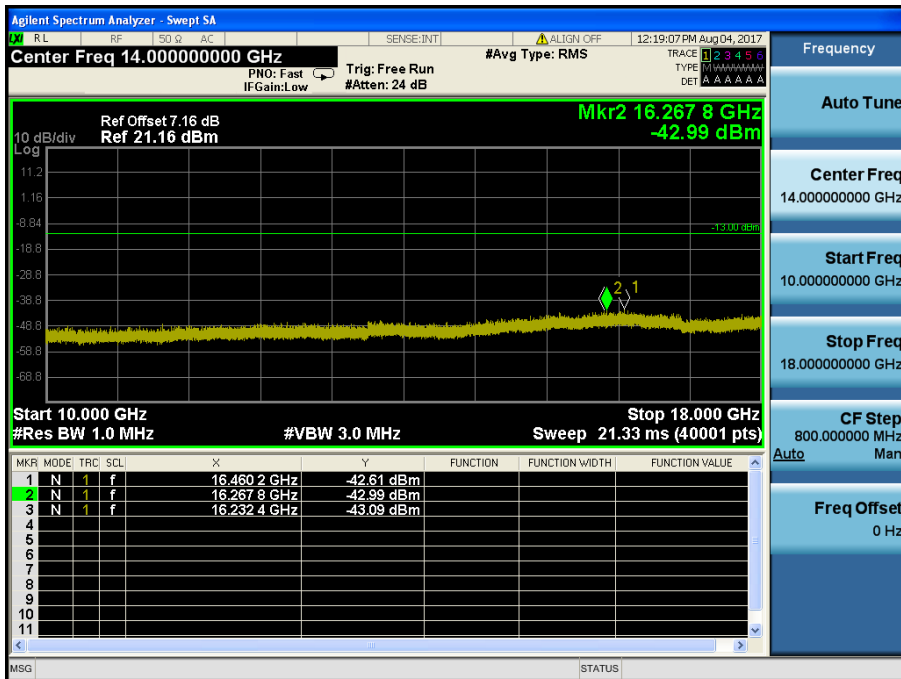

LTE Band 4 / 5MHz / QPSK - RB Size/Offset (1/12) – Low Channel

LTE Band 4 / 5MHz / QPSK - RB Size/Offset (1/12) – Low Channel

LTE Band 4 / 5MHz / 16QAM - RB Size/Offset (12/0) – Mid Channel

LTE Band 4 / 5MHz / 16QAM - RB Size/Offset (12/0) – Mid Channel

LTE Band 4 / 5MHz / 16QAM - RB Size/Offset (1/24) – High Channel

LTE Band 4 / 5MHz / 16QAM - RB Size/Offset (1/24) – High Channel

LTE Band 4 / 3MHz / QPSK - RB Size/Offset (15/0) – Low Channel

LTE Band 4 / 3MHz / QPSK - RB Size/Offset (15/0) – Low Channel