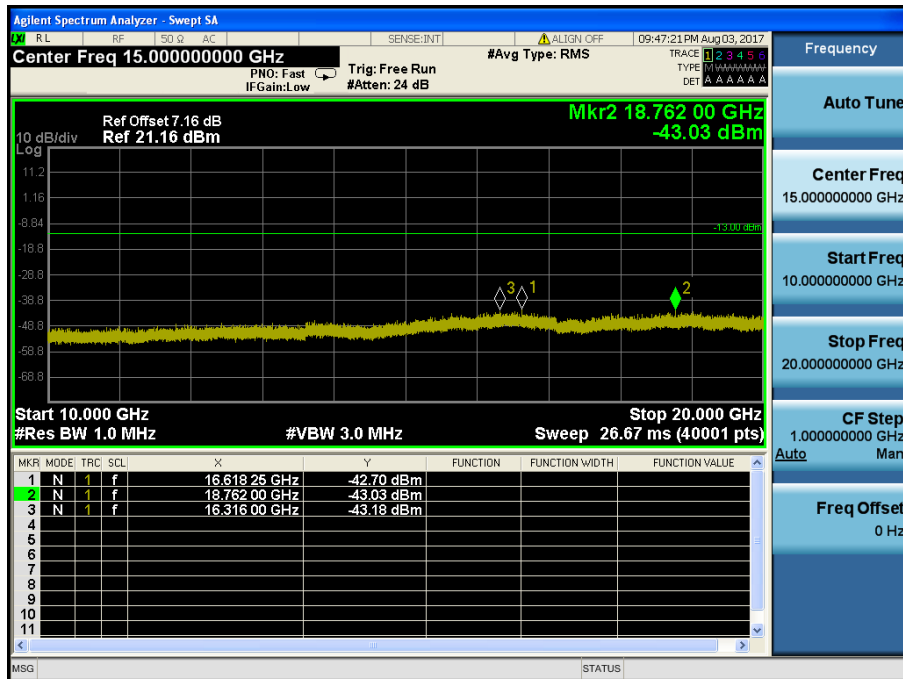

LTE Band 2 / 3MHz / 16QAM - RB Size/Offset (1/7) – Low Channel

LTE Band 2 / 3MHz / 16QAM - RB Size/Offset (8/7) – Mid Channel

LTE Band 2 / 3MHz / 16QAM - RB Size/Offset (8/7) – Mid Channel

LTE Band 2 / 3MHz / QPSK - RB Size/Offset (15/0) – High Channel

LTE Band 2 / 3MHz / QPSK - RB Size/Offset (15/0) – High Channel

LTE Band 2 / 1.4MHz / 16QAM - RB Size/Offset (3/0) – Low Channel

LTE Band 2 / 1.4MHz / 16QAM - RB Size/Offset (3/0) – Low Channel

LTE Band 2 / 1.4MHz / 16QAM - RB Size/Offset (3/3) – Mid Channel