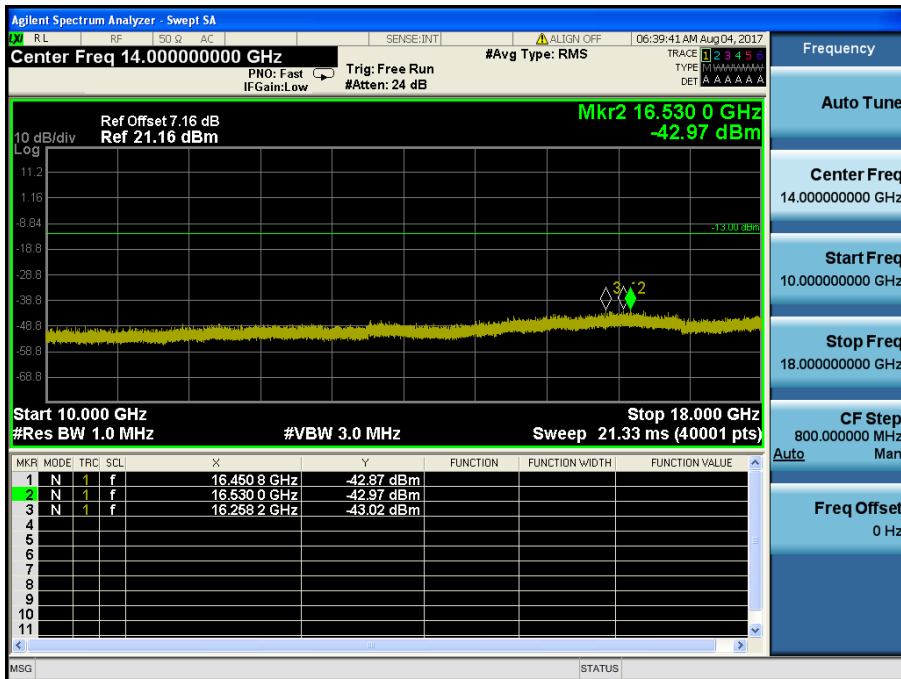

LTE Band 4 / 5MHz / QPSK - RB Size/Offset (1/12) – Low Channel

LTE Band 4 / 5MHz / QPSK - RB Size/Offset (1/12) – Low Channel

LTE Band 4 / 5MHz / 16QAM - RB Size/Offset (12/0) – Mid Channel

LTE Band 4 / 5MHz / 16QAM - RB Size/Offset (12/0) – Mid Channel

LTE Band 4 / 5MHz / 16QAM - RB Size/Offset (1/24) – High Channel

LTE Band 4 / 5MHz / 16QAM - RB Size/Offset (1/24) – High Channel

LTE Band 4 / 3MHz / QPSK - RB Size/Offset (15/0) – Low Channel

LTE Band 4 / 3MHz / QPSK - RB Size/Offset (15/0) – Low Channel