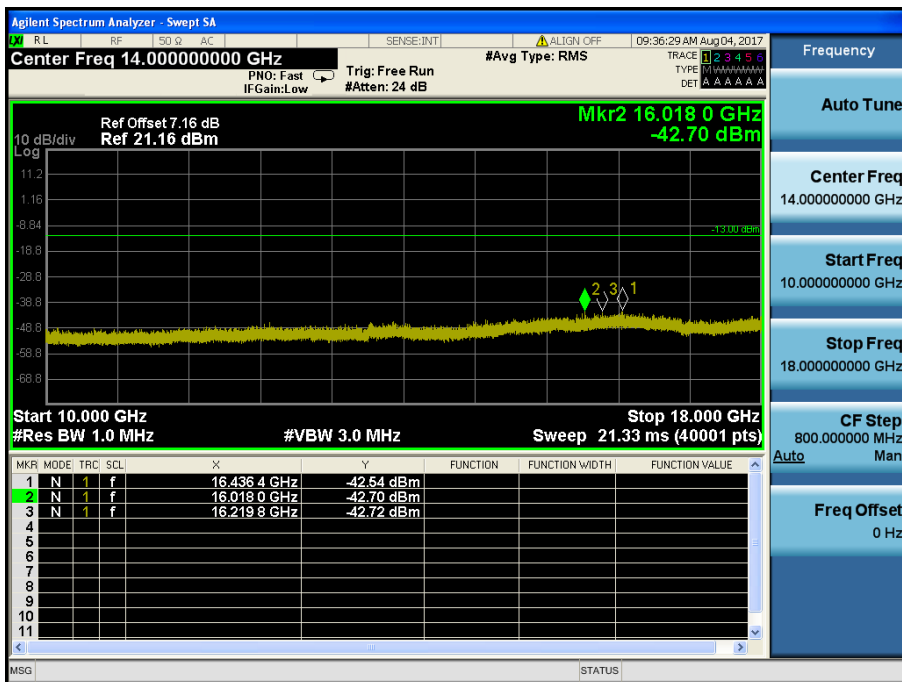

LTE Band 5 / 3MHz / QPSK - RB Size/Offset (1/14) – Mid Channel

LTE Band 5 / 3MHz / 16QAM - RB Size/Offset (1/0) – High Channel

LTE Band 5 / 1.4MHz / QPSK - RB Size/Offset (3/1) – Low Channel

LTE Band 5 / 1.4MHz / 16QAM - RB Size/Offset (3/1) – Mid Channel

LTE Band 5 / 1.4MHz / QPSK - RB Size/Offset (3/0) – High Channel

8.4.2 LTE Band 4

LTE Band 4 / 20MHz / QPSK - RB Size/Offset (1/50) –Low Channel

LTE Band 4 / 20MHz / QPSK - RB Size/Offset (1/50) –Low Channel