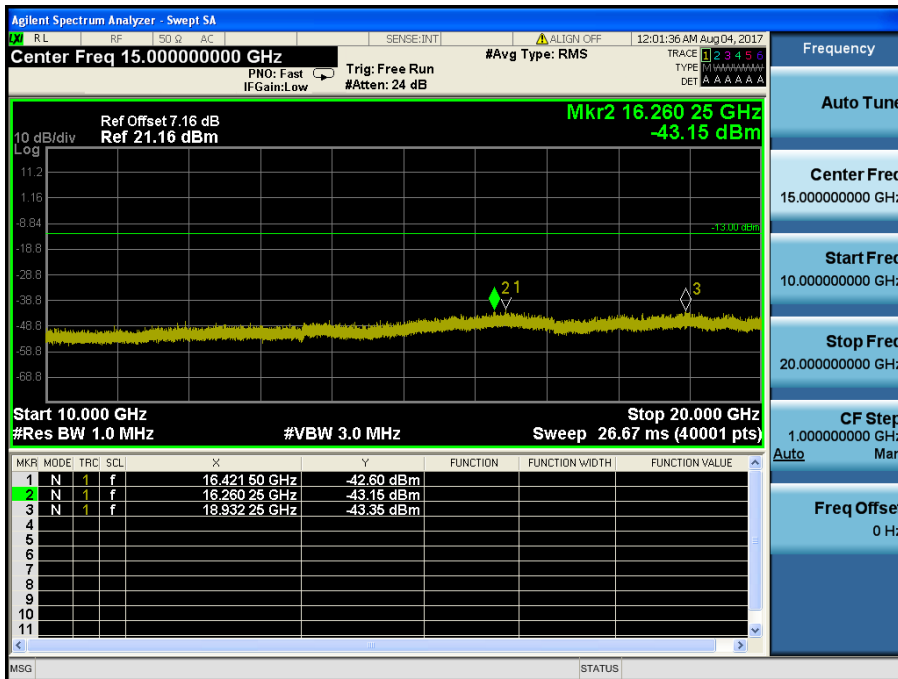

LTE Band 2 / 20MHz / 16QAM - RB Size/Offset (100/0) – Low Channel

LTE Band 2 / 20MHz / 16QAM - RB Size/Offset (50/0) – Mid Channel

LTE Band 2 / 20MHz / 16QAM - RB Size/Offset (50/0) – Mid Channel

LTE Band 2 / 20MHz / QPSK - RB Size/Offset (1/0) – High Channel

LTE Band 2 / 20MHz / QPSK - RB Size/Offset (1/0) – High Channel

LTE Band 2 / 15MHz / 16QAM - RB Size/Offset (36/19) – Low Channel

LTE Band 2 / 15MHz / 16QAM - RB Size/Offset (36/19) – Low Channel

LTE Band 2 / 15MHz / 16QAM - RB Size/Offset (75/0) – Mid Channel

LTE Band 2 / 15MHz / 16QAM - RB Size/Offset (75/0) – Mid Channel

LTE Band 2 / 15MHz / QPSK - RB Size/Offset (36/39) – High Channel

LTE Band 2 / 15MHz / QPSK - RB Size/Offset (36/39) – High Channel

LTE Band 2 / 10MHz / 16QAM - RB Size/Offset (25/0) – Low Channel