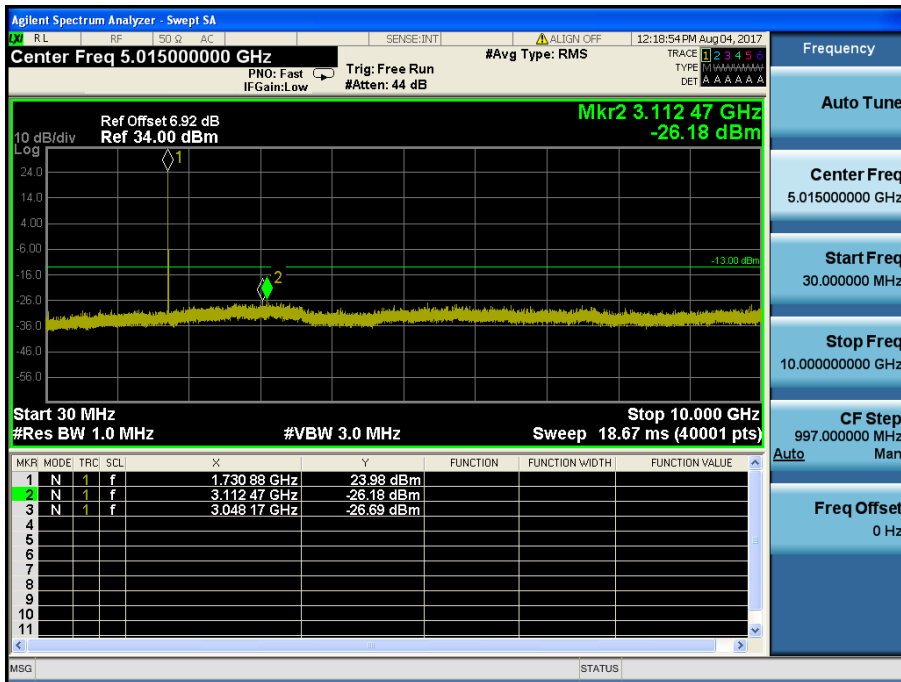

LTE Band 4 / 5MHz / 16QAM - RB Size/Offset (12/0) – Mid Channel