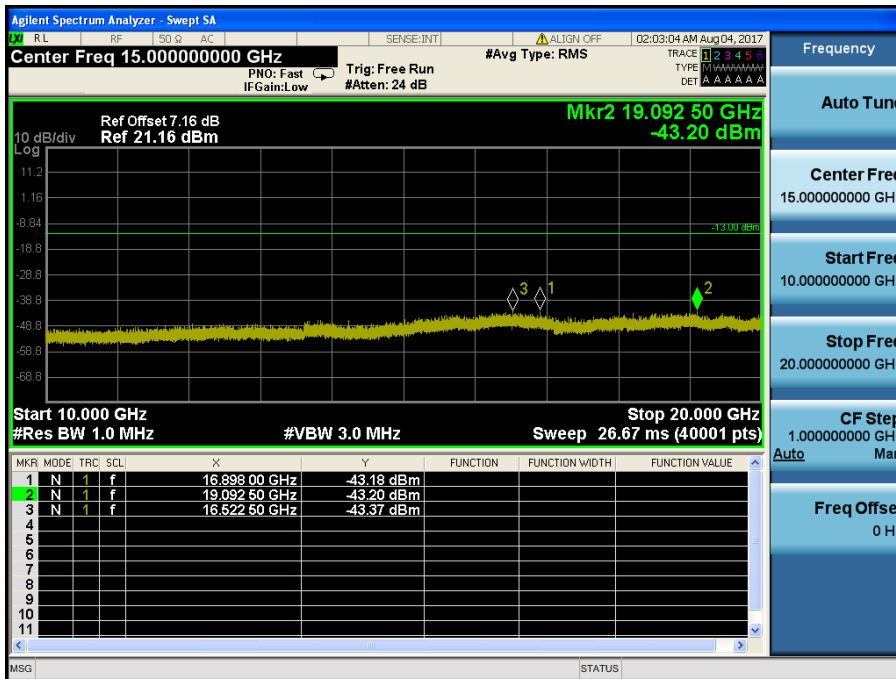

LTE Band 2 / 10MHz / QPSK - RB Size/Offset (25/0) – High Channel

LTE Band 2 / 5MHz / QPSK - RB Size/Offset (1/24) – Low Channel

LTE Band 2 / 5MHz / QPSK - RB Size/Offset (1/24) – Low Channel

LTE Band 2 / 5MHz / QPSK - RB Size/Offset (1/12) – Mid Channel

LTE Band 2 / 5MHz / QPSK - RB Size/Offset (1/12) – Mid Channel

LTE Band 2 / 5MHz / QPSK - RB Size/Offset (25/0) – High Channel

LTE Band 2 / 5MHz / QPSK - RB Size/Offset (25/0) – High Channel

LTE Band 2 / 3MHz / 16QAM - RB Size/Offset (1/7) – Low Channel

LTE Band 2 / 3MHz / 16QAM - RB Size/Offset (1/7) – Low Channel

LTE Band 2 / 3MHz / 16QAM - RB Size/Offset (8/7) – Mid Channel

LTE Band 2 / 3MHz / 16QAM - RB Size/Offset (8/7) – Mid Channel

LTE Band 2 / 3MHz / QPSK - RB Size/Offset (15/0) – High Channel