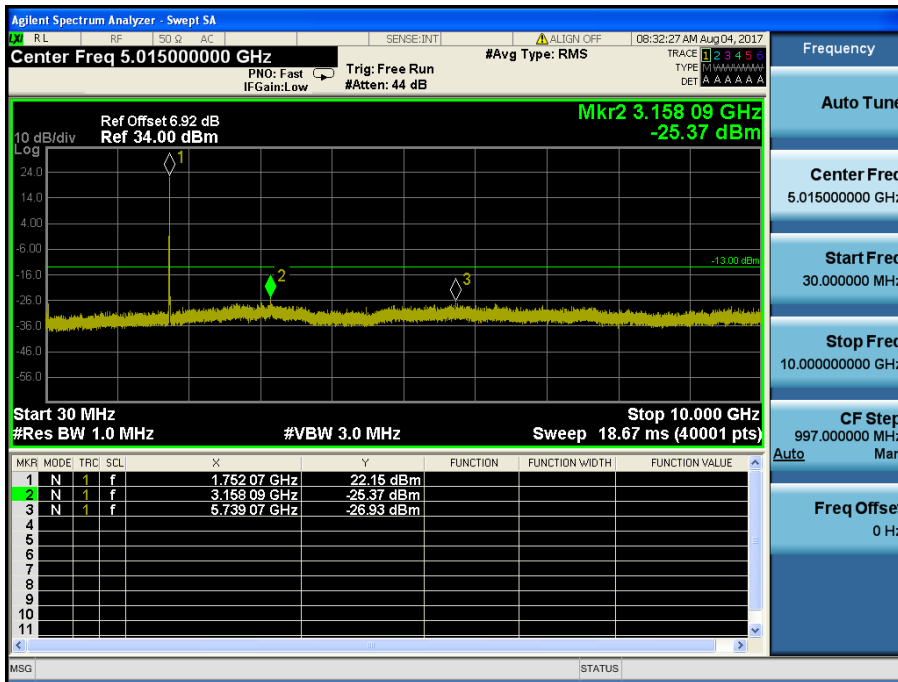

LTE Band 4 / 10MHz / QPSK - RB Size/Offset (25/12) – High Channel