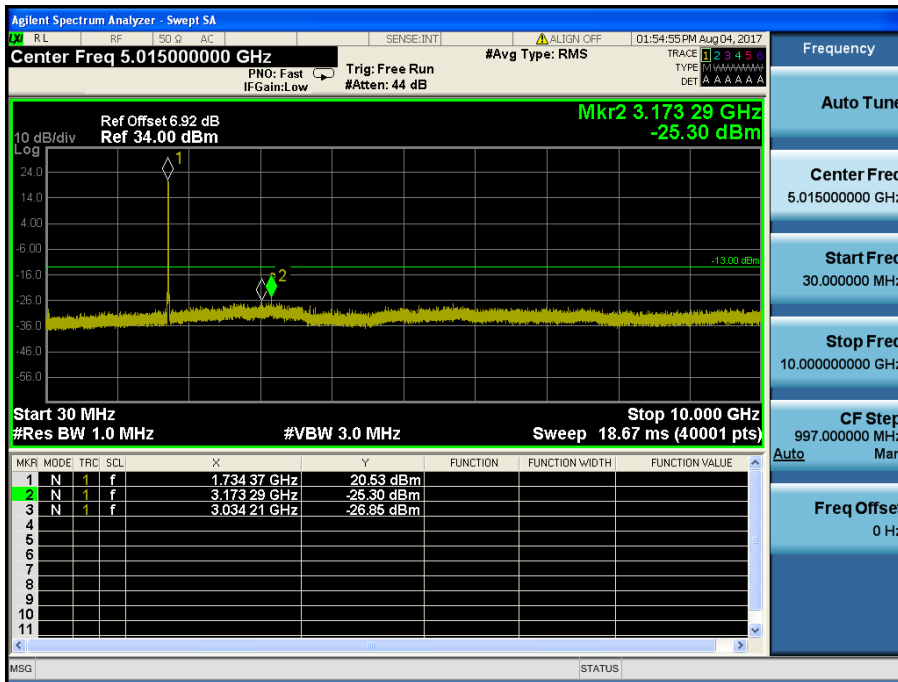

LTE Band 4 / 15MHz / 16QAM - RB Size/Offset (36/39) – Mid Channel