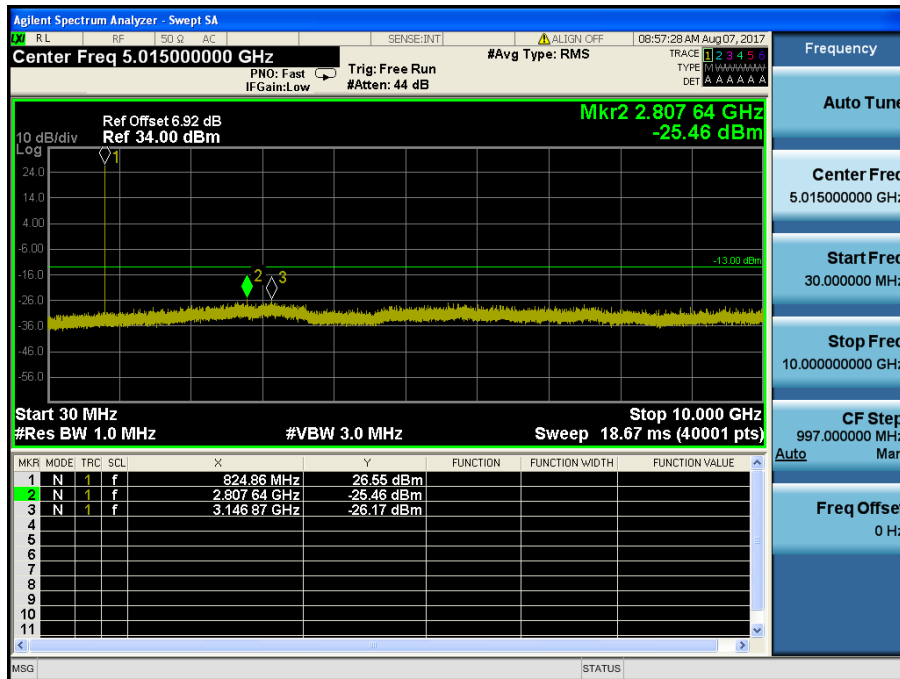

LTE Band 5 / 5MHz / 16QAM - RB Size/Offset (12/6) – Low Channel

LTE Band 5 / 5MHz / 16QAM - RB Size/Offset (12/6) – Mid Channel

LTE Band 5 / 5MHz / 16QAM - RB Size/Offset (1/0) – High Channel

LTE Band 5 / 3MHz / 16QAM - RB Size/Offset (15/0) – Low Channel

LTE Band 5 / 3MHz / QPSK - RB Size/Offset (1/14) – Mid Channel

LTE Band 5 / 3MHz / 16QAM - RB Size/Offset (1/0) – High Channel

LTE Band 5 / 1.4MHz / QPSK - RB Size/Offset (3/1) – Low Channel

LTE Band 5 / 1.4MHz / 16QAM - RB Size/Offset (3/1) – Mid Channel