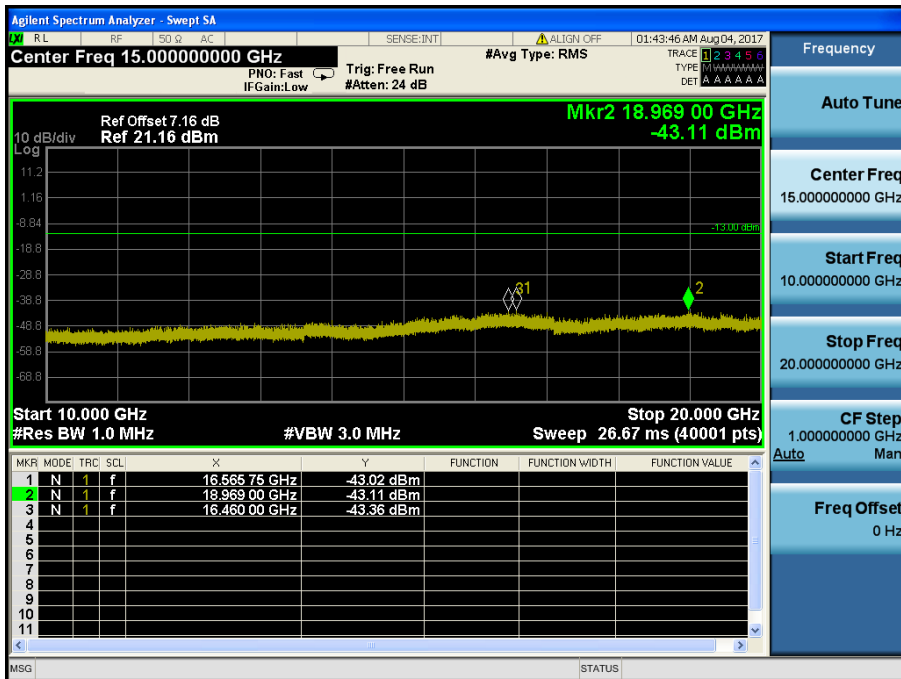

LTE Band 2 / 10MHz / QPSK - RB Size/Offset (25/0) – High Channel

LTE Band 2 / 5MHz / QPSK - RB Size/Offset (1/24) – Low Channel

LTE Band 2 / 5MHz / QPSK - RB Size/Offset (1/24) – Low Channel

LTE Band 2 / 5MHz / QPSK - RB Size/Offset (1/12) – Mid Channel

LTE Band 2 / 5MHz / QPSK - RB Size/Offset (1/12) – Mid Channel

LTE Band 2 / 5MHz / QPSK - RB Size/Offset (25/0) – High Channel

LTE Band 2 / 5MHz / QPSK - RB Size/Offset (25/0) – High Channel

LTE Band 2 / 3MHz / 16QAM - RB Size/Offset (1/7) – Low Channel

LTE Band 2 / 3MHz / 16QAM - RB Size/Offset (1/7) – Low Channel

LTE Band 2 / 3MHz / 16QAM - RB Size/Offset (8/7) – Mid Channel

LTE Band 2 / 3MHz / 16QAM - RB Size/Offset (8/7) – Mid Channel

LTE Band 2 / 3MHz / QPSK - RB Size/Offset (15/0) – High Channel