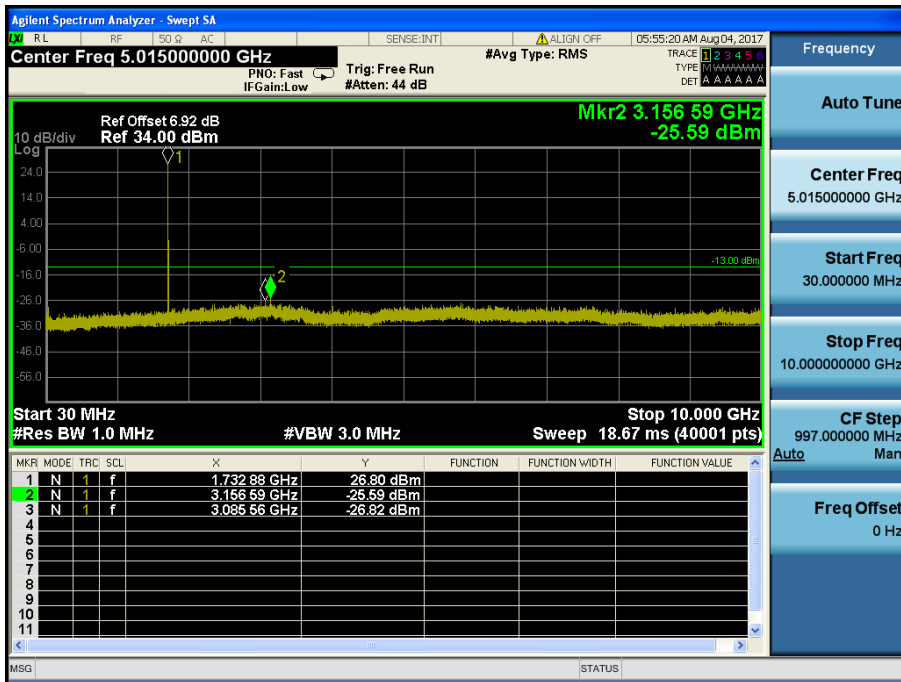

LTE Band 4 / 3MHz / 16QAM - RB Size/Offset (8/7) – Mid Channel

LTE Band 4 / 3MHz / 16QAM - RB Size/Offset (8/7) – Mid Channel

LTE Band 4 / 3MHz / 16QAM - RB Size/Offset (8/7) – High Channel

LTE Band 4 / 3MHz / 16QAM - RB Size/Offset (8/7) – High Channel

LTE Band 4 / 1.4MHz / QPSK - RB Size/Offset (6/0) – Low Channel

LTE Band 4 / 1.4MHz / QPSK - RB Size/Offset (6/0) – Low Channel

LTE Band 4 / 1.4MHz / QPSK - RB Size/Offset (3/1) – Mid Channel

LTE Band 4 / 1.4MHz / QPSK - RB Size/Offset (3/1) – Mid Channel