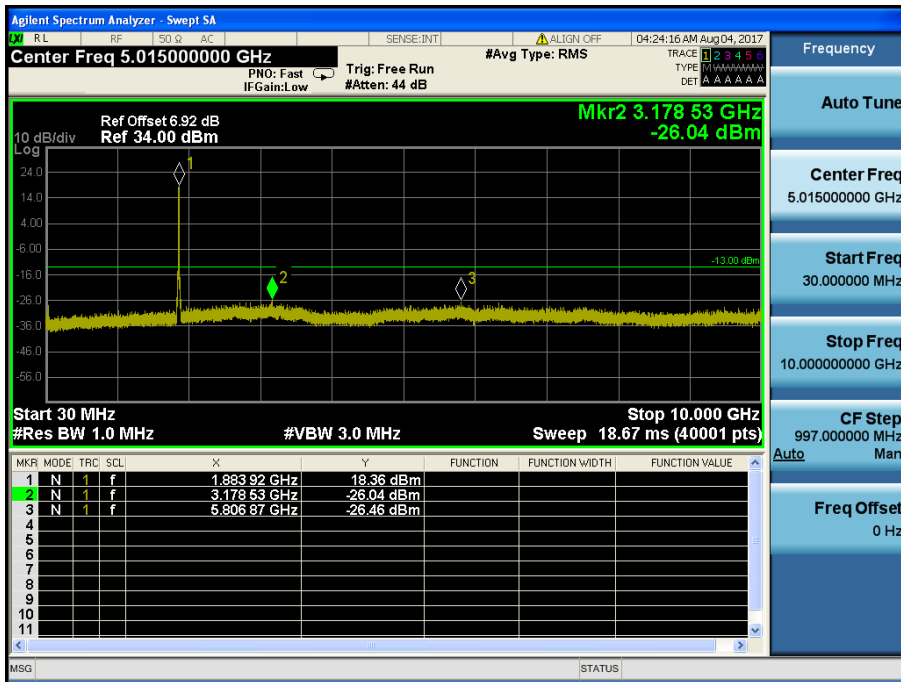

LTE Band 4 / 1.4MHz / 16QAM - RB Size/Offset (6/0) – High Channel

LTE Band 4 / 1.4MHz / 16QAM - RB Size/Offset (6/0) – High Channel

8.4.3 LTE Band 2

LTE Band 2 / 20MHz / 16QAM - RB Size/Offset (100/0) – Low Channel

LTE Band 2 / 20MHz / 16QAM - RB Size/Offset (100/0) – Low Channel

LTE Band 2 / 20MHz / 16QAM - RB Size/Offset (50/0) – Mid Channel

LTE Band 2 / 20MHz / 16QAM - RB Size/Offset (50/0) – Mid Channel

LTE Band 2 / 20MHz / QPSK - RB Size/Offset (1/0) – High Channel

LTE Band 2 / 20MHz / QPSK - RB Size/Offset (1/0) – High Channel

LTE Band 2 / 15MHz / 16QAM - RB Size/Offset (36/19) – Low Channel

LTE Band 2 / 15MHz / 16QAM - RB Size/Offset (36/19) – Low Channel

LTE Band 2 / 15MHz / 16QAM - RB Size/Offset (75/0) – Mid Channel