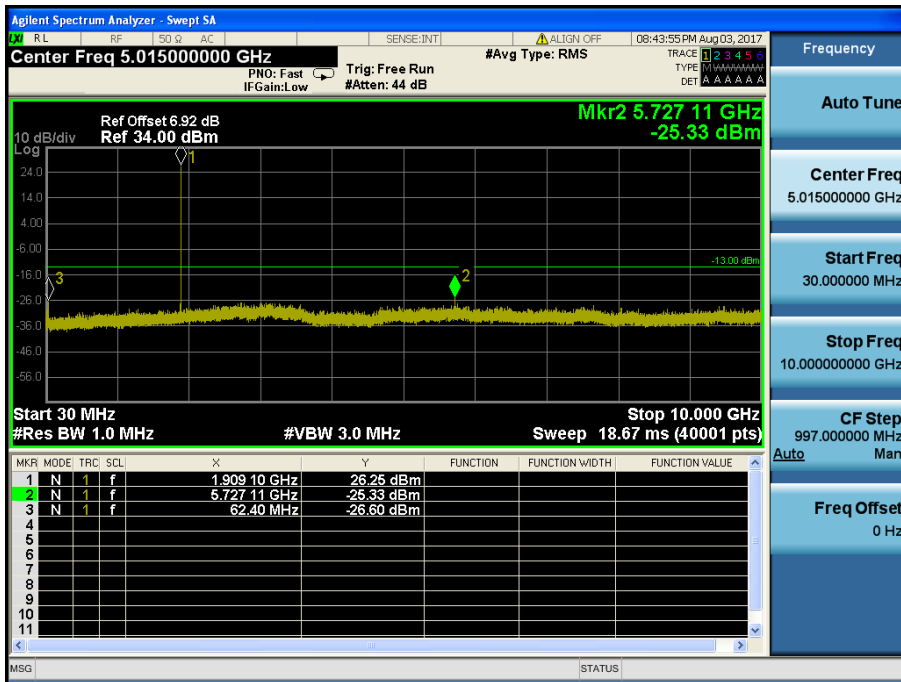

LTE Band 2 / 3MHz / QPSK - RB Size/Offset (15/0) – High Channel

LTE Band 2 / 1.4MHz / 16QAM - RB Size/Offset (3/0) – Low Channel

LTE Band 2 / 1.4MHz / 16QAM - RB Size/Offset (3/0) – Low Channel

LTE Band 2 / 1.4MHz / 16QAM - RB Size/Offset (3/3) – Mid Channel

LTE Band 2 / 1.4MHz / 16QAM - RB Size/Offset (3/3) – Mid Channel

LTE Band 2 / 1.4MHz / QPSK - RB Size/Offset (1/0) – High Channel

LTE Band 2 / 1.4MHz / QPSK - RB Size/Offset (1/0) – High Channel