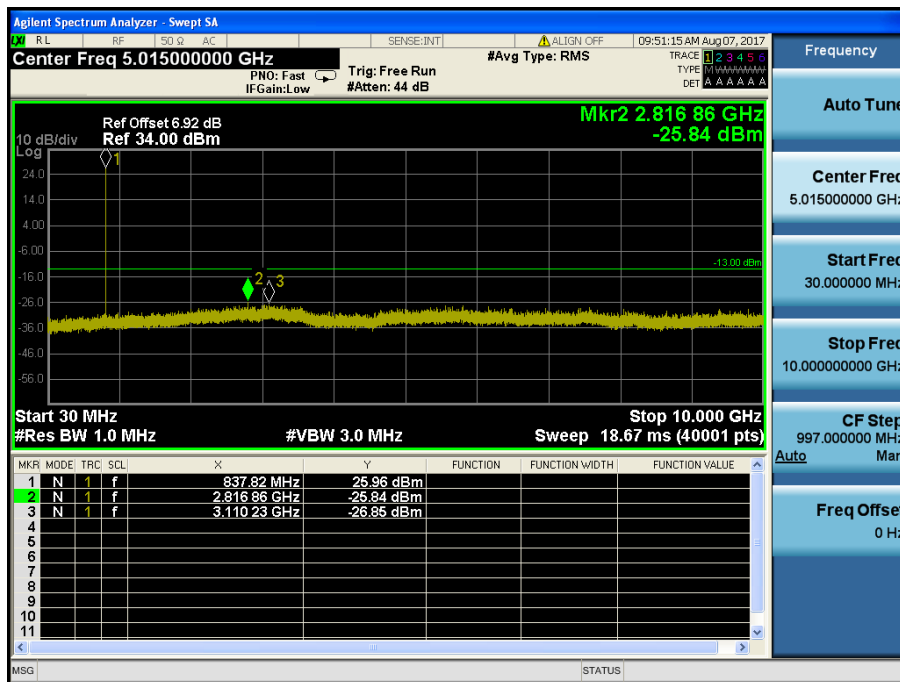

#### 8.4.1 LTE Band 5

LTE Band 5 / 10MHz / QPSK - RB Size/Offset (1/25) – Low Channel

LTE Band 5 / 10MHz / 16QAM - RB Size/Offset (25/12) – Mid Channel

LTE Band 5 / 10MHz / QPSK - RB Size/Offset (25/12) – High Channel

LTE Band 5 / 5MHz / 16QAM - RB Size/Offset (12/6) – Low Channel

LTE Band 5 / 5MHz / 16QAM - RB Size/Offset (12/6) – Mid Channel

LTE Band 5 / 5MHz / 16QAM - RB Size/Offset (1/0) – High Channel

LTE Band 5 / 3MHz / 16QAM - RB Size/Offset (15/0) – Low Channel

LTE Band 5 / 3MHz / QPSK - RB Size/Offset (1/14) – Mid Channel

LTE Band 5 / 3MHz / 16QAM - RB Size/Offset (1/0) – High Channel

LTE Band 5 / 1.4MHz / QPSK - RB Size/Offset (3/1) – Low Channel

LTE Band 5 / 1.4MHz / 16QAM - RB Size/Offset (3/1) – Mid Channel