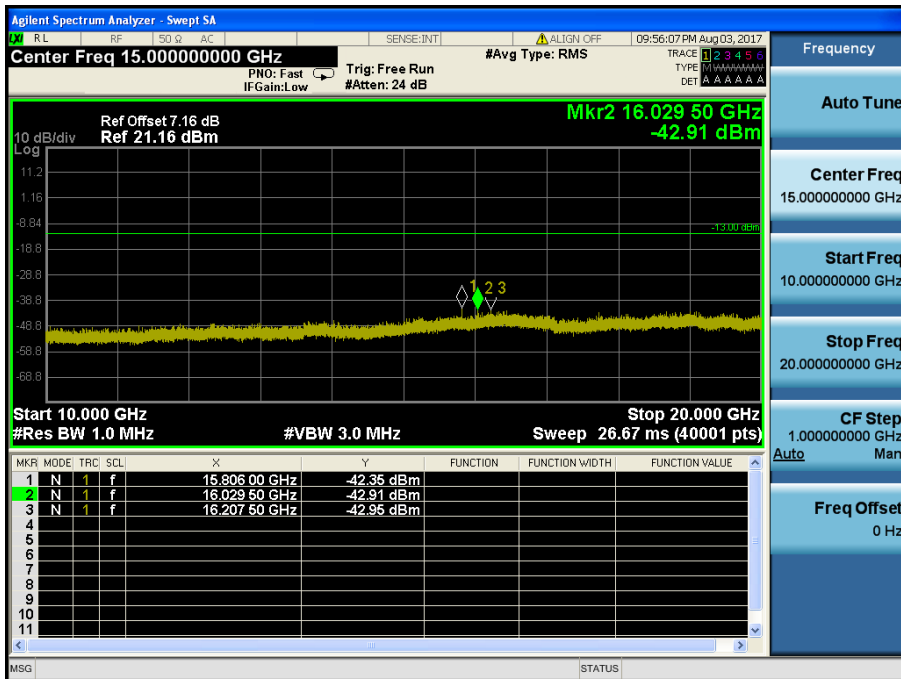

LTE Band 2 / 15MHz / 16QAM - RB Size/Offset (75/0) – Mid Channel

LTE Band 2 / 15MHz / QPSK - RB Size/Offset (36/39) – High Channel

LTE Band 2 / 15MHz / QPSK - RB Size/Offset (36/39) – High Channel

LTE Band 2 / 10MHz / 16QAM - RB Size/Offset (25/0) – Low Channel

LTE Band 2 / 10MHz / 16QAM - RB Size/Offset (25/0) – Low Channel

LTE Band 2 / 10MHz / QPSK - RB Size/Offset (1/0) – Mid Channel

LTE Band 2 / 10MHz / QPSK - RB Size/Offset (1/0) – Mid Channel

LTE Band 2 / 10MHz / QPSK - RB Size/Offset (25/0) – High Channel

LTE Band 2 / 10MHz / QPSK - RB Size/Offset (25/0) – High Channel

LTE Band 2 / 5MHz / QPSK - RB Size/Offset (1/24) – Low Channel

LTE Band 2 / 5MHz / QPSK - RB Size/Offset (1/24) – Low Channel

LTE Band 2 / 5MHz / QPSK - RB Size/Offset (1/12) – Mid Channel