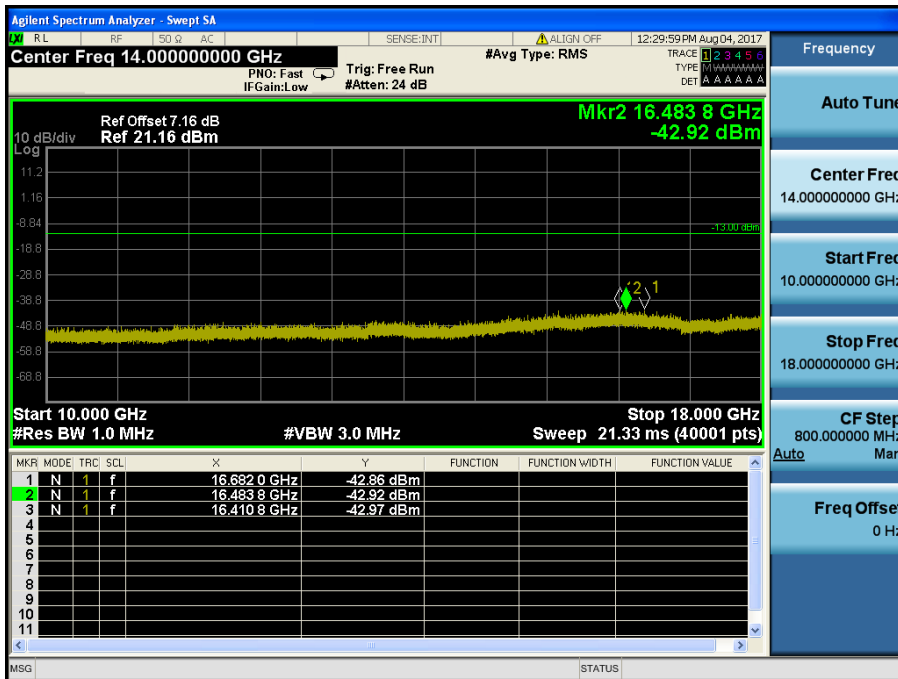

LTE Band 4 / 5MHz / QPSK - RB Size/Offset (1/12) – Low Channel

LTE Band 4 / 5MHz / QPSK - RB Size/Offset (1/12) – Low Channel

LTE Band 4 / 5MHz / 16QAM - RB Size/Offset (12/0) – Mid Channel

LTE Band 4 / 5MHz / 16QAM - RB Size/Offset (12/0) – Mid Channel

LTE Band 4 / 5MHz / 16QAM - RB Size/Offset (1/24) – High Channel

LTE Band 4 / 5MHz / 16QAM - RB Size/Offset (1/24) – High Channel

LTE Band 4 / 3MHz / QPSK - RB Size/Offset (15/0) – Low Channel

LTE Band 4 / 3MHz / QPSK - RB Size/Offset (15/0) – Low Channel