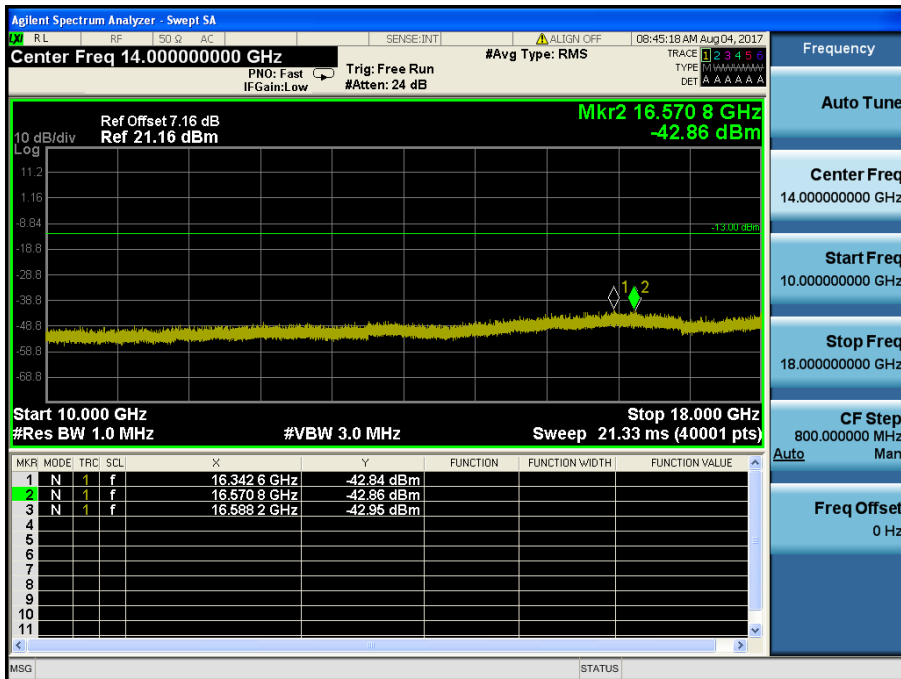

LTE Band 4 / 15MHz / QPSK - RB Size/Offset (1/37)–Low Channel