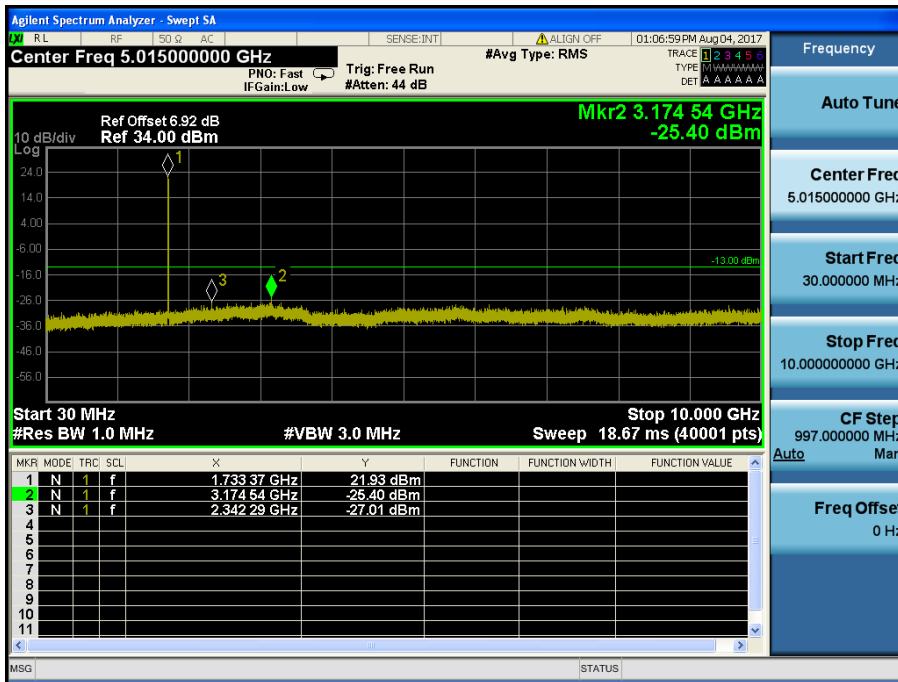

LTE Band 4 / 15MHz / QPSK - RB Size/Offset (1/0) – High Channel

LTE Band 4 / 15MHz / QPSK - RB Size/Offset (1/0) – High Channel

LTE Band 4 / 10MHz / 16QAM - RB Size/Offset (1/49) – Low Channel

LTE Band 4 / 10MHz / 16QAM - RB Size/Offset (1/49) – Low Channel