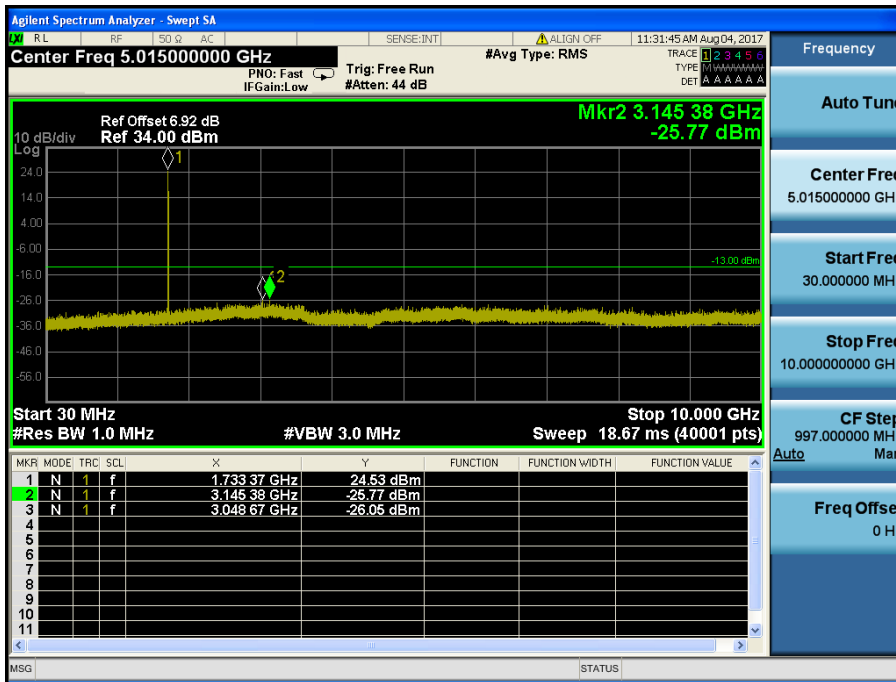

LTE Band 4 / 5MHz / 16QAM - RB Size/Offset (1/24) – High Channel

LTE Band 4 / 5MHz / 16QAM - RB Size/Offset (1/24) – High Channel

LTE Band 4 / 3MHz / QPSK - RB Size/Offset (15/0) – Low Channel

LTE Band 4 / 3MHz / QPSK - RB Size/Offset (15/0) – Low Channel

LTE Band 4 / 3MHz / 16QAM - RB Size/Offset (8/7) – Mid Channel

LTE Band 4 / 3MHz / 16QAM - RB Size/Offset (8/7) – Mid Channel

LTE Band 4 / 3MHz / 16QAM - RB Size/Offset (8/7) – High Channel

LTE Band 4 / 3MHz / 16QAM - RB Size/Offset (8/7) – High Channel