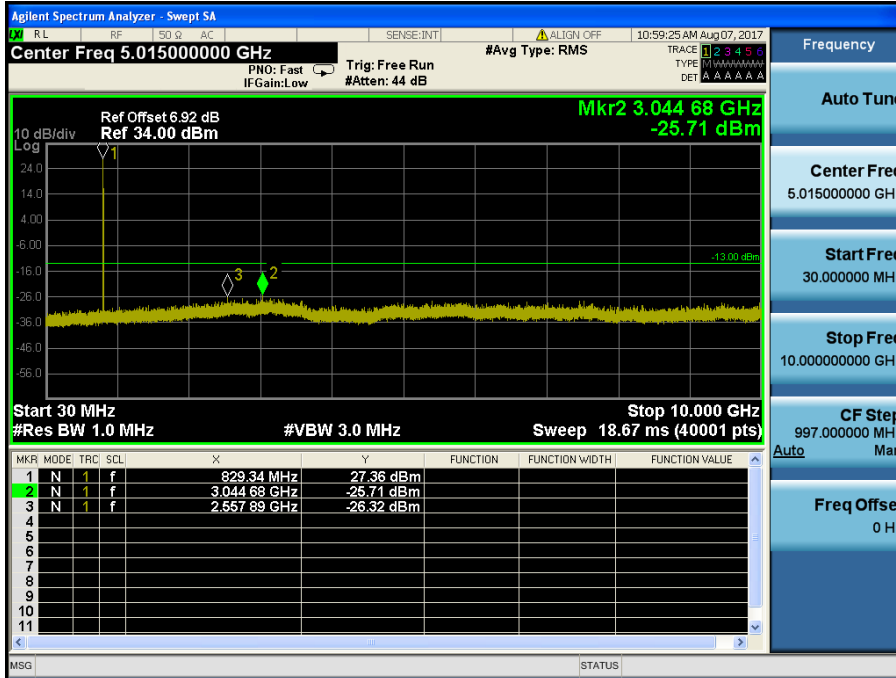

8.4 SPURIOUS AND HARMONICS EMISSIONS(Conducted)

8.4.1 LTE Band 5

LTE Band 5 / 10MHz / QPSK - RB Size/Offset (1/25) – Low Channel