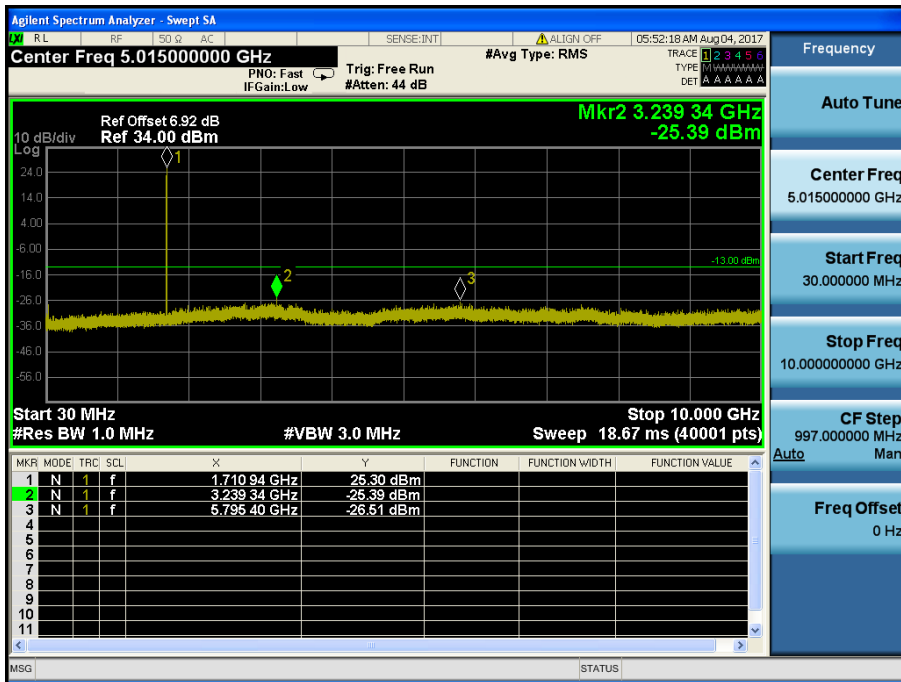

LTE Band 4 / 3MHz / 16QAM - RB Size/Offset (8/7) – Mid Channel

LTE Band 4 / 3MHz / 16QAM - RB Size/Offset (8/7) – Mid Channel

LTE Band 4 / 3MHz / 16QAM - RB Size/Offset (8/7) – High Channel

LTE Band 4 / 3MHz / 16QAM - RB Size/Offset (8/7) – High Channel

LTE Band 4 / 1.4MHz / QPSK - RB Size/Offset (6/0) – Low Channel

LTE Band 4 / 1.4MHz / QPSK - RB Size/Offset (6/0) – Low Channel

LTE Band 4 / 1.4MHz / QPSK - RB Size/Offset (3/1) – Mid Channel

LTE Band 4 / 1.4MHz / QPSK - RB Size/Offset (3/1) – Mid Channel