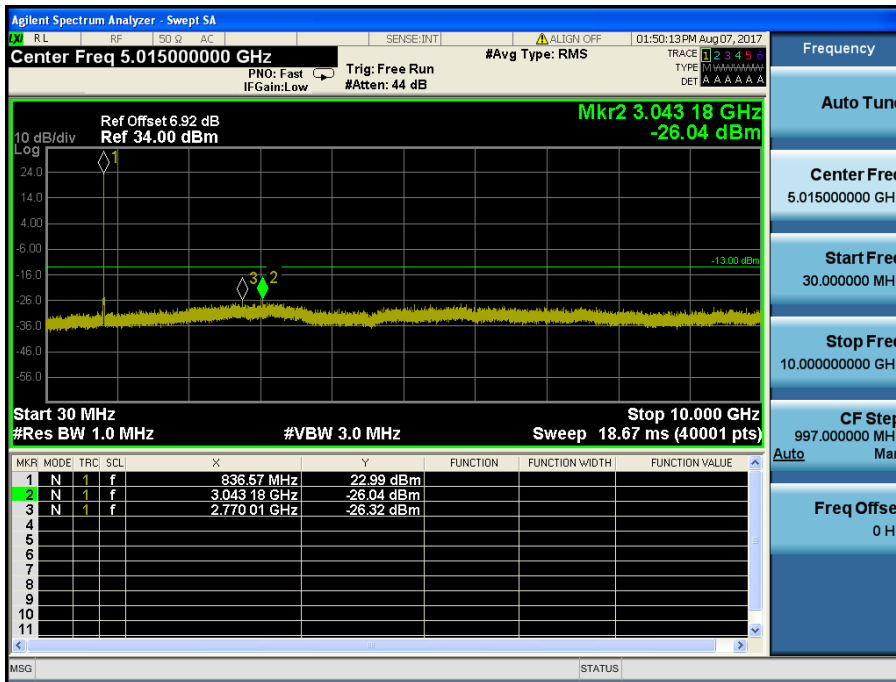

#### 8.4.1 LTE Band 5

LTE Band 5 / 10MHz / QPSK - RB Size/Offset (1/25) – Low Channel

LTE Band 5 / 10MHz / 16QAM - RB Size/Offset (25/12) – Mid Channel

LTE Band 5 / 10MHz / QPSK - RB Size/Offset (25/12) – High Channel

LTE Band 5 / 5MHz / 16QAM - RB Size/Offset (12/6) – Low Channel

LTE Band 5 / 5MHz / 16QAM - RB Size/Offset (12/6) – Mid Channel

LTE Band 5 / 5MHz / 16QAM - RB Size/Offset (1/0) – High Channel

LTE Band 5 / 3MHz / 16QAM - RB Size/Offset (15/0) – Low Channel