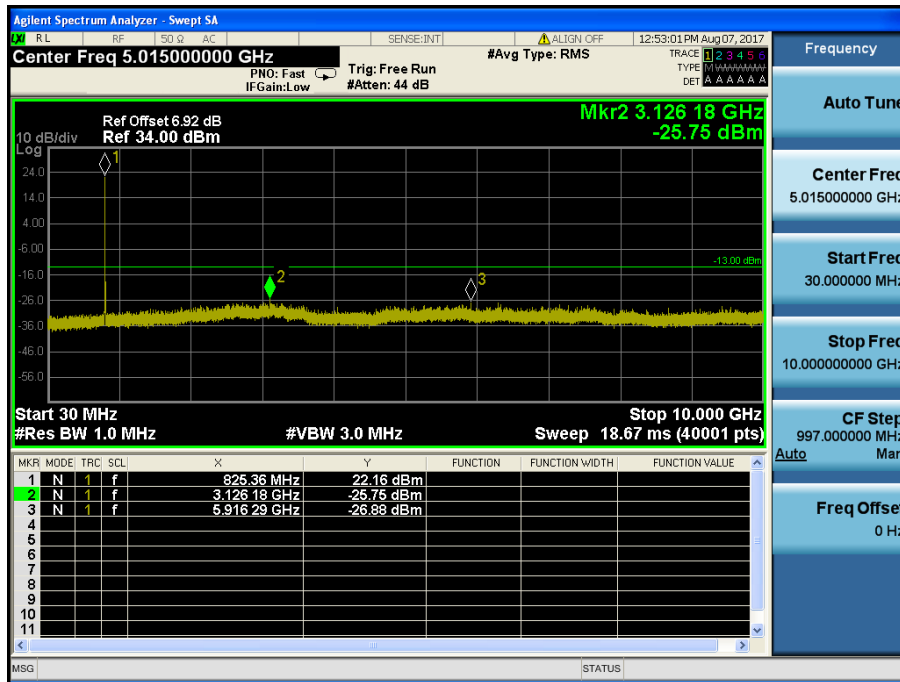

LTE Band 5 / 3MHz / 16QAM - RB Size/Offset (15/0) – Low Channel