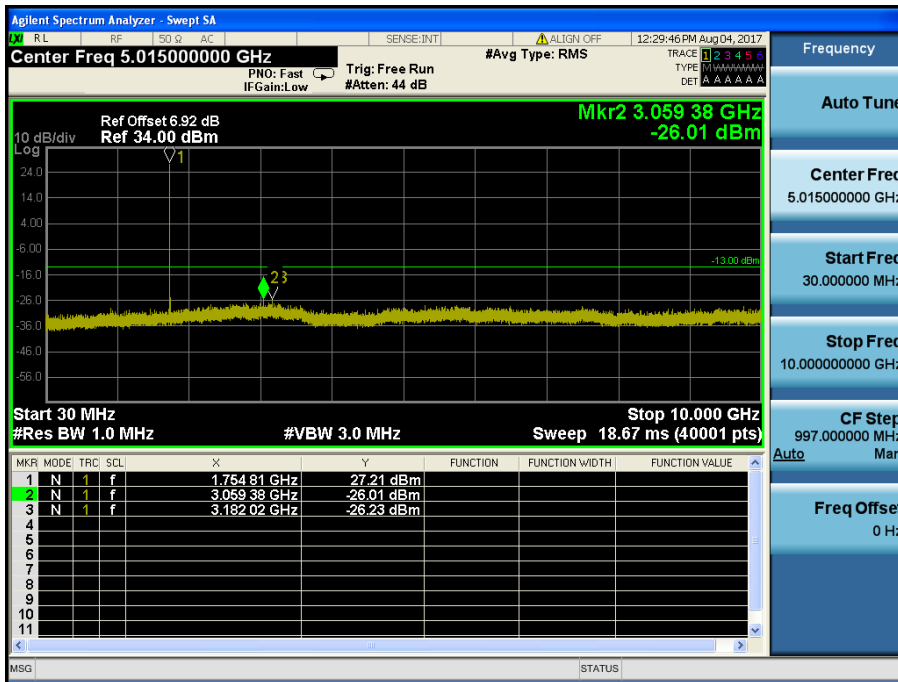

LTE Band 4 / 5MHz / QPSK - RB Size/Offset (1/12) – Low Channel

LTE Band 4 / 5MHz / QPSK - RB Size/Offset (1/12) – Low Channel

LTE Band 4 / 5MHz / 16QAM - RB Size/Offset (12/0) – Mid Channel

LTE Band 4 / 5MHz / 16QAM - RB Size/Offset (12/0) – Mid Channel

LTE Band 4 / 5MHz / 16QAM - RB Size/Offset (1/24) – High Channel

LTE Band 4 / 5MHz / 16QAM - RB Size/Offset (1/24) – High Channel

LTE Band 4 / 3MHz / QPSK - RB Size/Offset (15/0) – Low Channel

LTE Band 4 / 3MHz / QPSK - RB Size/Offset (15/0) – Low Channel