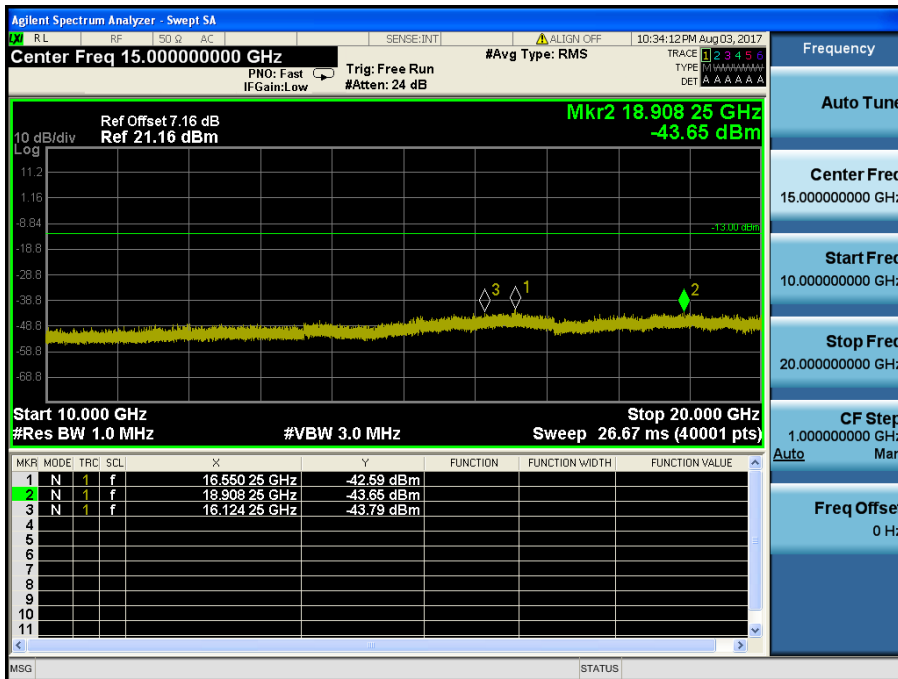

LTE Band 2 / 10MHz / QPSK - RB Size/Offset (25/0) – High Channel

LTE Band 2 / 5MHz / QPSK - RB Size/Offset (1/24) – Low Channel

LTE Band 2 / 5MHz / QPSK - RB Size/Offset (1/24) – Low Channel

LTE Band 2 / 5MHz / QPSK - RB Size/Offset (1/12) – Mid Channel

LTE Band 2 / 5MHz / QPSK - RB Size/Offset (1/12) – Mid Channel

LTE Band 2 / 5MHz / QPSK - RB Size/Offset (25/0) – High Channel

LTE Band 2 / 5MHz / QPSK - RB Size/Offset (25/0) – High Channel

LTE Band 2 / 3MHz / 16QAM - RB Size/Offset (1/7) – Low Channel