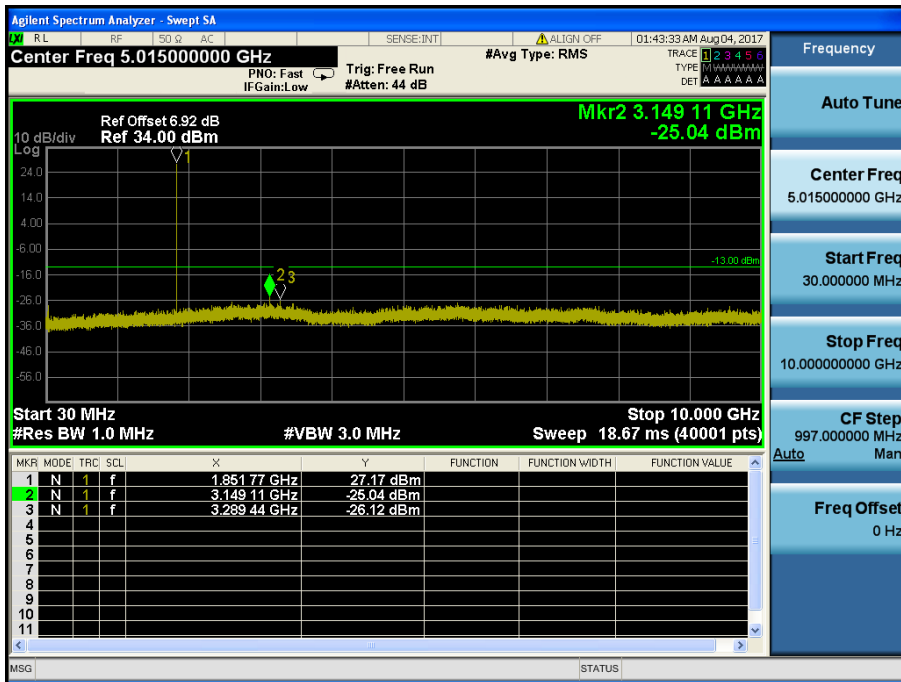

LTE Band 2 / 10MHz / QPSK - RB Size/Offset (25/0) – High Channel

LTE Band 2 / 5MHz / QPSK - RB Size/Offset (1/24) – Low Channel

LTE Band 2 / 5MHz / QPSK - RB Size/Offset (1/24) – Low Channel

LTE Band 2 / 5MHz / QPSK - RB Size/Offset (1/12) – Mid Channel

LTE Band 2 / 5MHz / QPSK - RB Size/Offset (1/12) – Mid Channel

LTE Band 2 / 5MHz / QPSK - RB Size/Offset (25/0) – High Channel

LTE Band 2 / 5MHz / QPSK - RB Size/Offset (25/0) – High Channel

LTE Band 2 / 3MHz / 16QAM - RB Size/Offset (1/7) – Low Channel