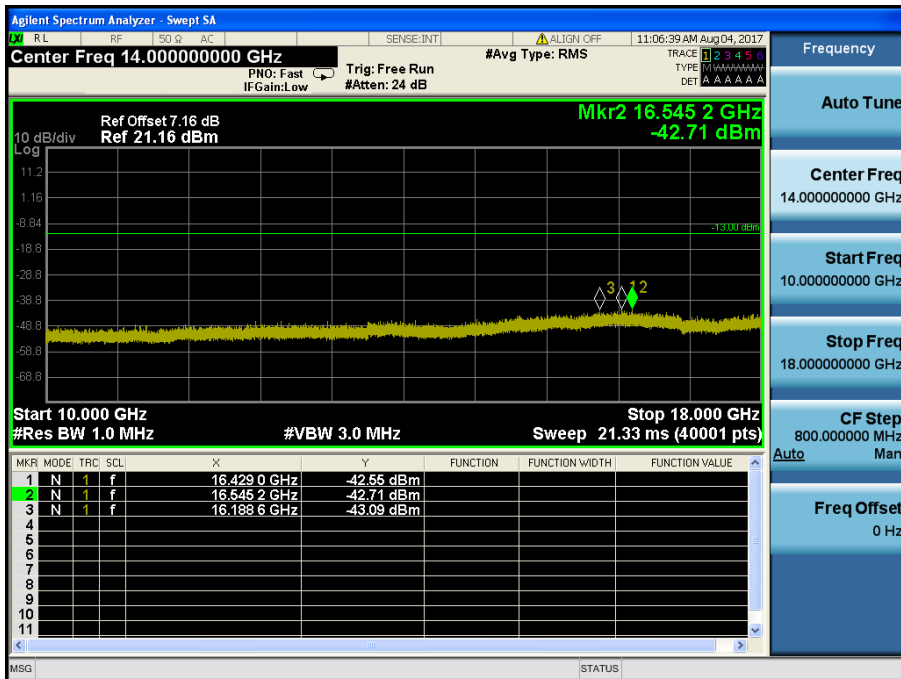

LTE Band 4 / 1.4MHz / QPSK - RB Size/Offset (6/0) – Low Channel

LTE Band 4 / 1.4MHz / QPSK - RB Size/Offset (6/0) – Low Channel

LTE Band 4 / 1.4MHz / QPSK - RB Size/Offset (3/1) – Mid Channel

LTE Band 4 / 1.4MHz / QPSK - RB Size/Offset (3/1) – Mid Channel

LTE Band 4 / 1.4MHz / 16QAM - RB Size/Offset (6/0) – High Channel

LTE Band 4 / 1.4MHz / 16QAM - RB Size/Offset (6/0) – High Channel

8.4.3 LTE Band 2

LTE Band 2 / 20MHz / 16QAM - RB Size/Offset (100/0) – Low Channel