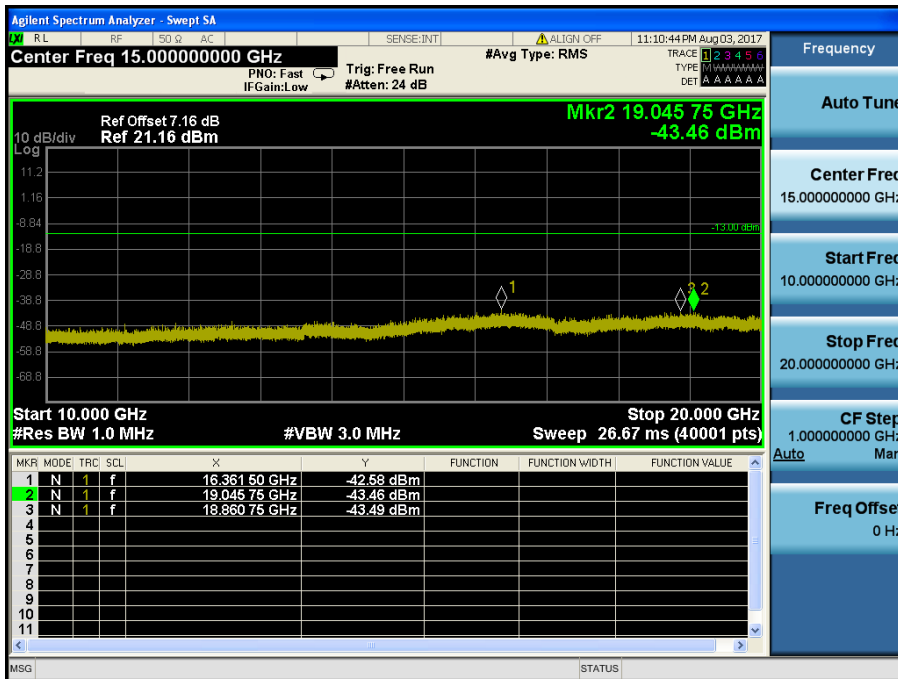

LTE Band 2 / 10MHz / 16QAM - RB Size/Offset (25/0) – Low Channel

LTE Band 2 / 10MHz / QPSK - RB Size/Offset (1/0) – Mid Channel

LTE Band 2 / 10MHz / QPSK - RB Size/Offset (1/0) – Mid Channel

LTE Band 2 / 10MHz / QPSK - RB Size/Offset (25/0) – High Channel

LTE Band 2 / 10MHz / QPSK - RB Size/Offset (25/0) – High Channel

LTE Band 2 / 5MHz / QPSK - RB Size/Offset (1/24) – Low Channel

LTE Band 2 / 5MHz / QPSK - RB Size/Offset (1/24) – Low Channel

LTE Band 2 / 5MHz / QPSK - RB Size/Offset (1/12) – Mid Channel