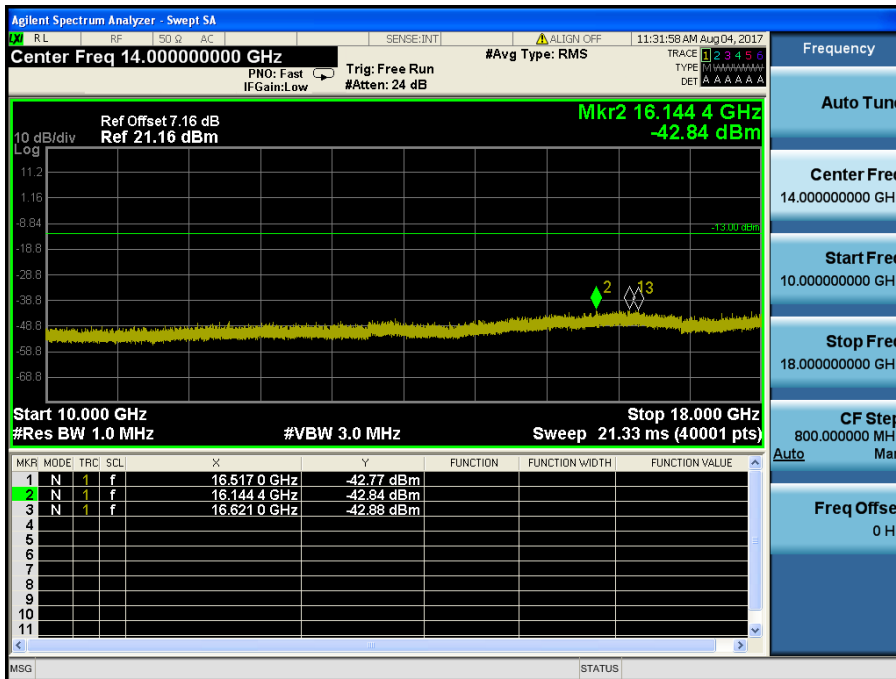

LTE Band 4 / 5MHz / 16QAM - RB Size/Offset (1/24) – High Channel

LTE Band 4 / 5MHz / 16QAM - RB Size/Offset (1/24) – High Channel

LTE Band 4 / 3MHz / QPSK - RB Size/Offset (15/0) – Low Channel

LTE Band 4 / 3MHz / QPSK - RB Size/Offset (15/0) – Low Channel

LTE Band 4 / 3MHz / 16QAM - RB Size/Offset (8/7) – Mid Channel

LTE Band 4 / 3MHz / 16QAM - RB Size/Offset (8/7) – Mid Channel

LTE Band 4 / 3MHz / 16QAM - RB Size/Offset (8/7) – High Channel

LTE Band 4 / 3MHz / 16QAM - RB Size/Offset (8/7) – High Channel