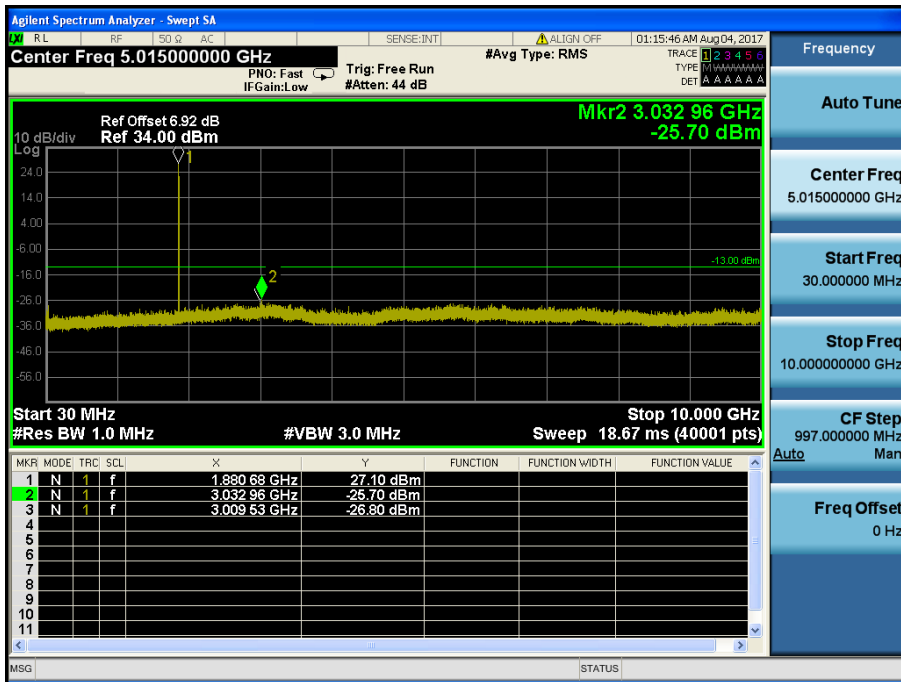

LTE Band 2 / 3MHz / 16QAM - RB Size/Offset (1/7) – Low Channel

LTE Band 2 / 3MHz / 16QAM - RB Size/Offset (8/7) – Mid Channel

LTE Band 2 / 3MHz / 16QAM - RB Size/Offset (8/7) – Mid Channel

LTE Band 2 / 3MHz / QPSK - RB Size/Offset (15/0) – High Channel

LTE Band 2 / 3MHz / QPSK - RB Size/Offset (15/0) – High Channel

LTE Band 2 / 1.4MHz / 16QAM - RB Size/Offset (3/0) – Low Channel

LTE Band 2 / 1.4MHz / 16QAM - RB Size/Offset (3/0) – Low Channel

LTE Band 2 / 1.4MHz / 16QAM - RB Size/Offset (3/3) – Mid Channel

LTE Band 2 / 1.4MHz / 16QAM - RB Size/Offset (3/3) – Mid Channel

LTE Band 2 / 1.4MHz / QPSK - RB Size/Offset (1/0) – High Channel

LTE Band 2 / 1.4MHz / QPSK - RB Size/Offset (1/0) – High Channel