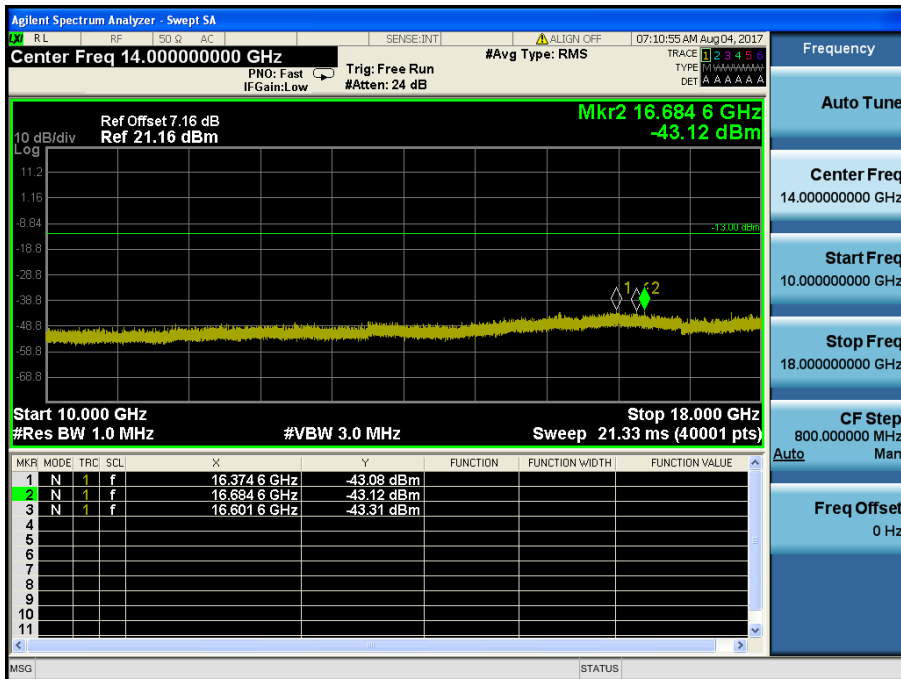

LTE Band 4 / 5MHz / QPSK - RB Size/Offset (1/12) – Low Channel