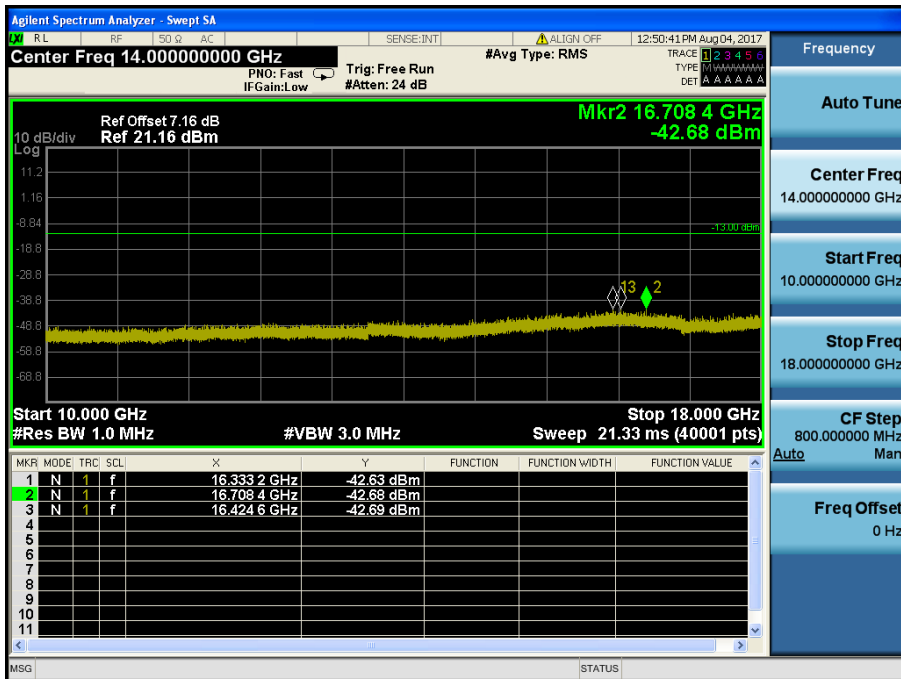

LTE Band 4 / 15MHz / QPSK - RB Size/Offset (1/37)–Low Channel

LTE Band 4 / 15MHz / QPSK - RB Size/Offset (1/37)–Low Channel

LTE Band 4 / 15MHz / 16QAM - RB Size/Offset (36/39) – Mid Channel

LTE Band 4 / 15MHz / 16QAM - RB Size/Offset (36/39) – Mid Channel

LTE Band 4 / 15MHz / QPSK - RB Size/Offset (1/0) – High Channel

LTE Band 4 / 15MHz / QPSK - RB Size/Offset (1/0) – High Channel

LTE Band 4 / 10MHz / 16QAM - RB Size/Offset (1/49) – Low Channel

LTE Band 4 / 10MHz / 16QAM - RB Size/Offset (1/49) – Low Channel