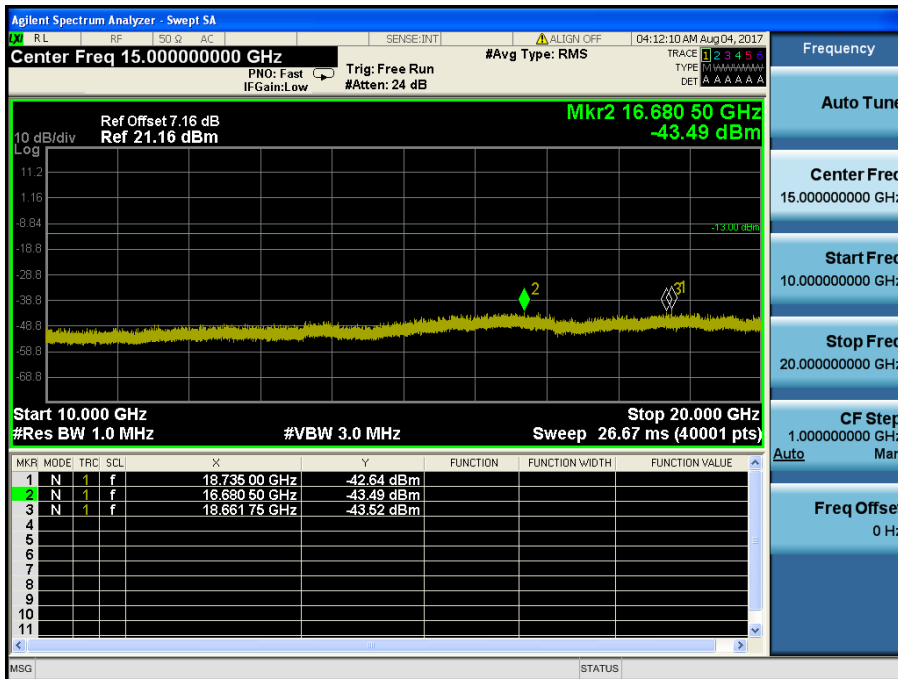

LTE Band 4 / 1.4MHz / 16QAM - RB Size/Offset (6/0) – High Channel

LTE Band 4 / 1.4MHz / 16QAM - RB Size/Offset (6/0) – High Channel

8.4.3 LTE Band 2

LTE Band 2 / 20MHz / 16QAM - RB Size/Offset (100/0) – Low Channel

LTE Band 2 / 20MHz / 16QAM - RB Size/Offset (100/0) – Low Channel

LTE Band 2 / 20MHz / 16QAM - RB Size/Offset (50/0) – Mid Channel

LTE Band 2 / 20MHz / 16QAM - RB Size/Offset (50/0) – Mid Channel

LTE Band 2 / 20MHz / QPSK - RB Size/Offset (1/0) – High Channel

LTE Band 2 / 20MHz / QPSK - RB Size/Offset (1/0) – High Channel

LTE Band 2 / 15MHz / 16QAM - RB Size/Offset (36/19) – Low Channel

LTE Band 2 / 15MHz / 16QAM - RB Size/Offset (36/19) – Low Channel

LTE Band 2 / 15MHz / 16QAM - RB Size/Offset (75/0) – Mid Channel