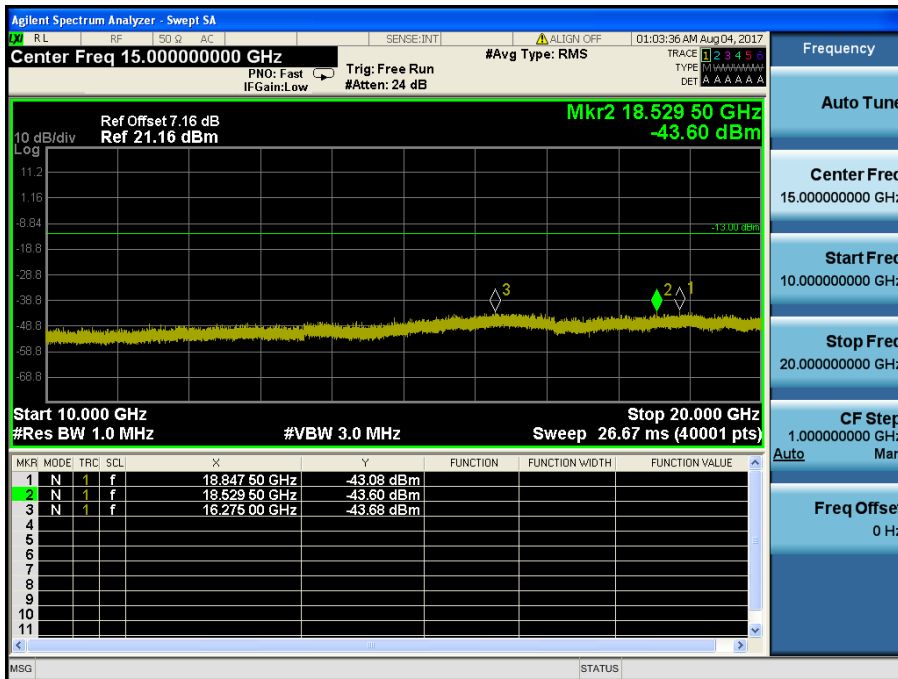

LTE Band 2 / 3MHz / 16QAM - RB Size/Offset (1/7) – Low Channel

LTE Band 2 / 3MHz / 16QAM - RB Size/Offset (8/7) – Mid Channel

LTE Band 2 / 3MHz / 16QAM - RB Size/Offset (8/7) – Mid Channel

LTE Band 2 / 3MHz / QPSK - RB Size/Offset (15/0) – High Channel

LTE Band 2 / 3MHz / QPSK - RB Size/Offset (15/0) – High Channel

LTE Band 2 / 1.4MHz / 16QAM - RB Size/Offset (3/0) – Low Channel

LTE Band 2 / 1.4MHz / 16QAM - RB Size/Offset (3/0) – Low Channel

LTE Band 2 / 1.4MHz / 16QAM - RB Size/Offset (3/3) – Mid Channel