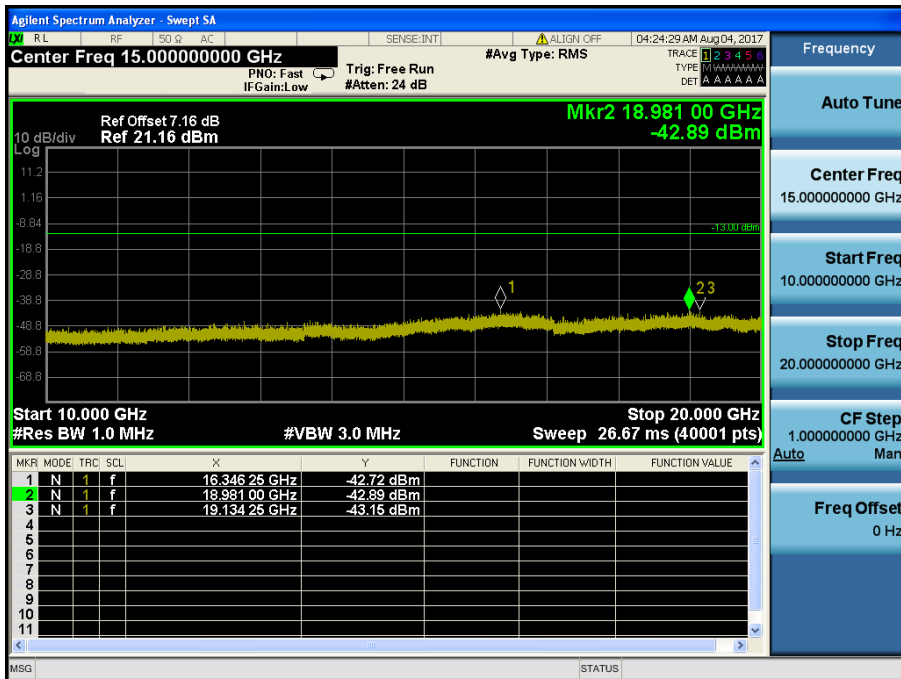

LTE Band 2 / 20MHz / 16QAM - RB Size/Offset (100/0) – Low Channel

LTE Band 2 / 20MHz / 16QAM - RB Size/Offset (50/0) – Mid Channel

LTE Band 2 / 20MHz / 16QAM - RB Size/Offset (50/0) – Mid Channel

LTE Band 2 / 20MHz / QPSK - RB Size/Offset (1/0) – High Channel

LTE Band 2 / 20MHz / QPSK - RB Size/Offset (1/0) – High Channel

LTE Band 2 / 15MHz / 16QAM - RB Size/Offset (36/19) – Low Channel

LTE Band 2 / 15MHz / 16QAM - RB Size/Offset (36/19) – Low Channel

LTE Band 2 / 15MHz / 16QAM - RB Size/Offset (75/0) – Mid Channel

LTE Band 2 / 15MHz / 16QAM - RB Size/Offset (75/0) – Mid Channel

LTE Band 2 / 15MHz / QPSK - RB Size/Offset (36/39) – High Channel

LTE Band 2 / 15MHz / QPSK - RB Size/Offset (36/39) – High Channel

LTE Band 2 / 10MHz / 16QAM - RB Size/Offset (25/0) – Low Channel