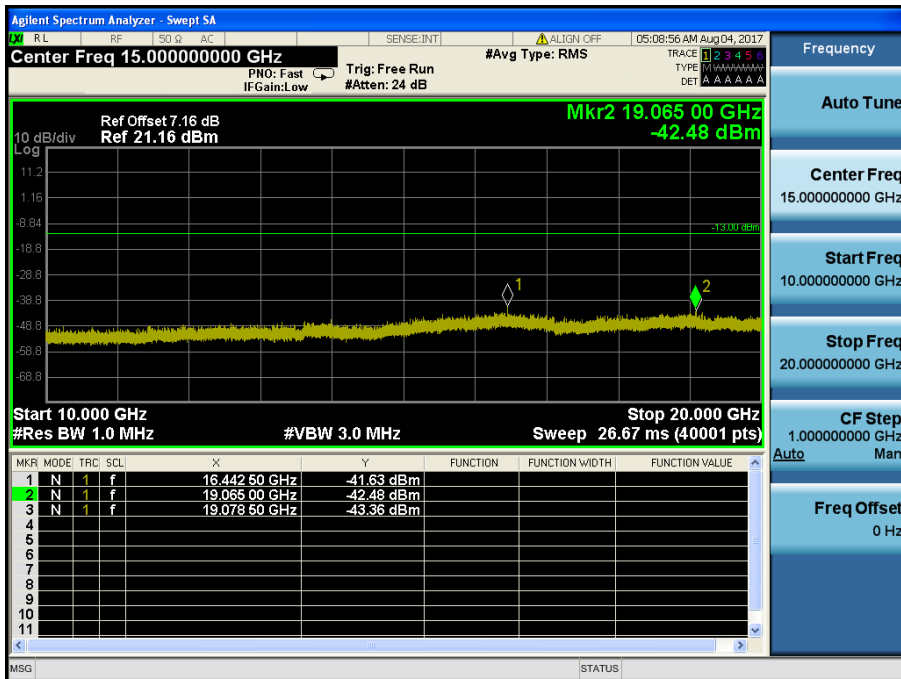

LTE Band 4 / 1.4MHz / 16QAM - RB Size/Offset (6/0) – High Channel

LTE Band 4 / 1.4MHz / 16QAM - RB Size/Offset (6/0) – High Channel

8.4.3 LTE Band 2

LTE Band 2 / 20MHz / 16QAM - RB Size/Offset (100/0) – Low Channel

LTE Band 2 / 20MHz / 16QAM - RB Size/Offset (100/0) – Low Channel

LTE Band 2 / 20MHz / 16QAM - RB Size/Offset (50/0) – Mid Channel

LTE Band 2 / 20MHz / 16QAM - RB Size/Offset (50/0) – Mid Channel

LTE Band 2 / 20MHz / QPSK - RB Size/Offset (1/0) – High Channel