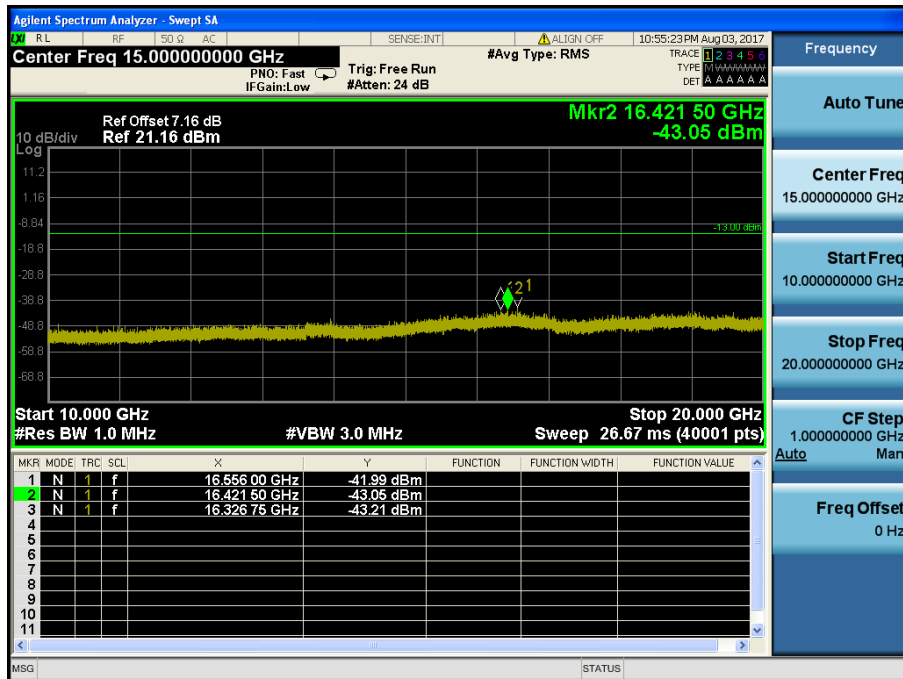

LTE Band 2 / 20MHz / QPSK - RB Size/Offset (1/0) – High Channel

LTE Band 2 / 15MHz / 16QAM - RB Size/Offset (36/19) – Low Channel

LTE Band 2 / 15MHz / 16QAM - RB Size/Offset (36/19) – Low Channel

LTE Band 2 / 15MHz / 16QAM - RB Size/Offset (75/0) – Mid Channel

LTE Band 2 / 15MHz / 16QAM - RB Size/Offset (75/0) – Mid Channel

LTE Band 2 / 15MHz / QPSK - RB Size/Offset (36/39) – High Channel

LTE Band 2 / 15MHz / QPSK - RB Size/Offset (36/39) – High Channel

LTE Band 2 / 10MHz / 16QAM - RB Size/Offset (25/0) – Low Channel

LTE Band 2 / 10MHz / 16QAM - RB Size/Offset (25/0) – Low Channel

LTE Band 2 / 10MHz / QPSK - RB Size/Offset (1/0) – Mid Channel

LTE Band 2 / 10MHz / QPSK - RB Size/Offset (1/0) – Mid Channel

LTE Band 2 / 10MHz / QPSK - RB Size/Offset (25/0) – High Channel