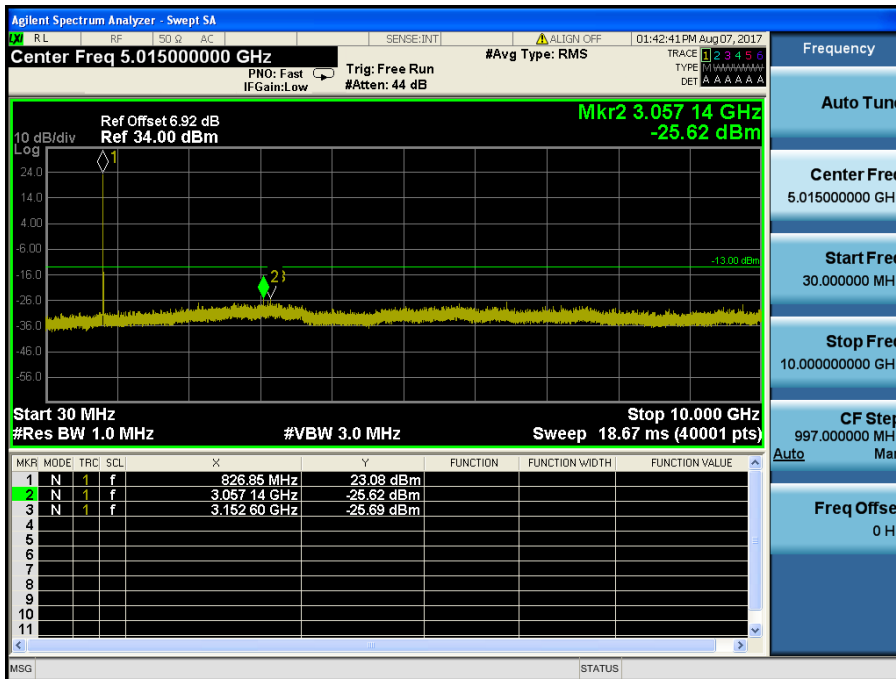

- Upper Extended Band Edge

LTE Band 2 / 1.4MHz / QPSK - RB Size/Offset (3/0)

#### 8.4.1 LTE Band 5

LTE Band 5 / 10MHz / QPSK - RB Size/Offset (1/25) – Low Channel

LTE Band 5 / 10MHz / 16QAM - RB Size/Offset (25/12) – Mid Channel

LTE Band 5 / 10MHz / QPSK - RB Size/Offset (25/12) – High Channel

LTE Band 5 / 5MHz / 16QAM - RB Size/Offset (12/6) – Low Channel

LTE Band 5 / 5MHz / 16QAM - RB Size/Offset (12/6) – Mid Channel

LTE Band 5 / 5MHz / 16QAM - RB Size/Offset (1/0) – High Channel

LTE Band 5 / 3MHz / 16QAM - RB Size/Offset (15/0) – Low Channel