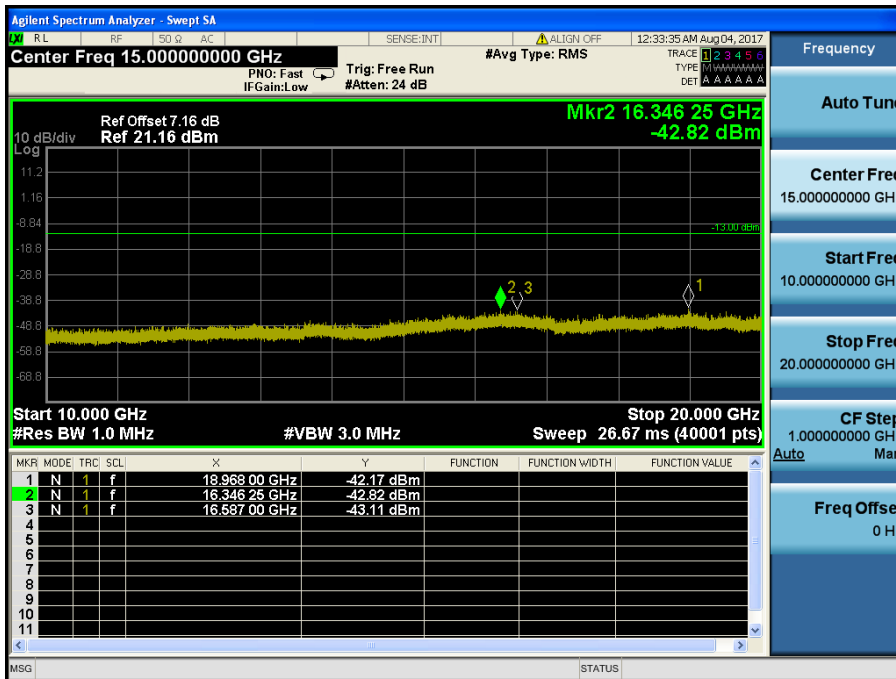

LTE Band 4 / 1.4MHz / 16QAM - RB Size/Offset (6/0) – High Channel

LTE Band 4 / 1.4MHz / 16QAM - RB Size/Offset (6/0) – High Channel

8.4.3 LTE Band 2

LTE Band 2 / 20MHz / 16QAM - RB Size/Offset (100/0) – Low Channel

LTE Band 2 / 20MHz / 16QAM - RB Size/Offset (100/0) – Low Channel

LTE Band 2 / 20MHz / 16QAM - RB Size/Offset (50/0) – Mid Channel

LTE Band 2 / 20MHz / 16QAM - RB Size/Offset (50/0) – Mid Channel

LTE Band 2 / 20MHz / QPSK - RB Size/Offset (1/0) – High Channel

LTE Band 2 / 20MHz / QPSK - RB Size/Offset (1/0) – High Channel

LTE Band 2 / 15MHz / 16QAM - RB Size/Offset (36/19) – Low Channel

LTE Band 2 / 15MHz / 16QAM - RB Size/Offset (36/19) – Low Channel

LTE Band 2 / 15MHz / 16QAM - RB Size/Offset (75/0) – Mid Channel