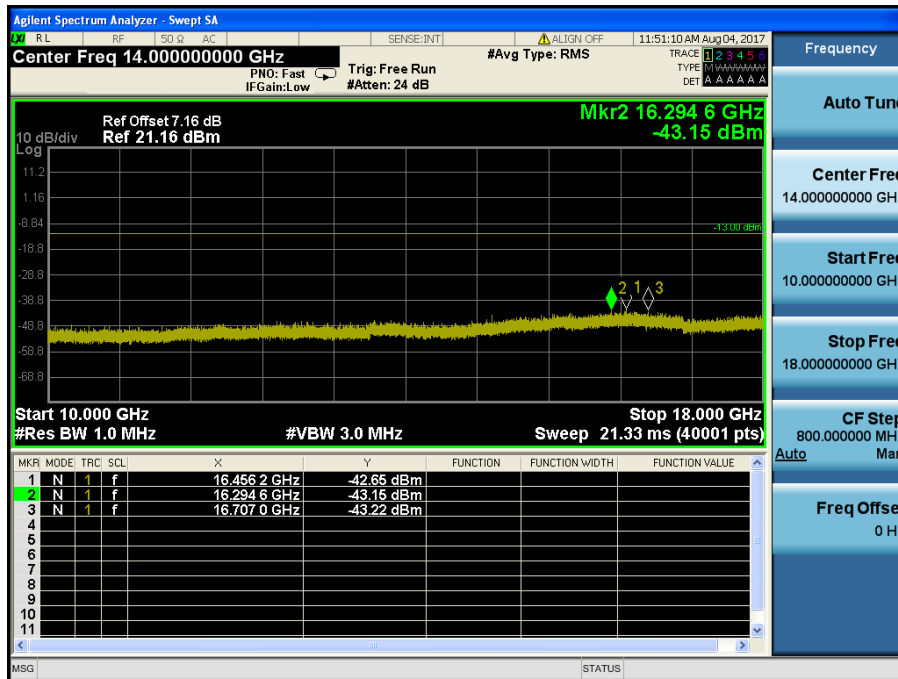

LTE Band 4 / 5MHz / 16QAM - RB Size/Offset (1/24) – High Channel

LTE Band 4 / 5MHz / 16QAM - RB Size/Offset (1/24) – High Channel

LTE Band 4 / 3MHz / QPSK - RB Size/Offset (15/0) – Low Channel

LTE Band 4 / 3MHz / QPSK - RB Size/Offset (15/0) – Low Channel

LTE Band 4 / 3MHz / 16QAM - RB Size/Offset (8/7) – Mid Channel

LTE Band 4 / 3MHz / 16QAM - RB Size/Offset (8/7) – Mid Channel

LTE Band 4 / 3MHz / 16QAM - RB Size/Offset (8/7) – High Channel

LTE Band 4 / 3MHz / 16QAM - RB Size/Offset (8/7) – High Channel