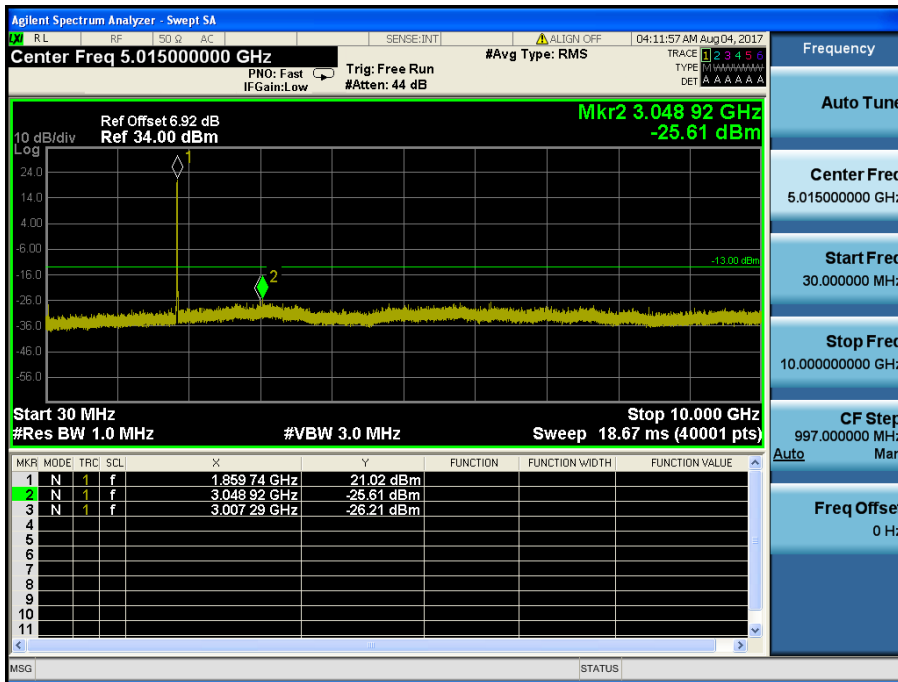

LTE Band 4 / 1.4MHz / 16QAM - RB Size/Offset (6/0) – High Channel

LTE Band 4 / 1.4MHz / 16QAM - RB Size/Offset (6/0) – High Channel

8.4.3 LTE Band 2

LTE Band 2 / 20MHz / 16QAM - RB Size/Offset (100/0) – Low Channel

LTE Band 2 / 20MHz / 16QAM - RB Size/Offset (100/0) – Low Channel

LTE Band 2 / 20MHz / 16QAM - RB Size/Offset (50/0) – Mid Channel

LTE Band 2 / 20MHz / 16QAM - RB Size/Offset (50/0) – Mid Channel

LTE Band 2 / 20MHz / QPSK - RB Size/Offset (1/0) – High Channel

LTE Band 2 / 20MHz / QPSK - RB Size/Offset (1/0) – High Channel

LTE Band 2 / 15MHz / 16QAM - RB Size/Offset (36/19) – Low Channel

LTE Band 2 / 15MHz / 16QAM - RB Size/Offset (36/19) – Low Channel

LTE Band 2 / 15MHz / 16QAM - RB Size/Offset (75/0) – Mid Channel