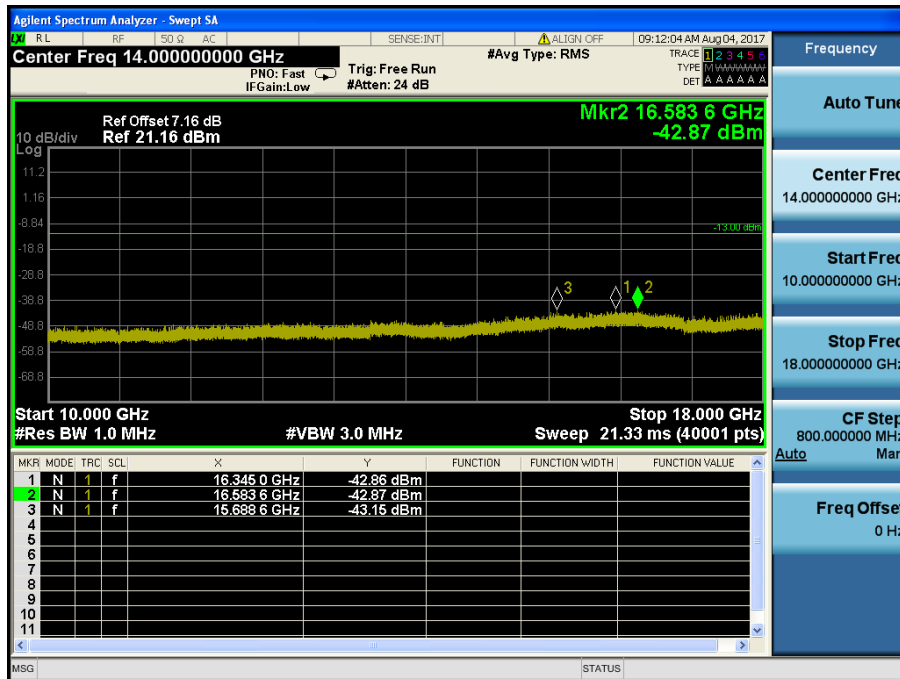

LTE Band 4 / 15MHz / QPSK - RB Size/Offset (1/37)–Low Channel

LTE Band 4 / 15MHz / QPSK - RB Size/Offset (1/37)–Low Channel

LTE Band 4 / 15MHz / 16QAM - RB Size/Offset (36/39) – Mid Channel

LTE Band 4 / 15MHz / 16QAM - RB Size/Offset (36/39) – Mid Channel

LTE Band 4 / 15MHz / QPSK - RB Size/Offset (1/0) – High Channel

LTE Band 4 / 15MHz / QPSK - RB Size/Offset (1/0) – High Channel

LTE Band 4 / 10MHz / 16QAM - RB Size/Offset (1/49) – Low Channel

LTE Band 4 / 10MHz / 16QAM - RB Size/Offset (1/49) – Low Channel