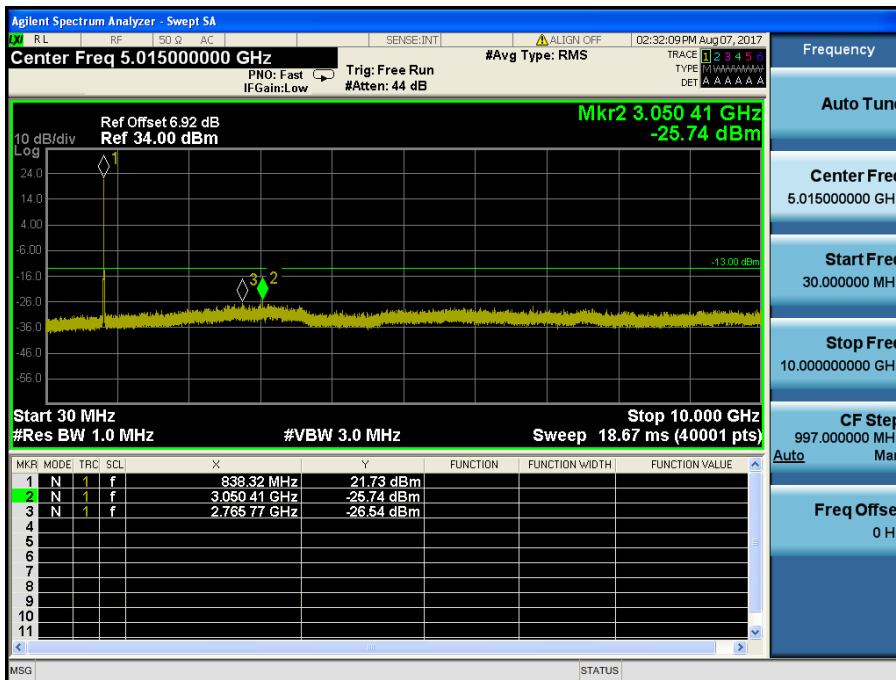

LTE Band 5 / 10MHz / 16QAM - RB Size/Offset (25/12) – Mid Channel