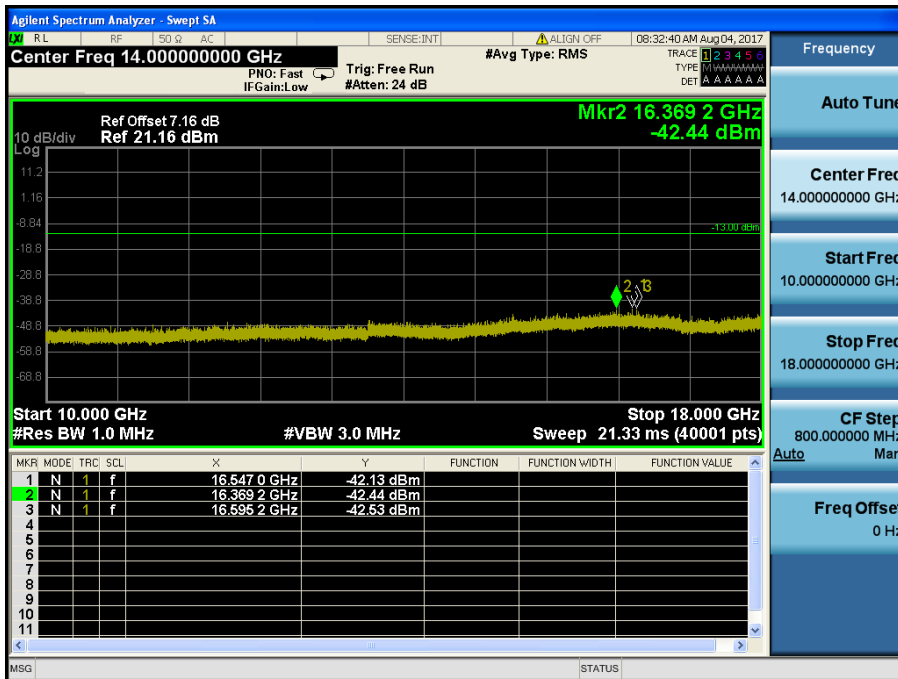

LTE Band 4 / 10MHz / QPSK - RB Size/Offset (25/12) – High Channel