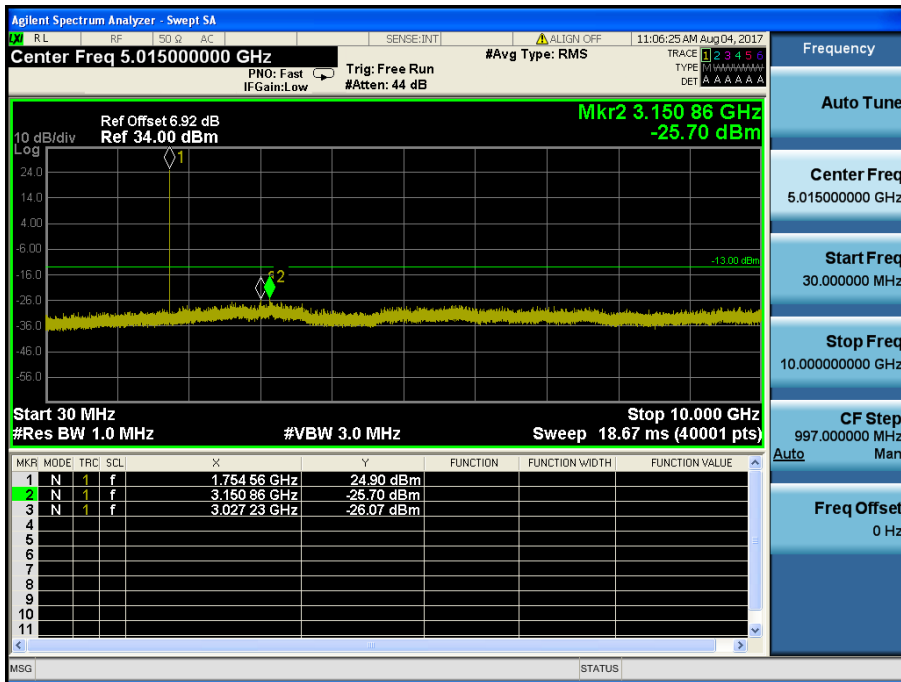

LTE Band 4 / 1.4MHz / QPSK - RB Size/Offset (6/0) – Low Channel

LTE Band 4 / 1.4MHz / QPSK - RB Size/Offset (6/0) – Low Channel

LTE Band 4 / 1.4MHz / QPSK - RB Size/Offset (3/1) – Mid Channel

LTE Band 4 / 1.4MHz / QPSK - RB Size/Offset (3/1) – Mid Channel

LTE Band 4 / 1.4MHz / 16QAM - RB Size/Offset (6/0) – High Channel

LTE Band 4 / 1.4MHz / 16QAM - RB Size/Offset (6/0) – High Channel

8.4.3 LTE Band 2

LTE Band 2 / 20MHz / 16QAM - RB Size/Offset (100/0) – Low Channel