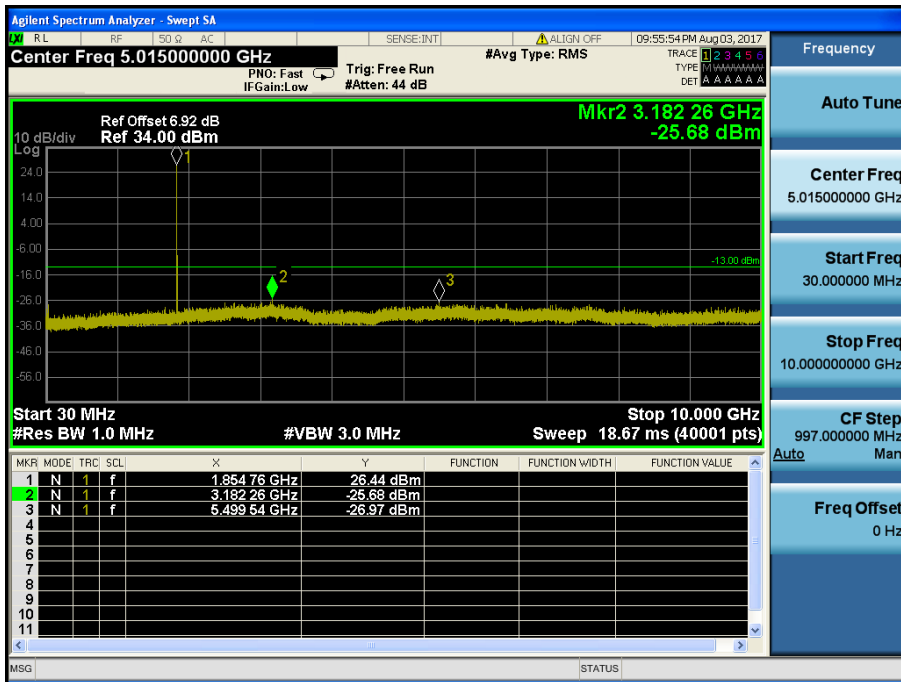

LTE Band 2 / 10MHz / 16QAM - RB Size/Offset (25/0) – Low Channel

LTE Band 2 / 10MHz / QPSK - RB Size/Offset (1/0) – Mid Channel

LTE Band 2 / 10MHz / QPSK - RB Size/Offset (1/0) – Mid Channel

LTE Band 2 / 10MHz / QPSK - RB Size/Offset (25/0) – High Channel

LTE Band 2 / 10MHz / QPSK - RB Size/Offset (25/0) – High Channel

LTE Band 2 / 5MHz / QPSK - RB Size/Offset (1/24) – Low Channel

LTE Band 2 / 5MHz / QPSK - RB Size/Offset (1/24) – Low Channel

LTE Band 2 / 5MHz / QPSK - RB Size/Offset (1/12) – Mid Channel