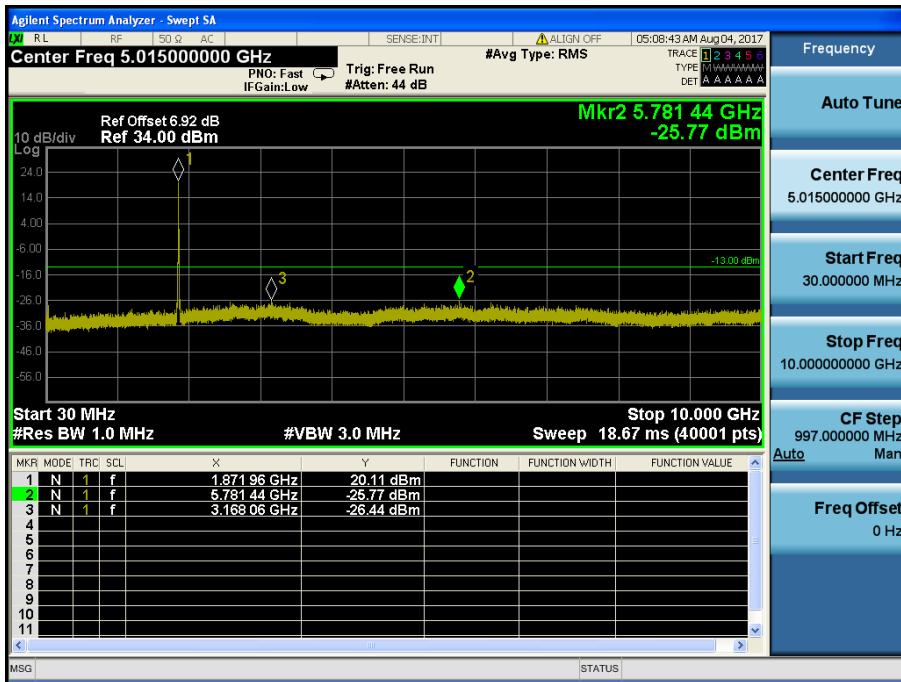

LTE Band 4 / 1.4MHz / 16QAM - RB Size/Offset (6/0) – High Channel

LTE Band 4 / 1.4MHz / 16QAM - RB Size/Offset (6/0) – High Channel

8.4.3 LTE Band 2

LTE Band 2 / 20MHz / 16QAM - RB Size/Offset (100/0) – Low Channel

LTE Band 2 / 20MHz / 16QAM - RB Size/Offset (100/0) – Low Channel

LTE Band 2 / 20MHz / 16QAM - RB Size/Offset (50/0) – Mid Channel

LTE Band 2 / 20MHz / 16QAM - RB Size/Offset (50/0) – Mid Channel

LTE Band 2 / 20MHz / QPSK - RB Size/Offset (1/0) – High Channel