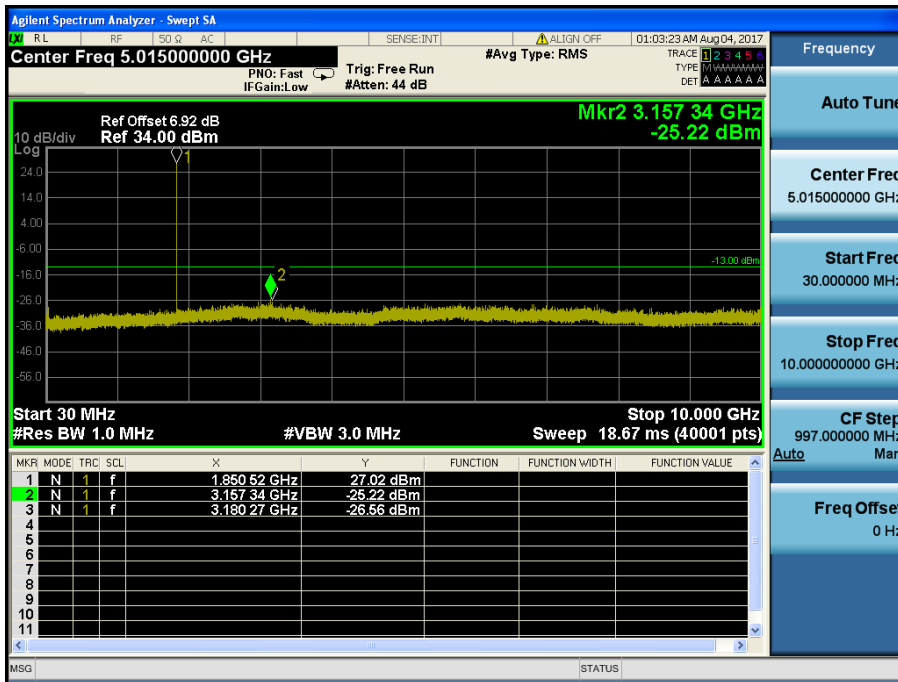

LTE Band 2 / 3MHz / 16QAM - RB Size/Offset (1/7) – Low Channel

LTE Band 2 / 3MHz / 16QAM - RB Size/Offset (8/7) – Mid Channel

LTE Band 2 / 3MHz / 16QAM - RB Size/Offset (8/7) – Mid Channel

LTE Band 2 / 3MHz / QPSK - RB Size/Offset (15/0) – High Channel

LTE Band 2 / 3MHz / QPSK - RB Size/Offset (15/0) – High Channel

LTE Band 2 / 1.4MHz / 16QAM - RB Size/Offset (3/0) – Low Channel

LTE Band 2 / 1.4MHz / 16QAM - RB Size/Offset (3/0) – Low Channel

LTE Band 2 / 1.4MHz / 16QAM - RB Size/Offset (3/3) – Mid Channel