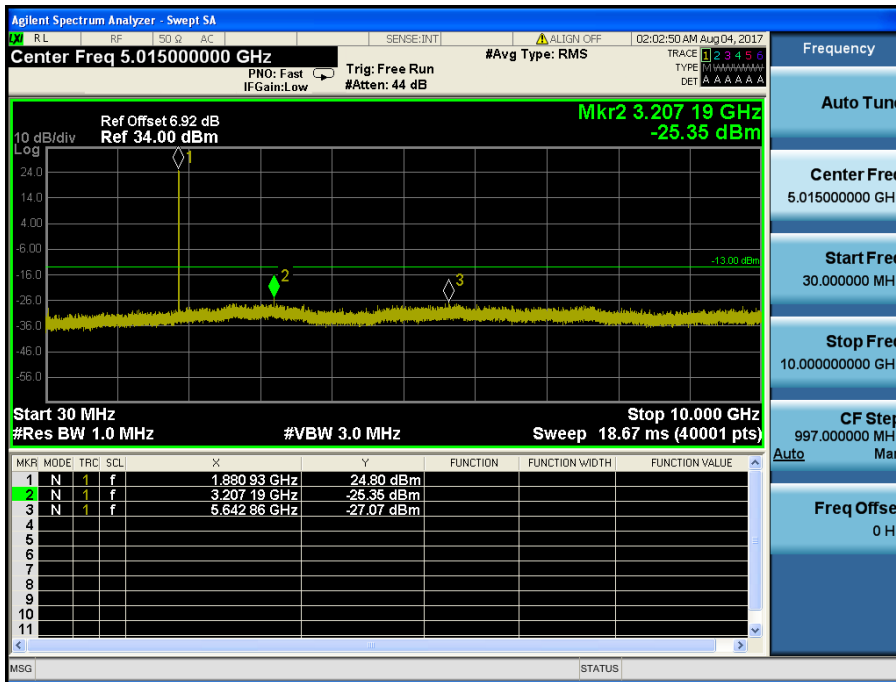

LTE Band 2 / 10MHz / QPSK - RB Size/Offset (25/0) – High Channel

LTE Band 2 / 5MHz / QPSK - RB Size/Offset (1/24) – Low Channel

LTE Band 2 / 5MHz / QPSK - RB Size/Offset (1/24) – Low Channel

LTE Band 2 / 5MHz / QPSK - RB Size/Offset (1/12) – Mid Channel

LTE Band 2 / 5MHz / QPSK - RB Size/Offset (1/12) – Mid Channel

LTE Band 2 / 5MHz / QPSK - RB Size/Offset (25/0) – High Channel

LTE Band 2 / 5MHz / QPSK - RB Size/Offset (25/0) – High Channel

LTE Band 2 / 3MHz / 16QAM - RB Size/Offset (1/7) – Low Channel

LTE Band 2 / 3MHz / 16QAM - RB Size/Offset (1/7) – Low Channel

LTE Band 2 / 3MHz / 16QAM - RB Size/Offset (8/7) – Mid Channel

LTE Band 2 / 3MHz / 16QAM - RB Size/Offset (8/7) – Mid Channel

LTE Band 2 / 3MHz / QPSK - RB Size/Offset (15/0) – High Channel