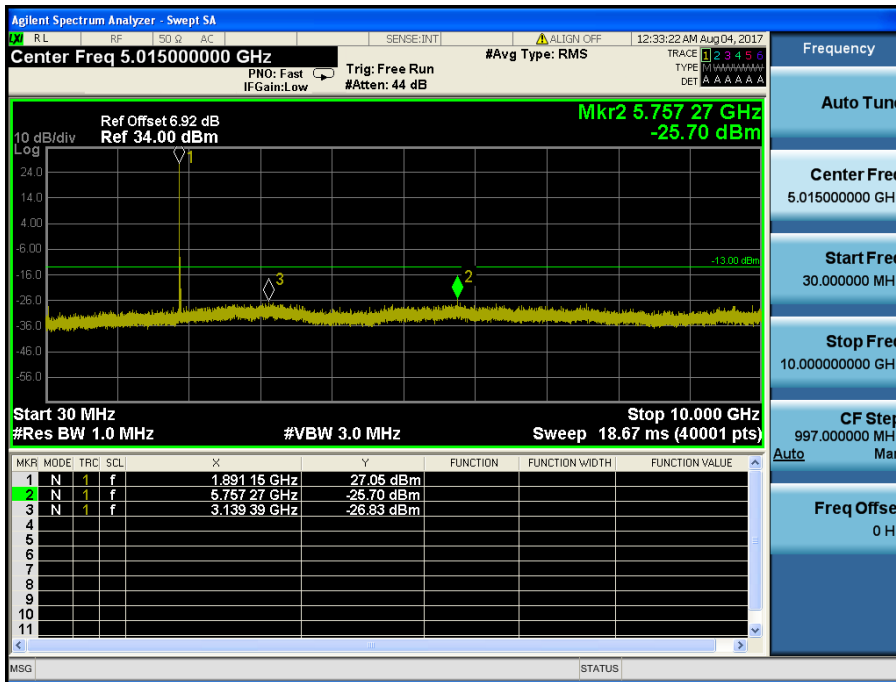

LTE Band 4 / 1.4MHz / 16QAM - RB Size/Offset (6/0) – High Channel

LTE Band 4 / 1.4MHz / 16QAM - RB Size/Offset (6/0) – High Channel

8.4.3 LTE Band 2

LTE Band 2 / 20MHz / 16QAM - RB Size/Offset (100/0) – Low Channel

LTE Band 2 / 20MHz / 16QAM - RB Size/Offset (100/0) – Low Channel

LTE Band 2 / 20MHz / 16QAM - RB Size/Offset (50/0) – Mid Channel

LTE Band 2 / 20MHz / 16QAM - RB Size/Offset (50/0) – Mid Channel

LTE Band 2 / 20MHz / QPSK - RB Size/Offset (1/0) – High Channel