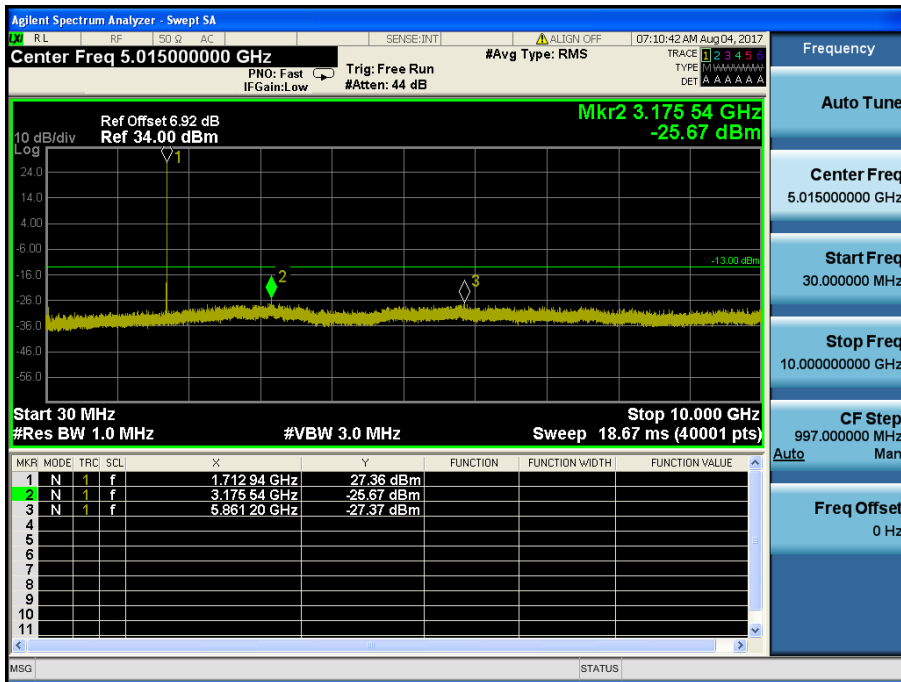

LTE Band 4 / 10MHz / 16QAM - RB Size/Offset (25/25) – Mid Channel

LTE Band 4 / 10MHz / 16QAM - RB Size/Offset (25/25) – Mid Channel

LTE Band 4 / 10MHz / QPSK - RB Size/Offset (25/12) – High Channel

LTE Band 4 / 10MHz / QPSK - RB Size/Offset (25/12) – High Channel