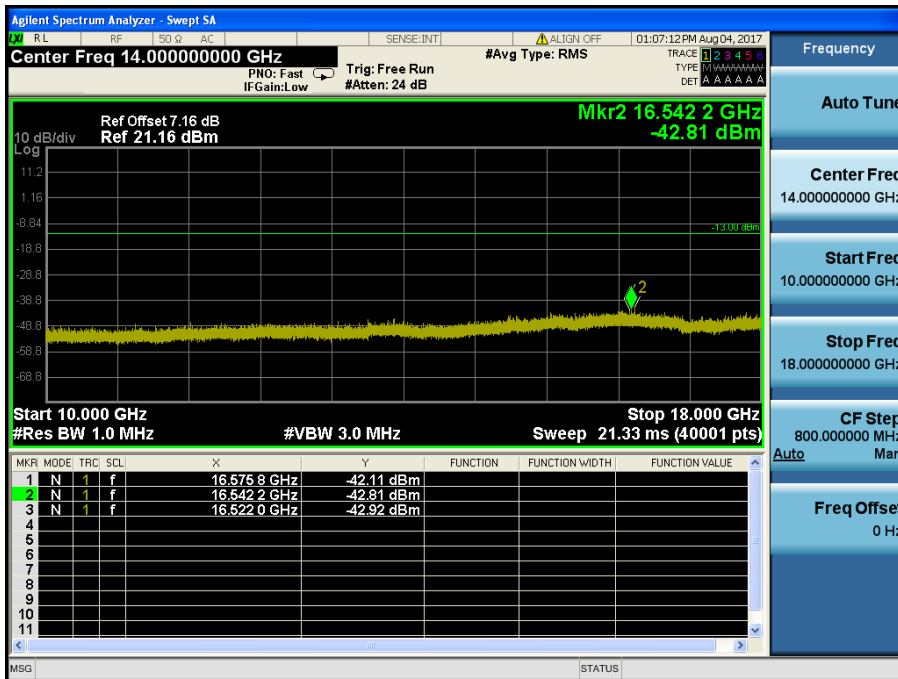

LTE Band 4 / 10MHz / 16QAM - RB Size/Offset (25/25) – Mid Channel