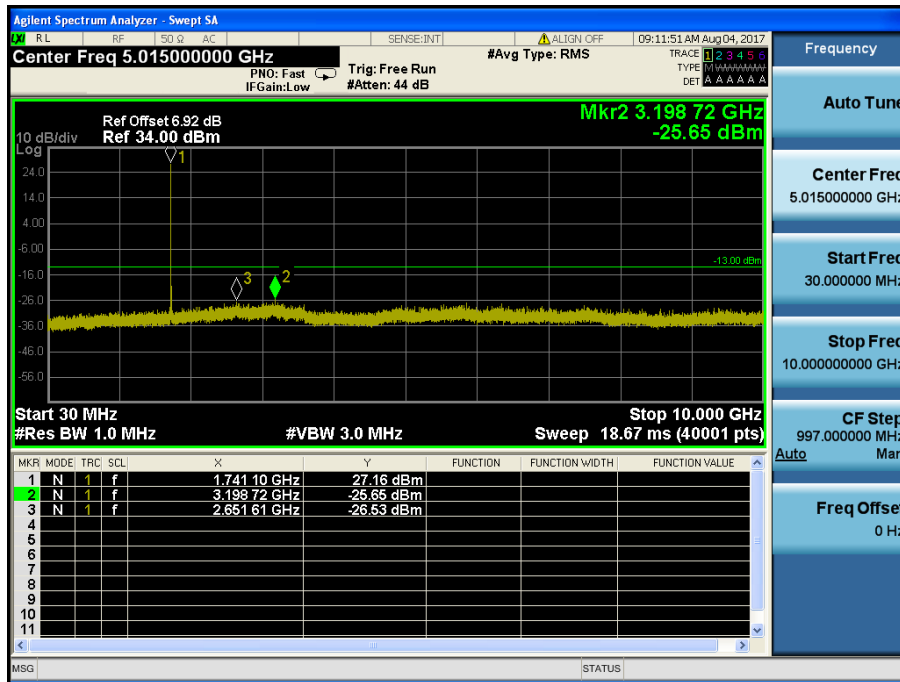

LTE Band 4 / 15MHz / QPSK - RB Size/Offset (1/37)–Low Channel

LTE Band 4 / 15MHz / QPSK - RB Size/Offset (1/37)–Low Channel

LTE Band 4 / 15MHz / 16QAM - RB Size/Offset (36/39) – Mid Channel

LTE Band 4 / 15MHz / 16QAM - RB Size/Offset (36/39) – Mid Channel

LTE Band 4 / 15MHz / QPSK - RB Size/Offset (1/0) – High Channel

LTE Band 4 / 15MHz / QPSK - RB Size/Offset (1/0) – High Channel

LTE Band 4 / 10MHz / 16QAM - RB Size/Offset (1/49) – Low Channel

LTE Band 4 / 10MHz / 16QAM - RB Size/Offset (1/49) – Low Channel