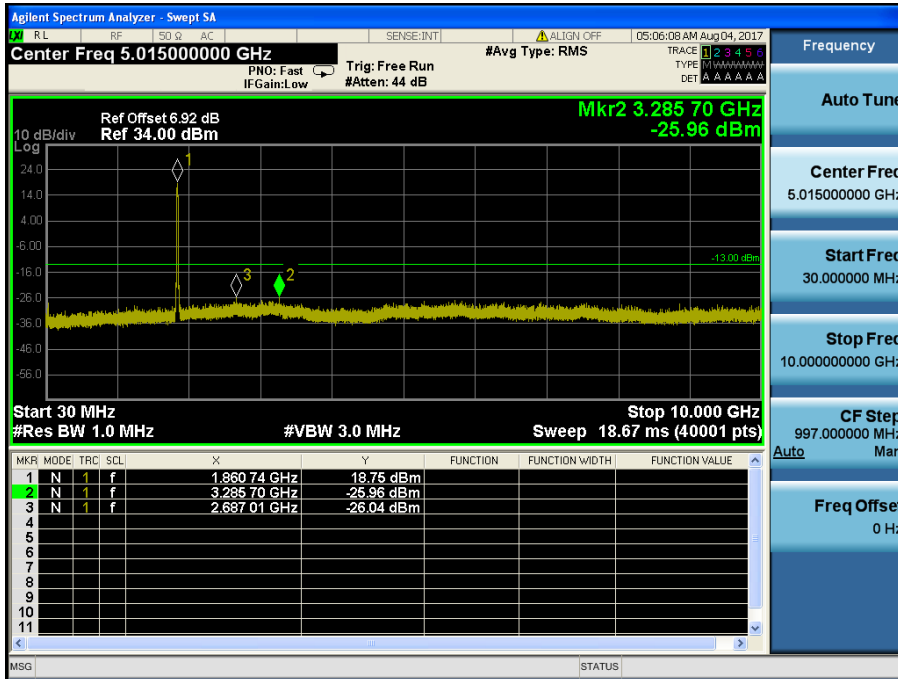

LTE Band 4 / 1.4MHz / QPSK - RB Size/Offset (6/0) – Low Channel

LTE Band 4 / 1.4MHz / QPSK - RB Size/Offset (6/0) – Low Channel

LTE Band 4 / 1.4MHz / QPSK - RB Size/Offset (3/1) – Mid Channel

LTE Band 4 / 1.4MHz / QPSK - RB Size/Offset (3/1) – Mid Channel

LTE Band 4 / 1.4MHz / 16QAM - RB Size/Offset (6/0) – High Channel

LTE Band 4 / 1.4MHz / 16QAM - RB Size/Offset (6/0) – High Channel

8.4.3 LTE Band 2

LTE Band 2 / 20MHz / 16QAM - RB Size/Offset (100/0) – Low Channel