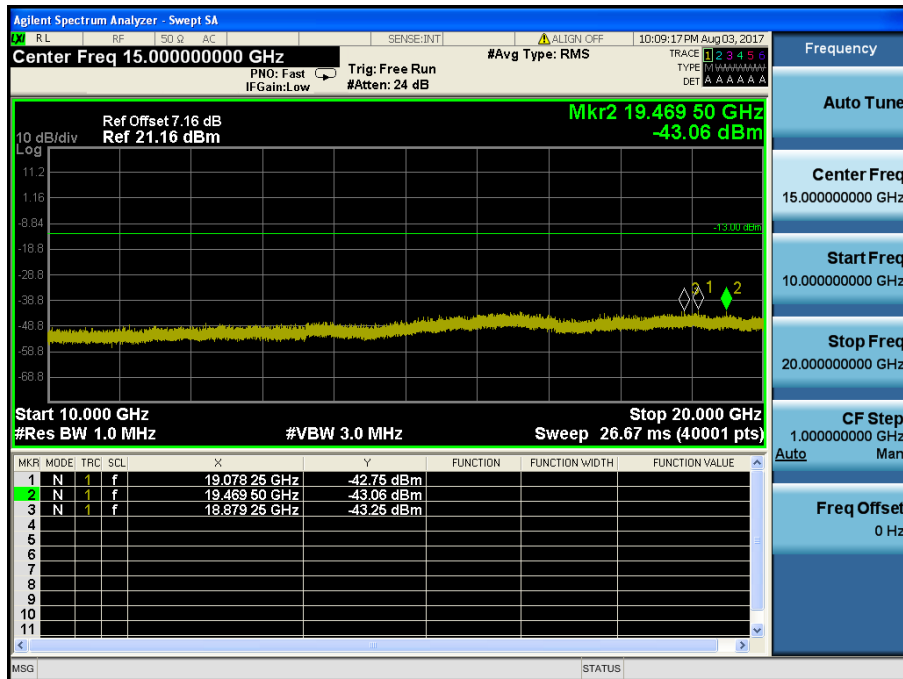

LTE Band 2 / 10MHz / QPSK - RB Size/Offset (25/0) – High Channel

LTE Band 2 / 5MHz / QPSK - RB Size/Offset (1/24) – Low Channel

LTE Band 2 / 5MHz / QPSK - RB Size/Offset (1/24) – Low Channel

LTE Band 2 / 5MHz / QPSK - RB Size/Offset (1/12) – Mid Channel

LTE Band 2 / 5MHz / QPSK - RB Size/Offset (1/12) – Mid Channel

LTE Band 2 / 5MHz / QPSK - RB Size/Offset (25/0) – High Channel

LTE Band 2 / 5MHz / QPSK - RB Size/Offset (25/0) – High Channel

LTE Band 2 / 3MHz / 16QAM - RB Size/Offset (1/7) – Low Channel