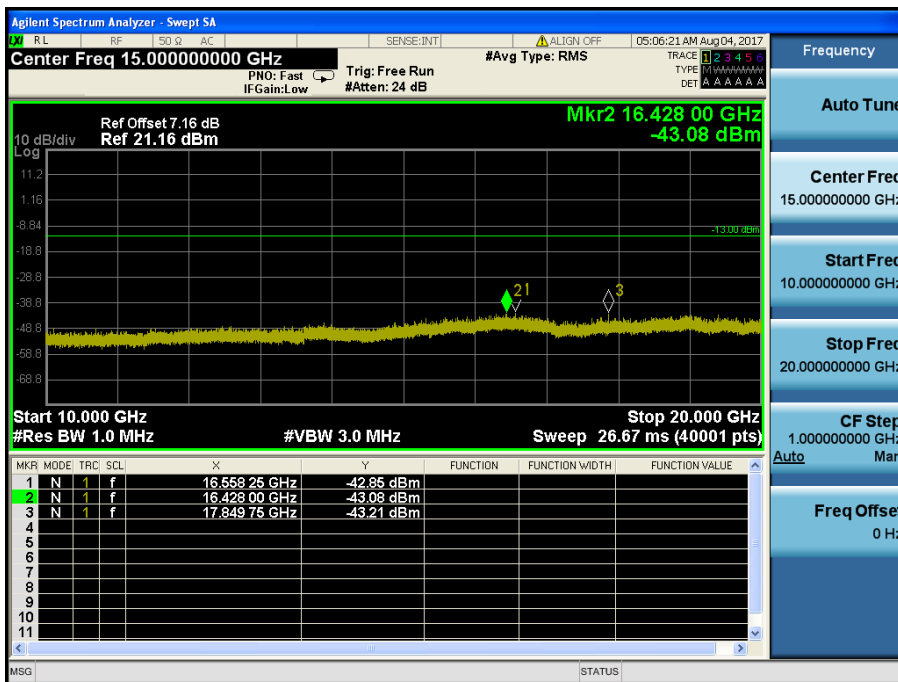

LTE Band 4 / 1.4MHz / 16QAM - RB Size/Offset (6/0) – High Channel

LTE Band 4 / 1.4MHz / 16QAM - RB Size/Offset (6/0) – High Channel

8.4.3 LTE Band 2

LTE Band 2 / 20MHz / 16QAM - RB Size/Offset (100/0) – Low Channel

LTE Band 2 / 20MHz / 16QAM - RB Size/Offset (100/0) – Low Channel

LTE Band 2 / 20MHz / 16QAM - RB Size/Offset (50/0) – Mid Channel

LTE Band 2 / 20MHz / 16QAM - RB Size/Offset (50/0) – Mid Channel

LTE Band 2 / 20MHz / QPSK - RB Size/Offset (1/0) – High Channel