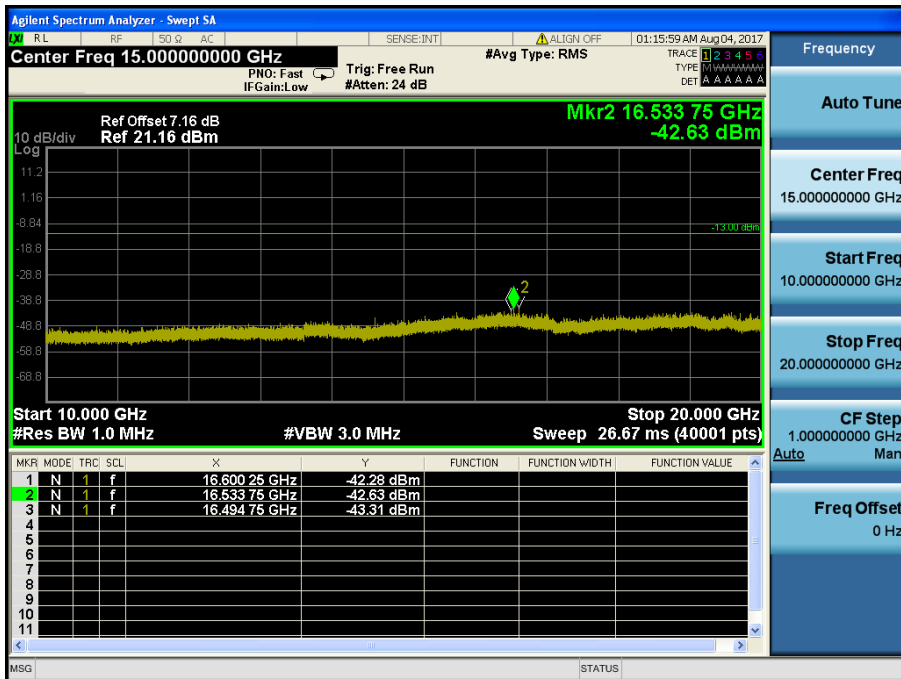

LTE Band 2 / 3MHz / 16QAM - RB Size/Offset (1/7) – Low Channel

LTE Band 2 / 3MHz / 16QAM - RB Size/Offset (8/7) – Mid Channel

LTE Band 2 / 3MHz / 16QAM - RB Size/Offset (8/7) – Mid Channel

LTE Band 2 / 3MHz / QPSK - RB Size/Offset (15/0) – High Channel

LTE Band 2 / 3MHz / QPSK - RB Size/Offset (15/0) – High Channel

LTE Band 2 / 1.4MHz / 16QAM - RB Size/Offset (3/0) – Low Channel

LTE Band 2 / 1.4MHz / 16QAM - RB Size/Offset (3/0) – Low Channel

LTE Band 2 / 1.4MHz / 16QAM - RB Size/Offset (3/3) – Mid Channel

LTE Band 2 / 1.4MHz / 16QAM - RB Size/Offset (3/3) – Mid Channel

LTE Band 2 / 1.4MHz / QPSK - RB Size/Offset (1/0) – High Channel

LTE Band 2 / 1.4MHz / QPSK - RB Size/Offset (1/0) – High Channel