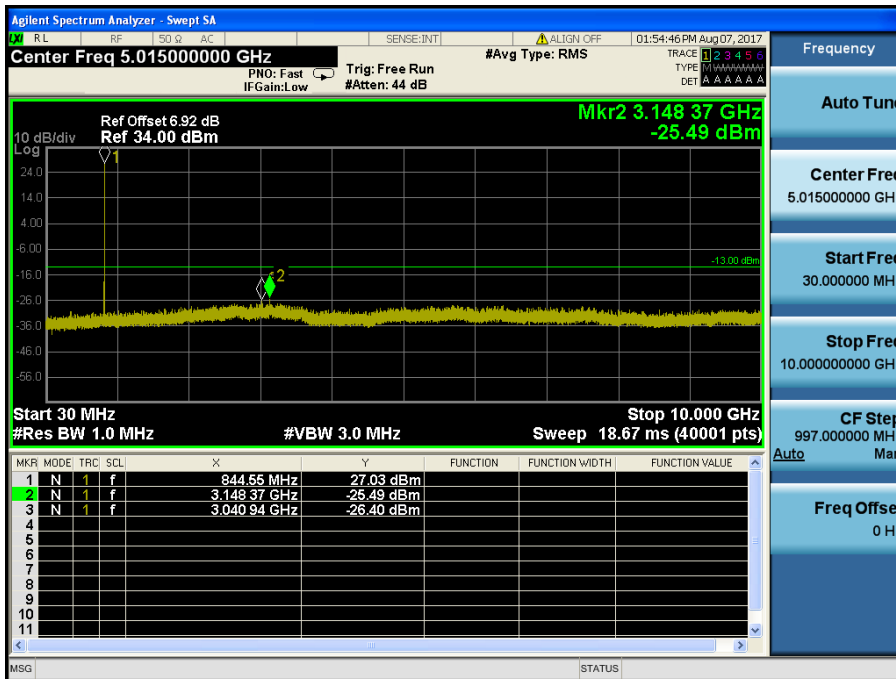

#### 8.4.1 LTE Band 5

LTE Band 5 / 10MHz / QPSK - RB Size/Offset (1/25) – Low Channel

LTE Band 5 / 10MHz / 16QAM - RB Size/Offset (25/12) – Mid Channel

LTE Band 5 / 10MHz / QPSK - RB Size/Offset (25/12) – High Channel

LTE Band 5 / 5MHz / 16QAM - RB Size/Offset (12/6) – Low Channel

LTE Band 5 / 5MHz / 16QAM - RB Size/Offset (12/6) – Mid Channel

LTE Band 5 / 5MHz / 16QAM - RB Size/Offset (1/0) – High Channel

LTE Band 5 / 3MHz / 16QAM - RB Size/Offset (15/0) – Low Channel