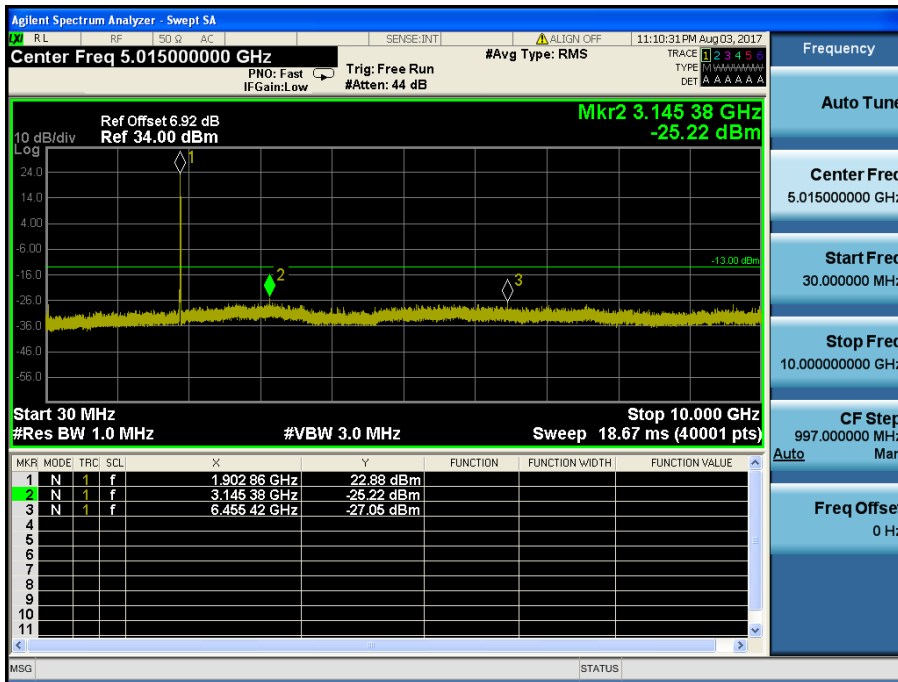

LTE Band 2 / 10MHz / 16QAM - RB Size/Offset (25/0) – Low Channel

LTE Band 2 / 10MHz / QPSK - RB Size/Offset (1/0) – Mid Channel

LTE Band 2 / 10MHz / QPSK - RB Size/Offset (1/0) – Mid Channel

LTE Band 2 / 10MHz / QPSK - RB Size/Offset (25/0) – High Channel

LTE Band 2 / 10MHz / QPSK - RB Size/Offset (25/0) – High Channel

LTE Band 2 / 5MHz / QPSK - RB Size/Offset (1/24) – Low Channel

LTE Band 2 / 5MHz / QPSK - RB Size/Offset (1/24) – Low Channel

LTE Band 2 / 5MHz / QPSK - RB Size/Offset (1/12) – Mid Channel