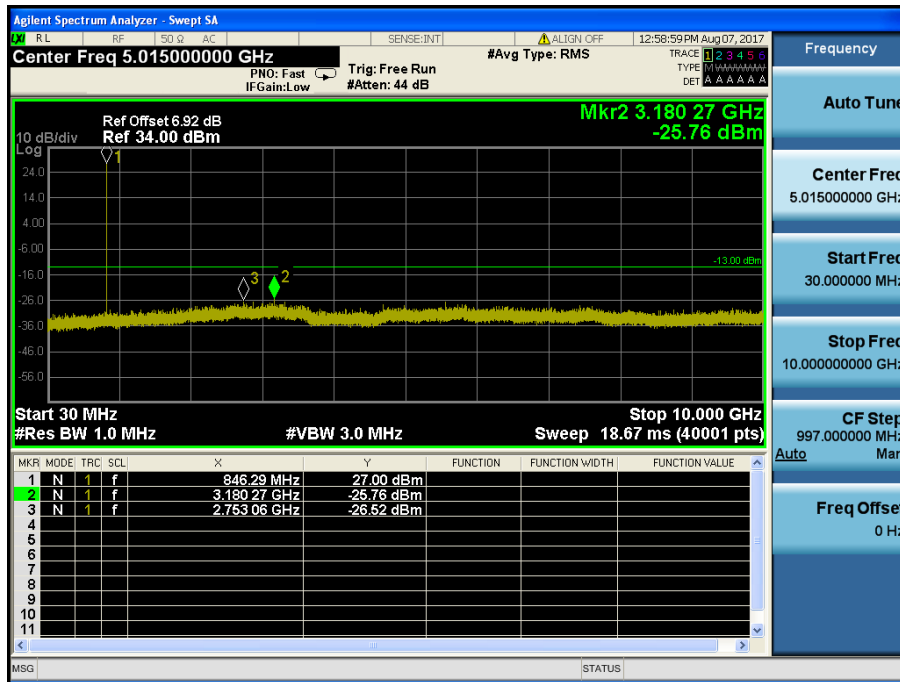

LTE Band 5 / 5MHz / 16QAM - RB Size/Offset (12/6) – Low Channel

LTE Band 5 / 5MHz / 16QAM - RB Size/Offset (12/6) – Mid Channel

LTE Band 5 / 5MHz / 16QAM - RB Size/Offset (1/0) – High Channel

LTE Band 5 / 3MHz / 16QAM - RB Size/Offset (15/0) – Low Channel

LTE Band 5 / 3MHz / QPSK - RB Size/Offset (1/14) – Mid Channel

LTE Band 5 / 3MHz / 16QAM - RB Size/Offset (1/0) – High Channel

LTE Band 5 / 1.4MHz / QPSK - RB Size/Offset (3/1) – Low Channel

LTE Band 5 / 1.4MHz / 16QAM - RB Size/Offset (3/1) – Mid Channel