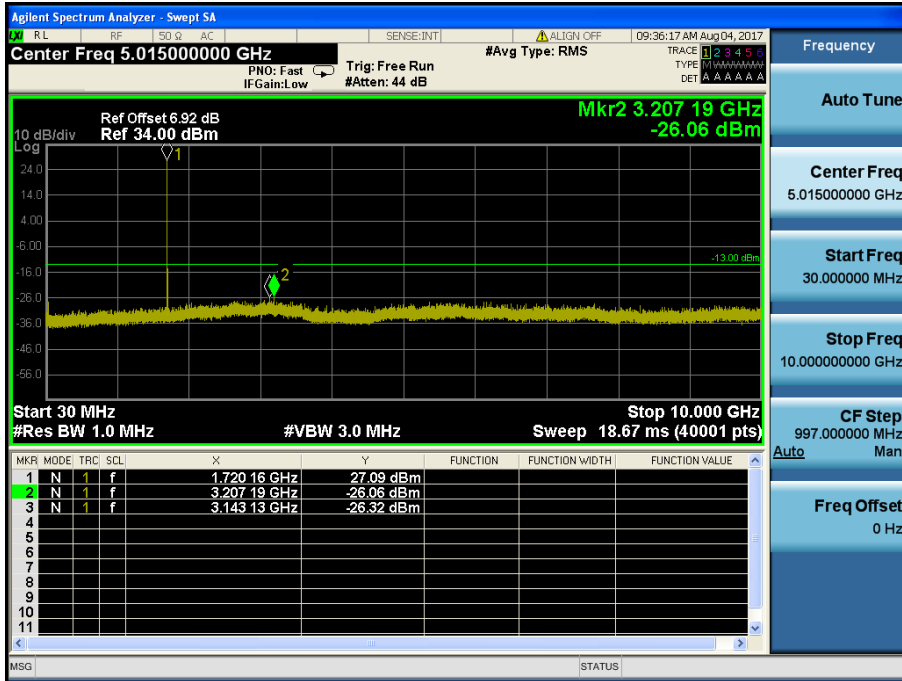

LTE Band 5 / 3MHz / QPSK - RB Size/Offset (1/14) – Mid Channel

LTE Band 5 / 3MHz / 16QAM - RB Size/Offset (1/0) – High Channel

LTE Band 5 / 1.4MHz / QPSK - RB Size/Offset (3/1) – Low Channel

LTE Band 5 / 1.4MHz / 16QAM - RB Size/Offset (3/1) – Mid Channel

LTE Band 5 / 1.4MHz / QPSK - RB Size/Offset (3/0) – High Channel

8.4.2 LTE Band 4

LTE Band 4 / 20MHz / QPSK - RB Size/Offset (1/50) –Low Channel

LTE Band 4 / 20MHz / QPSK - RB Size/Offset (1/50) –Low Channel