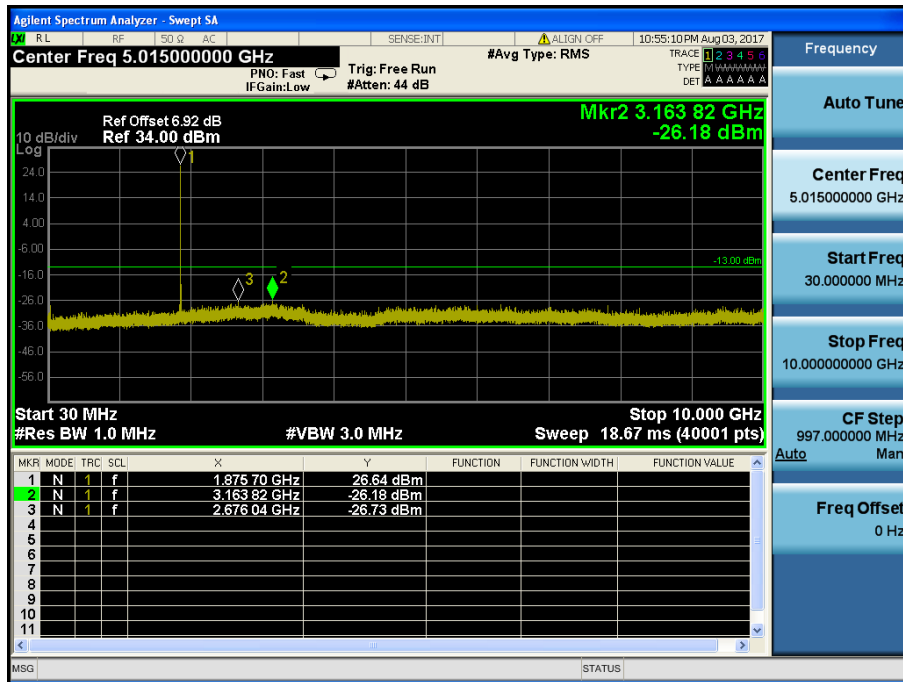

LTE Band 2 / 20MHz / QPSK - RB Size/Offset (1/0) – High Channel

LTE Band 2 / 15MHz / 16QAM - RB Size/Offset (36/19) – Low Channel

LTE Band 2 / 15MHz / 16QAM - RB Size/Offset (36/19) – Low Channel

LTE Band 2 / 15MHz / 16QAM - RB Size/Offset (75/0) – Mid Channel

LTE Band 2 / 15MHz / 16QAM - RB Size/Offset (75/0) – Mid Channel

LTE Band 2 / 15MHz / QPSK - RB Size/Offset (36/39) – High Channel

LTE Band 2 / 15MHz / QPSK - RB Size/Offset (36/39) – High Channel

LTE Band 2 / 10MHz / 16QAM - RB Size/Offset (25/0) – Low Channel

LTE Band 2 / 10MHz / 16QAM - RB Size/Offset (25/0) – Low Channel

LTE Band 2 / 10MHz / QPSK - RB Size/Offset (1/0) – Mid Channel

LTE Band 2 / 10MHz / QPSK - RB Size/Offset (1/0) – Mid Channel

LTE Band 2 / 10MHz / QPSK - RB Size/Offset (25/0) – High Channel