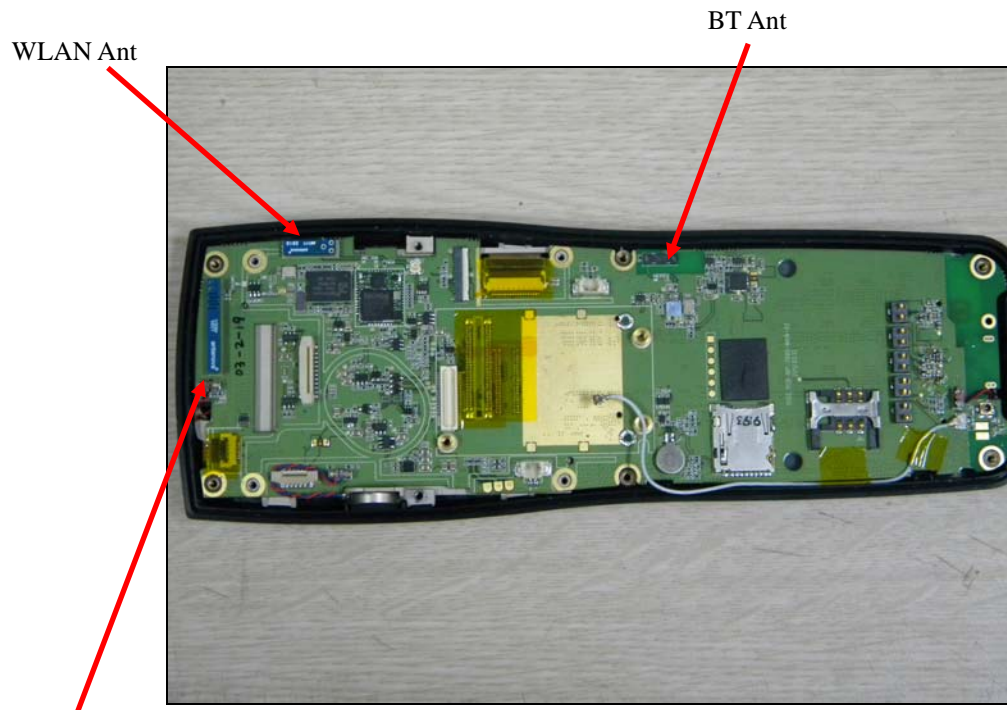

Model : BIP-7000

Internal photos of EUT

Model : BIP-7000

Top view of Main PCB

Bottom view of Main PCB

Model : BIP-7000

Top view of LCD

Bottom view of LCD

Model : BIP-7000

Top view of Camera module

Bottom view of Keypad board

Model : BIP-7000

*Top view of GSM, WCDMA module
(Cannot remove the shield.)*

Bottom view of GSM, WCDMA module

Model : BIP-7000

WCDMA Antenna