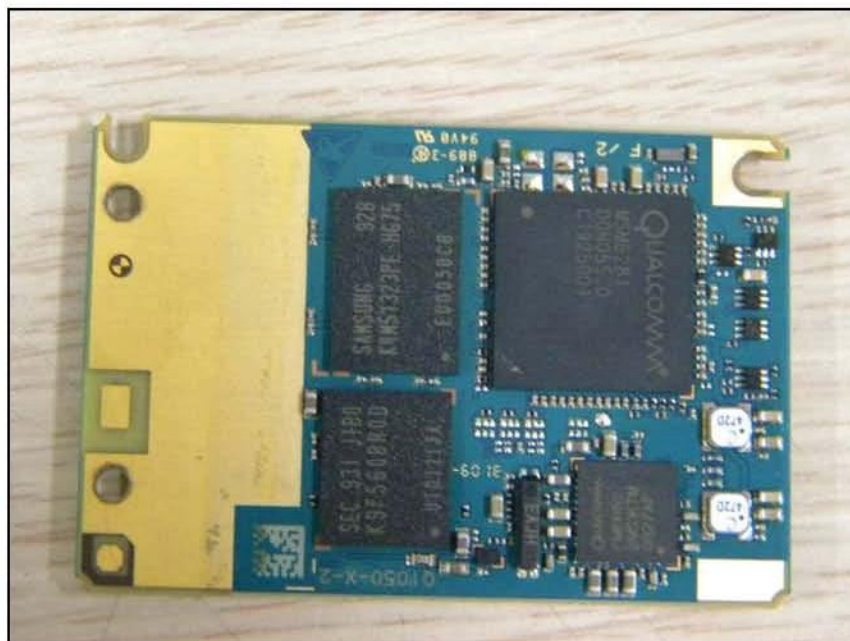

Model : BIP-7000

Internal photos of EUT

Model : BIP-7000

Top view of Main PCB

Bottom view of Main PCB

Model : BIP-7000

Top view of LCD

Bottom view of LCD

Model : BIP-7000

Top view of Camera module

Bottom view of Keypad board

Model : BIP-7000

*Top view of GSM, WCDMA module
(Cannot remove the shield.)*

Bottom view of GSM, WCDMA module

Model : BIP-7000

WCDMA Antenna