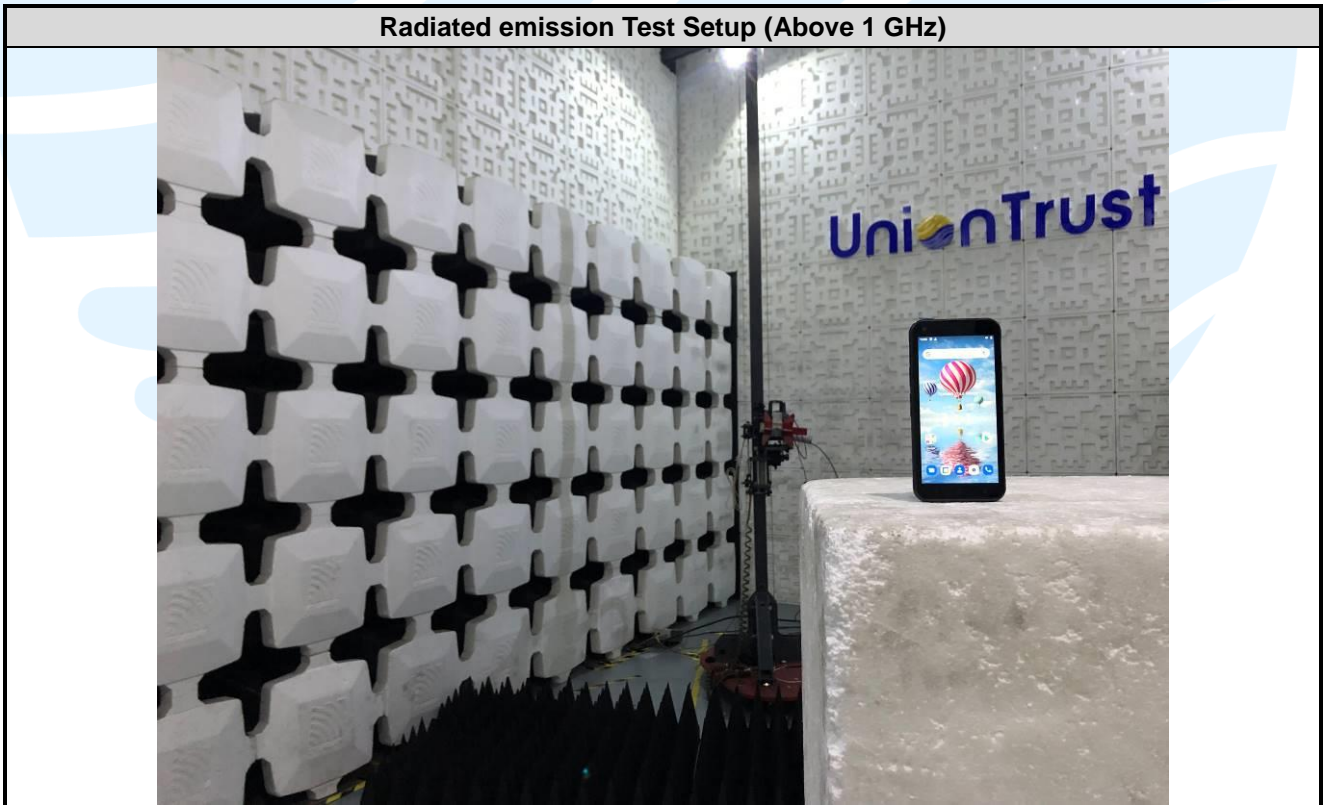

APPENDIX 1 PHOTOS OF TEST SETUP

Conducted Emission Test Setup

DFS Test Setup

**Shenzhen UnionTrust Quality and Technology Co., Ltd.**

Address: Unit D/E of 9/F and 16/F, Block A, Building 6, Baoneng science and technology park, Longhua district, Shenzhen, China