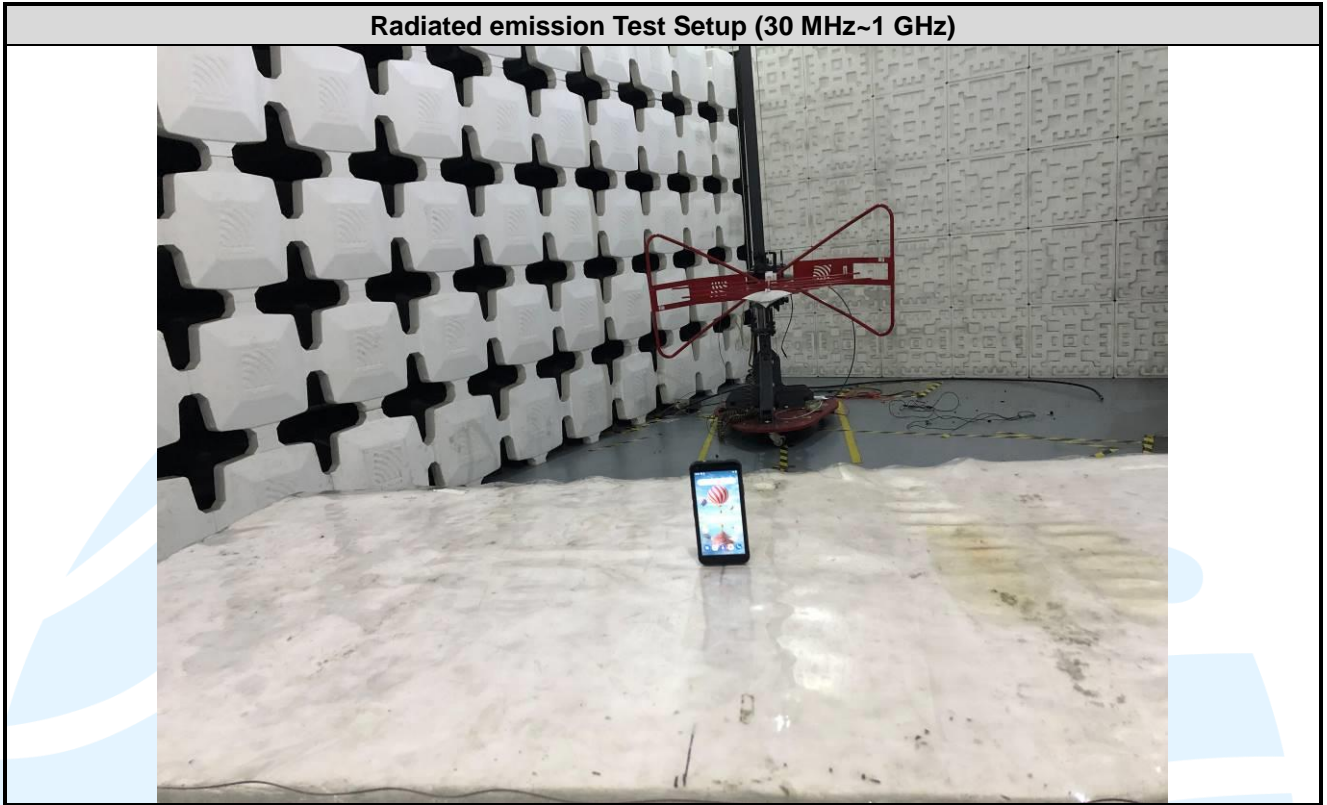

APPENDIX 1 PHOTOS OF TEST SETUP

Conducted Emission Test Setup

DFS Test Setup

**Shenzhen UnionTrust Quality and Technology Co., Ltd.**

Address: Unit D/E of 9/F and 16/F, Block A, Building 6, Baoneng science and technology park, Longhua district, Shenzhen, China