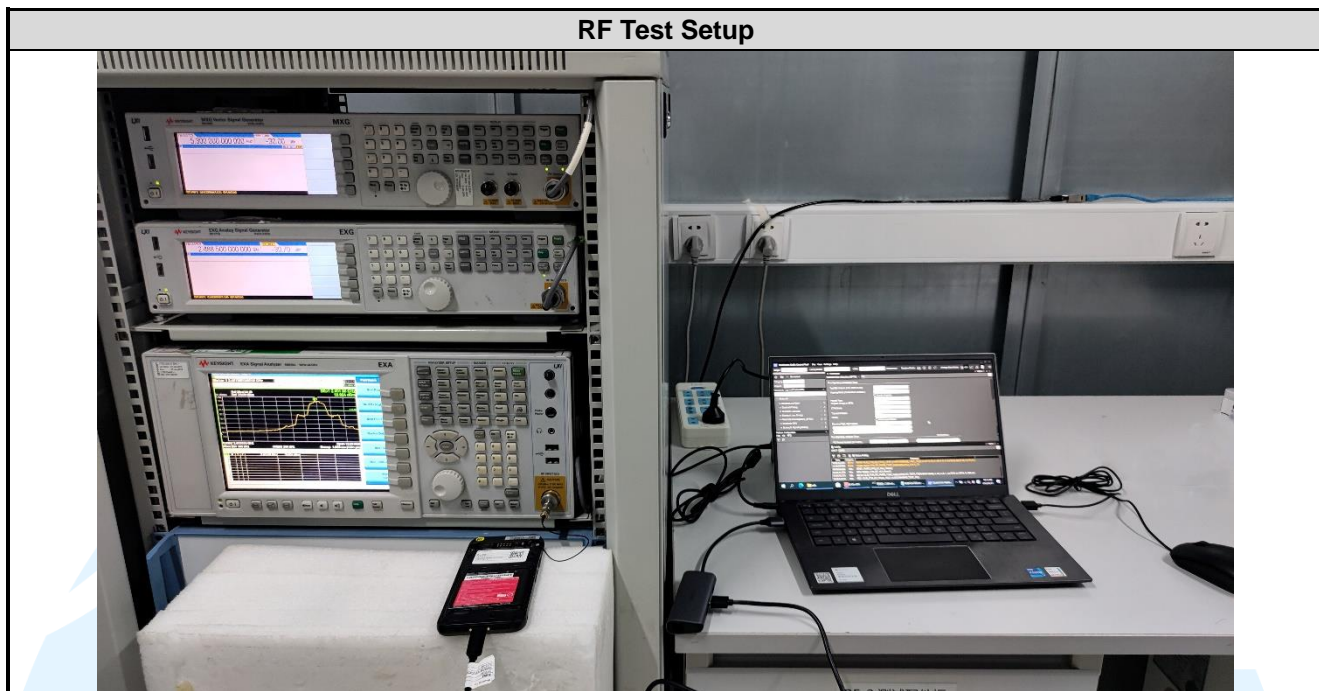

APPENDIX 1 PHOTOS OF TEST SETUP

Conducted Emission Test Setup

DFS Test Setup

**Shenzhen UnionTrust Quality and Technology Co., Ltd.**

Address: Unit D/E of 9/F and 16/F, Block A, Building 6, Baoneng science and technology park, Longhua district, Shenzhen, China