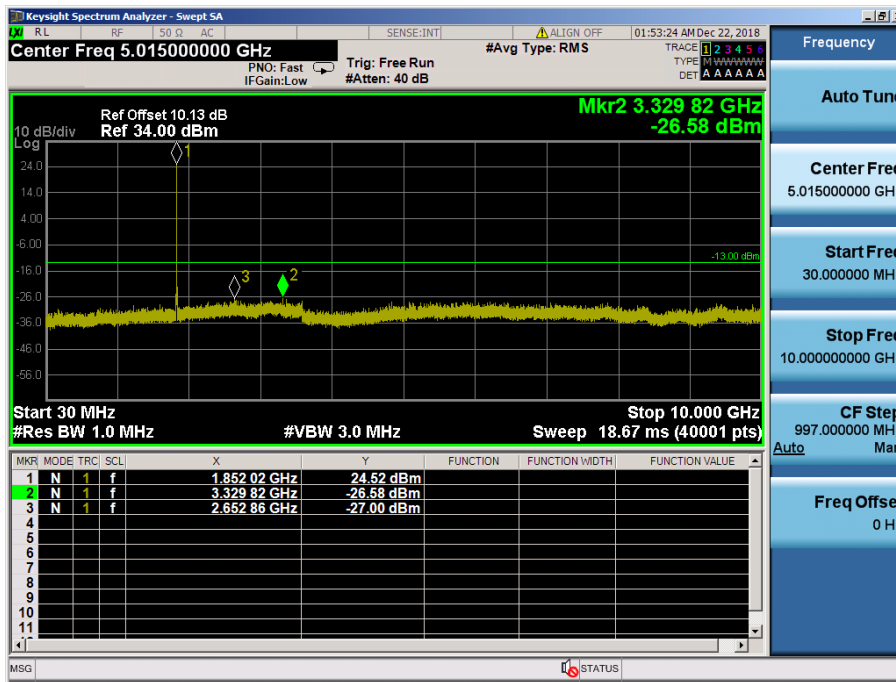

LTE Band 2 / 10MHz / 16QAM - RB Size/Offset (1/12) – Mid Channel

LTE Band 2 / 10MHz / QPSK - RB Size/Offset (25/12) – High Channel

LTE Band 2 / 10MHz / QPSK - RB Size/Offset (25/12) – High Channel

LTE Band 2 / 5MHz / 16QAM - RB Size/Offset (1/0) – Low Channel

LTE Band 2 / 5MHz / 16QAM - RB Size/Offset (1/0) – Low Channel

LTE Band 2 / 5MHz / 16QAM - RB Size/Offset (1/12) – Mid Channel

LTE Band 2 / 5MHz / 16QAM - RB Size/Offset (1/12) – Mid Channel

LTE Band 2 / 5MHz / QPSK - RB Size/Offset (1/24) – High Channel

LTE Band 2 / 5MHz / QPSK - RB Size/Offset (1/24) – High Channel

LTE Band 2 / 3MHz / 16QAM - RB Size/Offset (15/0) – Low Channel

LTE Band 2 / 3MHz / 16QAM - RB Size/Offset (15/0) – Low Channel

LTE Band 2 / 3MHz / 16QAM - RB Size/Offset (8/4) – Mid Channel