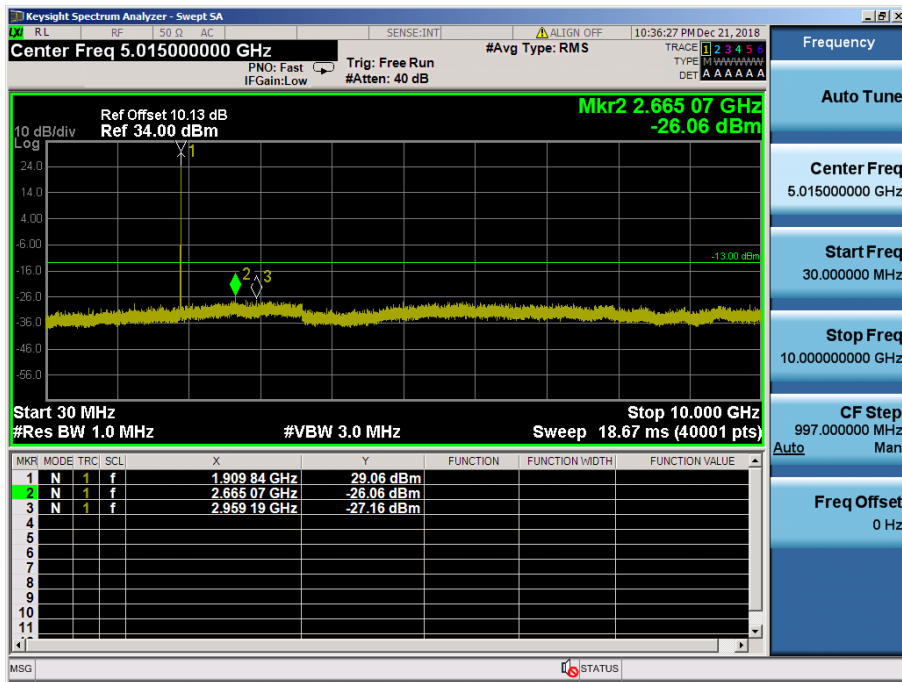

LTE Band 2 / 15MHz / QPSK - RB Size/Offset (1/36) – High Channel

LTE Band 2 / 10MHz / 16QAM - RB Size/Offset (25/12) – Low Channel

LTE Band 2 / 10MHz / 16QAM - RB Size/Offset (25/12) – Low Channel

LTE Band 2 / 10MHz / 16QAM - RB Size/Offset (1/12) – Mid Channel

LTE Band 2 / 10MHz / 16QAM - RB Size/Offset (1/12) – Mid Channel

LTE Band 2 / 10MHz / QPSK - RB Size/Offset (25/12) – High Channel

LTE Band 2 / 10MHz / QPSK - RB Size/Offset (25/12) – High Channel

LTE Band 2 / 5MHz / 16QAM - RB Size/Offset (1/0) – Low Channel

LTE Band 2 / 5MHz / 16QAM - RB Size/Offset (1/0) – Low Channel

LTE Band 2 / 5MHz / 16QAM - RB Size/Offset (1/12) – Mid Channel

LTE Band 2 / 5MHz / 16QAM - RB Size/Offset (1/12) – Mid Channel

LTE Band 2 / 5MHz / QPSK - RB Size/Offset (1/24) – High Channel