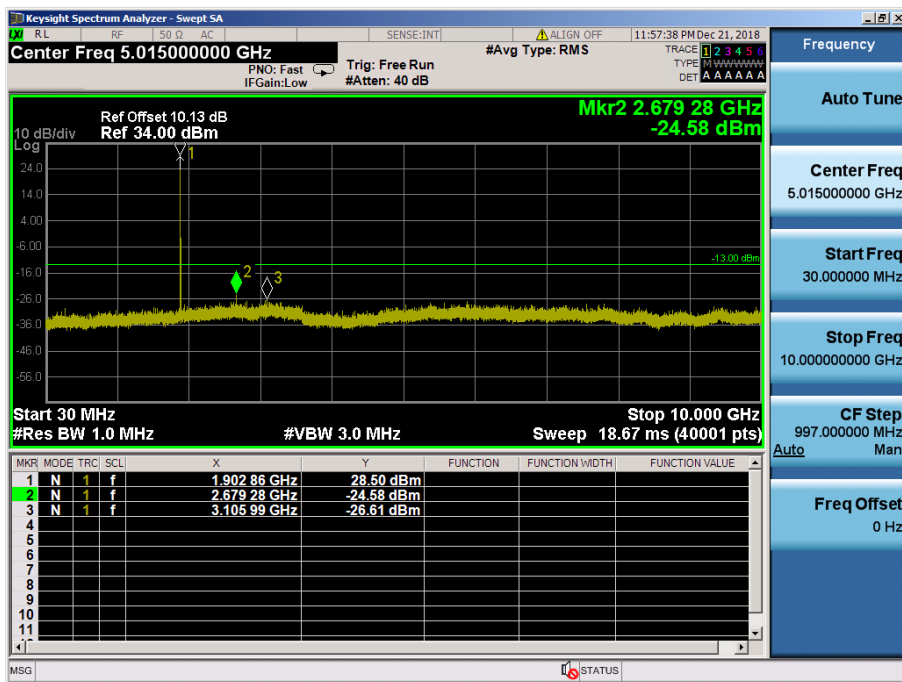

8.4.7 LTE Band 2

LTE Band 2 / 20MHz / QPSK - RB Size/Offset (100/0) –Low Channel

LTE Band 2 / 20MHz / QPSK - RB Size/Offset (100/0) –Low Channel

LTE Band 2 / 20MHz / 16QAM - RB Size/Offset (1/99)–Mid Channel

LTE Band 2 / 20MHz / 16QAM - RB Size/Offset (1/99)–Mid Channel

LTE Band 2 / 20MHz / 16QAM - RB Size/Offset (50/50) – High Channel

LTE Band 2 / 20MHz / 16QAM - RB Size/Offset (50/50) – High Channel

LTE Band 2 / 15MHz / QPSK - RB Size/Offset (1/0)-Low Channel

LTE Band 2 / 15MHz / QPSK - RB Size/Offset (1/0)-Low Channel

LTE Band 2 / 15MHz / QPSK - RB Size/Offset (36/0) – Mid Channel

LTE Band 2 / 15MHz / QPSK - RB Size/Offset (36/0) – Mid Channel

LTE Band 2 / 15MHz / QPSK - RB Size/Offset (1/36) – High Channel