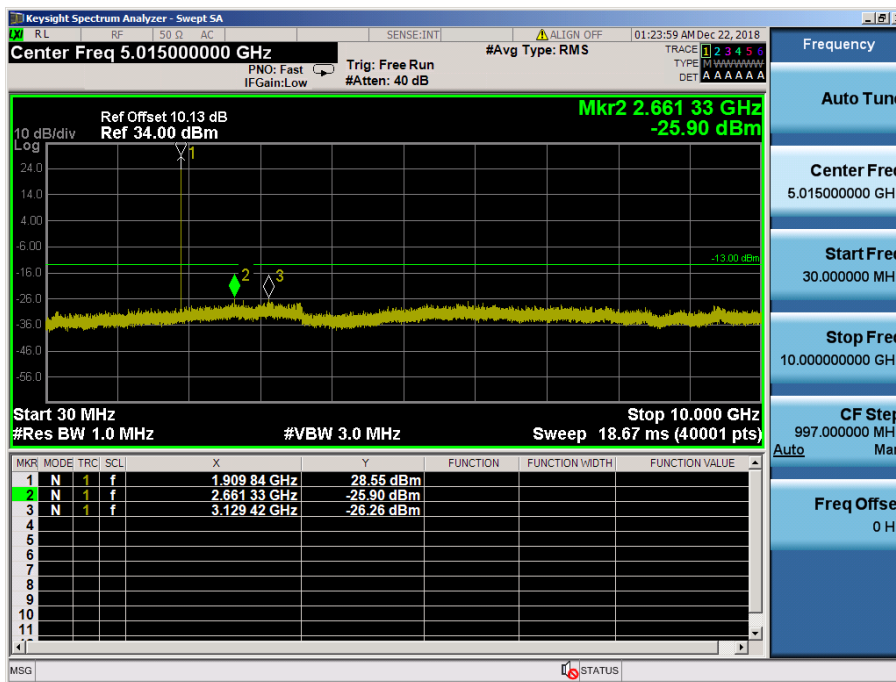

LTE Band 2 / 3MHz / 16QAM - RB Size/Offset (8/4) – Mid Channel

LTE Band 2 / 3MHz / QPSK - RB Size/Offset (1/0) – High Channel

LTE Band 2 / 3MHz / QPSK - RB Size/Offset (1/0) – High Channel

LTE Band 2 / 1.4MHz / 16QAM - RB Size/Offset (3/3) – Low Channel

LTE Band 2 / 1.4MHz / 16QAM - RB Size/Offset (3/3) – Low Channel

LTE Band 2 / 1.4MHz / 16QAM - RB Size/Offset (3/3) – Mid Channel

LTE Band 2 / 1.4MHz / 16QAM - RB Size/Offset (3/3) – Mid Channel

LTE Band 2 / 1.4MHz / 16QAM - RB Size/Offset (1/5) – High Channel

LTE Band 2 / 1.4MHz / 16QAM - RB Size/Offset (1/5) – High Channel