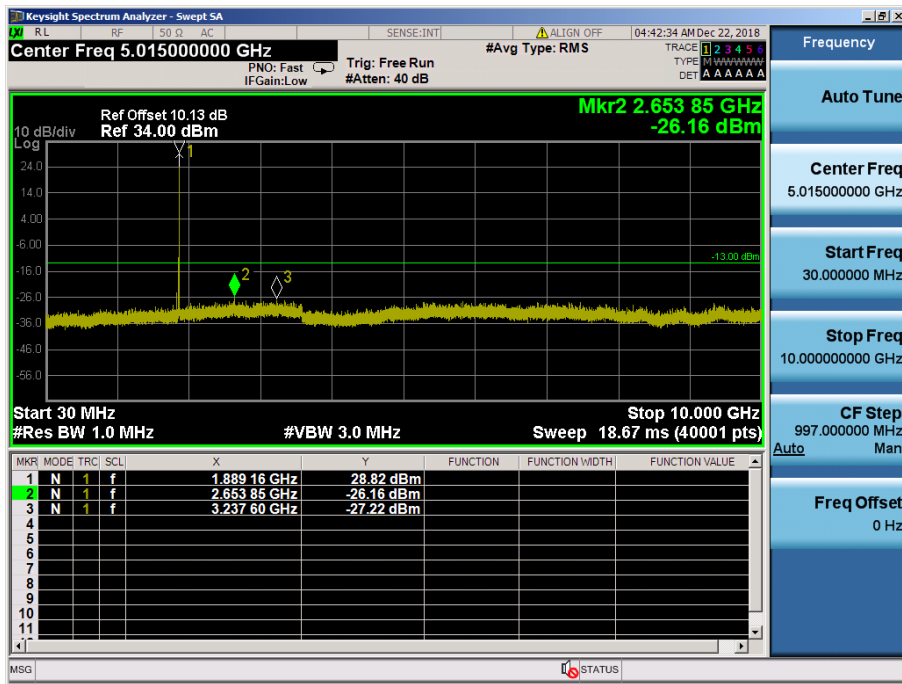

LTE Band 66 / 3MHz / 16QAM - RB Size/Offset (1/7) – High Channel

LTE Band 66 / 3MHz / 16QAM - RB Size/Offset (1/7) – High Channel

LTE Band 66 / 1.4MHz / QPSK - RB Size/Offset (3/3) – Low Channel

LTE Band 66 / 1.4MHz / QPSK - RB Size/Offset (3/3) – Low Channel

LTE Band 66 / 1.4MHz / QPSK - RB Size/Offset (1/5) – Mid Channel

LTE Band 66 / 1.4MHz / QPSK - RB Size/Offset (1/5) – Mid Channel I

LTE Band 66 / 1.4MHz / 16QAM - RB Size/Offset (1/5) – High Channel

LTE Band 66 / 1.4MHz / 16QAM - RB Size/Offset (1/5) – High Channel

8.4.7 LTE Band 2

LTE Band 2 / 20MHz / QPSK - RB Size/Offset (100/0) –Low Channel

LTE Band 2 / 20MHz / QPSK - RB Size/Offset (100/0) –Low Channel

LTE Band 2 / 20MHz / 16QAM - RB Size/Offset (1/99)–Mid Channel