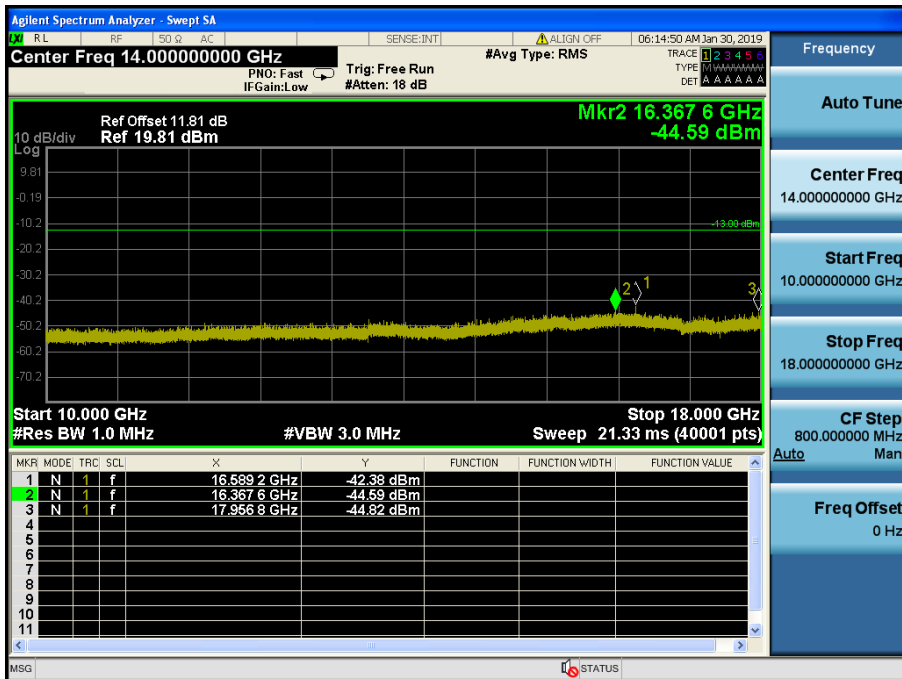

LTE Band 66 / 3MHz / QPSK - RB Size/Offset (15/0) – Low Channel

LTE Band 66 / 3MHz / QPSK - RB Size/Offset (15/0) – Low Channel

LTE Band 66 / 3MHz / QPSK - RB Size/Offset (1/7) – Mid Channel

LTE Band 66 / 3MHz / QPSK - RB Size/Offset (1/7) – Mid Channel

LTE Band 66 / 3MHz / 16QAM - RB Size/Offset (1/7) – High Channel

LTE Band 66 / 3MHz / 16QAM - RB Size/Offset (1/7) – High Channel

LTE Band 66 / 1.4MHz / QPSK - RB Size/Offset (3/3) – Low Channel

LTE Band 66 / 1.4MHz / QPSK - RB Size/Offset (3/3) – Low Channel

LTE Band 66 / 1.4MHz / QPSK - RB Size/Offset (1/5) – Mid Channel

LTE Band 66 / 1.4MHz / QPSK - RB Size/Offset (1/5) – Mid Channel I

LTE Band 66 / 1.4MHz / 16QAM - RB Size/Offset (1/5) – High Channel

LTE Band 66 / 1.4MHz / 16QAM - RB Size/Offset (1/5) – High Channel

8.4.7 LTE Band 2

LTE Band 2 / 20MHz / QPSK - RB Size/Offset (100/0) –Low Channel

LTE Band 2 / 20MHz / QPSK - RB Size/Offset (100/0) –Low Channel

LTE Band 2 / 20MHz / 16QAM - RB Size/Offset (1/99)–Mid Channel