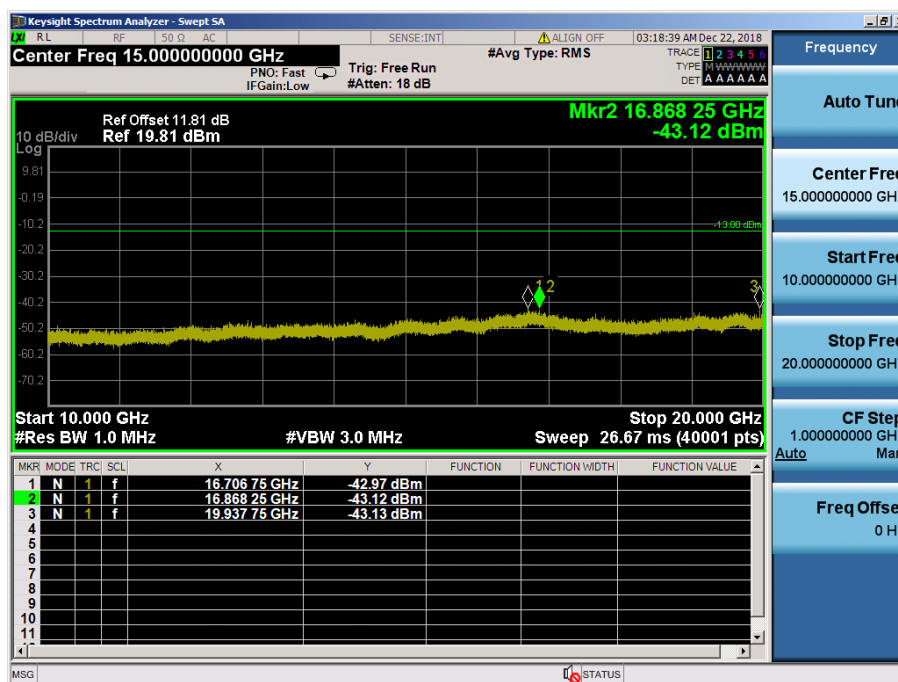

LTE Band 2 / 15MHz / QPSK - RB Size/Offset (1/0)-Low Channel

LTE Band 2 / 15MHz / QPSK - RB Size/Offset (36/0) – Mid Channel

LTE Band 2 / 15MHz / QPSK - RB Size/Offset (36/0) – Mid Channel

LTE Band 2 / 15MHz / QPSK - RB Size/Offset (1/36) – High Channel

LTE Band 2 / 15MHz / QPSK - RB Size/Offset (1/36) – High Channel

LTE Band 2 / 10MHz / 16QAM - RB Size/Offset (25/12) – Low Channel

LTE Band 2 / 10MHz / 16QAM - RB Size/Offset (25/12) – Low Channel

LTE Band 2 / 10MHz / 16QAM - RB Size/Offset (1/12) – Mid Channel

LTE Band 2 / 10MHz / 16QAM - RB Size/Offset (1/12) – Mid Channel

LTE Band 2 / 10MHz / QPSK - RB Size/Offset (25/12) – High Channel

LTE Band 2 / 10MHz / QPSK - RB Size/Offset (25/12) – High Channel

LTE Band 2 / 5MHz / 16QAM - RB Size/Offset (1/0) – Low Channel