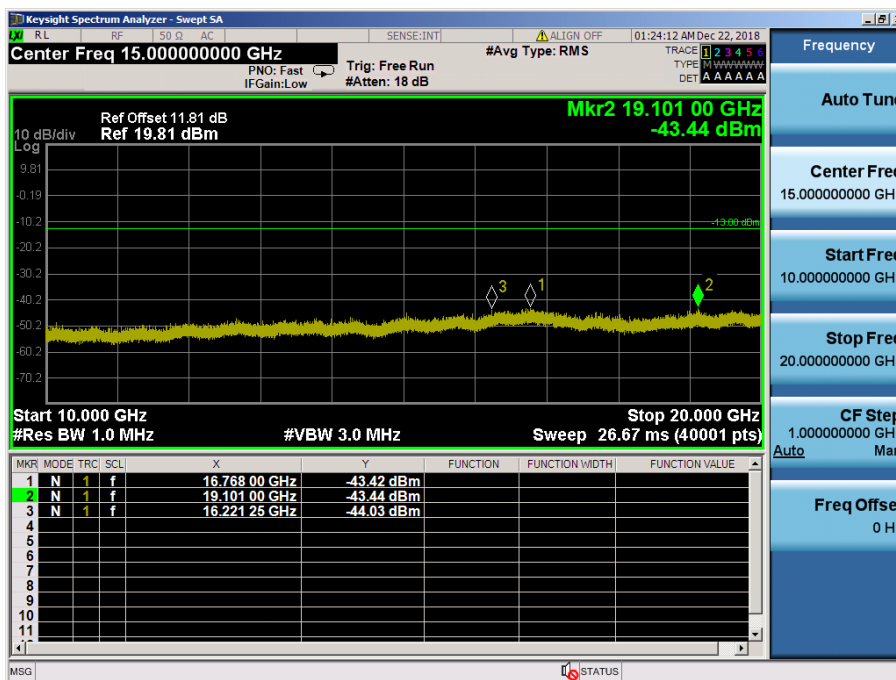

LTE Band 2 / 3MHz / 16QAM - RB Size/Offset (8/4) – Mid Channel

LTE Band 2 / 3MHz / QPSK - RB Size/Offset (1/0) – High Channel

LTE Band 2 / 3MHz / QPSK - RB Size/Offset (1/0) – High Channel

LTE Band 2 / 1.4MHz / 16QAM - RB Size/Offset (3/3) – Low Channel

LTE Band 2 / 1.4MHz / 16QAM - RB Size/Offset (3/3) – Low Channel

LTE Band 2 / 1.4MHz / 16QAM - RB Size/Offset (3/3) – Mid Channel

LTE Band 2 / 1.4MHz / 16QAM - RB Size/Offset (3/3) – Mid Channel

LTE Band 2 / 1.4MHz / 16QAM - RB Size/Offset (1/5) – High Channel

LTE Band 2 / 1.4MHz / 16QAM - RB Size/Offset (1/5) – High Channel