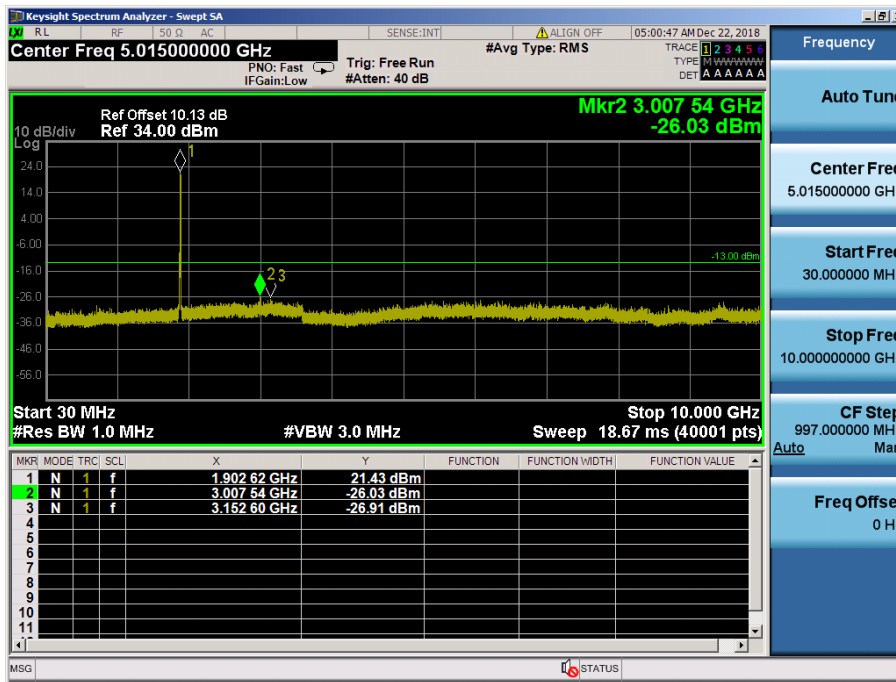

8.4.7 LTE Band 2

LTE Band 2 / 20MHz / QPSK - RB Size/Offset (100/0) –Low Channel

LTE Band 2 / 20MHz / QPSK - RB Size/Offset (100/0) –Low Channel

LTE Band 2 / 20MHz / 16QAM - RB Size/Offset (1/99)–Mid Channel

LTE Band 2 / 20MHz / 16QAM - RB Size/Offset (1/99)–Mid Channel

LTE Band 2 / 20MHz / 16QAM - RB Size/Offset (50/50) – High Channel

LTE Band 2 / 20MHz / 16QAM - RB Size/Offset (50/50) – High Channel

LTE Band 2 / 15MHz / QPSK - RB Size/Offset (1/0)-Low Channel