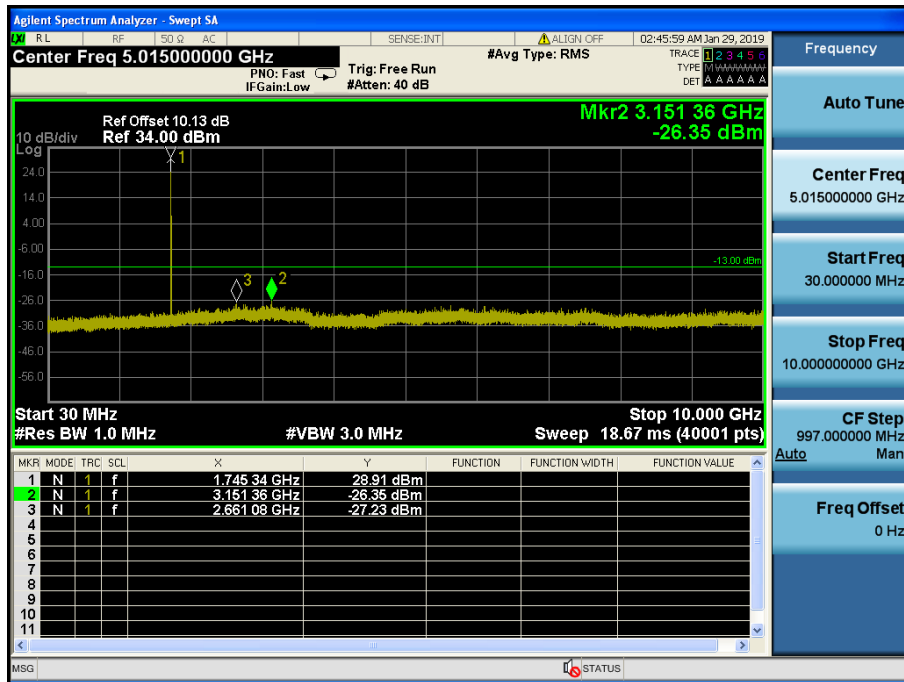

LTE Band 66 / 5MHz / QPSK - RB Size/Offset (1/0) – Mid Channel

LTE Band 66 / 5MHz / QPSK - RB Size/Offset (1/0) – Mid Channel

LTE Band 66 / 5MHz / QPSK - RB Size/Offset (12/13) – High Channel

LTE Band 66 / 5MHz / QPSK - RB Size/Offset (12/13) – High Channel

LTE Band 66 / 3MHz / QPSK - RB Size/Offset (15/0) – Low Channel

LTE Band 66 / 3MHz / QPSK - RB Size/Offset (15/0) – Low Channel

LTE Band 66 / 3MHz / QPSK - RB Size/Offset (1/7) – Mid Channel

LTE Band 66 / 3MHz / QPSK - RB Size/Offset (1/7) – Mid Channel

LTE Band 66 / 3MHz / 16QAM - RB Size/Offset (1/7) – High Channel

LTE Band 66 / 3MHz / 16QAM - RB Size/Offset (1/7) – High Channel

LTE Band 66 / 1.4MHz / QPSK - RB Size/Offset (3/3) – Low Channel

LTE Band 66 / 1.4MHz / QPSK - RB Size/Offset (3/3) – Low Channel