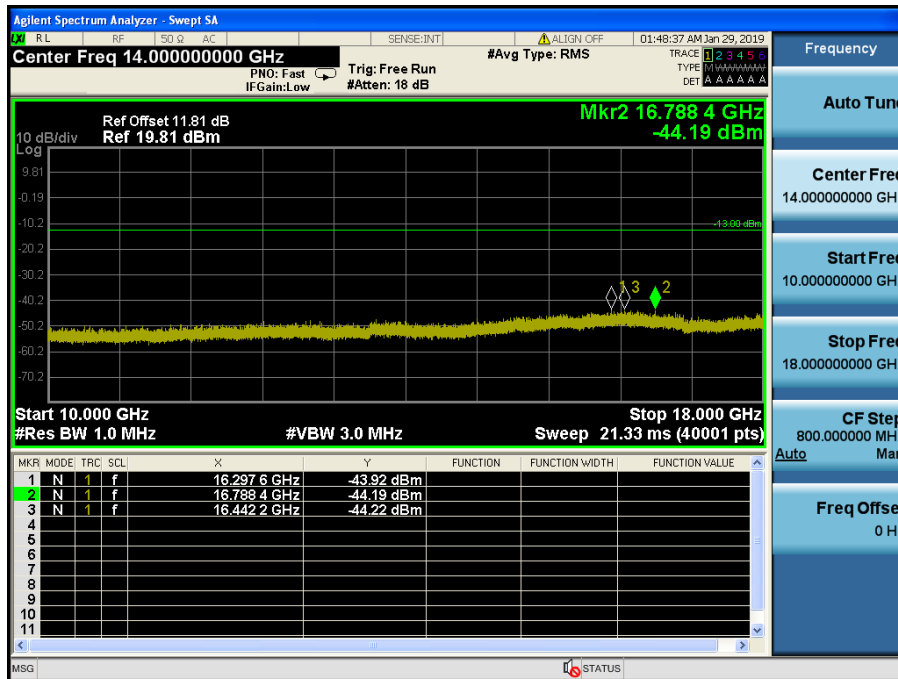

LTE Band 66 / 3MHz / QPSK - RB Size/Offset (15/0) – Low Channel

LTE Band 66 / 3MHz / QPSK - RB Size/Offset (15/0) – Low Channel

LTE Band 66 / 3MHz / QPSK - RB Size/Offset (1/7) – Mid Channel

LTE Band 66 / 3MHz / QPSK - RB Size/Offset (1/7) – Mid Channel

LTE Band 66 / 3MHz / 16QAM - RB Size/Offset (1/7) – High Channel

LTE Band 66 / 3MHz / 16QAM - RB Size/Offset (1/7) – High Channel

LTE Band 66 / 1.4MHz / QPSK - RB Size/Offset (3/3) – Low Channel

LTE Band 66 / 1.4MHz / QPSK - RB Size/Offset (3/3) – Low Channel

LTE Band 66 / 1.4MHz / QPSK - RB Size/Offset (1/5) – Mid Channel

LTE Band 66 / 1.4MHz / QPSK - RB Size/Offset (1/5) – Mid Channel I

LTE Band 66 / 1.4MHz / 16QAM - RB Size/Offset (1/5) – High Channel

LTE Band 66 / 1.4MHz / 16QAM - RB Size/Offset (1/5) – High Channel

8.4.7 LTE Band 2

LTE Band 2 / 20MHz / QPSK - RB Size/Offset (100/0) –Low Channel

LTE Band 2 / 20MHz / QPSK - RB Size/Offset (100/0) –Low Channel

LTE Band 2 / 20MHz / 16QAM - RB Size/Offset (1/99)–Mid Channel