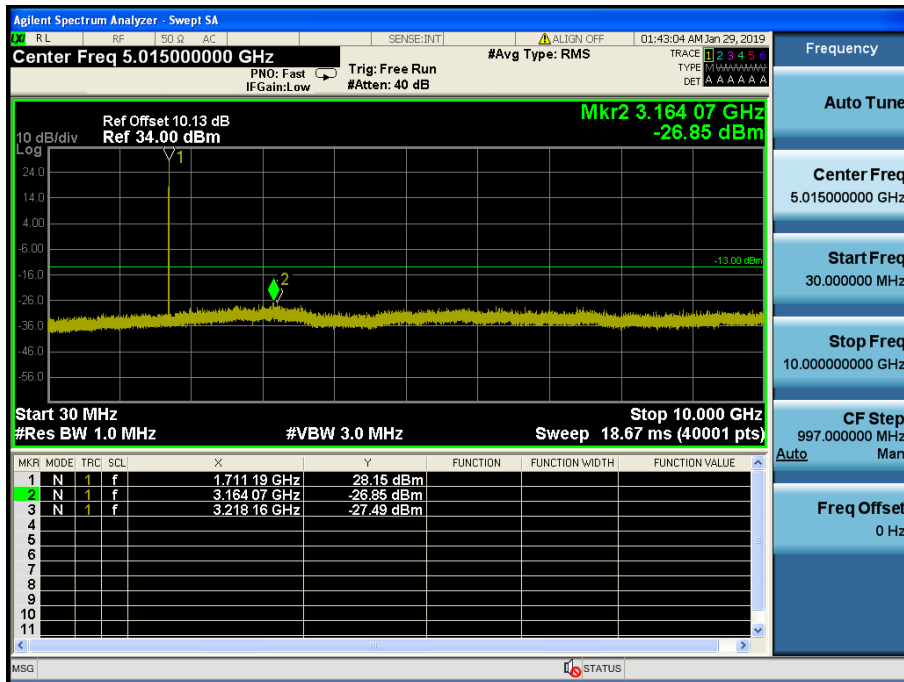

LTE Band 66 / 5MHz / QPSK - RB Size/Offset (1/0) – Mid Channel

LTE Band 66 / 5MHz / QPSK - RB Size/Offset (1/0) – Mid Channel

LTE Band 66 / 5MHz / QPSK - RB Size/Offset (12/13) – High Channel

LTE Band 66 / 5MHz / QPSK - RB Size/Offset (12/13) – High Channel

LTE Band 66 / 3MHz / QPSK - RB Size/Offset (15/0) – Low Channel

LTE Band 66 / 3MHz / QPSK - RB Size/Offset (15/0) – Low Channel

LTE Band 66 / 3MHz / QPSK - RB Size/Offset (1/7) – Mid Channel

LTE Band 66 / 3MHz / QPSK - RB Size/Offset (1/7) – Mid Channel

LTE Band 66 / 3MHz / 16QAM - RB Size/Offset (1/7) – High Channel

LTE Band 66 / 3MHz / 16QAM - RB Size/Offset (1/7) – High Channel

LTE Band 66 / 1.4MHz / QPSK - RB Size/Offset (3/3) – Low Channel

LTE Band 66 / 1.4MHz / QPSK - RB Size/Offset (3/3) – Low Channel