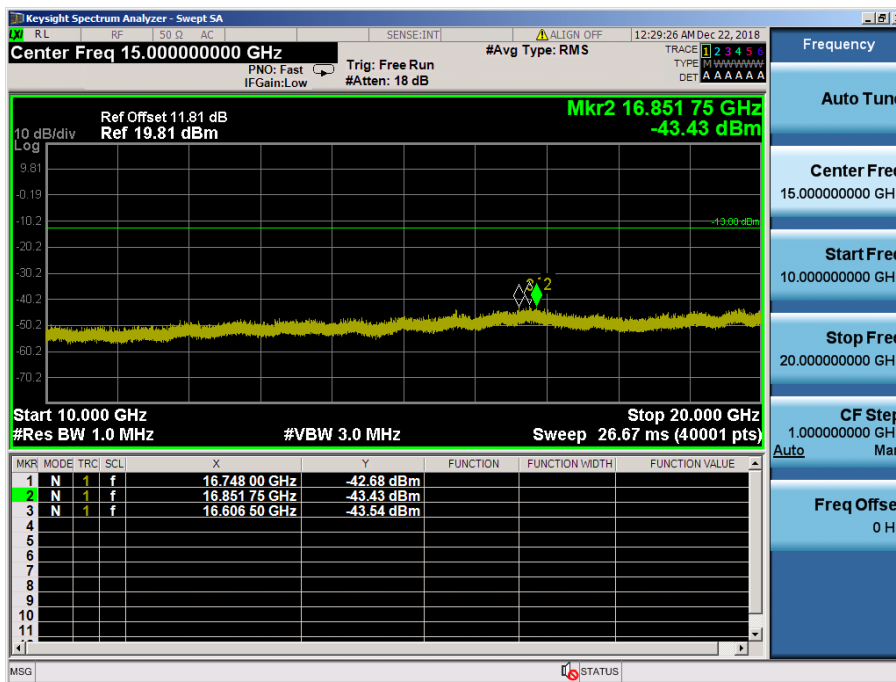

LTE Band 66 / 3MHz / 16QAM - RB Size/Offset (1/7) – High Channel

LTE Band 66 / 3MHz / 16QAM - RB Size/Offset (1/7) – High Channel

LTE Band 66 / 1.4MHz / QPSK - RB Size/Offset (3/3) – Low Channel

LTE Band 66 / 1.4MHz / QPSK - RB Size/Offset (3/3) – Low Channel

LTE Band 66 / 1.4MHz / QPSK - RB Size/Offset (1/5) – Mid Channel

LTE Band 66 / 1.4MHz / QPSK - RB Size/Offset (1/5) – Mid Channel I

LTE Band 66 / 1.4MHz / 16QAM - RB Size/Offset (1/5) – High Channel

LTE Band 66 / 1.4MHz / 16QAM - RB Size/Offset (1/5) – High Channel

8.4.7 LTE Band 2

LTE Band 2 / 20MHz / QPSK - RB Size/Offset (100/0) –Low Channel

LTE Band 2 / 20MHz / QPSK - RB Size/Offset (100/0) –Low Channel

LTE Band 2 / 20MHz / 16QAM - RB Size/Offset (1/99)–Mid Channel

LTE Band 2 / 20MHz / 16QAM - RB Size/Offset (1/99)–Mid Channel

LTE Band 2 / 20MHz / 16QAM - RB Size/Offset (50/50) – High Channel

LTE Band 2 / 20MHz / 16QAM - RB Size/Offset (50/50) – High Channel

LTE Band 2 / 15MHz / QPSK - RB Size/Offset (1/0)-Low Channel