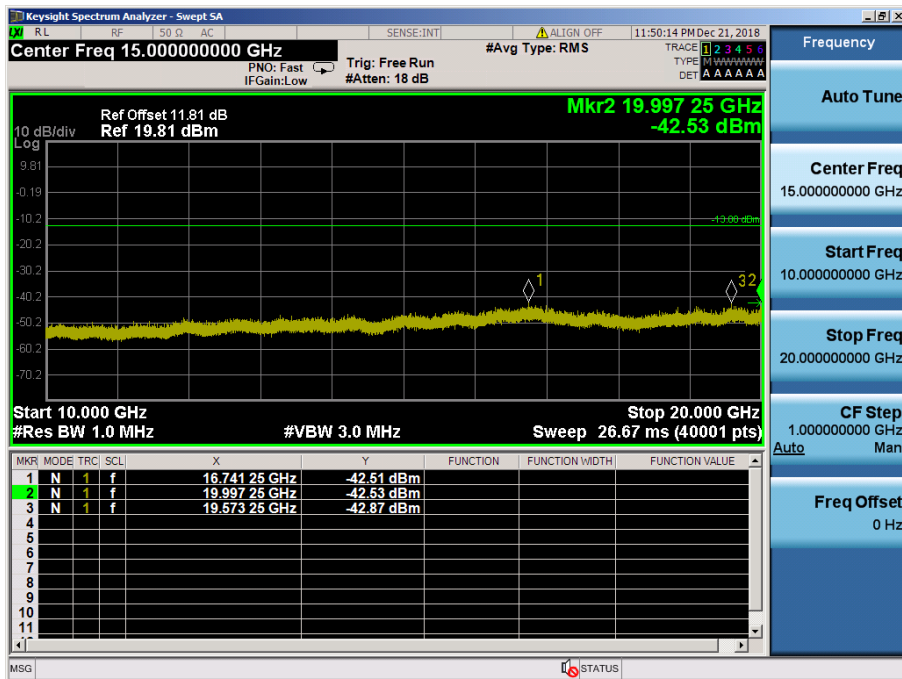

8.4.7 LTE Band 2

LTE Band 2 / 20MHz / QPSK - RB Size/Offset (100/0) –Low Channel

LTE Band 2 / 20MHz / QPSK - RB Size/Offset (100/0) –Low Channel

LTE Band 2 / 20MHz / 16QAM - RB Size/Offset (1/99)–Mid Channel

LTE Band 2 / 20MHz / 16QAM - RB Size/Offset (1/99)–Mid Channel

LTE Band 2 / 20MHz / 16QAM - RB Size/Offset (50/50) – High Channel

LTE Band 2 / 20MHz / 16QAM - RB Size/Offset (50/50) – High Channel

LTE Band 2 / 15MHz / QPSK - RB Size/Offset (1/0)-Low Channel

LTE Band 2 / 15MHz / QPSK - RB Size/Offset (1/0)-Low Channel

LTE Band 2 / 15MHz / QPSK - RB Size/Offset (36/0) – Mid Channel

LTE Band 2 / 15MHz / QPSK - RB Size/Offset (36/0) – Mid Channel

LTE Band 2 / 15MHz / QPSK - RB Size/Offset (1/36) – High Channel