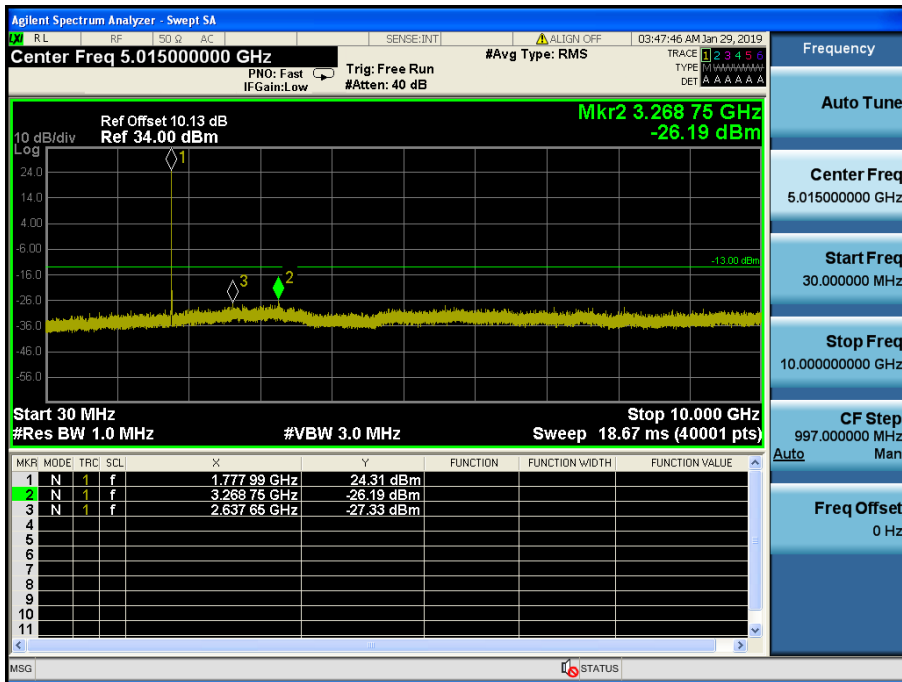

LTE Band 66 / 5MHz / QPSK - RB Size/Offset (1/0) – Mid Channel

LTE Band 66 / 5MHz / QPSK - RB Size/Offset (1/0) – Mid Channel

LTE Band 66 / 5MHz / QPSK - RB Size/Offset (12/13) – High Channel

LTE Band 66 / 5MHz / QPSK - RB Size/Offset (12/13) – High Channel

LTE Band 66 / 3MHz / QPSK - RB Size/Offset (15/0) – Low Channel

LTE Band 66 / 3MHz / QPSK - RB Size/Offset (15/0) – Low Channel

LTE Band 66 / 3MHz / QPSK - RB Size/Offset (1/7) – Mid Channel

LTE Band 66 / 3MHz / QPSK - RB Size/Offset (1/7) – Mid Channel

LTE Band 66 / 3MHz / 16QAM - RB Size/Offset (1/7) – High Channel

LTE Band 66 / 3MHz / 16QAM - RB Size/Offset (1/7) – High Channel

LTE Band 66 / 1.4MHz / QPSK - RB Size/Offset (3/3) – Low Channel

LTE Band 66 / 1.4MHz / QPSK - RB Size/Offset (3/3) – Low Channel