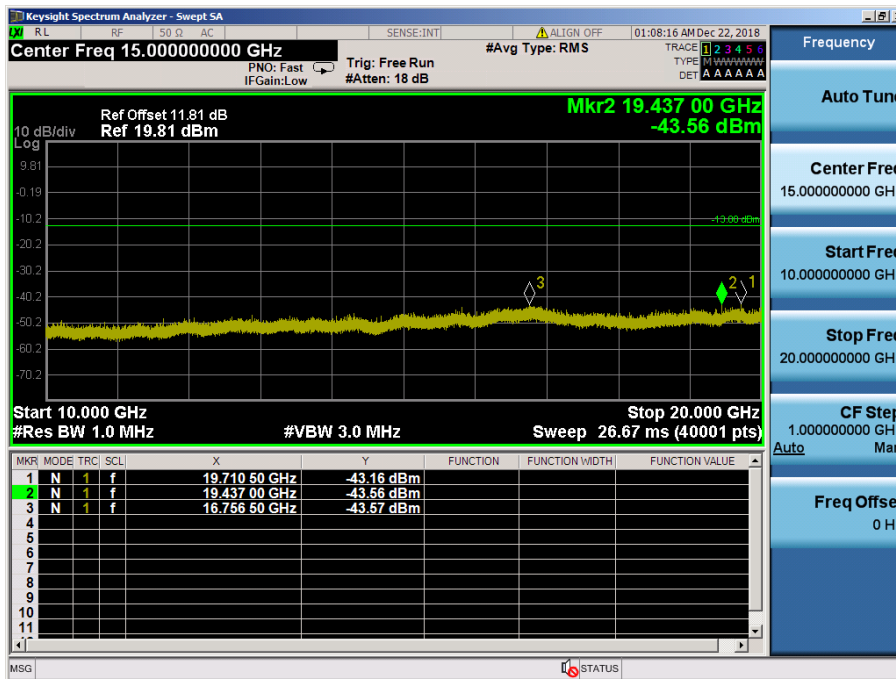

LTE Band 2 / 5MHz / QPSK - RB Size/Offset (1/24) – High Channel

LTE Band 2 / 3MHz / 16QAM - RB Size/Offset (15/0) – Low Channel

LTE Band 2 / 3MHz / 16QAM - RB Size/Offset (15/0) – Low Channel

LTE Band 2 / 3MHz / 16QAM - RB Size/Offset (8/4) – Mid Channel

LTE Band 2 / 3MHz / 16QAM - RB Size/Offset (8/4) – Mid Channel

LTE Band 2 / 3MHz / QPSK - RB Size/Offset (1/0) – High Channel

LTE Band 2 / 3MHz / QPSK - RB Size/Offset (1/0) – High Channel

LTE Band 2 / 1.4MHz / 16QAM - RB Size/Offset (3/3) – Low Channel

LTE Band 2 / 1.4MHz / 16QAM - RB Size/Offset (3/3) – Low Channel

LTE Band 2 / 1.4MHz / 16QAM - RB Size/Offset (3/3) – Mid Channel

LTE Band 2 / 1.4MHz / 16QAM - RB Size/Offset (3/3) – Mid Channel

LTE Band 2 / 1.4MHz / 16QAM - RB Size/Offset (1/5) – High Channel

LTE Band 2 / 1.4MHz / 16QAM - RB Size/Offset (1/5) – High Channel