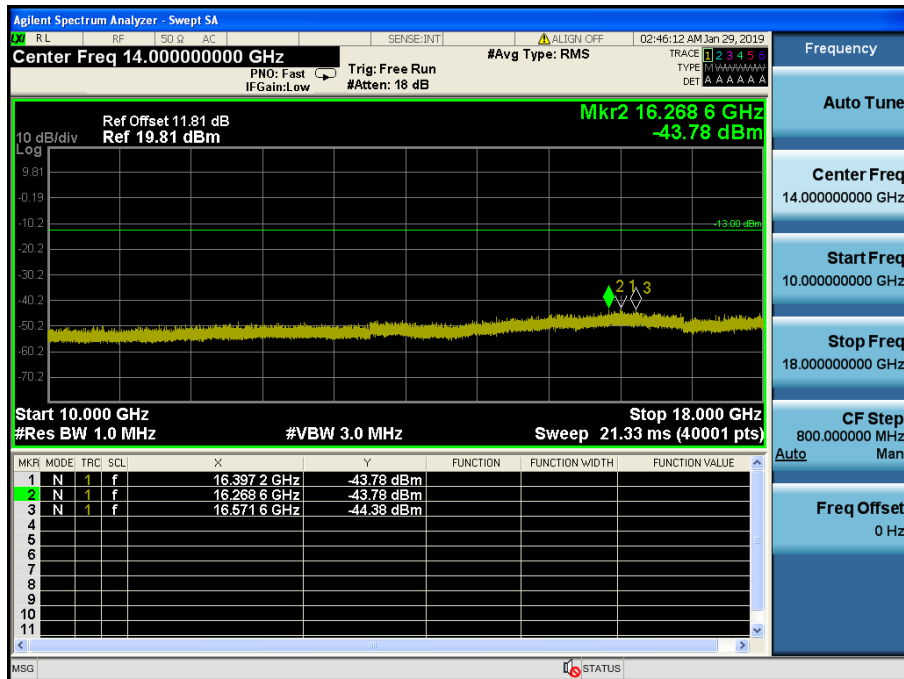

LTE Band 66 / 5MHz / QPSK - RB Size/Offset (1/0) – Mid Channel

LTE Band 66 / 5MHz / QPSK - RB Size/Offset (1/0) – Mid Channel

LTE Band 66 / 5MHz / QPSK - RB Size/Offset (12/13) – High Channel

LTE Band 66 / 5MHz / QPSK - RB Size/Offset (12/13) – High Channel

LTE Band 66 / 3MHz / QPSK - RB Size/Offset (15/0) – Low Channel

LTE Band 66 / 3MHz / QPSK - RB Size/Offset (15/0) – Low Channel

LTE Band 66 / 3MHz / QPSK - RB Size/Offset (1/7) – Mid Channel

LTE Band 66 / 3MHz / QPSK - RB Size/Offset (1/7) – Mid Channel

LTE Band 66 / 3MHz / 16QAM - RB Size/Offset (1/7) – High Channel

LTE Band 66 / 3MHz / 16QAM - RB Size/Offset (1/7) – High Channel

LTE Band 66 / 1.4MHz / QPSK - RB Size/Offset (3/3) – Low Channel

LTE Band 66 / 1.4MHz / QPSK - RB Size/Offset (3/3) – Low Channel