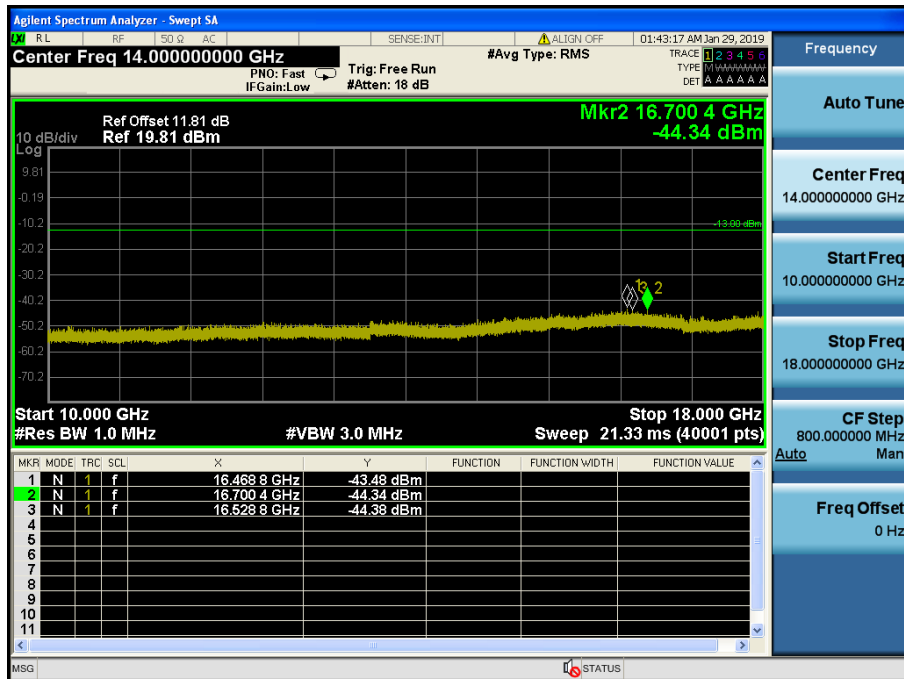

LTE Band 66 / 5MHz / QPSK - RB Size/Offset (1/0) – Mid Channel

LTE Band 66 / 5MHz / QPSK - RB Size/Offset (1/0) – Mid Channel

LTE Band 66 / 5MHz / QPSK - RB Size/Offset (12/13) – High Channel

LTE Band 66 / 5MHz / QPSK - RB Size/Offset (12/13) – High Channel

LTE Band 66 / 3MHz / QPSK - RB Size/Offset (15/0) – Low Channel

LTE Band 66 / 3MHz / QPSK - RB Size/Offset (15/0) – Low Channel

LTE Band 66 / 3MHz / QPSK - RB Size/Offset (1/7) – Mid Channel

LTE Band 66 / 3MHz / QPSK - RB Size/Offset (1/7) – Mid Channel

LTE Band 66 / 3MHz / 16QAM - RB Size/Offset (1/7) – High Channel

LTE Band 66 / 3MHz / 16QAM - RB Size/Offset (1/7) – High Channel

LTE Band 66 / 1.4MHz / QPSK - RB Size/Offset (3/3) – Low Channel

LTE Band 66 / 1.4MHz / QPSK - RB Size/Offset (3/3) – Low Channel

LTE Band 66 / 1.4MHz / QPSK - RB Size/Offset (1/5) – Mid Channel

LTE Band 66 / 1.4MHz / QPSK - RB Size/Offset (1/5) – Mid Channel I

LTE Band 66 / 1.4MHz / 16QAM - RB Size/Offset (1/5) – High Channel

LTE Band 66 / 1.4MHz / 16QAM - RB Size/Offset (1/5) – High Channel