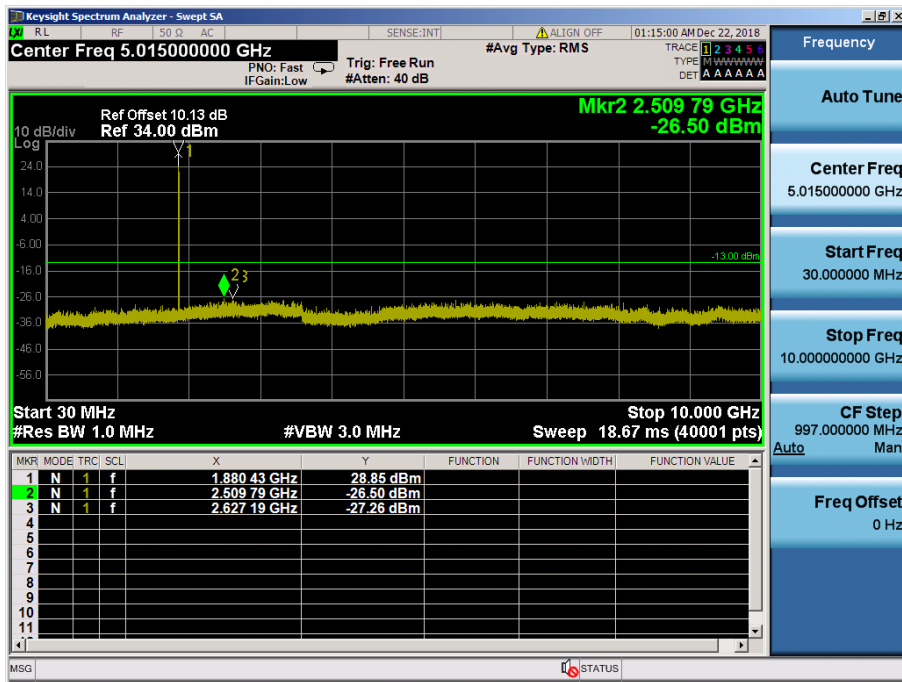

LTE Band 2 / 5MHz / QPSK - RB Size/Offset (1/24) – High Channel

LTE Band 2 / 3MHz / 16QAM - RB Size/Offset (15/0) – Low Channel

LTE Band 2 / 3MHz / 16QAM - RB Size/Offset (15/0) – Low Channel

LTE Band 2 / 3MHz / 16QAM - RB Size/Offset (8/4) – Mid Channel

LTE Band 2 / 3MHz / 16QAM - RB Size/Offset (8/4) – Mid Channel

LTE Band 2 / 3MHz / QPSK - RB Size/Offset (1/0) – High Channel

LTE Band 2 / 3MHz / QPSK - RB Size/Offset (1/0) – High Channel

LTE Band 2 / 1.4MHz / 16QAM - RB Size/Offset (3/3) – Low Channel

LTE Band 2 / 1.4MHz / 16QAM - RB Size/Offset (3/3) – Low Channel

LTE Band 2 / 1.4MHz / 16QAM - RB Size/Offset (3/3) – Mid Channel

LTE Band 2 / 1.4MHz / 16QAM - RB Size/Offset (3/3) – Mid Channel

LTE Band 2 / 1.4MHz / 16QAM - RB Size/Offset (1/5) – High Channel

LTE Band 2 / 1.4MHz / 16QAM - RB Size/Offset (1/5) – High Channel