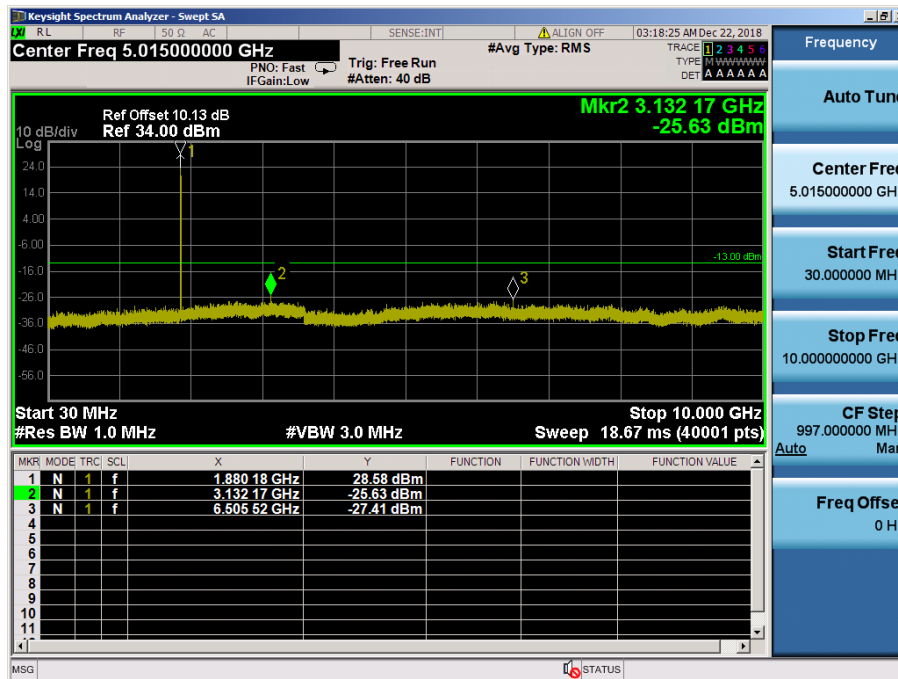

LTE Band 2 / 20MHz / 16QAM - RB Size/Offset (1/99)–Mid Channel

LTE Band 2 / 20MHz / 16QAM - RB Size/Offset (50/50) – High Channel

LTE Band 2 / 20MHz / 16QAM - RB Size/Offset (50/50) – High Channel

LTE Band 2 / 15MHz / QPSK - RB Size/Offset (1/0)-Low Channel

LTE Band 2 / 15MHz / QPSK - RB Size/Offset (1/0)-Low Channel

LTE Band 2 / 15MHz / QPSK - RB Size/Offset (36/0) – Mid Channel

LTE Band 2 / 15MHz / QPSK - RB Size/Offset (36/0) – Mid Channel

LTE Band 2 / 15MHz / QPSK - RB Size/Offset (1/36) – High Channel

LTE Band 2 / 15MHz / QPSK - RB Size/Offset (1/36) – High Channel

LTE Band 2 / 10MHz / 16QAM - RB Size/Offset (25/12) – Low Channel

LTE Band 2 / 10MHz / 16QAM - RB Size/Offset (25/12) – Low Channel

LTE Band 2 / 10MHz / 16QAM - RB Size/Offset (1/12) – Mid Channel