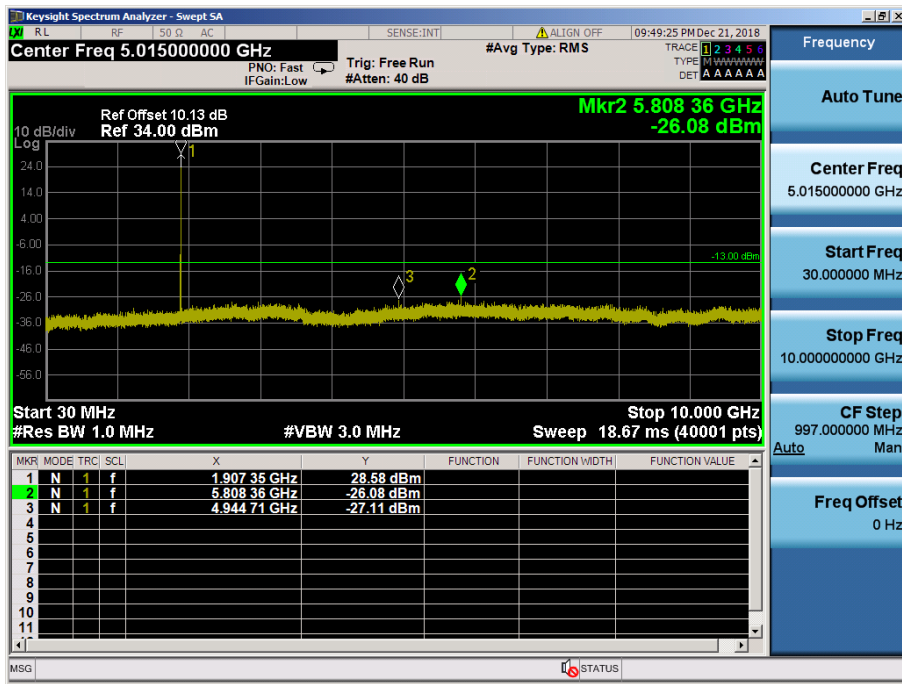

LTE Band 2 / 5MHz / QPSK - RB Size/Offset (1/24) – High Channel

LTE Band 2 / 3MHz / 16QAM - RB Size/Offset (15/0) – Low Channel

LTE Band 2 / 3MHz / 16QAM - RB Size/Offset (15/0) – Low Channel

LTE Band 2 / 3MHz / 16QAM - RB Size/Offset (8/4) – Mid Channel

LTE Band 2 / 3MHz / 16QAM - RB Size/Offset (8/4) – Mid Channel

LTE Band 2 / 3MHz / QPSK - RB Size/Offset (1/0) – High Channel

LTE Band 2 / 3MHz / QPSK - RB Size/Offset (1/0) – High Channel

LTE Band 2 / 1.4MHz / 16QAM - RB Size/Offset (3/3) – Low Channel