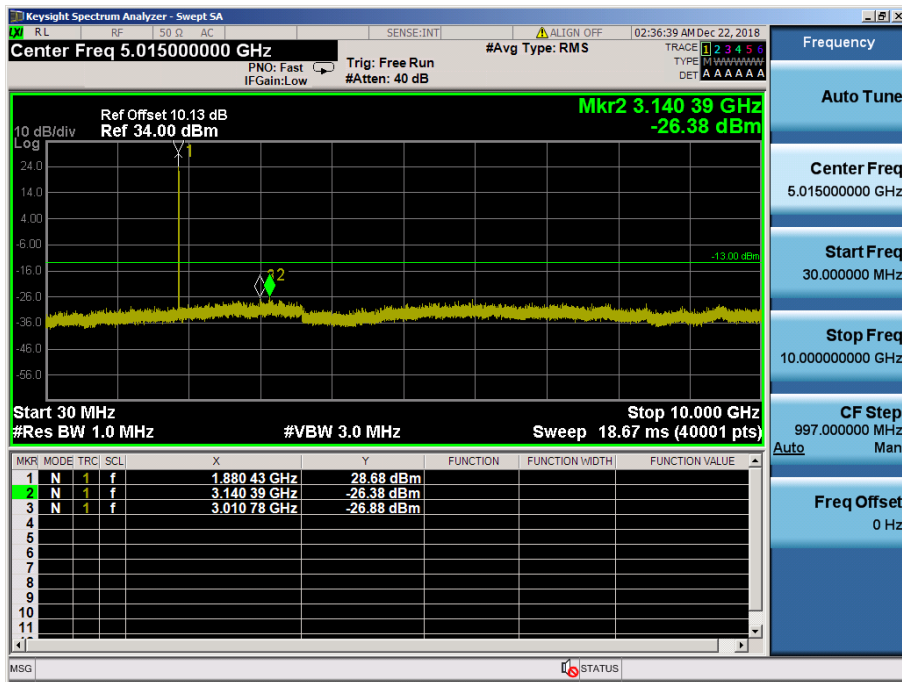

LTE Band 2 / 10MHz / 16QAM - RB Size/Offset (1/12) – Mid Channel

LTE Band 2 / 10MHz / QPSK - RB Size/Offset (25/12) – High Channel

LTE Band 2 / 10MHz / QPSK - RB Size/Offset (25/12) – High Channel

LTE Band 2 / 5MHz / 16QAM - RB Size/Offset (1/0) – Low Channel

LTE Band 2 / 5MHz / 16QAM - RB Size/Offset (1/0) – Low Channel

LTE Band 2 / 5MHz / 16QAM - RB Size/Offset (1/12) – Mid Channel

LTE Band 2 / 5MHz / 16QAM - RB Size/Offset (1/12) – Mid Channel

LTE Band 2 / 5MHz / QPSK - RB Size/Offset (1/24) – High Channel