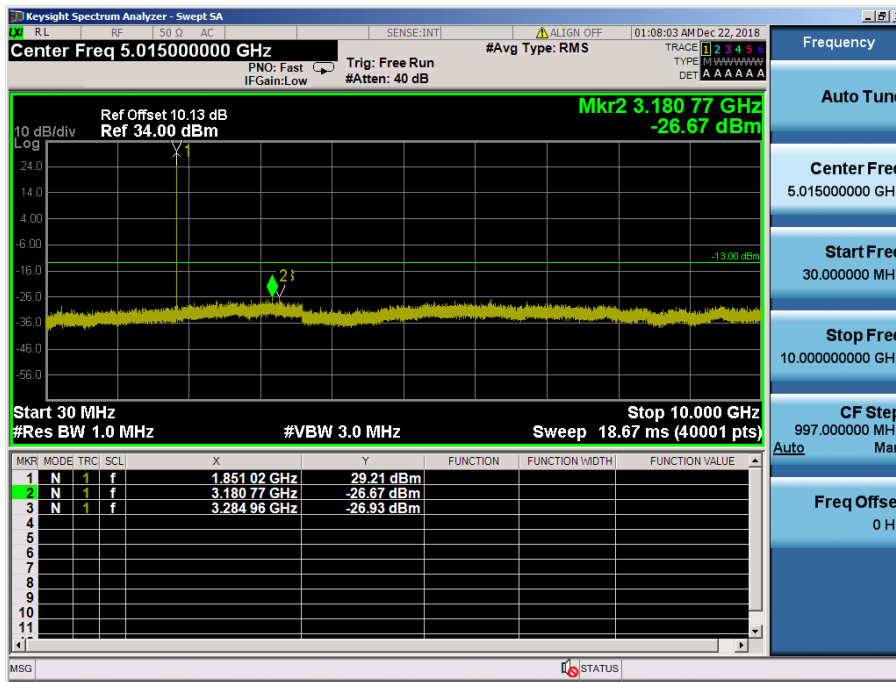

LTE Band 2 / 5MHz / 16QAM - RB Size/Offset (1/0) – Low Channel

LTE Band 2 / 5MHz / 16QAM - RB Size/Offset (1/12) – Mid Channel

LTE Band 2 / 5MHz / 16QAM - RB Size/Offset (1/12) – Mid Channel

LTE Band 2 / 5MHz / QPSK - RB Size/Offset (1/24) – High Channel

LTE Band 2 / 5MHz / QPSK - RB Size/Offset (1/24) – High Channel

LTE Band 2 / 3MHz / 16QAM - RB Size/Offset (15/0) – Low Channel

LTE Band 2 / 3MHz / 16QAM - RB Size/Offset (15/0) – Low Channel

LTE Band 2 / 3MHz / 16QAM - RB Size/Offset (8/4) – Mid Channel

LTE Band 2 / 3MHz / 16QAM - RB Size/Offset (8/4) – Mid Channel

LTE Band 2 / 3MHz / QPSK - RB Size/Offset (1/0) – High Channel

LTE Band 2 / 3MHz / QPSK - RB Size/Offset (1/0) – High Channel

LTE Band 2 / 1.4MHz / 16QAM - RB Size/Offset (3/3) – Low Channel