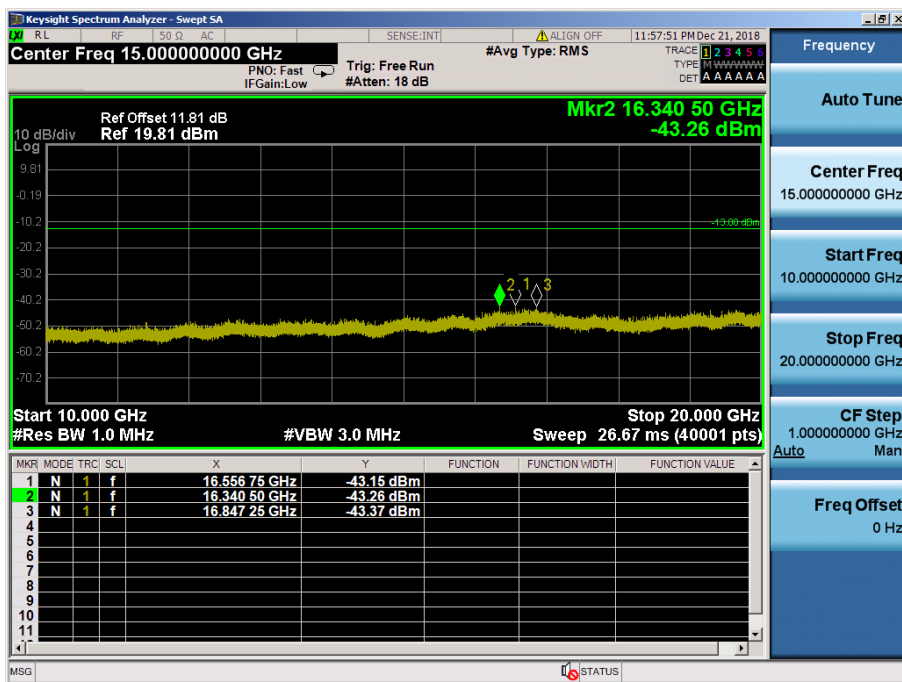

LTE Band 2 / 20MHz / 16QAM - RB Size/Offset (1/99)–Mid Channel

LTE Band 2 / 20MHz / 16QAM - RB Size/Offset (50/50) – High Channel

LTE Band 2 / 20MHz / 16QAM - RB Size/Offset (50/50) – High Channel

LTE Band 2 / 15MHz / QPSK - RB Size/Offset (1/0)-Low Channel

LTE Band 2 / 15MHz / QPSK - RB Size/Offset (1/0)-Low Channel

LTE Band 2 / 15MHz / QPSK - RB Size/Offset (36/0) – Mid Channel

LTE Band 2 / 15MHz / QPSK - RB Size/Offset (36/0) – Mid Channel

LTE Band 2 / 15MHz / QPSK - RB Size/Offset (1/36) – High Channel

LTE Band 2 / 15MHz / QPSK - RB Size/Offset (1/36) – High Channel

LTE Band 2 / 10MHz / 16QAM - RB Size/Offset (25/12) – Low Channel

LTE Band 2 / 10MHz / 16QAM - RB Size/Offset (25/12) – Low Channel

LTE Band 2 / 10MHz / 16QAM - RB Size/Offset (1/12) – Mid Channel