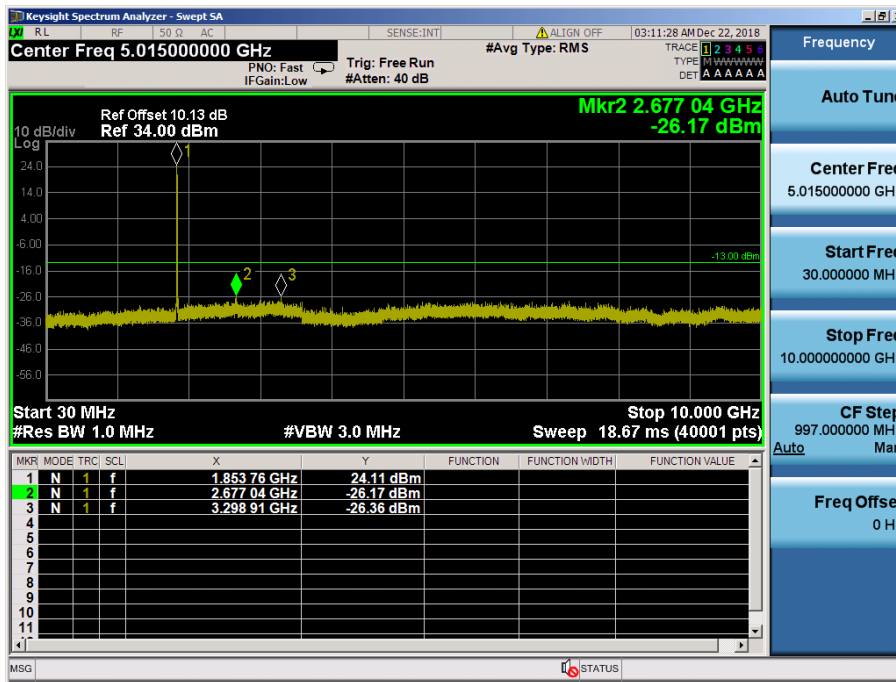

LTE Band 2 / 20MHz / 16QAM - RB Size/Offset (1/99)–Mid Channel

LTE Band 2 / 20MHz / 16QAM - RB Size/Offset (50/50) – High Channel

LTE Band 2 / 20MHz / 16QAM - RB Size/Offset (50/50) – High Channel

LTE Band 2 / 15MHz / QPSK - RB Size/Offset (1/0)-Low Channel

LTE Band 2 / 15MHz / QPSK - RB Size/Offset (1/0)-Low Channel

LTE Band 2 / 15MHz / QPSK - RB Size/Offset (36/0) – Mid Channel

LTE Band 2 / 15MHz / QPSK - RB Size/Offset (36/0) – Mid Channel

LTE Band 2 / 15MHz / QPSK - RB Size/Offset (1/36) – High Channel

LTE Band 2 / 15MHz / QPSK - RB Size/Offset (1/36) – High Channel

LTE Band 2 / 10MHz / 16QAM - RB Size/Offset (25/12) – Low Channel

LTE Band 2 / 10MHz / 16QAM - RB Size/Offset (25/12) – Low Channel

LTE Band 2 / 10MHz / 16QAM - RB Size/Offset (1/12) – Mid Channel