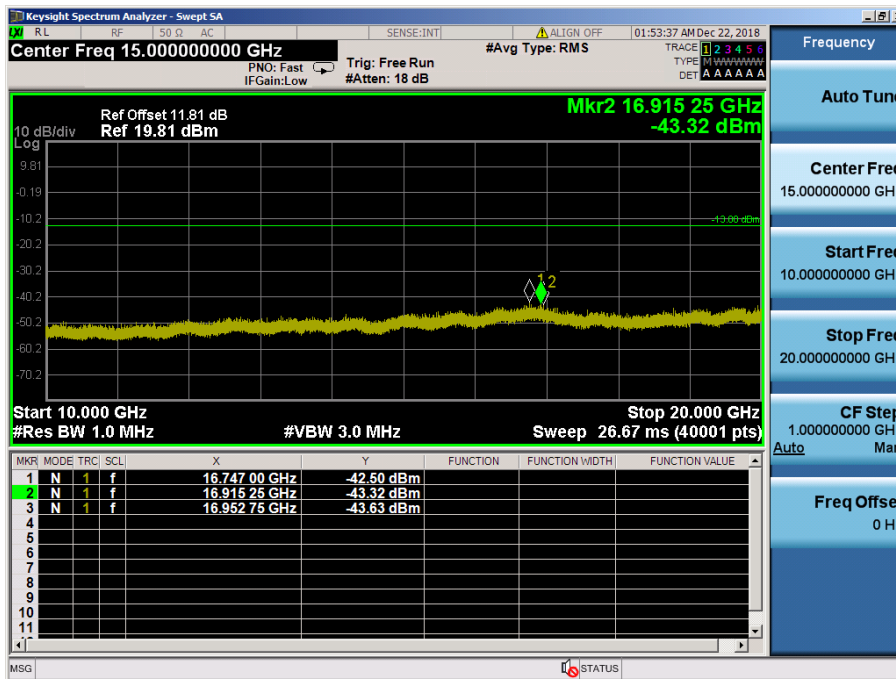

LTE Band 2 / 10MHz / 16QAM - RB Size/Offset (1/12) – Mid Channel

LTE Band 2 / 10MHz / QPSK - RB Size/Offset (25/12) – High Channel

LTE Band 2 / 10MHz / QPSK - RB Size/Offset (25/12) – High Channel

LTE Band 2 / 5MHz / 16QAM - RB Size/Offset (1/0) – Low Channel

LTE Band 2 / 5MHz / 16QAM - RB Size/Offset (1/0) – Low Channel

LTE Band 2 / 5MHz / 16QAM - RB Size/Offset (1/12) – Mid Channel

LTE Band 2 / 5MHz / 16QAM - RB Size/Offset (1/12) – Mid Channel

LTE Band 2 / 5MHz / QPSK - RB Size/Offset (1/24) – High Channel

LTE Band 2 / 5MHz / QPSK - RB Size/Offset (1/24) – High Channel

LTE Band 2 / 3MHz / 16QAM - RB Size/Offset (15/0) – Low Channel

LTE Band 2 / 3MHz / 16QAM - RB Size/Offset (15/0) – Low Channel

LTE Band 2 / 3MHz / 16QAM - RB Size/Offset (8/4) – Mid Channel