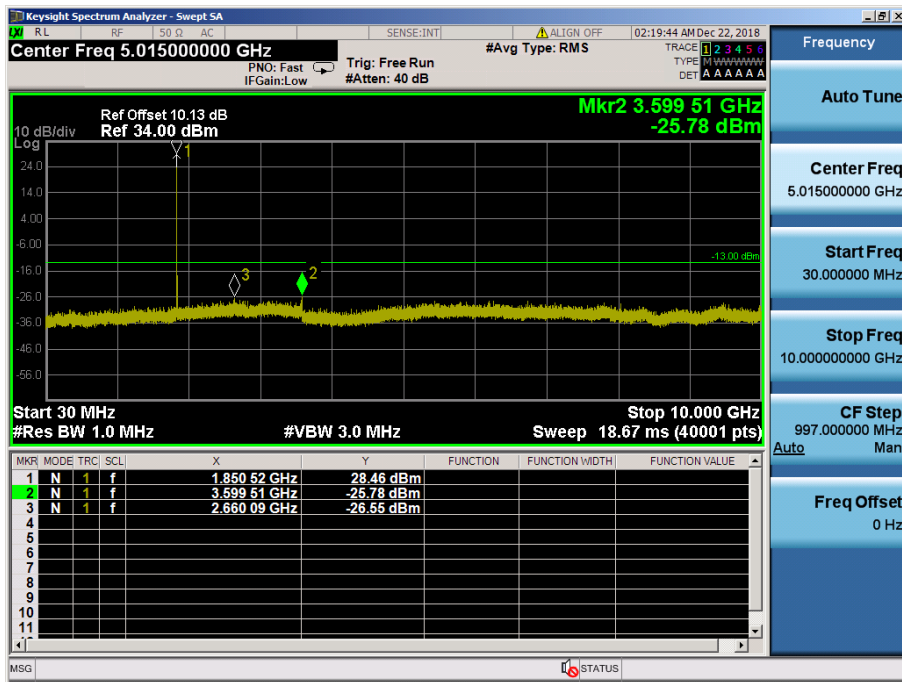

LTE Band 2 / 10MHz / 16QAM - RB Size/Offset (1/12) – Mid Channel

LTE Band 2 / 10MHz / QPSK - RB Size/Offset (25/12) – High Channel

LTE Band 2 / 10MHz / QPSK - RB Size/Offset (25/12) – High Channel

LTE Band 2 / 5MHz / 16QAM - RB Size/Offset (1/0) – Low Channel

LTE Band 2 / 5MHz / 16QAM - RB Size/Offset (1/0) – Low Channel

LTE Band 2 / 5MHz / 16QAM - RB Size/Offset (1/12) – Mid Channel

LTE Band 2 / 5MHz / 16QAM - RB Size/Offset (1/12) – Mid Channel

LTE Band 2 / 5MHz / QPSK - RB Size/Offset (1/24) – High Channel