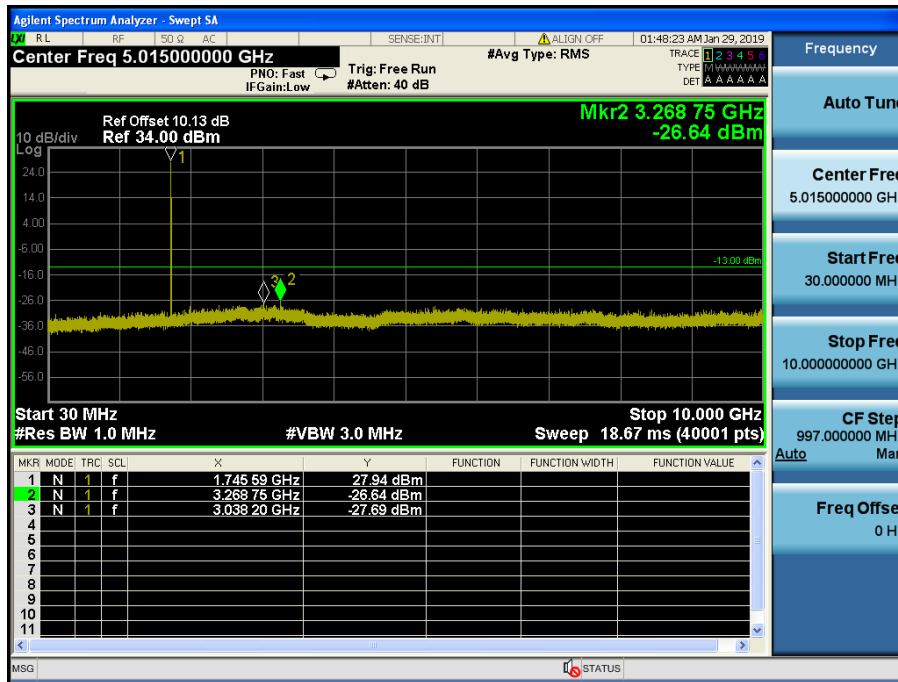

LTE Band 66 / 3MHz / QPSK - RB Size/Offset (15/0) – Low Channel

LTE Band 66 / 3MHz / QPSK - RB Size/Offset (15/0) – Low Channel

LTE Band 66 / 3MHz / QPSK - RB Size/Offset (1/7) – Mid Channel

LTE Band 66 / 3MHz / QPSK - RB Size/Offset (1/7) – Mid Channel

LTE Band 66 / 3MHz / 16QAM - RB Size/Offset (1/7) – High Channel

LTE Band 66 / 3MHz / 16QAM - RB Size/Offset (1/7) – High Channel

LTE Band 66 / 1.4MHz / QPSK - RB Size/Offset (3/3) – Low Channel

LTE Band 66 / 1.4MHz / QPSK - RB Size/Offset (3/3) – Low Channel

LTE Band 66 / 1.4MHz / QPSK - RB Size/Offset (1/5) – Mid Channel

LTE Band 66 / 1.4MHz / QPSK - RB Size/Offset (1/5) – Mid Channel I

LTE Band 66 / 1.4MHz / 16QAM - RB Size/Offset (1/5) – High Channel

LTE Band 66 / 1.4MHz / 16QAM - RB Size/Offset (1/5) – High Channel

8.4.7 LTE Band 2

LTE Band 2 / 20MHz / QPSK - RB Size/Offset (100/0) –Low Channel

LTE Band 2 / 20MHz / QPSK - RB Size/Offset (100/0) –Low Channel

LTE Band 2 / 20MHz / 16QAM - RB Size/Offset (1/99)–Mid Channel