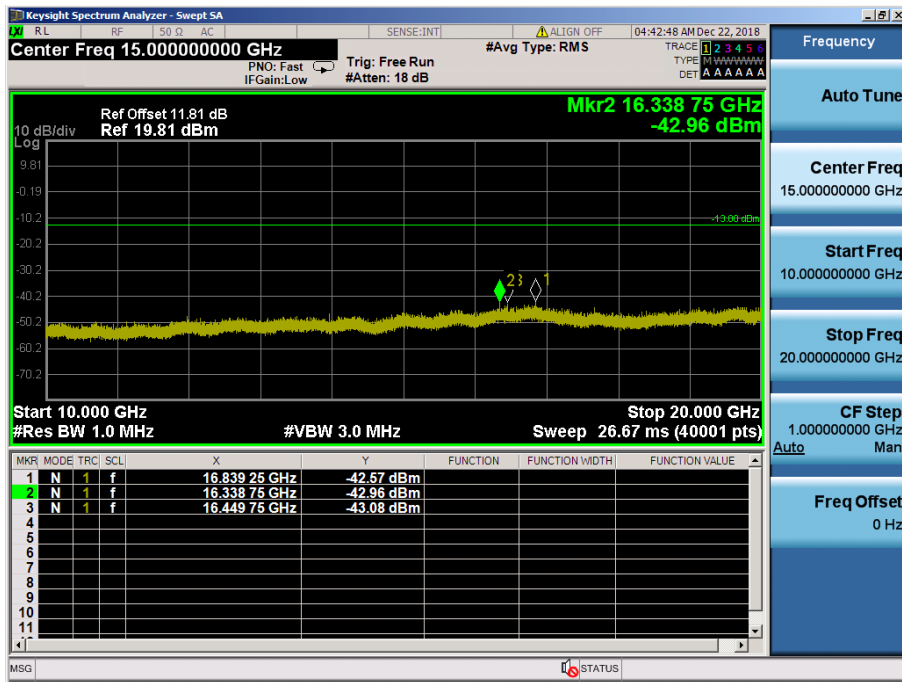

LTE Band 66 / 1.4MHz / QPSK - RB Size/Offset (1/5) – Mid Channel

LTE Band 66 / 1.4MHz / QPSK - RB Size/Offset (1/5) – Mid Channel I

LTE Band 66 / 1.4MHz / 16QAM - RB Size/Offset (1/5) – High Channel

LTE Band 66 / 1.4MHz / 16QAM - RB Size/Offset (1/5) – High Channel

8.4.7 LTE Band 2

LTE Band 2 / 20MHz / QPSK - RB Size/Offset (100/0) –Low Channel

LTE Band 2 / 20MHz / QPSK - RB Size/Offset (100/0) –Low Channel

LTE Band 2 / 20MHz / 16QAM - RB Size/Offset (1/99)–Mid Channel

LTE Band 2 / 20MHz / 16QAM - RB Size/Offset (1/99)–Mid Channel

LTE Band 2 / 20MHz / 16QAM - RB Size/Offset (50/50) – High Channel

LTE Band 2 / 20MHz / 16QAM - RB Size/Offset (50/50) – High Channel

LTE Band 2 / 15MHz / QPSK - RB Size/Offset (1/0)-Low Channel