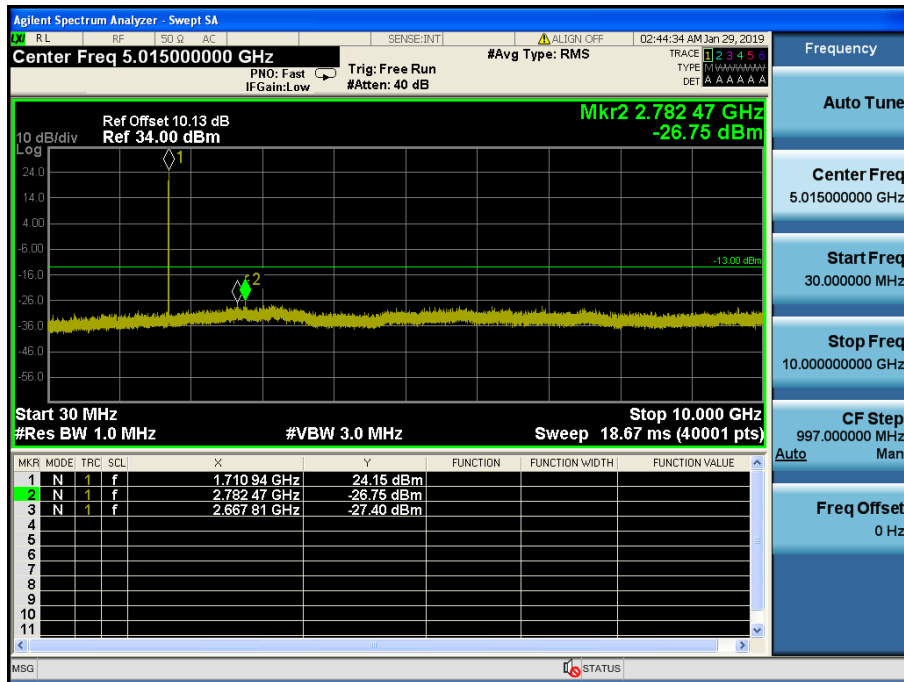

LTE Band 66 / 5MHz / QPSK - RB Size/Offset (1/0) – Mid Channel

LTE Band 66 / 5MHz / QPSK - RB Size/Offset (1/0) – Mid Channel

LTE Band 66 / 5MHz / QPSK - RB Size/Offset (12/13) – High Channel

LTE Band 66 / 5MHz / QPSK - RB Size/Offset (12/13) – High Channel

LTE Band 66 / 3MHz / QPSK - RB Size/Offset (15/0) – Low Channel

LTE Band 66 / 3MHz / QPSK - RB Size/Offset (15/0) – Low Channel

LTE Band 66 / 3MHz / QPSK - RB Size/Offset (1/7) – Mid Channel

LTE Band 66 / 3MHz / QPSK - RB Size/Offset (1/7) – Mid Channel

LTE Band 66 / 3MHz / 16QAM - RB Size/Offset (1/7) – High Channel

LTE Band 66 / 3MHz / 16QAM - RB Size/Offset (1/7) – High Channel

LTE Band 66 / 1.4MHz / QPSK - RB Size/Offset (3/3) – Low Channel

LTE Band 66 / 1.4MHz / QPSK - RB Size/Offset (3/3) – Low Channel