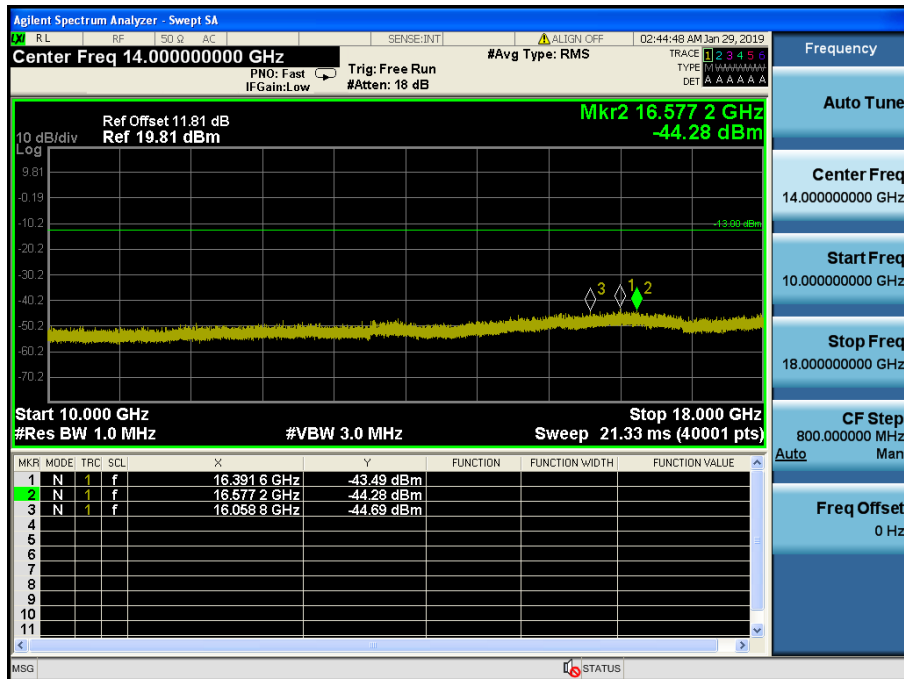

LTE Band 66 / 5MHz / QPSK - RB Size/Offset (1/0) – Mid Channel

LTE Band 66 / 5MHz / QPSK - RB Size/Offset (1/0) – Mid Channel

LTE Band 66 / 5MHz / QPSK - RB Size/Offset (12/13) – High Channel

LTE Band 66 / 5MHz / QPSK - RB Size/Offset (12/13) – High Channel

LTE Band 66 / 3MHz / QPSK - RB Size/Offset (15/0) – Low Channel

LTE Band 66 / 3MHz / QPSK - RB Size/Offset (15/0) – Low Channel

LTE Band 66 / 3MHz / QPSK - RB Size/Offset (1/7) – Mid Channel

LTE Band 66 / 3MHz / QPSK - RB Size/Offset (1/7) – Mid Channel

LTE Band 66 / 3MHz / 16QAM - RB Size/Offset (1/7) – High Channel

LTE Band 66 / 3MHz / 16QAM - RB Size/Offset (1/7) – High Channel

LTE Band 66 / 1.4MHz / QPSK - RB Size/Offset (3/3) – Low Channel

LTE Band 66 / 1.4MHz / QPSK - RB Size/Offset (3/3) – Low Channel