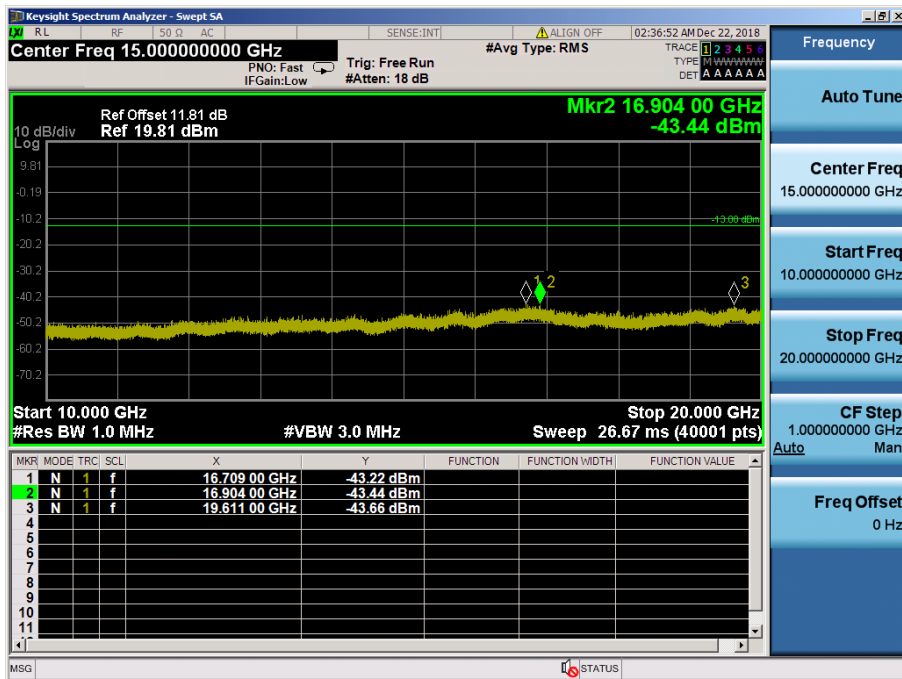

LTE Band 2 / 10MHz / 16QAM - RB Size/Offset (1/12) – Mid Channel

LTE Band 2 / 10MHz / QPSK - RB Size/Offset (25/12) – High Channel

LTE Band 2 / 10MHz / QPSK - RB Size/Offset (25/12) – High Channel

LTE Band 2 / 5MHz / 16QAM - RB Size/Offset (1/0) – Low Channel

LTE Band 2 / 5MHz / 16QAM - RB Size/Offset (1/0) – Low Channel

LTE Band 2 / 5MHz / 16QAM - RB Size/Offset (1/12) – Mid Channel

LTE Band 2 / 5MHz / 16QAM - RB Size/Offset (1/12) – Mid Channel

LTE Band 2 / 5MHz / QPSK - RB Size/Offset (1/24) – High Channel