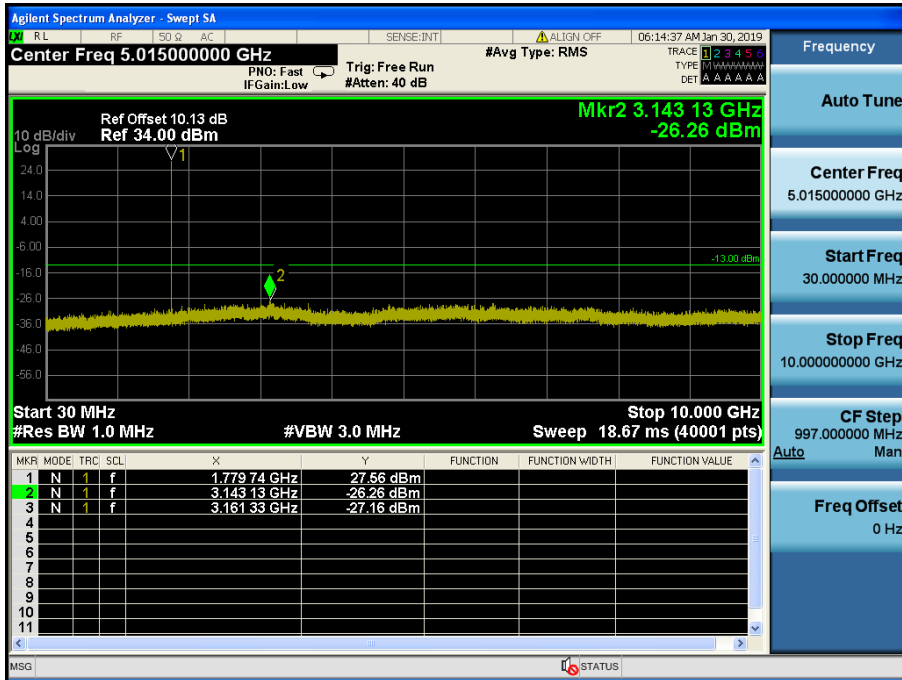

LTE Band 66 / 3MHz / QPSK - RB Size/Offset (15/0) – Low Channel

LTE Band 66 / 3MHz / QPSK - RB Size/Offset (15/0) – Low Channel

LTE Band 66 / 3MHz / QPSK - RB Size/Offset (1/7) – Mid Channel

LTE Band 66 / 3MHz / QPSK - RB Size/Offset (1/7) – Mid Channel

LTE Band 66 / 3MHz / 16QAM - RB Size/Offset (1/7) – High Channel

LTE Band 66 / 3MHz / 16QAM - RB Size/Offset (1/7) – High Channel

LTE Band 66 / 1.4MHz / QPSK - RB Size/Offset (3/3) – Low Channel

LTE Band 66 / 1.4MHz / QPSK - RB Size/Offset (3/3) – Low Channel

LTE Band 66 / 1.4MHz / QPSK - RB Size/Offset (1/5) – Mid Channel

LTE Band 66 / 1.4MHz / QPSK - RB Size/Offset (1/5) – Mid Channel I

LTE Band 66 / 1.4MHz / 16QAM - RB Size/Offset (1/5) – High Channel

LTE Band 66 / 1.4MHz / 16QAM - RB Size/Offset (1/5) – High Channel

8.4.7 LTE Band 2

LTE Band 2 / 20MHz / QPSK - RB Size/Offset (100/0) –Low Channel

LTE Band 2 / 20MHz / QPSK - RB Size/Offset (100/0) –Low Channel

LTE Band 2 / 20MHz / 16QAM - RB Size/Offset (1/99)–Mid Channel