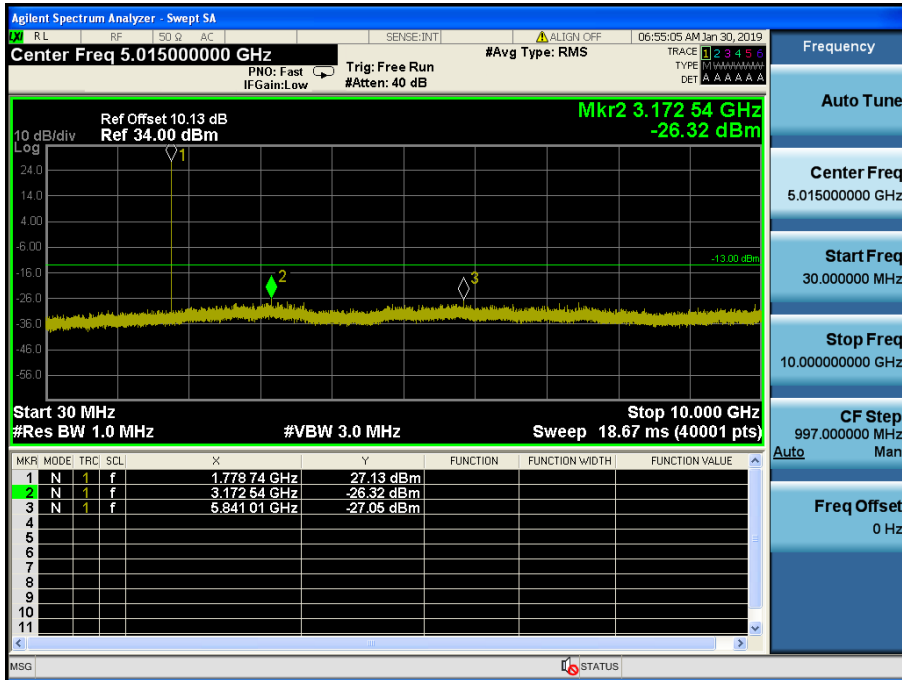

LTE Band 66 / 5MHz / QPSK - RB Size/Offset (1/0) – Mid Channel

LTE Band 66 / 5MHz / QPSK - RB Size/Offset (1/0) – Mid Channel

LTE Band 66 / 5MHz / QPSK - RB Size/Offset (12/13) – High Channel

LTE Band 66 / 5MHz / QPSK - RB Size/Offset (12/13) – High Channel

LTE Band 66 / 3MHz / QPSK - RB Size/Offset (15/0) – Low Channel

LTE Band 66 / 3MHz / QPSK - RB Size/Offset (15/0) – Low Channel

LTE Band 66 / 3MHz / QPSK - RB Size/Offset (1/7) – Mid Channel

LTE Band 66 / 3MHz / QPSK - RB Size/Offset (1/7) – Mid Channel

LTE Band 66 / 3MHz / 16QAM - RB Size/Offset (1/7) – High Channel

LTE Band 66 / 3MHz / 16QAM - RB Size/Offset (1/7) – High Channel

LTE Band 66 / 1.4MHz / QPSK - RB Size/Offset (3/3) – Low Channel

LTE Band 66 / 1.4MHz / QPSK - RB Size/Offset (3/3) – Low Channel

LTE Band 66 / 1.4MHz / QPSK - RB Size/Offset (1/5) – Mid Channel

LTE Band 66 / 1.4MHz / QPSK - RB Size/Offset (1/5) – Mid Channel I

LTE Band 66 / 1.4MHz / 16QAM - RB Size/Offset (1/5) – High Channel

LTE Band 66 / 1.4MHz / 16QAM - RB Size/Offset (1/5) – High Channel