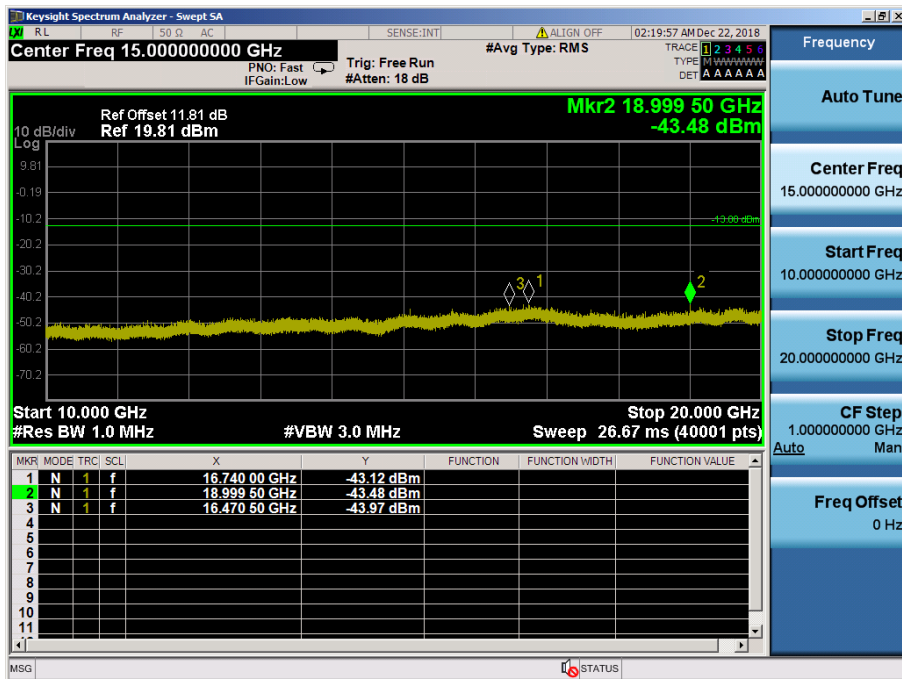

LTE Band 2 / 15MHz / QPSK - RB Size/Offset (1/36) – High Channel

LTE Band 2 / 10MHz / 16QAM - RB Size/Offset (25/12) – Low Channel

LTE Band 2 / 10MHz / 16QAM - RB Size/Offset (25/12) – Low Channel

LTE Band 2 / 10MHz / 16QAM - RB Size/Offset (1/12) – Mid Channel

LTE Band 2 / 10MHz / 16QAM - RB Size/Offset (1/12) – Mid Channel

LTE Band 2 / 10MHz / QPSK - RB Size/Offset (25/12) – High Channel

LTE Band 2 / 10MHz / QPSK - RB Size/Offset (25/12) – High Channel

LTE Band 2 / 5MHz / 16QAM - RB Size/Offset (1/0) – Low Channel

LTE Band 2 / 5MHz / 16QAM - RB Size/Offset (1/0) – Low Channel

LTE Band 2 / 5MHz / 16QAM - RB Size/Offset (1/12) – Mid Channel

LTE Band 2 / 5MHz / 16QAM - RB Size/Offset (1/12) – Mid Channel

LTE Band 2 / 5MHz / QPSK - RB Size/Offset (1/24) – High Channel