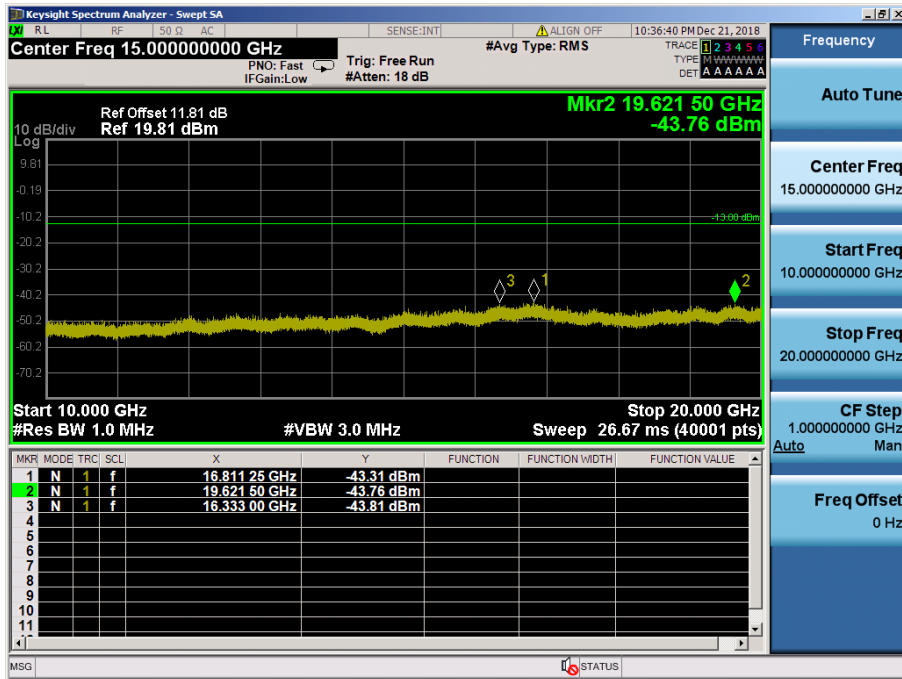

LTE Band 2 / 10MHz / 16QAM - RB Size/Offset (1/12) – Mid Channel

LTE Band 2 / 10MHz / QPSK - RB Size/Offset (25/12) – High Channel

LTE Band 2 / 10MHz / QPSK - RB Size/Offset (25/12) – High Channel

LTE Band 2 / 5MHz / 16QAM - RB Size/Offset (1/0) – Low Channel

LTE Band 2 / 5MHz / 16QAM - RB Size/Offset (1/0) – Low Channel

LTE Band 2 / 5MHz / 16QAM - RB Size/Offset (1/12) – Mid Channel

LTE Band 2 / 5MHz / 16QAM - RB Size/Offset (1/12) – Mid Channel

LTE Band 2 / 5MHz / QPSK - RB Size/Offset (1/24) – High Channel

LTE Band 2 / 5MHz / QPSK - RB Size/Offset (1/24) – High Channel

LTE Band 2 / 3MHz / 16QAM - RB Size/Offset (15/0) – Low Channel

LTE Band 2 / 3MHz / 16QAM - RB Size/Offset (15/0) – Low Channel

LTE Band 2 / 3MHz / 16QAM - RB Size/Offset (8/4) – Mid Channel

LTE Band 2 / 3MHz / 16QAM - RB Size/Offset (8/4) – Mid Channel

LTE Band 2 / 3MHz / QPSK - RB Size/Offset (1/0) – High Channel

LTE Band 2 / 3MHz / QPSK - RB Size/Offset (1/0) – High Channel

LTE Band 2 / 1.4MHz / 16QAM - RB Size/Offset (3/3) – Low Channel