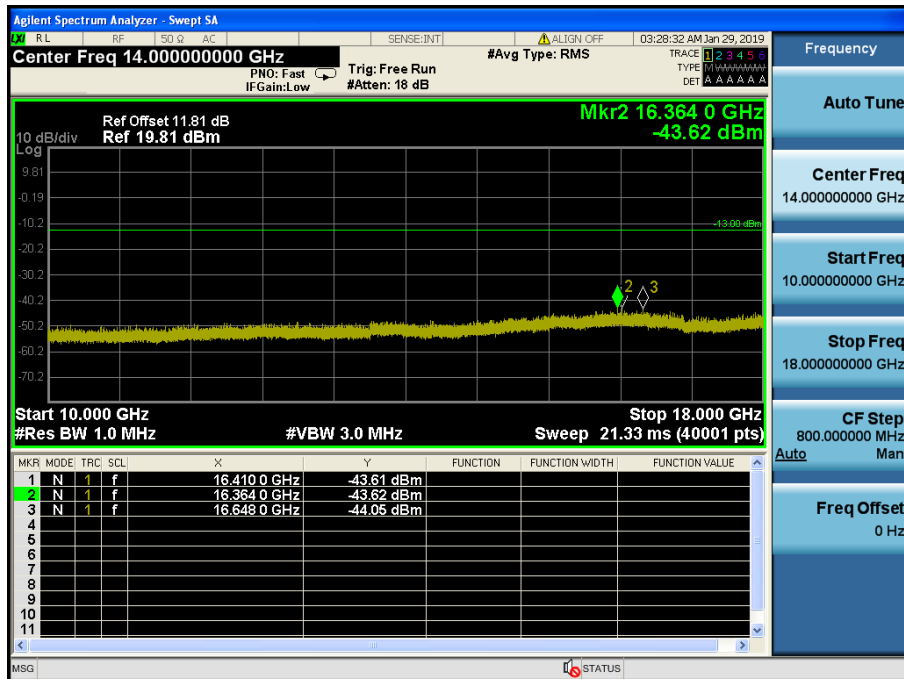

LTE Band 66 / 5MHz / QPSK - RB Size/Offset (1/0) – Mid Channel

LTE Band 66 / 5MHz / QPSK - RB Size/Offset (1/0) – Mid Channel

LTE Band 66 / 5MHz / QPSK - RB Size/Offset (12/13) – High Channel

LTE Band 66 / 5MHz / QPSK - RB Size/Offset (12/13) – High Channel

LTE Band 66 / 3MHz / QPSK - RB Size/Offset (15/0) – Low Channel

LTE Band 66 / 3MHz / QPSK - RB Size/Offset (15/0) – Low Channel

LTE Band 66 / 3MHz / QPSK - RB Size/Offset (1/7) – Mid Channel

LTE Band 66 / 3MHz / QPSK - RB Size/Offset (1/7) – Mid Channel

LTE Band 66 / 3MHz / 16QAM - RB Size/Offset (1/7) – High Channel

LTE Band 66 / 3MHz / 16QAM - RB Size/Offset (1/7) – High Channel

LTE Band 66 / 1.4MHz / QPSK - RB Size/Offset (3/3) – Low Channel

LTE Band 66 / 1.4MHz / QPSK - RB Size/Offset (3/3) – Low Channel