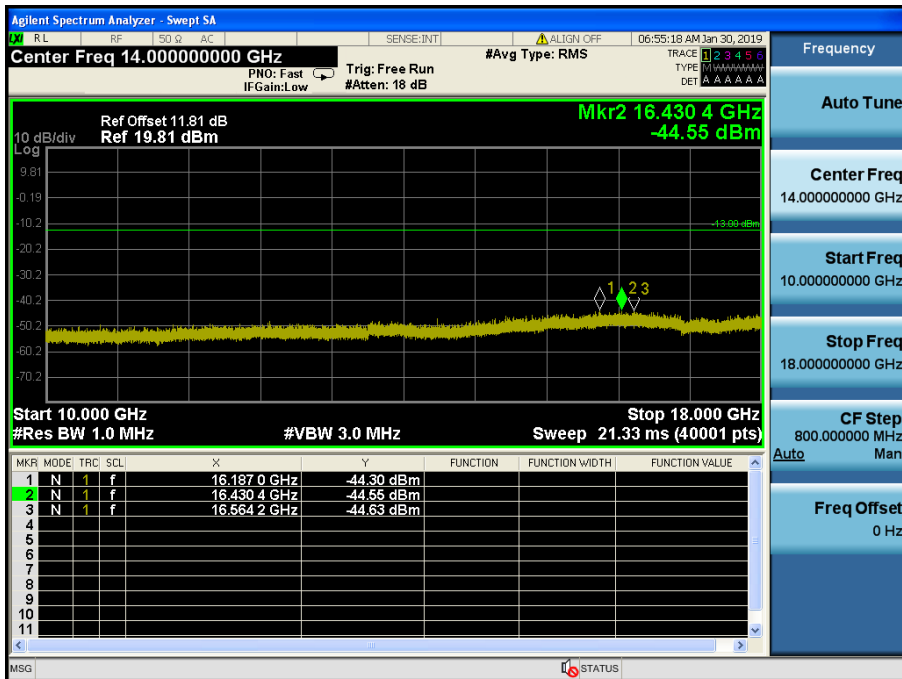

LTE Band 66 / 5MHz / QPSK - RB Size/Offset (1/0) – Mid Channel

LTE Band 66 / 5MHz / QPSK - RB Size/Offset (1/0) – Mid Channel

LTE Band 66 / 5MHz / QPSK - RB Size/Offset (12/13) – High Channel

LTE Band 66 / 5MHz / QPSK - RB Size/Offset (12/13) – High Channel

LTE Band 66 / 3MHz / QPSK - RB Size/Offset (15/0) – Low Channel

LTE Band 66 / 3MHz / QPSK - RB Size/Offset (15/0) – Low Channel

LTE Band 66 / 3MHz / QPSK - RB Size/Offset (1/7) – Mid Channel

LTE Band 66 / 3MHz / QPSK - RB Size/Offset (1/7) – Mid Channel

LTE Band 66 / 3MHz / 16QAM - RB Size/Offset (1/7) – High Channel

LTE Band 66 / 3MHz / 16QAM - RB Size/Offset (1/7) – High Channel

LTE Band 66 / 1.4MHz / QPSK - RB Size/Offset (3/3) – Low Channel

LTE Band 66 / 1.4MHz / QPSK - RB Size/Offset (3/3) – Low Channel

LTE Band 66 / 1.4MHz / QPSK - RB Size/Offset (1/5) – Mid Channel

LTE Band 66 / 1.4MHz / QPSK - RB Size/Offset (1/5) – Mid Channel I

LTE Band 66 / 1.4MHz / 16QAM - RB Size/Offset (1/5) – High Channel

LTE Band 66 / 1.4MHz / 16QAM - RB Size/Offset (1/5) – High Channel