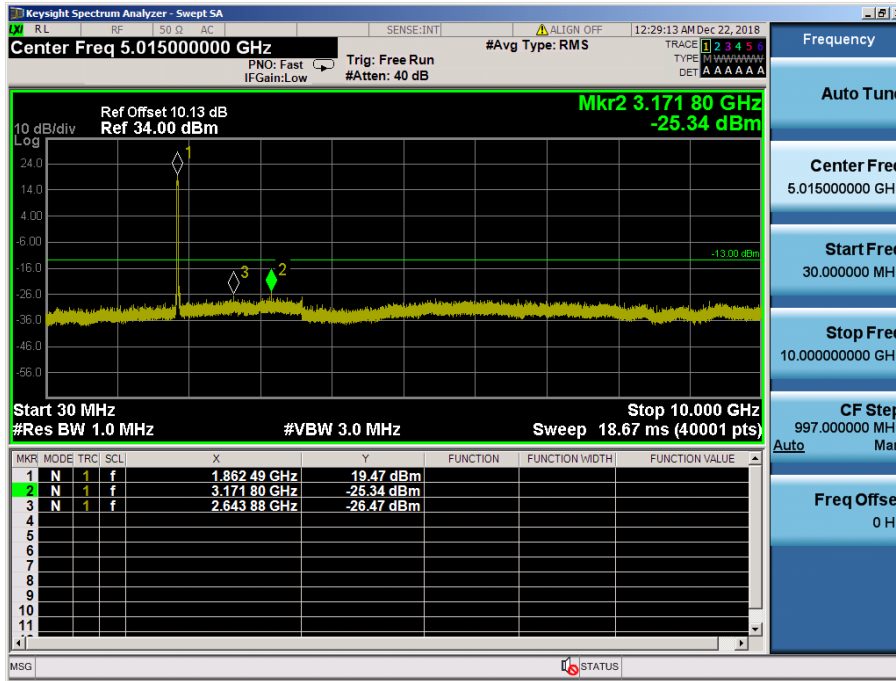

LTE Band 66 / 1.4MHz / QPSK - RB Size/Offset (1/5) – Mid Channel

LTE Band 66 / 1.4MHz / QPSK - RB Size/Offset (1/5) – Mid Channel I

LTE Band 66 / 1.4MHz / 16QAM - RB Size/Offset (1/5) – High Channel

LTE Band 66 / 1.4MHz / 16QAM - RB Size/Offset (1/5) – High Channel

8.4.7 LTE Band 2

LTE Band 2 / 20MHz / QPSK - RB Size/Offset (100/0) –Low Channel

LTE Band 2 / 20MHz / QPSK - RB Size/Offset (100/0) –Low Channel

LTE Band 2 / 20MHz / 16QAM - RB Size/Offset (1/99)–Mid Channel