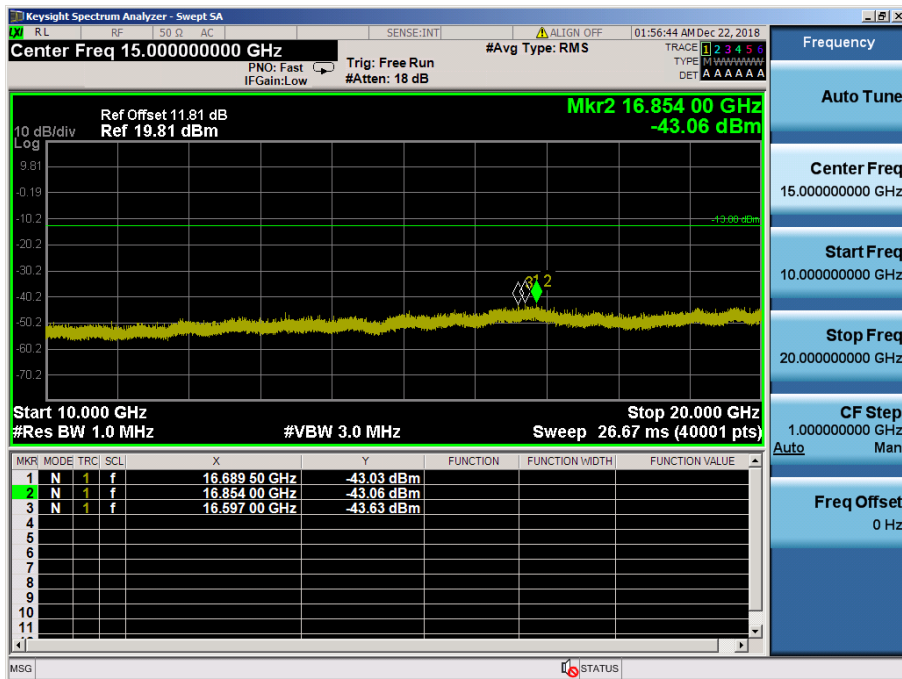

LTE Band 2 / 5MHz / 16QAM - RB Size/Offset (1/0) – Low Channel

LTE Band 2 / 5MHz / 16QAM - RB Size/Offset (1/12) – Mid Channel

LTE Band 2 / 5MHz / 16QAM - RB Size/Offset (1/12) – Mid Channel

LTE Band 2 / 5MHz / QPSK - RB Size/Offset (1/24) – High Channel

LTE Band 2 / 5MHz / QPSK - RB Size/Offset (1/24) – High Channel

LTE Band 2 / 3MHz / 16QAM - RB Size/Offset (15/0) – Low Channel

LTE Band 2 / 3MHz / 16QAM - RB Size/Offset (15/0) – Low Channel

LTE Band 2 / 3MHz / 16QAM - RB Size/Offset (8/4) – Mid Channel

LTE Band 2 / 3MHz / 16QAM - RB Size/Offset (8/4) – Mid Channel

LTE Band 2 / 3MHz / QPSK - RB Size/Offset (1/0) – High Channel

LTE Band 2 / 3MHz / QPSK - RB Size/Offset (1/0) – High Channel

LTE Band 2 / 1.4MHz / 16QAM - RB Size/Offset (3/3) – Low Channel