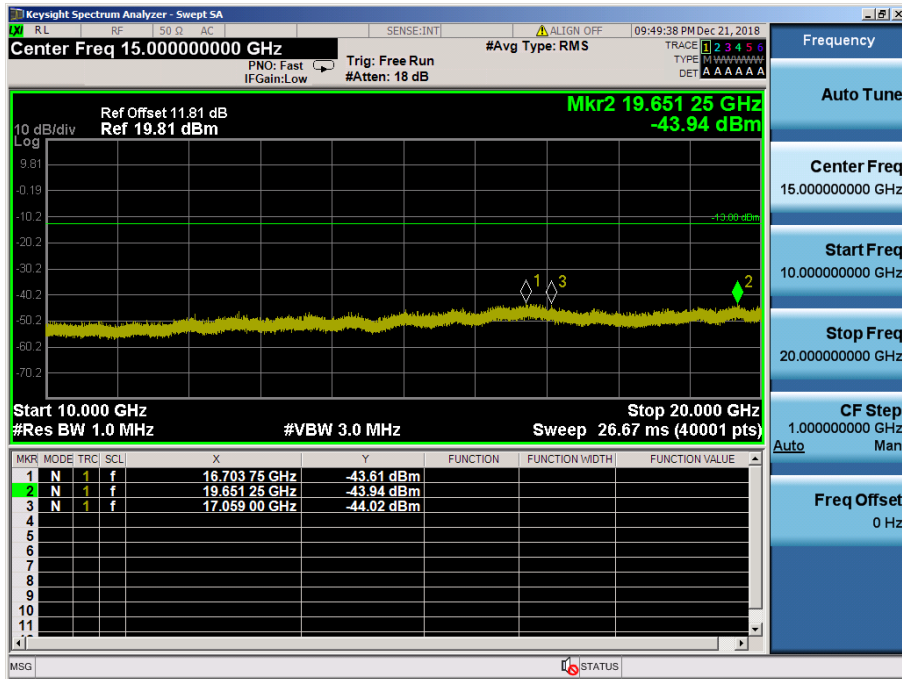

LTE Band 2 / 5MHz / 16QAM - RB Size/Offset (1/0) – Low Channel

LTE Band 2 / 5MHz / 16QAM - RB Size/Offset (1/12) – Mid Channel

LTE Band 2 / 5MHz / 16QAM - RB Size/Offset (1/12) – Mid Channel

LTE Band 2 / 5MHz / QPSK - RB Size/Offset (1/24) – High Channel

LTE Band 2 / 5MHz / QPSK - RB Size/Offset (1/24) – High Channel

LTE Band 2 / 3MHz / 16QAM - RB Size/Offset (15/0) – Low Channel

LTE Band 2 / 3MHz / 16QAM - RB Size/Offset (15/0) – Low Channel

LTE Band 2 / 3MHz / 16QAM - RB Size/Offset (8/4) – Mid Channel

LTE Band 2 / 3MHz / 16QAM - RB Size/Offset (8/4) – Mid Channel

LTE Band 2 / 3MHz / QPSK - RB Size/Offset (1/0) – High Channel

LTE Band 2 / 3MHz / QPSK - RB Size/Offset (1/0) – High Channel

LTE Band 2 / 1.4MHz / 16QAM - RB Size/Offset (3/3) – Low Channel