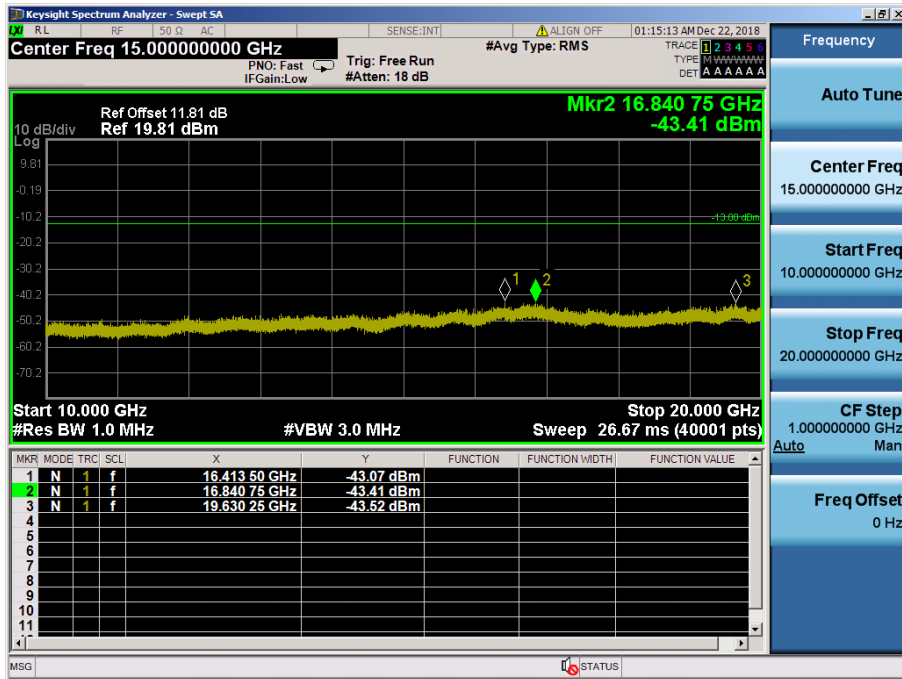

LTE Band 2 / 5MHz / QPSK - RB Size/Offset (1/24) – High Channel

LTE Band 2 / 3MHz / 16QAM - RB Size/Offset (15/0) – Low Channel

LTE Band 2 / 3MHz / 16QAM - RB Size/Offset (15/0) – Low Channel

LTE Band 2 / 3MHz / 16QAM - RB Size/Offset (8/4) – Mid Channel

LTE Band 2 / 3MHz / 16QAM - RB Size/Offset (8/4) – Mid Channel

LTE Band 2 / 3MHz / QPSK - RB Size/Offset (1/0) – High Channel

LTE Band 2 / 3MHz / QPSK - RB Size/Offset (1/0) – High Channel

LTE Band 2 / 1.4MHz / 16QAM - RB Size/Offset (3/3) – Low Channel

LTE Band 2 / 1.4MHz / 16QAM - RB Size/Offset (3/3) – Low Channel

LTE Band 2 / 1.4MHz / 16QAM - RB Size/Offset (3/3) – Mid Channel

LTE Band 2 / 1.4MHz / 16QAM - RB Size/Offset (3/3) – Mid Channel

LTE Band 2 / 1.4MHz / 16QAM - RB Size/Offset (1/5) – High Channel

LTE Band 2 / 1.4MHz / 16QAM - RB Size/Offset (1/5) – High Channel