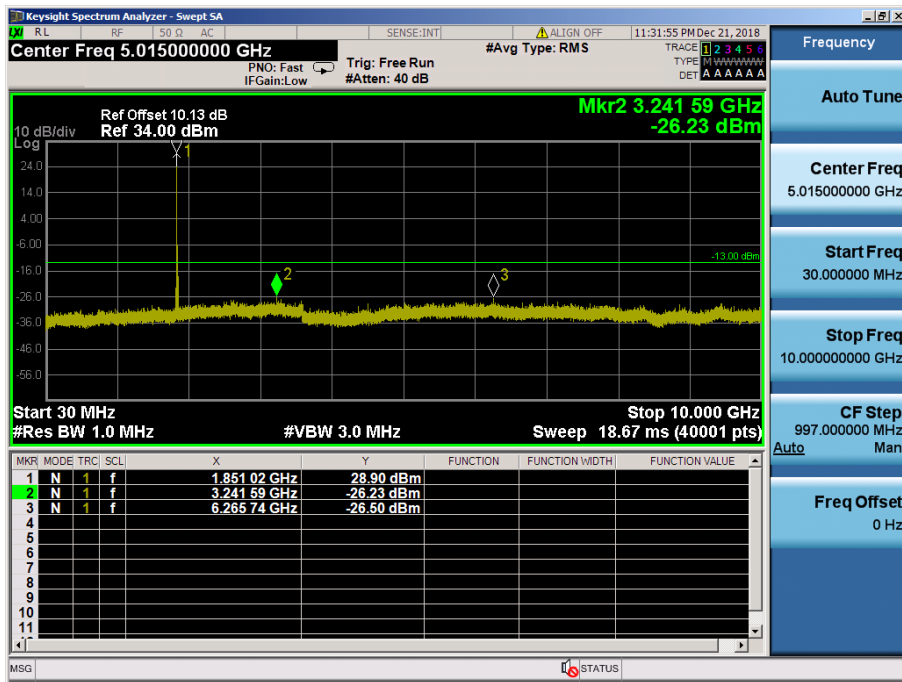

LTE Band 66 / 1.4MHz / QPSK - RB Size/Offset (1/5) – Mid Channel

LTE Band 66 / 1.4MHz / QPSK - RB Size/Offset (1/5) – Mid Channel I

LTE Band 66 / 1.4MHz / 16QAM - RB Size/Offset (1/5) – High Channel

LTE Band 66 / 1.4MHz / 16QAM - RB Size/Offset (1/5) – High Channel

8.4.7 LTE Band 2

LTE Band 2 / 20MHz / QPSK - RB Size/Offset (100/0) –Low Channel

LTE Band 2 / 20MHz / QPSK - RB Size/Offset (100/0) –Low Channel

LTE Band 2 / 20MHz / 16QAM - RB Size/Offset (1/99)–Mid Channel

LTE Band 2 / 20MHz / 16QAM - RB Size/Offset (1/99)–Mid Channel

LTE Band 2 / 20MHz / 16QAM - RB Size/Offset (50/50) – High Channel

LTE Band 2 / 20MHz / 16QAM - RB Size/Offset (50/50) – High Channel

LTE Band 2 / 15MHz / QPSK - RB Size/Offset (1/0)-Low Channel