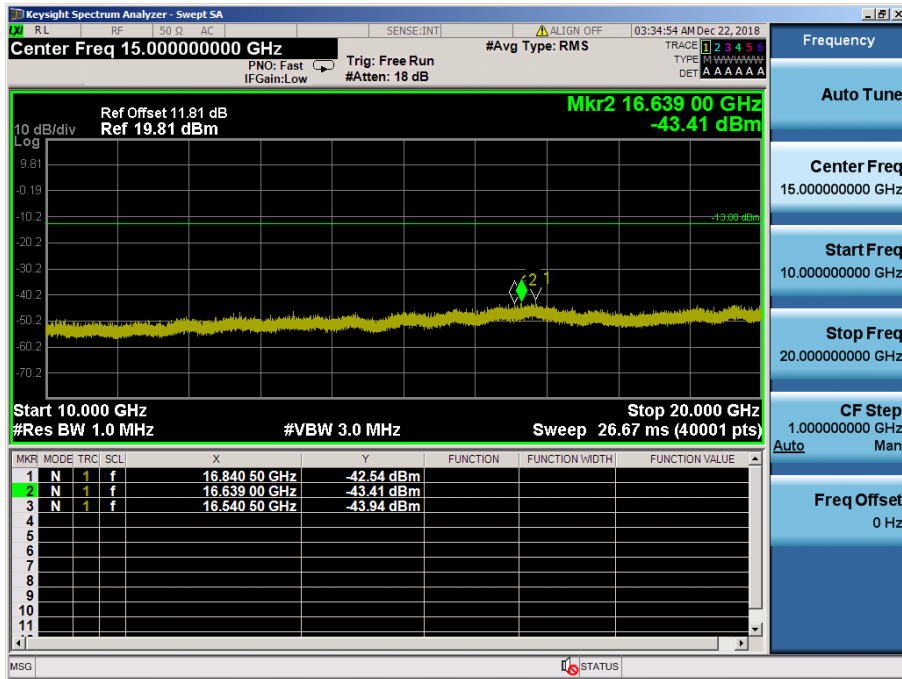

LTE Band 2 / 15MHz / QPSK - RB Size/Offset (1/0)-Low Channel

LTE Band 2 / 15MHz / QPSK - RB Size/Offset (36/0) – Mid Channel

LTE Band 2 / 15MHz / QPSK - RB Size/Offset (36/0) – Mid Channel

LTE Band 2 / 15MHz / QPSK - RB Size/Offset (1/36) – High Channel

LTE Band 2 / 15MHz / QPSK - RB Size/Offset (1/36) – High Channel

LTE Band 2 / 10MHz / 16QAM - RB Size/Offset (25/12) – Low Channel

LTE Band 2 / 10MHz / 16QAM - RB Size/Offset (25/12) – Low Channel

LTE Band 2 / 10MHz / 16QAM - RB Size/Offset (1/12) – Mid Channel

LTE Band 2 / 10MHz / 16QAM - RB Size/Offset (1/12) – Mid Channel

LTE Band 2 / 10MHz / QPSK - RB Size/Offset (25/12) – High Channel

LTE Band 2 / 10MHz / QPSK - RB Size/Offset (25/12) – High Channel

LTE Band 2 / 5MHz / 16QAM - RB Size/Offset (1/0) – Low Channel