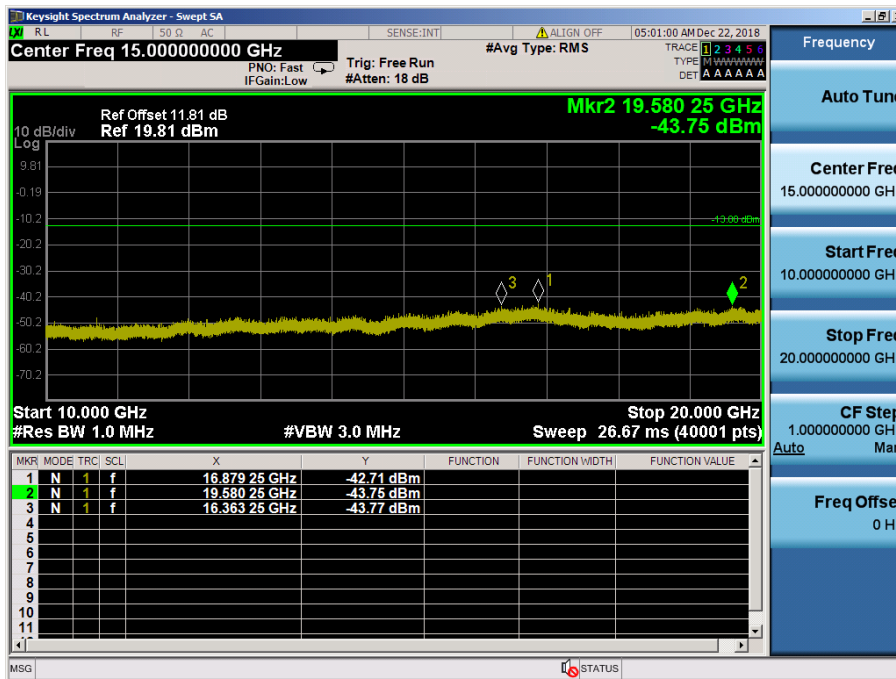

LTE Band 66 / 1.4MHz / QPSK - RB Size/Offset (1/5) – Mid Channel

LTE Band 66 / 1.4MHz / QPSK - RB Size/Offset (1/5) – Mid Channel I

LTE Band 66 / 1.4MHz / 16QAM - RB Size/Offset (1/5) – High Channel

LTE Band 66 / 1.4MHz / 16QAM - RB Size/Offset (1/5) – High Channel

8.4.7 LTE Band 2

LTE Band 2 / 20MHz / QPSK - RB Size/Offset (100/0) –Low Channel

LTE Band 2 / 20MHz / QPSK - RB Size/Offset (100/0) –Low Channel

LTE Band 2 / 20MHz / 16QAM - RB Size/Offset (1/99)–Mid Channel

LTE Band 2 / 20MHz / 16QAM - RB Size/Offset (1/99)–Mid Channel

LTE Band 2 / 20MHz / 16QAM - RB Size/Offset (50/50) – High Channel

LTE Band 2 / 20MHz / 16QAM - RB Size/Offset (50/50) – High Channel

LTE Band 2 / 15MHz / QPSK - RB Size/Offset (1/0)-Low Channel