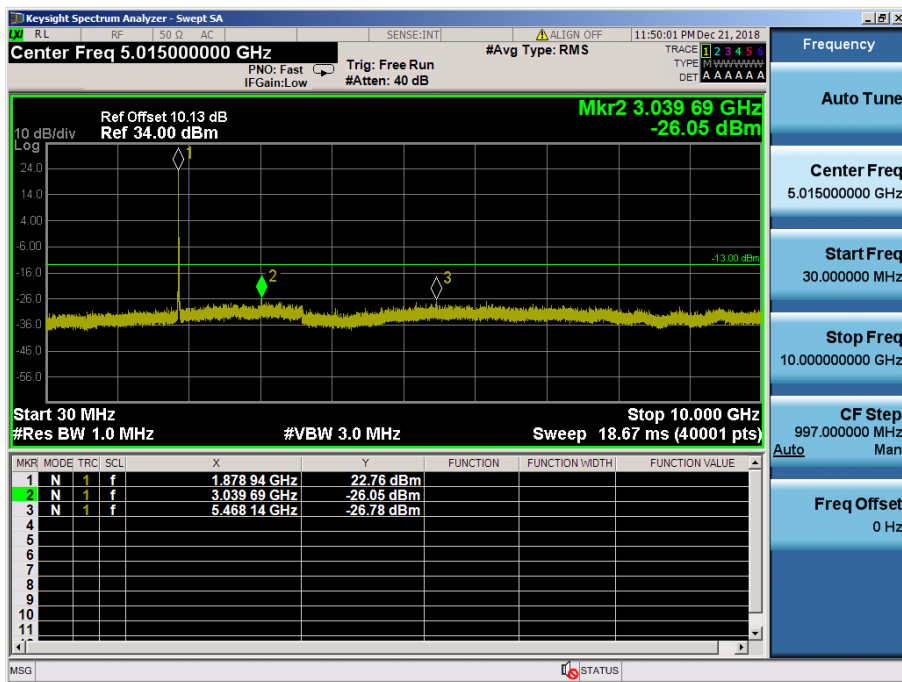

8.4.7 LTE Band 2

LTE Band 2 / 20MHz / QPSK - RB Size/Offset (100/0) –Low Channel

LTE Band 2 / 20MHz / QPSK - RB Size/Offset (100/0) –Low Channel

LTE Band 2 / 20MHz / 16QAM - RB Size/Offset (1/99)–Mid Channel

LTE Band 2 / 20MHz / 16QAM - RB Size/Offset (1/99)–Mid Channel

LTE Band 2 / 20MHz / 16QAM - RB Size/Offset (50/50) – High Channel

LTE Band 2 / 20MHz / 16QAM - RB Size/Offset (50/50) – High Channel

LTE Band 2 / 15MHz / QPSK - RB Size/Offset (1/0)-Low Channel

LTE Band 2 / 15MHz / QPSK - RB Size/Offset (1/0)-Low Channel

LTE Band 2 / 15MHz / QPSK - RB Size/Offset (36/0) – Mid Channel

LTE Band 2 / 15MHz / QPSK - RB Size/Offset (36/0) – Mid Channel

LTE Band 2 / 15MHz / QPSK - RB Size/Offset (1/36) – High Channel