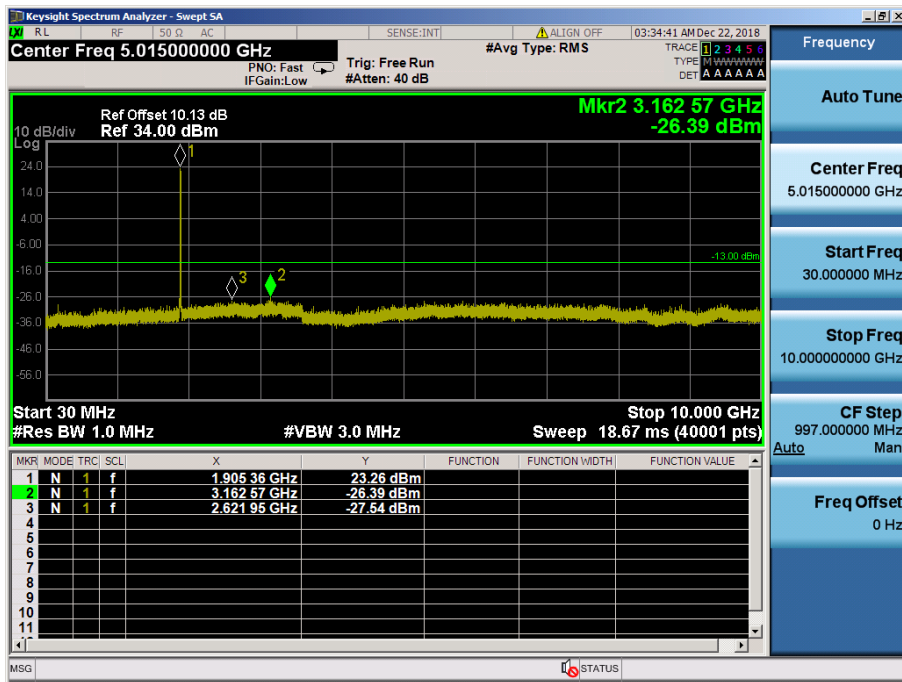

LTE Band 2 / 15MHz / QPSK - RB Size/Offset (1/36) – High Channel

LTE Band 2 / 10MHz / 16QAM - RB Size/Offset (25/12) – Low Channel

LTE Band 2 / 10MHz / 16QAM - RB Size/Offset (25/12) – Low Channel

LTE Band 2 / 10MHz / 16QAM - RB Size/Offset (1/12) – Mid Channel

LTE Band 2 / 10MHz / 16QAM - RB Size/Offset (1/12) – Mid Channel

LTE Band 2 / 10MHz / QPSK - RB Size/Offset (25/12) – High Channel

LTE Band 2 / 10MHz / QPSK - RB Size/Offset (25/12) – High Channel

LTE Band 2 / 5MHz / 16QAM - RB Size/Offset (1/0) – Low Channel