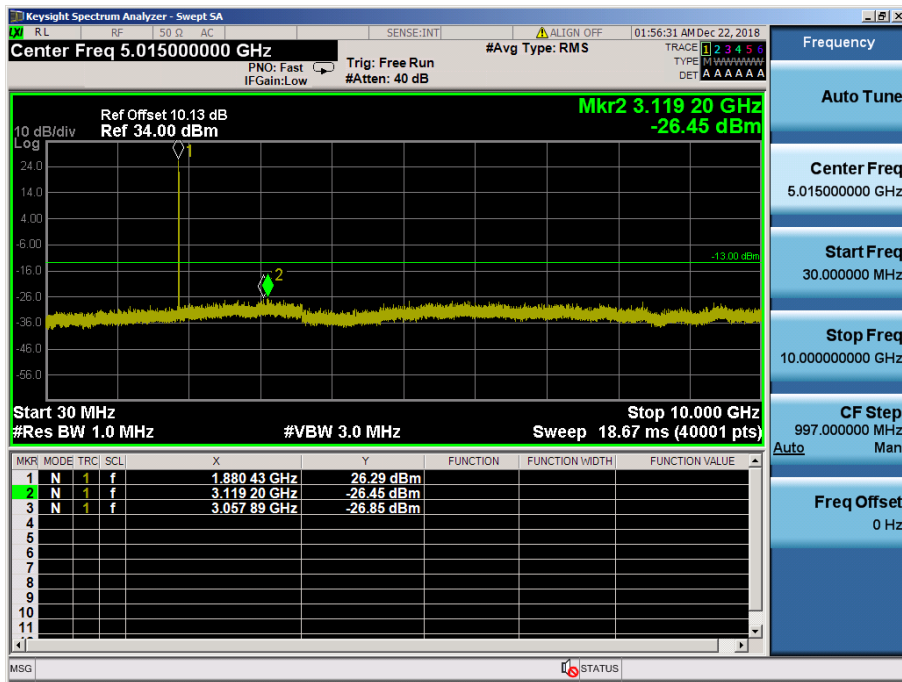

LTE Band 2 / 10MHz / 16QAM - RB Size/Offset (1/12) – Mid Channel

LTE Band 2 / 10MHz / QPSK - RB Size/Offset (25/12) – High Channel

LTE Band 2 / 10MHz / QPSK - RB Size/Offset (25/12) – High Channel

LTE Band 2 / 5MHz / 16QAM - RB Size/Offset (1/0) – Low Channel

LTE Band 2 / 5MHz / 16QAM - RB Size/Offset (1/0) – Low Channel

LTE Band 2 / 5MHz / 16QAM - RB Size/Offset (1/12) – Mid Channel

LTE Band 2 / 5MHz / 16QAM - RB Size/Offset (1/12) – Mid Channel

LTE Band 2 / 5MHz / QPSK - RB Size/Offset (1/24) – High Channel

LTE Band 2 / 5MHz / QPSK - RB Size/Offset (1/24) – High Channel

LTE Band 2 / 3MHz / 16QAM - RB Size/Offset (15/0) – Low Channel

LTE Band 2 / 3MHz / 16QAM - RB Size/Offset (15/0) – Low Channel

LTE Band 2 / 3MHz / 16QAM - RB Size/Offset (8/4) – Mid Channel