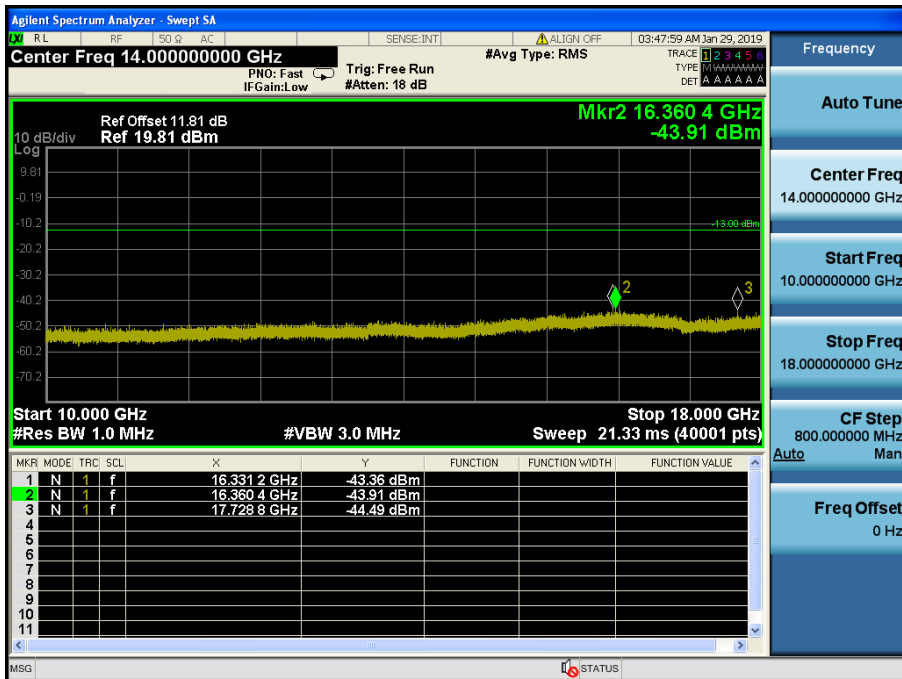

LTE Band 66 / 5MHz / QPSK - RB Size/Offset (1/0) – Mid Channel

LTE Band 66 / 5MHz / QPSK - RB Size/Offset (1/0) – Mid Channel

LTE Band 66 / 5MHz / QPSK - RB Size/Offset (12/13) – High Channel

LTE Band 66 / 5MHz / QPSK - RB Size/Offset (12/13) – High Channel

LTE Band 66 / 3MHz / QPSK - RB Size/Offset (15/0) – Low Channel

LTE Band 66 / 3MHz / QPSK - RB Size/Offset (15/0) – Low Channel

LTE Band 66 / 3MHz / QPSK - RB Size/Offset (1/7) – Mid Channel

LTE Band 66 / 3MHz / QPSK - RB Size/Offset (1/7) – Mid Channel

LTE Band 66 / 3MHz / 16QAM - RB Size/Offset (1/7) – High Channel

LTE Band 66 / 3MHz / 16QAM - RB Size/Offset (1/7) – High Channel

LTE Band 66 / 1.4MHz / QPSK - RB Size/Offset (3/3) – Low Channel

LTE Band 66 / 1.4MHz / QPSK - RB Size/Offset (3/3) – Low Channel