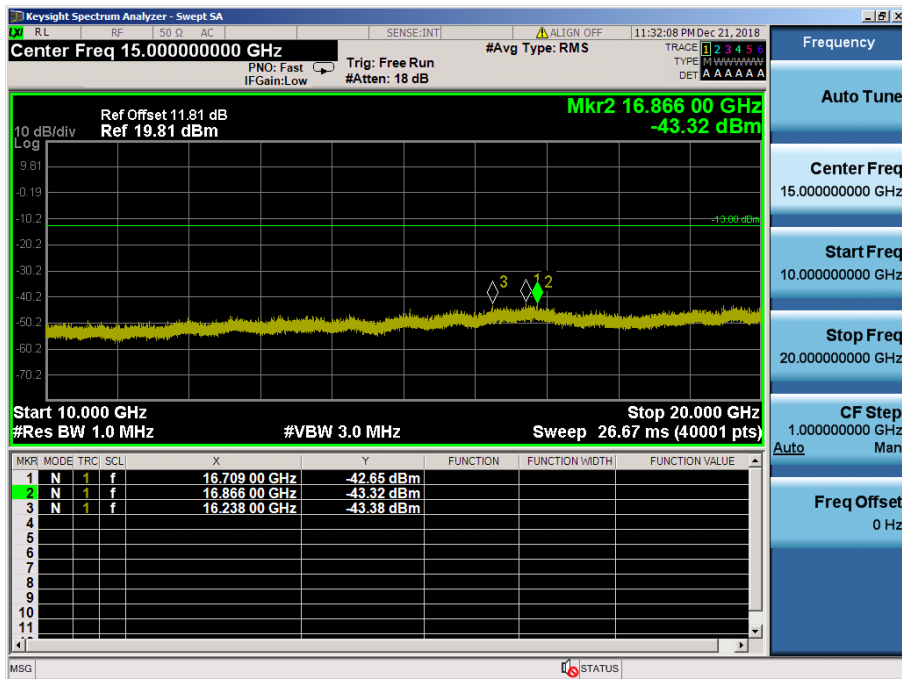

8.4.7 LTE Band 2

LTE Band 2 / 20MHz / QPSK - RB Size/Offset (100/0) –Low Channel

LTE Band 2 / 20MHz / QPSK - RB Size/Offset (100/0) –Low Channel

LTE Band 2 / 20MHz / 16QAM - RB Size/Offset (1/99)–Mid Channel

LTE Band 2 / 20MHz / 16QAM - RB Size/Offset (1/99)–Mid Channel

LTE Band 2 / 20MHz / 16QAM - RB Size/Offset (50/50) – High Channel

LTE Band 2 / 20MHz / 16QAM - RB Size/Offset (50/50) – High Channel

LTE Band 2 / 15MHz / QPSK - RB Size/Offset (1/0)-Low Channel

LTE Band 2 / 15MHz / QPSK - RB Size/Offset (1/0)-Low Channel

LTE Band 2 / 15MHz / QPSK - RB Size/Offset (36/0) – Mid Channel

LTE Band 2 / 15MHz / QPSK - RB Size/Offset (36/0) – Mid Channel

LTE Band 2 / 15MHz / QPSK - RB Size/Offset (1/36) – High Channel