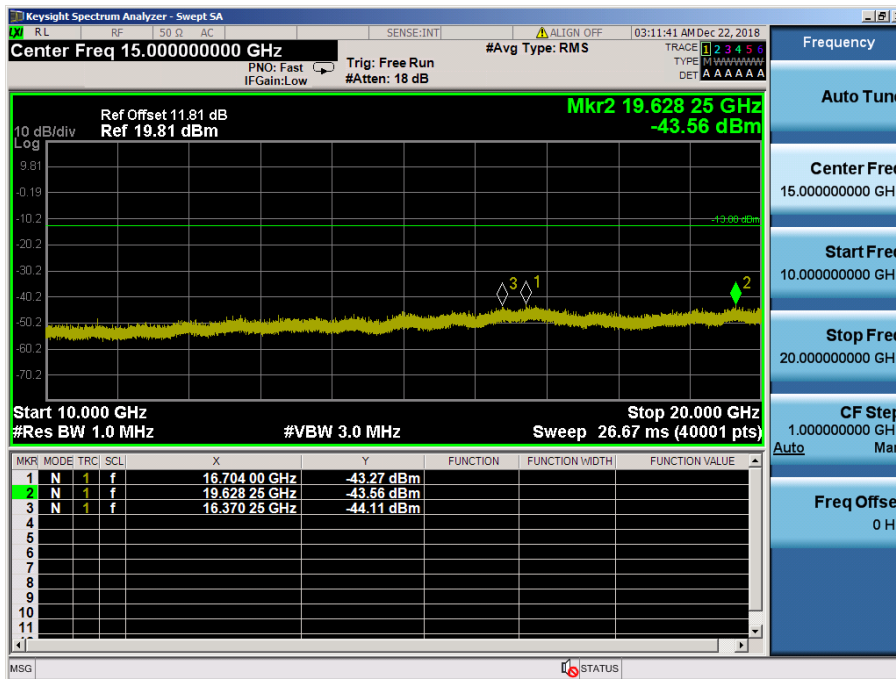

LTE Band 2 / 20MHz / 16QAM - RB Size/Offset (1/99)–Mid Channel

LTE Band 2 / 20MHz / 16QAM - RB Size/Offset (50/50) – High Channel

LTE Band 2 / 20MHz / 16QAM - RB Size/Offset (50/50) – High Channel

LTE Band 2 / 15MHz / QPSK - RB Size/Offset (1/0)-Low Channel

LTE Band 2 / 15MHz / QPSK - RB Size/Offset (1/0)-Low Channel

LTE Band 2 / 15MHz / QPSK - RB Size/Offset (36/0) – Mid Channel

LTE Band 2 / 15MHz / QPSK - RB Size/Offset (36/0) – Mid Channel

LTE Band 2 / 15MHz / QPSK - RB Size/Offset (1/36) – High Channel

LTE Band 2 / 15MHz / QPSK - RB Size/Offset (1/36) – High Channel

LTE Band 2 / 10MHz / 16QAM - RB Size/Offset (25/12) – Low Channel

LTE Band 2 / 10MHz / 16QAM - RB Size/Offset (25/12) – Low Channel

LTE Band 2 / 10MHz / 16QAM - RB Size/Offset (1/12) – Mid Channel