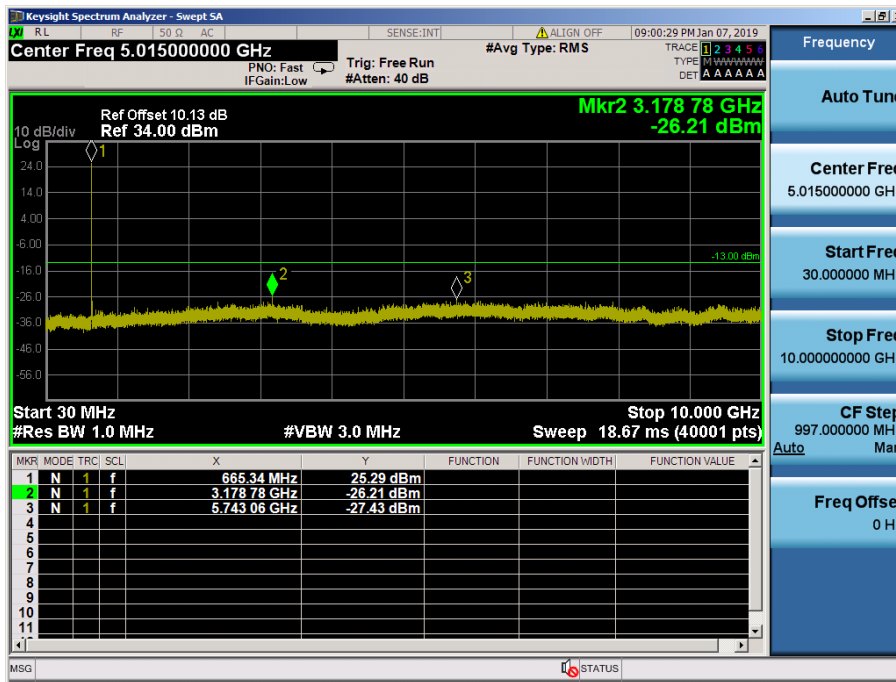

LTE Band 2 / 1.4MHz / QPSK - RB Size/Offset (3/2)

- Upper Band Edge

LTE Band 2 / 1.4MHz / 16QAM - RB Size/Offset (1/5)

- Upper Extended Band Edge

LTE Band 2 / 1.4MHz / QPSK - RB Size/Offset (3/0)

8.4 SPURIOUS AND HARMONICS EMISSIONS(Conducted)

8.4.1 LTE Band 71

LTE Band 71 / 20MHz / QPSK - RB Size/Offset (1/50) – Low Channel

LTE Band 71 / 20MHz / 16QAM - RB Size/Offset (100/0) – High Channel

LTE Band 71 / 15MHz / 16QAM - RB Size/Offset (75/0) – Low Channel

LTE Band 71 / 15MHz / 16QAM - RB Size/Offset (36/18) – Mid Channel

LTE Band 71 / 15MHz / QPSK - RB Size/Offset (1/74) – High Channel

LTE Band 71 / 10MHz / 16QAM - RB Size/Offset (50/0) – Low Channel

LTE Band 71 / 10MHz / 16QAM - RB Size/Offset (25/25) – Mid Channel

LTE Band 71 / 10MHz / QPSK - RB Size/Offset (1/49) – High Channel

LTE Band 71 / 5MHz / 16QAM - RB Size/Offset (12/6) – Low Channel

LTE Band 71 / 5MHz / QPSK - RB Size/Offset (1/0) – Mid Channel

LTE Band 71 / 5MHz / QPSK - RB Size/Offset (1/24) – High Channel