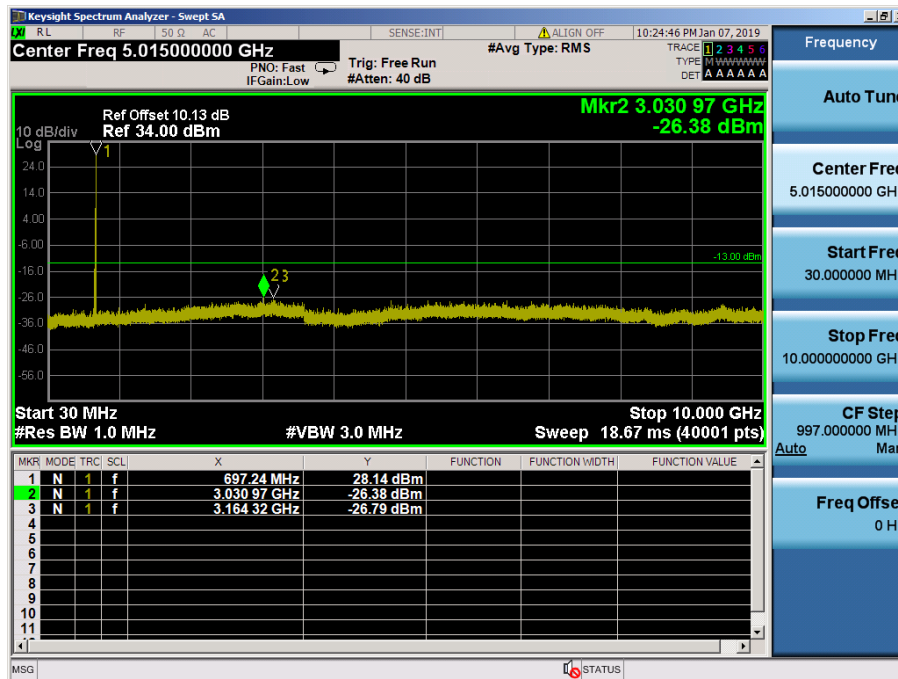

LTE Band 2 / 1.4MHz / QPSK - RB Size/Offset (3/2)

- Upper Band Edge

LTE Band 2 / 1.4MHz / 16QAM - RB Size/Offset (1/5)

- Upper Extended Band Edge

LTE Band 2 / 1.4MHz / QPSK - RB Size/Offset (3/0)

8.4 SPURIOUS AND HARMONICS EMISSIONS(Conducted)

8.4.1 LTE Band 71

LTE Band 71 / 20MHz / QPSK - RB Size/Offset (1/50) – Low Channel

LTE Band 71 / 20MHz / 16QAM - RB Size/Offset (100/0) – High Channel

LTE Band 71 / 15MHz / 16QAM - RB Size/Offset (75/0) – Low Channel

LTE Band 71 / 15MHz / 16QAM - RB Size/Offset (36/18) – Mid Channel

LTE Band 71 / 15MHz / QPSK - RB Size/Offset (1/74) – High Channel

LTE Band 71 / 10MHz / 16QAM - RB Size/Offset (50/0) – Low Channel

LTE Band 71 / 10MHz / 16QAM - RB Size/Offset (25/25) – Mid Channel