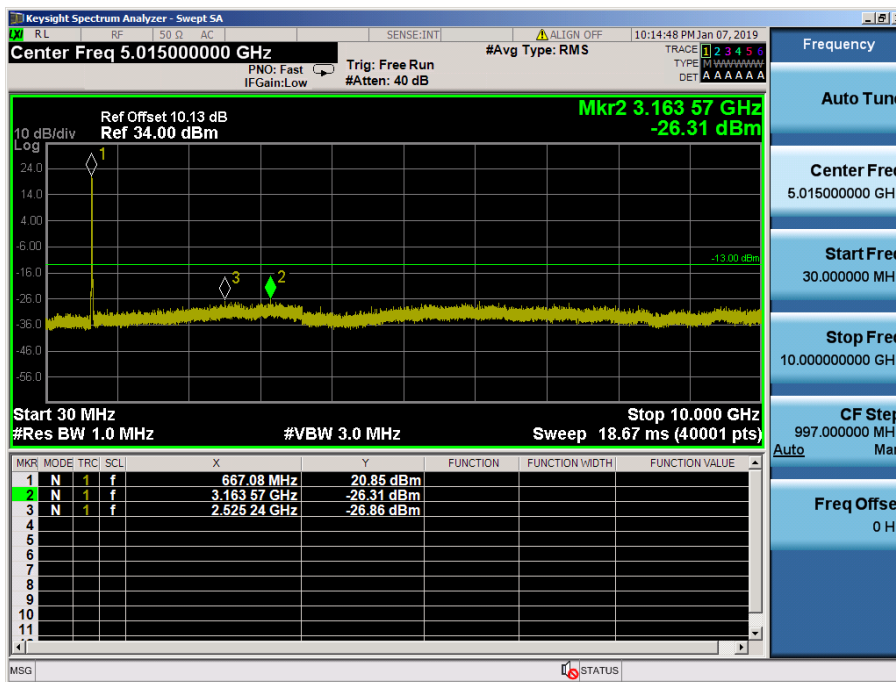

LTE Band 2 / 3MHz / 16QAM - RB Size/Offset (1/14)

- Upper Extended Band Edge

LTE Band 2 / 3MHz / QPSK - RB Size/Offset (8/4)

- Lower Band Edge

LTE Band 2 / 1.4MHz / 16QAM - RB Size/Offset (1/0)

- Lower Extended Band Edge

LTE Band 2 / 1.4MHz / QPSK - RB Size/Offset (3/2)

- Upper Band Edge

LTE Band 2 / 1.4MHz / 16QAM - RB Size/Offset (1/5)

- Upper Extended Band Edge

LTE Band 2 / 1.4MHz / QPSK - RB Size/Offset (3/0)

8.4 SPURIOUS AND HARMONICS EMISSIONS(Conducted)

8.4.1 LTE Band 71

LTE Band 71 / 20MHz / QPSK - RB Size/Offset (1/50) – Low Channel

LTE Band 71 / 20MHz / 16QAM - RB Size/Offset (100/0) – High Channel

LTE Band 71 / 15MHz / 16QAM - RB Size/Offset (75/0) – Low Channel