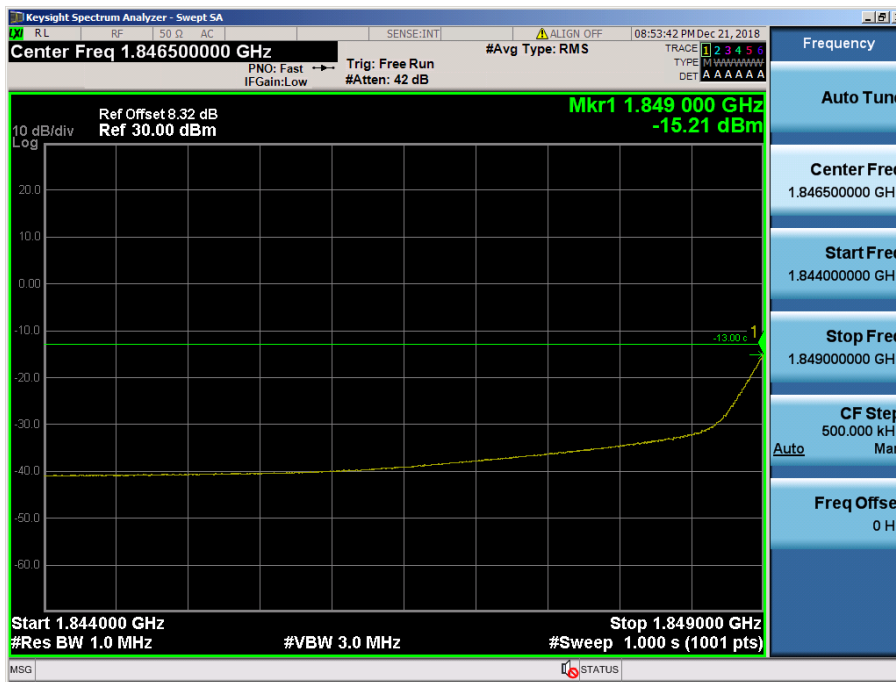

LTE Band 2 / 5MHz / 16QAM - RB Size/Offset (1/0)

- Lower Band Edge

LTE Band 2 / 3MHz / QPSK - RB Size/Offset (1/0)

- Lower Extended Band Edge

LTE Band 2 / 3MHz / QPSK - RB Size/Offset (8/4)

- Upper Band Edge

LTE Band 2 / 3MHz / 16QAM - RB Size/Offset (1/14)

- Upper Extended Band Edge

LTE Band 2 / 3MHz / QPSK - RB Size/Offset (8/4)

- Lower Band Edge

LTE Band 2 / 1.4MHz / 16QAM - RB Size/Offset (1/0)

- Lower Extended Band Edge

LTE Band 2 / 1.4MHz / QPSK - RB Size/Offset (3/2)

- Upper Band Edge

LTE Band 2 / 1.4MHz / 16QAM - RB Size/Offset (1/5)

- Upper Extended Band Edge

LTE Band 2 / 1.4MHz / QPSK - RB Size/Offset (3/0)

8.4 SPURIOUS AND HARMONICS EMISSIONS(Conducted)