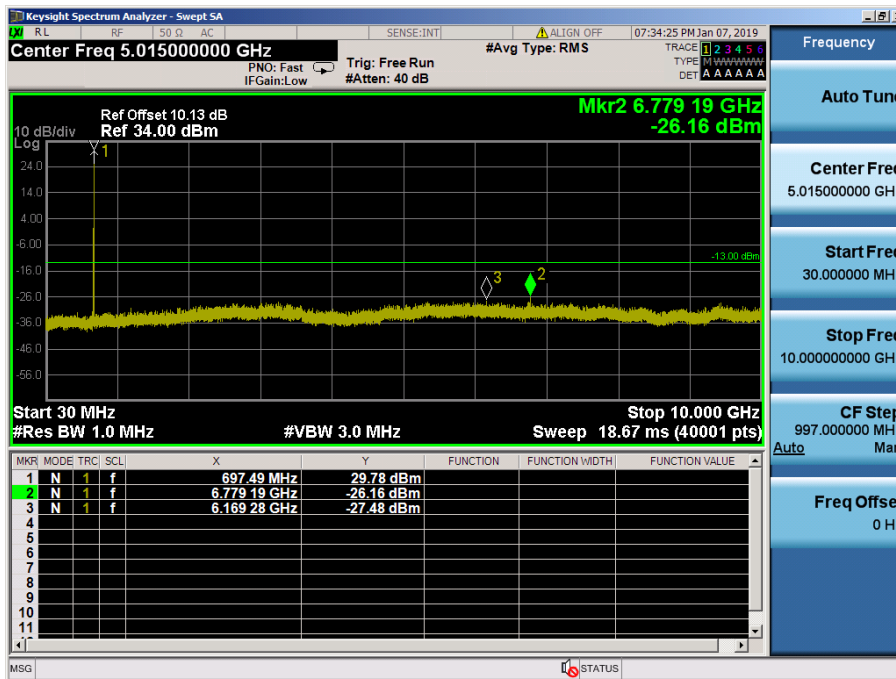

LTE Band 2 / 1.4MHz / QPSK - RB Size/Offset (3/2)

- Upper Band Edge

LTE Band 2 / 1.4MHz / 16QAM - RB Size/Offset (1/5)

- Upper Extended Band Edge

LTE Band 2 / 1.4MHz / QPSK - RB Size/Offset (3/0)

8.4 SPURIOUS AND HARMONICS EMISSIONS(Conducted)

8.4.1 LTE Band 71

LTE Band 71 / 20MHz / QPSK - RB Size/Offset (1/50) – Low Channel

LTE Band 71 / 20MHz / 16QAM - RB Size/Offset (100/0) – High Channel

LTE Band 71 / 15MHz / 16QAM - RB Size/Offset (75/0) – Low Channel

LTE Band 71 / 15MHz / 16QAM - RB Size/Offset (36/18) – Mid Channel

LTE Band 71 / 15MHz / QPSK - RB Size/Offset (1/74) – High Channel

LTE Band 71 / 10MHz / 16QAM - RB Size/Offset (50/0) – Low Channel

LTE Band 71 / 10MHz / 16QAM - RB Size/Offset (25/25) – Mid Channel

LTE Band 71 / 10MHz / QPSK - RB Size/Offset (1/49) – High Channel

LTE Band 71 / 5MHz / 16QAM - RB Size/Offset (12/6) – Low Channel

LTE Band 71 / 5MHz / QPSK - RB Size/Offset (1/0) – Mid Channel

LTE Band 71 / 5MHz / QPSK - RB Size/Offset (1/24) – High Channel