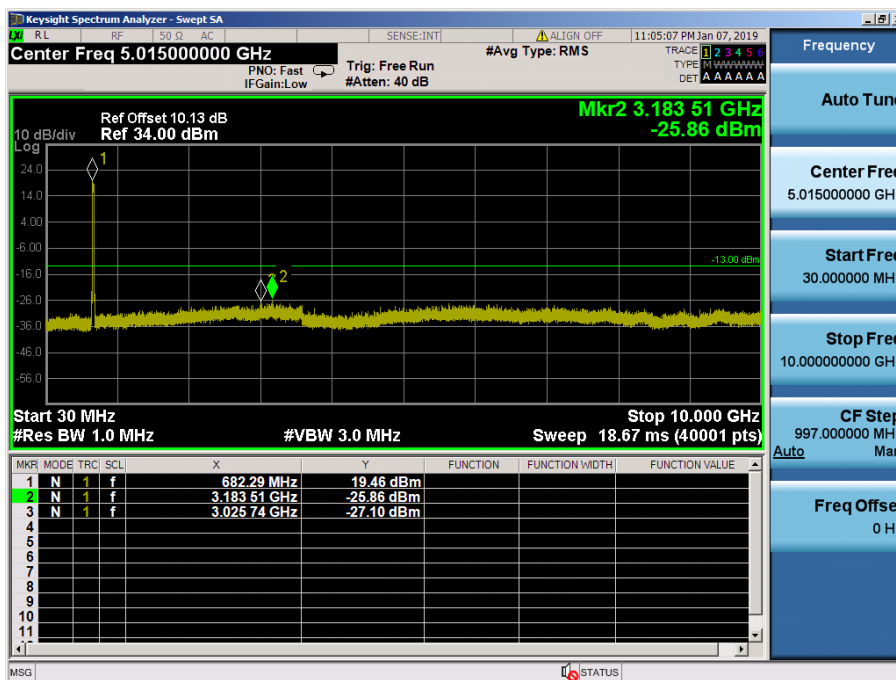

LTE Band 2 / 3MHz / 16QAM - RB Size/Offset (1/14)

- Upper Extended Band Edge

LTE Band 2 / 3MHz / QPSK - RB Size/Offset (8/4)

- Lower Band Edge

LTE Band 2 / 1.4MHz / 16QAM - RB Size/Offset (1/0)

- Lower Extended Band Edge

LTE Band 2 / 1.4MHz / QPSK - RB Size/Offset (3/2)

- Upper Band Edge

LTE Band 2 / 1.4MHz / 16QAM - RB Size/Offset (1/5)

- Upper Extended Band Edge

LTE Band 2 / 1.4MHz / QPSK - RB Size/Offset (3/0)

8.4 SPURIOUS AND HARMONICS EMISSIONS(Conducted)

8.4.1 LTE Band 71

LTE Band 71 / 20MHz / QPSK - RB Size/Offset (1/50) – Low Channel

LTE Band 71 / 20MHz / 16QAM - RB Size/Offset (100/0) – High Channel

LTE Band 71 / 15MHz / 16QAM - RB Size/Offset (75/0) – Low Channel