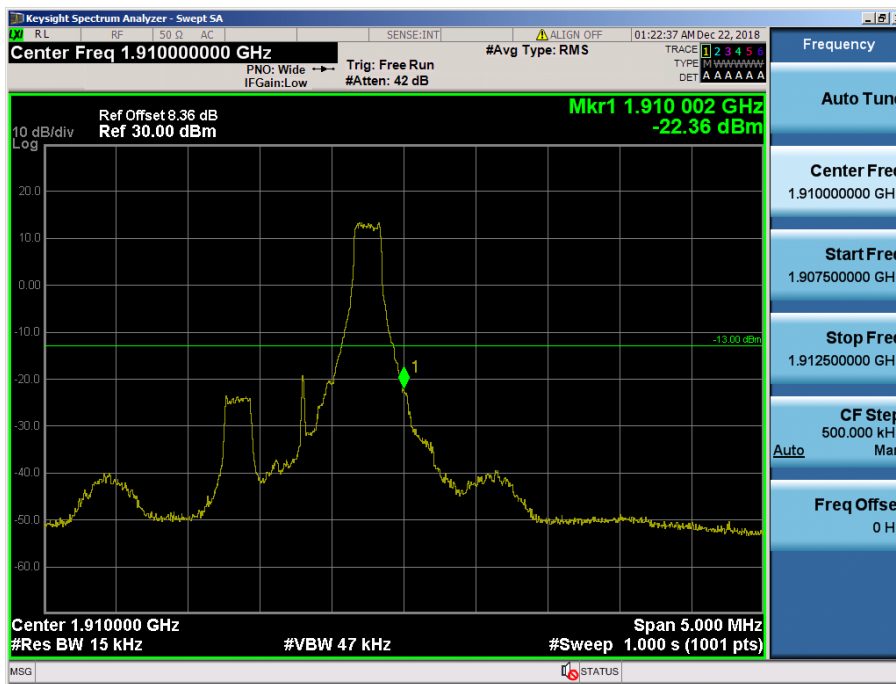

LTE Band 2 / 5MHz / 16QAM - RB Size/Offset (1/0)

- Lower Band Edge

LTE Band 2 / 3MHz / QPSK - RB Size/Offset (1/0)

- Lower Extended Band Edge

LTE Band 2 / 3MHz / QPSK - RB Size/Offset (8/4)

- Upper Band Edge

LTE Band 2 / 3MHz / 16QAM - RB Size/Offset (1/14)

- Upper Extended Band Edge

LTE Band 2 / 3MHz / QPSK - RB Size/Offset (8/4)

- Lower Band Edge

LTE Band 2 / 1.4MHz / 16QAM - RB Size/Offset (1/0)

- Lower Extended Band Edge

LTE Band 2 / 1.4MHz / QPSK - RB Size/Offset (3/2)

- Upper Band Edge

LTE Band 2 / 1.4MHz / 16QAM - RB Size/Offset (1/5)

- Upper Extended Band Edge

LTE Band 2 / 1.4MHz / QPSK - RB Size/Offset (3/0)

8.4 SPURIOUS AND HARMONICS EMISSIONS(Conducted)