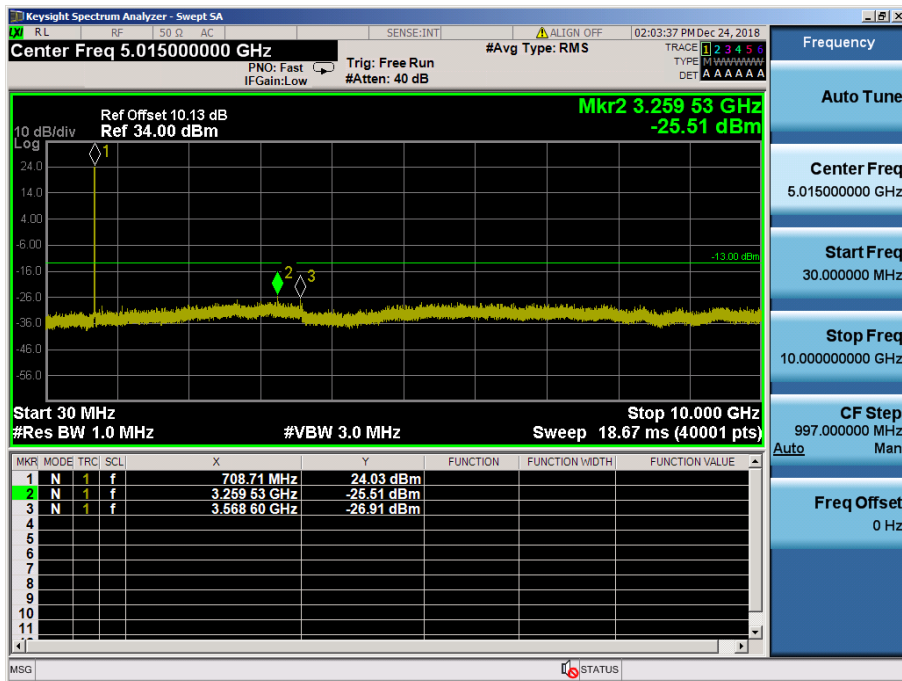

LTE Band 71 / 15MHz / 16QAM - RB Size/Offset (36/18) – Mid Channel

LTE Band 71 / 15MHz / QPSK - RB Size/Offset (1/74) – High Channel

LTE Band 71 / 10MHz / 16QAM - RB Size/Offset (50/0) – Low Channel

LTE Band 71 / 10MHz / 16QAM - RB Size/Offset (25/25) – Mid Channel

LTE Band 71 / 10MHz / QPSK - RB Size/Offset (1/49) – High Channel

LTE Band 71 / 5MHz / 16QAM - RB Size/Offset (12/6) – Low Channel

LTE Band 71 / 5MHz / QPSK - RB Size/Offset (1/0) – Mid Channel

LTE Band 71 / 5MHz / QPSK - RB Size/Offset (1/24) – High Channel

8.4.2 LTE Band 12

LTE Band 12 / 10MHz / QPSK - RB Size/Offset (25/25) – Low Channel

LTE Band 12 / 10MHz / QPSK - RB Size/Offset (25/0) – High Channel