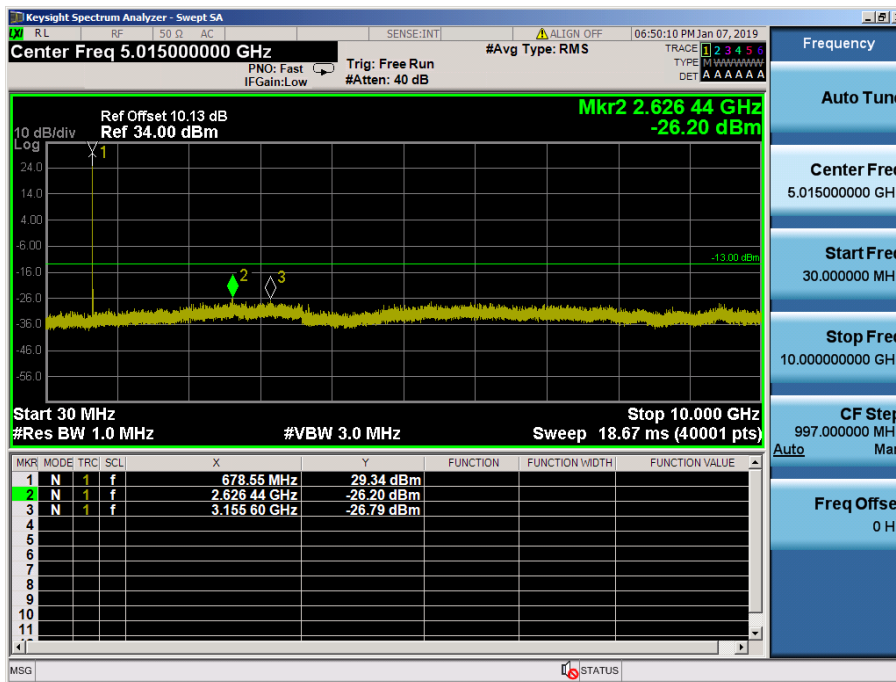

8.4.1 LTE Band 71

LTE Band 71 / 20MHz / QPSK - RB Size/Offset (1/50) – Low Channel

LTE Band 71 / 20MHz / 16QAM - RB Size/Offset (100/0) – High Channel

LTE Band 71 / 15MHz / 16QAM - RB Size/Offset (75/0) – Low Channel

LTE Band 71 / 15MHz / 16QAM - RB Size/Offset (36/18) – Mid Channel

LTE Band 71 / 15MHz / QPSK - RB Size/Offset (1/74) – High Channel

LTE Band 71 / 10MHz / 16QAM - RB Size/Offset (50/0) – Low Channel

LTE Band 71 / 10MHz / 16QAM - RB Size/Offset (25/25) – Mid Channel

LTE Band 71 / 10MHz / QPSK - RB Size/Offset (1/49) – High Channel

LTE Band 71 / 5MHz / 16QAM - RB Size/Offset (12/6) – Low Channel

LTE Band 71 / 5MHz / QPSK - RB Size/Offset (1/0) – Mid Channel

LTE Band 71 / 5MHz / QPSK - RB Size/Offset (1/24) – High Channel