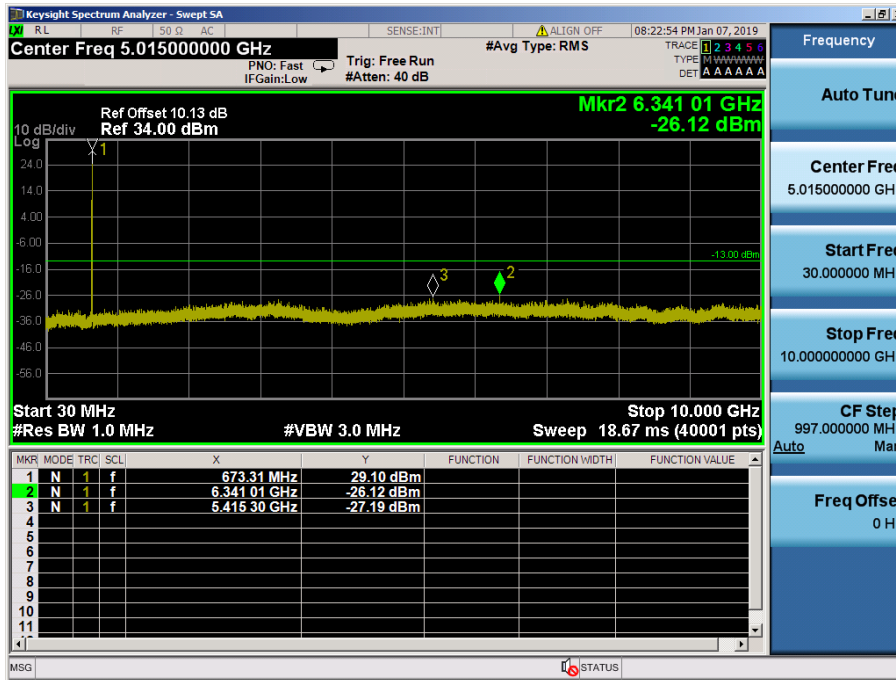

LTE Band 2 / 3MHz / 16QAM - RB Size/Offset (1/14)

- Upper Extended Band Edge

LTE Band 2 / 3MHz / QPSK - RB Size/Offset (8/4)

- Lower Band Edge

LTE Band 2 / 1.4MHz / 16QAM - RB Size/Offset (1/0)

- Lower Extended Band Edge

LTE Band 2 / 1.4MHz / QPSK - RB Size/Offset (3/2)

- Upper Band Edge

LTE Band 2 / 1.4MHz / 16QAM - RB Size/Offset (1/5)

- Upper Extended Band Edge

LTE Band 2 / 1.4MHz / QPSK - RB Size/Offset (3/0)

8.4 SPURIOUS AND HARMONICS EMISSIONS(Conducted)

8.4.1 LTE Band 71

LTE Band 71 / 20MHz / QPSK - RB Size/Offset (1/50) – Low Channel

LTE Band 71 / 20MHz / 16QAM - RB Size/Offset (100/0) – High Channel

LTE Band 71 / 15MHz / 16QAM - RB Size/Offset (75/0) – Low Channel