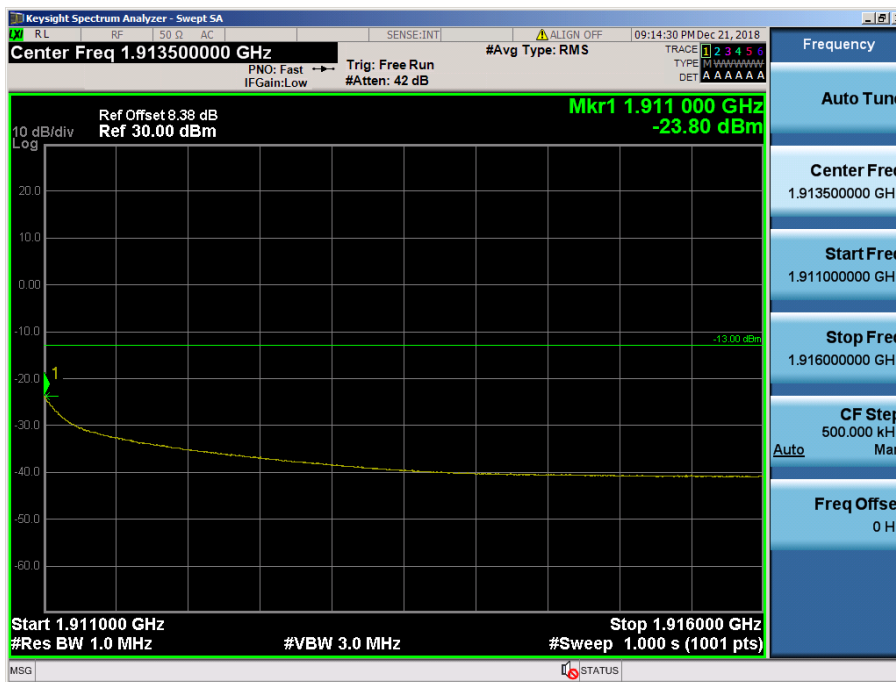

LTE Band 2 / 5MHz / 16QAM - RB Size/Offset (1/0)

- Lower Band Edge

LTE Band 2 / 3MHz / QPSK - RB Size/Offset (1/0)

- Lower Extended Band Edge

LTE Band 2 / 3MHz / QPSK - RB Size/Offset (8/4)

- Upper Band Edge

LTE Band 2 / 3MHz / 16QAM - RB Size/Offset (1/14)

- Upper Extended Band Edge

LTE Band 2 / 3MHz / QPSK - RB Size/Offset (8/4)

- Lower Band Edge

LTE Band 2 / 1.4MHz / 16QAM - RB Size/Offset (1/0)

- Lower Extended Band Edge

LTE Band 2 / 1.4MHz / QPSK - RB Size/Offset (3/2)

- Upper Band Edge

LTE Band 2 / 1.4MHz / 16QAM - RB Size/Offset (1/5)

- Upper Extended Band Edge

LTE Band 2 / 1.4MHz / QPSK - RB Size/Offset (3/0)

8.4 SPURIOUS AND HARMONICS EMISSIONS(Conducted)