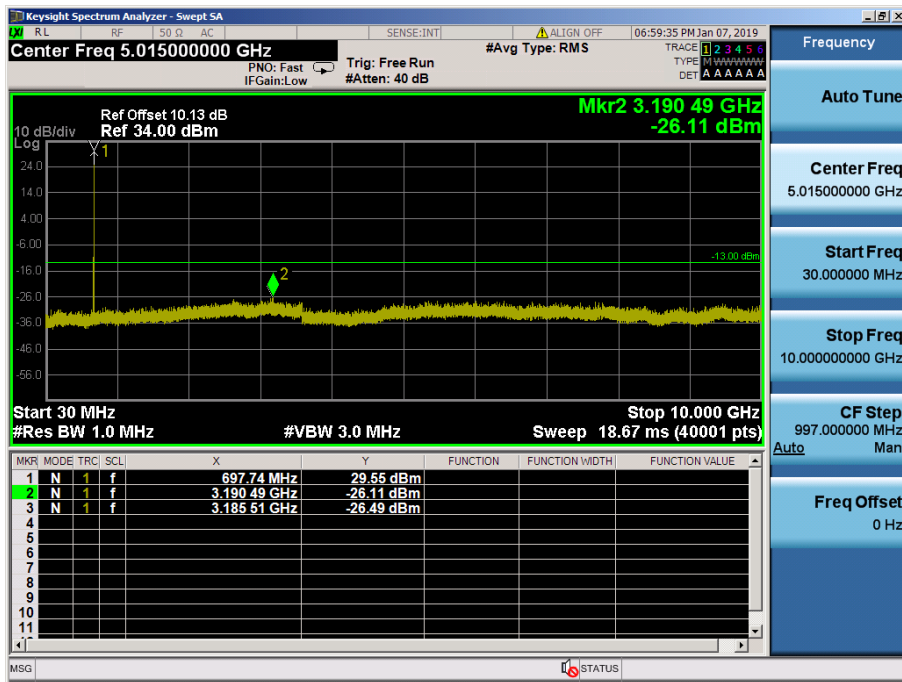

LTE Band 2 / 1.4MHz / QPSK - RB Size/Offset (3/2)

- Upper Band Edge

LTE Band 2 / 1.4MHz / 16QAM - RB Size/Offset (1/5)

- Upper Extended Band Edge

LTE Band 2 / 1.4MHz / QPSK - RB Size/Offset (3/0)

8.4 SPURIOUS AND HARMONICS EMISSIONS(Conducted)

8.4.1 LTE Band 71

LTE Band 71 / 20MHz / QPSK - RB Size/Offset (1/50) – Low Channel

LTE Band 71 / 20MHz / 16QAM - RB Size/Offset (100/0) – High Channel

LTE Band 71 / 15MHz / 16QAM - RB Size/Offset (75/0) – Low Channel

LTE Band 71 / 15MHz / 16QAM - RB Size/Offset (36/18) – Mid Channel

LTE Band 71 / 15MHz / QPSK - RB Size/Offset (1/74) – High Channel

LTE Band 71 / 10MHz / 16QAM - RB Size/Offset (50/0) – Low Channel

LTE Band 71 / 10MHz / 16QAM - RB Size/Offset (25/25) – Mid Channel

LTE Band 71 / 10MHz / QPSK - RB Size/Offset (1/49) – High Channel

LTE Band 71 / 5MHz / 16QAM - RB Size/Offset (12/6) – Low Channel

LTE Band 71 / 5MHz / QPSK - RB Size/Offset (1/0) – Mid Channel

LTE Band 71 / 5MHz / QPSK - RB Size/Offset (1/24) – High Channel