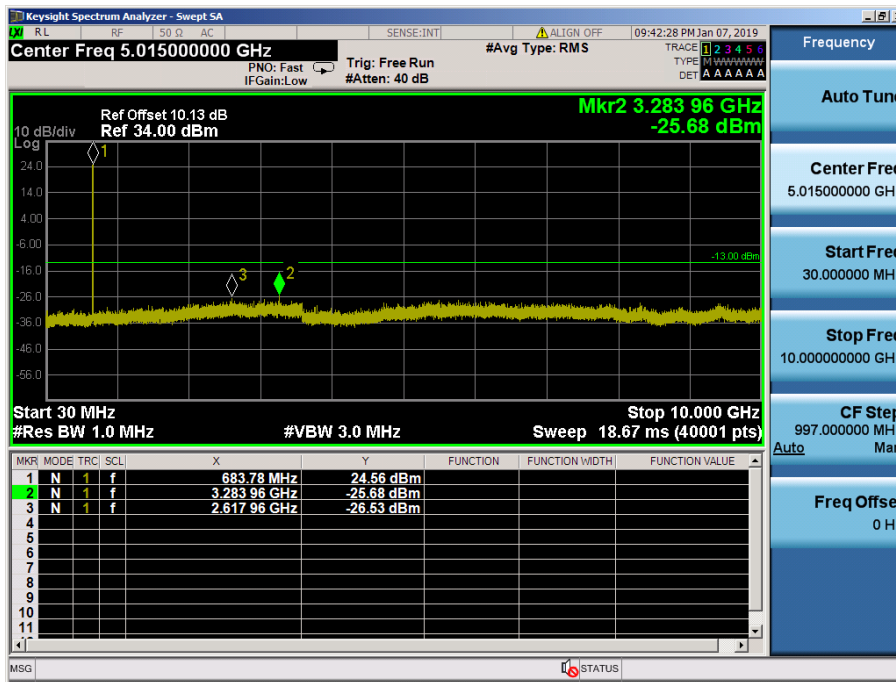

LTE Band 2 / 1.4MHz / QPSK - RB Size/Offset (3/2)

- Upper Band Edge

LTE Band 2 / 1.4MHz / 16QAM - RB Size/Offset (1/5)

- Upper Extended Band Edge

LTE Band 2 / 1.4MHz / QPSK - RB Size/Offset (3/0)

8.4 SPURIOUS AND HARMONICS EMISSIONS(Conducted)

8.4.1 LTE Band 71

LTE Band 71 / 20MHz / QPSK - RB Size/Offset (1/50) – Low Channel

LTE Band 71 / 20MHz / 16QAM - RB Size/Offset (100/0) – High Channel

LTE Band 71 / 15MHz / 16QAM - RB Size/Offset (75/0) – Low Channel

LTE Band 71 / 15MHz / 16QAM - RB Size/Offset (36/18) – Mid Channel

LTE Band 71 / 15MHz / QPSK - RB Size/Offset (1/74) – High Channel

LTE Band 71 / 10MHz / 16QAM - RB Size/Offset (50/0) – Low Channel

LTE Band 71 / 10MHz / 16QAM - RB Size/Offset (25/25) – Mid Channel