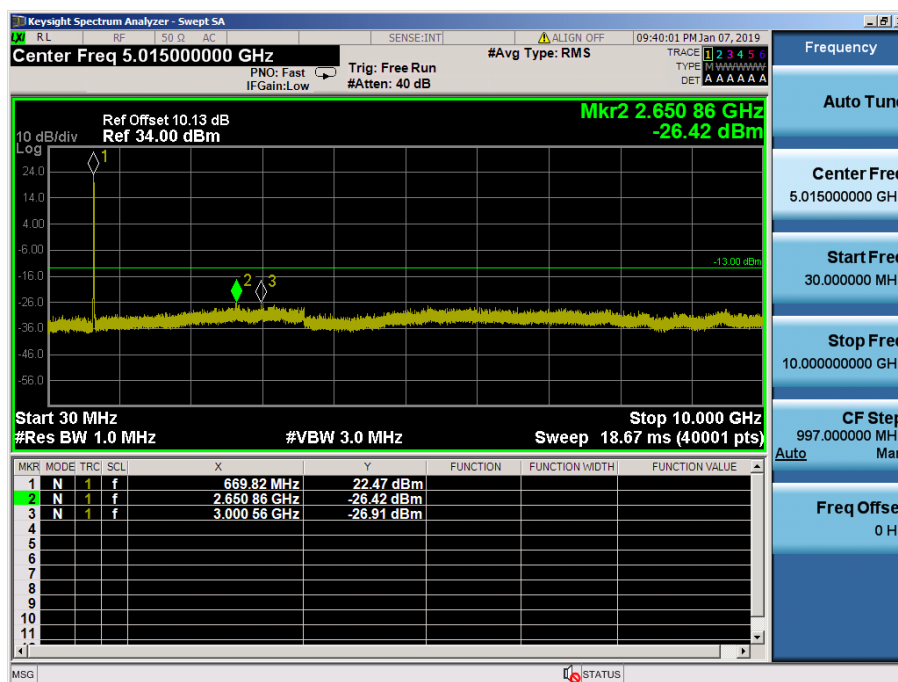

LTE Band 2 / 1.4MHz / QPSK - RB Size/Offset (3/2)

- Upper Band Edge

LTE Band 2 / 1.4MHz / 16QAM - RB Size/Offset (1/5)

- Upper Extended Band Edge

LTE Band 2 / 1.4MHz / QPSK - RB Size/Offset (3/0)

8.4 SPURIOUS AND HARMONICS EMISSIONS(Conducted)

8.4.1 LTE Band 71

LTE Band 71 / 20MHz / QPSK - RB Size/Offset (1/50) – Low Channel

LTE Band 71 / 20MHz / 16QAM - RB Size/Offset (100/0) – High Channel

LTE Band 71 / 15MHz / 16QAM - RB Size/Offset (75/0) – Low Channel

LTE Band 71 / 15MHz / 16QAM - RB Size/Offset (36/18) – Mid Channel

LTE Band 71 / 15MHz / QPSK - RB Size/Offset (1/74) – High Channel

LTE Band 71 / 10MHz / 16QAM - RB Size/Offset (50/0) – Low Channel

LTE Band 71 / 10MHz / 16QAM - RB Size/Offset (25/25) – Mid Channel