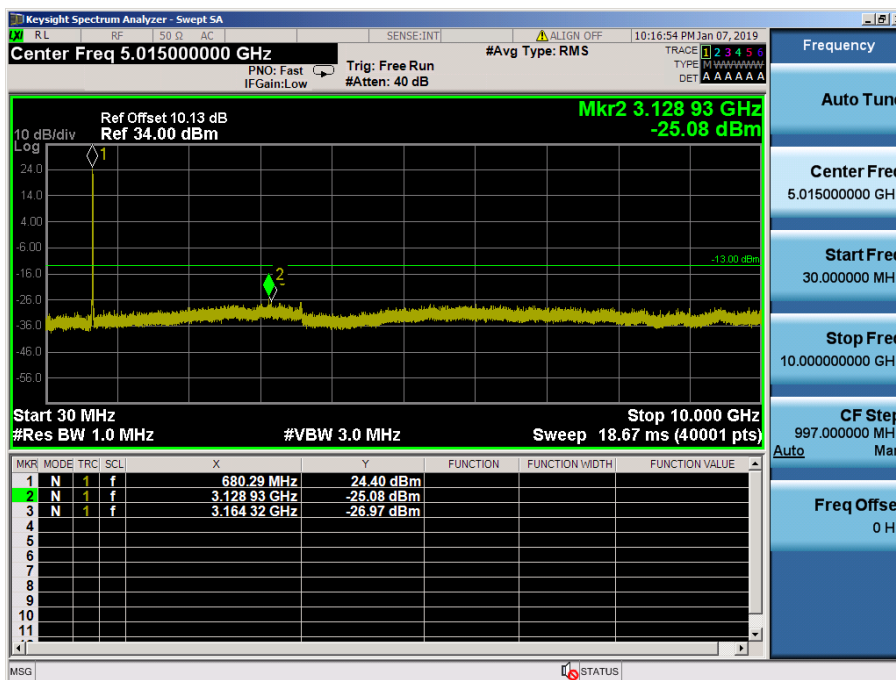

LTE Band 2 / 1.4MHz / QPSK - RB Size/Offset (3/2)

- Upper Band Edge

LTE Band 2 / 1.4MHz / 16QAM - RB Size/Offset (1/5)

- Upper Extended Band Edge

LTE Band 2 / 1.4MHz / QPSK - RB Size/Offset (3/0)

8.4 SPURIOUS AND HARMONICS EMISSIONS(Conducted)

8.4.1 LTE Band 71

LTE Band 71 / 20MHz / QPSK - RB Size/Offset (1/50) – Low Channel

LTE Band 71 / 20MHz / 16QAM - RB Size/Offset (100/0) – High Channel

LTE Band 71 / 15MHz / 16QAM - RB Size/Offset (75/0) – Low Channel

LTE Band 71 / 15MHz / 16QAM - RB Size/Offset (36/18) – Mid Channel

LTE Band 71 / 15MHz / QPSK - RB Size/Offset (1/74) – High Channel

LTE Band 71 / 10MHz / 16QAM - RB Size/Offset (50/0) – Low Channel

LTE Band 71 / 10MHz / 16QAM - RB Size/Offset (25/25) – Mid Channel