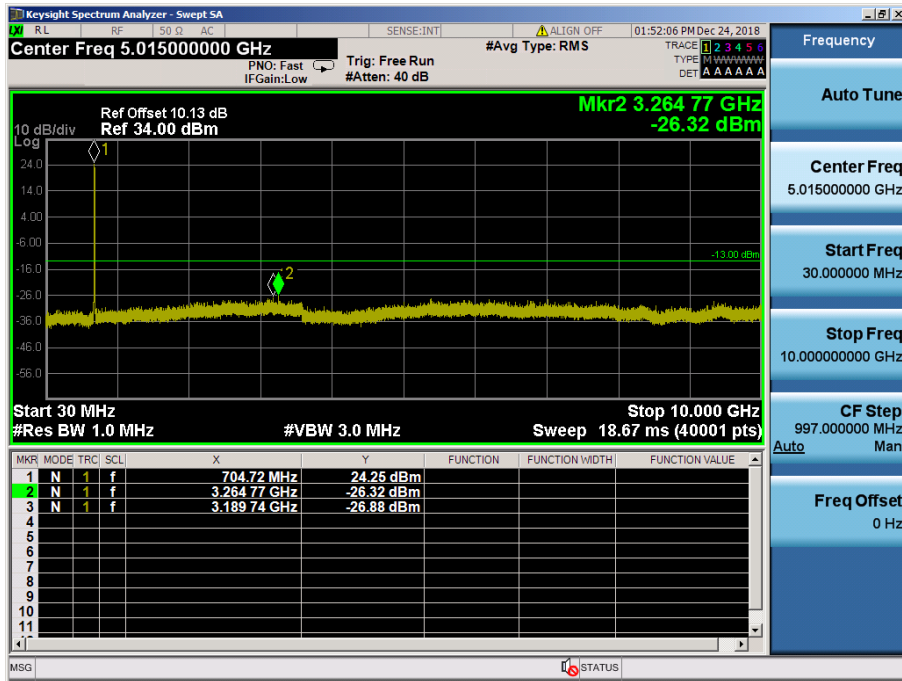

LTE Band 71 / 10MHz / QPSK - RB Size/Offset (1/49) – High Channel

LTE Band 71 / 5MHz / 16QAM - RB Size/Offset (12/6) – Low Channel

LTE Band 71 / 5MHz / QPSK - RB Size/Offset (1/0) – Mid Channel

LTE Band 71 / 5MHz / QPSK - RB Size/Offset (1/24) – High Channel

8.4.2 LTE Band 12

LTE Band 12 / 10MHz / QPSK - RB Size/Offset (25/25) – Low Channel

LTE Band 12 / 10MHz / QPSK - RB Size/Offset (25/0) – High Channel