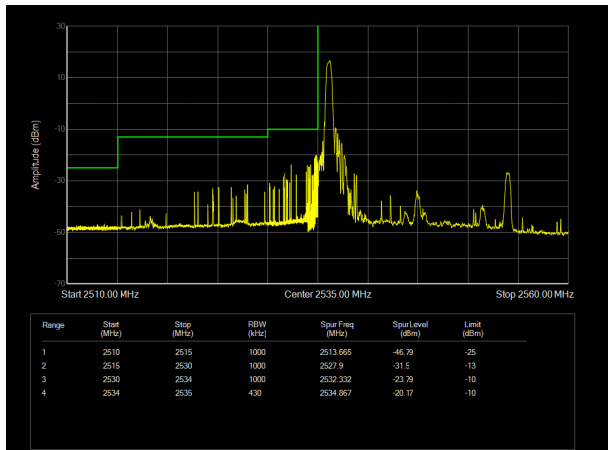

LTE Band 41 16QAM 5MHz CH-Low, 1 RB

LTE Band 41 16QAM 5MHz CH-High, 1 RB

LTE Band 41 16QAM 5MHz CH-Low, 100%RB

LTE Band 41 16QAM 5MHz CH-High, 100%RB

LTE Band 41 16QAM 10MHz CH-Low, 1 RB

LTE Band 41 16QAM 10MHz CH-High, 1 RB

LTE Band 41 16QAM 10MHz CH-Low, 100%RB

LTE Band 41 16QAM 10MHz CH-High, 100%RB

LTE Band 41 16QAM 15MHz CH-Low, 1 RB

LTE Band 41 16QAM 15MHz CH-High, 1 RB

LTE Band 41 16QAM 15MHz CH-Low, 100%RB

LTE Band 41 16QAM 15MHz CH-High, 100%RB

LTE Band 41 16QAM 20MHz CH-Low, RB 1

LTE Band 41 16QAM 20MHz CH-High, RB 1

LTE Band 41 16QAM 20MHz CH-Low, 100%RB

LTE Band 41 16QAM 20MHz CH-High, 100%RB

LTE Band 41 64QAM 5MHz CH-Low, 1 RB

LTE Band 41 64QAM 5MHz CH-High, 1 RB