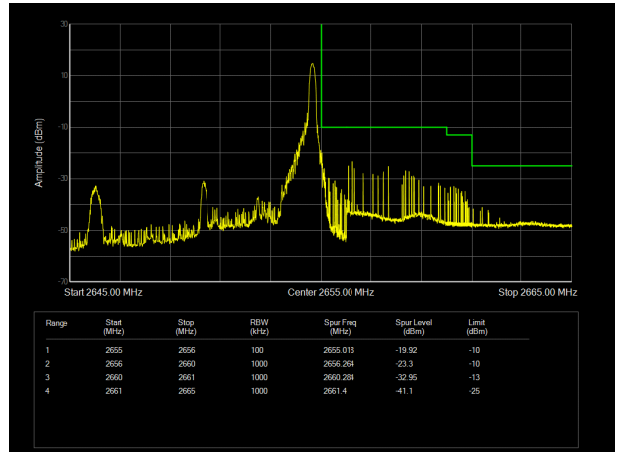

LTE Band 41 16QAM 10MHz CH-Low, 100%RB

LTE Band 41 16QAM 10MHz CH-High, 100%RB

LTE Band 41 16QAM 15MHz CH-Low, 1 RB

LTE Band 41 16QAM 15MHz CH-High, 1 RB

LTE Band 41 16QAM 15MHz CH-Low, 100%RB

LTE Band 41 16QAM 15MHz CH-High, 100%RB

LTE Band 41 16QAM 20MHz CH-Low, RB 1

LTE Band 41 16QAM 20MHz CH-High, RB 1

LTE Band 41 16QAM 20MHz CH-Low, 100%RB

LTE Band 41 16QAM 20MHz CH-High, 100%RB

LTE Band 41 64QAM 5MHz CH-Low, 1 RB

LTE Band 41 64QAM 5MHz CH-High, 1 RB

LTE Band 41 64QAM 5MHz CH-Low, 100%RB

LTE Band 41 64QAM 5MHz CH-High, 100%RB