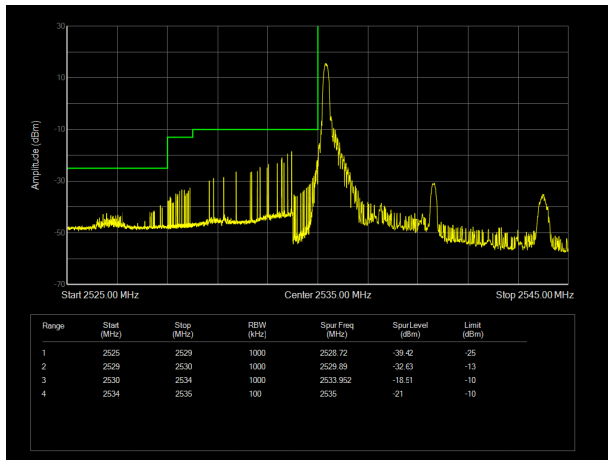

### LTE Band 40 subset2 64QAM 10MHz CH-Low, 100%RB

14:49:43 29.11.2021

### LTE Band 40 subset2 64QAM 10MHz CH-High, 100%RB

14:55:02 29.11.2021

LTE Band 41 QPSK 5MHz CH-Low, 1 RB

LTE Band 41 QPSK 5MHz CH-High, 1 RB

LTE Band 41 QPSK 5MHz CH-Low, 100%RB

LTE Band 41 QPSK 5MHz CH-High, 100%RB