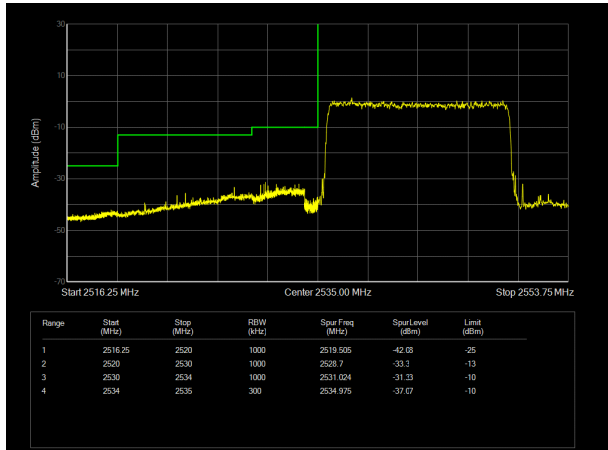

LTE Band 41 16QAM 5MHz CH-Low, 1 RB

LTE Band 41 16QAM 5MHz CH-High, 1 RB

LTE Band 41 16QAM 5MHz CH-Low, 100%RB

LTE Band 41 16QAM 5MHz CH-High, 100%RB

LTE Band 41 16QAM 10MHz CH-Low, 1 RB

LTE Band 41 16QAM 10MHz CH-High, 1 RB

LTE Band 41 16QAM 10MHz CH-Low, 100%RB

LTE Band 41 16QAM 10MHz CH-High, 100%RB

LTE Band 41 16QAM 15MHz CH-Low, 1 RB

LTE Band 41 16QAM 15MHz CH-High, 1 RB

LTE Band 41 16QAM 15MHz CH-Low, 100%RB

LTE Band 41 16QAM 15MHz CH-High, 100%RB

LTE Band 41 16QAM 20MHz CH-Low, RB 1

LTE Band 41 16QAM 20MHz CH-High, RB 1

LTE Band 41 16QAM 20MHz CH-Low, 100%RB

LTE Band 41 16QAM 20MHz CH-High, 100%RB

LTE Band 41 64QAM 5MHz CH-Low, 1 RB

LTE Band 41 64QAM 5MHz CH-High, 1 RB