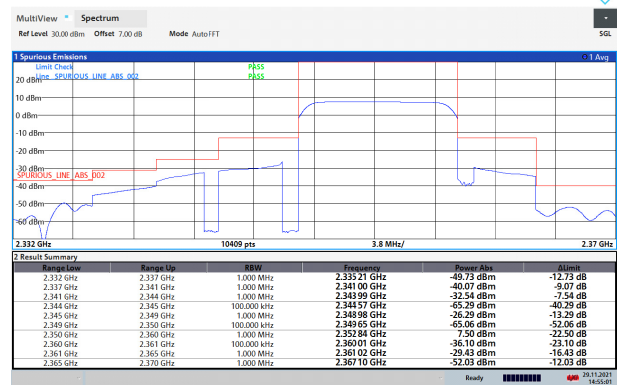

LTE Band 40 subset2 64QAM 10MHz CH-High, 100%RB