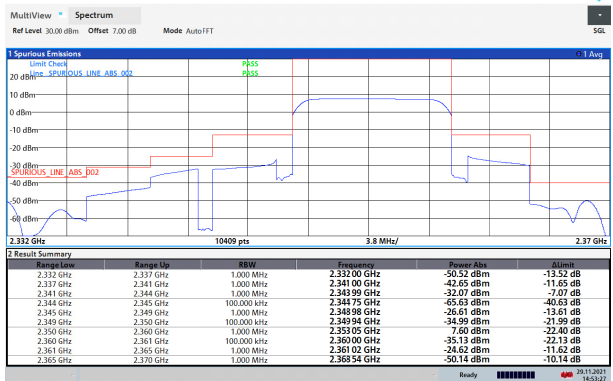

LTE Band 40 subset2 16QAM 10MHz CH-High, 100%RB

100%RB