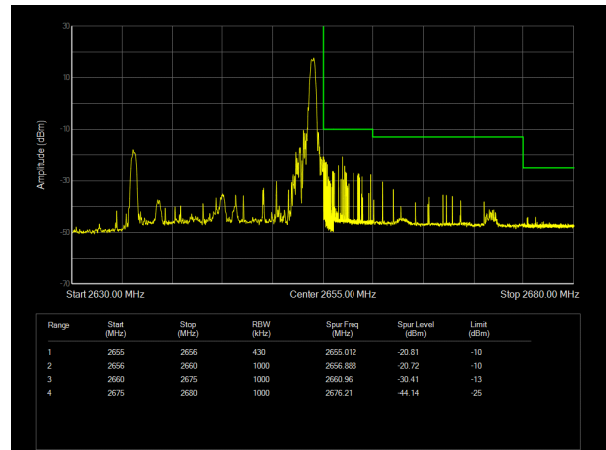

LTE Band 41 16QAM 5MHz CH-Low, 1 RB

LTE Band 41 16QAM 5MHz CH-High, 1 RB

LTE Band 41 16QAM 5MHz CH-Low, 100%RB

LTE Band 41 16QAM 5MHz CH-High, 100%RB

LTE Band 41 16QAM 10MHz CH-Low, 1 RB

LTE Band 41 16QAM 10MHz CH-High, 1 RB

LTE Band 41 16QAM 10MHz CH-Low, 100%RB

LTE Band 41 16QAM 10MHz CH-High, 100%RB

LTE Band 41 16QAM 15MHz CH-Low, 1 RB

LTE Band 41 16QAM 15MHz CH-High, 1 RB

LTE Band 41 16QAM 15MHz CH-Low, 100%RB

LTE Band 41 16QAM 15MHz CH-High, 100%RB

LTE Band 41 16QAM 20MHz CH-Low, RB 1

LTE Band 41 16QAM 20MHz CH-High, RB 1

LTE Band 41 16QAM 20MHz CH-Low, 100%RB

LTE Band 41 16QAM 20MHz CH-High, 100%RB

LTE Band 41 64QAM 5MHz CH-Low, 1 RB

LTE Band 41 64QAM 5MHz CH-High, 1 RB