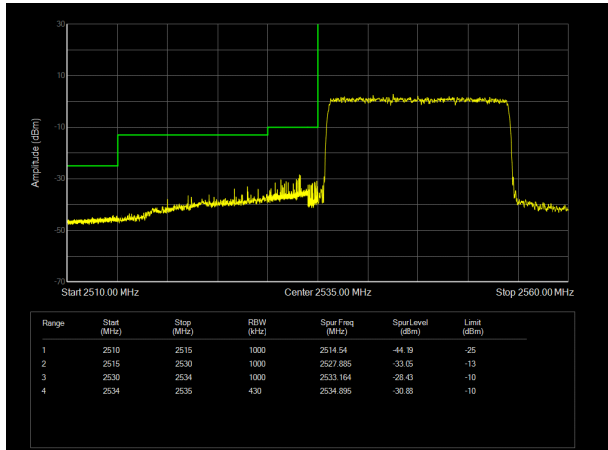

LTE Band 41 QPSK 10MHz CH-Low, 1 RB

LTE Band 41 QPSK 10MHz CH-High, 1 RB

LTE Band 41 QPSK 10MHz CH-Low, 100%RB

LTE Band 41 QPSK 10MHz CH-High, 100%RB

LTE Band 41 QPSK 15MHz CH-Low, 1 RB

LTE Band 41 QPSK 15MHz CH-High, 1 RB

LTE Band 41 QPSK 15MHz CH-Low, 100%RB

LTE Band 41 QPSK 15MHz CH-High, 100%RB

LTE Band 41 QPSK 20MHz CH-Low, 1 RB

LTE Band 41 QPSK 20MHz CH-High, 1 RB

LTE Band 41 QPSK 20MHz CH-Low, 100%RB

LTE Band 41 QPSK 20MHz CH-High, 100%RB

LTE Band 41 16QAM 5MHz CH-Low, 1 RB

LTE Band 41 16QAM 5MHz CH-High, 1 RB

LTE Band 41 16QAM 5MHz CH-Low, 100%RB

LTE Band 41 16QAM 5MHz CH-High, 100%RB

LTE Band 41 16QAM 10MHz CH-Low, 1 RB

LTE Band 41 16QAM 10MHz CH-High, 1 RB