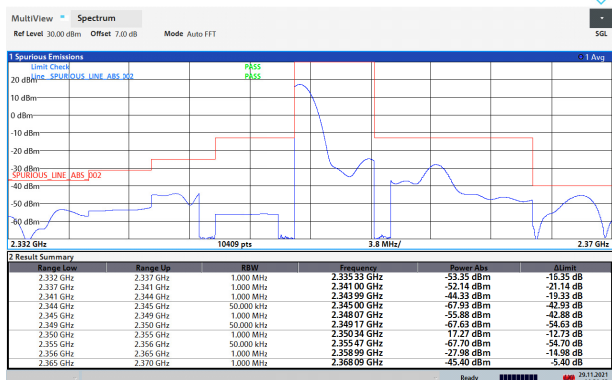

LTE Band 40 subset2 64QAM 5MHz CH-Low, 1 RB

RB