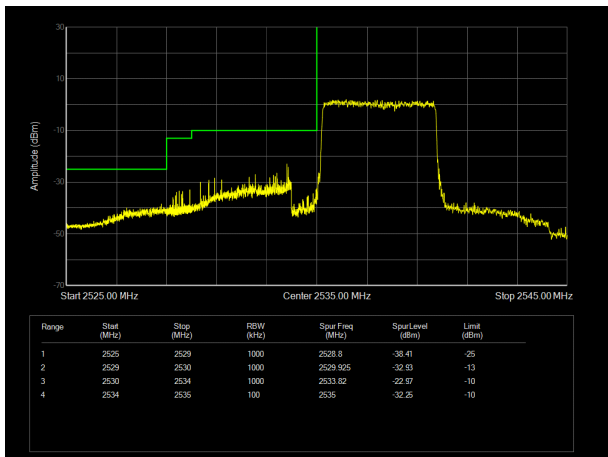

### LTE Band 40 subset2 64QAM 10MHz CH-High, 100%RB

14:55:02 29.11.2021

LTE Band 41 QPSK 5MHz CH-Low, 1 RB

LTE Band 41 QPSK 5MHz CH-High, 1 RB

LTE Band 41 QPSK 5MHz CH-Low, 100%RB

LTE Band 41 QPSK 5MHz CH-High, 100%RB

LTE Band 41 QPSK 10MHz CH-Low, 1 RB

LTE Band 41 QPSK 10MHz CH-High, 1 RB

LTE Band 41 QPSK 10MHz CH-Low, 100%RB

LTE Band 41 QPSK 10MHz CH-High, 100%RB

LTE Band 41 QPSK 15MHz CH-Low, 1 RB

LTE Band 41 QPSK 15MHz CH-High, 1 RB