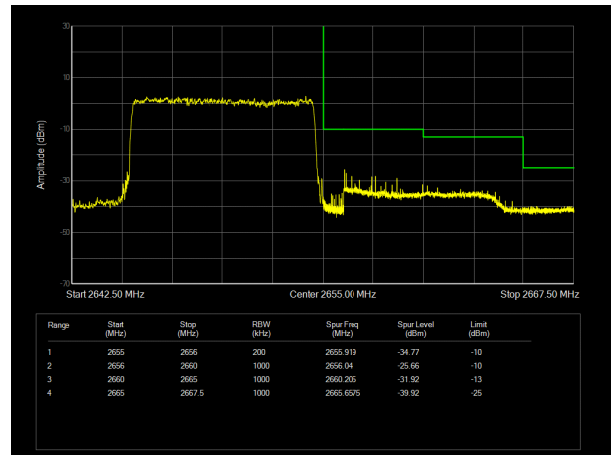

### LTE Band 40 subset2 64QAM 10MHz CH-High, 100%RB

14:55:02 29.11.2021

LTE Band 41 QPSK 5MHz CH-Low, 1 RB

LTE Band 41 QPSK 5MHz CH-High, 1 RB

LTE Band 41 QPSK 5MHz CH-Low, 100%RB

LTE Band 41 QPSK 5MHz CH-High, 100%RB

LTE Band 41 QPSK 10MHz CH-Low, 1 RB

LTE Band 41 QPSK 10MHz CH-High, 1 RB

LTE Band 41 QPSK 10MHz CH-Low, 100%RB

LTE Band 41 QPSK 10MHz CH-High, 100%RB

LTE Band 41 QPSK 15MHz CH-Low, 1 RB

LTE Band 41 QPSK 15MHz CH-High, 1 RB

LTE Band 41 QPSK 15MHz CH-Low, 100%RB

LTE Band 41 QPSK 15MHz CH-High, 100%RB

LTE Band 41 QPSK 20MHz CH-Low, 1 RB

LTE Band 41 QPSK 20MHz CH-High, 1 RB

LTE Band 41 QPSK 20MHz CH-Low, 100%RB

LTE Band 41 QPSK 20MHz CH-High, 100%RB