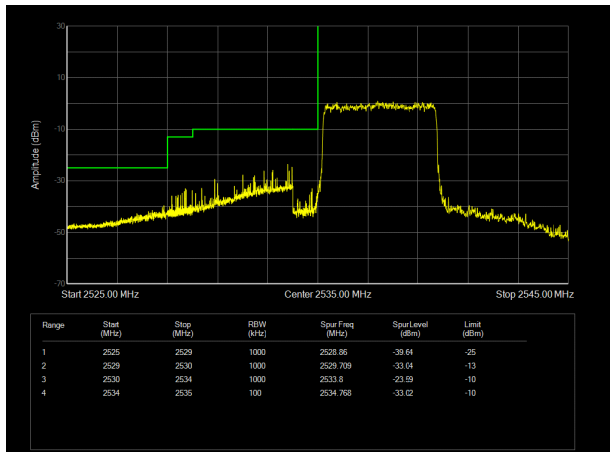

LTE Band 41 16QAM 10MHz CH-Low, 100%RB

LTE Band 41 16QAM 10MHz CH-High, 100%RB

LTE Band 41 16QAM 15MHz CH-Low, 1 RB

LTE Band 41 16QAM 15MHz CH-High, 1 RB

LTE Band 41 16QAM 15MHz CH-Low, 100%RB

LTE Band 41 16QAM 15MHz CH-High, 100%RB

LTE Band 41 16QAM 20MHz CH-Low, RB 1

LTE Band 41 16QAM 20MHz CH-High, RB 1

LTE Band 41 16QAM 20MHz CH-Low, 100%RB

LTE Band 41 16QAM 20MHz CH-High, 100%RB

LTE Band 41 64QAM 5MHz CH-Low, 1 RB

LTE Band 41 64QAM 5MHz CH-High, 1 RB

LTE Band 41 64QAM 5MHz CH-Low, 100%RB

LTE Band 41 64QAM 5MHz CH-High, 100%RB