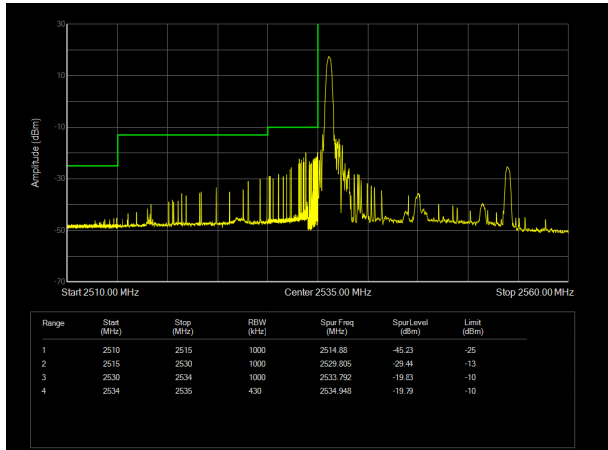

LTE Band 41 QPSK 10MHz CH-Low, 1 RB

LTE Band 41 QPSK 10MHz CH-High, 1 RB

LTE Band 41 QPSK 10MHz CH-Low, 100%RB

LTE Band 41 QPSK 10MHz CH-High, 100%RB

LTE Band 41 QPSK 15MHz CH-Low, 1 RB

LTE Band 41 QPSK 15MHz CH-High, 1 RB

LTE Band 41 QPSK 15MHz CH-Low, 100%RB

LTE Band 41 QPSK 15MHz CH-High, 100%RB

LTE Band 41 QPSK 20MHz CH-Low, 1 RB

LTE Band 41 QPSK 20MHz CH-High, 1 RB

LTE Band 41 QPSK 20MHz CH-Low, 100%RB

LTE Band 41 QPSK 20MHz CH-High, 100%RB

LTE Band 41 16QAM 5MHz CH-Low, 1 RB

LTE Band 41 16QAM 5MHz CH-High, 1 RB

LTE Band 41 16QAM 5MHz CH-Low, 100%RB

LTE Band 41 16QAM 5MHz CH-High, 100%RB

LTE Band 41 16QAM 10MHz CH-Low, 1 RB

LTE Band 41 16QAM 10MHz CH-High, 1 RB