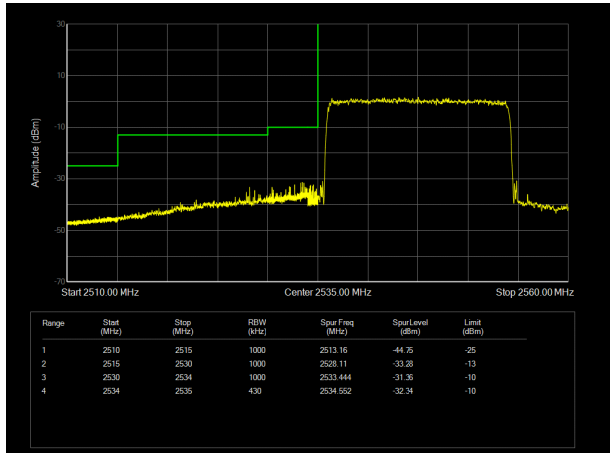

LTE Band 41 16QAM 10MHz CH-Low, 100%RB

LTE Band 41 16QAM 10MHz CH-High, 100%RB

LTE Band 41 16QAM 15MHz CH-Low, 1 RB

LTE Band 41 16QAM 15MHz CH-High, 1 RB

LTE Band 41 16QAM 15MHz CH-Low, 100%RB

LTE Band 41 16QAM 15MHz CH-High, 100%RB

LTE Band 41 16QAM 20MHz CH-Low, RB 1

LTE Band 41 16QAM 20MHz CH-High, RB 1

LTE Band 41 16QAM 20MHz CH-Low, 100%RB

LTE Band 41 16QAM 20MHz CH-High, 100%RB

LTE Band 41 64QAM 5MHz CH-Low, 1 RB

LTE Band 41 64QAM 5MHz CH-High, 1 RB