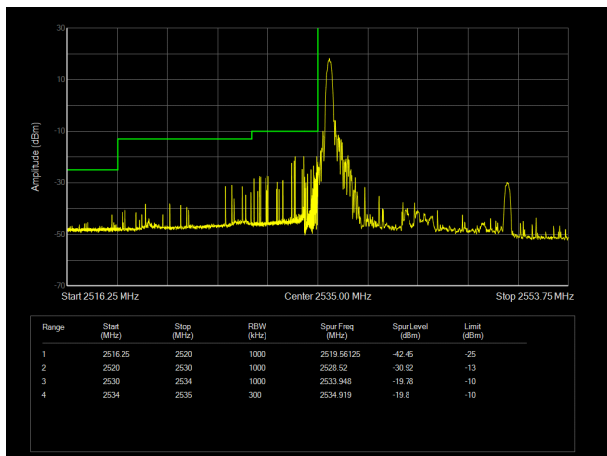

LTE Band 41 QPSK 10MHz CH-Low, 1 RB

LTE Band 41 QPSK 10MHz CH-High, 1 RB

LTE Band 41 QPSK 10MHz CH-Low, 100%RB

LTE Band 41 QPSK 10MHz CH-High, 100%RB

LTE Band 41 QPSK 15MHz CH-Low, 1 RB

LTE Band 41 QPSK 15MHz CH-High, 1 RB

LTE Band 41 QPSK 15MHz CH-Low, 100%RB

LTE Band 41 QPSK 15MHz CH-High, 100%RB

LTE Band 41 QPSK 20MHz CH-Low, 1 RB

LTE Band 41 QPSK 20MHz CH-High, 1 RB

LTE Band 41 QPSK 20MHz CH-Low, 100%RB

LTE Band 41 QPSK 20MHz CH-High, 100%RB