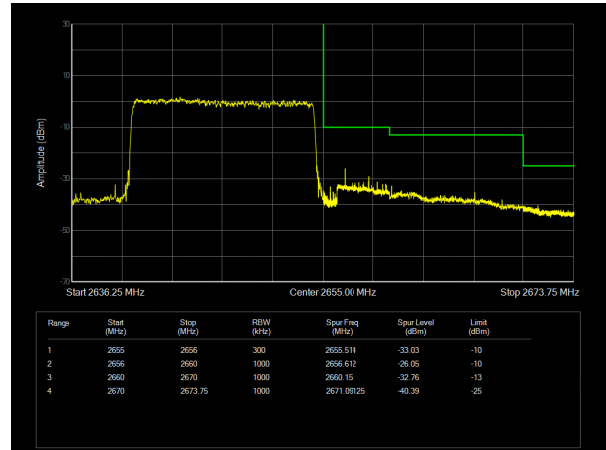

LTE Band 41 16QAM 5MHz CH-Low, 1 RB

LTE Band 41 16QAM 5MHz CH-High, 1 RB

LTE Band 41 16QAM 5MHz CH-Low, 100%RB

LTE Band 41 16QAM 5MHz CH-High, 100%RB

LTE Band 41 16QAM 10MHz CH-Low, 1 RB

LTE Band 41 16QAM 10MHz CH-High, 1 RB

LTE Band 41 16QAM 10MHz CH-Low, 100%RB

LTE Band 41 16QAM 10MHz CH-High, 100%RB

LTE Band 41 16QAM 15MHz CH-Low, 1 RB

LTE Band 41 16QAM 15MHz CH-High, 1 RB

LTE Band 41 16QAM 15MHz CH-Low, 100%RB

LTE Band 41 16QAM 15MHz CH-High, 100%RB

LTE Band 41 16QAM 20MHz CH-Low, RB 1

LTE Band 41 16QAM 20MHz CH-High, RB 1

LTE Band 41 16QAM 20MHz CH-Low, 100%RB

LTE Band 41 16QAM 20MHz CH-High, 100%RB

LTE Band 41 64QAM 5MHz CH-Low, 1 RB

LTE Band 41 64QAM 5MHz CH-High, 1 RB