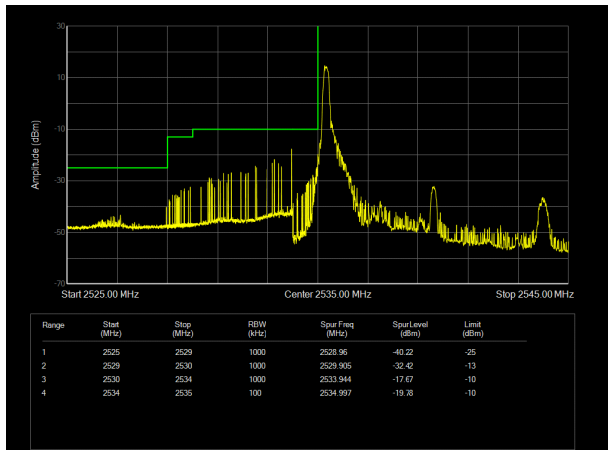

LTE Band 41 QPSK 10MHz CH-Low, 1 RB

LTE Band 41 QPSK 10MHz CH-High, 1 RB

LTE Band 41 QPSK 10MHz CH-Low, 100%RB

LTE Band 41 QPSK 10MHz CH-High, 100%RB

LTE Band 41 QPSK 15MHz CH-Low, 1 RB

LTE Band 41 QPSK 15MHz CH-High, 1 RB

LTE Band 41 QPSK 15MHz CH-Low, 100%RB

LTE Band 41 QPSK 15MHz CH-High, 100%RB

LTE Band 41 QPSK 20MHz CH-Low, 1 RB

LTE Band 41 QPSK 20MHz CH-High, 1 RB

LTE Band 41 QPSK 20MHz CH-Low, 100%RB

LTE Band 41 QPSK 20MHz CH-High, 100%RB

LTE Band 41 16QAM 5MHz CH-Low, 1 RB

LTE Band 41 16QAM 5MHz CH-High, 1 RB

LTE Band 41 16QAM 5MHz CH-Low, 100%RB

LTE Band 41 16QAM 5MHz CH-High, 100%RB

LTE Band 41 16QAM 10MHz CH-Low, 1 RB

LTE Band 41 16QAM 10MHz CH-High, 1 RB