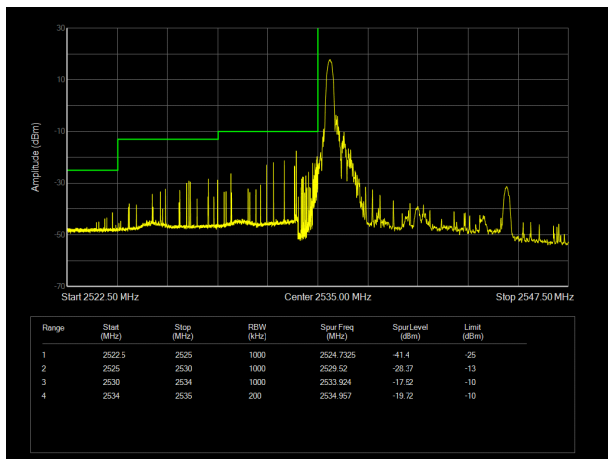

### LTE Band 40 subset2 64QAM 10MHz CH-High, 100%RB

14:55:02 29.11.2021

LTE Band 41 QPSK 5MHz CH-Low, 1 RB

LTE Band 41 QPSK 5MHz CH-High, 1 RB

LTE Band 41 QPSK 5MHz CH-Low, 100%RB

LTE Band 41 QPSK 5MHz CH-High, 100%RB

LTE Band 41 QPSK 10MHz CH-Low, 1 RB

LTE Band 41 QPSK 10MHz CH-High, 1 RB

LTE Band 41 QPSK 10MHz CH-Low, 100%RB

LTE Band 41 QPSK 10MHz CH-High, 100%RB

LTE Band 41 QPSK 15MHz CH-Low, 1 RB

LTE Band 41 QPSK 15MHz CH-High, 1 RB