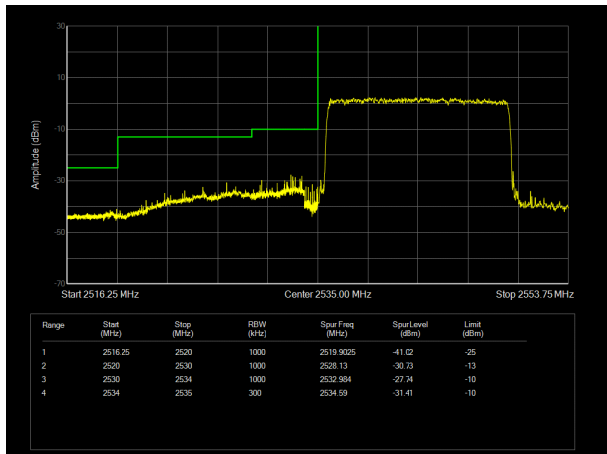

### LTE Band 40 subset2 64QAM 10MHz CH-High, 100%RB

14:55:02 29.11.2021

LTE Band 41 QPSK 5MHz CH-Low, 1 RB

LTE Band 41 QPSK 5MHz CH-High, 1 RB

LTE Band 41 QPSK 5MHz CH-Low, 100%RB

LTE Band 41 QPSK 5MHz CH-High, 100%RB

LTE Band 41 QPSK 10MHz CH-Low, 1 RB

LTE Band 41 QPSK 10MHz CH-High, 1 RB

LTE Band 41 QPSK 10MHz CH-Low, 100%RB

LTE Band 41 QPSK 10MHz CH-High, 100%RB

LTE Band 41 QPSK 15MHz CH-Low, 1 RB

LTE Band 41 QPSK 15MHz CH-High, 1 RB

LTE Band 41 QPSK 15MHz CH-Low, 100%RB

LTE Band 41 QPSK 15MHz CH-High, 100%RB

LTE Band 41 QPSK 20MHz CH-Low, 1 RB

LTE Band 41 QPSK 20MHz CH-High, 1 RB

LTE Band 41 QPSK 20MHz CH-Low, 100%RB

LTE Band 41 QPSK 20MHz CH-High, 100%RB