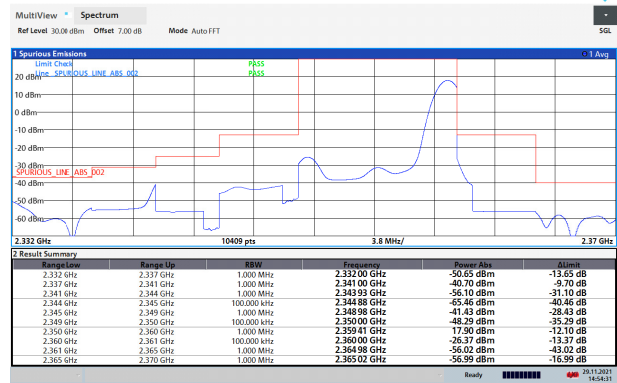

LTE Band 40 subset2 64QAM 10MHz CH-High, 1 RB