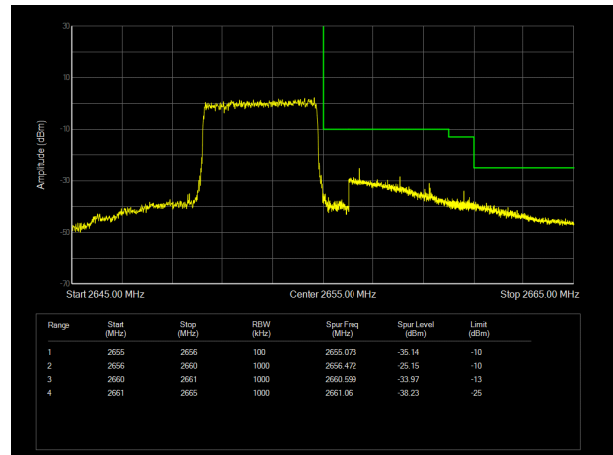

LTE Band 41 QPSK 15MHz CH-Low, 100%RB

LTE Band 41 QPSK 15MHz CH-High, 100%RB

LTE Band 41 QPSK 20MHz CH-Low, 1 RB

LTE Band 41 QPSK 20MHz CH-High, 1 RB

LTE Band 41 QPSK 20MHz CH-Low, 100%RB

LTE Band 41 QPSK 20MHz CH-High, 100%RB

LTE Band 41 16QAM 5MHz CH-Low, 1 RB

LTE Band 41 16QAM 5MHz CH-High, 1 RB

LTE Band 41 16QAM 5MHz CH-Low, 100%RB

LTE Band 41 16QAM 5MHz CH-High, 100%RB

LTE Band 41 16QAM 10MHz CH-Low, 1 RB

LTE Band 41 16QAM 10MHz CH-High, 1 RB

LTE Band 41 16QAM 10MHz CH-Low, 100%RB

LTE Band 41 16QAM 10MHz CH-High, 100%RB

LTE Band 41 16QAM 15MHz CH-Low, 1 RB

LTE Band 41 16QAM 15MHz CH-High, 1 RB

LTE Band 41 16QAM 15MHz CH-Low, 100%RB

LTE Band 41 16QAM 15MHz CH-High, 100%RB