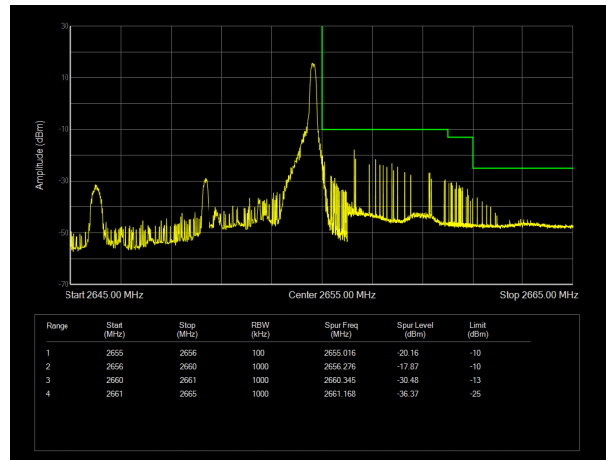

### LTE Band 40 subset2 64QAM 10MHz CH-High, 100%RB

14:55:02 29.11.2021

LTE Band 41 QPSK 5MHz CH-Low, 1 RB

LTE Band 41 QPSK 5MHz CH-High, 1 RB

LTE Band 41 QPSK 5MHz CH-Low, 100%RB

LTE Band 41 QPSK 5MHz CH-High, 100%RB

LTE Band 41 QPSK 10MHz CH-Low, 1 RB

LTE Band 41 QPSK 10MHz CH-High, 1 RB

LTE Band 41 QPSK 10MHz CH-Low, 100%RB

LTE Band 41 QPSK 10MHz CH-High, 100%RB

LTE Band 41 QPSK 15MHz CH-Low, 1 RB

LTE Band 41 QPSK 15MHz CH-High, 1 RB