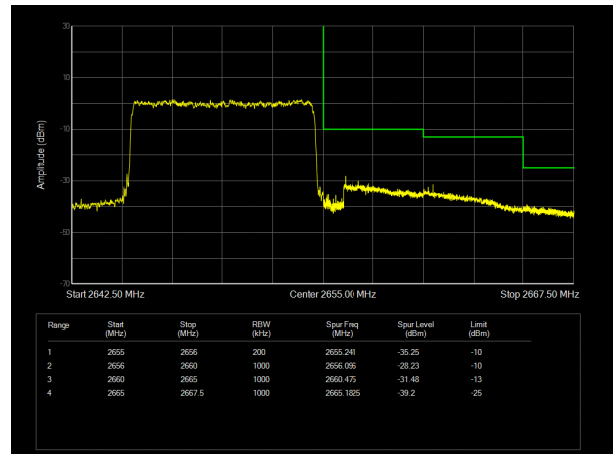

LTE Band 41 QPSK 15MHz CH-Low, 100%RB

LTE Band 41 QPSK 15MHz CH-High, 100%RB

LTE Band 41 QPSK 20MHz CH-Low, 1 RB

LTE Band 41 QPSK 20MHz CH-High, 1 RB

LTE Band 41 QPSK 20MHz CH-Low, 100%RB

LTE Band 41 QPSK 20MHz CH-High, 100%RB

LTE Band 41 16QAM 5MHz CH-Low, 1 RB

LTE Band 41 16QAM 5MHz CH-High, 1 RB

LTE Band 41 16QAM 5MHz CH-Low, 100%RB

LTE Band 41 16QAM 5MHz CH-High, 100%RB

LTE Band 41 16QAM 10MHz CH-Low, 1 RB

LTE Band 41 16QAM 10MHz CH-High, 1 RB

LTE Band 41 16QAM 10MHz CH-Low, 100%RB

LTE Band 41 16QAM 10MHz CH-High, 100%RB

LTE Band 41 16QAM 15MHz CH-Low, 1 RB

LTE Band 41 16QAM 15MHz CH-High, 1 RB

LTE Band 41 16QAM 15MHz CH-Low, 100%RB

LTE Band 41 16QAM 15MHz CH-High, 100%RB