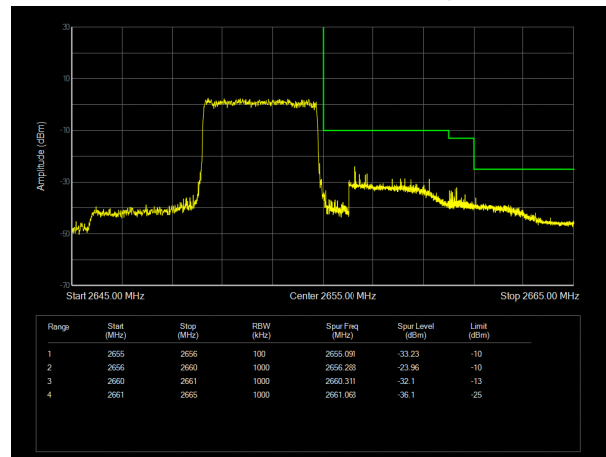

### LTE Band 40 subset2 64QAM 10MHz CH-High, 100%RB

14:55:02 29.11.2021

LTE Band 41 QPSK 5MHz CH-Low, 1 RB

LTE Band 41 QPSK 5MHz CH-High, 1 RB

LTE Band 41 QPSK 5MHz CH-Low, 100%RB

LTE Band 41 QPSK 5MHz CH-High, 100%RB

LTE Band 41 QPSK 10MHz CH-Low, 1 RB

LTE Band 41 QPSK 10MHz CH-High, 1 RB

LTE Band 41 QPSK 10MHz CH-Low, 100%RB

LTE Band 41 QPSK 10MHz CH-High, 100%RB

LTE Band 41 QPSK 15MHz CH-Low, 1 RB

LTE Band 41 QPSK 15MHz CH-High, 1 RB