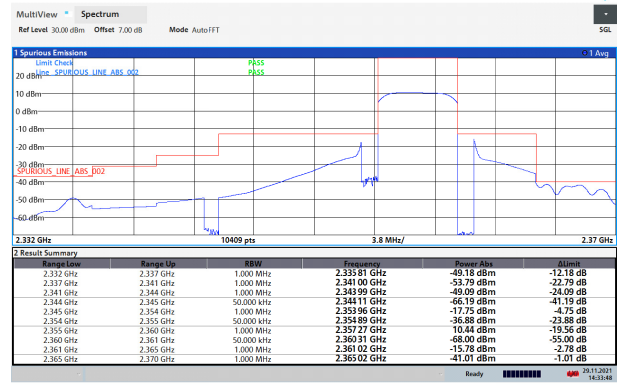

LTE Band 40 subset2 64QAM 5MHz CH-High, 100%RB