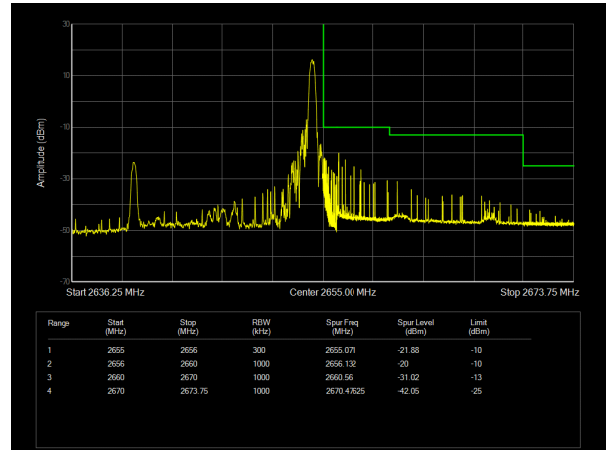

LTE Band 41 16QAM 5MHz CH-Low, 1 RB

LTE Band 41 16QAM 5MHz CH-High, 1 RB

LTE Band 41 16QAM 5MHz CH-Low, 100%RB

LTE Band 41 16QAM 5MHz CH-High, 100%RB

LTE Band 41 16QAM 10MHz CH-Low, 1 RB

LTE Band 41 16QAM 10MHz CH-High, 1 RB

LTE Band 41 16QAM 10MHz CH-Low, 100%RB

LTE Band 41 16QAM 10MHz CH-High, 100%RB

LTE Band 41 16QAM 15MHz CH-Low, 1 RB

LTE Band 41 16QAM 15MHz CH-High, 1 RB

LTE Band 41 16QAM 15MHz CH-Low, 100%RB

LTE Band 41 16QAM 15MHz CH-High, 100%RB

LTE Band 41 16QAM 20MHz CH-Low, RB 1

LTE Band 41 16QAM 20MHz CH-High, RB 1

LTE Band 41 16QAM 20MHz CH-Low, 100%RB

LTE Band 41 16QAM 20MHz CH-High, 100%RB

LTE Band 41 64QAM 5MHz CH-Low, 1 RB

LTE Band 41 64QAM 5MHz CH-High, 1 RB