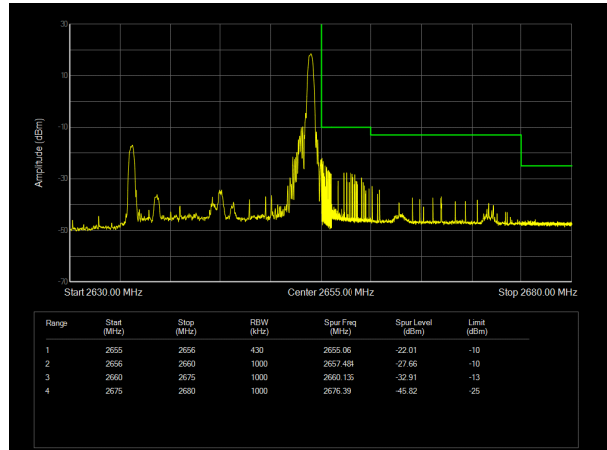

LTE Band 41 QPSK 10MHz CH-Low, 1 RB

LTE Band 41 QPSK 10MHz CH-High, 1 RB

LTE Band 41 QPSK 10MHz CH-Low, 100%RB

LTE Band 41 QPSK 10MHz CH-High, 100%RB

LTE Band 41 QPSK 15MHz CH-Low, 1 RB

LTE Band 41 QPSK 15MHz CH-High, 1 RB

LTE Band 41 QPSK 15MHz CH-Low, 100%RB

LTE Band 41 QPSK 15MHz CH-High, 100%RB

LTE Band 41 QPSK 20MHz CH-Low, 1 RB

LTE Band 41 QPSK 20MHz CH-High, 1 RB

LTE Band 41 QPSK 20MHz CH-Low, 100%RB

LTE Band 41 QPSK 20MHz CH-High, 100%RB

LTE Band 41 16QAM 5MHz CH-Low, 1 RB

LTE Band 41 16QAM 5MHz CH-High, 1 RB

LTE Band 41 16QAM 5MHz CH-Low, 100%RB

LTE Band 41 16QAM 5MHz CH-High, 100%RB

LTE Band 41 16QAM 10MHz CH-Low, 1 RB

LTE Band 41 16QAM 10MHz CH-High, 1 RB