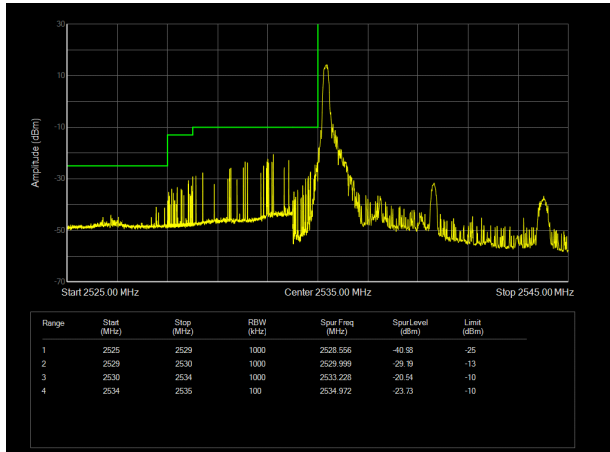

LTE Band 41 16QAM 10MHz CH-Low, 100%RB

LTE Band 41 16QAM 10MHz CH-High, 100%RB

LTE Band 41 16QAM 15MHz CH-Low, 1 RB

LTE Band 41 16QAM 15MHz CH-High, 1 RB

LTE Band 41 16QAM 15MHz CH-Low, 100%RB

LTE Band 41 16QAM 15MHz CH-High, 100%RB

LTE Band 41 16QAM 20MHz CH-Low, RB 1

LTE Band 41 16QAM 20MHz CH-High, RB 1

LTE Band 41 16QAM 20MHz CH-Low, 100%RB

LTE Band 41 16QAM 20MHz CH-High, 100%RB

LTE Band 41 64QAM 5MHz CH-Low, 1 RB

LTE Band 41 64QAM 5MHz CH-High, 1 RB