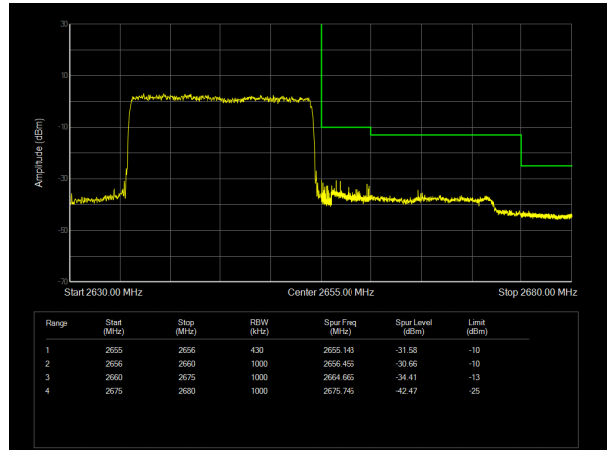

LTE Band 41 QPSK 10MHz CH-Low, 1 RB

LTE Band 41 QPSK 10MHz CH-High, 1 RB

LTE Band 41 QPSK 10MHz CH-Low, 100%RB

LTE Band 41 QPSK 10MHz CH-High, 100%RB

LTE Band 41 QPSK 15MHz CH-Low, 1 RB

LTE Band 41 QPSK 15MHz CH-High, 1 RB

LTE Band 41 QPSK 15MHz CH-Low, 100%RB

LTE Band 41 QPSK 15MHz CH-High, 100%RB

LTE Band 41 QPSK 20MHz CH-Low, 1 RB

LTE Band 41 QPSK 20MHz CH-High, 1 RB

LTE Band 41 QPSK 20MHz CH-Low, 100%RB

LTE Band 41 QPSK 20MHz CH-High, 100%RB

LTE Band 41 16QAM 5MHz CH-Low, 1 RB

LTE Band 41 16QAM 5MHz CH-High, 1 RB

LTE Band 41 16QAM 5MHz CH-Low, 100%RB

LTE Band 41 16QAM 5MHz CH-High, 100%RB

LTE Band 41 16QAM 10MHz CH-Low, 1 RB

LTE Band 41 16QAM 10MHz CH-High, 1 RB