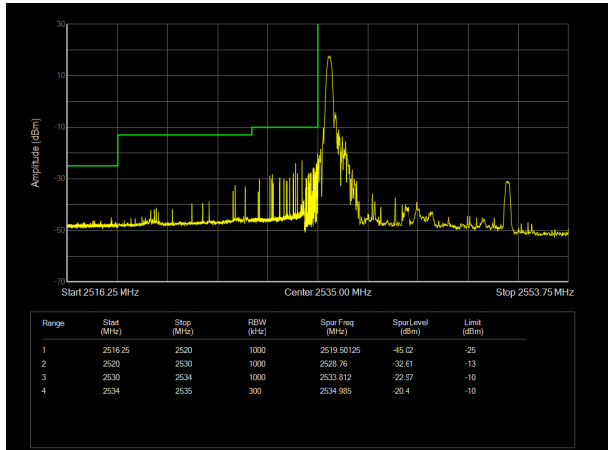

LTE Band 41 16QAM 5MHz CH-Low, 1 RB

LTE Band 41 16QAM 5MHz CH-High, 1 RB

LTE Band 41 16QAM 5MHz CH-Low, 100%RB

LTE Band 41 16QAM 5MHz CH-High, 100%RB

LTE Band 41 16QAM 10MHz CH-Low, 1 RB

LTE Band 41 16QAM 10MHz CH-High, 1 RB

LTE Band 41 16QAM 10MHz CH-Low, 100%RB

LTE Band 41 16QAM 10MHz CH-High, 100%RB

LTE Band 41 16QAM 15MHz CH-Low, 1 RB

LTE Band 41 16QAM 15MHz CH-High, 1 RB

LTE Band 41 16QAM 15MHz CH-Low, 100%RB

LTE Band 41 16QAM 15MHz CH-High, 100%RB

LTE Band 41 16QAM 20MHz CH-Low, RB 1

LTE Band 41 16QAM 20MHz CH-High, RB 1

LTE Band 41 16QAM 20MHz CH-Low, 100%RB

LTE Band 41 16QAM 20MHz CH-High, 100%RB

LTE Band 41 64QAM 5MHz CH-Low, 1 RB

LTE Band 41 64QAM 5MHz CH-High, 1 RB