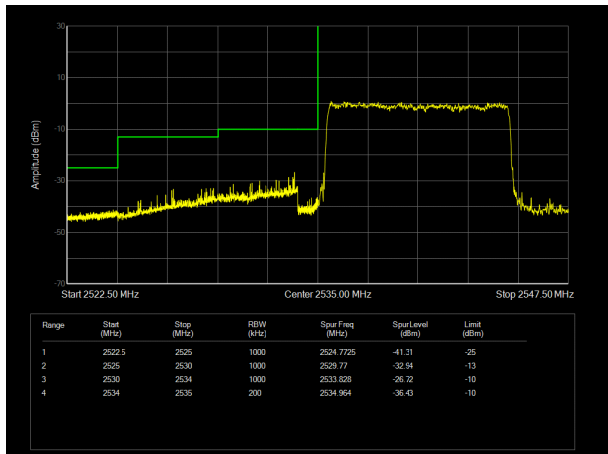

LTE Band 41 QPSK 15MHz CH-Low, 100%RB

LTE Band 41 QPSK 15MHz CH-High, 100%RB

LTE Band 41 QPSK 20MHz CH-Low, 1 RB

LTE Band 41 QPSK 20MHz CH-High, 1 RB

LTE Band 41 QPSK 20MHz CH-Low, 100%RB

LTE Band 41 QPSK 20MHz CH-High, 100%RB

LTE Band 41 16QAM 5MHz CH-Low, 1 RB

LTE Band 41 16QAM 5MHz CH-High, 1 RB

LTE Band 41 16QAM 5MHz CH-Low, 100%RB

LTE Band 41 16QAM 5MHz CH-High, 100%RB

LTE Band 41 16QAM 10MHz CH-Low, 1 RB

LTE Band 41 16QAM 10MHz CH-High, 1 RB

LTE Band 41 16QAM 10MHz CH-Low, 100%RB

LTE Band 41 16QAM 10MHz CH-High, 100%RB

LTE Band 41 16QAM 15MHz CH-Low, 1 RB

LTE Band 41 16QAM 15MHz CH-High, 1 RB

LTE Band 41 16QAM 15MHz CH-Low, 100%RB

LTE Band 41 16QAM 15MHz CH-High, 100%RB