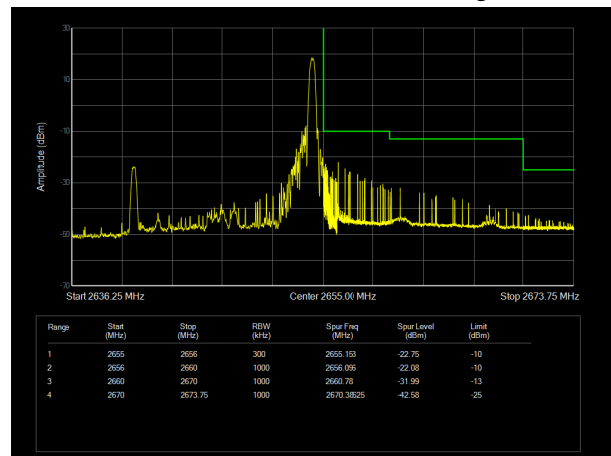

### LTE Band 40 subset2 64QAM 10MHz CH-High, 100%RB

14:55:02 29.11.2021

LTE Band 41 QPSK 5MHz CH-Low, 1 RB

LTE Band 41 QPSK 5MHz CH-High, 1 RB

LTE Band 41 QPSK 5MHz CH-Low, 100%RB

LTE Band 41 QPSK 5MHz CH-High, 100%RB

LTE Band 41 QPSK 10MHz CH-Low, 1 RB

LTE Band 41 QPSK 10MHz CH-High, 1 RB

LTE Band 41 QPSK 10MHz CH-Low, 100%RB

LTE Band 41 QPSK 10MHz CH-High, 100%RB

LTE Band 41 QPSK 15MHz CH-Low, 1 RB

LTE Band 41 QPSK 15MHz CH-High, 1 RB

LTE Band 41 QPSK 15MHz CH-Low, 100%RB

LTE Band 41 QPSK 15MHz CH-High, 100%RB

LTE Band 41 QPSK 20MHz CH-Low, 1 RB

LTE Band 41 QPSK 20MHz CH-High, 1 RB

LTE Band 41 QPSK 20MHz CH-Low, 100%RB

LTE Band 41 QPSK 20MHz CH-High, 100%RB