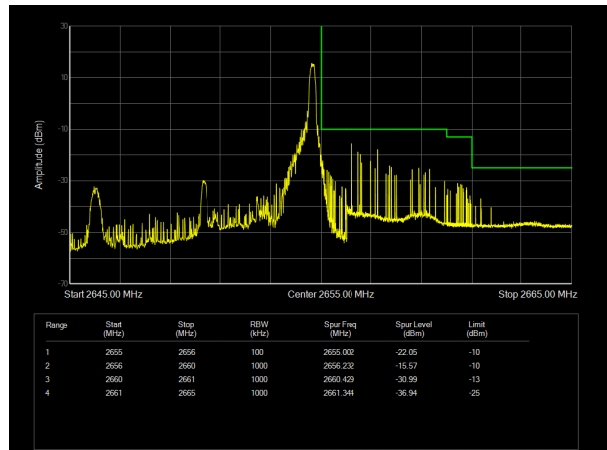

LTE Band 41 QPSK 10MHz CH-Low, 1 RB

LTE Band 41 QPSK 10MHz CH-High, 1 RB

LTE Band 41 QPSK 10MHz CH-Low, 100%RB

LTE Band 41 QPSK 10MHz CH-High, 100%RB

LTE Band 41 QPSK 15MHz CH-Low, 1 RB

LTE Band 41 QPSK 15MHz CH-High, 1 RB

LTE Band 41 QPSK 15MHz CH-Low, 100%RB

LTE Band 41 QPSK 15MHz CH-High, 100%RB

LTE Band 41 QPSK 20MHz CH-Low, 1 RB

LTE Band 41 QPSK 20MHz CH-High, 1 RB

LTE Band 41 QPSK 20MHz CH-Low, 100%RB

LTE Band 41 QPSK 20MHz CH-High, 100%RB

LTE Band 41 16QAM 5MHz CH-Low, 1 RB

LTE Band 41 16QAM 5MHz CH-High, 1 RB

LTE Band 41 16QAM 5MHz CH-Low, 100%RB

LTE Band 41 16QAM 5MHz CH-High, 100%RB

LTE Band 41 16QAM 10MHz CH-Low, 1 RB

LTE Band 41 16QAM 10MHz CH-High, 1 RB