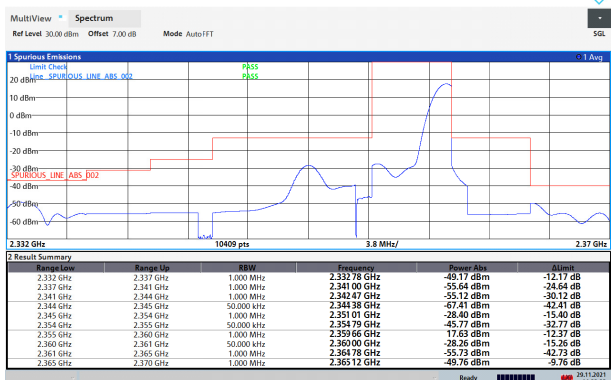

LTE Band 40 subset2 64QAM 5MHz CH-High, 1 RB

RB