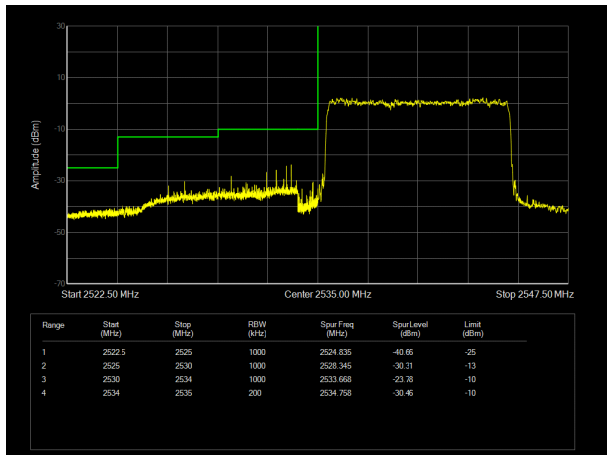

LTE Band 41 QPSK 10MHz CH-Low, 1 RB

LTE Band 41 QPSK 10MHz CH-High, 1 RB

LTE Band 41 QPSK 10MHz CH-Low, 100%RB

LTE Band 41 QPSK 10MHz CH-High, 100%RB

LTE Band 41 QPSK 15MHz CH-Low, 1 RB

LTE Band 41 QPSK 15MHz CH-High, 1 RB

LTE Band 41 QPSK 15MHz CH-Low, 100%RB

LTE Band 41 QPSK 15MHz CH-High, 100%RB

LTE Band 41 QPSK 20MHz CH-Low, 1 RB

LTE Band 41 QPSK 20MHz CH-High, 1 RB

LTE Band 41 QPSK 20MHz CH-Low, 100%RB

LTE Band 41 QPSK 20MHz CH-High, 100%RB