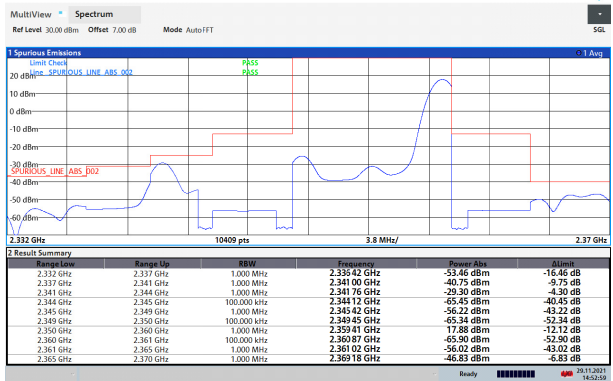

LTE Band 40 subset2 16QAM 10MHz CH-High, 1 RB

1 RB