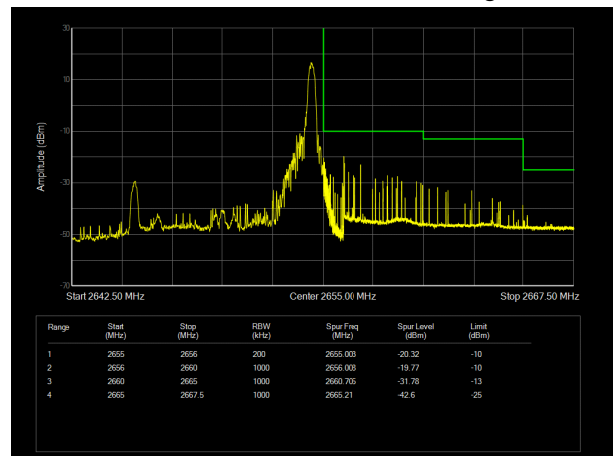

LTE Band 41 QPSK 15MHz CH-Low, 100%RB

LTE Band 41 QPSK 15MHz CH-High, 100%RB

LTE Band 41 QPSK 20MHz CH-Low, 1 RB

LTE Band 41 QPSK 20MHz CH-High, 1 RB

LTE Band 41 QPSK 20MHz CH-Low, 100%RB

LTE Band 41 QPSK 20MHz CH-High, 100%RB

LTE Band 41 16QAM 5MHz CH-Low, 1 RB

LTE Band 41 16QAM 5MHz CH-High, 1 RB

LTE Band 41 16QAM 5MHz CH-Low, 100%RB

LTE Band 41 16QAM 5MHz CH-High, 100%RB

LTE Band 41 16QAM 10MHz CH-Low, 1 RB

LTE Band 41 16QAM 10MHz CH-High, 1 RB

LTE Band 41 16QAM 10MHz CH-Low, 100%RB

LTE Band 41 16QAM 10MHz CH-High, 100%RB

LTE Band 41 16QAM 15MHz CH-Low, 1 RB

LTE Band 41 16QAM 15MHz CH-High, 1 RB

LTE Band 41 16QAM 15MHz CH-Low, 100%RB

LTE Band 41 16QAM 15MHz CH-High, 100%RB