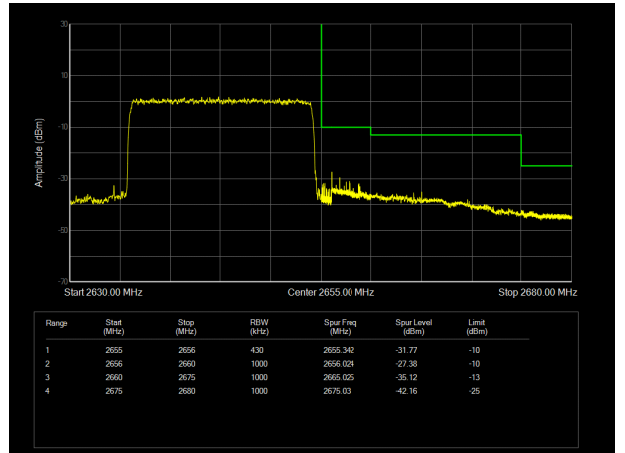

LTE Band 41 16QAM 10MHz CH-Low, 100%RB

LTE Band 41 16QAM 10MHz CH-High, 100%RB

LTE Band 41 16QAM 15MHz CH-Low, 1 RB

LTE Band 41 16QAM 15MHz CH-High, 1 RB

LTE Band 41 16QAM 15MHz CH-Low, 100%RB

LTE Band 41 16QAM 15MHz CH-High, 100%RB

LTE Band 41 16QAM 20MHz CH-Low, RB 1

LTE Band 41 16QAM 20MHz CH-High, RB 1

LTE Band 41 16QAM 20MHz CH-Low, 100%RB

LTE Band 41 16QAM 20MHz CH-High, 100%RB

LTE Band 41 64QAM 5MHz CH-Low, 1 RB

LTE Band 41 64QAM 5MHz CH-High, 1 RB

LTE Band 41 64QAM 5MHz CH-Low, 100%RB

LTE Band 41 64QAM 5MHz CH-High, 100%RB