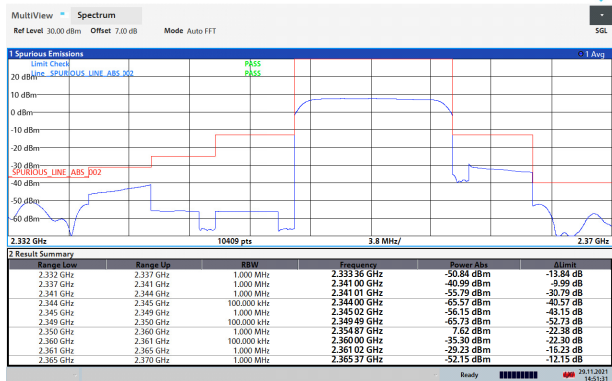

LTE Band 40 subset2 16QAM 10MHz CH-Low, 100%RB

100%RB