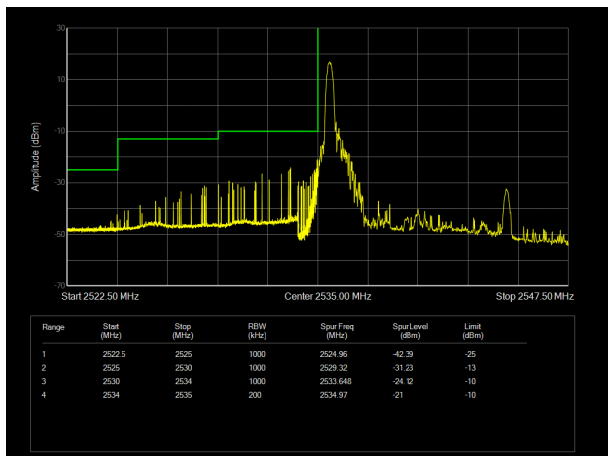

LTE Band 41 QPSK 15MHz CH-Low, 100%RB

LTE Band 41 QPSK 15MHz CH-High, 100%RB

LTE Band 41 QPSK 20MHz CH-Low, 1 RB

LTE Band 41 QPSK 20MHz CH-High, 1 RB

LTE Band 41 QPSK 20MHz CH-Low, 100%RB

LTE Band 41 QPSK 20MHz CH-High, 100%RB

LTE Band 41 16QAM 5MHz CH-Low, 1 RB

LTE Band 41 16QAM 5MHz CH-High, 1 RB

LTE Band 41 16QAM 5MHz CH-Low, 100%RB

LTE Band 41 16QAM 5MHz CH-High, 100%RB

LTE Band 41 16QAM 10MHz CH-Low, 1 RB

LTE Band 41 16QAM 10MHz CH-High, 1 RB

LTE Band 41 16QAM 10MHz CH-Low, 100%RB

LTE Band 41 16QAM 10MHz CH-High, 100%RB

LTE Band 41 16QAM 15MHz CH-Low, 1 RB

LTE Band 41 16QAM 15MHz CH-High, 1 RB

LTE Band 41 16QAM 15MHz CH-Low, 100%RB

LTE Band 41 16QAM 15MHz CH-High, 100%RB