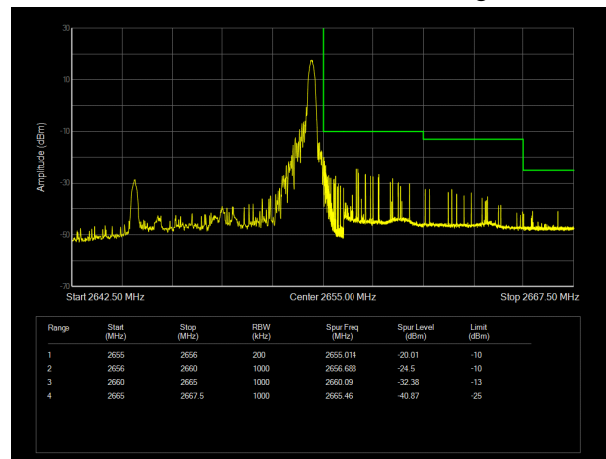

### LTE Band 40 subset2 64QAM 10MHz CH-High, 100%RB

14:55:02 29.11.2021

LTE Band 41 QPSK 5MHz CH-Low, 1 RB

LTE Band 41 QPSK 5MHz CH-High, 1 RB

LTE Band 41 QPSK 5MHz CH-Low, 100%RB

LTE Band 41 QPSK 5MHz CH-High, 100%RB

LTE Band 41 QPSK 10MHz CH-Low, 1 RB

LTE Band 41 QPSK 10MHz CH-High, 1 RB

LTE Band 41 QPSK 10MHz CH-Low, 100%RB

LTE Band 41 QPSK 10MHz CH-High, 100%RB

LTE Band 41 QPSK 15MHz CH-Low, 1 RB

LTE Band 41 QPSK 15MHz CH-High, 1 RB