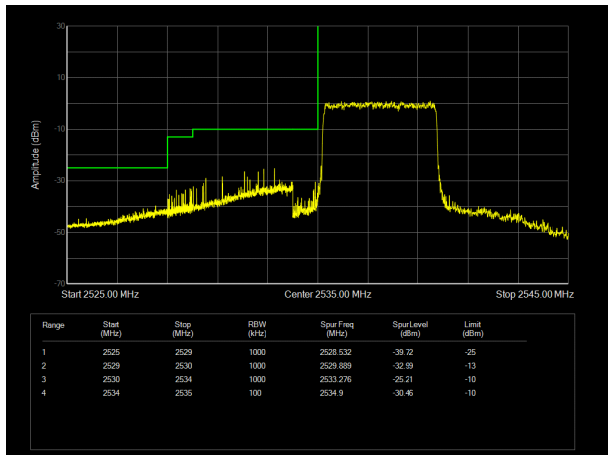

LTE Band 41 QPSK 15MHz CH-Low, 100%RB

LTE Band 41 QPSK 15MHz CH-High, 100%RB

LTE Band 41 QPSK 20MHz CH-Low, 1 RB

LTE Band 41 QPSK 20MHz CH-High, 1 RB

LTE Band 41 QPSK 20MHz CH-Low, 100%RB

LTE Band 41 QPSK 20MHz CH-High, 100%RB

LTE Band 41 16QAM 5MHz CH-Low, 1 RB

LTE Band 41 16QAM 5MHz CH-High, 1 RB

LTE Band 41 16QAM 5MHz CH-Low, 100%RB

LTE Band 41 16QAM 5MHz CH-High, 100%RB

LTE Band 41 16QAM 10MHz CH-Low, 1 RB

LTE Band 41 16QAM 10MHz CH-High, 1 RB

LTE Band 41 16QAM 10MHz CH-Low, 100%RB

LTE Band 41 16QAM 10MHz CH-High, 100%RB

LTE Band 41 16QAM 15MHz CH-Low, 1 RB

LTE Band 41 16QAM 15MHz CH-High, 1 RB

LTE Band 41 16QAM 15MHz CH-Low, 100%RB

LTE Band 41 16QAM 15MHz CH-High, 100%RB