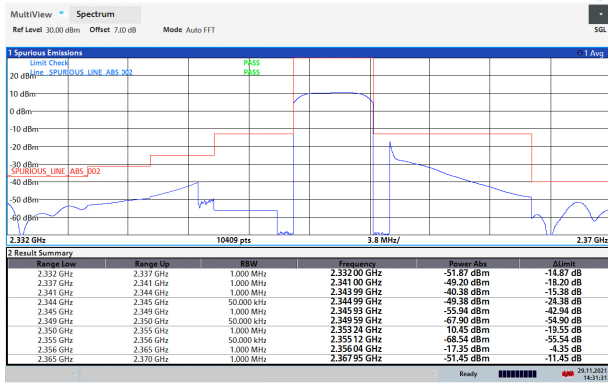

LTE Band 40 subset2 64QAM 5MHz CH-Low, 100%RB