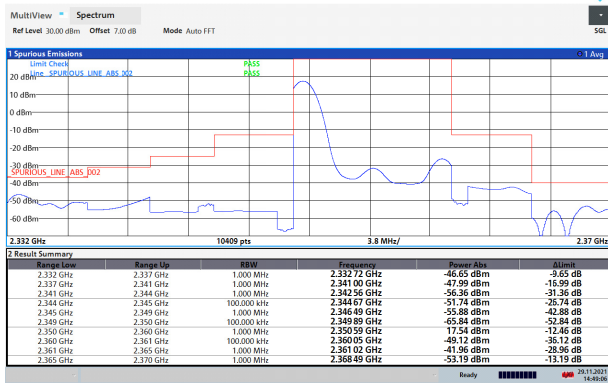

LTE Band 40 subset2 64QAM 10MHz CH-Low, 1 RB