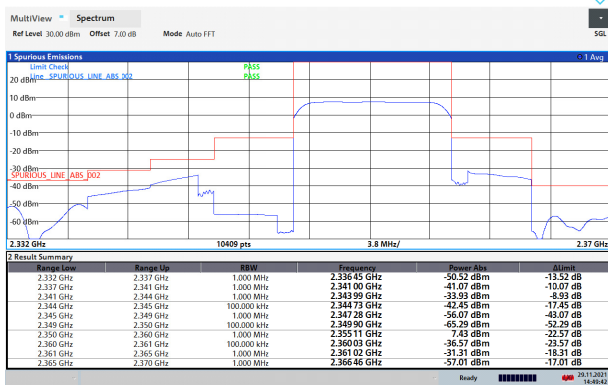

LTE Band 40 subset2 64QAM 10MHz CH-Low, 100%RB