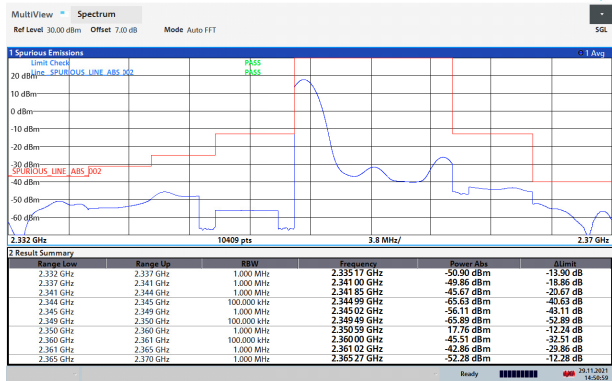

### LTE Band 40 subset2 16QAM 10MHz CH-Low, 1 RB

RB

14:50:59 29.11.2021