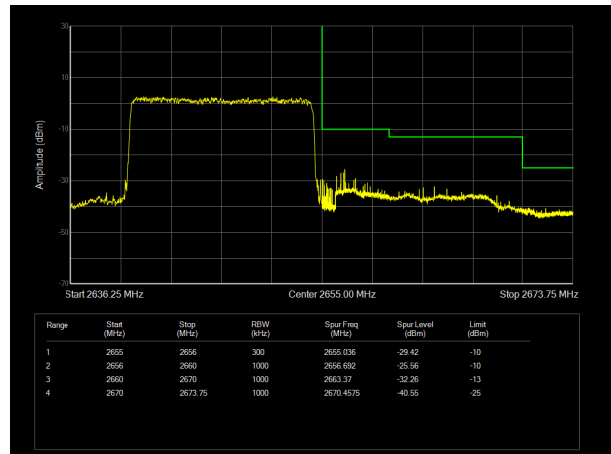

### LTE Band 40 subset2 64QAM 10MHz CH-High, 100%RB

14:55:02 29.11.2021

LTE Band 41 QPSK 5MHz CH-Low, 1 RB

LTE Band 41 QPSK 5MHz CH-High, 1 RB

LTE Band 41 QPSK 5MHz CH-Low, 100%RB

LTE Band 41 QPSK 5MHz CH-High, 100%RB

LTE Band 41 QPSK 10MHz CH-Low, 1 RB

LTE Band 41 QPSK 10MHz CH-High, 1 RB

LTE Band 41 QPSK 10MHz CH-Low, 100%RB

LTE Band 41 QPSK 10MHz CH-High, 100%RB

LTE Band 41 QPSK 15MHz CH-Low, 1 RB

LTE Band 41 QPSK 15MHz CH-High, 1 RB

LTE Band 41 QPSK 15MHz CH-Low, 100%RB

LTE Band 41 QPSK 15MHz CH-High, 100%RB

LTE Band 41 QPSK 20MHz CH-Low, 1 RB

LTE Band 41 QPSK 20MHz CH-High, 1 RB

LTE Band 41 QPSK 20MHz CH-Low, 100%RB

LTE Band 41 QPSK 20MHz CH-High, 100%RB