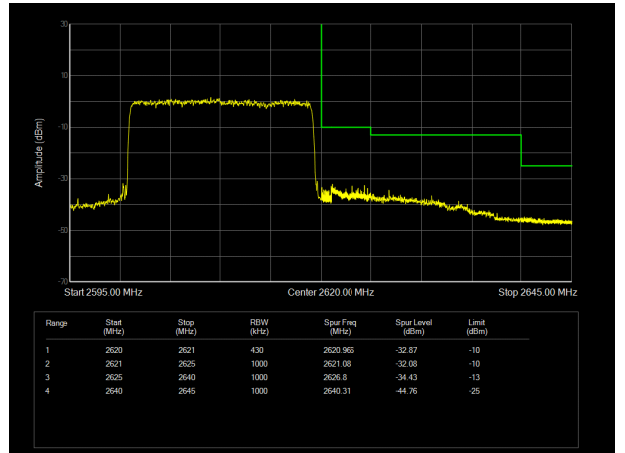

LTE Band 38 16QAM 10MHz CH-High, 1 RB

LTE Band 38 16QAM 10MHz CH-Low, 100%RB

LTE Band 38 16QAM 10MHz CH-High, 100%RB

LTE Band 38 16QAM 15MHz CH-Low, 1 RB

LTE Band 38 16QAM 15MHz CH-High, 1 RB

LTE Band 38 16QAM 15MHz CH-Low, 100%RB

LTE Band 38 16QAM 15MHz CH-High, 100%RB

LTE Band 38 16QAM 20MHz CH-Low, 1 RB

LTE Band 38 16QAM 20MHz CH-High, 1 RB

LTE Band 38 16QAM 20MHz CH-Low, 100%RB

LTE Band 38 16QAM 20MHz CH-High, 100%RB

LTE Band 38 64QAM 5MHz CH-Low, 1 RB

LTE Band 38 64QAM 5MHz CH-High, 1 RB

LTE Band 38 64QAM 5MHz CH-Low, 100%RB

LTE Band 38 64QAM 5MHz CH-High, 100%RB

LTE Band 38 64QAM 10MHz CH-Low, 1 RB

LTE Band 38 64QAM 10MHz CH-High, 1 RB

LTE Band 38 64QAM 10MHz CH-Low, 100%RB