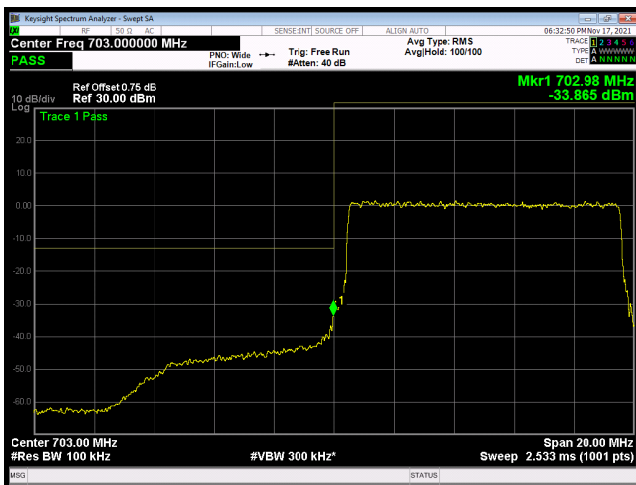

LTE band 28 subset 1 16QAM 10MHz CH-Low, 100%RB

LTE band 28 subset 1 16QAM 10MHz CH-High, 100%RB

LTE band 28 subset 1 64QAM 3MHz CH-Low, 1 RB

LTE band 28 subset 1 64QAM 3MHz CH-High, 1 RB

LTE band 28 subset 1 64QAM 3MHz CH-Low, 100%RB

LTE band 28 subset 1 64QAM 3MHz CH-High, 100%RB

LTE band 28 subset 1 64QAM 5MHz CH-Low, 1 RB

LTE band 28 subset 1 64QAM 5MHz CH-High, 1 RB

LTE band 28 subset 1 64QAM 5MHz CH-Low, 100%RB

LTE band 28 subset 1 64QAM 5MHz CH-High, 100%RB

LTE band 28 subset 1 64QAM 10MHz CH-Low, 1 RB

LTE band 28 subset 1 64QAM 10MHz CH-High, 1 RB

LTE band 28 subset 1 64QAM 10MHz CH-Low, 100%RB

LTE band 28 subset 1 64QAM 10MHz CH-High, 100%RB

LTE band 28 subset 2 QPSK 3MHz CH-Low, 1 RB

LTE band 28 subset 2 QPSK 3MHz CH-High, 1 RB

LTE band 28 subset 2 QPSK 3MHz CH-Low, 100%RB

LTE band 28 subset 2 QPSK 3MHz CH-High, 100%RB

LTE band 28 subset 2 QPSK 5MHz CH-Low, 1 RB

LTE band 28 subset 2 QPSK 5MHz CH-High, 1 RB