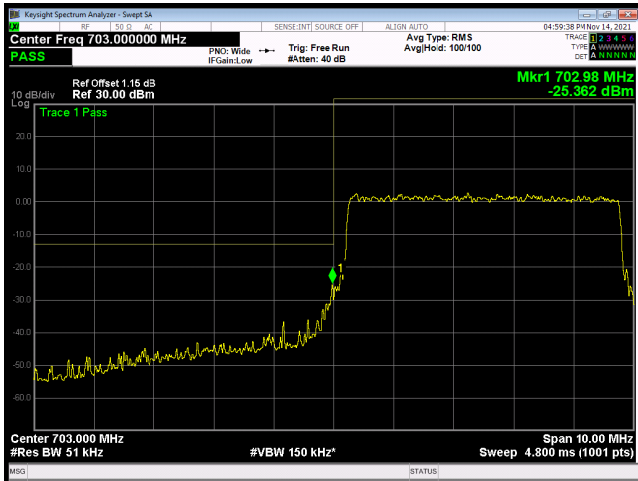

LTE band 28 subset 1 16QAM 3MHz CH-Low, 1 RB

LTE band 28 subset 1 16QAM 3MHz CH-High, 1 RB

LTE band 28 subset 1 16QAM 3MHz CH-Low, 100%RB

LTE band 28 subset 1 16QAM 3MHz CH-High, 100%RB

LTE band 28 subset 1 16QAM 5MHz CH-Low, 1 RB

LTE band 28 subset 1 16QAM 5MHz CH-High, 1 RB

LTE band 28 subset 1 16QAM 5MHz CH-Low, 100%RB

LTE band 28 subset 1 16QAM 5MHz CH-High, 100%RB

LTE band 28 subset 1 16QAM 10MHz CH-Low, 1 RB

LTE band 28 subset 1 16QAM 10MHz CH-High, 1 RB

LTE band 28 subset 1 16QAM 10MHz CH-Low, 100%RB

LTE band 28 subset 1 16QAM 10MHz CH-High, 100%RB

LTE band 28 subset 1 64QAM 3MHz CH-Low, 1 RB

LTE band 28 subset 1 64QAM 3MHz CH-High, 1 RB

LTE band 28 subset 1 64QAM 3MHz CH-Low, 100%RB