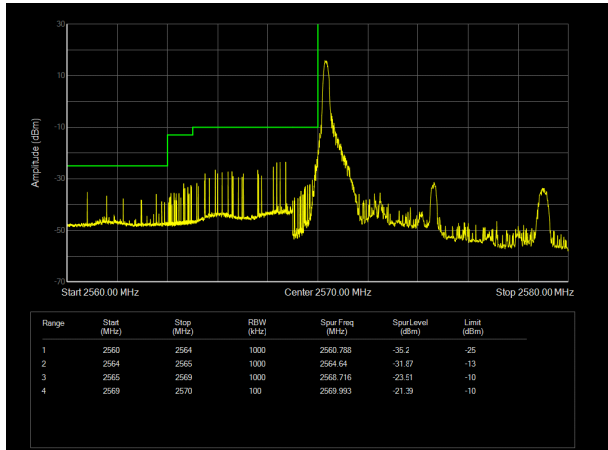

LTE band 28 subset 2 64QAM 10MHz CH-High, 1 RB

LTE band 28 subset 2 64QAM 10MHz CH-Low, 100%RB

LTE band 28 subset 2 64QAM 10MHz CH-High, 100%RB

LTE band 28 subset 2 64QAM 15MHz CH-Low, 1 RB

LTE band 28 subset 2 64QAM 15MHz CH-High, 1 RB

LTE band 28 subset 2 64QAM 15MHz CH-Low, 100%RB

LTE band 28 subset 2 64QAM 15MHz CH-High, 100%RB

LTE Band 38 QPSK 5MHz CH-Low, 1 RB

LTE Band 38 QPSK 5MHz CH-High, 1 RB

LTE Band 38 QPSK 5MHz CH-Low, 100%RB

LTE Band 38 QPSK 5MHz CH-High, 100%RB

LTE Band 38 QPSK 10MHz CH-Low, 1 RB

LTE Band 38 QPSK 10MHz CH-High, 1 RB

LTE Band 38 QPSK 10MHz CH-Low, 100%RB

LTE Band 38 QPSK 10MHz CH-High, 100%RB

LTE Band 38 QPSK 15MHz CH-Low, 1 RB