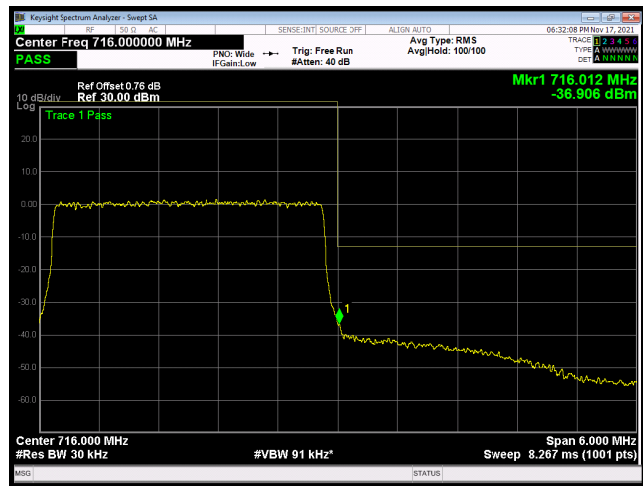

LTE band 28 subset 1 16QAM 5MHz CH-High, 1 RB

LTE band 28 subset 1 16QAM 5MHz CH-Low, 100%RB

LTE band 28 subset 1 16QAM 5MHz CH-High, 100%RB

LTE band 28 subset 1 16QAM 10MHz CH-Low, 1 RB

LTE band 28 subset 1 16QAM 10MHz CH-High, 1 RB

LTE band 28 subset 1 16QAM 10MHz CH-Low, 100%RB

LTE band 28 subset 1 16QAM 10MHz CH-High, 100%RB

LTE band 28 subset 1 64QAM 3MHz CH-Low, 1 RB

LTE band 28 subset 1 64QAM 3MHz CH-High, 1 RB

LTE band 28 subset 1 64QAM 3MHz CH-Low, 100%RB

LTE band 28 subset 1 64QAM 3MHz CH-High, 100%RB

LTE band 28 subset 1 64QAM 5MHz CH-Low, 1 RB

LTE band 28 subset 1 64QAM 5MHz CH-High, 1 RB

LTE band 28 subset 1 64QAM 5MHz CH-Low, 100%RB

LTE band 28 subset 1 64QAM 5MHz CH-High, 100%RB