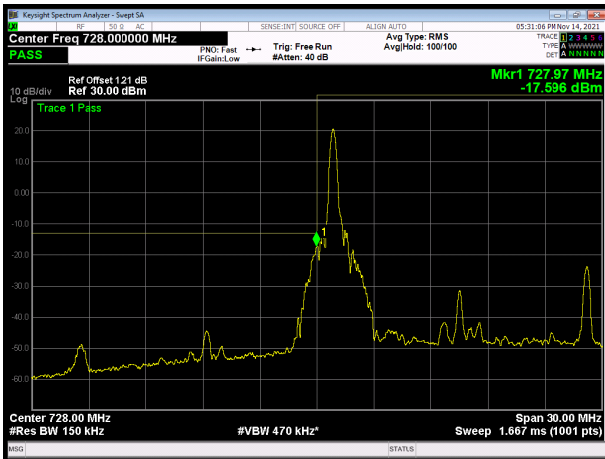

LTE band 28 subset 2 QPSK 3MHz CH-High, 1 RB

LTE band 28 subset 2 QPSK 3MHz CH-Low, 100%RB

LTE band 28 subset 2 QPSK 3MHz CH-High, 100%RB

LTE band 28 subset 2 QPSK 5MHz CH-Low, 1 RB

LTE band 28 subset 2 QPSK 5MHz CH-High, 1 RB

LTE band 28 subset 2 QPSK 5MHz CH-Low, 100%RB

LTE band 28 subset 2 QPSK 5MHz CH-High, 100%RB

LTE band 28 subset 2 QPSK 10MHz CH-Low, 1 RB

LTE band 28 subset 2 QPSK 10MHz CH-High, 1 RB

LTE band 28 subset 2 QPSK 10MHz CH-Low, 100%RB

LTE band 28 subset 2 QPSK 10MHz CH-High, 100%RB

LTE band 28 subset 2 QPSK 15MHz CH-Low, 1 RB

LTE band 28 subset 2 QPSK 15MHz CH-High, 1 RB

LTE band 28 subset 2 QPSK 15MHz CH-Low, 100%RB

LTE band 28 subset 2 QPSK 15MHz CH-High, 100%RB