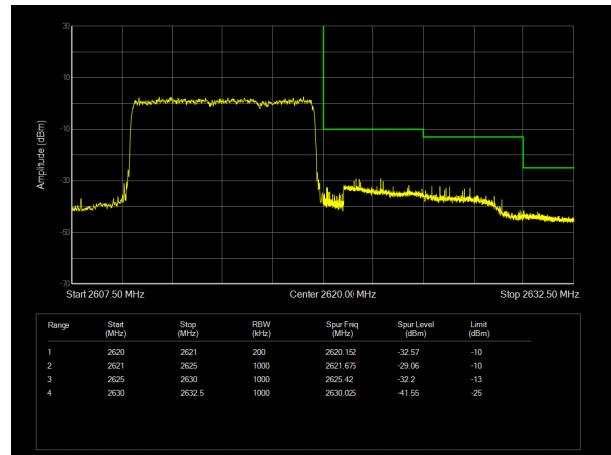

LTE band 28 subset 2 64QAM 15MHz CH-Low, 100%RB

LTE band 28 subset 2 64QAM 15MHz CH-High, 100%RB

LTE Band 38 QPSK 5MHz CH-Low, 1 RB

LTE Band 38 QPSK 5MHz CH-High, 1 RB

LTE Band 38 QPSK 5MHz CH-Low, 100%RB

LTE Band 38 QPSK 5MHz CH-High, 100%RB

LTE Band 38 QPSK 10MHz CH-Low, 1 RB

LTE Band 38 QPSK 10MHz CH-High, 1 RB

LTE Band 38 QPSK 10MHz CH-Low, 100%RB

LTE Band 38 QPSK 10MHz CH-High, 100%RB

LTE Band 38 QPSK 15MHz CH-Low, 1 RB

LTE Band 38 QPSK 15MHz CH-High, 1 RB

LTE Band 38 QPSK 15MHz CH-Low, 100%RB

LTE Band 38 QPSK 15MHz CH-High, 100%RB

LTE Band 38 QPSK 20MHz CH-Low, 1 RB

LTE Band 38 QPSK 20MHz CH-High, 1 RB

LTE Band 38 QPSK 20MHz CH-Low, 100%RB