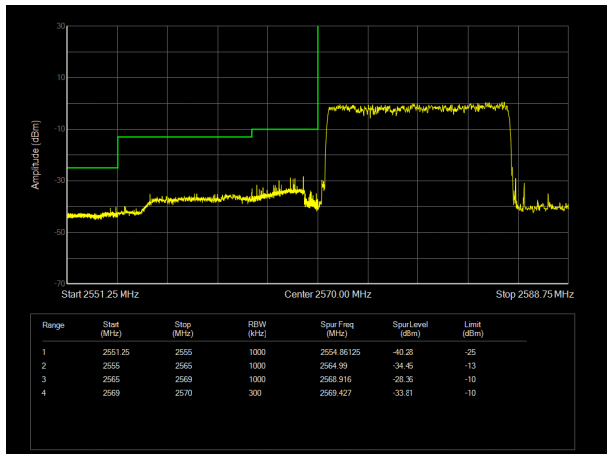

LTE band 28 subset 2 64QAM 15MHz CH-Low, 100%RB

LTE band 28 subset 2 64QAM 15MHz CH-High, 100%RB

LTE Band 38 QPSK 5MHz CH-Low, 1 RB

LTE Band 38 QPSK 5MHz CH-High, 1 RB

LTE Band 38 QPSK 5MHz CH-Low, 100%RB

LTE Band 38 QPSK 5MHz CH-High, 100%RB

LTE Band 38 QPSK 10MHz CH-Low, 1 RB

LTE Band 38 QPSK 10MHz CH-High, 1 RB

LTE Band 38 QPSK 10MHz CH-Low, 100%RB

LTE Band 38 QPSK 10MHz CH-High, 100%RB

LTE Band 38 QPSK 15MHz CH-Low, 1 RB

LTE Band 38 QPSK 15MHz CH-High, 1 RB

LTE Band 38 QPSK 15MHz CH-Low, 100%RB

LTE Band 38 QPSK 15MHz CH-High, 100%RB

LTE Band 38 QPSK 20MHz CH-Low, 1 RB

LTE Band 38 QPSK 20MHz CH-High, 1 RB

LTE Band 38 QPSK 20MHz CH-Low, 100%RB