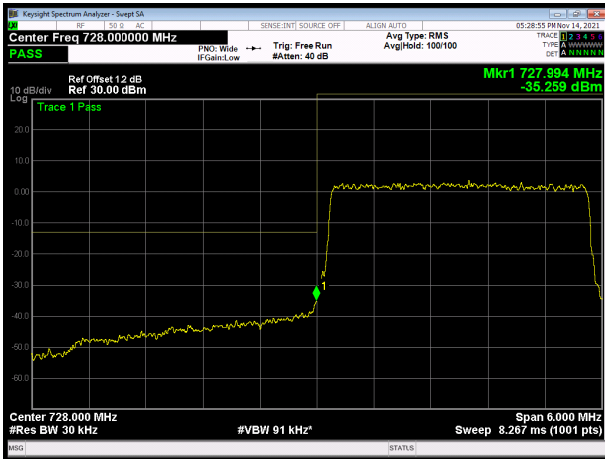

LTE band 28 subset 1 64QAM 3MHz CH-High, 100%RB

LTE band 28 subset 1 64QAM 5MHz CH-Low, 1 RB

LTE band 28 subset 1 64QAM 5MHz CH-High, 1 RB

LTE band 28 subset 1 64QAM 5MHz CH-Low, 100%RB

LTE band 28 subset 1 64QAM 5MHz CH-High, 100%RB

LTE band 28 subset 1 64QAM 10MHz CH-Low, 1 RB

LTE band 28 subset 1 64QAM 10MHz CH-High, 1 RB

LTE band 28 subset 1 64QAM 10MHz CH-Low, 100%RB

LTE band 28 subset 1 64QAM 10MHz CH-High, 100%RB

LTE band 28 subset 2 QPSK 3MHz CH-Low, 1 RB

LTE band 28 subset 2 QPSK 3MHz CH-High, 1 RB

LTE band 28 subset 2 QPSK 3MHz CH-Low, 100%RB

LTE band 28 subset 2 QPSK 3MHz CH-High, 100%RB

LTE band 28 subset 2 QPSK 5MHz CH-Low, 1 RB

LTE band 28 subset 2 QPSK 5MHz CH-High, 1 RB

LTE band 28 subset 2 QPSK 5MHz CH-Low, 100%RB

LTE band 28 subset 2 QPSK 5MHz CH-High, 100%RB

LTE band 28 subset 2 QPSK 10MHz CH-Low, 1 RB

LTE band 28 subset 2 QPSK 10MHz CH-High, 1 RB

LTE band 28 subset 2 QPSK 10MHz CH-Low, 100%RB