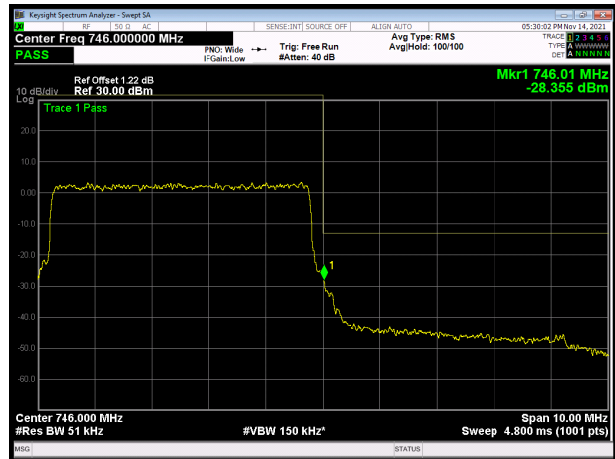

LTE band 28 subset 1 64QAM 10MHz CH-Low, 1 RB

LTE band 28 subset 1 64QAM 10MHz CH-High, 1 RB

LTE band 28 subset 1 64QAM 10MHz CH-Low, 100%RB

LTE band 28 subset 1 64QAM 10MHz CH-High, 100%RB

LTE band 28 subset 2 QPSK 3MHz CH-Low, 1 RB

LTE band 28 subset 2 QPSK 3MHz CH-High, 1 RB

LTE band 28 subset 2 QPSK 3MHz CH-Low, 100%RB

LTE band 28 subset 2 QPSK 3MHz CH-High, 100%RB

LTE band 28 subset 2 QPSK 5MHz CH-Low, 1 RB

LTE band 28 subset 2 QPSK 5MHz CH-High, 1 RB

LTE band 28 subset 2 QPSK 5MHz CH-Low, 100%RB

LTE band 28 subset 2 QPSK 5MHz CH-High, 100%RB

LTE band 28 subset 2 QPSK 10MHz CH-Low, 1 RB

LTE band 28 subset 2 QPSK 10MHz CH-High, 1 RB

LTE band 28 subset 2 QPSK 10MHz CH-Low, 100%RB