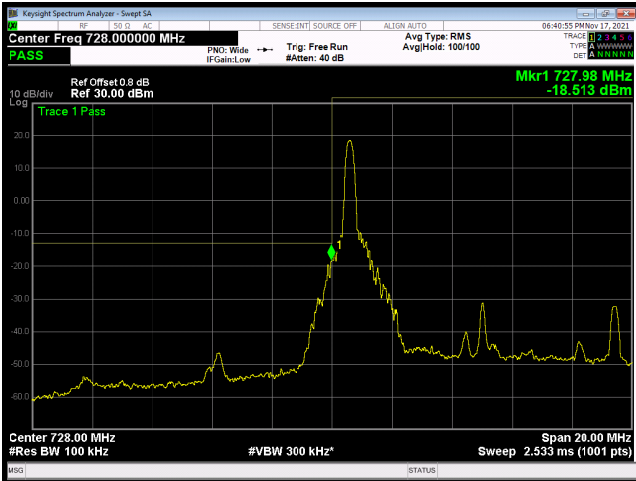

LTE band 28 subset 2 16QAM 15MHz CH-High, 100%RB

LTE band 28 subset 2 64QAM 3MHz CH-Low, 1 RB

LTE band 28 subset 2 64QAM 3MHz CH-High, 1 RB

LTE band 28 subset 2 64QAM 3MHz CH-Low, 100%RB

LTE band 28 subset 2 64QAM 3MHz CH-High, 100%RB

LTE band 28 subset 2 64QAM 5MHz CH-Low, 1 RB

LTE band 28 subset 2 64QAM 5MHz CH-High, 1 RB

LTE band 28 subset 2 64QAM 5MHz CH-Low, 100%RB

LTE band 28 subset 2 64QAM 5MHz CH-High, 100%RB

LTE band 28 subset 2 64QAM 10MHz CH-Low, 1 RB

LTE band 28 subset 2 64QAM 10MHz CH-High, 1 RB

LTE band 28 subset 2 64QAM 10MHz CH-Low, 100%RB

LTE band 28 subset 2 64QAM 10MHz CH-High, 100%RB

LTE band 28 subset 2 64QAM 15MHz CH-Low, 1 RB

LTE band 28 subset 2 64QAM 15MHz CH-High, 1 RB