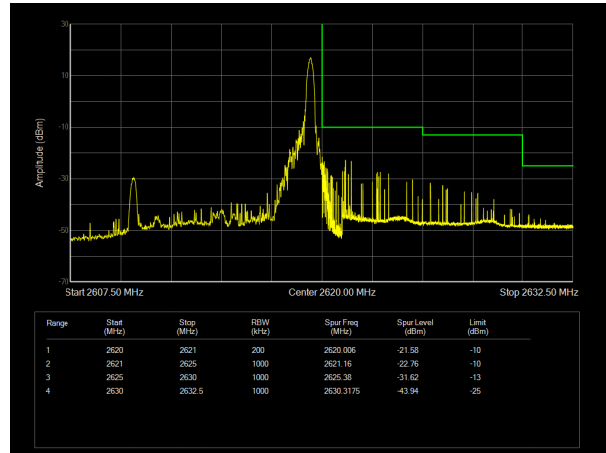

LTE Band 38 16QAM 15MHz CH-High, 100%RB

LTE Band 38 16QAM 20MHz CH-Low, 1 RB

LTE Band 38 16QAM 20MHz CH-High, 1 RB

LTE Band 38 16QAM 20MHz CH-Low, 100%RB

LTE Band 38 16QAM 20MHz CH-High, 100%RB

LTE Band 38 64QAM 5MHz CH-Low, 1 RB

LTE Band 38 64QAM 5MHz CH-High, 1 RB

LTE Band 38 64QAM 5MHz CH-Low, 100%RB

LTE Band 38 64QAM 5MHz CH-High, 100%RB

LTE Band 38 64QAM 10MHz CH-Low, 1 RB

LTE Band 38 64QAM 10MHz CH-High, 1 RB

LTE Band 38 64QAM 10MHz CH-Low, 100%RB

LTE Band 38 64QAM 10MHz CH-High, 100%RB

LTE Band 38 64QAM 15MHz CH-Low, 1 RB

LTE Band 38 64QAM 15MHz CH-High, 1 RB