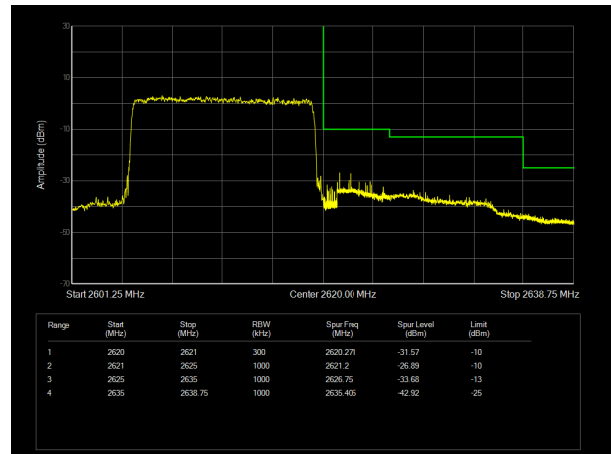

LTE band 28 subset 2 64QAM 15MHz CH-Low, 100%RB

LTE band 28 subset 2 64QAM 15MHz CH-High, 100%RB

LTE Band 38 QPSK 5MHz CH-Low, 1 RB

LTE Band 38 QPSK 5MHz CH-High, 1 RB

LTE Band 38 QPSK 5MHz CH-Low, 100%RB

LTE Band 38 QPSK 5MHz CH-High, 100%RB

LTE Band 38 QPSK 10MHz CH-Low, 1 RB

LTE Band 38 QPSK 10MHz CH-High, 1 RB

LTE Band 38 QPSK 10MHz CH-Low, 100%RB

LTE Band 38 QPSK 10MHz CH-High, 100%RB

LTE Band 38 QPSK 15MHz CH-Low, 1 RB

LTE Band 38 QPSK 15MHz CH-High, 1 RB

LTE Band 38 QPSK 15MHz CH-Low, 100%RB

LTE Band 38 QPSK 15MHz CH-High, 100%RB

LTE Band 38 QPSK 20MHz CH-Low, 1 RB

LTE Band 38 QPSK 20MHz CH-High, 1 RB

LTE Band 38 QPSK 20MHz CH-Low, 100%RB