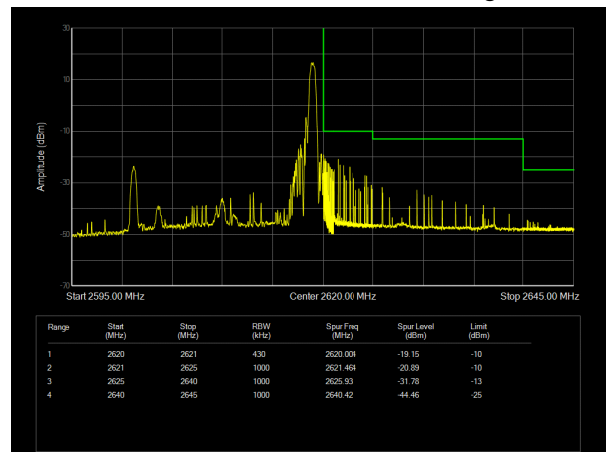

LTE Band 38 QPSK 20MHz CH-High, 100%RB

LTE Band 38 16QAM 5MHz CH-Low, 1 RB

LTE Band 38 16QAM 5MHz CH-High, 1 RB

LTE Band 38 16QAM 5MHz CH-Low, 100%RB

LTE Band 38 16QAM 5MHz CH-High, 100%RB

LTE Band 38 16QAM 10MHz CH-Low, 1 RB

LTE Band 38 16QAM 10MHz CH-High, 1 RB

LTE Band 38 16QAM 10MHz CH-Low, 100%RB

LTE Band 38 16QAM 10MHz CH-High, 100%RB

LTE Band 38 16QAM 15MHz CH-Low, 1 RB

LTE Band 38 16QAM 15MHz CH-High, 1 RB

LTE Band 38 16QAM 15MHz CH-Low, 100%RB

LTE Band 38 16QAM 15MHz CH-High, 100%RB

LTE Band 38 16QAM 20MHz CH-Low, 1 RB

LTE Band 38 16QAM 20MHz CH-High, 1 RB

LTE Band 38 16QAM 20MHz CH-Low, 100%RB

LTE Band 38 16QAM 20MHz CH-High, 100%RB

LTE Band 38 64QAM 5MHz CH-Low, 1 RB