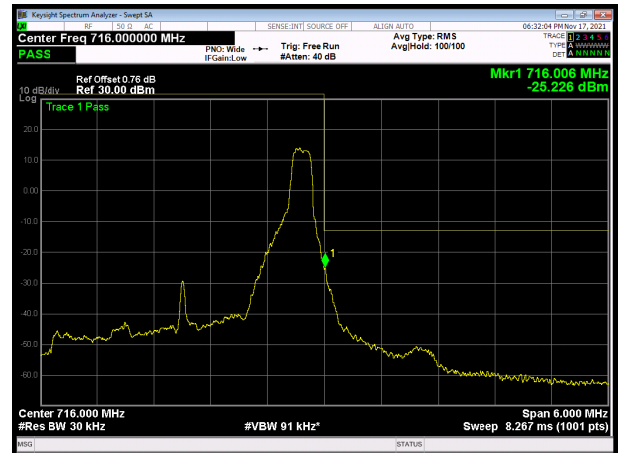

LTE band 28 subset 1 16QAM 5MHz CH-High, 1 RB

LTE band 28 subset 1 16QAM 5MHz CH-Low, 100%RB

LTE band 28 subset 1 16QAM 5MHz CH-High, 100%RB

LTE band 28 subset 1 16QAM 10MHz CH-Low, 1 RB

LTE band 28 subset 1 16QAM 10MHz CH-High, 1 RB

LTE band 28 subset 1 16QAM 10MHz CH-Low, 100%RB

LTE band 28 subset 1 16QAM 10MHz CH-High, 100%RB

LTE band 28 subset 1 64QAM 3MHz CH-Low, 1 RB

LTE band 28 subset 1 64QAM 3MHz CH-High, 1 RB

LTE band 28 subset 1 64QAM 3MHz CH-Low, 100%RB

LTE band 28 subset 1 64QAM 3MHz CH-High, 100%RB

LTE band 28 subset 1 64QAM 5MHz CH-Low, 1 RB

LTE band 28 subset 1 64QAM 5MHz CH-High, 1 RB

LTE band 28 subset 1 64QAM 5MHz CH-Low, 100%RB

LTE band 28 subset 1 64QAM 5MHz CH-High, 100%RB