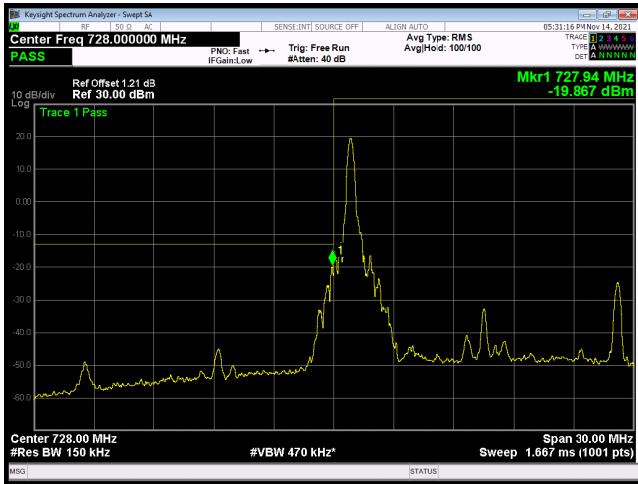

LTE band 28 subset 2 16QAM 5MHz CH-High, 1 RB

LTE band 28 subset 2 16QAM 5MHz CH-Low, 100%RB

LTE band 28 subset 2 16QAM 5MHz CH-High, 100%RB

LTE band 28 subset 2 16QAM 10MHz CH-Low, 1 RB

LTE band 28 subset 2 16QAM 10MHz CH-High, 1 RB

LTE band 28 subset 2 16QAM 10MHz CH-Low, 100%RB

LTE band 28 subset 2 16QAM 10MHz CH-High, 100%RB

LTE band 28 subset 2 16QAM 15MHz CH-Low, 1 RB

LTE band 28 subset 2 16QAM 15MHz CH-High, 1 RB

LTE band 28 subset 2 16QAM 15MHz CH-Low, 100%RB

LTE band 28 subset 2 16QAM 15MHz CH-High, 100%RB

LTE band 28 subset 2 64QAM 3MHz CH-Low, 1 RB

LTE band 28 subset 2 64QAM 3MHz CH-High, 1 RB

LTE band 28 subset 2 64QAM 3MHz CH-Low, 100%RB

LTE band 28 subset 2 64QAM 3MHz CH-High, 100%RB