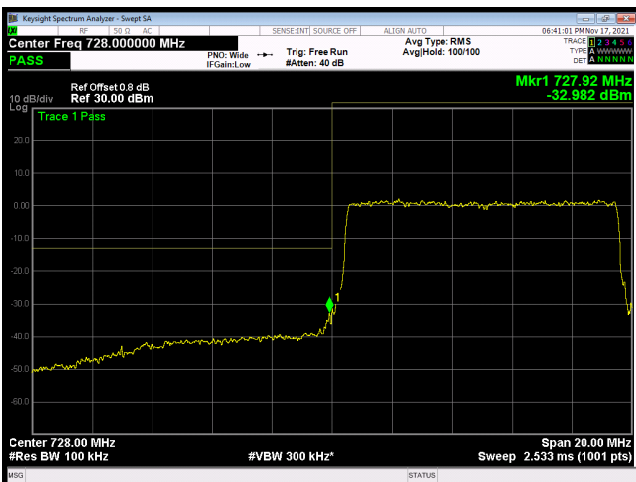

LTE band 28 subset 2 64QAM 5MHz CH-Low, 1 RB

LTE band 28 subset 2 64QAM 5MHz CH-High, 1 RB

LTE band 28 subset 2 64QAM 5MHz CH-Low, 100%RB

LTE band 28 subset 2 64QAM 5MHz CH-High, 100%RB

LTE band 28 subset 2 64QAM 10MHz CH-Low, 1 RB

LTE band 28 subset 2 64QAM 10MHz CH-High, 1 RB

LTE band 28 subset 2 64QAM 10MHz CH-Low, 100%RB

LTE band 28 subset 2 64QAM 10MHz CH-High, 100%RB

LTE band 28 subset 2 64QAM 15MHz CH-Low, 1 RB

LTE band 28 subset 2 64QAM 15MHz CH-High, 1 RB