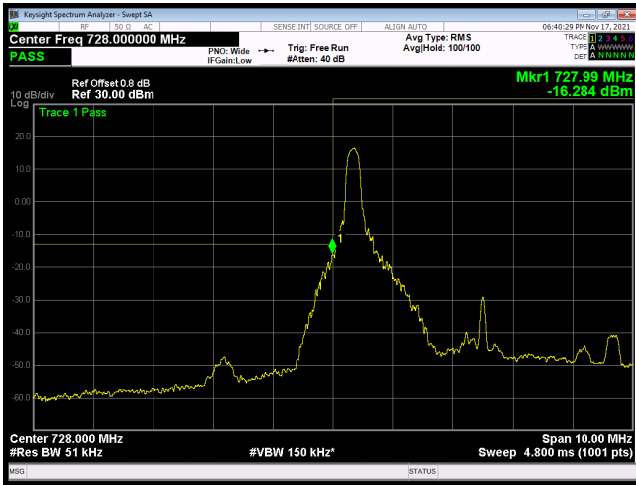

LTE band 28 subset 2 16QAM 10MHz CH-Low, 100%RB

LTE band 28 subset 2 16QAM 10MHz CH-High, 100%RB

LTE band 28 subset 2 16QAM 15MHz CH-Low, 1 RB

LTE band 28 subset 2 16QAM 15MHz CH-High, 1 RB

LTE band 28 subset 2 16QAM 15MHz CH-Low, 100%RB

LTE band 28 subset 2 16QAM 15MHz CH-High, 100%RB

LTE band 28 subset 2 64QAM 3MHz CH-Low, 1 RB

LTE band 28 subset 2 64QAM 3MHz CH-High, 1 RB

LTE band 28 subset 2 64QAM 3MHz CH-Low, 100%RB

LTE band 28 subset 2 64QAM 3MHz CH-High, 100%RB

LTE band 28 subset 2 64QAM 5MHz CH-Low, 1 RB

LTE band 28 subset 2 64QAM 5MHz CH-High, 1 RB

LTE band 28 subset 2 64QAM 5MHz CH-Low, 100%RB

LTE band 28 subset 2 64QAM 5MHz CH-High, 100%RB

LTE band 28 subset 2 64QAM 10MHz CH-Low, 1 RB