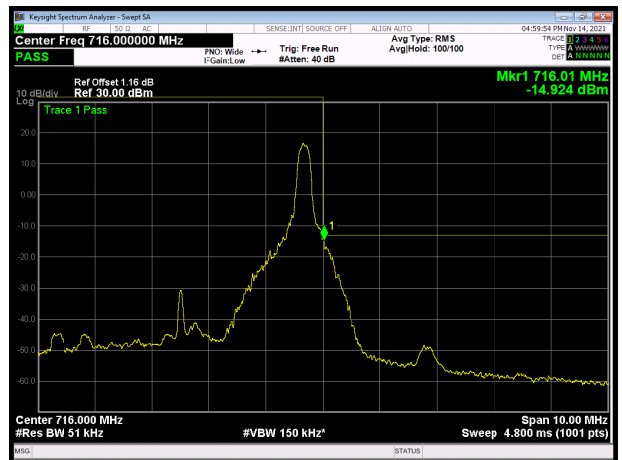

LTE band 28 subset 1 16QAM 3MHz CH-Low, 1 RB

LTE band 28 subset 1 16QAM 3MHz CH-High, 1 RB

LTE band 28 subset 1 16QAM 3MHz CH-Low, 100%RB

LTE band 28 subset 1 16QAM 3MHz CH-High, 100%RB

LTE band 28 subset 1 16QAM 5MHz CH-Low, 1 RB

LTE band 28 subset 1 16QAM 5MHz CH-High, 1 RB

LTE band 28 subset 1 16QAM 5MHz CH-Low, 100%RB

LTE band 28 subset 1 16QAM 5MHz CH-High, 100%RB

LTE band 28 subset 1 16QAM 10MHz CH-Low, 1 RB

LTE band 28 subset 1 16QAM 10MHz CH-High, 1 RB

LTE band 28 subset 1 16QAM 10MHz CH-Low, 100%RB

LTE band 28 subset 1 16QAM 10MHz CH-High, 100%RB

LTE band 28 subset 1 64QAM 3MHz CH-Low, 1 RB

LTE band 28 subset 1 64QAM 3MHz CH-High, 1 RB

LTE band 28 subset 1 64QAM 3MHz CH-Low, 100%RB