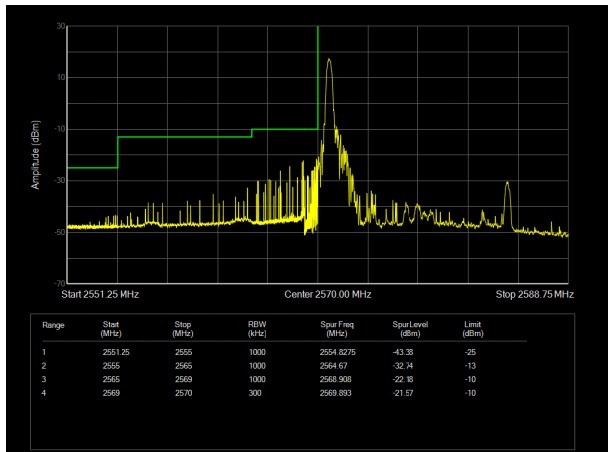

LTE Band 38 QPSK 20MHz CH-High, 100%RB

LTE Band 38 16QAM 5MHz CH-Low, 1 RB

LTE Band 38 16QAM 5MHz CH-High, 1 RB

LTE Band 38 16QAM 5MHz CH-Low, 100%RB

LTE Band 38 16QAM 5MHz CH-High, 100%RB

LTE Band 38 16QAM 10MHz CH-Low, 1 RB

LTE Band 38 16QAM 10MHz CH-High, 1 RB

LTE Band 38 16QAM 10MHz CH-Low, 100%RB

LTE Band 38 16QAM 10MHz CH-High, 100%RB

LTE Band 38 16QAM 15MHz CH-Low, 1 RB

LTE Band 38 16QAM 15MHz CH-High, 1 RB

LTE Band 38 16QAM 15MHz CH-Low, 100%RB

LTE Band 38 16QAM 15MHz CH-High, 100%RB

LTE Band 38 16QAM 20MHz CH-Low, 1 RB

LTE Band 38 16QAM 20MHz CH-High, 1 RB

LTE Band 38 16QAM 20MHz CH-Low, 100%RB

LTE Band 38 16QAM 20MHz CH-High, 100%RB

LTE Band 38 64QAM 5MHz CH-Low, 1 RB