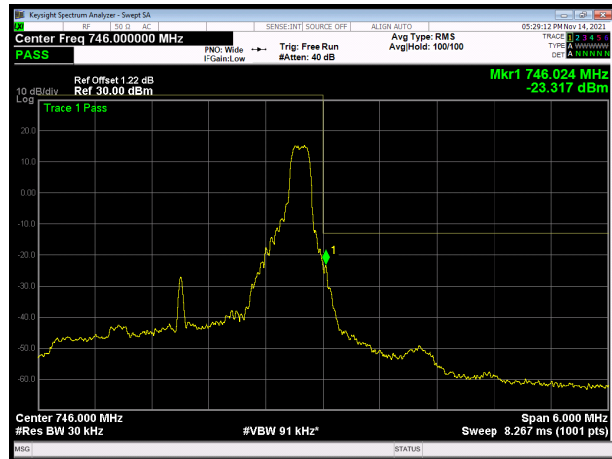

LTE band 28 subset 1 64QAM 3MHz CH-High, 100%RB

LTE band 28 subset 1 64QAM 5MHz CH-Low, 1 RB

LTE band 28 subset 1 64QAM 5MHz CH-High, 1 RB

LTE band 28 subset 1 64QAM 5MHz CH-Low, 100%RB

LTE band 28 subset 1 64QAM 5MHz CH-High, 100%RB

LTE band 28 subset 1 64QAM 10MHz CH-Low, 1 RB

LTE band 28 subset 1 64QAM 10MHz CH-High, 1 RB

LTE band 28 subset 1 64QAM 10MHz CH-Low, 100%RB

LTE band 28 subset 1 64QAM 10MHz CH-High, 100%RB

LTE band 28 subset 2 QPSK 3MHz CH-Low, 1 RB

LTE band 28 subset 2 QPSK 3MHz CH-High, 1 RB

LTE band 28 subset 2 QPSK 3MHz CH-Low, 100%RB

LTE band 28 subset 2 QPSK 3MHz CH-High, 100%RB

LTE band 28 subset 2 QPSK 5MHz CH-Low, 1 RB

LTE band 28 subset 2 QPSK 5MHz CH-High, 1 RB

LTE band 28 subset 2 QPSK 5MHz CH-Low, 100%RB

LTE band 28 subset 2 QPSK 5MHz CH-High, 100%RB

LTE band 28 subset 2 QPSK 10MHz CH-Low, 1 RB

LTE band 28 subset 2 QPSK 10MHz CH-High, 1 RB

LTE band 28 subset 2 QPSK 10MHz CH-Low, 100%RB