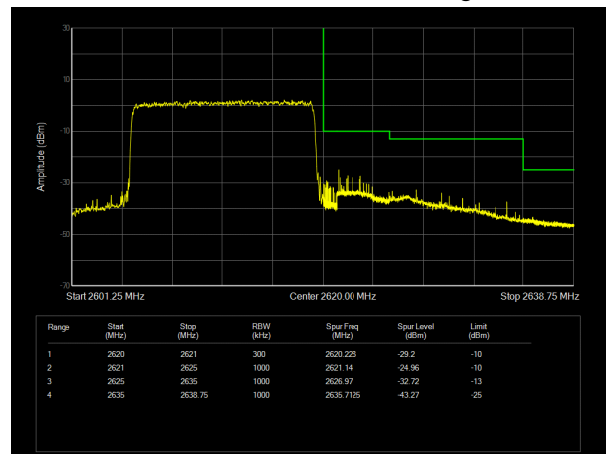

LTE Band 38 QPSK 20MHz CH-High, 100%RB

LTE Band 38 16QAM 5MHz CH-Low, 1 RB

LTE Band 38 16QAM 5MHz CH-High, 1 RB

LTE Band 38 16QAM 5MHz CH-Low, 100%RB

LTE Band 38 16QAM 5MHz CH-High, 100%RB

LTE Band 38 16QAM 10MHz CH-Low, 1 RB

LTE Band 38 16QAM 10MHz CH-High, 1 RB

LTE Band 38 16QAM 10MHz CH-Low, 100%RB

LTE Band 38 16QAM 10MHz CH-High, 100%RB

LTE Band 38 16QAM 15MHz CH-Low, 1 RB

LTE Band 38 16QAM 15MHz CH-High, 1 RB

LTE Band 38 16QAM 15MHz CH-Low, 100%RB

LTE Band 38 16QAM 15MHz CH-High, 100%RB

LTE Band 38 16QAM 20MHz CH-Low, 1 RB

LTE Band 38 16QAM 20MHz CH-High, 1 RB

LTE Band 38 16QAM 20MHz CH-Low, 100%RB

LTE Band 38 16QAM 20MHz CH-High, 100%RB

LTE Band 38 64QAM 5MHz CH-Low, 1 RB