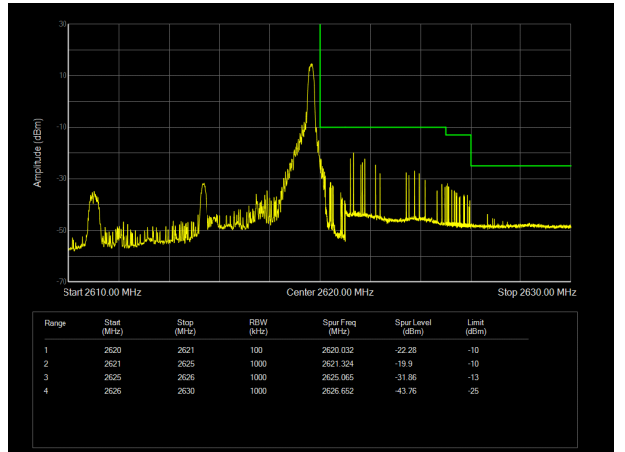

LTE Band 38 16QAM 10MHz CH-High, 1 RB

LTE Band 38 16QAM 10MHz CH-Low, 100%RB

LTE Band 38 16QAM 10MHz CH-High, 100%RB

LTE Band 38 16QAM 15MHz CH-Low, 1 RB

LTE Band 38 16QAM 15MHz CH-High, 1 RB

LTE Band 38 16QAM 15MHz CH-Low, 100%RB

LTE Band 38 16QAM 15MHz CH-High, 100%RB

LTE Band 38 16QAM 20MHz CH-Low, 1 RB

LTE Band 38 16QAM 20MHz CH-High, 1 RB

LTE Band 38 16QAM 20MHz CH-Low, 100%RB

LTE Band 38 16QAM 20MHz CH-High, 100%RB

LTE Band 38 64QAM 5MHz CH-Low, 1 RB

LTE Band 38 64QAM 5MHz CH-High, 1 RB

LTE Band 38 64QAM 5MHz CH-Low, 100%RB

LTE Band 38 64QAM 5MHz CH-High, 100%RB

LTE Band 38 64QAM 10MHz CH-Low, 1 RB

LTE Band 38 64QAM 10MHz CH-High, 1 RB

LTE Band 38 64QAM 10MHz CH-Low, 100%RB