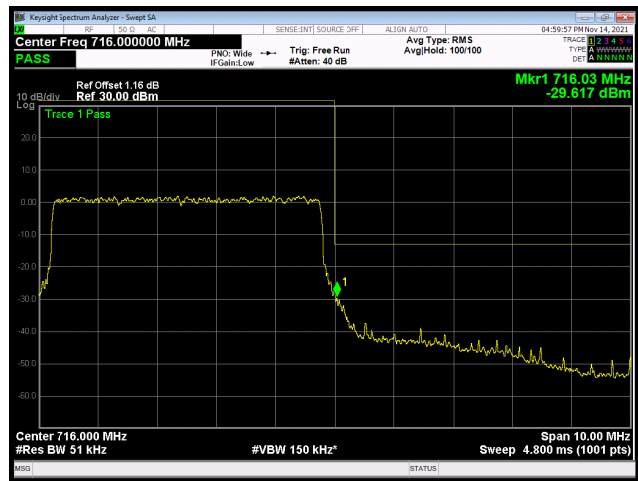

LTE band 28 subset 1 16QAM 3MHz CH-Low, 1 RB

LTE band 28 subset 1 16QAM 3MHz CH-High, 1 RB

LTE band 28 subset 1 16QAM 3MHz CH-Low, 100%RB

LTE band 28 subset 1 16QAM 3MHz CH-High, 100%RB

LTE band 28 subset 1 16QAM 5MHz CH-Low, 1 RB

LTE band 28 subset 1 16QAM 5MHz CH-High, 1 RB

LTE band 28 subset 1 16QAM 5MHz CH-Low, 100%RB

LTE band 28 subset 1 16QAM 5MHz CH-High, 100%RB

LTE band 28 subset 1 16QAM 10MHz CH-Low, 1 RB

LTE band 28 subset 1 16QAM 10MHz CH-High, 1 RB

LTE band 28 subset 1 16QAM 10MHz CH-Low, 100%RB

LTE band 28 subset 1 16QAM 10MHz CH-High, 100%RB

LTE band 28 subset 1 64QAM 3MHz CH-Low, 1 RB

LTE band 28 subset 1 64QAM 3MHz CH-High, 1 RB

LTE band 28 subset 1 64QAM 3MHz CH-Low, 100%RB

LTE band 28 subset 1 64QAM 3MHz CH-High, 100%RB

LTE band 28 subset 1 64QAM 5MHz CH-Low, 1 RB

LTE band 28 subset 1 64QAM 5MHz CH-High, 1 RB

LTE band 28 subset 1 64QAM 5MHz CH-Low, 100%RB

LTE band 28 subset 1 64QAM 5MHz CH-High, 100%RB