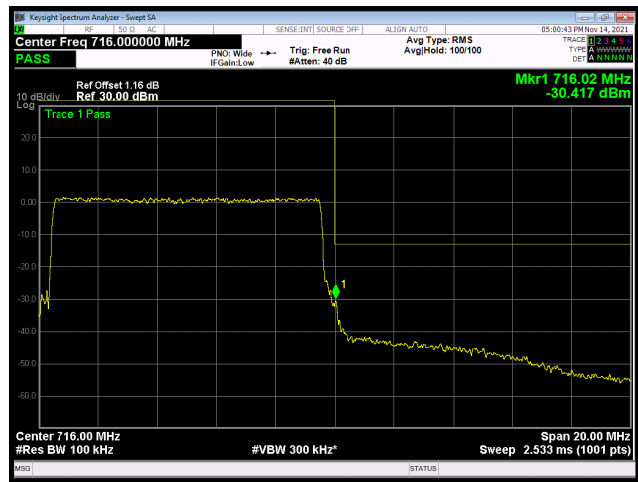

LTE band 28 subset 1 16QAM 3MHz CH-Low, 1 RB

LTE band 28 subset 1 16QAM 3MHz CH-High, 1 RB

LTE band 28 subset 1 16QAM 3MHz CH-Low, 100%RB

LTE band 28 subset 1 16QAM 3MHz CH-High, 100%RB

LTE band 28 subset 1 16QAM 5MHz CH-Low, 1 RB

LTE band 28 subset 1 16QAM 5MHz CH-High, 1 RB

LTE band 28 subset 1 16QAM 5MHz CH-Low, 100%RB

LTE band 28 subset 1 16QAM 5MHz CH-High, 100%RB

LTE band 28 subset 1 16QAM 10MHz CH-Low, 1 RB

LTE band 28 subset 1 16QAM 10MHz CH-High, 1 RB

LTE band 28 subset 1 16QAM 10MHz CH-Low, 100%RB

LTE band 28 subset 1 16QAM 10MHz CH-High, 100%RB

LTE band 28 subset 1 64QAM 3MHz CH-Low, 1 RB

LTE band 28 subset 1 64QAM 3MHz CH-High, 1 RB

LTE band 28 subset 1 64QAM 3MHz CH-Low, 100%RB