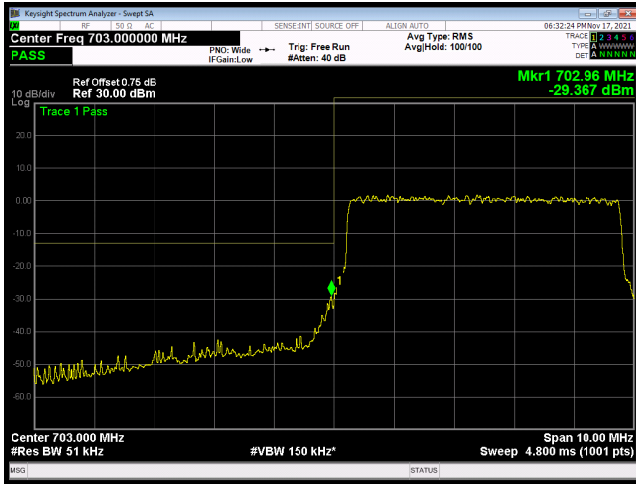

LTE band 28 subset 1 16QAM 10MHz CH-Low, 100%RB

LTE band 28 subset 1 16QAM 10MHz CH-High, 100%RB

LTE band 28 subset 1 64QAM 3MHz CH-Low, 1 RB

LTE band 28 subset 1 64QAM 3MHz CH-High, 1 RB

LTE band 28 subset 1 64QAM 3MHz CH-Low, 100%RB

LTE band 28 subset 1 64QAM 3MHz CH-High, 100%RB

LTE band 28 subset 1 64QAM 5MHz CH-Low, 1 RB

LTE band 28 subset 1 64QAM 5MHz CH-High, 1 RB

LTE band 28 subset 1 64QAM 5MHz CH-Low, 100%RB

LTE band 28 subset 1 64QAM 5MHz CH-High, 100%RB

LTE band 28 subset 1 64QAM 10MHz CH-Low, 1 RB

LTE band 28 subset 1 64QAM 10MHz CH-High, 1 RB

LTE band 28 subset 1 64QAM 10MHz CH-Low, 100%RB

LTE band 28 subset 1 64QAM 10MHz CH-High, 100%RB

LTE band 28 subset 2 QPSK 3MHz CH-Low, 1 RB

LTE band 28 subset 2 QPSK 3MHz CH-High, 1 RB

LTE band 28 subset 2 QPSK 3MHz CH-Low, 100%RB

LTE band 28 subset 2 QPSK 3MHz CH-High, 100%RB

LTE band 28 subset 2 QPSK 5MHz CH-Low, 1 RB

LTE band 28 subset 2 QPSK 5MHz CH-High, 1 RB