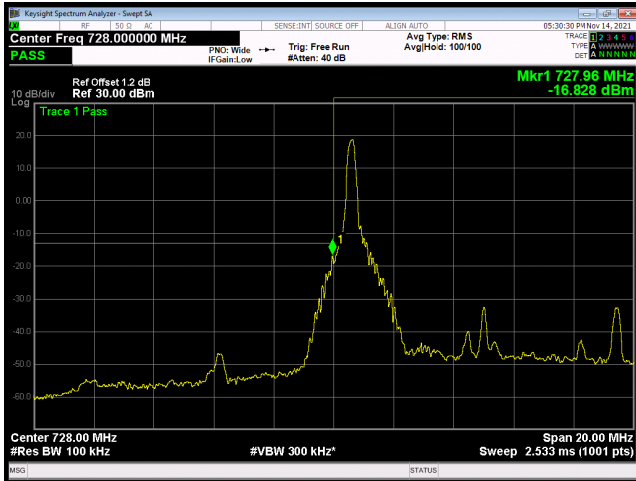

LTE band 28 subset 2 16QAM 3MHz CH-Low, 1 RB

LTE band 28 subset 2 16QAM 3MHz CH-High, 1 RB

LTE band 28 subset 2 16QAM 3MHz CH-Low, 100%RB

LTE band 28 subset 2 16QAM 3MHz CH-High, 100%RB

LTE band 28 subset 2 16QAM 5MHz CH-Low, 1 RB

LTE band 28 subset 2 16QAM 5MHz CH-High, 1 RB

LTE band 28 subset 2 16QAM 5MHz CH-Low, 100%RB

LTE band 28 subset 2 16QAM 5MHz CH-High, 100%RB

LTE band 28 subset 2 16QAM 10MHz CH-Low, 1 RB

LTE band 28 subset 2 16QAM 10MHz CH-High, 1 RB

LTE band 28 subset 2 16QAM 10MHz CH-Low, 100%RB

LTE band 28 subset 2 16QAM 10MHz CH-High, 100%RB

LTE band 28 subset 2 16QAM 15MHz CH-Low, 1 RB

LTE band 28 subset 2 16QAM 15MHz CH-High, 1 RB

LTE band 28 subset 2 16QAM 15MHz CH-Low, 100%RB