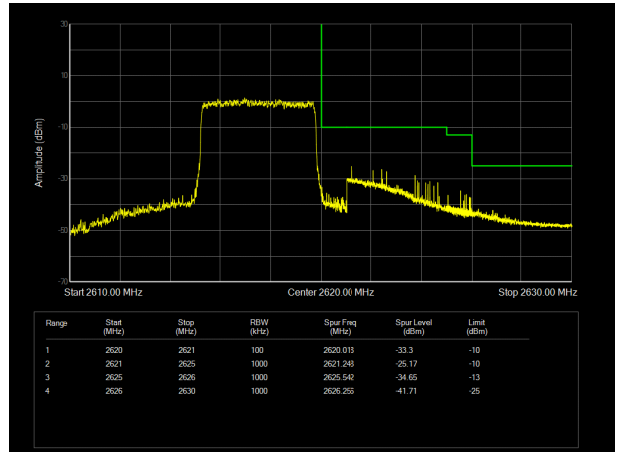

LTE Band 38 16QAM 10MHz CH-High, 1 RB

LTE Band 38 16QAM 10MHz CH-Low, 100%RB

LTE Band 38 16QAM 10MHz CH-High, 100%RB

LTE Band 38 16QAM 15MHz CH-Low, 1 RB

LTE Band 38 16QAM 15MHz CH-High, 1 RB

LTE Band 38 16QAM 15MHz CH-Low, 100%RB

LTE Band 38 16QAM 15MHz CH-High, 100%RB

LTE Band 38 16QAM 20MHz CH-Low, 1 RB

LTE Band 38 16QAM 20MHz CH-High, 1 RB

LTE Band 38 16QAM 20MHz CH-Low, 100%RB

LTE Band 38 16QAM 20MHz CH-High, 100%RB

LTE Band 38 64QAM 5MHz CH-Low, 1 RB

LTE Band 38 64QAM 5MHz CH-High, 1 RB

LTE Band 38 64QAM 5MHz CH-Low, 100%RB

LTE Band 38 64QAM 5MHz CH-High, 100%RB

LTE Band 38 64QAM 10MHz CH-Low, 1 RB

LTE Band 38 64QAM 10MHz CH-High, 1 RB

LTE Band 38 64QAM 10MHz CH-Low, 100%RB