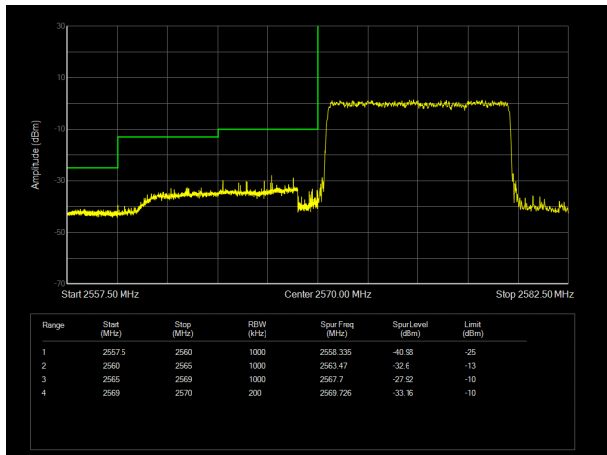

LTE band 28 subset 2 64QAM 15MHz CH-Low, 100%RB

LTE band 28 subset 2 64QAM 15MHz CH-High, 100%RB

LTE Band 38 QPSK 5MHz CH-Low, 1 RB

LTE Band 38 QPSK 5MHz CH-High, 1 RB

LTE Band 38 QPSK 5MHz CH-Low, 100%RB

LTE Band 38 QPSK 5MHz CH-High, 100%RB

LTE Band 38 QPSK 10MHz CH-Low, 1 RB

LTE Band 38 QPSK 10MHz CH-High, 1 RB

LTE Band 38 QPSK 10MHz CH-Low, 100%RB

LTE Band 38 QPSK 10MHz CH-High, 100%RB

LTE Band 38 QPSK 15MHz CH-Low, 1 RB

LTE Band 38 QPSK 15MHz CH-High, 1 RB

LTE Band 38 QPSK 15MHz CH-Low, 100%RB

LTE Band 38 QPSK 15MHz CH-High, 100%RB

LTE Band 38 QPSK 20MHz CH-Low, 1 RB

LTE Band 38 QPSK 20MHz CH-High, 1 RB

LTE Band 38 QPSK 20MHz CH-Low, 100%RB