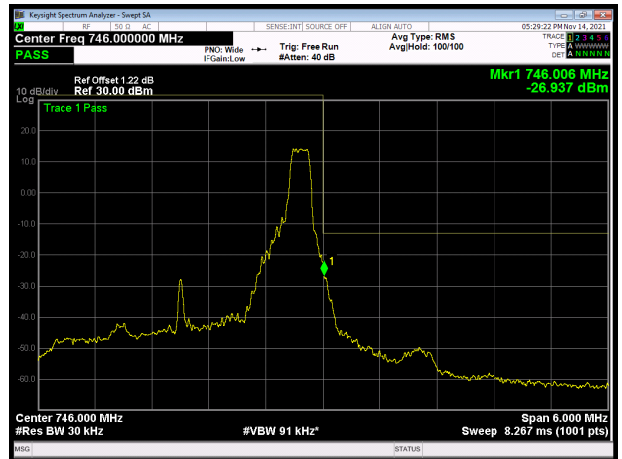

LTE band 28 subset 2 QPSK 5MHz CH-Low, 100%RB

LTE band 28 subset 2 QPSK 5MHz CH-High, 100%RB

LTE band 28 subset 2 QPSK 10MHz CH-Low, 1 RB

LTE band 28 subset 2 QPSK 10MHz CH-High, 1 RB

LTE band 28 subset 2 QPSK 10MHz CH-Low, 100%RB

LTE band 28 subset 2 QPSK 10MHz CH-High, 100%RB

LTE band 28 subset 2 QPSK 15MHz CH-Low, 1 RB

LTE band 28 subset 2 QPSK 15MHz CH-High, 1 RB

LTE band 28 subset 2 QPSK 15MHz CH-Low, 100%RB

LTE band 28 subset 2 QPSK 15MHz CH-High, 100%RB

LTE band 28 subset 2 16QAM 3MHz CH-Low, 1 RB

LTE band 28 subset 2 16QAM 3MHz CH-High, 1 RB

LTE band 28 subset 2 16QAM 3MHz CH-Low, 100%RB

LTE band 28 subset 2 16QAM 3MHz CH-High, 100%RB

LTE band 28 subset 2 16QAM 5MHz CH-Low, 1 RB