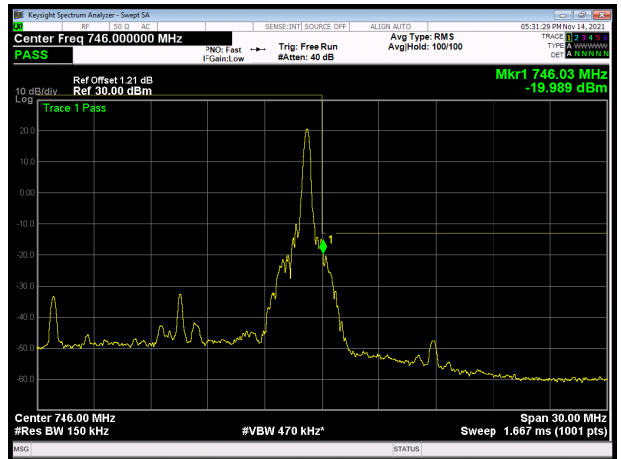

LTE band 28 subset 2 QPSK 5MHz CH-Low, 100%RB

LTE band 28 subset 2 QPSK 5MHz CH-High, 100%RB

LTE band 28 subset 2 QPSK 10MHz CH-Low, 1 RB

LTE band 28 subset 2 QPSK 10MHz CH-High, 1 RB

LTE band 28 subset 2 QPSK 10MHz CH-Low, 100%RB

LTE band 28 subset 2 QPSK 10MHz CH-High, 100%RB

LTE band 28 subset 2 QPSK 15MHz CH-Low, 1 RB

LTE band 28 subset 2 QPSK 15MHz CH-High, 1 RB

LTE band 28 subset 2 QPSK 15MHz CH-Low, 100%RB

LTE band 28 subset 2 QPSK 15MHz CH-High, 100%RB

LTE band 28 subset 2 16QAM 3MHz CH-Low, 1 RB

LTE band 28 subset 2 16QAM 3MHz CH-High, 1 RB

LTE band 28 subset 2 16QAM 3MHz CH-Low, 100%RB

LTE band 28 subset 2 16QAM 3MHz CH-High, 100%RB

LTE band 28 subset 2 16QAM 5MHz CH-Low, 1 RB