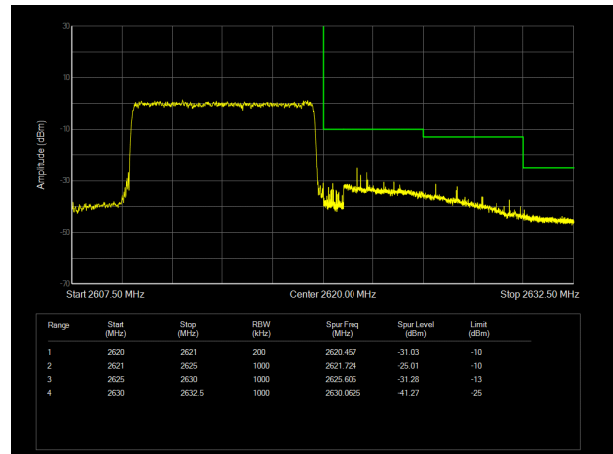

LTE Band 38 QPSK 15MHz CH-High, 1 RB

LTE Band 38 QPSK 15MHz CH-Low, 100%RB

LTE Band 38 QPSK 15MHz CH-High, 100%RB

LTE Band 38 QPSK 20MHz CH-Low, 1 RB

LTE Band 38 QPSK 20MHz CH-High, 1 RB

LTE Band 38 QPSK 20MHz CH-Low, 100%RB

LTE Band 38 QPSK 20MHz CH-High, 100%RB

LTE Band 38 16QAM 5MHz CH-Low, 1 RB

LTE Band 38 16QAM 5MHz CH-High, 1 RB

LTE Band 38 16QAM 5MHz CH-Low, 100%RB

LTE Band 38 16QAM 5MHz CH-High, 100%RB

LTE Band 38 16QAM 10MHz CH-Low, 1 RB

LTE Band 38 16QAM 10MHz CH-High, 1 RB

LTE Band 38 16QAM 10MHz CH-Low, 100%RB

LTE Band 38 16QAM 10MHz CH-High, 100%RB

LTE Band 38 16QAM 15MHz CH-Low, 1 RB

LTE Band 38 16QAM 15MHz CH-High, 1 RB

LTE Band 38 16QAM 15MHz CH-Low, 100%RB

LTE Band 38 16QAM 15MHz CH-High, 100%RB

LTE Band 38 16QAM 20MHz CH-Low, 1 RB

LTE Band 38 16QAM 20MHz CH-High, 1 RB

LTE Band 38 16QAM 20MHz CH-Low, 100%RB

LTE Band 38 16QAM 20MHz CH-High, 100%RB

LTE Band 38 64QAM 5MHz CH-Low, 1 RB