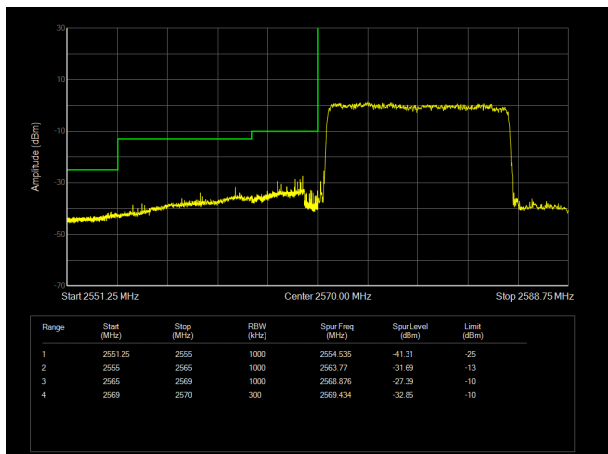

LTE Band 38 QPSK 20MHz CH-High, 100%RB

LTE Band 38 16QAM 5MHz CH-Low, 1 RB

LTE Band 38 16QAM 5MHz CH-High, 1 RB

LTE Band 38 16QAM 5MHz CH-Low, 100%RB

LTE Band 38 16QAM 5MHz CH-High, 100%RB

LTE Band 38 16QAM 10MHz CH-Low, 1 RB

LTE Band 38 16QAM 10MHz CH-High, 1 RB

LTE Band 38 16QAM 10MHz CH-Low, 100%RB

LTE Band 38 16QAM 10MHz CH-High, 100%RB

LTE Band 38 16QAM 15MHz CH-Low, 1 RB

LTE Band 38 16QAM 15MHz CH-High, 1 RB

LTE Band 38 16QAM 15MHz CH-Low, 100%RB

LTE Band 38 16QAM 15MHz CH-High, 100%RB

LTE Band 38 16QAM 20MHz CH-Low, 1 RB

LTE Band 38 16QAM 20MHz CH-High, 1 RB

LTE Band 38 16QAM 20MHz CH-Low, 100%RB

LTE Band 38 16QAM 20MHz CH-High, 100%RB

LTE Band 38 64QAM 5MHz CH-Low, 1 RB