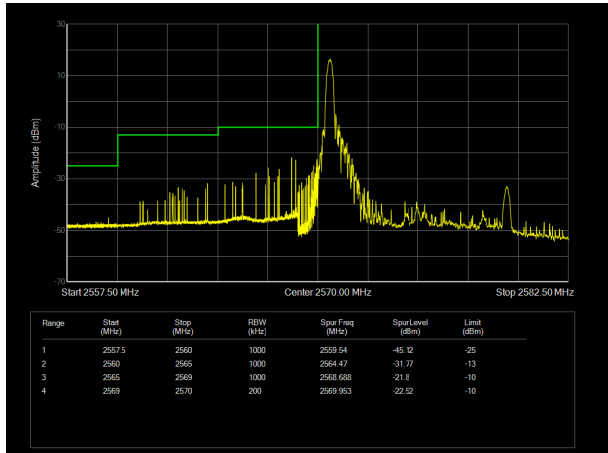

LTE Band 38 16QAM 15MHz CH-High, 100%RB

LTE Band 38 16QAM 20MHz CH-Low, 1 RB

LTE Band 38 16QAM 20MHz CH-High, 1 RB

LTE Band 38 16QAM 20MHz CH-Low, 100%RB

LTE Band 38 16QAM 20MHz CH-High, 100%RB

LTE Band 38 64QAM 5MHz CH-Low, 1 RB

LTE Band 38 64QAM 5MHz CH-High, 1 RB

LTE Band 38 64QAM 5MHz CH-Low, 100%RB

LTE Band 38 64QAM 5MHz CH-High, 100%RB

LTE Band 38 64QAM 10MHz CH-Low, 1 RB

LTE Band 38 64QAM 10MHz CH-High, 1 RB

LTE Band 38 64QAM 10MHz CH-Low, 100%RB

LTE Band 38 64QAM 10MHz CH-High, 100%RB

LTE Band 38 64QAM 15MHz CH-Low, 1 RB

LTE Band 38 64QAM 15MHz CH-High, 1 RB