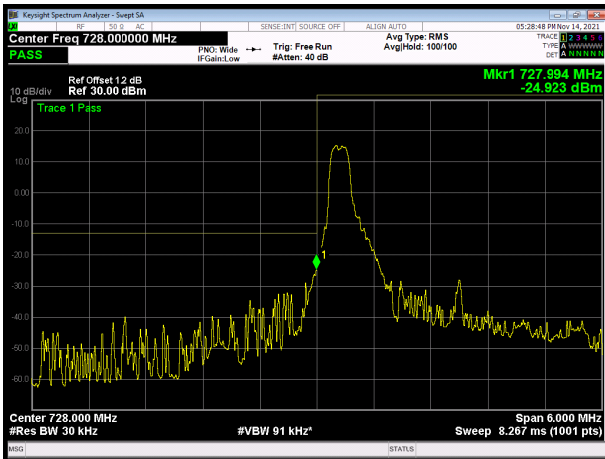

LTE band 28 subset 1 64QAM 3MHz CH-High, 100%RB

LTE band 28 subset 1 64QAM 5MHz CH-Low, 1 RB

LTE band 28 subset 1 64QAM 5MHz CH-High, 1 RB

LTE band 28 subset 1 64QAM 5MHz CH-Low, 100%RB

LTE band 28 subset 1 64QAM 5MHz CH-High, 100%RB

LTE band 28 subset 1 64QAM 10MHz CH-Low, 1 RB

LTE band 28 subset 1 64QAM 10MHz CH-High, 1 RB

LTE band 28 subset 1 64QAM 10MHz CH-Low, 100%RB

LTE band 28 subset 1 64QAM 10MHz CH-High, 100%RB

LTE band 28 subset 2 QPSK 3MHz CH-Low, 1 RB

LTE band 28 subset 2 QPSK 3MHz CH-High, 1 RB

LTE band 28 subset 2 QPSK 3MHz CH-Low, 100%RB

LTE band 28 subset 2 QPSK 3MHz CH-High, 100%RB

LTE band 28 subset 2 QPSK 5MHz CH-Low, 1 RB

LTE band 28 subset 2 QPSK 5MHz CH-High, 1 RB

LTE band 28 subset 2 QPSK 5MHz CH-Low, 100%RB

LTE band 28 subset 2 QPSK 5MHz CH-High, 100%RB

LTE band 28 subset 2 QPSK 10MHz CH-Low, 1 RB

LTE band 28 subset 2 QPSK 10MHz CH-High, 1 RB

LTE band 28 subset 2 QPSK 10MHz CH-Low, 100%RB