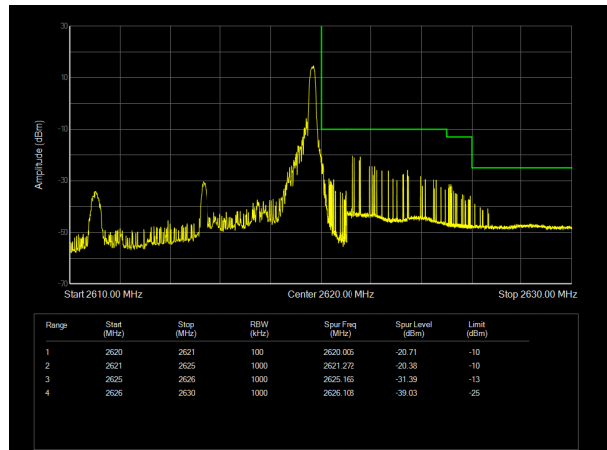

LTE Band 38 QPSK 5MHz CH-High, 100%RB

LTE Band 38 QPSK 10MHz CH-Low, 1 RB

LTE Band 38 QPSK 10MHz CH-High, 1 RB

LTE Band 38 QPSK 10MHz CH-Low, 100%RB

LTE Band 38 QPSK 10MHz CH-High, 100%RB

LTE Band 38 QPSK 15MHz CH-Low, 1 RB

LTE Band 38 QPSK 15MHz CH-High, 1 RB

LTE Band 38 QPSK 15MHz CH-Low, 100%RB

LTE Band 38 QPSK 15MHz CH-High, 100%RB

LTE Band 38 QPSK 20MHz CH-Low, 1 RB

LTE Band 38 QPSK 20MHz CH-High, 1 RB

LTE Band 38 QPSK 20MHz CH-Low, 100%RB

LTE Band 38 QPSK 20MHz CH-High, 100%RB

LTE Band 38 16QAM 5MHz CH-Low, 1 RB

LTE Band 38 16QAM 5MHz CH-High, 1 RB

LTE Band 38 16QAM 5MHz CH-Low, 100%RB

LTE Band 38 16QAM 5MHz CH-High, 100%RB

LTE Band 38 16QAM 10MHz CH-Low, 1 RB