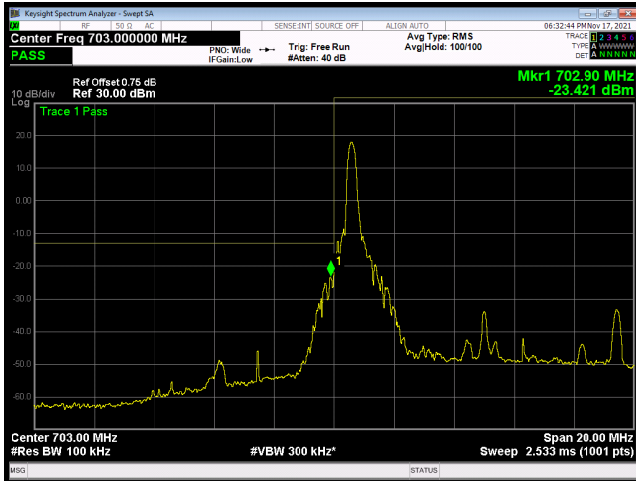

LTE band 28 subset 1 16QAM 10MHz CH-Low, 100%RB

LTE band 28 subset 1 16QAM 10MHz CH-High, 100%RB

LTE band 28 subset 1 64QAM 3MHz CH-Low, 1 RB

LTE band 28 subset 1 64QAM 3MHz CH-High, 1 RB

LTE band 28 subset 1 64QAM 3MHz CH-Low, 100%RB

LTE band 28 subset 1 64QAM 3MHz CH-High, 100%RB

LTE band 28 subset 1 64QAM 5MHz CH-Low, 1 RB

LTE band 28 subset 1 64QAM 5MHz CH-High, 1 RB

LTE band 28 subset 1 64QAM 5MHz CH-Low, 100%RB

LTE band 28 subset 1 64QAM 5MHz CH-High, 100%RB

LTE band 28 subset 1 64QAM 10MHz CH-Low, 1 RB

LTE band 28 subset 1 64QAM 10MHz CH-High, 1 RB

LTE band 28 subset 1 64QAM 10MHz CH-Low, 100%RB

LTE band 28 subset 1 64QAM 10MHz CH-High, 100%RB

LTE band 28 subset 2 QPSK 3MHz CH-Low, 1 RB

LTE band 28 subset 2 QPSK 3MHz CH-High, 1 RB

LTE band 28 subset 2 QPSK 3MHz CH-Low, 100%RB

LTE band 28 subset 2 QPSK 3MHz CH-High, 100%RB

LTE band 28 subset 2 QPSK 5MHz CH-Low, 1 RB

LTE band 28 subset 2 QPSK 5MHz CH-High, 1 RB