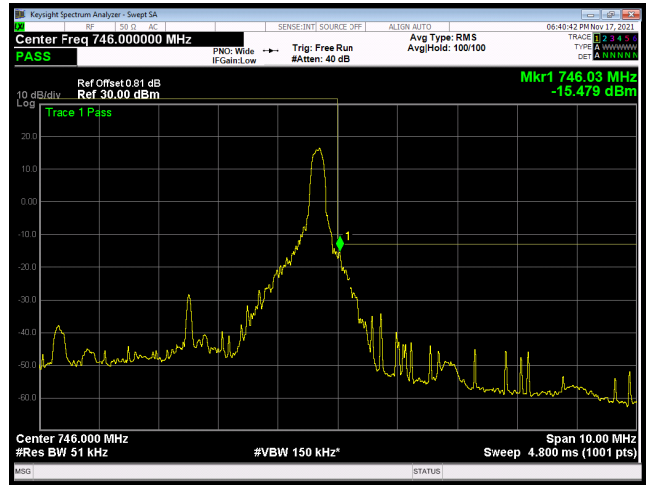

LTE band 28 subset 2 16QAM 10MHz CH-Low, 100%RB

LTE band 28 subset 2 16QAM 10MHz CH-High, 100%RB

LTE band 28 subset 2 16QAM 15MHz CH-Low, 1 RB

LTE band 28 subset 2 16QAM 15MHz CH-High, 1 RB

LTE band 28 subset 2 16QAM 15MHz CH-Low, 100%RB

LTE band 28 subset 2 16QAM 15MHz CH-High, 100%RB

LTE band 28 subset 2 64QAM 3MHz CH-Low, 1 RB

LTE band 28 subset 2 64QAM 3MHz CH-High, 1 RB

LTE band 28 subset 2 64QAM 3MHz CH-Low, 100%RB

LTE band 28 subset 2 64QAM 3MHz CH-High, 100%RB

LTE band 28 subset 2 64QAM 5MHz CH-Low, 1 RB

LTE band 28 subset 2 64QAM 5MHz CH-High, 1 RB

LTE band 28 subset 2 64QAM 5MHz CH-Low, 100%RB

LTE band 28 subset 2 64QAM 5MHz CH-High, 100%RB

LTE band 28 subset 2 64QAM 10MHz CH-Low, 1 RB