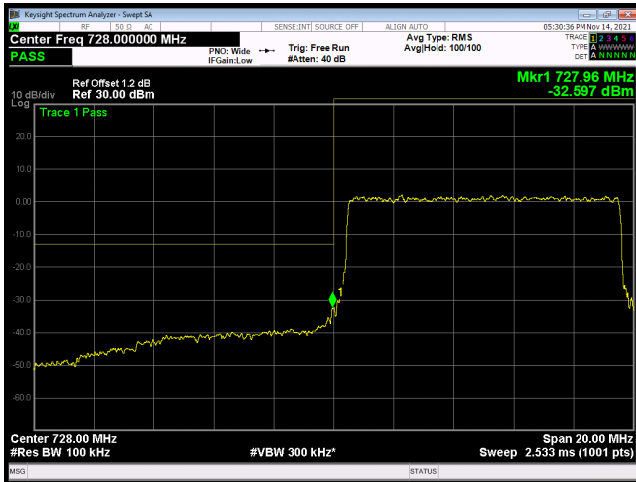

LTE band 28 subset 2 16QAM 3MHz CH-Low, 1 RB

LTE band 28 subset 2 16QAM 3MHz CH-High, 1 RB

LTE band 28 subset 2 16QAM 3MHz CH-Low, 100%RB

LTE band 28 subset 2 16QAM 3MHz CH-High, 100%RB

LTE band 28 subset 2 16QAM 5MHz CH-Low, 1 RB

LTE band 28 subset 2 16QAM 5MHz CH-High, 1 RB

LTE band 28 subset 2 16QAM 5MHz CH-Low, 100%RB

LTE band 28 subset 2 16QAM 5MHz CH-High, 100%RB

LTE band 28 subset 2 16QAM 10MHz CH-Low, 1 RB

LTE band 28 subset 2 16QAM 10MHz CH-High, 1 RB

LTE band 28 subset 2 16QAM 10MHz CH-Low, 100%RB

LTE band 28 subset 2 16QAM 10MHz CH-High, 100%RB

LTE band 28 subset 2 16QAM 15MHz CH-Low, 1 RB

LTE band 28 subset 2 16QAM 15MHz CH-High, 1 RB

LTE band 28 subset 2 16QAM 15MHz CH-Low, 100%RB