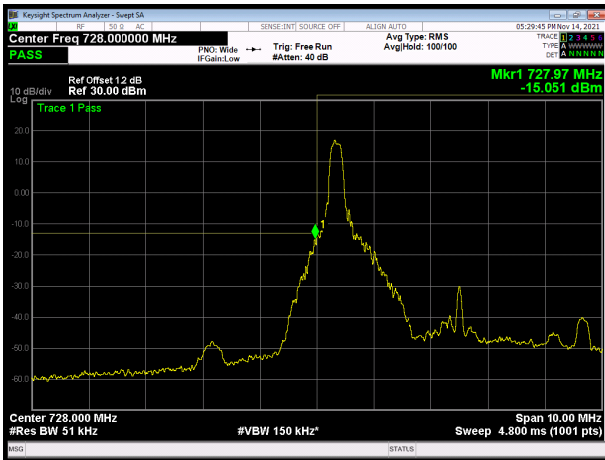

LTE band 28 subset 2 QPSK 10MHz CH-High, 100%RB

LTE band 28 subset 2 QPSK 15MHz CH-Low, 1 RB

LTE band 28 subset 2 QPSK 15MHz CH-High, 1 RB

LTE band 28 subset 2 QPSK 15MHz CH-Low, 100%RB

LTE band 28 subset 2 QPSK 15MHz CH-High, 100%RB

LTE band 28 subset 2 16QAM 3MHz CH-Low, 1 RB

LTE band 28 subset 2 16QAM 3MHz CH-High, 1 RB

LTE band 28 subset 2 16QAM 3MHz CH-Low, 100%RB

LTE band 28 subset 2 16QAM 3MHz CH-High, 100%RB

LTE band 28 subset 2 16QAM 5MHz CH-Low, 1 RB

LTE band 28 subset 2 16QAM 5MHz CH-High, 1 RB

LTE band 28 subset 2 16QAM 5MHz CH-Low, 100%RB

LTE band 28 subset 2 16QAM 5MHz CH-High, 100%RB

LTE band 28 subset 2 16QAM 10MHz CH-Low, 1 RB

LTE band 28 subset 2 16QAM 10MHz CH-High, 1 RB