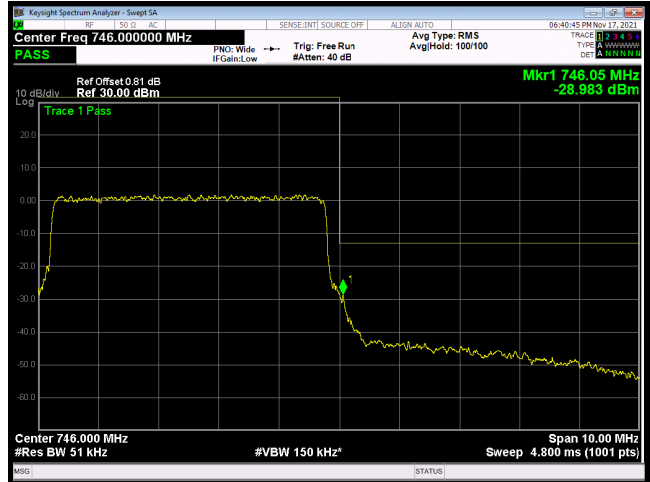

LTE band 28 subset 2 64QAM 5MHz CH-Low, 1 RB

LTE band 28 subset 2 64QAM 5MHz CH-High, 1 RB

LTE band 28 subset 2 64QAM 5MHz CH-Low, 100%RB

LTE band 28 subset 2 64QAM 5MHz CH-High, 100%RB

LTE band 28 subset 2 64QAM 10MHz CH-Low, 1 RB

LTE band 28 subset 2 64QAM 10MHz CH-High, 1 RB

LTE band 28 subset 2 64QAM 10MHz CH-Low, 100%RB

LTE band 28 subset 2 64QAM 10MHz CH-High, 100%RB

LTE band 28 subset 2 64QAM 15MHz CH-Low, 1 RB

LTE band 28 subset 2 64QAM 15MHz CH-High, 1 RB