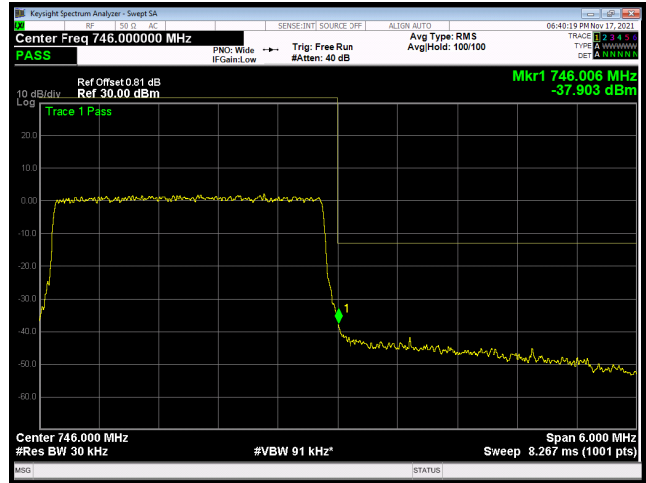

LTE band 28 subset 2 16QAM 15MHz CH-High, 100%RB

LTE band 28 subset 2 64QAM 3MHz CH-Low, 1 RB

LTE band 28 subset 2 64QAM 3MHz CH-High, 1 RB

LTE band 28 subset 2 64QAM 3MHz CH-Low, 100%RB

LTE band 28 subset 2 64QAM 3MHz CH-High, 100%RB

LTE band 28 subset 2 64QAM 5MHz CH-Low, 1 RB

LTE band 28 subset 2 64QAM 5MHz CH-High, 1 RB

LTE band 28 subset 2 64QAM 5MHz CH-Low, 100%RB

LTE band 28 subset 2 64QAM 5MHz CH-High, 100%RB

LTE band 28 subset 2 64QAM 10MHz CH-Low, 1 RB