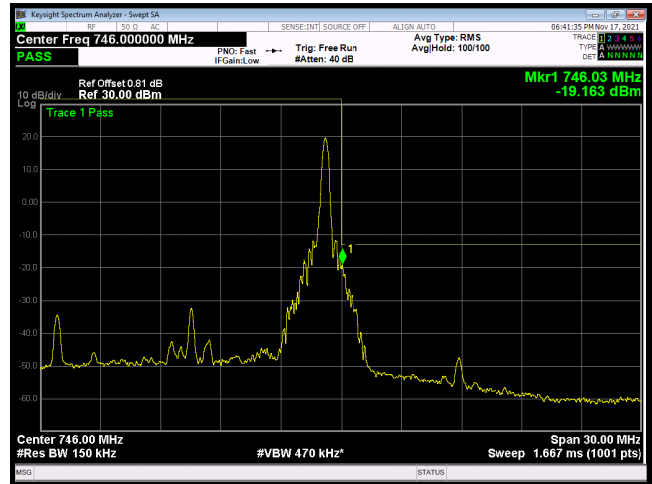

LTE band 28 subset 2 64QAM 5MHz CH-Low, 1 RB

LTE band 28 subset 2 64QAM 5MHz CH-High, 1 RB

LTE band 28 subset 2 64QAM 5MHz CH-Low, 100%RB

LTE band 28 subset 2 64QAM 5MHz CH-High, 100%RB

LTE band 28 subset 2 64QAM 10MHz CH-Low, 1 RB

LTE band 28 subset 2 64QAM 10MHz CH-High, 1 RB

LTE band 28 subset 2 64QAM 10MHz CH-Low, 100%RB

LTE band 28 subset 2 64QAM 10MHz CH-High, 100%RB

LTE band 28 subset 2 64QAM 15MHz CH-Low, 1 RB

LTE band 28 subset 2 64QAM 15MHz CH-High, 1 RB

LTE band 28 subset 2 64QAM 15MHz CH-Low, 100%RB

LTE band 28 subset 2 64QAM 15MHz CH-High, 100%RB

LTE Band 38 QPSK 5MHz CH-Low, 1 RB

LTE Band 38 QPSK 5MHz CH-High, 1 RB

LTE Band 38 QPSK 5MHz CH-Low, 100%RB