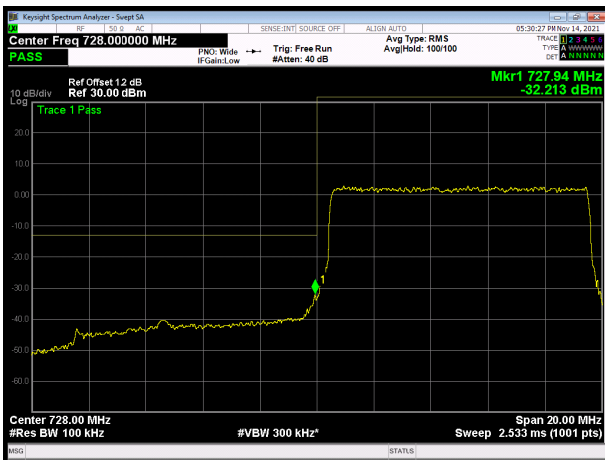

LTE band 28 subset 2 QPSK 3MHz CH-High, 1 RB

LTE band 28 subset 2 QPSK 3MHz CH-Low, 100%RB

LTE band 28 subset 2 QPSK 3MHz CH-High, 100%RB

LTE band 28 subset 2 QPSK 5MHz CH-Low, 1 RB

LTE band 28 subset 2 QPSK 5MHz CH-High, 1 RB

LTE band 28 subset 2 QPSK 5MHz CH-Low, 100%RB

LTE band 28 subset 2 QPSK 5MHz CH-High, 100%RB

LTE band 28 subset 2 QPSK 10MHz CH-Low, 1 RB

LTE band 28 subset 2 QPSK 10MHz CH-High, 1 RB

LTE band 28 subset 2 QPSK 10MHz CH-Low, 100%RB

LTE band 28 subset 2 QPSK 10MHz CH-High, 100%RB

LTE band 28 subset 2 QPSK 15MHz CH-Low, 1 RB

LTE band 28 subset 2 QPSK 15MHz CH-High, 1 RB

LTE band 28 subset 2 QPSK 15MHz CH-Low, 100%RB

LTE band 28 subset 2 QPSK 15MHz CH-High, 100%RB