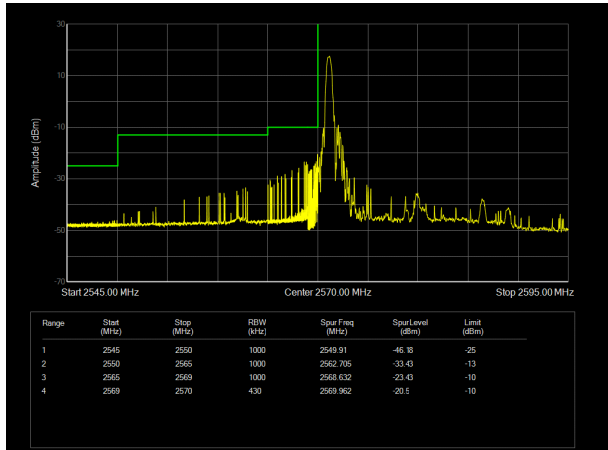

LTE Band 38 QPSK 5MHz CH-High, 100%RB

LTE Band 38 QPSK 10MHz CH-Low, 1 RB

LTE Band 38 QPSK 10MHz CH-High, 1 RB

LTE Band 38 QPSK 10MHz CH-Low, 100%RB

LTE Band 38 QPSK 10MHz CH-High, 100%RB

LTE Band 38 QPSK 15MHz CH-Low, 1 RB

LTE Band 38 QPSK 15MHz CH-High, 1 RB

LTE Band 38 QPSK 15MHz CH-Low, 100%RB

LTE Band 38 QPSK 15MHz CH-High, 100%RB

LTE Band 38 QPSK 20MHz CH-Low, 1 RB

LTE Band 38 QPSK 20MHz CH-High, 1 RB

LTE Band 38 QPSK 20MHz CH-Low, 100%RB

LTE Band 38 QPSK 20MHz CH-High, 100%RB

LTE Band 38 16QAM 5MHz CH-Low, 1 RB

LTE Band 38 16QAM 5MHz CH-High, 1 RB

LTE Band 38 16QAM 5MHz CH-Low, 100%RB

LTE Band 38 16QAM 5MHz CH-High, 100%RB

LTE Band 38 16QAM 10MHz CH-Low, 1 RB