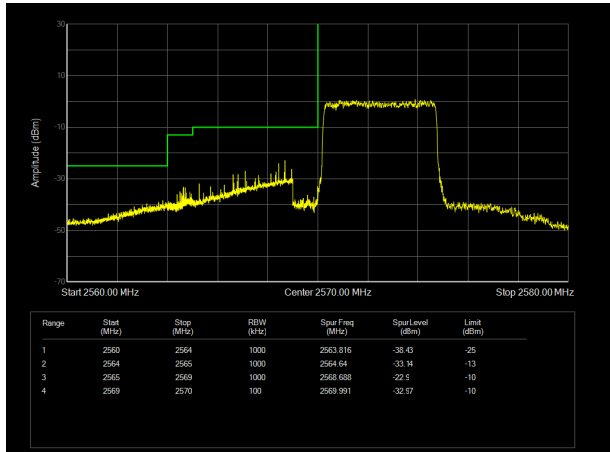

LTE Band 38 16QAM 10MHz CH-High, 1 RB

LTE Band 38 16QAM 10MHz CH-Low, 100%RB

LTE Band 38 16QAM 10MHz CH-High, 100%RB

LTE Band 38 16QAM 15MHz CH-Low, 1 RB

LTE Band 38 16QAM 15MHz CH-High, 1 RB

LTE Band 38 16QAM 15MHz CH-Low, 100%RB

LTE Band 38 16QAM 15MHz CH-High, 100%RB

LTE Band 38 16QAM 20MHz CH-Low, 1 RB

LTE Band 38 16QAM 20MHz CH-High, 1 RB

LTE Band 38 16QAM 20MHz CH-Low, 100%RB

LTE Band 38 16QAM 20MHz CH-High, 100%RB

LTE Band 38 64QAM 5MHz CH-Low, 1 RB

LTE Band 38 64QAM 5MHz CH-High, 1 RB

LTE Band 38 64QAM 5MHz CH-Low, 100%RB

LTE Band 38 64QAM 5MHz CH-High, 100%RB

LTE Band 38 64QAM 10MHz CH-Low, 1 RB

LTE Band 38 64QAM 10MHz CH-High, 1 RB

LTE Band 38 64QAM 10MHz CH-Low, 100%RB