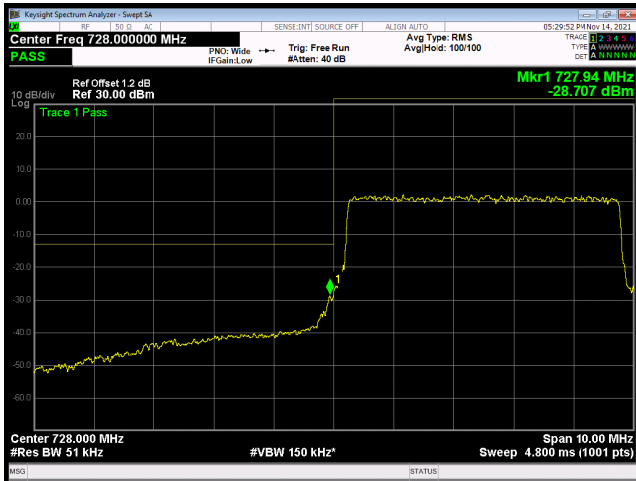

LTE band 28 subset 2 QPSK 10MHz CH-High, 100%RB

LTE band 28 subset 2 QPSK 15MHz CH-Low, 1 RB

LTE band 28 subset 2 QPSK 15MHz CH-High, 1 RB

LTE band 28 subset 2 QPSK 15MHz CH-Low, 100%RB

LTE band 28 subset 2 QPSK 15MHz CH-High, 100%RB

LTE band 28 subset 2 16QAM 3MHz CH-Low, 1 RB

LTE band 28 subset 2 16QAM 3MHz CH-High, 1 RB

LTE band 28 subset 2 16QAM 3MHz CH-Low, 100%RB

LTE band 28 subset 2 16QAM 3MHz CH-High, 100%RB

LTE band 28 subset 2 16QAM 5MHz CH-Low, 1 RB

LTE band 28 subset 2 16QAM 5MHz CH-High, 1 RB

LTE band 28 subset 2 16QAM 5MHz CH-Low, 100%RB

LTE band 28 subset 2 16QAM 5MHz CH-High, 100%RB

LTE band 28 subset 2 16QAM 10MHz CH-Low, 1 RB

LTE band 28 subset 2 16QAM 10MHz CH-High, 1 RB