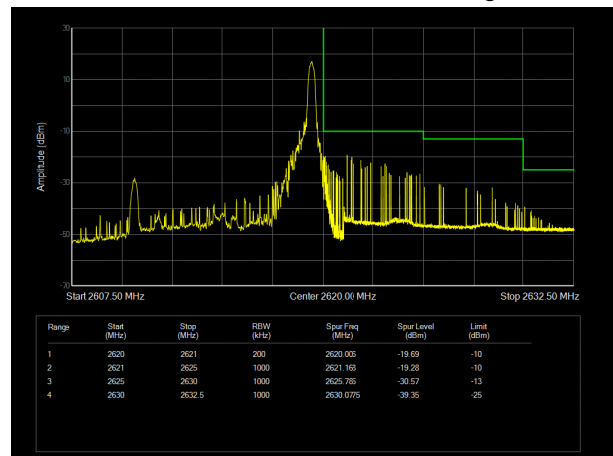

LTE Band 38 QPSK 15MHz CH-High, 1 RB

LTE Band 38 QPSK 15MHz CH-Low, 100%RB

LTE Band 38 QPSK 15MHz CH-High, 100%RB

LTE Band 38 QPSK 20MHz CH-Low, 1 RB

LTE Band 38 QPSK 20MHz CH-High, 1 RB

LTE Band 38 QPSK 20MHz CH-Low, 100%RB

LTE Band 38 QPSK 20MHz CH-High, 100%RB

LTE Band 38 16QAM 5MHz CH-Low, 1 RB

LTE Band 38 16QAM 5MHz CH-High, 1 RB

LTE Band 38 16QAM 5MHz CH-Low, 100%RB

LTE Band 38 16QAM 5MHz CH-High, 100%RB

LTE Band 38 16QAM 10MHz CH-Low, 1 RB

LTE Band 38 16QAM 10MHz CH-High, 1 RB

LTE Band 38 16QAM 10MHz CH-Low, 100%RB

LTE Band 38 16QAM 10MHz CH-High, 100%RB

LTE Band 38 16QAM 15MHz CH-Low, 1 RB

LTE Band 38 16QAM 15MHz CH-High, 1 RB

LTE Band 38 16QAM 15MHz CH-Low, 100%RB