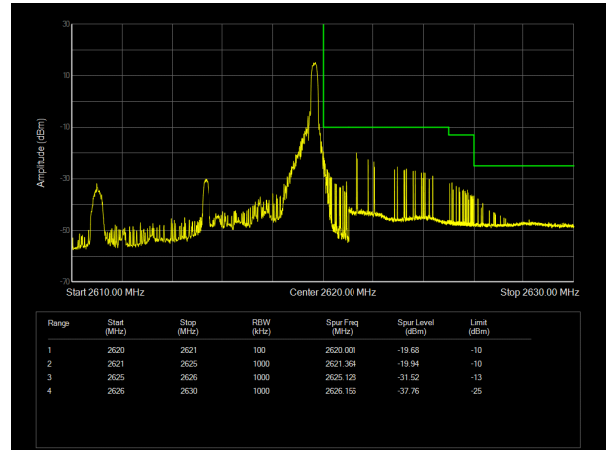

LTE band 28 subset 2 64QAM 10MHz CH-High, 1 RB

LTE band 28 subset 2 64QAM 10MHz CH-Low, 100%RB

LTE band 28 subset 2 64QAM 10MHz CH-High, 100%RB

LTE band 28 subset 2 64QAM 15MHz CH-Low, 1 RB

LTE band 28 subset 2 64QAM 15MHz CH-High, 1 RB

LTE band 28 subset 2 64QAM 15MHz CH-Low, 100%RB

LTE band 28 subset 2 64QAM 15MHz CH-High, 100%RB

LTE Band 38 QPSK 5MHz CH-Low, 1 RB

LTE Band 38 QPSK 5MHz CH-High, 1 RB

LTE Band 38 QPSK 5MHz CH-Low, 100%RB

LTE Band 38 QPSK 5MHz CH-High, 100%RB

LTE Band 38 QPSK 10MHz CH-Low, 1 RB

LTE Band 38 QPSK 10MHz CH-High, 1 RB

LTE Band 38 QPSK 10MHz CH-Low, 100%RB

LTE Band 38 QPSK 10MHz CH-High, 100%RB

LTE Band 38 QPSK 15MHz CH-Low, 1 RB