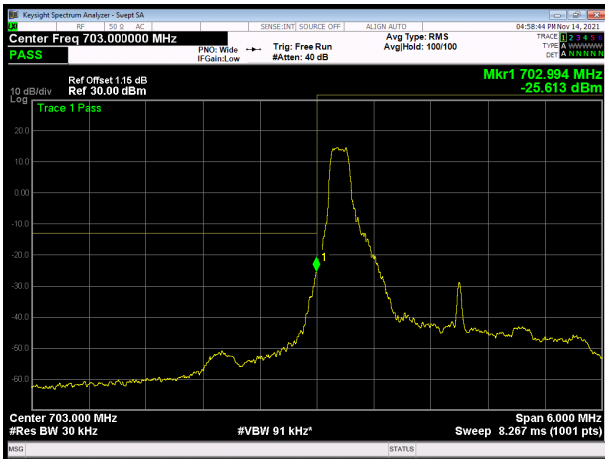

LTE band 28 subset 1 16QAM 3MHz CH-Low, 1 RB

LTE band 28 subset 1 16QAM 3MHz CH-High, 1 RB

LTE band 28 subset 1 16QAM 3MHz CH-Low, 100%RB

LTE band 28 subset 1 16QAM 3MHz CH-High, 100%RB

LTE band 28 subset 1 16QAM 5MHz CH-Low, 1 RB

LTE band 28 subset 1 16QAM 5MHz CH-High, 1 RB

LTE band 28 subset 1 16QAM 5MHz CH-Low, 100%RB

LTE band 28 subset 1 16QAM 5MHz CH-High, 100%RB

LTE band 28 subset 1 16QAM 10MHz CH-Low, 1 RB

LTE band 28 subset 1 16QAM 10MHz CH-High, 1 RB

LTE band 28 subset 1 16QAM 10MHz CH-Low, 100%RB

LTE band 28 subset 1 16QAM 10MHz CH-High, 100%RB

LTE band 28 subset 1 64QAM 3MHz CH-Low, 1 RB

LTE band 28 subset 1 64QAM 3MHz CH-High, 1 RB

LTE band 28 subset 1 64QAM 3MHz CH-Low, 100%RB