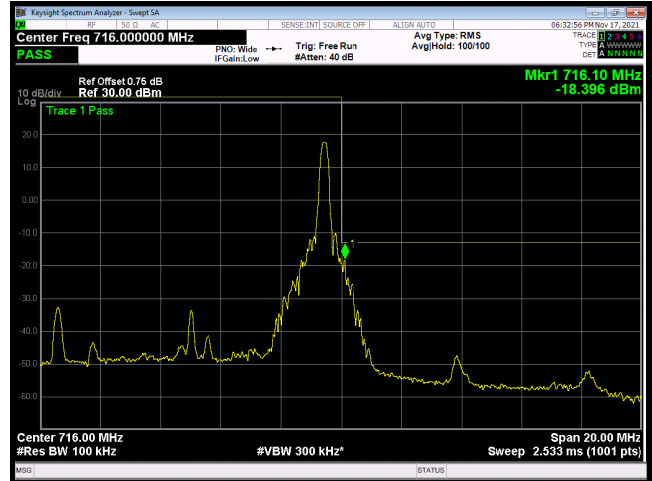

LTE band 28 subset 1 16QAM 10MHz CH-Low, 100%RB

LTE band 28 subset 1 16QAM 10MHz CH-High, 100%RB

LTE band 28 subset 1 64QAM 3MHz CH-Low, 1 RB

LTE band 28 subset 1 64QAM 3MHz CH-High, 1 RB

LTE band 28 subset 1 64QAM 3MHz CH-Low, 100%RB

LTE band 28 subset 1 64QAM 3MHz CH-High, 100%RB

LTE band 28 subset 1 64QAM 5MHz CH-Low, 1 RB

LTE band 28 subset 1 64QAM 5MHz CH-High, 1 RB

LTE band 28 subset 1 64QAM 5MHz CH-Low, 100%RB

LTE band 28 subset 1 64QAM 5MHz CH-High, 100%RB

LTE band 28 subset 1 64QAM 10MHz CH-Low, 1 RB

LTE band 28 subset 1 64QAM 10MHz CH-High, 1 RB

LTE band 28 subset 1 64QAM 10MHz CH-Low, 100%RB

LTE band 28 subset 1 64QAM 10MHz CH-High, 100%RB

LTE band 28 subset 2 QPSK 3MHz CH-Low, 1 RB

LTE band 28 subset 2 QPSK 3MHz CH-High, 1 RB

LTE band 28 subset 2 QPSK 3MHz CH-Low, 100%RB

LTE band 28 subset 2 QPSK 3MHz CH-High, 100%RB

LTE band 28 subset 2 QPSK 5MHz CH-Low, 1 RB

LTE band 28 subset 2 QPSK 5MHz CH-High, 1 RB