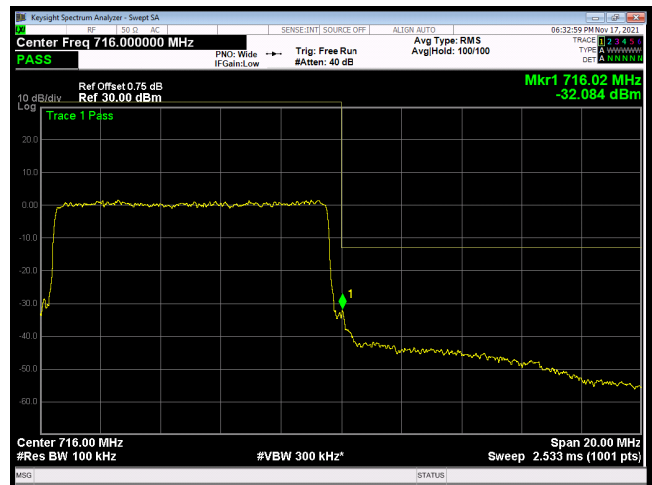

LTE band 28 subset 1 64QAM 3MHz CH-High, 100%RB

LTE band 28 subset 1 64QAM 5MHz CH-Low, 1 RB

LTE band 28 subset 1 64QAM 5MHz CH-High, 1 RB

LTE band 28 subset 1 64QAM 5MHz CH-Low, 100%RB

LTE band 28 subset 1 64QAM 5MHz CH-High, 100%RB

LTE band 28 subset 1 64QAM 10MHz CH-Low, 1 RB

LTE band 28 subset 1 64QAM 10MHz CH-High, 1 RB

LTE band 28 subset 1 64QAM 10MHz CH-Low, 100%RB

LTE band 28 subset 1 64QAM 10MHz CH-High, 100%RB

LTE band 28 subset 2 QPSK 3MHz CH-Low, 1 RB

LTE band 28 subset 2 QPSK 3MHz CH-High, 1 RB

LTE band 28 subset 2 QPSK 3MHz CH-Low, 100%RB

LTE band 28 subset 2 QPSK 3MHz CH-High, 100%RB

LTE band 28 subset 2 QPSK 5MHz CH-Low, 1 RB

LTE band 28 subset 2 QPSK 5MHz CH-High, 1 RB

LTE band 28 subset 2 QPSK 5MHz CH-Low, 100%RB

LTE band 28 subset 2 QPSK 5MHz CH-High, 100%RB

LTE band 28 subset 2 QPSK 10MHz CH-Low, 1 RB

LTE band 28 subset 2 QPSK 10MHz CH-High, 1 RB

LTE band 28 subset 2 QPSK 10MHz CH-Low, 100%RB