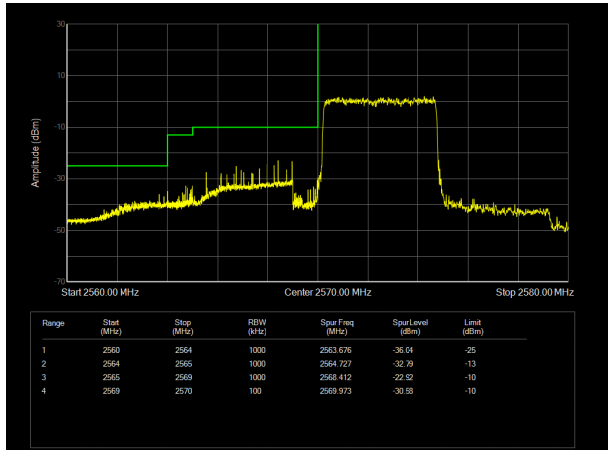

LTE band 28 subset 2 64QAM 10MHz CH-High, 1 RB

LTE band 28 subset 2 64QAM 10MHz CH-Low, 100%RB

LTE band 28 subset 2 64QAM 10MHz CH-High, 100%RB

LTE band 28 subset 2 64QAM 15MHz CH-Low, 1 RB

LTE band 28 subset 2 64QAM 15MHz CH-High, 1 RB

LTE band 28 subset 2 64QAM 15MHz CH-Low, 100%RB

LTE band 28 subset 2 64QAM 15MHz CH-High, 100%RB

LTE Band 38 QPSK 5MHz CH-Low, 1 RB

LTE Band 38 QPSK 5MHz CH-High, 1 RB

LTE Band 38 QPSK 5MHz CH-Low, 100%RB

LTE Band 38 QPSK 5MHz CH-High, 100%RB

LTE Band 38 QPSK 10MHz CH-Low, 1 RB

LTE Band 38 QPSK 10MHz CH-High, 1 RB

LTE Band 38 QPSK 10MHz CH-Low, 100%RB

LTE Band 38 QPSK 10MHz CH-High, 100%RB

LTE Band 38 QPSK 15MHz CH-Low, 1 RB

LTE Band 38 QPSK 15MHz CH-High, 1 RB

LTE Band 38 QPSK 15MHz CH-Low, 100%RB

LTE Band 38 QPSK 15MHz CH-High, 100%RB

LTE Band 38 QPSK 20MHz CH-Low, 1 RB

LTE Band 38 QPSK 20MHz CH-High, 1 RB

LTE Band 38 QPSK 20MHz CH-Low, 100%RB