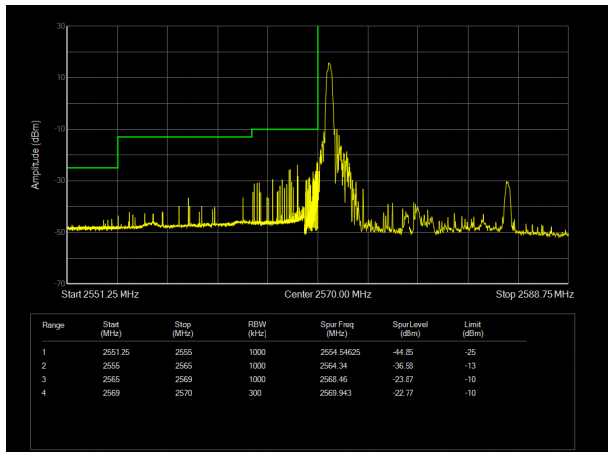

LTE Band 38 16QAM 15MHz CH-High, 100%RB

LTE Band 38 16QAM 20MHz CH-Low, 1 RB

LTE Band 38 16QAM 20MHz CH-High, 1 RB

LTE Band 38 16QAM 20MHz CH-Low, 100%RB

LTE Band 38 16QAM 20MHz CH-High, 100%RB

LTE Band 38 64QAM 5MHz CH-Low, 1 RB

LTE Band 38 64QAM 5MHz CH-High, 1 RB

LTE Band 38 64QAM 5MHz CH-Low, 100%RB

LTE Band 38 64QAM 5MHz CH-High, 100%RB

LTE Band 38 64QAM 10MHz CH-Low, 1 RB

LTE Band 38 64QAM 10MHz CH-High, 1 RB

LTE Band 38 64QAM 10MHz CH-Low, 100%RB

LTE Band 38 64QAM 10MHz CH-High, 100%RB

LTE Band 38 64QAM 15MHz CH-Low, 1 RB

LTE Band 38 64QAM 15MHz CH-High, 1 RB