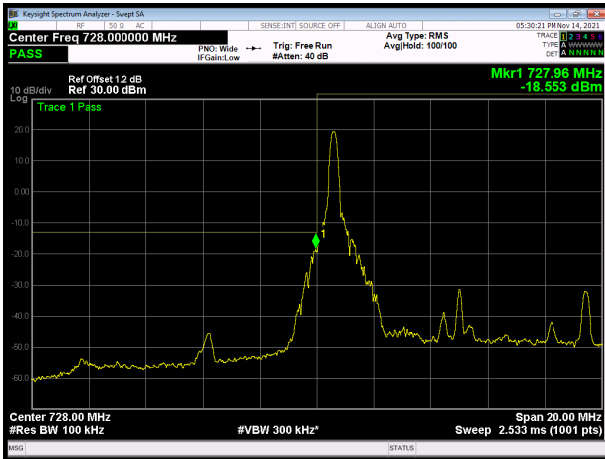

LTE band 28 subset 1 64QAM 10MHz CH-Low, 1 RB

LTE band 28 subset 1 64QAM 10MHz CH-High, 1 RB

LTE band 28 subset 1 64QAM 10MHz CH-Low, 100%RB

LTE band 28 subset 1 64QAM 10MHz CH-High, 100%RB

LTE band 28 subset 2 QPSK 3MHz CH-Low, 1 RB

LTE band 28 subset 2 QPSK 3MHz CH-High, 1 RB

LTE band 28 subset 2 QPSK 3MHz CH-Low, 100%RB

LTE band 28 subset 2 QPSK 3MHz CH-High, 100%RB

LTE band 28 subset 2 QPSK 5MHz CH-Low, 1 RB

LTE band 28 subset 2 QPSK 5MHz CH-High, 1 RB

LTE band 28 subset 2 QPSK 5MHz CH-Low, 100%RB

LTE band 28 subset 2 QPSK 5MHz CH-High, 100%RB

LTE band 28 subset 2 QPSK 10MHz CH-Low, 1 RB

LTE band 28 subset 2 QPSK 10MHz CH-High, 1 RB

LTE band 28 subset 2 QPSK 10MHz CH-Low, 100%RB

LTE band 28 subset 2 QPSK 10MHz CH-High, 100%RB

LTE band 28 subset 2 QPSK 15MHz CH-Low, 1 RB

LTE band 28 subset 2 QPSK 15MHz CH-High, 1 RB

LTE band 28 subset 2 QPSK 15MHz CH-Low, 100%RB

LTE band 28 subset 2 QPSK 15MHz CH-High, 100%RB