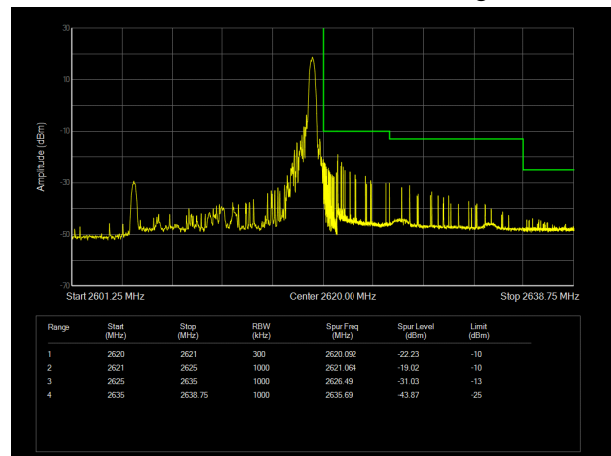

LTE band 28 subset 2 64QAM 15MHz CH-Low, 100%RB

LTE band 28 subset 2 64QAM 15MHz CH-High, 100%RB

LTE Band 38 QPSK 5MHz CH-Low, 1 RB

LTE Band 38 QPSK 5MHz CH-High, 1 RB

LTE Band 38 QPSK 5MHz CH-Low, 100%RB

LTE Band 38 QPSK 5MHz CH-High, 100%RB

LTE Band 38 QPSK 10MHz CH-Low, 1 RB

LTE Band 38 QPSK 10MHz CH-High, 1 RB

LTE Band 38 QPSK 10MHz CH-Low, 100%RB

LTE Band 38 QPSK 10MHz CH-High, 100%RB

LTE Band 38 QPSK 15MHz CH-Low, 1 RB

LTE Band 38 QPSK 15MHz CH-High, 1 RB

LTE Band 38 QPSK 15MHz CH-Low, 100%RB

LTE Band 38 QPSK 15MHz CH-High, 100%RB

LTE Band 38 QPSK 20MHz CH-Low, 1 RB

LTE Band 38 QPSK 20MHz CH-High, 1 RB

LTE Band 38 QPSK 20MHz CH-Low, 100%RB