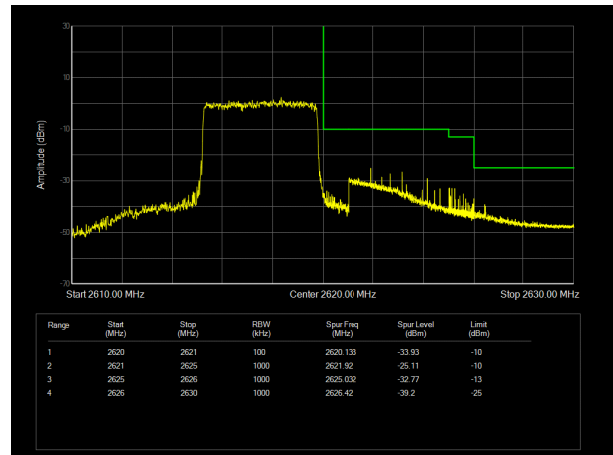

LTE Band 38 QPSK 15MHz CH-High, 1 RB

LTE Band 38 QPSK 15MHz CH-Low, 100%RB

LTE Band 38 QPSK 15MHz CH-High, 100%RB

LTE Band 38 QPSK 20MHz CH-Low, 1 RB

LTE Band 38 QPSK 20MHz CH-High, 1 RB

LTE Band 38 QPSK 20MHz CH-Low, 100%RB

LTE Band 38 QPSK 20MHz CH-High, 100%RB

LTE Band 38 16QAM 5MHz CH-Low, 1 RB

LTE Band 38 16QAM 5MHz CH-High, 1 RB

LTE Band 38 16QAM 5MHz CH-Low, 100%RB

LTE Band 38 16QAM 5MHz CH-High, 100%RB

LTE Band 38 16QAM 10MHz CH-Low, 1 RB

LTE Band 38 16QAM 10MHz CH-High, 1 RB

LTE Band 38 16QAM 10MHz CH-Low, 100%RB

LTE Band 38 16QAM 10MHz CH-High, 100%RB

LTE Band 38 16QAM 15MHz CH-Low, 1 RB

LTE Band 38 16QAM 15MHz CH-High, 1 RB

LTE Band 38 16QAM 15MHz CH-Low, 100%RB