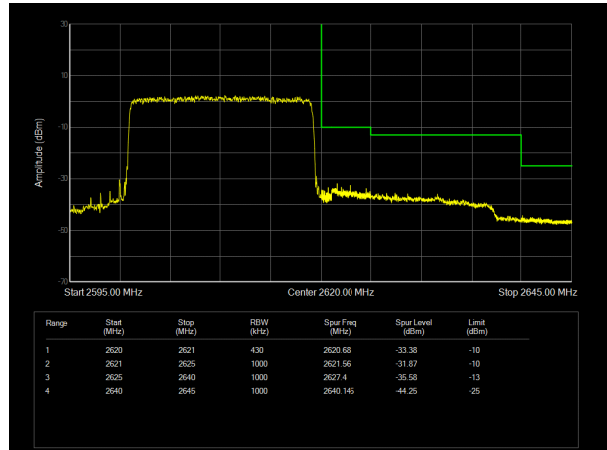

LTE Band 38 QPSK 5MHz CH-High, 100%RB

LTE Band 38 QPSK 10MHz CH-Low, 1 RB

LTE Band 38 QPSK 10MHz CH-High, 1 RB

LTE Band 38 QPSK 10MHz CH-Low, 100%RB

LTE Band 38 QPSK 10MHz CH-High, 100%RB

LTE Band 38 QPSK 15MHz CH-Low, 1 RB

LTE Band 38 QPSK 15MHz CH-High, 1 RB

LTE Band 38 QPSK 15MHz CH-Low, 100%RB

LTE Band 38 QPSK 15MHz CH-High, 100%RB

LTE Band 38 QPSK 20MHz CH-Low, 1 RB

LTE Band 38 QPSK 20MHz CH-High, 1 RB

LTE Band 38 QPSK 20MHz CH-Low, 100%RB

LTE Band 38 QPSK 20MHz CH-High, 100%RB

LTE Band 38 16QAM 5MHz CH-Low, 1 RB

LTE Band 38 16QAM 5MHz CH-High, 1 RB

LTE Band 38 16QAM 5MHz CH-Low, 100%RB

LTE Band 38 16QAM 5MHz CH-High, 100%RB

LTE Band 38 16QAM 10MHz CH-Low, 1 RB