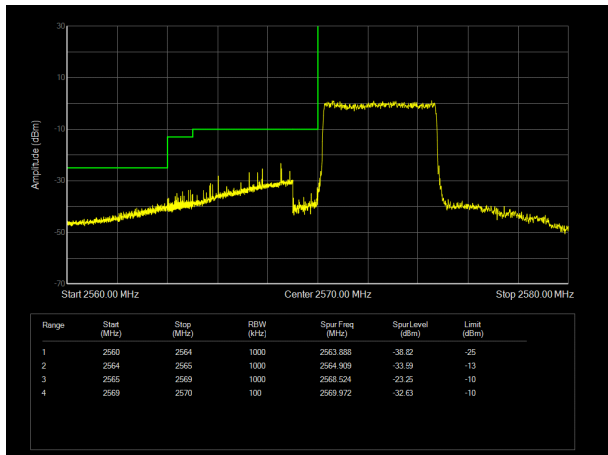

LTE Band 38 QPSK 15MHz CH-High, 1 RB

LTE Band 38 QPSK 15MHz CH-Low, 100%RB

LTE Band 38 QPSK 15MHz CH-High, 100%RB

LTE Band 38 QPSK 20MHz CH-Low, 1 RB

LTE Band 38 QPSK 20MHz CH-High, 1 RB

LTE Band 38 QPSK 20MHz CH-Low, 100%RB

LTE Band 38 QPSK 20MHz CH-High, 100%RB

LTE Band 38 16QAM 5MHz CH-Low, 1 RB

LTE Band 38 16QAM 5MHz CH-High, 1 RB

LTE Band 38 16QAM 5MHz CH-Low, 100%RB

LTE Band 38 16QAM 5MHz CH-High, 100%RB

LTE Band 38 16QAM 10MHz CH-Low, 1 RB

LTE Band 38 16QAM 10MHz CH-High, 1 RB

LTE Band 38 16QAM 10MHz CH-Low, 100%RB

LTE Band 38 16QAM 10MHz CH-High, 100%RB

LTE Band 38 16QAM 15MHz CH-Low, 1 RB

LTE Band 38 16QAM 15MHz CH-High, 1 RB

LTE Band 38 16QAM 15MHz CH-Low, 100%RB