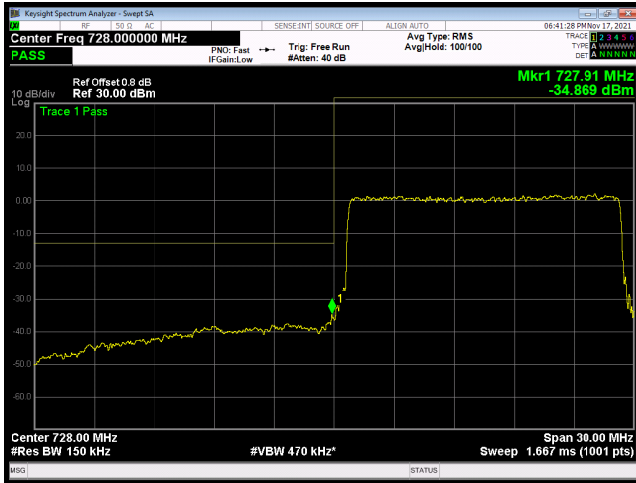

LTE band 28 subset 2 64QAM 10MHz CH-High, 1 RB

LTE band 28 subset 2 64QAM 10MHz CH-Low, 100%RB

LTE band 28 subset 2 64QAM 10MHz CH-High, 100%RB

LTE band 28 subset 2 64QAM 15MHz CH-Low, 1 RB

LTE band 28 subset 2 64QAM 15MHz CH-High, 1 RB

LTE band 28 subset 2 64QAM 15MHz CH-Low, 100%RB

LTE band 28 subset 2 64QAM 15MHz CH-High, 100%RB

LTE Band 38 QPSK 5MHz CH-Low, 1 RB

LTE Band 38 QPSK 5MHz CH-High, 1 RB

LTE Band 38 QPSK 5MHz CH-Low, 100%RB