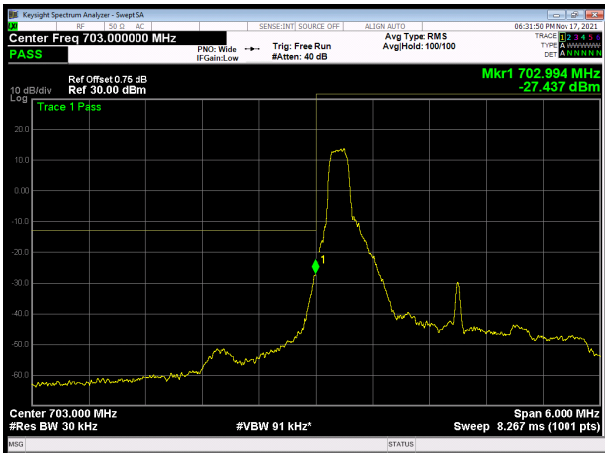

LTE band 28 subset 1 16QAM 5MHz CH-High, 1 RB

LTE band 28 subset 1 16QAM 5MHz CH-Low, 100%RB

LTE band 28 subset 1 16QAM 5MHz CH-High, 100%RB

LTE band 28 subset 1 16QAM 10MHz CH-Low, 1 RB

LTE band 28 subset 1 16QAM 10MHz CH-High, 1 RB

LTE band 28 subset 1 16QAM 10MHz CH-Low, 100%RB

LTE band 28 subset 1 16QAM 10MHz CH-High, 100%RB

LTE band 28 subset 1 64QAM 3MHz CH-Low, 1 RB

LTE band 28 subset 1 64QAM 3MHz CH-High, 1 RB

LTE band 28 subset 1 64QAM 3MHz CH-Low, 100%RB

LTE band 28 subset 1 64QAM 3MHz CH-High, 100%RB

LTE band 28 subset 1 64QAM 5MHz CH-Low, 1 RB

LTE band 28 subset 1 64QAM 5MHz CH-High, 1 RB

LTE band 28 subset 1 64QAM 5MHz CH-Low, 100%RB

LTE band 28 subset 1 64QAM 5MHz CH-High, 100%RB

LTE band 28 subset 1 64QAM 10MHz CH-Low, 1 RB

LTE band 28 subset 1 64QAM 10MHz CH-High, 1 RB

LTE band 28 subset 1 64QAM 10MHz CH-Low, 100%RB

LTE band 28 subset 1 64QAM 10MHz CH-High, 100%RB

LTE band 28 subset 2 QPSK 3MHz CH-Low, 1 RB