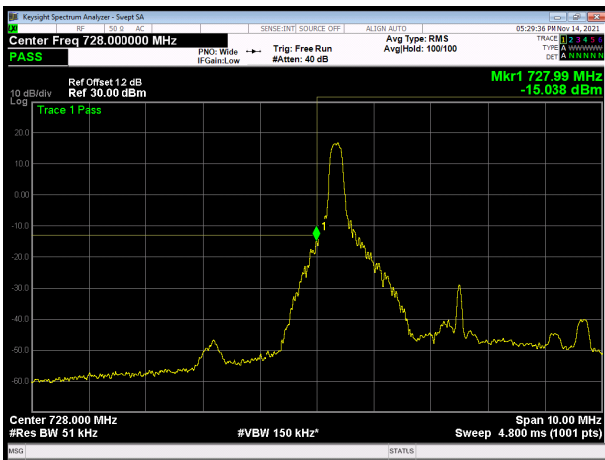

LTE band 28 subset 1 64QAM 10MHz CH-Low, 1 RB

LTE band 28 subset 1 64QAM 10MHz CH-High, 1 RB

LTE band 28 subset 1 64QAM 10MHz CH-Low, 100%RB

LTE band 28 subset 1 64QAM 10MHz CH-High, 100%RB

LTE band 28 subset 2 QPSK 3MHz CH-Low, 1 RB

LTE band 28 subset 2 QPSK 3MHz CH-High, 1 RB

LTE band 28 subset 2 QPSK 3MHz CH-Low, 100%RB

LTE band 28 subset 2 QPSK 3MHz CH-High, 100%RB

LTE band 28 subset 2 QPSK 5MHz CH-Low, 1 RB

LTE band 28 subset 2 QPSK 5MHz CH-High, 1 RB

LTE band 28 subset 2 QPSK 5MHz CH-Low, 100%RB

LTE band 28 subset 2 QPSK 5MHz CH-High, 100%RB

LTE band 28 subset 2 QPSK 10MHz CH-Low, 1 RB

LTE band 28 subset 2 QPSK 10MHz CH-High, 1 RB

LTE band 28 subset 2 QPSK 10MHz CH-Low, 100%RB

LTE band 28 subset 2 QPSK 10MHz CH-High, 100%RB

LTE band 28 subset 2 QPSK 15MHz CH-Low, 1 RB

LTE band 28 subset 2 QPSK 15MHz CH-High, 1 RB

LTE band 28 subset 2 QPSK 15MHz CH-Low, 100%RB

LTE band 28 subset 2 QPSK 15MHz CH-High, 100%RB