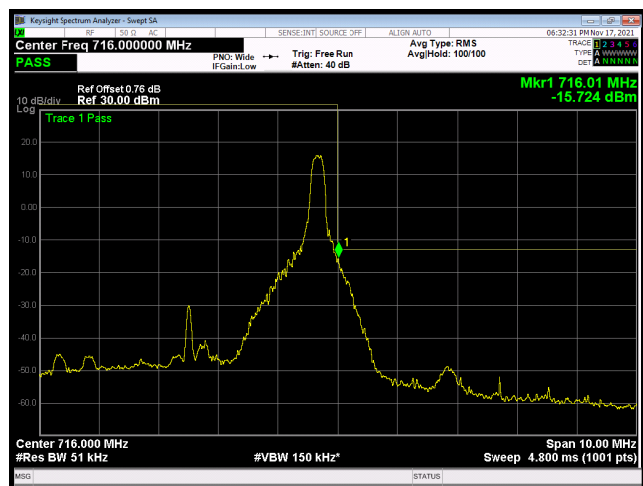

LTE band 28 subset 1 16QAM 5MHz CH-High, 1 RB

LTE band 28 subset 1 16QAM 5MHz CH-Low, 100%RB

LTE band 28 subset 1 16QAM 5MHz CH-High, 100%RB

LTE band 28 subset 1 16QAM 10MHz CH-Low, 1 RB

LTE band 28 subset 1 16QAM 10MHz CH-High, 1 RB

LTE band 28 subset 1 16QAM 10MHz CH-Low, 100%RB

LTE band 28 subset 1 16QAM 10MHz CH-High, 100%RB

LTE band 28 subset 1 64QAM 3MHz CH-Low, 1 RB

LTE band 28 subset 1 64QAM 3MHz CH-High, 1 RB

LTE band 28 subset 1 64QAM 3MHz CH-Low, 100%RB

LTE band 28 subset 1 64QAM 3MHz CH-High, 100%RB

LTE band 28 subset 1 64QAM 5MHz CH-Low, 1 RB

LTE band 28 subset 1 64QAM 5MHz CH-High, 1 RB

LTE band 28 subset 1 64QAM 5MHz CH-Low, 100%RB

LTE band 28 subset 1 64QAM 5MHz CH-High, 100%RB