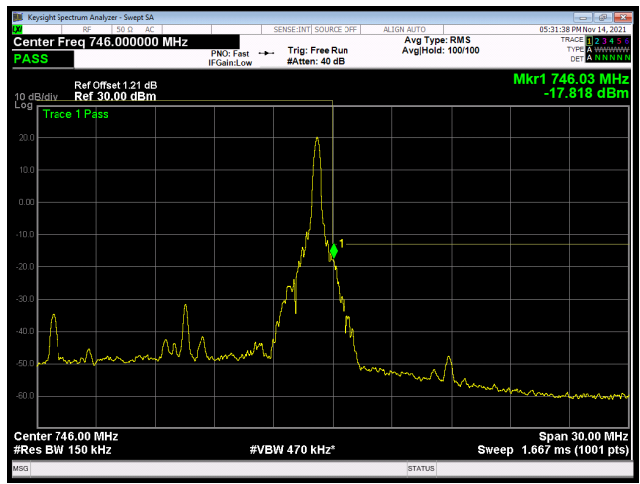

LTE band 28 subset 2 16QAM 10MHz CH-Low, 100%RB

LTE band 28 subset 2 16QAM 10MHz CH-High, 100%RB

LTE band 28 subset 2 16QAM 15MHz CH-Low, 1 RB

LTE band 28 subset 2 16QAM 15MHz CH-High, 1 RB

LTE band 28 subset 2 16QAM 15MHz CH-Low, 100%RB

LTE band 28 subset 2 16QAM 15MHz CH-High, 100%RB

LTE band 28 subset 2 64QAM 3MHz CH-Low, 1 RB

LTE band 28 subset 2 64QAM 3MHz CH-High, 1 RB

LTE band 28 subset 2 64QAM 3MHz CH-Low, 100%RB

LTE band 28 subset 2 64QAM 3MHz CH-High, 100%RB