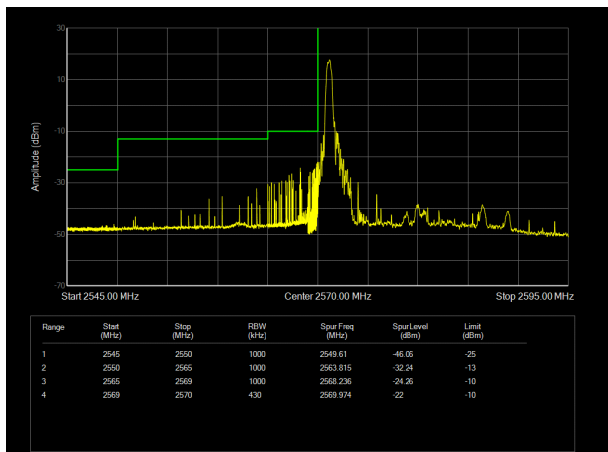

LTE Band 38 QPSK 20MHz CH-High, 100%RB

LTE Band 38 16QAM 5MHz CH-Low, 1 RB

LTE Band 38 16QAM 5MHz CH-High, 1 RB

LTE Band 38 16QAM 5MHz CH-Low, 100%RB

LTE Band 38 16QAM 5MHz CH-High, 100%RB

LTE Band 38 16QAM 10MHz CH-Low, 1 RB

LTE Band 38 16QAM 10MHz CH-High, 1 RB

LTE Band 38 16QAM 10MHz CH-Low, 100%RB

LTE Band 38 16QAM 10MHz CH-High, 100%RB

LTE Band 38 16QAM 15MHz CH-Low, 1 RB

LTE Band 38 16QAM 15MHz CH-High, 1 RB

LTE Band 38 16QAM 15MHz CH-Low, 100%RB

LTE Band 38 16QAM 15MHz CH-High, 100%RB

LTE Band 38 16QAM 20MHz CH-Low, 1 RB

LTE Band 38 16QAM 20MHz CH-High, 1 RB

LTE Band 38 16QAM 20MHz CH-Low, 100%RB

LTE Band 38 16QAM 20MHz CH-High, 100%RB

LTE Band 38 64QAM 5MHz CH-Low, 1 RB