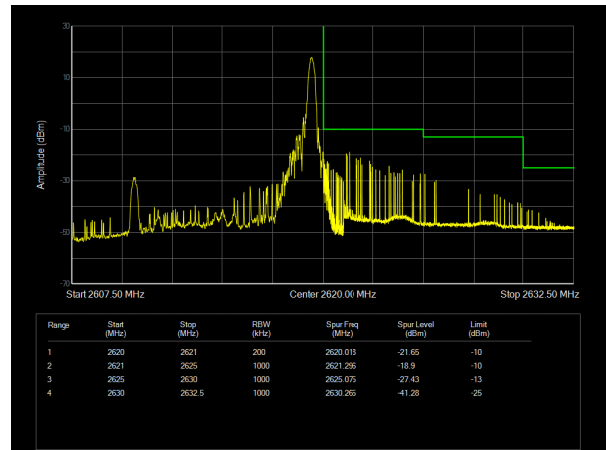

LTE band 28 subset 2 64QAM 10MHz CH-High, 1 RB

LTE band 28 subset 2 64QAM 10MHz CH-Low, 100%RB

LTE band 28 subset 2 64QAM 10MHz CH-High, 100%RB

LTE band 28 subset 2 64QAM 15MHz CH-Low, 1 RB

LTE band 28 subset 2 64QAM 15MHz CH-High, 1 RB

LTE band 28 subset 2 64QAM 15MHz CH-Low, 100%RB

LTE band 28 subset 2 64QAM 15MHz CH-High, 100%RB

LTE Band 38 QPSK 5MHz CH-Low, 1 RB

LTE Band 38 QPSK 5MHz CH-High, 1 RB

LTE Band 38 QPSK 5MHz CH-Low, 100%RB

LTE Band 38 QPSK 5MHz CH-High, 100%RB

LTE Band 38 QPSK 10MHz CH-Low, 1 RB

LTE Band 38 QPSK 10MHz CH-High, 1 RB

LTE Band 38 QPSK 10MHz CH-Low, 100%RB

LTE Band 38 QPSK 10MHz CH-High, 100%RB

LTE Band 38 QPSK 15MHz CH-Low, 1 RB