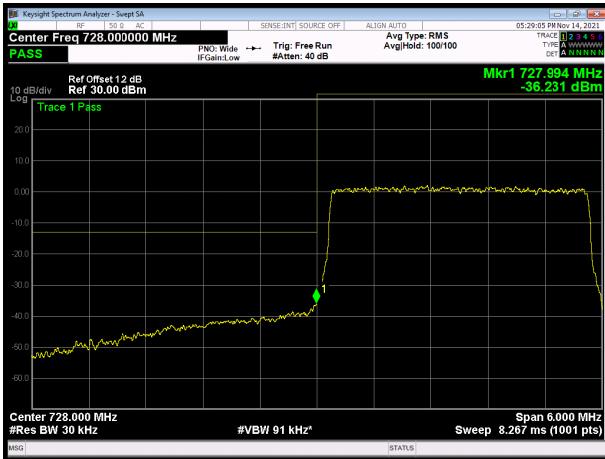

LTE band 28 subset 2 QPSK 5MHz CH-Low, 100%RB

LTE band 28 subset 2 QPSK 5MHz CH-High, 100%RB

LTE band 28 subset 2 QPSK 10MHz CH-Low, 1 RB

LTE band 28 subset 2 QPSK 10MHz CH-High, 1 RB

LTE band 28 subset 2 QPSK 10MHz CH-Low, 100%RB

LTE band 28 subset 2 QPSK 10MHz CH-High, 100%RB

LTE band 28 subset 2 QPSK 15MHz CH-Low, 1 RB

LTE band 28 subset 2 QPSK 15MHz CH-High, 1 RB

LTE band 28 subset 2 QPSK 15MHz CH-Low, 100%RB

LTE band 28 subset 2 QPSK 15MHz CH-High, 100%RB

LTE band 28 subset 2 16QAM 3MHz CH-Low, 1 RB

LTE band 28 subset 2 16QAM 3MHz CH-High, 1 RB

LTE band 28 subset 2 16QAM 3MHz CH-Low, 100%RB

LTE band 28 subset 2 16QAM 3MHz CH-High, 100%RB

LTE band 28 subset 2 16QAM 5MHz CH-Low, 1 RB