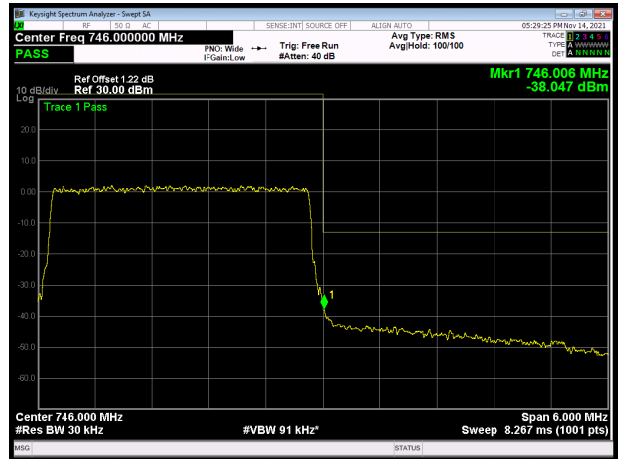

LTE band 28 subset 2 QPSK 10MHz CH-High, 100%RB

LTE band 28 subset 2 QPSK 15MHz CH-Low, 1 RB

LTE band 28 subset 2 QPSK 15MHz CH-High, 1 RB

LTE band 28 subset 2 QPSK 15MHz CH-Low, 100%RB

LTE band 28 subset 2 QPSK 15MHz CH-High, 100%RB

LTE band 28 subset 2 16QAM 3MHz CH-Low, 1 RB

LTE band 28 subset 2 16QAM 3MHz CH-High, 1 RB

LTE band 28 subset 2 16QAM 3MHz CH-Low, 100%RB

LTE band 28 subset 2 16QAM 3MHz CH-High, 100%RB

LTE band 28 subset 2 16QAM 5MHz CH-Low, 1 RB

LTE band 28 subset 2 16QAM 5MHz CH-High, 1 RB

LTE band 28 subset 2 16QAM 5MHz CH-Low, 100%RB

LTE band 28 subset 2 16QAM 5MHz CH-High, 100%RB

LTE band 28 subset 2 16QAM 10MHz CH-Low, 1 RB

LTE band 28 subset 2 16QAM 10MHz CH-High, 1 RB