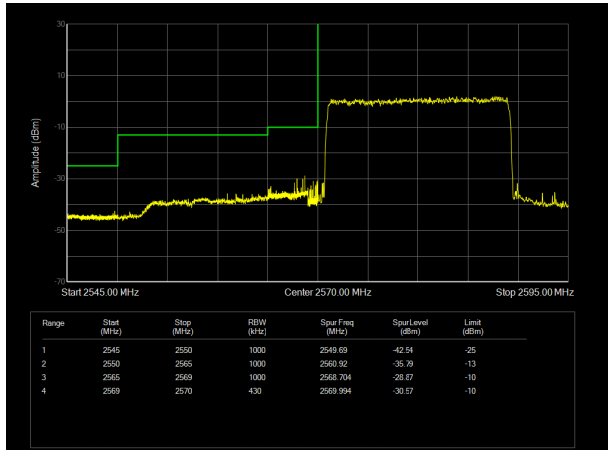

LTE Band 38 QPSK 5MHz CH-High, 100%RB

LTE Band 38 QPSK 10MHz CH-Low, 1 RB

LTE Band 38 QPSK 10MHz CH-High, 1 RB

LTE Band 38 QPSK 10MHz CH-Low, 100%RB

LTE Band 38 QPSK 10MHz CH-High, 100%RB

LTE Band 38 QPSK 15MHz CH-Low, 1 RB

LTE Band 38 QPSK 15MHz CH-High, 1 RB

LTE Band 38 QPSK 15MHz CH-Low, 100%RB

LTE Band 38 QPSK 15MHz CH-High, 100%RB

LTE Band 38 QPSK 20MHz CH-Low, 1 RB

LTE Band 38 QPSK 20MHz CH-High, 1 RB

LTE Band 38 QPSK 20MHz CH-Low, 100%RB

LTE Band 38 QPSK 20MHz CH-High, 100%RB

LTE Band 38 16QAM 5MHz CH-Low, 1 RB

LTE Band 38 16QAM 5MHz CH-High, 1 RB

LTE Band 38 16QAM 5MHz CH-Low, 100%RB

LTE Band 38 16QAM 5MHz CH-High, 100%RB

LTE Band 38 16QAM 10MHz CH-Low, 1 RB

LTE Band 38 16QAM 10MHz CH-High, 1 RB

LTE Band 38 16QAM 10MHz CH-Low, 100%RB

LTE Band 38 16QAM 10MHz CH-High, 100%RB

LTE Band 38 16QAM 15MHz CH-Low, 1 RB

LTE Band 38 16QAM 15MHz CH-High, 1 RB

LTE Band 38 16QAM 15MHz CH-Low, 100%RB