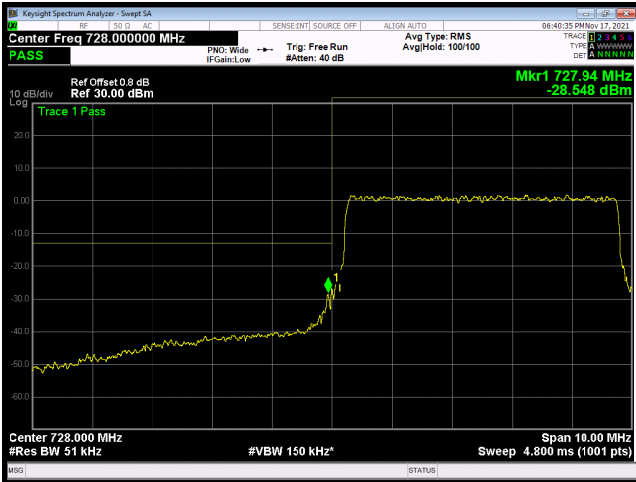

LTE band 28 subset 2 64QAM 5MHz CH-Low, 1 RB

LTE band 28 subset 2 64QAM 5MHz CH-High, 1 RB

LTE band 28 subset 2 64QAM 5MHz CH-Low, 100%RB

LTE band 28 subset 2 64QAM 5MHz CH-High, 100%RB

LTE band 28 subset 2 64QAM 10MHz CH-Low, 1 RB

LTE band 28 subset 2 64QAM 10MHz CH-High, 1 RB

LTE band 28 subset 2 64QAM 10MHz CH-Low, 100%RB

LTE band 28 subset 2 64QAM 10MHz CH-High, 100%RB

LTE band 28 subset 2 64QAM 15MHz CH-Low, 1 RB

LTE band 28 subset 2 64QAM 15MHz CH-High, 1 RB