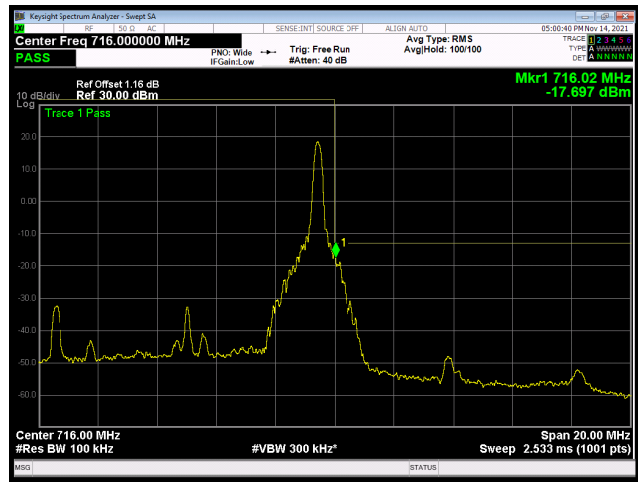

LTE band 28 subset 1 16QAM 3MHz CH-Low, 1 RB

LTE band 28 subset 1 16QAM 3MHz CH-High, 1 RB

LTE band 28 subset 1 16QAM 3MHz CH-Low, 100%RB

LTE band 28 subset 1 16QAM 3MHz CH-High, 100%RB

LTE band 28 subset 1 16QAM 5MHz CH-Low, 1 RB

LTE band 28 subset 1 16QAM 5MHz CH-High, 1 RB

LTE band 28 subset 1 16QAM 5MHz CH-Low, 100%RB

LTE band 28 subset 1 16QAM 5MHz CH-High, 100%RB

LTE band 28 subset 1 16QAM 10MHz CH-Low, 1 RB

LTE band 28 subset 1 16QAM 10MHz CH-High, 1 RB

LTE band 28 subset 1 16QAM 10MHz CH-Low, 100%RB

LTE band 28 subset 1 16QAM 10MHz CH-High, 100%RB

LTE band 28 subset 1 64QAM 3MHz CH-Low, 1 RB

LTE band 28 subset 1 64QAM 3MHz CH-High, 1 RB

LTE band 28 subset 1 64QAM 3MHz CH-Low, 100%RB