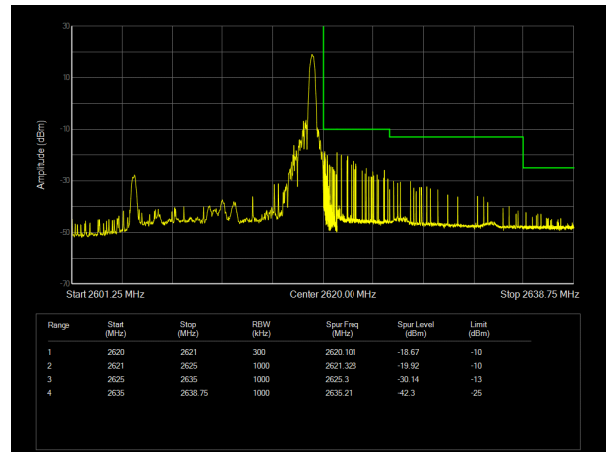

LTE Band 38 QPSK 20MHz CH-High, 100%RB

LTE Band 38 16QAM 5MHz CH-Low, 1 RB

LTE Band 38 16QAM 5MHz CH-High, 1 RB

LTE Band 38 16QAM 5MHz CH-Low, 100%RB

LTE Band 38 16QAM 5MHz CH-High, 100%RB

LTE Band 38 16QAM 10MHz CH-Low, 1 RB

LTE Band 38 16QAM 10MHz CH-High, 1 RB

LTE Band 38 16QAM 10MHz CH-Low, 100%RB

LTE Band 38 16QAM 10MHz CH-High, 100%RB

LTE Band 38 16QAM 15MHz CH-Low, 1 RB

LTE Band 38 16QAM 15MHz CH-High, 1 RB

LTE Band 38 16QAM 15MHz CH-Low, 100%RB

LTE Band 38 16QAM 15MHz CH-High, 100%RB

LTE Band 38 16QAM 20MHz CH-Low, 1 RB

LTE Band 38 16QAM 20MHz CH-High, 1 RB

LTE Band 38 16QAM 20MHz CH-Low, 100%RB

LTE Band 38 16QAM 20MHz CH-High, 100%RB

LTE Band 38 64QAM 5MHz CH-Low, 1 RB