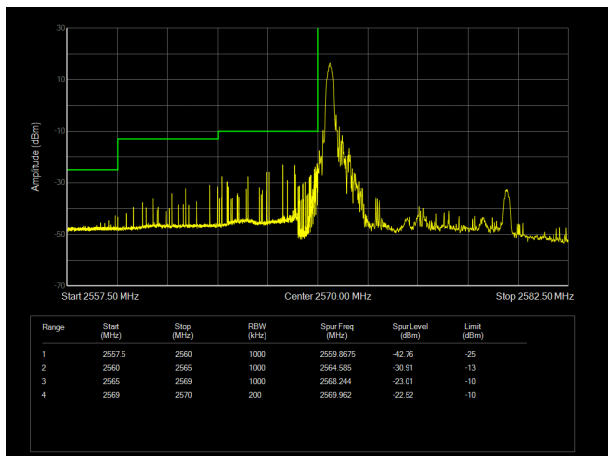

LTE Band 38 QPSK 15MHz CH-High, 1 RB

LTE Band 38 QPSK 15MHz CH-Low, 100%RB

LTE Band 38 QPSK 15MHz CH-High, 100%RB

LTE Band 38 QPSK 20MHz CH-Low, 1 RB

LTE Band 38 QPSK 20MHz CH-High, 1 RB

LTE Band 38 QPSK 20MHz CH-Low, 100%RB

LTE Band 38 QPSK 20MHz CH-High, 100%RB

LTE Band 38 16QAM 5MHz CH-Low, 1 RB

LTE Band 38 16QAM 5MHz CH-High, 1 RB

LTE Band 38 16QAM 5MHz CH-Low, 100%RB

LTE Band 38 16QAM 5MHz CH-High, 100%RB

LTE Band 38 16QAM 10MHz CH-Low, 1 RB

LTE Band 38 16QAM 10MHz CH-High, 1 RB

LTE Band 38 16QAM 10MHz CH-Low, 100%RB

LTE Band 38 16QAM 10MHz CH-High, 100%RB

LTE Band 38 16QAM 15MHz CH-Low, 1 RB

LTE Band 38 16QAM 15MHz CH-High, 1 RB

LTE Band 38 16QAM 15MHz CH-Low, 100%RB