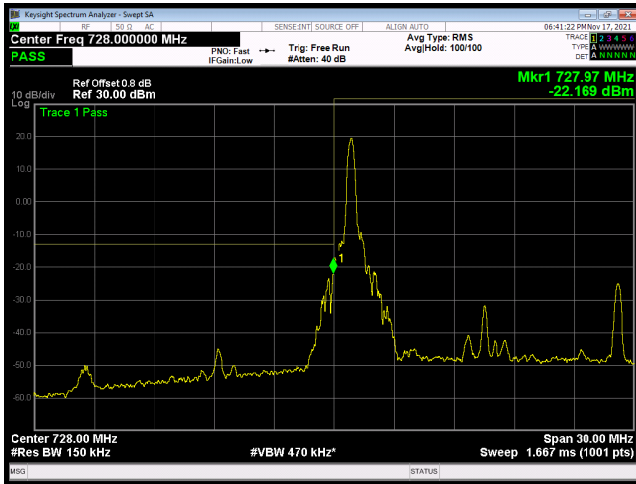

LTE band 28 subset 2 64QAM 10MHz CH-High, 1 RB

LTE band 28 subset 2 64QAM 10MHz CH-Low, 100%RB

LTE band 28 subset 2 64QAM 10MHz CH-High, 100%RB

LTE band 28 subset 2 64QAM 15MHz CH-Low, 1 RB

LTE band 28 subset 2 64QAM 15MHz CH-High, 1 RB

LTE band 28 subset 2 64QAM 15MHz CH-Low, 100%RB

LTE band 28 subset 2 64QAM 15MHz CH-High, 100%RB

LTE Band 38 QPSK 5MHz CH-Low, 1 RB

LTE Band 38 QPSK 5MHz CH-High, 1 RB

LTE Band 38 QPSK 5MHz CH-Low, 100%RB