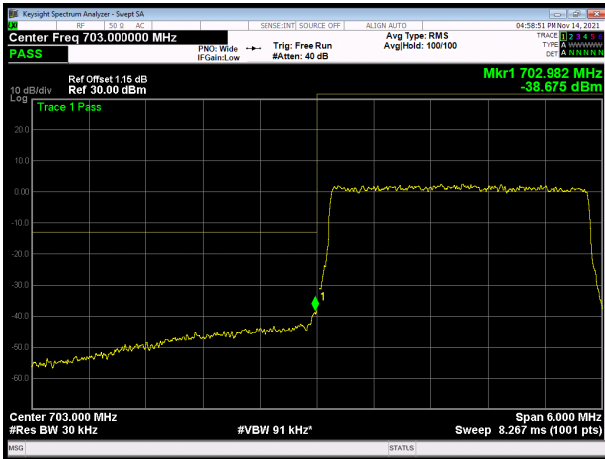

LTE band 28 subset 1 16QAM 3MHz CH-Low, 1 RB

LTE band 28 subset 1 16QAM 3MHz CH-High, 1 RB

LTE band 28 subset 1 16QAM 3MHz CH-Low, 100%RB

LTE band 28 subset 1 16QAM 3MHz CH-High, 100%RB

LTE band 28 subset 1 16QAM 5MHz CH-Low, 1 RB

LTE band 28 subset 1 16QAM 5MHz CH-High, 1 RB

LTE band 28 subset 1 16QAM 5MHz CH-Low, 100%RB

LTE band 28 subset 1 16QAM 5MHz CH-High, 100%RB

LTE band 28 subset 1 16QAM 10MHz CH-Low, 1 RB

LTE band 28 subset 1 16QAM 10MHz CH-High, 1 RB

LTE band 28 subset 1 16QAM 10MHz CH-Low, 100%RB

LTE band 28 subset 1 16QAM 10MHz CH-High, 100%RB

LTE band 28 subset 1 64QAM 3MHz CH-Low, 1 RB

LTE band 28 subset 1 64QAM 3MHz CH-High, 1 RB

LTE band 28 subset 1 64QAM 3MHz CH-Low, 100%RB