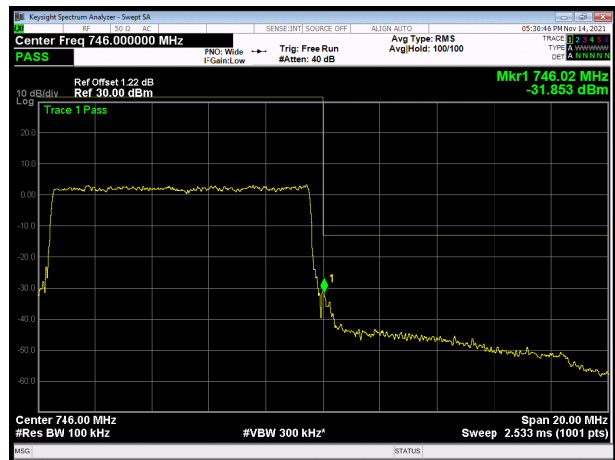

LTE band 28 subset 2 QPSK 3MHz CH-High, 1 RB

LTE band 28 subset 2 QPSK 3MHz CH-Low, 100%RB

LTE band 28 subset 2 QPSK 3MHz CH-High, 100%RB

LTE band 28 subset 2 QPSK 5MHz CH-Low, 1 RB

LTE band 28 subset 2 QPSK 5MHz CH-High, 1 RB

LTE band 28 subset 2 QPSK 5MHz CH-Low, 100%RB

LTE band 28 subset 2 QPSK 5MHz CH-High, 100%RB

LTE band 28 subset 2 QPSK 10MHz CH-Low, 1 RB

LTE band 28 subset 2 QPSK 10MHz CH-High, 1 RB

LTE band 28 subset 2 QPSK 10MHz CH-Low, 100%RB

LTE band 28 subset 2 QPSK 10MHz CH-High, 100%RB

LTE band 28 subset 2 QPSK 15MHz CH-Low, 1 RB

LTE band 28 subset 2 QPSK 15MHz CH-High, 1 RB

LTE band 28 subset 2 QPSK 15MHz CH-Low, 100%RB

LTE band 28 subset 2 QPSK 15MHz CH-High, 100%RB