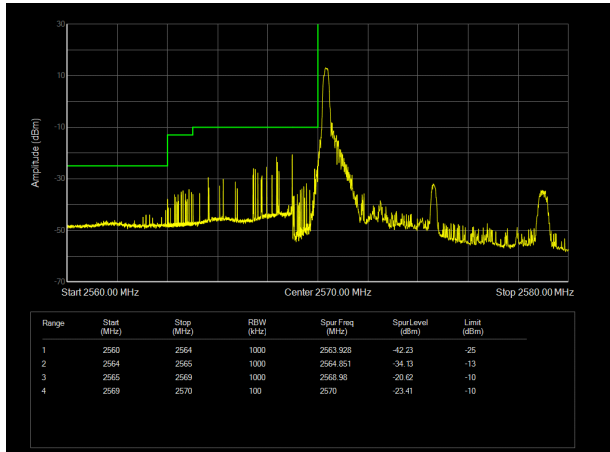

LTE Band 38 16QAM 10MHz CH-High, 1 RB

LTE Band 38 16QAM 10MHz CH-Low, 100%RB

LTE Band 38 16QAM 10MHz CH-High, 100%RB

LTE Band 38 16QAM 15MHz CH-Low, 1 RB

LTE Band 38 16QAM 15MHz CH-High, 1 RB

LTE Band 38 16QAM 15MHz CH-Low, 100%RB

LTE Band 38 16QAM 15MHz CH-High, 100%RB

LTE Band 38 16QAM 20MHz CH-Low, 1 RB

LTE Band 38 16QAM 20MHz CH-High, 1 RB

LTE Band 38 16QAM 20MHz CH-Low, 100%RB

LTE Band 38 16QAM 20MHz CH-High, 100%RB

LTE Band 38 64QAM 5MHz CH-Low, 1 RB

LTE Band 38 64QAM 5MHz CH-High, 1 RB

LTE Band 38 64QAM 5MHz CH-Low, 100%RB

LTE Band 38 64QAM 5MHz CH-High, 100%RB

LTE Band 38 64QAM 10MHz CH-Low, 1 RB

LTE Band 38 64QAM 10MHz CH-High, 1 RB

LTE Band 38 64QAM 10MHz CH-Low, 100%RB