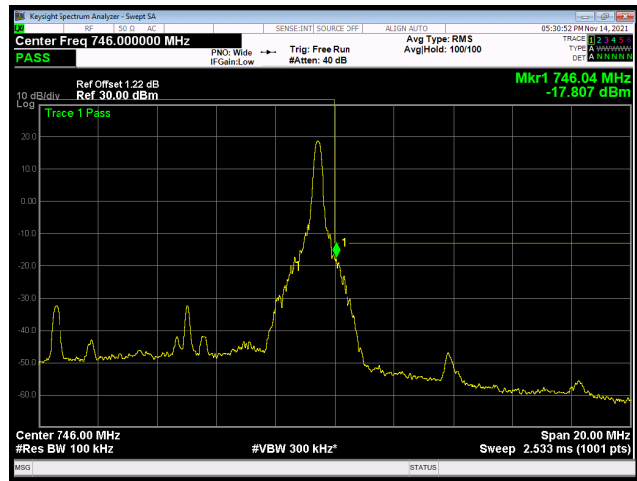

LTE band 28 subset 2 16QAM 5MHz CH-High, 1 RB

LTE band 28 subset 2 16QAM 5MHz CH-Low, 100%RB

LTE band 28 subset 2 16QAM 5MHz CH-High, 100%RB

LTE band 28 subset 2 16QAM 10MHz CH-Low, 1 RB

LTE band 28 subset 2 16QAM 10MHz CH-High, 1 RB

LTE band 28 subset 2 16QAM 10MHz CH-Low, 100%RB

LTE band 28 subset 2 16QAM 10MHz CH-High, 100%RB

LTE band 28 subset 2 16QAM 15MHz CH-Low, 1 RB

LTE band 28 subset 2 16QAM 15MHz CH-High, 1 RB

LTE band 28 subset 2 16QAM 15MHz CH-Low, 100%RB