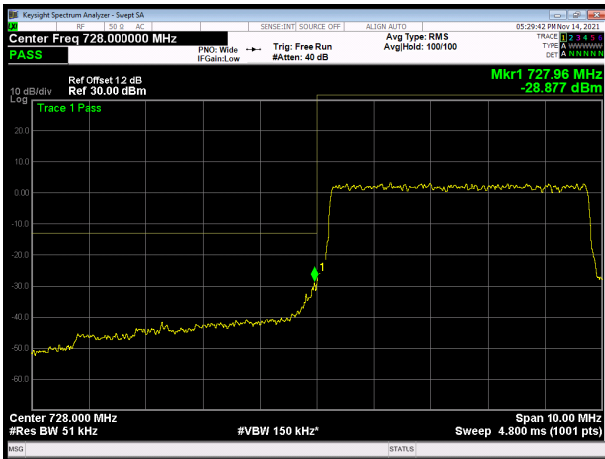

LTE band 28 subset 1 64QAM 10MHz CH-Low, 1 RB

LTE band 28 subset 1 64QAM 10MHz CH-High, 1 RB

LTE band 28 subset 1 64QAM 10MHz CH-Low, 100%RB

LTE band 28 subset 1 64QAM 10MHz CH-High, 100%RB

LTE band 28 subset 2 QPSK 3MHz CH-Low, 1 RB

LTE band 28 subset 2 QPSK 3MHz CH-High, 1 RB

LTE band 28 subset 2 QPSK 3MHz CH-Low, 100%RB

LTE band 28 subset 2 QPSK 3MHz CH-High, 100%RB

LTE band 28 subset 2 QPSK 5MHz CH-Low, 1 RB

LTE band 28 subset 2 QPSK 5MHz CH-High, 1 RB

LTE band 28 subset 2 QPSK 5MHz CH-Low, 100%RB

LTE band 28 subset 2 QPSK 5MHz CH-High, 100%RB

LTE band 28 subset 2 QPSK 10MHz CH-Low, 1 RB

LTE band 28 subset 2 QPSK 10MHz CH-High, 1 RB

LTE band 28 subset 2 QPSK 10MHz CH-Low, 100%RB

LTE band 28 subset 2 QPSK 10MHz CH-High, 100%RB

LTE band 28 subset 2 QPSK 15MHz CH-Low, 1 RB

LTE band 28 subset 2 QPSK 15MHz CH-High, 1 RB

LTE band 28 subset 2 QPSK 15MHz CH-Low, 100%RB

LTE band 28 subset 2 QPSK 15MHz CH-High, 100%RB