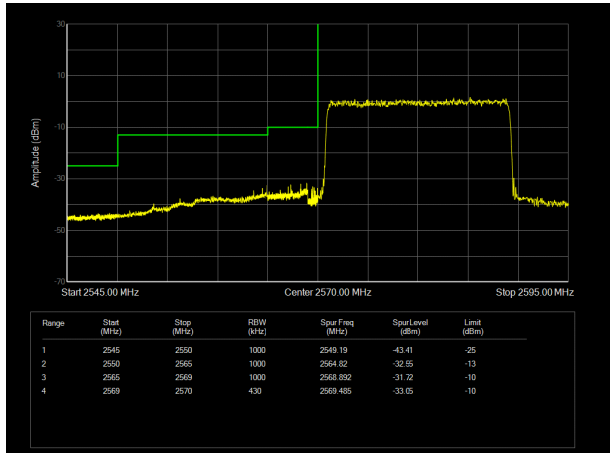

LTE Band 38 16QAM 10MHz CH-High, 1 RB

LTE Band 38 16QAM 10MHz CH-Low, 100%RB

LTE Band 38 16QAM 10MHz CH-High, 100%RB

LTE Band 38 16QAM 15MHz CH-Low, 1 RB

LTE Band 38 16QAM 15MHz CH-High, 1 RB

LTE Band 38 16QAM 15MHz CH-Low, 100%RB

LTE Band 38 16QAM 15MHz CH-High, 100%RB

LTE Band 38 16QAM 20MHz CH-Low, 1 RB

LTE Band 38 16QAM 20MHz CH-High, 1 RB

LTE Band 38 16QAM 20MHz CH-Low, 100%RB

LTE Band 38 16QAM 20MHz CH-High, 100%RB

LTE Band 38 64QAM 5MHz CH-Low, 1 RB

LTE Band 38 64QAM 5MHz CH-High, 1 RB

LTE Band 38 64QAM 5MHz CH-Low, 100%RB

LTE Band 38 64QAM 5MHz CH-High, 100%RB

LTE Band 38 64QAM 10MHz CH-Low, 1 RB

LTE Band 38 64QAM 10MHz CH-High, 1 RB

LTE Band 38 64QAM 10MHz CH-Low, 100%RB