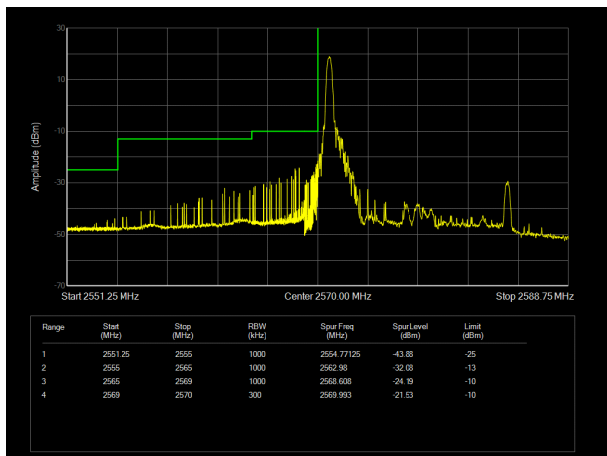

LTE band 28 subset 2 64QAM 15MHz CH-Low, 100%RB

LTE band 28 subset 2 64QAM 15MHz CH-High, 100%RB

LTE Band 38 QPSK 5MHz CH-Low, 1 RB

LTE Band 38 QPSK 5MHz CH-High, 1 RB

LTE Band 38 QPSK 5MHz CH-Low, 100%RB

LTE Band 38 QPSK 5MHz CH-High, 100%RB

LTE Band 38 QPSK 10MHz CH-Low, 1 RB

LTE Band 38 QPSK 10MHz CH-High, 1 RB

LTE Band 38 QPSK 10MHz CH-Low, 100%RB

LTE Band 38 QPSK 10MHz CH-High, 100%RB

LTE Band 38 QPSK 15MHz CH-Low, 1 RB

LTE Band 38 QPSK 15MHz CH-High, 1 RB

LTE Band 38 QPSK 15MHz CH-Low, 100%RB

LTE Band 38 QPSK 15MHz CH-High, 100%RB

LTE Band 38 QPSK 20MHz CH-Low, 1 RB

LTE Band 38 QPSK 20MHz CH-High, 1 RB

LTE Band 38 QPSK 20MHz CH-Low, 100%RB