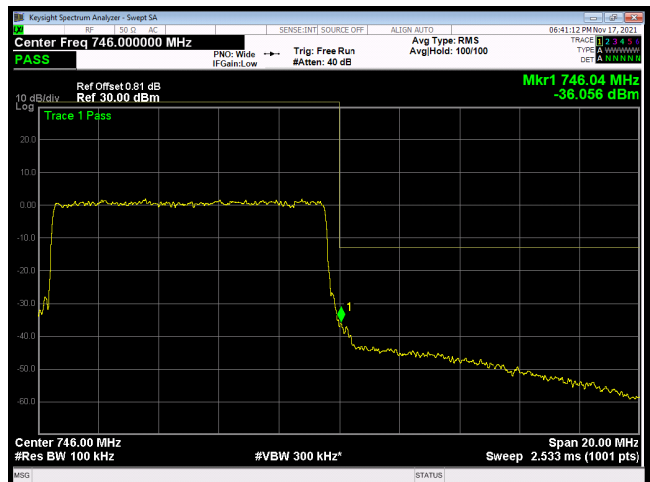

LTE band 28 subset 2 64QAM 5MHz CH-Low, 1 RB

LTE band 28 subset 2 64QAM 5MHz CH-High, 1 RB

LTE band 28 subset 2 64QAM 5MHz CH-Low, 100%RB

LTE band 28 subset 2 64QAM 5MHz CH-High, 100%RB

LTE band 28 subset 2 64QAM 10MHz CH-Low, 1 RB

LTE band 28 subset 2 64QAM 10MHz CH-High, 1 RB

LTE band 28 subset 2 64QAM 10MHz CH-Low, 100%RB

LTE band 28 subset 2 64QAM 10MHz CH-High, 100%RB

LTE band 28 subset 2 64QAM 15MHz CH-Low, 1 RB

LTE band 28 subset 2 64QAM 15MHz CH-High, 1 RB