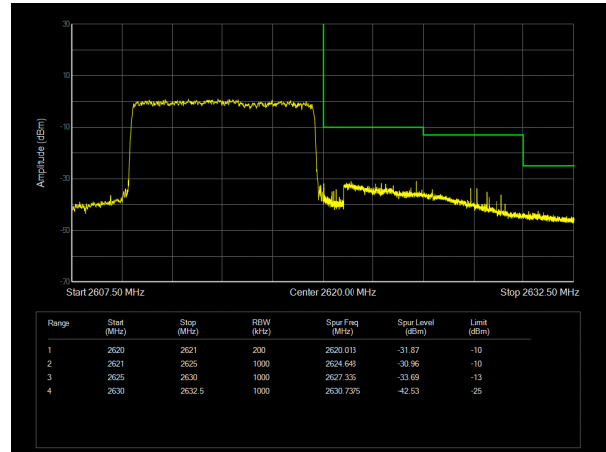

LTE Band 38 16QAM 15MHz CH-High, 100%RB

LTE Band 38 16QAM 20MHz CH-Low, 1 RB

LTE Band 38 16QAM 20MHz CH-High, 1 RB

LTE Band 38 16QAM 20MHz CH-Low, 100%RB

LTE Band 38 16QAM 20MHz CH-High, 100%RB

LTE Band 38 64QAM 5MHz CH-Low, 1 RB

LTE Band 38 64QAM 5MHz CH-High, 1 RB

LTE Band 38 64QAM 5MHz CH-Low, 100%RB

LTE Band 38 64QAM 5MHz CH-High, 100%RB

LTE Band 38 64QAM 10MHz CH-Low, 1 RB

LTE Band 38 64QAM 10MHz CH-High, 1 RB

LTE Band 38 64QAM 10MHz CH-Low, 100%RB

LTE Band 38 64QAM 10MHz CH-High, 100%RB

LTE Band 38 64QAM 15MHz CH-Low, 1 RB

LTE Band 38 64QAM 15MHz CH-High, 1 RB