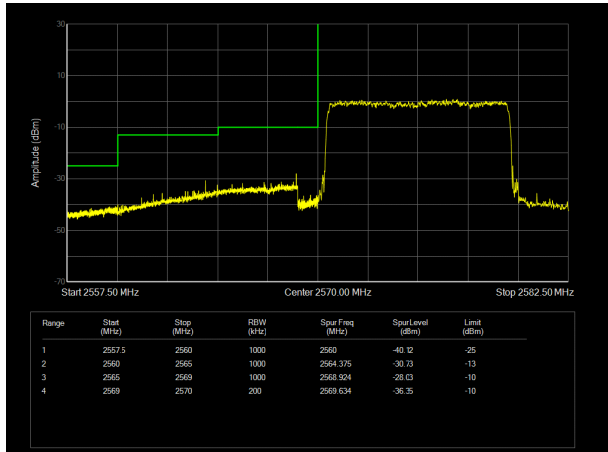

LTE Band 38 16QAM 15MHz CH-High, 100%RB

LTE Band 38 16QAM 20MHz CH-Low, 1 RB

LTE Band 38 16QAM 20MHz CH-High, 1 RB

LTE Band 38 16QAM 20MHz CH-Low, 100%RB

LTE Band 38 16QAM 20MHz CH-High, 100%RB

LTE Band 38 64QAM 5MHz CH-Low, 1 RB

LTE Band 38 64QAM 5MHz CH-High, 1 RB

LTE Band 38 64QAM 5MHz CH-Low, 100%RB

LTE Band 38 64QAM 5MHz CH-High, 100%RB

LTE Band 38 64QAM 10MHz CH-Low, 1 RB

LTE Band 38 64QAM 10MHz CH-High, 1 RB

LTE Band 38 64QAM 10MHz CH-Low, 100%RB

LTE Band 38 64QAM 10MHz CH-High, 100%RB

LTE Band 38 64QAM 15MHz CH-Low, 1 RB

LTE Band 38 64QAM 15MHz CH-High, 1 RB