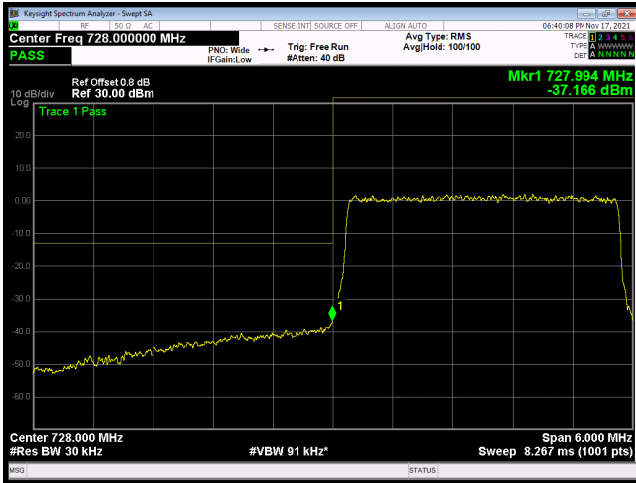

LTE band 28 subset 2 16QAM 15MHz CH-High, 100%RB

LTE band 28 subset 2 64QAM 3MHz CH-Low, 1 RB

LTE band 28 subset 2 64QAM 3MHz CH-High, 1 RB

LTE band 28 subset 2 64QAM 3MHz CH-Low, 100%RB

LTE band 28 subset 2 64QAM 3MHz CH-High, 100%RB

LTE band 28 subset 2 64QAM 5MHz CH-Low, 1 RB

LTE band 28 subset 2 64QAM 5MHz CH-High, 1 RB

LTE band 28 subset 2 64QAM 5MHz CH-Low, 100%RB

LTE band 28 subset 2 64QAM 5MHz CH-High, 100%RB

LTE band 28 subset 2 64QAM 10MHz CH-Low, 1 RB