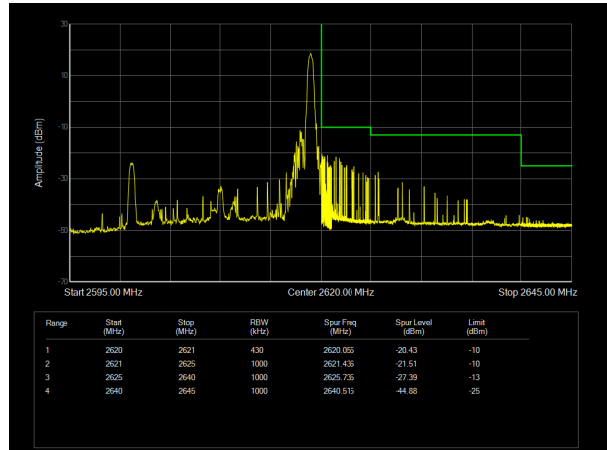

LTE Band 38 QPSK 5MHz CH-High, 100%RB

LTE Band 38 QPSK 10MHz CH-Low, 1 RB

LTE Band 38 QPSK 10MHz CH-High, 1 RB

LTE Band 38 QPSK 10MHz CH-Low, 100%RB

LTE Band 38 QPSK 10MHz CH-High, 100%RB

LTE Band 38 QPSK 15MHz CH-Low, 1 RB

LTE Band 38 QPSK 15MHz CH-High, 1 RB

LTE Band 38 QPSK 15MHz CH-Low, 100%RB

LTE Band 38 QPSK 15MHz CH-High, 100%RB

LTE Band 38 QPSK 20MHz CH-Low, 1 RB

LTE Band 38 QPSK 20MHz CH-High, 1 RB

LTE Band 38 QPSK 20MHz CH-Low, 100%RB

LTE Band 38 QPSK 20MHz CH-High, 100%RB

LTE Band 38 16QAM 5MHz CH-Low, 1 RB

LTE Band 38 16QAM 5MHz CH-High, 1 RB

LTE Band 38 16QAM 5MHz CH-Low, 100%RB

LTE Band 38 16QAM 5MHz CH-High, 100%RB

LTE Band 38 16QAM 10MHz CH-Low, 1 RB