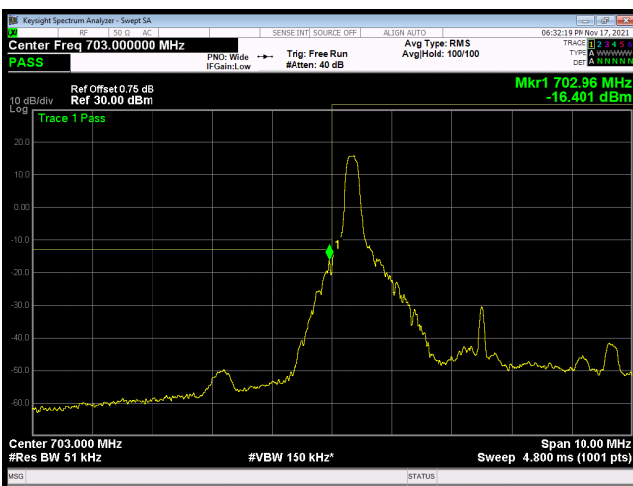

LTE band 28 subset 1 16QAM 5MHz CH-High, 1 RB

LTE band 28 subset 1 16QAM 5MHz CH-Low, 100%RB

LTE band 28 subset 1 16QAM 5MHz CH-High, 100%RB

LTE band 28 subset 1 16QAM 10MHz CH-Low, 1 RB

LTE band 28 subset 1 16QAM 10MHz CH-High, 1 RB

LTE band 28 subset 1 16QAM 10MHz CH-Low, 100%RB

LTE band 28 subset 1 16QAM 10MHz CH-High, 100%RB

LTE band 28 subset 1 64QAM 3MHz CH-Low, 1 RB

LTE band 28 subset 1 64QAM 3MHz CH-High, 1 RB

LTE band 28 subset 1 64QAM 3MHz CH-Low, 100%RB

LTE band 28 subset 1 64QAM 3MHz CH-High, 100%RB

LTE band 28 subset 1 64QAM 5MHz CH-Low, 1 RB

LTE band 28 subset 1 64QAM 5MHz CH-High, 1 RB

LTE band 28 subset 1 64QAM 5MHz CH-Low, 100%RB

LTE band 28 subset 1 64QAM 5MHz CH-High, 100%RB

LTE band 28 subset 1 64QAM 10MHz CH-Low, 1 RB

LTE band 28 subset 1 64QAM 10MHz CH-High, 1 RB

LTE band 28 subset 1 64QAM 10MHz CH-Low, 100%RB

LTE band 28 subset 1 64QAM 10MHz CH-High, 100%RB

LTE band 28 subset 2 QPSK 3MHz CH-Low, 1 RB