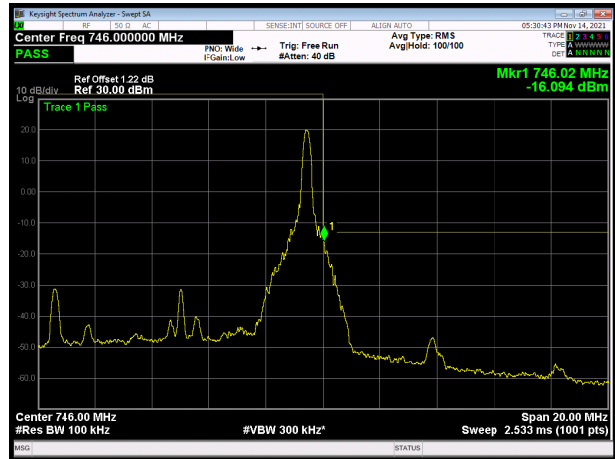

LTE band 28 subset 2 QPSK 3MHz CH-High, 1 RB

LTE band 28 subset 2 QPSK 3MHz CH-Low, 100%RB

LTE band 28 subset 2 QPSK 3MHz CH-High, 100%RB

LTE band 28 subset 2 QPSK 5MHz CH-Low, 1 RB

LTE band 28 subset 2 QPSK 5MHz CH-High, 1 RB

LTE band 28 subset 2 QPSK 5MHz CH-Low, 100%RB

LTE band 28 subset 2 QPSK 5MHz CH-High, 100%RB

LTE band 28 subset 2 QPSK 10MHz CH-Low, 1 RB

LTE band 28 subset 2 QPSK 10MHz CH-High, 1 RB

LTE band 28 subset 2 QPSK 10MHz CH-Low, 100%RB

LTE band 28 subset 2 QPSK 10MHz CH-High, 100%RB

LTE band 28 subset 2 QPSK 15MHz CH-Low, 1 RB

LTE band 28 subset 2 QPSK 15MHz CH-High, 1 RB

LTE band 28 subset 2 QPSK 15MHz CH-Low, 100%RB

LTE band 28 subset 2 QPSK 15MHz CH-High, 100%RB