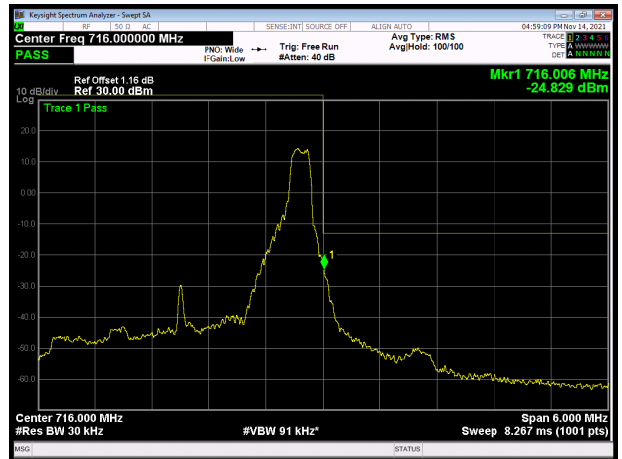

LTE band 28 subset 1 16QAM 3MHz CH-Low, 1 RB

LTE band 28 subset 1 16QAM 3MHz CH-High, 1 RB

LTE band 28 subset 1 16QAM 3MHz CH-Low, 100%RB

LTE band 28 subset 1 16QAM 3MHz CH-High, 100%RB

LTE band 28 subset 1 16QAM 5MHz CH-Low, 1 RB

LTE band 28 subset 1 16QAM 5MHz CH-High, 1 RB

LTE band 28 subset 1 16QAM 5MHz CH-Low, 100%RB

LTE band 28 subset 1 16QAM 5MHz CH-High, 100%RB

LTE band 28 subset 1 16QAM 10MHz CH-Low, 1 RB

LTE band 28 subset 1 16QAM 10MHz CH-High, 1 RB

LTE band 28 subset 1 16QAM 10MHz CH-Low, 100%RB

LTE band 28 subset 1 16QAM 10MHz CH-High, 100%RB

LTE band 28 subset 1 64QAM 3MHz CH-Low, 1 RB

LTE band 28 subset 1 64QAM 3MHz CH-High, 1 RB

LTE band 28 subset 1 64QAM 3MHz CH-Low, 100%RB