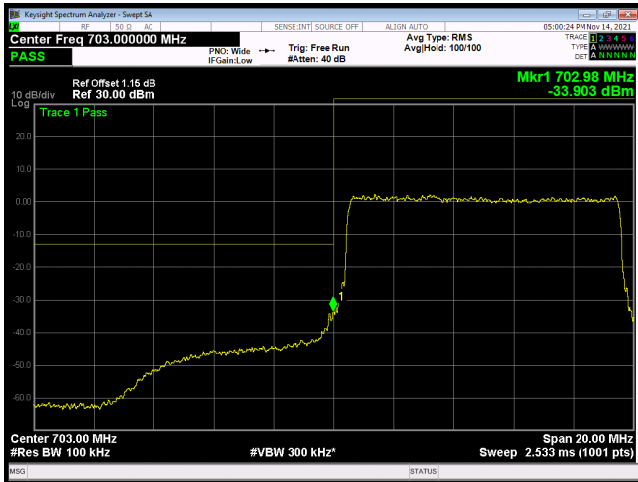

LTE band 28 subset 1 16QAM 3MHz CH-Low, 1 RB

LTE band 28 subset 1 16QAM 3MHz CH-High, 1 RB

LTE band 28 subset 1 16QAM 3MHz CH-Low, 100%RB

LTE band 28 subset 1 16QAM 3MHz CH-High, 100%RB

LTE band 28 subset 1 16QAM 5MHz CH-Low, 1 RB

LTE band 28 subset 1 16QAM 5MHz CH-High, 1 RB

LTE band 28 subset 1 16QAM 5MHz CH-Low, 100%RB

LTE band 28 subset 1 16QAM 5MHz CH-High, 100%RB

LTE band 28 subset 1 16QAM 10MHz CH-Low, 1 RB

LTE band 28 subset 1 16QAM 10MHz CH-High, 1 RB

LTE band 28 subset 1 16QAM 10MHz CH-Low, 100%RB

LTE band 28 subset 1 16QAM 10MHz CH-High, 100%RB

LTE band 28 subset 1 64QAM 3MHz CH-Low, 1 RB

LTE band 28 subset 1 64QAM 3MHz CH-High, 1 RB

LTE band 28 subset 1 64QAM 3MHz CH-Low, 100%RB

LTE band 28 subset 1 64QAM 3MHz CH-High, 100%RB

LTE band 28 subset 1 64QAM 5MHz CH-Low, 1 RB

LTE band 28 subset 1 64QAM 5MHz CH-High, 1 RB

LTE band 28 subset 1 64QAM 5MHz CH-Low, 100%RB

LTE band 28 subset 1 64QAM 5MHz CH-High, 100%RB