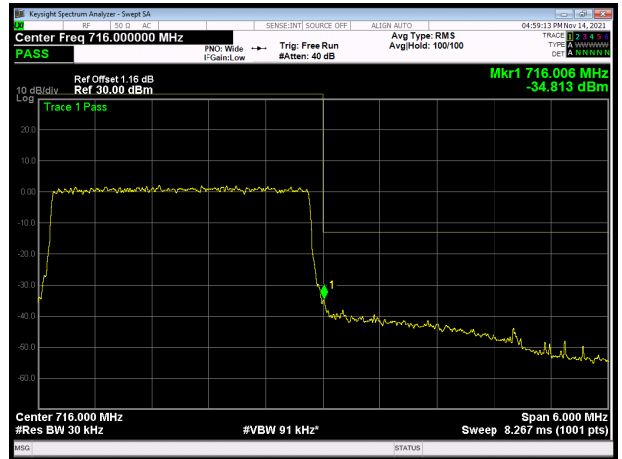

LTE band 28 subset 1 16QAM 3MHz CH-Low, 1 RB

LTE band 28 subset 1 16QAM 3MHz CH-High, 1 RB

LTE band 28 subset 1 16QAM 3MHz CH-Low, 100%RB

LTE band 28 subset 1 16QAM 3MHz CH-High, 100%RB

LTE band 28 subset 1 16QAM 5MHz CH-Low, 1 RB

LTE band 28 subset 1 16QAM 5MHz CH-High, 1 RB

LTE band 28 subset 1 16QAM 5MHz CH-Low, 100%RB

LTE band 28 subset 1 16QAM 5MHz CH-High, 100%RB

LTE band 28 subset 1 16QAM 10MHz CH-Low, 1 RB

LTE band 28 subset 1 16QAM 10MHz CH-High, 1 RB

LTE band 28 subset 1 16QAM 10MHz CH-Low, 100%RB

LTE band 28 subset 1 16QAM 10MHz CH-High, 100%RB

LTE band 28 subset 1 64QAM 3MHz CH-Low, 1 RB

LTE band 28 subset 1 64QAM 3MHz CH-High, 1 RB

LTE band 28 subset 1 64QAM 3MHz CH-Low, 100%RB