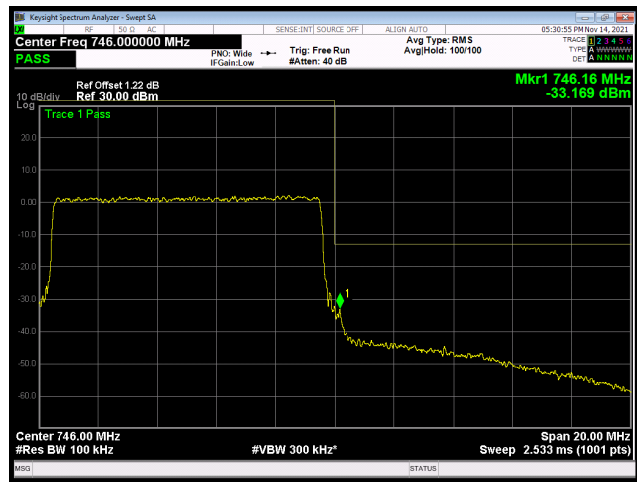

LTE band 28 subset 2 16QAM 5MHz CH-High, 1 RB

LTE band 28 subset 2 16QAM 5MHz CH-Low, 100%RB

LTE band 28 subset 2 16QAM 5MHz CH-High, 100%RB

LTE band 28 subset 2 16QAM 10MHz CH-Low, 1 RB

LTE band 28 subset 2 16QAM 10MHz CH-High, 1 RB

LTE band 28 subset 2 16QAM 10MHz CH-Low, 100%RB

LTE band 28 subset 2 16QAM 10MHz CH-High, 100%RB

LTE band 28 subset 2 16QAM 15MHz CH-Low, 1 RB

LTE band 28 subset 2 16QAM 15MHz CH-High, 1 RB

LTE band 28 subset 2 16QAM 15MHz CH-Low, 100%RB