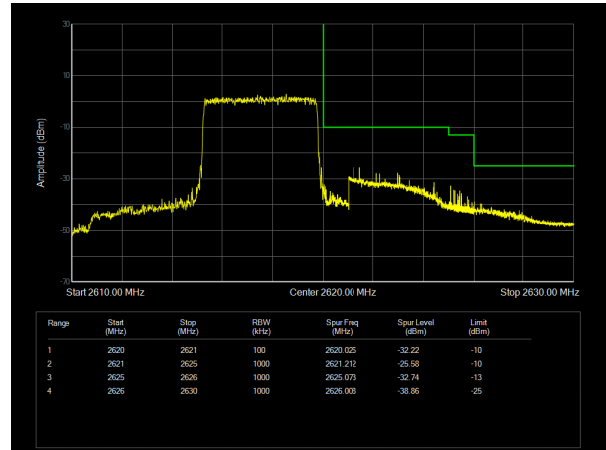

LTE band 28 subset 2 64QAM 10MHz CH-High, 1 RB

LTE band 28 subset 2 64QAM 10MHz CH-Low, 100%RB

LTE band 28 subset 2 64QAM 10MHz CH-High, 100%RB

LTE band 28 subset 2 64QAM 15MHz CH-Low, 1 RB

LTE band 28 subset 2 64QAM 15MHz CH-High, 1 RB

LTE band 28 subset 2 64QAM 15MHz CH-Low, 100%RB

LTE band 28 subset 2 64QAM 15MHz CH-High, 100%RB

LTE Band 38 QPSK 5MHz CH-Low, 1 RB

LTE Band 38 QPSK 5MHz CH-High, 1 RB

LTE Band 38 QPSK 5MHz CH-Low, 100%RB

LTE Band 38 QPSK 5MHz CH-High, 100%RB

LTE Band 38 QPSK 10MHz CH-Low, 1 RB

LTE Band 38 QPSK 10MHz CH-High, 1 RB

LTE Band 38 QPSK 10MHz CH-Low, 100%RB

LTE Band 38 QPSK 10MHz CH-High, 100%RB

LTE Band 38 QPSK 15MHz CH-Low, 1 RB