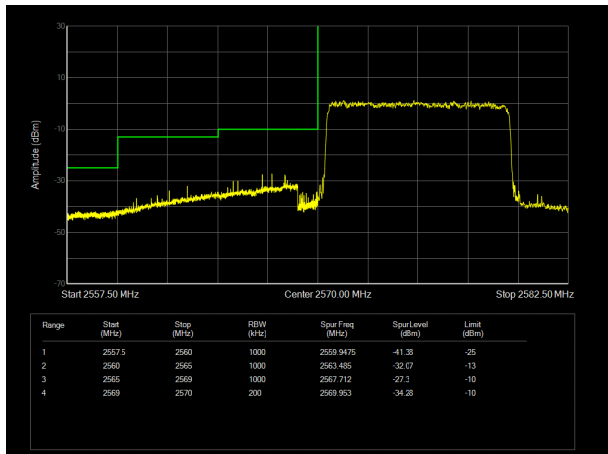

LTE Band 38 QPSK 15MHz CH-High, 1 RB

LTE Band 38 QPSK 15MHz CH-Low, 100%RB

LTE Band 38 QPSK 15MHz CH-High, 100%RB

LTE Band 38 QPSK 20MHz CH-Low, 1 RB

LTE Band 38 QPSK 20MHz CH-High, 1 RB

LTE Band 38 QPSK 20MHz CH-Low, 100%RB

LTE Band 38 QPSK 20MHz CH-High, 100%RB

LTE Band 38 16QAM 5MHz CH-Low, 1 RB

LTE Band 38 16QAM 5MHz CH-High, 1 RB

LTE Band 38 16QAM 5MHz CH-Low, 100%RB

LTE Band 38 16QAM 5MHz CH-High, 100%RB

LTE Band 38 16QAM 10MHz CH-Low, 1 RB

LTE Band 38 16QAM 10MHz CH-High, 1 RB

LTE Band 38 16QAM 10MHz CH-Low, 100%RB

LTE Band 38 16QAM 10MHz CH-High, 100%RB

LTE Band 38 16QAM 15MHz CH-Low, 1 RB

LTE Band 38 16QAM 15MHz CH-High, 1 RB

LTE Band 38 16QAM 15MHz CH-Low, 100%RB

LTE Band 38 16QAM 15MHz CH-High, 100%RB

LTE Band 38 16QAM 20MHz CH-Low, 1 RB

LTE Band 38 16QAM 20MHz CH-High, 1 RB

LTE Band 38 16QAM 20MHz CH-Low, 100%RB

LTE Band 38 16QAM 20MHz CH-High, 100%RB

LTE Band 38 64QAM 5MHz CH-Low, 1 RB