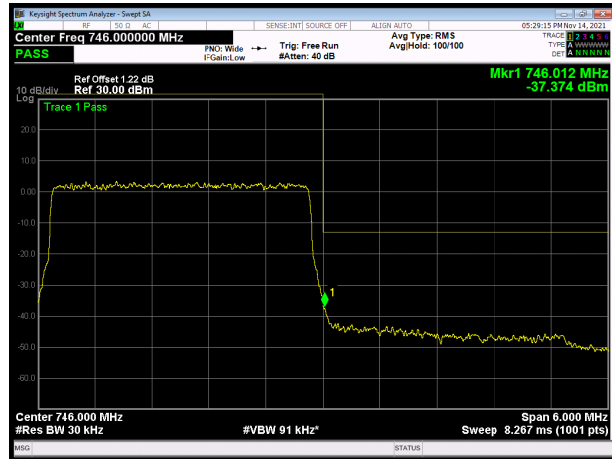

LTE band 28 subset 1 64QAM 3MHz CH-High, 100%RB

LTE band 28 subset 1 64QAM 5MHz CH-Low, 1 RB

LTE band 28 subset 1 64QAM 5MHz CH-High, 1 RB

LTE band 28 subset 1 64QAM 5MHz CH-Low, 100%RB

LTE band 28 subset 1 64QAM 5MHz CH-High, 100%RB

LTE band 28 subset 1 64QAM 10MHz CH-Low, 1 RB

LTE band 28 subset 1 64QAM 10MHz CH-High, 1 RB

LTE band 28 subset 1 64QAM 10MHz CH-Low, 100%RB

LTE band 28 subset 1 64QAM 10MHz CH-High, 100%RB

LTE band 28 subset 2 QPSK 3MHz CH-Low, 1 RB

LTE band 28 subset 2 QPSK 3MHz CH-High, 1 RB

LTE band 28 subset 2 QPSK 3MHz CH-Low, 100%RB

LTE band 28 subset 2 QPSK 3MHz CH-High, 100%RB

LTE band 28 subset 2 QPSK 5MHz CH-Low, 1 RB

LTE band 28 subset 2 QPSK 5MHz CH-High, 1 RB

LTE band 28 subset 2 QPSK 5MHz CH-Low, 100%RB

LTE band 28 subset 2 QPSK 5MHz CH-High, 100%RB

LTE band 28 subset 2 QPSK 10MHz CH-Low, 1 RB

LTE band 28 subset 2 QPSK 10MHz CH-High, 1 RB

LTE band 28 subset 2 QPSK 10MHz CH-Low, 100%RB