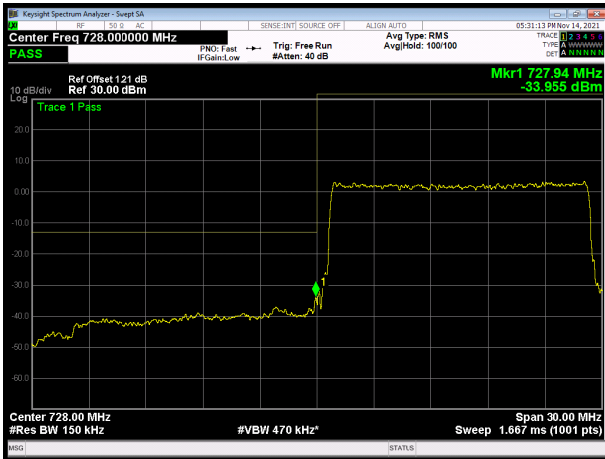

LTE band 28 subset 2 QPSK 5MHz CH-Low, 100%RB

LTE band 28 subset 2 QPSK 5MHz CH-High, 100%RB

LTE band 28 subset 2 QPSK 10MHz CH-Low, 1 RB

LTE band 28 subset 2 QPSK 10MHz CH-High, 1 RB

LTE band 28 subset 2 QPSK 10MHz CH-Low, 100%RB

LTE band 28 subset 2 QPSK 10MHz CH-High, 100%RB

LTE band 28 subset 2 QPSK 15MHz CH-Low, 1 RB

LTE band 28 subset 2 QPSK 15MHz CH-High, 1 RB

LTE band 28 subset 2 QPSK 15MHz CH-Low, 100%RB

LTE band 28 subset 2 QPSK 15MHz CH-High, 100%RB

LTE band 28 subset 2 16QAM 3MHz CH-Low, 1 RB

LTE band 28 subset 2 16QAM 3MHz CH-High, 1 RB

LTE band 28 subset 2 16QAM 3MHz CH-Low, 100%RB

LTE band 28 subset 2 16QAM 3MHz CH-High, 100%RB

LTE band 28 subset 2 16QAM 5MHz CH-Low, 1 RB

LTE band 28 subset 2 16QAM 5MHz CH-High, 1 RB

LTE band 28 subset 2 16QAM 5MHz CH-Low, 100%RB

LTE band 28 subset 2 16QAM 5MHz CH-High, 100%RB

LTE band 28 subset 2 16QAM 10MHz CH-Low, 1 RB

LTE band 28 subset 2 16QAM 10MHz CH-High, 1 RB