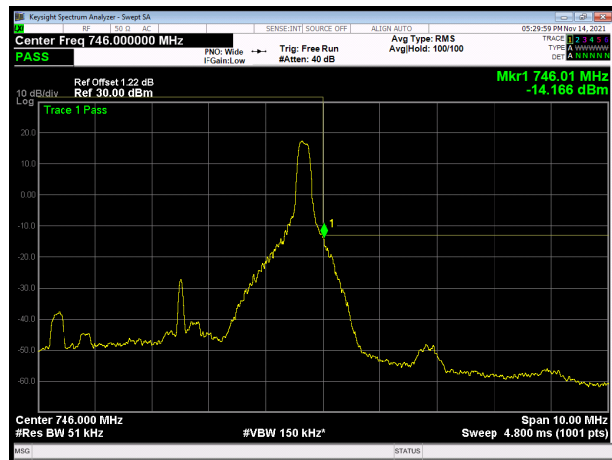

LTE band 28 subset 1 64QAM 10MHz CH-Low, 1 RB

LTE band 28 subset 1 64QAM 10MHz CH-High, 1 RB

LTE band 28 subset 1 64QAM 10MHz CH-Low, 100%RB

LTE band 28 subset 1 64QAM 10MHz CH-High, 100%RB

LTE band 28 subset 2 QPSK 3MHz CH-Low, 1 RB

LTE band 28 subset 2 QPSK 3MHz CH-High, 1 RB

LTE band 28 subset 2 QPSK 3MHz CH-Low, 100%RB

LTE band 28 subset 2 QPSK 3MHz CH-High, 100%RB

LTE band 28 subset 2 QPSK 5MHz CH-Low, 1 RB

LTE band 28 subset 2 QPSK 5MHz CH-High, 1 RB

LTE band 28 subset 2 QPSK 5MHz CH-Low, 100%RB

LTE band 28 subset 2 QPSK 5MHz CH-High, 100%RB

LTE band 28 subset 2 QPSK 10MHz CH-Low, 1 RB

LTE band 28 subset 2 QPSK 10MHz CH-High, 1 RB

LTE band 28 subset 2 QPSK 10MHz CH-Low, 100%RB