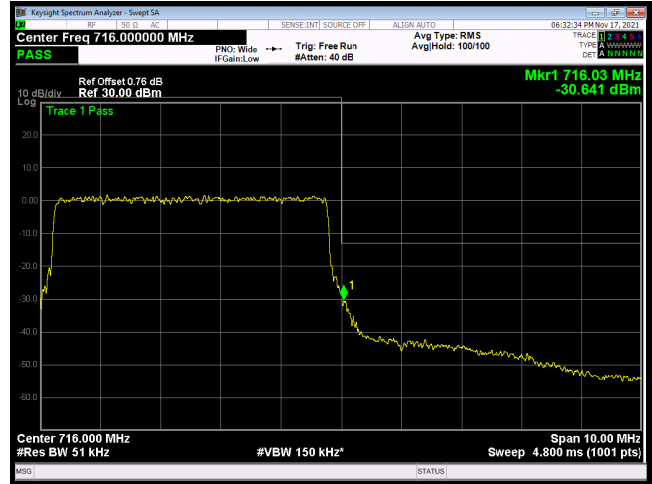

LTE band 28 subset 1 16QAM 10MHz CH-Low, 100%RB

LTE band 28 subset 1 16QAM 10MHz CH-High, 100%RB

LTE band 28 subset 1 64QAM 3MHz CH-Low, 1 RB

LTE band 28 subset 1 64QAM 3MHz CH-High, 1 RB

LTE band 28 subset 1 64QAM 3MHz CH-Low, 100%RB

LTE band 28 subset 1 64QAM 3MHz CH-High, 100%RB

LTE band 28 subset 1 64QAM 5MHz CH-Low, 1 RB

LTE band 28 subset 1 64QAM 5MHz CH-High, 1 RB

LTE band 28 subset 1 64QAM 5MHz CH-Low, 100%RB

LTE band 28 subset 1 64QAM 5MHz CH-High, 100%RB

LTE band 28 subset 1 64QAM 10MHz CH-Low, 1 RB

LTE band 28 subset 1 64QAM 10MHz CH-High, 1 RB

LTE band 28 subset 1 64QAM 10MHz CH-Low, 100%RB

LTE band 28 subset 1 64QAM 10MHz CH-High, 100%RB

LTE band 28 subset 2 QPSK 3MHz CH-Low, 1 RB

LTE band 28 subset 2 QPSK 3MHz CH-High, 1 RB

LTE band 28 subset 2 QPSK 3MHz CH-Low, 100%RB

LTE band 28 subset 2 QPSK 3MHz CH-High, 100%RB

LTE band 28 subset 2 QPSK 5MHz CH-Low, 1 RB

LTE band 28 subset 2 QPSK 5MHz CH-High, 1 RB