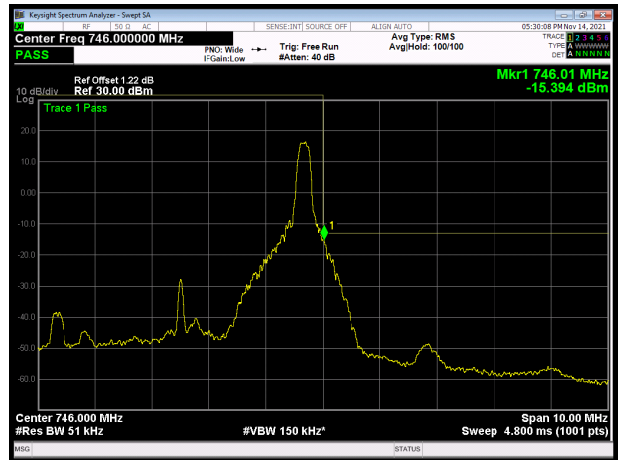

LTE band 28 subset 2 QPSK 10MHz CH-High, 100%RB

LTE band 28 subset 2 QPSK 15MHz CH-Low, 1 RB

LTE band 28 subset 2 QPSK 15MHz CH-High, 1 RB

LTE band 28 subset 2 QPSK 15MHz CH-Low, 100%RB

LTE band 28 subset 2 QPSK 15MHz CH-High, 100%RB

LTE band 28 subset 2 16QAM 3MHz CH-Low, 1 RB

LTE band 28 subset 2 16QAM 3MHz CH-High, 1 RB

LTE band 28 subset 2 16QAM 3MHz CH-Low, 100%RB

LTE band 28 subset 2 16QAM 3MHz CH-High, 100%RB

LTE band 28 subset 2 16QAM 5MHz CH-Low, 1 RB

LTE band 28 subset 2 16QAM 5MHz CH-High, 1 RB

LTE band 28 subset 2 16QAM 5MHz CH-Low, 100%RB

LTE band 28 subset 2 16QAM 5MHz CH-High, 100%RB

LTE band 28 subset 2 16QAM 10MHz CH-Low, 1 RB

LTE band 28 subset 2 16QAM 10MHz CH-High, 1 RB