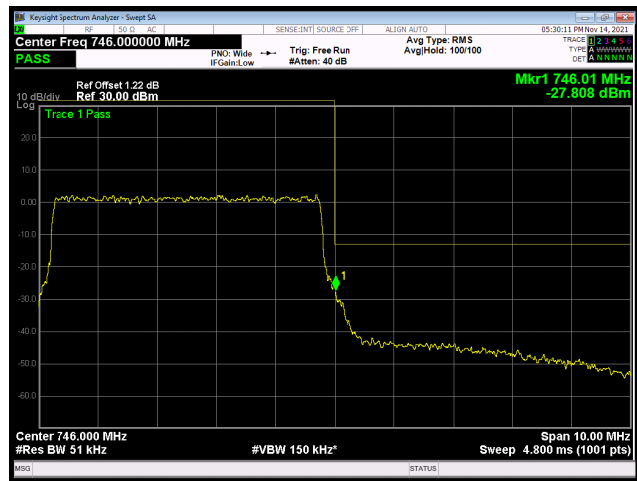

LTE band 28 subset 2 16QAM 5MHz CH-High, 1 RB

LTE band 28 subset 2 16QAM 5MHz CH-Low, 100%RB

LTE band 28 subset 2 16QAM 5MHz CH-High, 100%RB

LTE band 28 subset 2 16QAM 10MHz CH-Low, 1 RB

LTE band 28 subset 2 16QAM 10MHz CH-High, 1 RB

LTE band 28 subset 2 16QAM 10MHz CH-Low, 100%RB

LTE band 28 subset 2 16QAM 10MHz CH-High, 100%RB

LTE band 28 subset 2 16QAM 15MHz CH-Low, 1 RB

LTE band 28 subset 2 16QAM 15MHz CH-High, 1 RB

LTE band 28 subset 2 16QAM 15MHz CH-Low, 100%RB