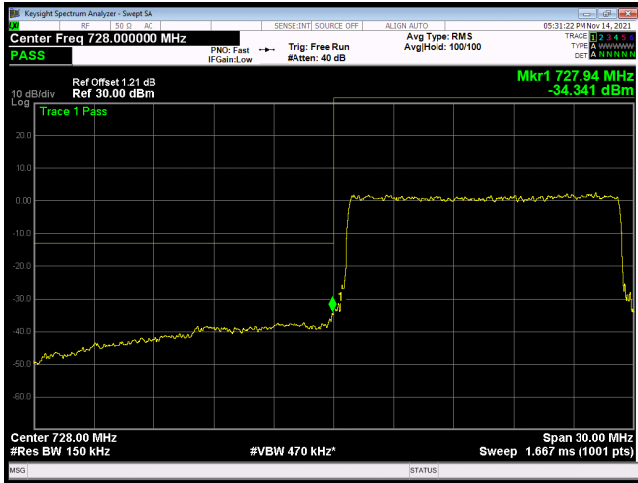

LTE band 28 subset 2 16QAM 10MHz CH-Low, 100%RB

LTE band 28 subset 2 16QAM 10MHz CH-High, 100%RB

LTE band 28 subset 2 16QAM 15MHz CH-Low, 1 RB

LTE band 28 subset 2 16QAM 15MHz CH-High, 1 RB

LTE band 28 subset 2 16QAM 15MHz CH-Low, 100%RB

LTE band 28 subset 2 16QAM 15MHz CH-High, 100%RB

LTE band 28 subset 2 64QAM 3MHz CH-Low, 1 RB

LTE band 28 subset 2 64QAM 3MHz CH-High, 1 RB

LTE band 28 subset 2 64QAM 3MHz CH-Low, 100%RB

LTE band 28 subset 2 64QAM 3MHz CH-High, 100%RB