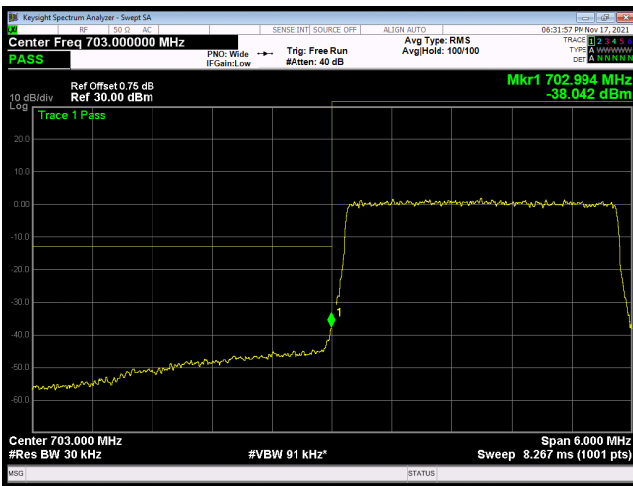

LTE band 28 subset 1 16QAM 5MHz CH-High, 1 RB

LTE band 28 subset 1 16QAM 5MHz CH-Low, 100%RB

LTE band 28 subset 1 16QAM 5MHz CH-High, 100%RB

LTE band 28 subset 1 16QAM 10MHz CH-Low, 1 RB

LTE band 28 subset 1 16QAM 10MHz CH-High, 1 RB

LTE band 28 subset 1 16QAM 10MHz CH-Low, 100%RB

LTE band 28 subset 1 16QAM 10MHz CH-High, 100%RB

LTE band 28 subset 1 64QAM 3MHz CH-Low, 1 RB

LTE band 28 subset 1 64QAM 3MHz CH-High, 1 RB

LTE band 28 subset 1 64QAM 3MHz CH-Low, 100%RB

LTE band 28 subset 1 64QAM 3MHz CH-High, 100%RB

LTE band 28 subset 1 64QAM 5MHz CH-Low, 1 RB

LTE band 28 subset 1 64QAM 5MHz CH-High, 1 RB

LTE band 28 subset 1 64QAM 5MHz CH-Low, 100%RB

LTE band 28 subset 1 64QAM 5MHz CH-High, 100%RB

LTE band 28 subset 1 64QAM 10MHz CH-Low, 1 RB

LTE band 28 subset 1 64QAM 10MHz CH-High, 1 RB

LTE band 28 subset 1 64QAM 10MHz CH-Low, 100%RB

LTE band 28 subset 1 64QAM 10MHz CH-High, 100%RB

LTE band 28 subset 2 QPSK 3MHz CH-Low, 1 RB