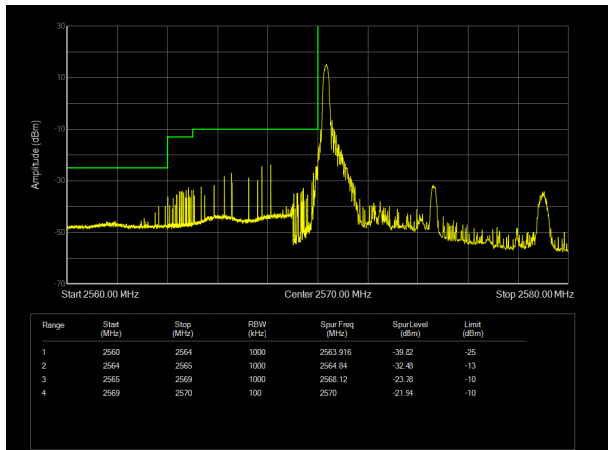

LTE Band 38 QPSK 5MHz CH-High, 100%RB

LTE Band 38 QPSK 10MHz CH-Low, 1 RB

LTE Band 38 QPSK 10MHz CH-High, 1 RB

LTE Band 38 QPSK 10MHz CH-Low, 100%RB

LTE Band 38 QPSK 10MHz CH-High, 100%RB

LTE Band 38 QPSK 15MHz CH-Low, 1 RB

LTE Band 38 QPSK 15MHz CH-High, 1 RB

LTE Band 38 QPSK 15MHz CH-Low, 100%RB

LTE Band 38 QPSK 15MHz CH-High, 100%RB

LTE Band 38 QPSK 20MHz CH-Low, 1 RB

LTE Band 38 QPSK 20MHz CH-High, 1 RB

LTE Band 38 QPSK 20MHz CH-Low, 100%RB

LTE Band 38 QPSK 20MHz CH-High, 100%RB

LTE Band 38 16QAM 5MHz CH-Low, 1 RB

LTE Band 38 16QAM 5MHz CH-High, 1 RB

LTE Band 38 16QAM 5MHz CH-Low, 100%RB

LTE Band 38 16QAM 5MHz CH-High, 100%RB

LTE Band 38 16QAM 10MHz CH-Low, 1 RB