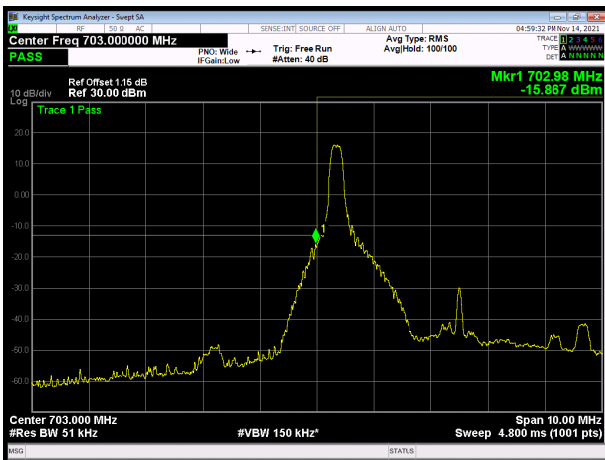

LTE band 28 subset 1 16QAM 3MHz CH-Low, 1 RB

LTE band 28 subset 1 16QAM 3MHz CH-High, 1 RB

LTE band 28 subset 1 16QAM 3MHz CH-Low, 100%RB

LTE band 28 subset 1 16QAM 3MHz CH-High, 100%RB

LTE band 28 subset 1 16QAM 5MHz CH-Low, 1 RB

LTE band 28 subset 1 16QAM 5MHz CH-High, 1 RB

LTE band 28 subset 1 16QAM 5MHz CH-Low, 100%RB

LTE band 28 subset 1 16QAM 5MHz CH-High, 100%RB

LTE band 28 subset 1 16QAM 10MHz CH-Low, 1 RB

LTE band 28 subset 1 16QAM 10MHz CH-High, 1 RB

LTE band 28 subset 1 16QAM 10MHz CH-Low, 100%RB

LTE band 28 subset 1 16QAM 10MHz CH-High, 100%RB

LTE band 28 subset 1 64QAM 3MHz CH-Low, 1 RB

LTE band 28 subset 1 64QAM 3MHz CH-High, 1 RB

LTE band 28 subset 1 64QAM 3MHz CH-Low, 100%RB