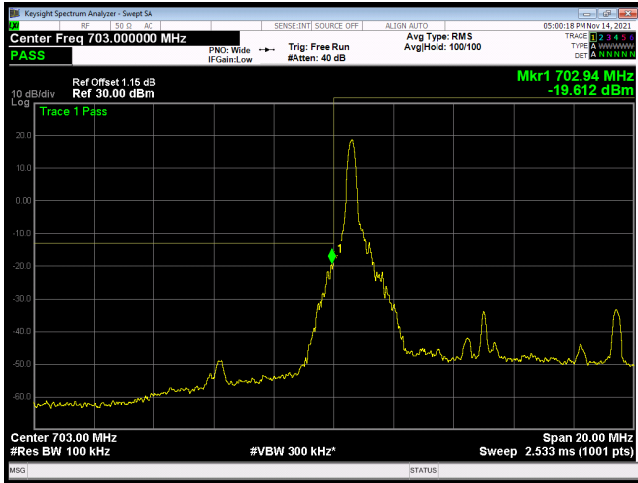

LTE band 28 subset 1 16QAM 3MHz CH-Low, 1 RB

LTE band 28 subset 1 16QAM 3MHz CH-High, 1 RB

LTE band 28 subset 1 16QAM 3MHz CH-Low, 100%RB

LTE band 28 subset 1 16QAM 3MHz CH-High, 100%RB

LTE band 28 subset 1 16QAM 5MHz CH-Low, 1 RB

LTE band 28 subset 1 16QAM 5MHz CH-High, 1 RB

LTE band 28 subset 1 16QAM 5MHz CH-Low, 100%RB

LTE band 28 subset 1 16QAM 5MHz CH-High, 100%RB

LTE band 28 subset 1 16QAM 10MHz CH-Low, 1 RB

LTE band 28 subset 1 16QAM 10MHz CH-High, 1 RB

LTE band 28 subset 1 16QAM 10MHz CH-Low, 100%RB

LTE band 28 subset 1 16QAM 10MHz CH-High, 100%RB

LTE band 28 subset 1 64QAM 3MHz CH-Low, 1 RB

LTE band 28 subset 1 64QAM 3MHz CH-High, 1 RB

LTE band 28 subset 1 64QAM 3MHz CH-Low, 100%RB

LTE band 28 subset 1 64QAM 3MHz CH-High, 100%RB

LTE band 28 subset 1 64QAM 5MHz CH-Low, 1 RB

LTE band 28 subset 1 64QAM 5MHz CH-High, 1 RB

LTE band 28 subset 1 64QAM 5MHz CH-Low, 100%RB

LTE band 28 subset 1 64QAM 5MHz CH-High, 100%RB