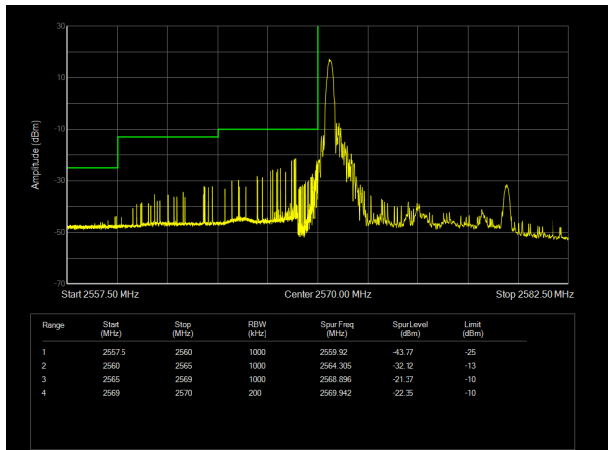

LTE band 28 subset 2 64QAM 10MHz CH-High, 1 RB

LTE band 28 subset 2 64QAM 10MHz CH-Low, 100%RB

LTE band 28 subset 2 64QAM 10MHz CH-High, 100%RB

LTE band 28 subset 2 64QAM 15MHz CH-Low, 1 RB

LTE band 28 subset 2 64QAM 15MHz CH-High, 1 RB

LTE band 28 subset 2 64QAM 15MHz CH-Low, 100%RB

LTE band 28 subset 2 64QAM 15MHz CH-High, 100%RB

LTE Band 38 QPSK 5MHz CH-Low, 1 RB

LTE Band 38 QPSK 5MHz CH-High, 1 RB

LTE Band 38 QPSK 5MHz CH-Low, 100%RB

LTE Band 38 QPSK 5MHz CH-High, 100%RB

LTE Band 38 QPSK 10MHz CH-Low, 1 RB

LTE Band 38 QPSK 10MHz CH-High, 1 RB

LTE Band 38 QPSK 10MHz CH-Low, 100%RB

LTE Band 38 QPSK 10MHz CH-High, 100%RB

LTE Band 38 QPSK 15MHz CH-Low, 1 RB