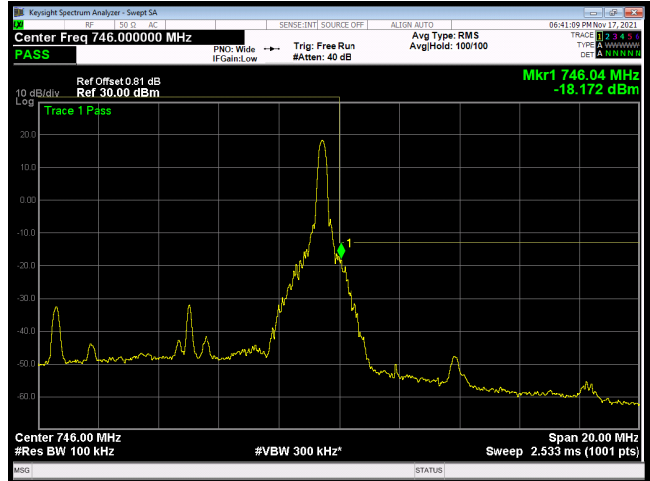

LTE band 28 subset 2 64QAM 5MHz CH-Low, 1 RB

LTE band 28 subset 2 64QAM 5MHz CH-High, 1 RB

LTE band 28 subset 2 64QAM 5MHz CH-Low, 100%RB

LTE band 28 subset 2 64QAM 5MHz CH-High, 100%RB

LTE band 28 subset 2 64QAM 10MHz CH-Low, 1 RB

LTE band 28 subset 2 64QAM 10MHz CH-High, 1 RB

LTE band 28 subset 2 64QAM 10MHz CH-Low, 100%RB

LTE band 28 subset 2 64QAM 10MHz CH-High, 100%RB

LTE band 28 subset 2 64QAM 15MHz CH-Low, 1 RB

LTE band 28 subset 2 64QAM 15MHz CH-High, 1 RB