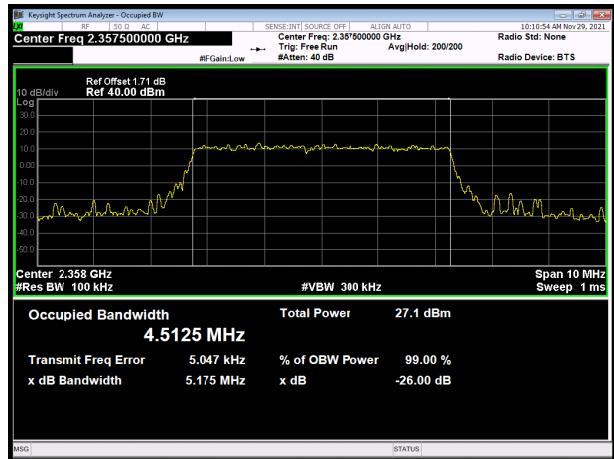

LTE Band 40 subset 2 QPSK 5MHz CH-Middle

LTE Band 40 subset 2 16QAM 5MHz CH-Middle

LTE Band 40 subset 2 QPSK 5MHz CH-High

LTE Band 40 subset 2 16QAM 5MHz CH-High

LTE Band 40 subset 2 QPSK 10MHz

LTE Band 40 subset 2 16QAM 10MHz