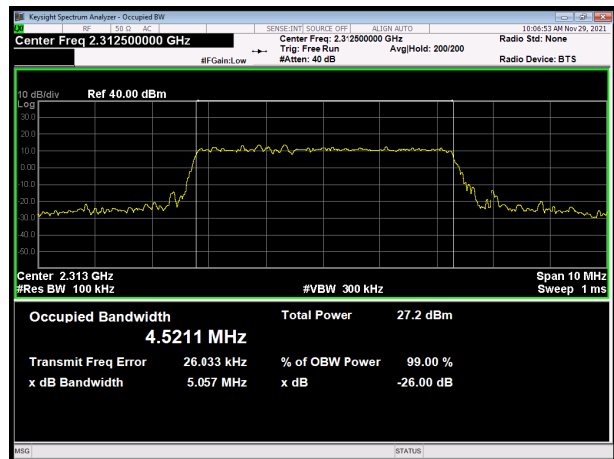

LTE Band 40 subset 1 QPSK 5MHz CH-Middle

LTE Band 40 subset 1 16QAM 5MHz CH-Middle

LTE Band 40 subset 1 QPSK 5MHz CH-High

LTE Band 40 subset 1 16QAM 5MHz CH-High

LTE Band 40 subset 1 QPSK 10MHz

LTE Band 40 subset 1 16QAM 10MHz