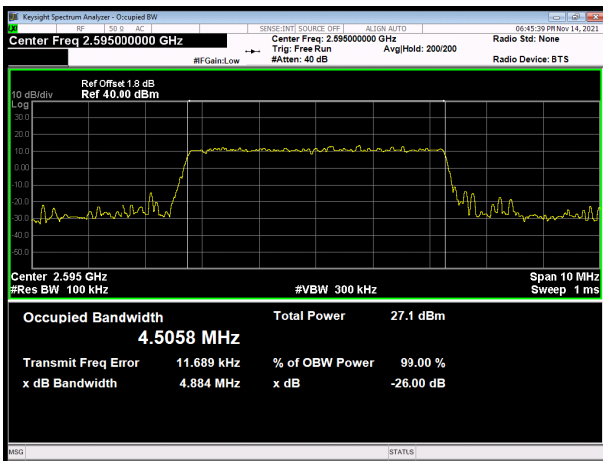

LTE Band 38 QPSK 20MHz CH-High

LTE Band 38 16QAM 5MHz CH-Low

LTE Band 38 16QAM 10MHz CH-Low

LTE Band 38 16QAM 5MHz CH-Middle

LTE Band 38 16QAM 10MHz CH-Middle

LTE Band 38 16QAM 5MHz CH-High

LTE Band 38 16QAM 10MHz CH-High