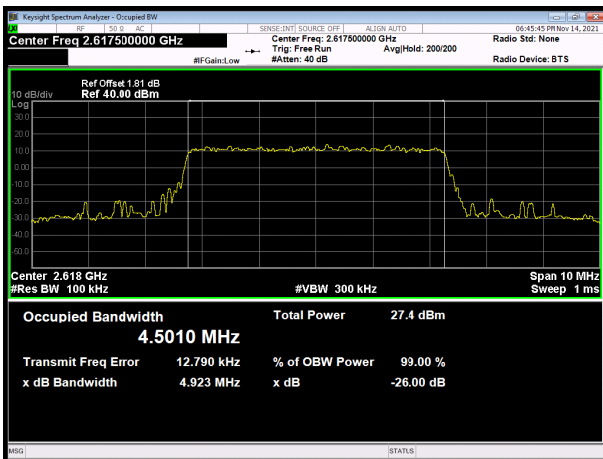

LTE Band 38 QPSK 20MHz CH-High

LTE Band 38 16QAM 5MHz CH-Low

LTE Band 38 16QAM 10MHz CH-Low

LTE Band 38 16QAM 5MHz CH-Middle

LTE Band 38 16QAM 10MHz CH-Middle

LTE Band 38 16QAM 5MHz CH-High

LTE Band 38 16QAM 10MHz CH-High