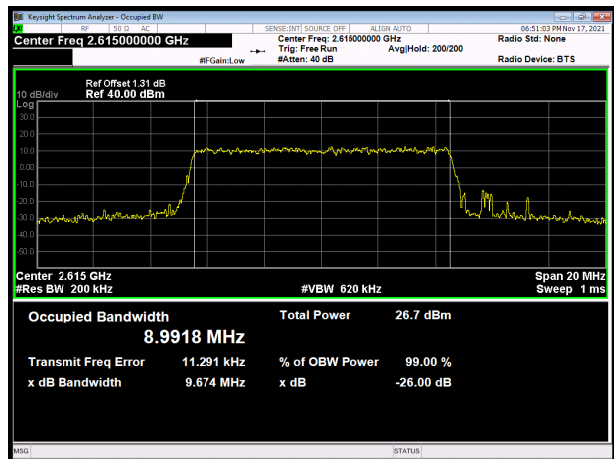

LTE Band 38 64QAM 10MHz CH-Low

LTE Band 38 64QAM 5MHz CH-Middle

LTE Band 38 64QAM 10MHz CH-Middle

LTE Band 38 64QAM 5MHz CH-High

LTE Band 38 64QAM 10MHz CH-High

LTE Band 38 64QAM 15MHz CH-Low

LTE Band 38 64QAM 20MHz CH-Low