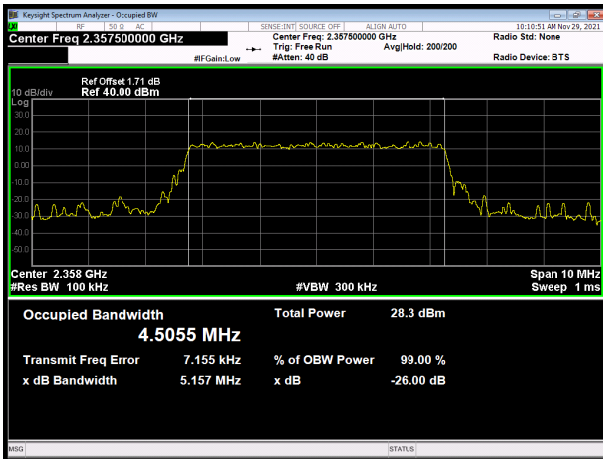

LTE Band 40 subset 2 QPSK 5MHz CH-High