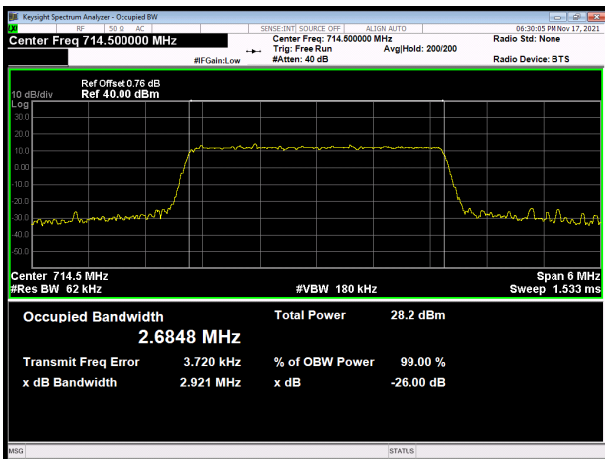

LTE band 28 subset 1 64QAM 3MHz CH-High