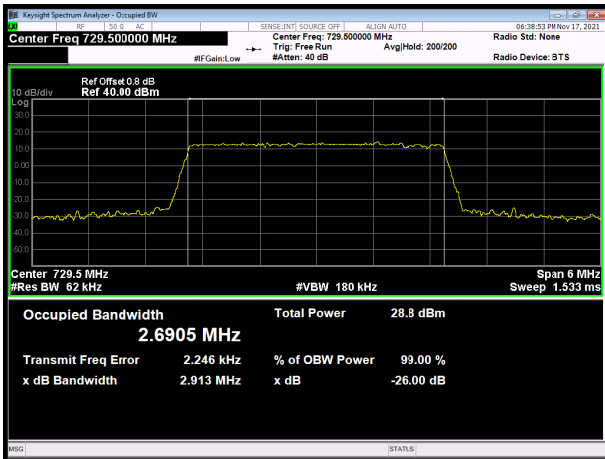

LTE band 28 subset 2 16QAM 10MHz CH-High

LTE band 28 subset 2 16QAM 15MHz CH-High

LTE band 28 subset 2 64QAM 3MHz CH-Low

LTE band 28 subset 2 64QAM 5MHz CH-Low

LTE band 28 subset 2 64QAM 3MHz CH-Middle

LTE band 28 subset 2 64QAM 5MHz CH-Middle