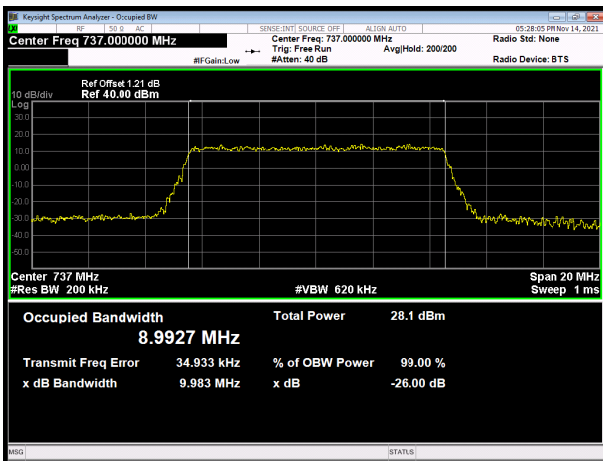

LTE band 28 subset 2 16QAM 5MHz CH-High

LTE band 28 subset 2 16QAM 10MHz CH-Low

LTE band 28 subset 2 16QAM 15MHz CH-Low

LTE band 28 subset 2 16QAM 10MHz CH-Middle

LTE band 28 subset 2 16QAM 15MHz CH-Middle