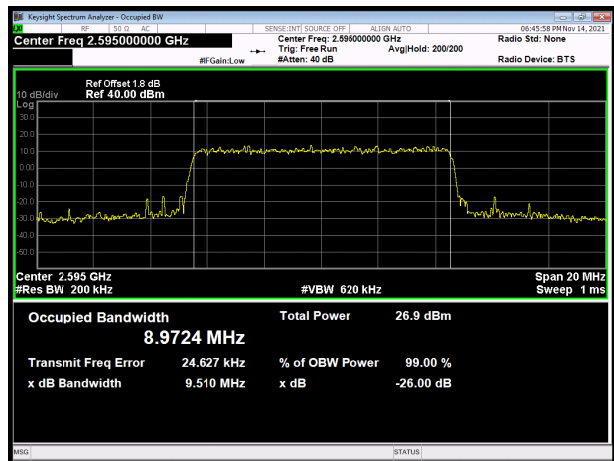

LTE Band 38 QPSK 20MHz CH-High

LTE Band 38 16QAM 5MHz CH-Low

LTE Band 38 16QAM 10MHz CH-Low

LTE Band 38 16QAM 5MHz CH-Middle

LTE Band 38 16QAM 10MHz CH-Middle

LTE Band 38 16QAM 5MHz CH-High

LTE Band 38 16QAM 10MHz CH-High