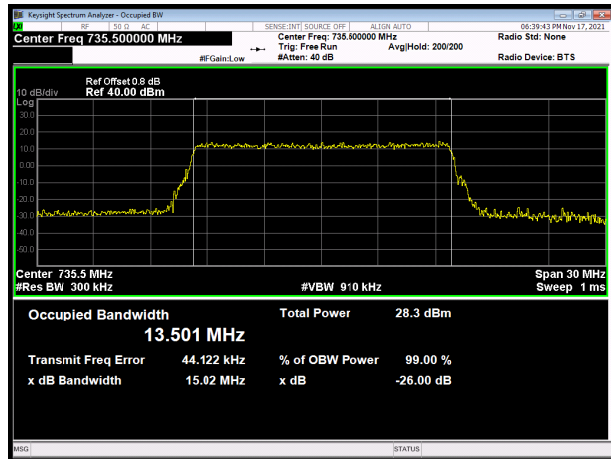

LTE band 28 subset 2 64QAM 3MHz CH-High

LTE band 28 subset 2 64QAM 5MHz CH-High

LTE band 28 subset 2 64QAM 10MHz CH-Low

LTE band 28 subset 2 64QAM 15MHz CH-Low

LTE band 28 subset 2 64QAM 10MHz CH-Middle

LTE band 28 subset 2 64QAM 15MHz CH-Middle