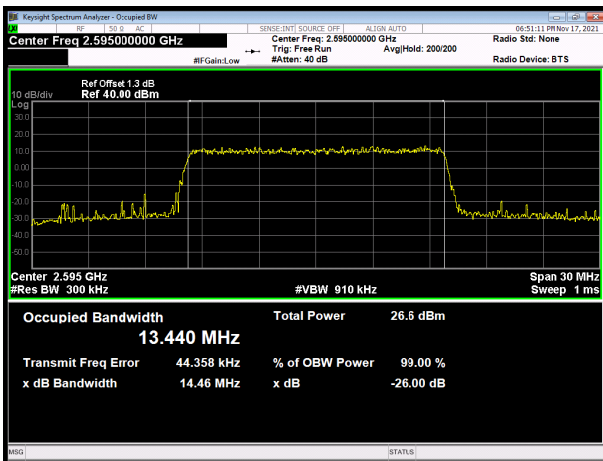

LTE Band 38 64QAM 15MHz CH-Middle