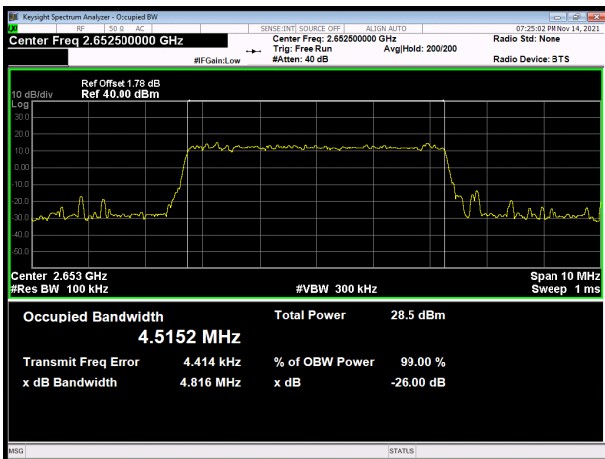

LTE Band 41 QPSK 5MHz CH-High