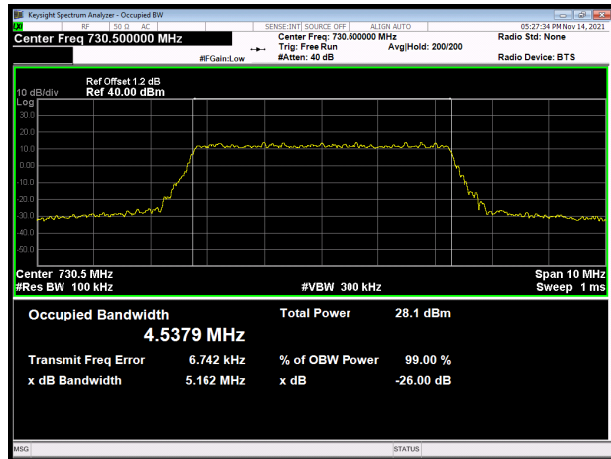

LTE band 28 subset 2 QPSK 15MHz CH-High

LTE band 28 subset 2 16QAM 3MHz CH-Low

LTE band 28 subset 2 16QAM 5MHz CH-Low

LTE band 28 subset 2 16QAM 3MHz CH-Middle

LTE band 28 subset 2 16QAM 5MHz CH-Middle

LTE band 28 subset 2 16QAM 3MHz CH-High