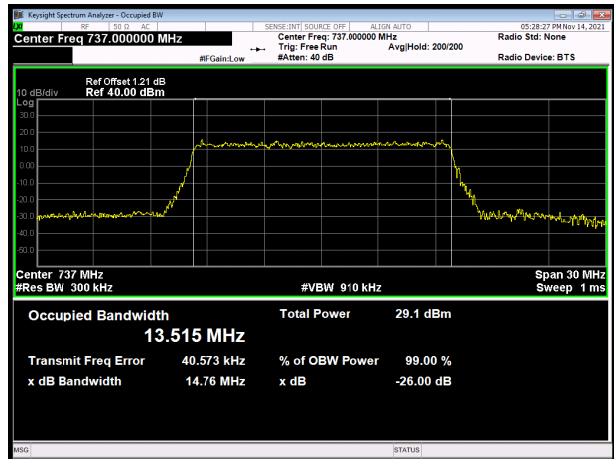

LTE band 28 subset 2 QPSK 5MHz CH-High

LTE band 28 subset 2 QPSK 10MHz CH-Low

LTE band 28 subset 2 QPSK 15MHz CH-Low

LTE band 28 subset 2 QPSK 10MHz CH-Middle

LTE band 28 subset 2 QPSK 15MHz CH-Middle

LTE band 28 subset 2 QPSK 10MHz CH-High

LTE band 28 subset 2 QPSK 15MHz CH-High

LTE band 28 subset 2 16QAM 3MHz CH-Low

LTE band 28 subset 2 16QAM 5MHz CH-Low

LTE band 28 subset 2 16QAM 3MHz CH-Middle

LTE band 28 subset 2 16QAM 5MHz CH-Middle

LTE band 28 subset 2 16QAM 3MHz CH-High