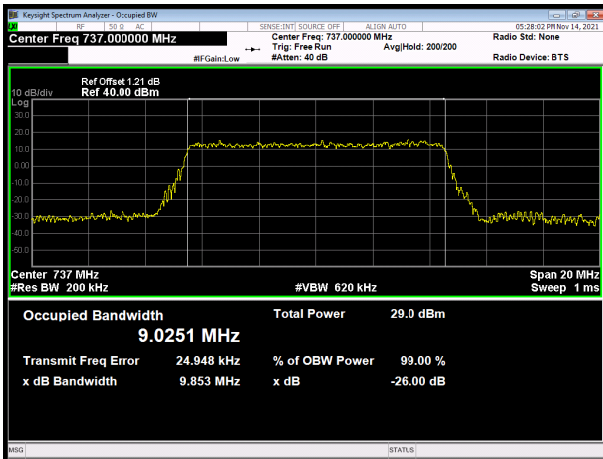

LTE band 28 subset 2 QPSK 5MHz CH-High

LTE band 28 subset 2 QPSK 10MHz CH-Low

LTE band 28 subset 2 QPSK 15MHz CH-Low

LTE band 28 subset 2 QPSK 10MHz CH-Middle

LTE band 28 subset 2 QPSK 15MHz CH-Middle

LTE band 28 subset 2 QPSK 10MHz CH-High

LTE band 28 subset 2 QPSK 15MHz CH-High

LTE band 28 subset 2 16QAM 3MHz CH-Low

LTE band 28 subset 2 16QAM 5MHz CH-Low

LTE band 28 subset 2 16QAM 3MHz CH-Middle

LTE band 28 subset 2 16QAM 5MHz CH-Middle

LTE band 28 subset 2 16QAM 3MHz CH-High