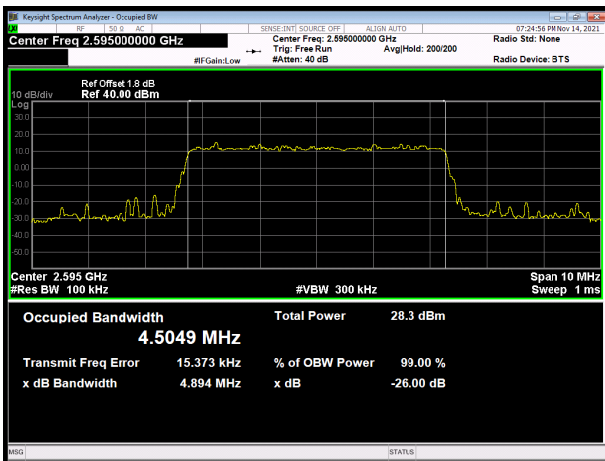

LTE Band 41 QPSK 5MHz CH-Middle