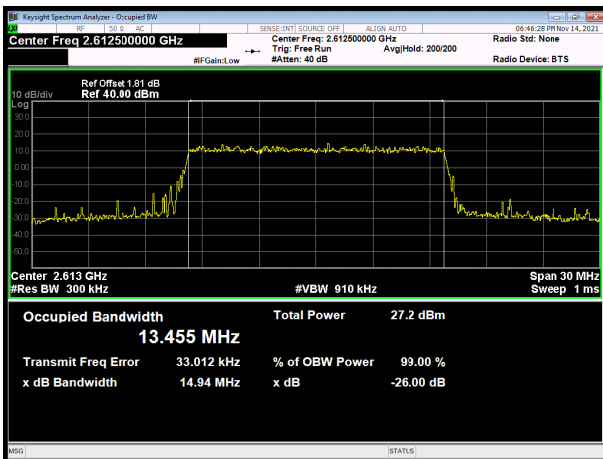

LTE Band 38 16QAM 15MHz CH-Low

LTE Band 38 16QAM 20MHz CH-Low

LTE Band 38 16QAM 15MHz CH-Middle

LTE Band 38 16QAM 20MHz CH-Middle

LTE Band 38 16QAM 15MHz CH-High

LTE Band 38 16QAM 20MHz CH-High

LTE Band 38 64QAM 5MHz CH-Low