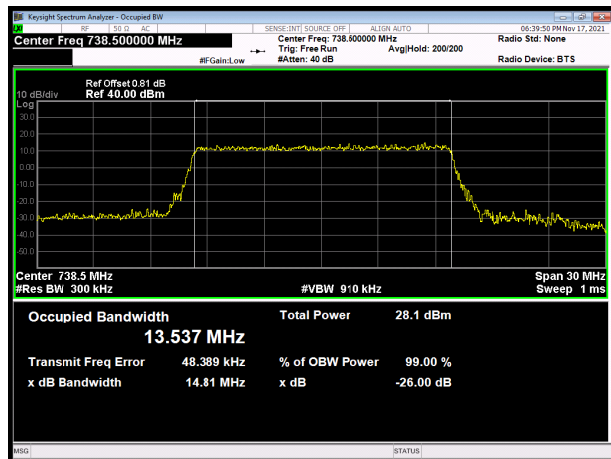

LTE band 28 subset 2 64QAM 15MHz CH-High