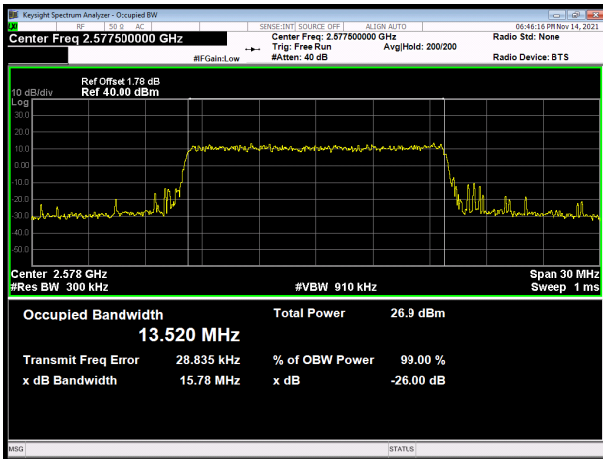

LTE Band 38 16QAM 15MHz CH-Low