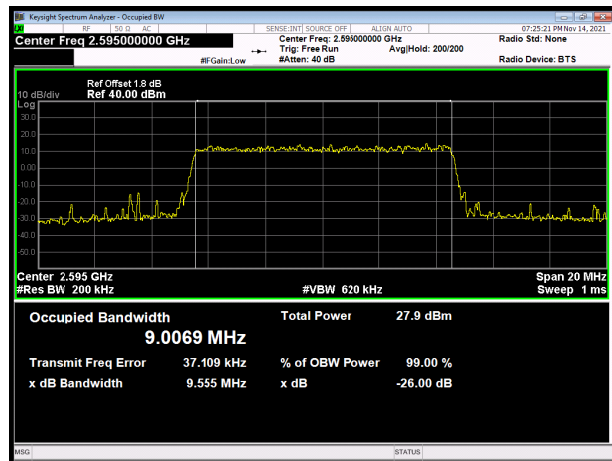

LTE Band 41 QPSK 10MHz CH-Middle