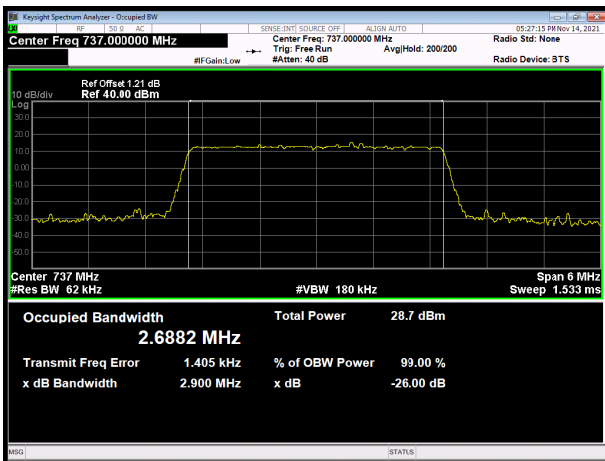

LTE band 28 subset 2 QPSK 15MHz CH-High

LTE band 28 subset 2 16QAM 3MHz CH-Low

LTE band 28 subset 2 16QAM 5MHz CH-Low

LTE band 28 subset 2 16QAM 3MHz CH-Middle

LTE band 28 subset 2 16QAM 5MHz CH-Middle

LTE band 28 subset 2 16QAM 3MHz CH-High

LTE band 28 subset 2 16QAM 5MHz CH-High

LTE band 28 subset 2 16QAM 10MHz CH-Low

LTE band 28 subset 2 16QAM 15MHz CH-Low

LTE band 28 subset 2 16QAM 10MHz CH-Middle

LTE band 28 subset 2 16QAM 15MHz CH-Middle