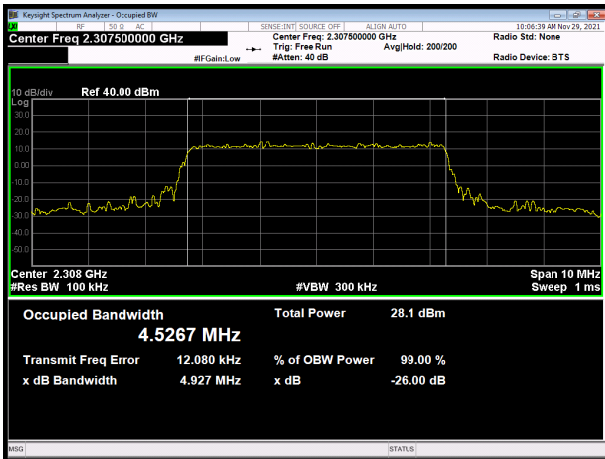

LTE Band 38 64QAM 15MHz CH-Middle

LTE Band 38 64QAM 20MHz CH-Middle

LTE Band 38 64QAM 15MHz CH-High

LTE Band 38 64QAM 20MHz CH-High

LTE Band 40 subset 1 QPSK 5MHz CH-Low

LTE Band 40 subset 1 16QAM 5MHz CH-Low