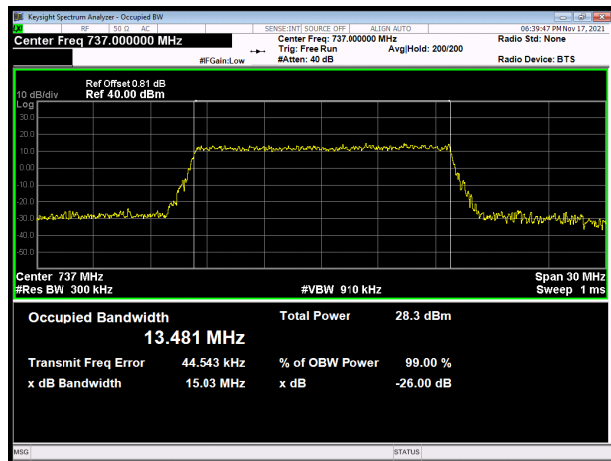

LTE band 28 subset 2 64QAM 3MHz CH-High

LTE band 28 subset 2 64QAM 5MHz CH-High

LTE band 28 subset 2 64QAM 10MHz CH-Low

LTE band 28 subset 2 64QAM 15MHz CH-Low

LTE band 28 subset 2 64QAM 10MHz CH-Middle

LTE band 28 subset 2 64QAM 15MHz CH-Middle