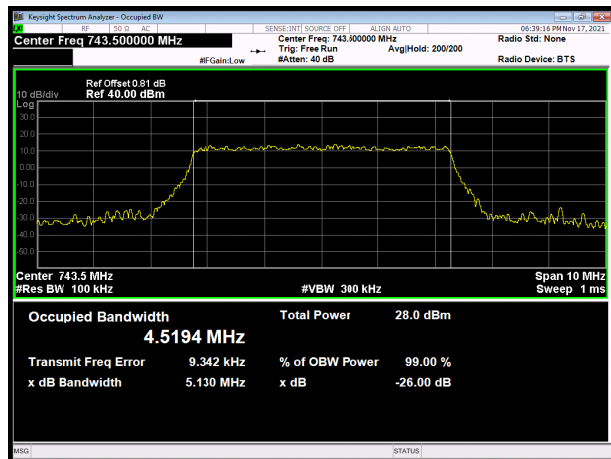

LTE band 28 subset 2 64QAM 5MHz CH-High