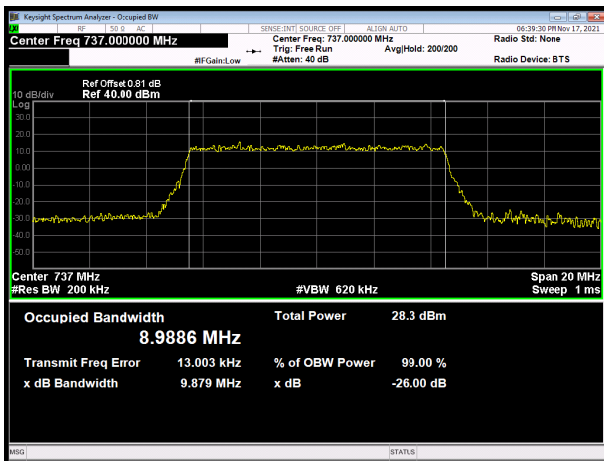

LTE band 28 subset 2 64QAM 3MHz CH-High

LTE band 28 subset 2 64QAM 5MHz CH-High

LTE band 28 subset 2 64QAM 10MHz CH-Low

LTE band 28 subset 2 64QAM 15MHz CH-Low

LTE band 28 subset 2 64QAM 10MHz CH-Middle

LTE band 28 subset 2 64QAM 15MHz CH-Middle