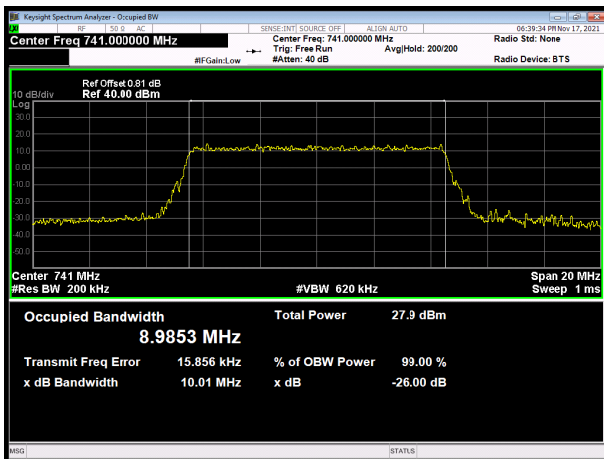

LTE band 28 subset 2 64QAM 10MHz CH-High