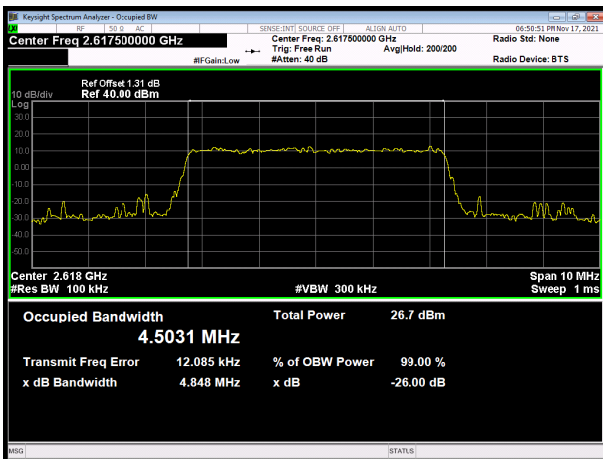

LTE Band 38 64QAM 10MHz CH-Low

LTE Band 38 64QAM 5MHz CH-Middle

LTE Band 38 64QAM 10MHz CH-Middle

LTE Band 38 64QAM 5MHz CH-High

LTE Band 38 64QAM 10MHz CH-High

LTE Band 38 64QAM 15MHz CH-Low

LTE Band 38 64QAM 20MHz CH-Low