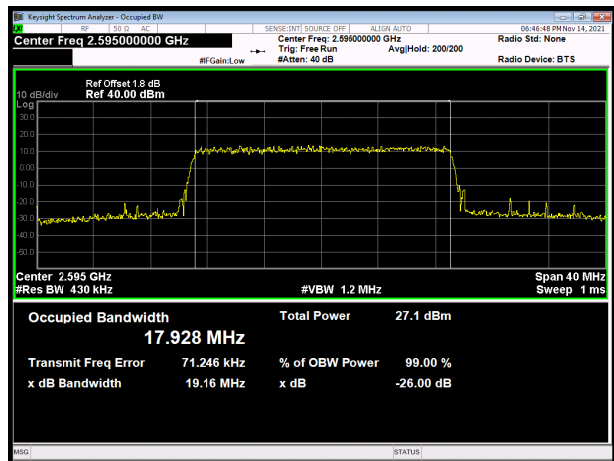

LTE Band 38 16QAM 15MHz CH-Low

LTE Band 38 16QAM 20MHz CH-Low

LTE Band 38 16QAM 15MHz CH-Middle

LTE Band 38 16QAM 20MHz CH-Middle

LTE Band 38 16QAM 15MHz CH-High

LTE Band 38 16QAM 20MHz CH-High

LTE Band 38 64QAM 5MHz CH-Low