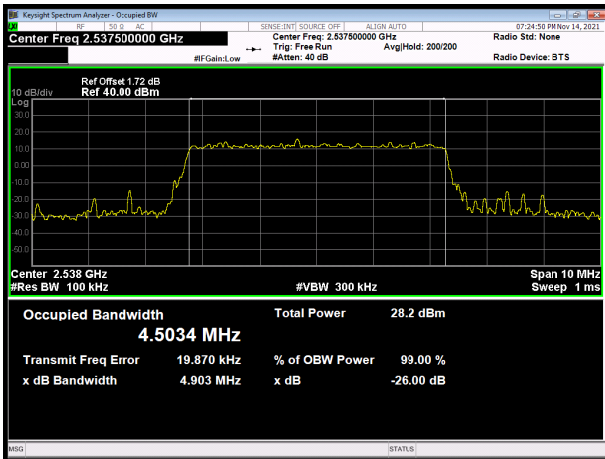

LTE Band 40 subset 2 64QAM 5MHz CH-Low

LTE Band 40 subset 2 64QAM 5MHz CH-High

LTE Band 40 subset 2 64QAM 5MHz CH-Middle

LTE Band 40 subset 2 64QAM 10MHz

LTE Band 41 QPSK 5MHz CH-Low

LTE Band 41 QPSK 10MHz CH-Low