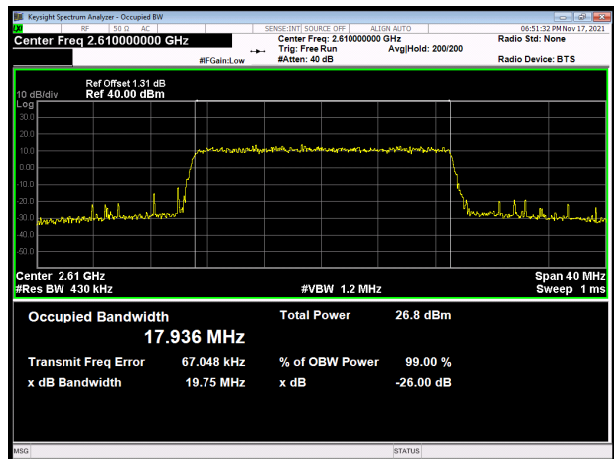

LTE Band 38 64QAM 15MHz CH-Middle

LTE Band 38 64QAM 20MHz CH-Middle

LTE Band 38 64QAM 15MHz CH-High

LTE Band 38 64QAM 20MHz CH-High

LTE Band 40 subset 1 QPSK 5MHz CH-Low

LTE Band 40 subset 1 16QAM 5MHz CH-Low