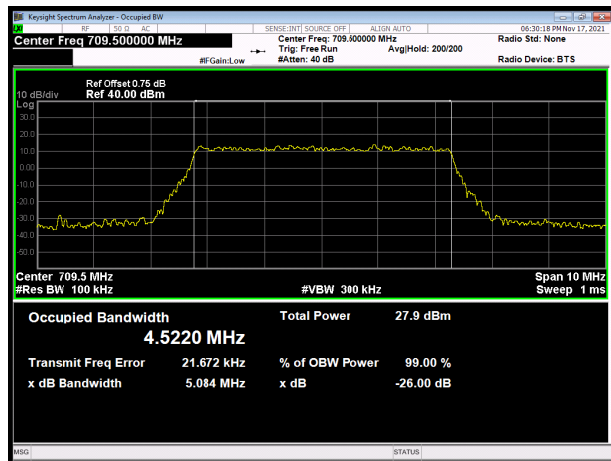

LTE band 28 subset 1 16QAM 10MHz CH-Low

LTE band 28 subset 1 16QAM 10MHz CH-Middle

LTE band 28 subset 1 16QAM 10MHz CH-High

LTE band 28 subset 1 64QAM 3MHz CH-Low

LTE band 28 subset 1 64QAM 5MHz CH-Low

LTE band 28 subset 1 64QAM 3MHz CH-Middle

LTE band 28 subset 1 64QAM 5MHz CH-Middle

LTE band 28 subset 1 64QAM 3MHz CH-High

LTE band 28 subset 1 64QAM 5MHz CH-High

LTE band 28 subset 1 64QAM 10MHz CH-Low

LTE band 28 subset 1 64QAM 10MHz CH-Middle