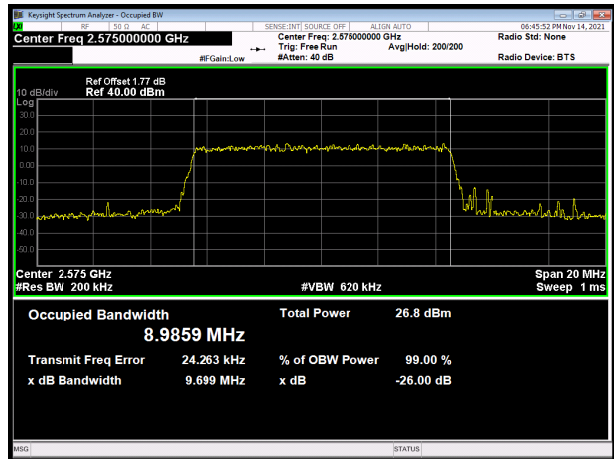

LTE Band 38 QPSK 20MHz CH-High

LTE Band 38 16QAM 5MHz CH-Low

LTE Band 38 16QAM 10MHz CH-Low

LTE Band 38 16QAM 5MHz CH-Middle

LTE Band 38 16QAM 10MHz CH-Middle

LTE Band 38 16QAM 5MHz CH-High

LTE Band 38 16QAM 10MHz CH-High