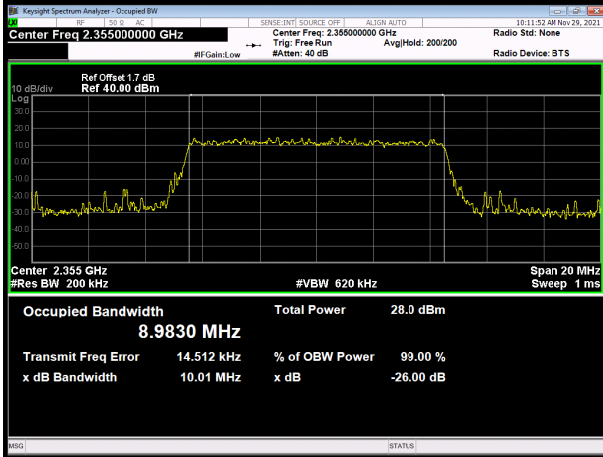

LTE Band 40 subset 2 QPSK 5MHz CH-Middle

LTE Band 40 subset 2 16QAM 5MHz CH-Middle

LTE Band 40 subset 2 QPSK 5MHz CH-High

LTE Band 40 subset 2 16QAM 5MHz CH-High

LTE Band 40 subset 2 QPSK 10MHz

LTE Band 40 subset 2 16QAM 10MHz