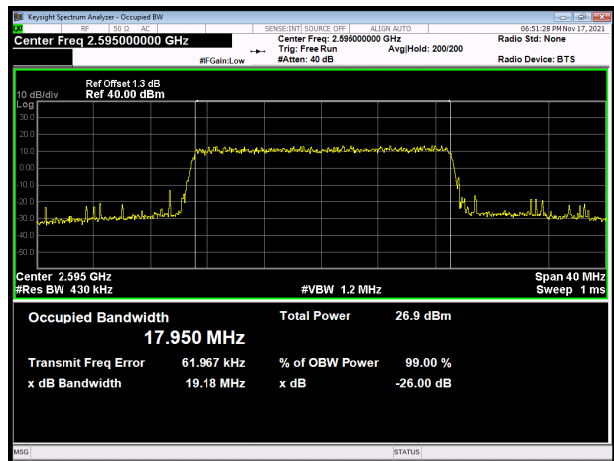

LTE Band 38 64QAM 20MHz CH-Middle