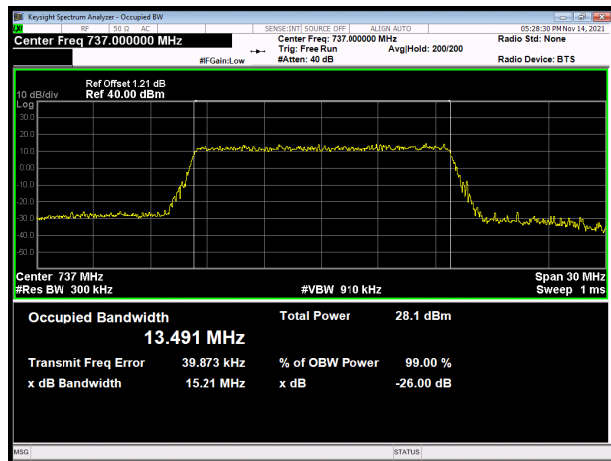

LTE band 28 subset 2 16QAM 5MHz CH-High

LTE band 28 subset 2 16QAM 10MHz CH-Low

LTE band 28 subset 2 16QAM 15MHz CH-Low

LTE band 28 subset 2 16QAM 10MHz CH-Middle

LTE band 28 subset 2 16QAM 15MHz CH-Middle