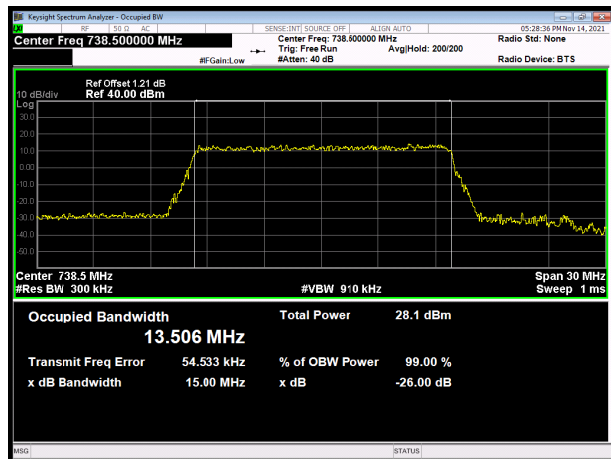

LTE band 28 subset 2 16QAM 15MHz CH-High