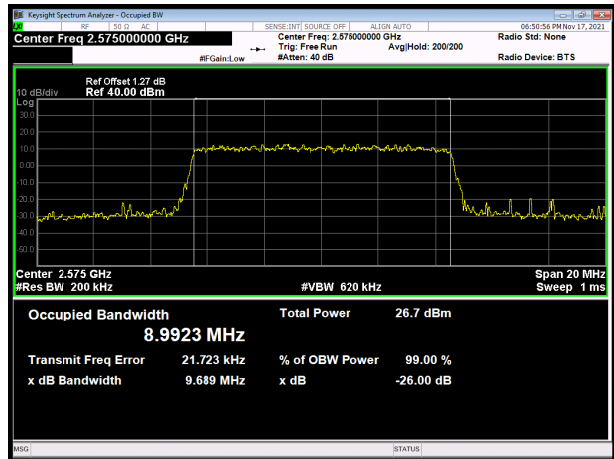

LTE Band 38 64QAM 10MHz CH-Low