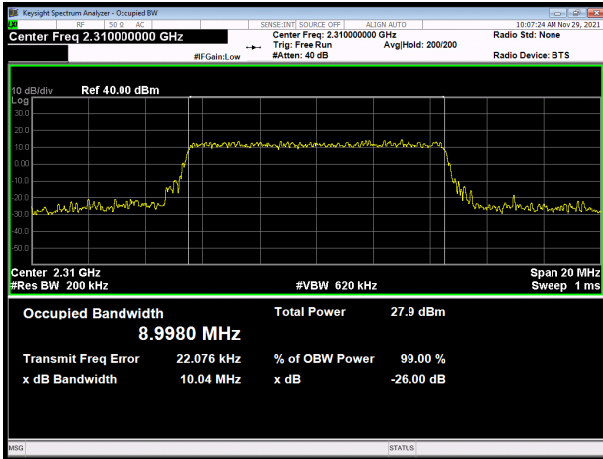

LTE Band 40 subset 1 QPSK 5MHz CH-Middle

LTE Band 40 subset 1 16QAM 5MHz CH-Middle

LTE Band 40 subset 1 QPSK 5MHz CH-High

LTE Band 40 subset 1 16QAM 5MHz CH-High

LTE Band 40 subset 1 QPSK 10MHz

LTE Band 40 subset 1 16QAM 10MHz