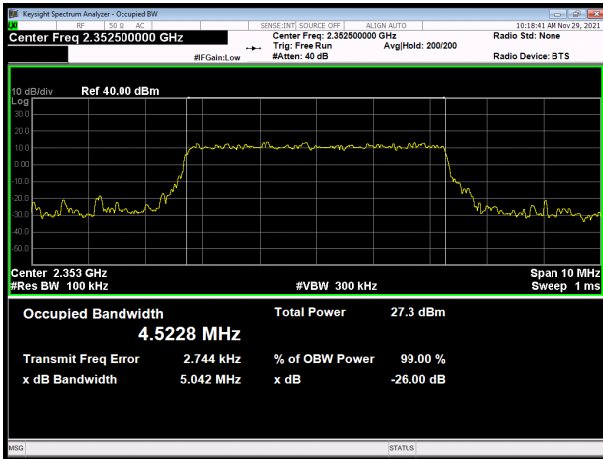

LTE Band 40 subset 2 64QAM 5MHz CH-Low