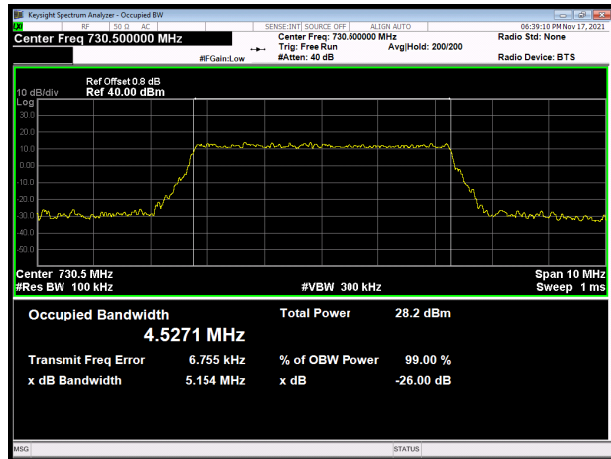

LTE band 28 subset 2 16QAM 10MHz CH-High

LTE band 28 subset 2 16QAM 15MHz CH-High

LTE band 28 subset 2 64QAM 3MHz CH-Low

LTE band 28 subset 2 64QAM 5MHz CH-Low

LTE band 28 subset 2 64QAM 3MHz CH-Middle

LTE band 28 subset 2 64QAM 5MHz CH-Middle