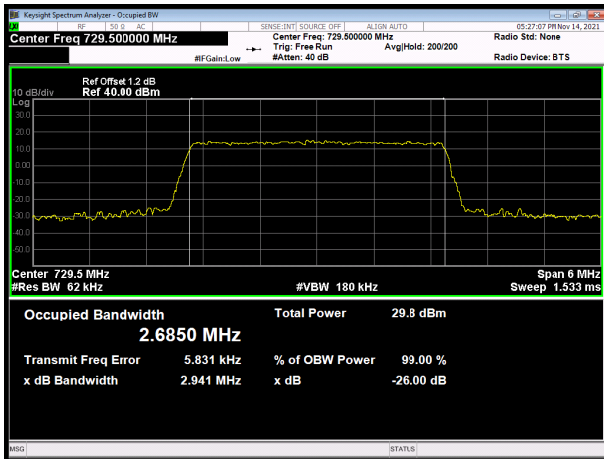

LTE band 28 subset 1 64QAM 5MHz CH-Middle

LTE band 28 subset 1 64QAM 3MHz CH-High

LTE band 28 subset 1 64QAM 5MHz CH-High

LTE band 28 subset 1 64QAM 10MHz CH-Low

LTE band 28 subset 1 64QAM 10MHz CH-Middle

LTE band 28 subset 1 64QAM 10MHz CH-High

LTE band 28 subset 2 QPSK 3MHz CH-Low

LTE band 28 subset 2 QPSK 5MHz CH-Low

LTE band 28 subset 2 QPSK 3MHz CH-Middle

LTE band 28 subset 2 QPSK 5MHz CH-Middle

LTE band 28 subset 2 QPSK 3MHz CH-High