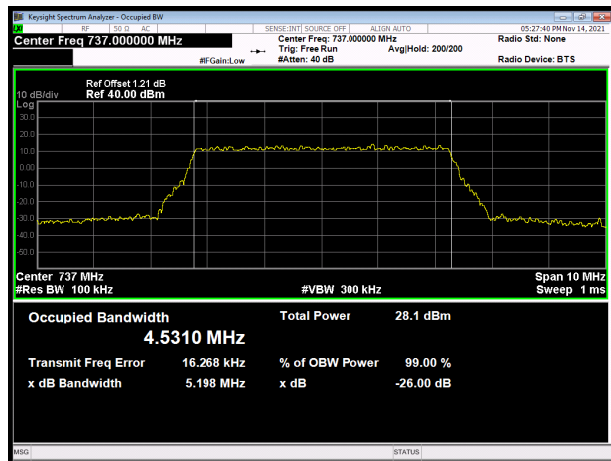

LTE band 28 subset 2 QPSK 15MHz CH-High

LTE band 28 subset 2 16QAM 3MHz CH-Low

LTE band 28 subset 2 16QAM 5MHz CH-Low

LTE band 28 subset 2 16QAM 3MHz CH-Middle

LTE band 28 subset 2 16QAM 5MHz CH-Middle

LTE band 28 subset 2 16QAM 3MHz CH-High

LTE band 28 subset 2 16QAM 5MHz CH-High

LTE band 28 subset 2 16QAM 10MHz CH-Low

LTE band 28 subset 2 16QAM 15MHz CH-Low

LTE band 28 subset 2 16QAM 10MHz CH-Middle

LTE band 28 subset 2 16QAM 15MHz CH-Middle