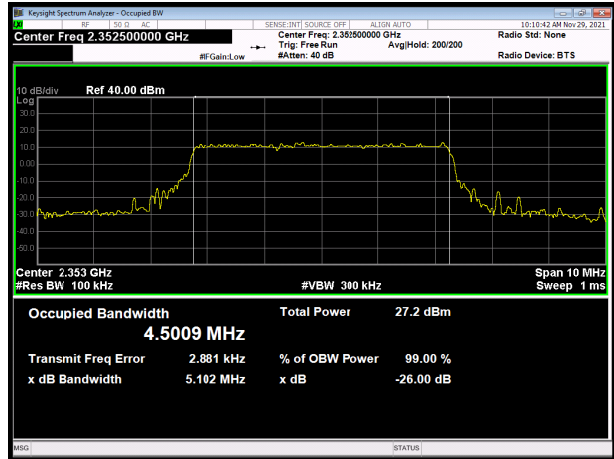

LTE Band 40 subset 1 64QAM 5MHz CH-Low

LTE Band 40 subset 1 64QAM 5MHz CH-High

LTE Band 40 subset 1 64QAM 5MHz CH-Middle

LTE Band 40 subset 1 64QAM 10MHz

LTE Band 40 subset 2 QPSK 5MHz CH-Low

LTE Band 40 subset 2 16QAM 5MHz CH-Low