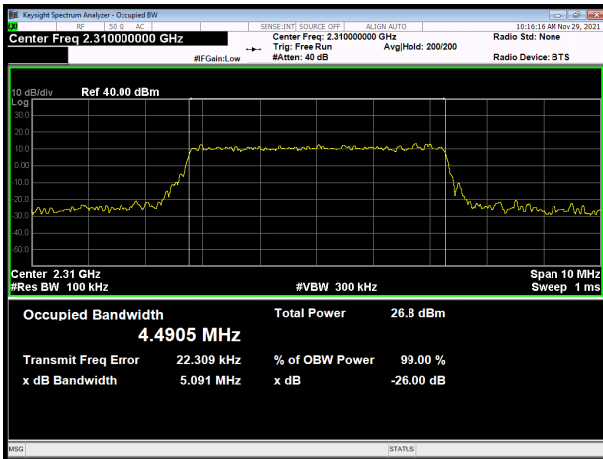

LTE Band 40 subset 1 64QAM 5MHz CH-Middle