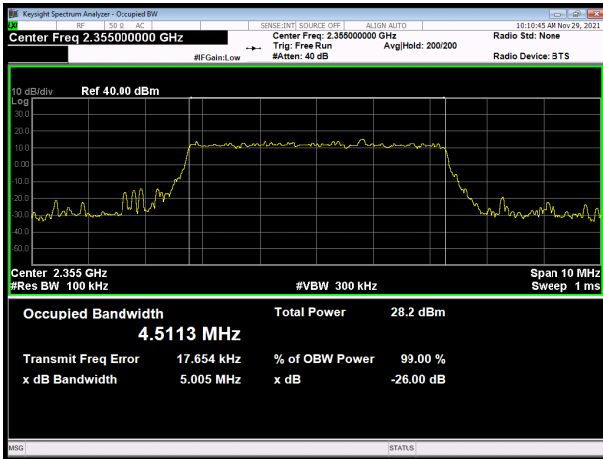

LTE Band 40 subset 2 QPSK 5MHz CH-Middle