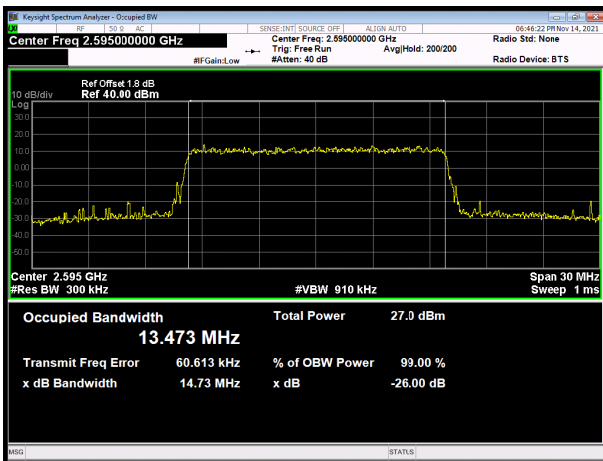

LTE Band 38 16QAM 15MHz CH-Middle