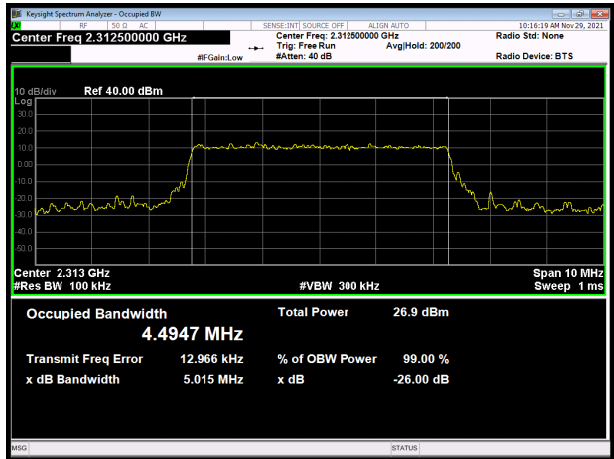

LTE Band 40 subset 1 64QAM 5MHz CH-High