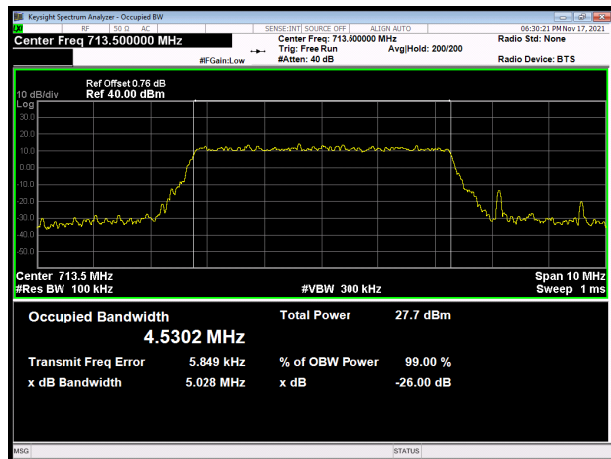

LTE band 28 subset 1 64QAM 5MHz CH-High