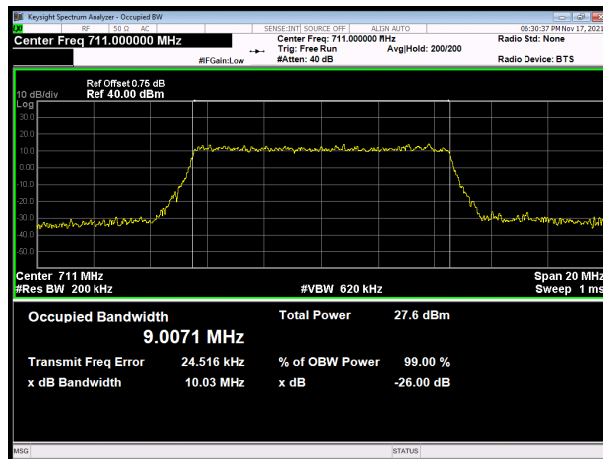

LTE band 28 subset 1 64QAM 10MHz CH-High