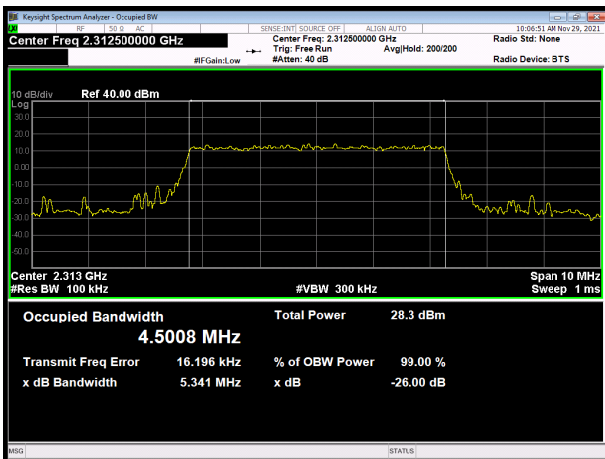

LTE Band 40 subset 1 QPSK 5MHz CH-High