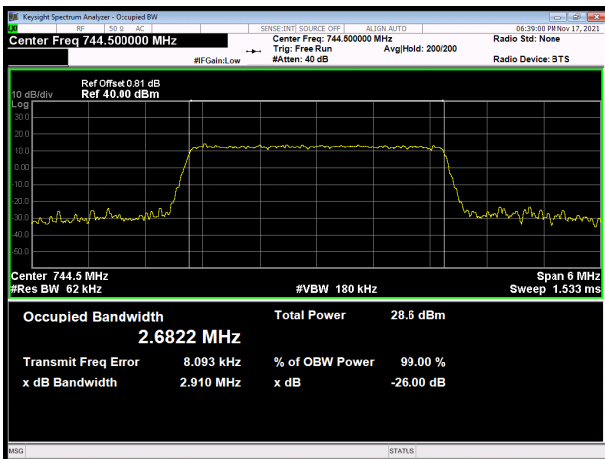

LTE band 28 subset 2 64QAM 3MHz CH-High