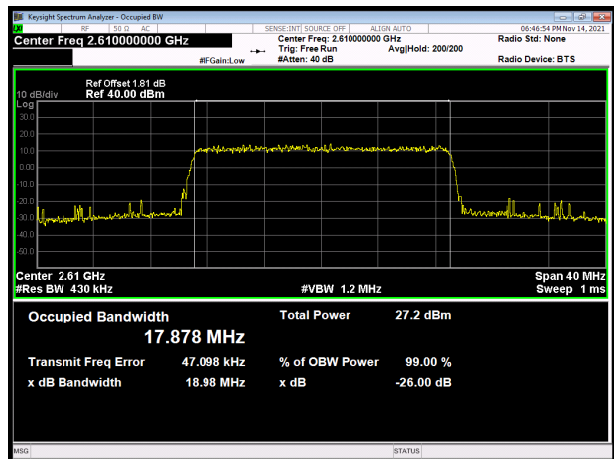

LTE Band 38 16QAM 15MHz CH-Low

LTE Band 38 16QAM 20MHz CH-Low

LTE Band 38 16QAM 15MHz CH-Middle

LTE Band 38 16QAM 20MHz CH-Middle

LTE Band 38 16QAM 15MHz CH-High

LTE Band 38 16QAM 20MHz CH-High

LTE Band 38 64QAM 5MHz CH-Low