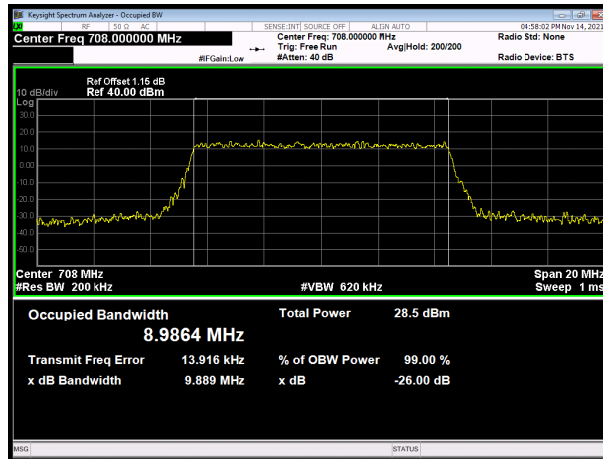

LTE band 28 subset 1 16QAM 10MHz CH-Low

LTE band 28 subset 1 16QAM 10MHz CH-Middle

LTE band 28 subset 1 16QAM 10MHz CH-High

LTE band 28 subset 1 64QAM 3MHz CH-Low

LTE band 28 subset 1 64QAM 5MHz CH-Low

LTE band 28 subset 1 64QAM 3MHz CH-Middle