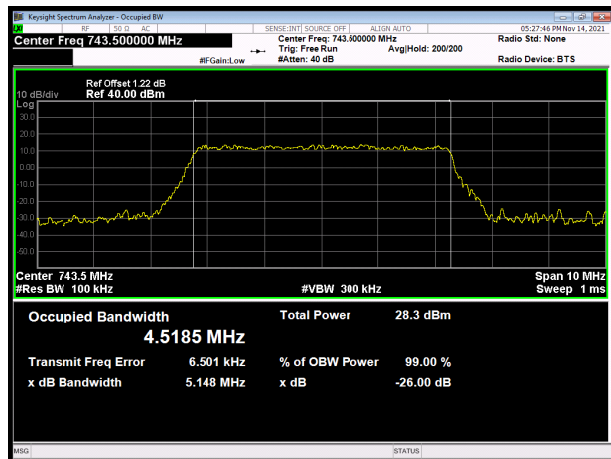

LTE band 28 subset 2 16QAM 5MHz CH-High