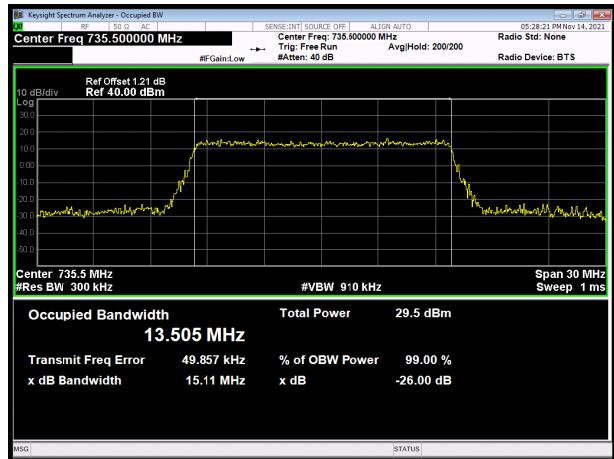

LTE band 28 subset 2 QPSK 5MHz CH-High

LTE band 28 subset 2 QPSK 10MHz CH-Low

LTE band 28 subset 2 QPSK 15MHz CH-Low

LTE band 28 subset 2 QPSK 10MHz CH-Middle

LTE band 28 subset 2 QPSK 15MHz CH-Middle

LTE band 28 subset 2 QPSK 10MHz CH-High

LTE band 28 subset 2 QPSK 15MHz CH-High

LTE band 28 subset 2 16QAM 3MHz CH-Low

LTE band 28 subset 2 16QAM 5MHz CH-Low

LTE band 28 subset 2 16QAM 3MHz CH-Middle

LTE band 28 subset 2 16QAM 5MHz CH-Middle

LTE band 28 subset 2 16QAM 3MHz CH-High