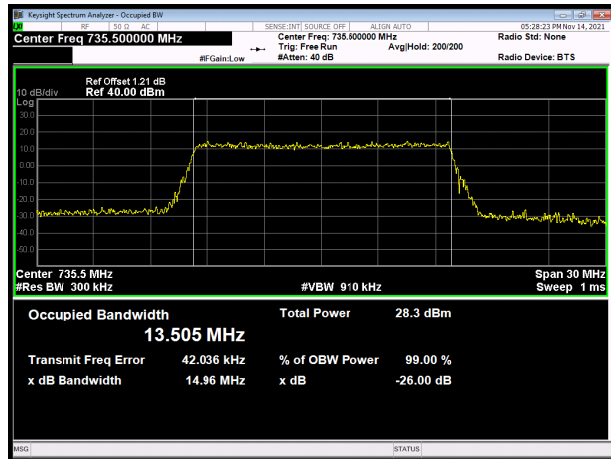

LTE band 28 subset 2 16QAM 5MHz CH-High

LTE band 28 subset 2 16QAM 10MHz CH-Low

LTE band 28 subset 2 16QAM 15MHz CH-Low

LTE band 28 subset 2 16QAM 10MHz CH-Middle

LTE band 28 subset 2 16QAM 15MHz CH-Middle