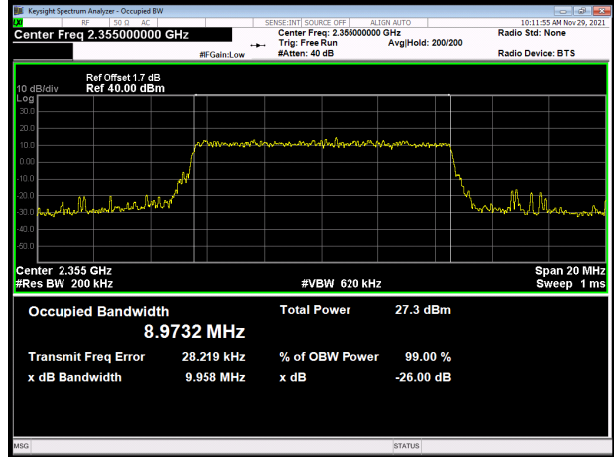

LTE Band 40 subset 2 QPSK 5MHz CH-Middle

LTE Band 40 subset 2 16QAM 5MHz CH-Middle

LTE Band 40 subset 2 QPSK 5MHz CH-High

LTE Band 40 subset 2 16QAM 5MHz CH-High

LTE Band 40 subset 2 QPSK 10MHz

LTE Band 40 subset 2 16QAM 10MHz