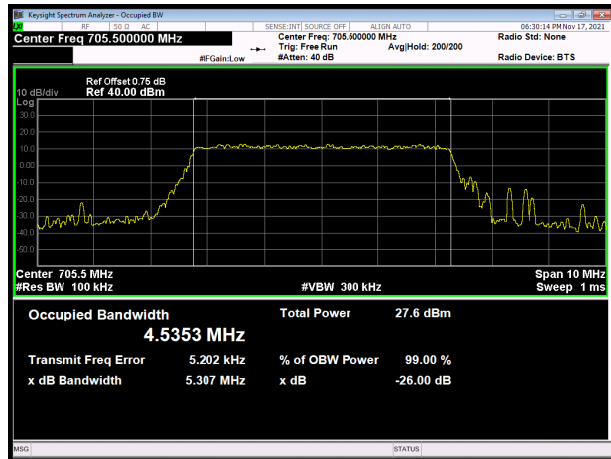

LTE band 28 subset 1 16QAM 10MHz CH-Low

LTE band 28 subset 1 16QAM 10MHz CH-Middle

LTE band 28 subset 1 16QAM 10MHz CH-High

LTE band 28 subset 1 64QAM 3MHz CH-Low

LTE band 28 subset 1 64QAM 5MHz CH-Low

LTE band 28 subset 1 64QAM 3MHz CH-Middle