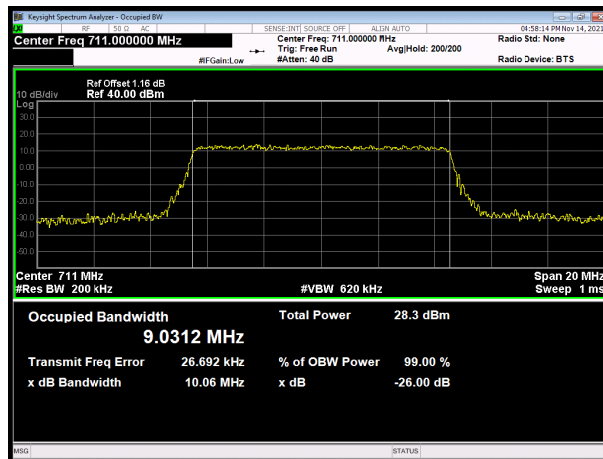

LTE band 28 subset 1 16QAM 10MHz CH-Low

LTE band 28 subset 1 16QAM 10MHz CH-Middle

LTE band 28 subset 1 16QAM 10MHz CH-High

LTE band 28 subset 1 64QAM 3MHz CH-Low

LTE band 28 subset 1 64QAM 5MHz CH-Low

LTE band 28 subset 1 64QAM 3MHz CH-Middle