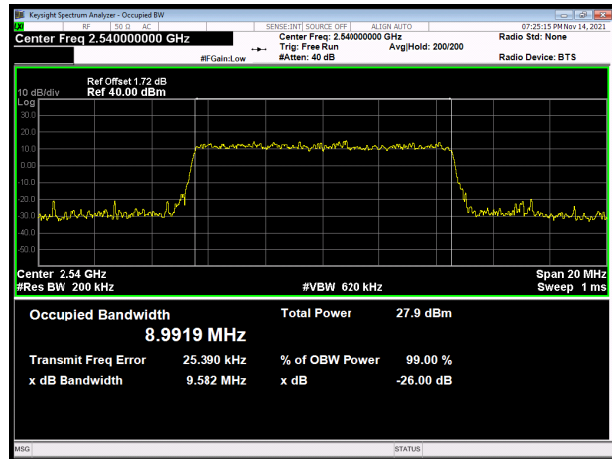

LTE Band 40 subset 2 64QAM 5MHz CH-Low

LTE Band 40 subset 2 64QAM 5MHz CH-High

LTE Band 40 subset 2 64QAM 5MHz CH-Middle

LTE Band 40 subset 2 64QAM 10MHz

LTE Band 41 QPSK 5MHz CH-Low

LTE Band 41 QPSK 10MHz CH-Low