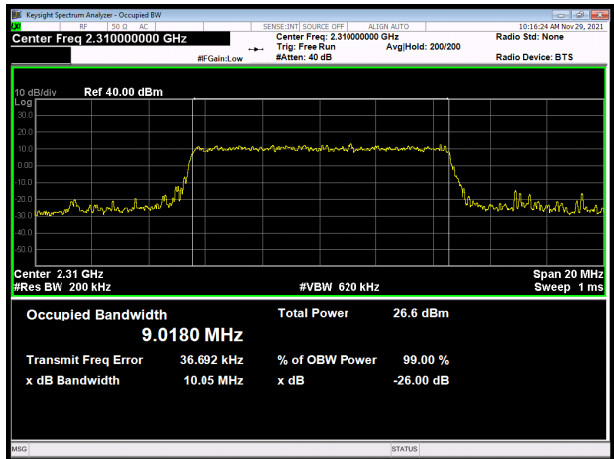

LTE Band 40 subset 1 64QAM 5MHz CH-Low

LTE Band 40 subset 1 64QAM 5MHz CH-High

LTE Band 40 subset 1 64QAM 5MHz CH-Middle

LTE Band 40 subset 1 64QAM 10MHz

LTE Band 40 subset 2 QPSK 5MHz CH-Low

LTE Band 40 subset 2 16QAM 5MHz CH-Low