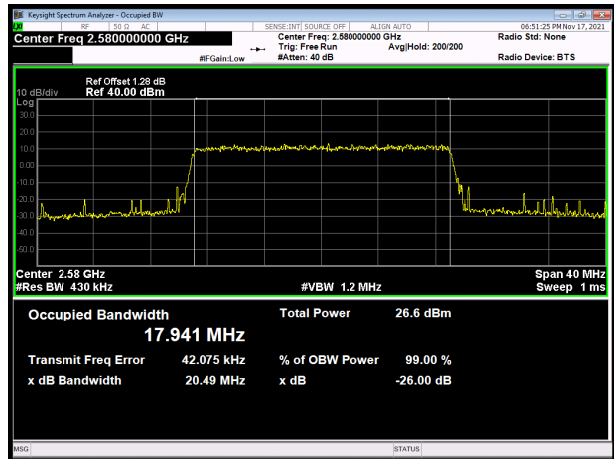

LTE Band 38 64QAM 10MHz CH-Low

LTE Band 38 64QAM 5MHz CH-Middle

LTE Band 38 64QAM 10MHz CH-Middle

LTE Band 38 64QAM 5MHz CH-High

LTE Band 38 64QAM 10MHz CH-High

LTE Band 38 64QAM 15MHz CH-Low

LTE Band 38 64QAM 20MHz CH-Low