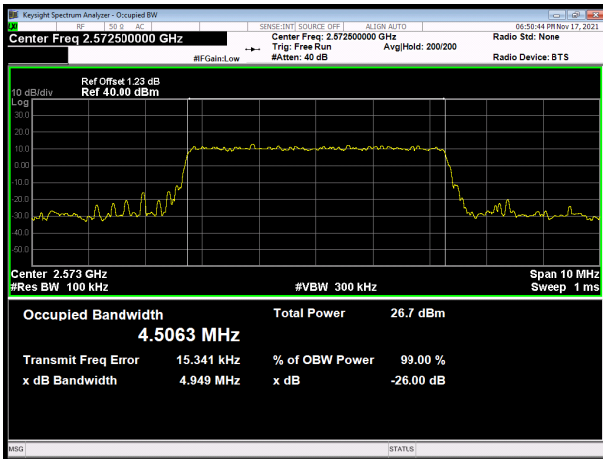

LTE Band 38 16QAM 15MHz CH-Low

LTE Band 38 16QAM 20MHz CH-Low

LTE Band 38 16QAM 15MHz CH-Middle

LTE Band 38 16QAM 20MHz CH-Middle

LTE Band 38 16QAM 15MHz CH-High

LTE Band 38 16QAM 20MHz CH-High

LTE Band 38 64QAM 5MHz CH-Low