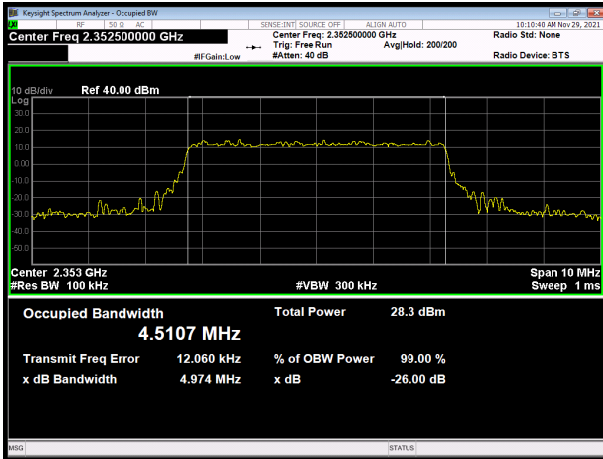

LTE Band 40 subset 1 64QAM 5MHz CH-Low

LTE Band 40 subset 1 64QAM 5MHz CH-High

LTE Band 40 subset 1 64QAM 5MHz CH-Middle

LTE Band 40 subset 1 64QAM 10MHz

LTE Band 40 subset 2 QPSK 5MHz CH-Low

LTE Band 40 subset 2 16QAM 5MHz CH-Low