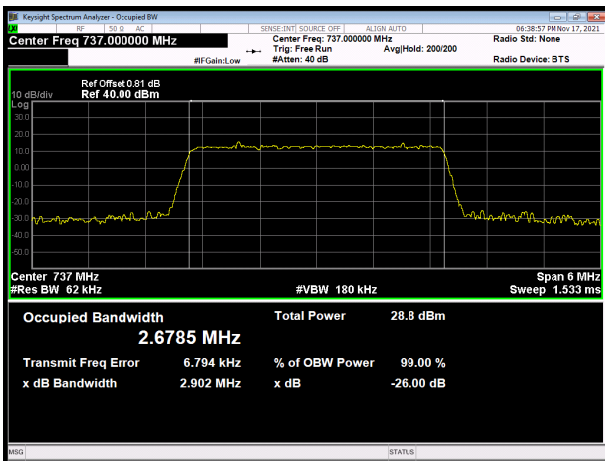

LTE band 28 subset 2 16QAM 10MHz CH-High

LTE band 28 subset 2 16QAM 15MHz CH-High

LTE band 28 subset 2 64QAM 3MHz CH-Low

LTE band 28 subset 2 64QAM 5MHz CH-Low

LTE band 28 subset 2 64QAM 3MHz CH-Middle

LTE band 28 subset 2 64QAM 5MHz CH-Middle