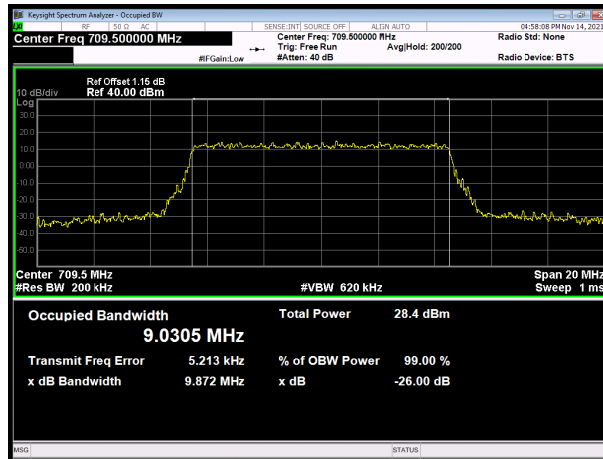

LTE band 28 subset 1 16QAM 10MHz CH-Low

LTE band 28 subset 1 16QAM 10MHz CH-Middle

LTE band 28 subset 1 16QAM 10MHz CH-High

LTE band 28 subset 1 64QAM 3MHz CH-Low

LTE band 28 subset 1 64QAM 5MHz CH-Low

LTE band 28 subset 1 64QAM 3MHz CH-Middle