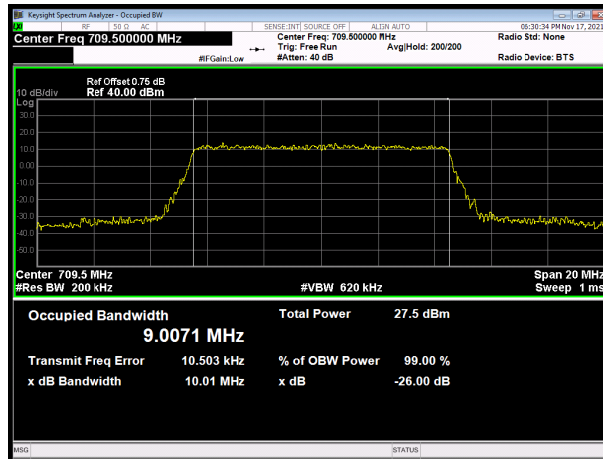

LTE band 28 subset 1 64QAM 5MHz CH-Middle

LTE band 28 subset 1 64QAM 3MHz CH-High

LTE band 28 subset 1 64QAM 5MHz CH-High

LTE band 28 subset 1 64QAM 10MHz CH-Low

LTE band 28 subset 1 64QAM 10MHz CH-Middle