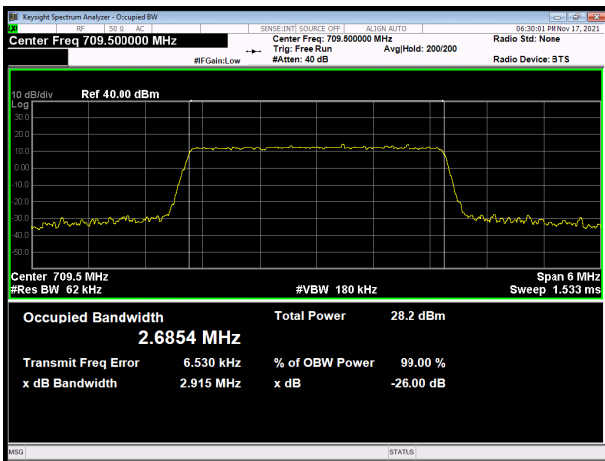

LTE band 28 subset 1 16QAM 10MHz CH-Low

LTE band 28 subset 1 16QAM 10MHz CH-Middle

LTE band 28 subset 1 16QAM 10MHz CH-High

LTE band 28 subset 1 64QAM 3MHz CH-Low

LTE band 28 subset 1 64QAM 5MHz CH-Low

LTE band 28 subset 1 64QAM 3MHz CH-Middle