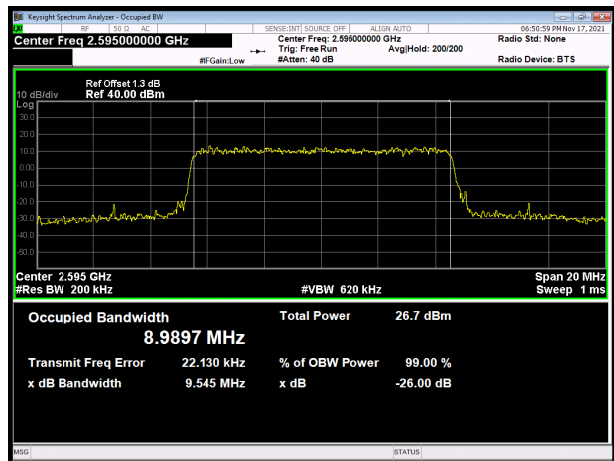

LTE Band 38 64QAM 10MHz CH-Middle