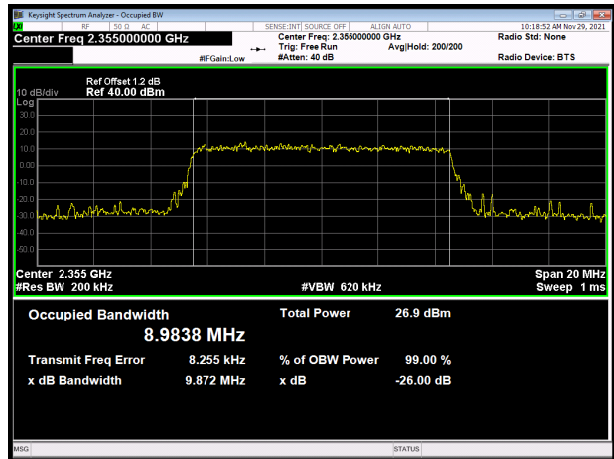

LTE Band 40 subset 2 64QAM 5MHz CH-Low

LTE Band 40 subset 2 64QAM 5MHz CH-High

LTE Band 40 subset 2 64QAM 5MHz CH-Middle

LTE Band 40 subset 2 64QAM 10MHz

LTE Band 41 QPSK 5MHz CH-Low

LTE Band 41 QPSK 10MHz CH-Low