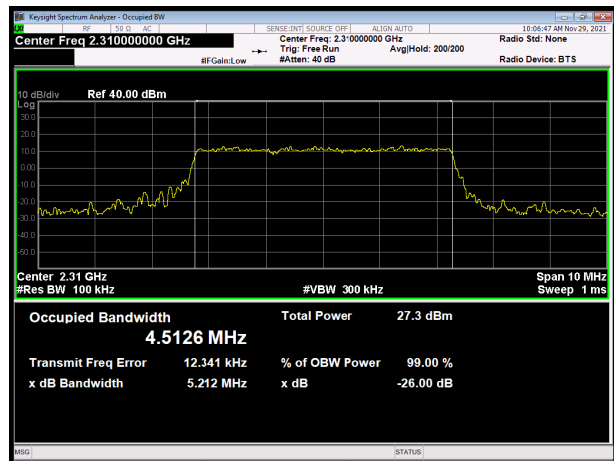

LTE Band 40 subset 1 16QAM 5MHz CH-Middle