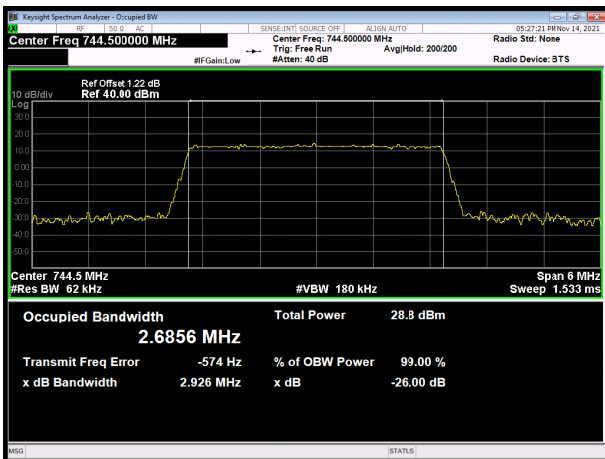

LTE band 28 subset 2 QPSK 15MHz CH-High

LTE band 28 subset 2 16QAM 3MHz CH-Low

LTE band 28 subset 2 16QAM 5MHz CH-Low

LTE band 28 subset 2 16QAM 3MHz CH-Middle

LTE band 28 subset 2 16QAM 5MHz CH-Middle

LTE band 28 subset 2 16QAM 3MHz CH-High

LTE band 28 subset 2 16QAM 5MHz CH-High

LTE band 28 subset 2 16QAM 10MHz CH-Low

LTE band 28 subset 2 16QAM 15MHz CH-Low

LTE band 28 subset 2 16QAM 10MHz CH-Middle

LTE band 28 subset 2 16QAM 15MHz CH-Middle