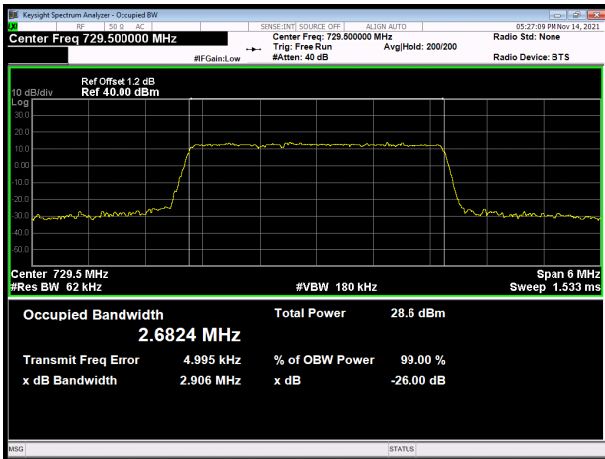

LTE band 28 subset 2 QPSK 5MHz CH-High

LTE band 28 subset 2 QPSK 10MHz CH-Low

LTE band 28 subset 2 QPSK 15MHz CH-Low

LTE band 28 subset 2 QPSK 10MHz CH-Middle

LTE band 28 subset 2 QPSK 15MHz CH-Middle

LTE band 28 subset 2 QPSK 10MHz CH-High

LTE band 28 subset 2 QPSK 15MHz CH-High

LTE band 28 subset 2 16QAM 3MHz CH-Low

LTE band 28 subset 2 16QAM 5MHz CH-Low

LTE band 28 subset 2 16QAM 3MHz CH-Middle

LTE band 28 subset 2 16QAM 5MHz CH-Middle

LTE band 28 subset 2 16QAM 3MHz CH-High