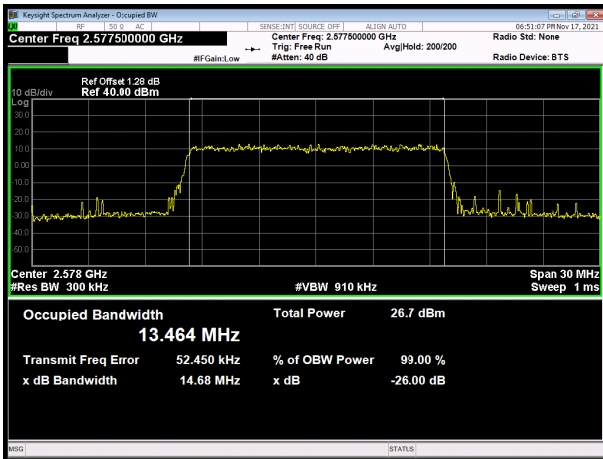

LTE Band 38 64QAM 10MHz CH-Low

LTE Band 38 64QAM 5MHz CH-Middle

LTE Band 38 64QAM 10MHz CH-Middle

LTE Band 38 64QAM 5MHz CH-High

LTE Band 38 64QAM 10MHz CH-High

LTE Band 38 64QAM 15MHz CH-Low

LTE Band 38 64QAM 20MHz CH-Low