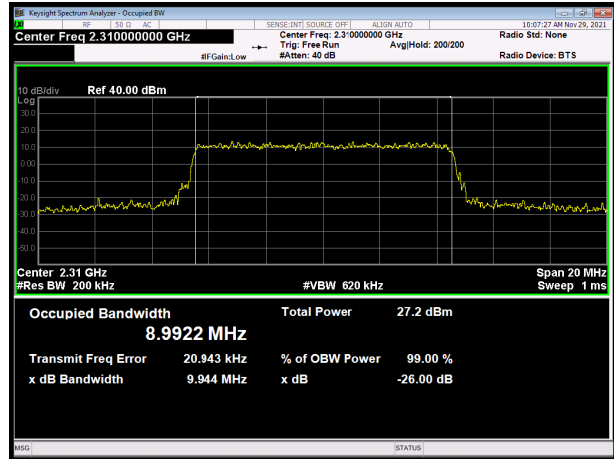

LTE Band 40 subset 1 QPSK 5MHz CH-Middle

LTE Band 40 subset 1 16QAM 5MHz CH-Middle

LTE Band 40 subset 1 QPSK 5MHz CH-High

LTE Band 40 subset 1 16QAM 5MHz CH-High

LTE Band 40 subset 1 QPSK 10MHz

LTE Band 40 subset 1 16QAM 10MHz