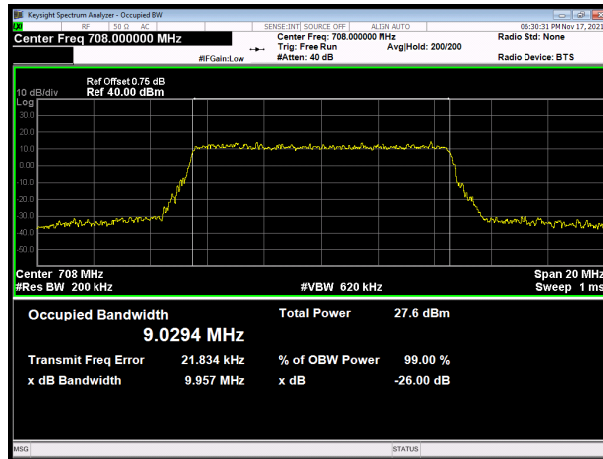

LTE band 28 subset 1 64QAM 5MHz CH-Middle

LTE band 28 subset 1 64QAM 3MHz CH-High

LTE band 28 subset 1 64QAM 5MHz CH-High

LTE band 28 subset 1 64QAM 10MHz CH-Low

LTE band 28 subset 1 64QAM 10MHz CH-Middle

LTE band 28 subset 1 64QAM 10MHz CH-High

LTE band 28 subset 2 QPSK 3MHz CH-Low

LTE band 28 subset 2 QPSK 5MHz CH-Low

LTE band 28 subset 2 QPSK 3MHz CH-Middle

LTE band 28 subset 2 QPSK 5MHz CH-Middle

LTE band 28 subset 2 QPSK 3MHz CH-High