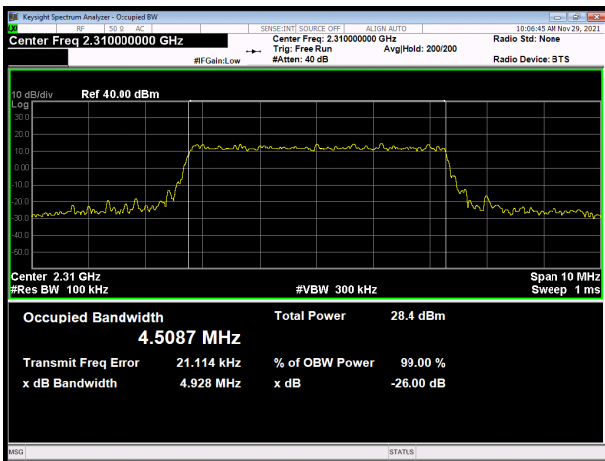

LTE Band 40 subset 1 QPSK 5MHz CH-Middle