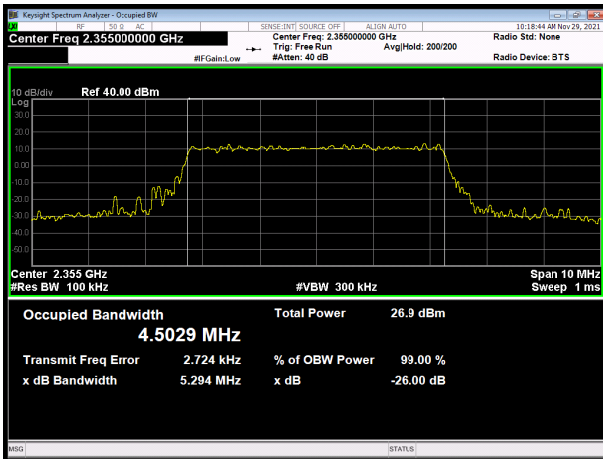

LTE Band 40 subset 2 64QAM 5MHz CH-Middle