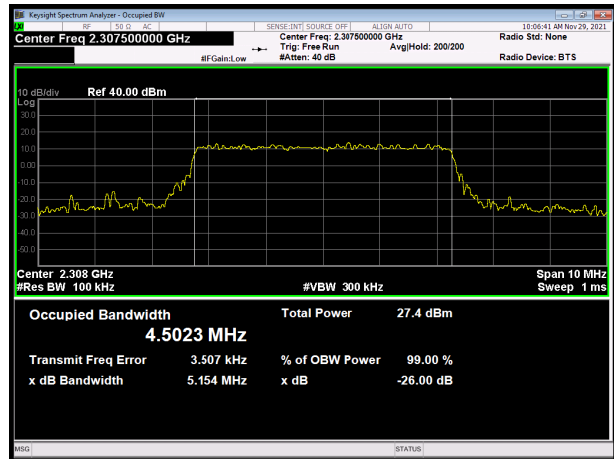

LTE Band 38 64QAM 15MHz CH-Middle

LTE Band 38 64QAM 20MHz CH-Middle

LTE Band 38 64QAM 15MHz CH-High

LTE Band 38 64QAM 20MHz CH-High

LTE Band 40 subset 1 QPSK 5MHz CH-Low

LTE Band 40 subset 1 16QAM 5MHz CH-Low