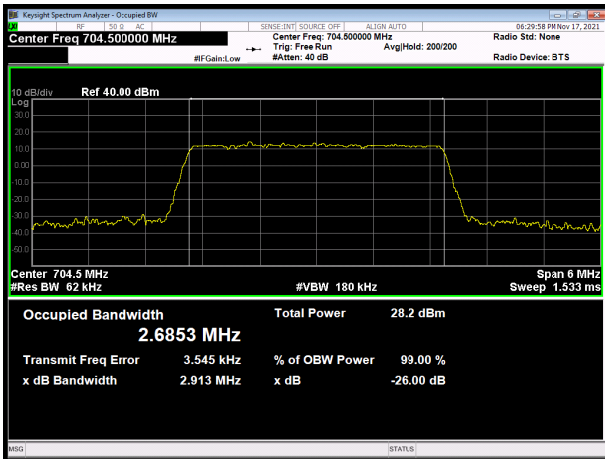

LTE band 28 subset 1 16QAM 10MHz CH-Low

LTE band 28 subset 1 16QAM 10MHz CH-Middle

LTE band 28 subset 1 16QAM 10MHz CH-High

LTE band 28 subset 1 64QAM 3MHz CH-Low

LTE band 28 subset 1 64QAM 5MHz CH-Low

LTE band 28 subset 1 64QAM 3MHz CH-Middle