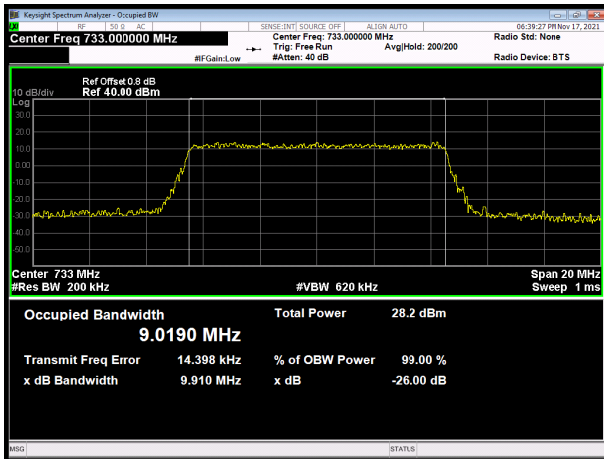

LTE band 28 subset 2 64QAM 3MHz CH-High

LTE band 28 subset 2 64QAM 5MHz CH-High

LTE band 28 subset 2 64QAM 10MHz CH-Low

LTE band 28 subset 2 64QAM 15MHz CH-Low

LTE band 28 subset 2 64QAM 10MHz CH-Middle

LTE band 28 subset 2 64QAM 15MHz CH-Middle