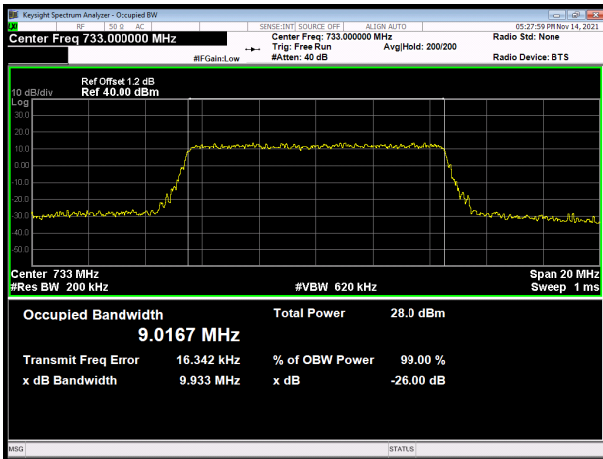

LTE band 28 subset 2 QPSK 15MHz CH-High

LTE band 28 subset 2 16QAM 3MHz CH-Low

LTE band 28 subset 2 16QAM 5MHz CH-Low

LTE band 28 subset 2 16QAM 3MHz CH-Middle

LTE band 28 subset 2 16QAM 5MHz CH-Middle

LTE band 28 subset 2 16QAM 3MHz CH-High

LTE band 28 subset 2 16QAM 5MHz CH-High

LTE band 28 subset 2 16QAM 10MHz CH-Low

LTE band 28 subset 2 16QAM 15MHz CH-Low

LTE band 28 subset 2 16QAM 10MHz CH-Middle

LTE band 28 subset 2 16QAM 15MHz CH-Middle