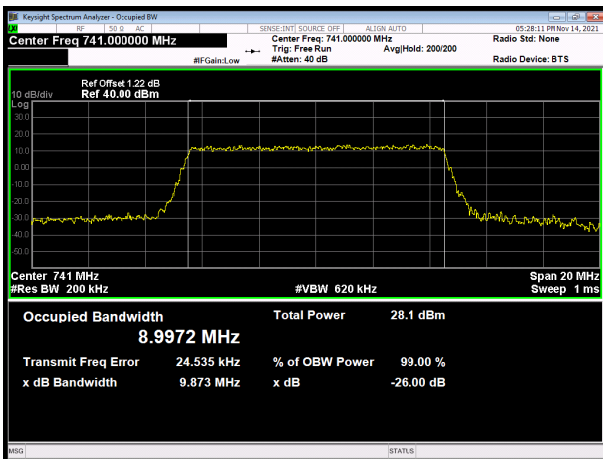

LTE band 28 subset 2 16QAM 10MHz CH-High