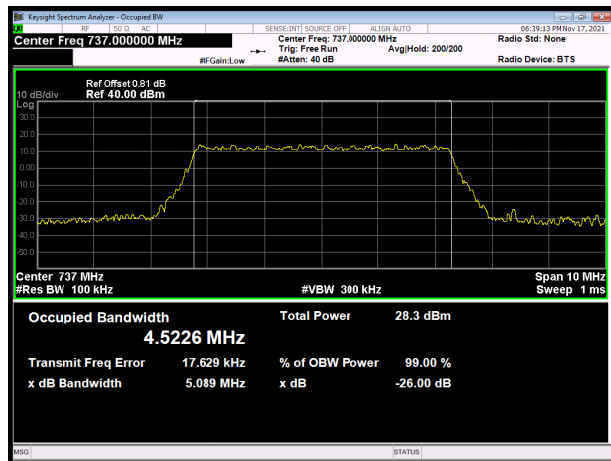

LTE band 28 subset 2 16QAM 10MHz CH-High

LTE band 28 subset 2 16QAM 15MHz CH-High

LTE band 28 subset 2 64QAM 3MHz CH-Low

LTE band 28 subset 2 64QAM 5MHz CH-Low

LTE band 28 subset 2 64QAM 3MHz CH-Middle

LTE band 28 subset 2 64QAM 5MHz CH-Middle