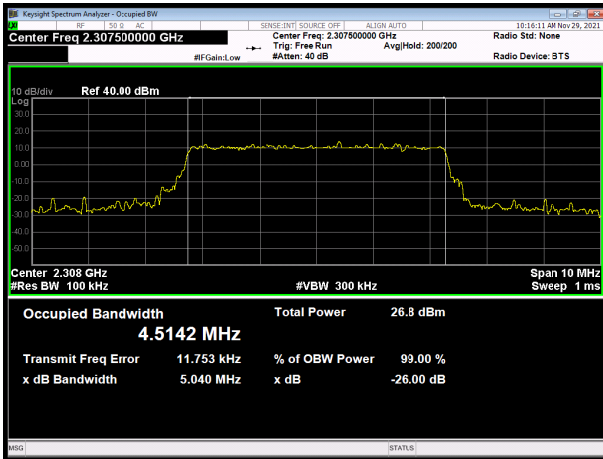

LTE Band 40 subset 1 64QAM 5MHz CH-Low