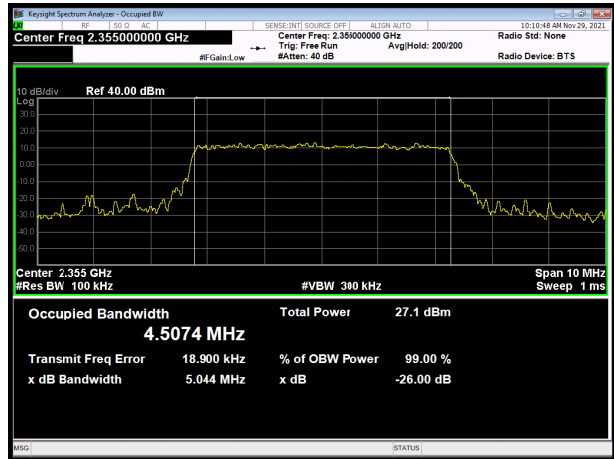

LTE Band 40 subset 2 16QAM 5MHz CH-Middle