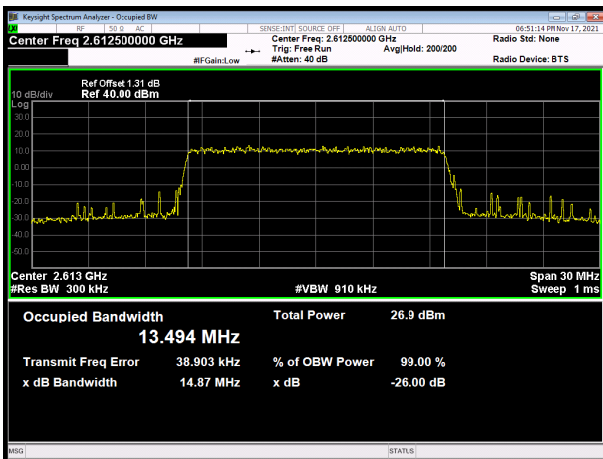

LTE Band 38 64QAM 15MHz CH-High