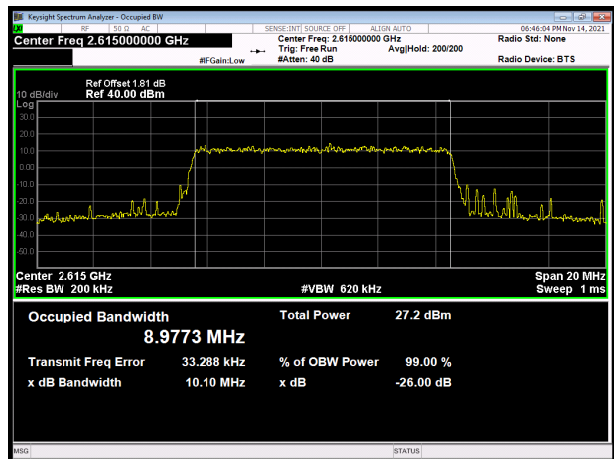

LTE Band 38 QPSK 20MHz CH-High

LTE Band 38 16QAM 5MHz CH-Low

LTE Band 38 16QAM 10MHz CH-Low

LTE Band 38 16QAM 5MHz CH-Middle

LTE Band 38 16QAM 10MHz CH-Middle

LTE Band 38 16QAM 5MHz CH-High

LTE Band 38 16QAM 10MHz CH-High