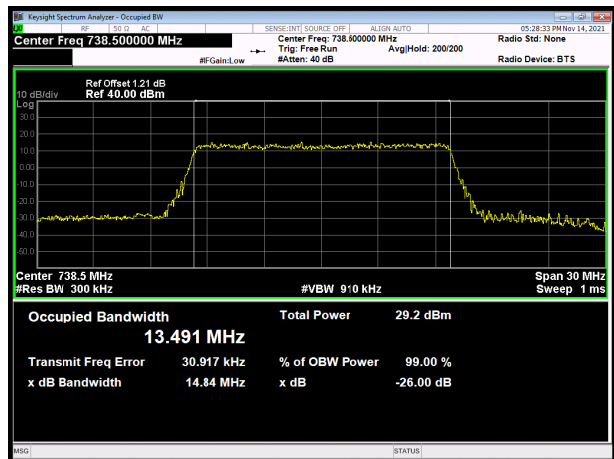

LTE band 28 subset 2 QPSK 5MHz CH-High

LTE band 28 subset 2 QPSK 10MHz CH-Low

LTE band 28 subset 2 QPSK 15MHz CH-Low

LTE band 28 subset 2 QPSK 10MHz CH-Middle

LTE band 28 subset 2 QPSK 15MHz CH-Middle

LTE band 28 subset 2 QPSK 10MHz CH-High

LTE band 28 subset 2 QPSK 15MHz CH-High

LTE band 28 subset 2 16QAM 3MHz CH-Low

LTE band 28 subset 2 16QAM 5MHz CH-Low

LTE band 28 subset 2 16QAM 3MHz CH-Middle

LTE band 28 subset 2 16QAM 5MHz CH-Middle

LTE band 28 subset 2 16QAM 3MHz CH-High