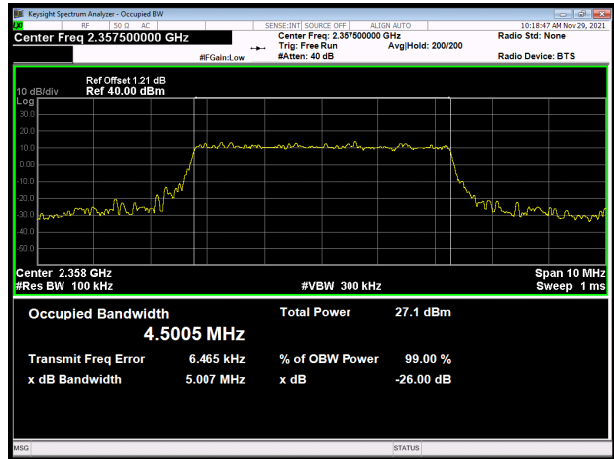

LTE Band 40 subset 2 64QAM 5MHz CH-High