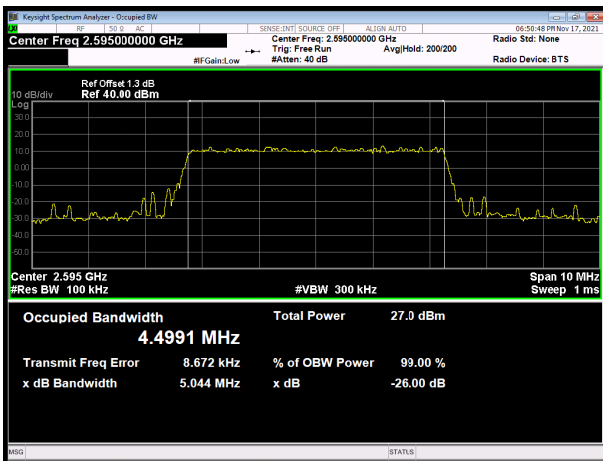

LTE Band 38 64QAM 5MHz CH-Middle