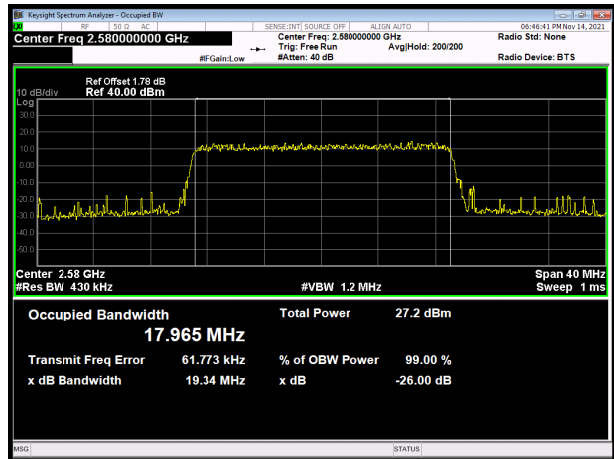

LTE Band 38 16QAM 20MHz CH-Low