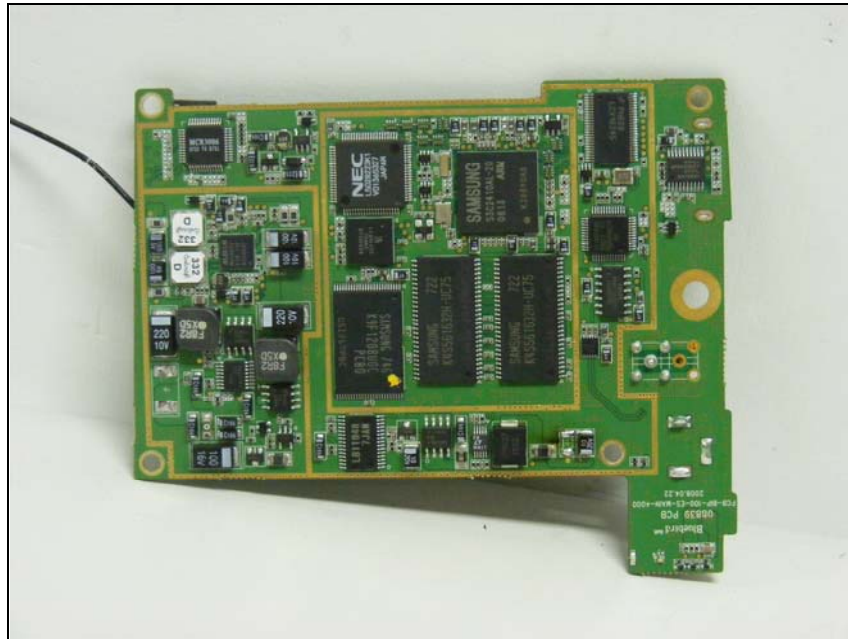

Model : BIP-100

Internal photos of EUT

Model : BIP-100

Internal view of EUT

Top view of GSM module

Model : BIP-100

Top view of GSM module (The shield cover removed)

Bottom view of GSM module

Model : BIP-100

Top view of main board

Bottom view of main board

Model : BIP-100

Top view of IO board

Bottom view of IO board

Model : BIP-100

Top view of keypad

Bottom view of Main PCB

Model : BIP-100

Top view of LCD

Bottom view of LCD

Model : BIP-100

Top view of card reader

Bottom view of card reader

Model : BIP-100

Top view of print module

Bottom view of print module

Model : BIP-100

View of GSM antenna

View of WLAN antenna