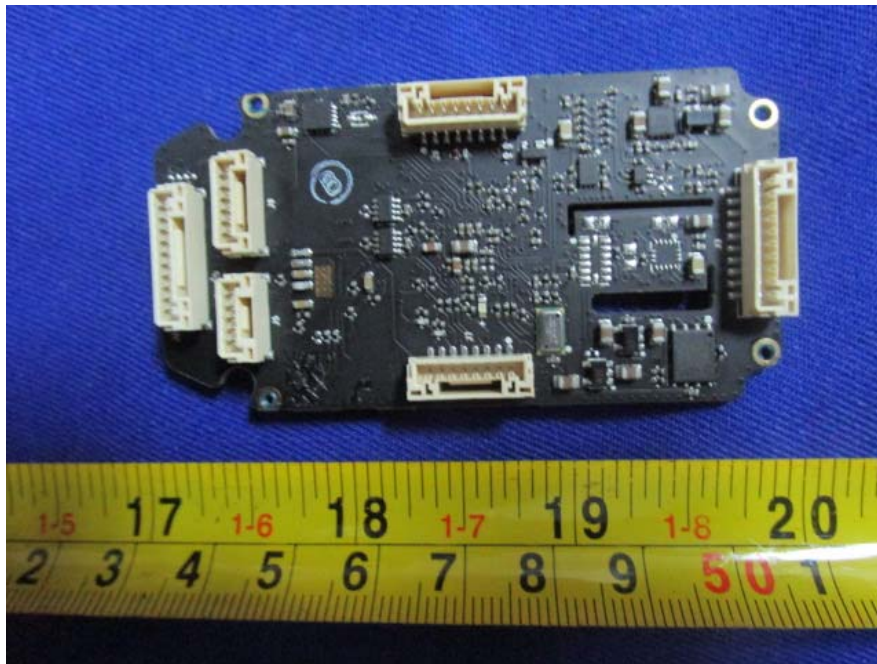

EUT –Motor Board Bottom View

EUT –Sensor Unit Uncover View

EUT –Sensor Unit Uncover View

EUT –Sensor Board Top View

EUT –Sensor Board Bottom View

EUT – Battery Top View

EUT – Battery Bottom View

EUT – 2.4GHz Antenna View

EUT – Power Connect Board Top View

EUT – Power Connect Board Bottom View

EUT –Main Unit Uncover View

EUT – Connect Board Top View

EUT – Connect Board Bottom View

EUT –Uncover View

EUT –Uncover View

EUT –RF Board Top View

EUT –RF Board Bottom View

EUT –RF Chip View

EUT –Main Board Top View

EUT –Main Board Bottom View

EUT –GPS Uncover View

EUT –Light Board Top View

EUT –Light Board Bottom View

EUT –GPS Main Board Top View

EUT –GPS Main Board Top Uncover View

EUT -GPS Main Board Bottom View

EUT - RF Module View