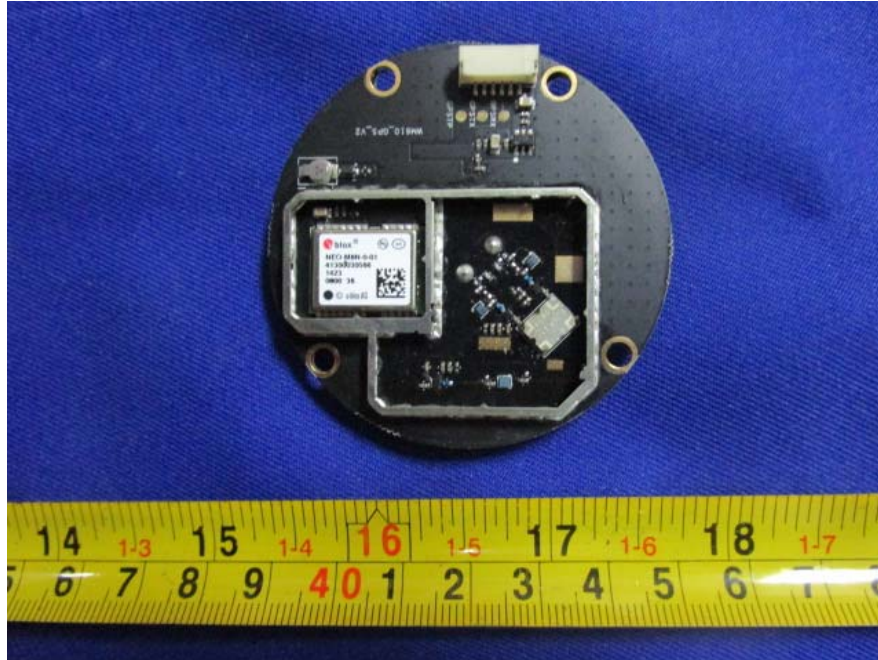

EUT –Motor Board Bottom View

EUT –Sensor Unit Uncover View

EUT –Sensor Unit Uncover View

EUT –Sensor Board Top View

EUT –Sensor Board Bottom View

EUT – Battery Top View

EUT – Battery Bottom View

EUT – 2.4GHz Antenna View

EUT – Power Connect Board Top View

EUT – Power Connect Board Bottom View

EUT –Main Unit Uncover View

EUT – Connect Board Top View

EUT – Connect Board Bottom View

EUT –Uncover View

EUT –Uncover View

EUT –RF Board Top View

EUT –RF Board Bottom View

EUT –RF Chip View

EUT –Main Board Top View

EUT –Main Board Bottom View

EUT –GPS Uncover View

EUT –Light Board Top View

EUT –Light Board Bottom View

EUT –GPS Main Board Top View

EUT –GPS Main Board Top Uncover View

EUT -GPS Main Board Bottom View

EUT - RF Module View