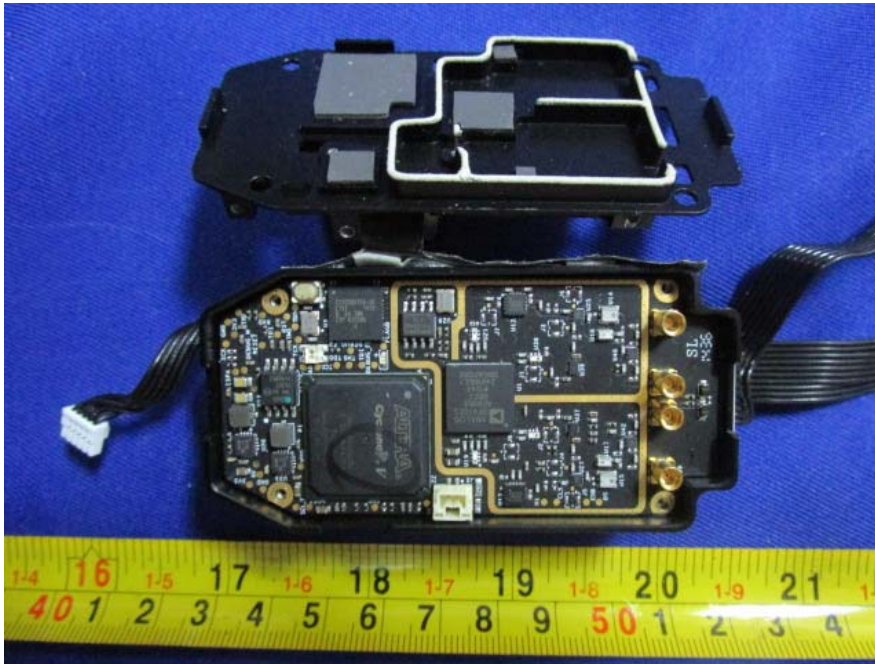

EUT –Motor Board Bottom View

EUT –Sensor Unit Uncover View

EUT –Sensor Unit Uncover View

EUT –Sensor Board Top View

EUT –Sensor Board Bottom View

EUT – Battery Top View

EUT – Battery Bottom View

EUT – 2.4GHz Antenna View

EUT – Power Connect Board Top View

EUT – Power Connect Board Bottom View

EUT –Main Unit Uncover View

EUT – Connect Board Top View

EUT – Connect Board Bottom View

EUT –Uncover View

EUT –Uncover View

EUT –RF Board Top View

EUT –RF Board Bottom View

EUT –RF Chip View

EUT –Main Board Top View

EUT –Main Board Bottom View

EUT –GPS Uncover View

EUT –Light Board Top View

EUT –Light Board Bottom View

EUT –GPS Main Board Top View

EUT –GPS Main Board Top Uncover View

EUT -GPS Main Board Bottom View

EUT - RF Module View