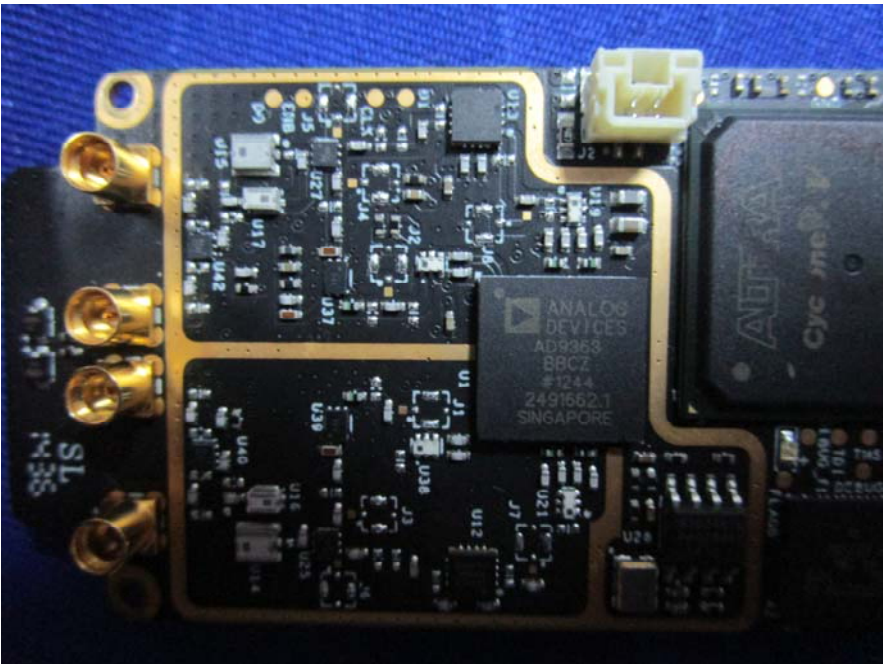

EUT –Motor Board Bottom View

EUT –Sensor Unit Uncover View

EUT –Sensor Unit Uncover View

EUT –Sensor Board Top View

EUT –Sensor Board Bottom View

EUT – Battery Top View

EUT – Battery Bottom View

EUT – 2.4GHz Antenna View

EUT – Power Connect Board Top View

EUT – Power Connect Board Bottom View

EUT –Main Unit Uncover View

EUT – Connect Board Top View

EUT – Connect Board Bottom View

EUT –Uncover View

EUT –Uncover View

EUT –RF Board Top View

EUT –RF Board Bottom View

EUT –RF Chip View

EUT –Main Board Top View

EUT –Main Board Bottom View

EUT –GPS Uncover View

EUT –Light Board Top View

EUT –Light Board Bottom View

EUT –GPS Main Board Top View

EUT –GPS Main Board Top Uncover View

EUT -GPS Main Board Bottom View

EUT - RF Module View