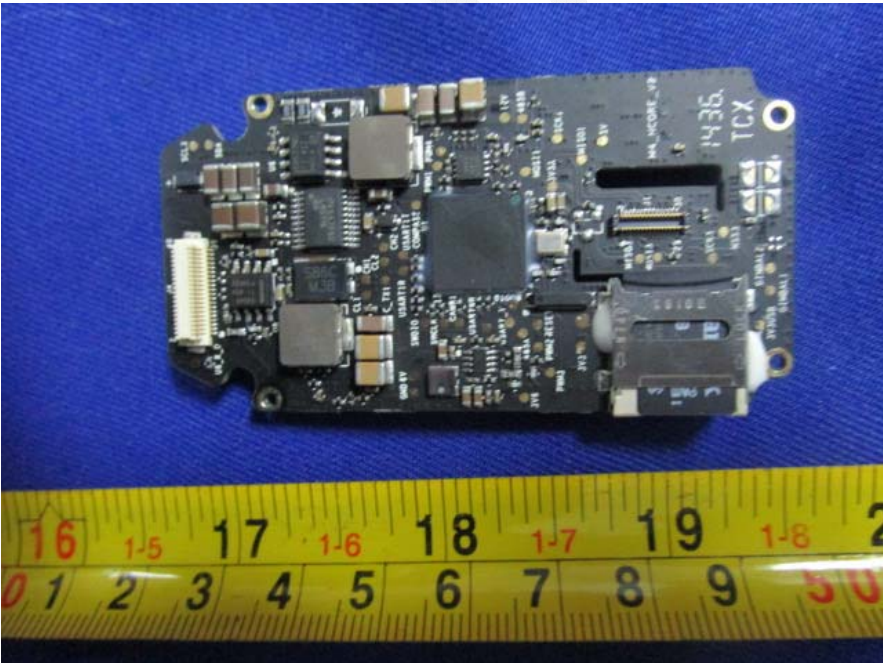

EUT –Motor Board Bottom View

EUT –Sensor Unit Uncover View

EUT –Sensor Unit Uncover View

EUT –Sensor Board Top View

EUT –Sensor Board Bottom View

EUT – Battery Top View

EUT – Battery Bottom View

EUT – 2.4GHz Antenna View

EUT – Power Connect Board Top View

EUT – Power Connect Board Bottom View

EUT –Main Unit Uncover View

EUT – Connect Board Top View

EUT – Connect Board Bottom View

EUT –Uncover View

EUT –Uncover View

EUT –RF Board Top View

EUT –RF Board Bottom View

EUT –RF Chip View

EUT –Main Board Top View

EUT –Main Board Bottom View

EUT –GPS Uncover View

EUT –Light Board Top View

EUT –Light Board Bottom View

EUT –GPS Main Board Top View

EUT –GPS Main Board Top Uncover View

EUT -GPS Main Board Bottom View

EUT - RF Module View