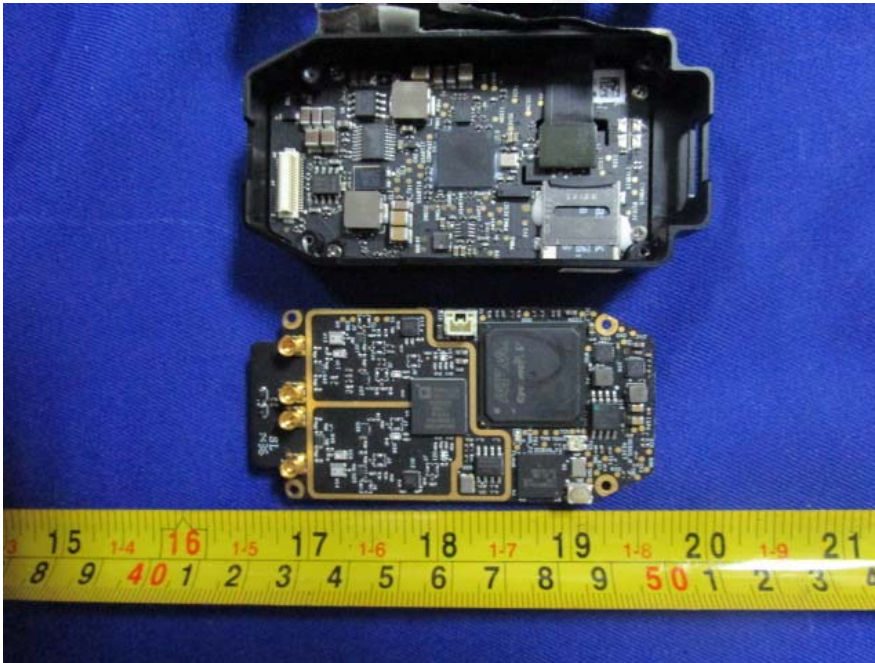

EUT –Motor Board Bottom View

EUT –Sensor Unit Uncover View

EUT –Sensor Unit Uncover View

EUT –Sensor Board Top View

EUT –Sensor Board Bottom View

EUT – Battery Top View

EUT – Battery Bottom View

EUT – 2.4GHz Antenna View

EUT – Power Connect Board Top View

EUT – Power Connect Board Bottom View

EUT –Main Unit Uncover View

EUT – Connect Board Top View

EUT – Connect Board Bottom View

EUT –Uncover View

EUT –Uncover View

EUT –RF Board Top View

EUT –RF Board Bottom View

EUT –RF Chip View

EUT –Main Board Top View

EUT –Main Board Bottom View

EUT –GPS Uncover View

EUT –Light Board Top View

EUT –Light Board Bottom View

EUT –GPS Main Board Top View

EUT –GPS Main Board Top Uncover View

EUT -GPS Main Board Bottom View

EUT - RF Module View