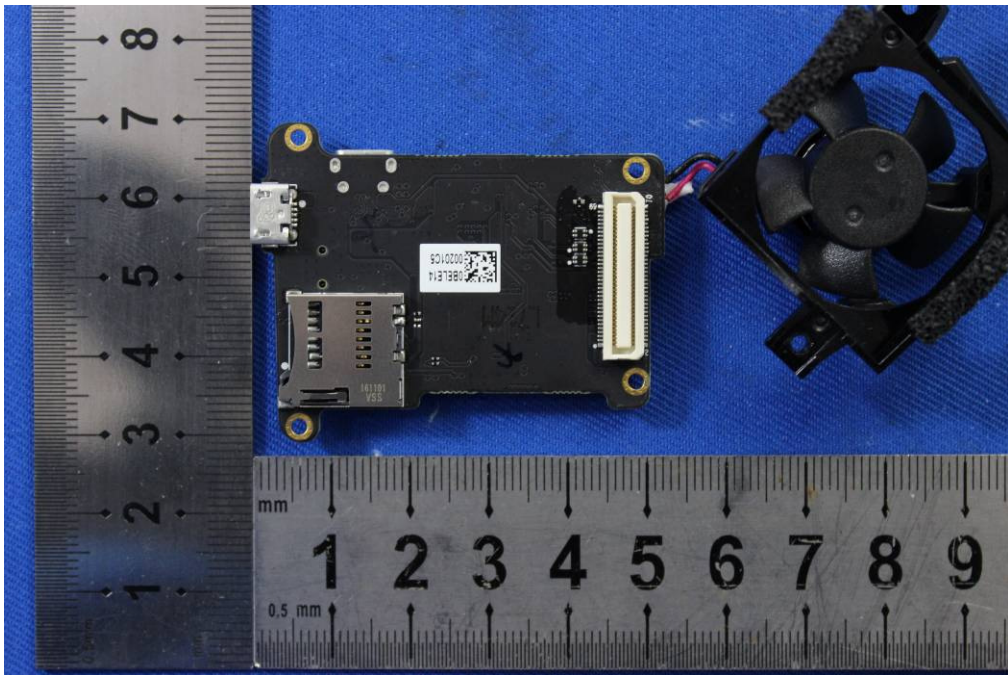

1 Photographs - EUT Constructional Details

Test model No.:WM332A

2.4G Antenna 1

2.4G Antenna 2

915M Antenna