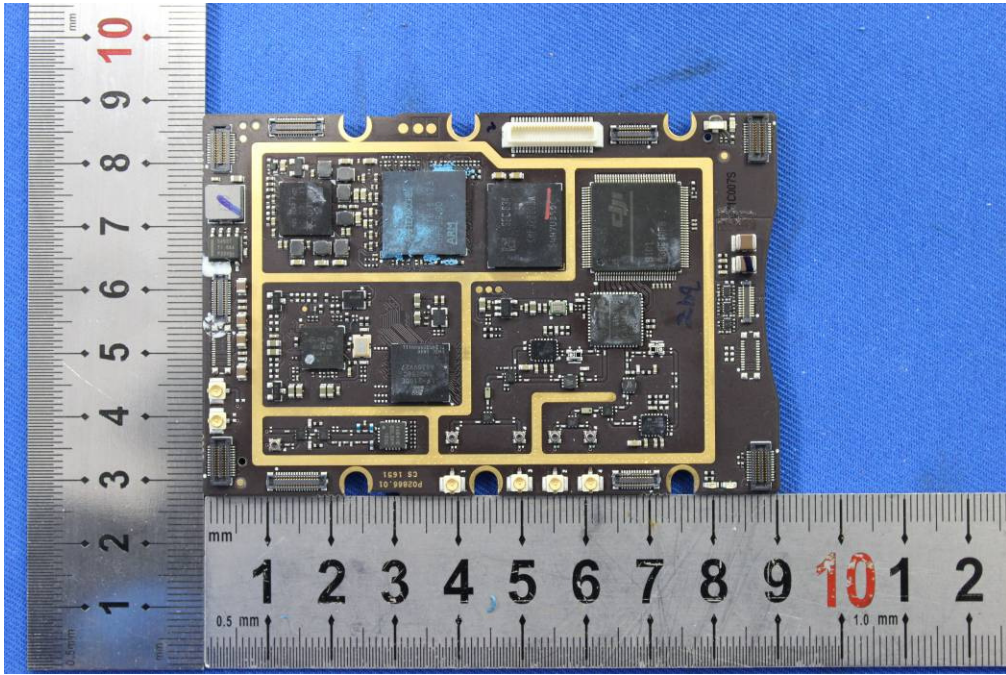

1 Photographs - EUT Constructional Details

Test model No.:WM332A

2.4G Antenna 1

2.4G Antenna 2

915M Antenna