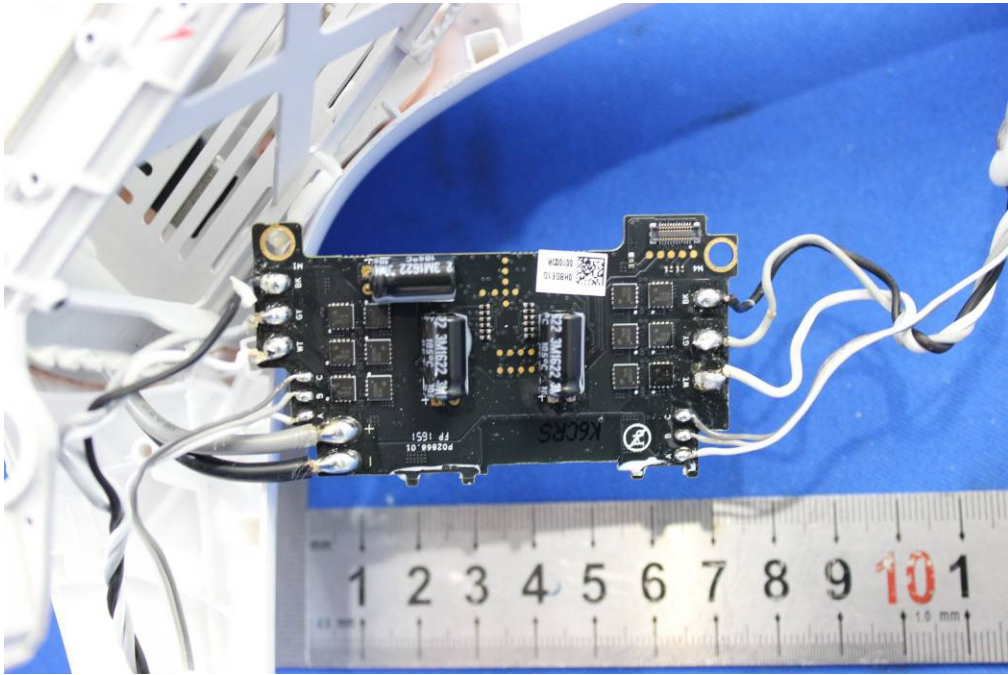

1 Photographs - EUT Constructional Details

Test model No.:WM332A

2.4G Antenna 1

2.4G Antenna 2

915M Antenna