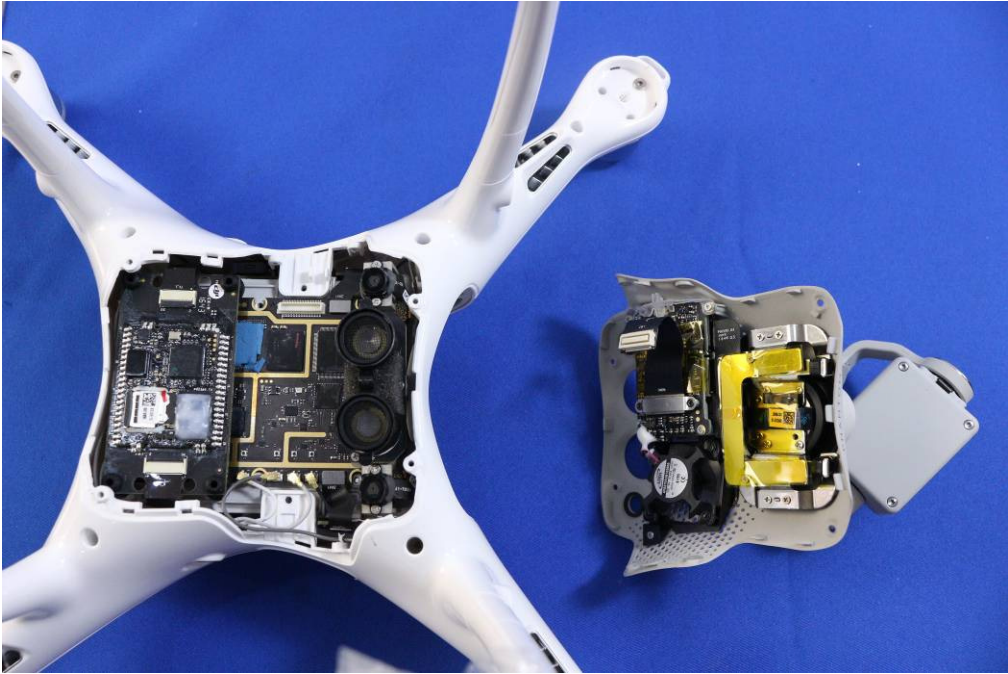

1 Photographs - EUT Constructional Details

Test model No.:WM332A

2.4G Antenna 1

2.4G Antenna 2

915M Antenna