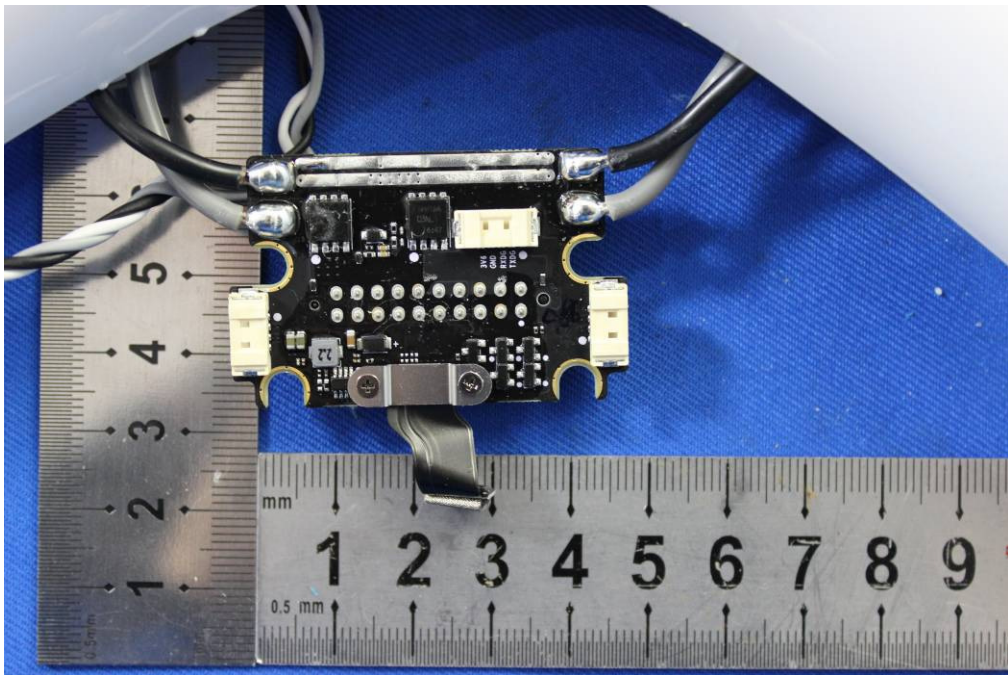

1 Photographs - EUT Constructional Details

Test model No.:WM332A

2.4G Antenna 1

2.4G Antenna 2

915M Antenna