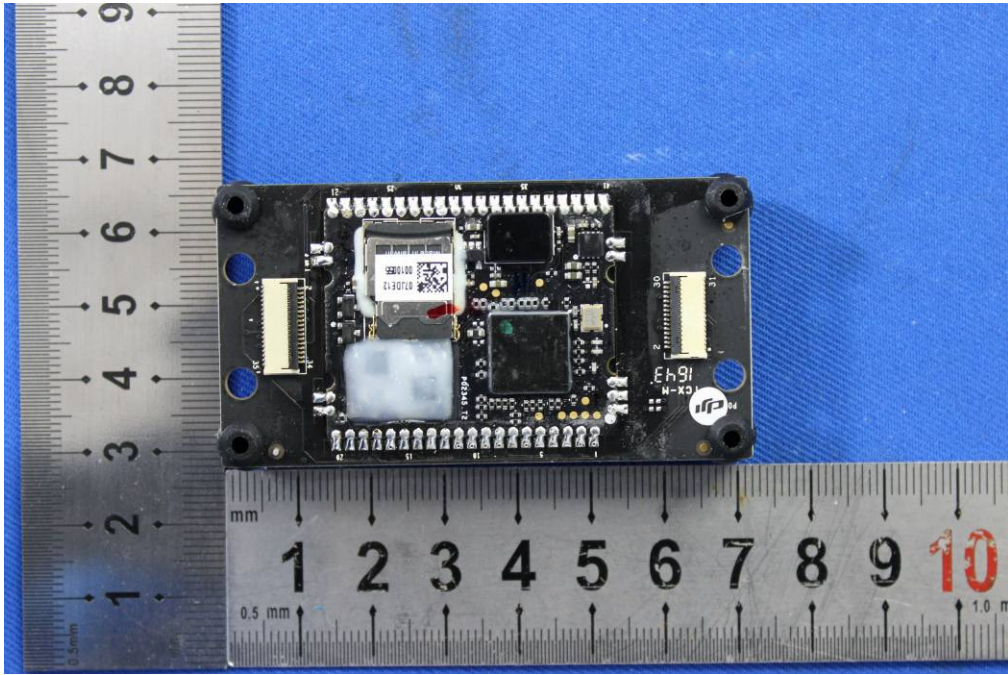

1 Photographs - EUT Constructional Details

Test model No.:WM332A

2.4G Antenna 1

2.4G Antenna 2

915M Antenna