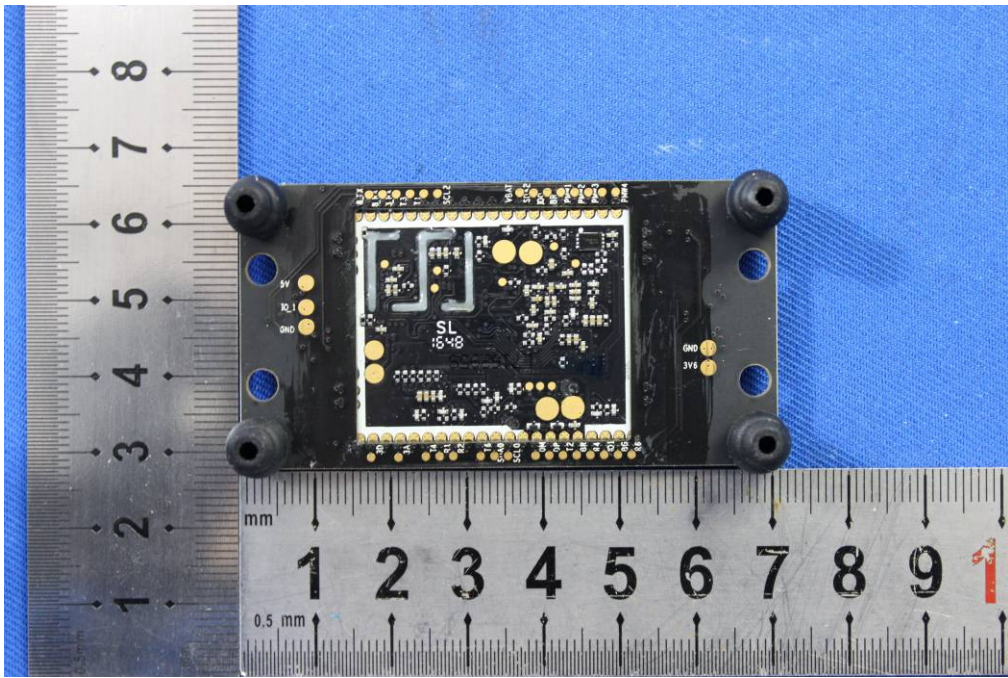

1 Photographs - EUT Constructional Details

Test model No.:WM332A

2.4G Antenna 1

2.4G Antenna 2

915M Antenna