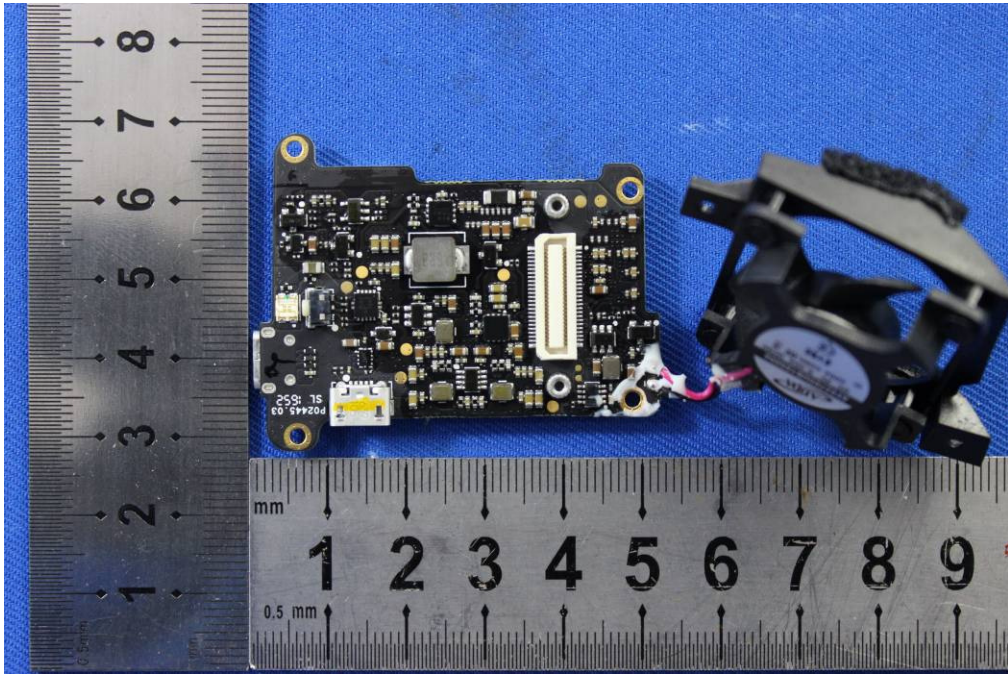

1 Photographs - EUT Constructional Details

Test model No.:WM332A

2.4G Antenna 1

2.4G Antenna 2

915M Antenna