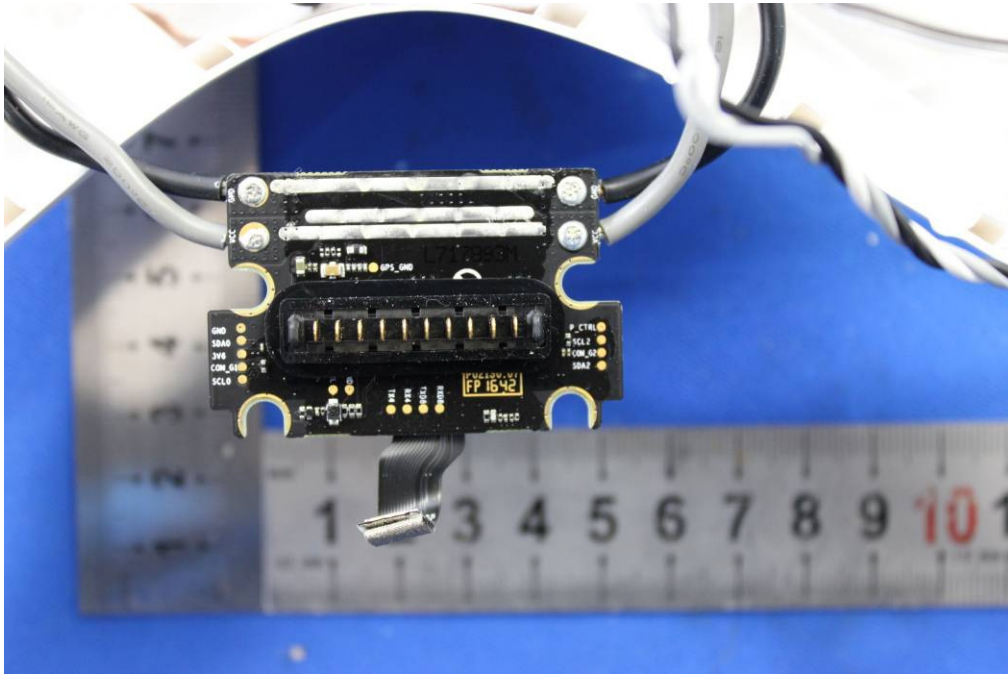

1 Photographs - EUT Constructional Details

Test model No.:WM332A

2.4G Antenna 1

2.4G Antenna 2

915M Antenna