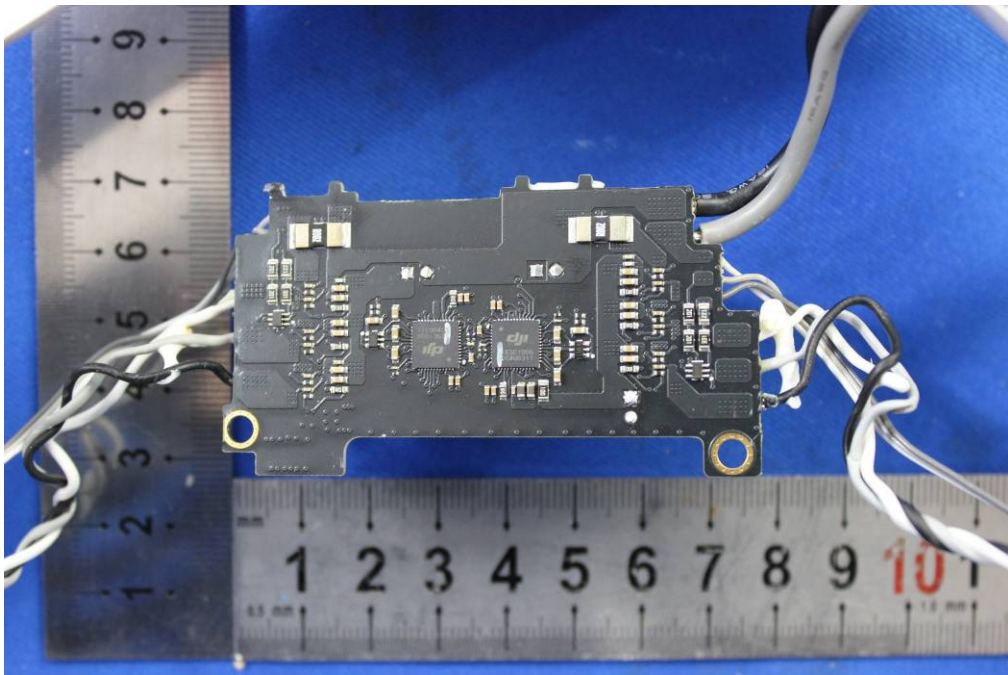

1 Photographs - EUT Constructional Details

Test model No.:WM332A

2.4G Antenna 1

2.4G Antenna 2

915M Antenna