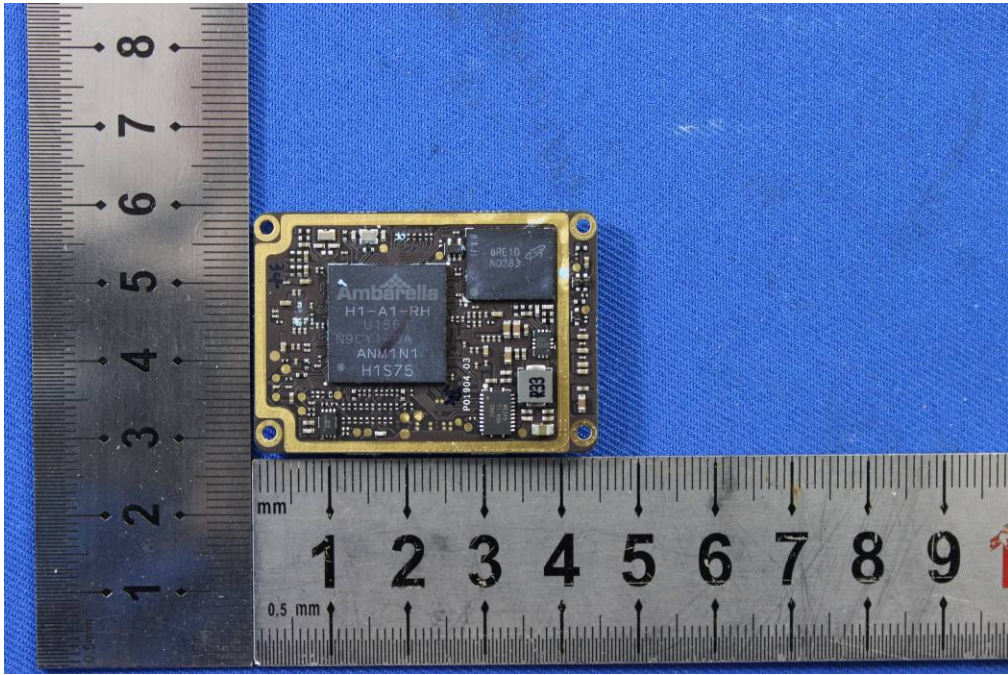

1 Photographs - EUT Constructional Details

Test model No.:WM332A

2.4G Antenna 1

2.4G Antenna 2

915M Antenna