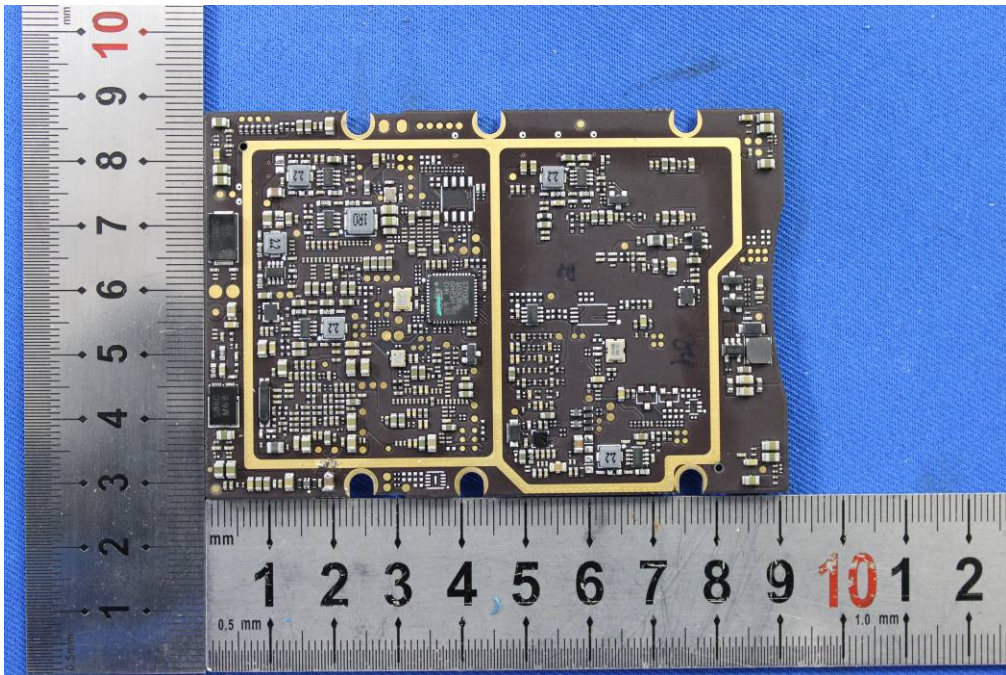

1 Photographs - EUT Constructional Details

Test model No.:WM332A

2.4G Antenna 1

2.4G Antenna 2

915M Antenna