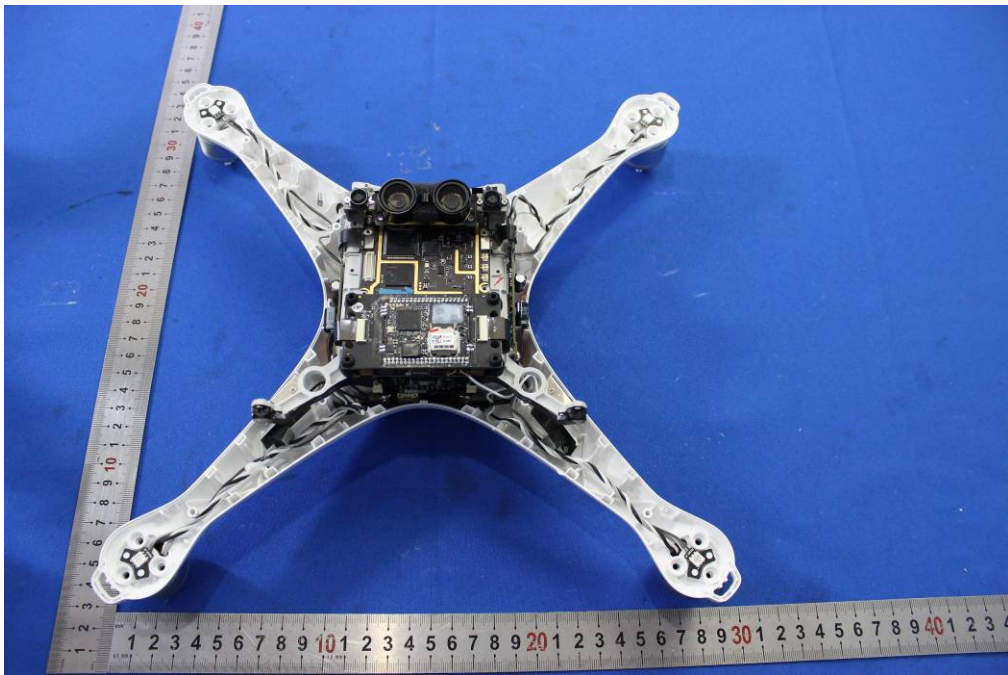

1 Photographs - EUT Constructional Details

Test model No.:WM332A

2.4G Antenna 1

2.4G Antenna 2

915M Antenna