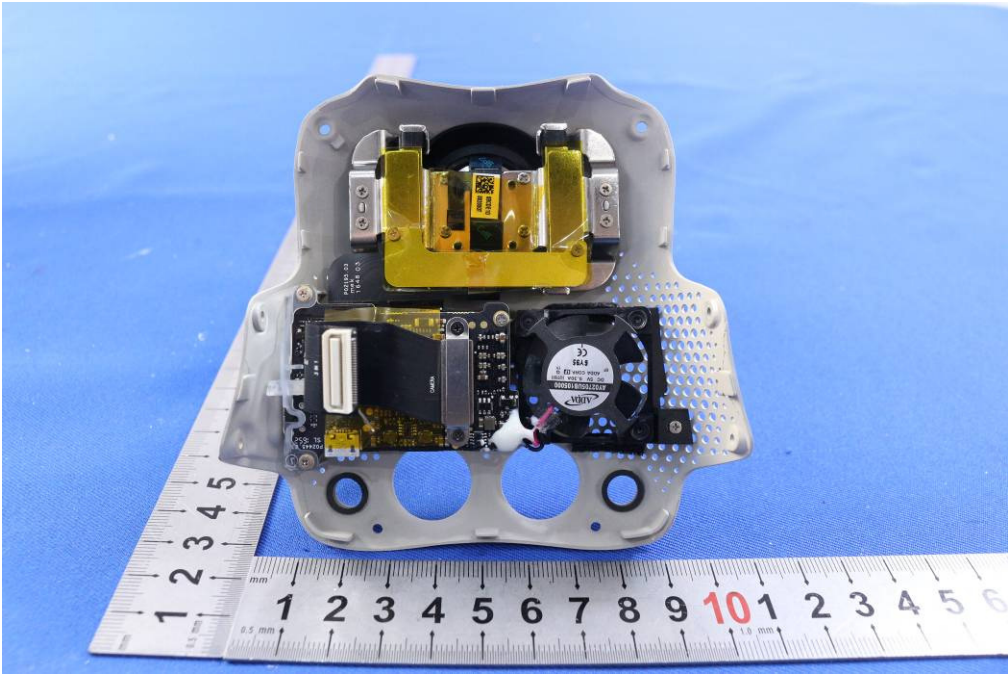

1 Photographs - EUT Constructional Details

Test model No.:WM332A

2.4G Antenna 1

2.4G Antenna 2

915M Antenna