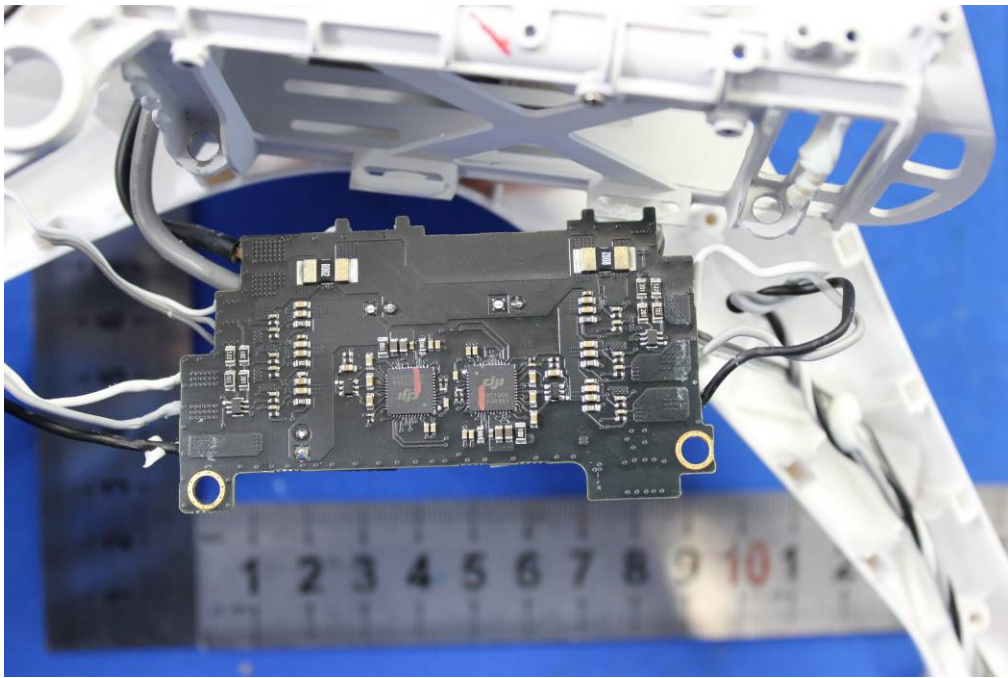

1 Photographs - EUT Constructional Details

Test model No.:WM332A

2.4G Antenna 1

2.4G Antenna 2

915M Antenna