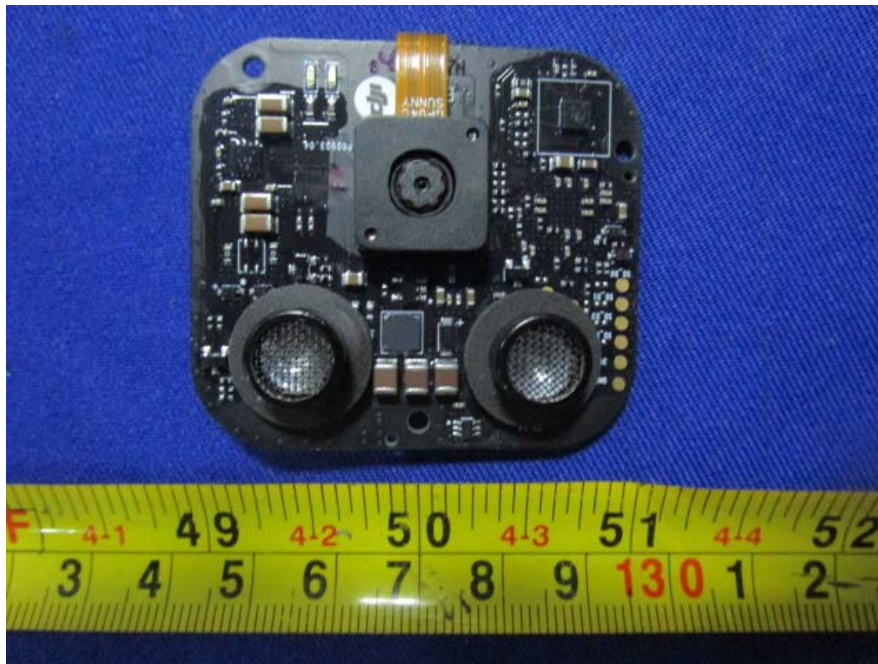

EUT –Main Board Bottom View

EUT -GPS Top View

EUT -GPS Unshielded View

EUT –GPS Bottom & Antenna View

EUT – Light Board Top View

EUT – Light Board Bottom View

EUT – Camera Uncover View

EUT – Camera Uncover View

EUT – Camera Uncover View

EUT –Camera Main Board Top View

EUT –Camera Main Board Bottom View

EUT – Camera Chip View

EUT – Camera Uncover View

EUT – Camera Uncover View

EUT –Sensor Board Top View

EUT –Sensor Board Bottom View

EUT – RF Module Top View

EUT –RF Module Top Unshielded View

EUT –RF Module Bottom View

EUT –Main Chip View

EUT –RF Chip View

EUT –RF Circuit View

EUT –Antenna View

EUT -RF Module Sub board Top View

EUT -RF Module Sub board Bottom View

EUT – Battery Top View

EUT – Battery Bottom View

EUT – Battery Label View