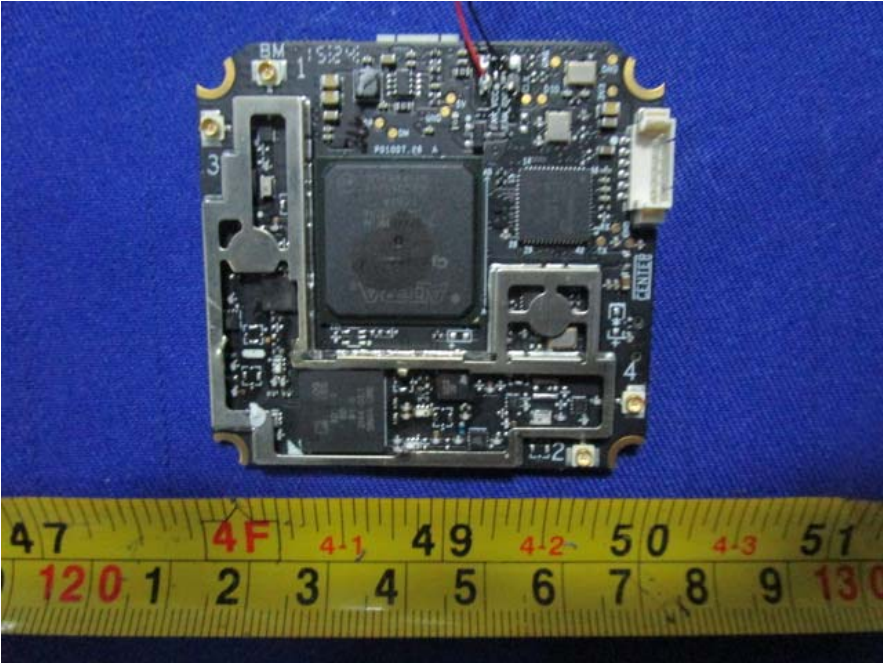

EUT –Main Board Bottom View

EUT -GPS Top View

EUT -GPS Unshielded View

EUT –GPS Bottom & Antenna View

EUT – Light Board Top View

EUT – Light Board Bottom View

EUT – Camera Uncover View

EUT – Camera Uncover View

EUT – Camera Uncover View

EUT –Camera Main Board Top View

EUT –Camera Main Board Bottom View

EUT – Camera Chip View

EUT – Camera Uncover View

EUT – Camera Uncover View

EUT –Sensor Board Top View

EUT –Sensor Board Bottom View

EUT – RF Module Top View

EUT –RF Module Top Unshielded View

EUT –RF Module Bottom View

EUT –Main Chip View

EUT –RF Chip View

EUT –RF Circuit View

EUT –Antenna View

EUT -RF Module Sub board Top View

EUT -RF Module Sub board Bottom View

EUT – Battery Top View

EUT – Battery Bottom View

EUT – Battery Label View