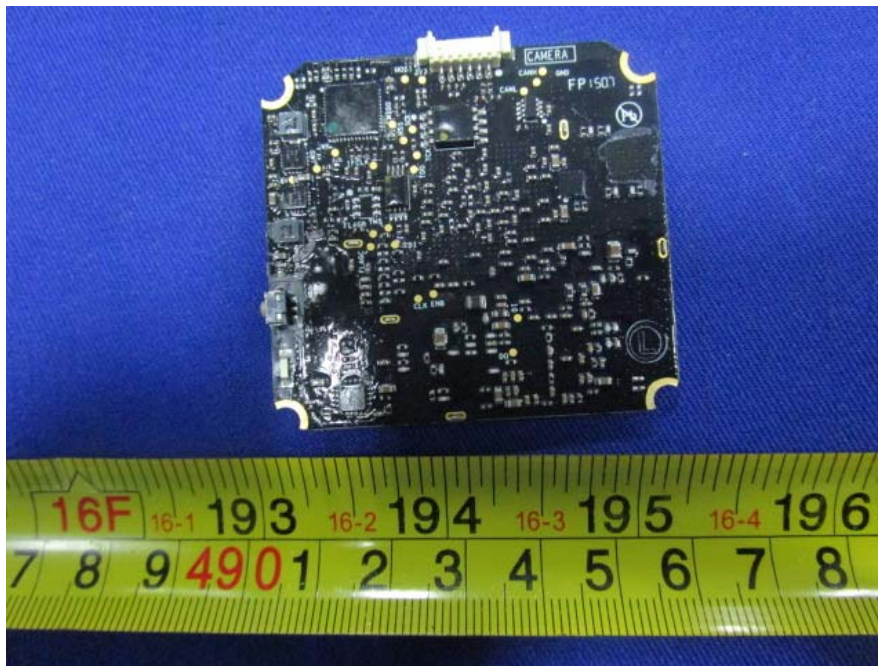

EUT –GPS Board Top View

EUT –GPS Board Bottom & Antenna View

EUT – GPS Module View

EUT – Light Board Top View

EUT – Light Board Bottom View

EUT – Antenna View

EUT – Camera Uncover View

EUT –Camera Main Board Top View

EUT –Camera Main Board Bottom View

EUT – Camera Sensor Board Top View

EUT –Camera Sensor Board Bottom View

EUT – RF Module Top View

EUT –RF Module Top Unshielded View

EUT –RF Module Bottom View

EUT –RF Module Subboard Top View

EUT –RF Module Subboard Bottom View

EUT – Battery Top View

EUT – Battery Bottom View

EUT – Battery Label View