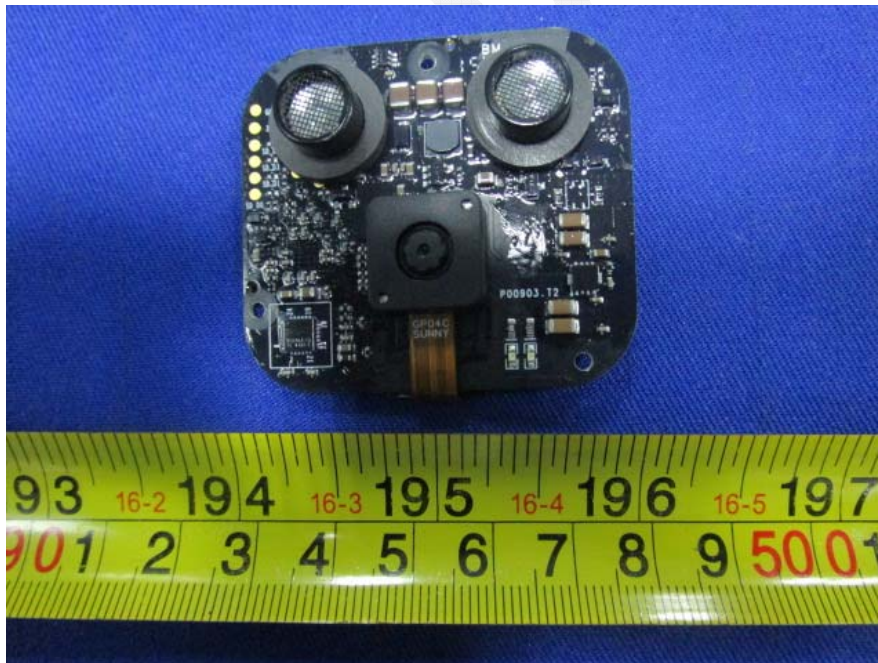

EUT –GPS Board Top View

EUT –GPS Board Bottom & Antenna View

EUT – GPS Module View

EUT – Light Board Top View

EUT – Light Board Bottom View

EUT – Antenna View

EUT – Camera Uncover View

EUT –Camera Main Board Top View

EUT –Camera Main Board Bottom View

EUT – Camera Sensor Board Top View

EUT –Camera Sensor Board Bottom View

EUT – RF Module Top View

EUT –RF Module Top Unshielded View

EUT –RF Module Bottom View

EUT –RF Module Subboard Top View

EUT –RF Module Subboard Bottom View

EUT – Battery Top View

EUT – Battery Bottom View

EUT – Battery Label View