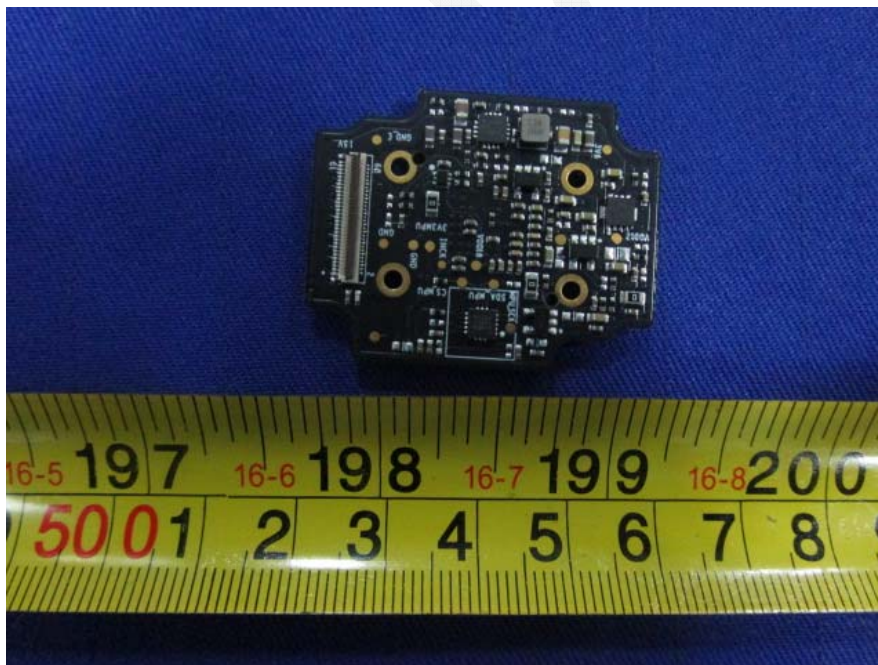

EUT –GPS Board Top View

EUT –GPS Board Bottom & Antenna View

EUT – GPS Module View

EUT – Light Board Top View

EUT – Light Board Bottom View

EUT – Antenna View

EUT – Camera Uncover View

EUT –Camera Main Board Top View

EUT –Camera Main Board Bottom View

EUT – Camera Sensor Board Top View

EUT –Camera Sensor Board Bottom View

EUT – RF Module Top View

EUT –RF Module Top Unshielded View

EUT –RF Module Bottom View

EUT –RF Module Subboard Top View

EUT –RF Module Subboard Bottom View

EUT – Battery Top View

EUT – Battery Bottom View

EUT – Battery Label View