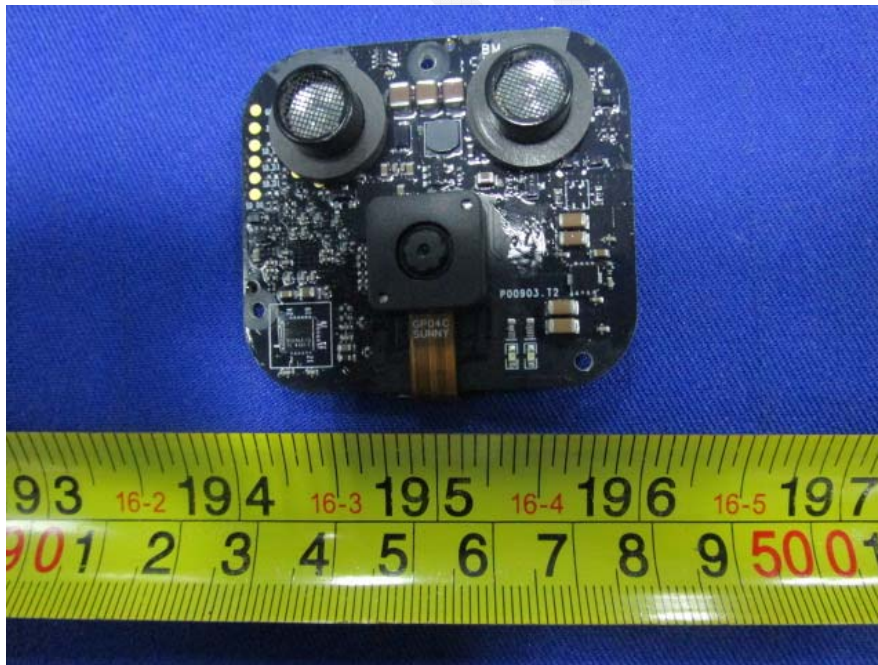

EXHIBIT C - EUT INTERNAL PHOTOGRAPHS

EUT –Uncover View

EUT –Uncover View

EUT –Main Board Top View

EUT –Main Board Top View

EUT –Main Board Bottom View

EUT –Uncover View

EUT –GPS Board Top View

EUT –GPS Board Bottom & Antenna View

EUT – Light Board Top View

EUT – Light Board Bottom View

EUT – Uncover View

Antenna
Location

EUT – Antenna View

EUT – RF Module Top View

EUT –RF Module Top Unshielded View

EUT –RF Module Bottom View

EUT –Camera Board Top View

EUT –Camera Board Bottom View

EUT – Main Camera Uncover View

EUT –Main Camera Main Board Top View

EUT –Main Camera Main Board Bottom View

EUT –Main Camera Sensor Board Top View

EUT –Main Camera Sensor Board Bottom View

EUT – Battery Top View

EUT – Battery Bottom View

EUT – Battery Label View