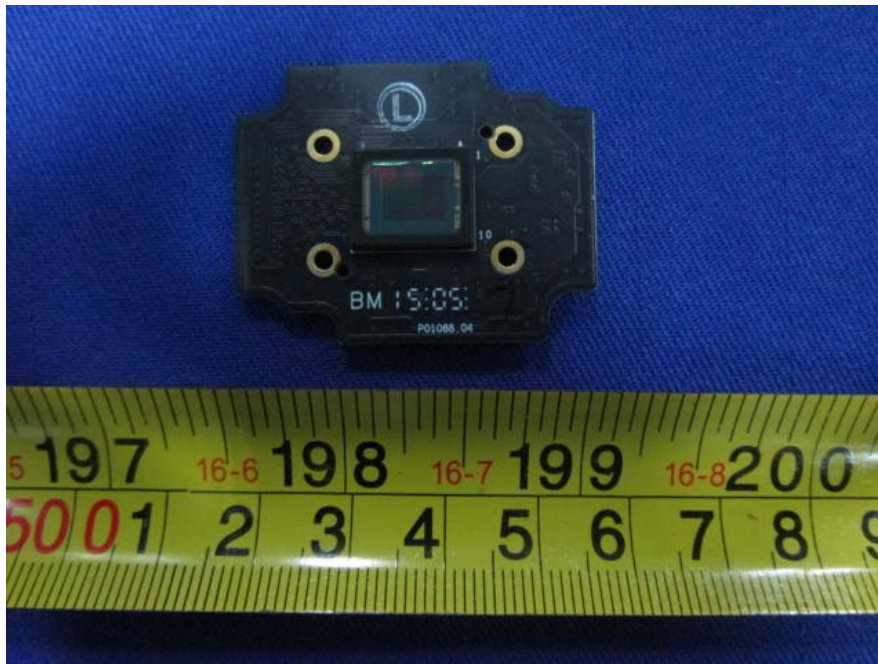

EUT –GPS Board Bottom & Antenna View

EUT – Light Board Top View

EUT – Light Board Bottom View

EUT – Uncover View

Antenna
Location

EUT – Antenna View

EUT – RF Module Top View

EUT –RF Module Top Unshielded View

EUT –RF Module Bottom View

EUT –Camera Board Top View

EUT –Camera Board Bottom View

EUT – Main Camera Uncover View

EUT –Main Camera Main Board Top View

EUT –Main Camera Main Board Bottom View

EUT –Main Camera Sensor Board Top View

EUT –Main Camera Sensor Board Bottom View

EUT – Battery Top View

EUT – Battery Bottom View

EUT – Battery Label View