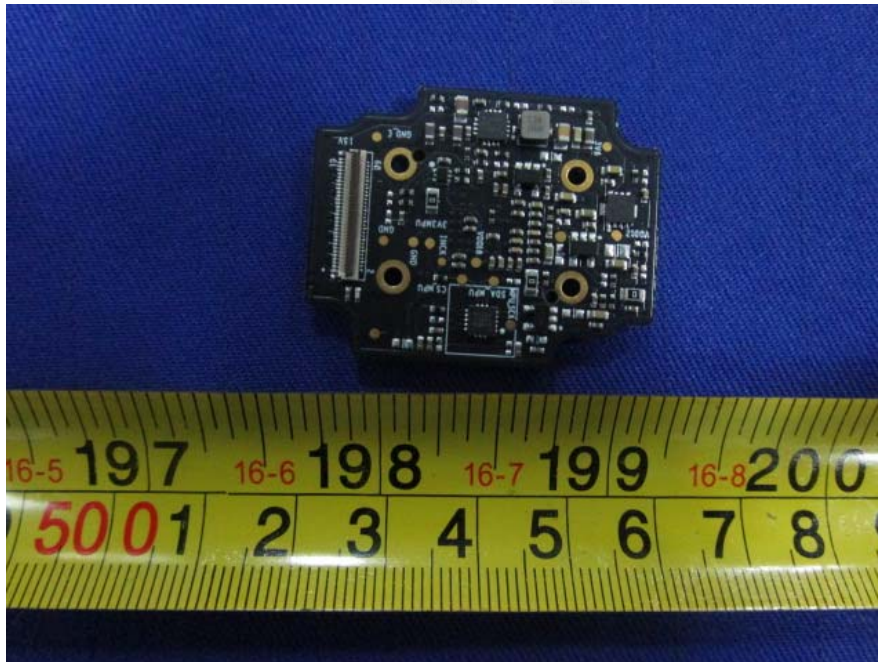

EUT –GPS Board Bottom & Antenna View

EUT – Light Board Top View

EUT – Light Board Bottom View

EUT – Uncover View

Antenna
Location

EUT – Antenna View

EUT – RF Module Top View

EUT –RF Module Top Unshielded View

EUT –RF Module Bottom View

EUT –Camera Board Top View

EUT –Camera Board Bottom View

EUT – Main Camera Uncover View

EUT –Main Camera Main Board Top View

EUT –Main Camera Main Board Bottom View

EUT –Main Camera Sensor Board Top View

EUT –Main Camera Sensor Board Bottom View

EUT – Battery Top View

EUT – Battery Bottom View

EUT – Battery Label View