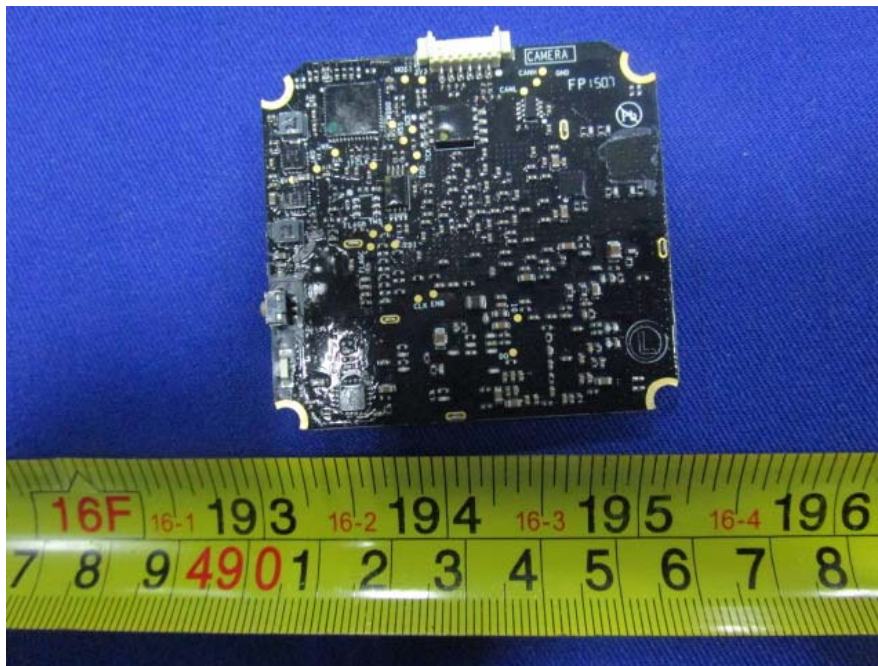

EXHIBIT C - EUT INTERNAL PHOTOGRAPHS

EUT –Uncover View

EUT –Uncover View

EUT –Main Board Top View

EUT –Main Board Top View

EUT –Main Board Bottom View

EUT –Uncover View

EUT –GPS Board Top View

EUT –GPS Board Bottom & Antenna View

EUT – Light Board Top View

EUT – Light Board Bottom View

EUT – Uncover View

Antenna
Location

EUT – Antenna View

EUT – RF Module Top View

EUT –RF Module Top Unshielded View

EUT –RF Module Bottom View

EUT –Camera Board Top View

EUT –Camera Board Bottom View

EUT – Main Camera Uncover View

EUT –Main Camera Main Board Top View

EUT –Main Camera Main Board Bottom View

EUT –Main Camera Sensor Board Top View

EUT –Main Camera Sensor Board Bottom View

EUT – Battery Top View

EUT – Battery Bottom View

EUT – Battery Label View