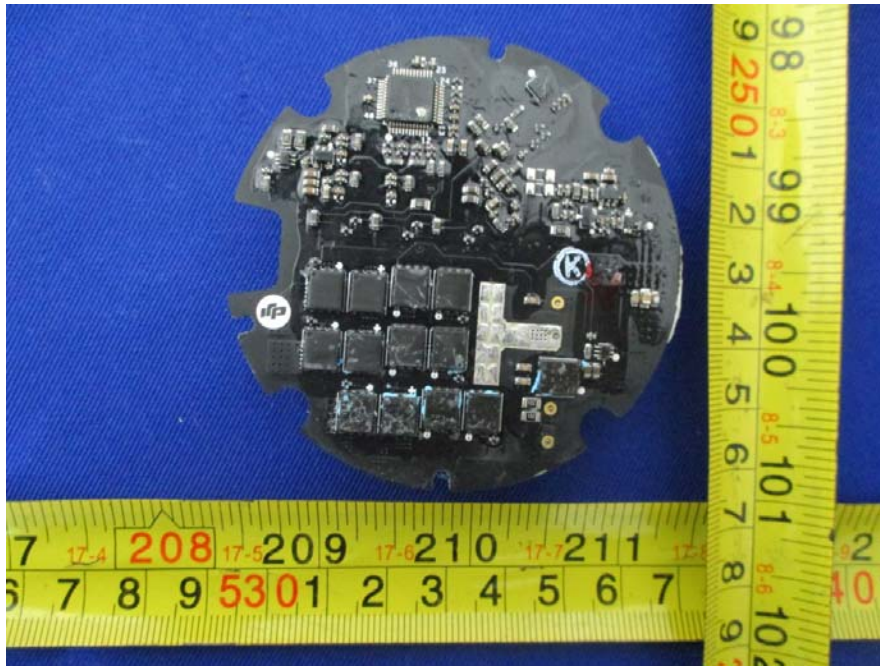

EUT – PMU PRO Module Board Top View

EUT – PMU PRO Module Board Bottom View

EUT – Frame Arm View

EUT – Frame Arm Uncover View

EUT – Motor Control Board Top View

EUT – Motor Control Board Bottom View

EUT – RF Antenna View

EUT – RF Antenna View

Model:WIN 4

EUT – Uncover View

EUT – Uncover View

EUT – Uncover View

EUT – Uncover View

EUT – Uncover View

EUT – Uncover View