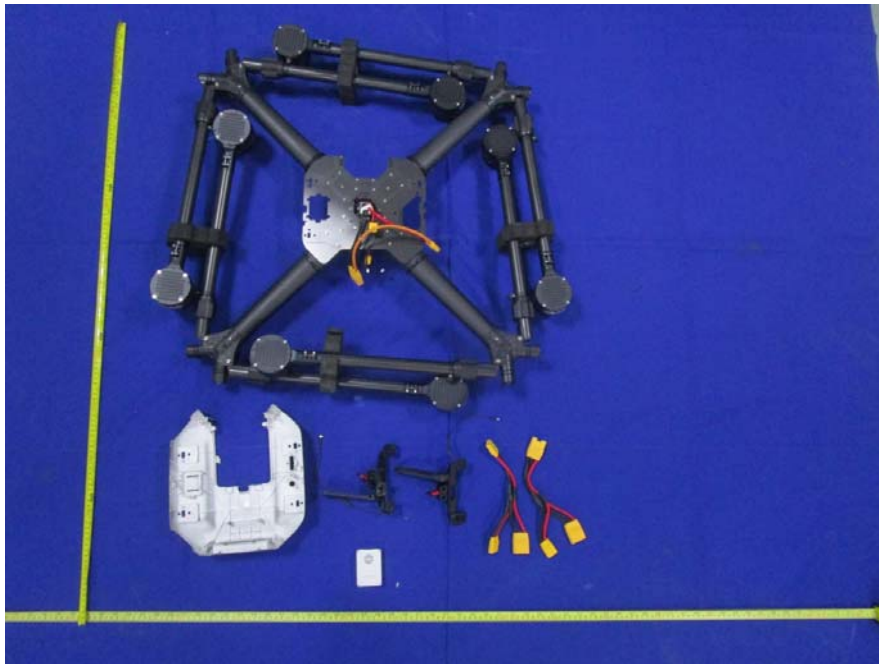

EUT – Frame Arm View

EUT – Frame Arm Uncover View

EUT – Frame Arm Uncover View

EUT – Motor Control Board Top View

EUT – Motor Control Board Bottom View

EUT – RF Antenna View

Model:WIN 8

EUT – Uncover View

EUT – Uncover View

EUT – Uncover View

EUT – Uncover View

EUT – Uncover View

EUT – Uncover View

EUT – Frame Arm View 1

EUT – Frame Arm View 2

EUT – Main Board View

EUT – Uncover View

EUT – PMU PRO Module Top View

EUT – PMU PRO Module Bottom View

EUT – PMU PRO Module Uncover View

EUT – PMU PRO Module Board Top View

EUT – PMU PRO Module Board Bottom View

EUT – RF Antenna View

The common parts between these three models are as follow:

EUT – Main Board Top View

EUT – Main Board Bottom View

EUT – GPS Module Top View

EUT – GPS Module Bottom View

EUT – GPS Module Bottom Unshielded 1 View