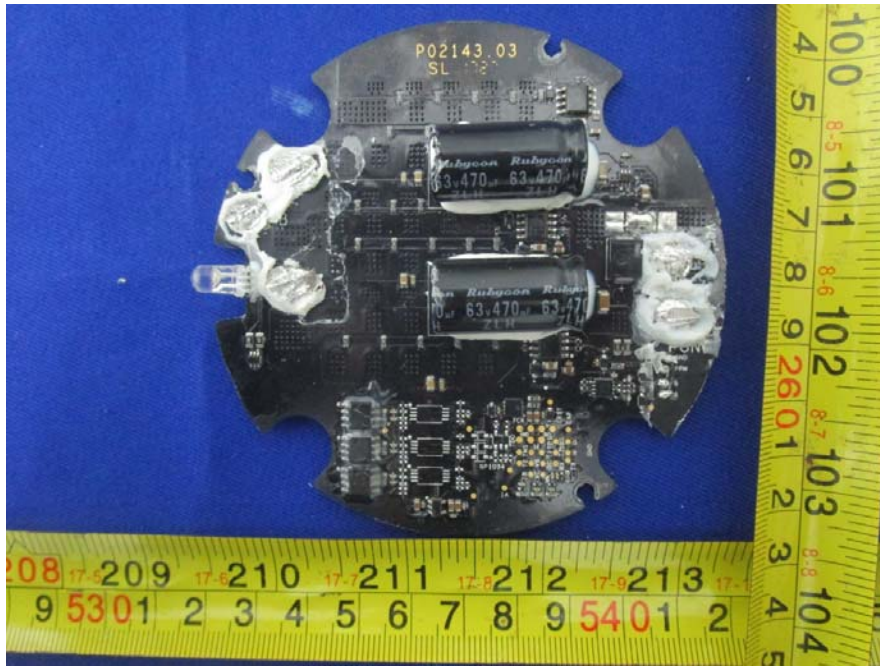

EUT – Frame Arm View

EUT – Frame Arm Uncover View

EUT – Frame Arm Uncover View

EUT – Motor Control Board Top View

EUT – Motor Control Board Bottom View

EUT – RF Antenna View

Model:WIN 8

EUT – Uncover View

EUT – Uncover View

EUT – Uncover View

EUT – Uncover View

EUT – Uncover View

EUT – Uncover View

EUT – Frame Arm View 1

EUT – Frame Arm View 2

EUT – Main Board View