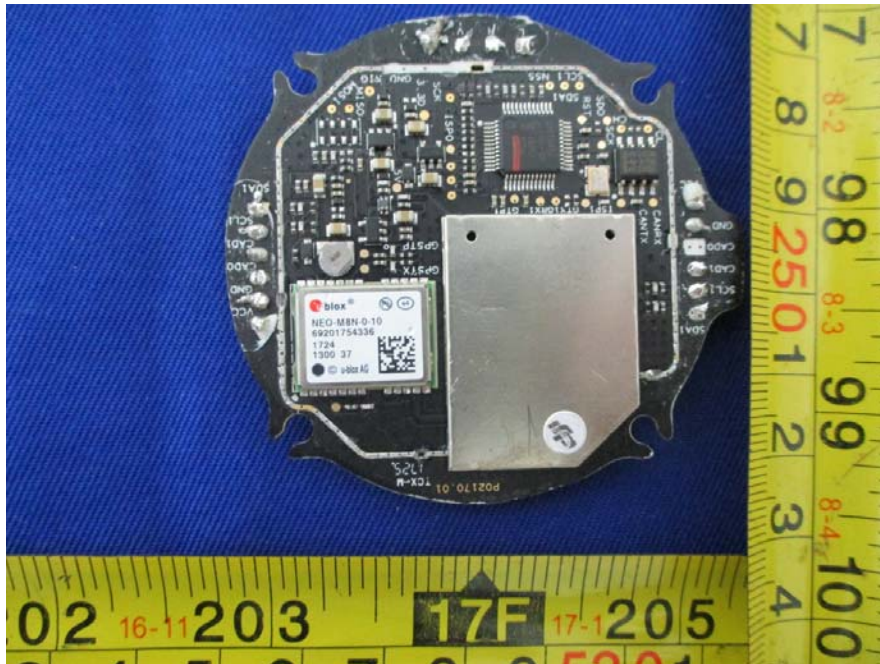

EUT – Uncover View

EUT – PMU PRO Module Top View

EUT – PMU PRO Module Bottom View

EUT – PMU PRO Module Uncover View

EUT – PMU PRO Module Board Top View

EUT – PMU PRO Module Board Bottom View

EUT – RF Antenna View

The common parts between these three models are as follow:

EUT – Main Board Top View

EUT – Main Board Bottom View

EUT – GPS Module Top View

EUT – GPS Module Bottom View

EUT – GPS Module Bottom Unshielded 1 View

EUT – GPS Module View

EUT – GPS Module Bottom Unshielded 2 View

EUT – RF Module Top View

EUT – RF Module Bottom View

EUT – RF Module Side View

EUT – RF Module Side View

EUT – RF Module Antenna Port View

EUT – RF Module Uncover View

EUT – RF Module Driver Board Top View

EUT – RF Module Driver Board Bottom View

EUT – RF Module RF Board Top View

EUT – RF Module RF Board Bottom View

EUT – RF Chip View

EUT – IMU PRO Module View

EUT – IMU PRO Module Uncover View