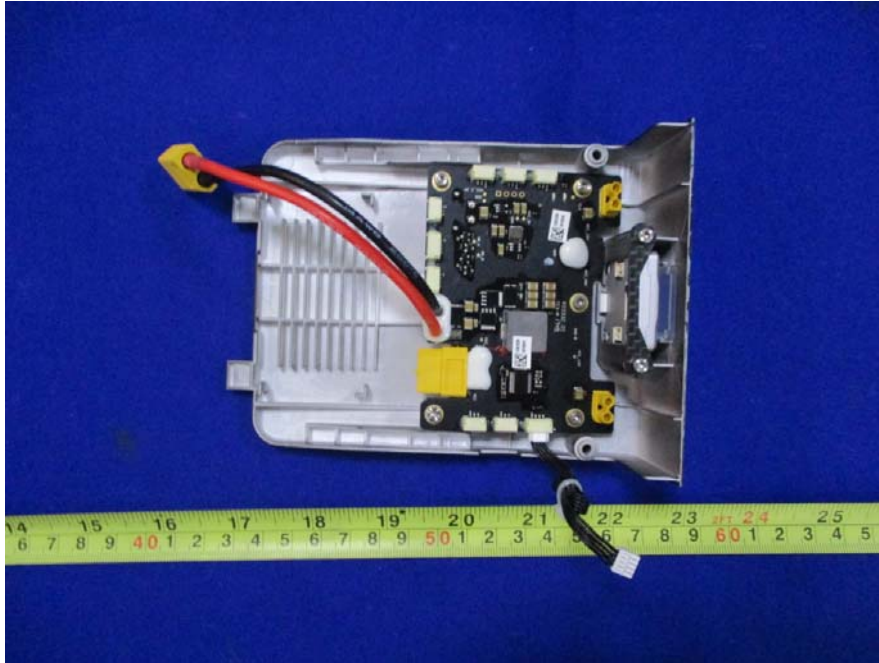

EUT – Frame Arm View

EUT – Frame Arm Uncover View

EUT – Frame Arm Uncover View

EUT – Motor Control Board Top View

EUT – Motor Control Board Bottom View

EUT – RF Antenna View

Model:WIN 8

EUT – Uncover View

EUT – Uncover View

EUT – Uncover View

EUT – Uncover View

EUT – Uncover View

EUT – Uncover View

EUT – Frame Arm View 1

EUT – Frame Arm View 2

EUT – Main Board View

EUT – Uncover View

EUT – PMU PRO Module Top View

EUT – PMU PRO Module Bottom View

EUT – PMU PRO Module Uncover View

EUT – PMU PRO Module Board Top View

EUT – PMU PRO Module Board Bottom View

EUT – RF Antenna View