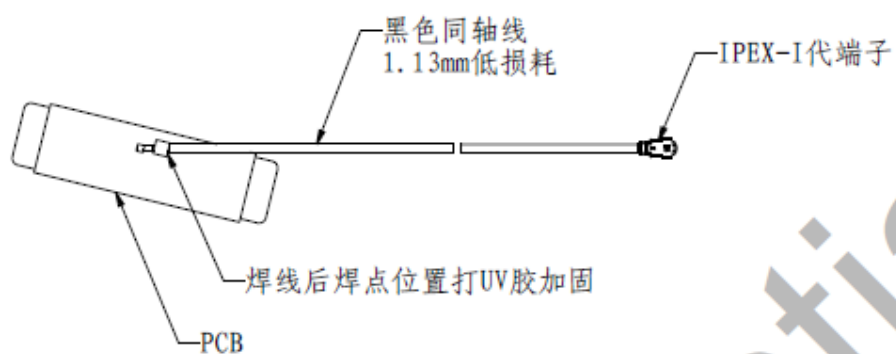

Phi=90

5.2G 水平面

5.2G 俯仰面

Phi=0

Phi=90°

• 1.3 Structure drawing

↙

↘

1. RC701 WIFI ANT3

Model name: RC701 WIFI ANT3 LEFT

1.1 Basic Specifications

No.	Specification	Descriptions	Notes	
1	Antenna Name	RC70 WIFI ANT 3 RIGHT		
2	Brand	DJI		
3	Operation Frequency	2.4~2.483GHz; 5.15~5.25GHz 5.725~5.85GHz		
4	Connector Type	IPEX-1		
5	Impedance	50ohm		
6	Gain	2.30 dBi @2.4~2.483GHz 5.34 dBi@5.15~5.25GHz 5.72 dBi@5.725~5.85GHz		
7	Efficiency	≥45%		
8	VSWR	≤3.0		
9	Polarization type	Linear		
10	3dB <u>Beamwidth</u>	Omnidirectional horizontal		
11	Weight			