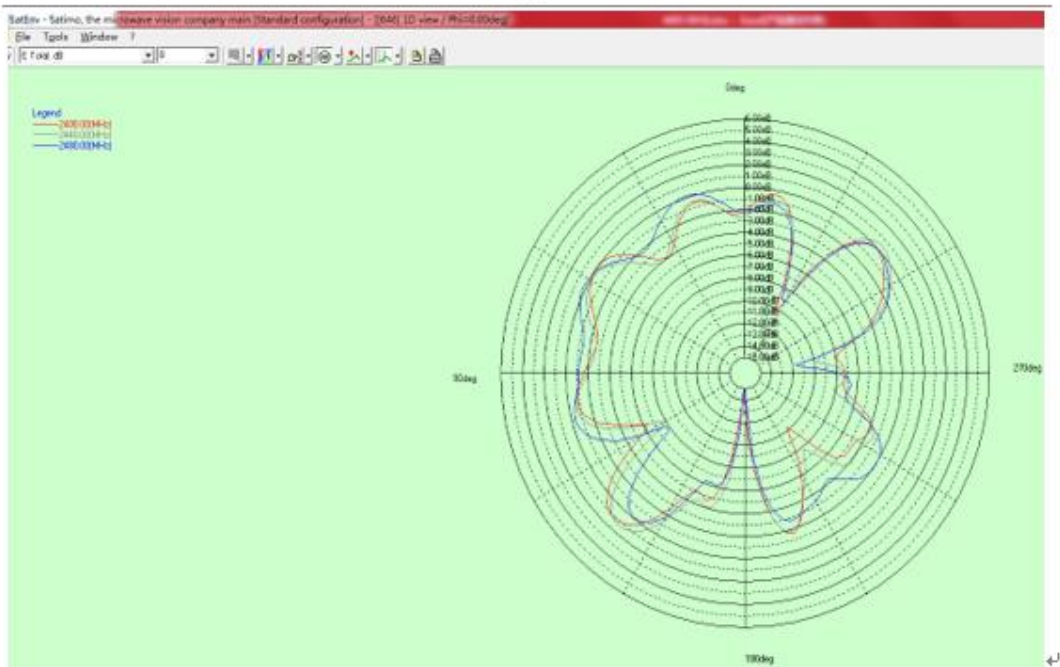

1. RC701 WIFI ANT3

Model name: RC701 WIFI ANT3 LEFT

1.1 Basic Specifications

No.	Specification	Descriptions	Notes	
1	Antenna Name	RC70 WIFI ANT 3 RIGHT		
2	Brand	DJI		
3	Operation Frequency	2.4~2.483GHz; 5.15~5.25GHz 5.725~5.85GHz		
4	Connector Type	IPEX-1		
5	Impedance	50ohm		
6	Gain	2.30 dBi @2.4~2.483GHz 5.34 dBi@5.15~5.25GHz 5.72 dBi@5.725~5.85GHz		
7	Efficiency	≥45%		
8	VSWR	≤3.0		
9	Polarization type	Linear		
10	3dB <u>Beamwidth</u>	Omnidirectional horizontal		
11	Weight			

1.2 radiation pattern

Frequency (MHz)	Efficiency	Gain(dBi)
2400	46%	1.81
2440	51%	2.30
2480	53%	2.24
5150	56%	5.34
5200	51%	5.30
5250	52%	5.34
5725	58%	5.72
5750	56%	5.07
5800	55%	4.80
5850	53%	4.38

↙

2.4G 水平面

↙

2.4G 俯仰面

Phi=0

Phi=90°

5.8G 水平面

5.8G 俯仰面

Phi=0

Phi=90