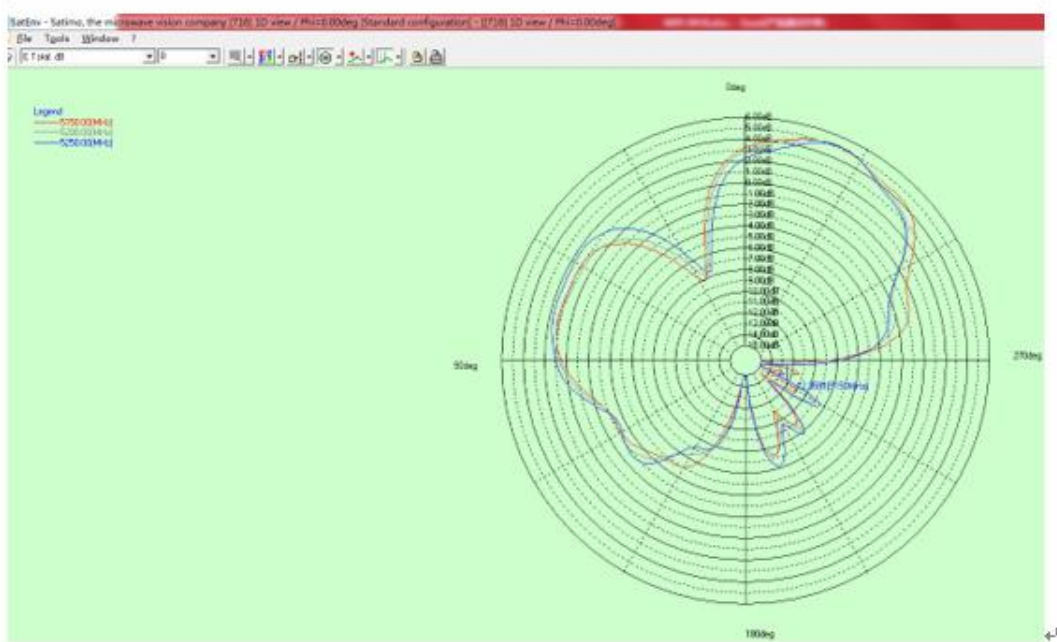

↙

2.4G 俯仰面

Phi=0

Phi=90°

5.8G 水平面

5.8G 俯仰面

Phi=0

Phi=90

5.2G 水平面

5.2G 俯仰面
Phi=0

Phi=90°

↙

• 1.3 Structure drawing

Name of the antenna manufacturer INPAQ Technology Suzhou CO.Ltd

Address of the antenna manufacturer No.5 Chunqiu Road, Xiangcheng Dsitric,Suzhou, Jiangsu Province