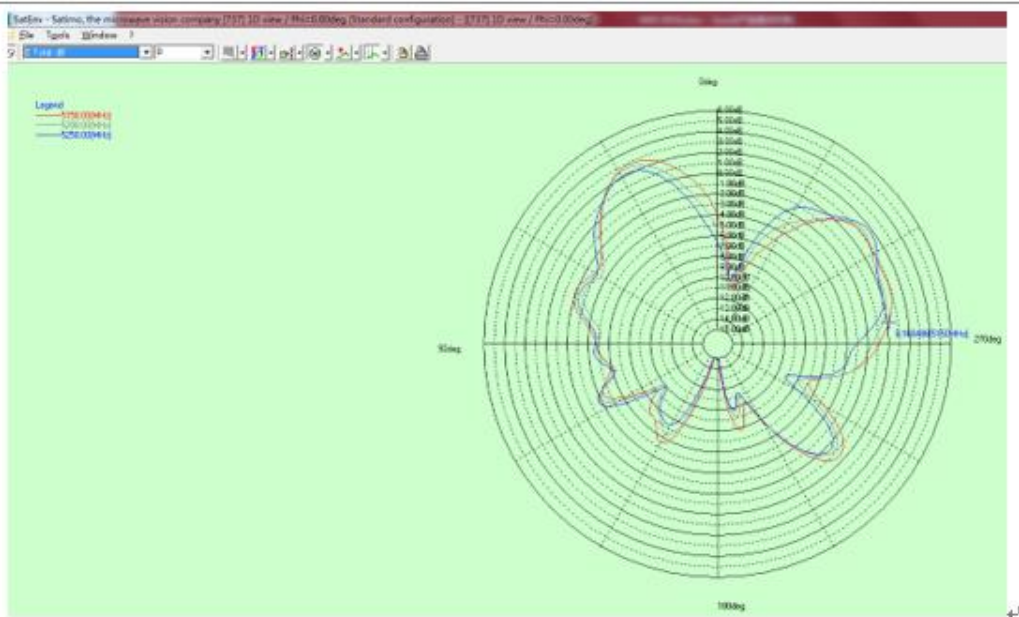

↵

2.4G 俯仰面

Phi=0

Phi=90°

↕
↕

5.8G 水平面↕

5.8G 俯仰面

Phi=0

Phi=90

5.2G 水平面

5.2G 俯仰面

Phi=0

Phi=90°

• 1.3 Structure drawing

↙

↘

1. RC701 WIFI ANT3

Model name: RC701 WIFI ANT3 LEFT

1.1 Basic Specifications

No.	Specification	Descriptions	Notes	
1	Antenna Name	RC70 WIFI ANT 3 RIGHT		
2	Brand	DJI		
3	Operation Frequency	2.4~2.483GHz; 5.15~5.25GHz 5.725~5.85GHz		
4	Connector Type	IPEX-1		
5	Impedance	50ohm		
6	Gain	2.30 dBi @2.4~2.483GHz 5.34 dBi@5.15~5.25GHz 5.72 dBi@5.725~5.85GHz		
7	Efficiency	≥45%		
8	VSWR	≤3.0		
9	Polarization type	Linear		
10	3dB <u>Beamwidth</u>	Omnidirectional horizontal		
11	Weight			

↙

2.4G 俯仰面

Phi=0

Phi=90°

5.8G 水平面

5.8G 俯仰面

Phi=0

Phi=90