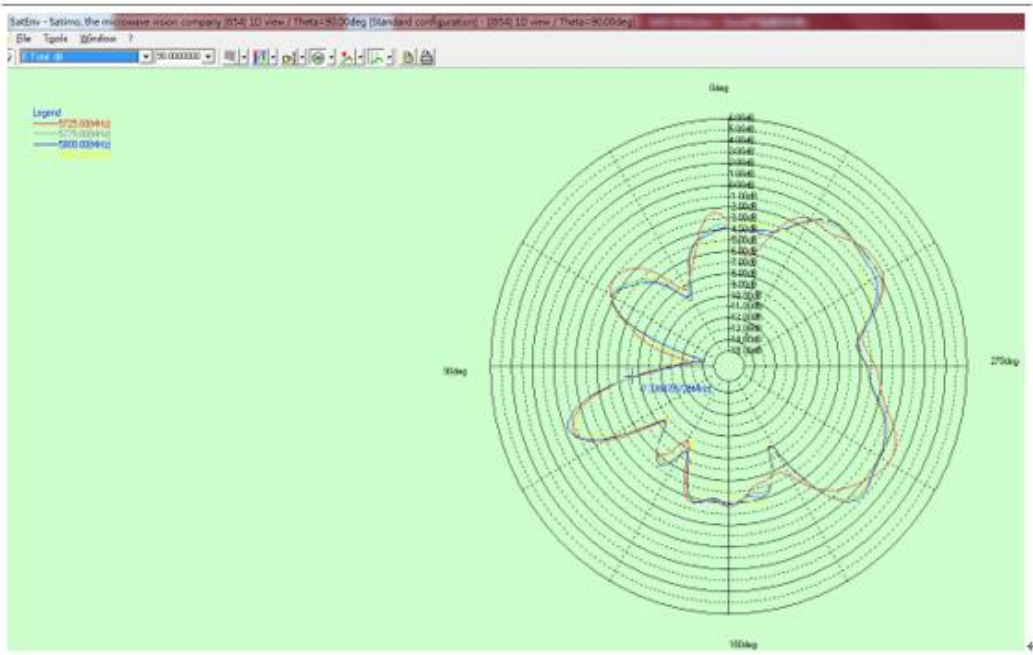

↙

2.4G 俯仰面

Phi=0

Phi=90°

5.8G 水平面

5.8G 俯仰面

Phi=0

Phi=90

5.2G 水平面

5.2G 俯仰面
Phi=0

Phi=90°

↙

• 1.3 Structure drawing

Name of the antenna manufacturer INPAQ Technology Suzhou CO.Ltd

Address of the antenna manufacturer No.5 Chunqiu Road, Xiangcheng Dsitric,Suzhou, Jiangsu Province