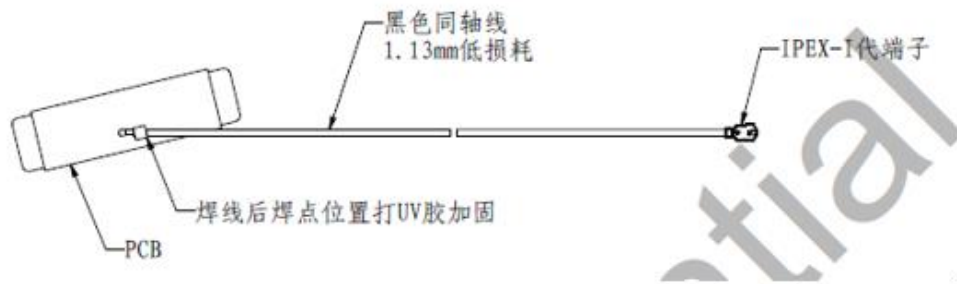

5.2G 水平面

5.2G 俯仰面
Phi=0

Phi=90°

↙

• 1.3 Structure drawing

Name of the antenna manufacturer INPAQ Technology Suzhou CO.Ltd

Address of the antenna manufacturer No.5 Chunqiu Road, Xiangcheng Dsitric,Suzhou, Jiangsu Province