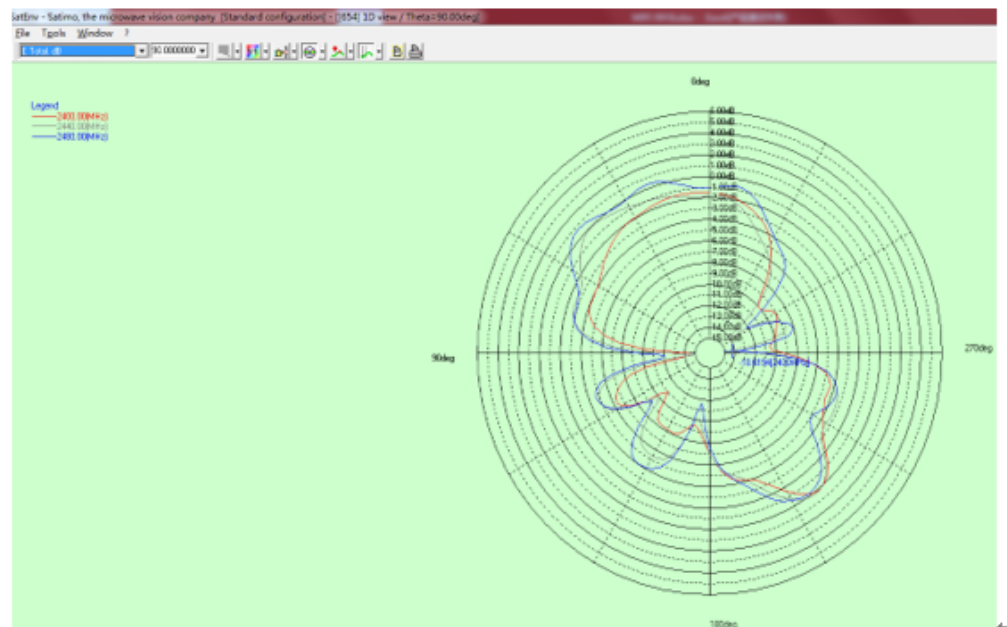

Phi=90

5.2G 水平面

5.2G 俯仰面

Phi=0

Phi=90°

• 1.3 Structure drawing

↙

↘

1. RC701 WIFI ANT3

Model name: RC701 WIFI ANT3 LEFT

1.1 Basic Specifications

No.	Specification	Descriptions	Notes	
1	Antenna Name	RC70 WIFI ANT 3 RIGHT		
2	Brand	DJI		
3	Operation Frequency	2.4~2.483GHz; 5.15~5.25GHz 5.725~5.85GHz		
4	Connector Type	IPEX-1		
5	Impedance	50ohm		
6	Gain	2.30 dBi @2.4~2.483GHz 5.34 dBi@5.15~5.25GHz 5.72 dBi@5.725~5.85GHz		
7	Efficiency	≥45%		
8	VSWR	≤3.0		
9	Polarization type	Linear		
10	3dB <u>Beamwidth</u>	Omnidirectional horizontal		
11	Weight			

↙

2.4G 俯仰面

Phi=0

Phi=90°

5.8G 水平面

5.8G 俯仰面

Phi=0

Phi=90