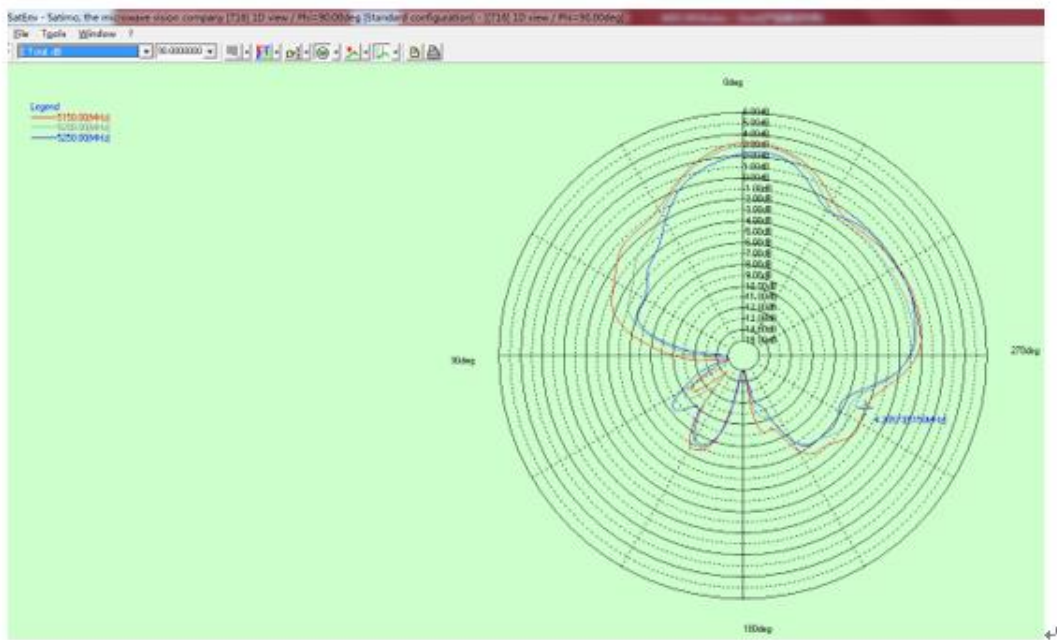

↙

2.4G 俯仰面

Phi=0

Phi=90°

5.8G 水平面

5.8G 俯仰面

Phi=0

Phi=90

5.2G 水平面

5.2G 俯仰面
Phi=0

Phi=90°

↙

• 1.3 Structure drawing

Name of the antenna manufacturer INPAQ Technology Suzhou CO.Ltd

Address of the antenna manufacturer No.5 Chunqiu Road, Xiangcheng Dsitric,Suzhou, Jiangsu Province