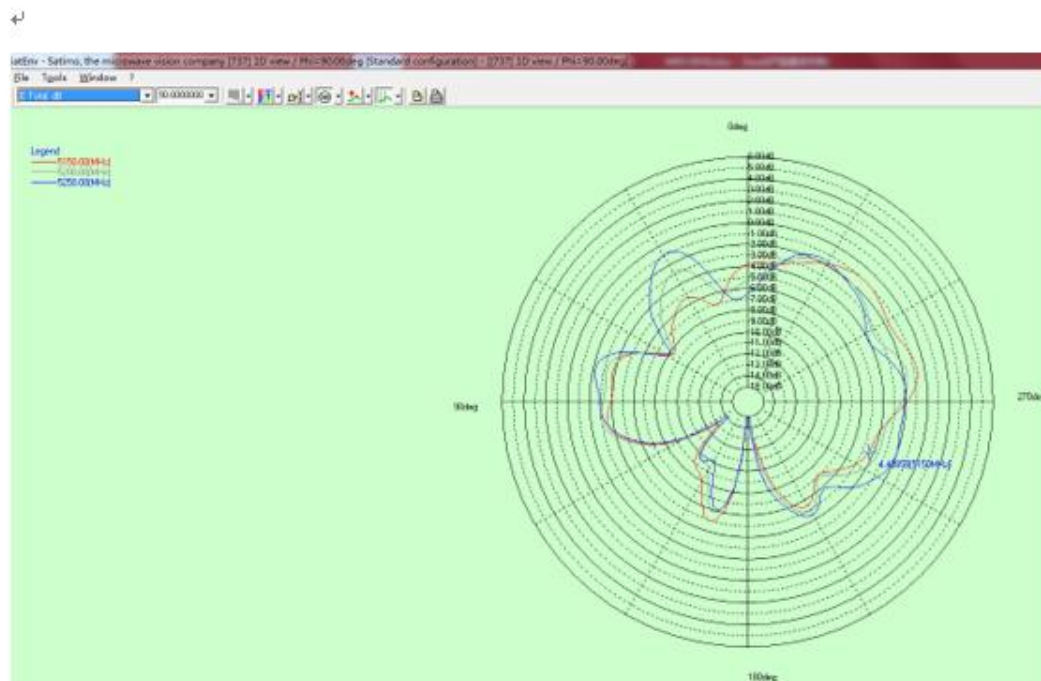

Phi=90

5.2G 水平面

5.2G 俯仰面

Phi=0

Phi=90°

• 1.3 Structure drawing

↙

↘

1. RC701 WIFI ANT3

Model name: RC701 WIFI ANT3 LEFT

1.1 Basic Specifications

No.	Specification	Descriptions	Notes	
1	Antenna Name	RC70 WIFI ANT 3 RIGHT		
2	Brand	DJI		
3	Operation Frequency	2.4~2.483GHz; 5.15~5.25GHz 5.725~5.85GHz		
4	Connector Type	IPEX-1		
5	Impedance	50ohm		
6	Gain	2.30 dBi @2.4~2.483GHz 5.34 dBi@5.15~5.25GHz 5.72 dBi@5.725~5.85GHz		
7	Efficiency	≥45%		
8	VSWR	≤3.0		
9	Polarization type	Linear		
10	3dB <u>Beamwidth</u>	Omnidirectional horizontal		
11	Weight			

↙

2.4G 俯仰面

Phi=0

Phi=90°

5.8G 水平面

5.8G 俯仰面

Phi=0

Phi=90