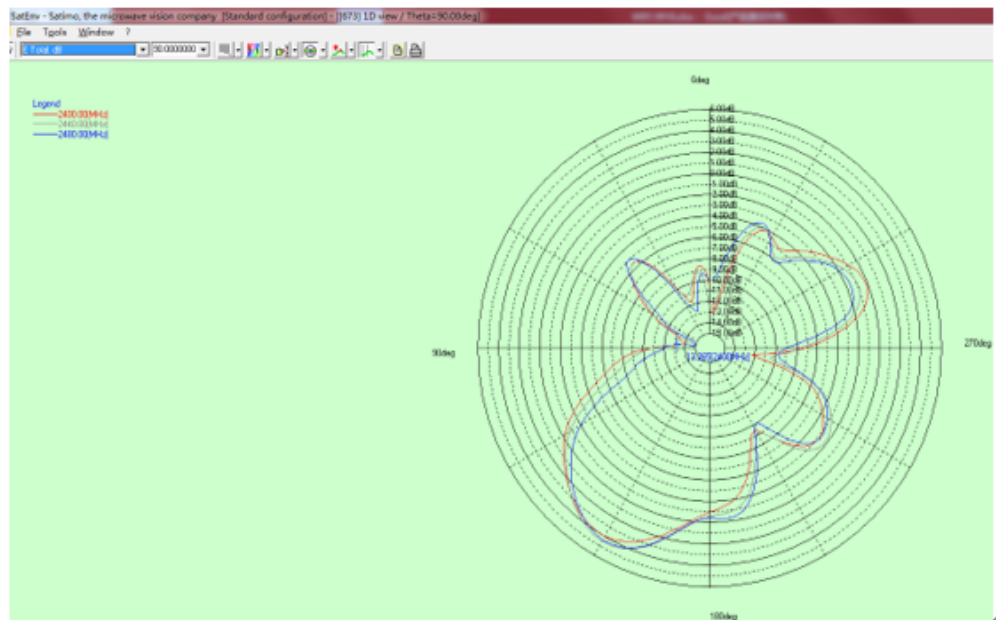

1. RC701 WIFI ANT2

Model name: RC701 WIFI ANT2 LEFT

1.1 Basic Specifications

No.	Specification	Descriptions	Notes	
1	Antenna Name	RC701 WIFI ANT2 LEFT		
2	Brand	DJI		
3	Operation Frequency	2.4~2.483GHz; 5.15~5.25GHz 5.725~5.85GHz		
4	Connector Type	IPEX-1		
5	Impedance	50ohm		
6	Gain	4.56 dBi @2.4~2.483GHz 3.34 dBi@5.15~5.25GHz 4.81 dBi@5.725~5.85GHz		
7	Efficiency	$\geq 45\%$		
8	VSWR	≤ 3.0		
9	Polarization type	Linear		
10	3dB <u>Beamwidth</u>	Omnidirectional horizontal		
11	Weight			

↵

2.4G 俯仰面

Phi=0

Phi=90°

↕
↕

5.8G 水平面↕

5.8G 俯仰面

Phi=0

Phi=90

5.2G 水平面

5.2G 俯仰面

Phi=0

Phi=90°

• 1.3 Structure drawing

↙

↘