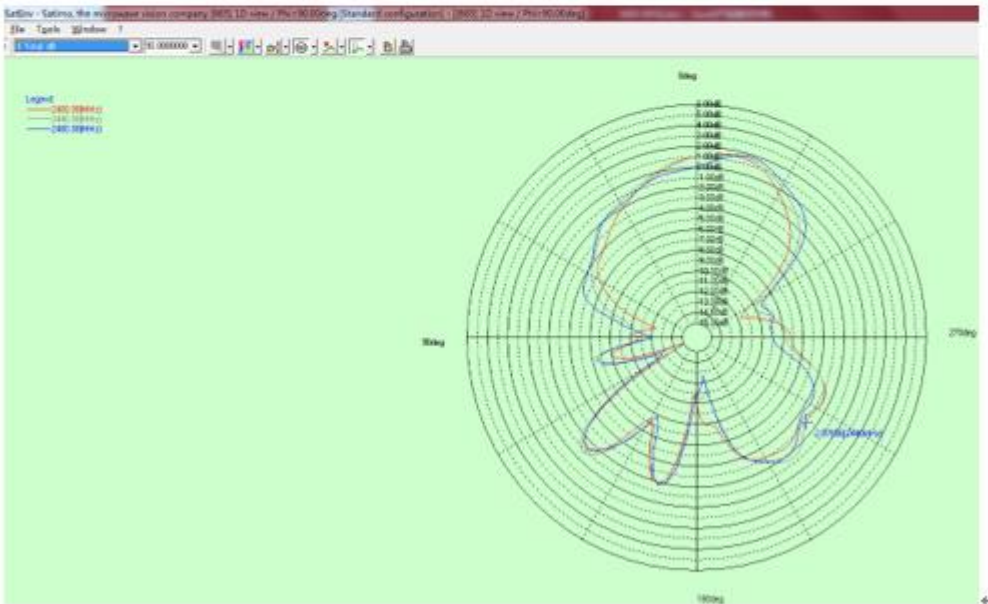

1. RC701 WIFI ANT2

Model name: RC701 WIFI ANT2 LEFT

1.1 Basic Specifications

No.	Specification	Descriptions	Notes	
1	Antenna Name	RC701 WIFI ANT2 LEFT		
2	Brand	DJI		
3	Operation Frequency	2.4~2.483GHz; 5.15~5.25GHz 5.725~5.85GHz		
4	Connector Type	IPEX-1		
5	Impedance	50ohm		
6	Gain	4.56 dBi @2.4~2.483GHz 3.34 dBi@5.15~5.25GHz 4.81 dBi@5.725~5.85GHz		
7	Efficiency	$\geq 45\%$		
8	VSWR	≤ 3.0		
9	Polarization type	Linear		
10	3dB <u>Beamwidth</u>	Omnidirectional horizontal		
11	Weight			

↵

1.2 radiation pattern

Frequency (MHz)	Efficiency	Gain(dBi)
2400	57%	4.22
2440	60%	4.56
2480	61%	4.35
5150	48%	2.82
5200	45%	2.89
5250	47%	3.34
5725	56%	4.01
5750	59%	4.53
5800	60%	4.63
5850	61%	4.81

↵

2.4G 水平面

↵

2.4G 俯仰面

Phi=0

Phi=90°

↕
↕

5.8G 水平面↕

5.8G 俯仰面

Phi=0

Phi=90

5.2G 水平面

5.2G 俯仰面

Phi=0

Phi=90°

• 1.3 Structure drawing

↙

↘