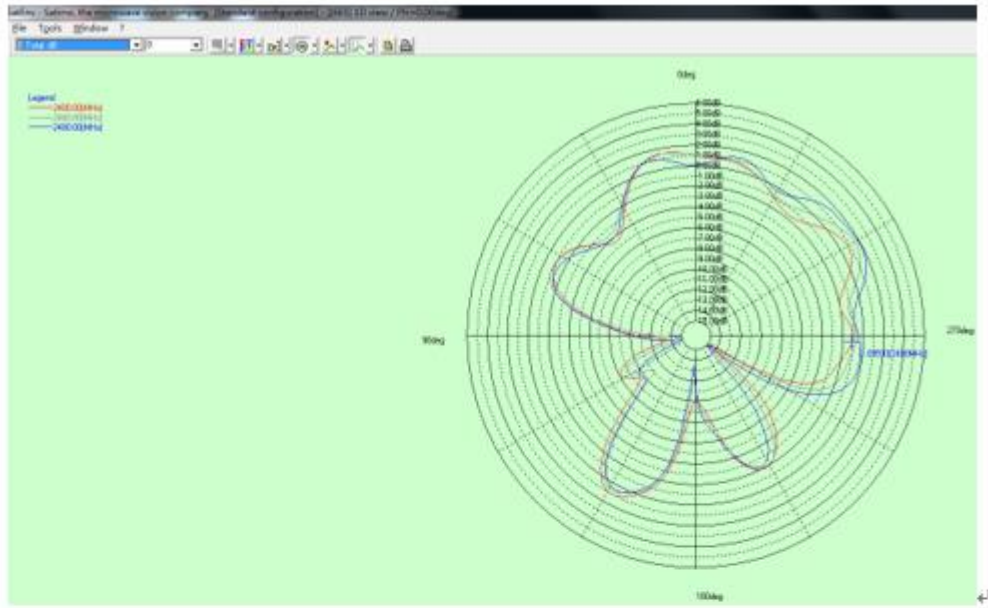

1. RC701 WIFI ANT2

Model name: RC701 WIFI ANT2 LEFT

1.1 Basic Specifications

No.	Specification	Descriptions	Notes	
1	Antenna Name	RC701 WIFI ANT2 LEFT		
2	Brand	DJI		
3	Operation Frequency	2.4~2.483GHz; 5.15~5.25GHz 5.725~5.85GHz		
4	Connector Type	IPEX-1		
5	Impedance	50ohm		
6	Gain	4.56 dBi @2.4~2.483GHz 3.34 dBi@5.15~5.25GHz 4.81 dBi@5.725~5.85GHz		
7	Efficiency	$\geq 45\%$		
8	VSWR	≤ 3.0		
9	Polarization type	Linear		
10	3dB <u>Beamwidth</u>	Omnidirectional horizontal		
11	Weight			

↵

1.2 radiation pattern

Frequency (MHz)	Efficiency	Gain(dBi)
2400	57%	4.22
2440	60%	4.56
2480	61%	4.35
5150	48%	2.82
5200	45%	2.89
5250	47%	3.34
5725	56%	4.01
5750	59%	4.53
5800	60%	4.63
5850	61%	4.81

↵

2.4G 水平面

↵

2.4G 俯仰面

Phi=0

Phi=90°

↕
↕

5.8G 水平面↕

5.8G 俯仰面

Phi=0

Phi=90

5.2G 水平面

5.2G 俯仰面

Phi=0

Phi=90°

• 1.3 Structure drawing

↙

↘