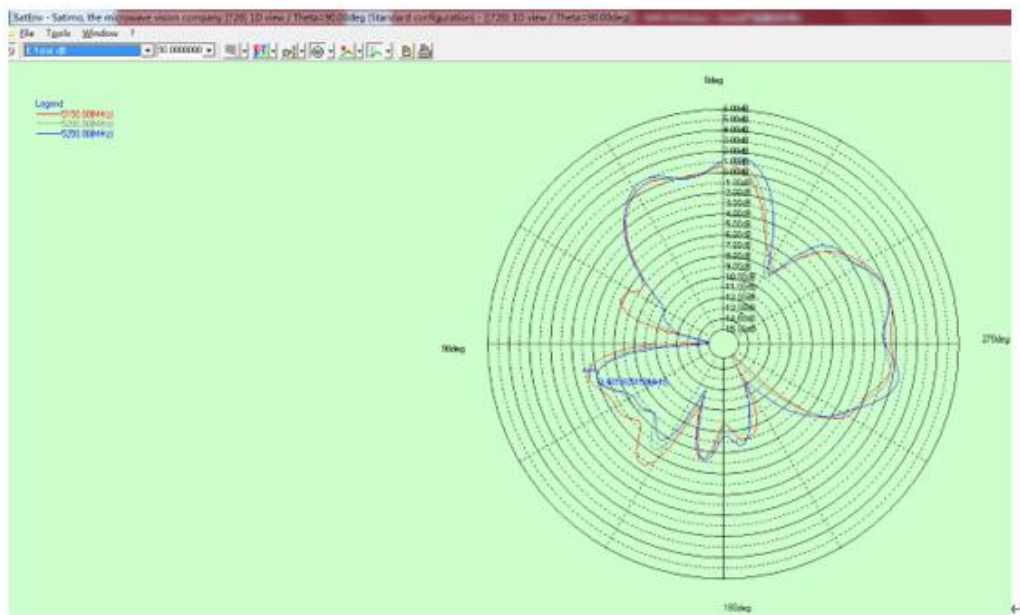

↙

2.4G 俯仰面

Phi=0

Phi=90°

5.8G 水平面

5.8G 俯仰面

Phi=0

Phi=90

5.2G 水平面

5.2G 俯仰面
Phi=0

Phi=90°

↙

• 1.3 Structure drawing

Name of the antenna manufacturer INPAQ Technology Suzhou CO.Ltd

Address of the antenna manufacturer No.5 Chunqiu Road, Xiangcheng Dsitric,Suzhou, Jiangsu Province