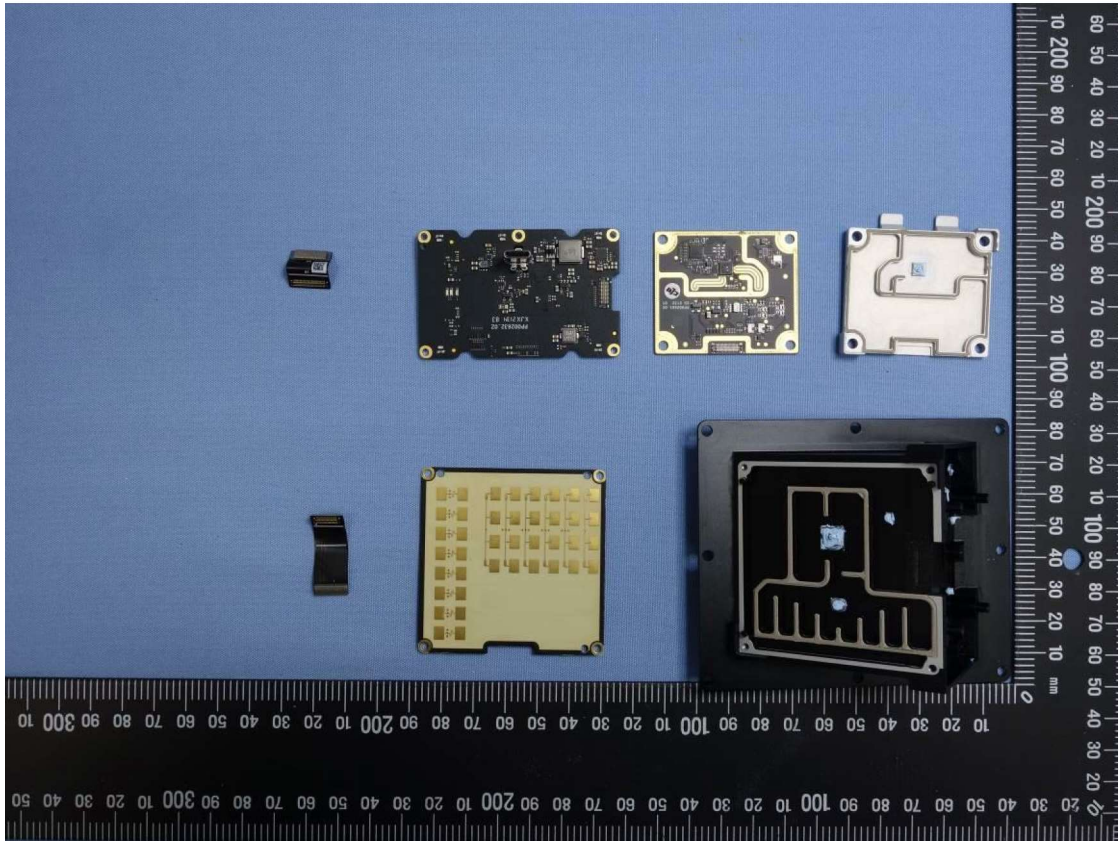

CN2245H1 (P15C-24GHz) 001
CN2245H1 (FCC-MPE) 001
CN227VR2 (RSS210-24GHz) 001
CN227VR2 (ISED-MPE) 001
CN22DC1I (EN300440-24GHz) 001
CN22DC1I (EN62311) 001

Product: TF&RV Radar

Type Identification: RD2484B