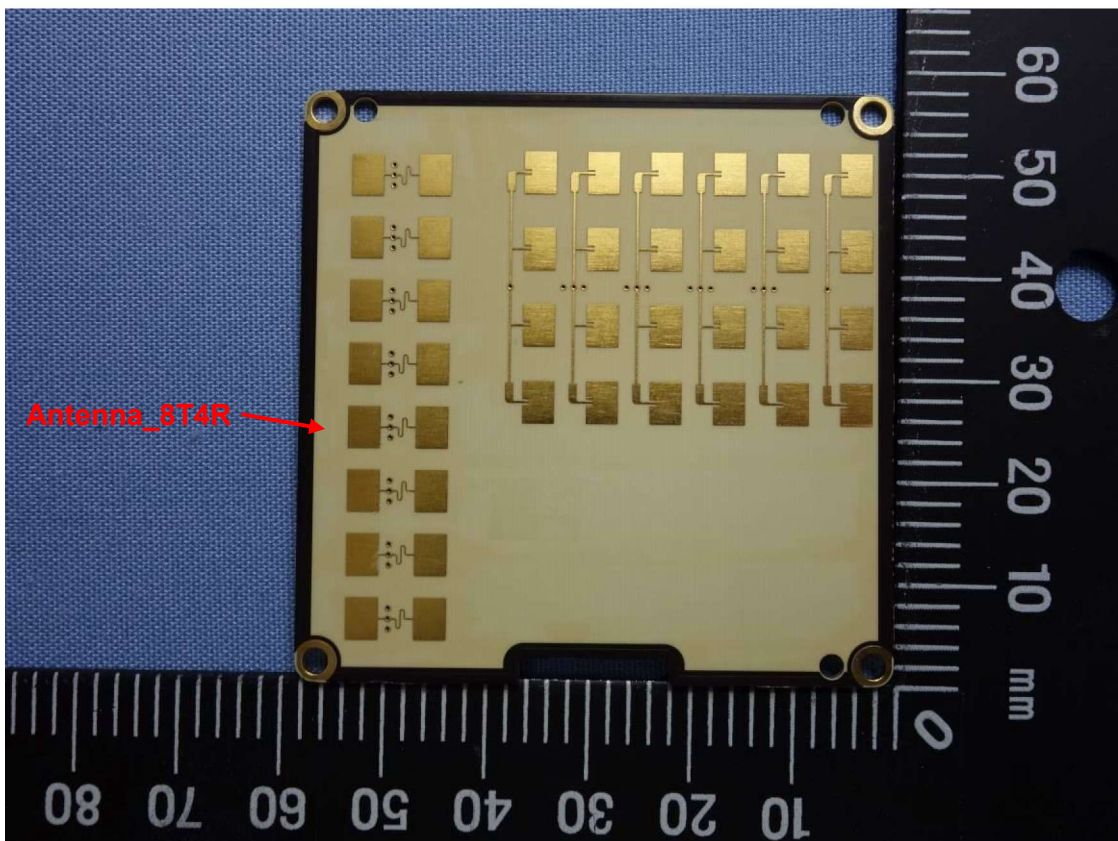

CN2245H1 (P15C-24GHz) 001
CN2245H1 (FCC-MPE) 001
CN227VR2 (RSS210-24GHz) 001
CN227VR2 (ISED-MPE) 001
CN22DC1I (EN300440-24GHz) 001
CN22DC1I (EN62311) 001

Product: TF&RV Radar

Type Identification: RD2484B