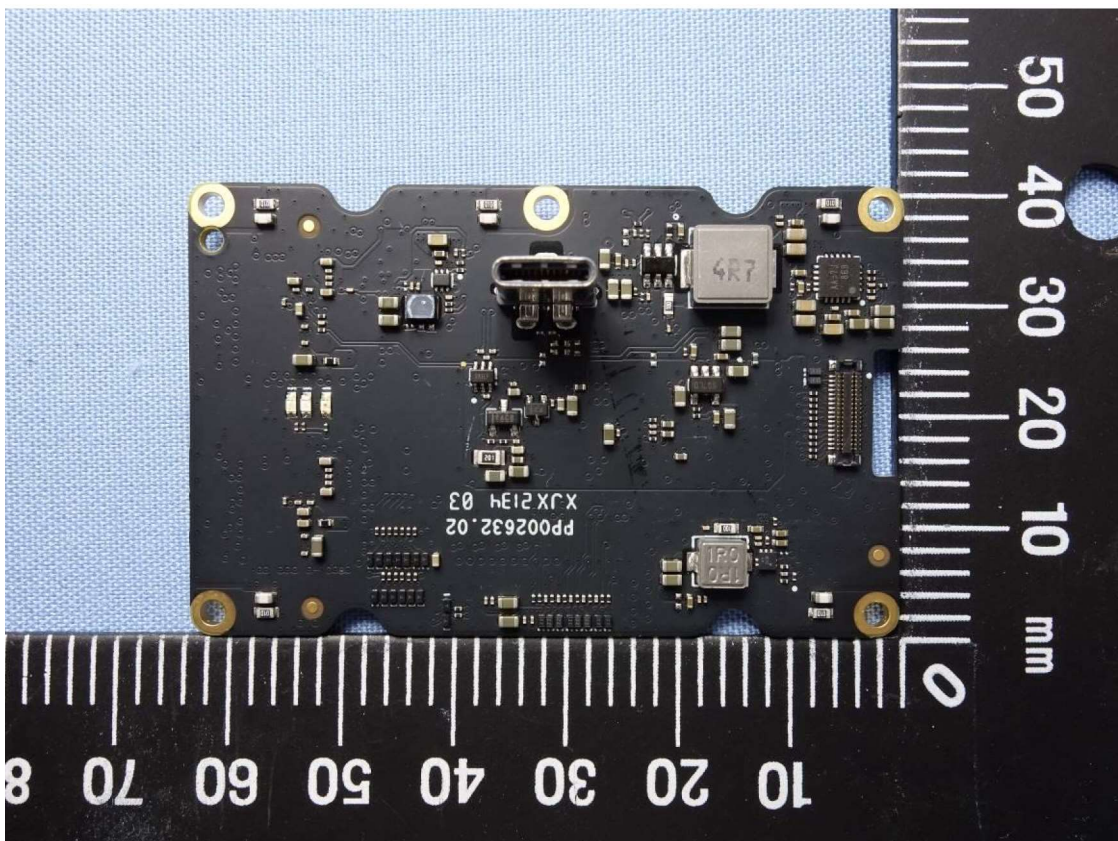

Product: Aircraft (AGRAS T20P, AGRAS T40)

Type Designation: 3WWDZ-20A (for product name: AGRAS T20P);  
3WWDZ-40A (for product name: AGRAS T40)

Fig. 49: Small battery view -2 (for model 3WWDZ-20A)

CN2245H1 (P15C-24GHz) 001  
CN2245H1 (FCC-MPE) 001  
CN227VR2 (RSS210-24GHz) 001  
CN227VR2 (ISED-MPE) 001  
CN22DC1I (EN300440-24GHz) 001  
CN22DC1I (EN62311) 001

Product: TF&RV Radar

Type Identification: RD2484B

CN2245H1 (P15C-24GHz) 001  
CN2245H1 (FCC-MPE) 001  
CN227VR2 (RSS210-24GHz) 001  
CN227VR2 (ISED-MPE) 001  
CN22DC11 (EN300440-24GHz) 001  
CN22DC11 (EN62311) 001

Product: TF&RV Radar

Type Identification: RD2484B

CN2245H1 (P15C-24GHz) 001  
CN2245H1 (FCC-MPE) 001  
CN227VR2 (RSS210-24GHz) 001  
CN227VR2 (ISED-MPE) 001  
CN22DC1I (EN300440-24GHz) 001  
CN22DC1I (EN62311) 001