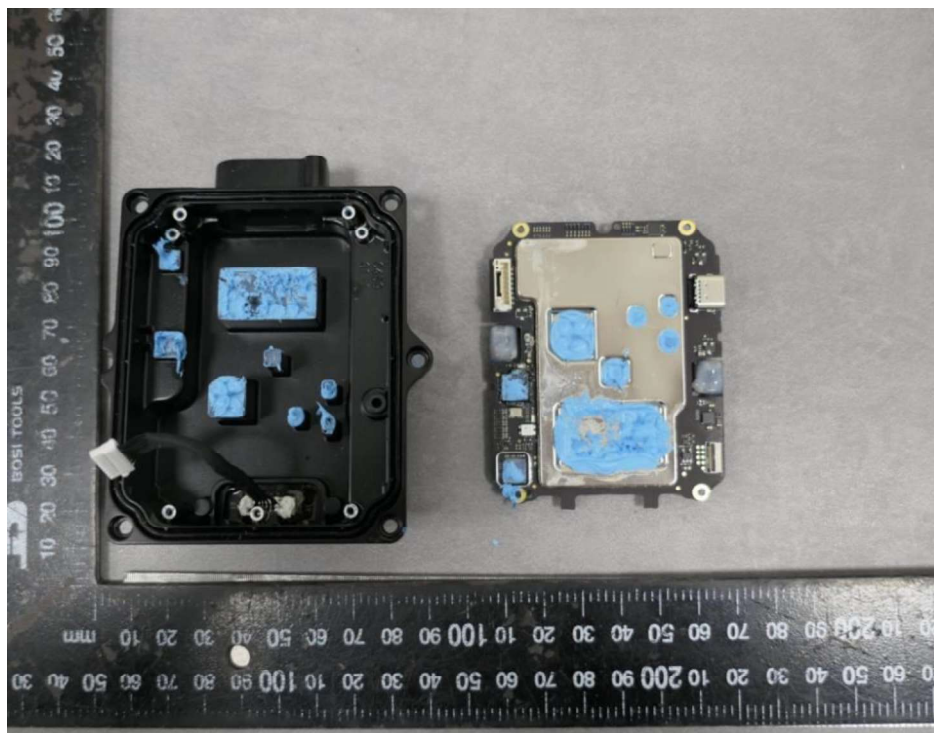

Product: Aircraft (AGRAS T20P, AGRAS T40)

Type Designation: 3WWDZ-20A (for product name: AGRAS T20P);
3WWDZ-40A (for product name: AGRAS T40)

Fig. 15: Cord arrangement board view -1 (for both models)

Fig. 16: Cord arrangement board view -2 (for both models)

Product: Aircraft (AGRAS T20P, AGRAS T40)

Type Designation: 3WWDZ-20A (for product name: AGRAS T20P);
3WWDZ-40A (for product name: AGRAS T40)

Fig. 17: Spray board view -1 (for both models)

Fig. 18: Spray board view -2 (for both models)

Product: Aircraft (AGRAS T20P, AGRAS T40)

Type Designation: 3WWDZ-20A (for product name: AGRAS T20P);
3WWDZ-40A (for product name: AGRAS T40)

Fig. 19: Core board view -1 (for both models)

Fig. 20: Core board view -2 (for both models)

Product: Aircraft (AGRAS T20P, AGRAS T40)

Type Designation: 3WWDZ-20A (for product name: AGRAS T20P);
3WWDZ-40A (for product name: AGRAS T40)

Fig. 21: SDR module view -1 (for both models)

Fig. 22: SDR module view -2 (for both models)