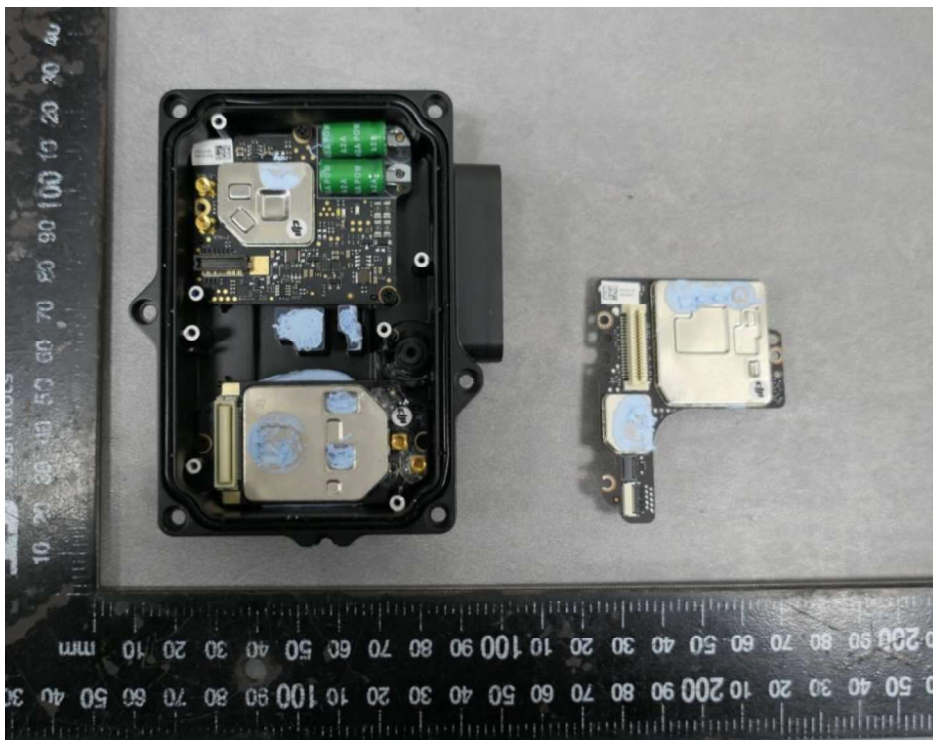

Product: Aircraft (AGRAS T20P, AGRAS T40)

Type Designation: 3WWDZ-20A (for product name: AGRAS T20P);
3WWDZ-40A (for product name: AGRAS T40)

Fig. 19: Core board view -1 (for both models)

Fig. 20: Core board view -2 (for both models)

Product: Aircraft (AGRAS T20P, AGRAS T40)

Type Designation: 3WWDZ-20A (for product name: AGRAS T20P);
3WWDZ-40A (for product name: AGRAS T40)

Fig. 21: SDR module view -1 (for both models)

Fig. 22: SDR module view -2 (for both models)

Product: Aircraft (AGRAS T20P, AGRAS T40)

Type Designation: 3WWDZ-20A (for product name: AGRAS T20P);
3WWDZ-40A (for product name: AGRAS T40)

Fig. 23: PCBs in SDR module view -1 (for both models)

Fig. 24: PCBs in SDR module view -2 (for both models)