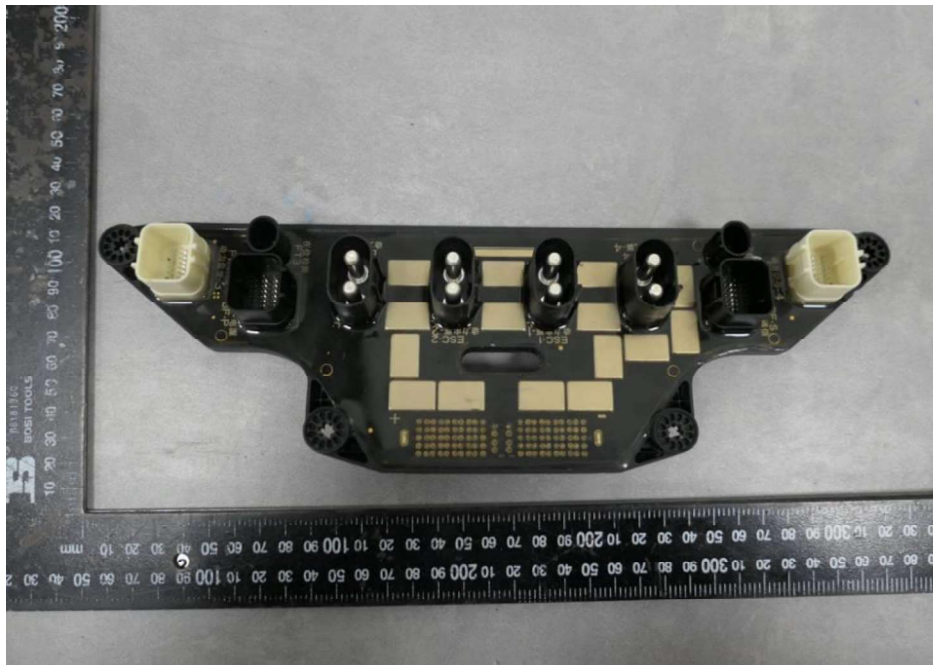

Product: Aircraft (AGRAS T20P, AGRAS T40)

Type Designation: 3WWDZ-20A (for product name: AGRAS T20P);
3WWDZ-40A (for product name: AGRAS T40)

Fig. 27: Front vision system and FPV camera view -2 (for both models)

Fig. 28: FPV camera view (for both models)

Product: Aircraft (AGRAS T20P, AGRAS T40)

Type Designation: 3WWDZ-20A (for product name: AGRAS T20P);
3WWDZ-40A (for product name: AGRAS T40)

Fig. 29: Back view for front vision system (for both models)

Fig. 30: Rear view after cover removed

Product: Aircraft (AGRAS T20P, AGRAS T40)

Type Designation: 3WWDZ-20A (for product name: AGRAS T20P);
3WWDZ-40A (for product name: AGRAS T40)

Fig. 31: Internal view for power converter board (for both models)

Fig. 32: Power converter board view –components side (for both models)