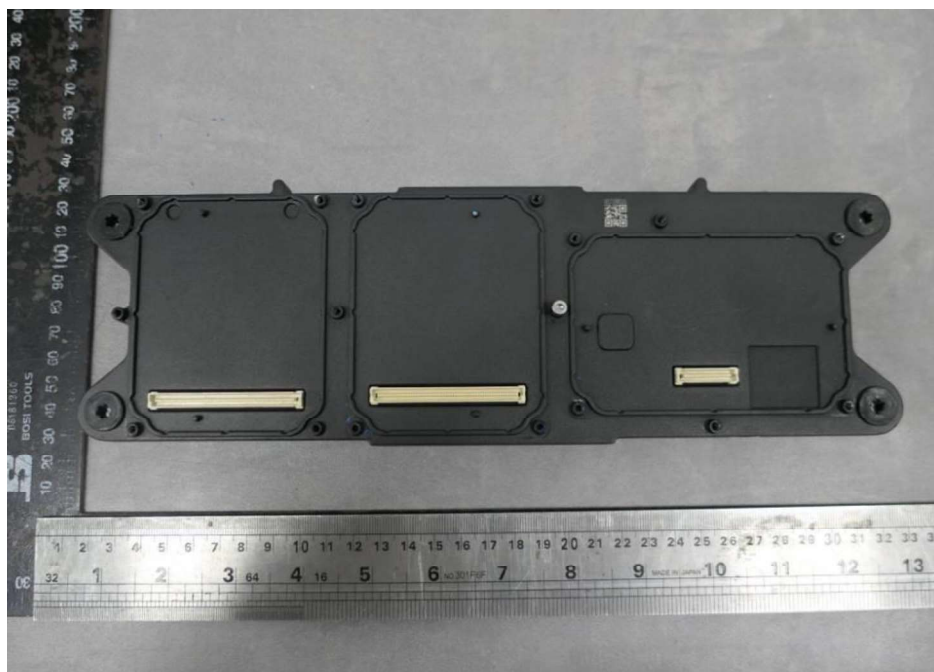

Product: Aircraft (AGRAS T20P, AGRAS T40)

Type Designation: 3WWDZ-20A (for product name: AGRAS T20P);
3WWDZ-40A (for product name: AGRAS T40)

Fig. 15: Cord arrangement board view -1 (for both models)

Fig. 16: Cord arrangement board view -2 (for both models)

Product: Aircraft (AGRAS T20P, AGRAS T40)

Type Designation: 3WWDZ-20A (for product name: AGRAS T20P);
3WWDZ-40A (for product name: AGRAS T40)

Fig. 17: Spray board view -1 (for both models)

Fig. 18: Spray board view -2 (for both models)

Product: Aircraft (AGRAS T20P, AGRAS T40)

Type Designation: 3WWDZ-20A (for product name: AGRAS T20P);
3WWDZ-40A (for product name: AGRAS T40)

Fig. 19: Core board view -1 (for both models)

Fig. 20: Core board view -2 (for both models)

Product: Aircraft (AGRAS T20P, AGRAS T40)

Type Designation: 3WWDZ-20A (for product name: AGRAS T20P);
3WWDZ-40A (for product name: AGRAS T40)

Fig. 21: SDR module view -1 (for both models)

Fig. 22: SDR module view -2 (for both models)