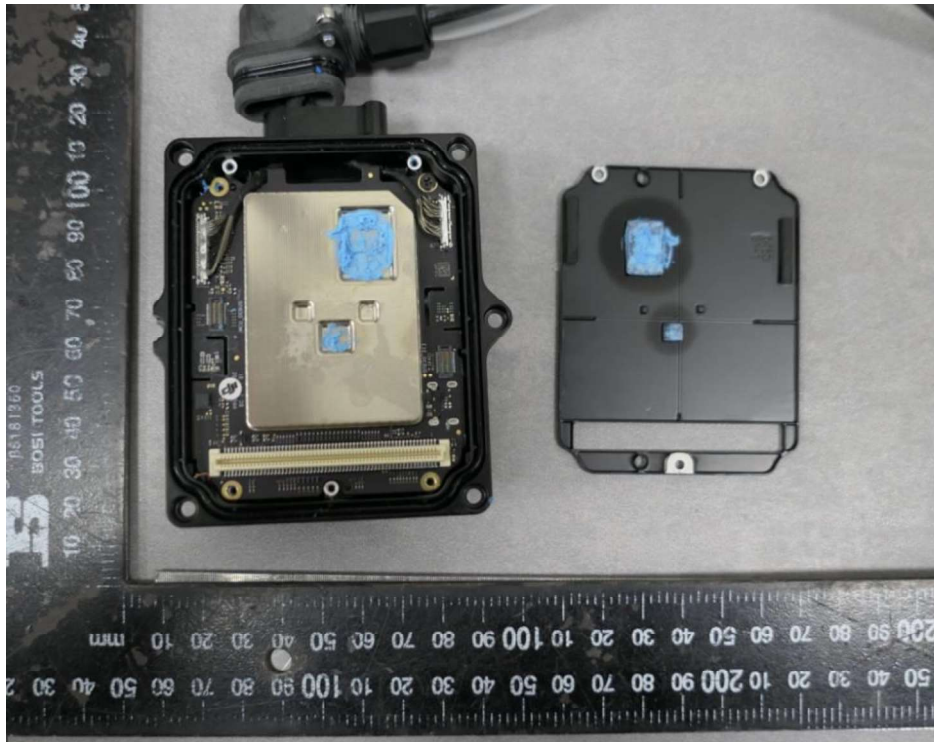

Product: Aircraft (AGRAS T20P, AGRAS T40)

Type Designation: 3WWDZ-20A (for product name: AGRAS T20P);
3WWDZ-40A (for product name: AGRAS T40)

Fig. 19: Core board view -1 (for both models)

Fig. 20: Core board view -2 (for both models)

Product: Aircraft (AGRAS T20P, AGRAS T40)

Type Designation: 3WWDZ-20A (for product name: AGRAS T20P);
3WWDZ-40A (for product name: AGRAS T40)

Fig. 21: SDR module view -1 (for both models)

Fig. 22: SDR module view -2 (for both models)