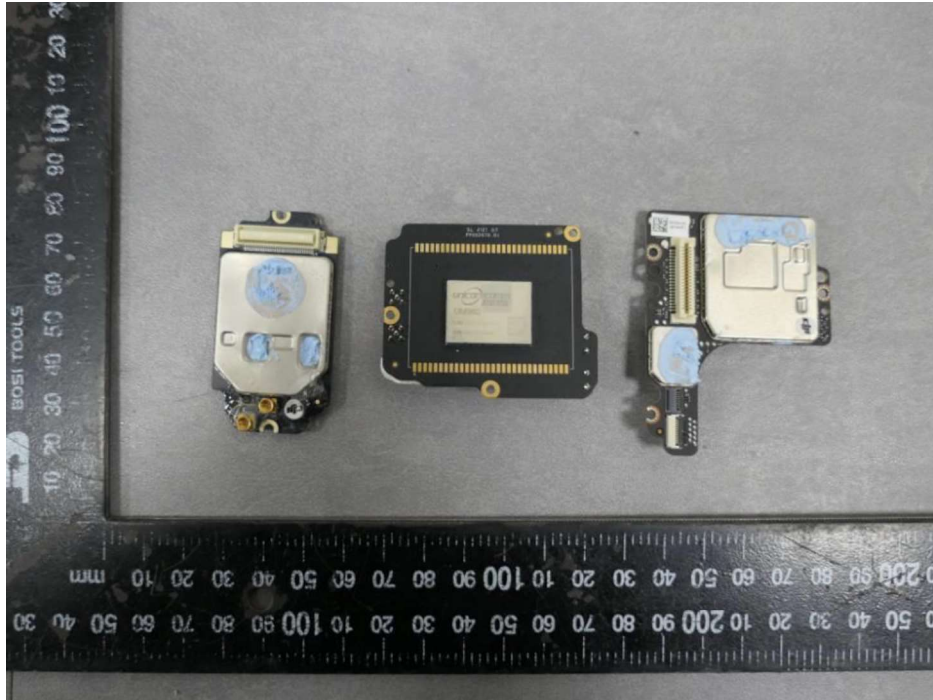

Product: Aircraft (AGRAS T20P, AGRAS T40)

Type Designation: 3WWDZ-20A (for product name: AGRAS T20P);
3WWDZ-40A (for product name: AGRAS T40)

Fig. 19: Core board view -1 (for both models)

Fig. 20: Core board view -2 (for both models)

Product: Aircraft (AGRAS T20P, AGRAS T40)

Type Designation: 3WWDZ-20A (for product name: AGRAS T20P);
3WWDZ-40A (for product name: AGRAS T40)

Fig. 21: SDR module view -1 (for both models)

Fig. 22: SDR module view -2 (for both models)

Product: Aircraft (AGRAS T20P, AGRAS T40)

Type Designation: 3WWDZ-20A (for product name: AGRAS T20P);
3WWDZ-40A (for product name: AGRAS T40)

Fig. 23: PCBs in SDR module view -1 (for both models)

Fig. 24: PCBs in SDR module view -2 (for both models)

Product: Aircraft (AGRAS T20P, AGRAS T40)

Type Designation: 3WWDZ-20A (for product name: AGRAS T20P);
3WWDZ-40A (for product name: AGRAS T40)

Fig. 25: Front vision radar view (for both models)

Fig. 26: Front vision system and FPV camera view -1 (for both models)