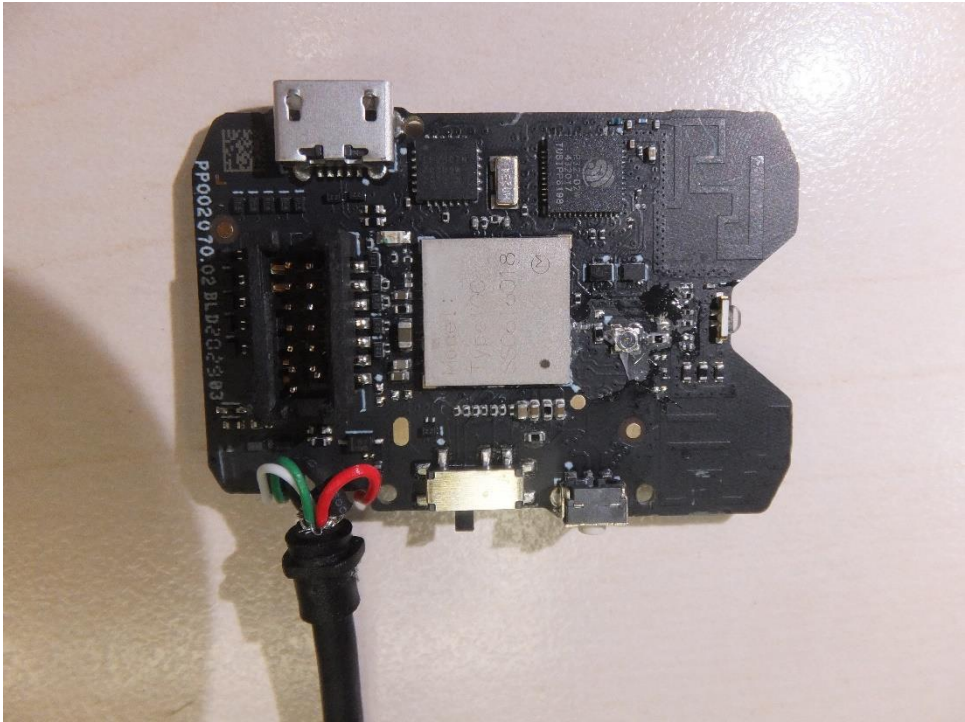

Internal Photos

(Open-source Controller)

(Open-source Controller)

Internal Photos

(Open-source Controller)

(TOF module 'Dot-Matrix Display & Distance Sensing')

Internal Photos

(TOF module 'Dot-Matrix Display & Distance Sensing')