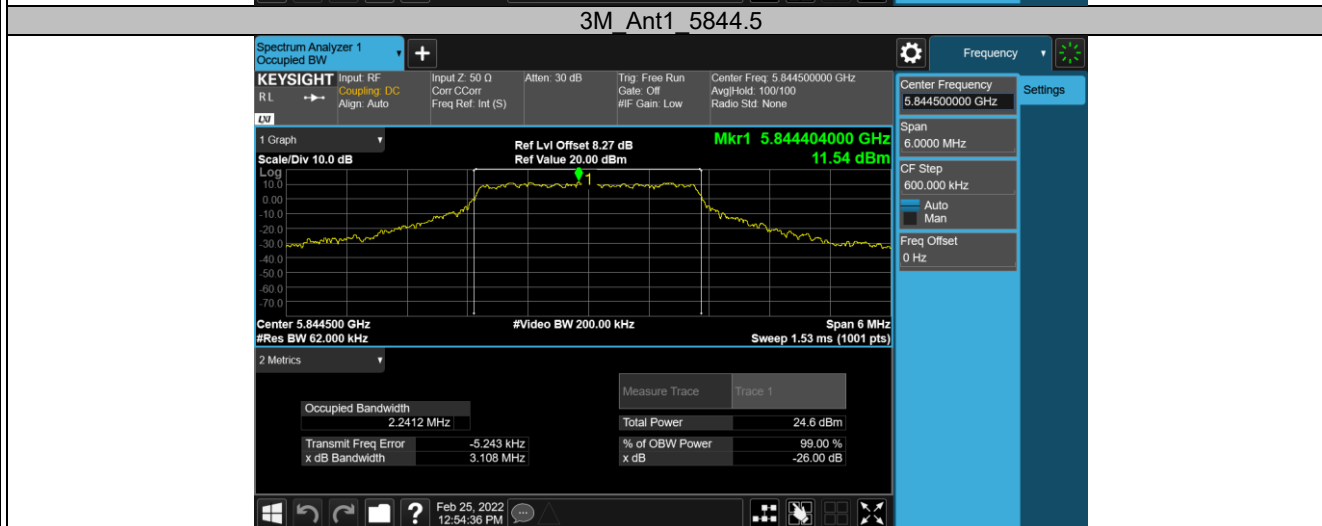

5.8G SDR, 3MHz BW

TestMode	Antenna	Channel	OCB [MHz]	FL[MHz]	FH[MHz]	Limit[MHz]	Verdict
3M	Ant1	5730.5	2.2461	5729.366	5731.612	---	---
		5784.5	2.2374	5783.377	5785.614	---	---
		5844.5	2.2412	5843.374	5845.615	---	---