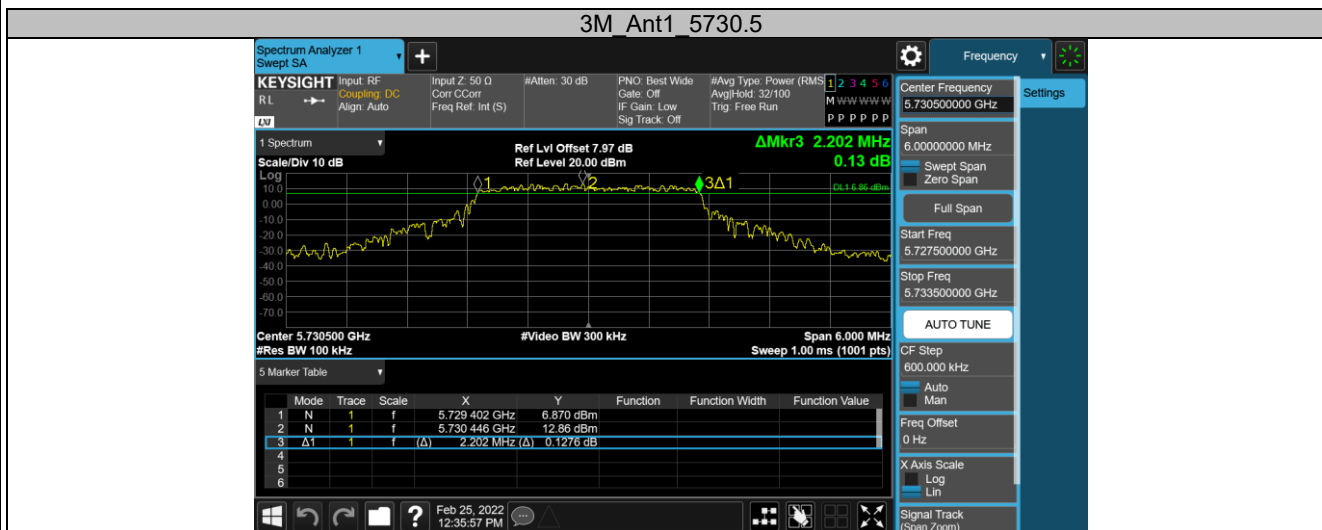

1.4M-CA Ant1 5730.12

1.4M-CA Ant1 5786.12

1.4M-CA Ant1 5846.12

5.8G SDR, 3MHz BW

TestMode	Antenna	Channel	DTS BW[MHz]	FL[MHz]	FH[MHz]	Limit[MHz]	Verdict
3M	Ant1	5730.5	2.202	5729.402	5731.604	0.5	PASS
		5784.5	2.166	5783.408	5785.574	0.5	PASS
		5844.5	2.130	5843.414	5845.544	0.5	PASS