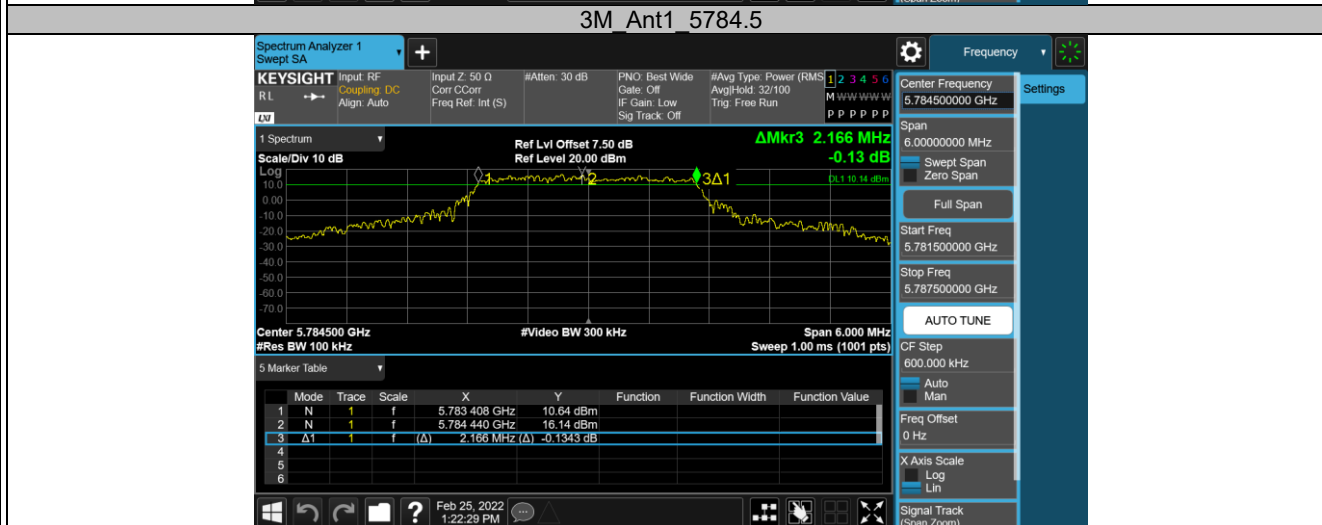

5.8G SDR, 10MHz BW

TestMode	Antenna	Channel	DTS BW[MHz]	FL[MHz]	FH[MHz]	Limit[MHz]	Verdict
10M	Ant1	5732.5	8.920	5728.020	5736.940	0.5	PASS
		5788.5	8.960	5784.040	5793.000	0.5	PASS
		5844.5	8.820	5840.120	5848.940	0.5	PASS