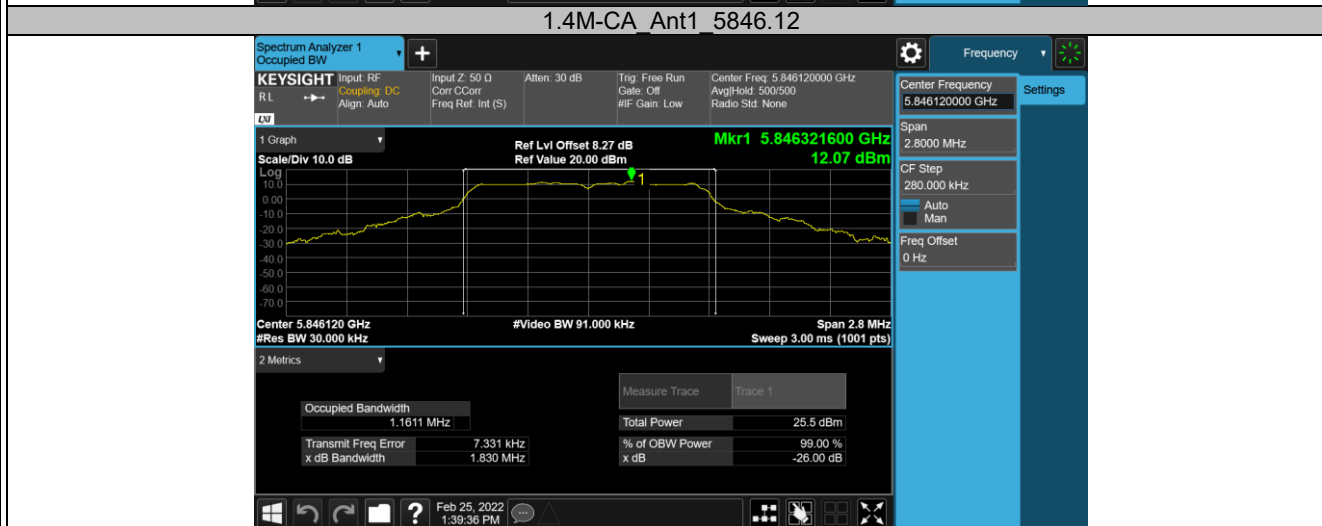

5.8G SDR, 1.4MHz BW CA mode

TestMode	Antenna	Channel	OCB [MHz]	FL[MHz]	FH[MHz]	Limit[MHz]	Verdict
1.4M-CA	Ant1	5730.12	1.1454	5729.553	5730.698	---	---
		5786.12	1.1536	5785.549	5786.702	---	---
		5846.12	1.1611	5845.547	5846.708	---	---