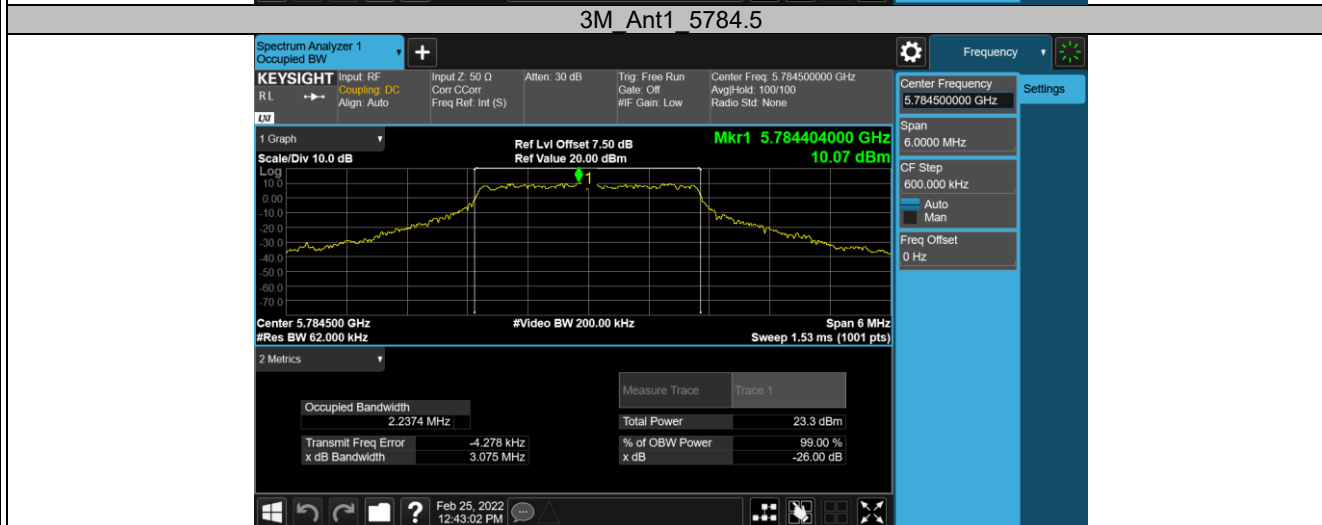

5.8G SDR, 3MHz BW

TestMode	Antenna	Channel	OCB [MHz]	FL[MHz]	FH[MHz]	Limit[MHz]	Verdict
3M	Ant1	5730.5	2.2461	5729.366	5731.612	---	---
		5784.5	2.2374	5783.377	5785.614	---	---
		5844.5	2.2412	5843.374	5845.615	---	---