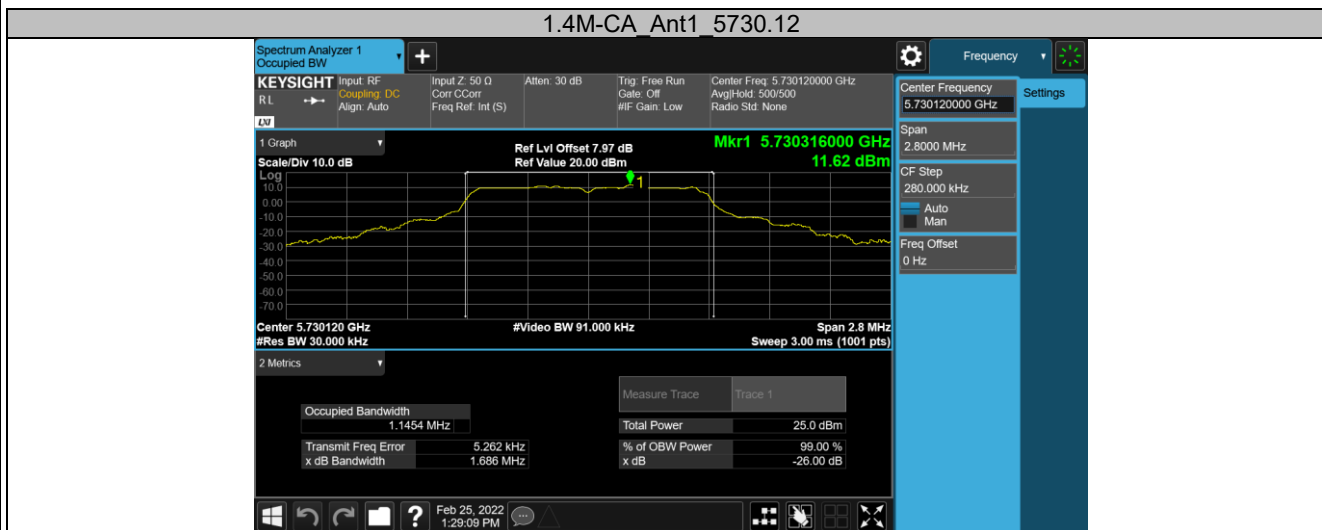

Appendix B.3: Test Results of 99% Bandwidth

5.8G SDR, 1.4MHz BW

TestMode	Antenna	Channel	OCB [MHz]	FL[MHz]	FH[MHz]	Limit[MHz]	Verdict
1.4M	Ant1	5728.5	1.1923	5727.869	5729.062	---	---
		5784.5	1.2074	5783.859	5785.066	---	---
		5844.5	1.1935	5843.869	5845.063	---	---

5.8G SDR, 1.4MHz BW CA mode

TestMode	Antenna	Channel	OCB [MHz]	FL[MHz]	FH[MHz]	Limit[MHz]	Verdict
1.4M-CA	Ant1	5730.12	1.1454	5729.553	5730.698	---	---
		5786.12	1.1536	5785.549	5786.702	---	---
		5846.12	1.1611	5845.547	5846.708	---	---