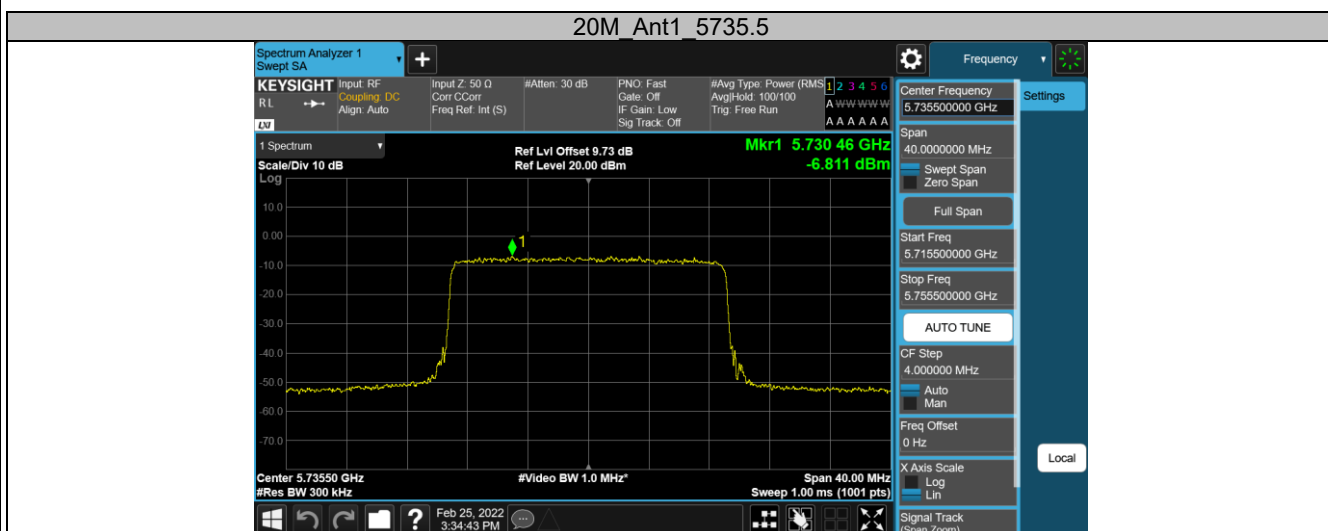

TestMode	Antenna	Channel	Result[dBm/3-100kHz]	Limit[dBm/3kHz]	Verdict
3M	Ant1	5730.5	10.49	≤30.00	PASS
		5784.5	10.56	≤30.00	PASS
		5844.5	10.91	≤30.00	PASS

5.8G SDR, 10MHz BW

TestMode	Antenna	Channel	Result[dBm/3-100kHz]	Limit[dBm/3kHz]	Verdict
10M	Ant1	5732.5	0.35	≤30.00	PASS
		5788.5	-0.59	≤30.00	PASS
		5844.5	0.21	≤30.00	PASS

5.8G SDR, 20MHz BW

TestMode	Antenna	Channel	Result[dBm/3-100kHz]	Limit[dBm/3kHz]	Verdict
20M	Ant1	5735.5	-6.81	≤30.00	PASS
		5787.5	-8.02	≤30.00	PASS
		5839.5	-6.71	≤30.00	PASS

Appendix B.2: Test Results of 6dB Bandwidth