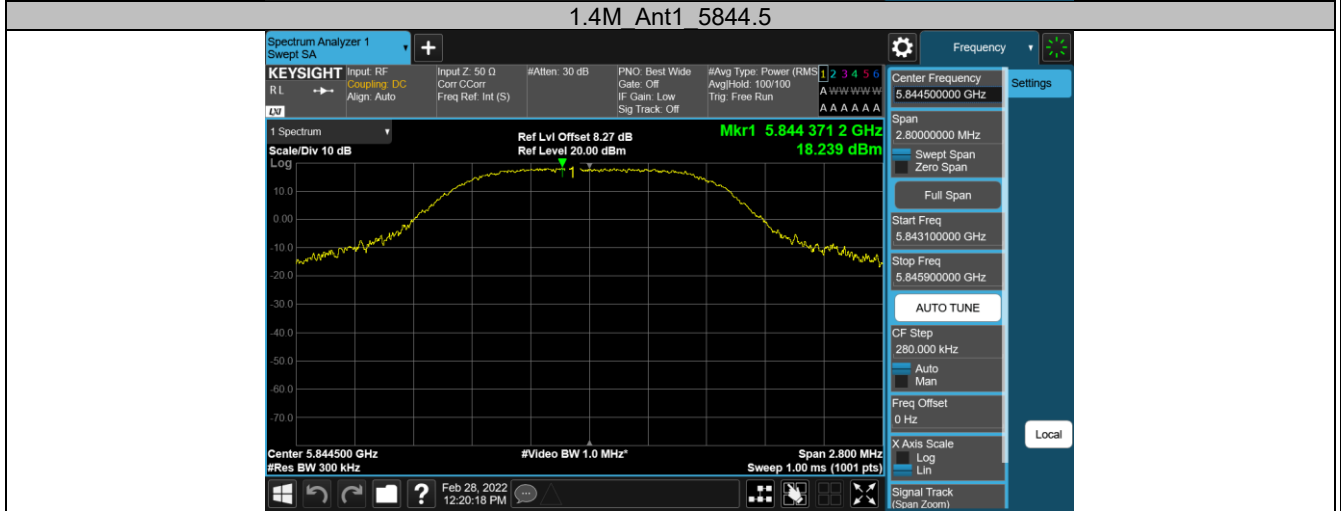

Appendix B: Test Results of 5.8G SDR

APPENDIX B: TEST RESULTS OF 5.8G SDR	1
APPENDIX B.1: TEST RESULTS OF CONDUCTED POWER SPECTRAL DENSITY	2
5.8G SDR, 1.4MHz BW	2
5.8G SDR, 1.4MHz BW CA mode	3
5.8G SDR, 3MHz BW	4
5.8G SDR, 10MHz BW	5
5.8G SDR, 20MHz BW	6
APPENDIX B.2: TEST RESULTS OF 6DB BANDWIDTH	7
5.8G SDR, 1.4MHz BW	7
5.8G SDR, 1.4MHz BW CA mode	8
5.8G SDR, 3MHz BW	9
5.8G SDR, 10MHz BW	10
5.8G SDR, 20MHz BW	11
APPENDIX B.3: TEST RESULTS OF 99% BANDWIDTH	12
5.8G SDR, 1.4MHz BW	12
5.8G SDR, 1.4MHz BW CA mode	13
5.8G SDR, 3MHz BW	14
5.8G SDR, 10MHz BW	15
5.8G SDR, 20MHz BW	16
APPENDIX B.4: TEST RESULTS OF RADIATED SPURIOUS EMISSIONS	17
30MHz - 1GHz (Worst case)	17
Above 1GHz	19
APPENDIX B.5: TEST RESULTS OF CONDUCTED EMISSION ON AC MAINS	99

Appendix B.1: Test Results of Conducted Power Spectral Density

5.8G SDR, 1.4MHz BW

TestMode	Antenna	Channel	Result[dBm/3-100kHz]	Limit[dBm/3kHz]	Verdict
1.4M	Ant1	5728.5	17.02	≤30.00	PASS
		5784.5	17.33	≤30.00	PASS
		5844.5	18.24	≤30.00	PASS