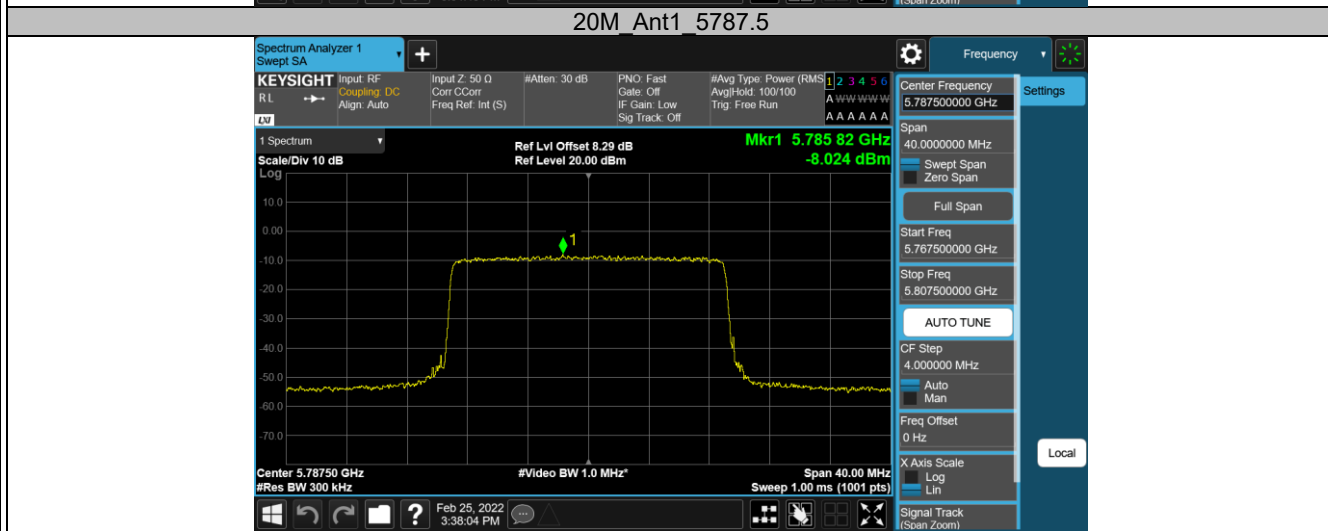

TestMode	Antenna	Channel	Result[dBm/3-100kHz]	Limit[dBm/3kHz]	Verdict
3M	Ant1	5730.5	10.49	≤30.00	PASS
		5784.5	10.56	≤30.00	PASS
		5844.5	10.91	≤30.00	PASS

5.8G SDR, 10MHz BW

TestMode	Antenna	Channel	Result[dBm/3-100kHz]	Limit[dBm/3kHz]	Verdict
10M	Ant1	5732.5	0.35	≤30.00	PASS
		5788.5	-0.59	≤30.00	PASS
		5844.5	0.21	≤30.00	PASS

5.8G SDR, 20MHz BW

TestMode	Antenna	Channel	Result[dBm/3-100kHz]	Limit[dBm/3kHz]	Verdict
20M	Ant1	5735.5	-6.81	≤30.00	PASS
		5787.5	-8.02	≤30.00	PASS
		5839.5	-6.71	≤30.00	PASS

Appendix B.2: Test Results of 6dB Bandwidth