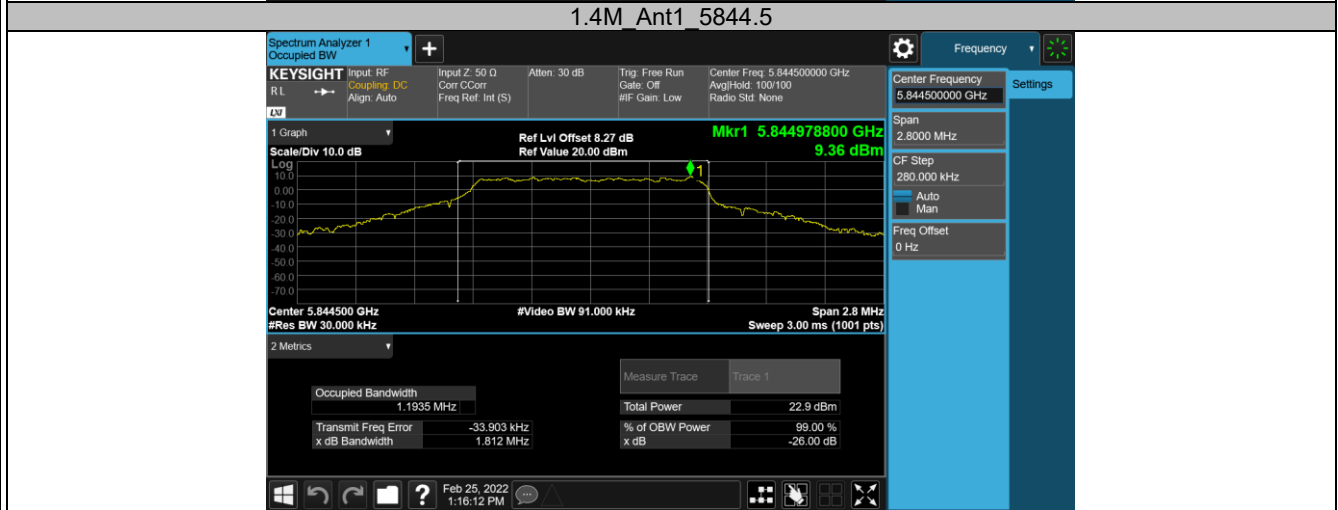

Appendix B.3: Test Results of 99% Bandwidth

5.8G SDR, 1.4MHz BW

TestMode	Antenna	Channel	OCB [MHz]	FL[MHz]	FH[MHz]	Limit[MHz]	Verdict
1.4M	Ant1	5728.5	1.1923	5727.869	5729.062	---	---
		5784.5	1.2074	5783.859	5785.066	---	---
		5844.5	1.1935	5843.869	5845.063	---	---