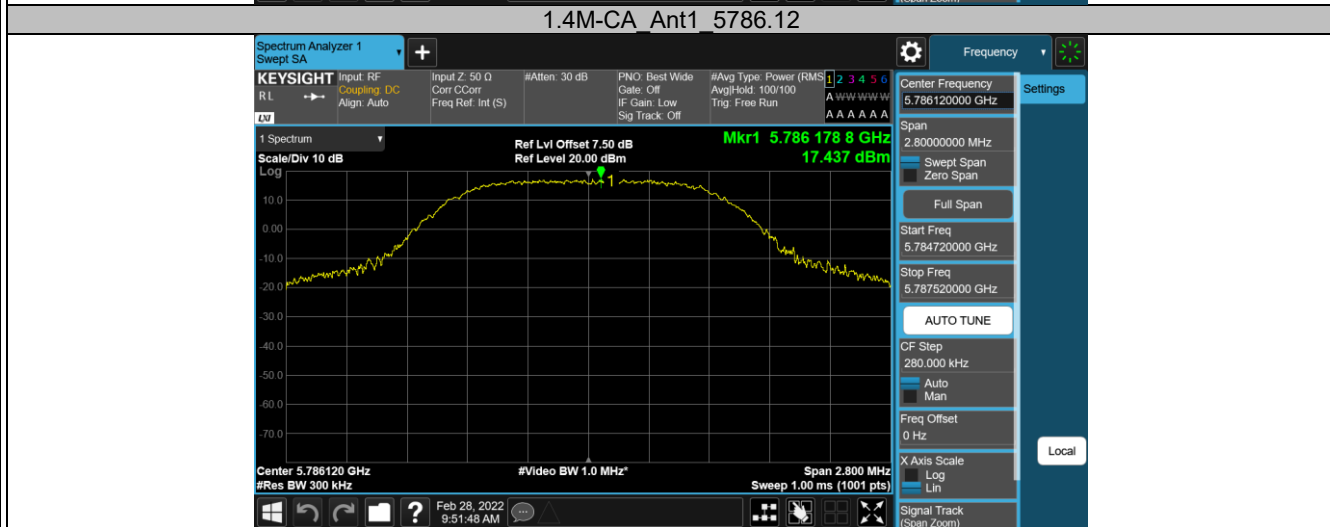

Appendix B: Test Results of 5.8G SDR

APPENDIX B: TEST RESULTS OF 5.8G SDR	1
APPENDIX B.1: TEST RESULTS OF CONDUCTED POWER SPECTRAL DENSITY	2
5.8G SDR, 1.4MHz BW	2
5.8G SDR, 1.4MHz BW CA mode	3
5.8G SDR, 3MHz BW	4
5.8G SDR, 10MHz BW	5
5.8G SDR, 20MHz BW	6
APPENDIX B.2: TEST RESULTS OF 6DB BANDWIDTH	7
5.8G SDR, 1.4MHz BW	7
5.8G SDR, 1.4MHz BW CA mode	8
5.8G SDR, 3MHz BW	9
5.8G SDR, 10MHz BW	10
5.8G SDR, 20MHz BW	11
APPENDIX B.3: TEST RESULTS OF 99% BANDWIDTH	12
5.8G SDR, 1.4MHz BW	12
5.8G SDR, 1.4MHz BW CA mode	13
5.8G SDR, 3MHz BW	14
5.8G SDR, 10MHz BW	15
5.8G SDR, 20MHz BW	16
APPENDIX B.4: TEST RESULTS OF RADIATED SPURIOUS EMISSIONS	17
30MHz - 1GHz (Worst case)	17
Above 1GHz	19
APPENDIX B.5: TEST RESULTS OF CONDUCTED EMISSION ON AC MAINS	99

Appendix B.1: Test Results of Conducted Power Spectral Density

5.8G SDR, 1.4MHz BW

TestMode	Antenna	Channel	Result[dBm/3-100kHz]	Limit[dBm/3kHz]	Verdict
1.4M	Ant1	5728.5	17.02	≤30.00	PASS
		5784.5	17.33	≤30.00	PASS
		5844.5	18.24	≤30.00	PASS

5.8G SDR, 1.4MHz BW CA mode

TestMode	Antenna	Channel	Result[dBm/3-100kHz]	Limit[dBm/3kHz]	Verdict
1.4M-CA	Ant1	5730.12	17.31	≤30.00	PASS
		5786.12	17.44	≤30.00	PASS
		5846.12	17.90	≤30.00	PASS

5.8G SDR, 3MHz BW