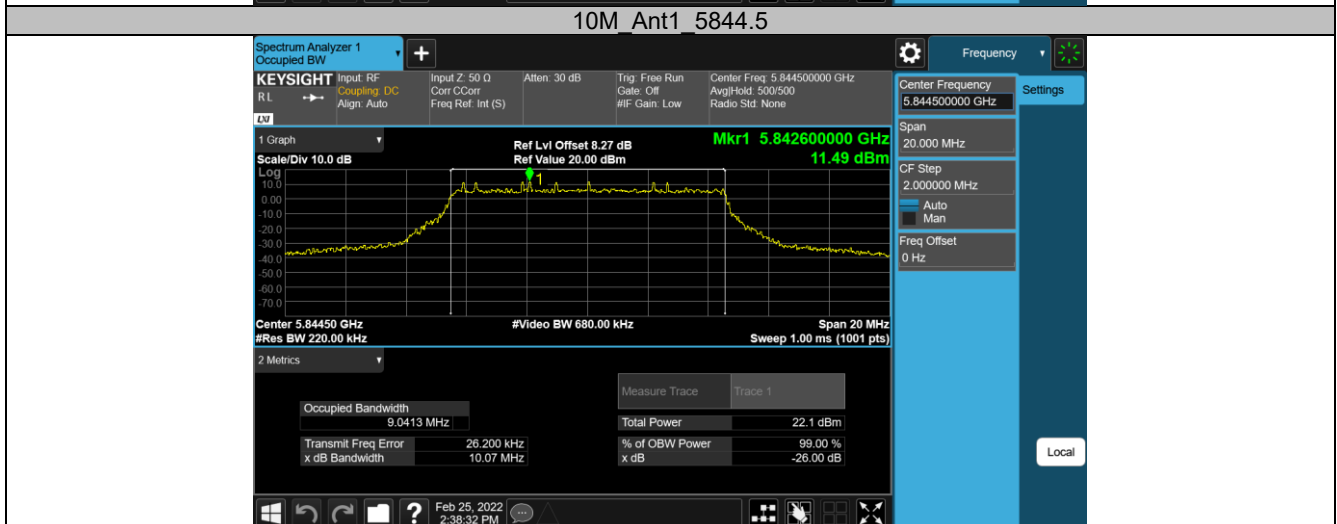

5.8G SDR, 10MHz BW

TestMode	Antenna	Channel	OCB [MHz]	FL[MHz]	FH[MHz]	Limit[MHz]	Verdict
10M	Ant1	5732.5	9.0415	5727.988	5737.030	---	---
		5788.5	9.0483	5784.002	5793.050	---	---
		5844.5	9.0413	5840.006	5849.047	---	---