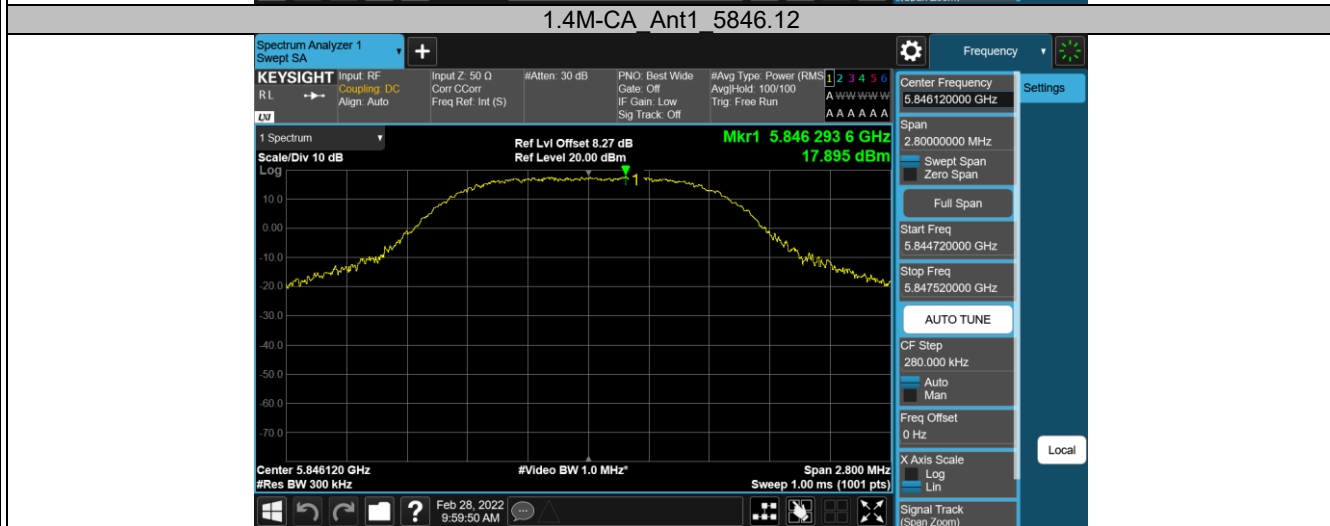

Appendix B: Test Results of 5.8G SDR

APPENDIX B: TEST RESULTS OF 5.8G SDR	1
APPENDIX B.1: TEST RESULTS OF CONDUCTED POWER SPECTRAL DENSITY	2
5.8G SDR, 1.4MHz BW	2
5.8G SDR, 1.4MHz BW CA mode	3
5.8G SDR, 3MHz BW	4
5.8G SDR, 10MHz BW	5
5.8G SDR, 20MHz BW	6
APPENDIX B.2: TEST RESULTS OF 6DB BANDWIDTH	7
5.8G SDR, 1.4MHz BW	7
5.8G SDR, 1.4MHz BW CA mode	8
5.8G SDR, 3MHz BW	9
5.8G SDR, 10MHz BW	10
5.8G SDR, 20MHz BW	11
APPENDIX B.3: TEST RESULTS OF 99% BANDWIDTH	12
5.8G SDR, 1.4MHz BW	12
5.8G SDR, 1.4MHz BW CA mode	13
5.8G SDR, 3MHz BW	14
5.8G SDR, 10MHz BW	15
5.8G SDR, 20MHz BW	16
APPENDIX B.4: TEST RESULTS OF RADIATED SPURIOUS EMISSIONS	17
30MHz - 1GHz (Worst case)	17
Above 1GHz	19
APPENDIX B.5: TEST RESULTS OF CONDUCTED EMISSION ON AC MAINS	99

Appendix B.1: Test Results of Conducted Power Spectral Density

5.8G SDR, 1.4MHz BW

TestMode	Antenna	Channel	Result[dBm/3-100kHz]	Limit[dBm/3kHz]	Verdict
1.4M	Ant1	5728.5	17.02	≤30.00	PASS
		5784.5	17.33	≤30.00	PASS
		5844.5	18.24	≤30.00	PASS

5.8G SDR, 1.4MHz BW CA mode

TestMode	Antenna	Channel	Result[dBm/3-100kHz]	Limit[dBm/3kHz]	Verdict
1.4M-CA	Ant1	5730.12	17.31	≤30.00	PASS
		5786.12	17.44	≤30.00	PASS
		5846.12	17.90	≤30.00	PASS

5.8G SDR, 3MHz BW