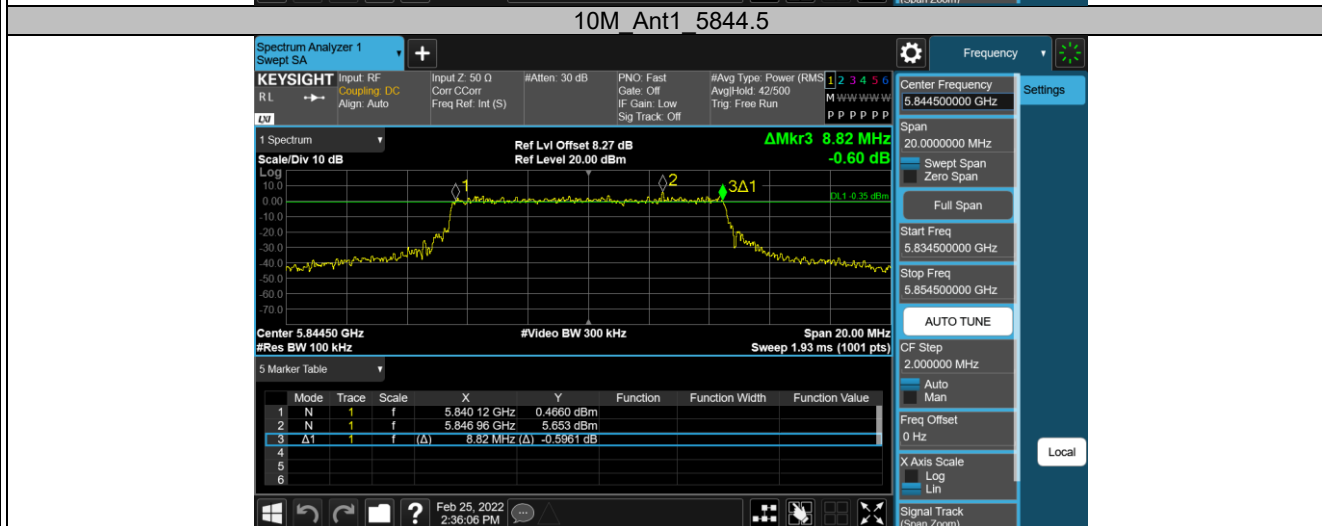

5.8G SDR, 10MHz BW

TestMode	Antenna	Channel	DTS BW[MHz]	FL[MHz]	FH[MHz]	Limit[MHz]	Verdict
10M	Ant1	5732.5	8.920	5728.020	5736.940	0.5	PASS
		5788.5	8.960	5784.040	5793.000	0.5	PASS
		5844.5	8.820	5840.120	5848.940	0.5	PASS