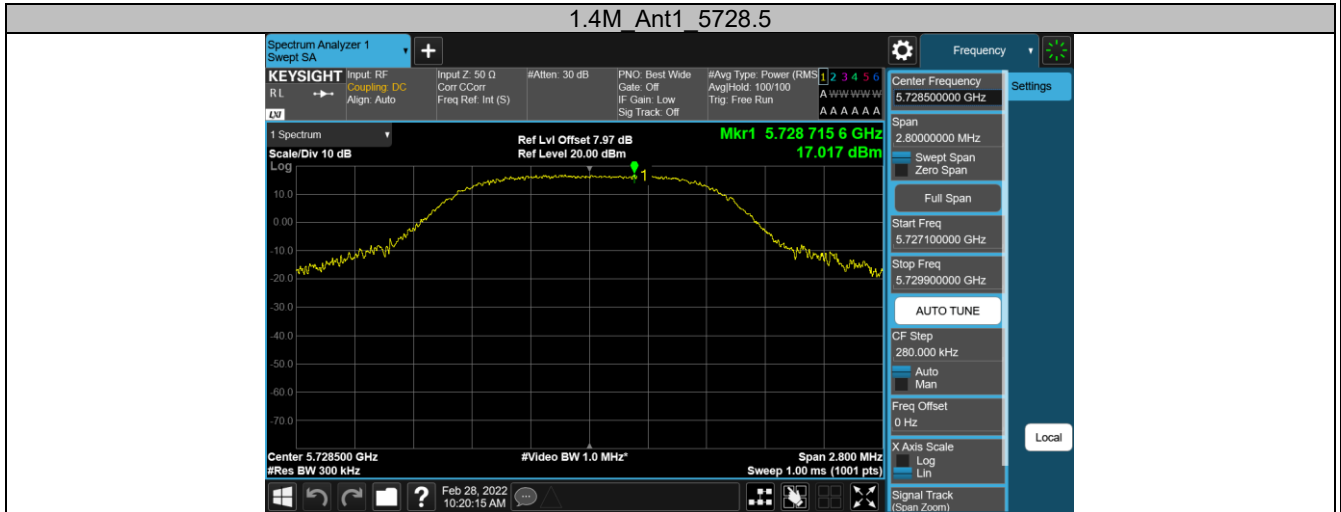

Appendix B: Test Results of 5.8G SDR

APPENDIX B: TEST RESULTS OF 5.8G SDR	1
APPENDIX B.1: TEST RESULTS OF CONDUCTED POWER SPECTRAL DENSITY	2
5.8G SDR, 1.4MHz BW	2
5.8G SDR, 1.4MHz BW CA mode	3
5.8G SDR, 3MHz BW	4
5.8G SDR, 10MHz BW	5
5.8G SDR, 20MHz BW	6
APPENDIX B.2: TEST RESULTS OF 6DB BANDWIDTH	7
5.8G SDR, 1.4MHz BW	7
5.8G SDR, 1.4MHz BW CA mode	8
5.8G SDR, 3MHz BW	9
5.8G SDR, 10MHz BW	10
5.8G SDR, 20MHz BW	11
APPENDIX B.3: TEST RESULTS OF 99% BANDWIDTH	12
5.8G SDR, 1.4MHz BW	12
5.8G SDR, 1.4MHz BW CA mode	13
5.8G SDR, 3MHz BW	14
5.8G SDR, 10MHz BW	15
5.8G SDR, 20MHz BW	16
APPENDIX B.4: TEST RESULTS OF RADIATED SPURIOUS EMISSIONS	17
30MHz - 1GHz (Worst case)	17
Above 1GHz	19
APPENDIX B.5: TEST RESULTS OF CONDUCTED EMISSION ON AC MAINS	99

Appendix B.1: Test Results of Conducted Power Spectral Density

5.8G SDR, 1.4MHz BW

TestMode	Antenna	Channel	Result[dBm/3-100kHz]	Limit[dBm/3kHz]	Verdict
1.4M	Ant1	5728.5	17.02	≤30.00	PASS
		5784.5	17.33	≤30.00	PASS
		5844.5	18.24	≤30.00	PASS