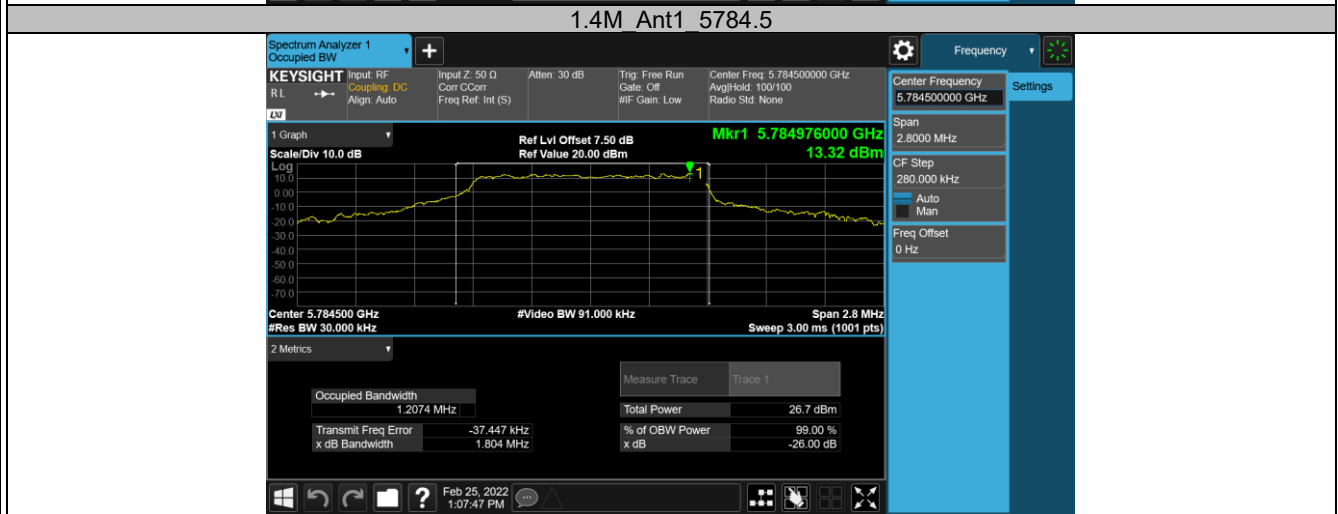

5.8G SDR, 20MHz BW

TestMode	Antenna	Channel	DTS BW[MHz]	FL[MHz]	FH[MHz]	Limit[MHz]	Verdict
20M	Ant1	5735.5	17.920	5726.500	5744.420	0.5	PASS
		5787.5	17.680	5778.580	5796.260	0.5	PASS
		5839.5	17.960	5830.500	5848.460	0.5	PASS

Appendix B.3: Test Results of 99% Bandwidth

5.8G SDR, 1.4MHz BW

TestMode	Antenna	Channel	OCB [MHz]	FL[MHz]	FH[MHz]	Limit[MHz]	Verdict
1.4M	Ant1	5728.5	1.1923	5727.869	5729.062	---	---
		5784.5	1.2074	5783.859	5785.066	---	---
		5844.5	1.1935	5843.869	5845.063	---	---