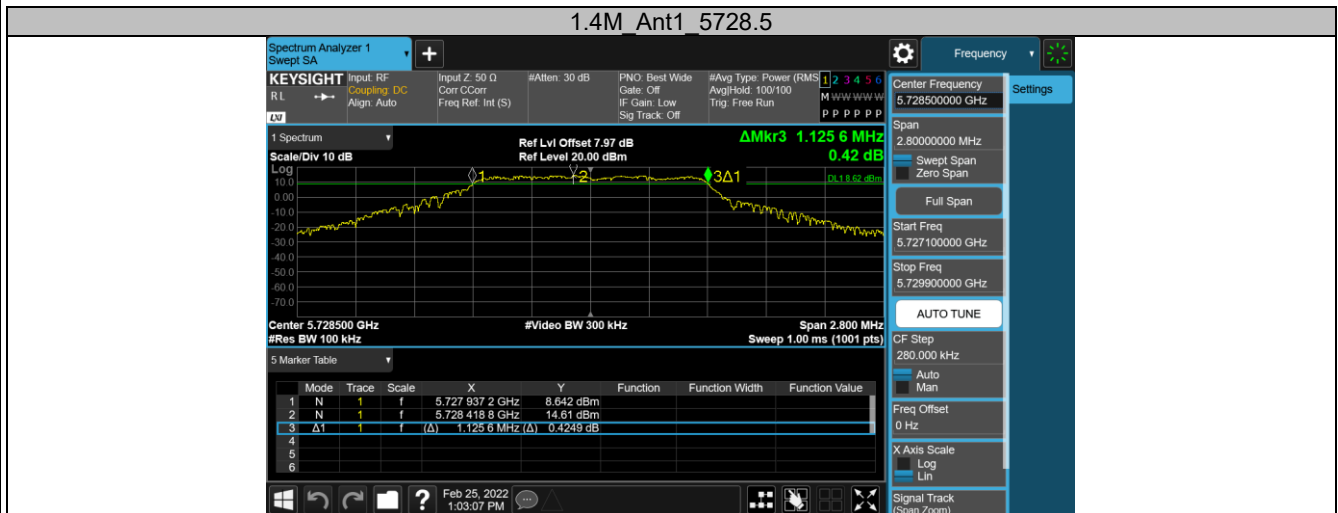

5.8G SDR, 20MHz BW

TestMode	Antenna	Channel	Result[dBm/3-100kHz]	Limit[dBm/3kHz]	Verdict
20M	Ant1	5735.5	-6.81	≤30.00	PASS
		5787.5	-8.02	≤30.00	PASS
		5839.5	-6.71	≤30.00	PASS

Appendix B.2: Test Results of 6dB Bandwidth

5.8G SDR, 1.4MHz BW

TestMode	Antenna	Channel	DTS BW[MHz]	FL[MHz]	FH[MHz]	Limit[MHz]	Verdict
1.4M	Ant1	5728.5	1.126	5727.937	5729.063	0.5	PASS
		5784.5	1.120	5783.934	5785.054	0.5	PASS
		5844.5	1.117	5843.937	5845.054	0.5	PASS