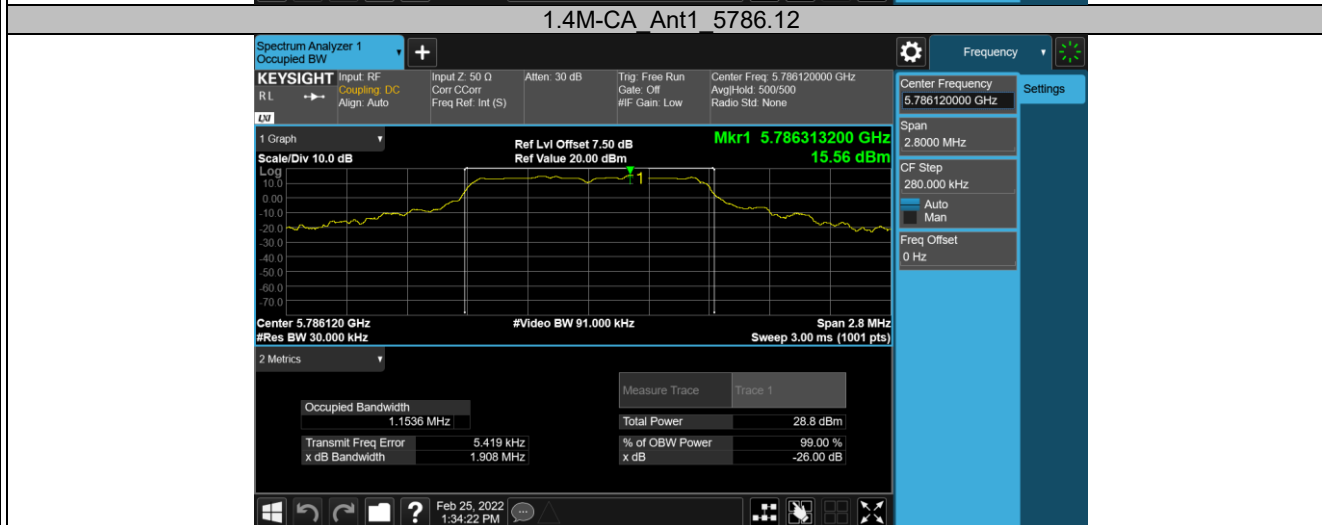

5.8G SDR, 1.4MHz BW CA mode

TestMode	Antenna	Channel	OCB [MHz]	FL[MHz]	FH[MHz]	Limit[MHz]	Verdict
1.4M-CA	Ant1	5730.12	1.1454	5729.553	5730.698	---	---
		5786.12	1.1536	5785.549	5786.702	---	---
		5846.12	1.1611	5845.547	5846.708	---	---