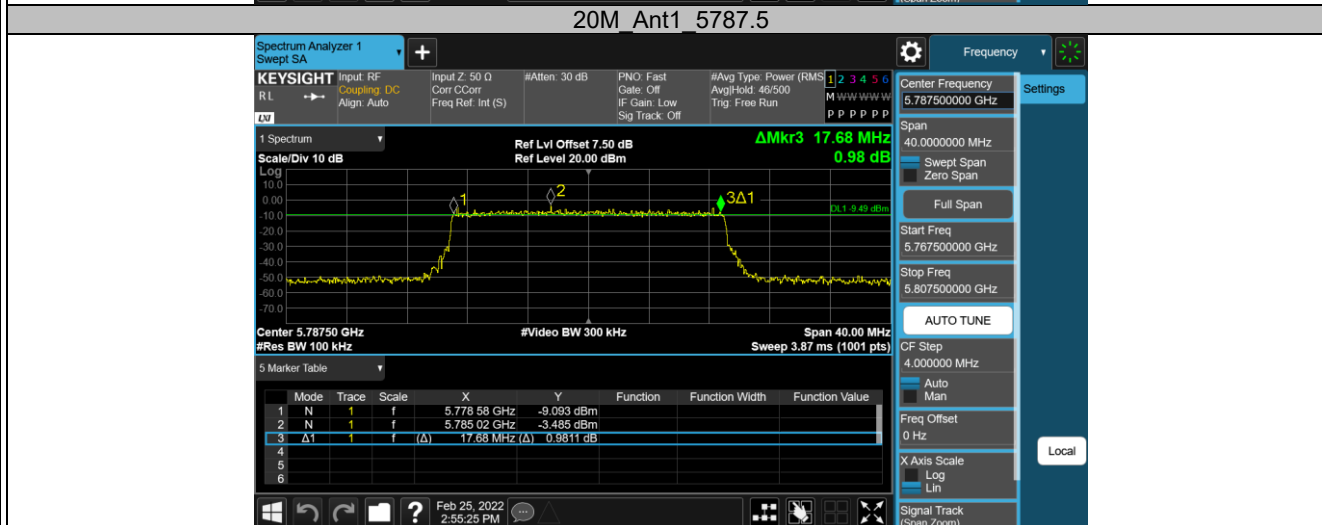

5.8G SDR, 20MHz BW

TestMode	Antenna	Channel	DTS BW[MHz]	FL[MHz]	FH[MHz]	Limit[MHz]	Verdict
20M	Ant1	5735.5	17.920	5726.500	5744.420	0.5	PASS
		5787.5	17.680	5778.580	5796.260	0.5	PASS
		5839.5	17.960	5830.500	5848.460	0.5	PASS