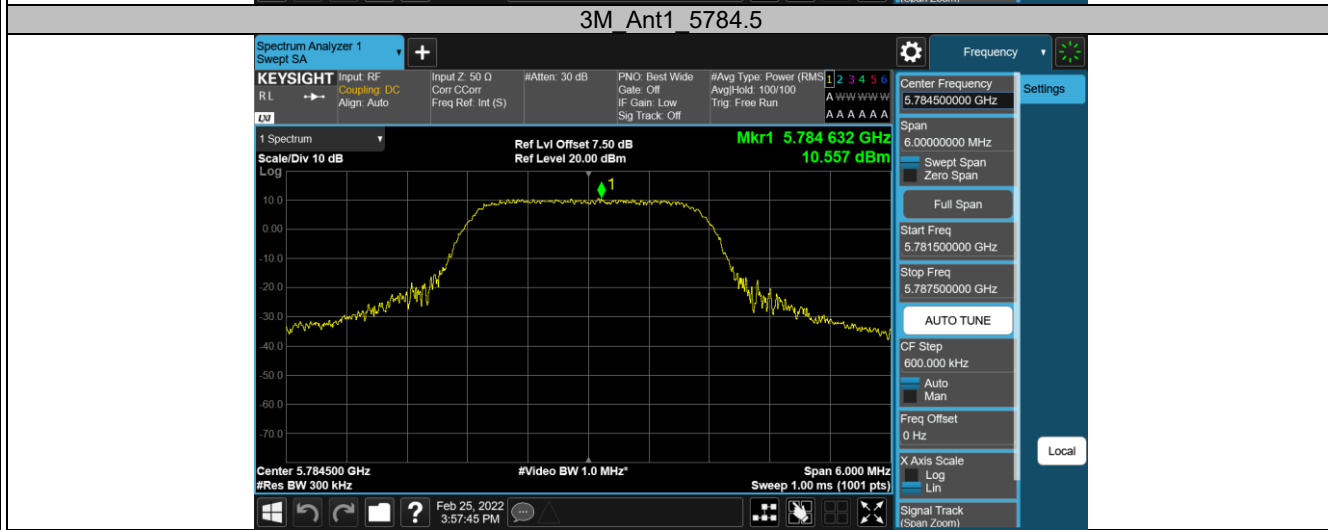

5.8G SDR, 3MHz BW

TestMode	Antenna	Channel	Result[dBm/3-100kHz]	Limit[dBm/3kHz]	Verdict
3M	Ant1	5730.5	10.49	≤30.00	PASS
		5784.5	10.56	≤30.00	PASS
		5844.5	10.91	≤30.00	PASS