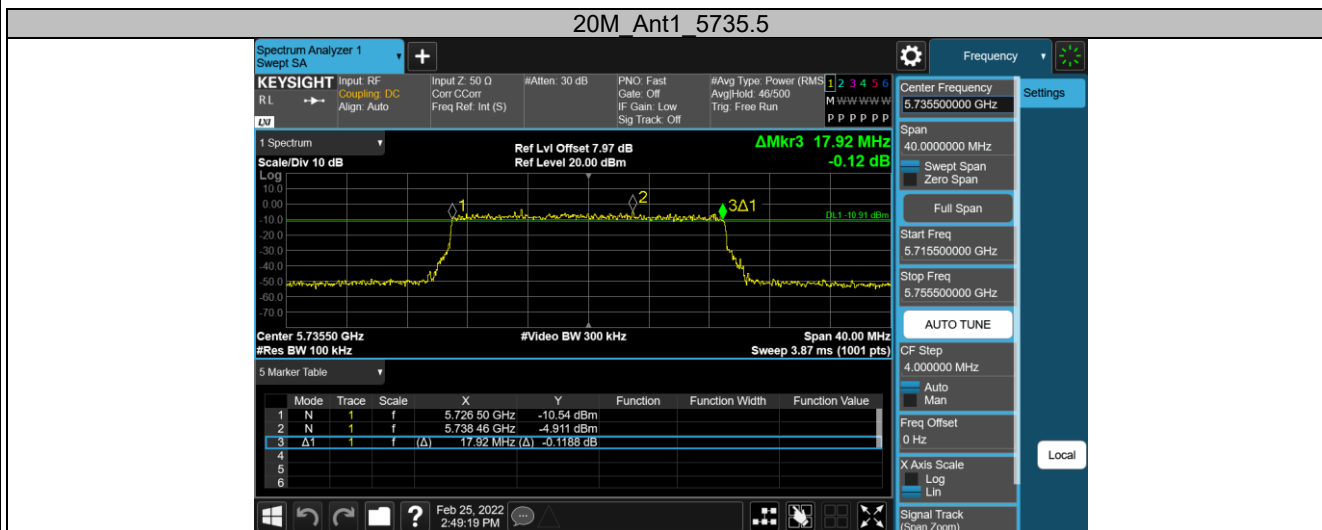

5.8G SDR, 20MHz BW

TestMode	Antenna	Channel	DTS BW[MHz]	FL[MHz]	FH[MHz]	Limit[MHz]	Verdict
20M	Ant1	5735.5	17.920	5726.500	5744.420	0.5	PASS
		5787.5	17.680	5778.580	5796.260	0.5	PASS
		5839.5	17.960	5830.500	5848.460	0.5	PASS