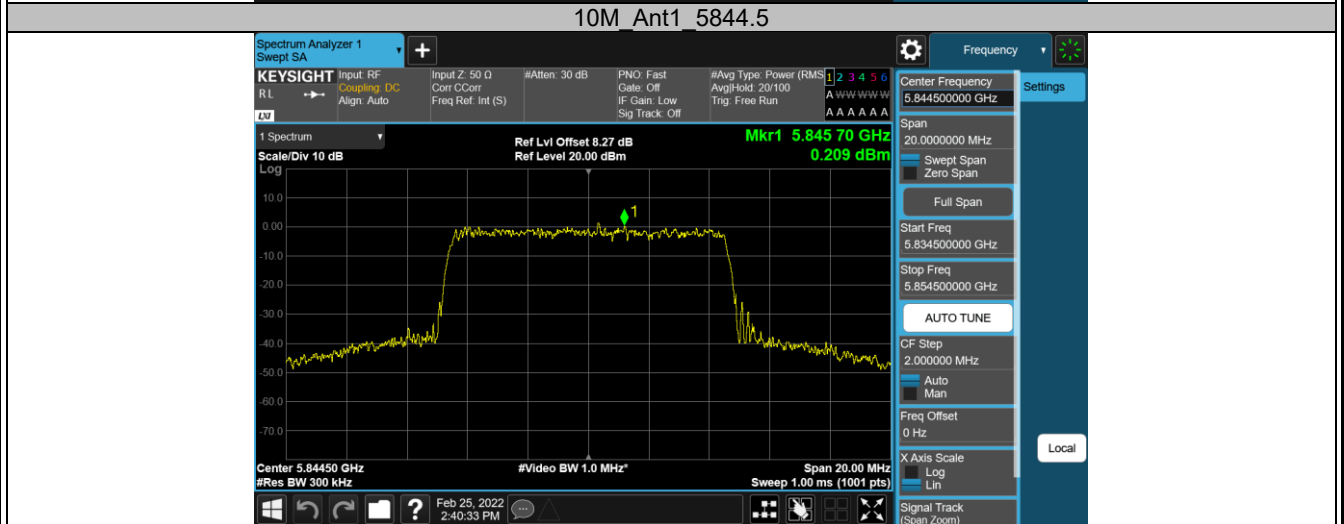

Appendix B.1: Test Results of Conducted Power Spectral Density

5.8G SDR, 1.4MHz BW

TestMode	Antenna	Channel	Result[dBm/3-100kHz]	Limit[dBm/3kHz]	Verdict
1.4M	Ant1	5728.5	17.02	≤30.00	PASS
		5784.5	17.33	≤30.00	PASS
		5844.5	18.24	≤30.00	PASS

5.8G SDR, 1.4MHz BW CA mode

TestMode	Antenna	Channel	Result[dBm/3-100kHz]	Limit[dBm/3kHz]	Verdict
1.4M-CA	Ant1	5730.12	17.31	≤30.00	PASS
		5786.12	17.44	≤30.00	PASS
		5846.12	17.90	≤30.00	PASS

5.8G SDR, 3MHz BW

TestMode	Antenna	Channel	Result[dBm/3-100kHz]	Limit[dBm/3kHz]	Verdict
3M	Ant1	5730.5	10.49	≤30.00	PASS
		5784.5	10.56	≤30.00	PASS
		5844.5	10.91	≤30.00	PASS

5.8G SDR, 10MHz BW

TestMode	Antenna	Channel	Result[dBm/3-100kHz]	Limit[dBm/3kHz]	Verdict
10M	Ant1	5732.5	0.35	≤30.00	PASS
		5788.5	-0.59	≤30.00	PASS
		5844.5	0.21	≤30.00	PASS

5.8G SDR, 20MHz BW

TestMode	Antenna	Channel	Result[dBm/3-100kHz]	Limit[dBm/3kHz]	Verdict
20M	Ant1	5735.5	-6.81	≤30.00	PASS
		5787.5	-8.02	≤30.00	PASS
		5839.5	-6.71	≤30.00	PASS

Appendix B.2: Test Results of 6dB Bandwidth