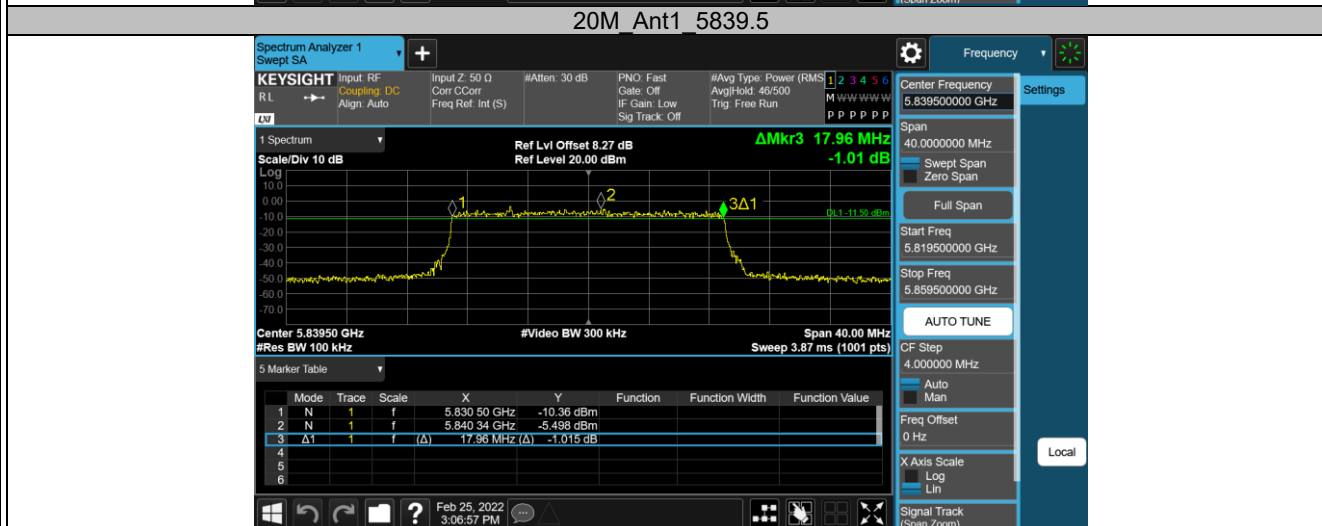

5.8G SDR, 20MHz BW

TestMode	Antenna	Channel	DTS BW[MHz]	FL[MHz]	FH[MHz]	Limit[MHz]	Verdict
20M	Ant1	5735.5	17.920	5726.500	5744.420	0.5	PASS
		5787.5	17.680	5778.580	5796.260	0.5	PASS
		5839.5	17.960	5830.500	5848.460	0.5	PASS