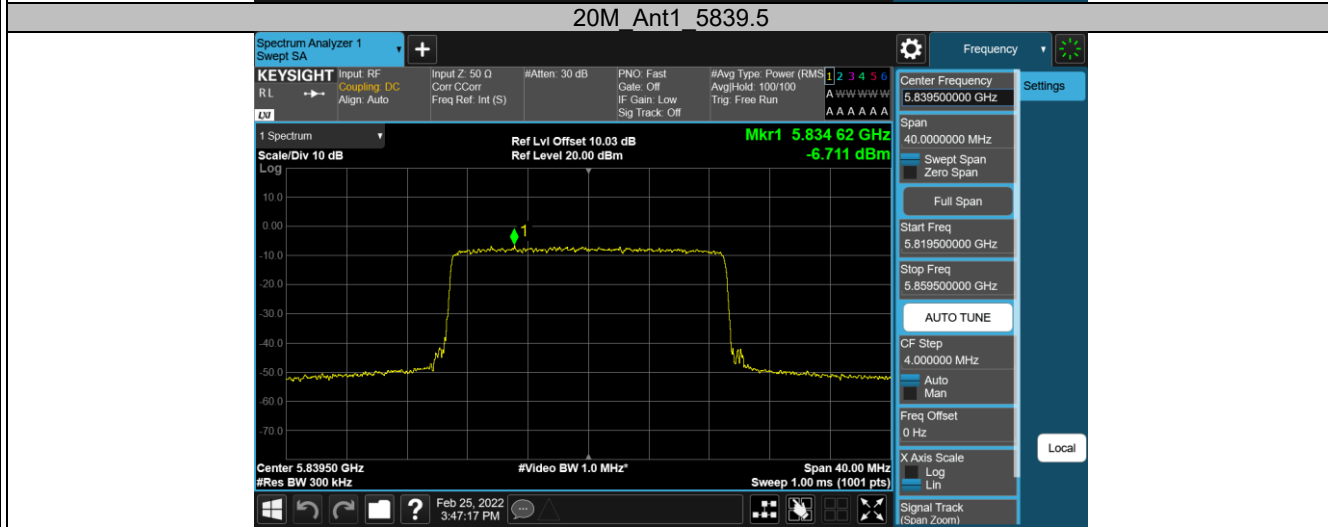

TestMode	Antenna	Channel	Result[dBm/3-100kHz]	Limit[dBm/3kHz]	Verdict
3M	Ant1	5730.5	10.49	≤30.00	PASS
		5784.5	10.56	≤30.00	PASS
		5844.5	10.91	≤30.00	PASS

5.8G SDR, 10MHz BW

TestMode	Antenna	Channel	Result[dBm/3-100kHz]	Limit[dBm/3kHz]	Verdict
10M	Ant1	5732.5	0.35	≤30.00	PASS
		5788.5	-0.59	≤30.00	PASS
		5844.5	0.21	≤30.00	PASS

5.8G SDR, 20MHz BW

TestMode	Antenna	Channel	Result[dBm/3-100kHz]	Limit[dBm/3kHz]	Verdict
20M	Ant1	5735.5	-6.81	≤30.00	PASS
		5787.5	-8.02	≤30.00	PASS
		5839.5	-6.71	≤30.00	PASS

Appendix B.2: Test Results of 6dB Bandwidth