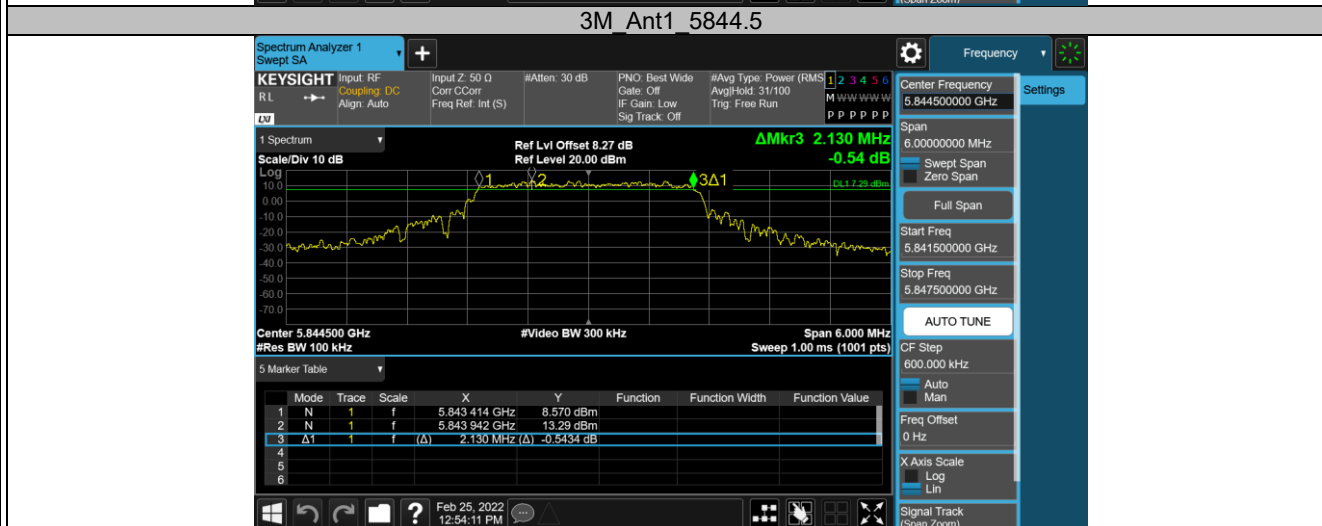

5.8G SDR, 10MHz BW

TestMode	Antenna	Channel	DTS BW[MHz]	FL[MHz]	FH[MHz]	Limit[MHz]	Verdict
10M	Ant1	5732.5	8.920	5728.020	5736.940	0.5	PASS
		5788.5	8.960	5784.040	5793.000	0.5	PASS
		5844.5	8.820	5840.120	5848.940	0.5	PASS