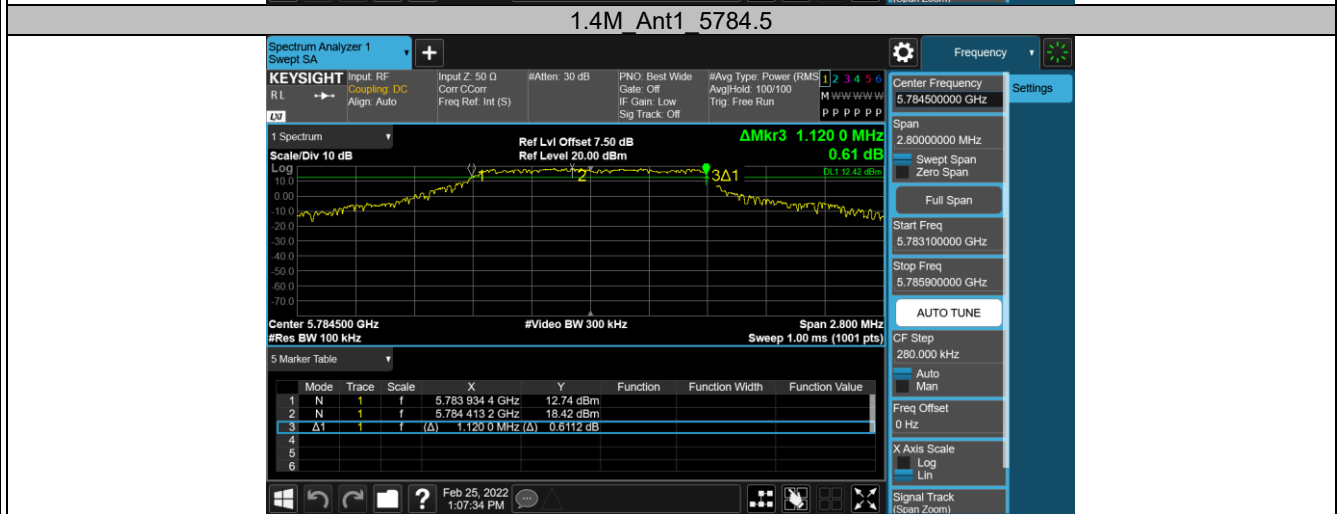

5.8G SDR, 20MHz BW

TestMode	Antenna	Channel	Result[dBm/3-100kHz]	Limit[dBm/3kHz]	Verdict
20M	Ant1	5735.5	-6.81	≤30.00	PASS
		5787.5	-8.02	≤30.00	PASS
		5839.5	-6.71	≤30.00	PASS

Appendix B.2: Test Results of 6dB Bandwidth

5.8G SDR, 1.4MHz BW

TestMode	Antenna	Channel	DTS BW[MHz]	FL[MHz]	FH[MHz]	Limit[MHz]	Verdict
1.4M	Ant1	5728.5	1.126	5727.937	5729.063	0.5	PASS
		5784.5	1.120	5783.934	5785.054	0.5	PASS
		5844.5	1.117	5843.937	5845.054	0.5	PASS