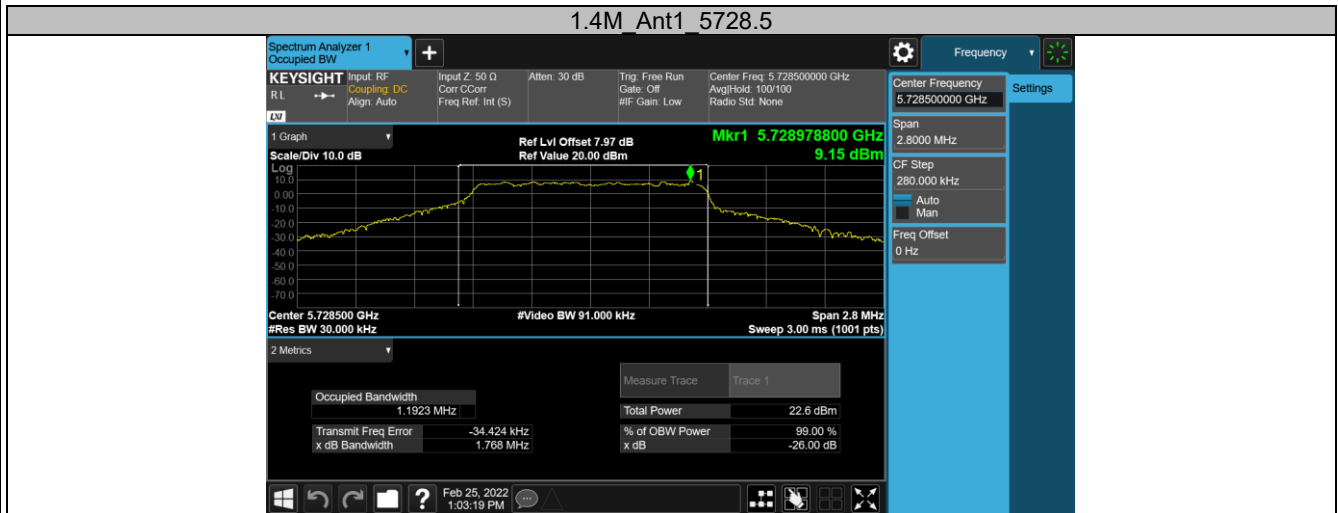

5.8G SDR, 20MHz BW

TestMode	Antenna	Channel	DTS BW[MHz]	FL[MHz]	FH[MHz]	Limit[MHz]	Verdict
20M	Ant1	5735.5	17.920	5726.500	5744.420	0.5	PASS
		5787.5	17.680	5778.580	5796.260	0.5	PASS
		5839.5	17.960	5830.500	5848.460	0.5	PASS

Appendix B.3: Test Results of 99% Bandwidth

5.8G SDR, 1.4MHz BW

TestMode	Antenna	Channel	OCB [MHz]	FL[MHz]	FH[MHz]	Limit[MHz]	Verdict
1.4M	Ant1	5728.5	1.1923	5727.869	5729.062	---	---
		5784.5	1.2074	5783.859	5785.066	---	---
		5844.5	1.1935	5843.869	5845.063	---	---