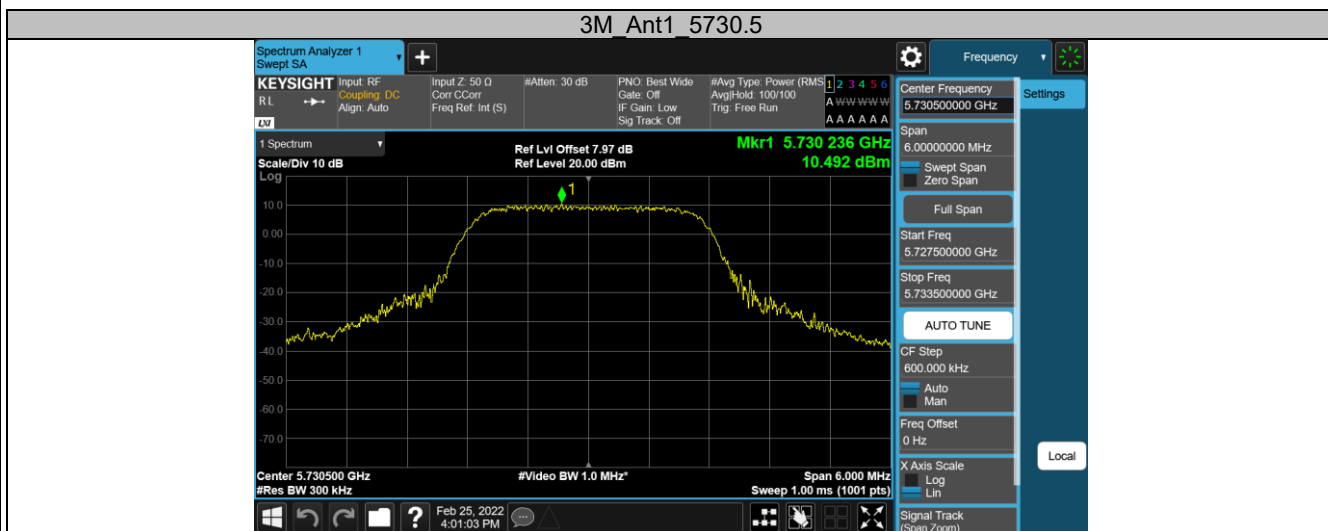

5.8G SDR, 3MHz BW

TestMode	Antenna	Channel	Result[dBm/3-100kHz]	Limit[dBm/3kHz]	Verdict
3M	Ant1	5730.5	10.49	≤30.00	PASS
		5784.5	10.56	≤30.00	PASS
		5844.5	10.91	≤30.00	PASS