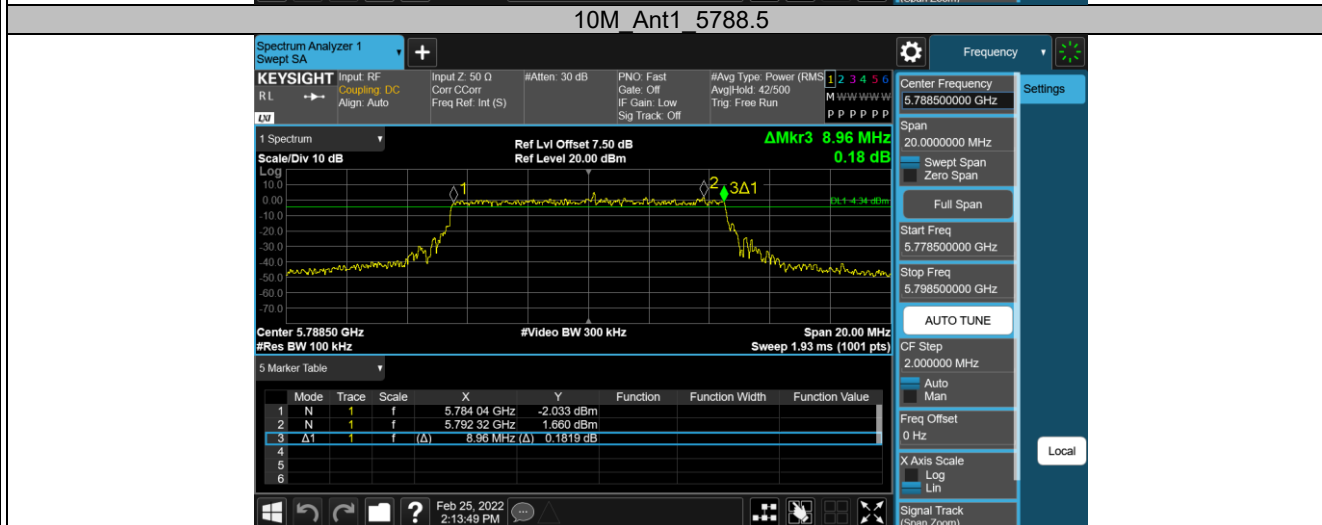

5.8G SDR, 10MHz BW

TestMode	Antenna	Channel	DTS BW[MHz]	FL[MHz]	FH[MHz]	Limit[MHz]	Verdict
10M	Ant1	5732.5	8.920	5728.020	5736.940	0.5	PASS
		5788.5	8.960	5784.040	5793.000	0.5	PASS
		5844.5	8.820	5840.120	5848.940	0.5	PASS