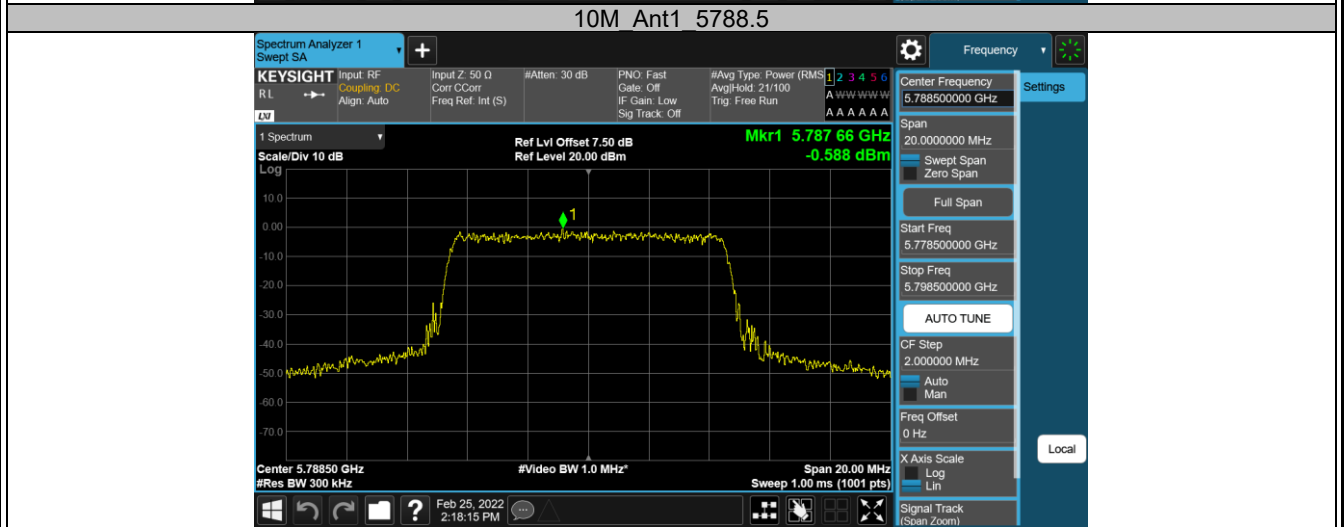

Appendix B.1: Test Results of Conducted Power Spectral Density

5.8G SDR, 1.4MHz BW

TestMode	Antenna	Channel	Result[dBm/3-100kHz]	Limit[dBm/3kHz]	Verdict
1.4M	Ant1	5728.5	17.02	≤30.00	PASS
		5784.5	17.33	≤30.00	PASS
		5844.5	18.24	≤30.00	PASS

5.8G SDR, 1.4MHz BW CA mode

TestMode	Antenna	Channel	Result[dBm/3-100kHz]	Limit[dBm/3kHz]	Verdict
1.4M-CA	Ant1	5730.12	17.31	≤30.00	PASS
		5786.12	17.44	≤30.00	PASS
		5846.12	17.90	≤30.00	PASS

5.8G SDR, 3MHz BW

TestMode	Antenna	Channel	Result[dBm/3-100kHz]	Limit[dBm/3kHz]	Verdict
3M	Ant1	5730.5	10.49	≤30.00	PASS
		5784.5	10.56	≤30.00	PASS
		5844.5	10.91	≤30.00	PASS

5.8G SDR, 10MHz BW

TestMode	Antenna	Channel	Result[dBm/3-100kHz]	Limit[dBm/3kHz]	Verdict
10M	Ant1	5732.5	0.35	≤30.00	PASS
		5788.5	-0.59	≤30.00	PASS
		5844.5	0.21	≤30.00	PASS

5.8G SDR, 20MHz BW

TestMode	Antenna	Channel	Result[dBm/3-100kHz]	Limit[dBm/3kHz]	Verdict
20M	Ant1	5735.5	-6.81	≤30.00	PASS
		5787.5	-8.02	≤30.00	PASS
		5839.5	-6.71	≤30.00	PASS

Appendix B.2: Test Results of 6dB Bandwidth