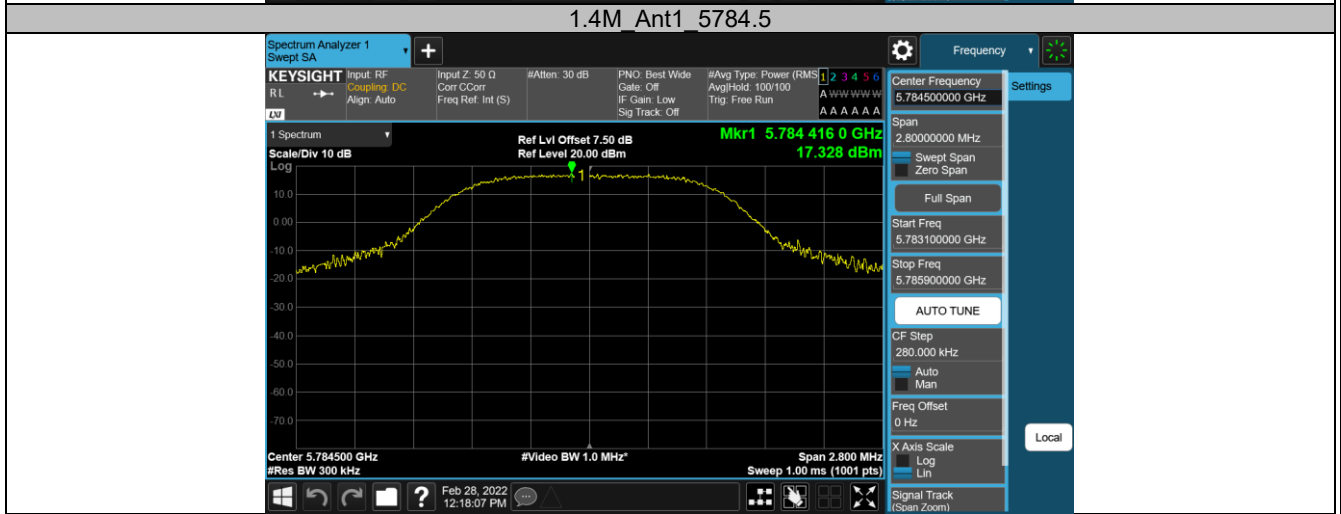

Appendix B: Test Results of 5.8G SDR

APPENDIX B: TEST RESULTS OF 5.8G SDR	1
APPENDIX B.1: TEST RESULTS OF CONDUCTED POWER SPECTRAL DENSITY	2
5.8G SDR, 1.4MHz BW	2
5.8G SDR, 1.4MHz BW CA mode	3
5.8G SDR, 3MHz BW	4
5.8G SDR, 10MHz BW	5
5.8G SDR, 20MHz BW	6
APPENDIX B.2: TEST RESULTS OF 6DB BANDWIDTH	7
5.8G SDR, 1.4MHz BW	7
5.8G SDR, 1.4MHz BW CA mode	8
5.8G SDR, 3MHz BW	9
5.8G SDR, 10MHz BW	10
5.8G SDR, 20MHz BW	11
APPENDIX B.3: TEST RESULTS OF 99% BANDWIDTH	12
5.8G SDR, 1.4MHz BW	12
5.8G SDR, 1.4MHz BW CA mode	13
5.8G SDR, 3MHz BW	14
5.8G SDR, 10MHz BW	15
5.8G SDR, 20MHz BW	16
APPENDIX B.4: TEST RESULTS OF RADIATED SPURIOUS EMISSIONS	17
30MHz - 1GHz (Worst case)	17
Above 1GHz	19
APPENDIX B.5: TEST RESULTS OF CONDUCTED EMISSION ON AC MAINS	99

Appendix B.1: Test Results of Conducted Power Spectral Density

5.8G SDR, 1.4MHz BW

TestMode	Antenna	Channel	Result[dBm/3-100kHz]	Limit[dBm/3kHz]	Verdict
1.4M	Ant1	5728.5	17.02	≤30.00	PASS
		5784.5	17.33	≤30.00	PASS
		5844.5	18.24	≤30.00	PASS