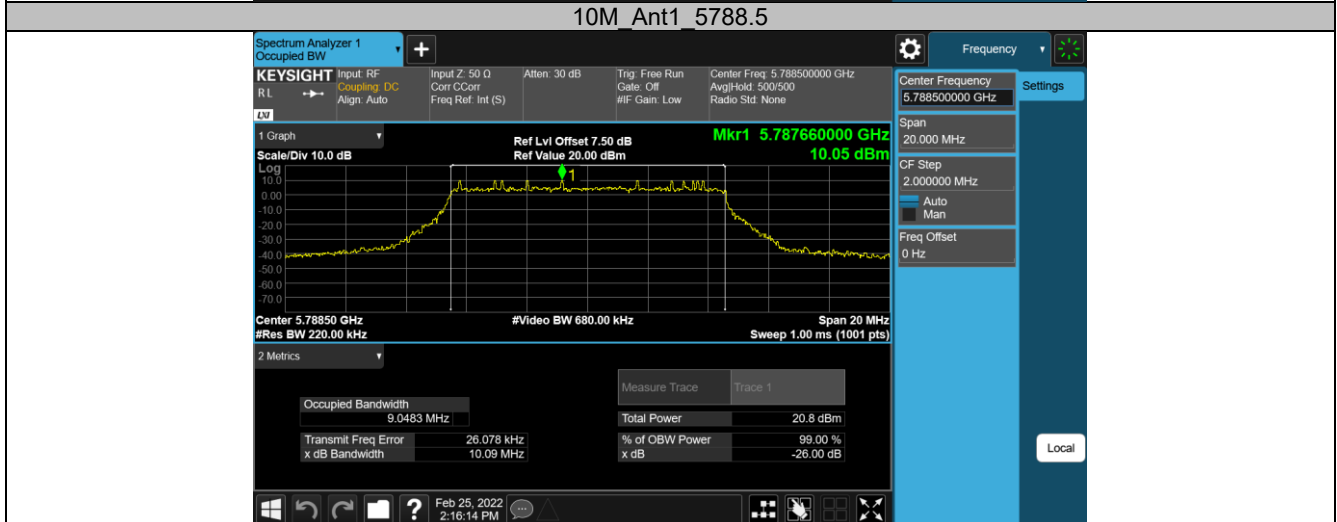

5.8G SDR, 10MHz BW

TestMode	Antenna	Channel	OCB [MHz]	FL[MHz]	FH[MHz]	Limit[MHz]	Verdict
10M	Ant1	5732.5	9.0415	5727.988	5737.030	---	---
		5788.5	9.0483	5784.002	5793.050	---	---
		5844.5	9.0413	5840.006	5849.047	---	---