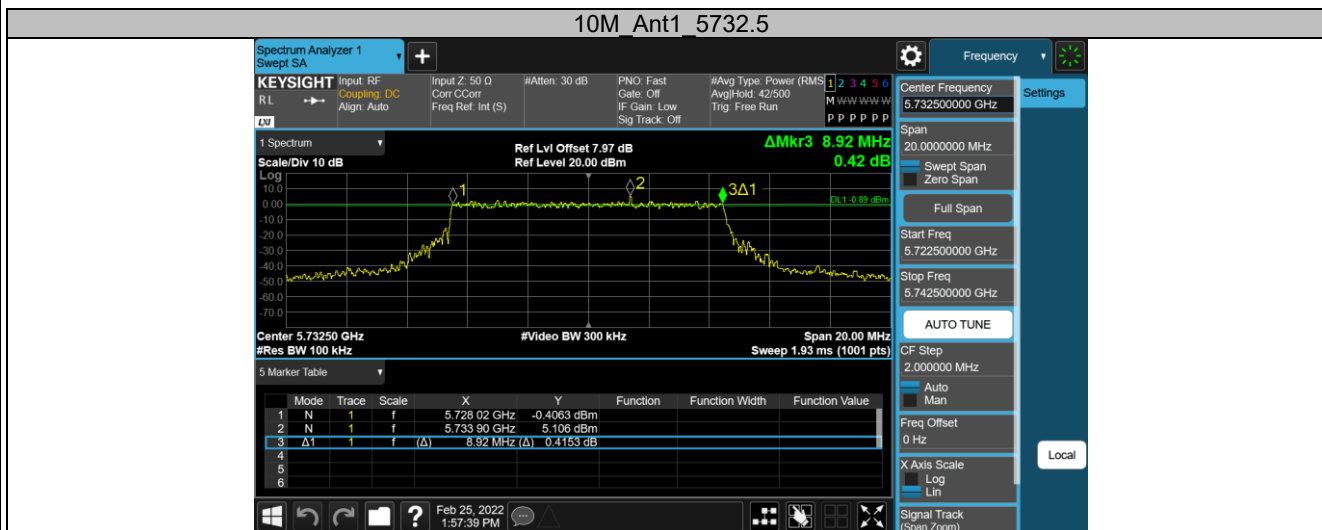

5.8G SDR, 10MHz BW

TestMode	Antenna	Channel	DTS BW[MHz]	FL[MHz]	FH[MHz]	Limit[MHz]	Verdict
10M	Ant1	5732.5	8.920	5728.020	5736.940	0.5	PASS
		5788.5	8.960	5784.040	5793.000	0.5	PASS
		5844.5	8.820	5840.120	5848.940	0.5	PASS