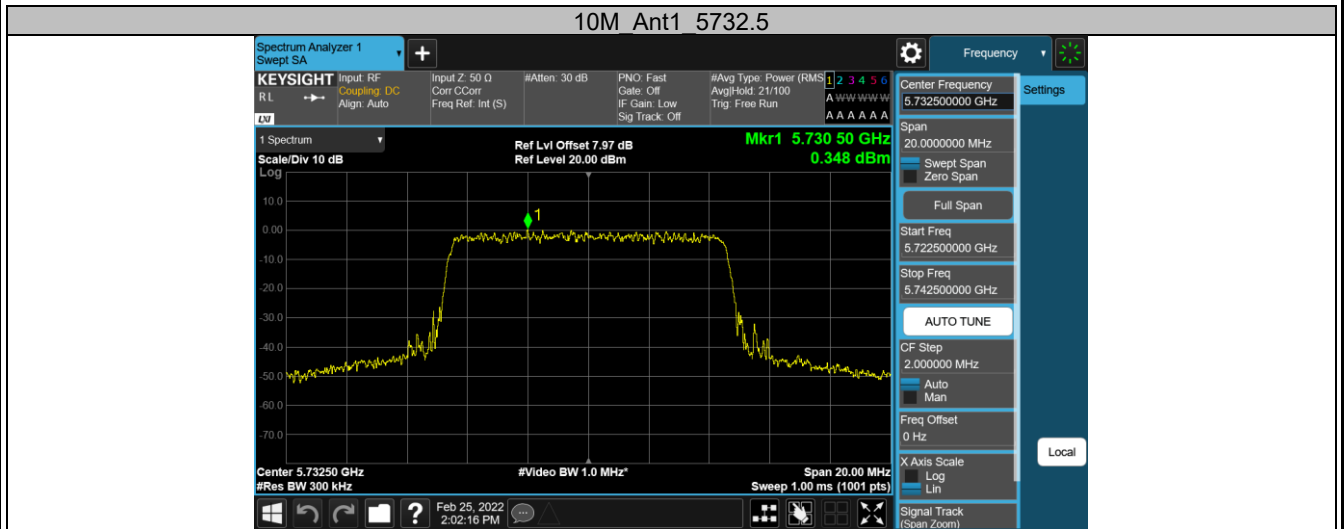

Appendix B.1: Test Results of Conducted Power Spectral Density

5.8G SDR, 1.4MHz BW

TestMode	Antenna	Channel	Result[dBm/3-100kHz]	Limit[dBm/3kHz]	Verdict
1.4M	Ant1	5728.5	17.02	≤30.00	PASS
		5784.5	17.33	≤30.00	PASS
		5844.5	18.24	≤30.00	PASS

5.8G SDR, 1.4MHz BW CA mode

TestMode	Antenna	Channel	Result[dBm/3-100kHz]	Limit[dBm/3kHz]	Verdict
1.4M-CA	Ant1	5730.12	17.31	≤30.00	PASS
		5786.12	17.44	≤30.00	PASS
		5846.12	17.90	≤30.00	PASS

5.8G SDR, 3MHz BW

TestMode	Antenna	Channel	Result[dBm/3-100kHz]	Limit[dBm/3kHz]	Verdict
3M	Ant1	5730.5	10.49	≤30.00	PASS
		5784.5	10.56	≤30.00	PASS
		5844.5	10.91	≤30.00	PASS

5.8G SDR, 10MHz BW

TestMode	Antenna	Channel	Result[dBm/3-100kHz]	Limit[dBm/3kHz]	Verdict
10M	Ant1	5732.5	0.35	≤30.00	PASS
		5788.5	-0.59	≤30.00	PASS
		5844.5	0.21	≤30.00	PASS