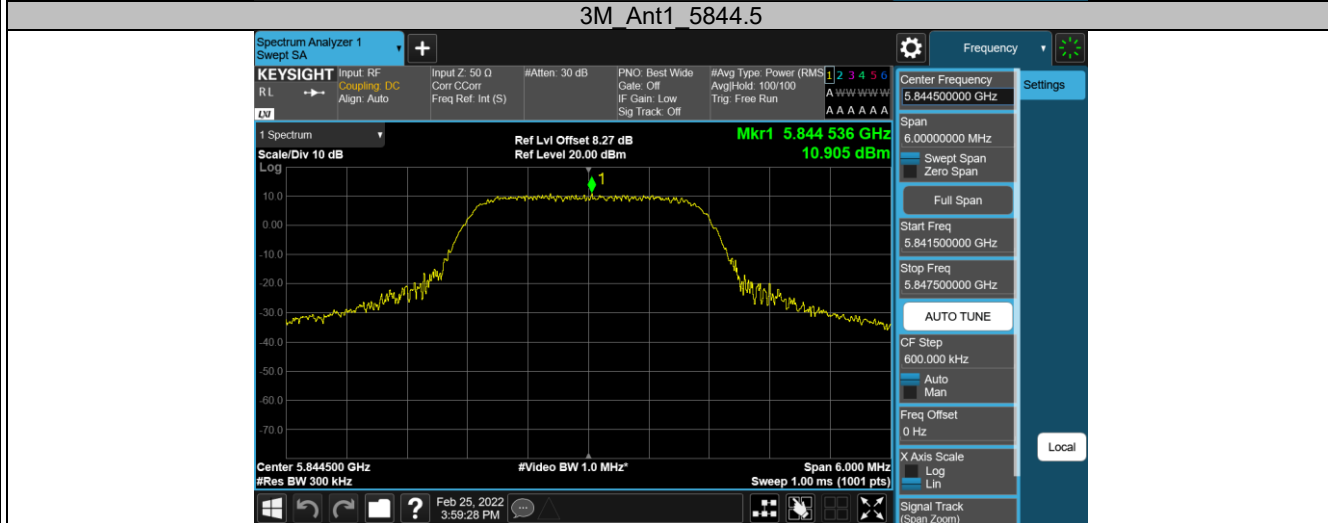

Appendix B: Test Results of 5.8G SDR

APPENDIX B: TEST RESULTS OF 5.8G SDR	1
APPENDIX B.1: TEST RESULTS OF CONDUCTED POWER SPECTRAL DENSITY	2
5.8G SDR, 1.4MHz BW	2
5.8G SDR, 1.4MHz BW CA mode	3
5.8G SDR, 3MHz BW	4
5.8G SDR, 10MHz BW	5
5.8G SDR, 20MHz BW	6
APPENDIX B.2: TEST RESULTS OF 6DB BANDWIDTH	7
5.8G SDR, 1.4MHz BW	7
5.8G SDR, 1.4MHz BW CA mode	8
5.8G SDR, 3MHz BW	9
5.8G SDR, 10MHz BW	10
5.8G SDR, 20MHz BW	11
APPENDIX B.3: TEST RESULTS OF 99% BANDWIDTH	12
5.8G SDR, 1.4MHz BW	12
5.8G SDR, 1.4MHz BW CA mode	13
5.8G SDR, 3MHz BW	14
5.8G SDR, 10MHz BW	15
5.8G SDR, 20MHz BW	16
APPENDIX B.4: TEST RESULTS OF RADIATED SPURIOUS EMISSIONS	17
30MHz - 1GHz (Worst case)	17
Above 1GHz	19
APPENDIX B.5: TEST RESULTS OF CONDUCTED EMISSION ON AC MAINS	99

Appendix B.1: Test Results of Conducted Power Spectral Density

5.8G SDR, 1.4MHz BW

TestMode	Antenna	Channel	Result[dBm/3-100kHz]	Limit[dBm/3kHz]	Verdict
1.4M	Ant1	5728.5	17.02	≤30.00	PASS
		5784.5	17.33	≤30.00	PASS
		5844.5	18.24	≤30.00	PASS

5.8G SDR, 1.4MHz BW CA mode

TestMode	Antenna	Channel	Result[dBm/3-100kHz]	Limit[dBm/3kHz]	Verdict
1.4M-CA	Ant1	5730.12	17.31	≤30.00	PASS
		5786.12	17.44	≤30.00	PASS
		5846.12	17.90	≤30.00	PASS

5.8G SDR, 3MHz BW

TestMode	Antenna	Channel	Result[dBm/3-100kHz]	Limit[dBm/3kHz]	Verdict
3M	Ant1	5730.5	10.49	≤30.00	PASS
		5784.5	10.56	≤30.00	PASS
		5844.5	10.91	≤30.00	PASS

5.8G SDR, 10MHz BW

TestMode	Antenna	Channel	Result[dBm/3-100kHz]	Limit[dBm/3kHz]	Verdict
10M	Ant1	5732.5	0.35	≤30.00	PASS
		5788.5	-0.59	≤30.00	PASS
		5844.5	0.21	≤30.00	PASS