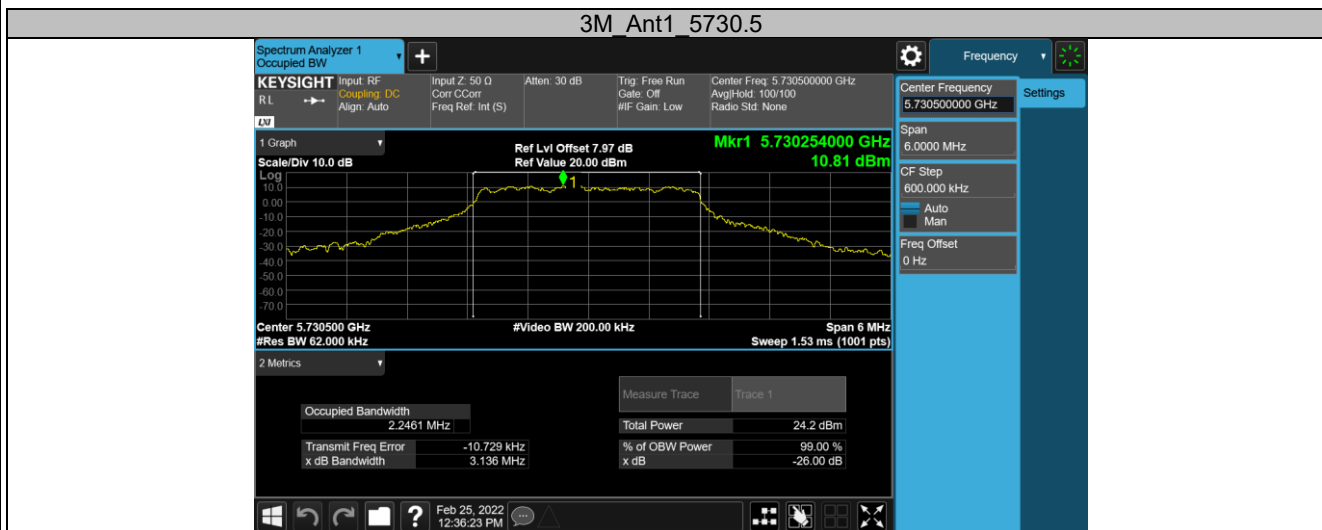

5.8G SDR, 3MHz BW

TestMode	Antenna	Channel	OCB [MHz]	FL[MHz]	FH[MHz]	Limit[MHz]	Verdict
3M	Ant1	5730.5	2.2461	5729.366	5731.612	---	---
		5784.5	2.2374	5783.377	5785.614	---	---
		5844.5	2.2412	5843.374	5845.615	---	---