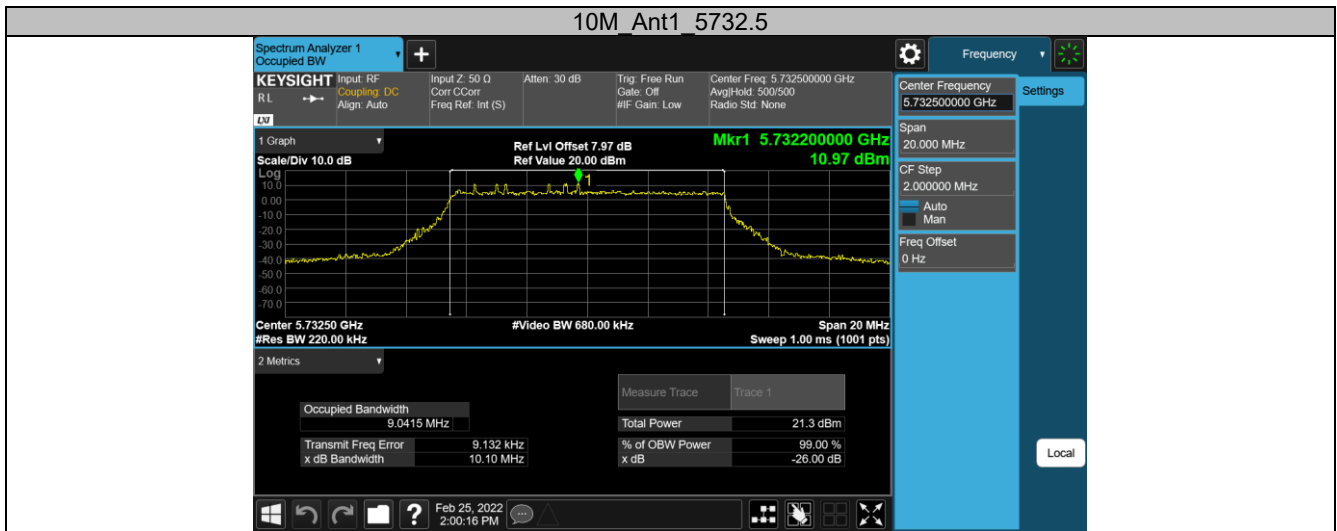

5.8G SDR, 10MHz BW

TestMode	Antenna	Channel	OCB [MHz]	FL[MHz]	FH[MHz]	Limit[MHz]	Verdict
10M	Ant1	5732.5	9.0415	5727.988	5737.030	---	---
		5788.5	9.0483	5784.002	5793.050	---	---
		5844.5	9.0413	5840.006	5849.047	---	---