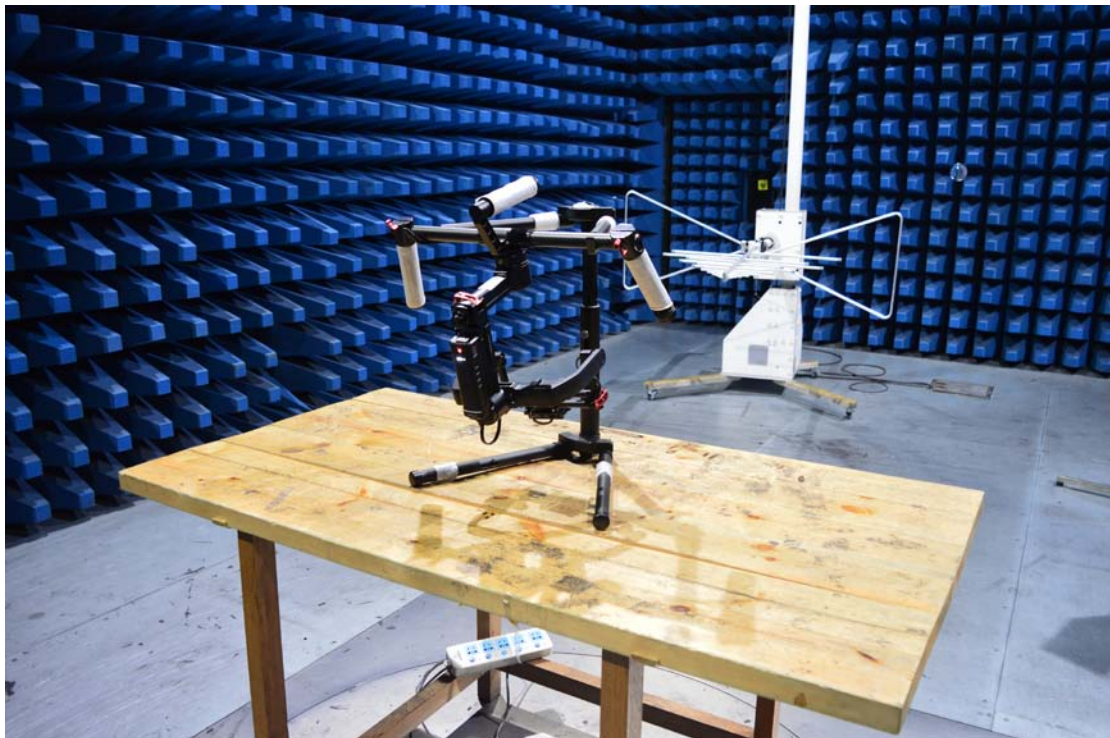

## Test Setup Photos

### 1. Radiated emission (9KHz-30MHz)

### 2. Radiated emission (30MHz-1GHz)

### 4. Conducted emission antenna's port