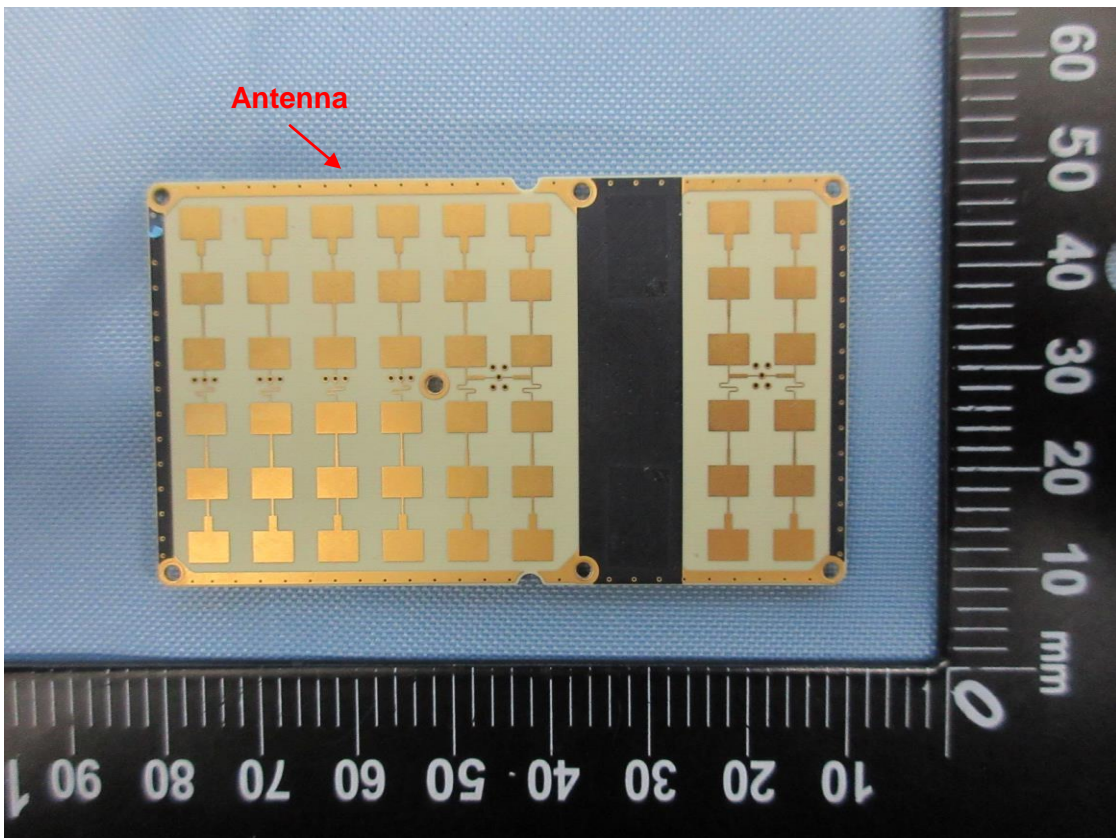

CN21478R(P15C-24GHz) 001,
CN21478R(FCC-MPE) 001,
CN21CESJ(RSS210-24GHz) 001,
CN21CESJ(IC-MPE) 001

Product: Omnidirectional Digital Radar/CSM Radar
Type Identification: RD2424R