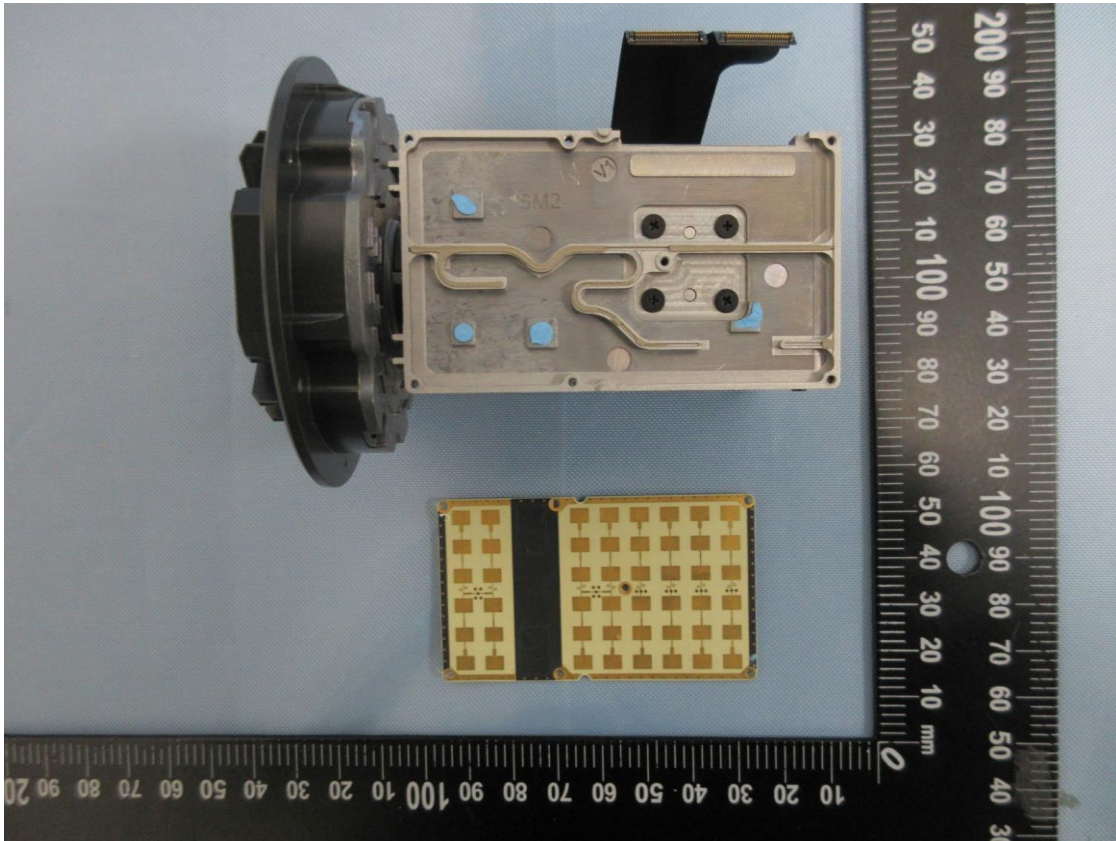

CN21478R(P15C-24GHz) 001,
CN21478R(FCC-MPE) 001,
CN21CESJ(RSS210-24GHz) 001,
CN21CESJ(IC-MPE) 001

Product: Omnidirectional Digital Radar/CSM Radar
Type Identification: RD2424R