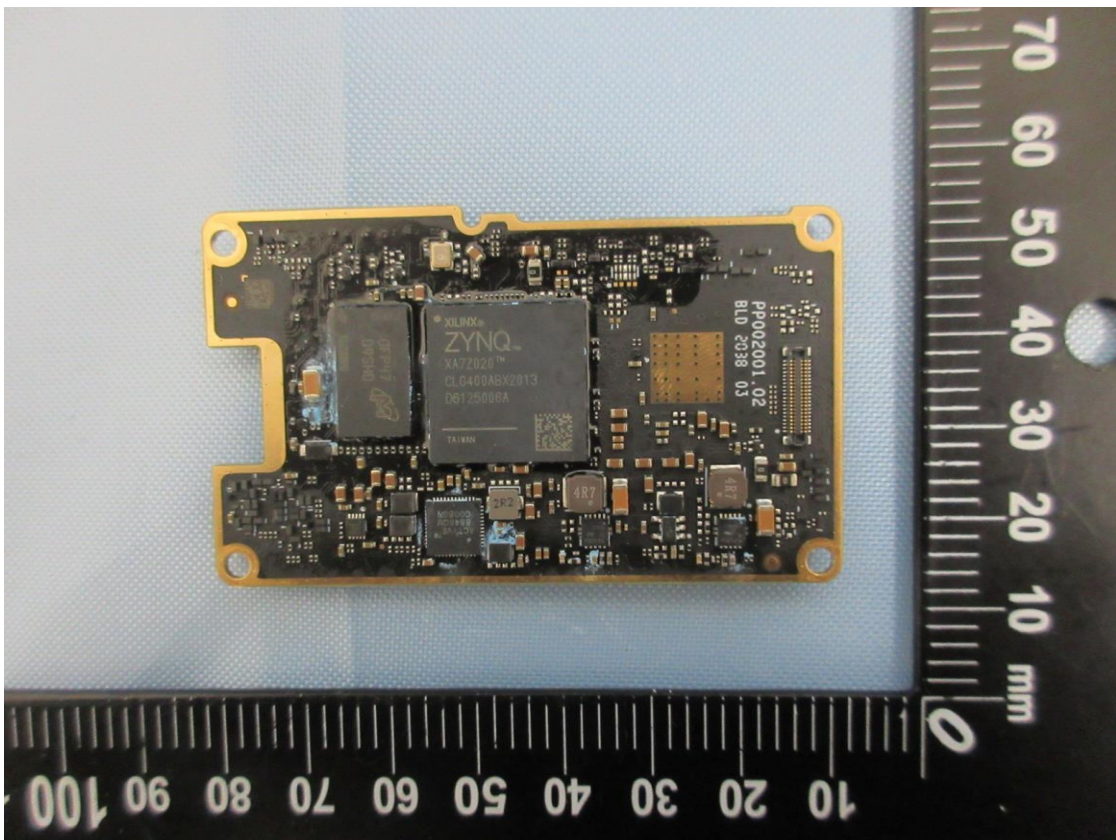

CN21478R(P15C-24GHz) 001,  
CN21478R(FCC-MPE) 001,  
CN21CESJ(RSS210-24GHz) 001,  
CN21CESJ(IC-MPE) 001

Product: Omnidirectional Digital Radar/CSM Radar  
Type Identification: RD2424R

CN21478R(P15C-24GHz) 001,  
CN21478R(FCC-MPE) 001,  
CN21CESJ(RSS210-24GHz) 001,  
CN21CESJ(IC-MPE) 001

Product: Omnidirectional Digital Radar/CSM Radar  
Type Identification: RD2424R

CN21478R(P15C-24GHz) 001,  
CN21478R(FCC-MPE) 001,  
CN21CESJ(RSS210-24GHz) 001,  
CN21CESJ(IC-MPE) 001

Product: Omnidirectional Digital Radar/CSM Radar  
Type Identification: RD2424R