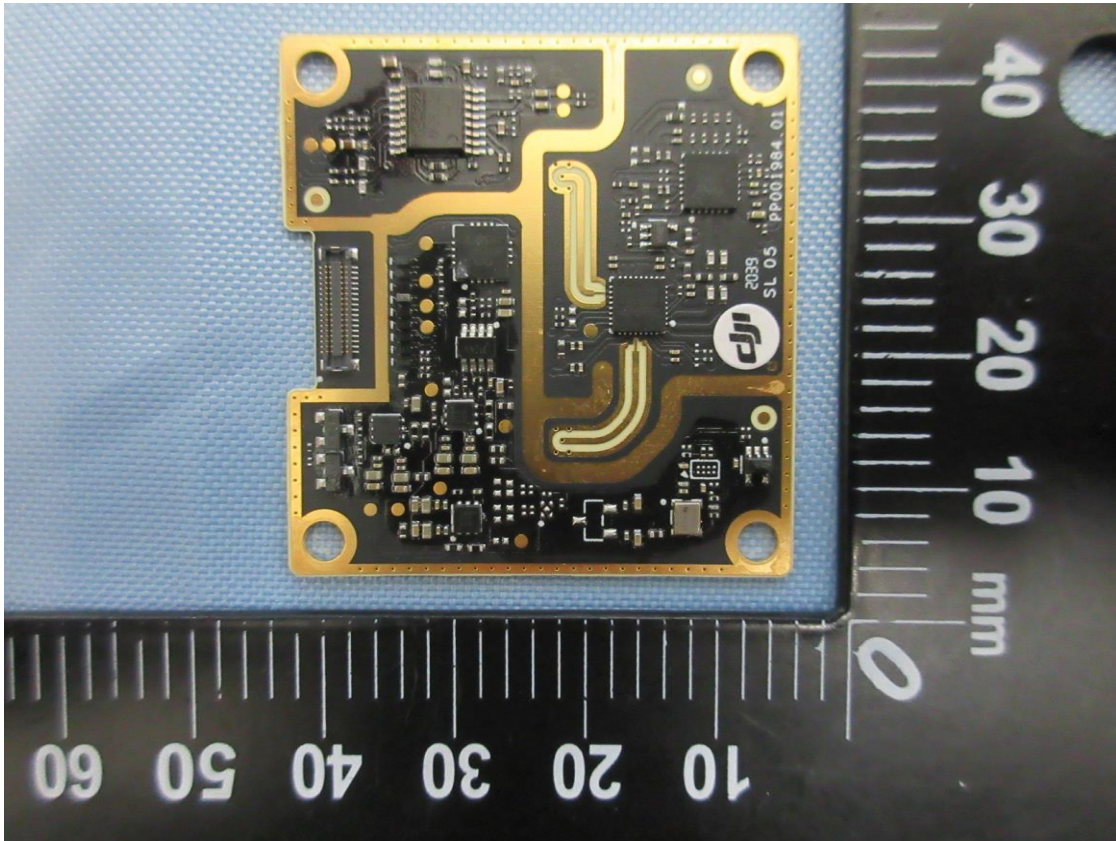

CN21478R(P15C-24GHz) 001,
CN21478R(FCC-MPE) 001,
CN21CESJ(RSS210-24GHz) 001,
CN21CESJ(IC-MPE) 001

Product: Omnidirectional Digital Radar/CSM Radar
Type Identification: RD2424R