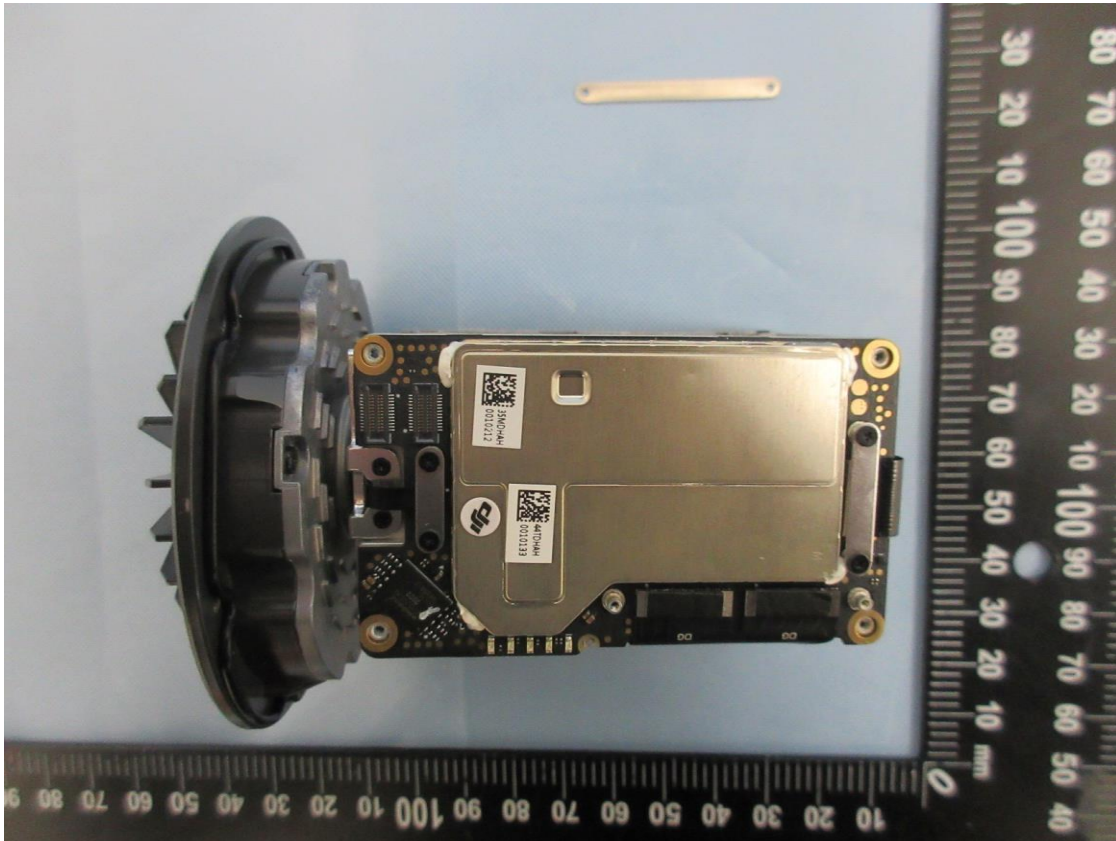

CN21478R(P15C-24GHz) 001,  
CN21478R(FCC-MPE) 001,  
CN21CESJ(RSS210-24GHz) 001,  
CN21CESJ(IC-MPE) 001

Product: Omnidirectional Digital Radar/CSM Radar  
Type Identification: RD2424R

CN21478R(P15C-24GHz) 001,  
CN21478R(FCC-MPE) 001,  
CN21CESJ(RSS210-24GHz) 001,  
CN21CESJ(IC-MPE) 001

Product: Omnidirectional Digital Radar/CSM Radar  
Type Identification: RD2424R

CN21478R(P15C-24GHz) 001,  
CN21478R(FCC-MPE) 001,  
CN21CESJ(RSS210-24GHz) 001,  
CN21CESJ(IC-MPE) 001

Product: Omnidirectional Digital Radar/CSM Radar  
Type Identification: RD2424R