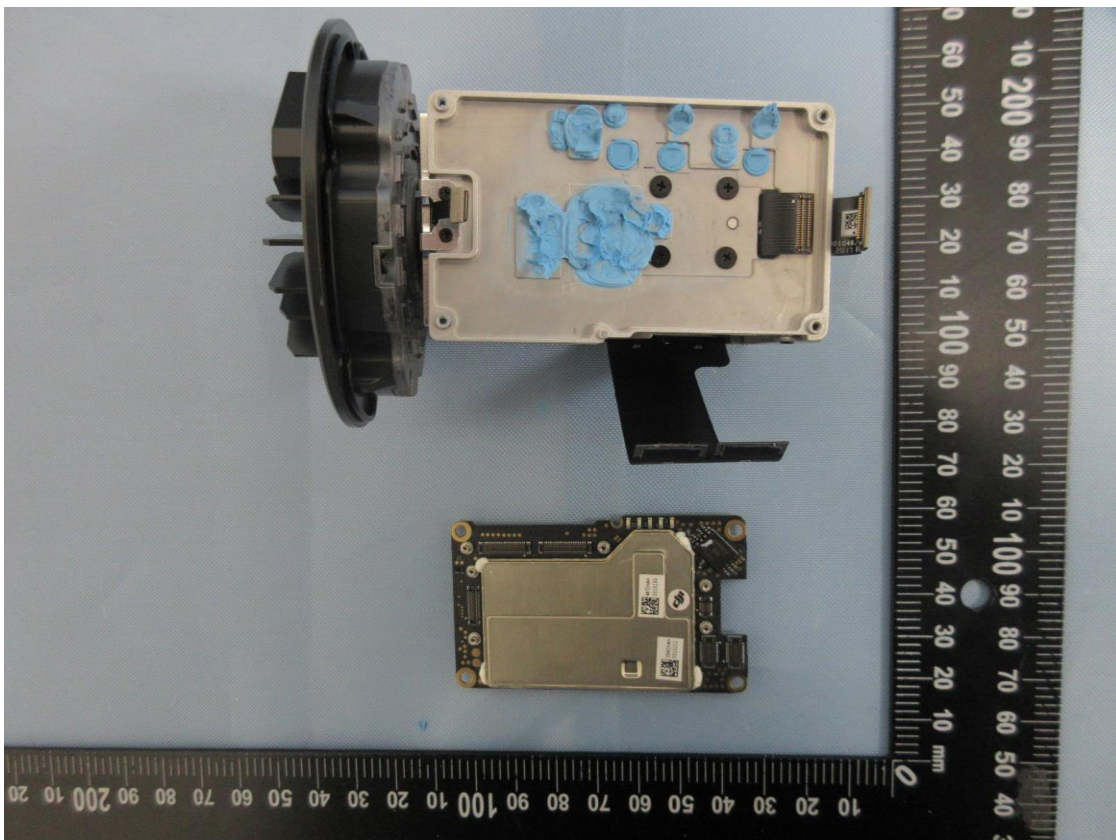

CN21478R(P15C-24GHz) 001,  
CN21478R(FCC-MPE) 001,  
CN21CESJ(RSS210-24GHz) 001,  
CN21CESJ(IC-MPE) 001

Product: Omnidirectional Digital Radar/CSM Radar  
Type Identification: RD2424R

CN21478R(P15C-24GHz) 001,  
CN21478R(FCC-MPE) 001,  
CN21CESJ(RSS210-24GHz) 001,  
CN21CESJ(IC-MPE) 001

Product: Omnidirectional Digital Radar/CSM Radar  
Type Identification: RD2424R

CN21478R(P15C-24GHz) 001,  
CN21478R(FCC-MPE) 001,  
CN21CESJ(RSS210-24GHz) 001,  
CN21CESJ(IC-MPE) 001

Product: Omnidirectional Digital Radar/CSM Radar  
Type Identification: RD2424R