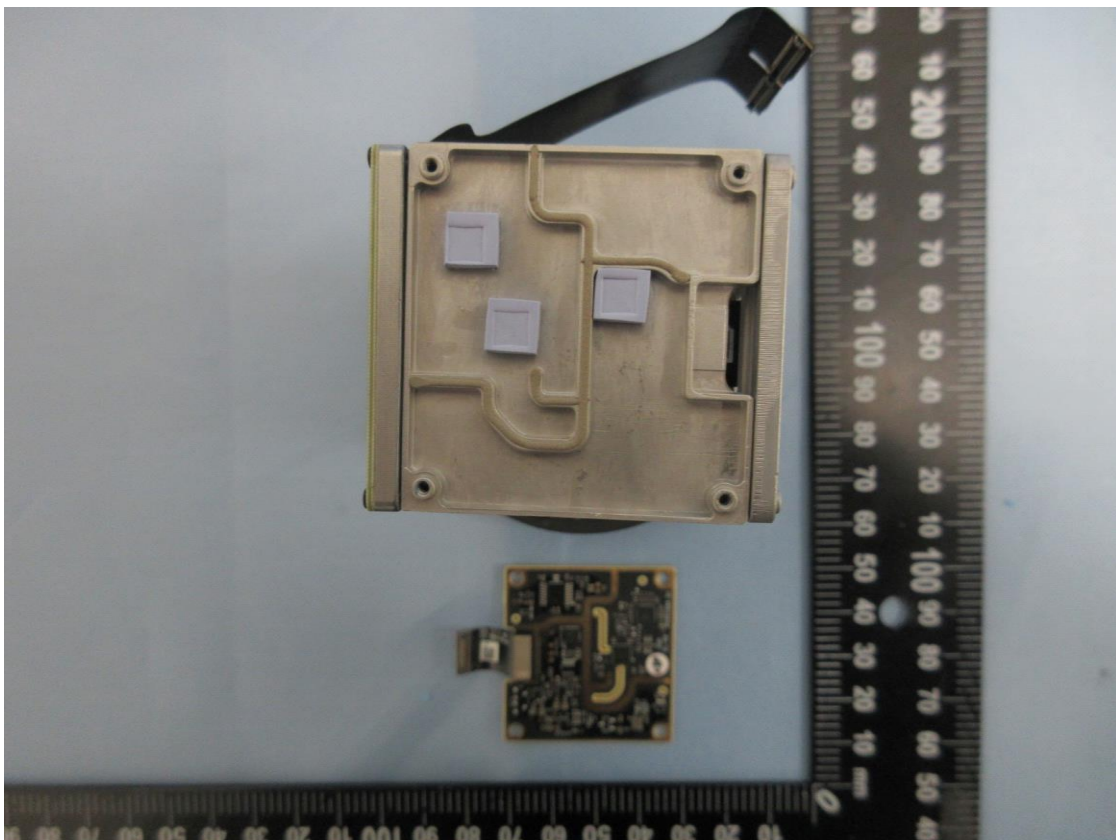

CN21478R(P15C-24GHz) 001,  
CN21478R(FCC-MPE) 001,  
CN21CESJ(RSS210-24GHz) 001,  
CN21CESJ(IC-MPE) 001

Product: Omnidirectional Digital Radar/CSM Radar  
Type Identification: RD2424R

CN21478R(P15C-24GHz) 001,  
CN21478R(FCC-MPE) 001,  
CN21CESJ(RSS210-24GHz) 001,  
CN21CESJ(IC-MPE) 001

Product: Omnidirectional Digital Radar/CSM Radar  
Type Identification: RD2424R

CN21478R(P15C-24GHz) 001,  
CN21478R(FCC-MPE) 001,  
CN21CESJ(RSS210-24GHz) 001,  
CN21CESJ(IC-MPE) 001

Product: Omnidirectional Digital Radar/CSM Radar  
Type Identification: RD2424R