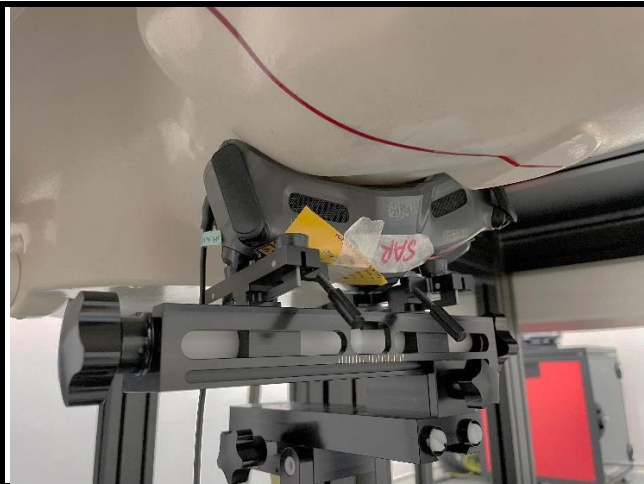

<Antenna Location>

Outside of Glasses View

<Photographs of SAR Setup>

Inside of glasses\_WLAN Antenna with  
0cm

Inside of glasses\_SDR Antenna 0\_Degree  
60 with 0cm

Inside of glasses\_SDR Antenna 0\_Degree  
120 with 0cm

Inside of glasses\_SDR Antenna 0\_Degree  
60 with 0cm

Inside of glasses\_SDR Antenna 0\_Degree  
120 with 0cm