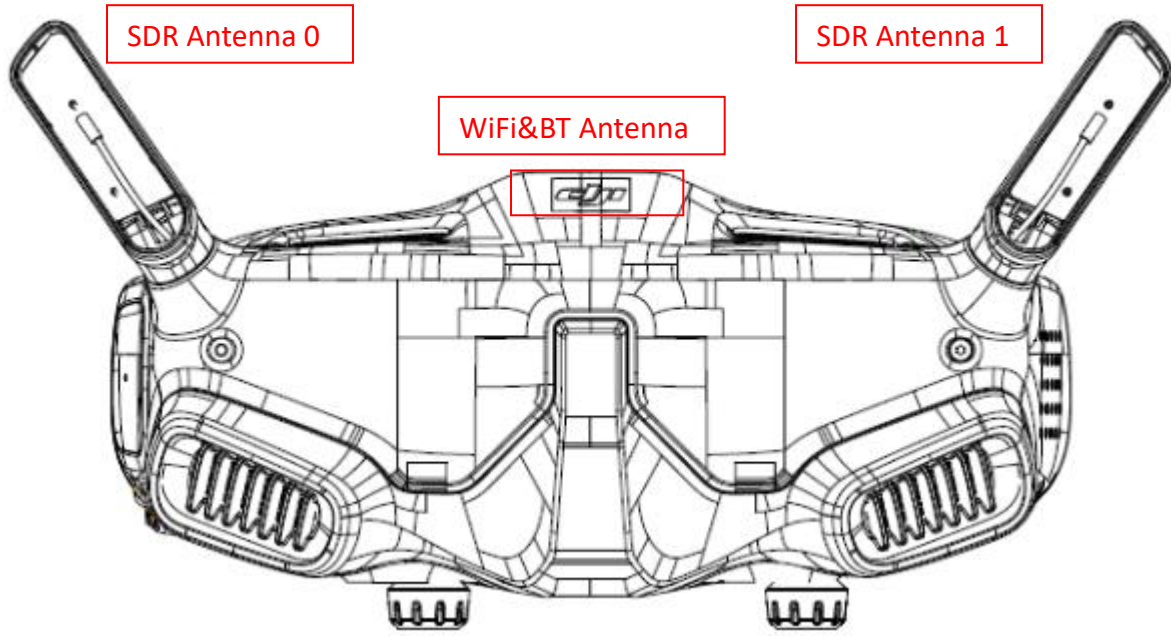

<Antenna Location>

Outside of Glasses View

<Photographs of SAR Setup>

Inside of glasses\_WLAN Antenna with  
0cm

Inside of glasses\_SDR Antenna 0\_Degree  
60 with 0cm

Inside of glasses\_SDR Antenna 0\_Degree  
120 with 0cm

Inside of glasses\_SDR Antenna 0\_Degree  
60 with 0cm

Inside of glasses\_SDR Antenna 0\_Degree  
120 with 0cm