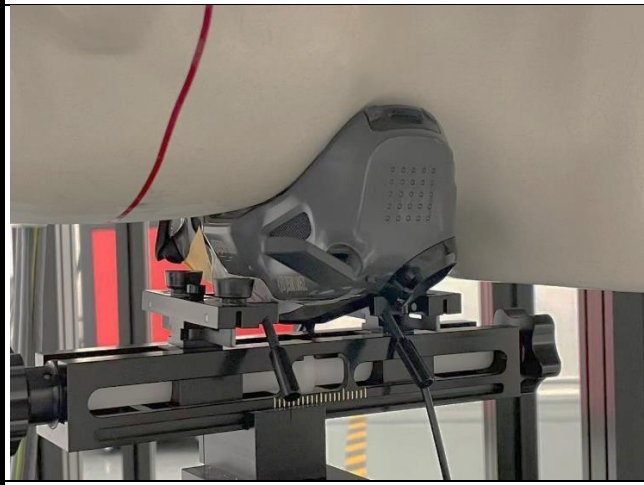

<Antenna Location>

Outside of Glasses View

<Photographs of SAR Setup>

Inside of glasses\_WLAN Antenna with  
0cm

Inside of glasses\_SDR Antenna 0\_Degree  
60 with 0cm

Inside of glasses\_SDR Antenna 0\_Degree  
120 with 0cm

Inside of glasses\_SDR Antenna 0\_Degree  
60 with 0cm

Inside of glasses\_SDR Antenna 0\_Degree  
120 with 0cm