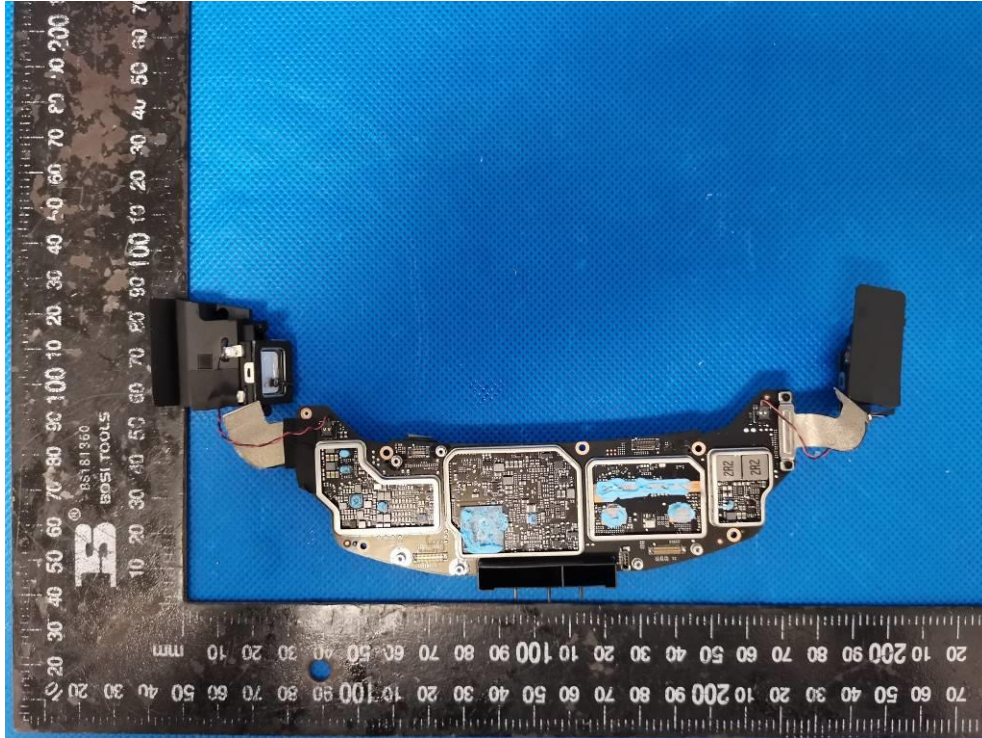

# Photo Documentation

Product: DJI Goggles 2  
Type Designation: RCDS18, RCDS18B

Photo- 01 Internal view-01

Photo- 02 Internal view-02

# Photo Documentation

Product: DJI Goggles 2  
Type Designation: RCDS18, RCDS18B

Photo- 03 PCB view-01

Photo- 04 PCB view-02

# Photo Documentation

Product: DJI Goggles 2  
Type Designation: RCDS18, RCDS18B

Photo- 05 PCB view-03

Photo- 06 PCB view-04