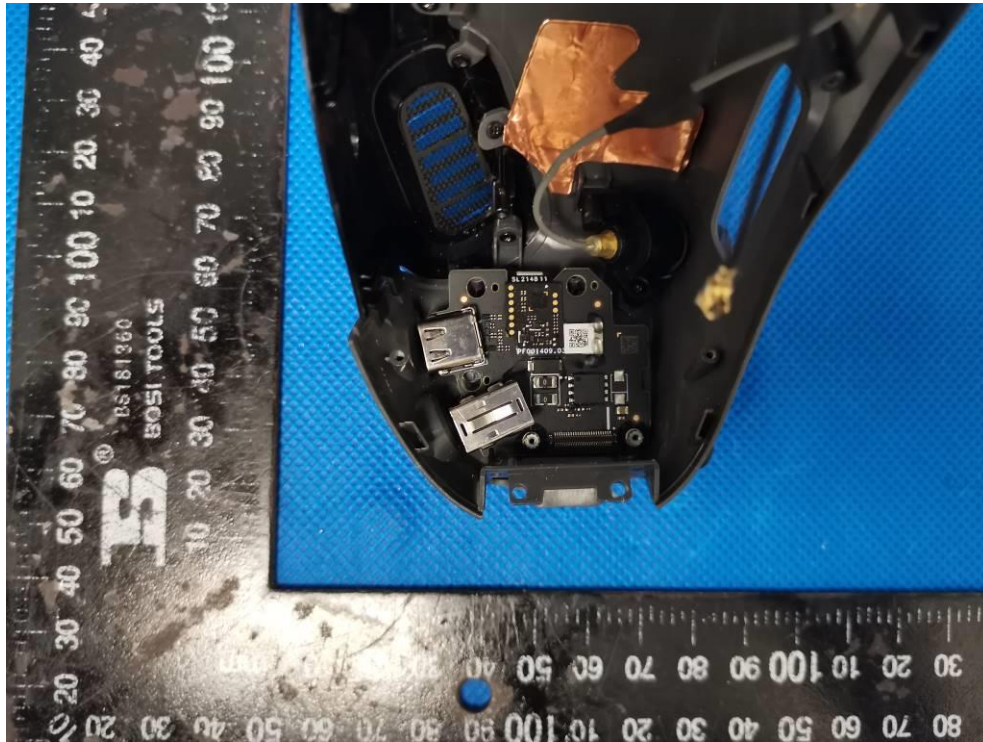

# Photo Documentation

Product: DJI Goggles 2  
Type Designation: RCDS18, RCDS18B

Photo- 05 PCB view-03

Photo- 06 PCB view-04

# Photo Documentation

Product: DJI Goggles 2  
Type Designation: RCDS18, RCDS18B

Photo- 07 PCB view-05

Photo- 08 PCB view-06

# Photo Documentation

Product: DJI Goggles 2  
Type Designation: RCDS18, RCDS18B

Photo- 09 PCB view-07