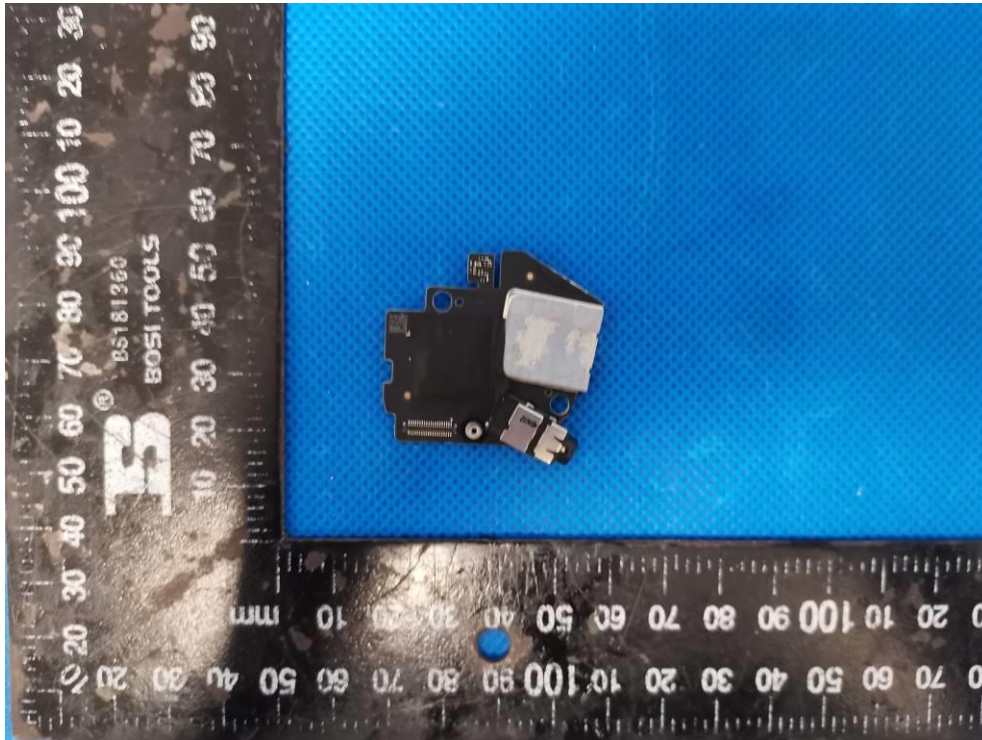

# Photo Documentation

Product: DJI Goggles 2  
Type Designation: RCDS18, RCDS18B

Photo- 01 Internal view-01

Photo- 02 Internal view-02

# Photo Documentation

Product: DJI Goggles 2  
Type Designation: RCDS18, RCDS18B

Photo- 03 PCB view-01

Photo- 04 PCB view-02

# Photo Documentation

Product: DJI Goggles 2  
Type Designation: RCDS18, RCDS18B

Photo- 05 PCB view-03

Photo- 06 PCB view-04

# Photo Documentation

Product: DJI Goggles 2  
Type Designation: RCDS18, RCDS18B

Photo- 07 PCB view-05

Photo- 08 PCB view-06