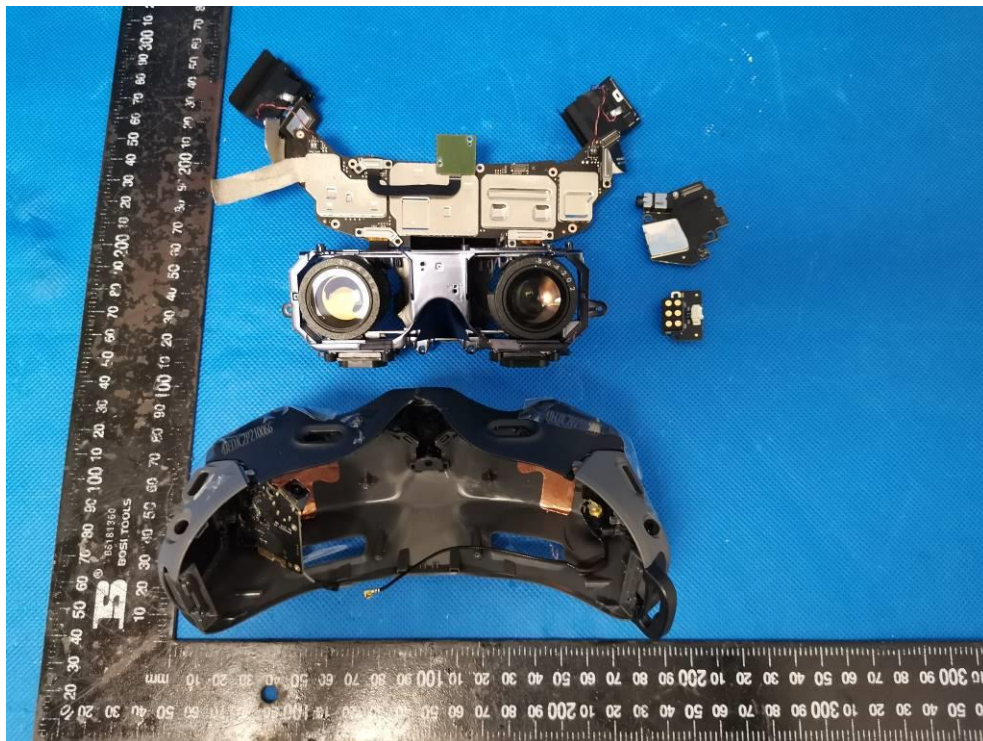

# Photo Documentation

Product: DJI Goggles 2  
Type Designation: RCDS18, RCDS18B

Photo- 01 Internal view-01

Photo- 02 Internal view-02

# Photo Documentation

Product: DJI Goggles 2  
Type Designation: RCDS18, RCDS18B

Photo- 03 PCB view-01

Photo- 04 PCB view-02

# Photo Documentation

Product: DJI Goggles 2  
Type Designation: RCDS18, RCDS18B

Photo- 05 PCB view-03

Photo- 06 PCB view-04

# Photo Documentation

Product: DJI Goggles 2  
Type Designation: RCDS18, RCDS18B

Photo- 07 PCB view-05

Photo- 08 PCB view-06