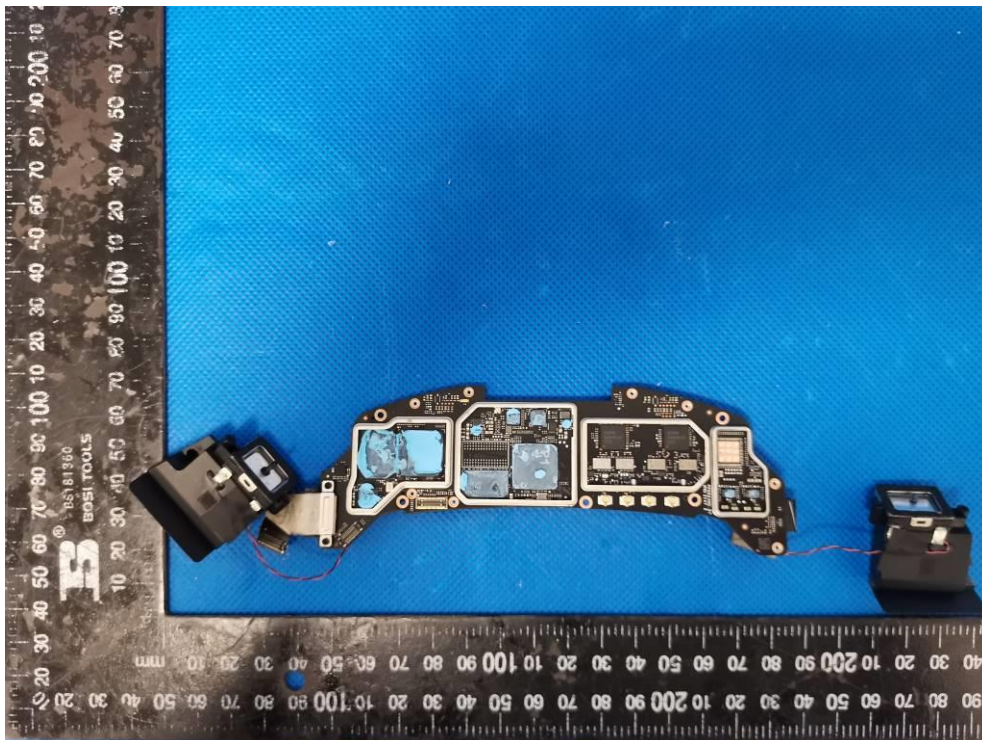

# Photo Documentation

Product: DJI Goggles 2  
Type Designation: RCDS18, RCDS18B

Photo- 01 Internal view-01

Photo- 02 Internal view-02

# Photo Documentation

Product: DJI Goggles 2  
Type Designation: RCDS18, RCDS18B

Photo- 03 PCB view-01

Photo- 04 PCB view-02

# Photo Documentation

Product: DJI Goggles 2  
Type Designation: RCDS18, RCDS18B

Photo- 05 PCB view-03

Photo- 06 PCB view-04

# Photo Documentation

Product: DJI Goggles 2  
Type Designation: RCDS18, RCDS18B

Photo- 07 PCB view-05

Photo- 08 PCB view-06