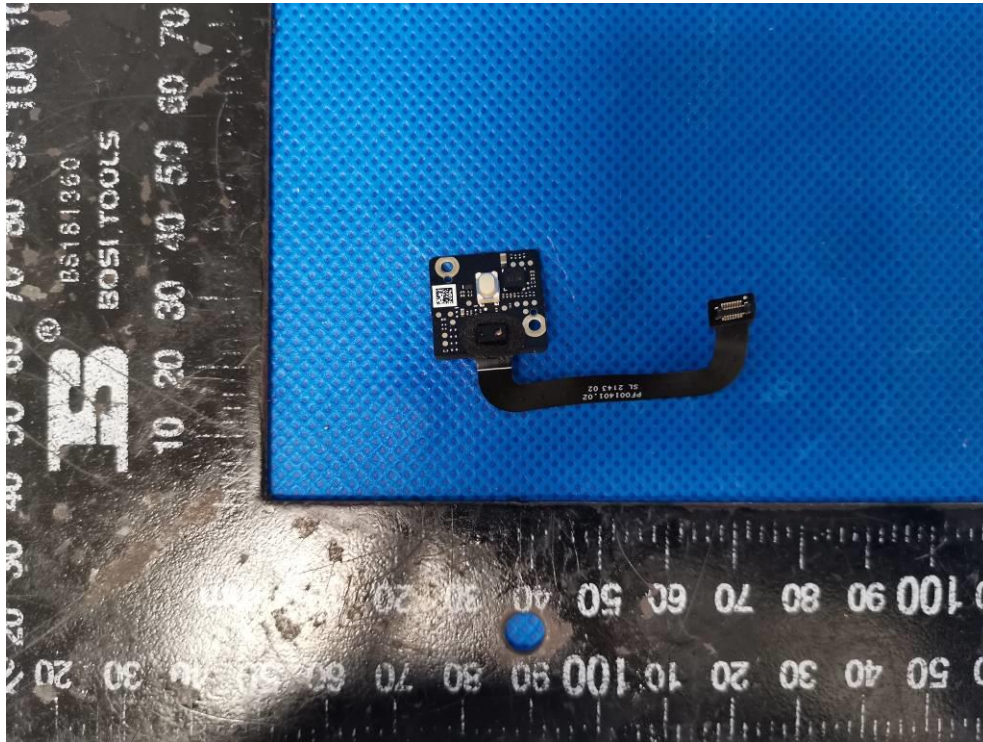

# Photo Documentation

Product: DJI Goggles 2  
Type Designation: RCDS18, RCDS18B

Photo- 03 PCB view-01

Photo- 04 PCB view-02

# Photo Documentation

Product: DJI Goggles 2  
Type Designation: RCDS18, RCDS18B

Photo- 05 PCB view-03

Photo- 06 PCB view-04

# Photo Documentation

Product: DJI Goggles 2  
Type Designation: RCDS18, RCDS18B

Photo- 07 PCB view-05

Photo- 08 PCB view-06

# Photo Documentation

Product: DJI Goggles 2  
Type Designation: RCDS18, RCDS18B

Photo- 09 PCB view-07