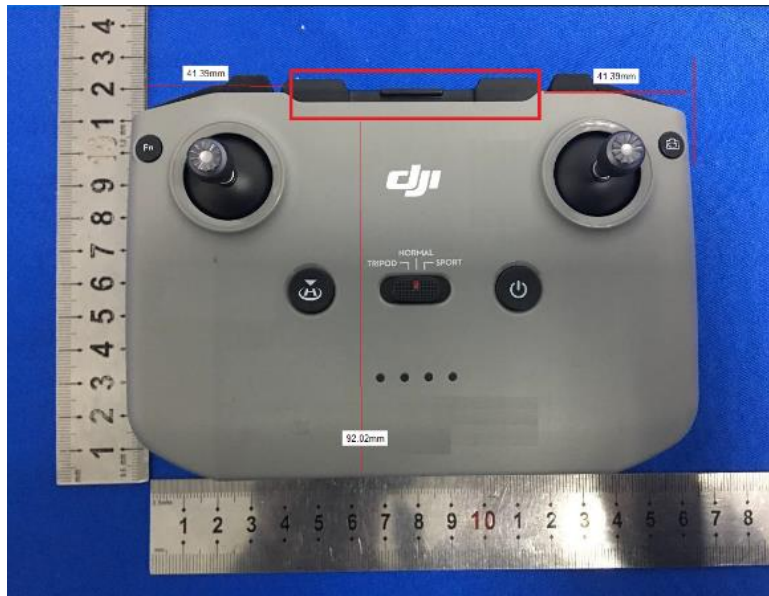

DUT Antenna Locations

The test device is a C5.