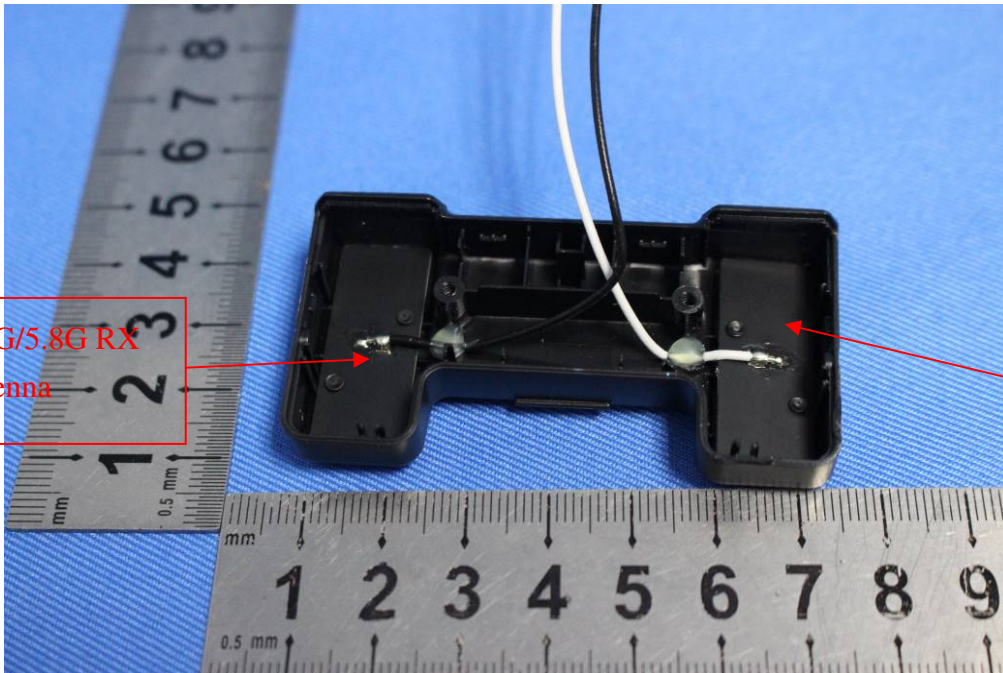

Internal Photos for SZEM1912021066CR

FCC ID: SS3-RC2311911

IC: 11805A-RC2311911

1 EUT Constructional Details

2.4G/5.8G RX
antenna

2.4G/5.8G TX/RX
antenna