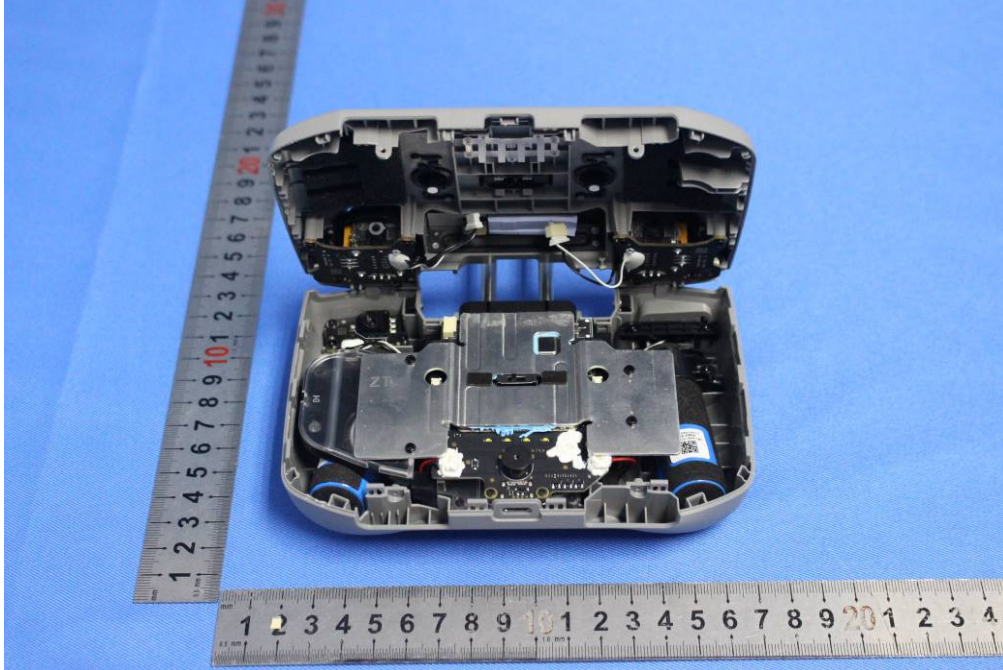

Internal Photos for SZEM1912021066CR

FCC ID: SS3-RC2311911

IC: 11805A-RC2311911

1 EUT Constructional Details

2.4G/5.8G RX
antenna

2.4G/5.8G TX/RX
antenna