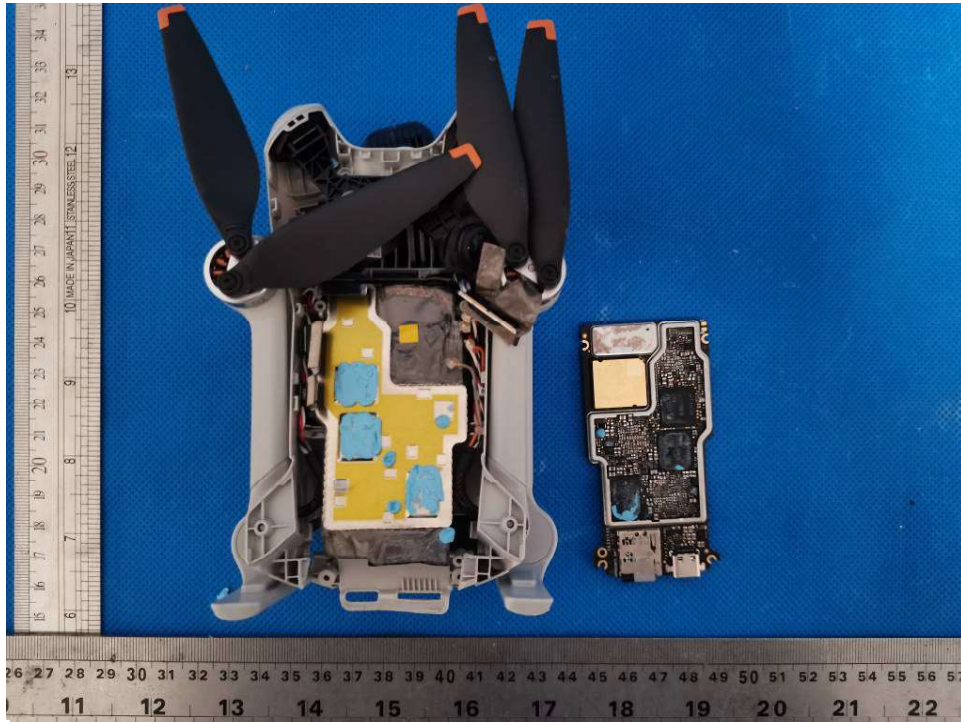

Product: Aircraft (DJI MINI 4 PRO)

Type Designation: MT4MFVD,

External view

Main board view 1

Product: Aircraft (DJI MINI 4 PRO)

Type Designation: MT4MFVD,

Main board view 2

Power board view 1

Product: Aircraft (DJI MINI 4 PRO)

Type Designation: MT4MFVD

Power board view 2

GPS board view 1

Product: Aircraft (DJI MINI 4 PRO)

Type Designation: MT4MFVD,

GPS board view 2

Camera board view 1

Product: Aircraft (DJI MINI 4 PRO)

Type Designation: MT4MFVD,

Camera board view 2

Battery pack view 1 (BWX162-3850-7.38)

Product: Aircraft (DJI MINI 4 PRO)

Type Designation: MT4MFVD,

Battery pack view 2 (BWX162-3850-7.38)