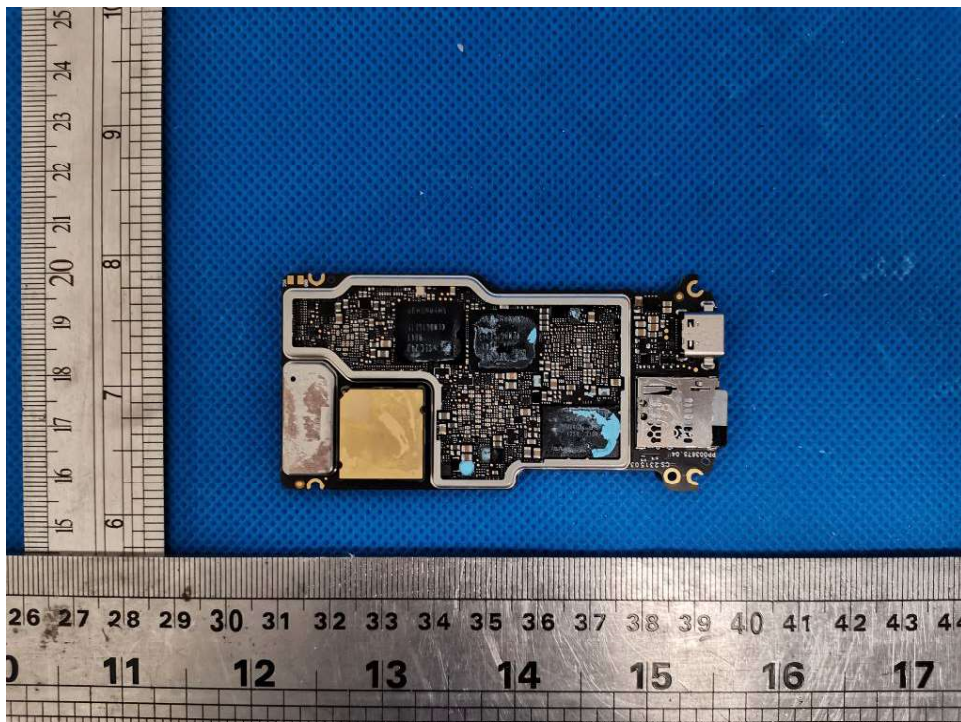

Product: Aircraft (DJI MINI 4 PRO)

Type Designation: MT4MFVD,

External view

Main board view 1

Product: Aircraft (DJI MINI 4 PRO)

Type Designation: MT4MFVD,

Main board view 2

Power board view 1

Product: Aircraft (DJI MINI 4 PRO)

Type Designation: MT4MFVD

Power board view 2

GPS board view 1

Product: Aircraft (DJI MINI 4 PRO)

Type Designation: MT4MFVD,

GPS board view 2

Camera board view 1

Product: Aircraft (DJI MINI 4 PRO)

Type Designation: MT4MFVD,

Camera board view 2

Battery pack view 1 (BWX162-3850-7.38)

Product: Aircraft (DJI MINI 4 PRO)

Type Designation: MT4MFVD,

Battery pack view 2 (BWX162-3850-7.38)