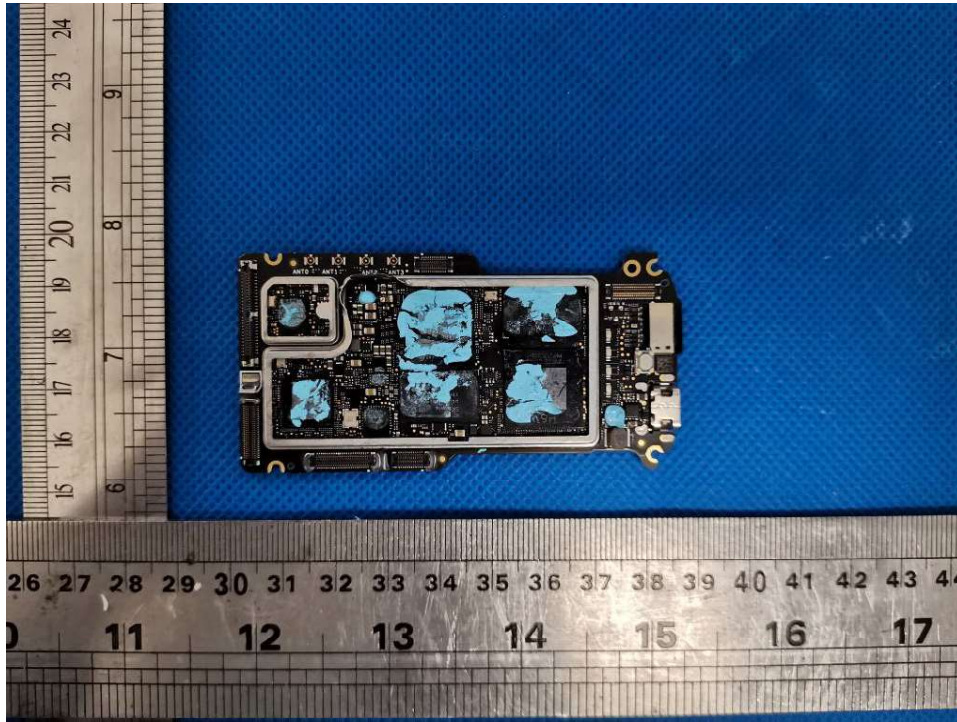

Product: Aircraft (DJI MINI 4 PRO)

Type Designation: MT4MFVD,

External view

Main board view 1

Product: Aircraft (DJI MINI 4 PRO)

Type Designation: MT4MFVD,

Main board view 2

Power board view 1

Product: Aircraft (DJI MINI 4 PRO)

Type Designation: MT4MFVD

Power board view 2

GPS board view 1

Product: Aircraft (DJI MINI 4 PRO)

Type Designation: MT4MFVD,

GPS board view 2

Camera board view 1

Product: Aircraft (DJI MINI 4 PRO)

Type Designation: MT4MFVD,

Camera board view 2

Battery pack view 1 (BWX162-3850-7.38)

Product: Aircraft (DJI MINI 4 PRO)

Type Designation: MT4MFVD,

Battery pack view 2 (BWX162-3850-7.38)