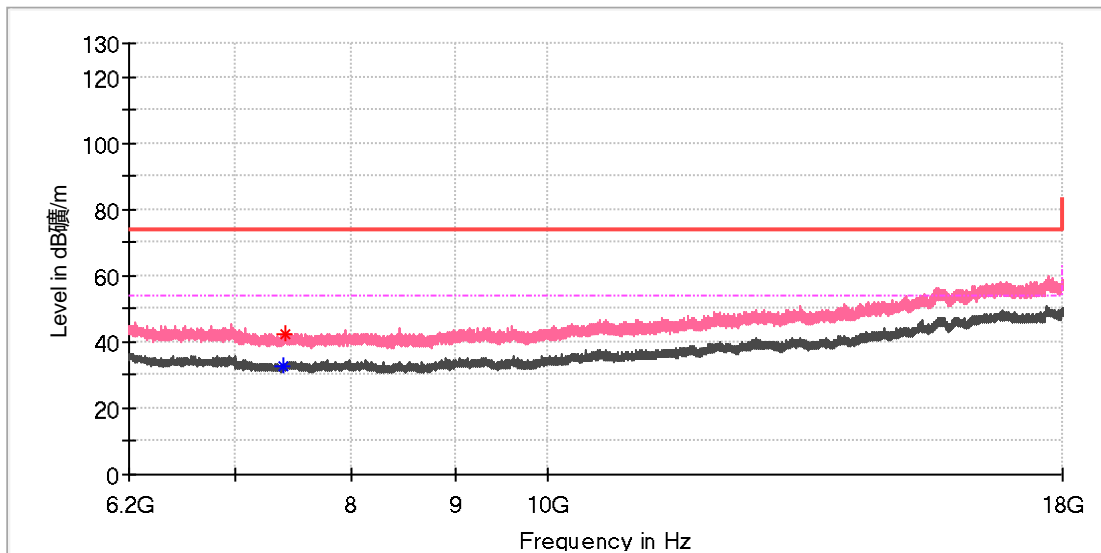

EUT Information

EUT Name: DJI Mini 4 Pro
Model: MT4MFVD
Test Mode: WIFI 2.4G_11b_Ch11
Order No/Sample No: 168427672/A003481038-014
Test Voltage: Battery
Remark: Temp 22 Humi:55%
Test Standard: FCC 15.247
Tested By: Kei Zhang
Reviewed By: Terry Yin

Critical_Freqs

Frequency (MHz)	MaxPeak (dBµV/m)	Average (dBµV/m)	Limit (dBµV/m)	Margin (dB)	Height (cm)	Pol	Azimuth (deg)	Corr. (dB/m)
7393.275000	---	32.90	54.00	21.10	150.0	V	82.0	8.3
7404.583333	42.17	---	74.00	31.83	150.0	V	181.0	8.3

Final_Result

Frequency (MHz)	MaxPeak (dBµV/m)	Limit (dBµV/m)	Margin (dB)	Height (cm)	Pol	Azimuth (deg)	Corr. (dB/m)
---	---	---	---	---		---	---