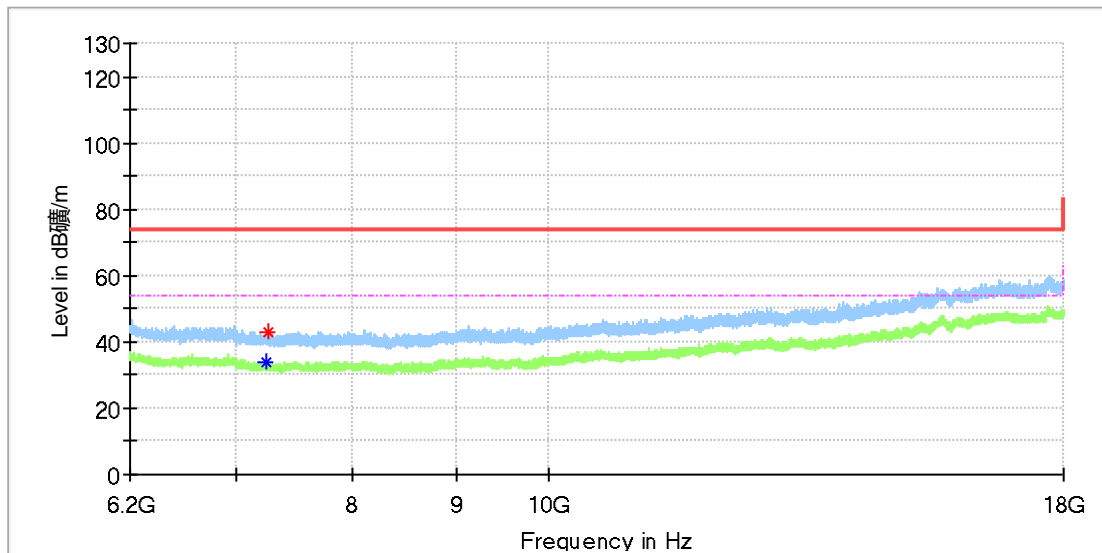

EUT Information

EUT Name: DJI Mini 4 Pro
Model: MT4MFVD
Test Mode: WIFI 2.4G_11b_Ch1
Order No/Sample No: 168427672/A003481038-014
Test Voltage: Battery
Remark: Temp 22 Humi:55%
Test Standard: FCC 15.247
Tested By: Kei Zhang
Reviewed By: Terry Yin

Critical_Freqs

Frequency (MHz)	MaxPeak (dBµV/m)	Average (dBµV/m)	Limit (dBµV/m)	Margin (dB)	Height (cm)	Pol	Azimuth (deg)	Corr. (dB/m)
7243.808333	---	33.94	54.00	20.06	150.0	H	170.0	8.6
7264.950000	42.79	---	74.00	31.21	150.0	H	2.0	8.5

Final_Result

Frequency (MHz)	MaxPeak (dBµV/m)	Limit (dBµV/m)	Margin (dB)	Height (cm)	Pol	Azimuth (deg)	Corr. (dB/m)
---	---	---	---	---		---	---