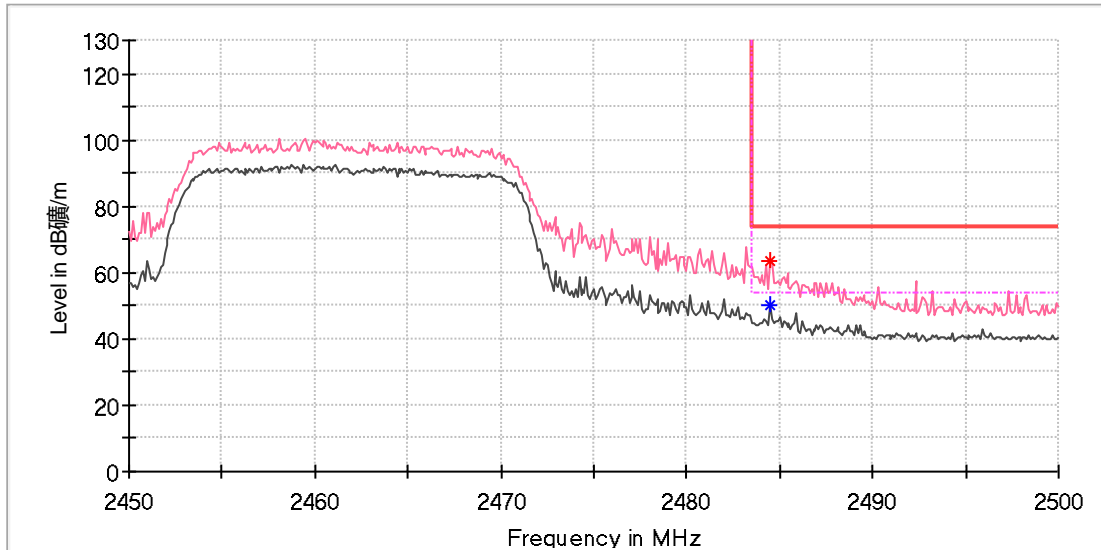

Final_Result

Frequency (MHz)	MaxPeak (dBµV/m)	Limit (dBµV/m)	Margin (dB)	Height (cm)	Pol	Azimuth (deg)	Corr. (dB/m)
---	---	---	---	---		---	---

EUT Information

EUT Name:	DJI Mini 4 Pro
Model:	MT4MFVD
Test Mode:	WIFI 2.4G_11n20_Ch11
Order No/Sample No:	168427672/A003481038-014
Test Voltage:	Battery
Remark:	Temp 22 Humi:55%
Test Standard:	FCC 15.247
Tested By:	Kei Zhang
Reviewed By:	Terry Yin