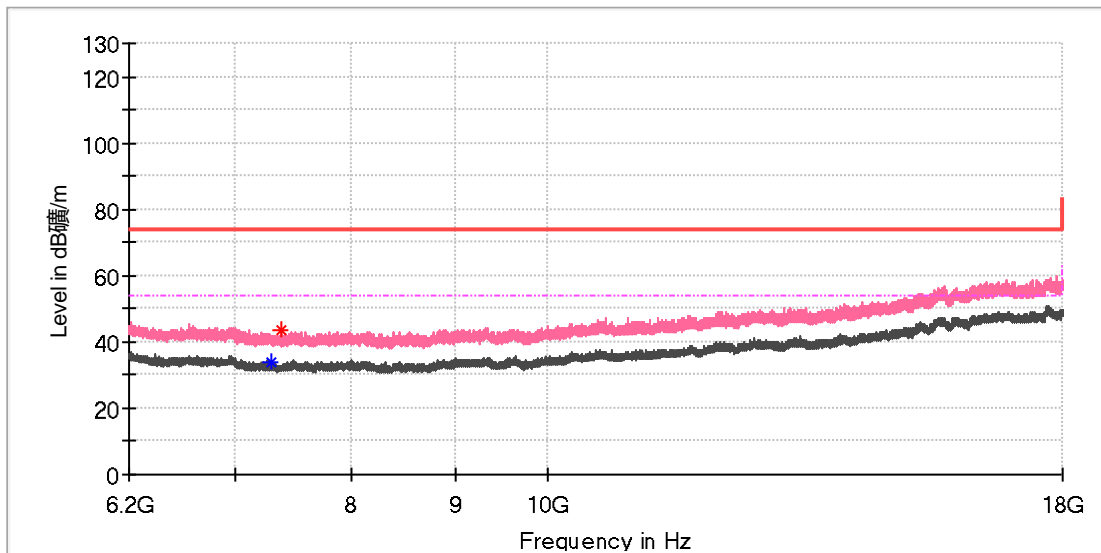

EUT Information

EUT Name: DJI Mini 4 Pro
Model: MT4MFVD
Test Mode: WIFI 2.4G_11g_Ch6
Order No/Sample No: 168427672/A003481038-014
Test Voltage: Battery
Remark: Temp 22 Humi:55%
Test Standard: FCC 15.247
Tested By: Kei Zhang
Reviewed By: Terry Yin

Critical_Freqs

Frequency (MHz)	MaxPeak (dBµV/m)	Average (dBµV/m)	Limit (dBµV/m)	Margin (dB)	Height (cm)	Pol	Azimuth (deg)	Corr. (dB/m)
7300.841667	---	33.80	54.00	20.20	150.0	V	75.0	8.3
7375.083333	43.58	---	74.00	30.42	150.0	V	19.0	8.2

Final_Result

Frequency (MHz)	MaxPeak (dBµV/m)	Limit (dBµV/m)	Margin (dB)	Height (cm)	Pol	Azimuth (deg)	Corr. (dB/m)
---	---	---	---	---		---	---