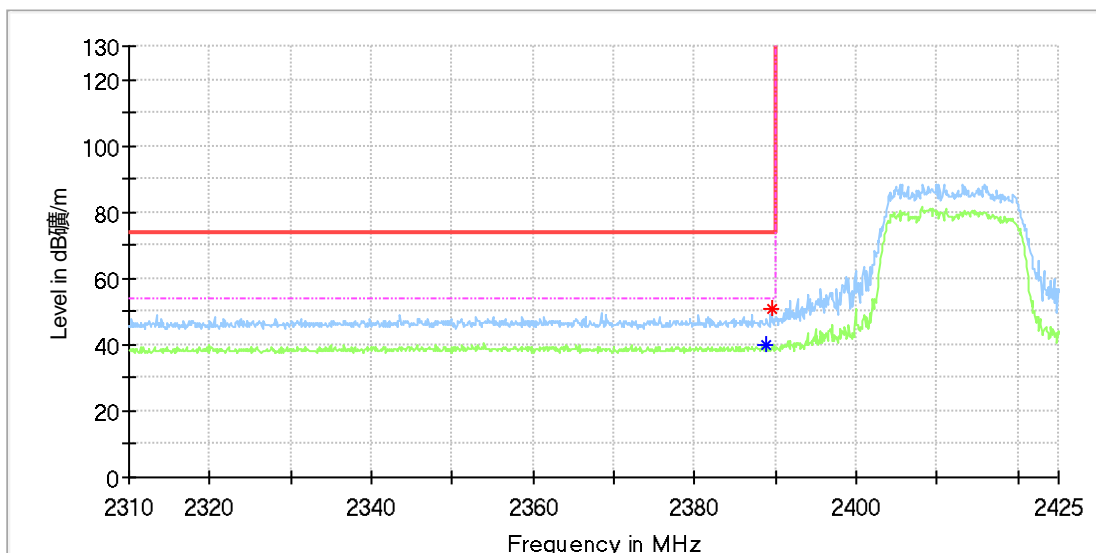

Final_Result

Frequency (MHz)	MaxPeak (dBµV/m)	Limit (dBµV/m)	Margin (dB)	Height (cm)	Pol	Azimuth (deg)	Corr. (dB/m)
---	---	---	---	---		---	---

Wi-Fi 802.11 g mode

EUT Information

EUT Name: DJI Mini 4 Pro
 Model: MT4MFVD
 Test Mode: WIFI 2.4G_11g_Ch1
 Order No/Sample No: 168427672/A003481038-014
 Test Voltage: Battery
 Remark: Temp 22 Humi:55%
 Test Standard: FCC 15.247
 Tested By: Kei Zhang
 Reviewed By: Terry Yin