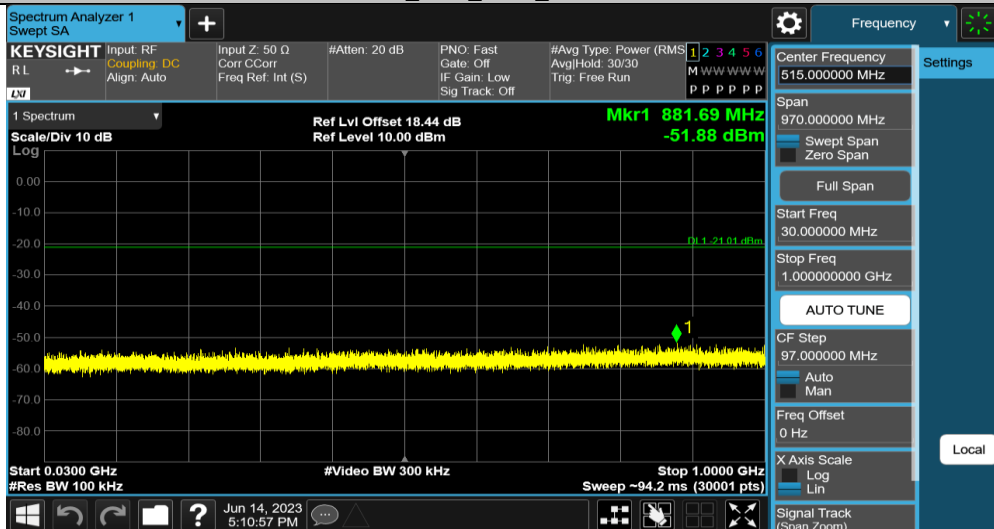

11B_Ant1_2412_30-1000