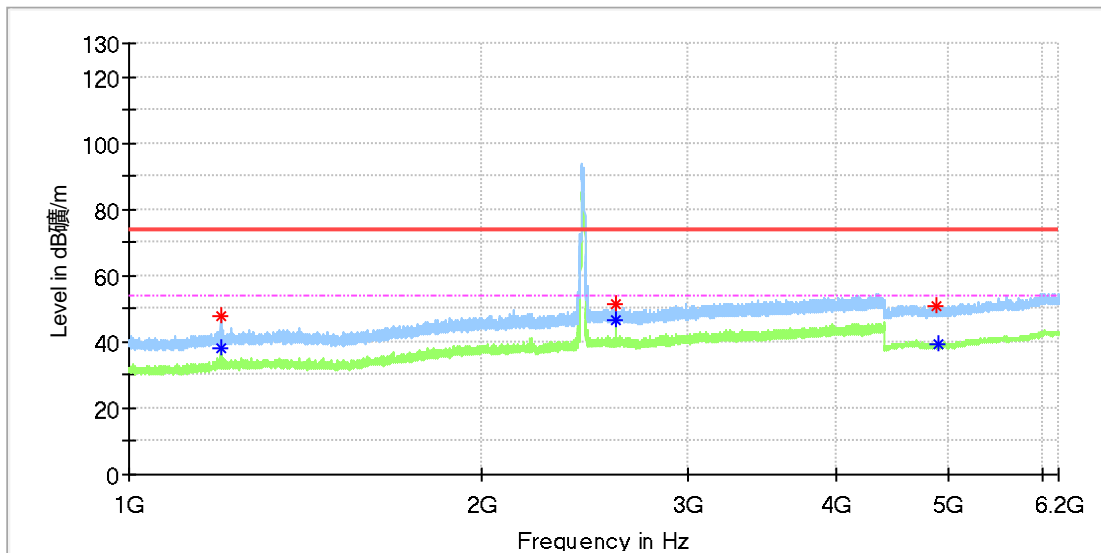

EUT Information

EUT Name: DJI Mini 4 Pro
Model: MT4MFVD
Test Mode: WIFI 2.4G_11n20_Ch6
Order No/Sample No: 168427672/A003481038-014
Test Voltage: Battery
Remark: Temp 22 Humi:55%
Test Standard: FCC 15.247
Tested By: Kei Zhang
Reviewed By: Terry Yin

Critical_Freqs

Frequency (MHz)	MaxPeak (dBµV/m)	Average (dBµV/m)	Limit (dBµV/m)	Margin (dB)	Height (cm)	Pol	Azimuth (deg)	Corr. (dB/m)
1196.010000	---	38.17	54.00	15.83	150.0	H	110.0	1.1
1196.010000	47.50	---	74.00	26.50	150.0	H	110.0	1.1
2599.700000	51.68	---	74.00	22.32	150.0	H	230.0	7.4
2600.040000	---	46.81	54.00	7.19	150.0	H	230.0	7.4
4872.500000	50.62	---	74.00	23.38	150.0	H	197.0	11.8
4902.000000	---	39.39	54.00	14.61	150.0	H	323.0	11.8

Final_Result

Frequency (MHz)	MaxPeak (dBµV/m)	Limit (dBµV/m)	Margin (dB)	Height (cm)	Pol	Azimuth (deg)	Corr. (dB/m)
---	---	---	---	---		---	---