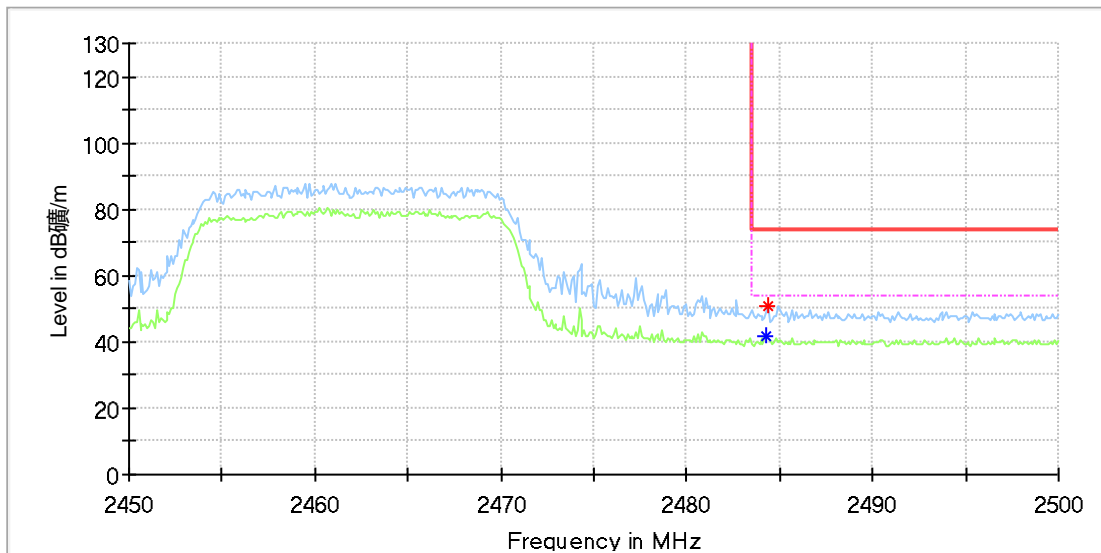

Final Result

Frequency (MHz)	MaxPeak (dBµV/m)	Limit (dBµV/m)	Margin (dB)	Height (cm)	Pol	Azimuth (deg)	Corr. (dB/m)
---	---	---	---	---		---	---

EUT Information

EUT Name: DJI Mini 4 Pro
 Model: MT4MFVD
 Test Mode: WIFI 2.4G_11g_Ch11
 Order No/Sample No: 168427672/A003481038-014
 Test Voltage: Battery
 Remark: Temp 22 Humi:55%
 Test Standard: FCC 15.247
 Tested By: Kei Zhang
 Reviewed By: Terry Yin