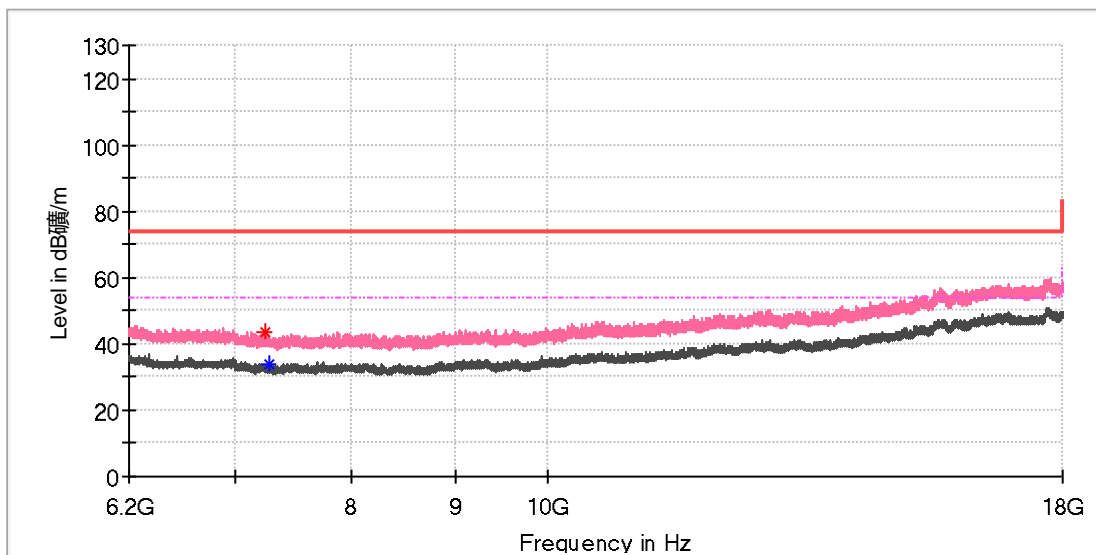

EUT Information

EUT Name: DJI Mini 4 Pro
Model: MT4MFVD
Test Mode: WIFI 2.4G_11b_Ch1
Order No/Sample No: 168427672/A003481038-014
Test Voltage: Battery
Remark: Temp 22 Humi:55%
Test Standard: FCC 15.247
Tested By: Kei Zhang
Reviewed By: Terry Yin

Critical_Freqs

Frequency (MHz)	MaxPeak (dBµV/m)	Average (dBµV/m)	Limit (dBµV/m)	Margin (dB)	Height (cm)	Pol	Azimuth (deg)	Corr. (dB/m)
7240.366667	43.57	---	74.00	30.43	150.0	V	121.0	8.6
7271.341667	---	33.68	54.00	20.32	150.0	V	196.0	8.5

Final_Result

Frequency (MHz)	MaxPeak (dBµV/m)	Limit (dBµV/m)	Margin (dB)	Height (cm)	Pol	Azimuth (deg)	Corr. (dB/m)
---	---	---	---	---		---	---