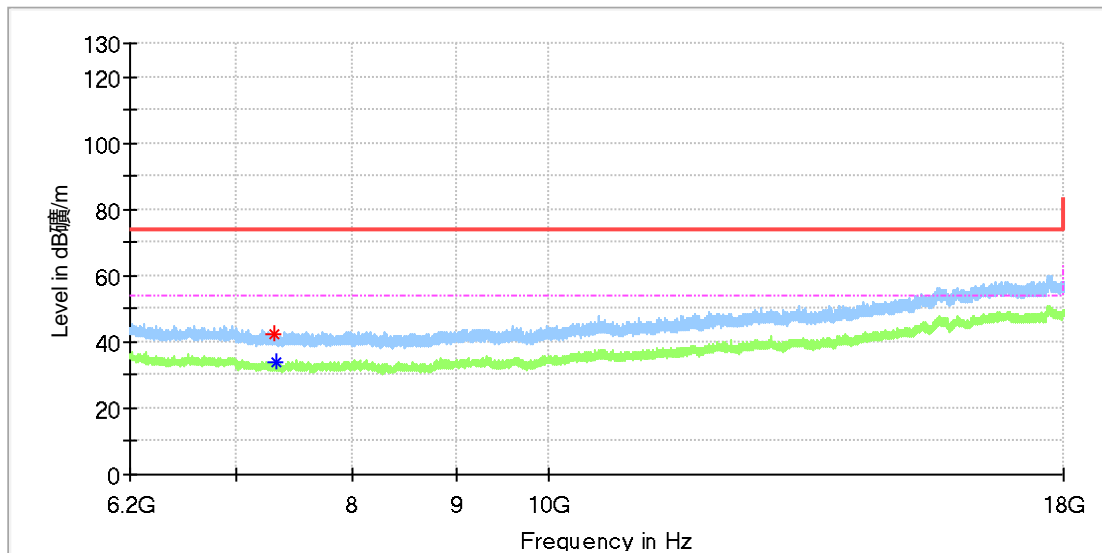

EUT Information

EUT Name:	DJI Mini 4 Pro
Model:	MT4MFVD
Test Mode:	WIFI 2.4G_11n40_Ch6
Order No/Sample No:	168427672/A003481038-014
Test Voltage:	Battery
Remark:	Temp 22 Humi:55%
Test Standard:	FCC 15.247
Tested By:	Kei Zhang
Reviewed By:	Terry Yin

Critical_Freqs

Frequency (MHz)	MaxPeak (dBµV/m)	Average (dBµV/m)	Limit (dBµV/m)	Margin (dB)	Height (cm)	Pol	Azimuth (deg)	Corr. (dB/m)
7305.758333	42.48	---	74.00	31.52	150.0	H	32.0	8.3
7329.358333	---	33.88	54.00	20.12	150.0	H	215.0	8.1

Final_Result

Frequency (MHz)	MaxPeak (dBµV/m)	Limit (dBµV/m)	Margin (dB)	Height (cm)	Pol	Azimuth (deg)	Corr. (dB/m)
---	---	---	---	---		---	---