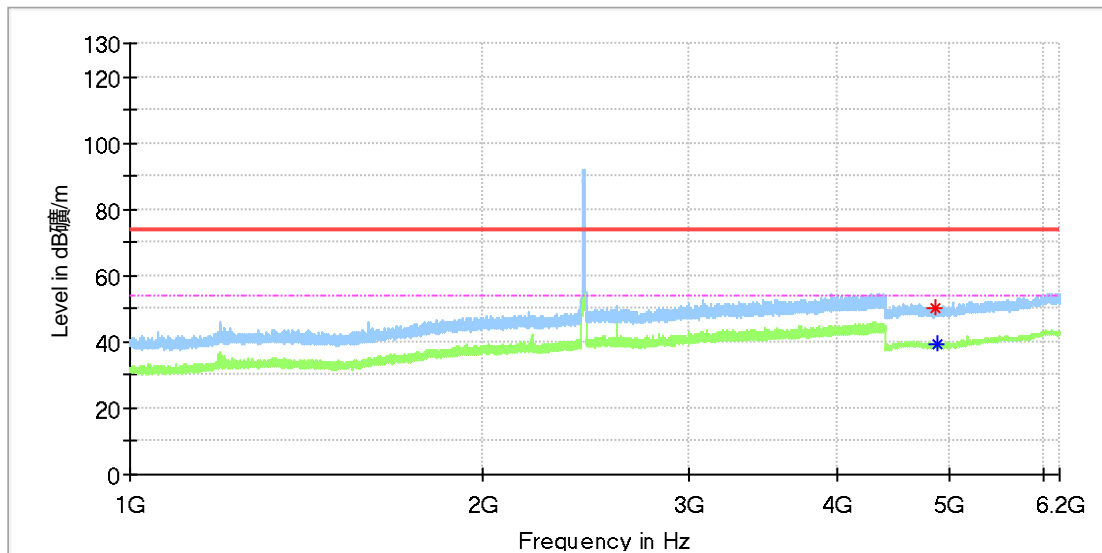

EUT Information

EUT Name: DJI Mini 4 Pro
Model: MT4MFVD
Test Mode: WIFI 2.4G_11b_Ch6
Order No/Sample No: 168427672/A003481038-014
Test Voltage: Battery
Remark: Temp 22 Humi:55%
Test Standard: FCC 15.247
Tested By: Kei Zhang
Reviewed By: Terry Yin

Critical_Freqs

Frequency (MHz)	MaxPeak (dBµV/m)	Average (dBµV/m)	Limit (dBµV/m)	Margin (dB)	Height (cm)	Pol	Azimuth (deg)	Corr. (dB/m)
4856.000000	50.48	---	74.00	23.52	150.0	H	141.0	11.8
4875.000000	---	39.20	54.00	14.80	150.0	H	230.0	11.8

Final_Result

Frequency (MHz)	MaxPeak (dBµV/m)	Limit (dBµV/m)	Margin (dB)	Height (cm)	Pol	Azimuth (deg)	Corr. (dB/m)
---	---	---	---	---		---	---