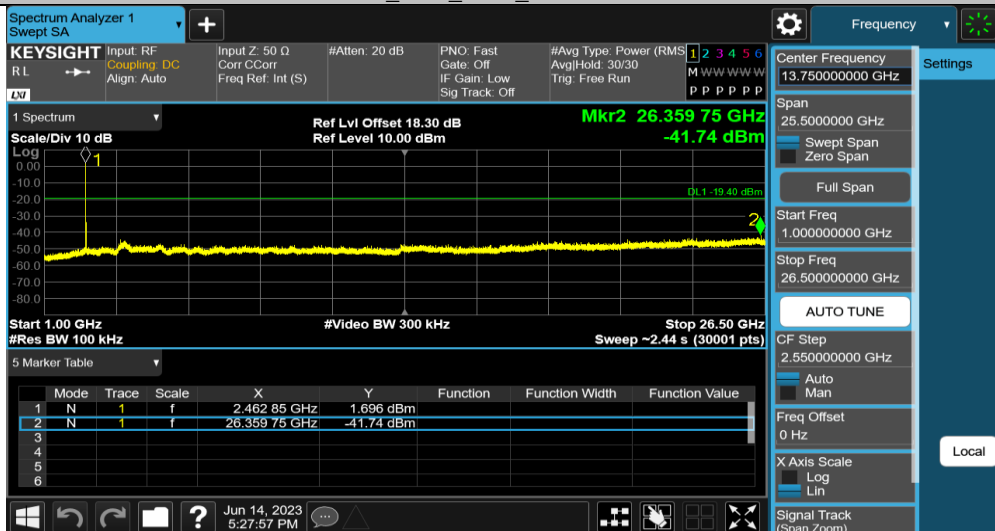

11G_Ant1_2412_0-Reference