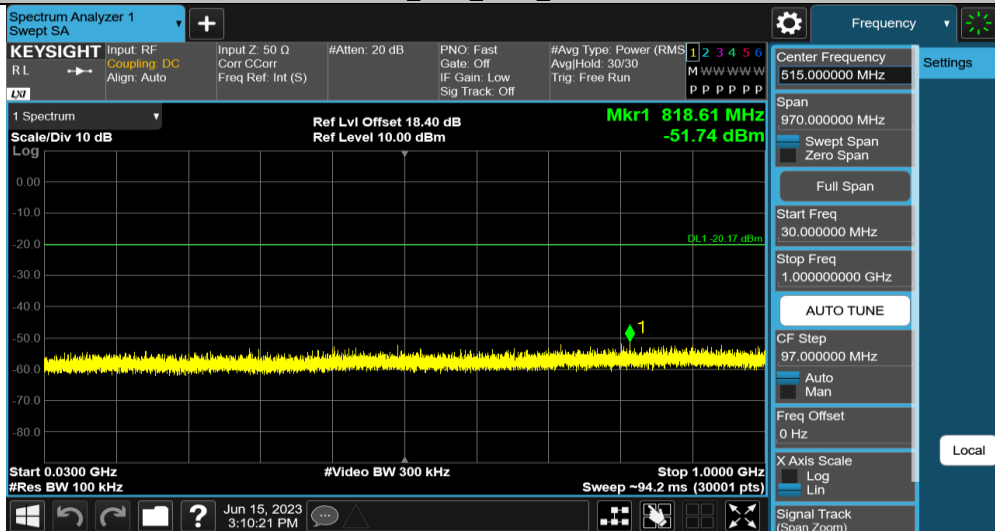

11G_Ant1_2437_1000~26500