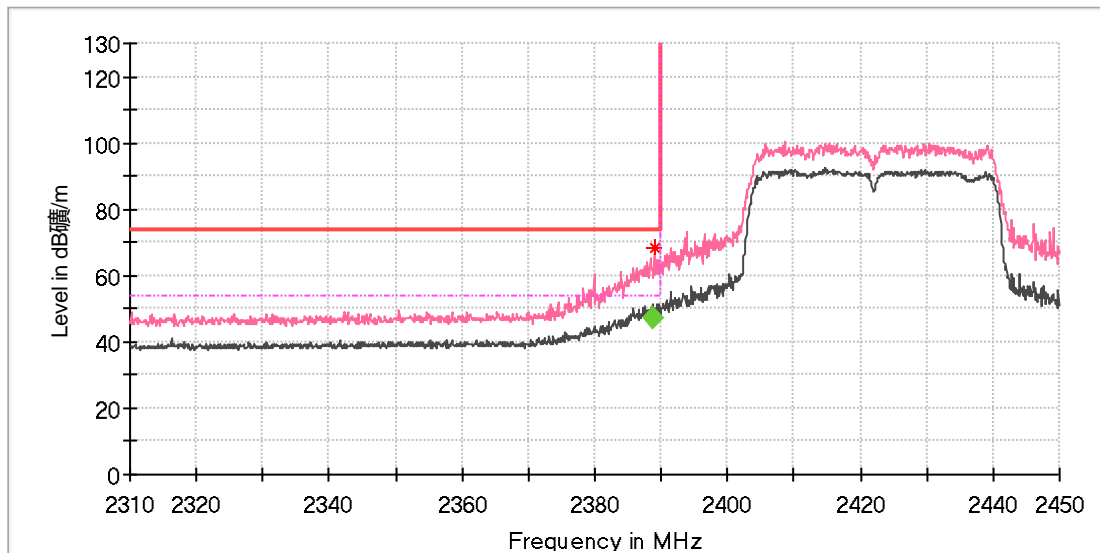

Final Result

Frequency (MHz)	MaxPeak (dBµV/m)	Limit (dBµV/m)	Margin (dB)	Height (cm)	Pol	Azimuth (deg)	Corr. (dB/m)
---	---	---	---	---		---	---

EUT Information

EUT Name: DJI Mini 4 Pro
 Model: MT4MFVD
 Test Mode: WIFI 2.4G_11n40_Ch3
 Order No/Sample No: 168427672/A003481038-014
 Test Voltage: Battery
 Remark: Temp 22 Humi:55%
 Test Standard: FCC 15.247
 Tested By: Kei Zhang
 Reviewed By: Terry Yin