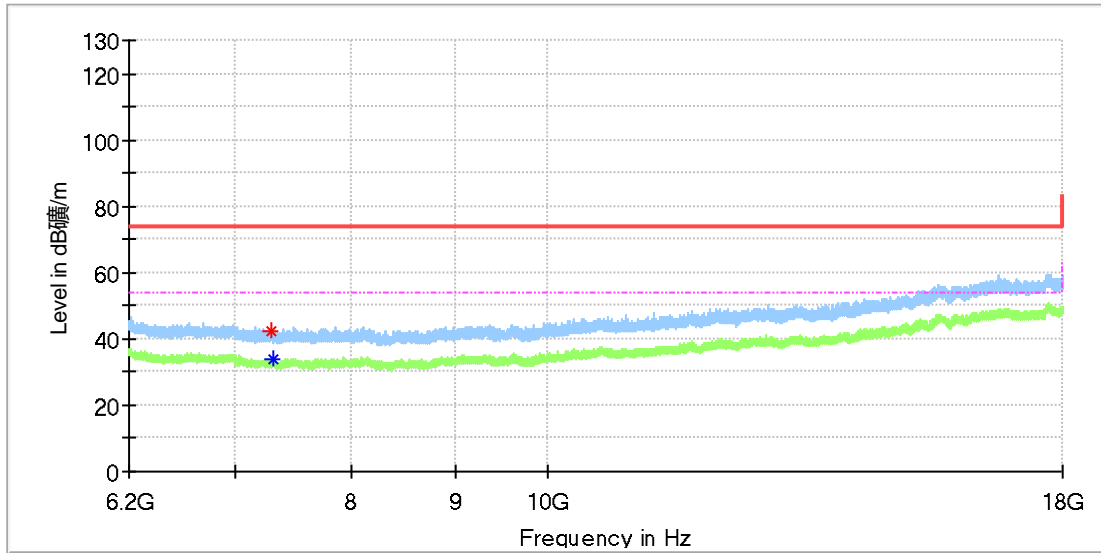

EUT Information

EUT Name: DJI Mini 4 Pro
Model: MT4MFVD
Test Mode: WIFI 2.4G_11n20_Ch6
Order No/Sample No: 168427672/A003481038-014
Test Voltage: Battery
Remark: Temp 22 Humi:55%
Test Standard: FCC 15.247
Tested By: Kei Zhang
Reviewed By: Terry Yin

Critical_Freqs

Frequency (MHz)	MaxPeak (dBµV/m)	Average (dBµV/m)	Limit (dBµV/m)	Margin (dB)	Height (cm)	Pol	Azimuth (deg)	Corr. (dB/m)
7297.891667	42.47	---	74.00	31.53	150.0	H	259.0	8.3
7307.233333	---	34.11	54.00	19.89	150.0	H	233.0	8.3

Final_Result

Frequency (MHz)	MaxPeak (dBµV/m)	Limit (dBµV/m)	Margin (dB)	Height (cm)	Pol	Azimuth (deg)	Corr. (dB/m)
---	---	---	---	---		---	---