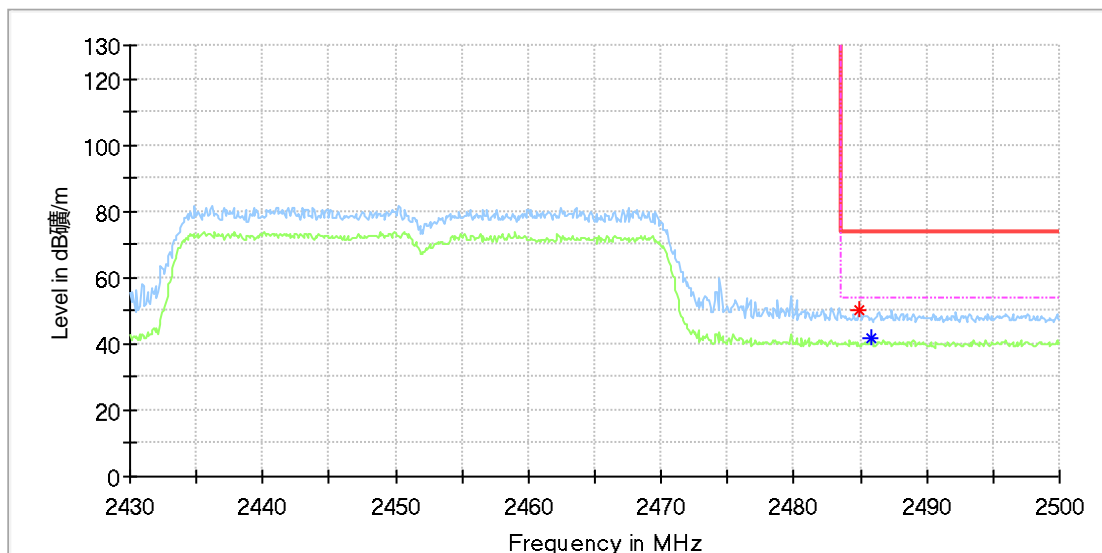

EUT Information

EUT Name: DJI Mini 4 Pro
 Model: MT4MFVD
 Test Mode: WIFI 2.4G_11n40_Ch9
 Order No/Sample No: 168427672/A003481038-014
 Test Voltage: Battery
 Remark: Temp 22 Humi:55%
 Test Standard: FCC 15.247
 Tested By: Kei Zhang
 Reviewed By: Terry Yin