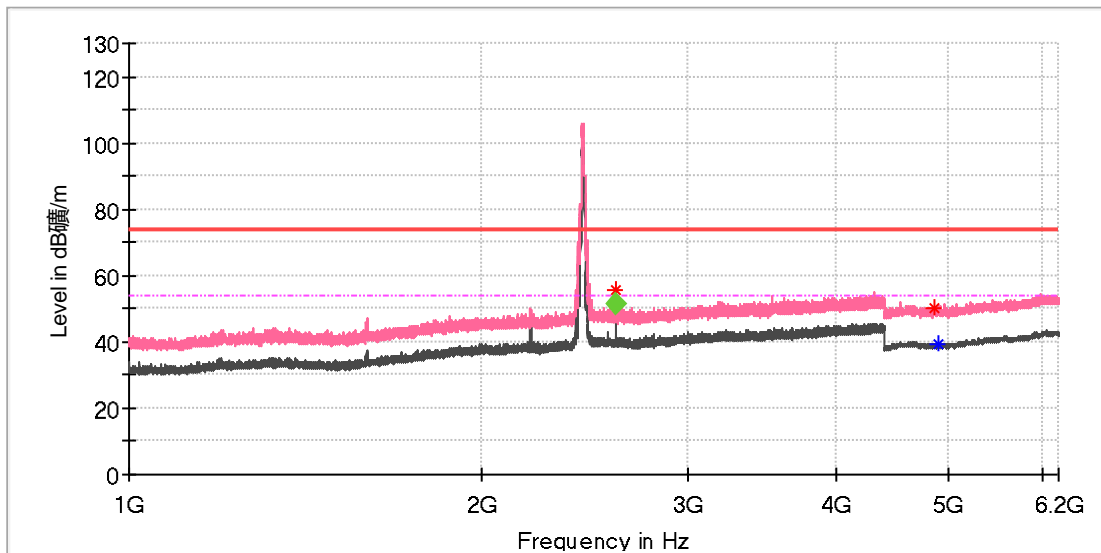

EUT Information

EUT Name: DJI Mini 4 Pro
Model: MT4MFVD
Test Mode: WIFI 2.4G_11g_Ch6
Order No/Sample No: 168427672/A003481038-014
Test Voltage: Battery
Remark: Temp 22 Humi:55%
Test Standard: FCC 15.247
Tested By: Kei Zhang
Reviewed By: Terry Yin

Critical Freqs

Frequency (MHz)	MaxPeak (dBµV/m)	Average (dBµV/m)	Limit (dBµV/m)	Margin (dB)	Height (cm)	Pol	Azimuth (deg)	Corr. (dB/m)
2600.210000	55.67	---	74.00	18.33	150.0	V	81.0	7.4
4866.500000	50.21	---	74.00	23.79	150.0	V	1.0	11.8
4889.000000	---	39.19	54.00	14.81	150.0	V	132.0	11.8

Final Result

Frequency (MHz)	Average (dBµV/m)	Limit (dBµV/m)	Margin (dB)	Height (cm)	Pol	Azimuth (deg)	Corr. (dB/m)
2600.009000	51.62	54.00	2.38	148.0	V	80.0	7.4