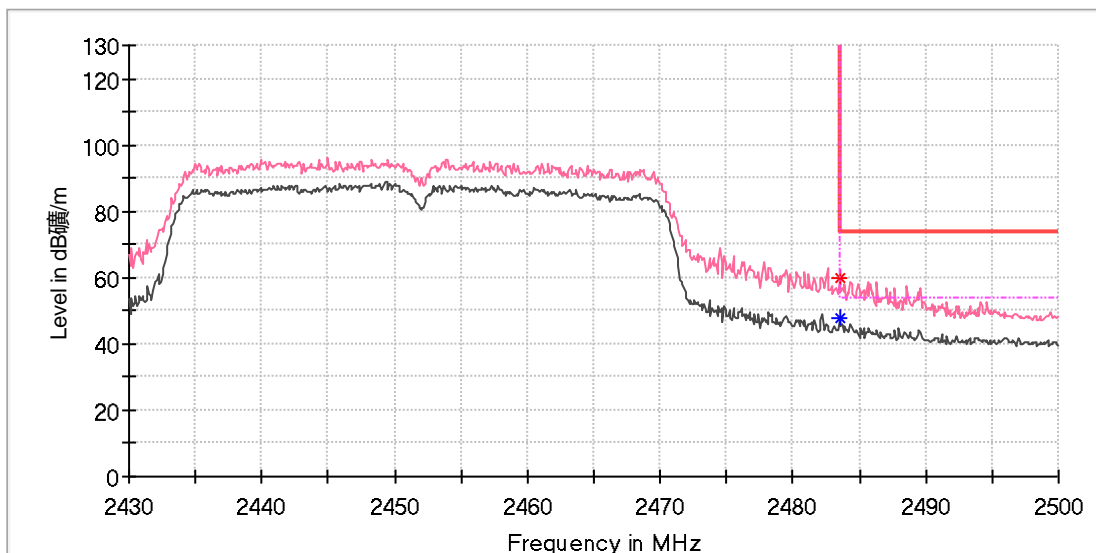

EUT Information

EUT Name: DJI Mini 4 Pro
Model: MT4MFVD
Test Mode: WIFI 2.4G_11n40_Ch9
Order No/Sample No: 168427672/A003481038-014
Test Voltage: Battery
Remark: Temp 22 Humi:55%
Test Standard: FCC 15.247
Tested By: Kei Zhang
Reviewed By: Terry Yin

Critical_Freqs

Frequency (MHz)	MaxPeak (dBµV/m)	Average (dBµV/m)	Limit (dBµV/m)	Margin (dB)	Height (cm)	Pol	Azimuth (deg)	Corr. (dB/m)
2483.500000	60.15	---	74.00	13.85	150.0	V	84.0	7.4
2483.500000	---	48.06	54.00	5.94	150.0	V	84.0	7.4

Final_Result

Frequency (MHz)	MaxPeak (dBµV/m)	Limit (dBµV/m)	Margin (dB)	Height (cm)	Pol	Azimuth (deg)	Corr. (dB/m)
---	---	---	---	---		---	---