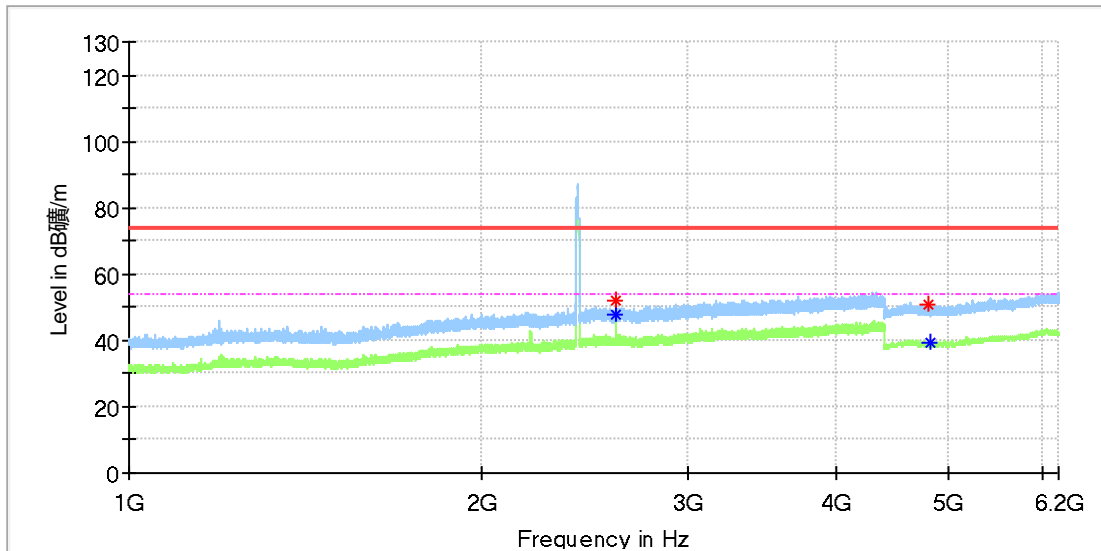

1GHz - 18GHz

Note: The highest waveform in the figure is Wi-Fi Fundamental.

EUT Information

EUT Name:	DJI Mini 4 Pro
Model:	MT4MFVD
Test Mode:	WIFI 2.4G_11b_Ch1
Order No/Sample No:	168427672/A003481038-014
Test Voltage:	Battery
Remark:	Temp 22 Humi:55%
Test Standard:	FCC 15.247
Tested By:	Kei Zhang
Reviewed By:	Terry Yin

Critical_Freqs

Frequency (MHz)	MaxPeak (dBµV/m)	Average (dBµV/m)	Limit (dBµV/m)	Margin (dB)	Height (cm)	Pol	Azimuth (deg)	Corr. (dB/m)
2600.040000	51.95	---	74.00	22.05	150.0	H	205.0	7.4
2600.040000	---	47.48	54.00	6.52	150.0	H	205.0	7.4
4802.000000	50.86	---	74.00	23.14	150.0	H	279.0	11.8
4811.500000	---	39.30	54.00	14.70	150.0	H	138.0	11.8

Final_Result

Frequency (MHz)	MaxPeak (dBµV/m)	Limit (dBµV/m)	Margin (dB)	Height (cm)	Pol	Azimuth (deg)	Corr. (dB/m)
---	---	---	---	---		---	---