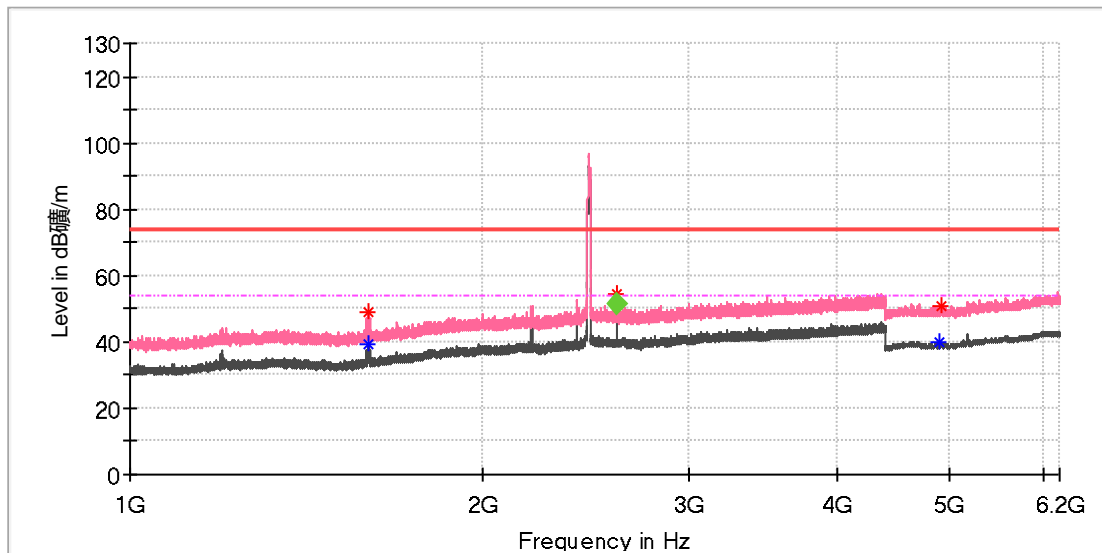

EUT Information

EUT Name: DJI Mini 4 Pro
Model: MT4MFVD
Test Mode: WIFI 2.4G_11b_Ch11
Order No/Sample No: 168427672/A003481038-014
Test Voltage: Battery
Remark: Temp 22 Humi:55%
Test Standard: FCC 15.247
Tested By: Kei Zhang
Reviewed By: Terry Yin

Critical_Freqs

Frequency (MHz)	MaxPeak (dBµV/m)	Average (dBµV/m)	Limit (dBµV/m)	Margin (dB)	Height (cm)	Pol	Azimuth (deg)	Corr. (dB/m)
1598.060000	48.97	---	74.00	25.03	150.0	V	178.0	2.1
1598.910000	---	39.09	54.00	14.91	150.0	V	200.0	2.1
2600.040000	54.62	---	74.00	19.38	150.0	V	108.0	7.4
4901.500000	---	39.76	54.00	14.24	150.0	V	156.0	11.8
4919.000000	50.51	---	74.00	23.49	150.0	V	101.0	11.8

Final_Result

Frequency (MHz)	Average (dBµV/m)	Limit (dBµV/m)	Margin (dB)	Height (cm)	Pol	Azimuth (deg)	Corr. (dB/m)
2599.917500	51.64	54.00	2.36	155.0	V	85.0	7.4