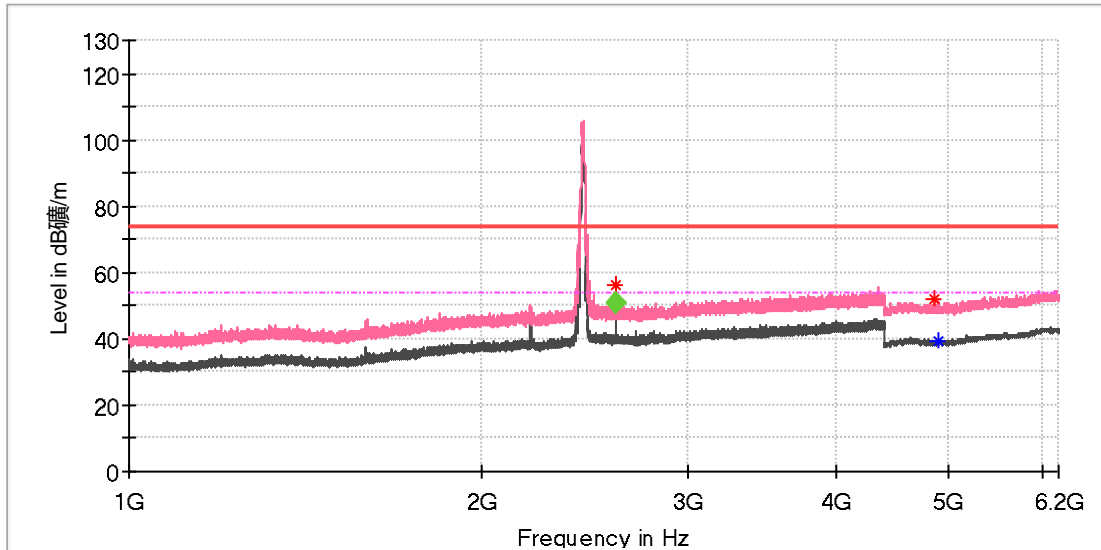

EUT Information

EUT Name: DJI Mini 4 Pro
Model: MT4MFVD
Test Mode: WIFI 2.4G_11n20_Ch6
Order No/Sample No: 168427672/A003481038-014
Test Voltage: Battery
Remark: Temp 22 Humi:55%
Test Standard: FCC 15.247
Tested By: Kei Zhang
Reviewed By: Terry Yin

Critical Freqs

Frequency (MHz)	MaxPeak (dBµV/m)	Average (dBµV/m)	Limit (dBµV/m)	Margin (dB)	Height (cm)	Pol	Azimuth (deg)	Corr. (dB/m)
2600.040000	56.27	---	74.00	17.73	150.0	V	83.0	7.4
4852.500000	51.88	---	74.00	22.12	150.0	V	7.0	11.8
4901.000000	---	39.54	54.00	14.46	150.0	V	173.0	11.8

Final Result

Frequency (MHz)	Average (dBµV/m)	Limit (dBµV/m)	Margin (dB)	Height (cm)	Pol	Azimuth (deg)	Corr. (dB/m)
2599.963000	50.74	54.00	3.26	148.0	V	82.0	7.4