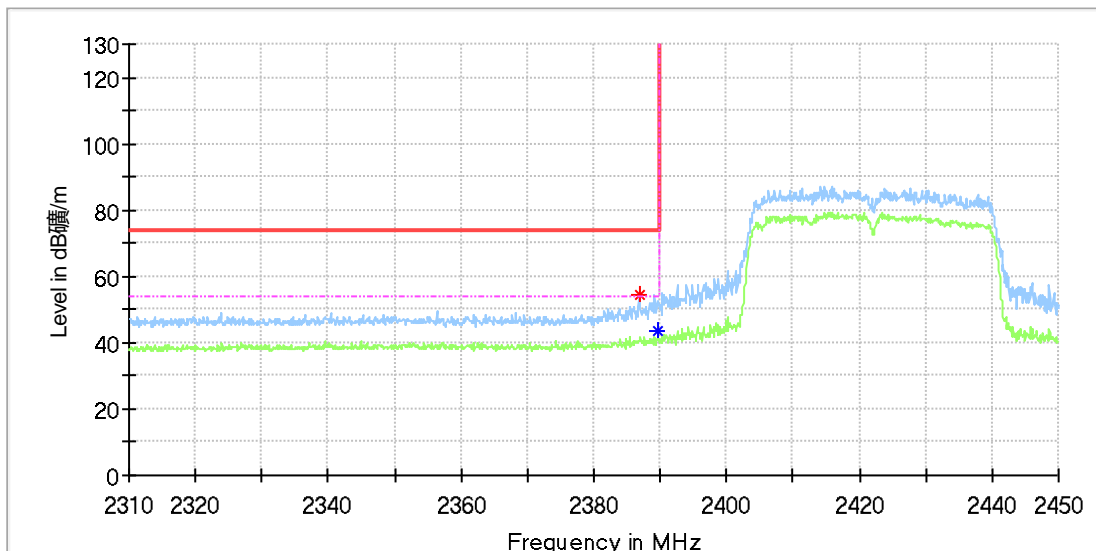

Final_Result

Frequency (MHz)	MaxPeak (dBµV/m)	Limit (dBµV/m)	Margin (dB)	Height (cm)	Pol	Azimuth (deg)	Corr. (dB/m)
---	---	---	---	---		---	---

Wi-Fi 802.11 n(HT40) mode

EUT Information

EUT Name: DJI Mini 4 Pro
 Model: MT4MFVD
 Test Mode: WIFI 2.4G_11n40_Ch3
 Order No/Sample No: 168427672/A003481038-014
 Test Voltage: Battery
 Remark: Temp 22 Humi:55%
 Test Standard: FCC 15.247
 Tested By: Kei Zhang
 Reviewed By: Terry Yin