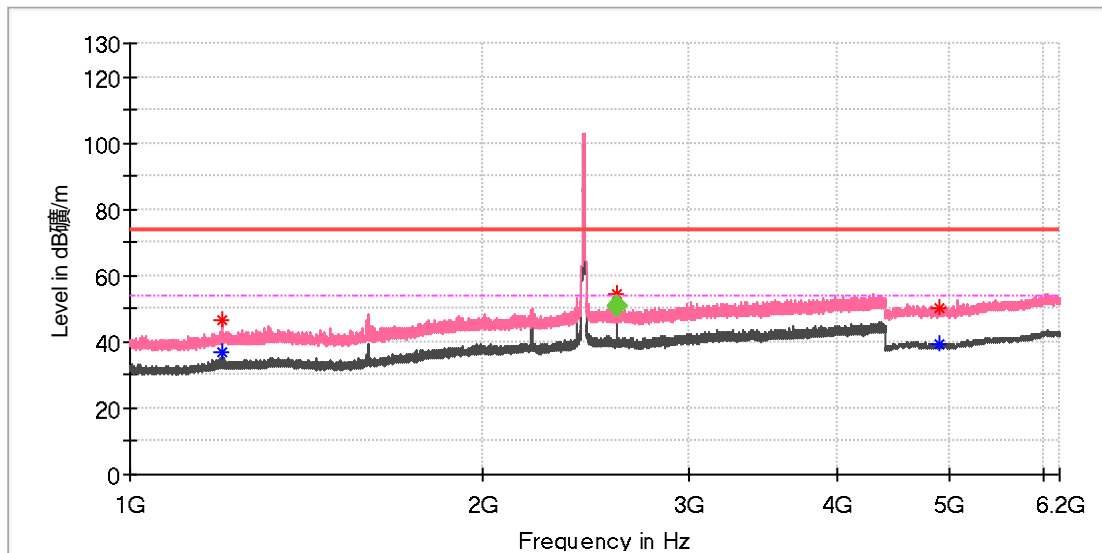

EUT Information

EUT Name: DJI Mini 4 Pro
Model: MT4MFVD
Test Mode: WIFI 2.4G_11b_Ch6
Order No/Sample No: 168427672/A003481038-014
Test Voltage: Battery
Remark: Temp 22 Humi:55%
Test Standard: FCC 15.247
Tested By: Kei Zhang
Reviewed By: Terry Yin

Critical_Freqs

Frequency (MHz)	MaxPeak (dBµV/m)	Average (dBµV/m)	Limit (dBµV/m)	Margin (dB)	Height (cm)	Pol	Azimuth (deg)	Corr. (dB/m)
1197.710000	---	37.05	54.00	16.95	150.0	V	146.0	1.1
1197.710000	46.50	---	74.00	27.50	150.0	V	146.0	1.1
2599.870000	54.27	---	74.00	19.73	150.0	V	85.0	7.4
4893.000000	50.09	---	74.00	23.91	150.0	V	66.0	11.8
4901.500000	---	39.37	54.00	14.63	150.0	V	54.0	11.8

Final_Result

Frequency (MHz)	Average (dBµV/m)	Limit (dBµV/m)	Margin (dB)	Height (cm)	Pol	Azimuth (deg)	Corr. (dB/m)
2600.069500	50.89	54.00	3.11	148.0	V	16.0	7.4