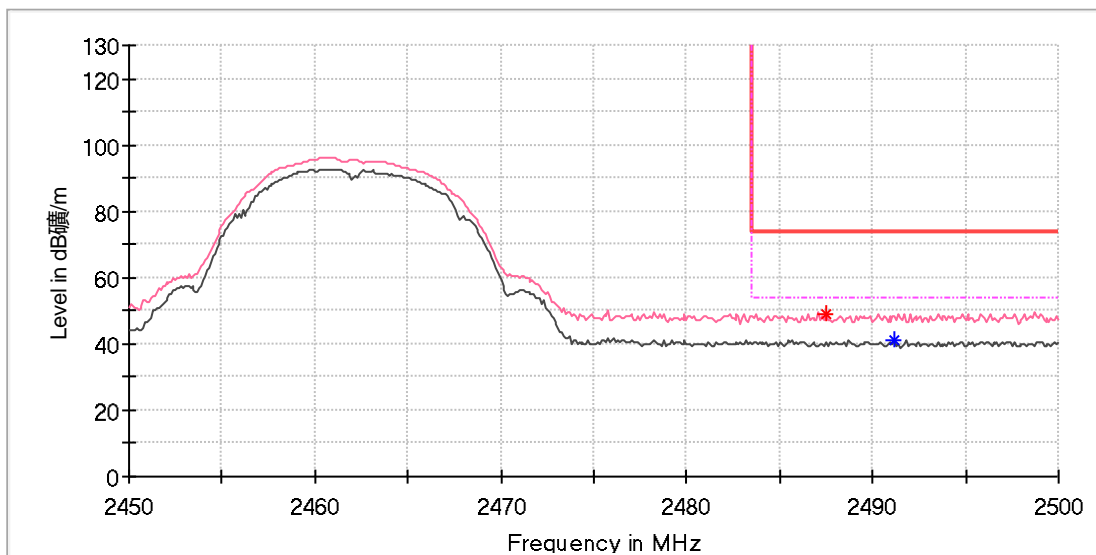

EUT Information

EUT Name: DJI Mini 4 Pro
Model: MT4MFVD
Test Mode: WIFI 2.4G_11b_Ch11
Order No/Sample No: 168427672/A003481038-014
Test Voltage: Battery
Remark: Temp 22 Humi:55%
Test Standard: FCC 15.247
Tested By: Kei Zhang
Reviewed By: Terry Yin

Critical_Freqs

Frequency (MHz)	MaxPeak (dBµV/m)	Average (dBµV/m)	Limit (dBµV/m)	Margin (dB)	Height (cm)	Pol	Azimuth (deg)	Corr. (dB/m)
2487.500000	49.27	---	74.00	24.73	150.0	V	101.0	7.4
2491.200000	---	41.37	54.00	12.63	150.0	V	74.0	7.4

Final_Result

Frequency (MHz)	MaxPeak (dBµV/m)	Limit (dBµV/m)	Margin (dB)	Height (cm)	Pol	Azimuth (deg)	Corr. (dB/m)
---	---	---	---	---		---	---