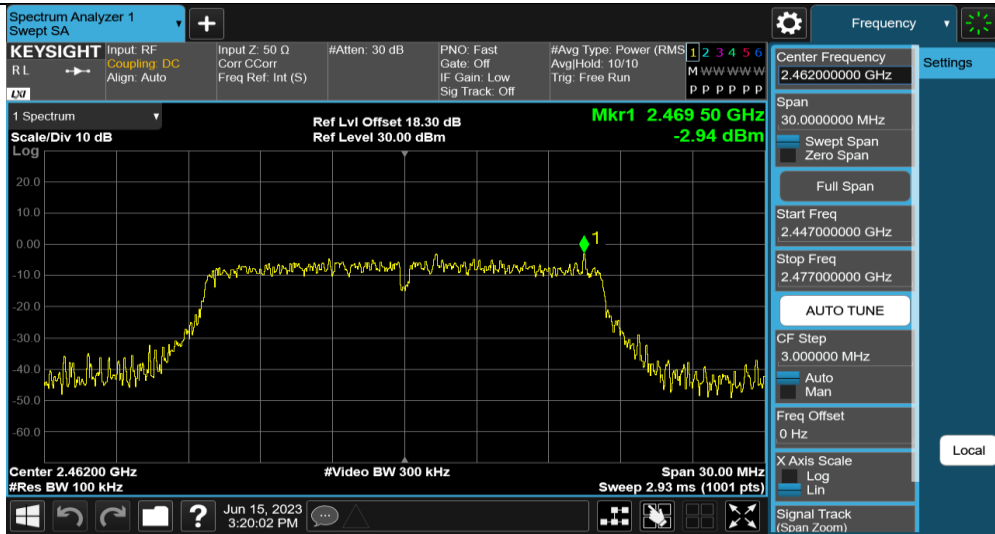

11G_Ant1_2462_30~1000