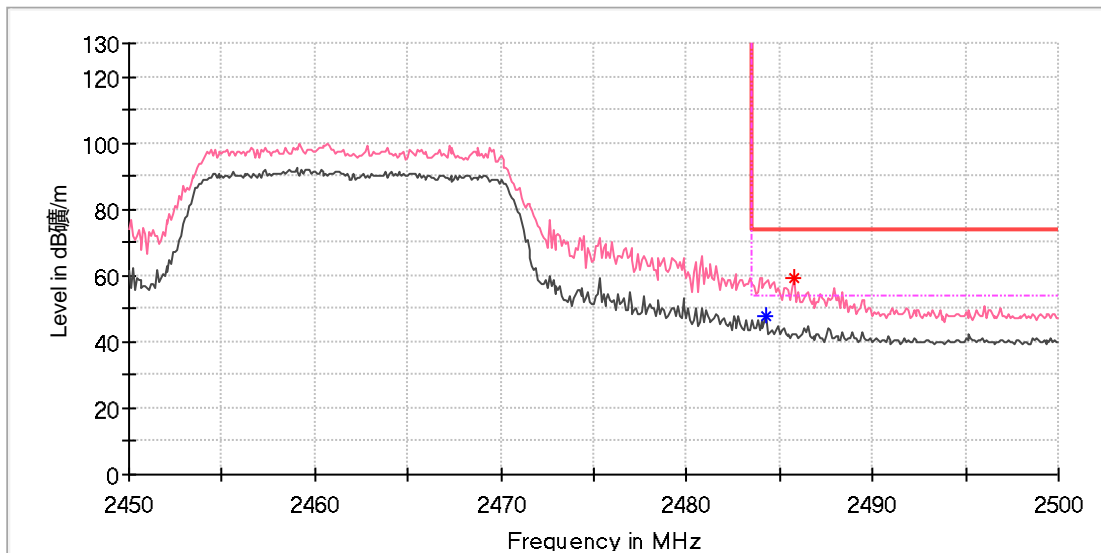

Final_Result

Frequency (MHz)	MaxPeak (dBµV/m)	Limit (dBµV/m)	Margin (dB)	Height (cm)	Pol	Azimuth (deg)	Corr. (dB/m)
---	---	---	---	---		---	---

EUT Information

EUT Name:	DJI Mini 4 Pro
Model:	MT4MFVD
Test Mode:	WIFI 2.4G_11g_Ch11
Order No/Sample No:	168427672/A003481038-014
Test Voltage:	Battery
Remark:	Temp 22 Humi:55%
Test Standard:	FCC 15.247
Tested By:	Kei Zhang
Reviewed By:	Terry Yin