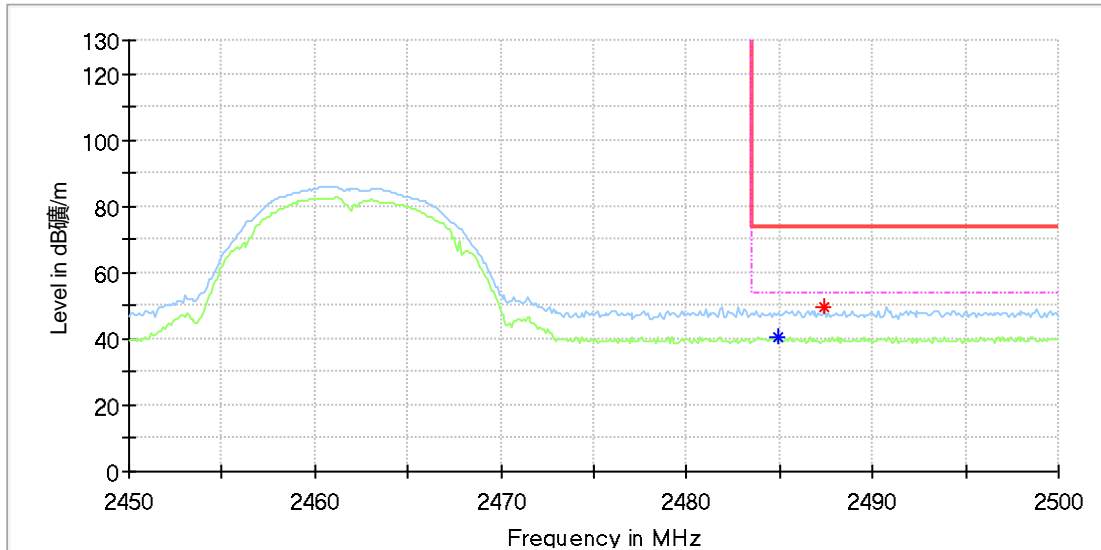

Final Result

Frequency (MHz)	MaxPeak (dBµV/m)	Limit (dBµV/m)	Margin (dB)	Height (cm)	Pol	Azimuth (deg)	Corr. (dB/m)
---	---	---	---	---		---	---

EUT Information

EUT Name: DJI Mini 4 Pro
 Model: MT4MFVD
 Test Mode: WIFI 2.4G_11b_Ch11
 Order No/Sample No: 168427672/A003481038-014
 Test Voltage: Battery
 Remark: Temp 22 Humi:55%
 Test Standard: FCC 15.247
 Tested By: Kei Zhang
 Reviewed By: Terry Yin