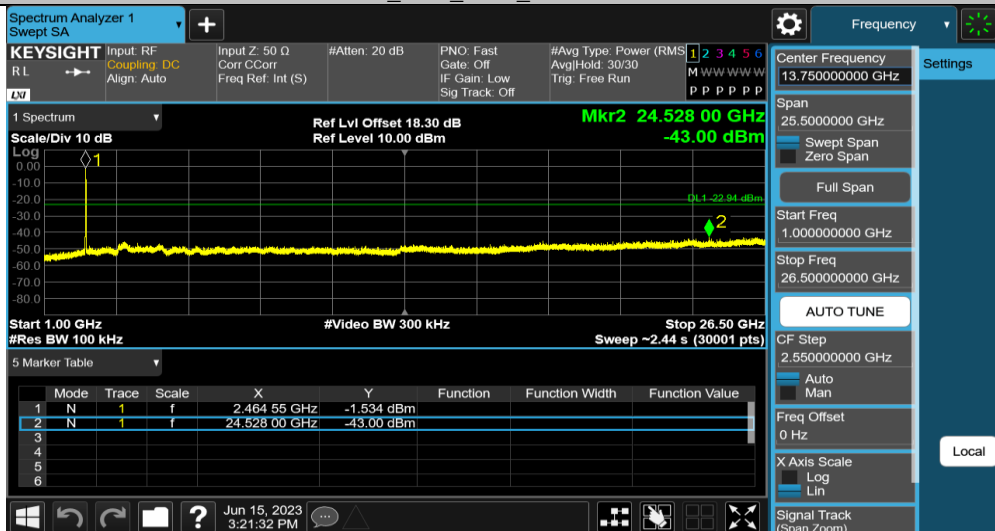

11N20SISO_Ant1_2412_0~Reference