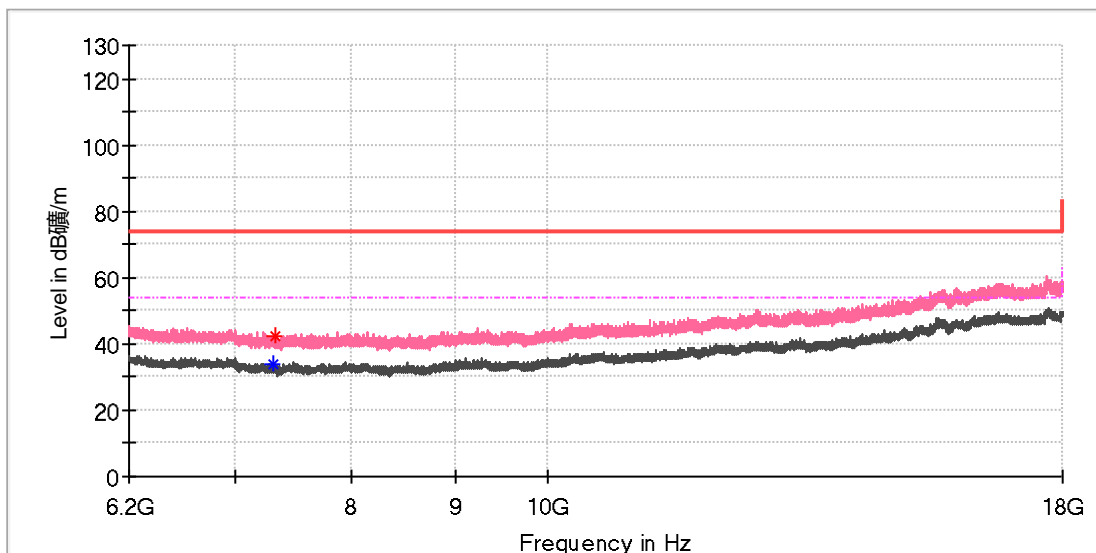

EUT Information

EUT Name: DJI Mini 4 Pro
Model: MT4MFVD
Test Mode: WIFI 2.4G_11n20_Ch6
Order No/Sample No: 168427672/A003481038-014
Test Voltage: Battery
Remark: Temp 22 Humi:55%
Test Standard: FCC 15.247
Tested By: Kei Zhang
Reviewed By: Terry Yin

Critical_Freqs

Frequency (MHz)	MaxPeak (dBµV/m)	Average (dBµV/m)	Limit (dBµV/m)	Margin (dB)	Height (cm)	Pol	Azimuth (deg)	Corr. (dB/m)
7308.708333	---	33.77	54.00	20.23	150.0	V	145.0	8.2
7320.016667	42.49	---	74.00	31.51	150.0	V	46.0	8.2

Final_Result

Frequency (MHz)	MaxPeak (dBµV/m)	Limit (dBµV/m)	Margin (dB)	Height (cm)	Pol	Azimuth (deg)	Corr. (dB/m)
---	---	---	---	---		---	---