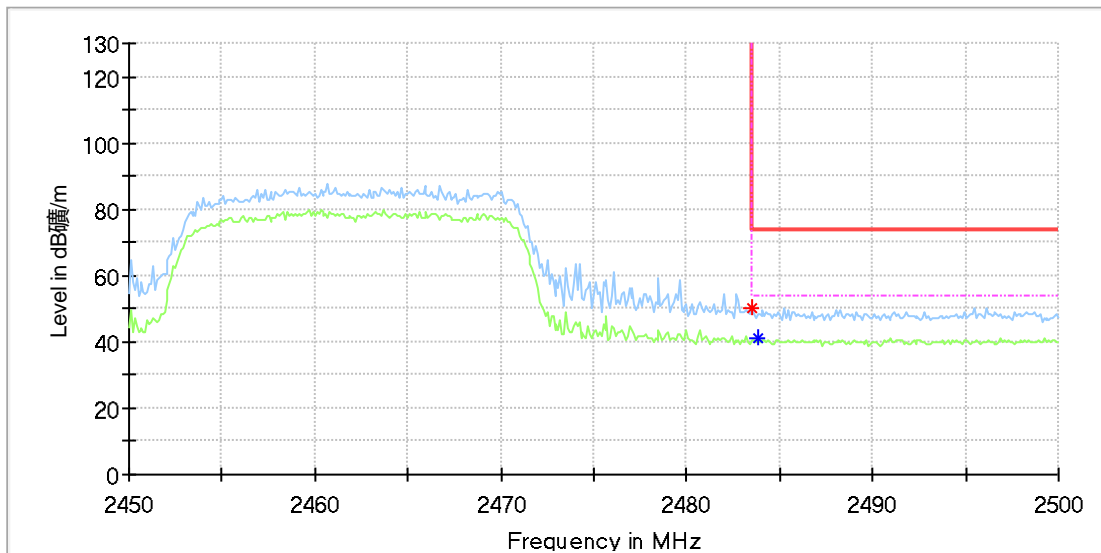

Final_Result

Frequency (MHz)	MaxPeak (dBµV/m)	Limit (dBµV/m)	Margin (dB)	Height (cm)	Pol	Azimuth (deg)	Corr. (dB/m)
---	---	---	---	---		---	---

EUT Information

EUT Name: DJI Mini 4 Pro
 Model: MT4MFVD
 Test Mode: WIFI 2.4G_11n20_Ch11
 Order No/Sample No: 168427672/A003481038-014
 Test Voltage: Battery
 Remark: Temp 22 Humi:55%
 Test Standard: FCC 15.247
 Tested By: Kei Zhang
 Reviewed By: Terry Yin