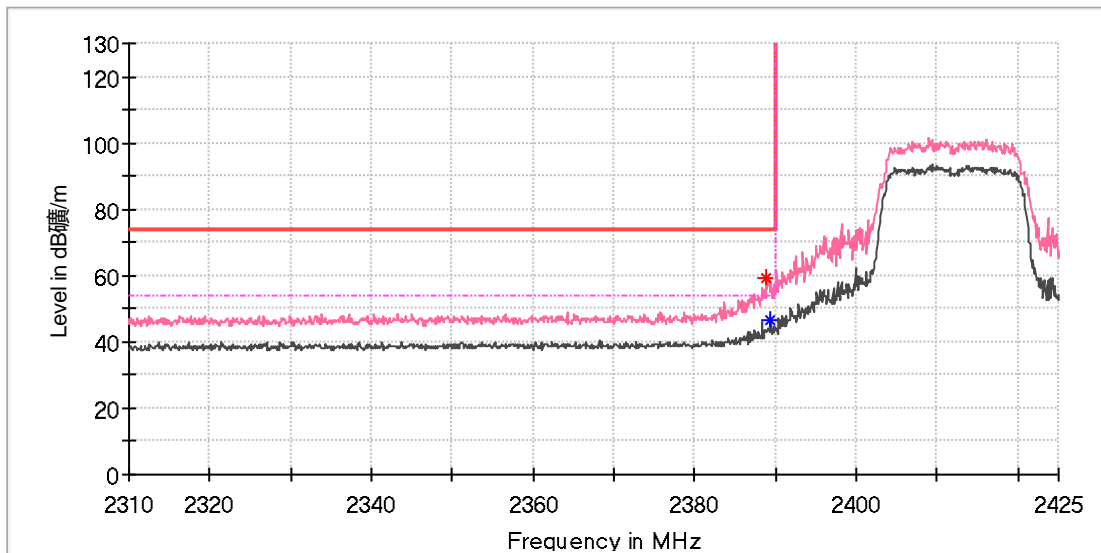

EUT Information

EUT Name: DJI Mini 4 Pro
Model: MT4MFVD
Test Mode: WIFI 2.4G_11g_Ch1
Order No/Sample No: 168427672/A003481038-014
Test Voltage: Battery
Remark: Temp 22 Humi:55%
Test Standard: FCC 15.247
Tested By: Kei Zhang
Reviewed By: Terry Yin

Critical Freqs

Frequency (MHz)	MaxPeak (dBµV/m)	Average (dBµV/m)	Limit (dBµV/m)	Margin (dB)	Height (cm)	Pol	Azimuth (deg)	Corr. (dB/m)
2388.800000	59.46	---	74.00	14.54	150.0	V	73.0	7.0
2389.400000	---	46.50	54.00	7.50	150.0	V	0.0	7.0

Final Result

Frequency (MHz)	MaxPeak (dBµV/m)	Limit (dBµV/m)	Margin (dB)	Height (cm)	Pol	Azimuth (deg)	Corr. (dB/m)
---	---	---	---	---		---	---