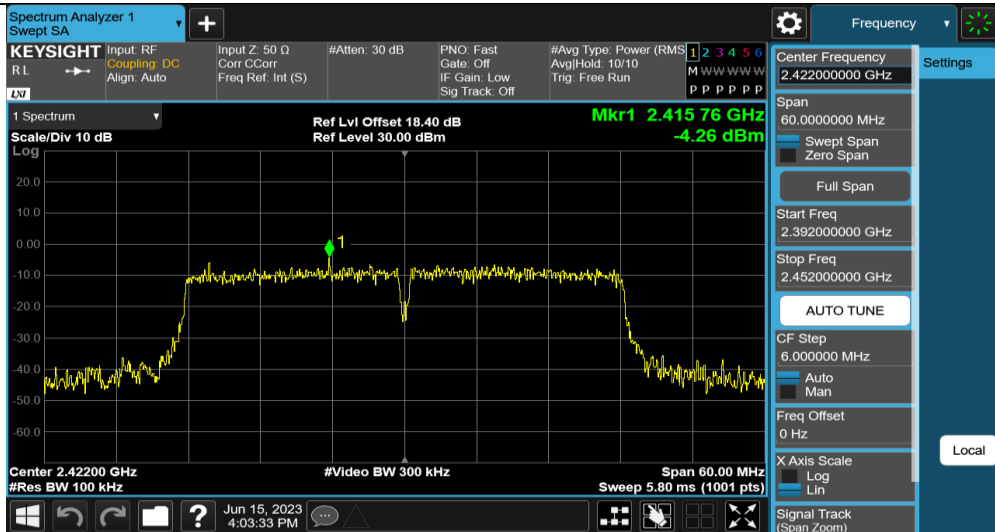

11N40SISO_Ant1_2422_30~1000