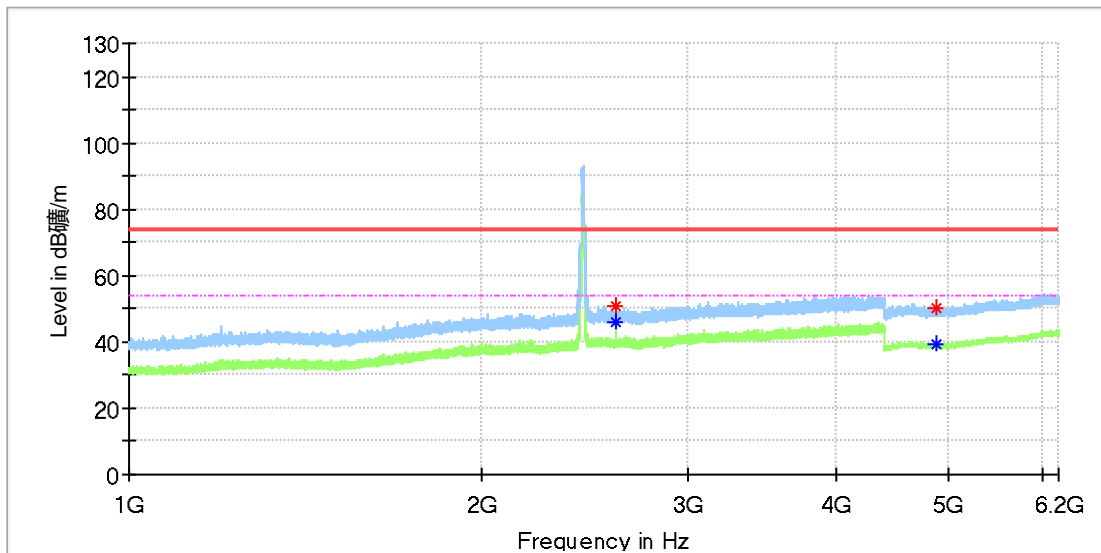

EUT Information

EUT Name: DJI Mini 4 Pro
Model: MT4MFVD
Test Mode: WIFI 2.4G_11g_Ch6
Order No/Sample No: 168427672/A003481038-014
Test Voltage: Battery
Remark: Temp 22 Humi:55%
Test Standard: FCC 15.247
Tested By: Kei Zhang
Reviewed By: Terry Yin

Critical Freqs

Frequency (MHz)	MaxPeak (dBµV/m)	Average (dBµV/m)	Limit (dBµV/m)	Margin (dB)	Height (cm)	Pol	Azimuth (deg)	Corr. (dB/m)
2600.210000	50.82	---	74.00	23.18	150.0	H	202.0	7.4
2600.380000	---	46.17	54.00	7.83	150.0	H	221.0	7.4
4869.500000	---	39.17	54.00	14.83	150.0	H	111.0	11.8
4871.500000	50.34	---	74.00	23.66	150.0	H	131.0	11.8

Final Result

Frequency (MHz)	MaxPeak (dBµV/m)	Limit (dBµV/m)	Margin (dB)	Height (cm)	Pol	Azimuth (deg)	Corr. (dB/m)
---	---	---	---	---		---	---