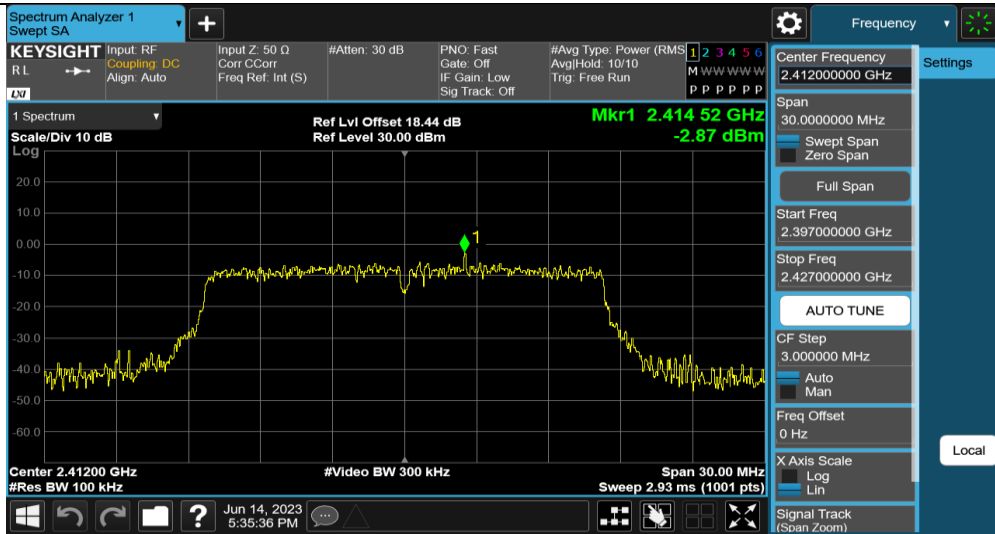

11G_Ant1_2412_30~1000