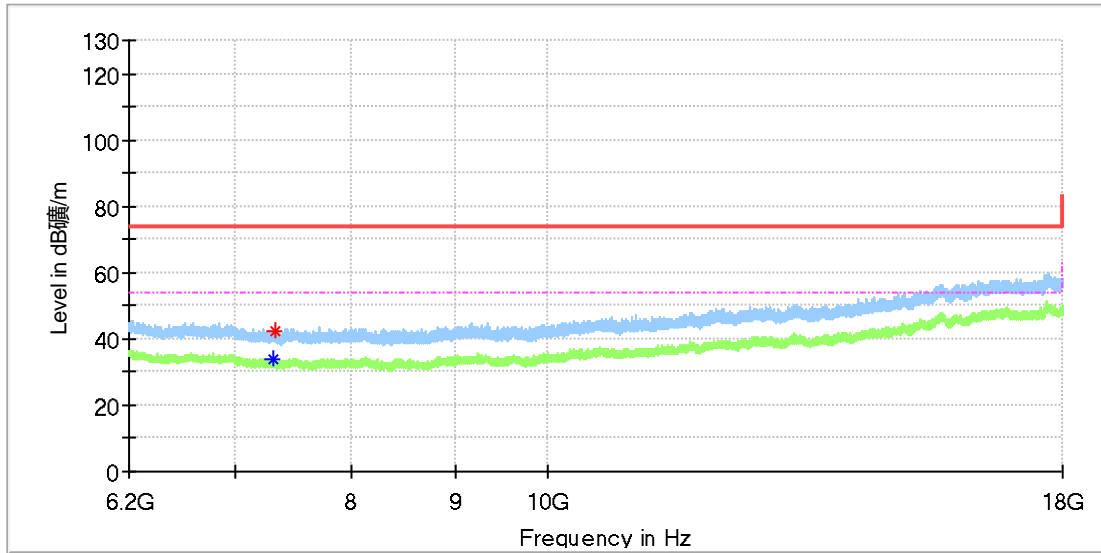

EUT Information

EUT Name: DJI Mini 4 Pro
Model: MT4MFVD
Test Mode: WIFI 2.4G_11g_Ch6
Order No/Sample No: 168427672/A003481038-014
Test Voltage: Battery
Remark: Temp 22 Humi:55%
Test Standard: FCC 15.247
Tested By: Kei Zhang
Reviewed By: Terry Yin

Critical_Freqs

Frequency (MHz)	MaxPeak (dBµV/m)	Average (dBµV/m)	Limit (dBµV/m)	Margin (dB)	Height (cm)	Pol	Azimuth (deg)	Corr. (dB/m)
7310.183333	---	34.00	54.00	20.00	150.0	H	76.0	8.2
7319.525000	42.41	---	74.00	31.59	150.0	H	236.0	8.2

Final_Result

Frequency (MHz)	MaxPeak (dBµV/m)	Limit (dBµV/m)	Margin (dB)	Height (cm)	Pol	Azimuth (deg)	Corr. (dB/m)
---	---	---	---	---		---	---