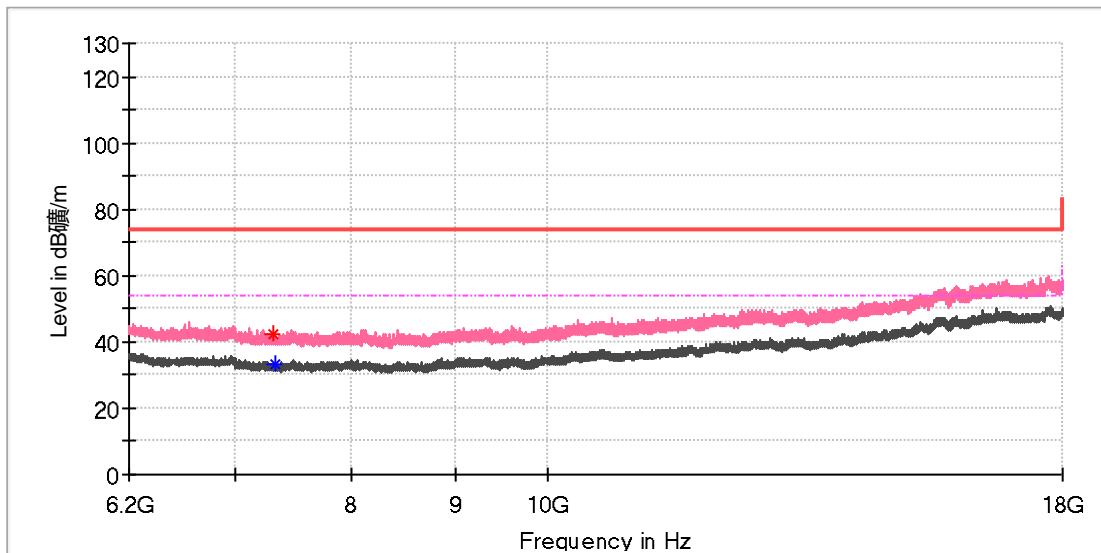

EUT Information

EUT Name:	DJI Mini 4 Pro
Model:	MT4MFVD
Test Mode:	WIFI 2.4G_11b_Ch6
Order No/Sample No:	168427672/A003481038-014
Test Voltage:	Battery
Remark:	Temp 22 Humi:55%
Test Standard:	FCC 15.247
Tested By:	Kei Zhang
Reviewed By:	Terry Yin

Critical_Freqs

Frequency (MHz)	MaxPeak (dBµV/m)	Average (dBµV/m)	Limit (dBµV/m)	Margin (dB)	Height (cm)	Pol	Azimuth (deg)	Corr. (dB/m)
7306.741667	42.36	---	74.00	31.64	150.0	V	55.0	8.3
7333.291667	---	33.01	54.00	20.99	150.0	V	55.0	8.1

Final_Result

Frequency (MHz)	MaxPeak (dBµV/m)	Limit (dBµV/m)	Margin (dB)	Height (cm)	Pol	Azimuth (deg)	Corr. (dB/m)
---	---	---	---	---		---	---