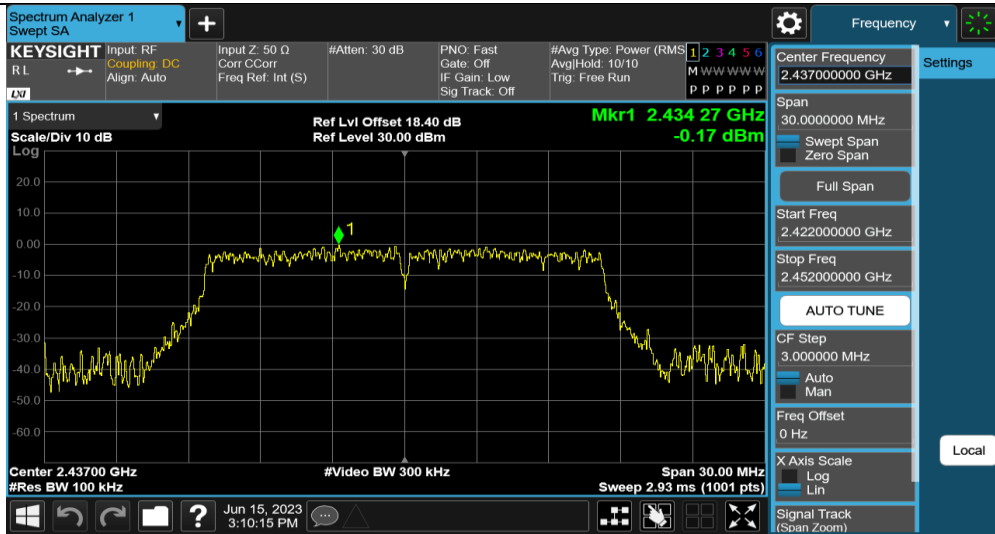

11G_Ant1_2437_30~1000