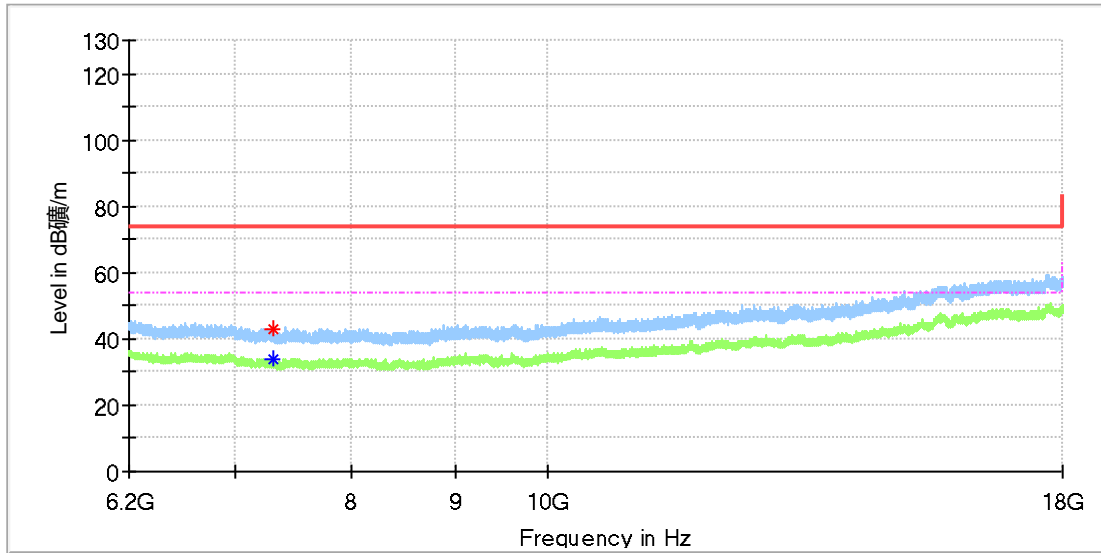

EUT Information

EUT Name:	DJI Mini 4 Pro
Model:	MT4MFVD
Test Mode:	WIFI 2.4G_11b_Ch6
Order No/Sample No:	168427672/A003481038-014
Test Voltage:	Battery
Remark:	Temp 22 Humi:55%
Test Standard:	FCC 15.247
Tested By:	Kei Zhang
Reviewed By:	Terry Yin

Critical_Freqs

Frequency (MHz)	MaxPeak (dBµV/m)	Average (dBµV/m)	Limit (dBµV/m)	Margin (dB)	Height (cm)	Pol	Azimuth (deg)	Corr. (dB/m)
7311.658333	43.07	---	74.00	30.93	150.0	H	266.0	8.2
7312.150000	---	33.72	54.00	20.28	150.0	H	278.0	8.2

Final_Result

Frequency (MHz)	MaxPeak (dBµV/m)	Limit (dBµV/m)	Margin (dB)	Height (cm)	Pol	Azimuth (deg)	Corr. (dB/m)
---	---	---	---	---		---	---