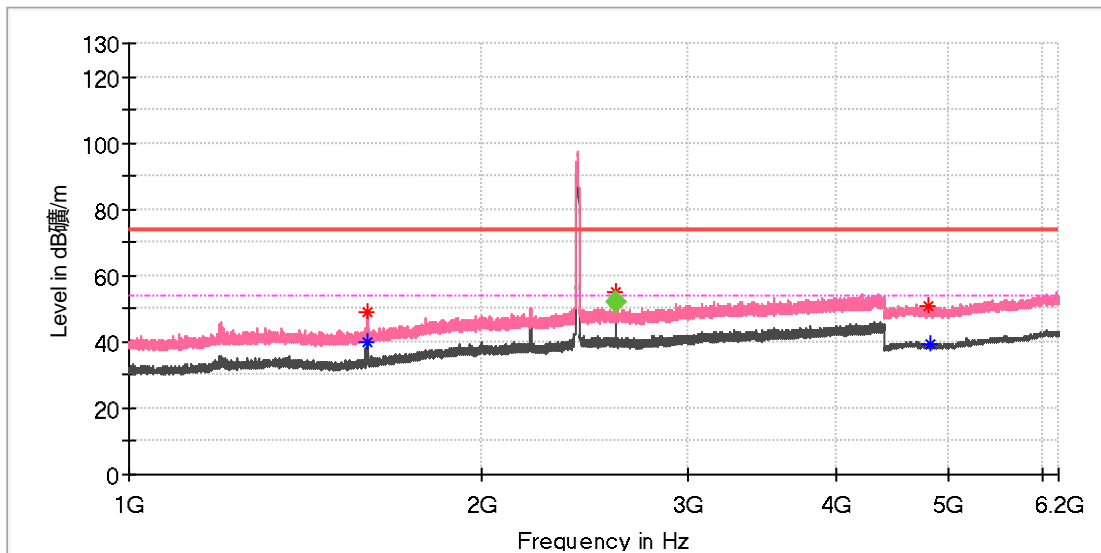

EUT Information

EUT Name: DJI Mini 4 Pro
Model: MT4MFVD
Test Mode: WIFI 2.4G_11b_Ch1
Order No/Sample No: 168427672/A003481038-014
Test Voltage: Battery
Remark: Temp 22 Humi:55%
Test Standard: FCC 15.247
Tested By: Kei Zhang
Reviewed By: Terry Yin

Critical_Freqs

Frequency (MHz)	MaxPeak (dBµV/m)	Average (dBµV/m)	Limit (dBµV/m)	Margin (dB)	Height (cm)	Pol	Azimuth (deg)	Corr. (dB/m)
1594.150000	---	40.18	54.00	13.82	150.0	V	183.0	2.0
1598.570000	48.79	---	74.00	25.21	150.0	V	203.0	2.1
2600.210000	55.09	---	74.00	18.91	150.0	V	74.0	7.4
4808.000000	50.68	---	74.00	23.32	150.0	V	335.0	11.8
4813.500000	---	39.51	54.00	14.49	150.0	V	149.0	11.8

Final_Result

Frequency (MHz)	Average (dBµV/m)	Limit (dBµV/m)	Margin (dB)	Height (cm)	Pol	Azimuth (deg)	Corr. (dB/m)
2599.976500	51.76	54.00	2.24	148.0	V	69.0	7.4