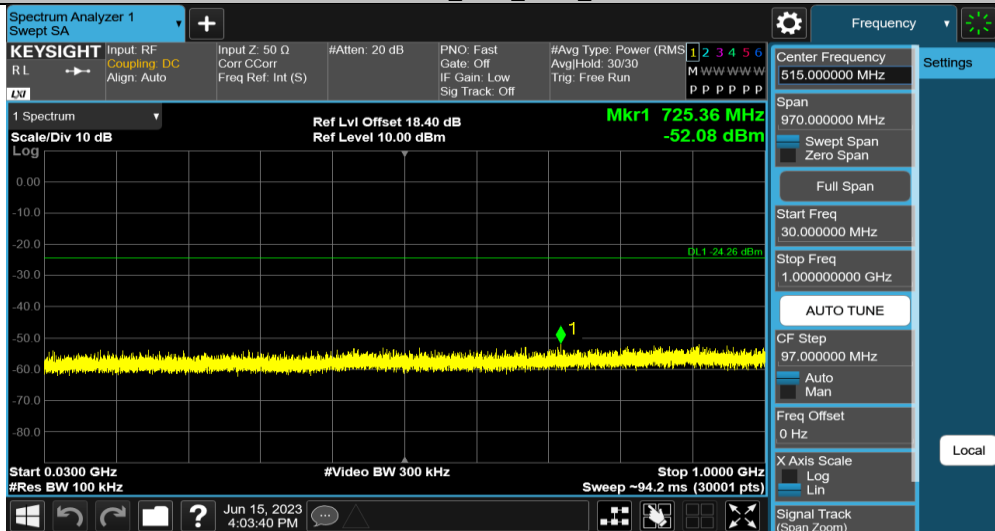

11N40SISO_Ant1_2422_1000~26500