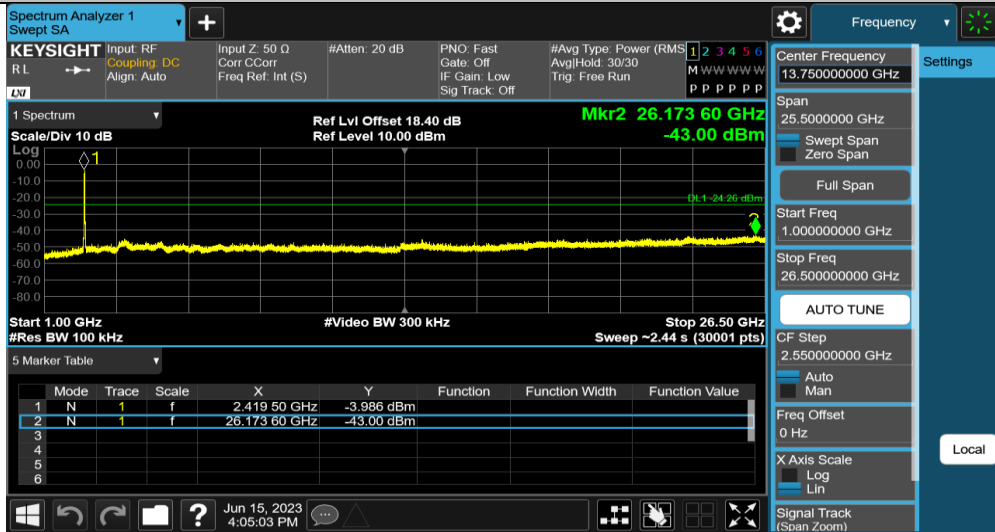

11N40SISO_Ant1_2437_0~Reference