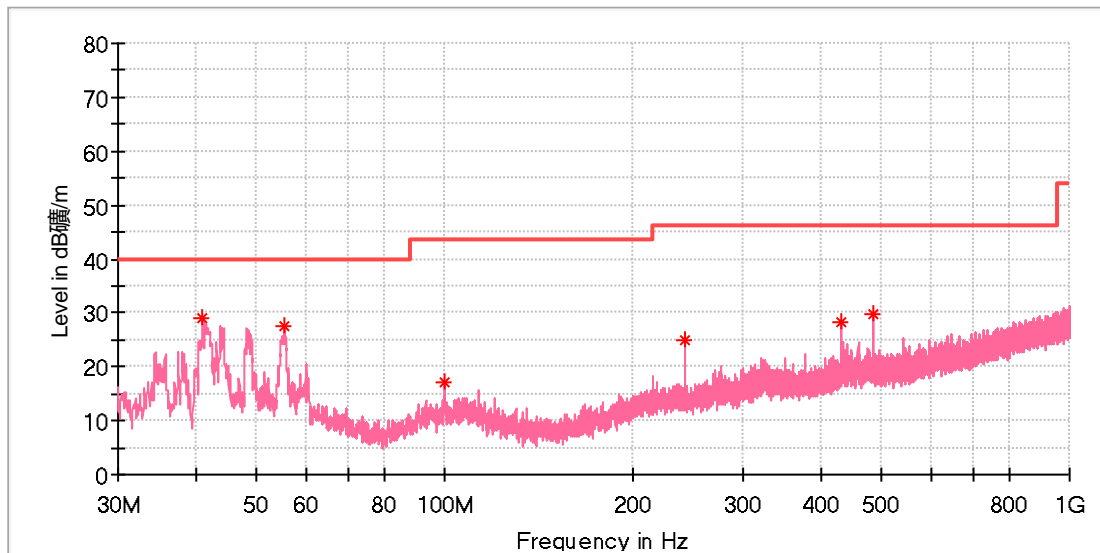

EUT Information

EUT Name:	DJI Mini 4 Pro
Model:	MT4MFVD
Test Mode:	WIFI 2.4G_11b_Ch6
Order No/Sample No:	168427672/A003481038-014
Test Voltage:	Battery
Remark:	Temp 22 Humi:55%
Test Standard:	FCC 15.247
Tested By:	Kei Zhang
Reviewed By:	Terry Yin

Critical_Freqs

Frequency (MHz)	MaxPeak (dBµV/m)	Limit (dBµV/m)	Margin (dB)	Height (cm)	Pol	Azimuth (deg)	Corr. (dB/m)
41.009500	29.18	40.00	10.82	100.0	V	349.0	-19.8
55.220000	27.36	40.00	12.64	100.0	V	234.0	-18.5
99.985500	17.17	43.50	26.33	100.0	V	288.0	-19.0
243.012000	24.93	46.00	21.07	100.0	V	247.0	-17.7
432.016500	28.36	46.00	17.64	100.0	V	212.0	-13.3
485.997000	29.63	46.00	16.37	100.0	V	0.0	-12.0

Final_Result

Frequency (MHz)	QuasiPeak (dBµV/m)	Limit (dBµV/m)	Margin (dB)	Height (cm)	Pol	Azimuth (deg)	Corr. (dB/m)
---	---	---	---	---		---	---