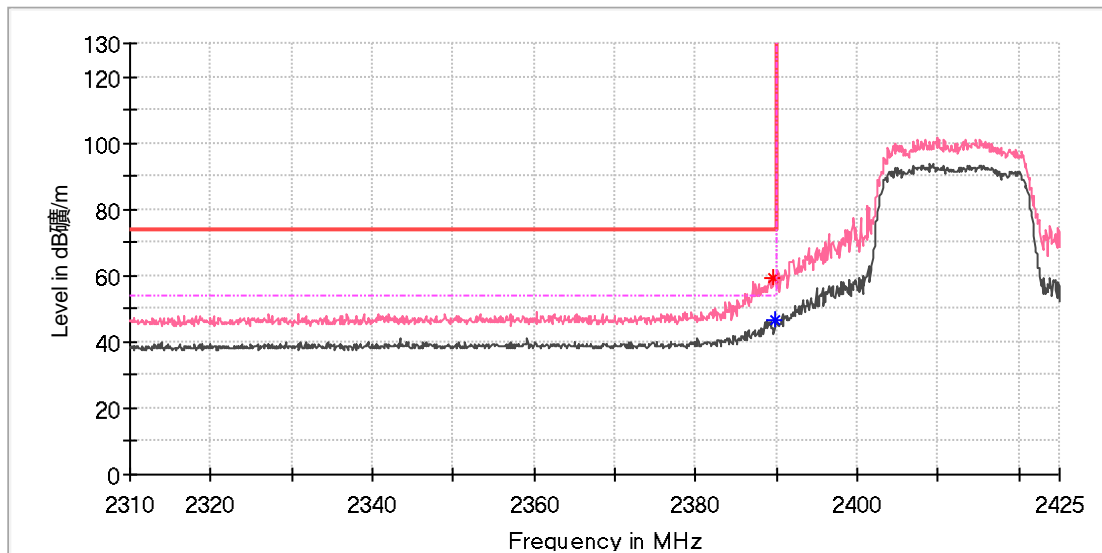

Final Result

Frequency (MHz)	MaxPeak (dBµV/m)	Limit (dBµV/m)	Margin (dB)	Height (cm)	Pol	Azimuth (deg)	Corr. (dB/m)
---	---	---	---	---		---	---

EUT Information

EUT Name: DJI Mini 4 Pro
 Model: MT4MFVD
 Test Mode: WIFI 2.4G_11n20_Ch1
 Order No/Sample No: 168427672/A003481038-014
 Test Voltage: Battery
 Remark: Temp 22 Humi:55%
 Test Standard: FCC 15.247
 Tested By: Kei Zhang
 Reviewed By: Terry Yin