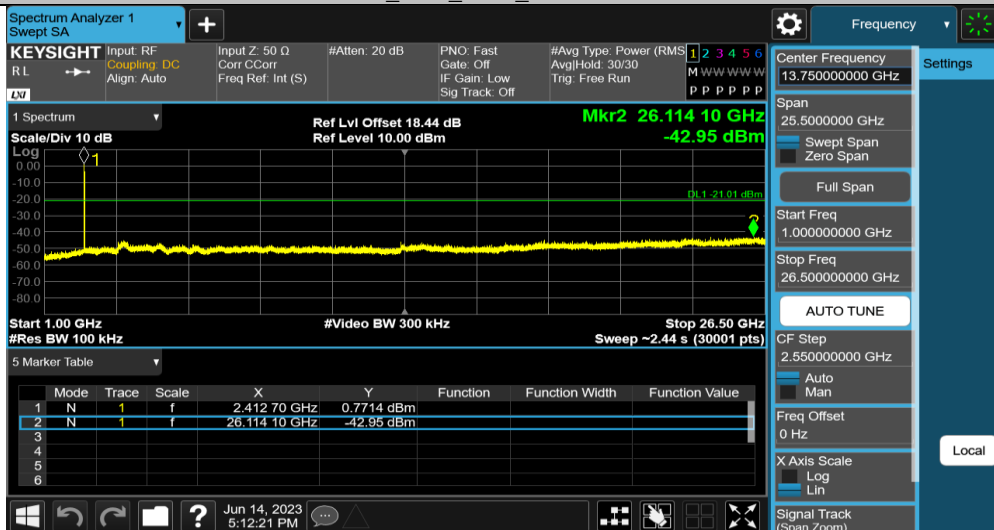

11B_Ant1_2412_1000-26500

11B_Ant1_2437_0-Reference