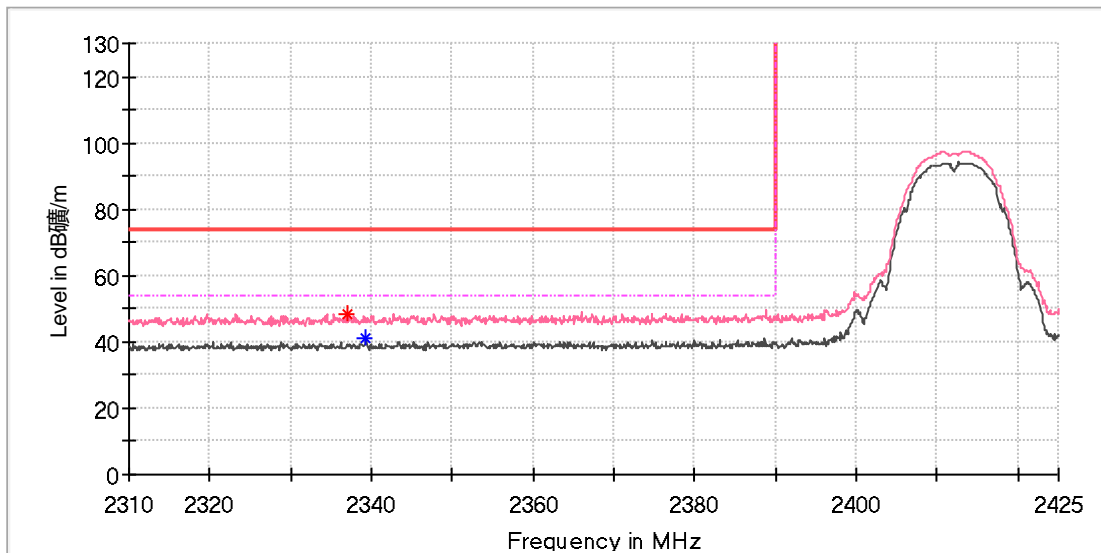

Final_Result

Frequency (MHz)	MaxPeak (dBµV/m)	Limit (dBµV/m)	Margin (dB)	Height (cm)	Pol	Azimuth (deg)	Corr. (dB/m)
---	---	---	---	---		---	---

EUT Information

EUT Name: DJI Mini 4 Pro
 Model: MT4MFVD
 Test Mode: WIFI 2.4G_11b_Ch1
 Order No/Sample No: 168427672/A003481038-014
 Test Voltage: Battery
 Remark: Temp 22 Humi:55%
 Test Standard: FCC 15.247
 Tested By: Kei Zhang
 Reviewed By: Terry Yin