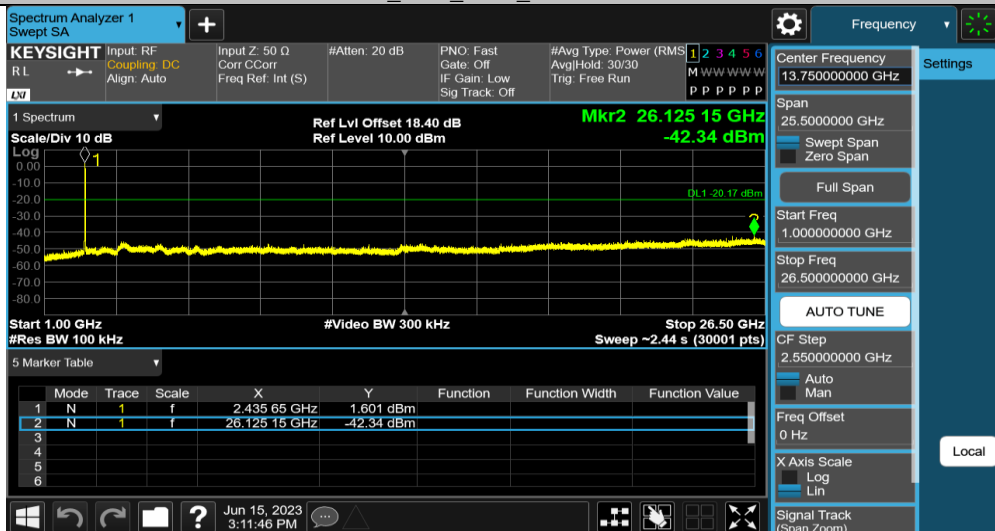

11G_Ant1_2462_0~Reference