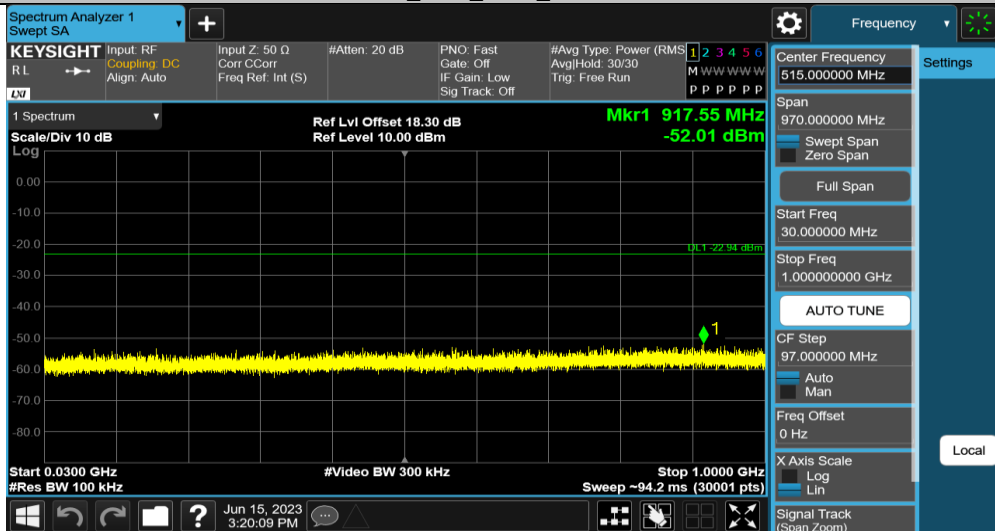

11G_Ant1_2462_1000~26500