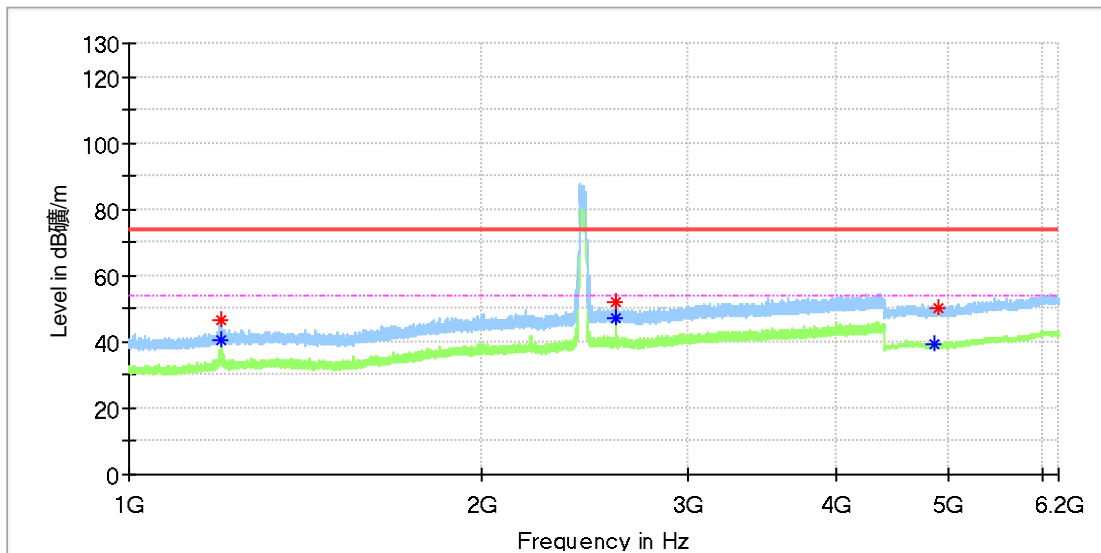

EUT Information

EUT Name: DJI Mini 4 Pro
Model: MT4MFVD
Test Mode: WIFI 2.4G_11n40_Ch6
Order No/Sample No: 168427672/A003481038-014
Test Voltage: Battery
Remark: Temp 22 Humi:55%
Test Standard: FCC 15.247
Tested By: Kei Zhang
Reviewed By: Terry Yin

Critical_Freqs

Frequency (MHz)	MaxPeak (dBµV/m)	Average (dBµV/m)	Limit (dBµV/m)	Margin (dB)	Height (cm)	Pol	Azimuth (deg)	Corr. (dB/m)
1199.240000	46.44	---	74.00	27.56	150.0	H	109.0	1.1
1199.240000	---	40.43	54.00	13.57	150.0	H	109.0	1.1
2599.700000	---	46.92	54.00	7.08	150.0	H	220.0	7.4
2600.040000	52.13	---	74.00	21.87	150.0	H	229.0	7.4
4850.500000	---	39.28	54.00	14.72	150.0	H	95.0	11.8
4888.000000	50.39	---	74.00	23.61	150.0	H	356.0	11.8

Final_Result

Frequency (MHz)	MaxPeak (dBµV/m)	Limit (dBµV/m)	Margin (dB)	Height (cm)	Pol	Azimuth (deg)	Corr. (dB/m)
---	---	---	---	---		---	---