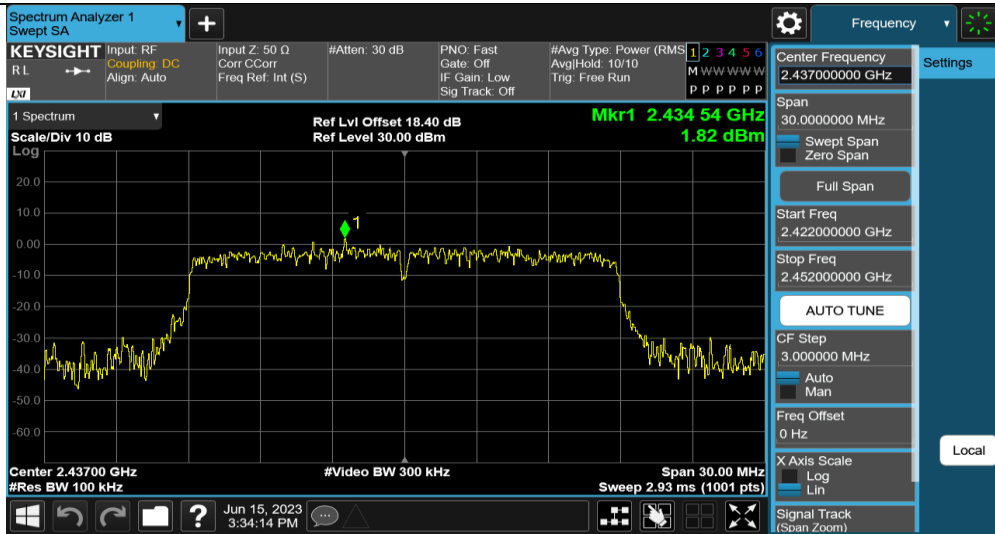

11G_Ant1_2462_30~1000

11G_Ant1_2462_1000~26500

11N20SISO_Ant1_2412_0~Reference

11N40SISO_Ant1_2422_30~1000

11N40SISO_Ant1_2422_1000~26500

11N40SISO_Ant1_2437_0~Reference

Appendix C.5: Test Results of Radiated Spurious Emissions

Note:

- 1) This testing was carried out on different modulations, but only the worst case was presented in this report.
- 2) Testing was carried out within frequency range 9kHz to the tenth harmonics. The measurement results below 30MHz and 18GHz - 26.5GHz were greater than 20dB below the limit, so only the radiated spurious emissions from 30MHz to 18GHz were reported.