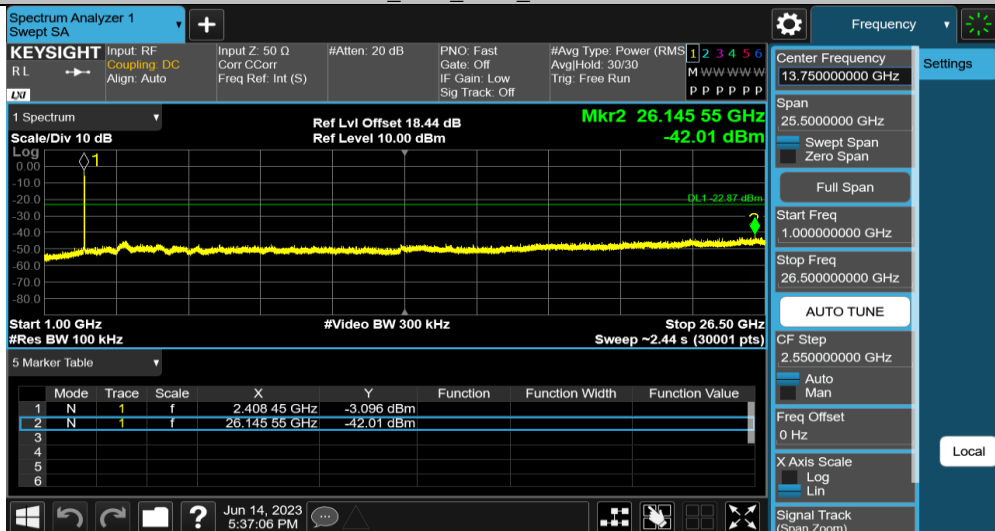

11G_Ant1_2437_0~Reference