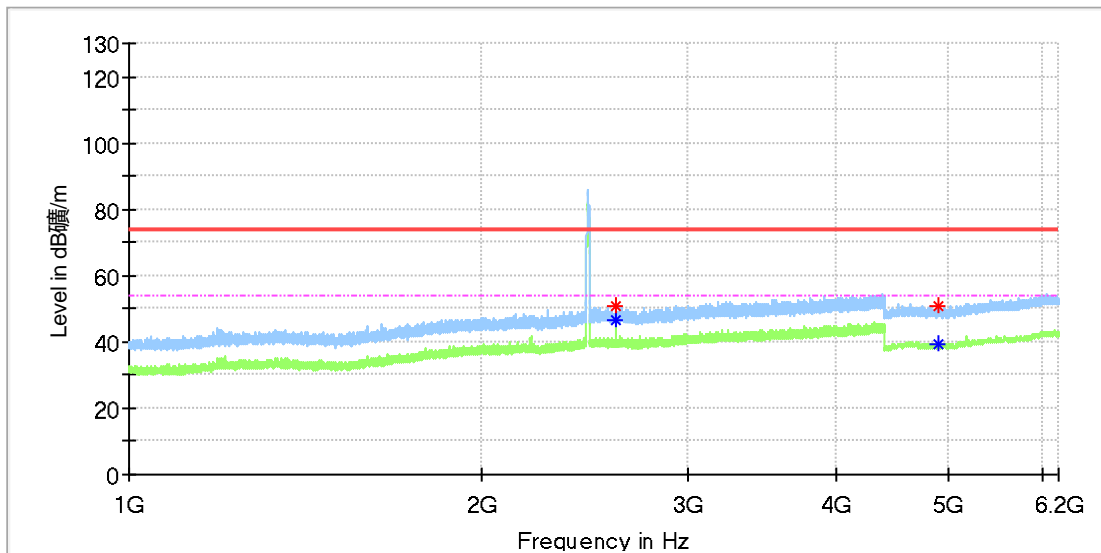

EUT Information

EUT Name: DJI Mini 4 Pro
Model: MT4MFVD
Test Mode: WIFI 2.4G_11b_Ch11
Order No/Sample No: 168427672/A003481038-014
Test Voltage: Battery
Remark: Temp 22 Humi:55%
Test Standard: FCC 15.247
Tested By: Kei Zhang
Reviewed By: Terry Yin

Critical Freqs

Frequency (MHz)	MaxPeak (dBµV/m)	Average (dBµV/m)	Limit (dBµV/m)	Margin (dB)	Height (cm)	Pol	Azimuth (deg)	Corr. (dB/m)
2599.870000	---	46.32	54.00	7.68	150.0	H	282.0	7.4
2600.040000	51.08	---	74.00	22.92	150.0	H	273.0	7.4
4893.500000	50.69	---	74.00	23.31	150.0	H	19.0	11.8
4904.000000	---	39.32	54.00	14.68	150.0	H	192.0	11.8

Final Result

Frequency (MHz)	MaxPeak (dBµV/m)	Limit (dBµV/m)	Margin (dB)	Height (cm)	Pol	Azimuth (deg)	Corr. (dB/m)
---	---	---	---	---		---	---