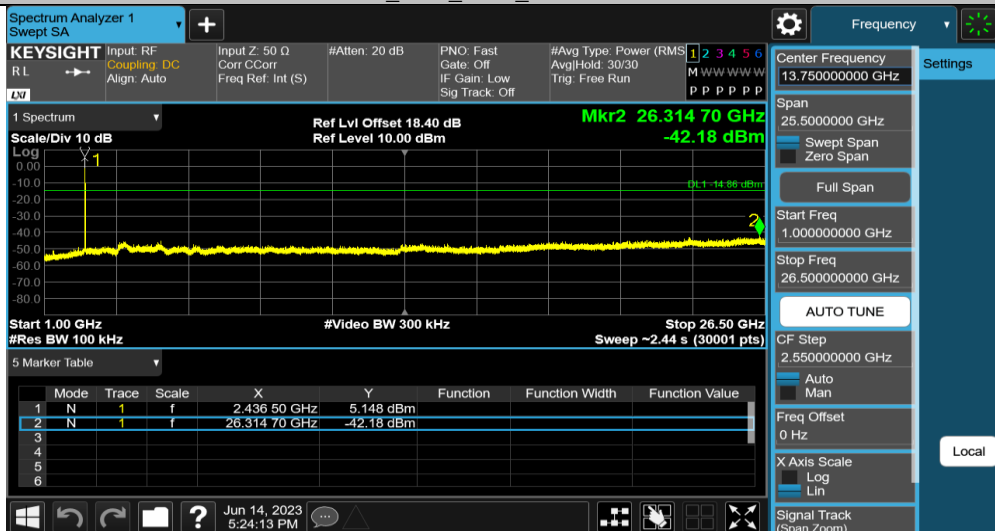

11B_Ant1_2462_0-Reference