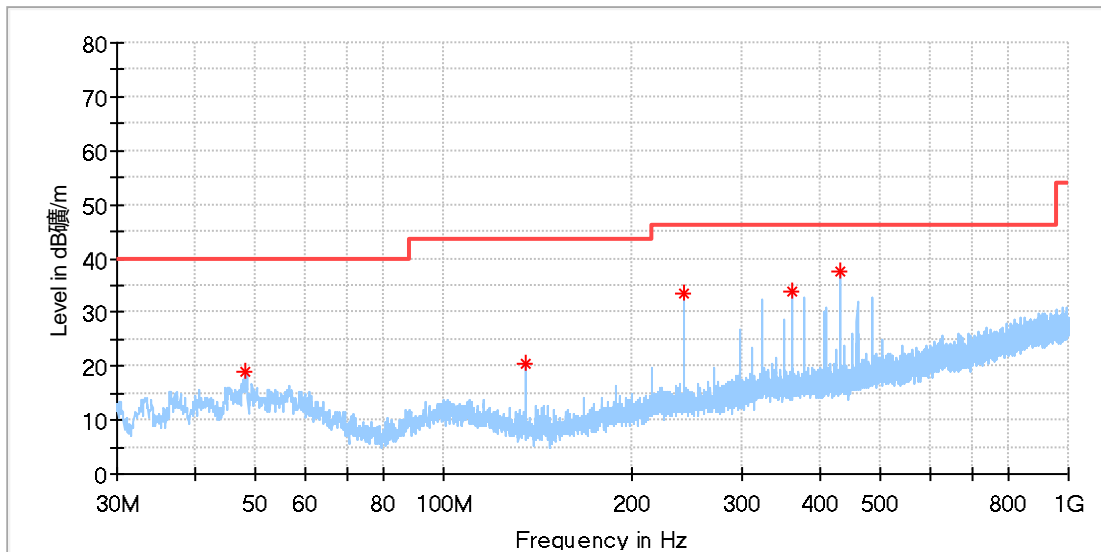

Appendix C.5: Test Results of Radiated Spurious Emissions

Note:

1) This testing was carried out on different modulations, but only the worst case was presented in this report.
2) Testing was carried out within frequency range 9kHz to the tenth harmonics. The measurement results below 30MHz and 18GHz - 26.5GHz were greater than 20dB below the limit, so only the radiated spurious emissions from 30MHz to 18GHz were reported.

30MHz - 1GHz (Worst case)

EUT Information

EUT Name:	DJI Mini 4 Pro
Model:	MT4MFVD
Test Mode:	WIFI 2.4G_11b_Ch6
Order No/Sample No:	168427672/A003481038-014
Test Voltage:	Battery
Remark:	Temp 22 Humi:55%
Test Standard:	FCC 15.247
Tested By:	Kei Zhang
Reviewed By:	Terry Yin

Critical Freqs

Frequency (MHz)	MaxPeak (dBµV/m)	Limit (dBµV/m)	Margin (dB)	Height (cm)	Pol	Azimuth (deg)	Corr. (dB/m)
48.236000	18.90	40.00	21.10	100.0	H	245.0	-18.4
135.002500	20.38	43.50	23.12	100.0	H	301.0	-22.1
243.012000	33.34	46.00	12.66	100.0	H	198.0	-17.7
359.994000	33.98	46.00	12.02	100.0	H	26.0	-14.6
432.016500	37.52	46.00	8.48	100.0	H	308.0	-13.3

Final Result

Frequency (MHz)	QuasiPeak (dBµV/m)	Limit (dBµV/m)	Margin (dB)	Height (cm)	Pol	Azimuth (deg)	Corr. (dB/m)
---	---	---	---	---		---	---