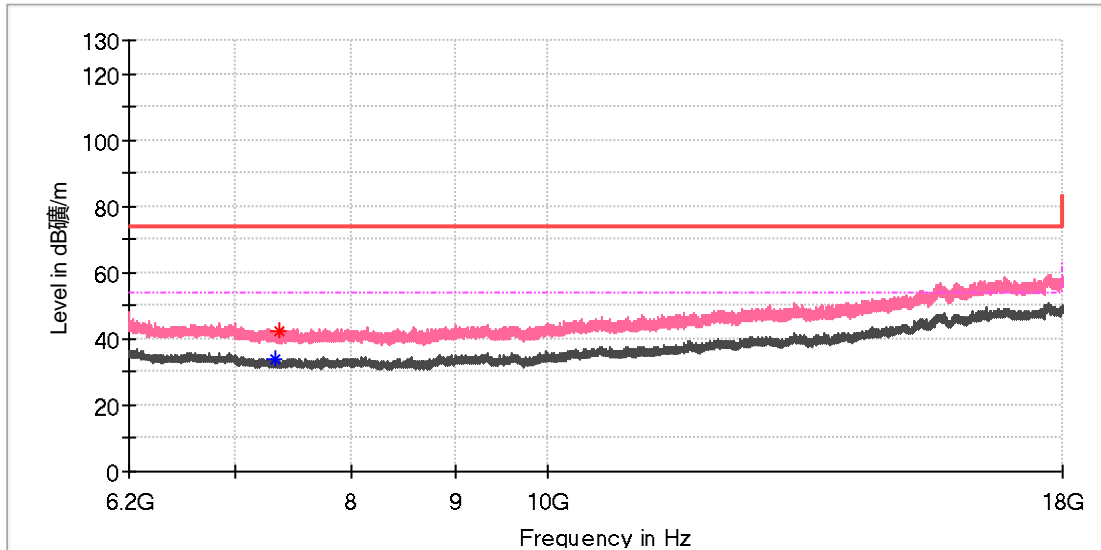

EUT Information

EUT Name: DJI Mini 4 Pro
Model: MT4MFVD
Test Mode: WIFI 2.4G_11n40_Ch6
Order No/Sample No: 168427672/A003481038-014
Test Voltage: Battery
Remark: Temp 22 Humi:55%
Test Standard: FCC 15.247
Tested By: Kei Zhang
Reviewed By: Terry Yin

Critical_Freqs

Frequency (MHz)	MaxPeak (dBµV/m)	Average (dBµV/m)	Limit (dBµV/m)	Margin (dB)	Height (cm)	Pol	Azimuth (deg)	Corr. (dB/m)
7323.458333	---	33.96	54.00	20.04	150.0	V	85.0	8.2
7353.450000	42.52	---	74.00	31.48	150.0	V	307.0	8.1

Final_Result

Frequency (MHz)	MaxPeak (dBµV/m)	Limit (dBµV/m)	Margin (dB)	Height (cm)	Pol	Azimuth (deg)	Corr. (dB/m)
---	---	---	---	---		---	---