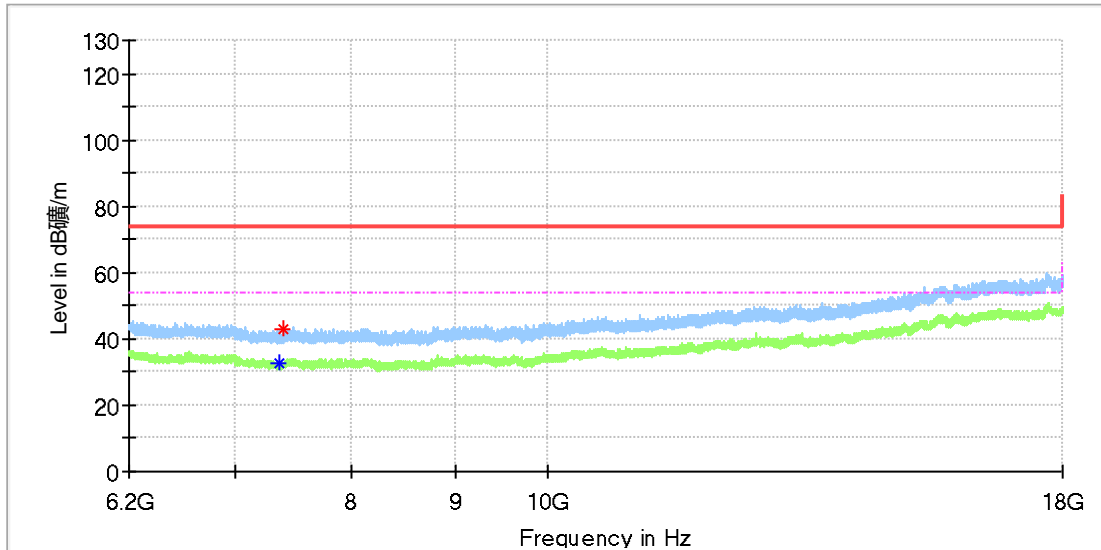

EUT Information

EUT Name: DJI Mini 4 Pro
Model: MT4MFVD
Test Mode: WIFI 2.4G_11b_Ch11
Order No/Sample No: 168427672/A003481038-014
Test Voltage: Battery
Remark: Temp 22 Humi:55%
Test Standard: FCC 15.247
Tested By: Kei Zhang
Reviewed By: Terry Yin

Critical_Freqs

Frequency (MHz)	MaxPeak (dBµV/m)	Average (dBµV/m)	Limit (dBµV/m)	Margin (dB)	Height (cm)	Pol	Azimuth (deg)	Corr. (dB/m)
7366.725000	---	32.84	54.00	21.16	150.0	H	237.0	8.2
7400.650000	42.75	---	74.00	31.25	150.0	H	52.0	8.3

Final_Result

Frequency (MHz)	MaxPeak (dBµV/m)	Limit (dBµV/m)	Margin (dB)	Height (cm)	Pol	Azimuth (deg)	Corr. (dB/m)
---	---	---	---	---		---	---