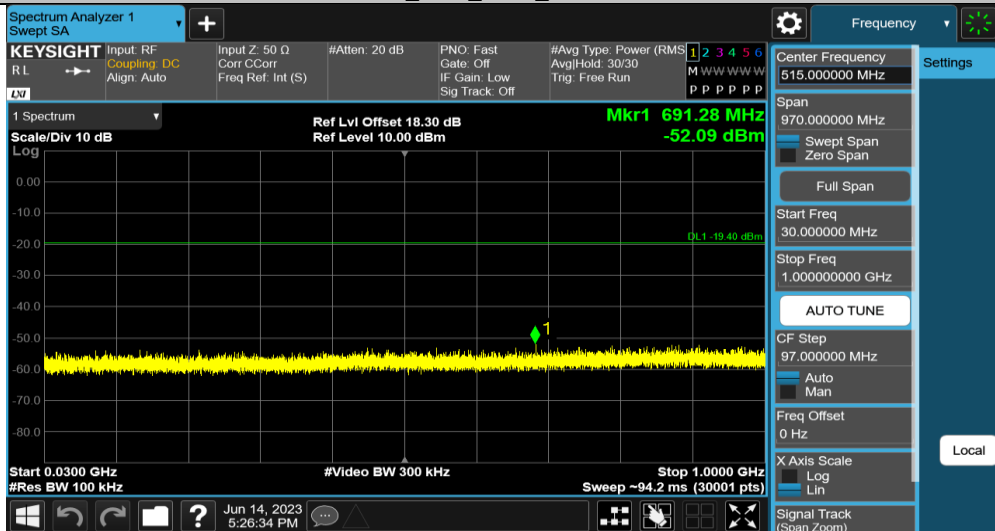

11B_Ant1_2462_1000-26500