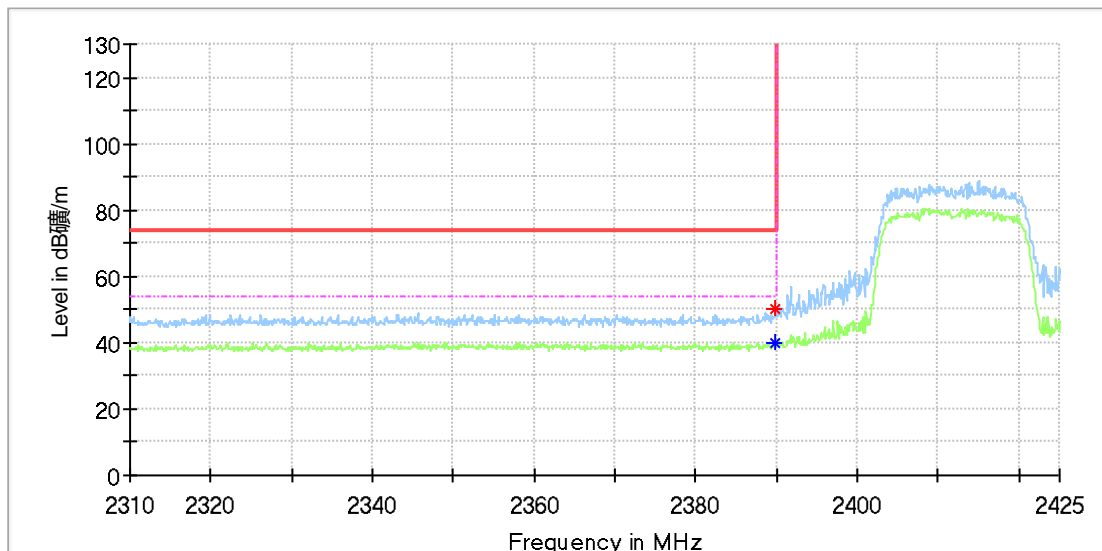

Final_Result

Frequency (MHz)	MaxPeak (dBµV/m)	Limit (dBµV/m)	Margin (dB)	Height (cm)	Pol	Azimuth (deg)	Corr. (dB/m)
---	---	---	---	---		---	---

Wi-Fi 802.11 n(HT20) mode

EUT Information

EUT Name: DJI Mini 4 Pro
 Model: MT4MFVD
 Test Mode: WIFI 2.4G_11n20_Ch1
 Order No/Sample No: 168427672/A003481038-014
 Test Voltage: Battery
 Remark: Temp 22 Humi:55%
 Test Standard: FCC 15.247
 Tested By: Kei Zhang
 Reviewed By: Terry Yin