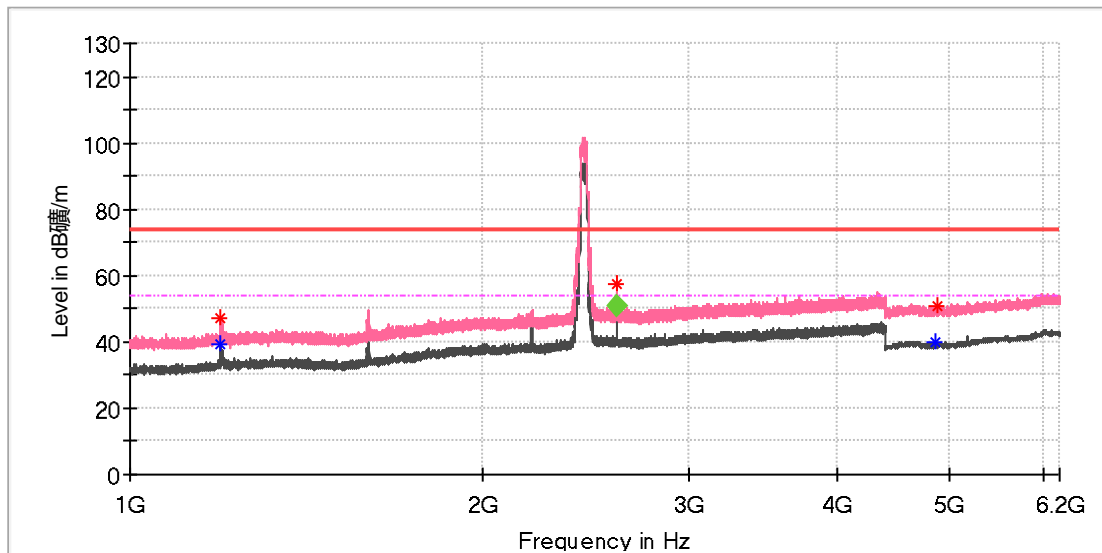

EUT Information

EUT Name: DJI Mini 4 Pro
Model: MT4MFVD
Test Mode: WIFI 2.4G_11n40_Ch6
Order No/Sample No: 168427672/A003481038-014
Test Voltage: Battery
Remark: Temp 22 Humi:55%
Test Standard: FCC 15.247
Tested By: Kei Zhang
Reviewed By: Terry Yin

Critical_Freqs

Frequency (MHz)	MaxPeak (dBµV/m)	Average (dBµV/m)	Limit (dBµV/m)	Margin (dB)	Height (cm)	Pol	Azimuth (deg)	Corr. (dB/m)
1195.160000	---	39.41	54.00	14.59	150.0	V	137.0	1.1
1195.500000	47.31	---	74.00	26.69	150.0	V	137.0	1.1
2600.210000	57.54	---	74.00	16.46	150.0	V	67.0	7.4
4855.000000	---	39.69	54.00	14.31	150.0	V	239.0	11.8
4868.500000	50.88	---	74.00	23.12	150.0	V	328.0	11.8

Final_Result

Frequency (MHz)	Average (dBµV/m)	Limit (dBµV/m)	Margin (dB)	Height (cm)	Pol	Azimuth (deg)	Corr. (dB/m)
2599.969000	50.56	54.00	3.44	145.0	V	62.0	7.4